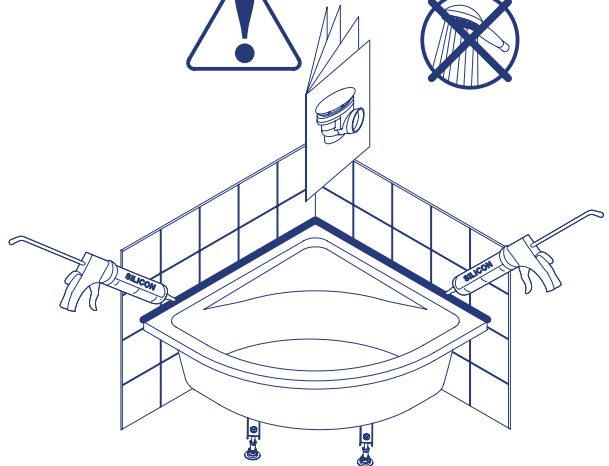

The logo for cersanit, featuring the brand name in a white, lowercase, sans-serif font on a dark blue square background. A white curved line above the 'i' in 'sanit' suggests a shower head or a similar fixture.

24 h

80x80x30
90x90x30

		[mm]
	/	
80 x 80		350
90 x 90		480

24 h

80x80x3
90x90x3

	mm		
	a	b	c
80 x 80	300	340	
90 x 90	445	445	
80 x 80	675	450	500
90 x 90	715	470	550

24 h

80x80x3
90x90x3