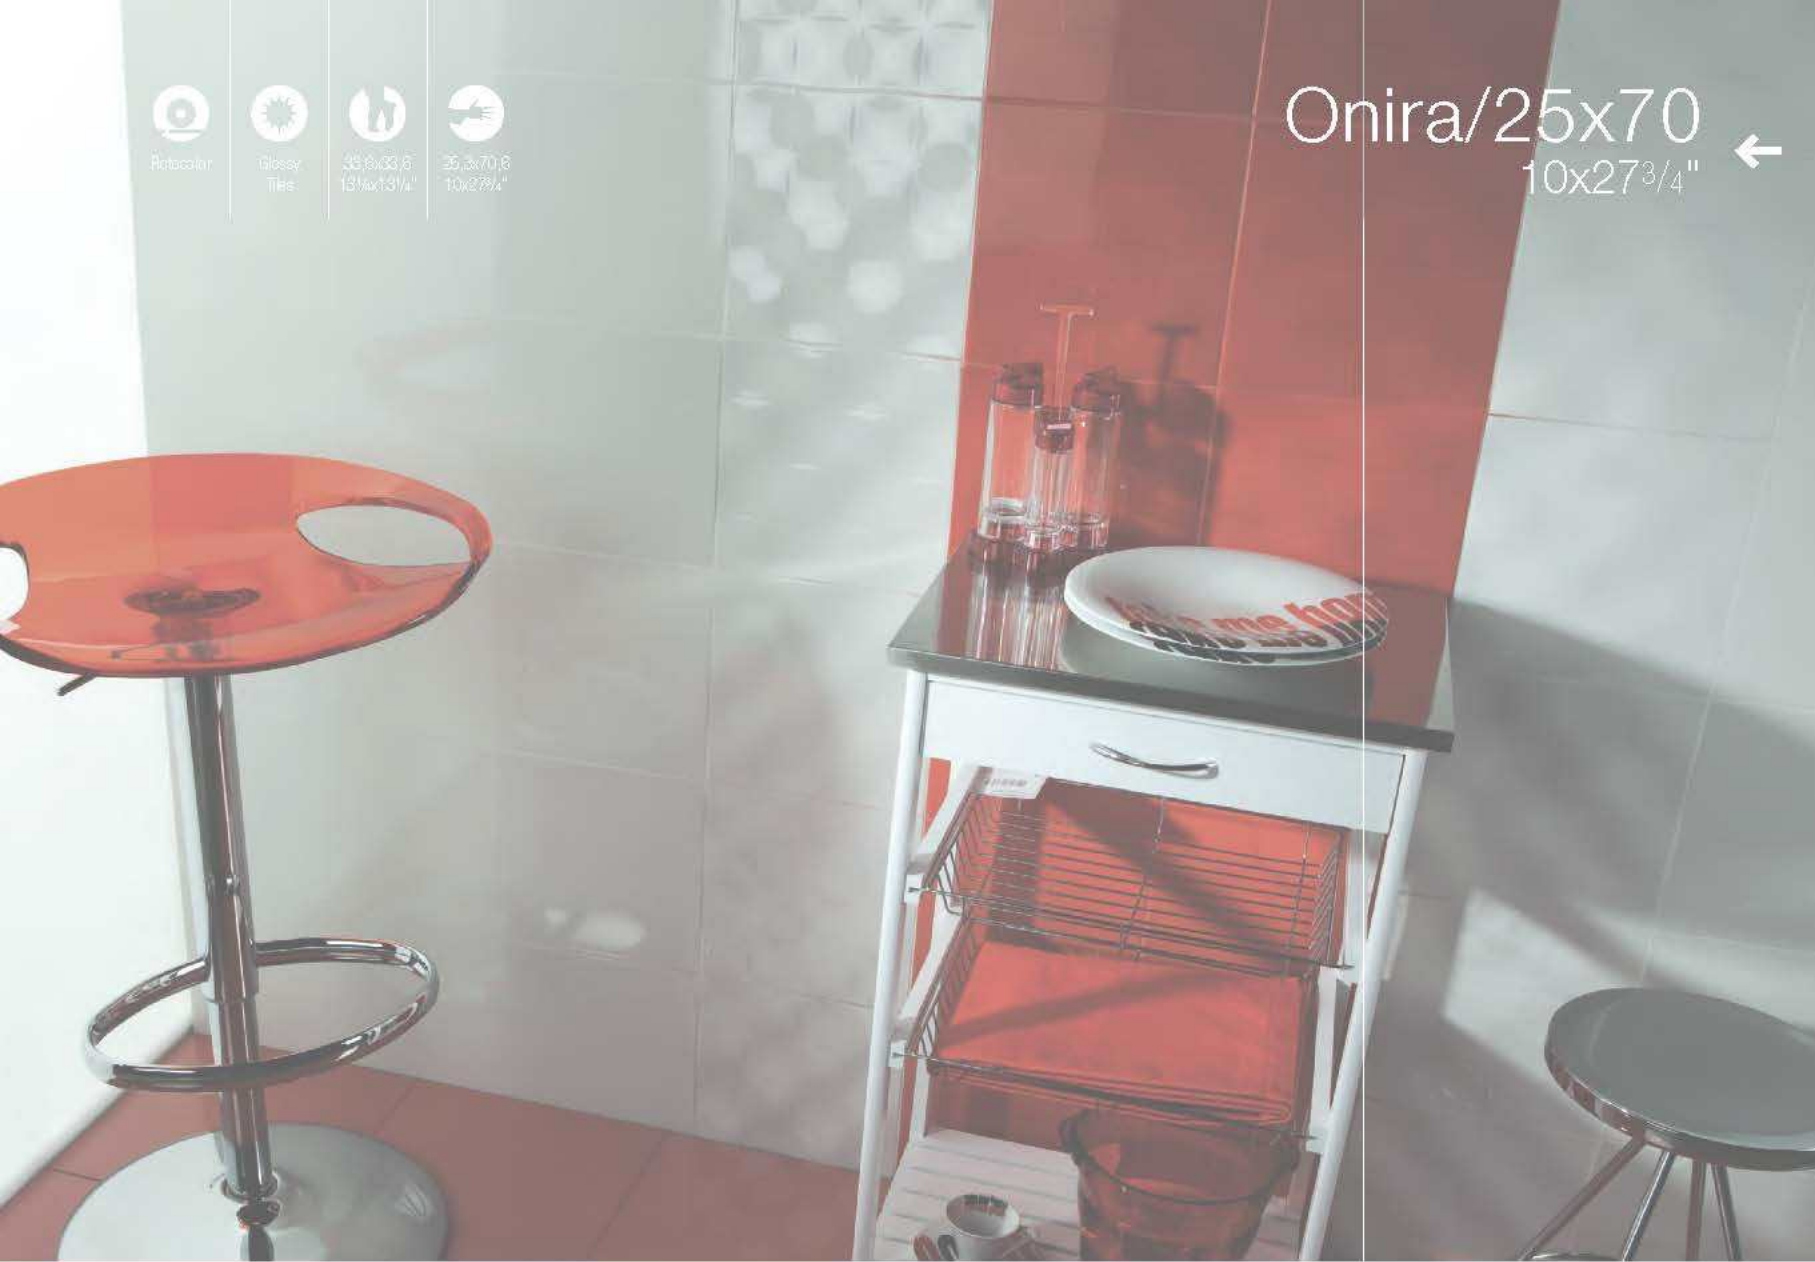

Robotcolor

Glossy Tiles

33.9x33.6
13 3/8x13 1/4"

25.2x70.6
10x27 3/4"

Onira/25x70
10x27 3/4" ←

Onira White
Mosaic Astral White
Onira Watermelon (Floor)