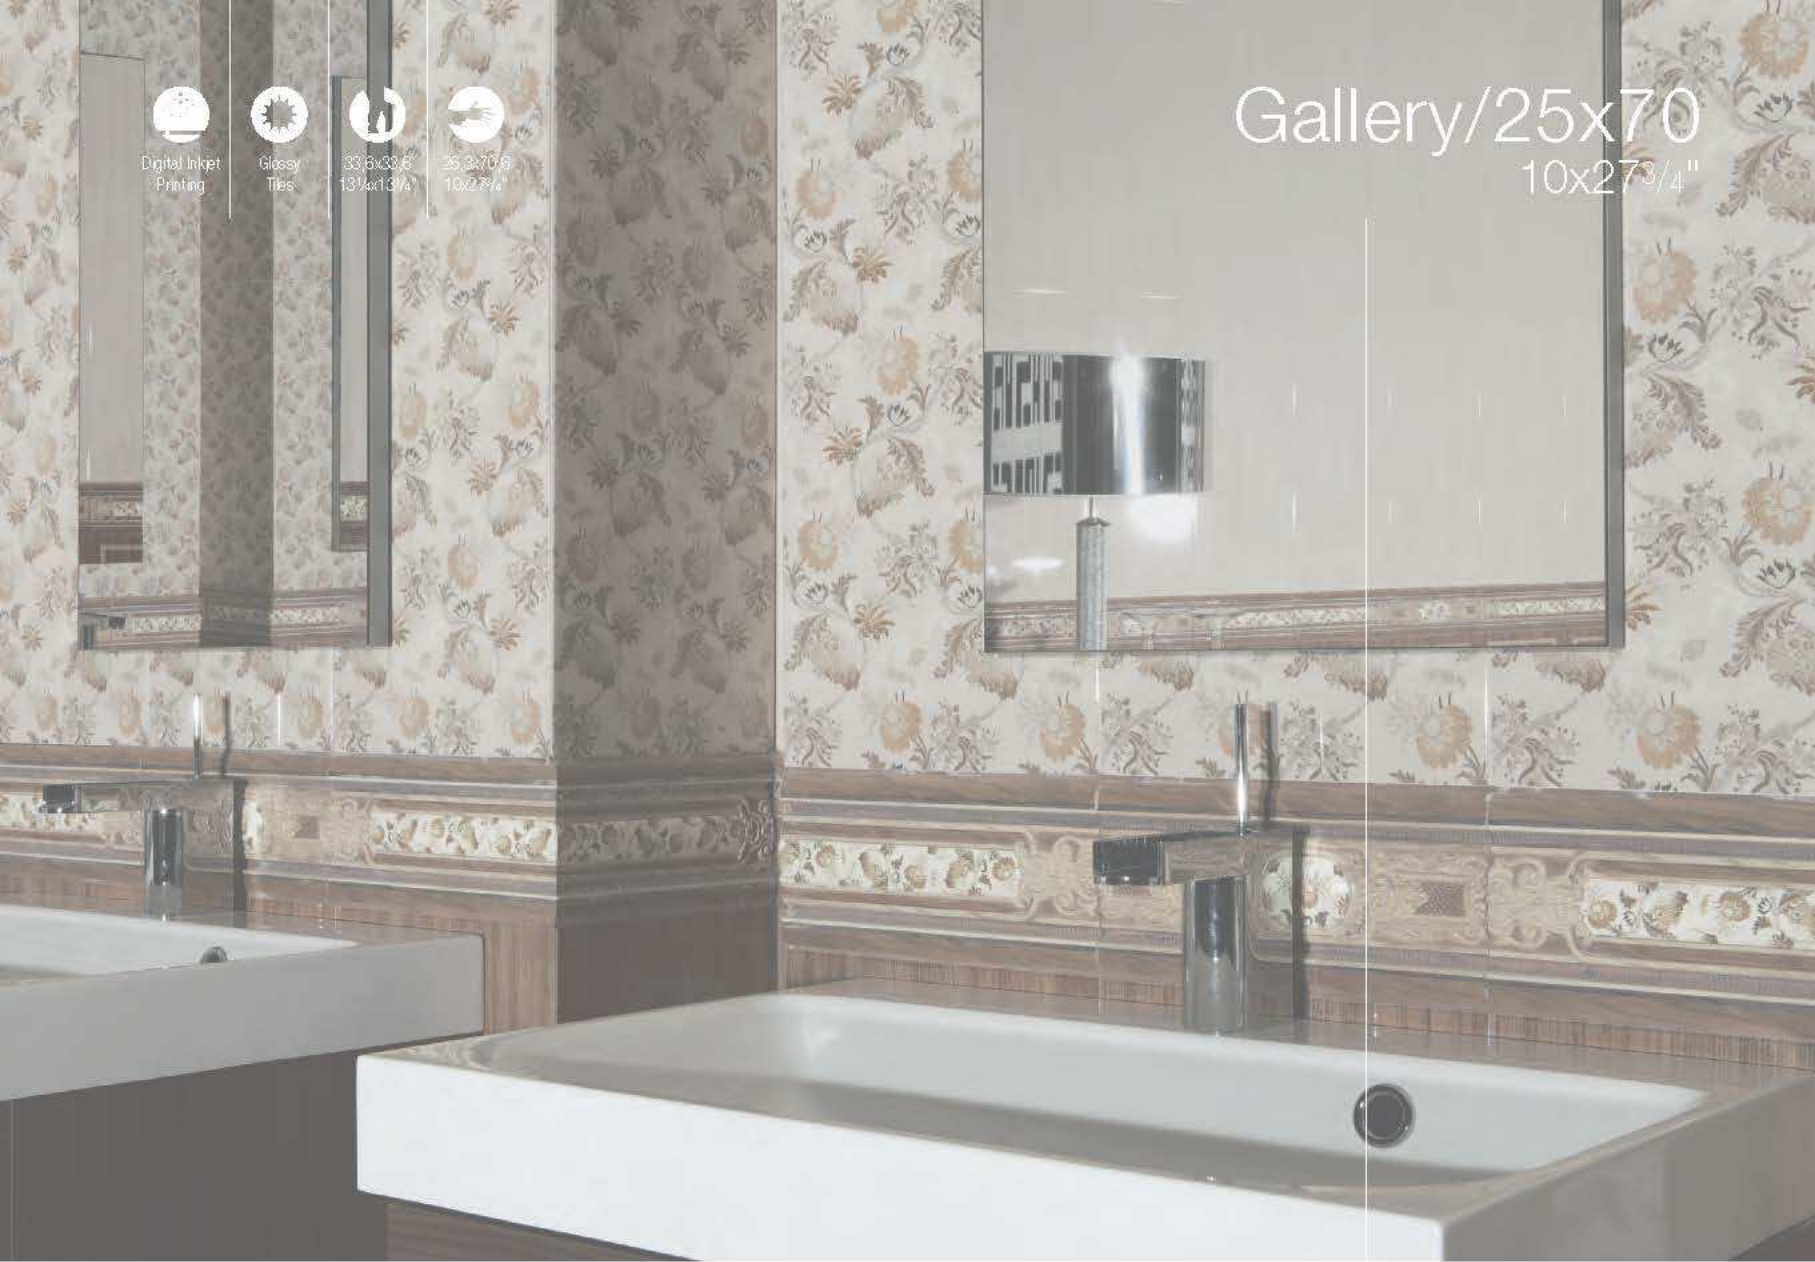

Digital Inkjet
Printing

Glossy
Tiles

33.6x33.6
13 1/4x13 1/4

25.2x70.6
10x27 3/4

Gallery/25x70
10x27^{3/4}"

Gallery Nut
D4330 / 029239