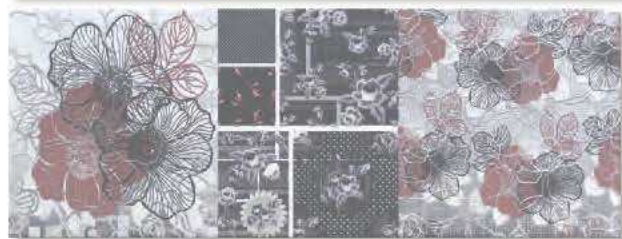

Digital Inkjet
Printing

Satin
Tiles

40x40
15 7/8 x 15 7/8"

22,5x60,7
9x24"

Euphoria Satine/22,5x60 9x24"

Decor Set Euphoria Satine (Set 3 p)
S1050 / 034194