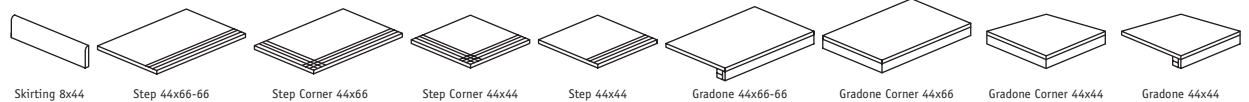

Yucatán (Modular)

Venus
Luxury Lifestyle