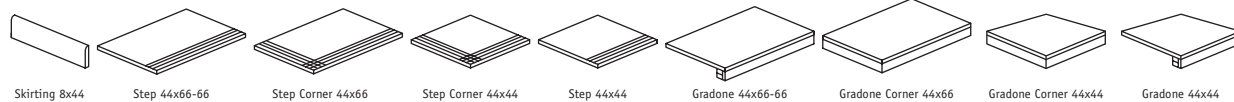

44x44
17 1/4 x 17 1/4"

44x22
17 1/4 x 8 3/4"

22x22

Mosaic Saône Beige
M810 / 031884

Antislip
(Only PRO)

Irregular
Edges

Modular

Non Repeating
Design