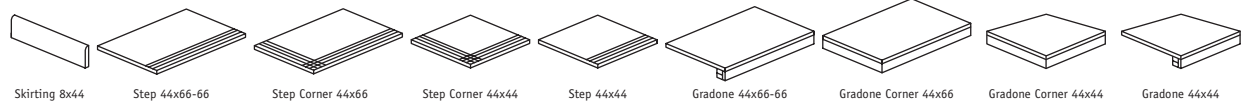

Cinque Terre (Modular)

Venus
Luxury Lifestyle