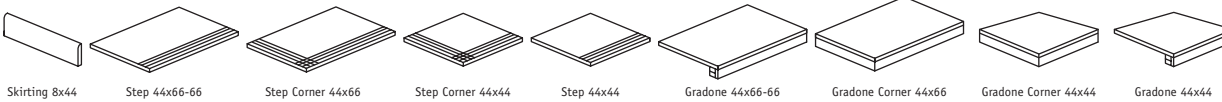

Pizarra (Modular)

Venus
Luxury Lifestyle

Pizarra Modular blue
CM1460 / 036882

44x66
17¹/₄x26"

44x44
17¹/₄x17¹/₄"

44x22
17¹/₄x8³/₄"

22x22
8³/₄x8³/₄"

Mosaic Pizarra Blue
M810 / 036991