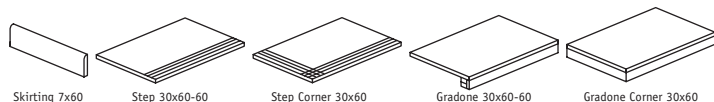

Kathmandu Decore Beige
C2661 / 038495

Kathmandu

Kathmandu Grey
C1360 / 038484

Kathmandu Dome Grey
C2360 / 038487

Kathmandu Decore Grey (6 different pieces)
C2360 / 038489

New Series

Non Repeating Design

Matt Tiles