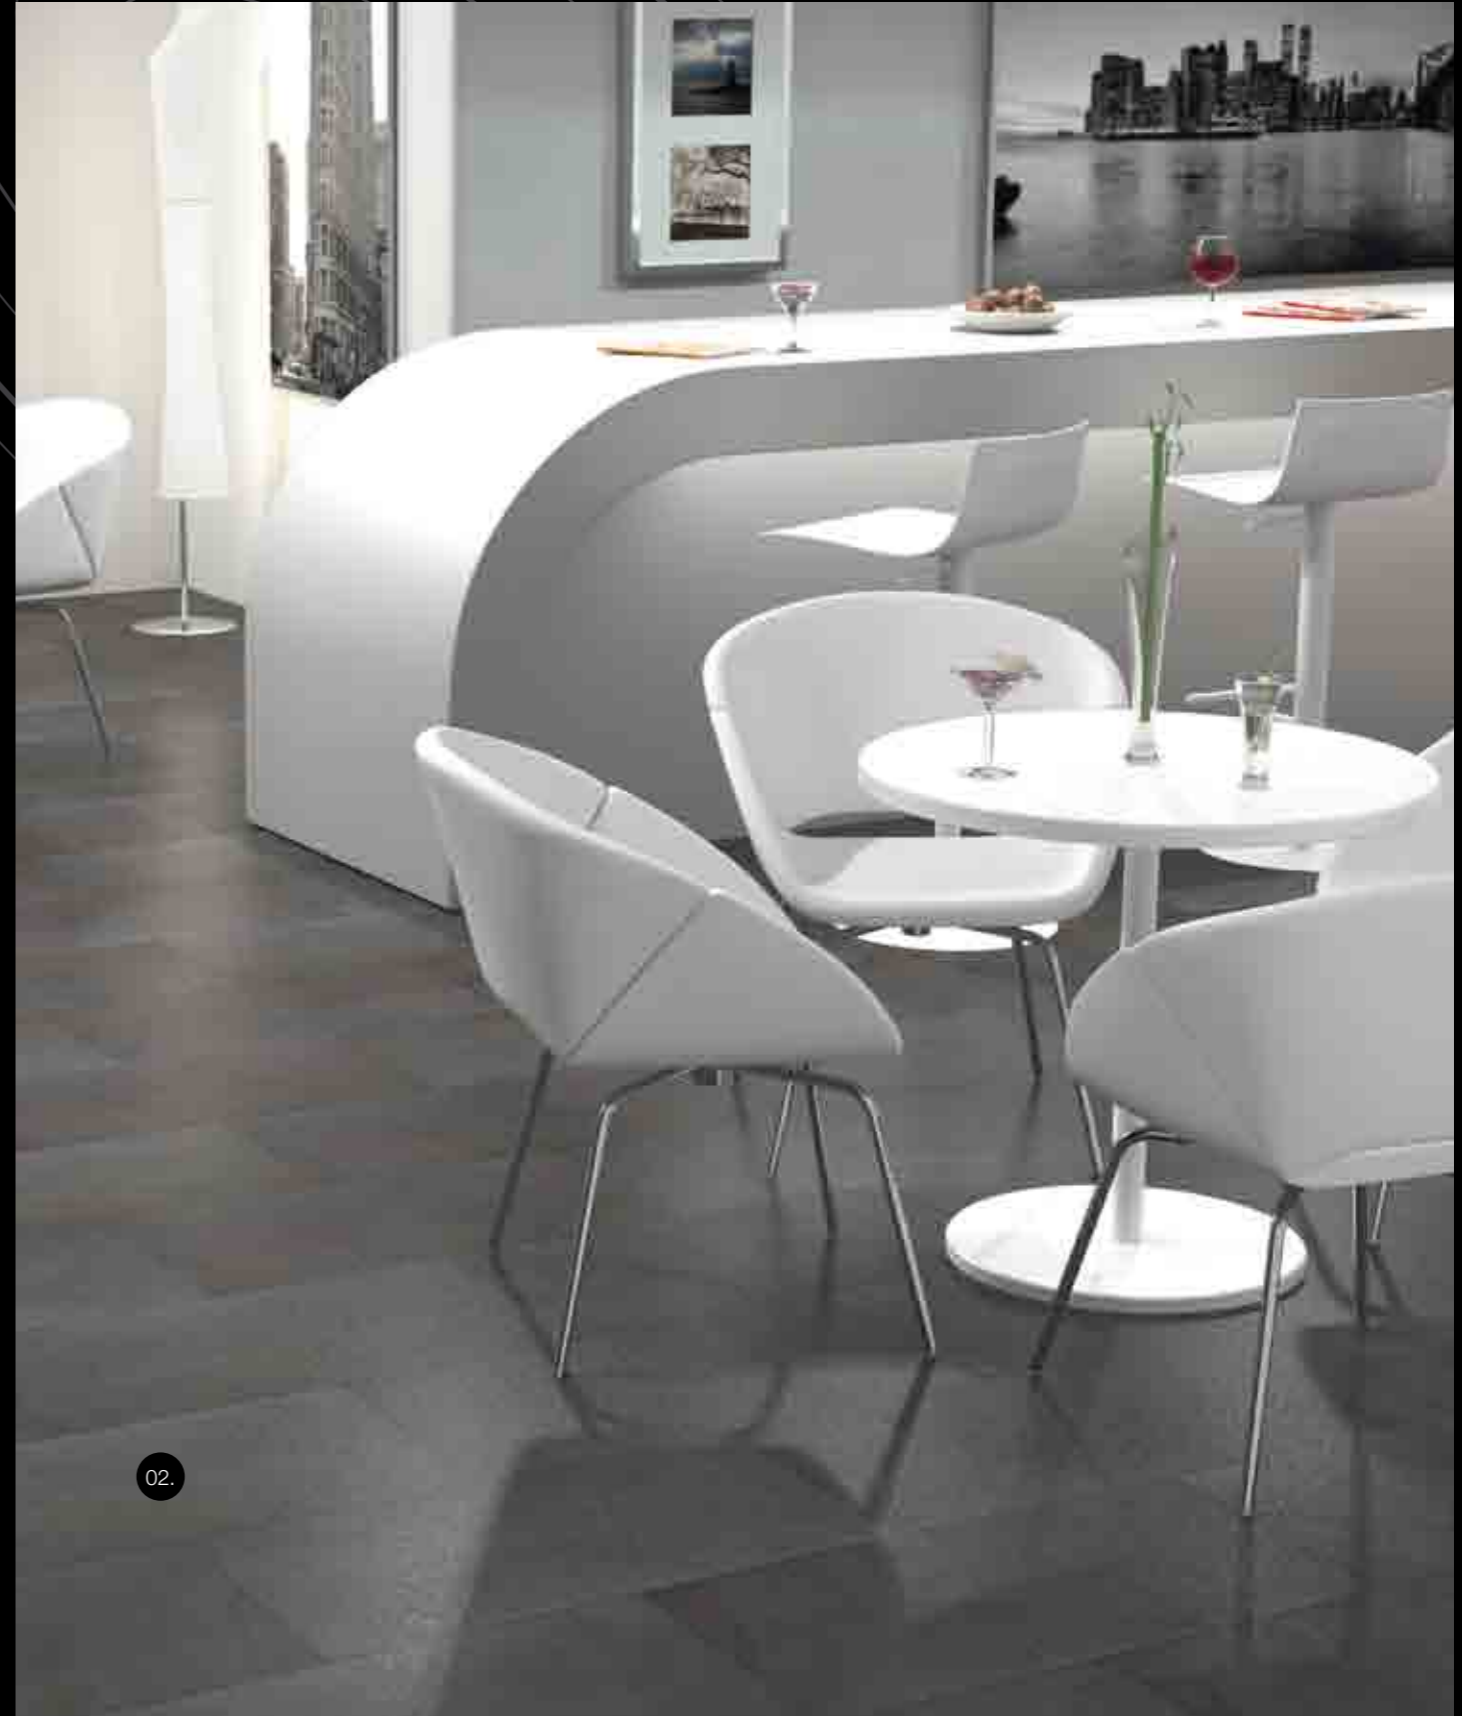

TOP green | 80% recycled

GREEN URBAN

01. GREEN URBAN MIST | 60 x 60 R | 23^{2/3}" x 23^{2/3}"
02. GREEN URBAN MIDNIGHT | 30 x 60 R | 11^{7/8}" x 23^{2/3}"