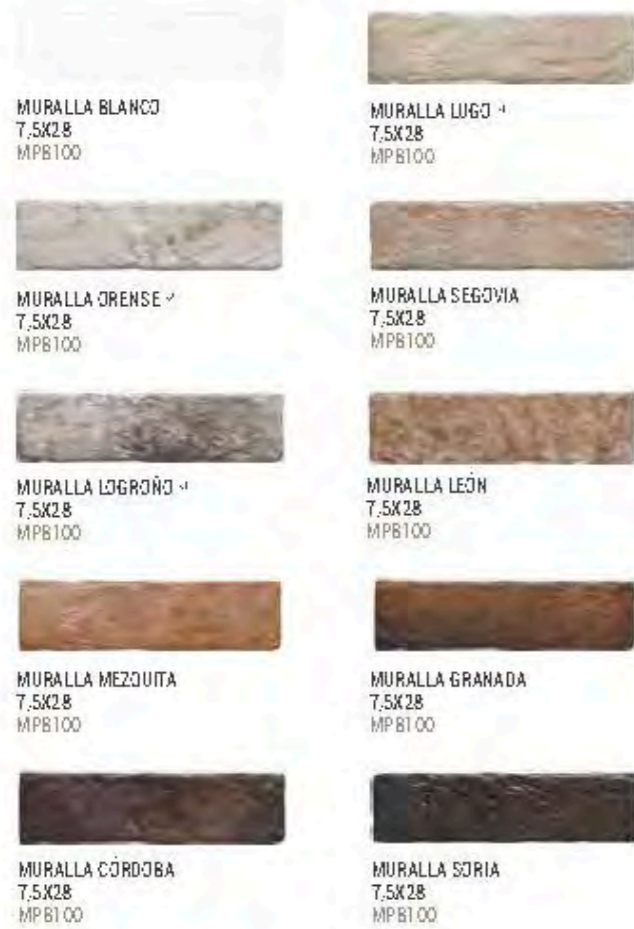

MURALLA 7,5x28
PORCELAIN

MURALLA BLANCO
7,5X28
MPB100

MURALLA LUGO
7,5X28
MPB100

MURALLA ORENSE
7,5X28
MPB100

MURALLA SEGOVIA
7,5X28
MPB100

MURALLA LOGROÑO
7,5X28
MPB100

MURALLA LEÓN
7,5X28
MPB100

MURALLA MEZQUITA
7,5X28
MPB100

MURALLA GRANADA
7,5X28
MPB100

MURALLA CÓRDOBA
7,5X28
MPB100

MURALLA SORIA
7,5X28
MPB100