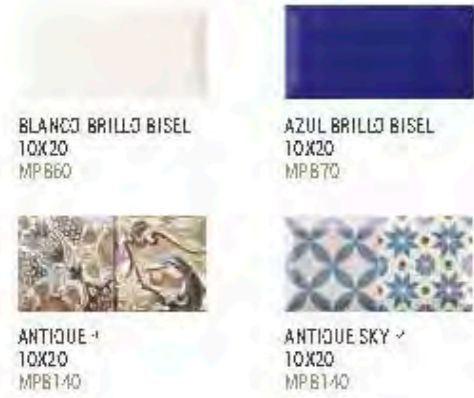

ANTIQUE & ANTIQUE SKY 10x20

WALL TILE

4x8"

ANTIQUÉ
15 DIFFERENT DECORATIVE
PIECES

-1