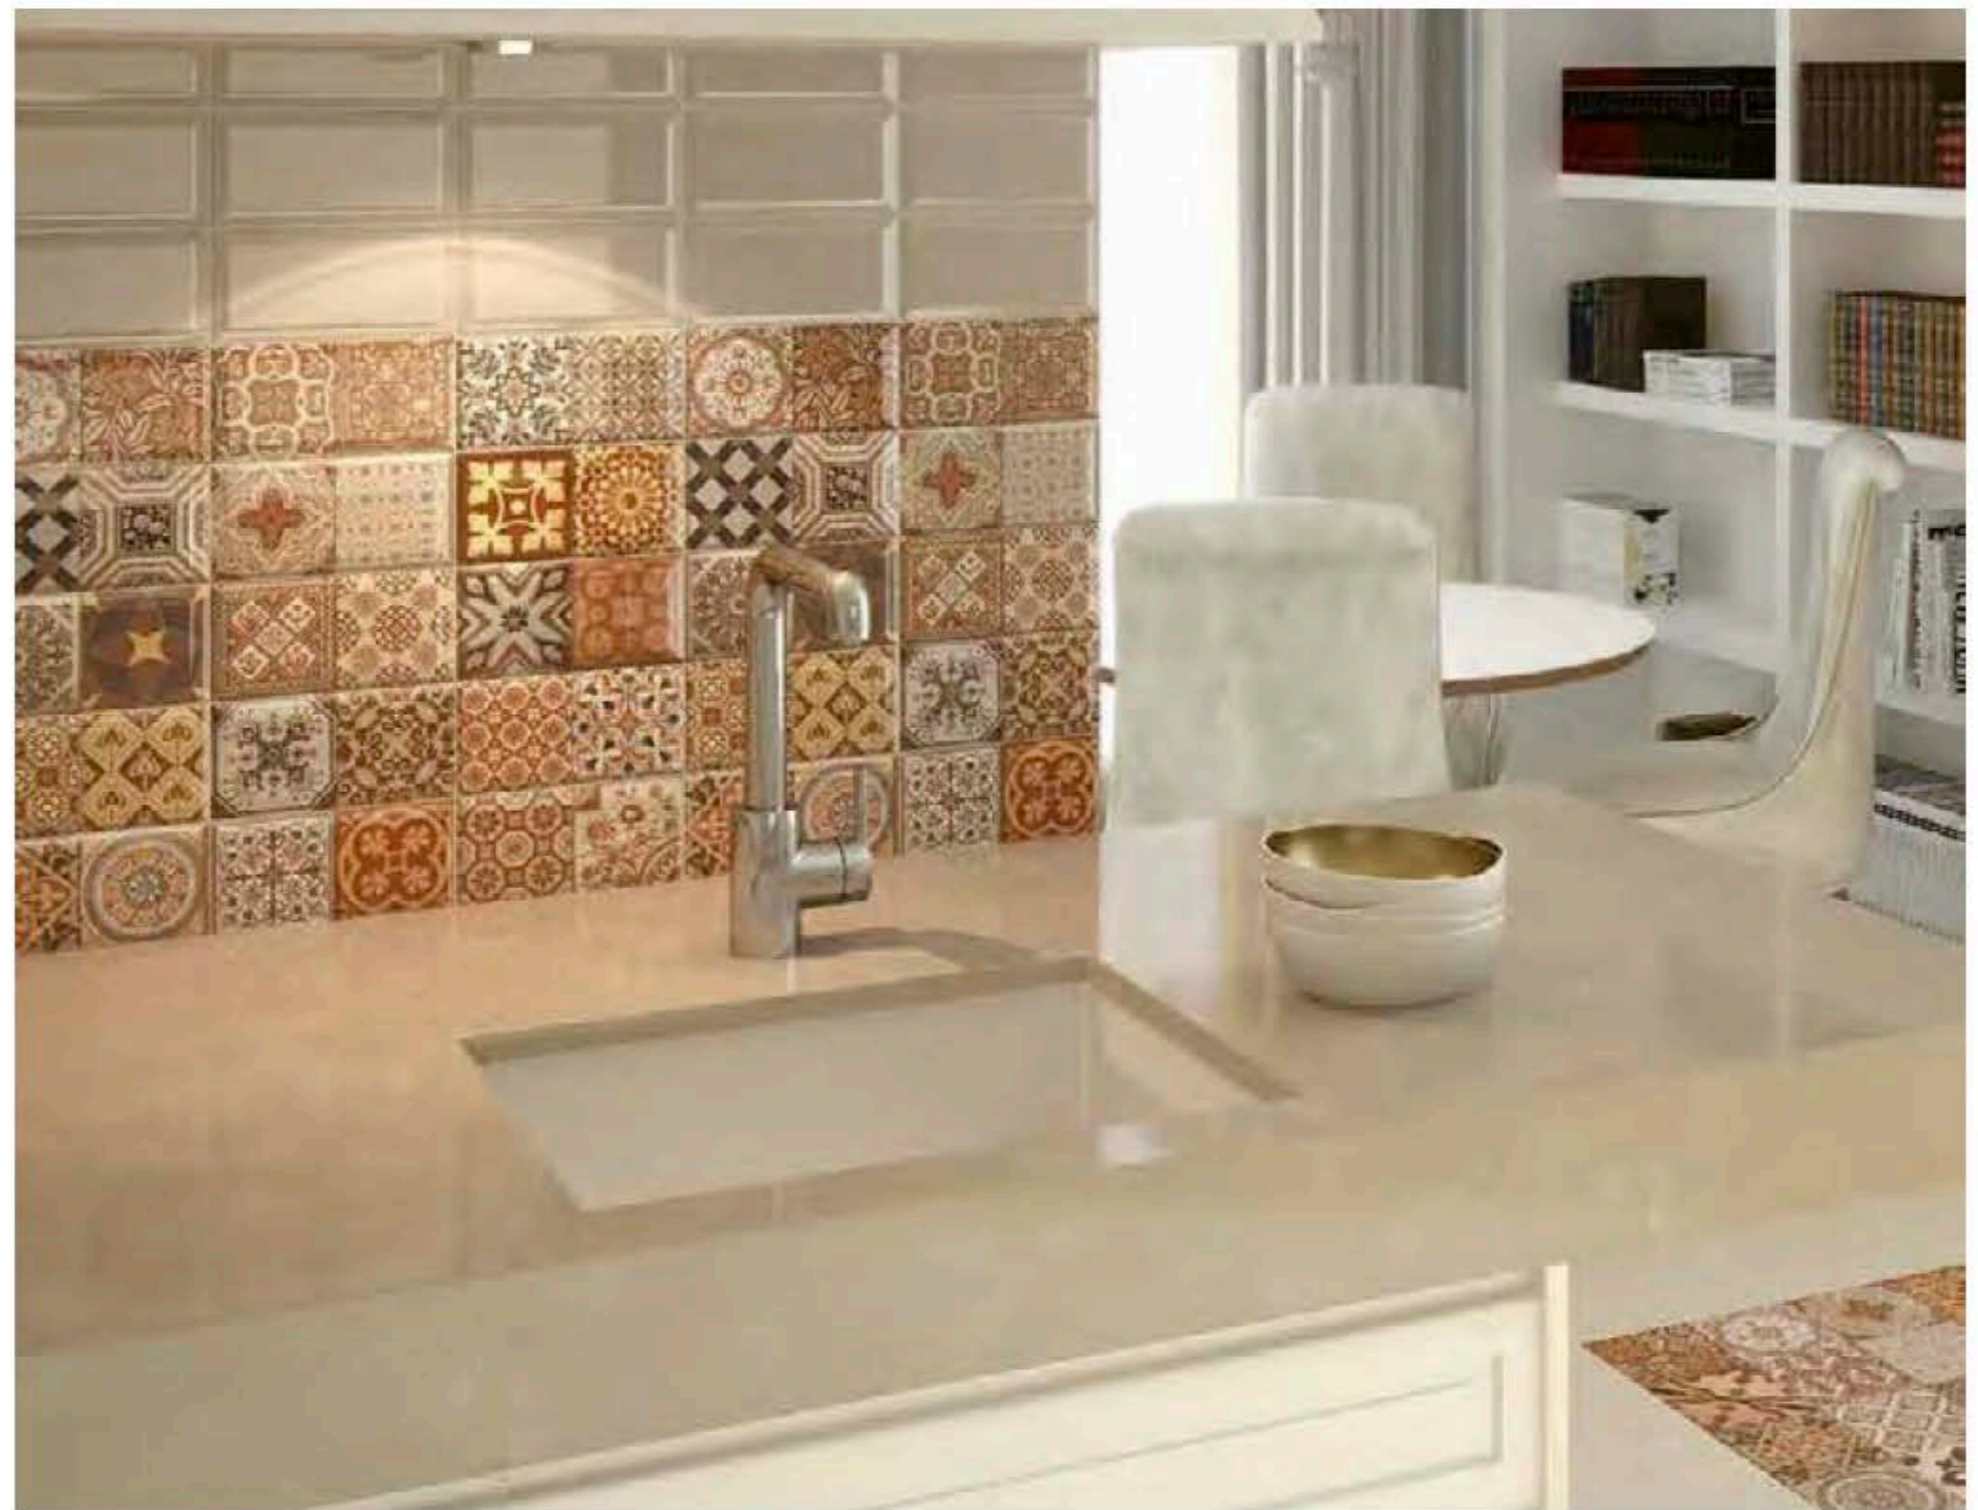

Wall Tiles: Marfil Brillo Bisel,
Antique Marrón 10x20

FLOOR TILE