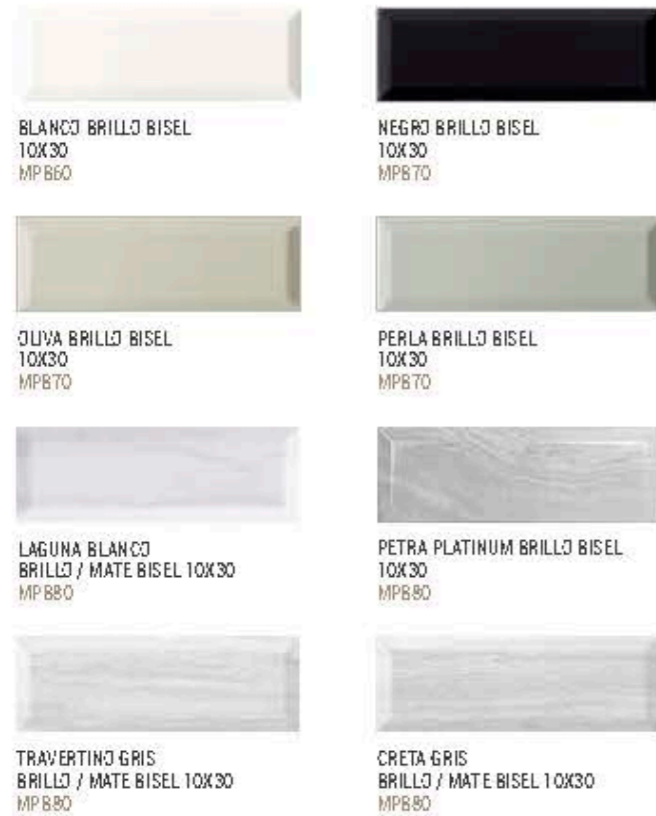

ANTIQUE GRIS 10x30

WALL TILE

4x2"

— THIS DECOR IS SOLD BY M2 —

ANTIQUE GRIS BRILLO BISEL 10X30 MP8150