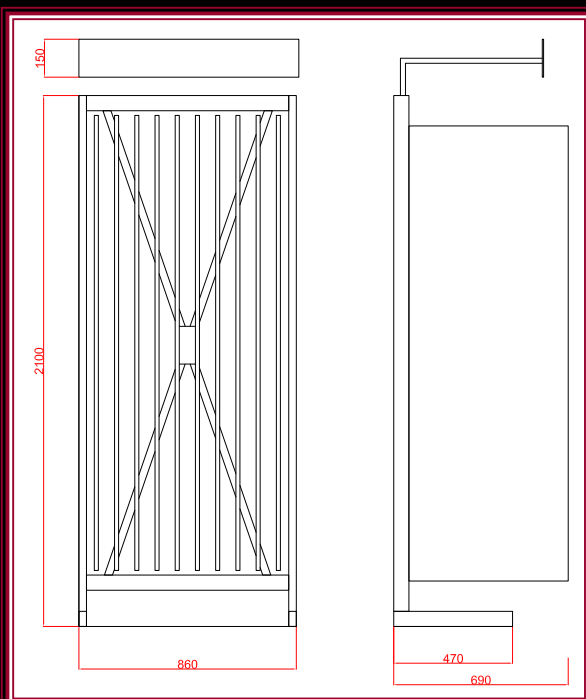

MERCHANDISING EXPOSITOR 1800 X 630

CRADLE OF PANELS