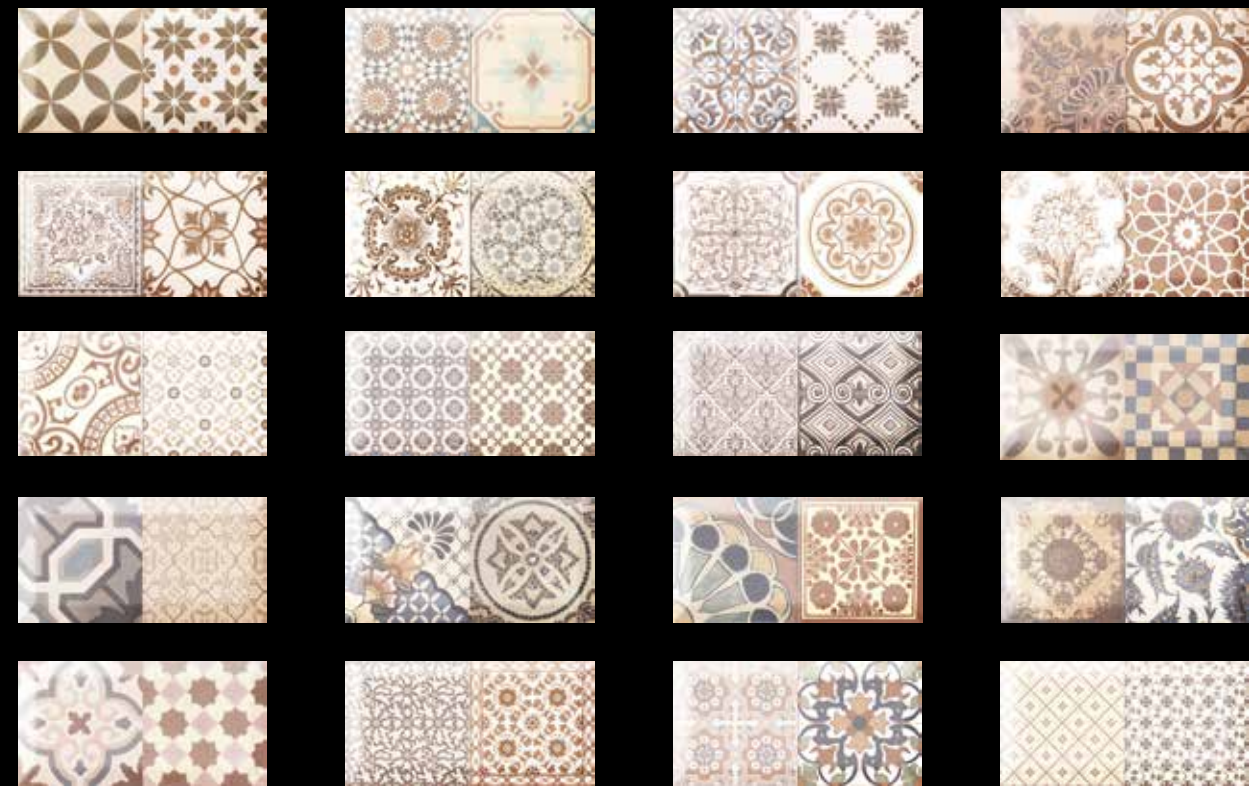

ANTIQUE MARRÓN LIGHT
10X20 31,6X31,6

COCINA - KITCHEN

* Complete Set on Page 36