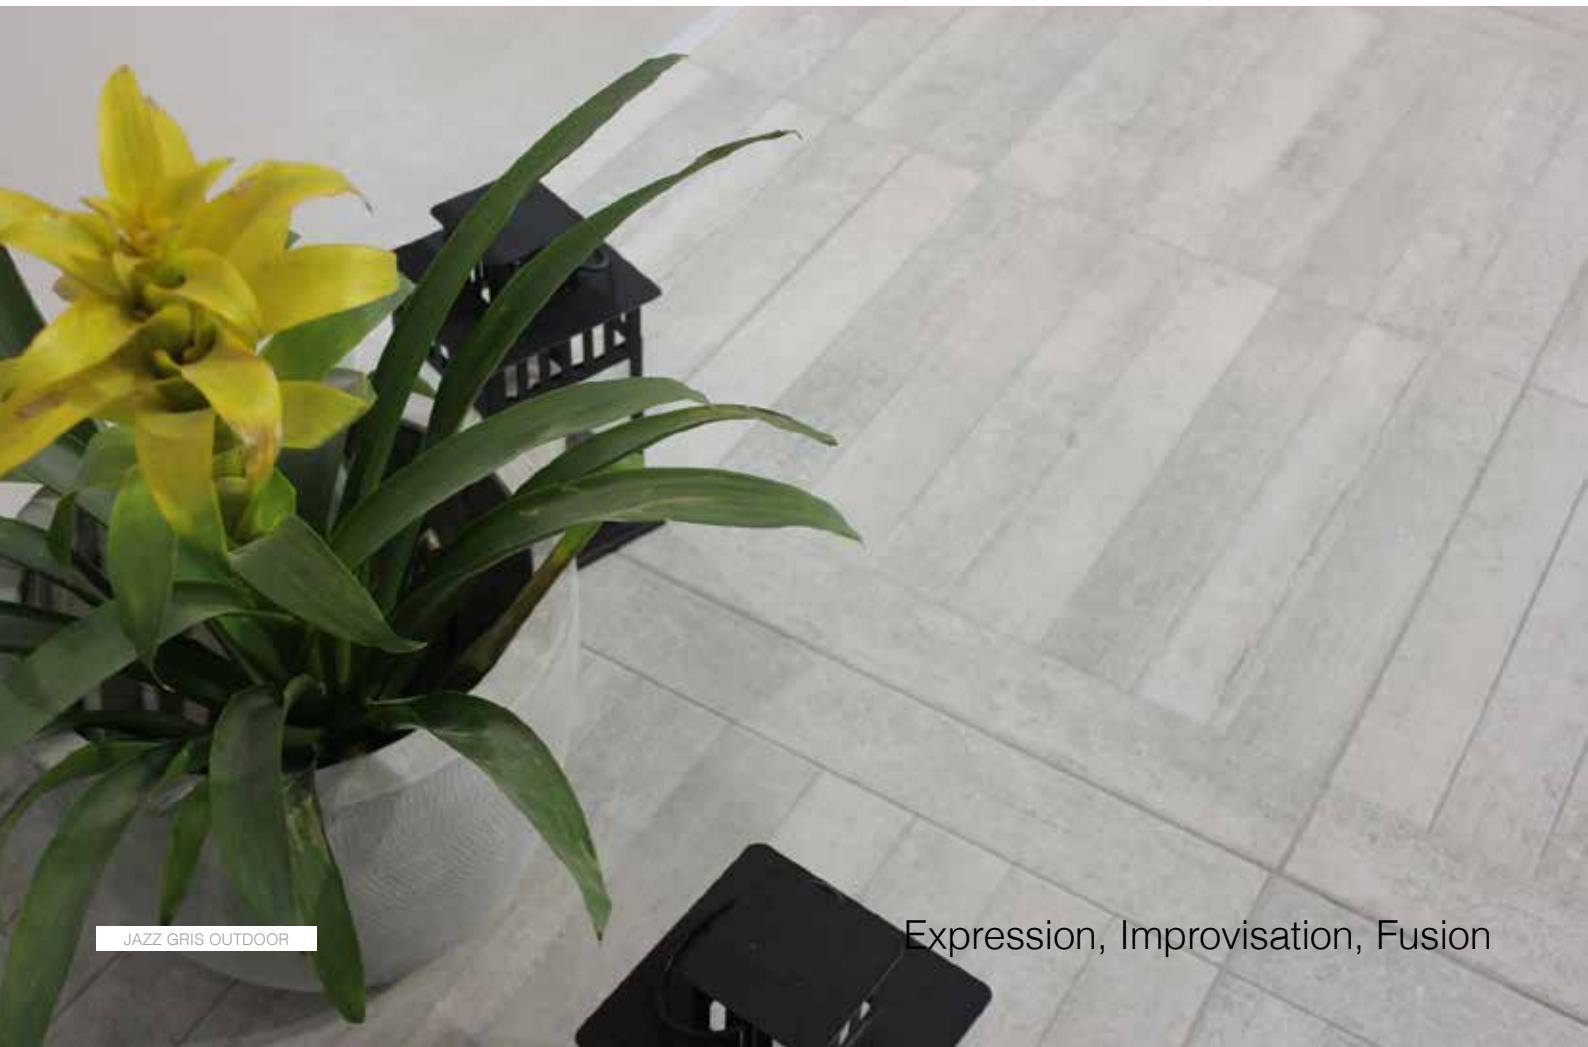

JAZZ GRIS OUTDOOR

Expression, Improvisation, Fusion