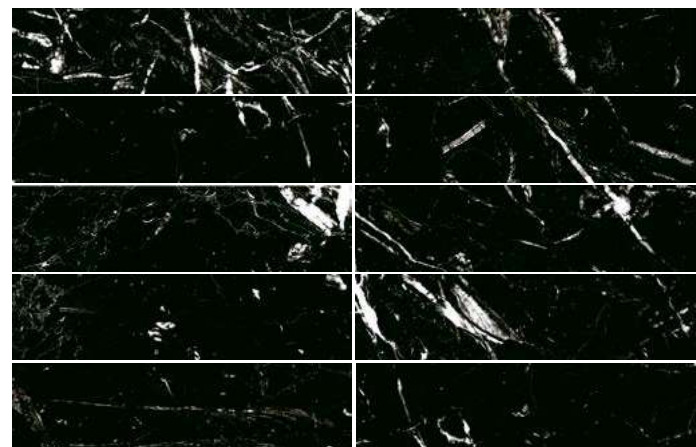

Nero Marquina Matt 7,5x30
(Variedad gráfica | 30 diseños diferentes)

revestimiento brillo
glossy wall tiling

revestimiento mate
matt wall tiling