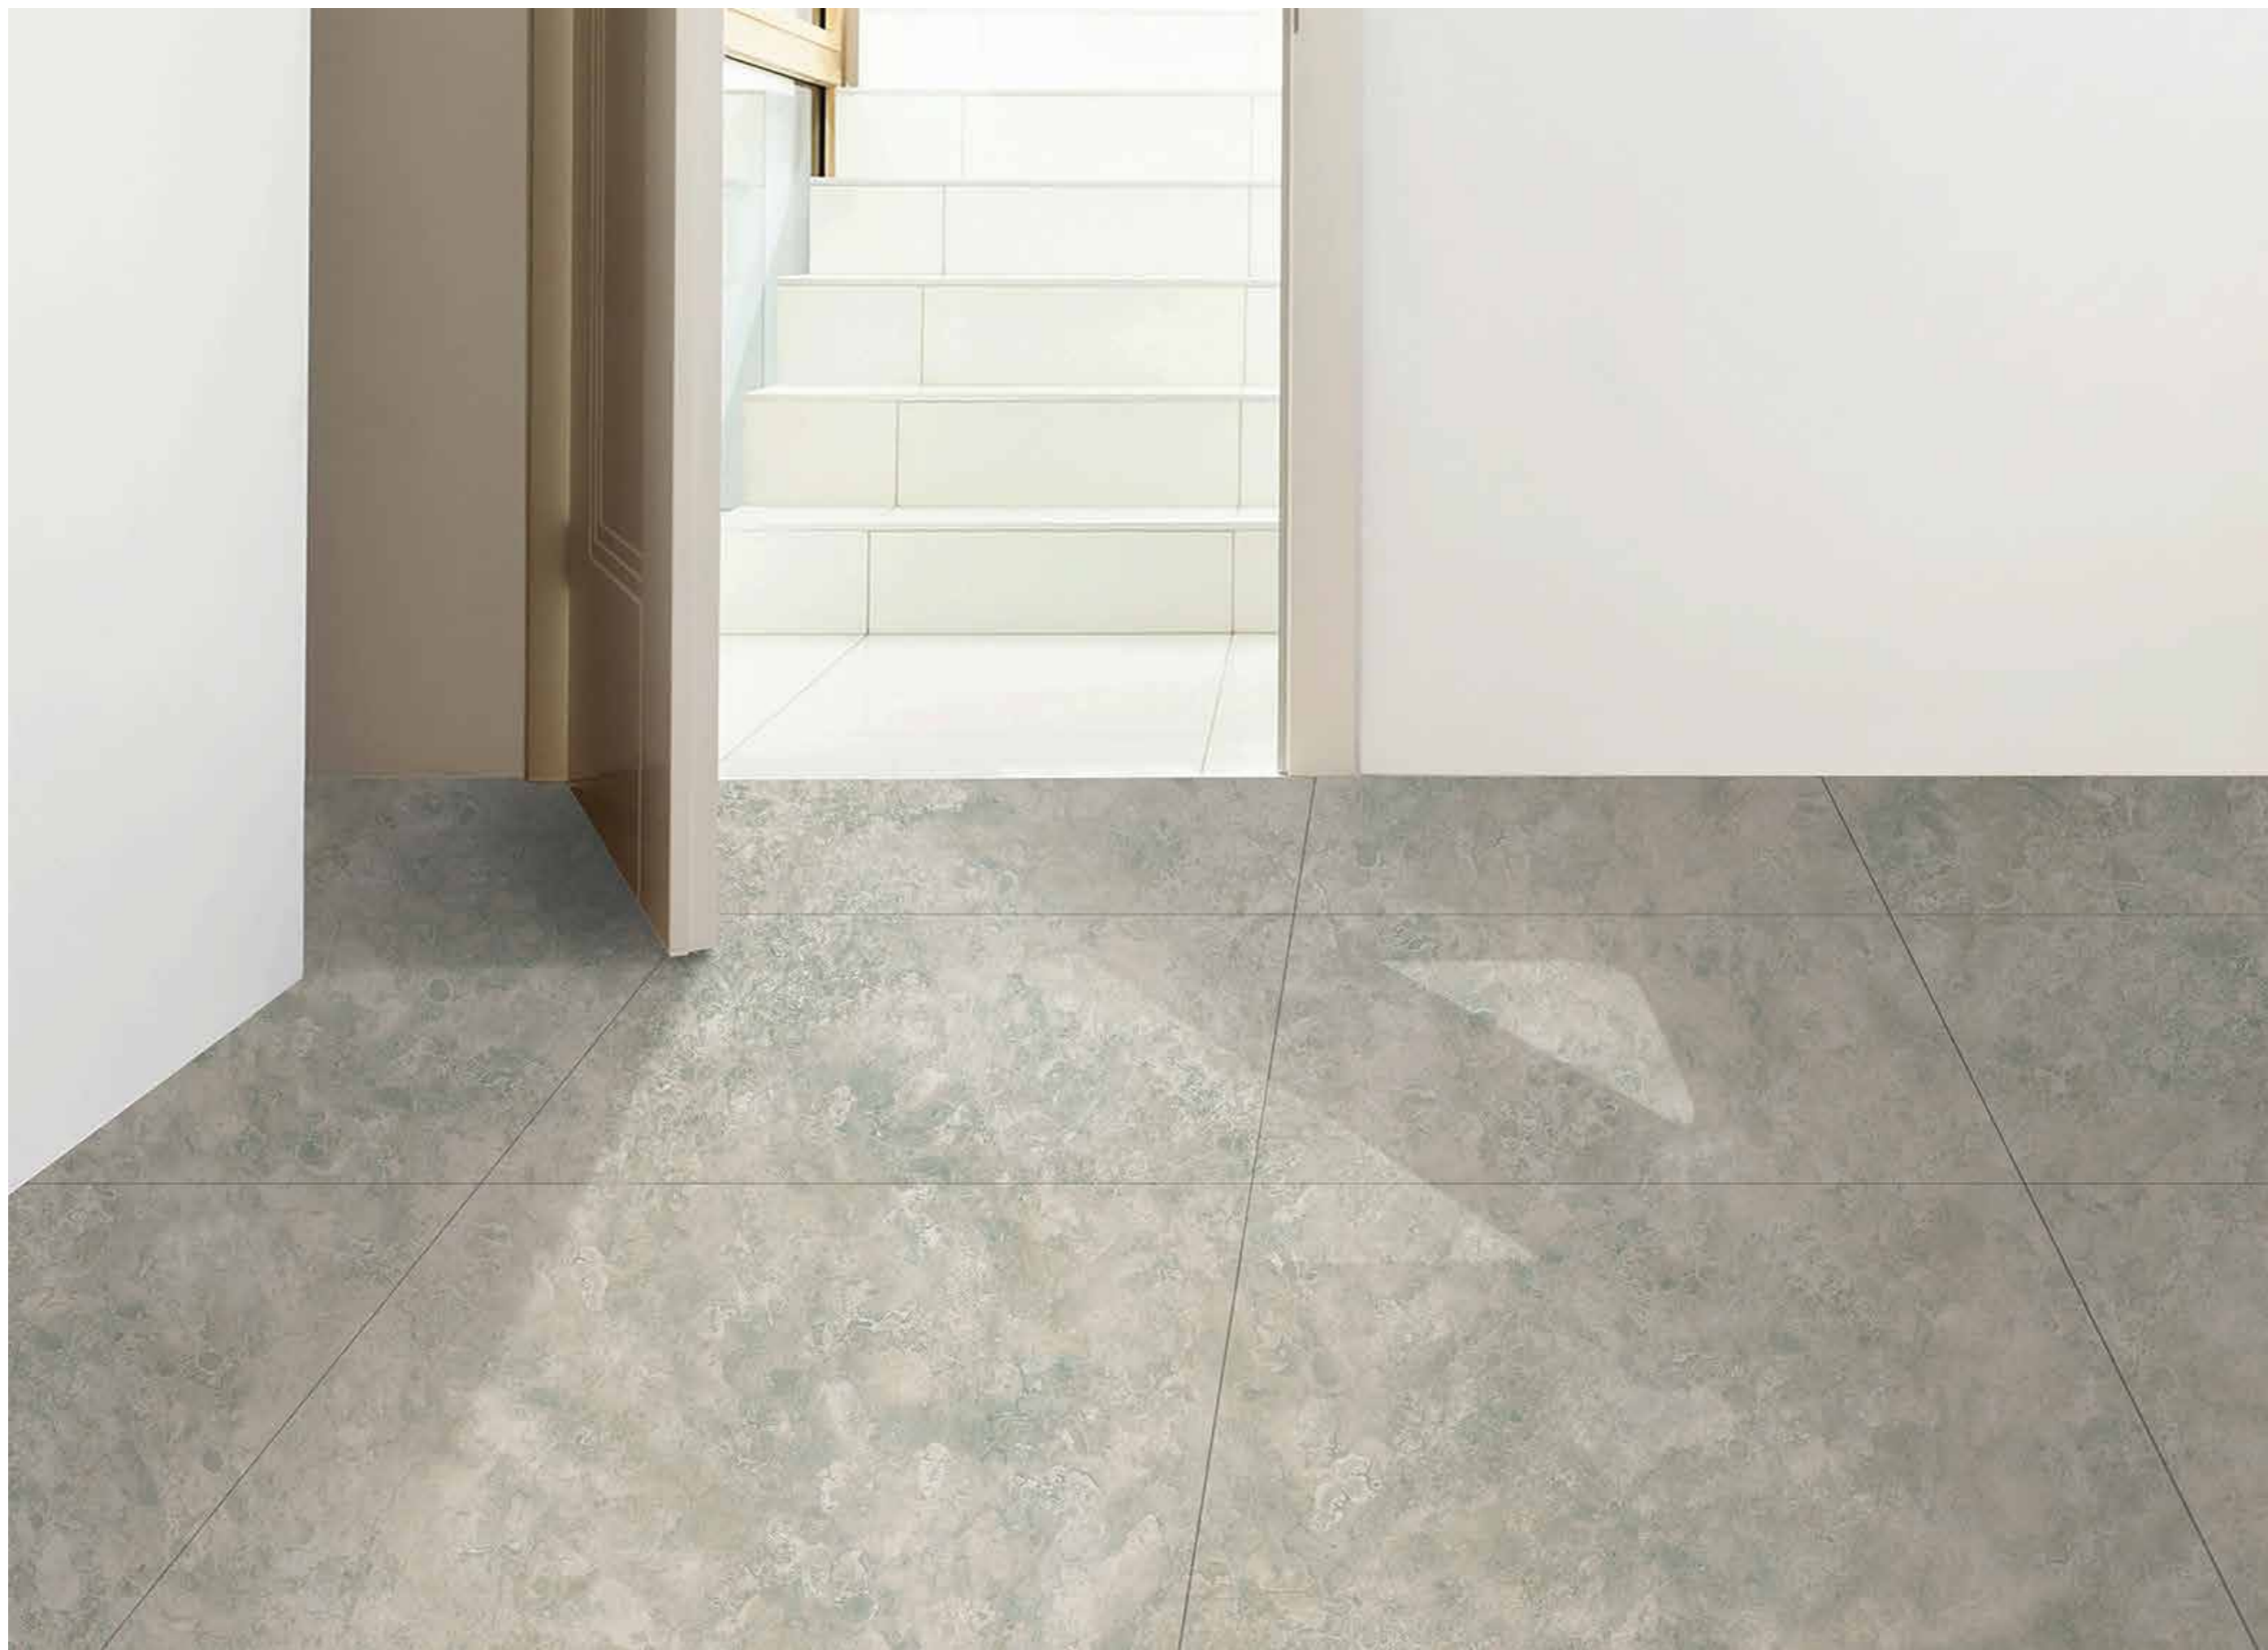

PORCELAIN TILE AGATE

АГАТ ЗЕЛЕНИЙ RK06N600
120x60 /60x60/ 30x60