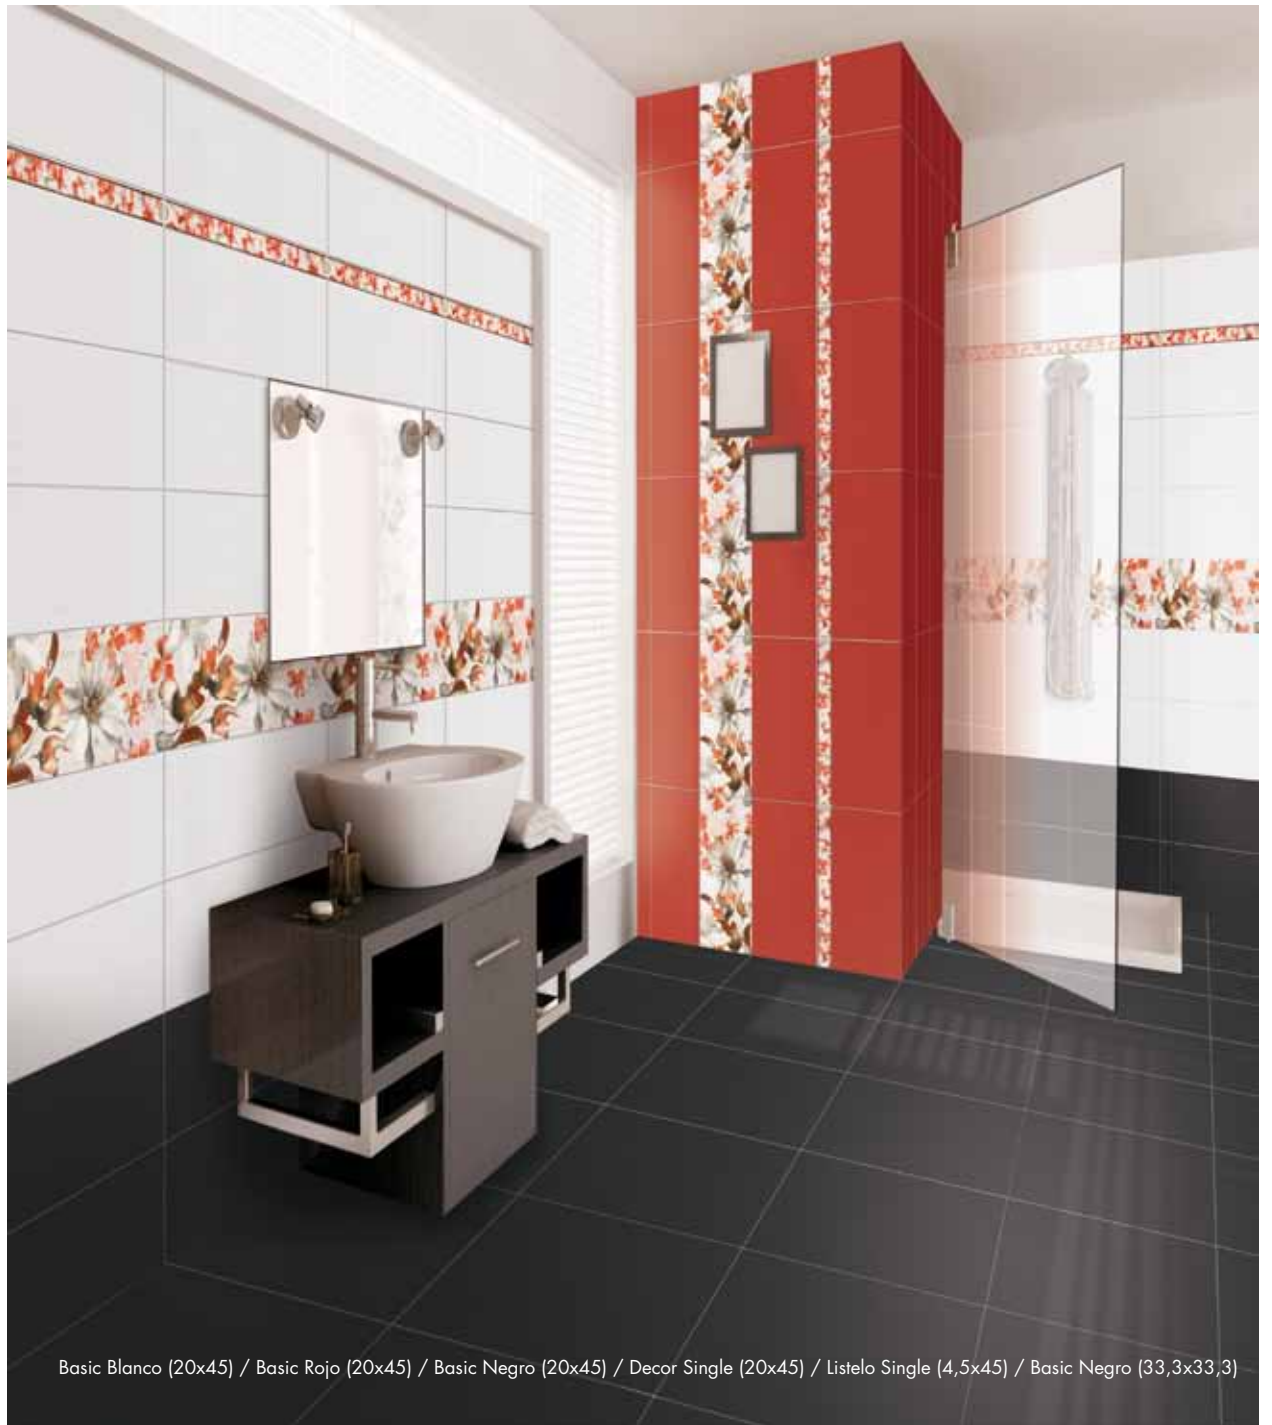

Basic Blanco (20x45) / Basic Rojo (20x45) / Basic Negro (20x45) / Decor Single (20x45) / Listelo Single (4,5x45) / Basic Negro (33,3x33,3)