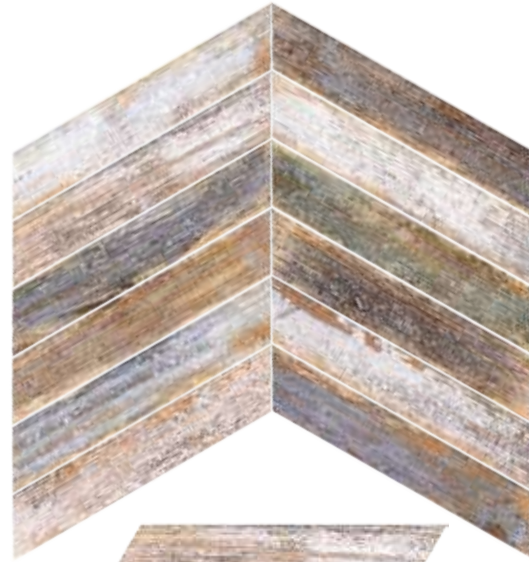

BURANO COLOURS 8x40 Chevron