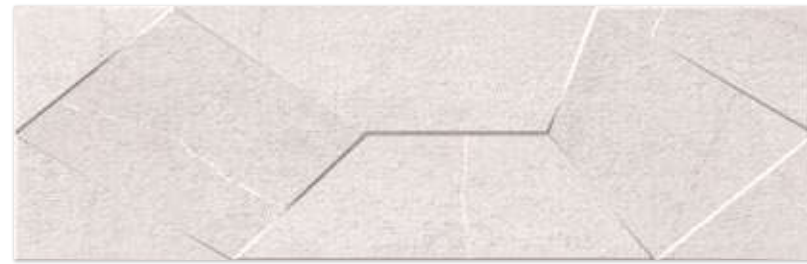

ARTISAN BEIGE

ARTISAN BEIGE DECO (Relieve|Structured)

* Pavimento REVIVAL WHITE 15x90 cm.

* FORMATO RECTIFICADO 31,5x99 cm. | RECTIFIED SIZE 12,4x39 IN

SENSES WHITE

SENSES WHITE DECO (Relieve|Structured)

SENSES GREY