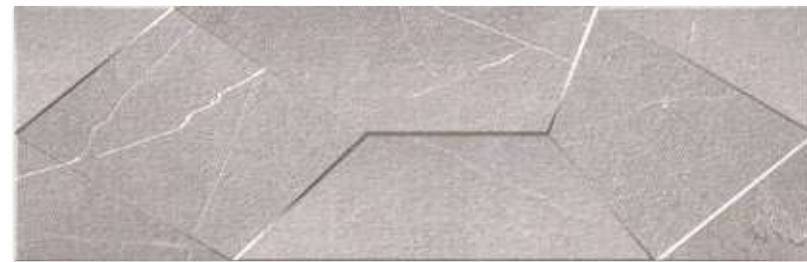

ARTISAN BEIGE

ARTISAN BEIGE DECO (Relieve|Structured)

* Pavimento REVIVAL WHITE 15x90 cm.

* FORMATO RECTIFICADO 31,5x99 cm. | RECTIFIED SIZE 12,4x39 IN

SENSES WHITE

SENSES WHITE DECO (Relieve|Structured)

SENSES GREY