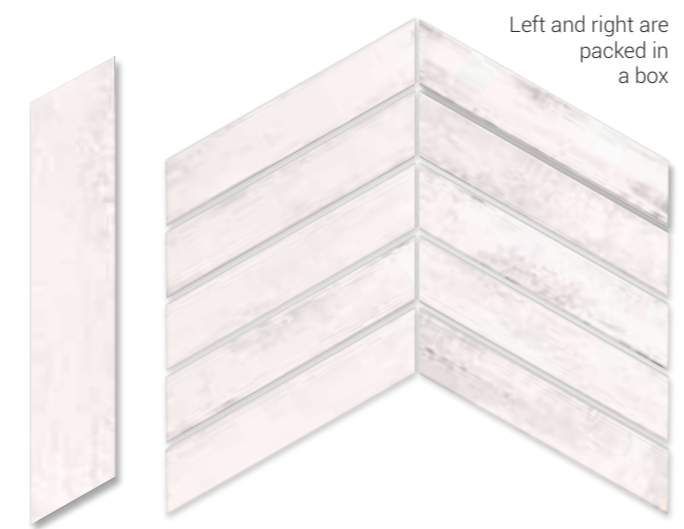

Arrow Alpine
8x40

Arrow Alpine
8x40