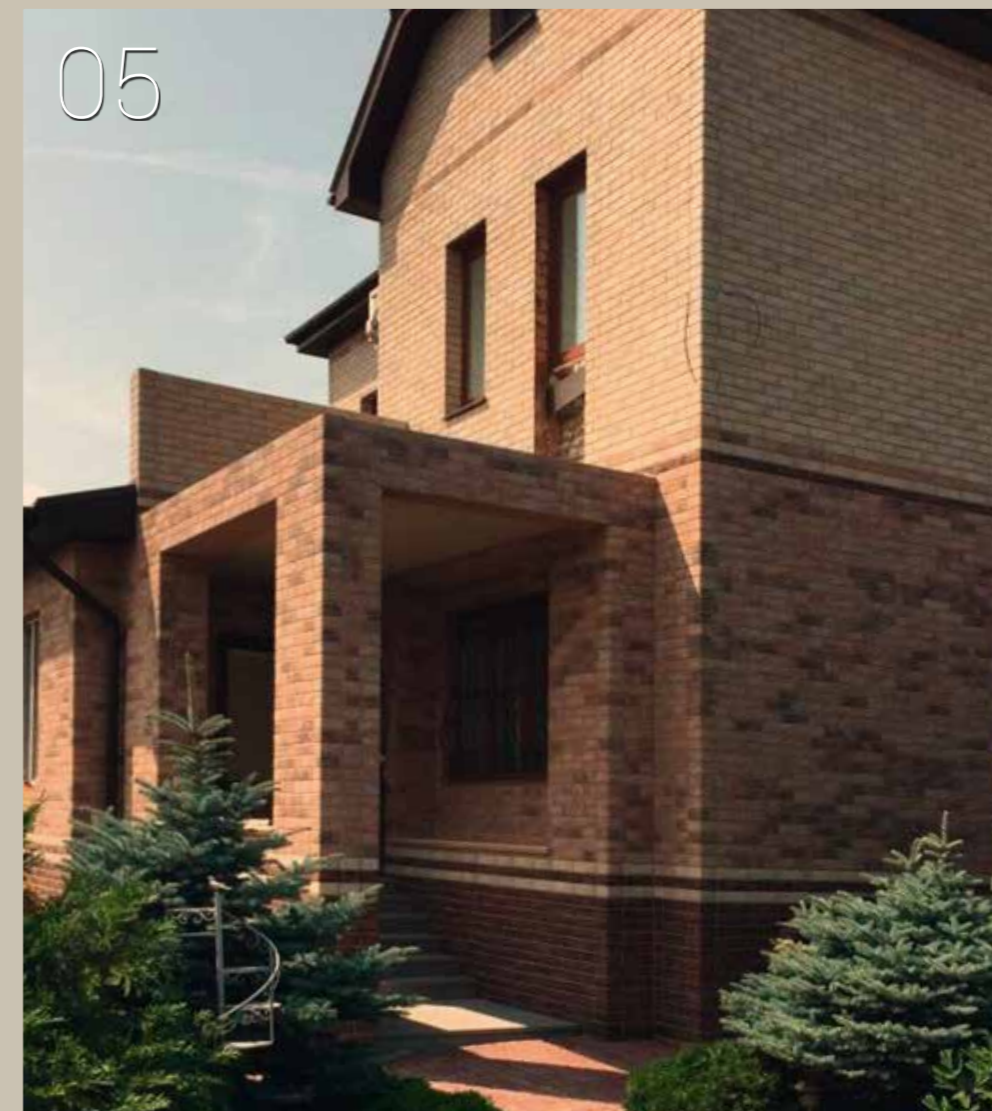

OUR PROJECTS

01 EXPOSITION IN THE SHOW-ROOM
02 ACTIVITIES ON CERAMICS
03 FACADE
04 FASHION SHOP FACADE
05 PRIVATE HOUSE
06 KITCHEN