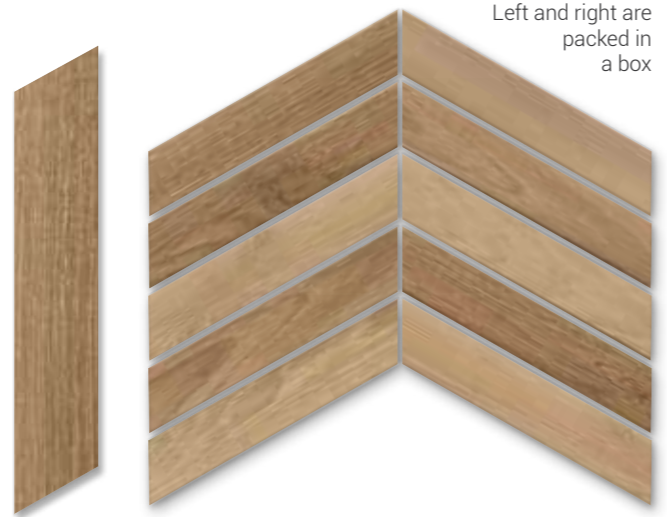

Design Composition

Arrow Vintage Mix 8x40

Left and right are packed in a box

Design Composition

Line Cedar
8x44,2

Line Cedar

Design Composition

Left and right are packed in a box