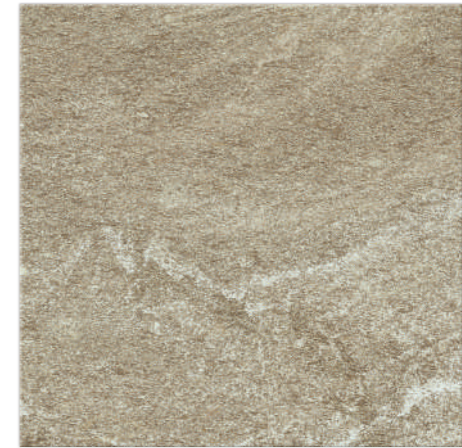

PASSAGE

60X60
24"X24"

Passage Sand
60x60
24x24"