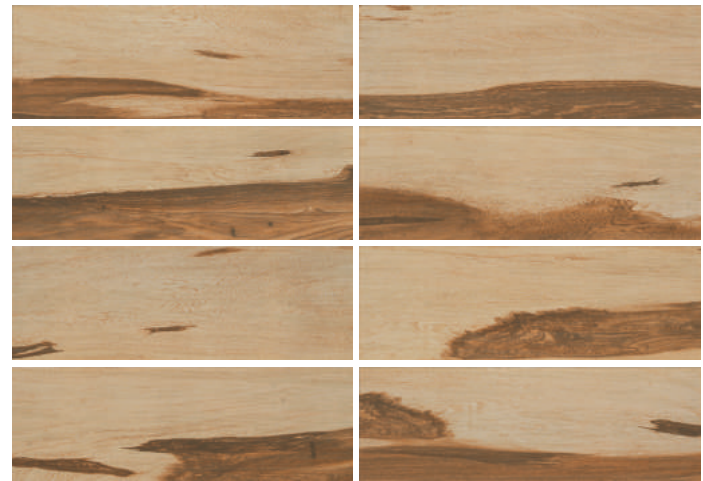

ZODIAC CAPRICORNIO
8 DIFFERENT GRAPHICS
*1