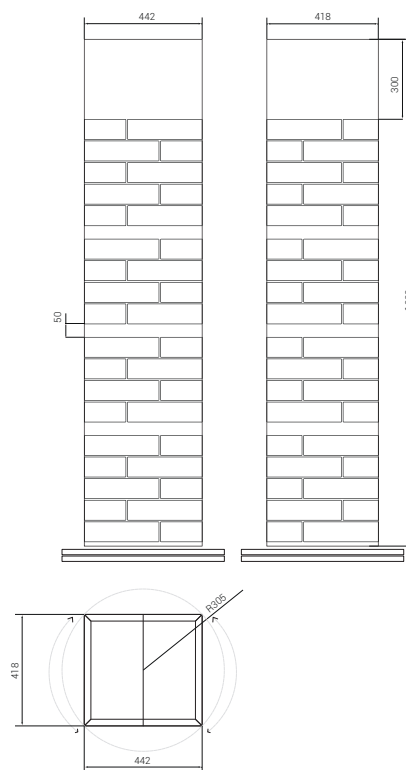

EXPOSITOR LADRILLOS