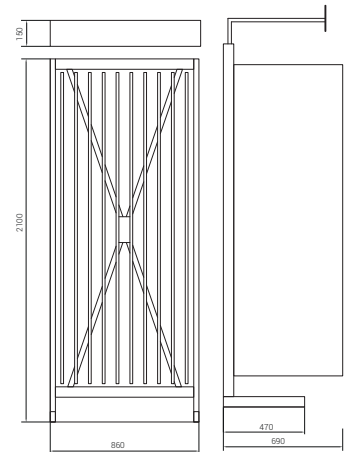

MERCHANDISING

EXPOSITOR MONOPOLE

10 PANELS 1800 X 630

WITHOUT PANELS

PACKING:
1 PACKAGE 2100X800X400 MM (WXDXH) WEIGHT: 76 KG
1 PALLET - 6 UNITS - 2100X800X1000 MM (WXDXH) WEIGHT: 376 KG