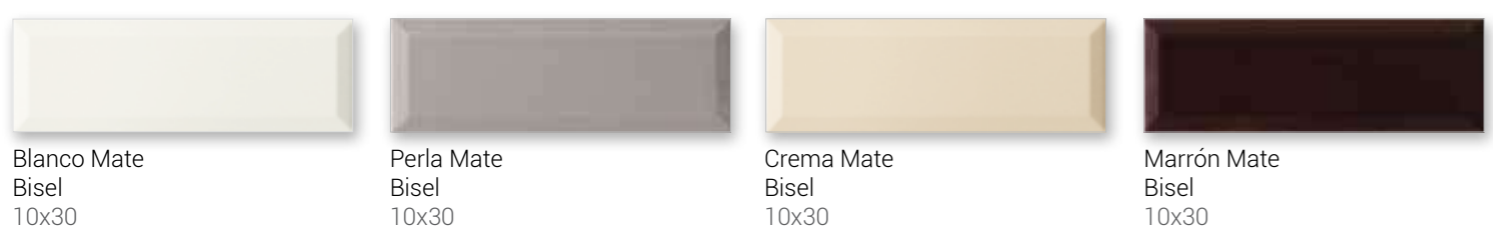

BASE BEVEL CORNER AVAILABLE

* AVAILABLE FOR 10X20/10X30 DIFFERENT COLOURS