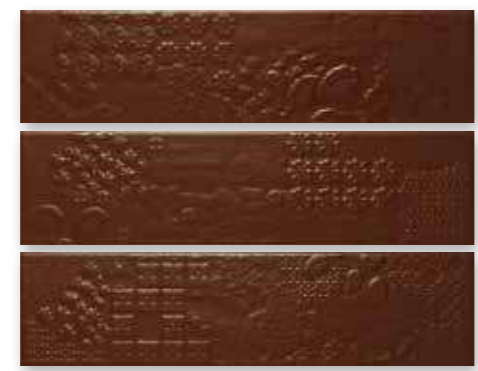

Charlotte Cacao Mate
10x40 (3 different reliefs)

Matching Floor