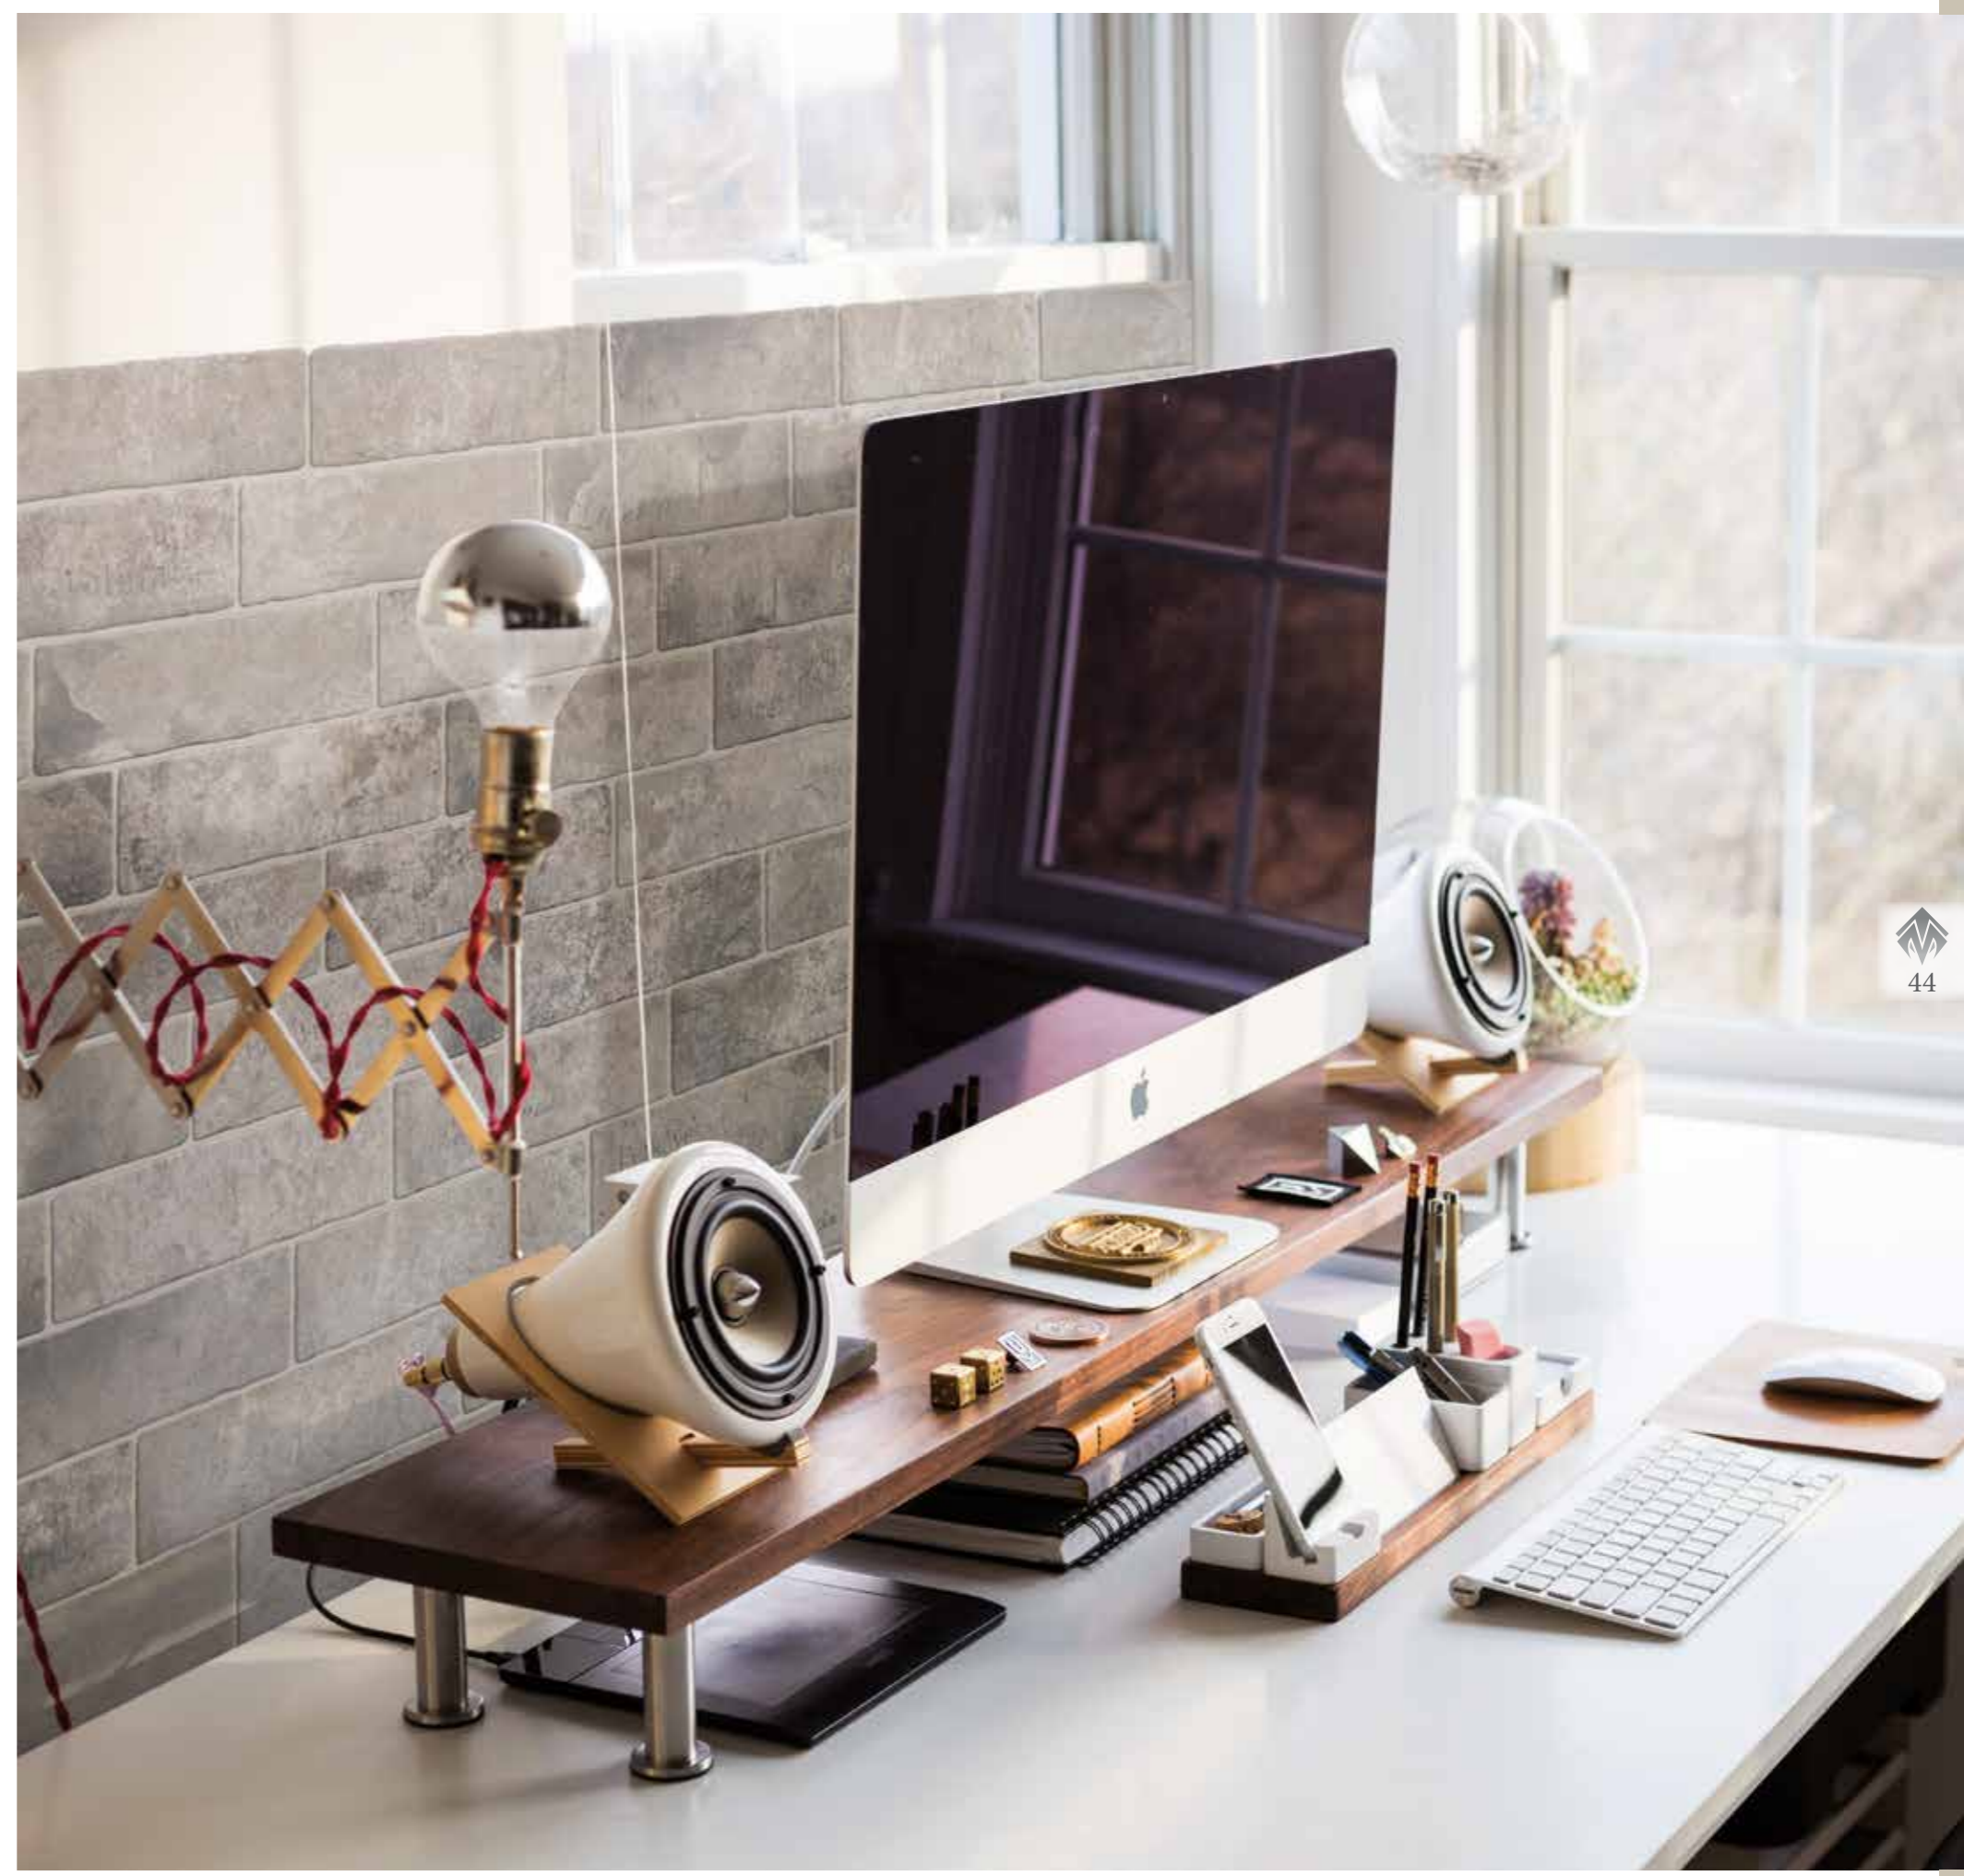

Vintage Grey

Design Composition
30 different graphics

Decapé Light
7,5x28

Decapé Dark
7,5x28

Decapé Paint
7,5x28

Decapé Light

Decapé Dark

Decapé Paint