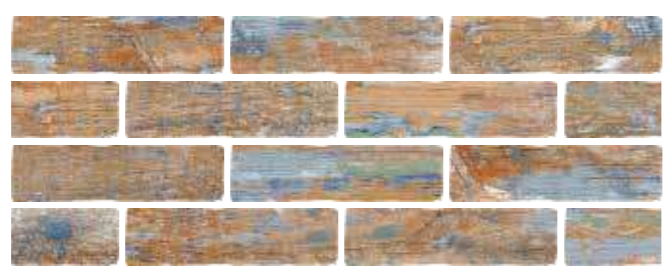

Vintage Grey

Design Composition
30 different graphics

Decapé Light
7,5x28

Decapé Dark
7,5x28

Decapé Paint
7,5x28

Decapé Light

Decapé Dark

Decapé Paint