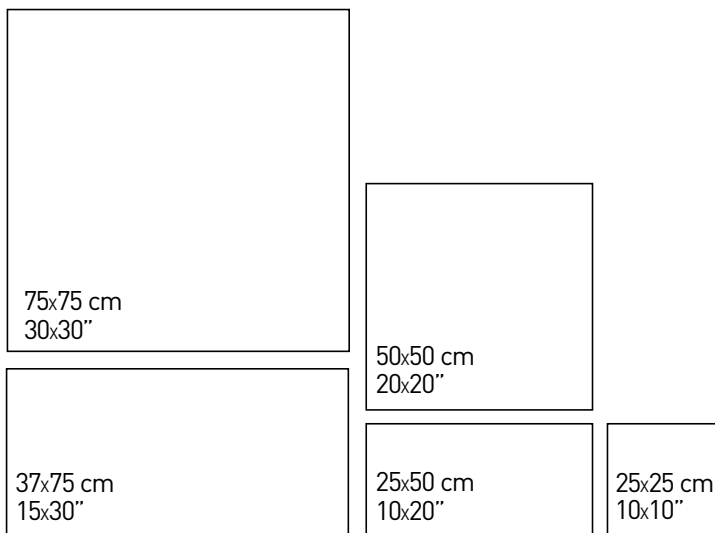

FORMATOS _ FORMATS