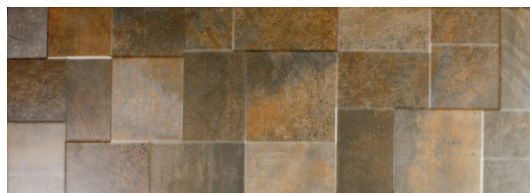

R27G 25x70
K8VZA013 FUTURE CONCEPT COBRE