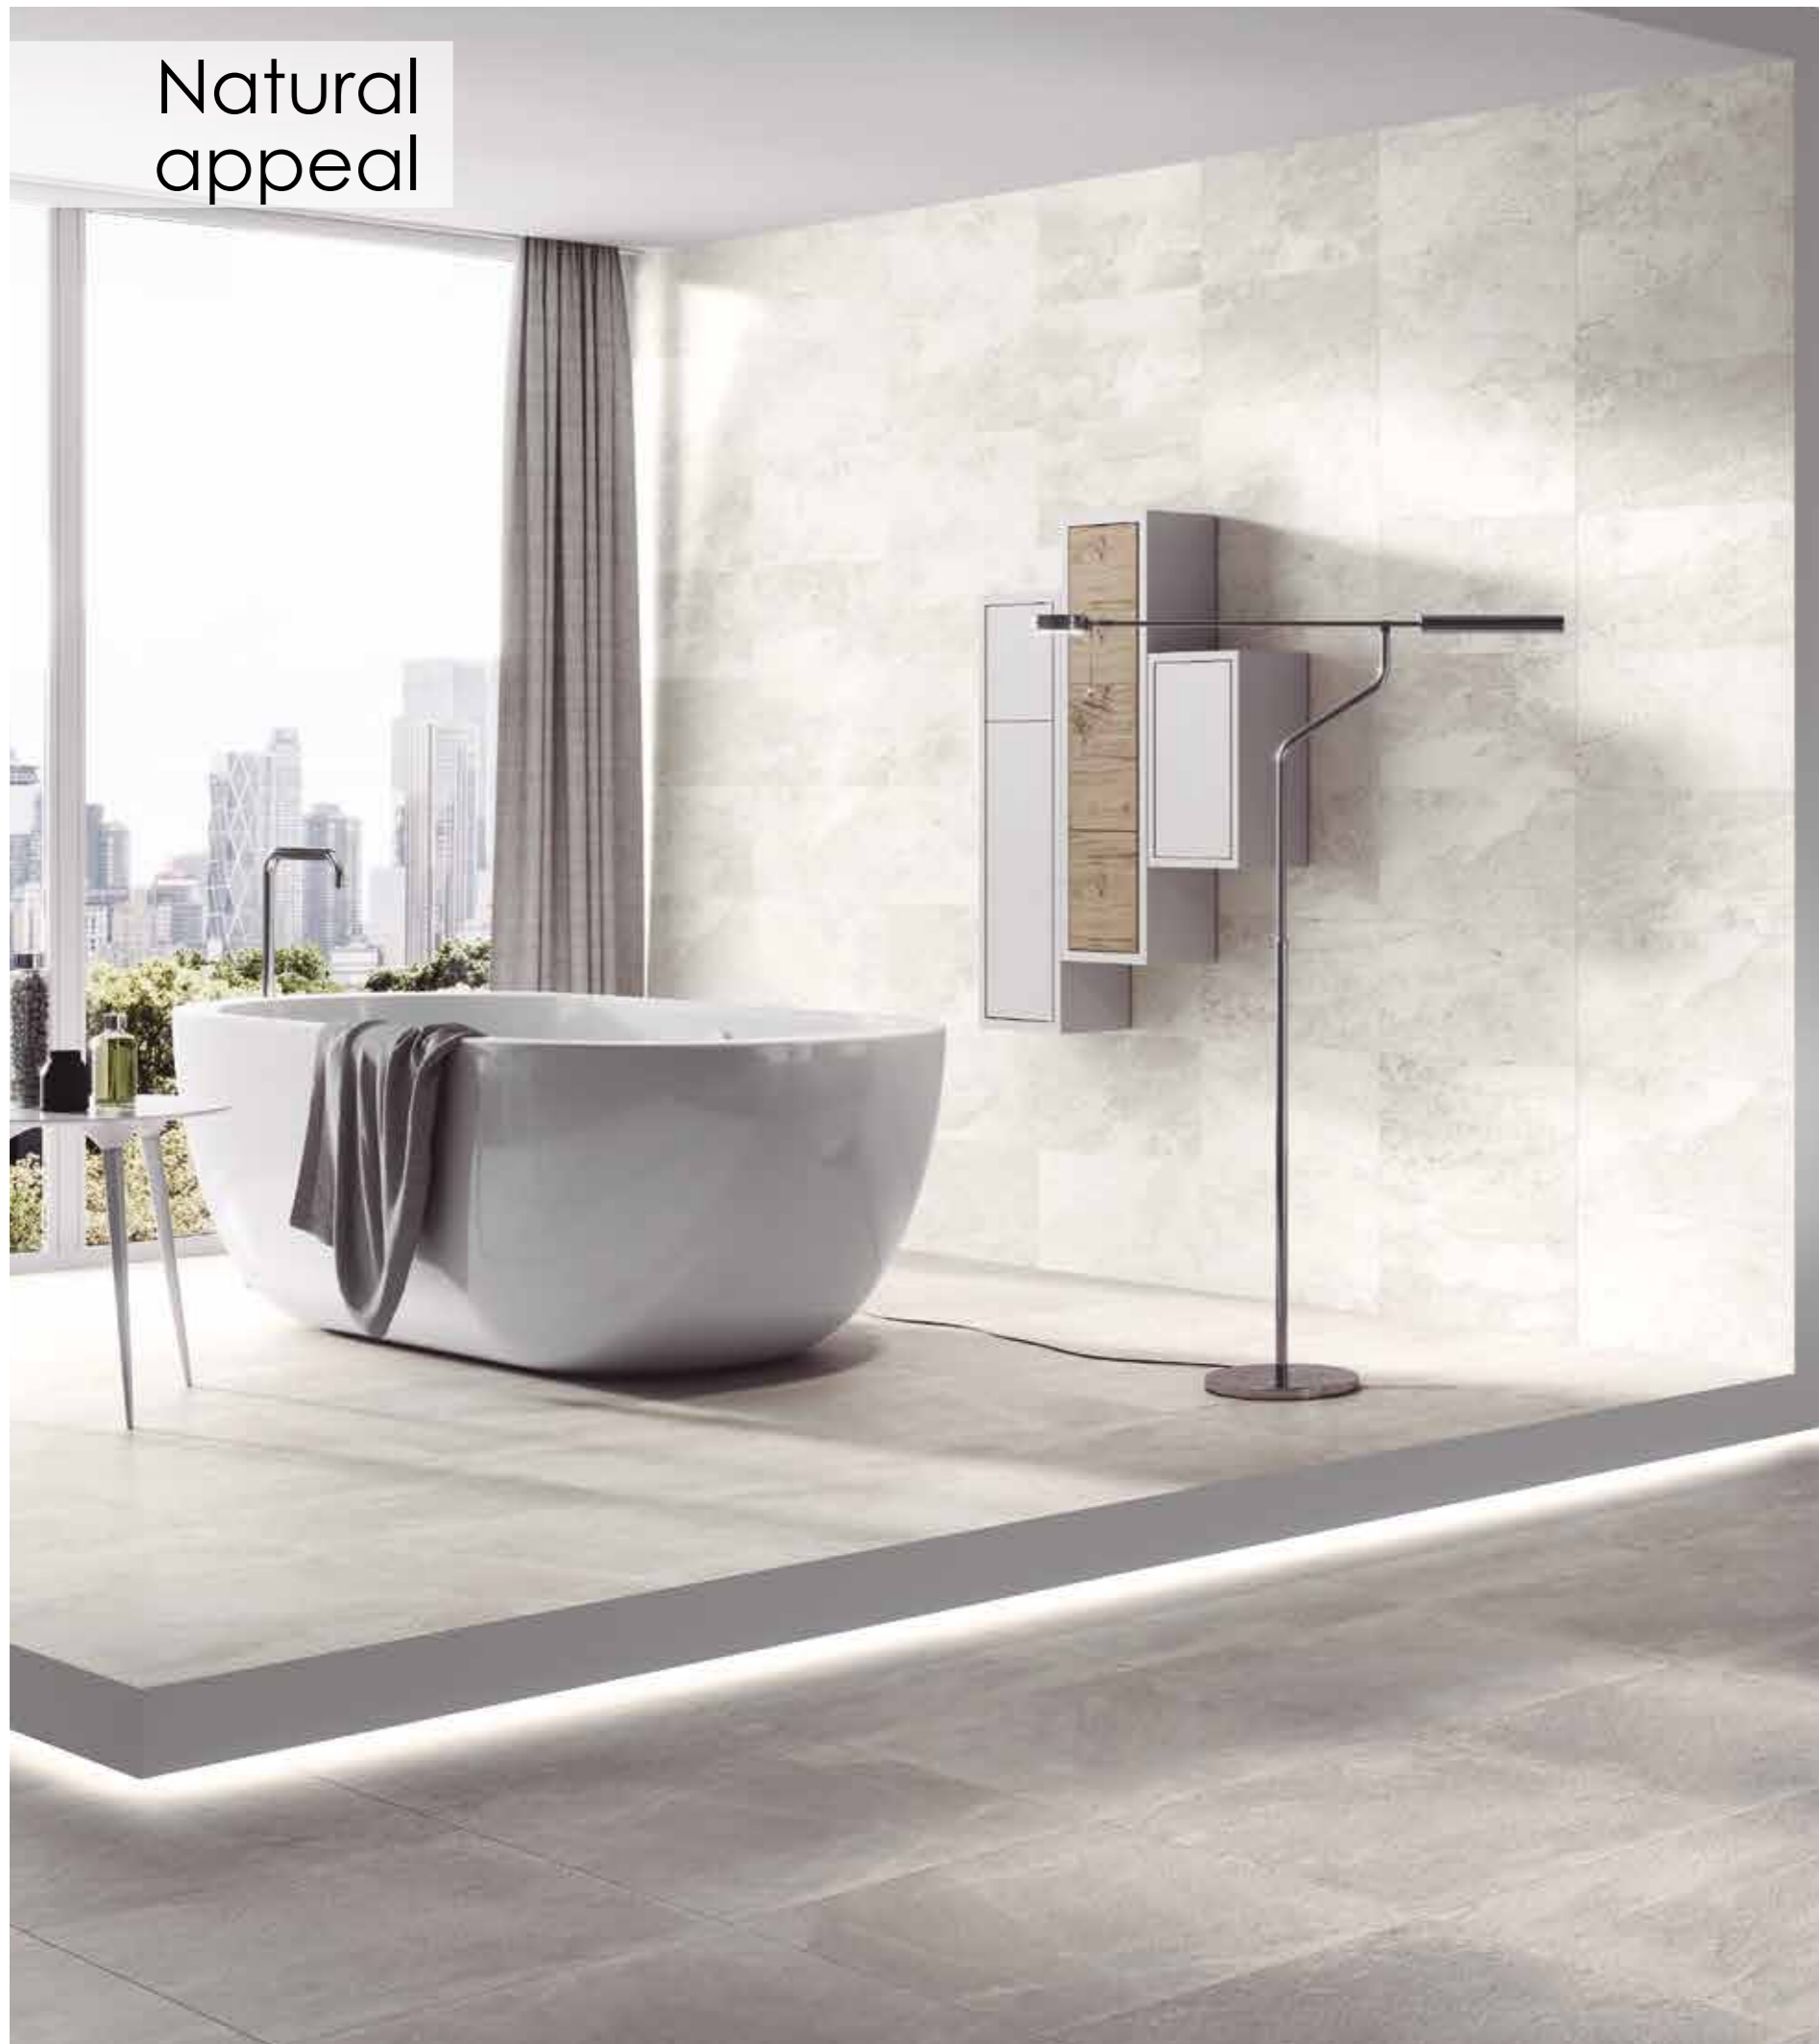

Natural
appeal

WALL TILE : NATURE WHITE 25X50, NATURE CONCEPT GREY 25X50
FLOOR TILE : NATURE WHITE 50X50, NATURE GREY 50X50