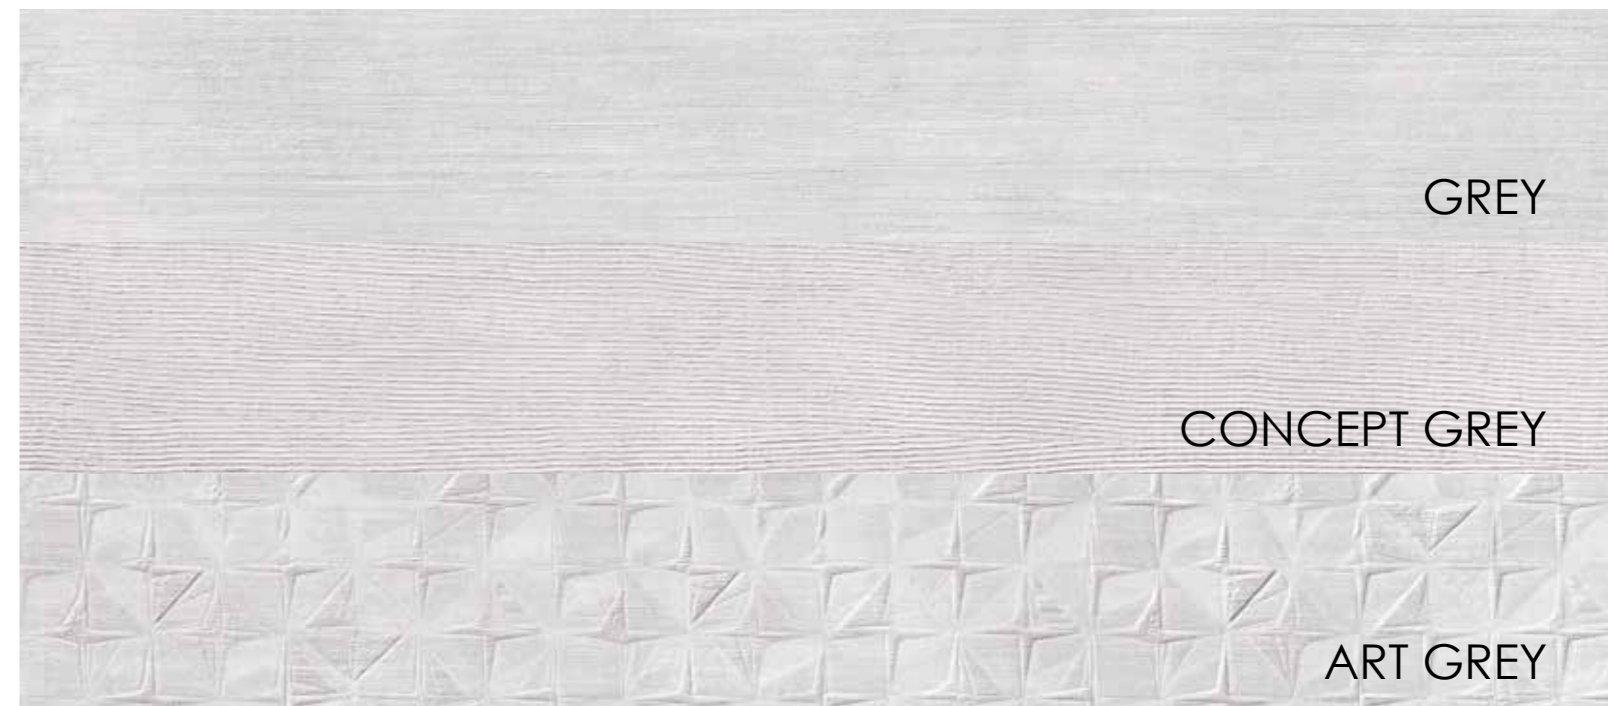

GROOVE

WHITE BODY WALL TILES

REVESTIMIENTO PASTA BLANCA

FAÏENCE PÂTE BLANCHE

WEISSSCHERBIGE WANDFLIESEN

40x120
16"x47"

Groove is a large-format wall tile collection inspired by cement's sober beauty, with the emphasis on texture and materials in a subtle choice of colours. Groove also features a selection of décors with the same restful air as the rest of the collection for added design appeal.

La colección Groove se inspira en la sobriedad del cemento para proponer un revestimiento de gran formato. Su esencia se basa en la textura y la materia, y su paleta de colores es una firme apuesta por lo sutil. Groove incorpora piezas decoradas que mantienen la serenidad propia de la colección, aportando un plus de diseño.

La collection Groove s'inspire de la sobriété du ciment pour proposer des carreaux de murs grand format. Son essence se base sur la texture et la matière, et sa palette de couleurs mise sur la subtilité. Groove incorpore des carreaux décorés qui maintiennent la sérénité propre à cette collection, en apportant un plus au niveau du design.

Die Kollektion Groove ist an der Schlichtheit des Zements inspiriert und bietet großformatige Wandfliesen. Ihre Essenz basiert auf der Textur und der Materie und ihre Farbpalette unterstreicht deutlich ihre Subtilität. Groove enthält Dekorfliesen, bei denen die Schlichtheit der Kollektion beibehalten wird und die zusätzliches Design verleihen.

GREY

CONCEPT GREY

ART GREY