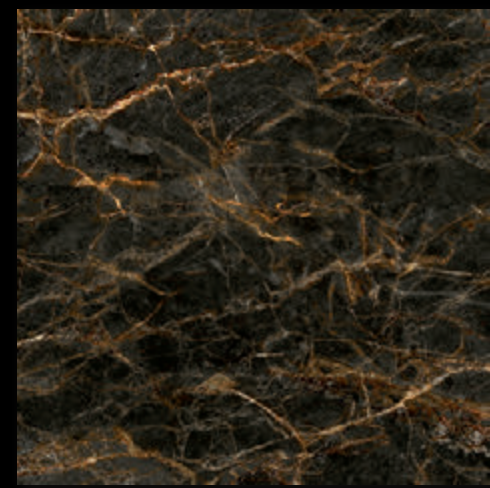

Пол черный / Black floor
43x43