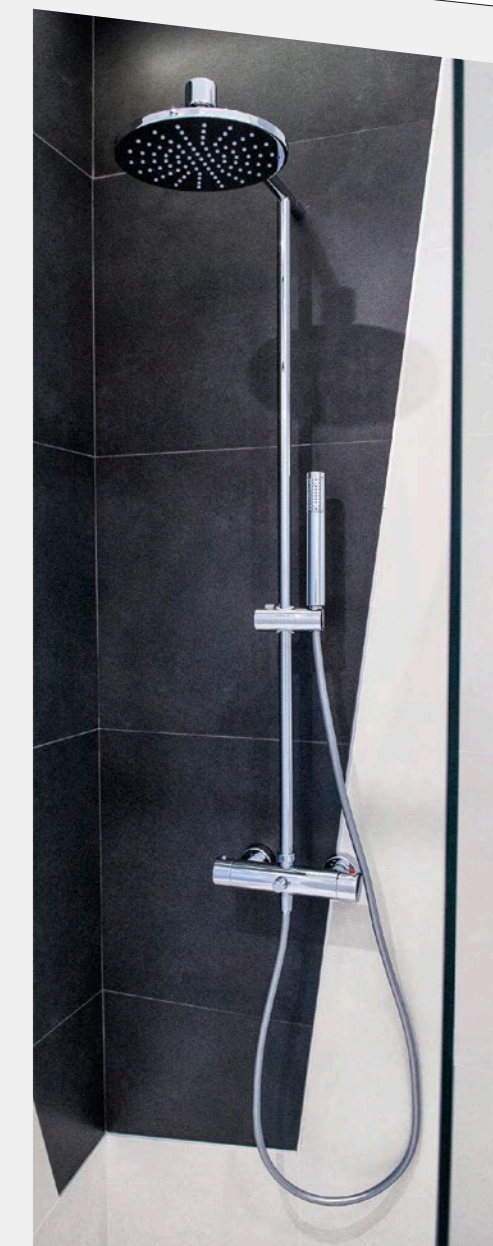

Design 42,8€

- Toilet brush

Please check our web page for further information
www.gala.es