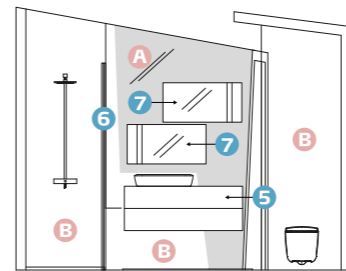

Front section