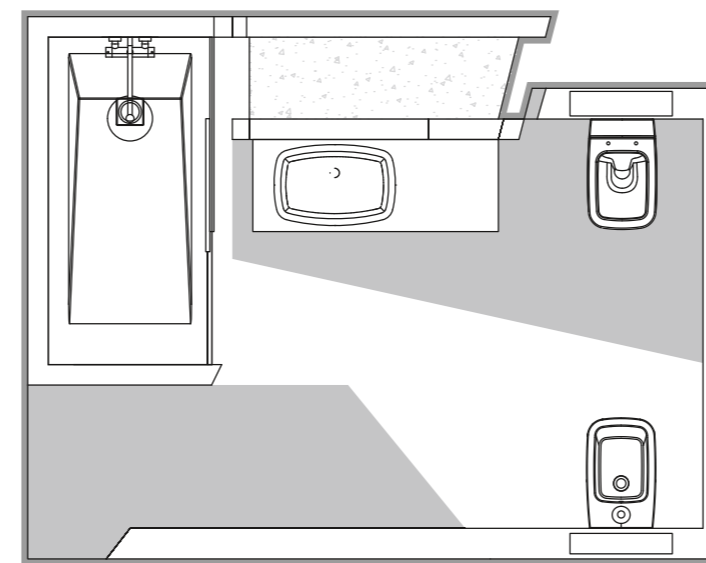

50 años

Gala's 50th Anniversary, the creation of a unique space.

Gala is currently celebrating its 50th anniversary and for this reason we have created a new space that combines the identity and philosophy of the company.

Along with the architectural firm A-cero, the architects Joaquín Torres and Rafael Llamazares have designed a space that reflects Gala's slogan "Close to you" and its principles of avant-garde design and functionality, a bathroom space accessible to those who appreciate an impeccable décor. Eight square meters full of design and visual harmony for the bathroom.

A project entirely created with Gala's product range, selected by the architects at A-cero, who have designed a unique, avant-garde and functional bathroom.

The wall-hung sanitary ware and the glass enclosures offer a geometry and continuity to its interior, providing a greater feeling of spaciousness to the eight square meters used.

The furniture selected from Gala's catalogue provides the functionality needed in every modern home without disregarding the design and beauty of the space.

Plan view of the 50th anniversary bathroom

The 50th Anniversary Bathroom is therefore a space where the balance and harmony of its elements, thanks to the various colour combinations offered by its range of wall and floor tiles with different finishes, transform the bathroom into an avant-garde space within everyone's reach and to everyone's taste, a complete bathroom full of style. A bathroom made up of affordable and high quality products to enjoy a very important space within our home.