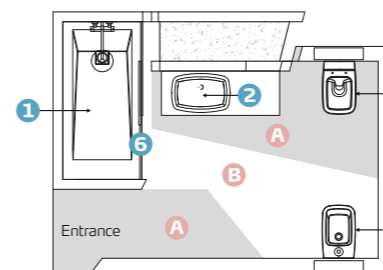

Plan view

A Tiles Berlin

- Black Finish
- Size 50x100 R
- Wall / Floor tiles
- Rectified sides
- Class CTE 1

B Tiles Berlin

- Snow Finish
- Size 50x100 R
- Wall / Floor tiles
- Rectified sides
- Class CTE 1

1 Shower tray Base Surface 590€*

- White Finish
- Ultra-slim (3 cm.)
- 90 mm. waste
- Cut-to-size option: From 120 x 70 cm to 200 x 90 cm
- Available finishes: White, Grey, Anthracite and Black

*Price for a 160 x 80 cm shower tray

2 Wash-basin Eos 153€

- Over-counter wash-basin (59,3 x 39,5 cm.)
- Rectangular
- Without overflow
- Without tap-hole

Balance 182€

- Built-in single lever wash-basin mixer
- Eco-friendly cartridge
- 3/8" flexible connection hoses
- Eco-friendly aerator with flow limiter
- Installation with up-down valve.

3 WC Eos 371,2€

- Wall-hung WC (54 x 34 cm.)
- P-trap
- Wall support frame option available
- Soft-closing seat

4 Bidet Eos 339€

- Wall-hung bidet (54 x 34 cm.)
- Wall support frame option available
- Soft-closing bidet cover

Balance 104€

- Single lever bidet mixer
- Eco-friendly cartridge
- 3/8" flexible connection hoses
- Eco-friendly aerator with flow limiter
- Installation with up-down valve.

5 Furniture unit Emma Square 744€

- Aqua Finish
- 120 x 45 cm. furniture unit
- Left wash-basin
- 2 drawers
- Available sizes: 120 x 45 cm, 80 x 45 cm and 60 x 45 cm
- Available finishes: Anthracite, Aqua
- Set of 4 support legs available.

6 Shower enclosure Walk in Zero 561€*

- Frameless enclosure
- Totally transparent
- 8 mm. tempered safety glass on all panels
- Clear glass
- PVD (anti-corrosive) treated stainless steel frame
- Reversible screens
- Conforms to: UNE-EN: 14428:2005. Height: 1,95 m.

Balance 421€

- Complete shower set.
- Thermostatic tap fittings
- High flow ø 22 cm. overhead rain shower
- 175 cm. flexible shower hose
- Hand shower
- Integrated shower holder

7 Mirror + lighting Flex 206,5€*

- 120 x 40 cm. mirror
- It allows vertical and horizontal installation
- FLEX lighting
- 8W fluorescent lamp
- Can be attached to any part of the mirror.

*Unit price. Set mirror + lighting

Bathroom accessories Design 36,7€

- Toilet-roll holder without cover

Design 60,2€

- Towel ring (20 x 15,5 cm.)