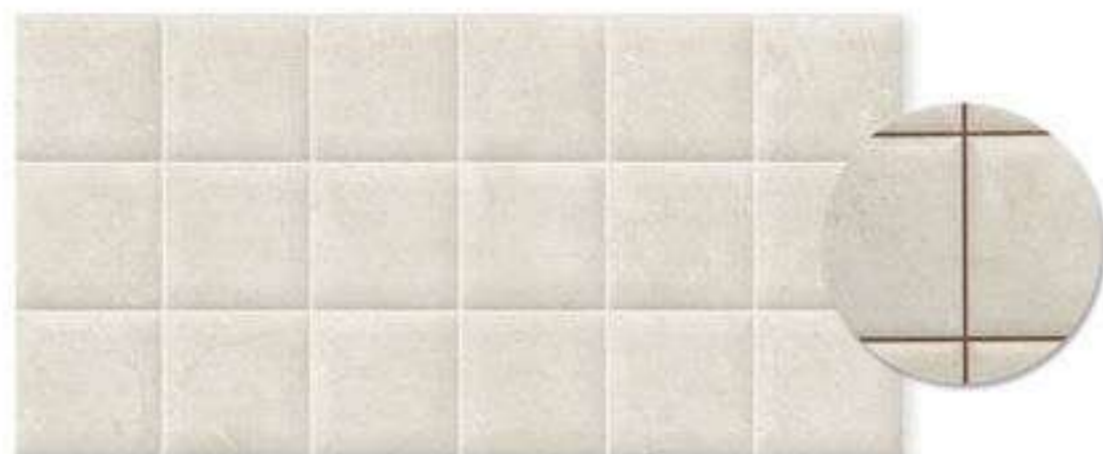

ORDINO

30 x 60 cm (Pre-cut 10 x 10) · 12" x 24" (Pre-cut 4" x 4")

SATIN FINISH · ACABADO SATINADO

Diferentes diseños en cada caja
Different designs in each box

Pre-cortado
Pre-cut

Pasta Roja
Red Body Tiles

Revestimiento
Wall Tiles

Acabado Satinado
Satin Finish

Aspecto uniforme
Uniform appearance

Ordino Cream

30 x 60 CM (Pre-cut 10 x 10 cm)

GT6