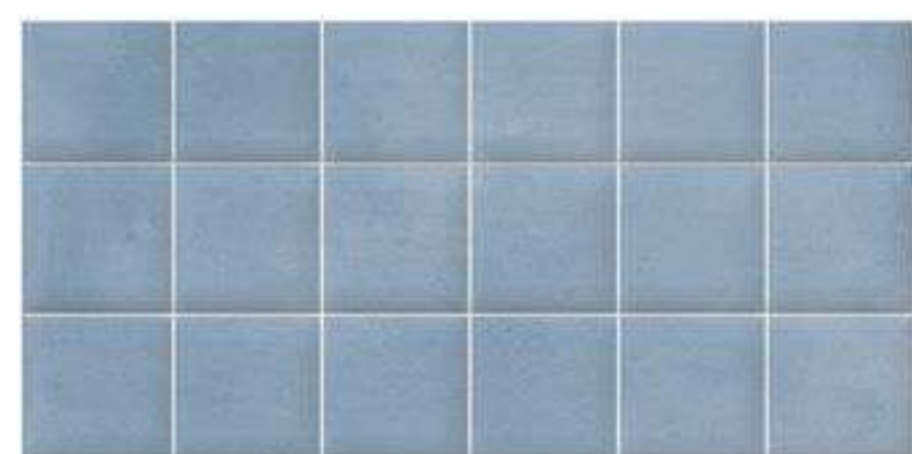

GT6

Dorian Malva
30 x 60 CM (Pre-cut 10 x 10 cm)

GT6

Dorian Siena
30 x 60 CM (Pre-cut 10 x 10 cm)

GT6

Dorian Aqua
30 x 60 CM (Pre-cut 10 x 10 cm)

GT6

Pavimento coordinado
Coordinated floor tiles