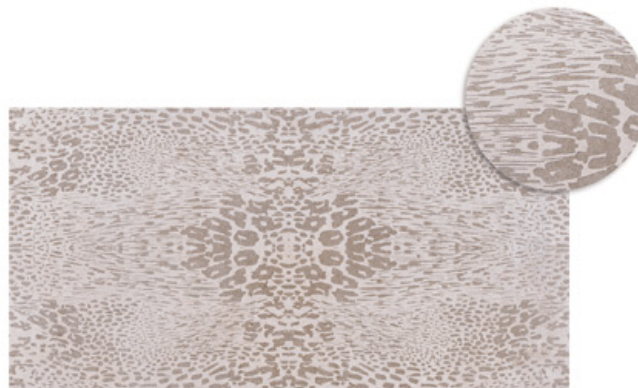

DECOR MARCI · 30 x 60 cm

R8