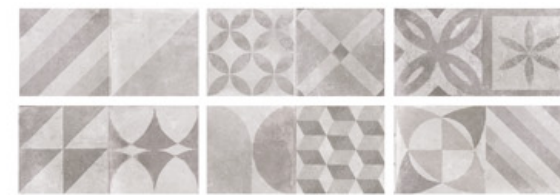

*DECOR JOLIE - DIFFERENT DESIGNS IN EACH BOX