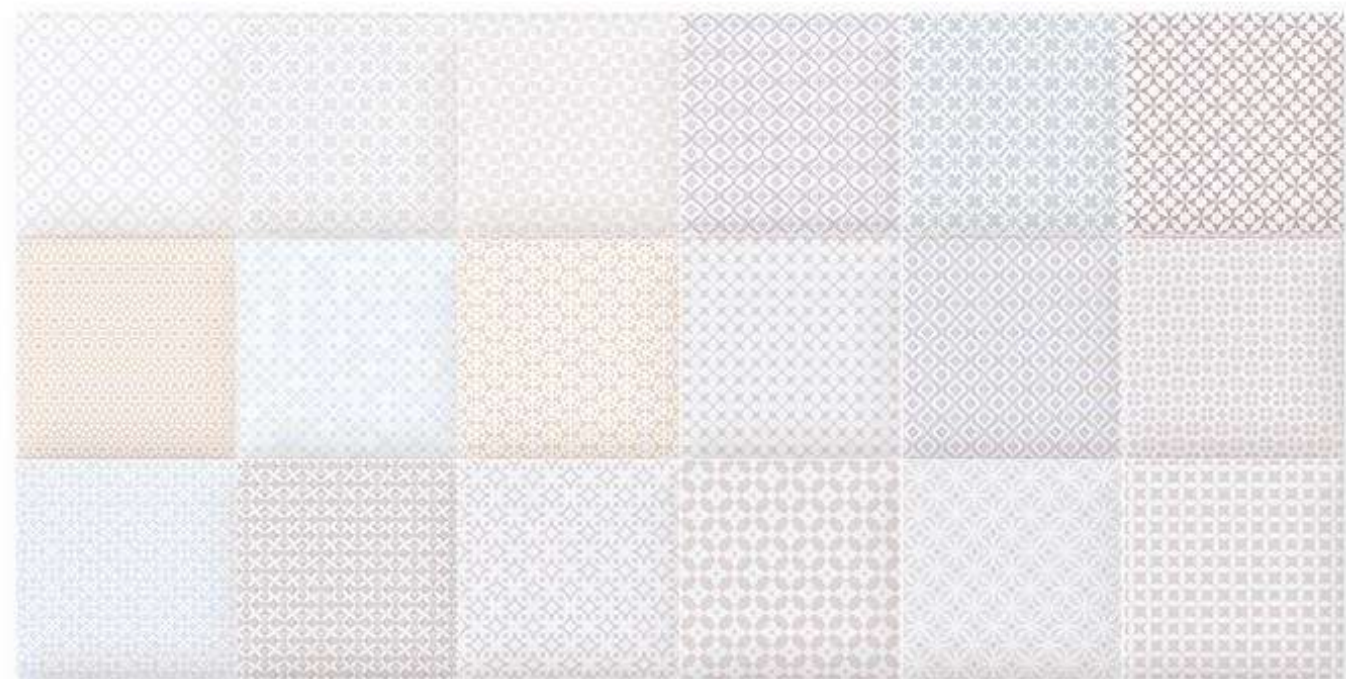

# Arti

---

**Arti** G7  
30 x 60 cm ( Pre-cut 10 x 10 cm )

**Modus White** G6  
30 x 60 cm

**Decor Ada** G8  
30 x 60 cm ( Pre-cut 10 x 10 cm )  
*DIFFERENT DESIGNS IN EACH BOX*

**Decor Nur** G8  
30 x 60 cm ( Pre-cut 10 x 10 cm )  
*DIFFERENT DESIGNS IN EACH BOX*