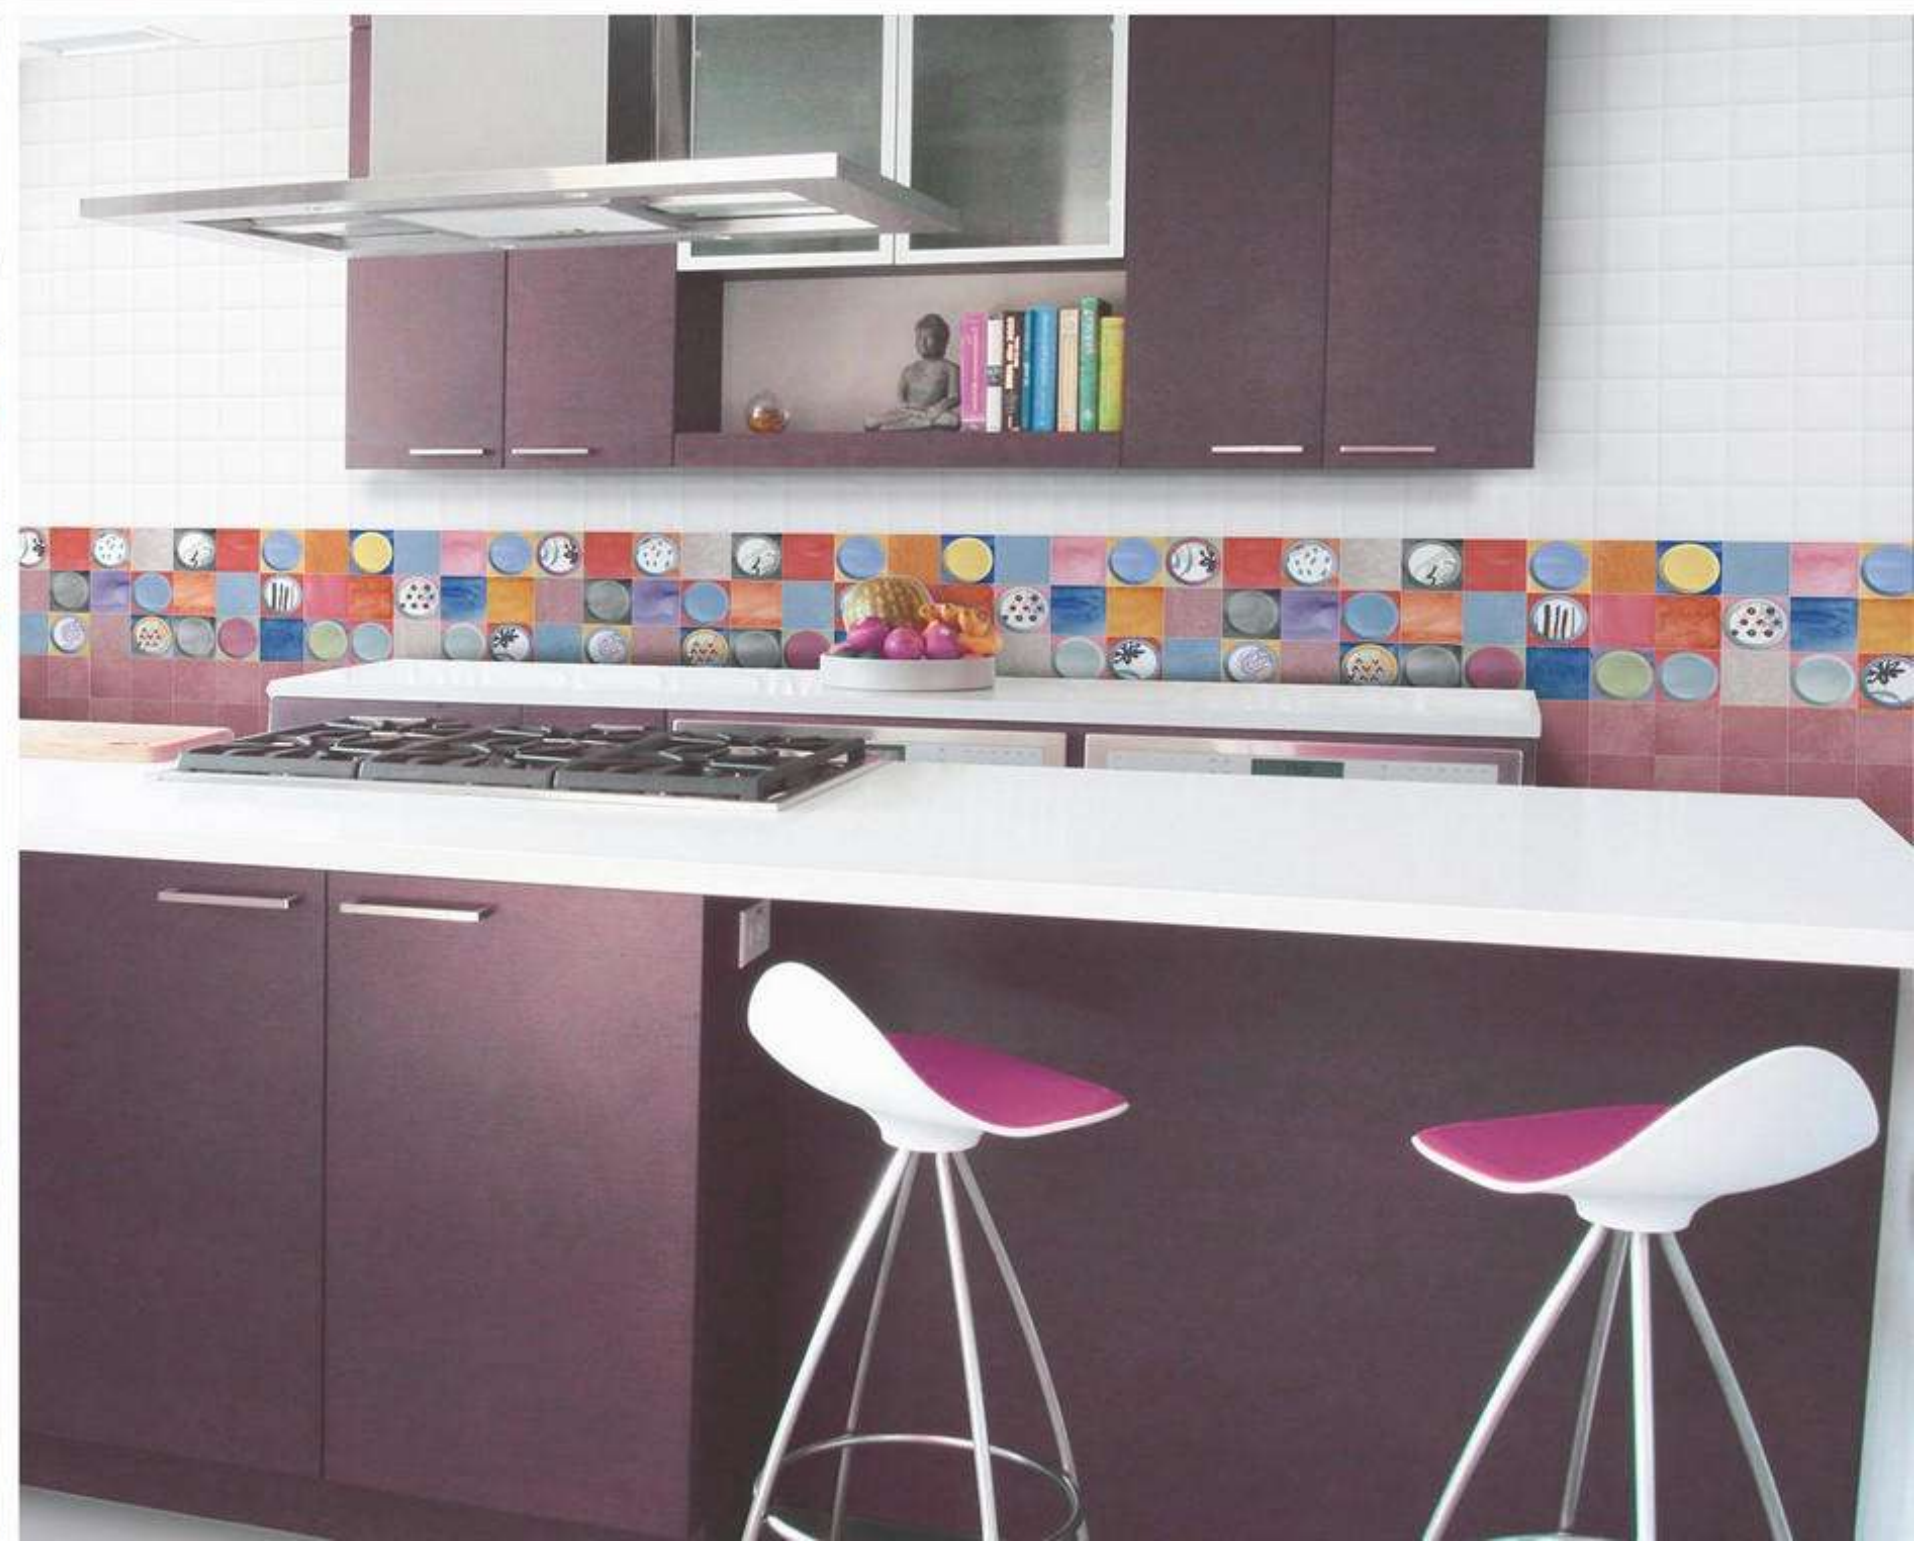

# Ordino

**Ordino Cream**

G7

30 x 60 cm ( Pre-cut 10 x 10 cm )

*DIFFERENT DESIGNS IN EACH BOX*

**Luna Cream**

G6

30 x 60 cm