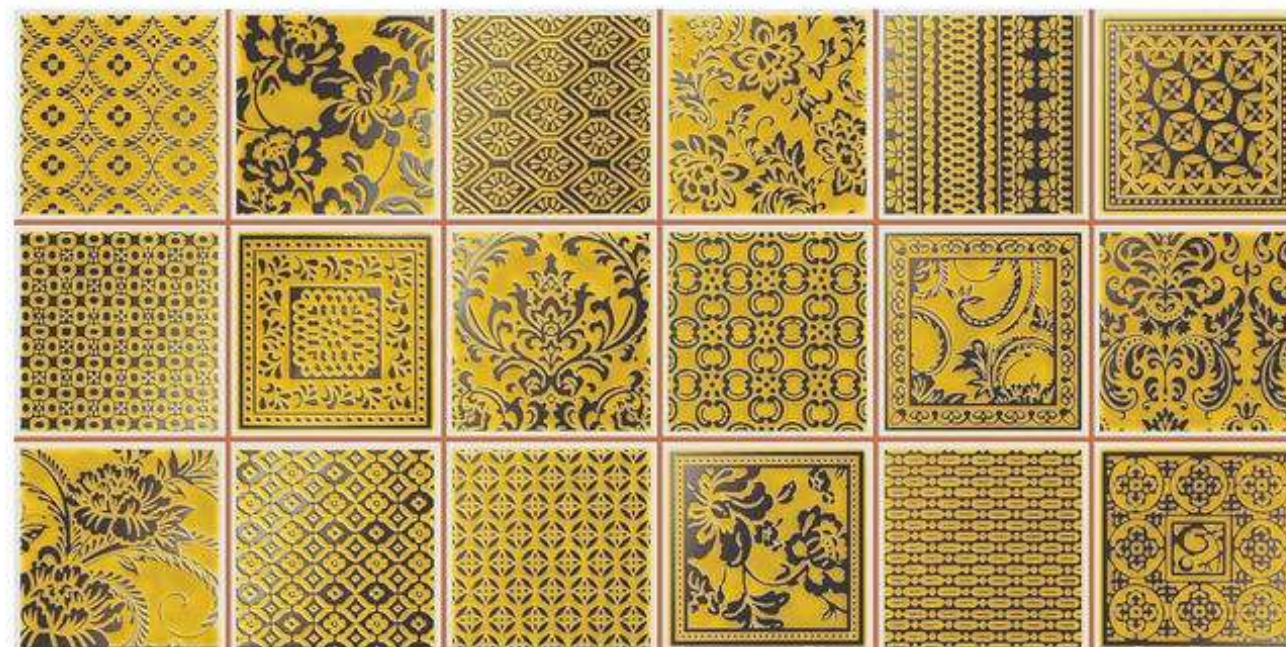

Decor Tolkien Yellow

D44

30 x 60 cm (Pre-cut 10 x 10 cm)

DIFFERENT DESIGNS IN EACH BOX

2 x 30 cm

2 x 30 cm

2,5 x 30 cm

2,5 x 30 cm