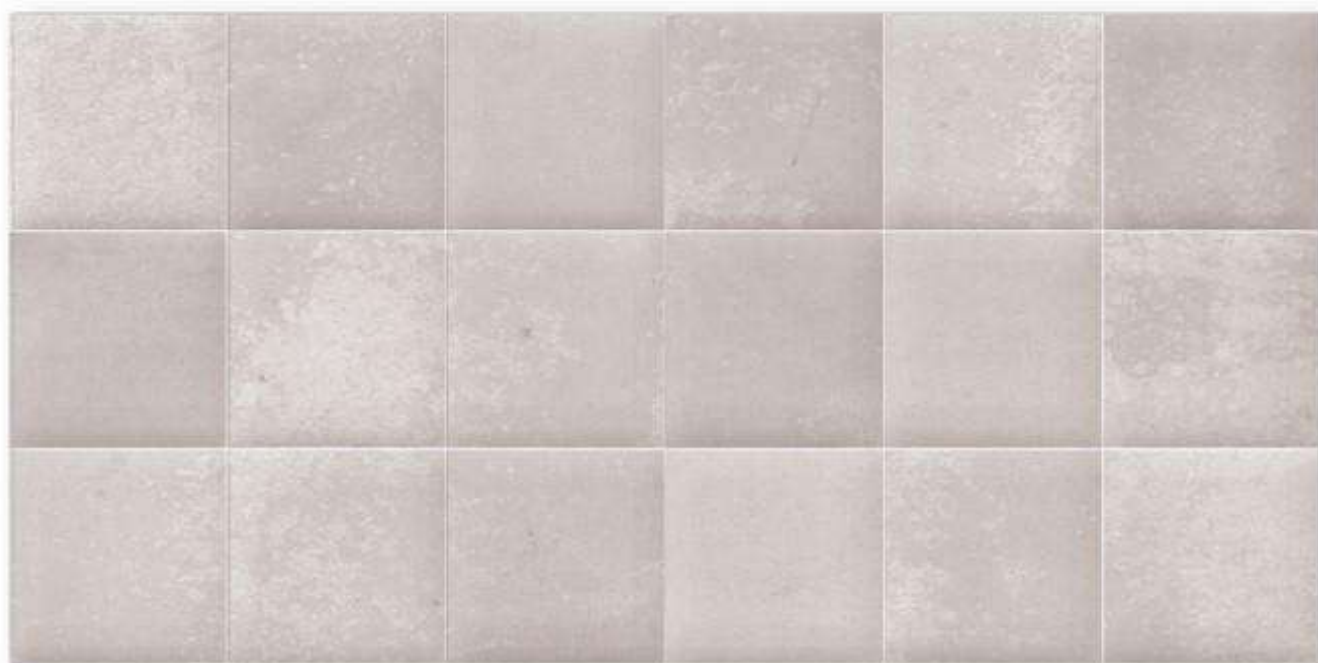

Dorian Cement

G7

30 x 60 cm (Pre-cut 10 x 10 cm)

DIFFERENT DESIGNS IN EACH BOX