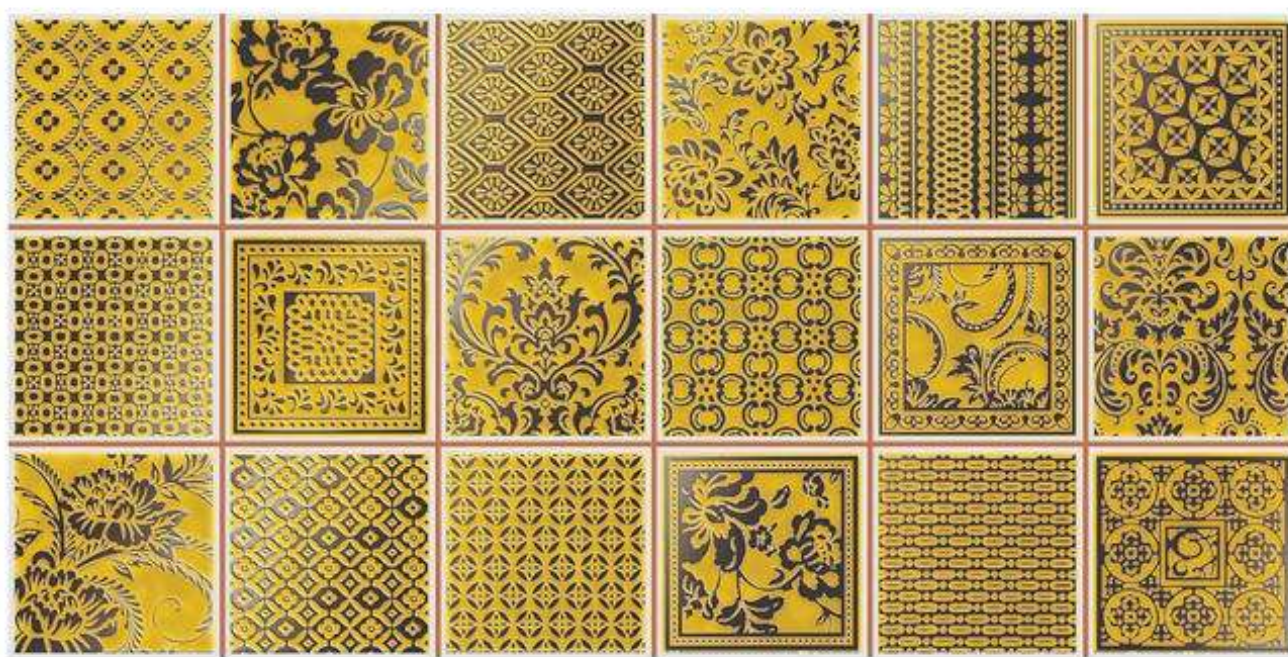

Decor Tolkien Yellow

D44

30 x 60 cm (Pre-cut 10 x 10 cm)

DIFFERENT DESIGNS IN EACH BOX

2,5 x 30 cm

2 x 30 cm

2,5 x 30 cm