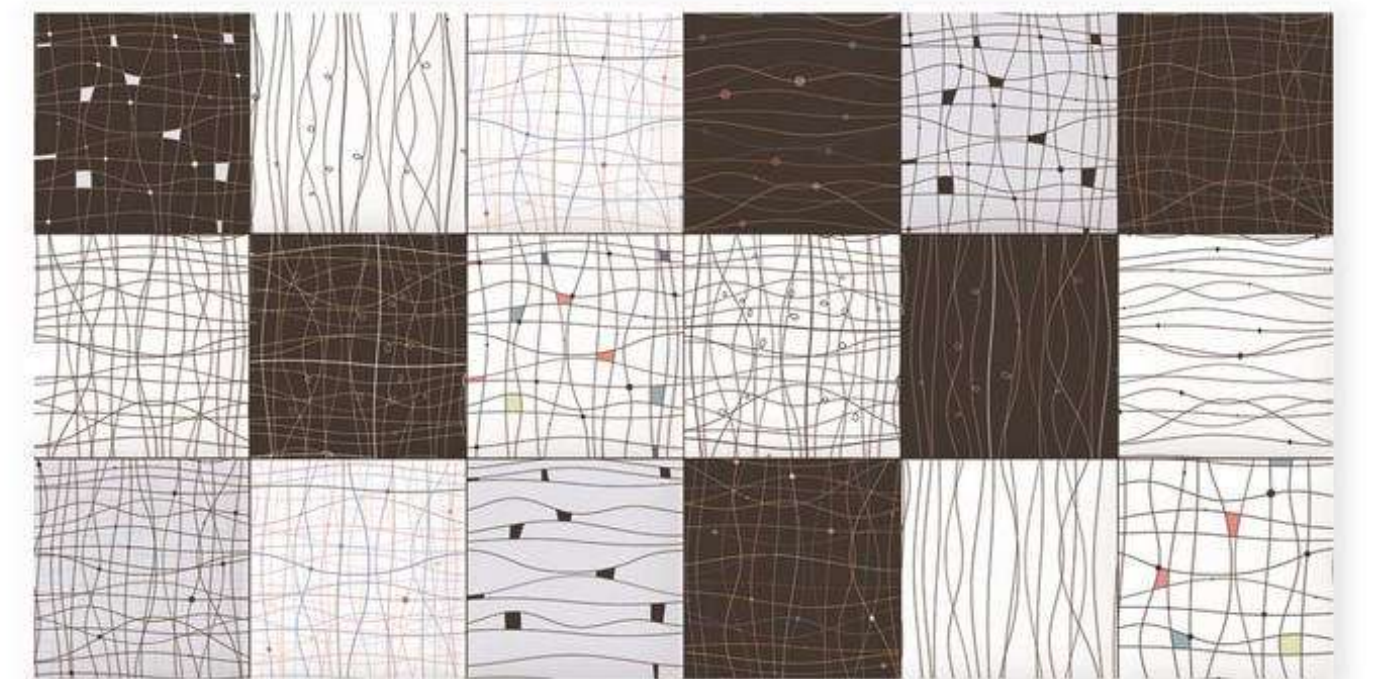

# Arti

---

**Arti** G7  
30 x 60 cm ( Pre-cut 10 x 10 cm )

**Modus White** G6  
30 x 60 cm

**Decor Ada** G8  
30 x 60 cm ( Pre-cut 10 x 10 cm )  
*DIFFERENT DESIGNS IN EACH BOX*

**Decor Nur** G8  
30 x 60 cm ( Pre-cut 10 x 10 cm )  
*DIFFERENT DESIGNS IN EACH BOX*