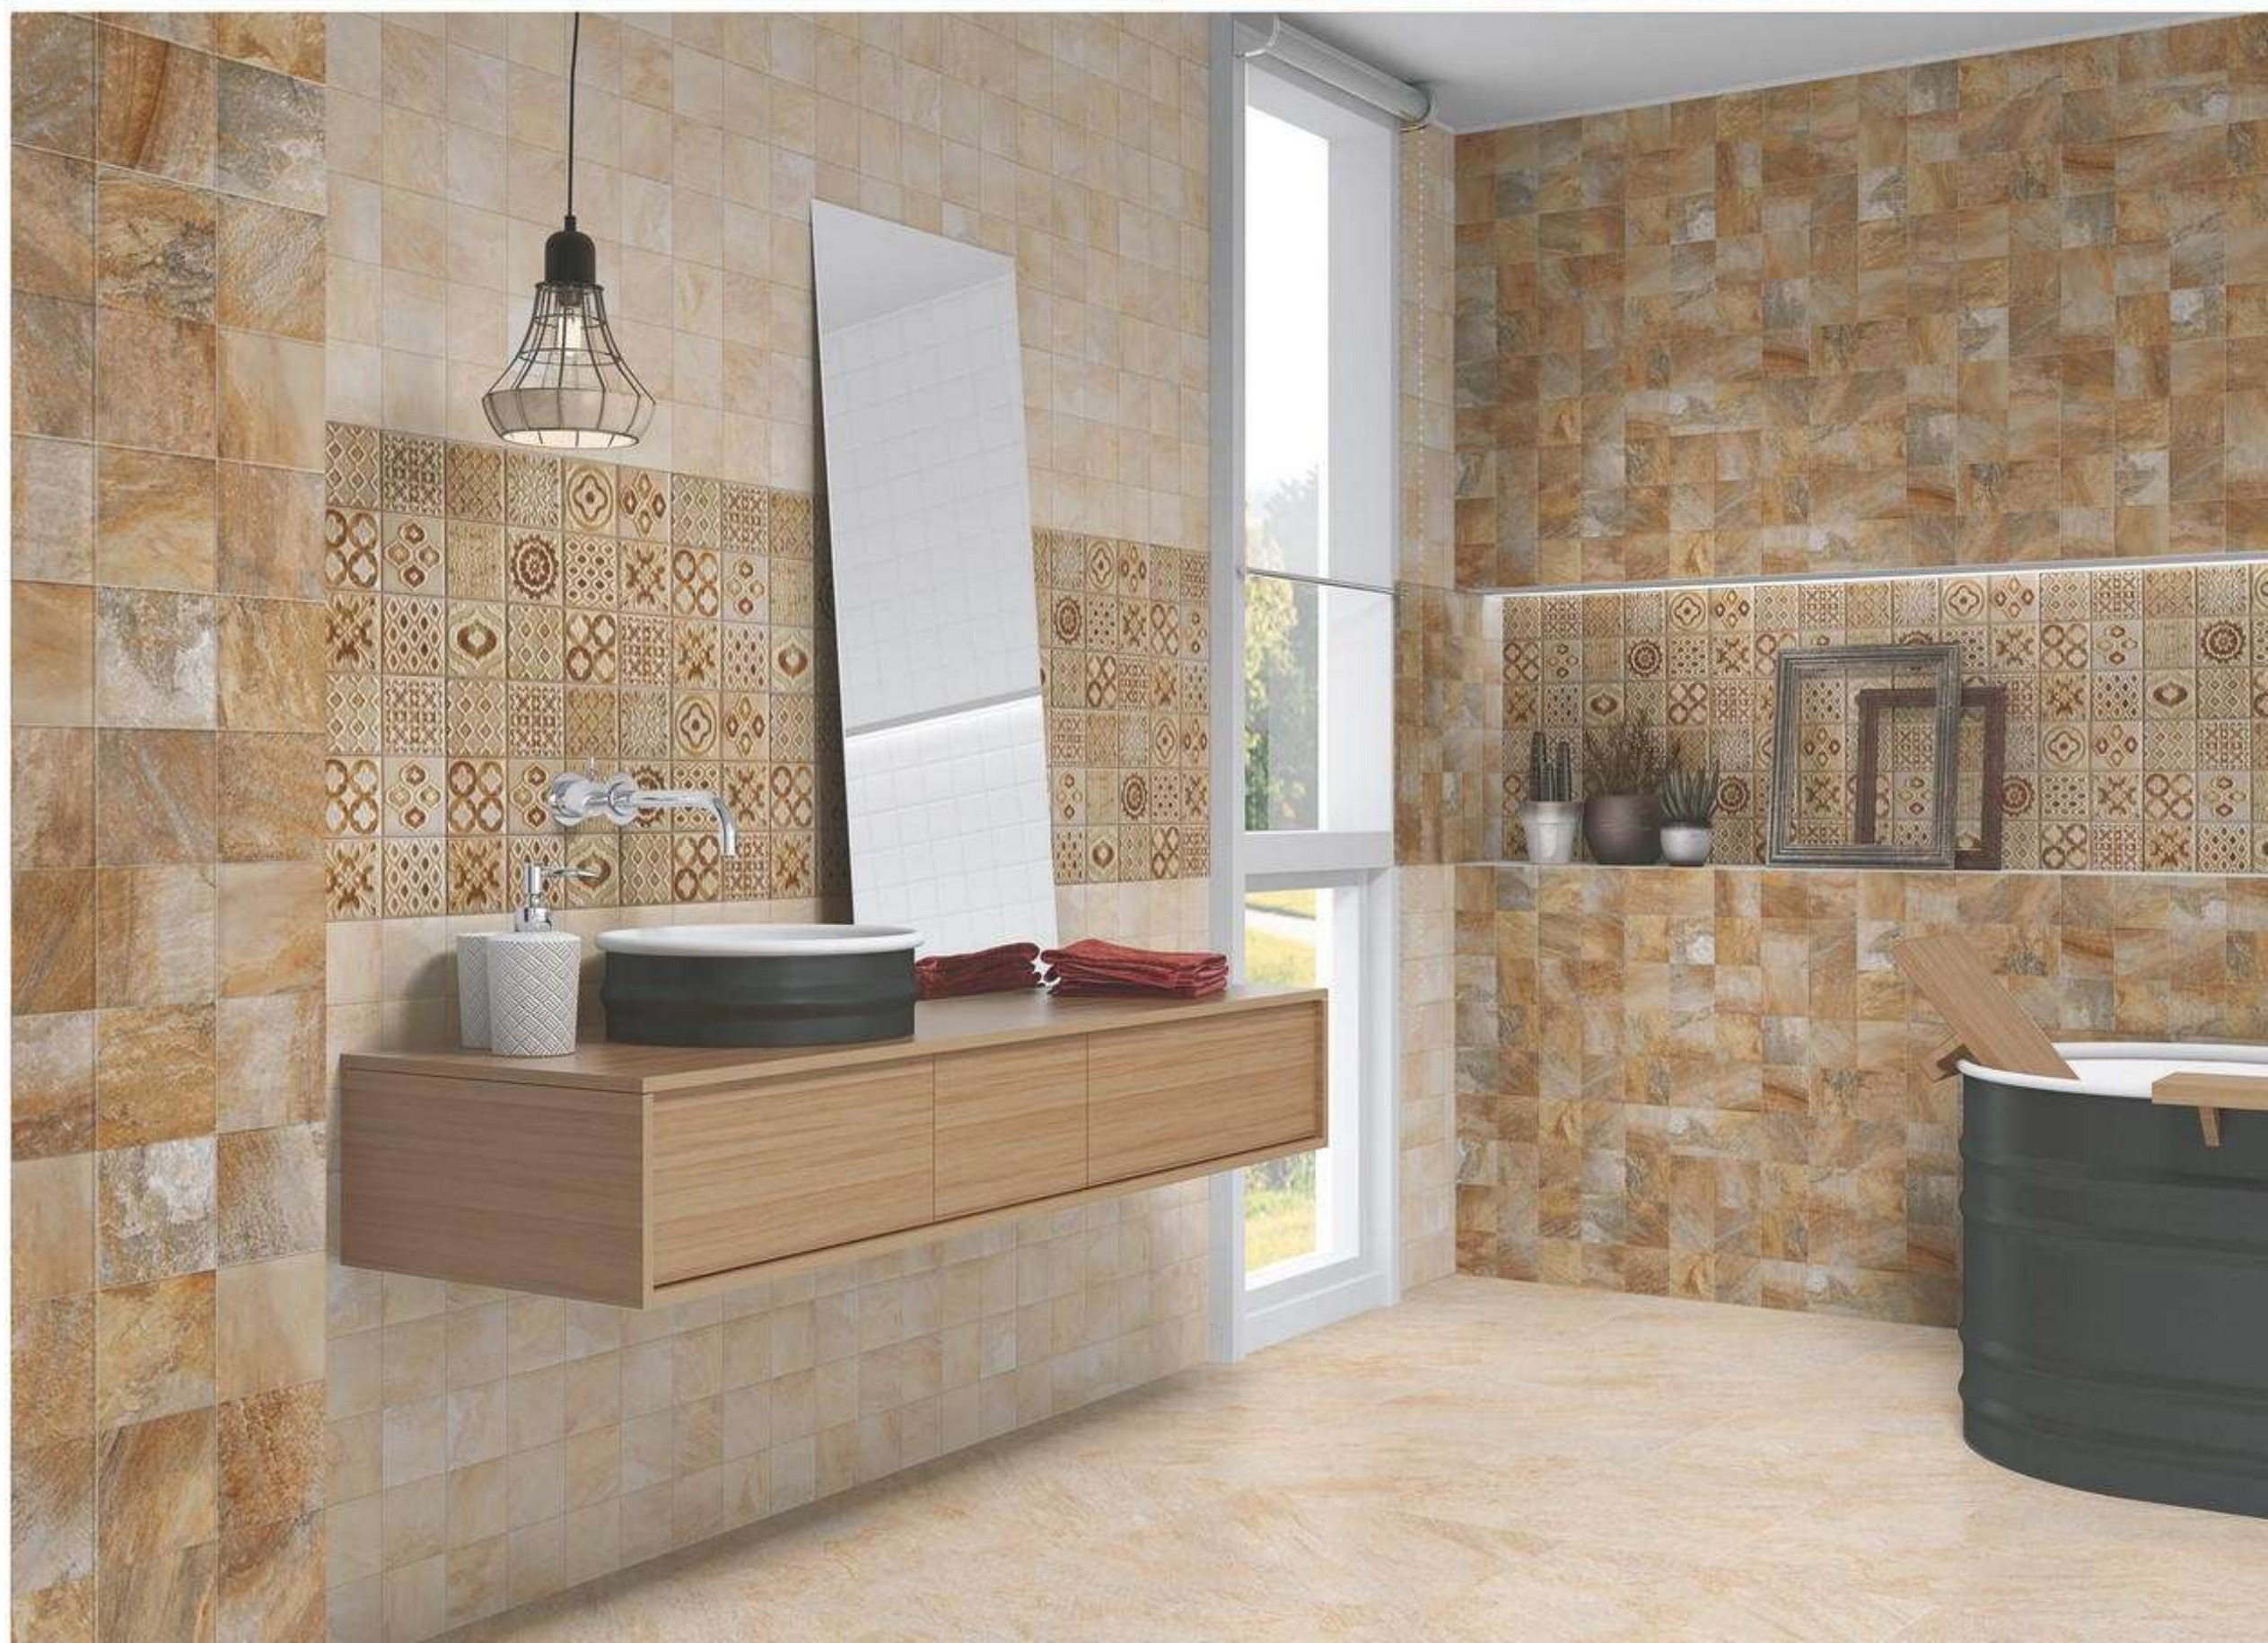

30 x 60 CM · PRE-CUT 10 x 10 CM

MATT FINISH

Combo Pauli Marfil D8

10 x 10 cm

DIFFERENT DESIGNS IN EACH BOX

Combo Pauli Gold D8

10 x 10 cm

DIFFERENT DESIGNS IN EACH BOX