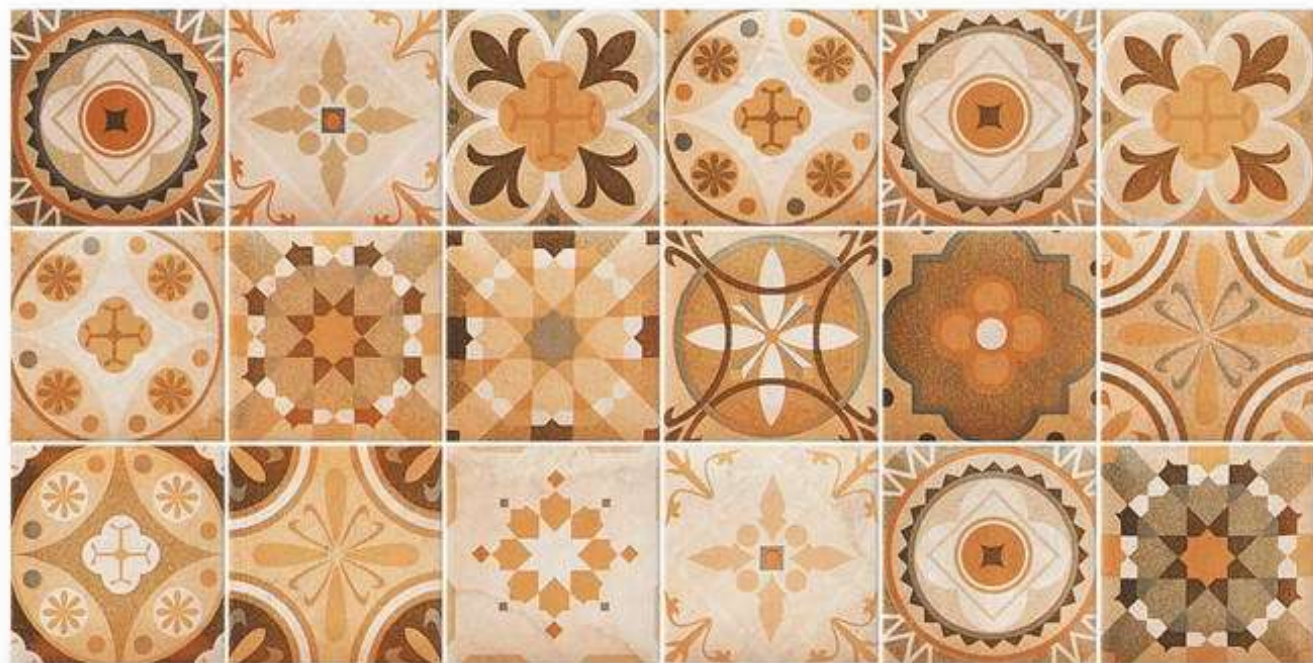

Decor Arhus

G8

30 x 60 cm (Pre-cut 10 x 10 cm)

DIFFERENT DESIGNS IN EACH BOX