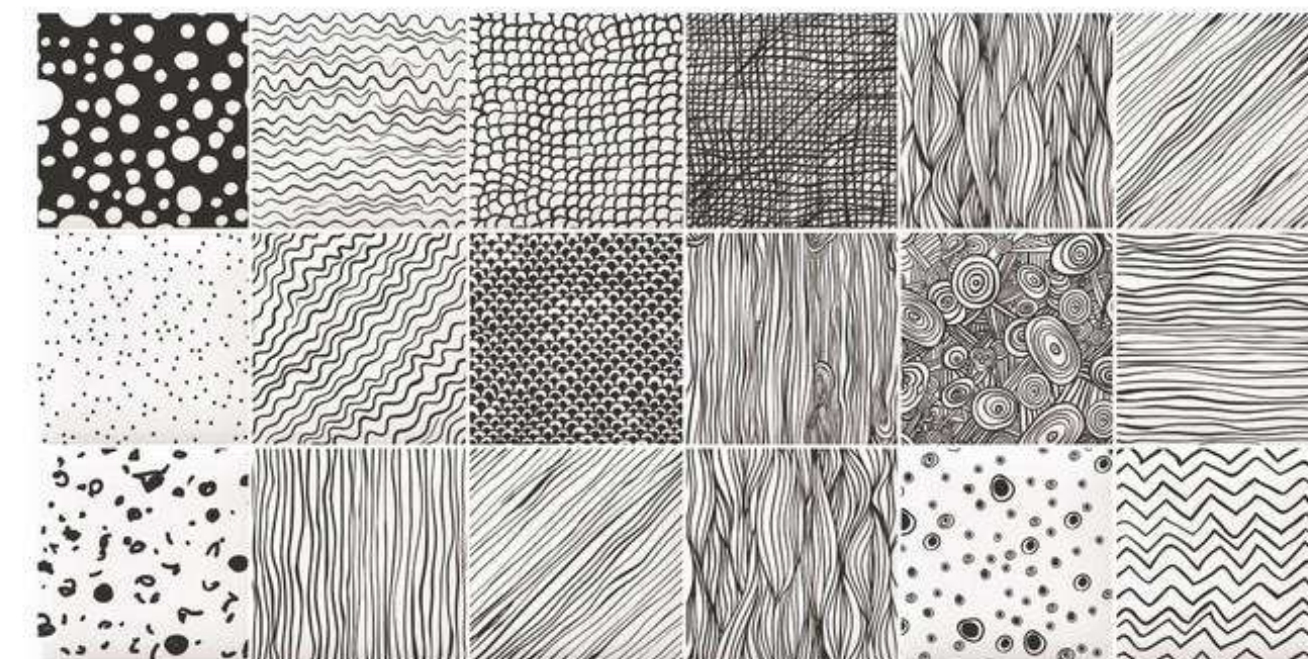

Decor Africa G8
30 x 60 cm (Pre-cut 10 x 10 cm)
DIFFERENT DESIGNS IN EACH BOX