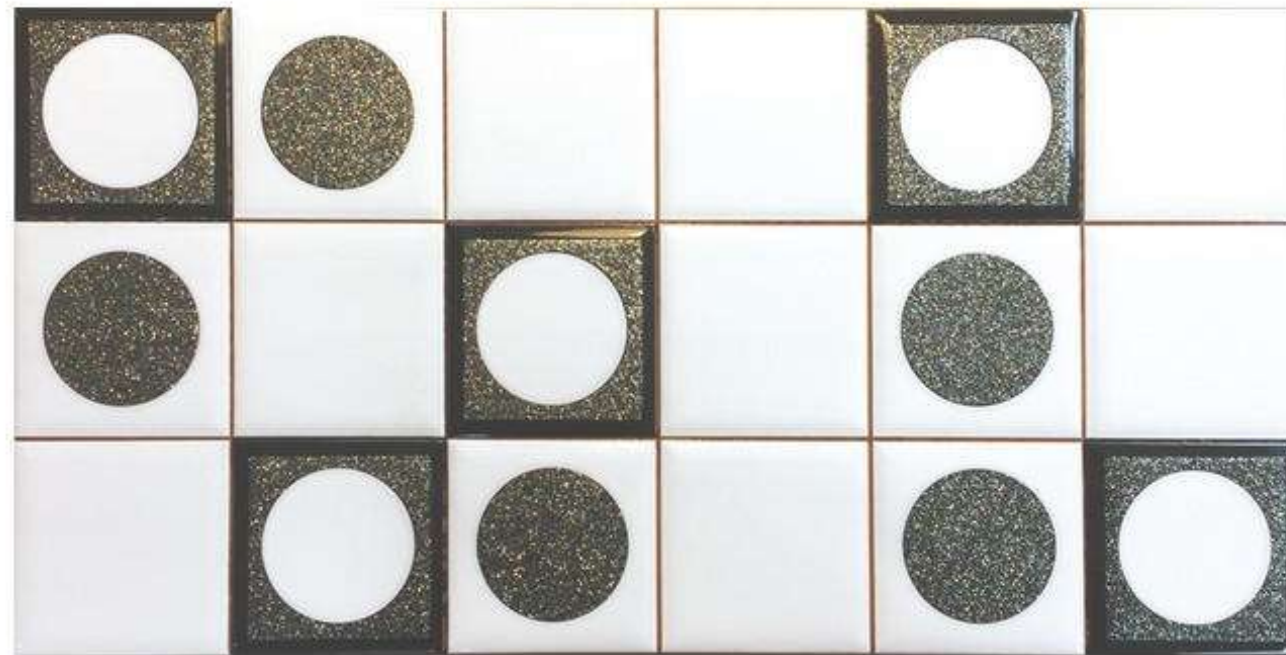

30 x 60 CM · PRE-CUT 10 x 10 CM

GLOSSY FINISH

Decor Bubble

D42

30 x 60 cm (Pre-cut 10 x 10 cm)

DIFFERENT DESIGNS IN EACH BOX