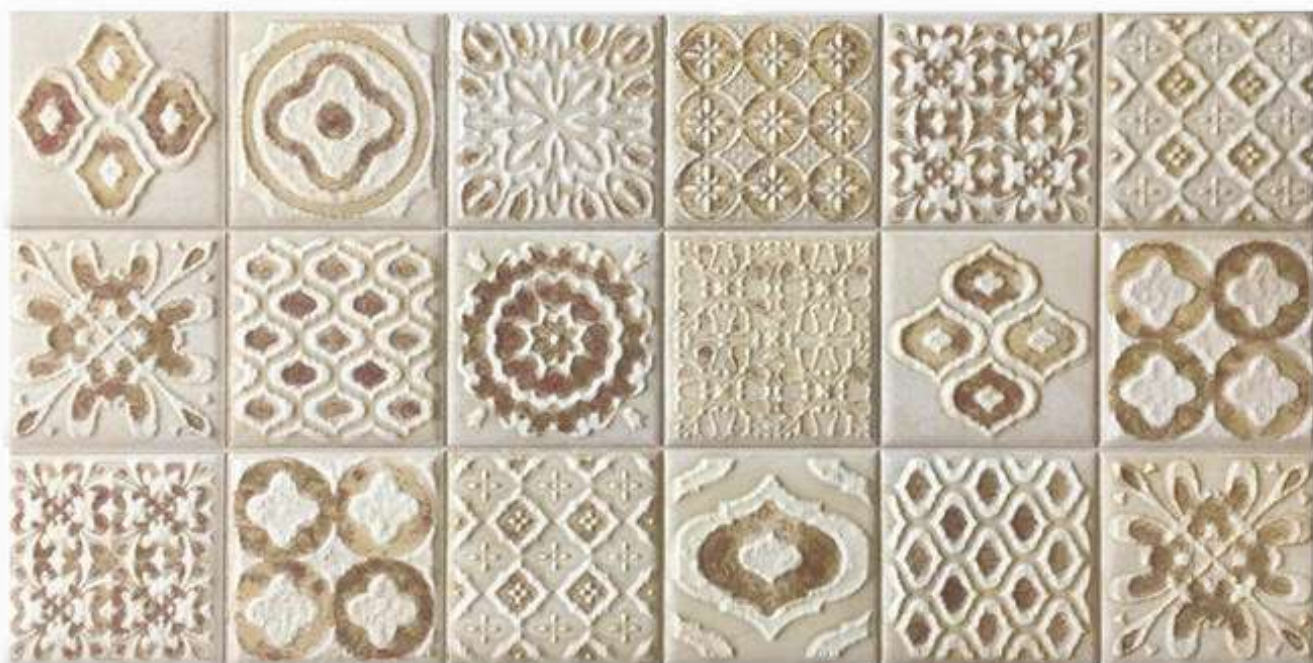

Decor Moon

D52

30 x 60 cm (Pre-cut 10 x 10 cm)

DIFFERENT DESIGNS IN EACH BOX