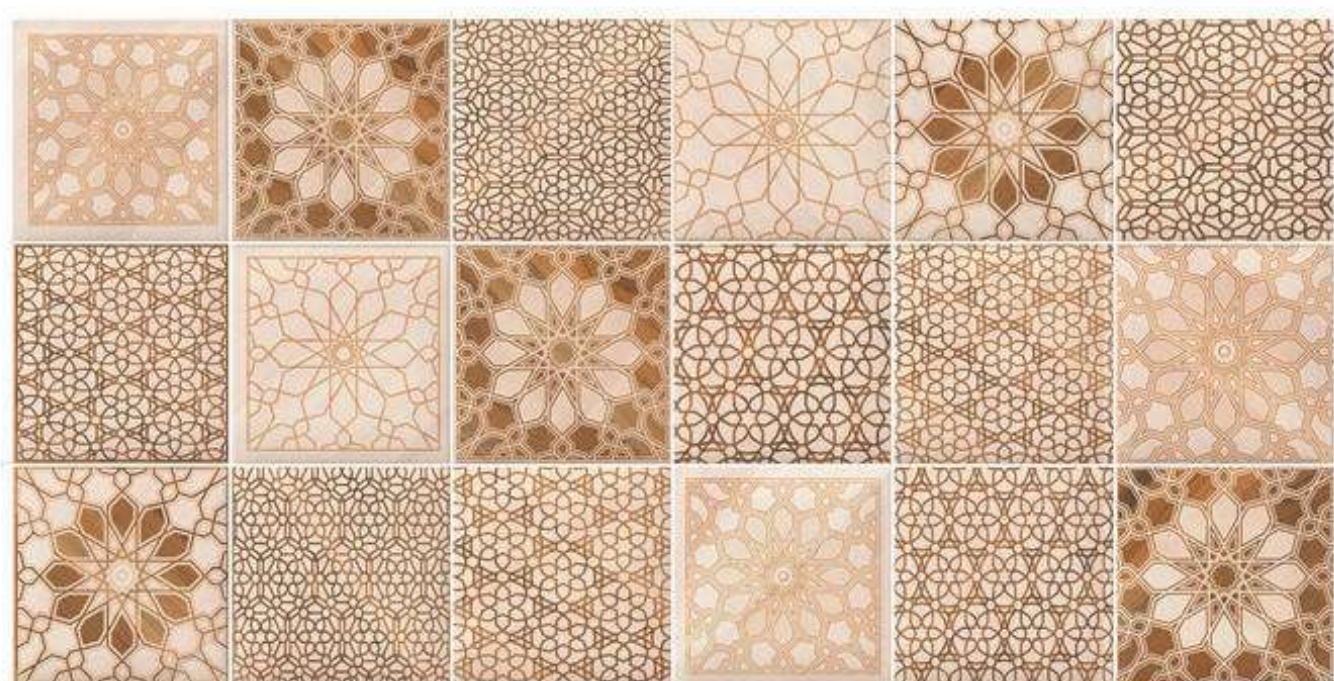

G6

30 x 60

*DIFFERENT DESIGNS IN EACH BOX*

**Torelo Soho Cream** D27

2 x 30 cm

**Decor Bergel**

G8

30 x 60 ( Pre-cut 10 x 10 cm )