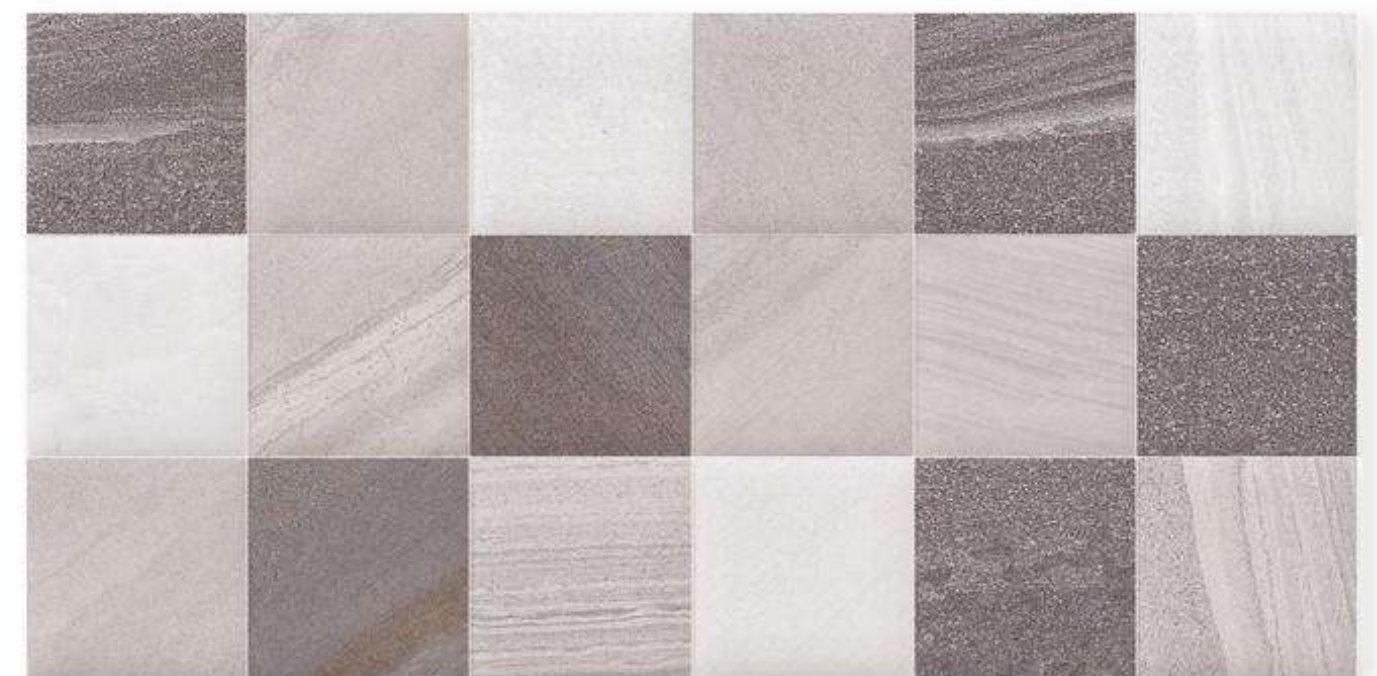

30 x 60 cm ( Pre-cut 10 x 10 cm )

*DIFFERENT DESIGNS IN EACH BOX*

**Ohaio Mix Sand**

G7

30 x 60 cm ( Pre-cut 10 x 10 cm )

*DIFFERENT DESIGNS IN EACH BOX*

**Ohaio Mix Silver**

G7