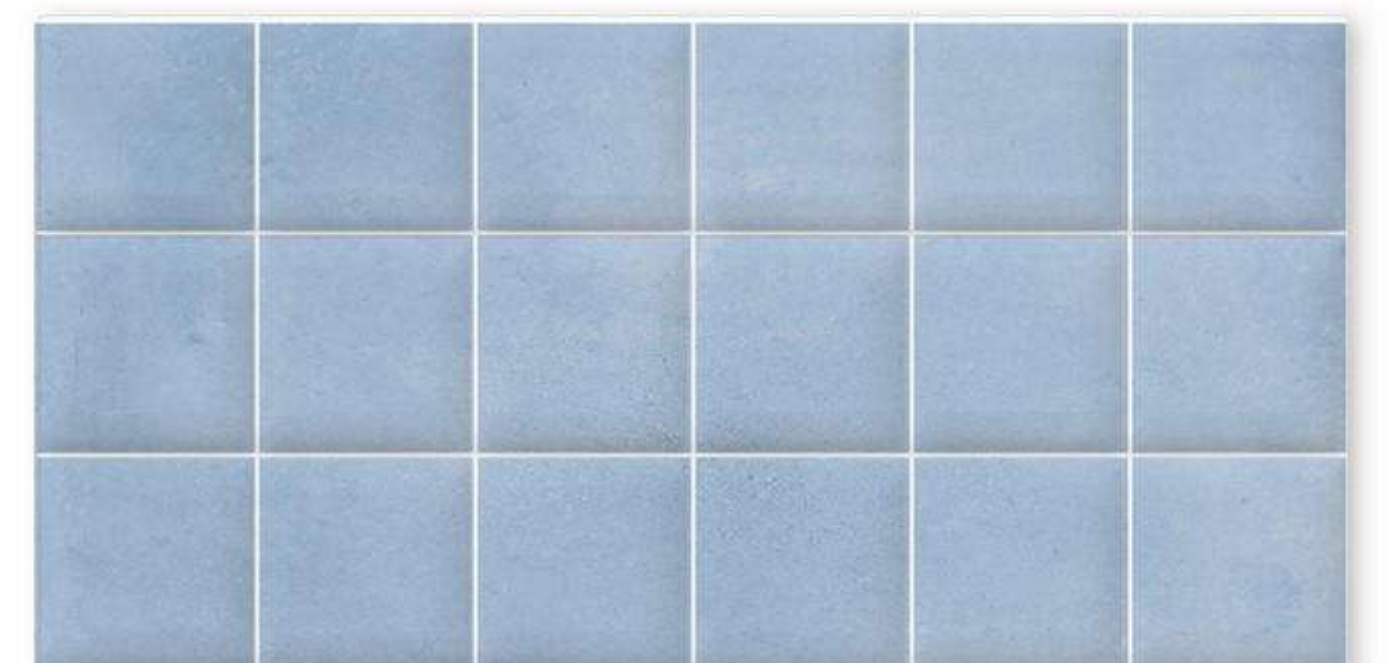

*DIFFERENT DESIGNS IN EACH BOX*

**Dorian Siena**

G7

30 x 60 cm ( Pre-cut 10 x 10 cm )

*DIFFERENT DESIGNS IN EACH BOX*

**Dorian Aqua**

G7

30 x 60 cm ( Pre-cut 10 x 10 cm )