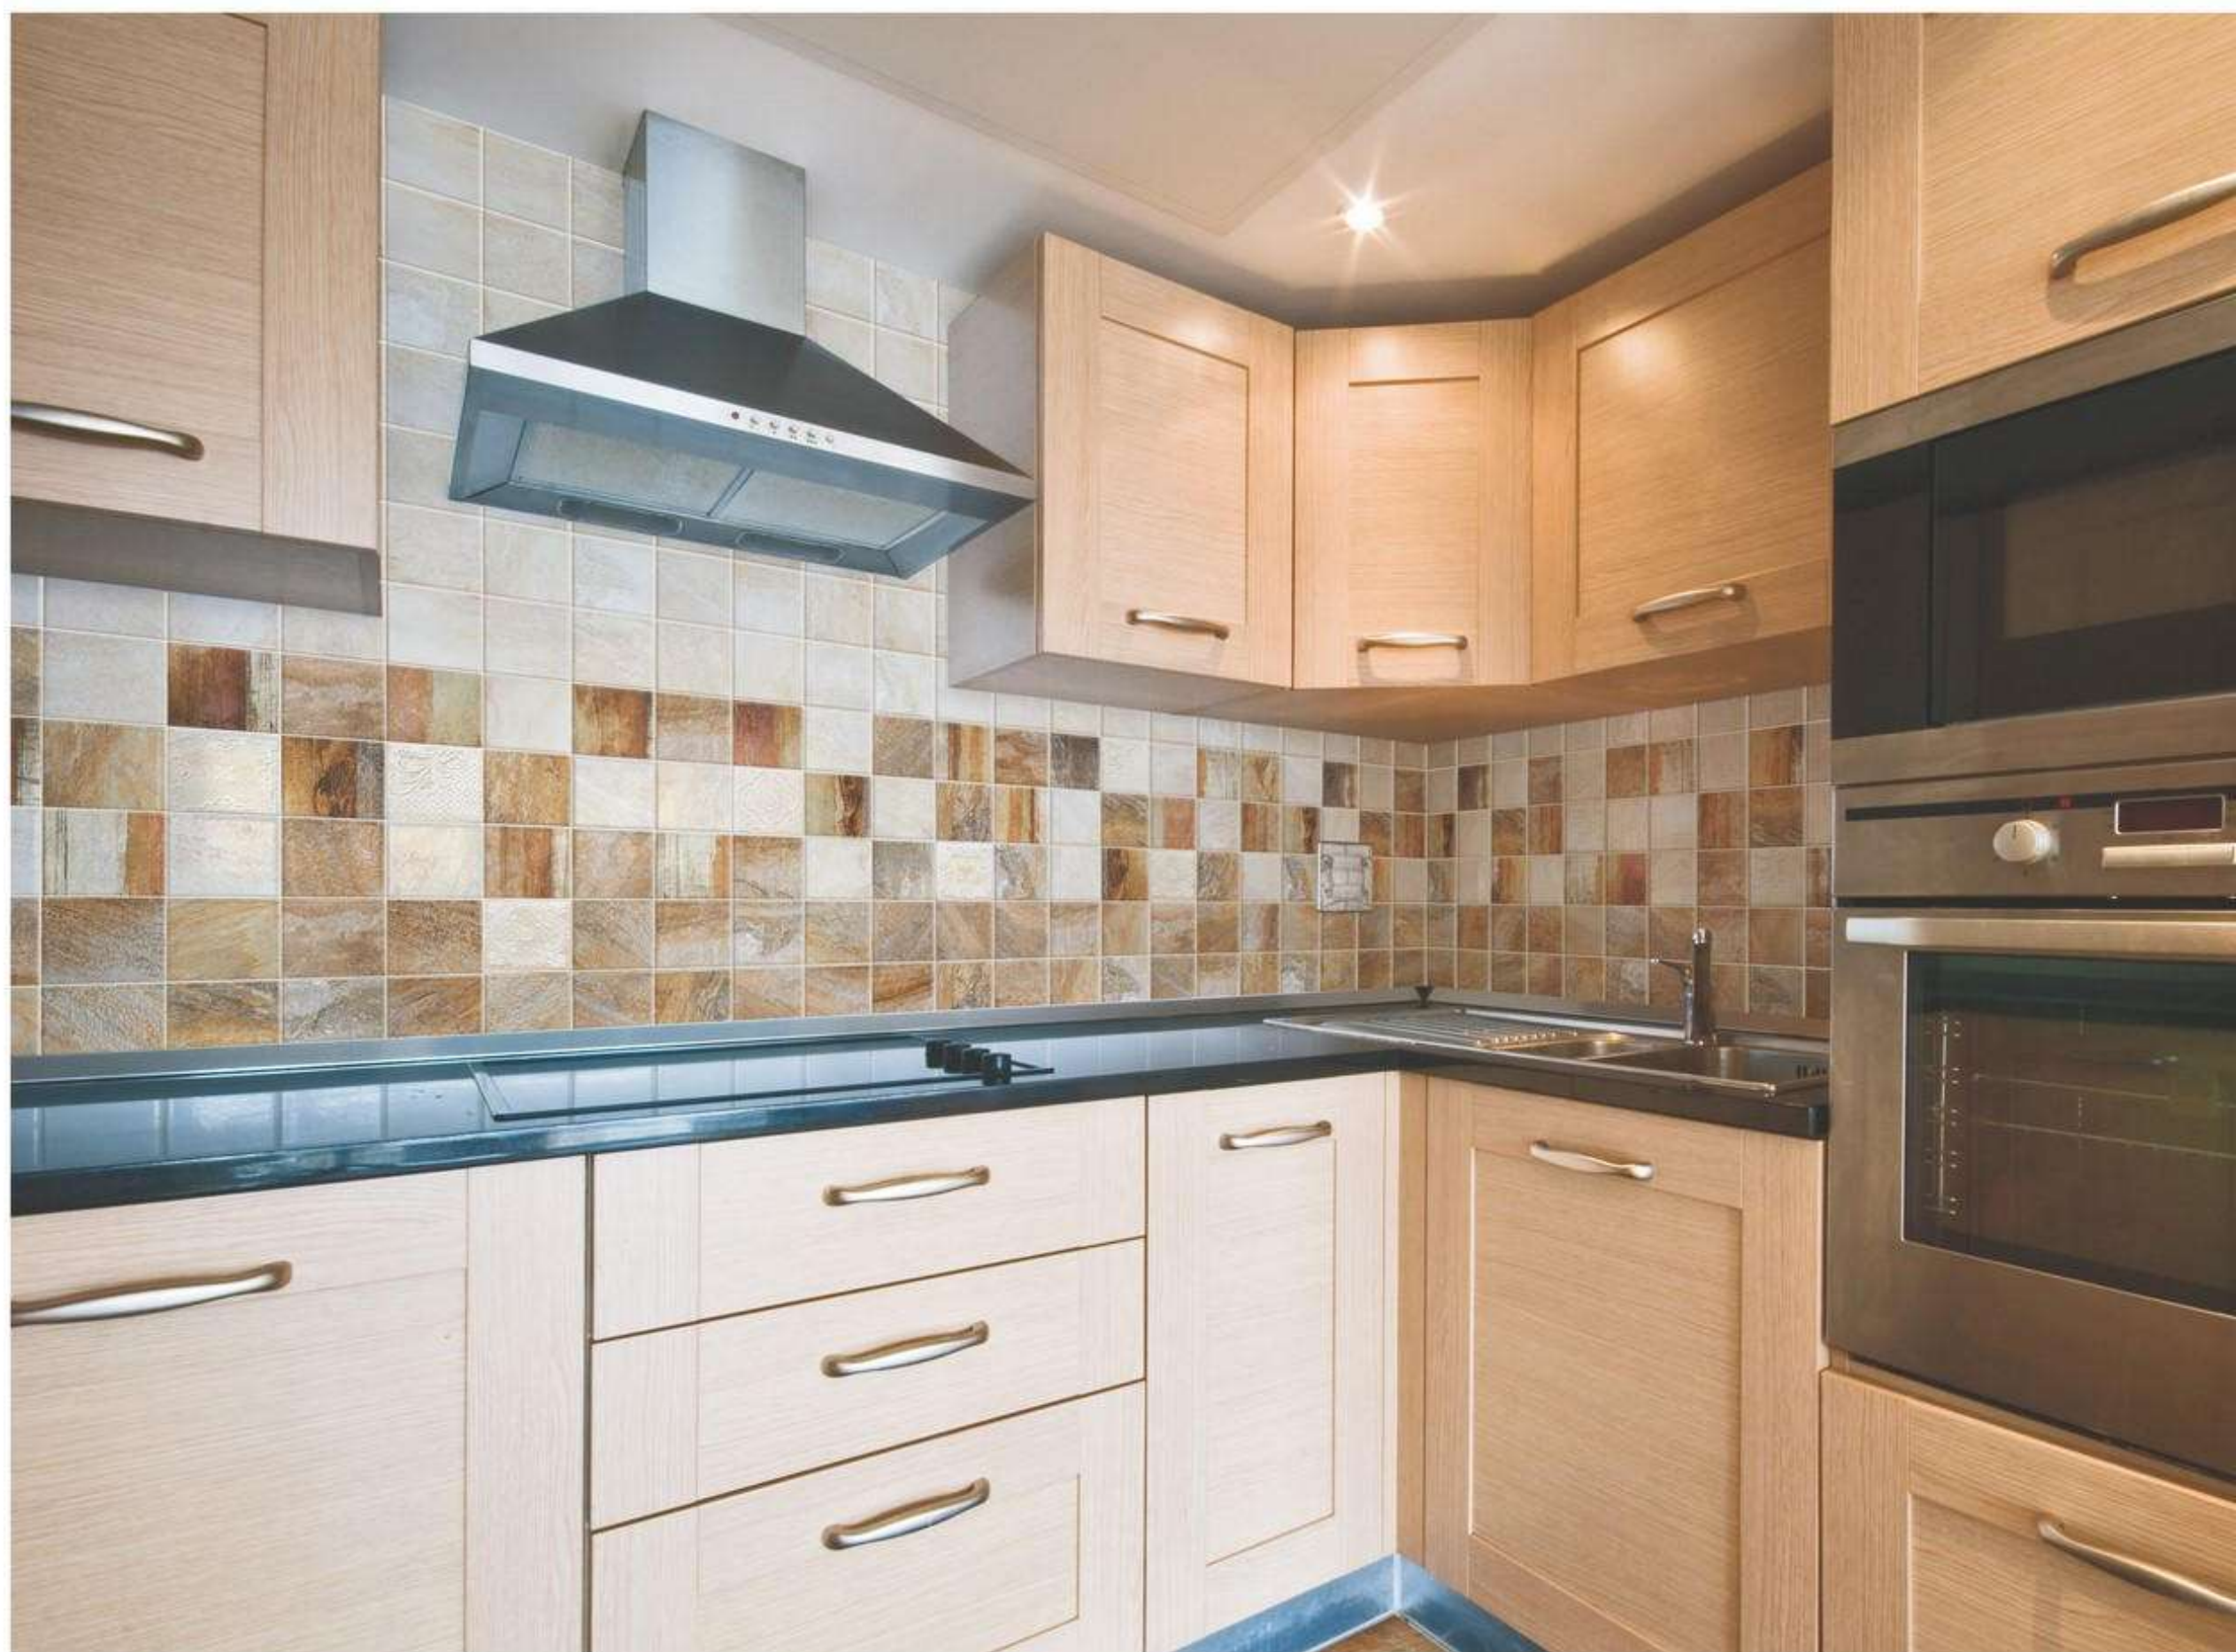

30 x 60 CM · PRE-CUT 10 x 10 CM

MATT FINISH

Combo Pauli Marfil D8

10 x 10 cm

DIFFERENT DESIGNS IN EACH BOX

Combo Pauli Gold D8

10 x 10 cm

DIFFERENT DESIGNS IN EACH BOX