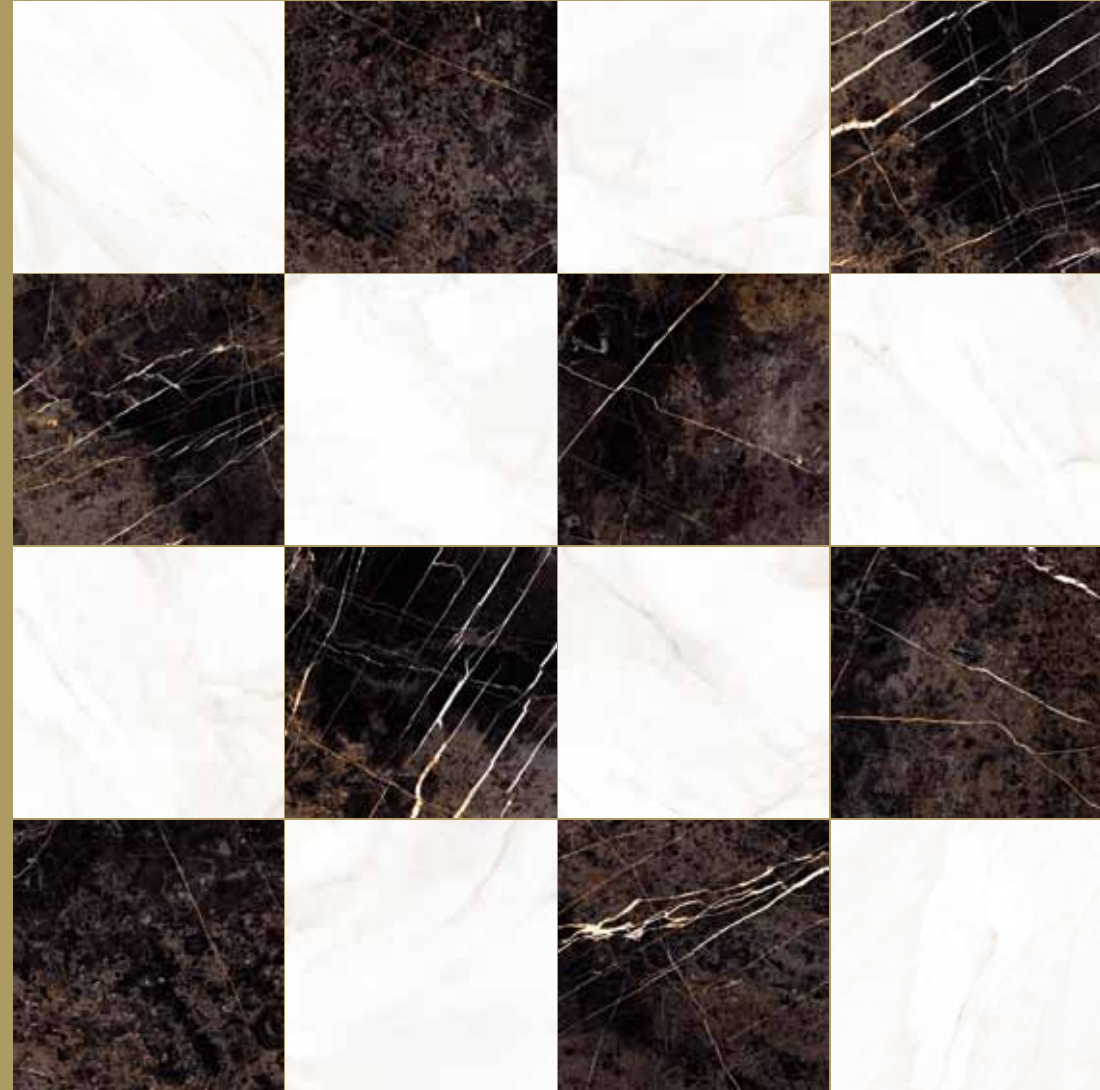

P48C 49X49
G0714001 LAURENT CREAM

P48E 49X49
G0714011 LAURENT MODUL CREAM

S630 49X49
G0714021 ANGULO POMPEII CREAM

S630 49X49
G0714031 CENEFA POMPEII CREAM

P48D 49X49
G071400K LAURENT BLACK

LAURENT BLACK / MISTERY WHITE