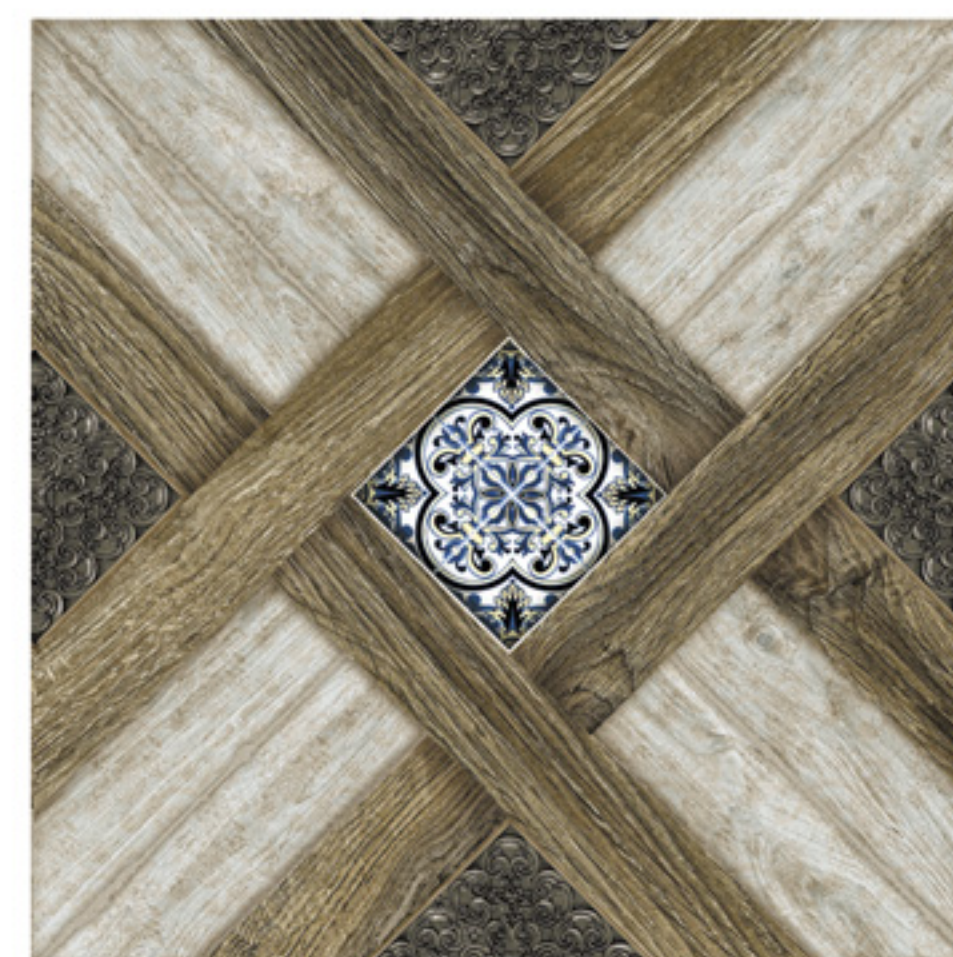

Castle Cerezo · 45 x 45 cm G5

Castle Pino · 45 x 45 cm G5

Castle Caoba · 45 x 45 cm G5

Rodapié Castle · 8 x 45 cm D30

Castle Ébano · 45 x 45 cm G5

Central decor (Caoba/Cerezo): Several designs in each box
Taco Central (Caoba/Cerezo): Diferentes diseños en cada caja