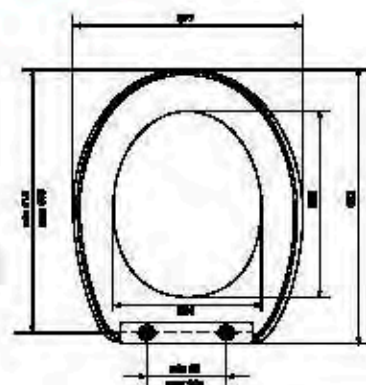

Smart soft closing, wide padding, easy clean system

Smart 08914
DUROPLAST
white / biały

BISK CATALOGUE 2015 / KATALOG BISK 2015