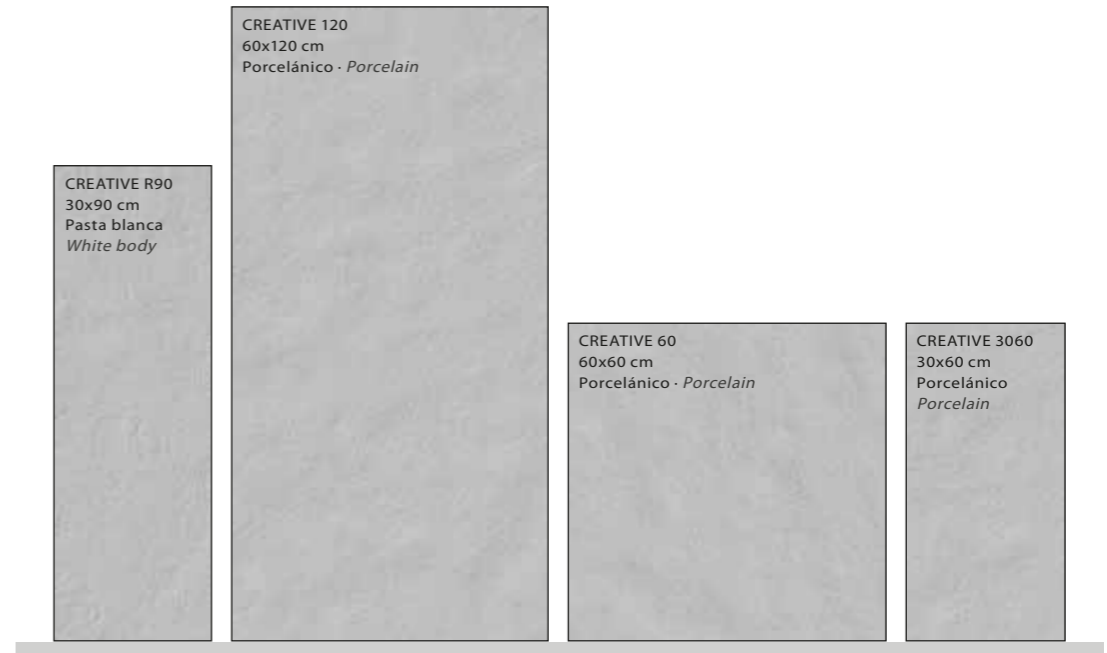

Formatos · Size options:

La colección · The collection

Del trabajo artesano de nuestros diseñadores nace la colección Creative. Una mezcla de cemento trabajado sobre una superficie pétrea, que se traduce en una armónica combinación de ambos materiales. En algunas zonas se respiran vetas y minúsculas piedras, mientras que en otras el cemento es el protagonista. Se han creado así una gran variedad de piezas cerámicas con un exquisito aspecto natural.

The Creative collection is based on the Artisan work of our designers. A cement mix crafted onto a stone surface, that translates into a harmonious combination of both materials. With areas of veins and minuscule stones, along with other areas where the cement takes centre stage. This has created a wide range of ceramic pieces, each with a natural exquisite look.