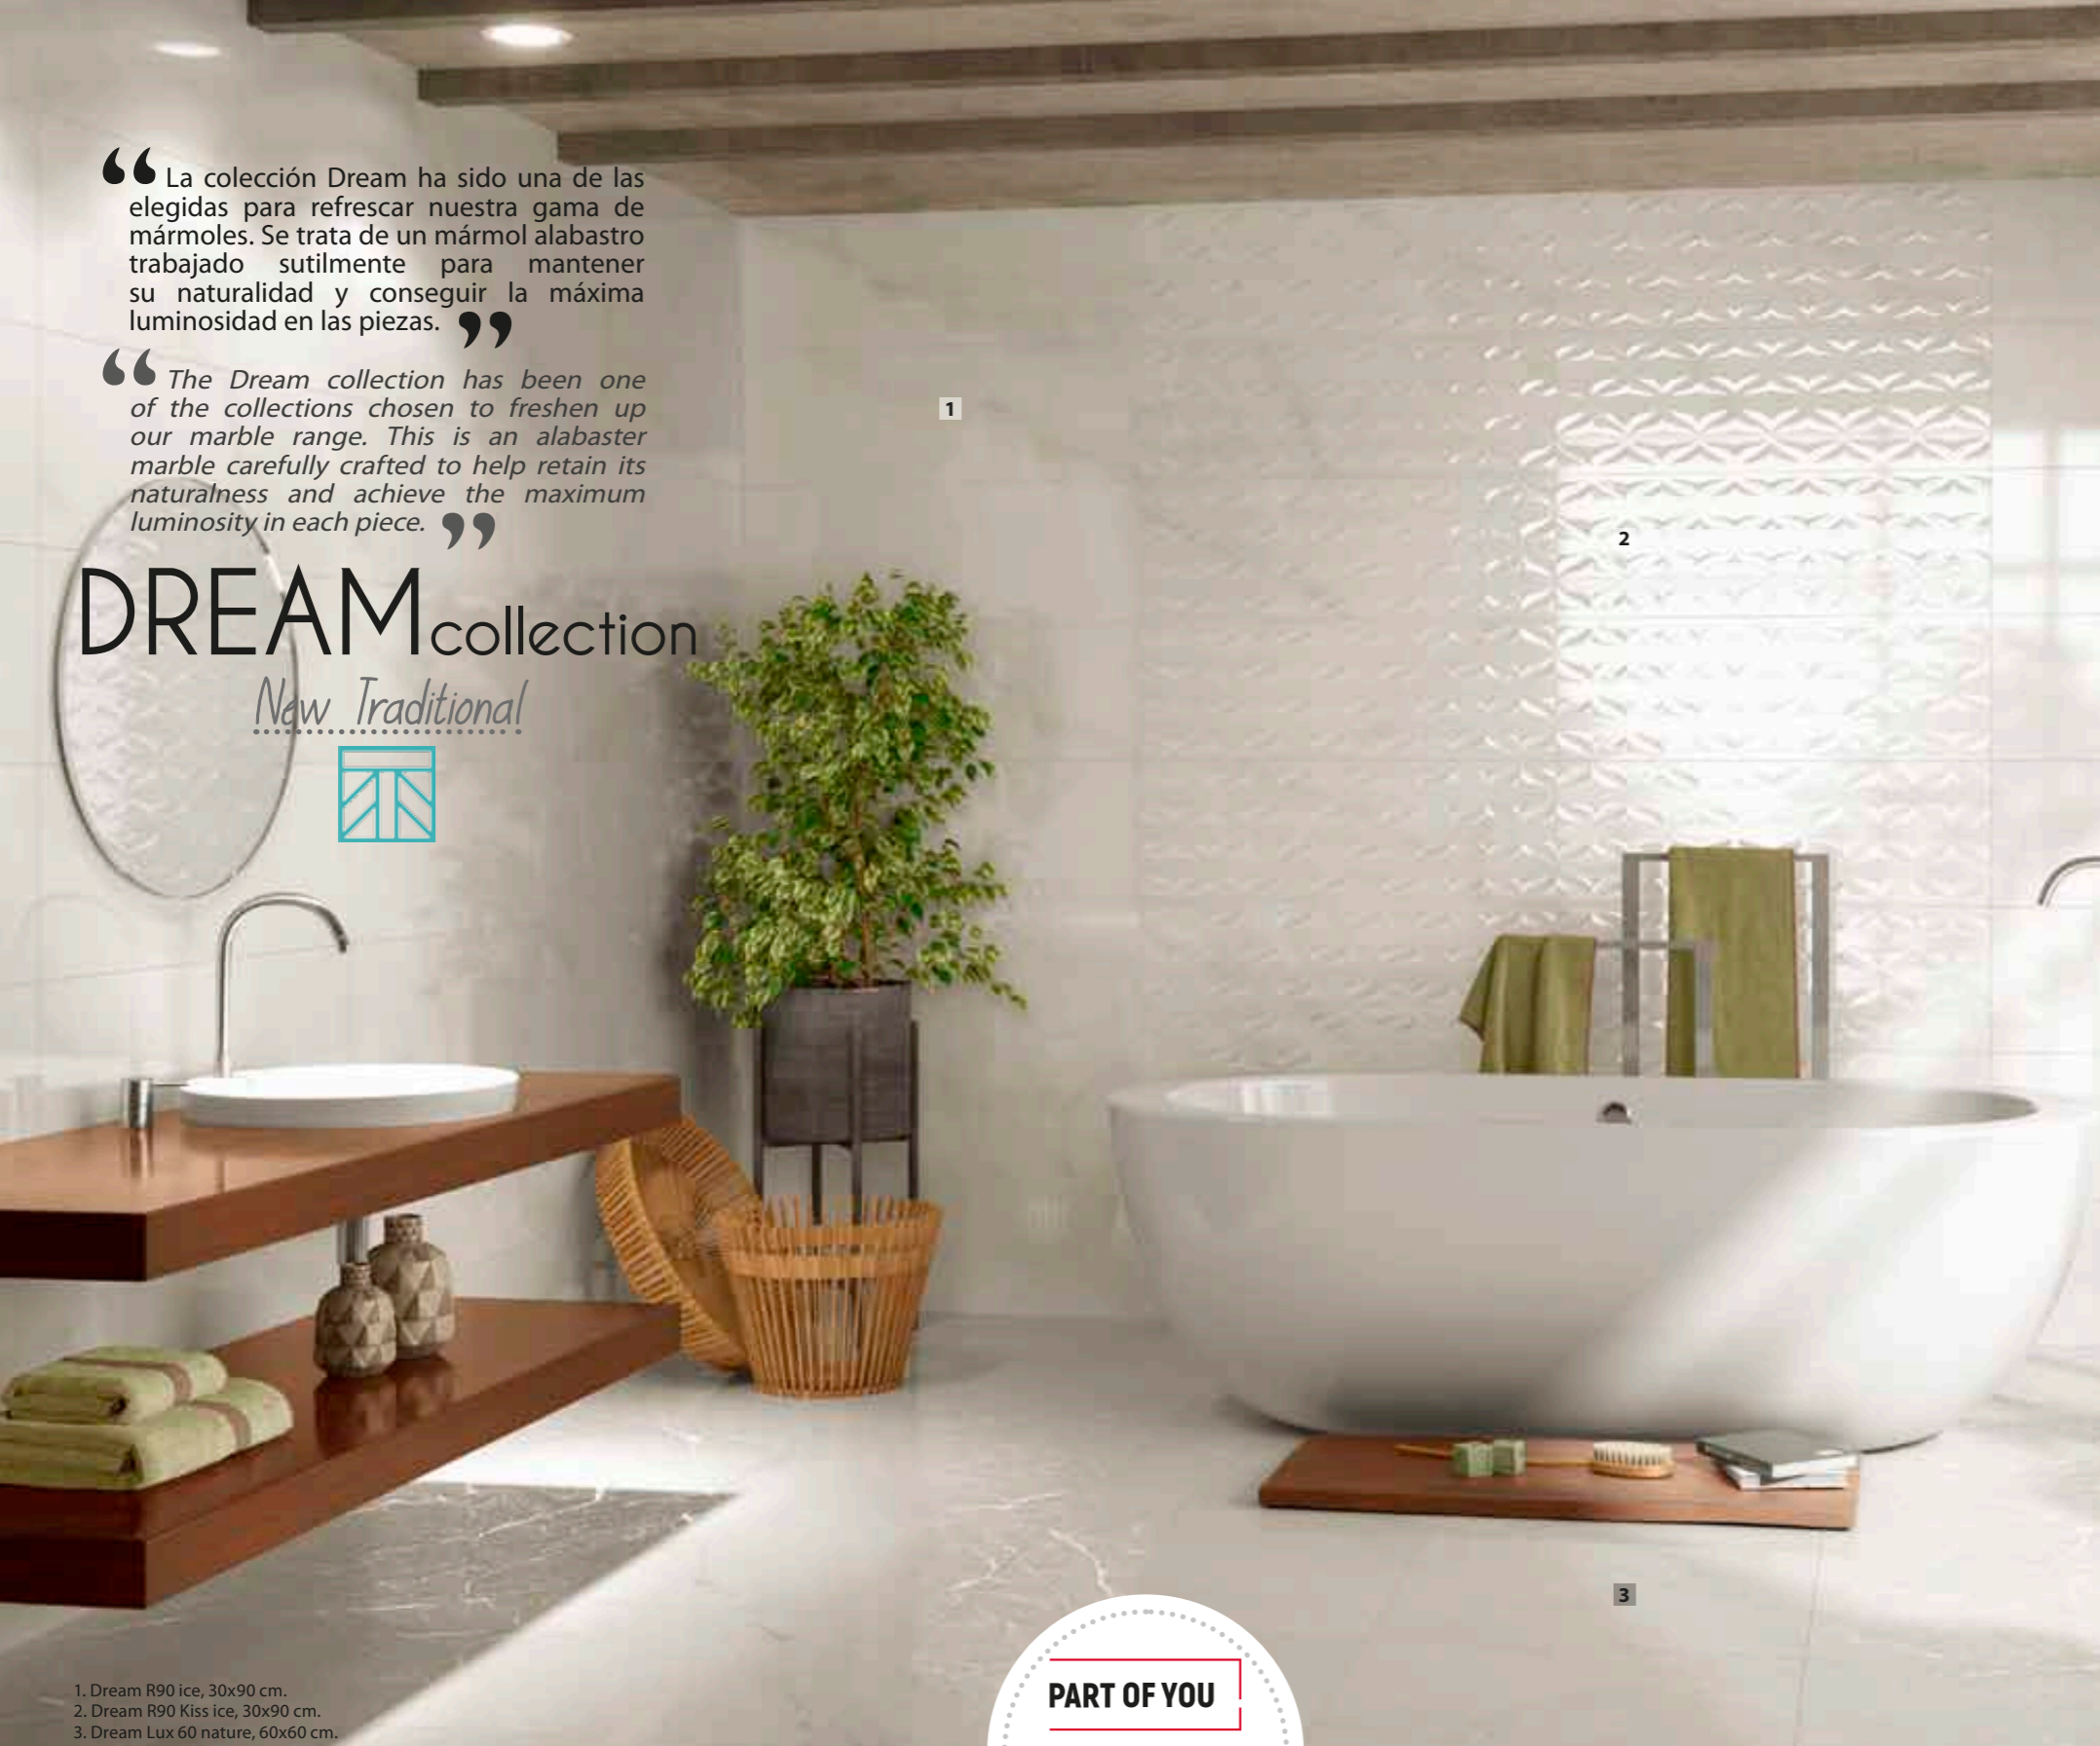

“ La colección Dream ha sido una de las elegidas para refrescar nuestra gama de mármoles. Se trata de un mármol alabastro trabajado sutilmente para mantener su naturalidad y conseguir la máxima luminosidad en las piezas. ”

“ The Dream collection has been one of the collections chosen to freshen up our marble range. This is an alabaster marble carefully crafted to help retain its naturalness and achieve the maximum luminosity in each piece. ”

DREAM collection

New Traditional

1

2

3

Decoración · Decoration:

1. Dream R90 Kiss ice, 30x90 cm.
2. Dream R90 Kiss nature, 30x90 cm.
3. Dream R90 Kiss marfil, 30x90 cm.