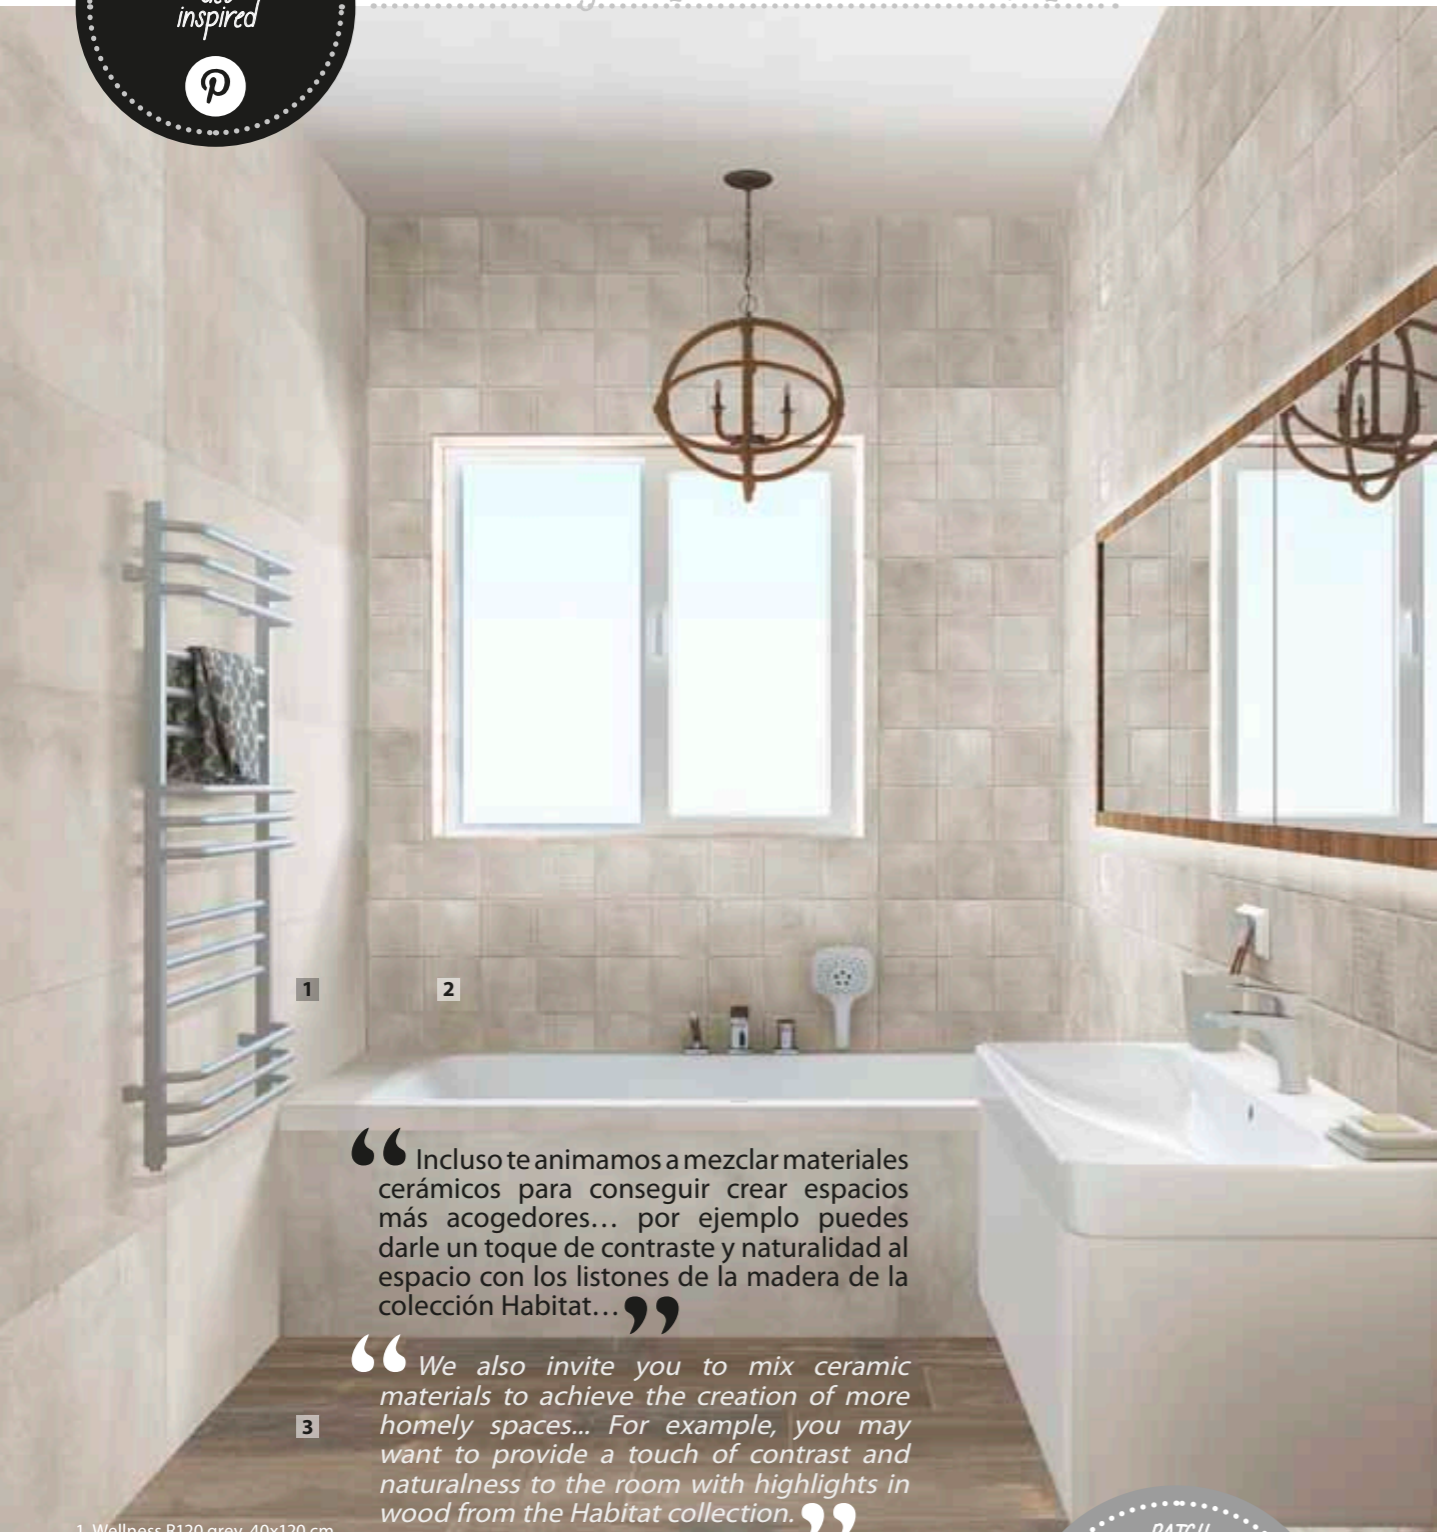

DESIGNcollection

Wall: White body 40x120cm · Floor: Porcelain 19,4x120cm