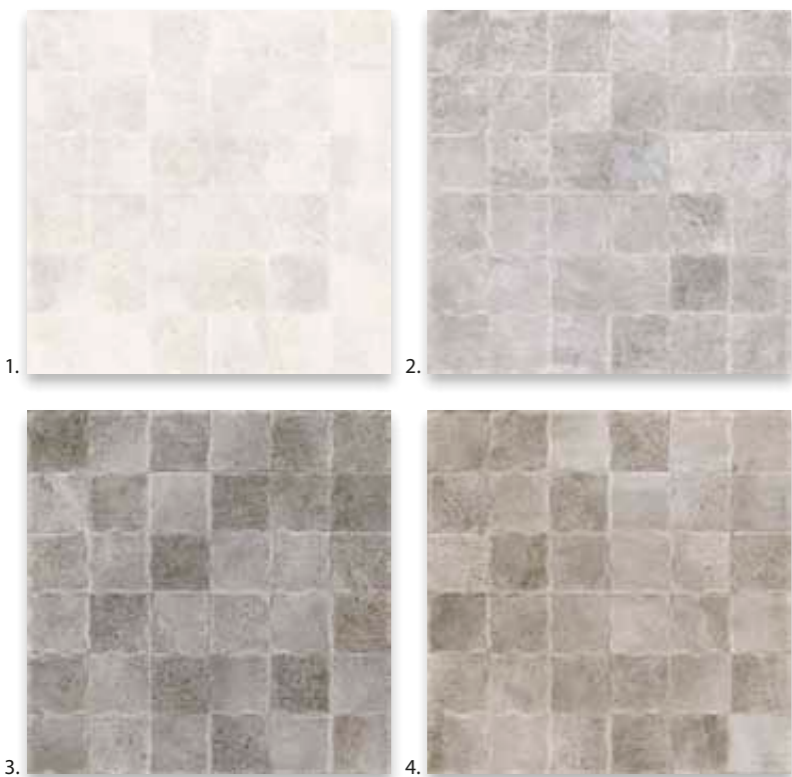

Decoración · Decoration:

1. Decorado Creative 60 pearl, 60x60 cm.
2. Decorado Creative 60 piedra, 60x60 cm.
3. Decorado Creative 60 dark, 60x60 cm.
4. Decorado Creative 60 terra, 60x60 cm.