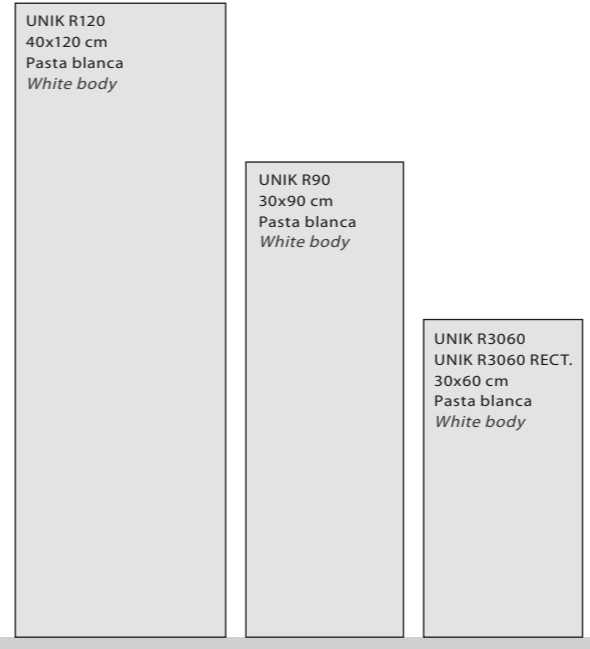

Formatos · Size options: