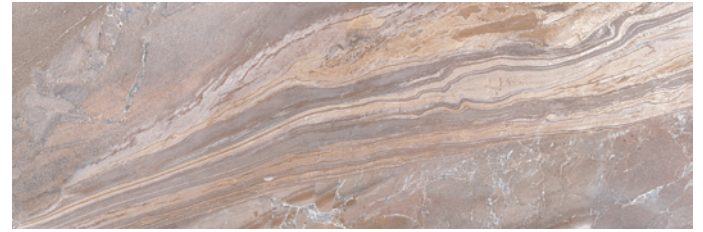

Xian R90 emerald
30x90 cm

B42