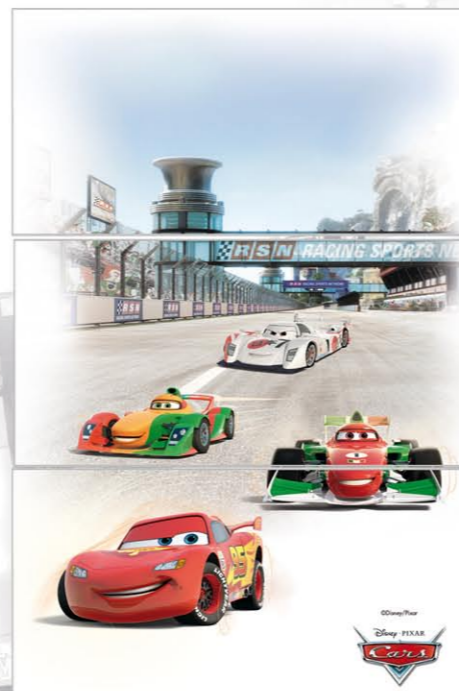

MATER R3060  
30x60 cm

MAKCK R3060  
30x60 cm

GUIDO&LUIGI R3060  
30x60 cm

RACER R3060  
30x60 cm

CHAMPION 60  
5x60 cm

CHAMPION 30  
5x30 cm

PISTON CUP 34 V R3060  
30x60 cm

FORMADO POR 3 PIEZAS  
IT'S MADE UP OF 3 PIECES