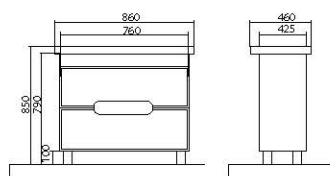

Бостон 85 / Boston 85

Тумба с умывальником
Cabinet with washbasin