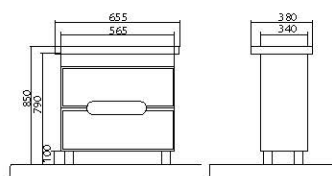

Модельный ряд / Model line

Бостон 65 / Boston 65

Тумба с умывальником
Cabinet with washbasin