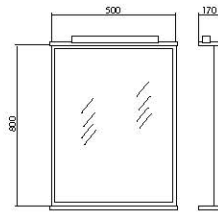

Декор 50 / Decor 50

Зеркало с подсветкой
Backlit mirror