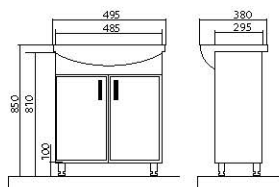

Модельный ряд / Model line

01K50

Тумба с умывальником
Cabinet with washbasin