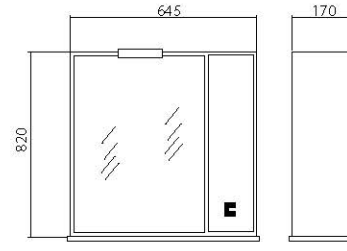

Мобис 65 (R) / Mobis 65 (R)

Зеркало с подсветкой
Backlit mirror