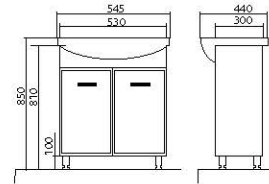

Декор 55 / Decor 55

Тумба с умывальником
Cabinet with washbasin