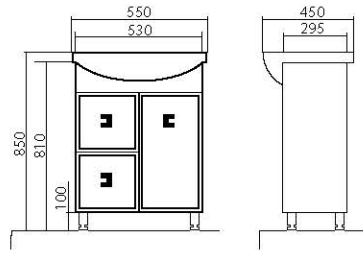

Мобис 55 / Mobis 55

Тумба с умывальником
Cabinet with washbasin