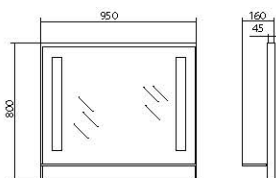

Милано 95 / Milano 95

Зеркало с подсветкой и полкой
Backlit mirror with shelf