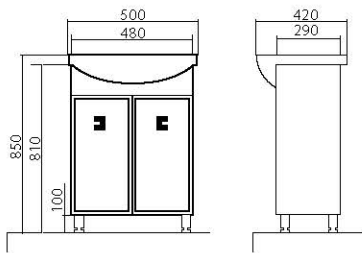

Модельный ряд / Model line

Мобис 50 / Mobis 50

Тумба с умывальником
Cabinet with washbasin