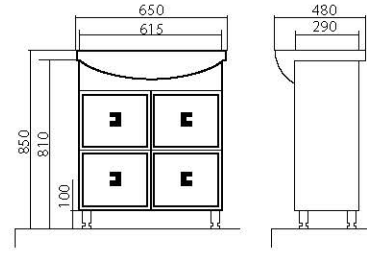

Мобис 65 / Mobis 65

Тумба с умывальником
Cabinet with washbasin