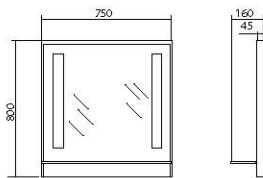

Милано 75 / Milano 75

Зеркало с подсветкой и полкой
Backlit mirror with shelf