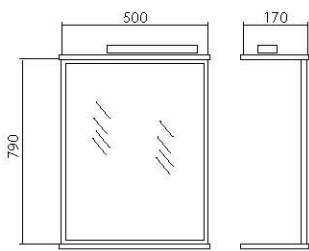

Мобис 50 / Mobis 50

Зеркало с подсветкой
Backlit mirror