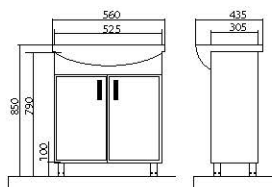

01S55

Тумба с умывальником
Cabinet with washbasin