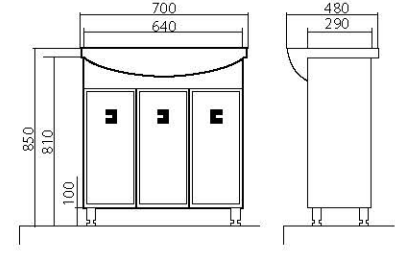

Мобис 70 / Mobis 70

Тумба с умывальником
Cabinet with washbasin