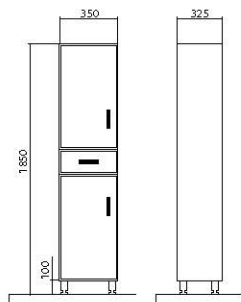

Оптимa (L) / Optima (L)

Пенал
Tall cabinet

На фото показаны смесители «Аква Родос» серии «Идеал» и аксессуары для ванной комнаты серии «Маттео».
The photo shows «Aqua Rodos» faucets of «Ideal» series and bath accessories of «Matteo» series.