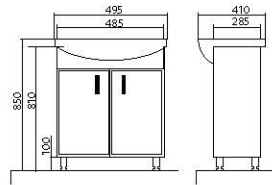

Декор 50 / Decor 50

Тумба с умывальником
Cabinet with washbasin