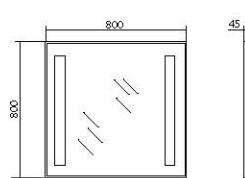

Милано 80 / Milano 80

Зеркало с подсветкой
Backlit mirror