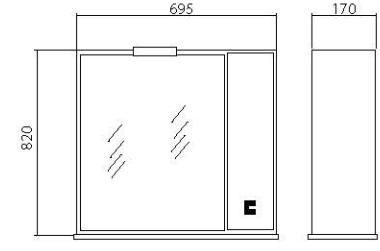

Мобис 70 (R) / Mobis 70 (R)

Зеркало с подсветкой
Backlit mirror