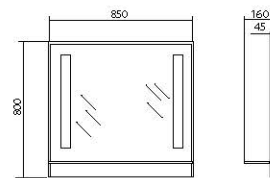

Милано 85 / Milano 85

Зеркало с подсветкой и полкой
Backlit mirror with shelf