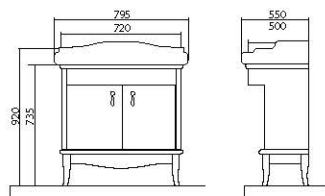

Модельный ряд / Model line

Микела 80 Бьянко Спарко / Кальвадос
Michela 80 Bianco Sparko / Calvados

Тумба с умывальником
Cabinet with washbasin