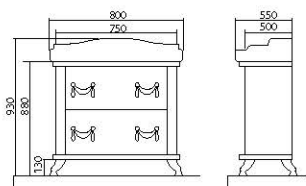

Модельный ряд / Model line

Арт Деко 80 айвори/итальянский орех
Art Deco 80 Ivory/Italian walnut

Тумба с умывальником
Cabinet with washbasin