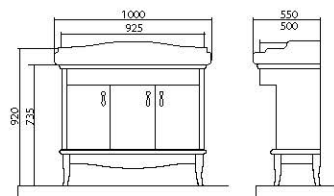

Микела 100 Бьянко Спарко / Кальвадос
Michela 100 Bianco Sparko / Calvados

Тумба с умывальником
Cabinet with washbasin