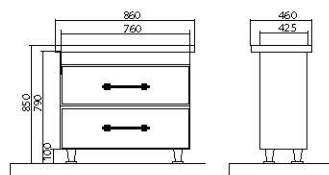

Империял 85 / Imperial 85

Тумба с умывальником
Cabinet with washbasin