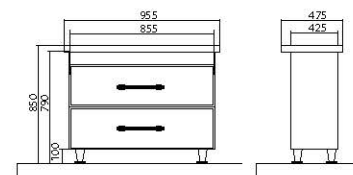

Империял 95 / Imperial 95

Тумба с умывальником
Cabinet with washbasin