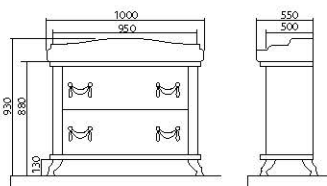

Арт Деко 100 айвори/итальянский орех
Art Deco 100 Ivory/Italian walnut

Тумба с умывальником
Cabinet with washbasin