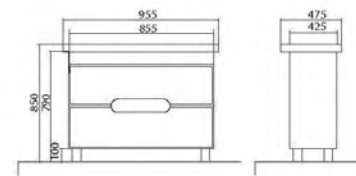

Бостон 95 / Boston 95

Тумба с умывальником
Cabinet with washbasin