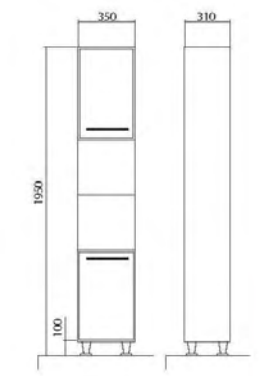

Студио (R) / Studio (R)
Пенал
Tall cabinet