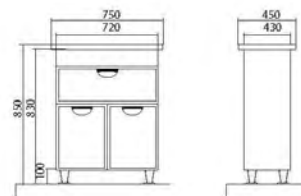

Ника 75 Венге / Nika 75 Venge

Тумба с умывальником
Cabinet with washbasin