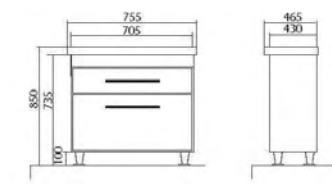

Студио 75 / Studio 75
Тумба с умывальником
Cabinet with washbasin