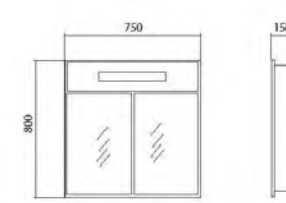

Ника 75 Белый/Ника 75 Венге
Nika 75 White /Nika 75 Venge

Зеркало с подсветкой
Backlit mirror