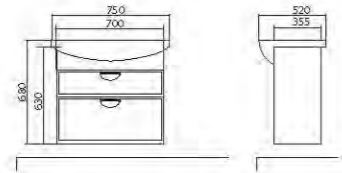

05GL75 Консольная / Cantilevered

Тумба с умывальником консольная
Cantilevered cabinet with washbasin