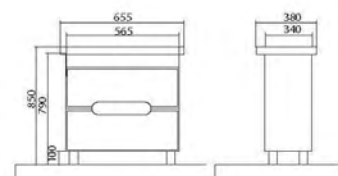

Модельный ряд / Model line

Бостон 65 / Boston 65

Тумба с умывальником
Cabinet with washbasin