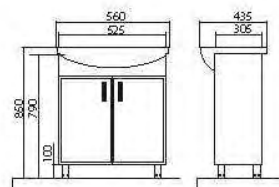

01S55

Тумба с умывальником
Cabinet with washbasin