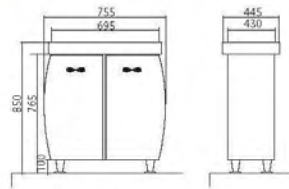

Модельный ряд / Model line

Соло 70 / Solo 70
Тумба с умывальником
Cabinet with washbasin