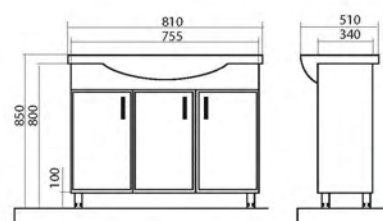

Ассоль 80 / Assol 80

Тумба с умывальником
Cabinet with washbasin