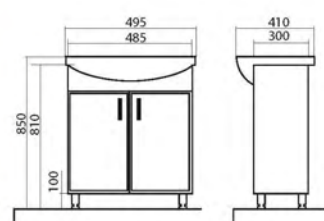

Модельный ряд / Model line

Ассоль 50 / Assol 50

Тумба с умывальником
Cabinet with washbasin