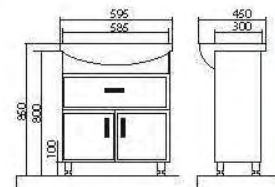

01K0260

Тумба с умывальником
Cabinet with washbasin