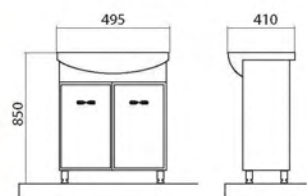

Модельный ряд / Model line

Бомонд 50 / Bomond 50
Тумба с умывальником
Cabinet with washbasin