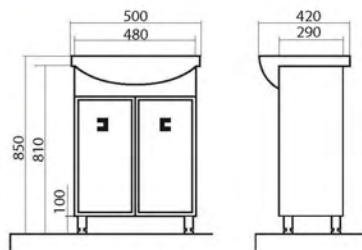

Модельный ряд / Model line

Мобис 50 / Mobis 50

Тумба с умывальником
Cabinet with washbasin