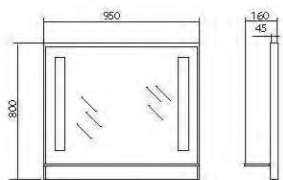

Милано 95 / Milano 95

Зеркало с подсветкой и полкой
Backlit mirror with shelf