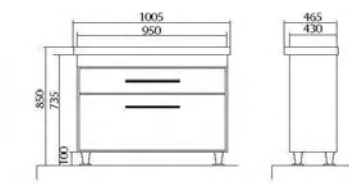

Студио 100 / Studio 100
Тумба с умывальником
Cabinet with washbasin