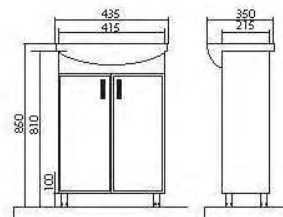

Модельный ряд / Model line

01S45

Тумба с умывальником
Cabinet with washbasin