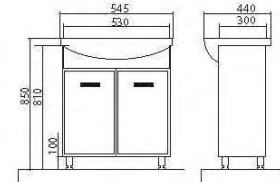

Декор 55 / Decor 55
Тумба с умывальником
Cabinet with washbasin