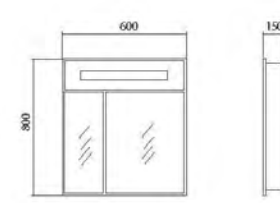

Ника 60 Белый / Ника 60 Венге
Nika 60 White / Nika 60 Venge

Зеркало с подсветкой
Backlit mirror