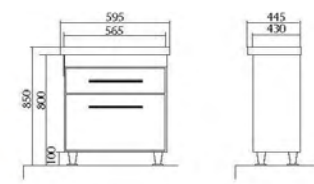

Модельный ряд / Model line

Студио 60 / Studio 60
Тумба с умывальником
Cabinet with washbasin