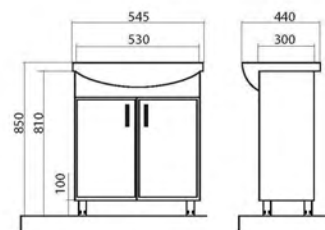

Ассоль 55 / Assol 55

Тумба с умывальником
Cabinet with washbasin