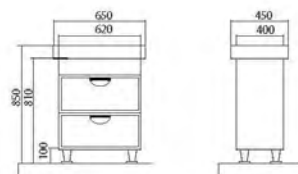

Ника 65 Венге / Nika 65 Venge

Тумба с умывальником
Cabinet with washbasin