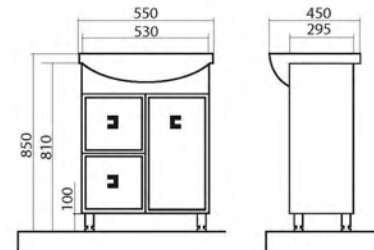

Мобис 55 / Mobis 55

Тумба с умывальником
Cabinet with washbasin