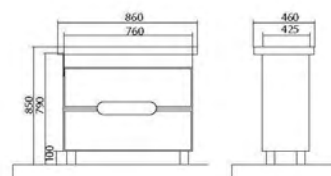

Бостон 85 / Boston 85

Тумба с умывальником
Cabinet with washbasin