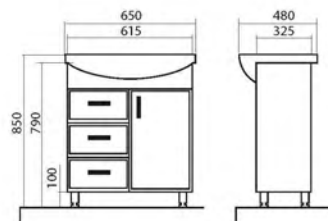

Ассоль 65 / Assol 65

Тумба с умывальником
Cabinet with washbasin