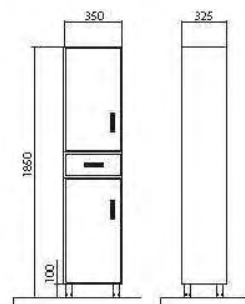

Модельный ряд / Model line

01S45

Тумба с умывальником
Cabinet with washbasin

01K50

Тумба с умывальником
Cabinet with washbasin

01S55

Тумба с умывальником
Cabinet with washbasin

01S0155

Тумба с умывальником
Cabinet with washbasin

01K0260

Тумба с умывальником
Cabinet with washbasin

Оптима 70 / Optima 70

Тумба с умывальником
Cabinet with washbasin

Оптима 80 / Optima 80

Тумба с умывальником
Cabinet with washbasin

ZSP(R)55

Зеркало с подсветкой
Backlit mirror

ZSP(L)60

Зеркало с подсветкой
Backlit mirror

Оптима 70 / Optima 70

Зеркало с подсветкой
Backlit mirror

Оптима 80 / Optima 80

Зеркало с подсветкой
Backlit mirror

Оптима (L) / Optima (L)

Пенал
Tall cabinet

На фото показаны смесители «Аква Родос» серии «Идеал» и аксессуары для ванной комнаты серии «Маттео».
The photo shows «Aqua Rodos» faucets of «Ideal» series and bath accessories of «Matteo» series.