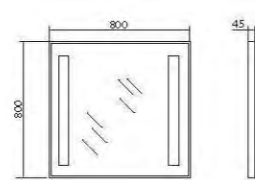

Милано 80 / Milano 80

Зеркало с подсветкой
Backlit mirror