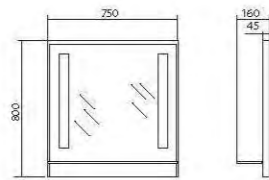

Милано 75 / Milano 75

Зеркало с подсветкой и полкой
Backlit mirror with shelf