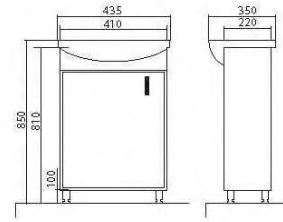

Модельный ряд / Model line

Декор 45 / Decor 45
Тумба с умывальником
Cabinet with washbasin