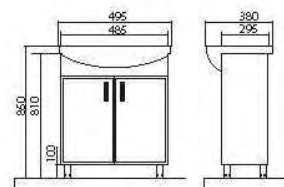

01K50

Тумба с умывальником
Cabinet with washbasin