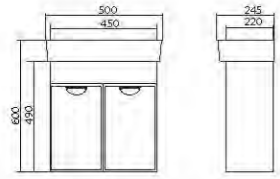

05GL50 Консольная / Cantilevered

Тумба с умывальником консольная
Cantilevered cabinet with washbasin