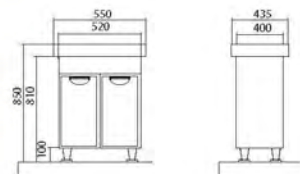

Ника 55 Венге / Nika 55 Venge

Тумба с умывальником
Cabinet with washbasin