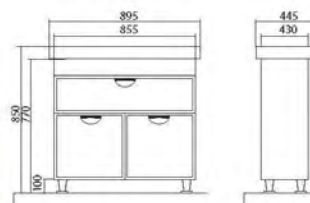

Ника 90 Венге / Nika 90 Venge

Тумба с умывальником
Cabinet with washbasin