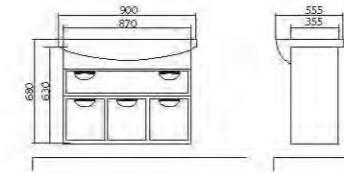

05GL90 Консольная / Cantilevered

Тумба с умывальником консольная
Cantilevered cabinet with washbasin