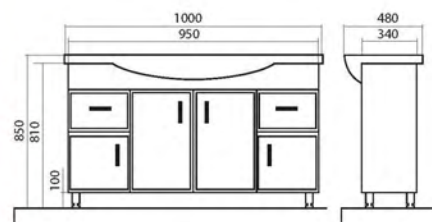

Ассоль 100 / Assol 100

Тумба с умывальником
Cabinet with washbasin