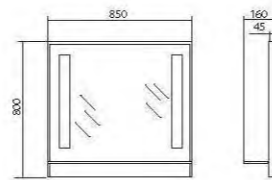

Милано 85 / Milano 85

Зеркало с подсветкой и полкой
Backlit mirror with shelf