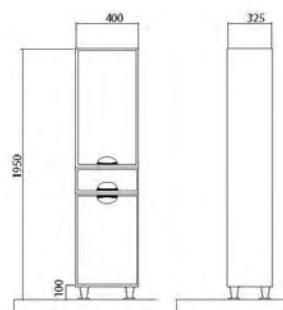

Ника Пенал Белый (R) / Ника Пенал (R) Венге
Nika Tall unit White (R) / Nika Tall unit (R) Venge

Пенал с корзиной для белья
Tall cabinet with laundry basket