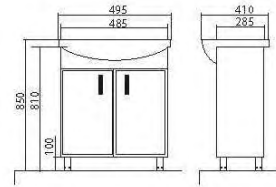

Декор 50 / Decor 50
Тумба с умывальником
Cabinet with washbasin