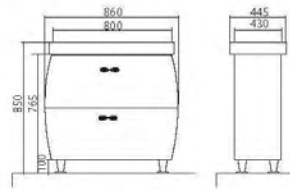

Соло 80 / Solo 80
Тумба с умывальником
Cabinet with washbasin