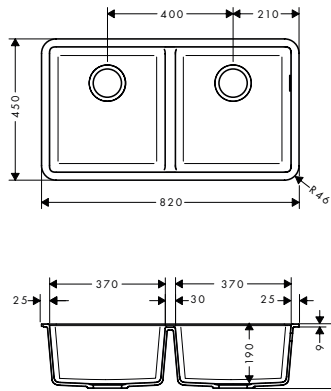

S510-U770 Under-mount sink 370/370

- cut-out dimensions: 768 x 398 mm
- material: SilicaTec
- number of bowls: 2 main bowls
- cabinet size: 90 cm
- type of installation: undermount
- position overflow: on the right side of the bowl
- sink depth: 190 mm
- waste set not included - please order one waste set from the required parts

Required parts (choose one)

· D17-10 Manual waste and overflow set for double bowl granite	Chrome	43928000	44.40
· D17-11 Automatic waste and overflow set for double bowl granite	Chrome	43938000	72.30

Optional parts:

· F15 Cutting board walnut		40960000	133.20
· F16 Cutting board oak		40961000	100.00
· F17 Mobile drainboard	Stainless Steel	40962800	86.70
· F14 Multifunctional strainer	Matt Black	40963000	21.70

finish	code no.	Euro
Graphiteblack	43434170	521.40
Stonegrey	43434290	521.40
Concretegrey	43434380	521.40