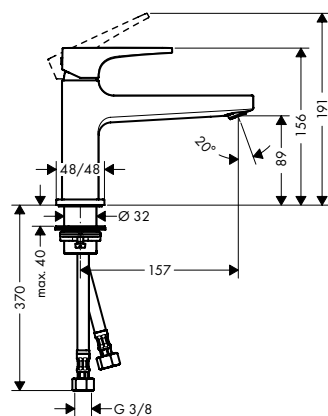

CoolStart - Metropol

Metropol Single lever basin mixer 110 CoolStart with lever handle and push-open waste set

- consists of: single lever basin mixer, waste set
- ComfortZone 110
- projection 135 mm
- spray type: normal spray
- maximum flow rate at 3 bar: 5 l/ min
- ceramic cartridge
- temperature limitation adjustable
- suitable for continuous flow water heaters
- push-open waste set G 1 ¼
- material waste set: metal
- connection type: G ¾ connections
- connection dimension: DN15
- cold water in middle position

Alternative products:

- **Metropol** Single lever basin mixer 110 with lever handle and pop-up waste set
- **Metropol** Single lever basin mixer 110 with lever handle and push-open waste set

finish	code no.	Euro
Chrome	32508000	296.90

Metropol Single lever basin mixer 100 CoolStart with lever handle and push-open waste set

- consists of: single lever basin mixer, waste set
- ComfortZone 100
- projection 157 mm
- spray type: normal spray
- maximum flow rate at 3 bar: 5 l/ min
- ceramic cartridge
- temperature limitation adjustable
- suitable for continuous flow water heaters
- push-open waste set G 1 ¼
- material waste set: metal
- connection type: G ¾ connections
- connection dimension: DN15
- cold water in middle position

Alternative products:

- **Metropol** Single lever basin mixer 100 with lever handle and push-open waste set

finish	code no.	Euro
Chrome	32503000	279.90

CoolStart - Metris

Metris Single lever basin mixer 110 CoolStart with pop-up waste set