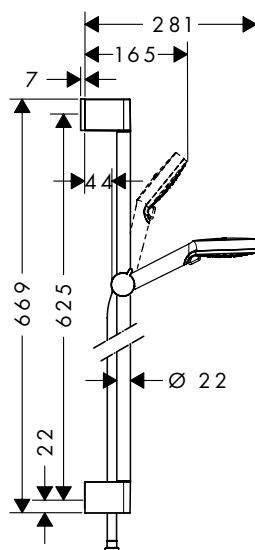

Shower sets

Crometta Shower set Vario Green 6 l/min with shower bar 65 cm

- consists of: hand shower, shower bar, shower hose, slider
- shower head size: 100 mm
- spray type: Rain, IntenseRain
- spray type adjustment by turning spray disc
- hand shower holder inclination angle can be adjusted by 45°
- maximum flow rate at 3 bar: 6 l/min
- minimum flow pressure: 1 bar
- pivot connector prevent hose from tangling
- wall supports of plastic
- shower bar diameter: 22 mm
- profile stand pipe: round

White/Chrome 26555400 54.10

Consisting of:

- **Unica** Shower bar Crometa 65 cm (# 26505000)
- **Crometta** Hand shower Vario Green 6 l/min (# 26336400)
- **Isiflex** Shower hose 160 cm (# 28276000)

Optional parts:

- Wall bar spacer Chrome 97450000 8.70