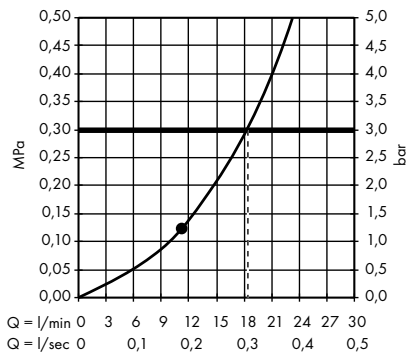

Crometta E Overhead shower 240 ljet
26726000