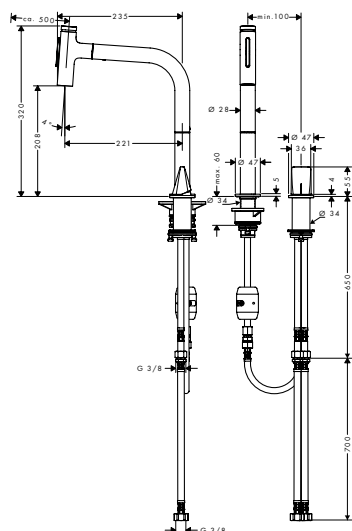

Metris Select M71

Metris Select M71 2-hole single lever kitchen mixer 200, pull-out spray, 2jet

Chrome	73819000	509.40
Stainless Steel Finish	73819800	662.30

- ComfortZone 200
- swivel range adjustable in 2 steps to 110° or 150°
- flexible position of faucet controls, 2 tap holes with Ø 35 mm required
- laminar spray, shower spray
- lockable shower spray, spray returns through pressing spray diverter and spray returns automatically through handle closing
- Select button for a comfortable start/stop of the water flow
- MagFit magnetic shower support
- connection dimension: DN15
- maximum flow rate at 3 bar: 6,8 l/ min
- ceramic cartridge
- connection type: G 3/8 connections
- integrated non-return valve
- suitable for continuous flow water heaters