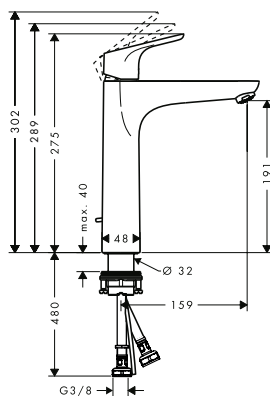

Single lever basin mixer 190
with 2 flow rates
with pop-up waste set

- consists of: single lever basin mixer, waste set
- ComfortZone 190
- projection 159 mm
- spray type: normal spray
- maximum flow rate at 3 bar: 5 l/min
- ceramic cartridge with Eco handle position for 2 flow rates
- temperature limitation adjustable
- suitable for continuous flow water heaters
- pop-up waste set G 1¼
- material waste set: metal
- connection type: G ¾ connections
- connection dimension: DN15

Chrome

31658000

166.30