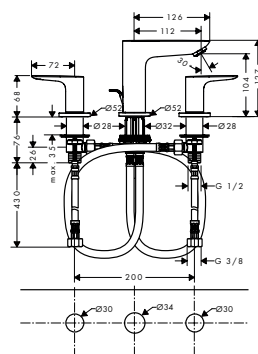

3-hole basin mixer with pop-up waste set

- consists of: 3-hole basin mixer, waste set
- ComfortZone 150
- projection 112 mm
- maximum flow rate at 3 bar: 5 l/min
- ceramic valves hot/ cold 90°
- suitable for continuous flow water heaters
- pop-up waste set G 1 1/4
- material waste set: metal
- connection type: G 3/8 connections
- connection dimension: DN15

Chrome	71733000	257.40
Brushed Bronze	71733140	386.20
Brushed Black	71733340	386.20
Chrome		
Matt Black	71733670	360.30
Matt White	71733700	360.30
Polished Gold Optic	71733990	386.20