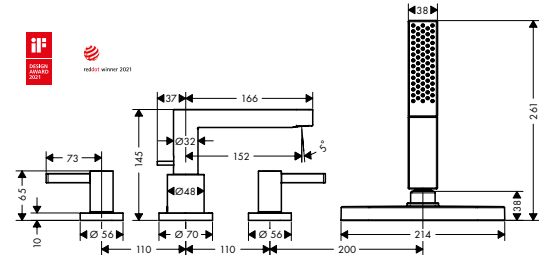

NEW

Bath spout

- 1 function
- connection type: G 1/2
- with escutcheon
- projection 174 mm
- wall-mounted
- maximum flow rate at 3 bar: 20,3 l/ min
- spray type: normal spray

Chrome	76410000	160.00
Matt Black	76410670	224.00
Matt White	76410700	224.00

Optional parts:

· Connecting thread G 3/4	92504000	44.90

NEW