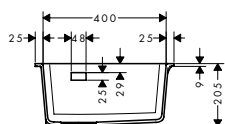

Optional parts:

· F15 Cutting board walnut		40960000	133.20
· F16 Cutting board oak		40961000	100.00
· F17 Mobile drainboard	Stainless Steel	40962800	86.70
· F14 Multifunctional strainer	Matt Black	40963000	21.70