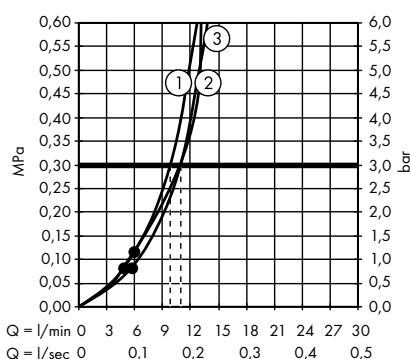

1. RainAir
2. CaresseAir
3. Mix

Raindance Select S Hand shower 120 3jet
PowderRain
26014000, 26014140, 26014340,
26014670, 26014700, 26014990