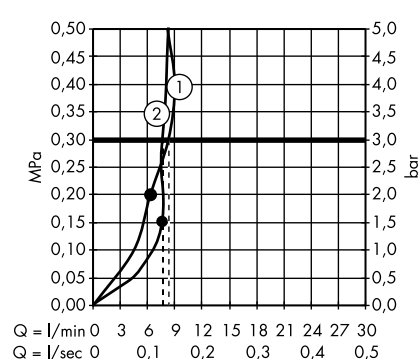

Raindance Select E Showerpipe 300 2jet EcoSmart 9 l/min with ShowerTablet Select 300
27283000, 27283400

1. Hand shower
2. Overhead shower