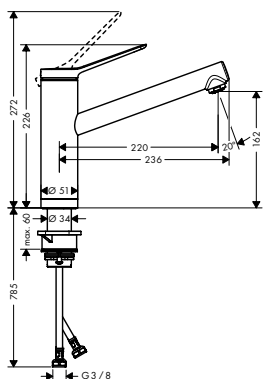

Zesis M33 Single lever kitchen mixer 160, installation in front of a window, 1jet

- ComfortZone 160
- swivel range 150°
- installation in front of the window, can be laid flat, base height 51 mm
- normal spray
- connection dimension: DN15
- maximum flow rate at 3 bar: 11,6 l/min
- ceramic cartridge
- connection type: G 3/8 connections
- temperature limitation adjustable
- suitable for continuous flow water heaters

Chrome	74805000	155.00

NEW