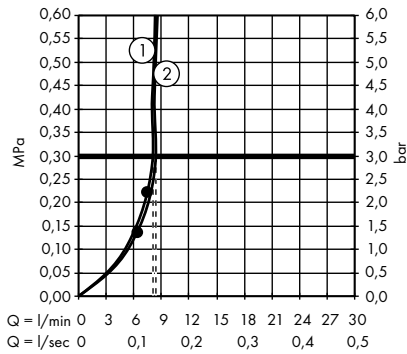

1. Overhead shower
2. Hand shower

Croma Select S Showerpipe 280 1jet with bath thermostat
26792000