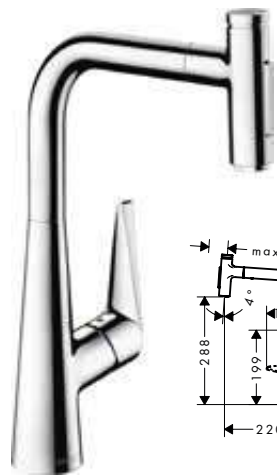

Talis Select M51 Single lever kitchen mixer 300, pull-out spray, 2jet, sBox

- consists of: single lever kitchen mixer, hose box
- ComfortZone 300
- swivel range adjustable in 2 steps to 110° or 150°
- laminar spray, shower spray
- lockable shower spray, spray returns through pressing spray diverter and spray returns automatically through handle closing
- Select button for a comfortable start/stop of the water flow
- MagFit magnetic shower support
- connection dimension: DN15
- maximum flow rate at 3 bar: 8 l/min
- ceramic cartridge
- connection type: G 3/8 connections
- temperature limitation adjustable
- integrated non-return valve
- suitable for continuous flow water heaters
- sBox for quiet, smooth and protected hose guidance in the cabinet, under the countertop
- extension length up to 76 cm

finish	code no.	Euro
Chrome	73867000	527.80
Stainless Steel Finish	73867800	663.00

Alternative products:

· Talis Select M51 Single lever kitchen mixer 300, pull-out spout, 1jet, sBox	Chrome	73853000	526.10
	Stainless Steel Finish	73853800	665.10

Talis Select M51 Single lever kitchen mixer 300, pull-out spout, 1jet

- ComfortZone 300
- swivel range adjustable in 2 steps to 110° or 150°
- normal spray
- Select button for a comfortable start/stop of the water flow
- MagFit magnetic shower support
- quick connect hose
- connection dimension: DN15
- maximum flow rate at 3 bar: 8 l/min
- ceramic cartridge
- connection type: G 3/8 connections
- temperature limitation adjustable
- integrated non-return valve
- suitable for continuous flow water heaters

finish	code no.	Euro
Chrome	72821000	477.90
Stainless Steel Finish	72821800	621.60

Alternative products: