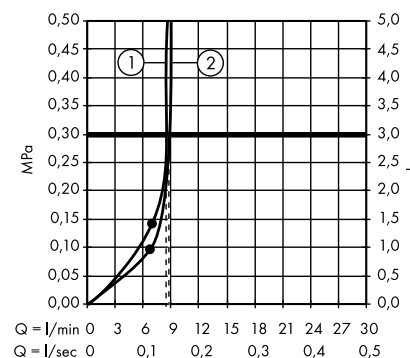

Croma Showerpipe 220 1jet EcoSmart 9 l/min with thermostat
27188000

1. Overhead shower
2. Hand shower