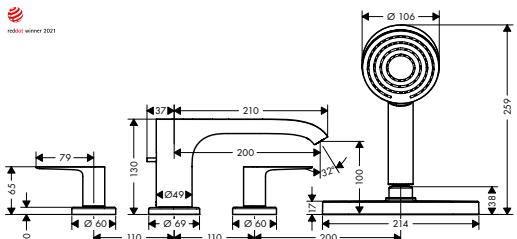

finish

code no.

Euro

NEW