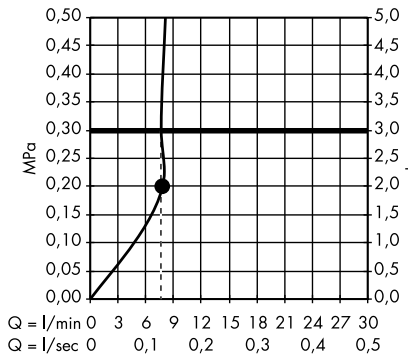

Raindance S Overhead shower 240 1jet EcoSmart 9 l/min with shower arm
27375000