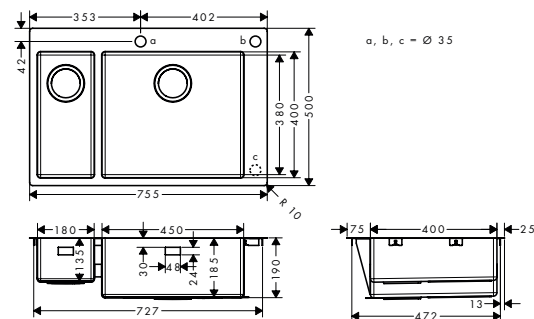

Required parts:

· D15-10 Manual waste and overflow set for double bowl	Stainless Steel	43922800	44.60
--	-----------------	----------	-------

Optional parts:

· F15 Cutting board walnut		40960000	133.20
· F16 Cutting board oak		40961000	100.00
· F17 Mobile drainboard	Stainless Steel	40962800	86.70
· F14 Multifunctional strainer	Matt Black	40963000	21.70