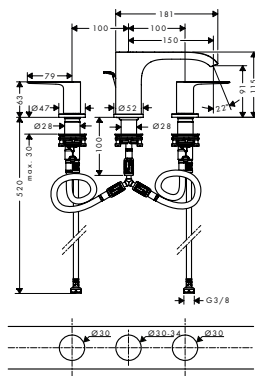

NEW

Pillar tap 80 for cold water or pre-adjusted water without waste set

- ComfortZone 80
- projection 133 mm
- spray type: WaterfallStream
- maximum flow rate at 3 bar: 5 l/ min
- ceramic cartridge
- for cold water connection
- connection type: G 3/8 connections
- connection dimension: DN15

Chrome	75013000	133.00
Matt Black	75013670	186.20
Matt White	75013700	186.20

red dot winner 2021

NEW

3-hole basin mixer 90 with pop-up waste set

- consists of: 3-hole basin mixer, waste set
- ComfortZone 90
- projection 150 mm
- spray type: WaterfallStream
- maximum flow rate at 3 bar: 5 l/ min
- ceramic valves hot/ cold 90°
- suitable for continuous flow water heaters
- pop-up waste set G 1 1/4
- material waste set: metal
- connection type: G 3/8 connections
- connection dimension: DN15

Chrome	75033000	250.00
Matt Black	75033670	350.00
Matt White	75033700	350.00

red dot winner 2021

NEW

Single lever basin mixer for concealed installation wall-mounted with spout 19,2 cm

- consists of: single lever basin mixer for concealed installation wall-mounted, waste set
- projection 192 mm
- spray type: WaterfallStream
- maximum flow rate at 3 bar: 5 l/ min
- ceramic cartridge
- temperature limitation adjustable
- suitable for continuous flow water heaters
- non-closing waste set
- material waste set: metal
- connection type: basic set
- connection dimension: DN15
- handle can be positioned on the right or left, depends on the basic set installation

Chrome	75050000	227.00
Matt Black	75050670	317.80
Matt White	75050700	317.80

red dot winner 2021

Required parts:

- Basic set for single lever basin mixer for concealed installation wall-mounted 13622180 220.50