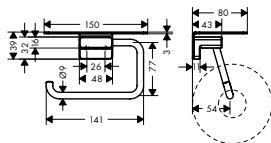

NEW

Toilet paper holder with shelf

- wall-mounted
- material: metal
- with mounting material
- concealed fastening
- drilling distance: 26 mm
- diameter drill hole: 6 mm

finish	code no.	Euro
Chrome	41772000	42.80
Brushed Bronze	41772140	64.20
Brushed Black	41772340	68.50
Chrome		
Matt Black	41772670	59.90
Matt White	41772700	59.90
Polished Gold Optic	41772990	64.20

NEW

Toilet paper holder with cover

- wall-mounted
- material: metal
- with mounting material
- concealed fastening
- drilling distance: 26 mm
- diameter drill hole: 6 mm

finish	code no.	Euro
Chrome	41753000	49.90
Brushed Bronze	41753140	74.90
Brushed Black	41753340	79.90
Chrome		
Matt Black	41753670	69.90
Matt White	41753700	69.90
Polished Gold Optic	41753990	74.90

NEW

Toilet paper holder double

- wall-mounted
- material: metal
- with mounting material
- concealed fastening
- drilling distance: 26 mm
- diameter drill hole: 6 mm
- for 2 paper rolls

finish	code no.	Euro
Chrome	41748000	31.60
Brushed Bronze	41748140	47.40
Brushed Black	41748340	50.50
Chrome		
Matt Black	41748670	44.20
Matt White	41748700	44.20
Polished Gold Optic	41748990	47.40

NEW

Spare roll holder

- wall-mounted
- material: metal
- with mounting material
- concealed fastening
- drilling distance: 26 mm
- diameter drill hole: 6 mm

finish	code no.	Euro
Chrome	41756000	31.60
Brushed Bronze	41756140	47.40
Brushed Black	41756340	50.50
Chrome		
Matt Black	41756670	44.20
Matt White	41756700	44.20
Polished Gold Optic	41756990	47.40