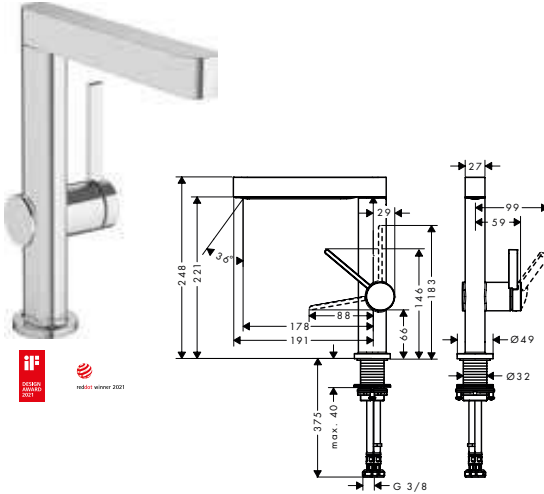

finish code no. Euro

NEW

Single lever basin mixer 230
with swivel spout
and push-open waste set

Chrome	76060000	265.00
Matt Black	76060670	371.00
Matt White	76060700	371.00

- consists of: single lever basin mixer, waste set
- ComfortZone 230
- projection 178 mm
- swivel range 120°
- spray type: laminar spray
- maximum flow rate at 3 bar: 5 l/ min
- ceramic cartridge
- temperature limitation adjustable
- suitable for continuous flow water heaters
- push-open waste set G 1¼
- material waste set: metal
- connection type: G ¾ connections
- connection dimension: DN15