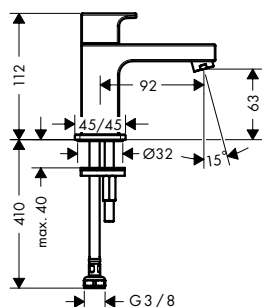

Pillar tap 70 for cold water or pre-adjusted water without waste set

- ComfortZone 70
- projection 92 mm
- spray type: normal spray
- maximum flow rate at 3 bar: 5 l/min
- ceramic cartridge
- for cold water connection
- connection type: G 3/8 connections
- connection dimension: DN15

Chrome	71592000	66.40
Matt Black	71592670	93.00

NEW