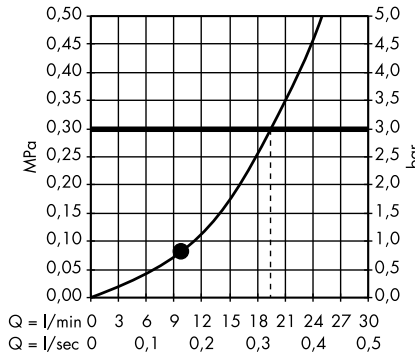

Raindance E Overhead shower 240 1jet with ceiling connector
27380000