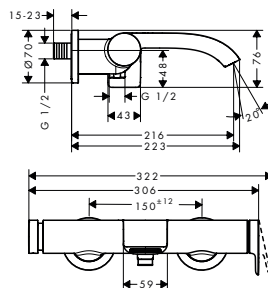

Optional parts:

- Sealing foil for basic set bath mixer floor-standing

96441000	127.30

NEW