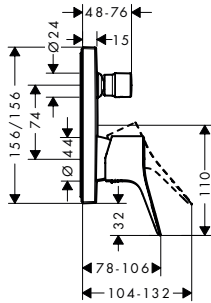

NEW

NEW

Single lever bath mixer for concealed installation for iBox universal

- 2 functions
- connection type: basic set
- flow rate upper outlet: 21 l/min
- flow rate lower outlet: 29 l/min
- min. operating pressure: 1 bar
- max. operating pressure: 10 bar
- ceramic cartridge
- temperature limitation adjustable
- diverter with automatic resetting
- with silencer

Alternative products:

- Single lever bath mixer for concealed installation with integrated security combination according to EN1717 for iBox universal

finish	code no.	Euro
Chrome	75415000	180.00
Matt Black	75415670	252.00
Matt White	75415700	252.00

Required parts:

- Basic set iBox universal

01800180	137.30

Optional parts:

- Extension element

Chrome	13593000	46.80
Matt Black	13593670	65.50
Matt White	13593700	65.50