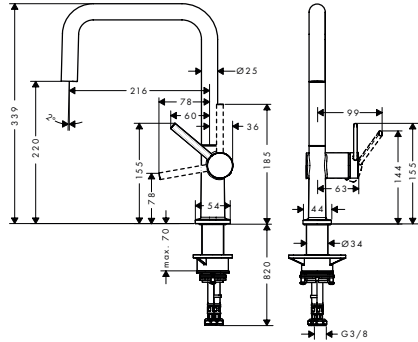

- ComfortZone 220
- swivel range adjustable in 4 steps 60°, 110°, 150° or 360°
- laminar spray
- with integrated shut-off valve
- connection dimension: DN15
- maximum flow rate at 3 bar: 9 l/min
- ceramic cartridge
- connection type: G 3/8 connections
- temperature limitation adjustable
- suitable for continuous flow water heaters
- tap hole with Ø 35 mm required