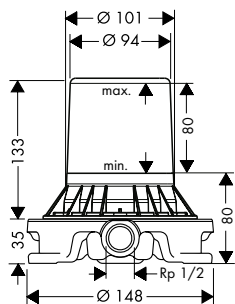

NEW

Single lever bath mixer floor-standing

finish	code no.	Euro
Chrome	75445000	1,350.00
Matt Black	75445670	1,890.00
Matt White	75445700	1,890.00

- consists of: single lever bath mixer floor standing, baton hand shower, shower hose, shower holder
- 2 functions
- projection 236 mm
- connection type: basic set
- spray type mixer: WaterfallStream
- spray type hand shower: Rain, Mono
- maximum flow rate at 3 bar: 21,3 l/min
- flow rate for bath spout at 3 bar: 21,3 l/min
- flow rate of hand shower at 3 bar: 13,4 l/min
- min. operating pressure: 1 bar
- max. operating pressure: 10 bar
- ceramic cartridge
- temperature limitation adjustable
- diverter with automatic resetting
- non-return valve
- connection dimension: DN15

Consisting of:

- Shower hose 125 cm (# 28272XXX)

Required parts:

- Basic set for mixers floor-standing

10452180	459.80

Optional parts:

- Sealing foil for basic set bath mixer floor-standing

96441000	127.30

Basic set for mixers floor-standing

10452180	459.80

- for mounting on unfinished floor
- suitable for single lever bath mixer, single lever basin mixer and bath spout floor-standing
- connection dimension: DN15

Optional parts:

- Sealing foil for basic set bath mixer floor-standing

96441000	127.30

NEW

Single lever bath mixer for exposed installation

Chrome	75420000	230.00
Matt Black	75420670	322.00
Matt White	75420700	322.00