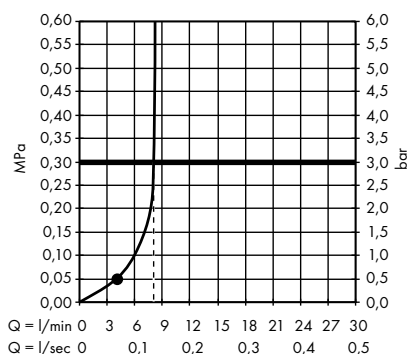

Crometta Hand shower 1jet EcoSmart 9 l/min
26333400