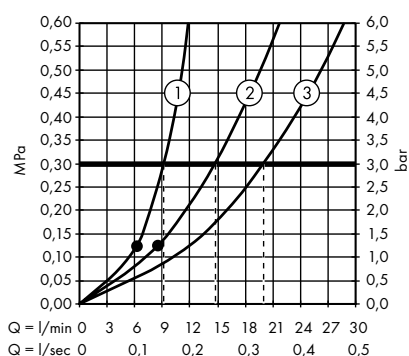

1. Overhead shower
2. Hand shower
3. Bath spout

Vernis Blend Showerpipe 200 1jet
EcoSmart with bath thermostat
26079000