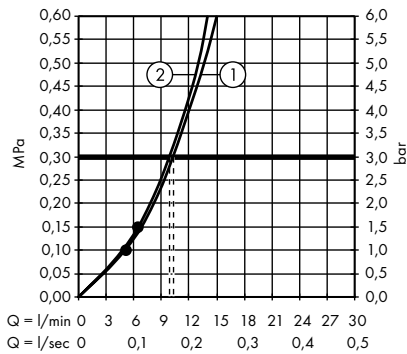

1. Hand shower
2. Overhead shower

Croma Select S Showerpipe 180 2jet with thermostat
27253400