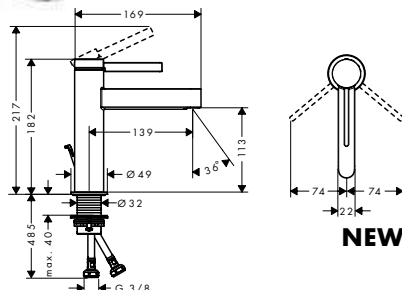

Basin

NEW

Single lever basin mixer 100 with push-open waste set

- consists of: single lever basin mixer, waste set
- ComfortZone 100
- projection 126 mm
- spray type: laminar spray
- maximum flow rate at 3 bar: 5 l/ min
- ceramic cartridge
- temperature limitation adjustable
- suitable for continuous flow water heaters
- push-open waste set G 1¼
- material waste set: metal
- connection type: G ¾ connections
- connection dimension: DN15

finish	code no.	Euro
Chrome	76010000	171.00
Matt Black	76010670	239.40
Matt White	76010700	239.40

NEW

Single lever basin mixer 110 with pop-up waste set

- consists of: single lever basin mixer, waste set
- ComfortZone 110
- projection 139 mm
- spray type: laminar spray
- maximum flow rate at 3 bar: 5 l/ min
- ceramic cartridge
- temperature limitation adjustable
- suitable for continuous flow water heaters
- pop-up waste set G 1¼
- material waste set: metal
- connection type: G ¾ connections
- connection dimension: DN15

finish	code no.	Euro
Chrome	76020000	190.00
Matt Black	76020670	266.00
Matt White	76020700	266.00

Alternative products:

- Single lever basin mixer 110 with push-open waste set
- Single lever basin mixer 110 CoolStart with push-open waste set

Chrome	76023000	195.00
Matt Black	76023670	273.00
Matt White	76023700	273.00
Chrome	76024000	200.00
Matt Black	76024670	280.00
Matt White	76024700	280.00

NEW

Single lever basin mixer 110 with bidette hand shower and shower hose 160 cm