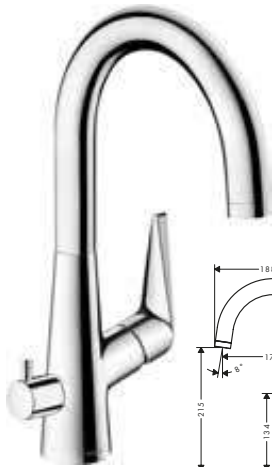

finish

code no.

Euro

Talis M51 Single lever kitchen mixer 220, device shut-off valve, 1 jet

Chrome

72811000

319.70

- ComfortZone 220
- swivel range adjustable in 3 steps 110°, 150° or 360°
- normal spray
- with integrated shut-off valve
- connection dimension: DN15
- maximum flow rate at 3 bar: 10 l/ min
- ceramic cartridge
- connection type: G 3/8 connections
- temperature limitation adjustable
- suitable for continuous flow water heaters