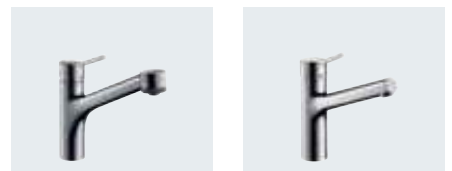

Talis M52

Finish	-000, -800	-000, -800	-000, -800	-000, -800	-000, -800
Standard	■	■	■	■	■
EcoSmart	■	■	■	■	■
sBox		■		■	
For window installation					
For LowPressure / vented hot water cylinders			■	■	
Device shut-off valve			■		
CoolStart					
Multiple spray types		■		■	
With pull-out spout		■		■	
With swivel spout	■	■	■	■	■
Select	■				

page 645

page 650

page 652