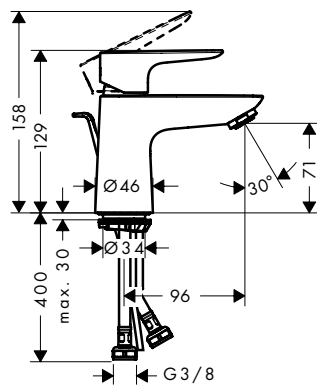

Talis E Single lever basin mixer
80 CoolStart
with pop-up waste set

- consists of: single lever basin mixer, waste set
- ComfortZone 80
- projection 96 mm
- spray type: normal spray
- maximum flow rate at 3 bar: 5 l/min
- ceramic cartridge
- temperature limitation adjustable
- suitable for continuous flow water heaters
- pop-up waste set G 1¼
- material waste set: metal
- connection type: G ¾ connections
- connection dimension: DN15
- cold water in middle position

Chrome	71703000	116.60

Alternative products:

· Talis E Single lever basin mixer 80 CoolStart without waste set	Chrome	71704000	109.20