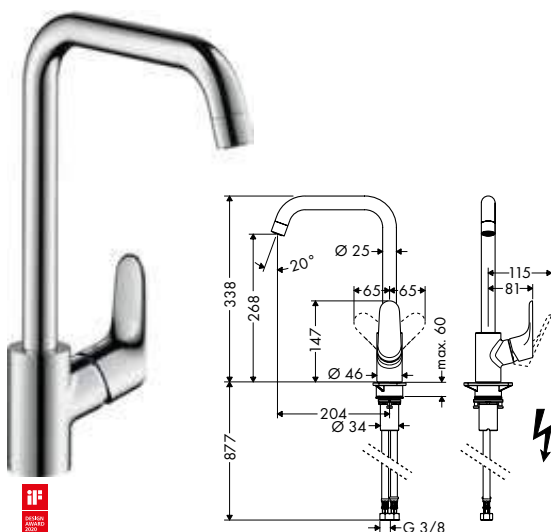

Focus M41 Single lever kitchen mixer 260, 1jet

- handle can be positioned on the right or left
- ComfortZone 260
- swivel range adjustable in 3 steps 110°, 150° or 360°
- normal spray
- connection dimension: DN15
- maximum flow rate at 3 bar: 12 l/min
- ceramic cartridge
- connection type: G 3/8 connections
- temperature limitation adjustable
- suitable for continuous flow water heaters

Chrome	31820000	183.60
Matt Black	31820670	257.00
Stainless Steel Finish	31820800	239.50

Alternative products:

- **Focus M41** Single lever kitchen mixer 260, LowPressure/vented hot water cylinders, 1jet
- **Focus M41** Single lever kitchen mixer 260, Eco, 1jet

Chrome	31822000	202.70
Chrome	31821000	183.60
Stainless Steel Finish	31821800	239.50