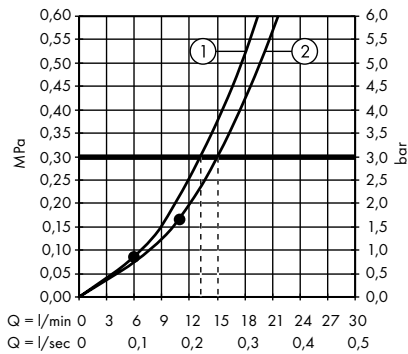

Crometta E Showerpipe 240 1jet with single lever mixer
27284000

1. Hand shower
2. Overhead shower