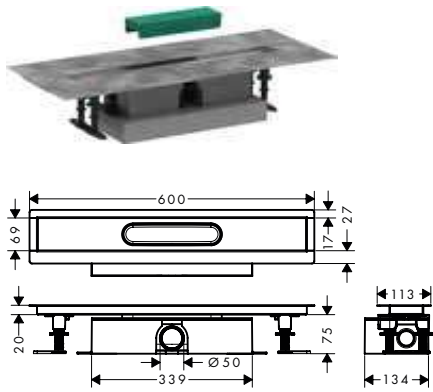

NEW

uBox universal Complete set
for standard installation - 600
for shower drains finish sets

56022180

373.00

- consists of: installation set, base set, pre-assembled sealing membrane, siphon, height adjustment boards
- suitable for all RainDrain Rock and RainDrain Match finish sets
- where to use: new construction, renovation
- water seal: 50 mm
- drainage capacity with siphon: up to 42 l/ min
- drainage capacity with Dryphon: up to 60 l/ min
- connection diameter: DN50
- direction of outlet: horizontal
- connection: 3-sided
- incl. height adjustment feet and tiling tool for installation
- easy fixation to the floor with mounting bracket
- height adjustable with the foam boards
- with integrated slope
- mounting type: wall-mounted, free in the floor
- easy to clean siphon
- removable siphon
- material installation set: Stainless Steel 304 (1.4301)

Consisting of:

- **NEW** · **uBox universal** Base set for finish sets for standard installation (# 01001180)
- **NEW** · **RainDrain** Installation set 600 for shower drains finish sets (# 56010180)

Alternative sizes:

- **NEW** · **uBox universal** Complete set for standard installation - 700 for shower drains finish sets 56023180 375.00
- **NEW** · **uBox universal** Complete set for standard installation - 800 for shower drains finish sets 56024180 379.00
- **NEW** · **uBox universal** Complete set for standard installation - 900 for shower drains finish sets 56025180 385.00
- **NEW** · **uBox universal** Complete set for standard installation - 1000 for shower drains finish sets 56026180 393.00
- **NEW** · **uBox universal** Complete set for standard installation - 1200 for shower drains finish sets 56027180 407.00

Alternative products:

- **NEW** · **uBox universal** Complete set for flat installation - 600 for shower drains finish sets 56016180 373.00