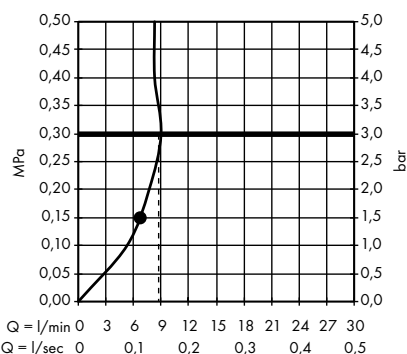

The consumption was measured in combination with the appropriate fittings (thermostat/mixer/in-wall valve) to reflect actual application in practice.

Raindance S Overhead shower 300 ljet
EcoSmart 9 l/min with shower arm
26601000