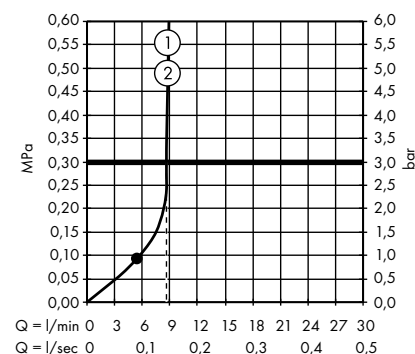

1. Overhead shower
2. Hand shower

Vernis Blend Showerpipe 200 1jet Green
with thermostat
26318000