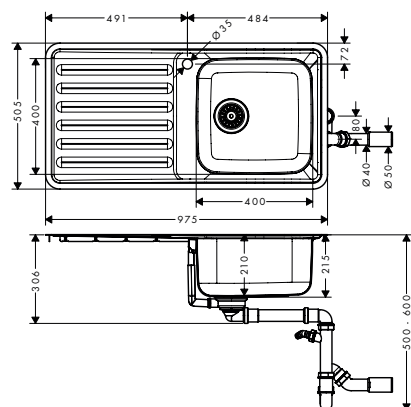

S41 11-F400 Built-in sink
400/400 with drainboard

Stainless Steel

43341800

363.80

- consists of: built-in sink, manual waste set with siphon
- cut-out dimensions: 955 x 485 mm
- material: stainless steel
- number of bowls: 1 main bowl
- with drainage
- tap hole for drilling is predefined (see scale drawing), without tap hole
- orientation: reversible
- cabinet size: 50 cm
- type of installation: flat on the countertop (self-rimming) or flush-mount installation
- position overflow: on the side of the bowl under drainboard
- tap ledge reinforcing for a tight and stable seating of the kitchen mixer
- corner radius: 70 mm
- sink depth: 210 mm

Measurements within scale drawings are in mm.

Technical specifications and units of measure are subject to change.