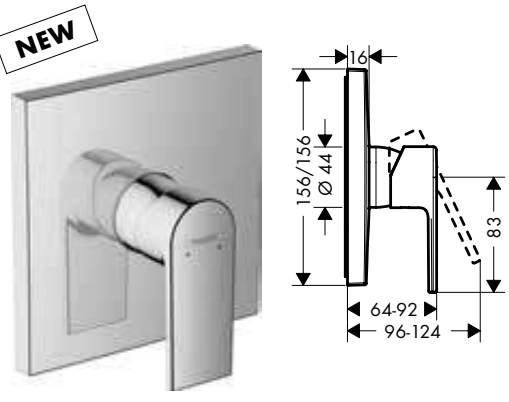

Single lever shower mixer for concealed installation for iBox universal

Chrome	71668000	100.80
Matt Black	71668670	141.10

- 1 function
- connection type: basic set
- maximum flow rate at 3 bar: 29,3 l/min
- ceramic cartridge
- min. operating pressure: 1 bar
- max. operating pressure: 10 bar
- temperature limitation adjustable

Required parts:

· Basic set iBox universal	01800180	137.30