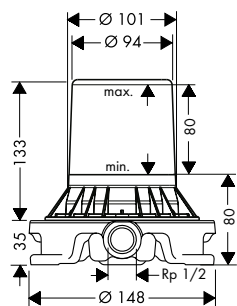

Optional parts:

- Sealing foil for basic set bath mixer floor-standing

96441000	127.30

Basic set for mixers floor-standing

10452180	459.80

- for mounting on unfinished floor
- suitable for single lever bath mixer, single lever basin mixer and bath spout floor-standing
- connection dimension: DN15

Optional parts:

- Sealing foil for basic set bath mixer floor-standing

96441000	127.30