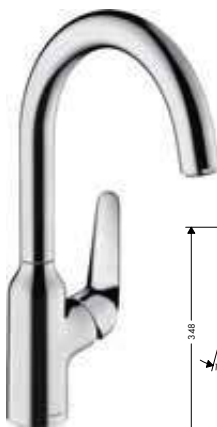

Focus M42 Single lever kitchen mixer 220, 1jet

- ComfortZone 220
- swivel range 360°
- normal spray
- connection dimension: DN15
- maximum flow rate at 3 bar: 10 l/min
- ceramic cartridge
- connection type: G 3/8 connections
- temperature limitation adjustable
- suitable for continuous flow water heaters

Chrome	71802000	183.20
Stainless Steel Finish	71802800	238.10