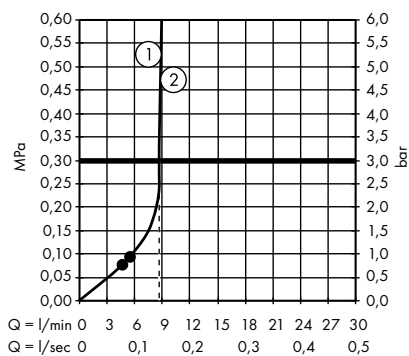

1. Overhead shower
2. Hand shower

Vernis Shape Showerpipe 230 1jet
with thermostat
26286000, 26286670