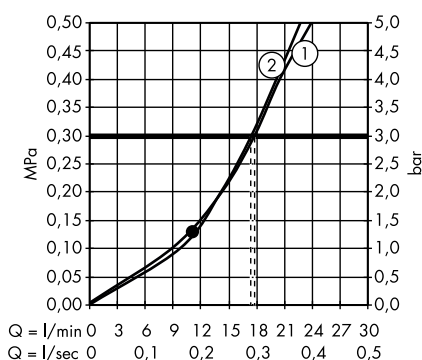

Raindance Select S Overhead shower 300 2jet with ceiling connector
27337000, 27337400