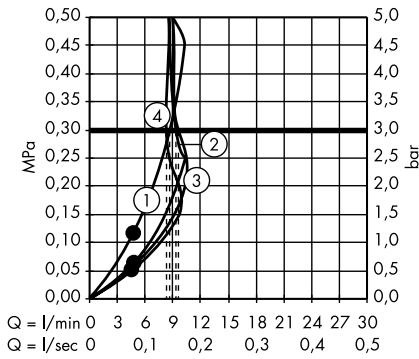

Croma 100 Overhead shower Vario
EcoSmart 9 l/min
28462000