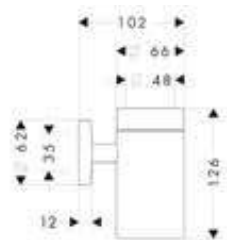

Toothbrush tumbler

- wall-mounted
- material: matt glass
- material holder: metal
- with mounting material
- concealed fastening
- drilling distance: 35 mm
- diameter drill hole: 6 mm

Chrome	40518000	76.70
Brushed Nickel	40518820	115.20