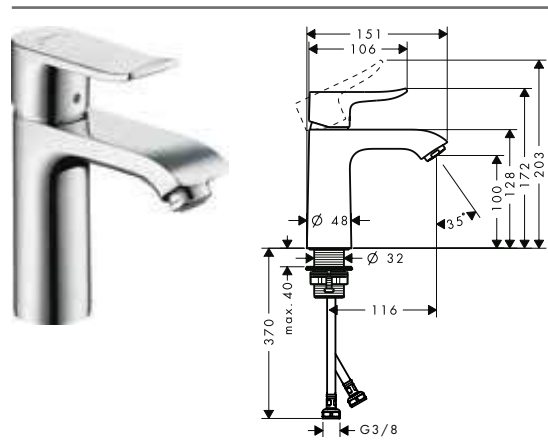

Metris Single lever basin mixer 110 LowFlow without waste set

- ComfortZone 110
- projection 116 mm
- spray type: normal spray
- maximum flow rate at 3 bar: 3,5 l/min
- ceramic cartridge
- temperature limitation adjustable
- suitable for continuous flow water heaters
- connection type: G 3/8 connections
- connection dimension: DN15

Alternative products:

- **Metris** Single lever basin mixer 110 with pop-up waste set

finish	code no.	Euro
Chrome	31204000	247.70