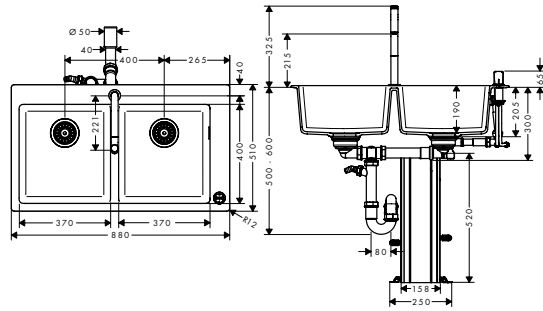

**C51-F770-10 Sink combi
370/370 Select**

- consists of: built-in sink, 2-hole single lever kitchen mixer, control unit, hose box, manual waste and overflow set
- material sink: SilicaTec
- number of bowls: 2 main bowls
- tap hole for drilling is predefined (see scale drawing), diamond drill included
- sink depth: 190 mm
- cut-out dimensions: 860 x 490 mm
- cabinet size: 90 cm
- type of installation: topmount
- position overflow: on the right side of the bowl
- connection type: G 3/8 connections
- connection dimension: DN15
- suitable for continuous flow water heaters
- ceramic cartridge
- MagFit magnetic shower support
- integrated non-return valve
- swivel range 150°
- laminar spray, shower spray
- ComfortZone 200
- Select button for a comfortable start/stop of the water flow
- sBox for quiet, smooth and protected hose guidance in the cabinet, under the countertop
- extension length up to 76 cm
- maximum flow rate at 3 bar: 8 l/min

Consisting of:

- S510-F770 Built-in sink 370/370 (# 43316170)
- 2-hole single lever kitchen mixer 200, pull-out spray, 2jet, sBox (# 73818000)
- D17-10 Manual waste and overflow set for double bowl granite (# 43928000)

Optional parts:

- F15 Cutting board walnut
- F16 Cutting board oak
- F17 Mobile drainboard
- F14 Multifunctional strainer

finish

code no.

Euro

Chrome

43221000

1,008.00

Stainless Steel
Matt Black

40960000
40961000
40962800
40963000

133.20
100.00
86.70
21.70