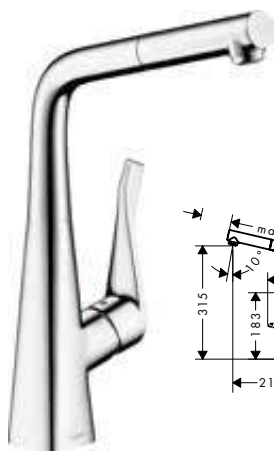

Metris M71 Single lever kitchen mixer 320, pull-out spout, 1 jet, sBox

finish	code no.	Euro
Chrome	73812000	456.30
Stainless Steel Finish	73812800	575.00

- consists of: single lever kitchen mixer, hose box
- ComfortZone 320
- swivel range adjustable in 2 steps to 110° or 150°
- laminar spray
- MagFit magnetic shower support
- connection dimension: DN15
- maximum flow rate at 3 bar: 10 l/min
- ceramic cartridge
- connection type: G 3/8 connections
- temperature limitation adjustable
- integrated non-return valve
- suitable for continuous flow water heaters
- sBox for quiet, smooth and protected hose guidance in the cabinet, under the countertop
- extension length up to 76 cm
- significantly reduced splashing by soft start of the water flow

Alternative products:

· Metris M71 Single lever kitchen mixer 320, Eco, pull-out spout, 1 jet, sBox	Chrome	73828000	456.30