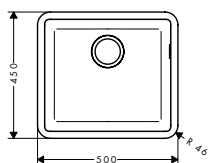

SilicaTec undermount sinks