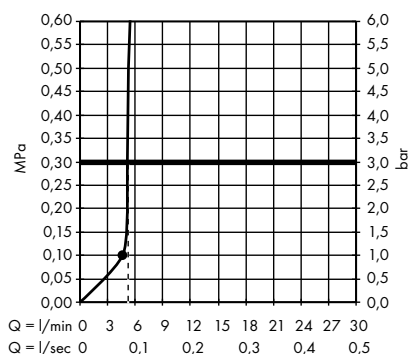

The consumption was measured in combination with the appropriate fittings (thermostat/mixer/in-wall valve) to reflect actual application in practice.

Pulsify S Overhead shower 105 ljet Green
24132000, 24132670, 24132700