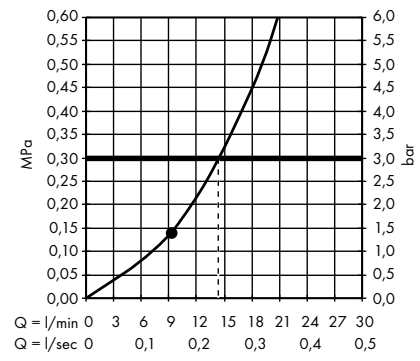

Body showers

· **Rainfinity** Shoulder shower 500 1jet
with shower shelf
26243000, 26243700