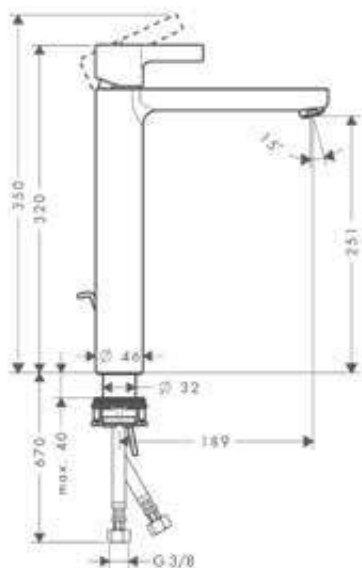

Alternative products:

· Single lever basin mixer 260 for washbowls without waste set Chrome 31023000 356.00