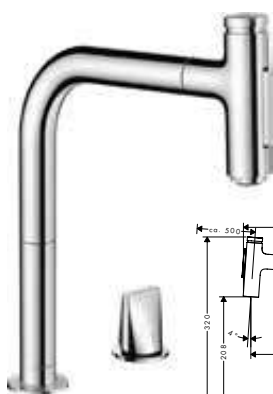

Metris Select M71

Metris Select M71 2-hole single lever kitchen mixer 200, pull-out spray, 2jet

Chrome	73819000	509.40
Stainless Steel Finish	73819800	662.30

- ComfortZone 200
- swivel range adjustable in 2 steps to 110° or 150°
- flexible position of faucet controls, 2 tap holes with Ø 35 mm required
- laminar spray, shower spray
- lockable shower spray, spray returns through pressing spray diverter and spray returns automatically through handle closing
- Select button for a comfortable start/stop of the water flow
- MagFit magnetic shower support
- connection dimension: DN15
- maximum flow rate at 3 bar: 6,8 l/ min
- ceramic cartridge
- connection type: G 3/8 connections
- integrated non-return valve
- suitable for continuous flow water heaters