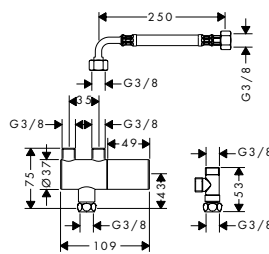

Ecostat Under-basin thermostat for exposed installation

- temperature limitation adjustable
- the thermostat offers the possibility for thermal disinfection
- non-return valve
- connection dimension: G 3/8
- min. operating pressure: 1 bar
- max. operating pressure: 5 bar

Chrome	15346000	277.40