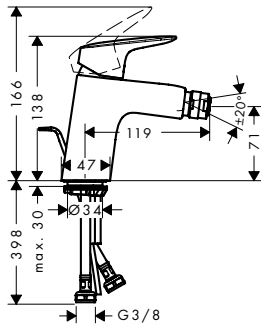

Bidet

Single lever bidet mixer 70 with pop-up waste set

finish

code no.

Euro

Chrome

71204000

87.70

- consists of: single lever bidet mixer, waste set
- projection 119 mm
- aerator with ball pivot
- spray type: normal spray
- maximum flow rate at 3 bar: 7,2 l/ min
- ceramic cartridge
- temperature limitation adjustable
- suitable for continous flow water heaters
- material waste set: synthetic
- connection type: G 3/8 connections
- connection dimension: DN15

Alternative products:

- Single lever bidet mixer 70 with metal pop-up waste set

Chrome

71203000

95.80