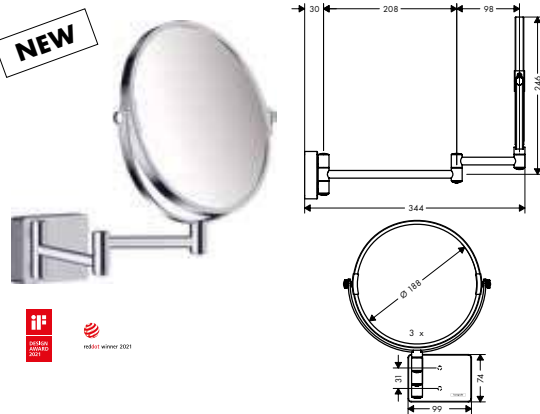

Shaving mirror

- wall-mounted
- material: mirror glass
- material frame: metal
- mirror is inclinable
- swivelling
- enlargement: 1 x magnification, 3 x magnification
- with mounting material
- concealed fastening
- drilling distance: 31 mm
- diameter drill hole: 6 mm

Chrome	41791000	76.40
Brushed Bronze	41791140	149.10
Brushed Black	41791340	159.00
Chrome		
Matt Black	41791670	107.00
Matt White	41791700	107.00
Polished Gold Optic	41791990	149.10