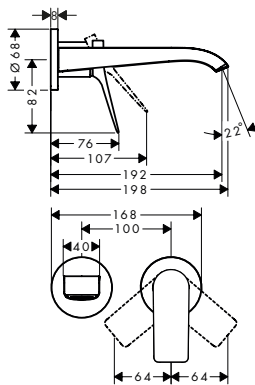

3-hole basin mixer 90 with pop-up waste set

- consists of: 3-hole basin mixer, waste set
- ComfortZone 90
- projection 150 mm
- spray type: WaterfallStream
- maximum flow rate at 3 bar: 5 l/ min
- ceramic valves hot/ cold 90°
- suitable for continuous flow water heaters
- pop-up waste set G 1 1/4
- material waste set: metal
- connection type: G 3/8 connections
- connection dimension: DN15

Chrome	75033000	250.00
Matt Black	75033670	350.00
Matt White	75033700	350.00

red dot winner 2021

NEW