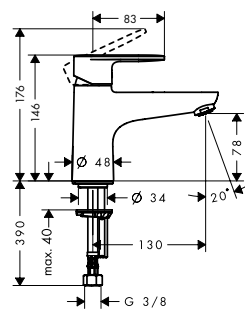

Consisting of:

- Hand shower Vario (# 26270XXX)
- Shower holder Porter S (# 28331XXX)
- Shower hose 160 cm (# 28266000)

NEW

NEW