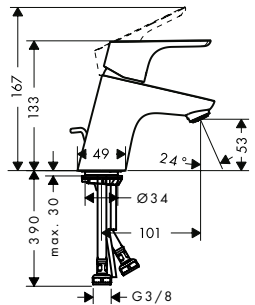

Focus Single lever basin mixer
70 CoolStart
with pop-up waste set

finish code no. Euro

Chrome 31539000 112.70