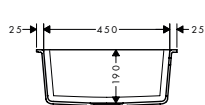

SilicaTec undermount sinks