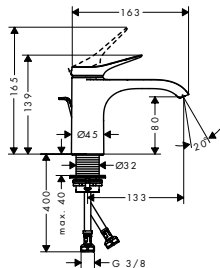

page 418

Basin

NEW

red dot
red dot winner 2021

NEW

Single lever basin mixer 80 with pop-up waste set

- consists of: single lever basin mixer, waste set
- ComfortZone 80
- projection 133 mm
- spray type: WaterfallStream
- maximum flow rate at 3 bar: 5 l/ min
- ceramic cartridge
- temperature limitation adjustable
- suitable for continuous flow water heaters
- pop-up waste set G 1 1/4
- material waste set: metal
- connection type: G 3/8 connections
- connection dimension: DN15