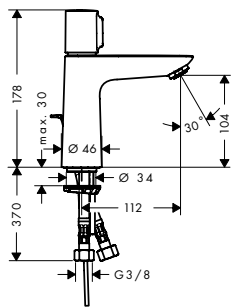

Basin

Basin mixer 110 with pop-up waste set

- consists of: Basin mixer, waste set
- ComfortZone 110
- projection 112 mm
- spray type: normal spray
- maximum flow rate at 3 bar: 5 l/min
- Select cartridge with temperature control
- temperature limitation adjustable
- suitable for continuous flow water heaters
- pop-up waste set G 1¼
- material waste set: metal
- connection type: G ¾ connections
- connection dimension: DN15

finish	code no.	Euro
Chrome	71750000	193.70

Alternative products:

· Basin mixer 110 without waste set	Chrome	71751000	186.30

NEW