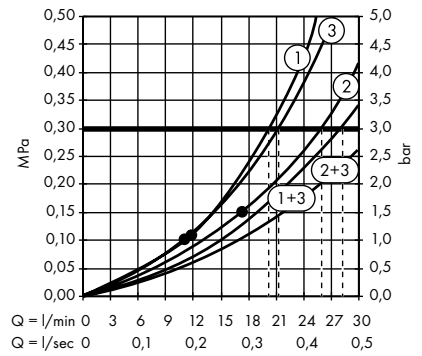

Raindance Rainmaker Overhead shower 600 3jet with lighting
26117000