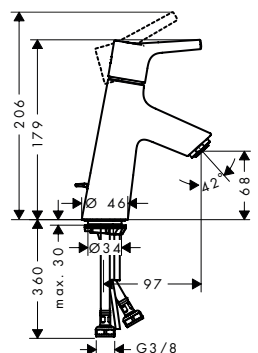

Talis S Single lever basin mixer
80 LowFlow
with pop-up waste set

- consists of: single lever basin mixer, waste set
- ComfortZone 80
- projection 97 mm
- spray type: normal spray
- maximum flow rate at 3 bar: 2,7 l/min
- ceramic cartridge
- temperature limitation adjustable
- suitable for continuous flow water heaters
- pop-up waste set G 1¼
- material waste set: metal
- connection type: G ¾ connections
- connection dimension: DN15

Chrome	72015000	142.30

Alternative products:

· Talis S Single lever basin mixer 80 with pop-up waste set	Chrome	72010000	142.30
· Talis S Single lever basin mixer 80 LowFlow without waste set	Chrome	72018000	134.80