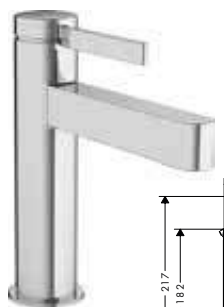

Basin

NEW

Single lever basin mixer 100 with push-open waste set

- consists of: single lever basin mixer, waste set
- ComfortZone 100
- projection 126 mm
- spray type: laminar spray
- maximum flow rate at 3 bar: 5 l/ min
- ceramic cartridge
- temperature limitation adjustable
- suitable for continuous flow water heaters
- push-open waste set G 1¼
- material waste set: metal
- connection type: G ¾ connections
- connection dimension: DN15

finish	code no.	Euro
Chrome	76010000	171.00
Matt Black	76010670	239.40
Matt White	76010700	239.40

NEW

Single lever basin mixer 110 with pop-up waste set

- consists of: single lever basin mixer, waste set
- ComfortZone 110
- projection 139 mm
- spray type: laminar spray
- maximum flow rate at 3 bar: 5 l/ min
- ceramic cartridge
- temperature limitation adjustable
- suitable for continuous flow water heaters
- pop-up waste set G 1¼
- material waste set: metal
- connection type: G ¾ connections
- connection dimension: DN15

finish	code no.	Euro
Chrome	76020000	190.00
Matt Black	76020670	266.00
Matt White	76020700	266.00

Alternative products:

- Single lever basin mixer 110 with push-open waste set
- Single lever basin mixer 110 CoolStart with push-open waste set

Chrome	76023000	195.00
Matt Black	76023670	273.00
Matt White	76023700	273.00
Chrome	76024000	200.00
Matt Black	76024670	280.00
Matt White	76024700	280.00

NEW

Single lever basin mixer 110 with bidette hand shower and shower hose 160 cm