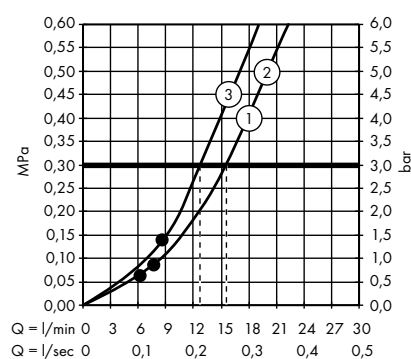

1. WhirlAir
2. PowderRain
3. Rain

Raindance Select S Hand shower 120 3jet
26530000, 26530140, 26530340,
26530400, 26530670, 26530700,
26530990