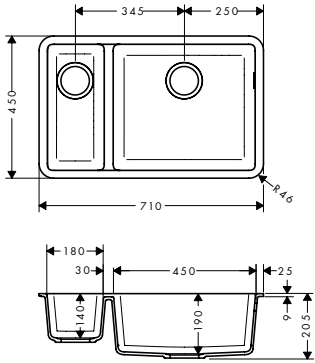

Sinks

S510-U635 Under-mount sink 180/450

- cut-out dimensions: 658 x 398 mm
- material: SilicaTec
- number of bowls: 1 main bowl and 1 additional bowl
- cabinet size: 80 cm
- type of installation: undermount
- position overflow: on the right side of the main bowl
- sink depth: 190 mm
- depth half sink: 140 mm
- waste set not included - please order one waste set from the required parts

Required parts (choose one)

· D17-10 Manual waste and overflow set for double bowl granite	Chrome	43928000	44.40
· D17-11 Automatic waste and overflow set for double bowl granite	Chrome	43938000	72.30

Optional parts:

· F15 Cutting board walnut		40960000	133.20
· F16 Cutting board oak		40961000	100.00
· F17 Mobile drainboard	Stainless Steel	40962800	86.70
· F14 Multifunctional strainer	Matt Black	40963000	21.70

finish	code no.	Euro
Graphiteblack	43433170	457.00
Stonegrey	43433290	457.00
Concretegrey	43433380	457.00