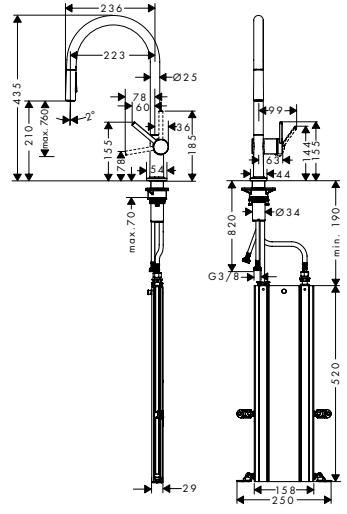

Talis M54 Single lever kitchen mixer 210, pull-out spray, 2jet, sBox

- consists of: single lever kitchen mixer, hose box
- ComfortZone 210
- swivel range adjustable in 4 steps 60°, 110°, 150° or 360°
- laminar spray, shower spray
- lockable shower spray, spray returns through pressing spray diverter and spray returns automatically through handle closing
- connection dimension: DN15
- maximum flow rate at 3 bar: 7 l/min
- ceramic cartridge
- connection type: G 3/8 connections
- temperature limitation adjustable
- integrated non-return valve
- suitable for continuous flow water heaters
- sBox for quiet, smooth and protected hose guidance in the cabinet, under the countertop
- extension length up to 76 cm

finish	code no.	Euro
Chrome	72801000	374.50
Matt Black	72801670	486.90
Stainless Steel Finish	72801800	486.90