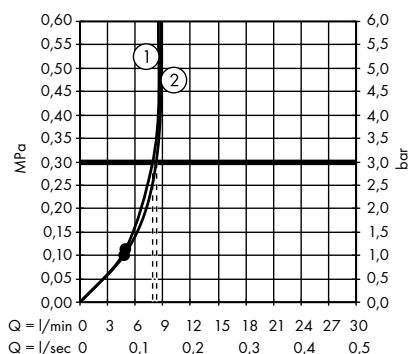

The consumption was measured in combination with the appropriate fittings (thermostat/mixer/in-wall valve) to reflect actual application in practice.

Crometta S Showerpipe 240 1jet
EcoSmart 9 l/min Reno
27270000

1. Hand shower
2. Overhead shower

Vernis Blend Showerpipe 200 1jet
with thermostat
26276000, 26276670