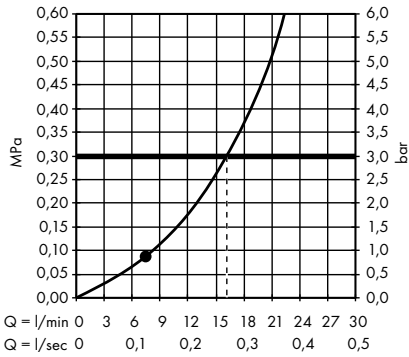

The consumption was measured in combination with the appropriate fittings (thermostat/mixer/in-wall valve) to reflect actual application in practice.

Rainfinity Overhead shower 250 ljet
26228000, 26228140, 26228340,
26228670, 26228700, 26228990