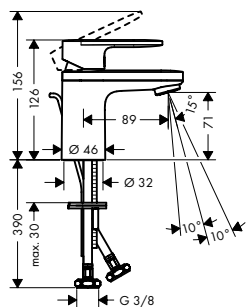

Single lever basin mixer 70 with isolated water conduction and pop-up waste set

Chrome 71570000 67.10

- consists of: single lever basin mixer, waste set
- ComfortZone 70
- projection 89 mm
- spray type: normal spray
- swiveling spray former
- maximum flow rate at 3 bar: 5 l/ min
- ceramic cartridge
- temperature limitation adjustable
- with isolated water conduction - without contact with nickel and lead
- suitable for continuous flow water heaters
- pop-up waste set G 1 1/4
- material waste set: synthetic
- connection type: G 3/8 connections
- connection dimension: DN15