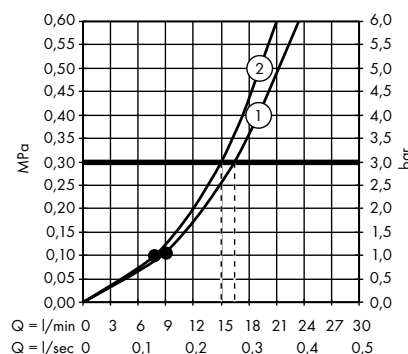

1. Overhead shower
2. Hand shower

Pulsify S Showerpipe 260 1jet
with ShowerTablet Select 400
24220000

1. Hand shower
2. Overhead shower

Croma Select E Showerpipe 180 2jet
with thermostat
27256400

1. Overhead shower
2. Hand shower