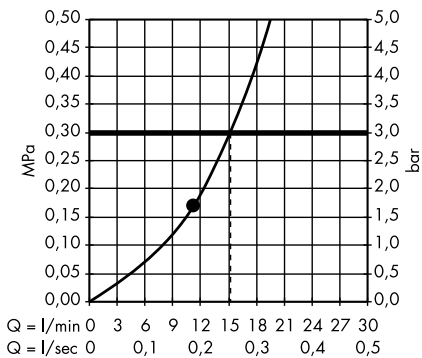

Raindance Overhead shower 260/260 1jet
26472000