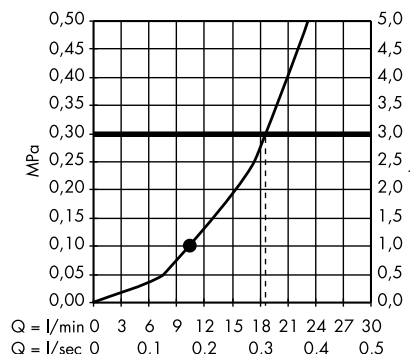

Croma Overhead shower 220 ljet
26464000