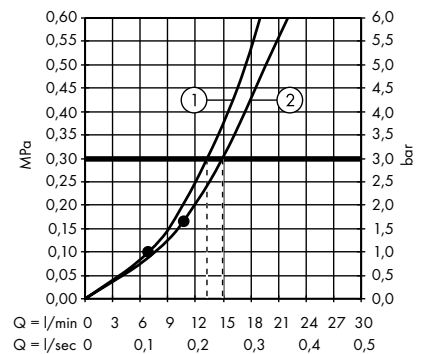

Crometta S Showerpipe 240 1jet with single lever mixer
27269000

1. Hand shower
2. Overhead shower