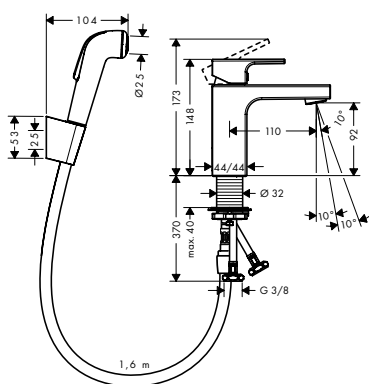

Single lever basin mixer 100 with bidette hand shower and shower hose 160 cm

- consists of: single lever basin mixer, bidette hand shower, shower holder, shower hose
- ComfortZone 100
- projection 110 mm
- spray type: normal spray, shower spray
- maximum flow rate at 3 bar: 5 l/min
- ceramic cartridge
- temperature limitation adjustable
- with isolated water conduction - without contact with nickel and lead
- connection type: G 3/8 connections
- connection dimension: DN15

Chrome	71216000	120.80