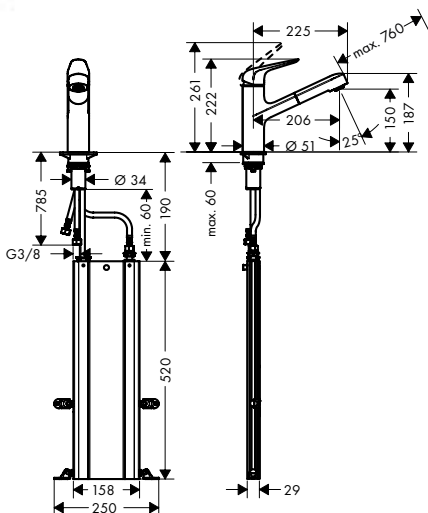

Focus M42 Single lever kitchen mixer 150, pull-out spout, 1 jet, sBox

- consists of: single lever kitchen mixer, hose box
- ComfortZone 150
- swivel range 120°
- normal spray
- MagFit magnetic shower support
- connection dimension: DN15
- maximum flow rate at 3 bar: 8 l/min
- ceramic cartridge
- connection type: G 3/8 connections
- temperature limitation adjustable
- integrated non-return valve
- suitable for continuous flow water heaters
- sBox for quiet, smooth and protected hose guidance in the cabinet, under the countertop
- extension length up to 76 cm

finish Chrome **code no.** 71829000 **Euro** 240.90
Stainless Steel Finish 71829800 **Euro** 295.80