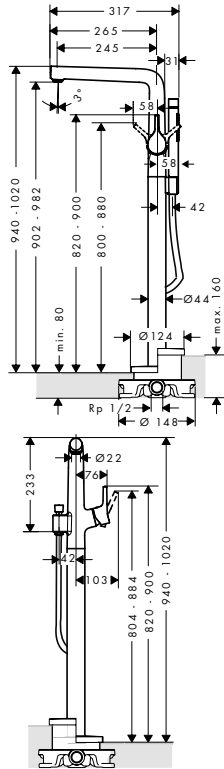

Bath

finish code no. Euro

Single lever bath mixer floor-standing

Chrome 72412000 1,618.00

- consists of: single lever bath mixer floor standing, baton hand shower, shower hose, shower holder
- 2 functions
- projection 245 mm
- connection type: basic set
- spray type mixer: normal spray
- spray type hand shower: Rain, MonoRain
- maximum flow rate at 3 bar: 20 l/min
- ceramic cartridge
- diverter with automatic resetting
- non-return valve
- connection dimension: DN15

Required parts:

- Basic set for mixers floor-standing 10452180 459.80
- Sealing foil for basic set bath mixer floor-standing 96441000 127.30