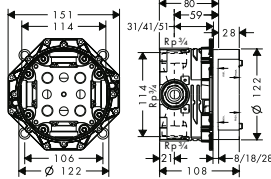

NEW

NEW

Single lever bath mixer for concealed installation for iBox universal

- 2 functions
- connection type: basic set
- flow rate upper outlet: 21 l/min
- flow rate lower outlet: 29 l/min
- min. operating pressure: 1 bar
- max. operating pressure: 10 bar
- ceramic cartridge
- temperature limitation adjustable
- diverter with automatic resetting
- with silencer

Alternative products:

- Single lever bath mixer for concealed installation with integrated security combination according to EN1717 for iBox universal

finish	code no.	Euro
Chrome	75415000	180.00
Matt Black	75415670	252.00
Matt White	75415700	252.00

Required parts:

- Basic set iBox universal

01800180	137.30

Optional parts:

- Extension element

Chrome	13593000	46.80
Matt Black	13593670	65.50
Matt White	13593700	65.50

Basic set iBox universal

- suitable for all shower, bath tub and thermostat finish sets for concealed installation
- connection thread Rp 3/4
- rotationally-symmetric installation
- sound-decoupled installation
- connection dimension: DN20

Alternative products:

- Basic set iBox universal with shut-off unit

01800180	137.30

Optional parts:

- Extension iBox universal basic set 2.5 cm
- Fastening rail set for iBox universal
- Assembly aid for iBox universal

01850180	178.40
13595000	50.40
96615000	35.80
93500000	13.00

NEW

Bath spout

- 1 function
- connection type: G 1/2
- with escutcheon
- projection 202 mm
- wall-mounted
- maximum flow rate at 3 bar: 24,3 l/min
- spray type: WaterfallStream

Chrome	75410000	120.00
Matt Black	75410670	168.00
Matt White	75410700	168.00

Optional parts:

- Connecting thread G 3/4

92504000	44.90