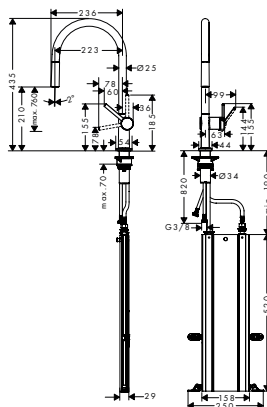

finish code no. Euro

Talis M54 Single lever kitchen mixer 210, pull-out spout, 1jet, sBox

Chrome	72803000	326.40
Matt Black	72803670	424.80
Stainless Steel Finish	72803800	424.80

- consists of: single lever kitchen mixer, hose box
- ComfortZone 210
- swivel range adjustable in 4 steps 60°, 110°, 150° or 360°
- normal spray
- connection dimension: DN15
- maximum flow rate at 3 bar: 7 l/min
- ceramic cartridge
- connection type: G 3/8 connections
- temperature limitation adjustable
- integrated non-return valve
- suitable for continuous flow water heaters
- sBox for quiet, smooth and protected hose guidance in the cabinet, under the countertop
- extension length up to 76 cm