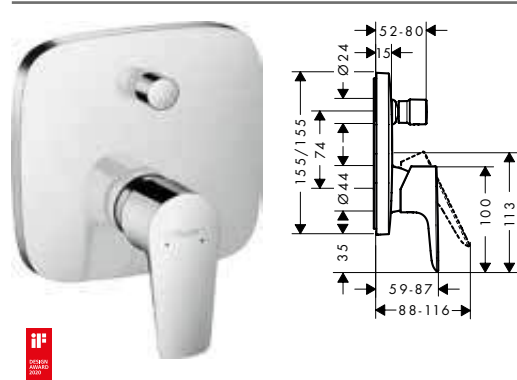

Single lever bath mixer for concealed installation for iBox universal

- 2 functions
- connection type: basic set
- flow rate upper outlet: 21 l/min
- flow rate lower outlet: 29 l/min
- ceramic cartridge
- temperature limitation adjustable
- diverter with automatic resetting
- with silencer

Alternative products:

- Single lever bath mixer for concealed installation with integrated security combination according to EN1717 for iBox universal

Required parts:

- Basic set iBox universal

finish	code no.	Euro
Chrome	71745000	154.40
Brushed Bronze	71745140	231.60
Brushed Black	71745340	231.60
Chrome		
Matt Black	71745670	216.10
Matt White	71745700	216.10
Polished Gold Optic	71745990	231.60

Chrome	71474000	271.10
Brushed Bronze	71474140	406.60
Brushed Black	71474340	406.60
Chrome		
Matt Black	71474670	379.40
Matt White	71474700	379.40
Polished Gold Optic	71474990	406.60

	01800180	137.30