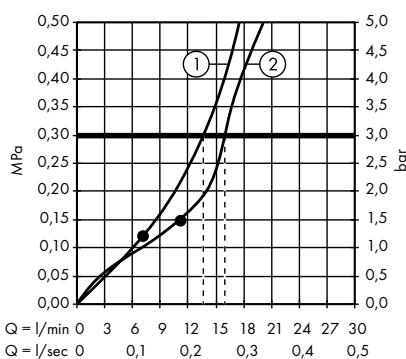

- 1. Overhead shower Rain / RainAir
- 2. Hand shower
- 3. Overhead shower RainStream
- 4. Overhead shower Rain + RainStream / RainAir + RainStream

Raindance Select E Showerpipe 300 2jet with ShowerTablet Select 300
27126000, 27126400