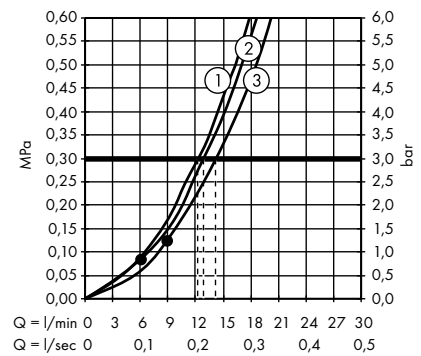

Croma Select S Hand shower Multi
26800400

1. Massage
2. IntenseRain
3. SoftRain