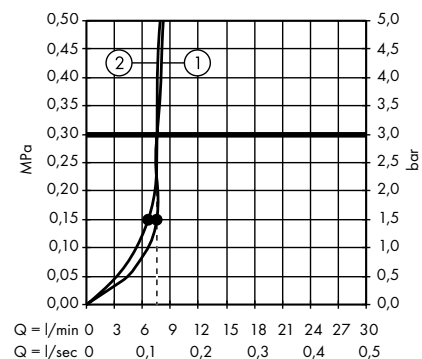

1. Rain
2. RainAir

Raindance Select S Overhead shower 240 2jet EcoSmart 9 l/min with shower arm
26470000, 26470400