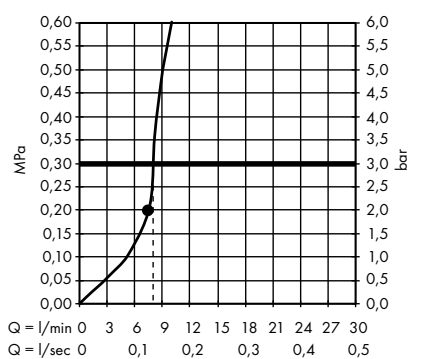

Raindance S Overhead shower 240 ljet
EcoSmart 9 l/min with shower arm
27461000