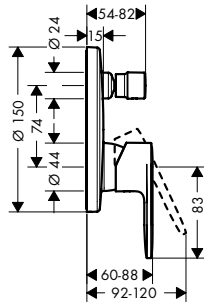

NEW

Single lever bath mixer for concealed installation for iBox universal

- 2 functions
- connection type: basic set
- flow rate upper outlet: 21 l/min
- flow rate lower outlet: 29 l/min
- min. operating pressure: 1 bar
- max. operating pressure: 10 bar
- ceramic cartridge
- temperature limitation adjustable
- diverter with automatic resetting
- suitable for continuous flow water heaters

Chrome	71466000	98.00
Matt Black	71466670	137.20

Alternative products:

- Single lever bath mixer for concealed installation with integrated security combination according to EN1717 for iBox universal

Chrome	71467000	130.00
Matt Black	71467670	182.00

Required parts:

- Basic set iBox universal

01800180	137.30

Basic set iBox universal

- suitable for all shower, bath tub and thermostat finish sets for concealed installation
- connection thread Rp 3/4
- rotationally-symmetric installation
- sound-decoupled installation
- connection dimension: DN20

01800180	137.30