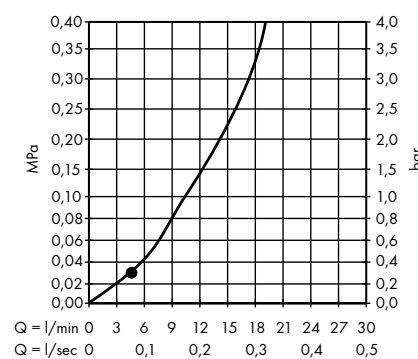

Vernis Shape Overhead shower 200 1jet
LowPressure
26096000