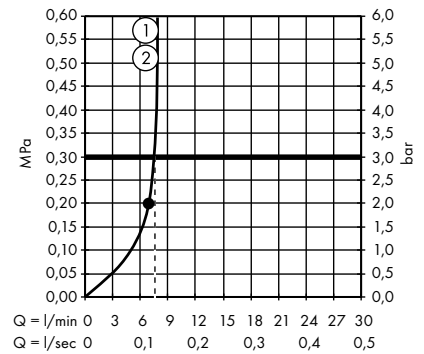

1. Rain
2. RainStream

· **Rainmaker Select** Overhead shower 460
2jet EcoSmart 9 l/min with shower arm
24015400