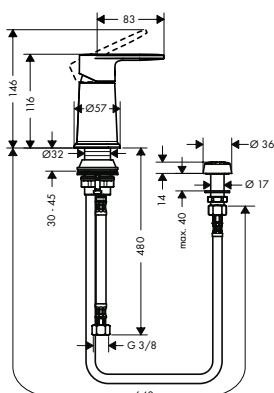

finish code no. Euro

NEW

Bidet set with vertical spray

- consists of: Bidet mixer, vertical spray
- maximum flow rate at 3 bar: 7,7 l/min
- ceramic cartridge
- vertical spray and diverter
- integrated non-return valve
- efficient from 0,5 bar onwards
- connection type: G 3/8 connections
- connection dimension: DN15

Chrome 71214000 138.20