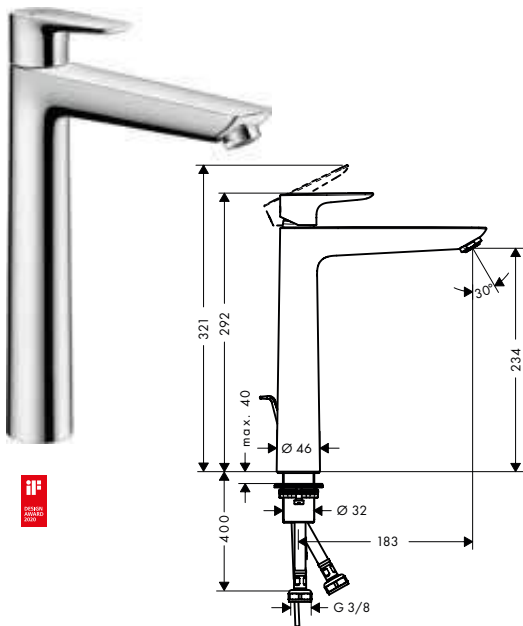

Single lever basin mixer 240 with pop-up waste set

- consists of: single lever basin mixer, waste set
- ComfortZone 240
- projection 183 mm
- spray type: normal spray
- maximum flow rate at 3 bar: 5 l/min
- ceramic cartridge
- temperature limitation adjustable
- suitable for continuous flow water heaters
- pop-up waste set G 1 1/4
- material waste set: metal
- connection type: G 3/8 connections
- connection dimension: DN15

Chrome	71716000	237.80
Brushed Bronze	71716140	356.90
Brushed Black	71716340	356.90
Chrome		
Matt Black	71716670	333.00
Matt White	71716700	333.00
Polished Gold Optic	71716990	356.90

Alternative products:

- Single lever basin mixer 240 without waste set

Chrome	71717000	231.70
Brushed Bronze	71717140	347.70
Brushed Black	71717340	347.70
Chrome		
Matt Black	71717670	324.50
Matt White	71717700	324.50
Polished Gold Optic	71717990	347.70