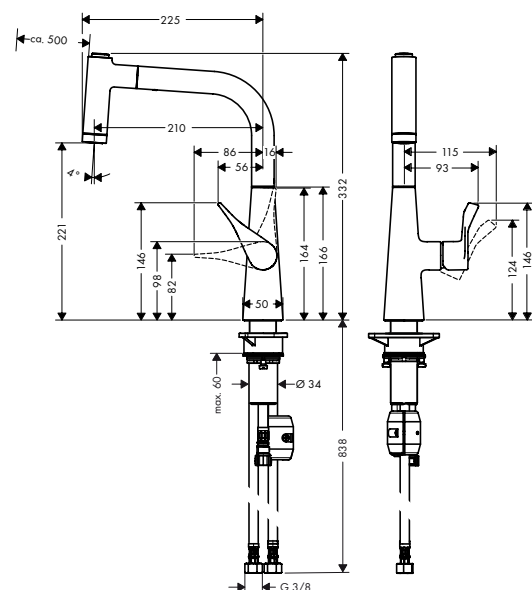

Metris M71 Single lever kitchen mixer 220, pull-out spray, 2jet

finish	code no.	Euro
Chrome	14834000	448.00
Stainless Steel Finish	14834800	582.30

- ComfortZone 220
- swivel range adjustable in 2 steps to 110° or 150°
- laminar spray, shower spray
- lockable shower spray, spray returns automatically through handle closing
- MagFit magnetic shower support
- quick connect hose
- connection dimension: DN15
- maximum flow rate at 3 bar: 9 l/min
- ceramic cartridge
- connection type: G 3/8 connections
- temperature limitation adjustable
- integrated non-return valve
- suitable for continuous flow water heaters