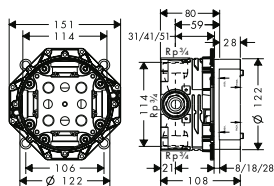

Basic set iBox universal

- suitable for all shower, bath tub and thermostat finish sets for concealed installation
- connection thread Rp 3/4
- rotationally-symmetric installation
- sound-decoupled installation
- connection dimension: DN20

Alternative products:

- Basic set iBox universal with shut-off unit

Optional parts:

- Extension iBox universal basic set 2.5 cm
- Fastening rail set for iBox universal
- Assembly aid for iBox universal

finish	code no.	Euro
	01800180	137.30
	01850180	178.40
	13595000	50.40
	96615000	35.80
	93500000	13.00