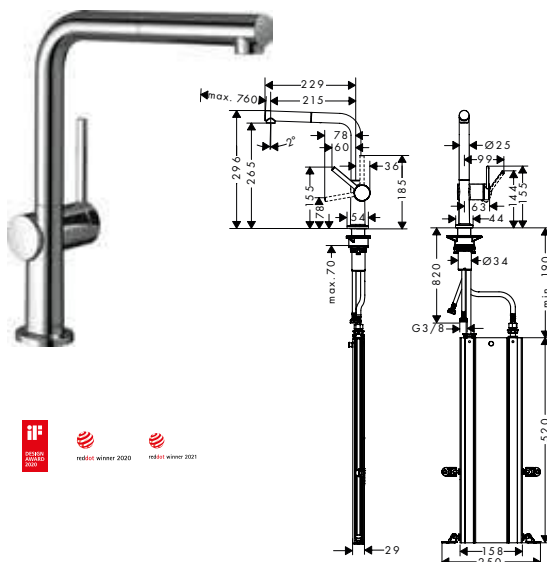

finish code no. Euro

Talis M54 Single lever kitchen mixer 270, pull-out spout, 1 jet, sBox

Chrome	72809000	272.90
Matt Black	72809670	355.20
Stainless Steel Finish	72809800	355.20

- consists of: single lever kitchen mixer, hose box
- ComfortZone 270
- l-spout
- swivel range adjustable in 4 steps 60°, 110°, 150° or 360°
- laminar spray
- connection dimension: DN15
- maximum flow rate at 3 bar: 7 l/min
- ceramic cartridge
- connection type: G 3/8 connections
- temperature limitation adjustable
- integrated non-return valve
- suitable for continuous flow water heaters
- sBox for quiet, smooth and protected hose guidance in the cabinet, under the countertop
- extension length up to 76 cm