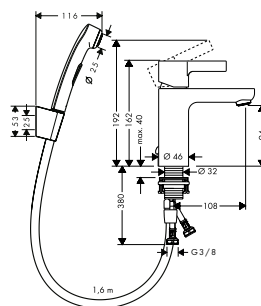

finish

Chrome

code no.

31261000

Euro

282.60

Single lever basin mixer with bidette hand shower and shower hose 160 cm

- consists of: single lever basin mixer, bidette hand shower, shower holder, shower hose
- ComfortZone 90
- maximum flow rate at 3 bar: 5 l/min
- ceramic cartridge
- temperature limitation adjustable
- suitable for continuous flow water heaters
- connection type: G 3/8 connections
- connection dimension: DN15