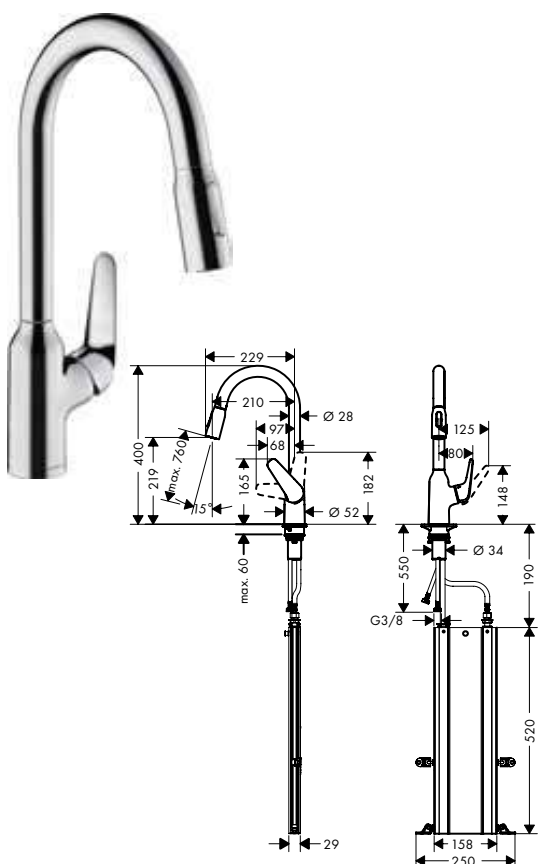

Focus M42 Single lever kitchen mixer 220, pull-out spray, 2jet, sBox

- consists of: single lever kitchen mixer, hose box
- ComfortZone 220
- swivel range 360°
- laminar spray, shower spray
- lockable shower spray, spray returns through pressing spray diverter and spray returns automatically through handle closing
- MagFit magnetic shower support
- connection dimension: DN15
- maximum flow rate at 3 bar: 9 l/ min
- ceramic cartridge
- connection type: G 3/8 connections
- temperature limitation adjustable
- integrated non-return valve
- suitable for continuous flow water heaters
- sBox for quiet, smooth and protected hose guidance in the cabinet, under the countertop
- extension length up to 76 cm

Chrome	71820000	346.40
Stainless Steel Finish	71820800	432.90