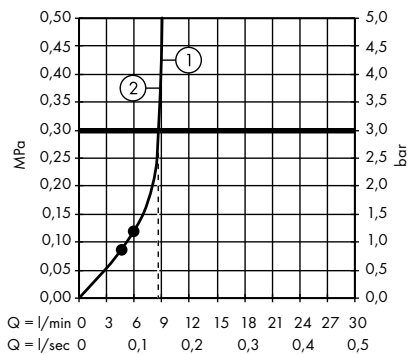

1. Overhead shower
2. Hand shower

Croma Select S Showerpipe 180 2jet with bath thermostat
27351400