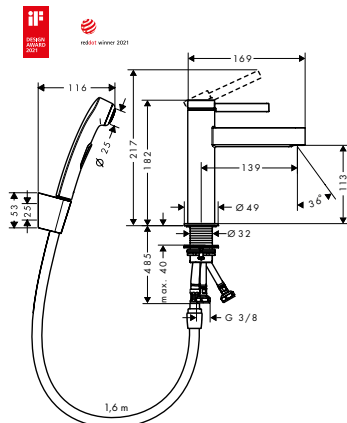

Alternative products:

- Single lever basin mixer 110 with push-open waste set
- Single lever basin mixer 110 CoolStart with push-open waste set

Chrome	76023000	195.00
Matt Black	76023670	273.00
Matt White	76023700	273.00
Chrome	76024000	200.00
Matt Black	76024670	280.00
Matt White	76024700	280.00

NEW