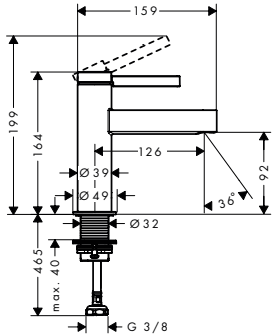

Single lever basin mixer 260
with bidette hand shower
and shower hose 160 cm

Chrome
Matt Black

76220000
76220670

360.00
504.00

- consists of: single lever basin mixer, bidette hand shower, shower holder, shower hose, waste set
- ComfortZone 260
- projection 208 mm
- spray type: laminar spray
- maximum flow rate at 3 bar: 5 l/min
- ceramic cartridge
- temperature limitation adjustable
- suitable for continuous flow water heaters
- push-open waste set G 1 1/4
- material waste set: metal
- connection type: G 3/8 connections
- connection dimension: DN15

red dot winner 2021

NEW