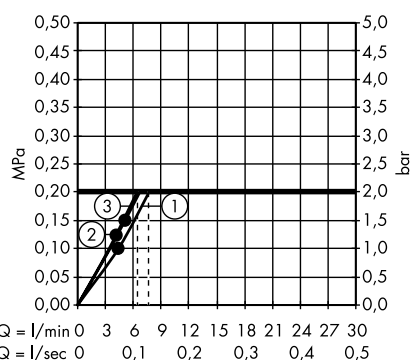

1. RainAir
2. Rain
3. WhirlAir

Raindance Select S Hand shower 120 3jet
EcoSmart 9 l/min
26531XXX