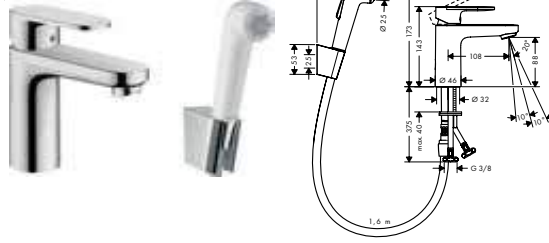

NEW

Single lever basin mixer 100 with bidette hand shower and shower hose 160 cm

- consists of: single lever basin mixer, bidette hand shower, shower holder, shower hose
- ComfortZone 100
- projection 108 mm
- spray type: normal spray, shower spray
- maximum flow rate at 3 bar: 5 l/ min
- ceramic cartridge
- temperature limitation adjustable
- connection type: G 3/8 connections
- connection dimension: DN15

finish

code no.

Euro

Chrome

71215000

100.90

NEW