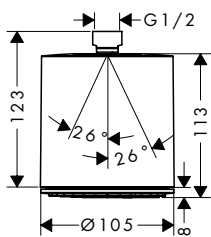

Chrome	28678000	15.70
Chrome	97450000	8.70

Overhead showers

NEW

red dot winner 2021

NEW

Pulsify S Overhead shower
105 1jet Green

- shower head size: 105 mm
- spray type: PowderRain
- ball-joint: overhead shower angle adjustable
- material spray disc: plastic
- spray disc surface: graphite
- maximum flow rate at 3 bar: 6 l/min
- connection thread G 1/2
- connection dimension: DN15