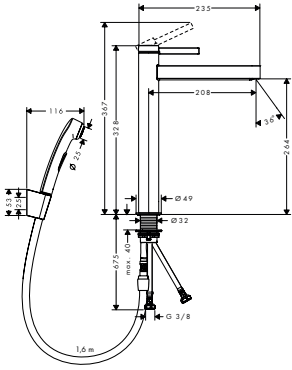

NEW

Measurements within scale drawings are in mm.

Technical specifications and units of measure are subject to change.

finish

code no.

Euro

NEW

Single lever basin mixer 260
with bidette hand shower
and shower hose 160 cm