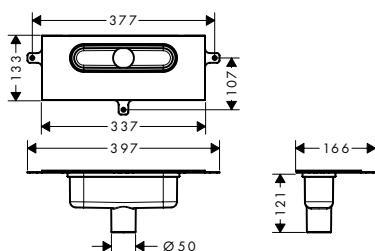

finish

code no.

Euro

NEW

uBox universal Base set
for finish sets for vertical
installation

01002180

160.00

- consists of: base set, siphon, pre-assembled sealing membrane, screed protection cover
- suitable for all shower drains
- where to use: new construction, renovation
- water seal: 50 mm
- minimal installation height: 75 mm
- drainage capacity with siphon: up to 42 l/ min
- drainage capacity with Dryphon: up to 60 l/ min
- connection diameter: DN50
- direction of outlet: vertical
- connection: 1-sided
- mounting type: wall-mounted, free in the floor
- easy to clean siphon
- removable siphon

Alternative products:

NEW	· uBox universal Base set for finish sets for standard installation	01001180	160.00
NEW	· uBox universal Base set for finish sets for flat installation	01000180	160.00