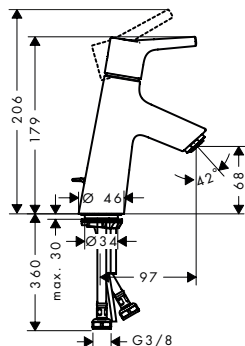

Single lever basin mixer 80 with pop-up waste set

- consists of: single lever basin mixer, waste set
- ComfortZone 80
- projection 97 mm
- spray type: normal spray
- maximum flow rate at 3 bar: 5 l/ min
- ceramic cartridge
- temperature limitation adjustable
- suitable for continuous flow water heaters
- pop-up waste set G 1¼
- material waste set: metal
- connection type: G ¾ connections
- connection dimension: DN15

finish **code no.** **Euro**

Chrome 72010000 142.30

Alternative products:

- Single lever basin mixer 80 with push-open waste set Chrome 72011000 142.30
- Single lever basin mixer 80 LowFlow with pop-up waste set Chrome 72015000 142.30
- Single lever basin mixer 80 without waste set Chrome 72012000 134.80
- Single lever basin mixer 80 LowFlow without waste set Chrome 72018000 134.80