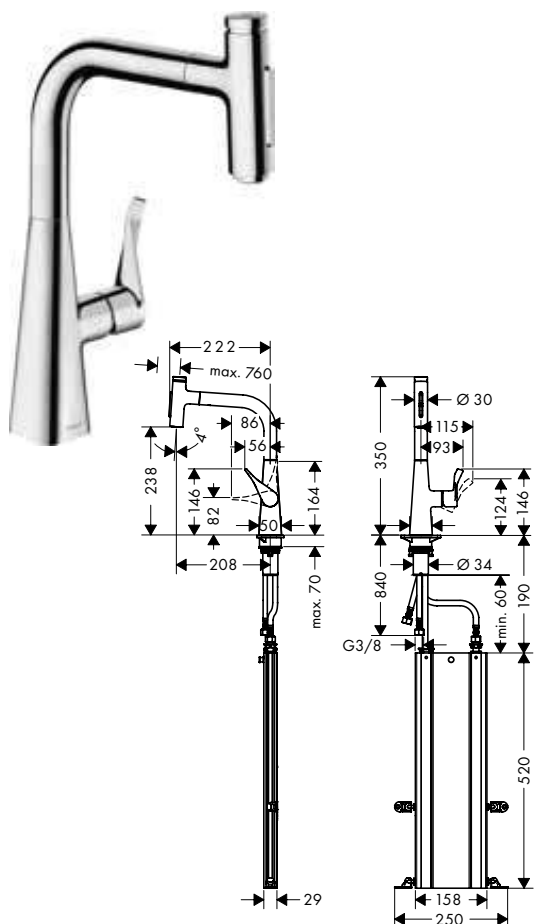

Alternative products:

· **Metris Select M71** Single lever kitchen mixer 240, pull-out spout, 1jet, sBox Chrome 73802000 508.30
Stainless Steel Finish 73802800 641.90