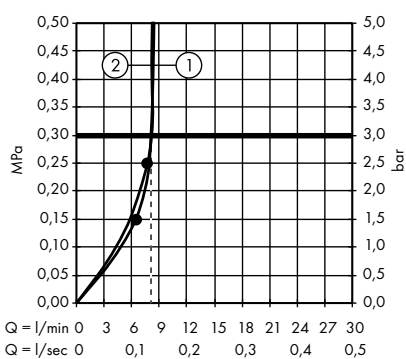

Raindance E Showerpipe 360 1jet EcoSmart 9 l/min with thermostat
27286000, 27286400

1. Hand shower
2. Overhead shower