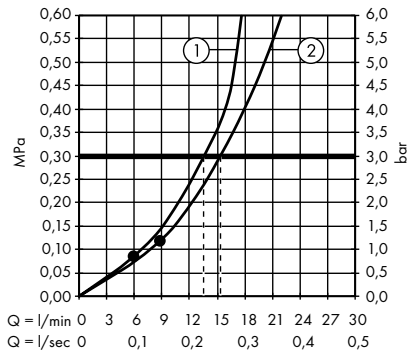

Crometta E Showerpipe 240 1jet with thermostat
27271000

1. Hand shower
2. Overhead shower