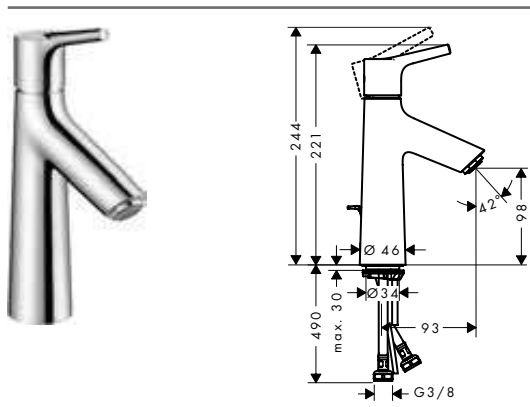

Single lever basin mixer 100 with pop-up waste set

- consists of: single lever basin mixer, waste set
- ComfortZone 100
- projection 93 mm
- spray type: normal spray
- maximum flow rate at 3 bar: 5 l/min
- ceramic cartridge
- temperature limitation adjustable
- suitable for continuous flow water heaters
- pop-up waste set G 1 1/4
- material waste set: metal
- connection type: G 3/8 connections
- connection dimension: DN15

finish   **code no.**   **Euro**

Chrome   72020000   168.00

Alternative products:

· Single lever basin mixer 100 LowFlow with pop-up waste set	Chrome	72024000	168.00
· Single lever basin mixer 100 without waste set	Chrome	72021000	160.60
· Single lever basin mixer 100 LowFlow without waste set	Chrome	72025000	160.60