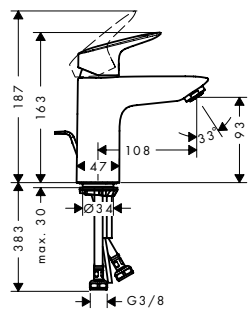

Logis Single lever basin mixer
100 LowFlow
with pop-up waste set

finish

code no.

Euro

Chrome

71104000

105.40

- consists of: single lever basin mixer, waste set
- ComfortZone 100
- projection 108 mm
- spray type: normal spray
- maximum flow rate at 3 bar: 3,5 l/min
- ceramic cartridge
- temperature limitation adjustable
- suitable for continuous flow water heaters
- pop-up waste set G 1¼
- material waste set: synthetic
- connection type: G ¾ connections
- connection dimension: DN15

Alternative products:

- **Logis** Single lever basin mixer 100 with push-open waste set Chrome 71107000 105.40
- **Logis** Single lever basin mixer 100 with metal pop-up waste set Chrome 71171000 116.80