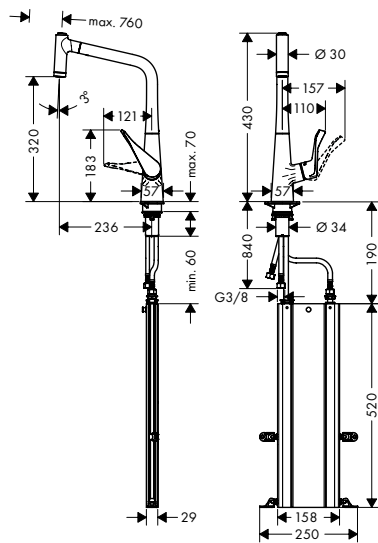

Metris M71 Single lever kitchen mixer 320, pull-out spray, 2jet, sBox

finish	code no.	Euro
Chrome	73801000	550.10
Stainless Steel Finish	73801800	696.20

- consists of: single lever kitchen mixer, hose box
- ComfortZone 320
- swivel range adjustable in 2 steps to 110° or 150°
- laminar spray, shower spray
- lockable shower spray, spray returns automatically through handle closing
- MagFit magnetic shower support
- connection dimension: DN15
- maximum flow rate at 3 bar: 10 l/min
- ceramic cartridge
- connection type: G 3/8 connections
- temperature limitation adjustable
- integrated non-return valve
- suitable for continuous flow water heaters
- sBox for quiet, smooth and protected hose guidance in the cabinet, under the countertop
- extension length up to 76 cm

Alternative products:

· Metris M71 Single lever kitchen mixer 320, Eco, pull-out spray, 2jet, sBox	Chrome	73824000	550.10