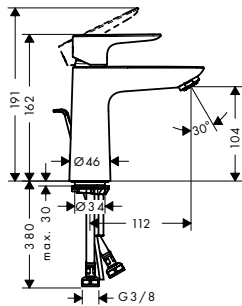

Single lever basin mixer 110 with pop-up waste set

- consists of: single lever basin mixer, waste set
- ComfortZone 110
- projection 112 mm
- spray type: normal spray
- maximum flow rate at 3 bar: 5 l/ min
- ceramic cartridge
- temperature limitation adjustable
- suitable for continuous flow water heaters
- pop-up waste set G 1¼
- material waste set: metal
- connection type: G ¾ connections
- connection dimension: DN15

finish	code no.	Euro
Chrome	71710000	142.30
Brushed Bronze	71710140	213.40
Brushed Black	71710340	213.40
Chrome		
Matt Black	71710670	199.10
Matt White	71710700	199.10
Polished Gold Optic	71710990	213.40

Alternative products:

· Single lever basin mixer 110 with push-open waste set	Chrome	71711000	142.30
· Single lever basin mixer 110 without waste set	Chrome	71712000	134.80
	Brushed Bronze	71712140	202.30
	Brushed Black	71712340	202.30
	Chrome		
	Matt Black	71712670	188.70
	Matt White	71712700	188.70
	Polished Gold Optic	71712990	202.30
· Single lever basin mixer 110 LowFlow with pop-up waste set	Chrome	71715000	142.30

Single lever basin mixer 110 CoolStart with pop-up waste set

- consists of: single lever basin mixer, waste set
- ComfortZone 110
- projection 112 mm
- spray type: normal spray
- maximum flow rate at 3 bar: 5 l/ min
- ceramic cartridge
- temperature limitation adjustable
- suitable for continuous flow water heaters
- pop-up waste set G 1¼
- material waste set: metal
- connection type: G ¾ connections
- connection dimension: DN15
- cold water in middle position

Chrome	71713000	142.30
Brushed Bronze	71713140	213.40
Brushed Black	71713340	213.40
Chrome		
Matt Black	71713670	199.10
Matt White	71713700	199.10
Polished Gold Optic	71713990	213.40

Alternative products: