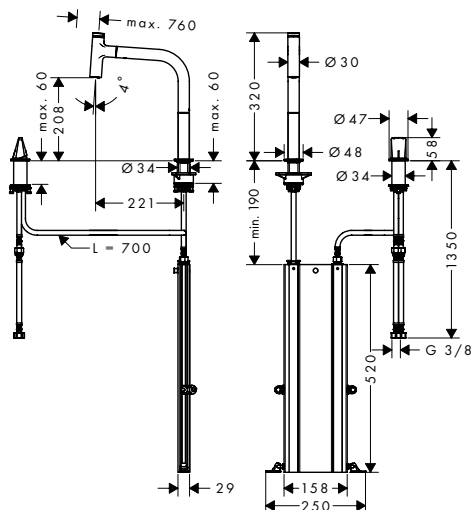

Metris Select M71 2-hole single lever kitchen mixer 200, pull-out spout, 1jet, sBox

- consists of: 2-hole single lever kitchen mixer, control unit, hose box
- ComfortZone 200
- swivel range adjustable in 2 steps to 110° or 150°
- flexible position of faucet controls, 2 tap holes with Ø 35 mm required
- normal spray
- Select button for a comfortable start/stop of the water flow
- MagFit magnetic shower support
- connection dimension: DN15
- maximum flow rate at 3 bar: 8 l/ min
- ceramic cartridge
- connection type: G 3/8 connections
- integrated non-return valve
- suitable for continuous flow water heaters
- sBox for quiet, smooth and protected hose guidance in the cabinet, under the countertop

Chrome	73804000	571.20
Stainless Steel Finish	73804800	742.40

Alternative products:

· Metris Select M71 2-hole single lever kitchen mixer 200, Eco, pull-out spout, 1jet, sBox	Chrome	73825000	571.20
· Metris Select M71 2-hole single lever kitchen mixer 200, pull-out spray, 2jet, sBox	Chrome	73818000	571.70
	Brushed Black	73818340	857.60
	Chrome		
	Matt Black	73818670	800.30
	Stainless Steel Finish	73818800	738.20