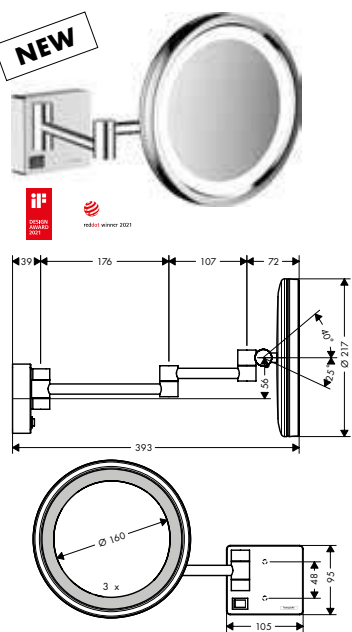

Shaving mirror with LED light

- wall-mounted
- cavity socket required for installation
- material: mirror glass
- material frame: metal
- mirror is inclinable
- swivelling
- enlargement: 3 x magnification
- with lighting
- illuminant: max. 2 W (21 x 0.08 W / LED)
- input voltage: 100 - 240 V AC / 50 / 60 Hz
- output voltage: 21 V - DC
- degree of protection: IP20
- with mounting material
- concealed fastening
- drilling distance: 48 mm
- diameter drill hole: 6 mm
- TÜV certified

finish	code no.	Euro
Chrome	41790000	155.90
Brushed Bronze	41790140	233.90
Brushed Black	41790340	249.50
Chrome		
Matt Black	41790670	218.30
Matt White	41790700	218.30
Polished Gold Optic	41790990	233.90