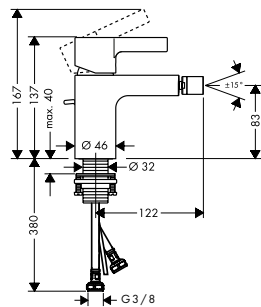

Chrome	31101000	680.30
Chrome	31102000	781.90
Chrome	31103000	723.00

Bidet

Single lever bidet mixer with pop-up waste set

- consists of: single lever bidet mixer, waste set
- projection 122 mm
- aerator with ball pivot
- spray type: laminar spray
- maximum flow rate at 3 bar: 7,2 l/min
- ceramic cartridge
- temperature limitation adjustable
- suitable for continuous flow water heaters
- material waste set: metal
- connection type: G 3/8 connections
- connection dimension: DN15