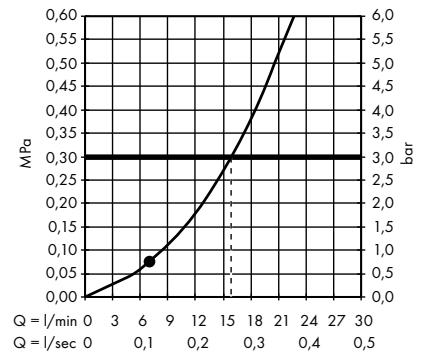

Croma E Hand shower 1jet
26814140, 26814340, 26814400,
26814670, 26814700, 26814990