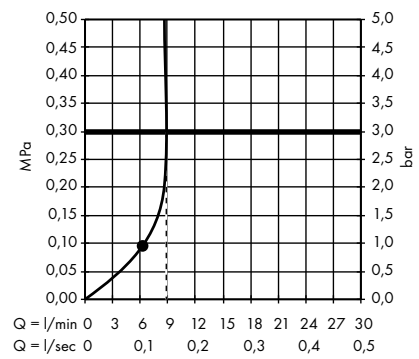

Crometta S Overhead shower 240 ljet
EcoSmart 9 l/min
26724000