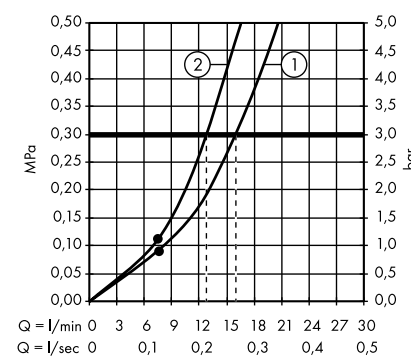

Croma Showerpipe 220 1jet with single lever mixer
27222000

1. Overhead shower
2. Hand shower