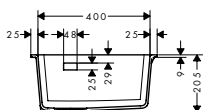

SilicaTec undermount sinks