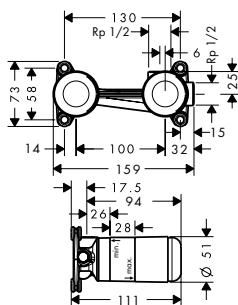

finish code no. Euro

Basic set for single lever basin mixer for concealed installation wall-mounted

- installation depth: 44 - 72 mm
- variable positioning of the mixer system, can be left or right of the spout
- easy orientation due to support surfaces for the spirit level
- with building protection cover against contamination during assembly
- with dimension indication for exact determination of the installation depth
- with pre-mounted fastening lugs for mounting in drywall and solidwall
- sound-decoupled installation
- connection dimension: DN15

13622180 220.50

Optional parts:

- Extension set 2.5 cm

31971000 112.80