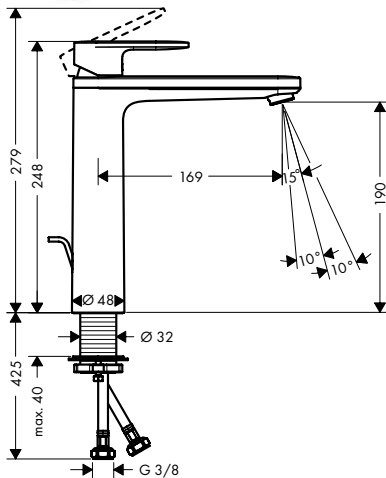

finish

code no.

Euro

NEW

Single lever basin mixer 100 with isolated water conduction and pop-up waste set

Chrome

71571000

87.70

- consists of: single lever basin mixer, waste set
- ComfortZone 100
- projection 108 mm
- spray type: normal spray
- swiveling spray former
- maximum flow rate at 3 bar: 5 l/ min
- ceramic cartridge
- temperature limitation adjustable
- with isolated water conduction - without contact with nickel and lead
- suitable for continuous flow water heaters
- pop-up waste set G 1¼
- material waste set: synthetic
- connection type: G ¾ connections
- connection dimension: DN15

NEW

Single lever basin mixer 190 with isolated water conduction and pop-up waste set

Chrome

71572000

115.00

- consists of: single lever basin mixer, waste set
- ComfortZone 190
- projection 169 mm
- spray type: normal spray
- swiveling spray former
- maximum flow rate at 3 bar: 5 l/ min
- ceramic cartridge
- temperature limitation adjustable
- with isolated water conduction - without contact with nickel and lead
- suitable for continuous flow water heaters
- pop-up waste set G 1¼
- material waste set: synthetic
- connection type: G ¾ connections
- connection dimension: DN15

NEW

Pillar tap 70 for cold water or pre-adjusted water without waste set

Chrome
Matt Black

71583000
71583670

55.70
78.00

- ComfortZone 70
- projection 93 mm
- spray type: normal spray
- maximum flow rate at 3 bar: 5 l/ min
- ceramic valves 90°
- for cold water connection
- connection type: G ¾ connections
- connection dimension: DN15