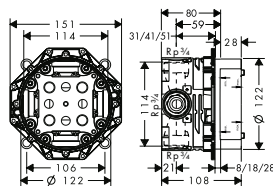

Alternative products:

- Basic set iBox universal with shut-off unit

01850180	178.40

Optional parts:

- Extension iBox universal basic set 2.5 cm
- Fastening rail set for iBox universal
- Assembly aid for iBox universal

13595000	50.40
96615000	35.80
93500000	13.00