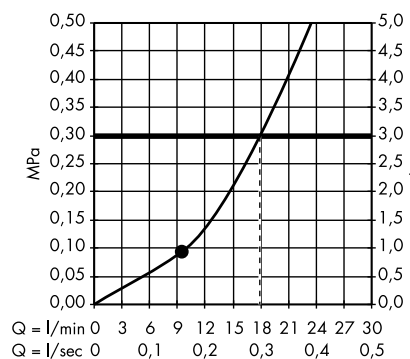

Raindance S Overhead shower 240 ljet
with ceiling connector
27477000