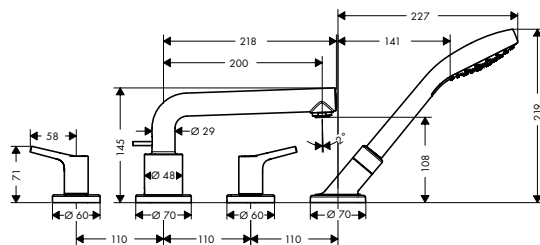

350.10

- consists of: basic set, shower holder, shower hose
- maximum pull-out length of hand shower: 1.60 m
- maintenance opening required
- connection dimension: G 1/2

4-hole rim mounted bath mixer for Secuflex