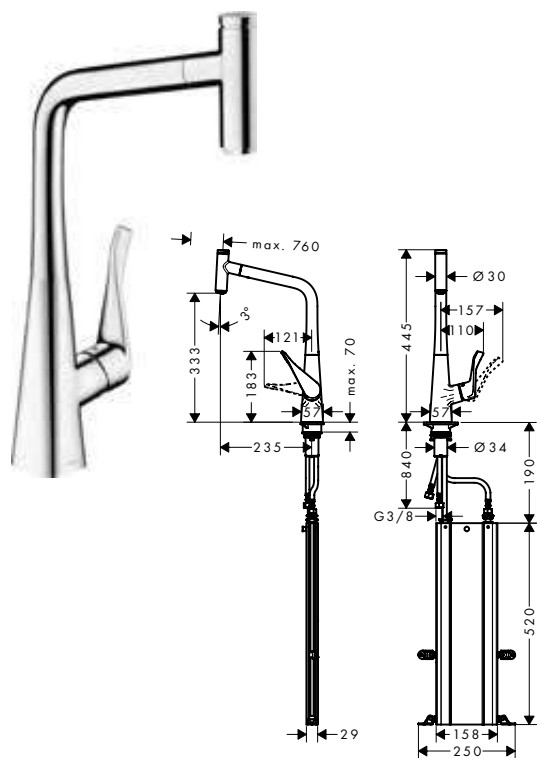

Metris Select M71 Single lever kitchen mixer 320, pull-out spout, 1 jet, sBox

- consists of: single lever kitchen mixer, hose box
- ComfortZone 320
- swivel range adjustable in 2 steps to 110° or 150°
- laminar spray
- Select button for a comfortable start/stop of the water flow
- MagFit magnetic shower support
- connection dimension: DN15
- maximum flow rate at 3 bar: 8 l/min
- ceramic cartridge
- connection type: G 3/8 connections
- temperature limitation adjustable
- integrated non-return valve
- suitable for continuous flow water heaters
- sBox for quiet, smooth and protected hose guidance in the cabinet, under the countertop
- extension length up to 76 cm
- significantly reduced splashing by soft start of the water flow

finish	code no.	Euro
Chrome	73803000	561.80
Stainless Steel Finish	73803800	711.30

Alternative products:

· Metris Select M71 Single lever kitchen mixer 320, Eco, pull-out spout, 1 jet, sBox	Chrome	73807000	561.80
· Metris Select M71 Single lever kitchen mixer 320, pull-out spray, 2jet, sBox	Chrome	73816000	562.60
	Stainless Steel Finish	73816800	707.90