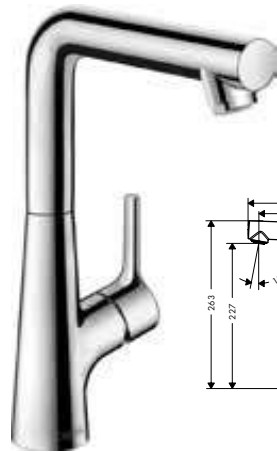

Single lever basin mixer 210 with swivel spout and pop-up waste set

- consists of: single lever basin mixer, waste set
- ComfortZone 210
- projection 162 mm
- swivel range 120°
- spray type: normal spray
- maximum flow rate at 3 bar: 5 l/ min
- ceramic cartridge
- temperature limitation adjustable
- suitable for continuous flow water heaters
- pop-up waste set G 1¼
- material waste set: metal
- connection type: G ¾ connections
- connection dimension: DN15

Chrome 72105000 283.10