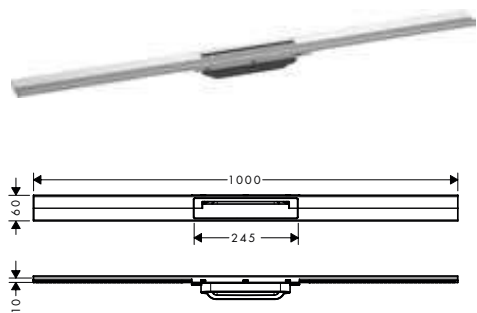

Alternative products:

NEW	· RainDrain Flex Finish set shower drain 900 cuttable for wall mounting		
	Chrome	56052000	434.00
	Brushed Bronze	56052140	533.00
	Brushed Black	56052340	533.00
	Chrome		
	Matt Black	56052670	434.00
	Matt White	56052700	434.00
	Brushed Stainless	56052800	310.00
	Steel		
	Polished Gold Optic	56052990	533.00

NEW