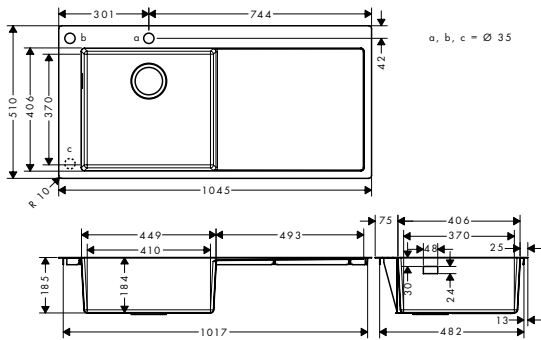

S718-F450 Built-in sink 450 with drainboard right

Stainless Steel	43332800	931.30

- cut-out dimensions: 1025 x 490 mm
- material: stainless steel
- number of bowls: 1 main bowl
- with drainage
- tap hole and hole for pop-up waste control are pre-drilled
- orientation: bowl left
- cabinet size: 60 cm
- type of installation: flat on the countertop (self-rimming) or flush-mount installation
- position overflow: on the left side of the bowl
- tap ledge reinforcing for a tight and stable seating of the kitchen mixer
- for installation in worktops from 25 mm
- corner radius: 10 mm
- sink depth: 190 mm
- waste set not included - please order one waste set from the required parts

Required parts:

· D14-11 Automatic waste and overflow set for single bowl	Stainless Steel	43931800	46.90

Optional parts:

· F14 Multifunctional strainer	Matt Black	40963000	21.70