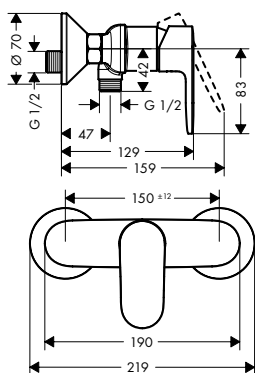

Shower

NEW

Single lever shower mixer for exposed installation

- 1 function
- connection type: s-shaped connections
- flow rate of hand shower at 3 bar: 15,7 l/min
- ceramic cartridge
- min. operating pressure: 1 bar
- max. operating pressure: 10 bar
- temperature limitation adjustable
- non-return valve
- with silencer
- suitable for continuous flow water heaters
- hose connection DN15
- connection dimension: DN15

finish	code no.	Euro
Chrome	71640000	77.40
Matt Black	71640670	108.40

NEW

Alternative products:

- Single lever shower mixer for exposed installation with 2 flow rates

Chrome	71646000	77.40

NEW

6x

Single lever shower mixer for exposed installation projects pack (6 pcs.)

- 1 function
- connection type: s-shaped connections
- flow rate of hand shower at 3 bar: 15,7 l/min
- ceramic cartridge
- min. operating pressure: 1 bar
- max. operating pressure: 10 bar
- temperature limitation adjustable
- non-return valve
- with silencer
- suitable for continuous flow water heaters
- hose connection DN15
- connection dimension: DN15
- packaging unit: 6 pieces

Chrome	71647000	455.00

NEW

Single lever shower mixer for concealed installation for iBox universal

- 1 function
- connection type: basic set
- maximum flow rate at 3 bar: 29,3 l/min
- ceramic cartridge
- min. operating pressure: 1 bar
- max. operating pressure: 10 bar
- temperature limitation adjustable

Chrome	71667000	87.70
Matt Black	71667670	122.80

Required parts:

- Basic set iBox universal

01800180	137.30