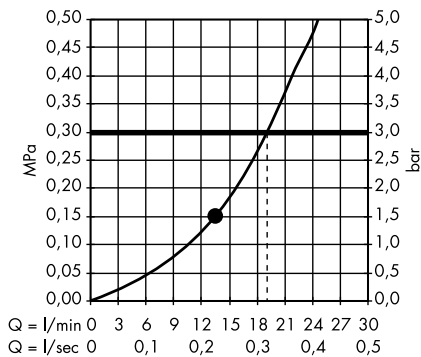

Raindance Classic Overhead shower 240 ljet with ceiling connector
27405000, 27405090

Pulsify S Overhead shower 260 2jet with wall connector
24150000, 24150670, 24150700

1. Intense PowderRain
2. PowderRain