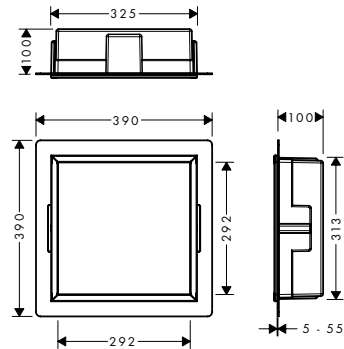

XtraStoris Original

NEW