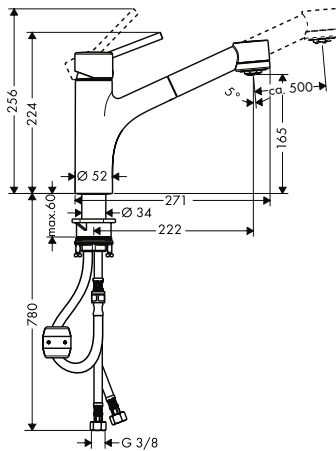

Talis M52

Talis M52 Single lever kitchen mixer 170, pull-out spray, 2jet

Chrome

32841000

355.00

- consists of: single lever kitchen mixer
- ComfortZone 170
- swivel range 150°
- normal spray, shower spray
- lockable shower spray, spray returns automatically through handle closing
- quick connect hose
- connection dimension: DN15
- maximum flow rate at 3 bar: 10 l/ min
- ceramic cartridge
- connection type: G 3/8 connections
- temperature limitation adjustable
- integrated non-return valve
- suitable for continuous flow water heaters

Alternative products:

- **Talis M52** Single lever kitchen mixer 170, LowPressure/vented hot water cylinders, pull-out spray, 2jet
- **Talis M52** Single lever kitchen mixer 170, Eco, pull-out spray, 2jet

Chrome

32842000

378.40

Chrome

32845000

355.00