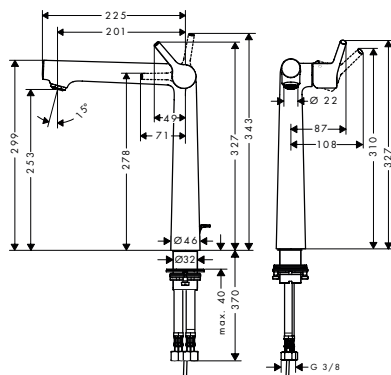

Single lever basin mixer 250 with pop-up waste set

- consists of: single lever basin mixer, waste set
- ComfortZone 250
- projection 201 mm
- spray type: normal spray
- maximum flow rate at 3 bar: 5 l/ min
- ceramic cartridge
- temperature limitation adjustable
- suitable for continuous flow water heaters
- pop-up waste set G 1¼
- material waste set: metal
- connection type: G ¾ connections
- connection dimension: DN15

Chrome 72115000 554.10

Alternative products:

- Single lever basin mixer 250 without waste set

Chrome 72116000 546.70