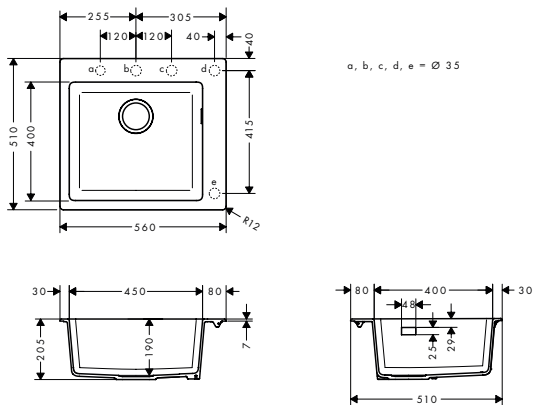

Measurements within scale drawings are in mm.

Technical specifications and units of measure are subject to change.

Sinks

SilicaTec built-in sinks

S510-F450 Built-in sink 450

- cut-out dimensions: 540 x 490 mm
- material: SilicaTec
- number of bowls: 1 main bowl
- tap hole for drilling is predefined (see scale drawing), diamond drill included
- cabinet size: 60 cm
- type of installation: topmount
- position overflow: on the right side of the bowl
- sink depth: 190 mm
- waste set not included - please order one waste set from the required parts