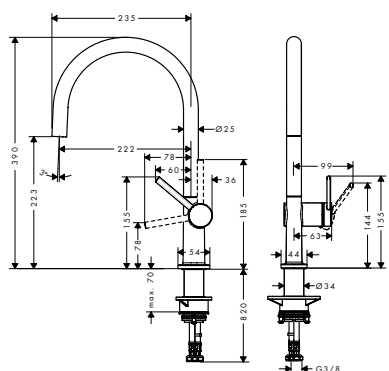

Talis M54 Single lever kitchen mixer 220, 1jet

Chrome	72804000	219.40
Matt Black	72804670	285.70
Stainless Steel Finish	72804800	285.70

- ComfortZone 220
- swivel range adjustable in 4 steps 60°, 110°, 150° or 360°
- laminar spray
- connection dimension: DN15
- maximum flow rate at 3 bar: 9 l/min
- ceramic cartridge
- connection type: G 3/8 connections
- temperature limitation adjustable
- suitable for continuous flow water heaters
- tap hole with Ø 35 mm required

Alternative products:

- **Talis M54** Single lever kitchen mixer 220, Eco, 1jet

Chrome	72843000	219.40
Matt Black	72843670	285.10