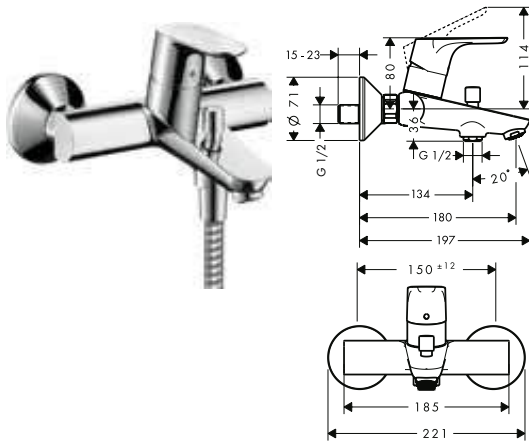

Bath

Single lever bath mixer
for exposed installation

- 2 functions
- projection 180 mm
- connection type: s-shaped connections
- centre distance: 150 ± 12 mm
- spray type mixer: normal spray
- maximum flow rate at 3 bar: 19,8 l/ min
- flow rate for bath spout at 3 bar: 19,8 l/ min
- flow rate of hand shower at 3 bar: 15,4 l/ min
- min. operating pressure: 1 bar
- max. operating pressure: 10 bar
- ceramic cartridge
- temperature limitation adjustable
- diverter with automatic resetting
- protected against backflow, according to DIN EN1717
- with silencer
- suitable for continuous flow water heaters
- connection dimension: DN15

finish

Chrome

code no.

31940000

Euro

138.60

Alternative products:

- Single lever bath mixer for exposed installation with 2 flow rates

Chrome

31948000

138.60