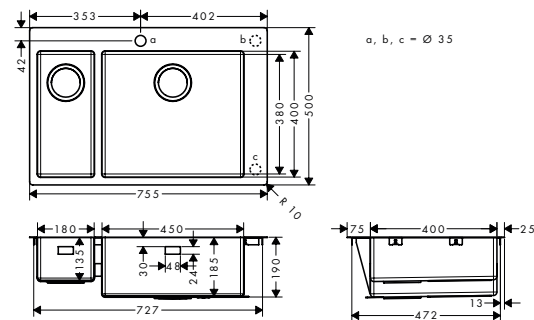

**S711-F655 Built-in sink
180/450**

finish	code no.	Euro
Stainless Steel	43309800	1,104.80

- cut-out dimensions: 735 x 480 mm
- material: stainless steel
- number of bowls: 1 main bowl and 1 additional bowl
- predrilled tap hole
- cabinet size: 80 cm
- type of installation: flat on the countertop (self-rimming) or flush-mount installation
- position overflow: on the right side of the main bowl
- tap ledge reinforcing for a tight and stable seating of the kitchen mixer
- corner radius: 10 mm
- sink depth: 190 mm
- depth half sink: 135 mm
- waste set not included - please order one waste set from the required parts

Required parts:

· D15-10 Manual waste and overflow set for double bowl	Stainless Steel	43922800	44.60

Optional parts:

· F15 Cutting board walnut		40960000	133.20
· F16 Cutting board oak		40961000	100.00
· F17 Mobile drainboard	Stainless Steel	40962800	86.70
· F14 Multifunctional strainer	Matt Black	40963000	21.70