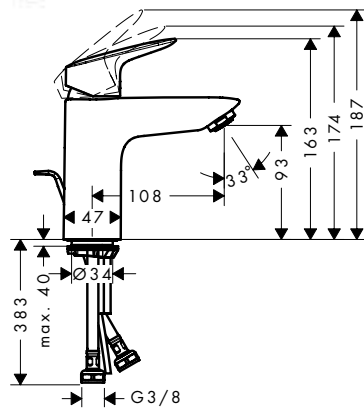

Single lever basin mixer 100
with 2 flow rates
with pop-up waste set

Chrome

71105000

105.40

- consists of: single lever basin mixer, waste set
- ComfortZone 100
- projection 108 mm
- spray type: normal spray
- maximum flow rate at 3 bar: 9,5 l/min
- ceramic cartridge with Eco handle
- position for 2 flow rates
- temperature limitation adjustable
- suitable for continuous flow water heaters
- pop-up waste set G 1¼
- material waste set: synthetic
- connection type: G ¾ connections
- connection dimension: DN15