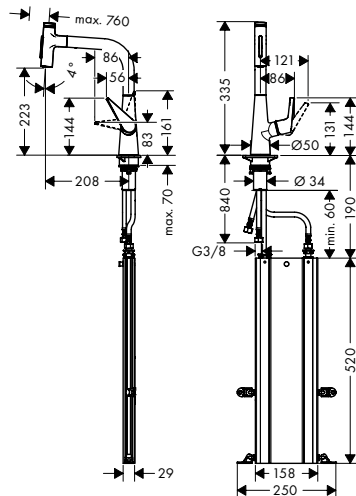

Talis Select M51 Single lever kitchen mixer 220, pull-out spray, 2jet, sBox

- consists of: single lever kitchen mixer, hose box
- ComfortZone 220
- swivel range adjustable in 2 steps to 110° or 150°
- laminar spray, shower spray
- lockable shower spray, spray returns through pressing spray diverter and spray returns automatically through handle closing
- Select button for a comfortable start/stop of the water flow
- MagFit magnetic shower support
- connection dimension: DN15
- maximum flow rate at 3 bar: 8 l/ min
- ceramic cartridge
- connection type: G 3/8 connections
- temperature limitation adjustable
- integrated non-return valve
- suitable for continuous flow water heaters
- sBox for quiet, smooth and protected hose guidance in the cabinet, under the countertop
- extension length up to 76 cm

finish	code no.	Euro
Chrome	73868000	477.20
Stainless Steel Finish	73868800	597.10

Alternative products:

· Talis Select M51 Single lever kitchen mixer 220, pull-out spout, 1jet, sBox	Chrome	73852000	474.00
	Stainless Steel Finish	73852800	597.30

Talis Select M51 Single lever kitchen mixer 220, pull-out spout, 1jet

- ComfortZone 220
- swivel range adjustable in 2 steps to 110° or 150°
- normal spray
- Select button for a comfortable start/stop of the water flow
- MagFit magnetic shower support
- connection dimension: DN15
- maximum flow rate at 3 bar: 8 l/ min
- ceramic cartridge
- connection type: G 3/8 connections
- temperature limitation adjustable
- integrated non-return valve
- suitable for continuous flow water heaters

finish	code no.	Euro
Chrome	72822000	424.30
Stainless Steel Finish	72822800	551.60

Alternative products:

· Talis Select M51 Single lever kitchen mixer 220, pull-out spray, 2jet	Chrome	72824000	425.00
	Stainless Steel Finish	72824800	551.90