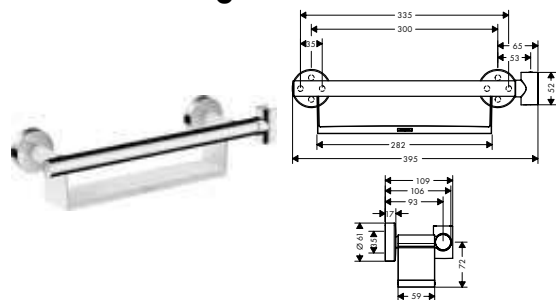

Unica Comfort grab bar

Grab handle Comfort with shelf and shower holder

- consists of: grab bar, shelf, shower holder
- TÜV certified
- shower holder can be installed on both sides
- shower holder can be removed
- shelf made of plastic, finish white
- shelf can be removed for cleaning
- fixed holding position
- for hoses with conical nut
- handle bar diameter: 25 mm
- brass

White/Chrome	26328400	149.40

Optional parts:

· Foot support Comfort	Chrome	26329000	153.30