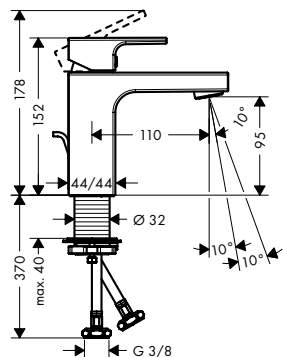

Alternative products:

NEW	· Single lever basin mixer 100 with metal pop-up waste set	Chrome	71568000	115.00
NEW	· Single lever basin mixer 100 without waste set	Chrome	71569000	98.00
NEW	· Single lever basin mixer 100 CoolStart with pop-up waste set	Matt Black	71569670	137.20
		Chrome	71594000	105.00
		Matt Black	71594670	147.00

NEW