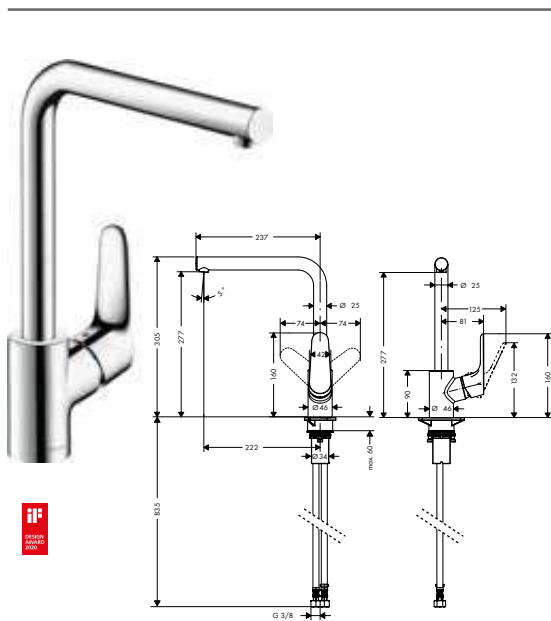

Focus M41 Single lever kitchen mixer 280, 1jet

- handle can be positioned on the right or left
- ComfortZone 280
- swivel range adjustable in 3 steps 110°, 150° or 360°
- normal spray
- connection dimension: DN15
- maximum flow rate at 3 bar: 12 l/min
- ceramic cartridge
- connection type: G 3/8 connections
- temperature limitation adjustable
- suitable for continuous flow water heaters

finish	code no.	Euro
Chrome	31817000	210.40
Matt Black	31817670	294.70
Stainless Steel Finish	31817800	274.10

Alternative products:

- **Focus M41** Single lever kitchen mixer 280, Eco, 1jet

Chrome	31827000	210.40