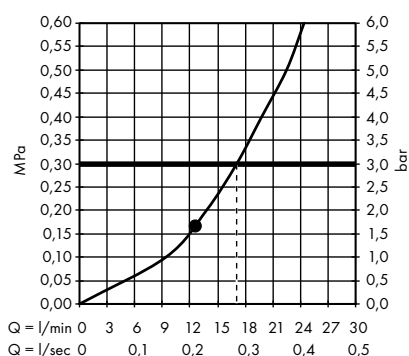

Raindance E Overhead shower 300 ljet
with ceiling connector
26250000, 26250140, 26250340,
26250670, 26250700, 26250990