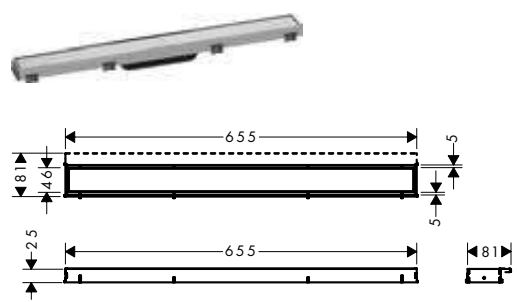

NEW

RainDrain Match Finish set
shower drain 700
with height adjustable frame

- consists of: design grate, height adjustable frame, wall installation flange, Dryphon
- grate tileable on the rear, except for glass finishes (-450 and -610)
- easy to clean surface
- easy adjustment to tile thickness with height adjustable frame (7 - 18 mm)
- up to 60 l/min drainage capacity
- where to use: new construction, renovation
- tile thickness: up to 18 mm
- suitable for any type of tile
- grate removal tool allows easy removal of the finish set
- type of odour seal: mechanical
- mounting type: wall-mounted, free in the floor
- wall mounting possible
- tile inlay depth: 12 mm
- grate material: Stainless Steel 304 (1.4301)
- suitable for primary and secondary drainage
- frame width: 62 mm
- grate width: 46 mm
- suitable for Rainmaker Select products with glass finish (-450 and -610)

finish	code no.	Euro
Chrome	56037000	270.00
White	56037450	432.00
Black	56037610	432.00
Matt Black	56037670	396.00
Matt White	56037700	396.00
Brushed Stainless Steel	56037800	180.00

Required parts (choose one)

NEW	· uBox universal Complete set for standard installation - 700 for shower drains finish sets	56023180	375.00
NEW	· uBox universal Complete set for flat installation - 700 for shower drains finish sets	56017180	375.00

Measurements within scale drawings are in mm.