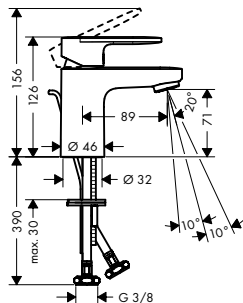

Basin

NEW

Single lever basin mixer 70 with pop-up waste set

finish	code no.	Euro
Chrome	71550000	67.10
Matt Black	71550670	93.90

- consists of: single lever basin mixer, waste set
- ComfortZone 70
- projection 89 mm
- spray type: normal spray
- swiveling spray former
- maximum flow rate at 3 bar: 5 l/ min
- ceramic cartridge
- temperature limitation adjustable
- suitable for continuous flow water heaters
- pop-up waste set G 1 1/4
- material waste set: synthetic
- connection type: G 3/8 connections
- connection dimension: DN15

Alternative products:

NEW	· Single lever basin mixer 70 with metal pop-up waste set	Chrome	71557000	77.10
NEW	· Single lever basin mixer 70 without waste set	Chrome	71558000	60.10
		Matt Black	71558670	84.10
NEW	· Single lever basin mixer 70 CoolStart with pop-up waste set	Chrome	71584000	67.10
		Matt Black	71584670	93.90

NEW