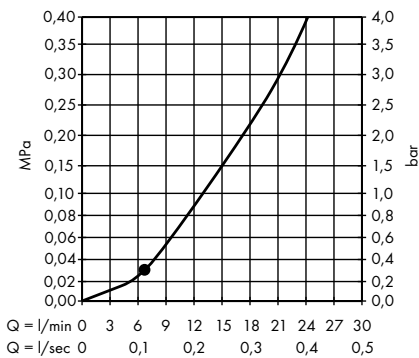

Crometta S Overhead shower 240 ljet
LowPressure
26725000