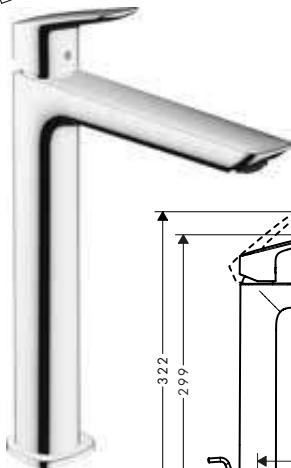

Alternative products:

- Single lever basin mixer 210 with swivel spout without waste set

Chrome

71131000

164.00

NEW

Single lever basin mixer 240
Fine with pop-up waste set

Chrome