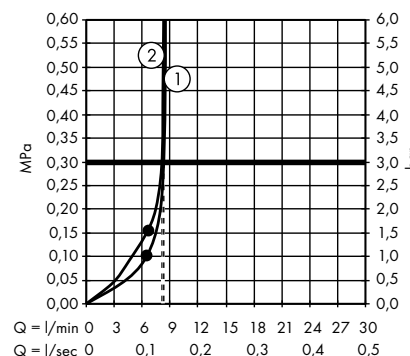

1. Massage
2. IntenseRain
3. SoftRain

Croma E Showerpipe 280 1jet with thermostat
27630000

1. Hand shower
2. Overhead shower

Croma E Showerpipe 280 1jet EcoSmart with thermostat
27660000

1. Hand shower
2. Overhead shower