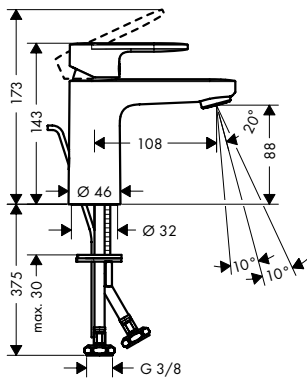

NEW

Vernis Blend Single lever basin mixer 100 CoolStart with pop-up waste set

- consists of: single lever basin mixer, waste set
- ComfortZone 100
- projection 108 mm
- spray type: normal spray
- swiveling spray former
- maximum flow rate at 3 bar: 5 l/ min
- ceramic cartridge
- temperature limitation adjustable
- suitable for continuous flow water heaters
- pop-up waste set G 1 1/4
- material waste set: synthetic
- connection type: G 3/8 connections
- connection dimension: DN15
- cold water in middle position

finish   **code no.**   **Euro**

Chrome	71585000	87.70
Matt Black	71585670	121.90

NEW

Alternative products:

NEW	Vernis Blend Single lever basin mixer 100 with pop-up waste set	Chrome	71551000	87.70
NEW	Vernis Blend Single lever basin mixer 100 with metal pop-up waste set	Matt Black	71551670	121.90
NEW	Vernis Blend Single lever basin mixer 100 without waste set	Chrome	71559000	97.70
		Chrome	71580000	80.70
		Matt Black	71580670	113.00

CoolStart - Vernis Shape

NEW

Vernis Shape Single lever basin mixer 70 CoolStart with pop-up waste set

- consists of: single lever basin mixer, waste set
- ComfortZone 70
- projection 89 mm
- spray type: normal spray
- swiveling spray former
- maximum flow rate at 3 bar: 5 l/ min
- ceramic cartridge
- temperature limitation adjustable
- with isolated water conduction - without contact with nickel and lead
- suitable for continuous flow water heaters
- pop-up waste set G 1 1/4
- material waste set: synthetic
- connection type: G 3/8 connections
- connection dimension: DN15
- cold water in middle position

Chrome	71593000	80.00
Matt Black	71593670	112.00

NEW

Alternative products: