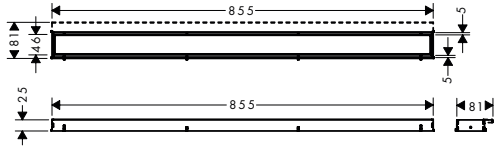

NEW

RainDrain Match Finish set
shower drain 900
with height adjustable frame

- consists of: design grate, height adjustable frame, wall installation flange, Dryphon
- grate tileable on the rear, except for glass finishes (-450 and -610)
- easy to clean surface
- easy adjustment to tile thickness with height adjustable frame (7 - 18 mm)
- up to 60 l/min drainage capacity
- where to use: new construction, renovation
- tile thickness: up to 18 mm
- suitable for any type of tile
- grate removal tool allows easy removal of the finish set
- type of odour seal: mechanical
- mounting type: wall-mounted, free in the floor
- wall mounting possible
- tile inlay depth: 12 mm
- grate material: Stainless Steel 304 (1.4301)
- suitable for primary and secondary drainage
- frame width: 62 mm
- grate width: 46 mm
- suitable for Rainmaker Select products with glass finish (-450 and -610)

finish	code no.	Euro
Chrome	56040000	290.00
White	56040450	463.00
Black	56040610	463.00
Matt Black	56040670	425.00
Matt White	56040700	425.00
Brushed Stainless Steel	56040800	193.00

Required parts (choose one)

NEW	· uBox universal Complete set for standard installation - 900 for shower drains finish sets	56025180	385.00
NEW	· uBox universal Complete set for flat installation - 900 for shower drains finish sets	56019180	385.00