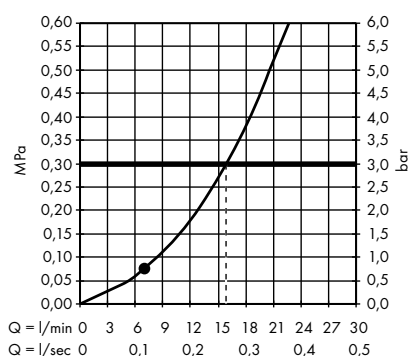

Croma S Hand shower 1jet # 26804400