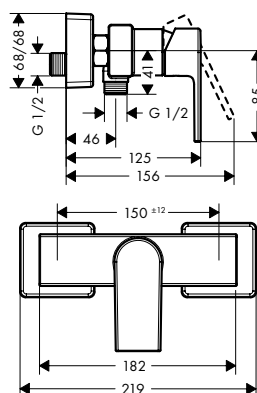

Single lever shower mixer for exposed installation project pack (6 pcs.)

Chrome	71657000	541.00

- 1 function
- connection type: s-shaped connections
- maximum flow rate at 3 bar: 15,7 l/min
- flow rate of hand shower at 3 bar: 15,7 l/min
- ceramic cartridge
- min. operating pressure: 1 bar
- max. operating pressure: 10 bar
- temperature limitation adjustable
- non-return valve
- with silencer
- suitable for continuous flow water heaters
- hose connection DN15
- connection dimension: DN15
- packaging unit: 6 pieces