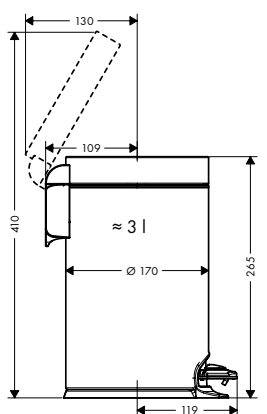

Tissue box

- wall-mounted
- adhesive attachment, screw fastening
- material: plastic
- suitable for customary tissue boxes
- easy removal of the lid for easy filling
- with mounting material
- concealed fastening
- drilling distance 200 mm
- diameter drill hole: 6 mm
- horizontal or vertical installation

Chrome	41774000	48.90
Brushed Bronze	41774140	73.40
Brushed Black	41774340	78.30
Chrome		
Matt Black	41774670	68.50
Matt White	41774700	68.50
Polished Gold Optic	41774990	73.40

NEW