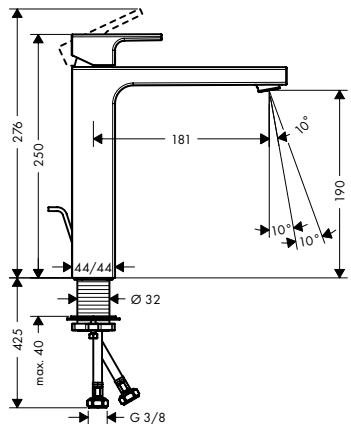

finish code no. Euro

NEW

NEW
NEW

Single lever basin mixer 190 with pop-up waste set

- consists of: single lever basin mixer, waste set
- ComfortZone 190
- projection 181 mm
- spray type: normal spray
- swiveling spray former
- maximum flow rate at 3 bar: 5 l/min
- ceramic cartridge
- temperature limitation adjustable
- with isolated water conduction - without contact with nickel and lead
- suitable for continuous flow water heaters
- pop-up waste set G 1 1/4
- material waste set: synthetic
- connection type: G 3/8 connections
- connection dimension: DN15

Chrome	71562000	137.00
Matt Black	71562670	191.80

Alternative products:

· Single lever basin mixer 190 with metal pop-up waste set	Chrome	71590000	147.00
· Single lever basin mixer 190 without waste set	Chrome	71591000	130.00
	Matt Black	71591670	182.00

NEW