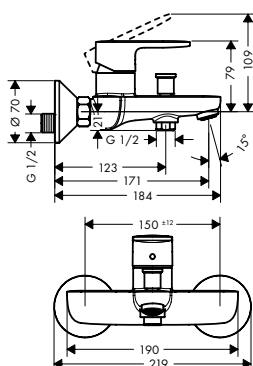

Bath

NEW

Single lever bath mixer for exposed installation

- 2 functions
- projection 171 mm
- connection type: s-shaped connections
- centre distance: 150 ± 12 mm
- spray type mixer: normal spray
- maximum flow rate at 3 bar: 22,5 l/min
- flow rate for bath spout at 3 bar: 22,5 l/min
- flow rate of hand shower at 3 bar: 15,7 l/min
- min. operating pressure: 1 bar
- max. operating pressure: 10 bar
- ceramic cartridge
- temperature limitation adjustable
- diverter with automatic resetting
- with silencer
- suitable for continuous flow water heaters
- connection dimension: DN15

Chrome 71440000 98.00
Matt Black 71440670 137.20

NEW

Alternative products:

- Single lever bath mixer for exposed installation with 2 flow rates

Chrome 71454000 98.00

NEW

6x