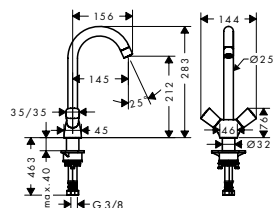

Logis M31 2-handle kitchen mixer 220, 1jet

Chrome

71280000

130.40

- ComfortZone 220
- swivel range adjustable in 3 steps 110°, 150° or 360°
- normal spray
- connection dimension: DN15
- maximum flow rate at 3 bar: 12 l/ min
- ceramic valves hot/ cold 90°
- connection type: G 3/8 connections
- suitable for continuous flow water heaters