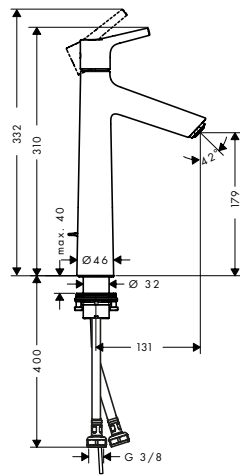

Single lever basin mixer 190 with pop-up waste set

- consists of: single lever basin mixer, waste set
- ComfortZone 190
- projection 131 mm
- spray type: normal spray
- maximum flow rate at 3 bar: 5 l/ min
- ceramic cartridge
- temperature limitation adjustable
- suitable for continuous flow water heaters
- pop-up waste set G 1¼
- material waste set: metal
- connection type: G ¾ connections
- connection dimension: DN15

Alternative products:

- Single lever basin mixer 190 without waste set

finish code no. Euro

Chrome 72031000 257.40