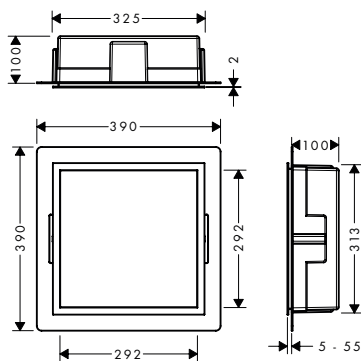

XtraStoris Individual

NEW

**Wall niche Brushed Stainless Steel with design frame
300/300/100**

- consists of: wall niche with design frame, installation set, sealing set
- body colour: Brushed Stainless Steel
- installation depth: 100 mm
- where to use: new construction, renovation
- easy to clean surface
- suitable for use in wet areas
- wall type: solid wall construction, drywall construction
- material installation set: Polystyrene (PS)
- material wall niche: Stainless Steel 304 (1.4301)
- dimensions wall niche: 300 x 300 x 100 mm (HxWxD)
- required dimensions for installation set: 313 x 325 x 100 mm (HxWxD)

Brushed Bronze	56097140	477.00
Brushed Black	56097340	477.00
Chrome		
Matt Black	56097670	468.00
Matt White	56097700	468.00
Brushed Stainless Steel	56097800	432.00
Polished Gold Optic	56097990	477.00

Alternative sizes:

NEW	· Wall niche Brushed Stainless Steel with design frame 300/150/100	Brushed Bronze Brushed Black Chrome Matt Black Matt White Brushed Stainless Steel Polished Gold Optic	56094140 56094340 56094670 56094700 56094800 56094990	422.00 422.00 413.00 413.00 380.00 422.00