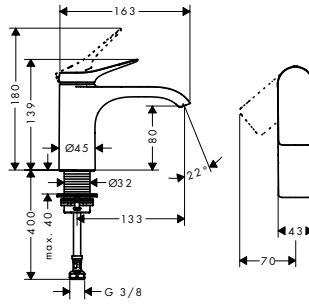

NEW

Pillar tap 80 for cold water or pre-adjusted water without waste set

- ComfortZone 80
- projection 133 mm
- spray type: WaterfallStream
- maximum flow rate at 3 bar: 5 l/ min
- ceramic cartridge
- for cold water connection
- connection type: G 3/8 connections
- connection dimension: DN15

Chrome	75013000	133.00
Matt Black	75013670	186.20
Matt White	75013700	186.20

red dot winner 2021

NEW