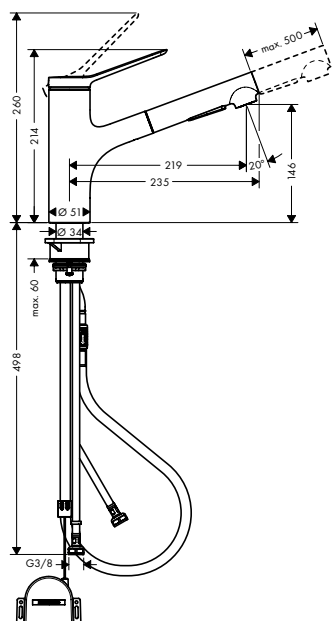

Alternative products:

· Zesis M33 Single lever kitchen mixer 150, pull-out spray, 2jet	Chrome	74800000	160.00
	Matt Black	74800670	220.00
	Stainless Steel Finish	74800800	210.00