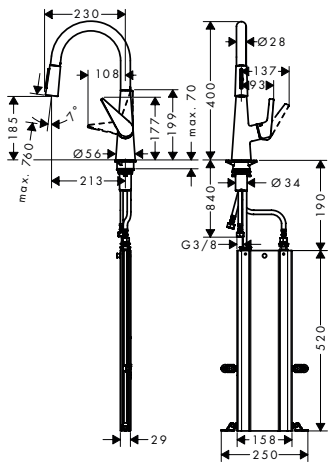

Talis M51 Single lever kitchen mixer 200, pull-out spray, 2jet, sBox

- consists of: single lever kitchen mixer, hose box
- ComfortZone 200
- swivel range adjustable in 2 steps to 110° or 150°
- laminar spray and shower spray
- lockable shower spray, spray returns through pressing spray diverter
- MagFit magnetic shower support
- connection dimension: DN15
- maximum flow rate at 3 bar: 9 l/min
- ceramic cartridge
- connection type: G 3/8 connections
- temperature limitation adjustable
- integrated non-return valve
- suitable for continuous flow water heaters
- sBox for quiet, smooth and protected hose guidance in the cabinet, under the countertop
- extension length up to 76 cm

Chrome	73851000	443.00
Stainless Steel Finish	73851800	556.80

Alternative products:

· Talis M51 Single lever kitchen mixer 200, Eco, pull-out spray, 2jet, sBox	Chrome	73876000	443.00