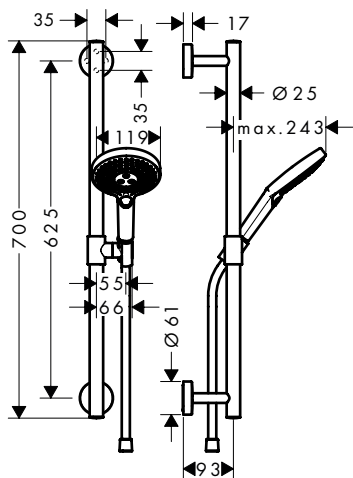

Raindance Select S Shower set 120 3jet with shower bar 65 cm

finish code no. Euro

Chrome 26320000 282.90

- consists of: hand shower, shower bar, shower hose, slider
- shower head size: 125 mm
- spray type: Rain, RainAir, Whirl
- convenient diversion via Select button
- 90° position adjustable hand shower holder, pivots left and right, up and down
- maximum flow rate at 3 bar: 15 l/min
- minimum flow pressure: 1 bar
- pivot connector prevent hose from tangling
- wall mounting: screw fastening
- wall supports of metal
- wallbar could be also used as grab bar - load capacity of 200 kg
- stand pipe length: 700 mm
- shower bar diameter: 25 mm
- profile stand pipe: round
- metal hand shower holder

Consisting of:

- **Raindance Select S** Hand shower 120 3jet (# 26530000)
- **Unica** Shower bar Comfort 65 cm (# 26401000)
- **Isiflex** Shower hose 160 cm (# 28276000)

Alternative sizes:

· Raindance Select S Shower set 120 3jet with shower bar 90 cm	Chrome	26322000	294.70
	White/Chrome	26322400	294.70
· Raindance Select S Shower set 120 3jet EcoSmart 9 l/min with shower bar 90 cm	Chrome	26323000	294.70

Optional parts:

· Unica Grab handle Comfort with shelf and shower holder	White/Chrome	26328400	149.40
· Unica Foot support Comfort	Chrome	26329000	153.30