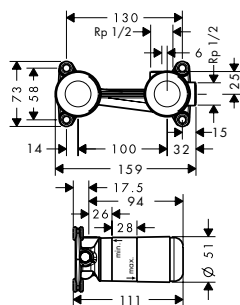

finish code no. Euro

Basic set for single lever basin mixer for concealed installation wall-mounted

- installation depth: 44 - 72 mm
- variable positioning of the mixer system, can be left or right of the spout
- easy orientation due to support surfaces for the spirit level
- with building protection cover against contamination during assembly
- with dimension indication for exact determination of the installation depth
- with pre-mounted fastening lugs for mounting in drywall and solidwall
- sound-decoupled installation
- connection dimension: DN15

13622180 220.50

Optional parts:

- Extension set 2.5 cm

31971000 112.80