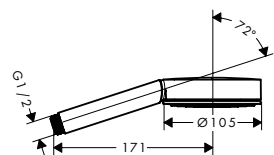

Raindance Select S Hand shower 120 3jet PowderRain Green

- shower head size: 125 mm
- spray type: PowderRain, Rain, Whirl
- convenient diversion via Select button
- easy cleanable plastic spray disc
- maximum flow rate at 3 bar: 5,7 l/min
- with internal water conduction
- rinseable screen seal
- connection thread G 1/2
- connection dimension: DN15
- suitable for continuous flow water heaters

Chrome	26516000	94.30