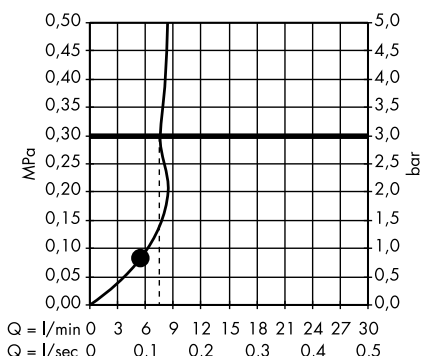

Croma S Hand shower 1jet EcoSmart 9 l/min # 26805400