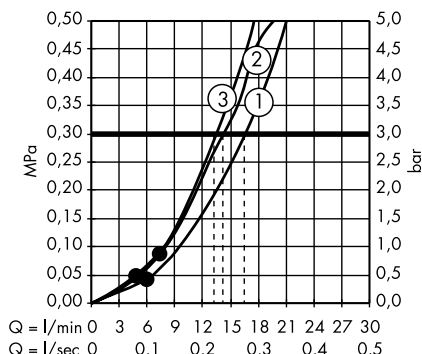

Crometta 85 Hand shower Multi
28563000