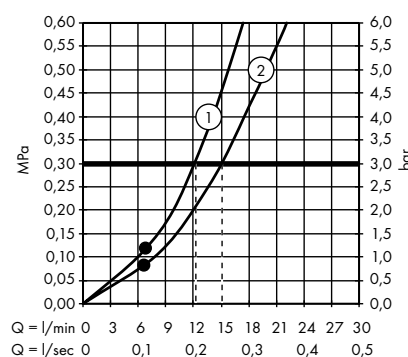

1. Overhead shower
2. Hand shower