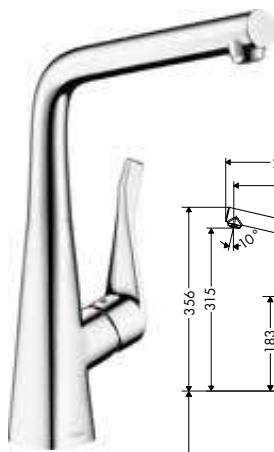

Metris M71 Single lever kitchen mixer 320, 1 jet

Chrome	14822000	343.60
Stainless Steel Finish	14822800	446.80

- ComfortZone 320
- swivel range adjustable in 3 steps 110°, 150° or 360°
- laminar spray
- connection dimension: DN15
- maximum flow rate at 3 bar: 12 l/min
- ceramic cartridge
- connection type: G 3/8 connections
- temperature limitation adjustable
- suitable for continuous flow water heaters
- significantly reduced splashing by soft start of the water flow

Alternative products:

· Metris M71 Single lever kitchen mixer 320, Eco, 1 jet	Chrome	14782000	343.60
· Metris M71 Single lever kitchen mixer 320, installation in front of a window, 1 jet	Chrome	14823000	406.10