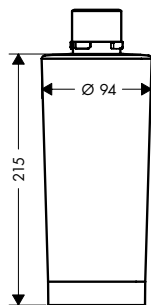

NEW

Mineralisation and filter Sport

76830000

190.00

available from
March 2022

- suitable for: SodaSystem, FilterSystem
- usage: enriches water with minerals, reduces harmful substances, bad odours and taste
- filter capacity: 300 l
- medium mineral discharge (over 300 l according to WQA): 55 mg/l magnesium, 40 mg/l potassium, 50 mg/l sodium
- recommended life cycle: 6 months
- connection type: 60° twist and lock connection suitable for hansgrohe filterhead