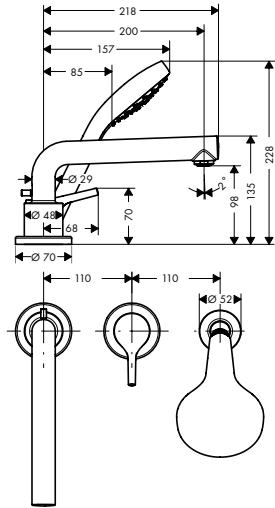

finish

code no.

Euro

3-hole rim mounted single lever bath mixer

Chrome

72417000

417.90

- consists of: 3-hole rim mounted single lever bath mixer, hand shower, shower holder
- 2 functions
- projection 200 mm
- spray type mixer: normal spray
- spray type hand shower: Rain
- maximum pull-out length of hand shower: 1.60 m
- flow rate for bath spout at 3 bar: 19 l/min
- flow rate of hand shower at 3 bar: 15 l/min
- ceramic cartridge
- temperature limitation adjustable
- connection dimension: DN15

Consisting of:

- Hand shower 1jet (# 26804400)