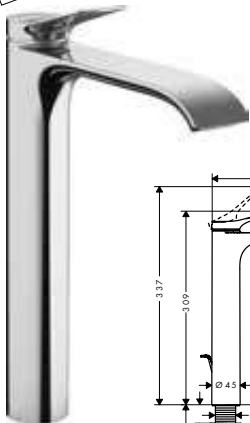

NEW

Single lever basin mixer 250 for washbowls with pop-up waste set

- consists of: single lever basin mixer, waste set
- ComfortZone 250
- projection 191 mm
- spray type: WaterfallStream
- maximum flow rate at 3 bar: 5 l/ min
- ceramic cartridge
- temperature limitation adjustable
- suitable for continuous flow water heaters
- pop-up waste set G 1 ¼
- material waste set: metal
- connection type: G ¾ connections
- connection dimension: DN15

Chrome	75040000	254.00
Matt Black	75040670	355.60
Matt White	75040700	355.60

Alternative products:

- Single lever basin mixer 250 for washbowls without waste set

Chrome	75042000	247.00
Matt Black	75042670	345.80
Matt White	75042700	345.80