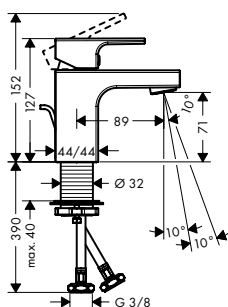

Single lever basin mixer 70 with pop-up waste set project pack (6 pcs.)

Chrome	71596000	470.00

- consists of: single lever basin mixer, waste set
- ComfortZone 70
- projection 89 mm
- spray type: normal spray
- swiveling spray former
- maximum flow rate at 3 bar: 5 l/min
- ceramic cartridge
- temperature limitation adjustable
- with isolated water conduction - without contact with nickel and lead
- suitable for continuous flow water heaters
- pop-up waste set G 1 1/4
- material waste set: synthetic
- connection type: G 3/8 connections
- connection dimension: DN15
- packaging unit: 6 pieces