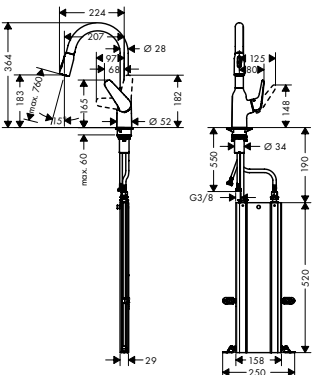

Focus M42 Single lever kitchen mixer 180, pull-out spray, 2jet, sBox

- consists of: single lever kitchen mixer, hose box
- ComfortZone 180
- swivel range 360°
- laminar spray, shower spray
- lockable shower spray, spray returns through pressing spray diverter and spray returns automatically through handle closing
- MagFit magnetic shower support
- connection dimension: DN15
- maximum flow rate at 3 bar: 9 l/min
- ceramic cartridge
- connection type: G 3/8 connections
- temperature limitation adjustable
- integrated non-return valve
- suitable for continuous flow water heaters
- sBox for quiet, smooth and protected hose guidance in the cabinet, under the countertop
- extension length up to 76 cm

Chrome	71821000	313.00
Stainless Steel Finish	71821800	389.60