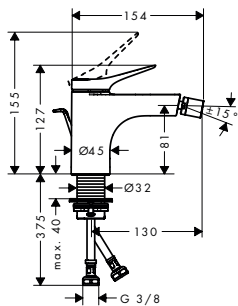

Single lever bidet mixer with pop-up waste set

- consists of: single lever bidet mixer, waste set
- projection 130 mm
- ball-pivot joint
- spray type: laminar spray
- maximum flow rate at 3 bar: 7,5 l/min
- ceramic cartridge
- temperature limitation adjustable
- suitable for continuous flow water heaters
- pop-up waste set G 1 1/4
- material waste set: metal
- connection type: G 3/8 connections
- connection dimension: DN15