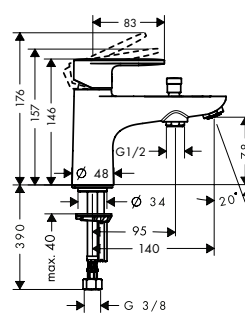

Single lever bath mixer Monotrou

Chrome	71443000	127.70

- 1 function
- projection 130 mm
- connection type: G 3/8 connections
- spray type mixer: normal spray
- maximum flow rate at 3 bar: 20 l/min
- ceramic cartridge
- temperature limitation adjustable
- connection dimension: DN15

NEW