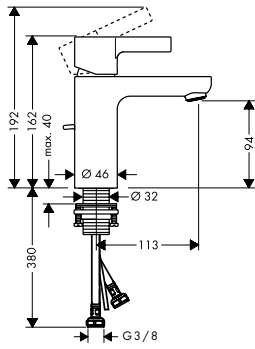

Metris S Single lever basin mixer 100 LowFlow 3.5 l/min with pop-up waste set

- consists of: single lever basin mixer, waste set
- ComfortZone 100
- projection 113 mm
- spray type: normal spray
- maximum flow rate at 3 bar: 3,5 l/min
- ceramic cartridge
- temperature limitation adjustable
- suitable for continuous flow water heaters
- pop-up waste set G 1¼
- material waste set: metal
- connection type: G ¾ connections
- connection dimension: DN15

finish code no. Euro

Chrome 31063000 272.30

Alternative products:

- **Metris S** Single lever basin mixer 100 LowFlow 2 l/min with pop-up waste set

Chrome 31016000 274.50