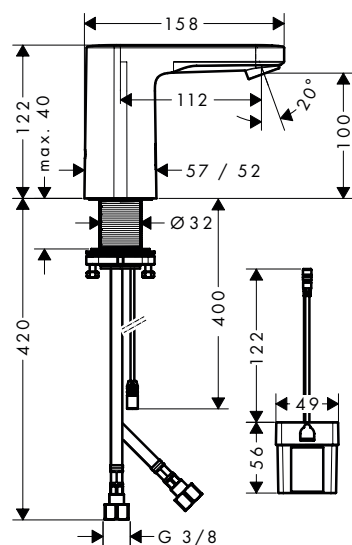

Basin - Vernis Blend

finish

code no.

Euro

NEW

Vernis Blend Electronic basin mixer with temperature pre-adjustment battery operation

Chrome

71502000

217.20

- ComfortZone 100
- projection 112 mm
- spray type: normal spray
- swiveling spray former
- temperature pre-adjustable
- with isolated water conduction - without contact with nickel and lead
- non-return valve
- infrared sensor technology
- automatic environmental adjustment of infrared sensor
- battery condition indicator available
- battery operation 6 V Lithium-battery, type CR-P2 (lifetime approx. 7 years, at 150 actuations per day, battery included in scope of supply)
- flushing time adjustable
- flushing time: 10 s, 20 s, 30 s
- hygiene rinse activatable (automatic water flow)
- frequency of hygiene rinse: 24 h, 48 h, 72 h
- flushing time hygiene rinse: 10 s, 20 s, 30 s
- permanent rinse activatable (single water flow for 200 seconds, suitable for thermal disinfection)
- cleaning mode: manual water stop for washbasin cleaning
- connection dimension: DN15
- dirt filters in the connection hoses
- frequency of hygiene rinse and flushing time hygiene rinse are dependent on each other (24 h - 10 s, 48 h - 20 s, 72 h - 30 s)

Alternative products:

NEW

· **Vernis Blend** Electronic basin mixer with temperature pre-adjustment mains connection 230 V

Chrome

71501000

238.90