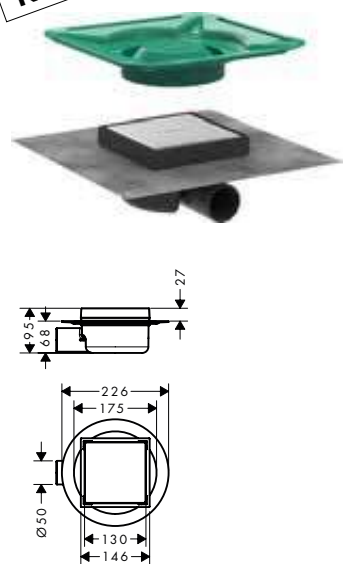

Optional parts:

NEW

- **RainDrain Spot** Height compensation supplementary piece

56056000

20.00

NEW