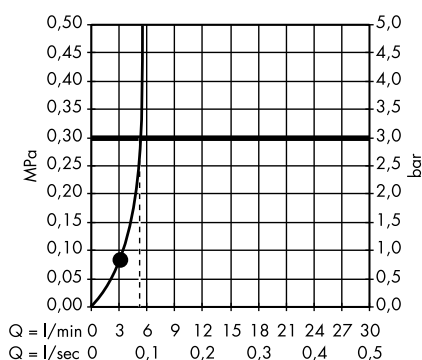

Crometta 85 Hand shower Mono Green
6 l/min
28561000