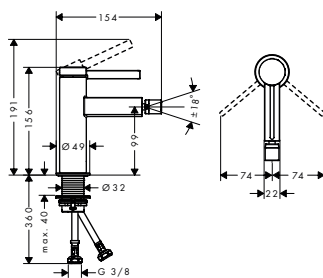

Bidet

NEW

Single lever bidet mixer with push-open waste set

finish	code no.	Euro
Chrome	76200000	228.00
Matt Black	76200670	319.20
Matt White	76200700	319.20

- consists of: single lever bidet mixer, waste set
- projection 129 mm
- ball-pivot joint
- spray type: laminar spray
- maximum flow rate at 3 bar: 7,5 l/ min
- ceramic cartridge
- suitable for continuous flow water heaters
- push-open waste set G 1 1/4
- material waste set: metal
- connection type: G 3/8 connections
- connection dimension: DN15