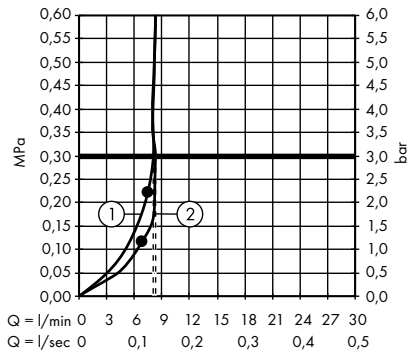

Croma Select S Showerpipe 280 1jet EcoSmart 9 l/min with thermostat and hand shower Raindance Select S 120 3jet
26891XXX

1. Overhead shower
2. Hand shower

Croma Select S Showerpipe 280 1jet EcoSmart 9 l/min with thermostat
26794000