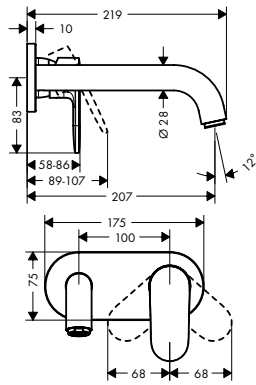

NEW

Single lever basin mixer
for concealed installation
wall-mounted
with spout 20,7 cm

- projection 207 mm
- spray type: normal spray
- maximum flow rate at 3 bar: 5 l/ min
- ceramic cartridge
- suitable for continuous flow water heaters
- connection type: basic set
- connection dimension: DN15
- handle can be positioned on the right or left, depends on the basic set installation

Chrome
Matt Black

71576000
71576670

120.00
168.00

Required parts:

- Basic set for single lever basin mixer for concealed installation wall-mounted

13622180

220.50