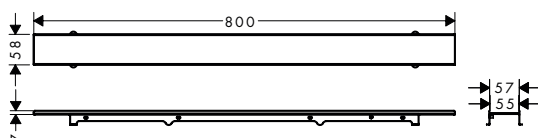

RainDrain Rock Finish set
shower drain 700
cut on size and tileable

56030000

131.00

- consists of: tileable grate, integrated grate removal tool, Dryphon
- frameless design
- can be shortened on site
- height adjustable grate
- up to 60 l/ min drainage capacity
- where to use: new construction, renovation
- tile thickness: up to 40 mm
- suitable for every type of tile and tile thickness
- easy to clean
- grate removal tool allows easy removal of the finish set
- type of odour seal: mechanical
- mounting type: free in the floor, two-sided
- 50 mm excess length on both sides
- can be shortened to a minimum of 700 mm
- grate material: Stainless Steel 304 (1.4301)
- suitable for primary drainage
- grate width: 58 mm

NEW

Required parts (choose one)

- **uBox universal** Complete set for standard installation - 700 for shower drains finish sets

56023180

375.00

NEW

- **uBox universal** Complete set for flat installation - 700 for shower drains finish sets

56017180

375.00