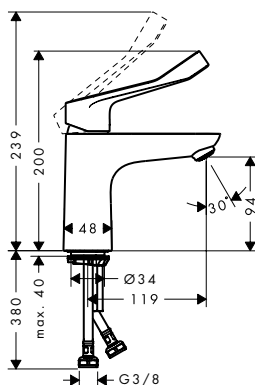

Alternative products:

· **Focus** Single lever basin mixer 70 with pop-up waste set Chrome 31730000 112.70

CoolStart - Focus Care

Focus Single lever basin mixer
100 CoolStart
with extra long handle 12,1 cm
without waste set