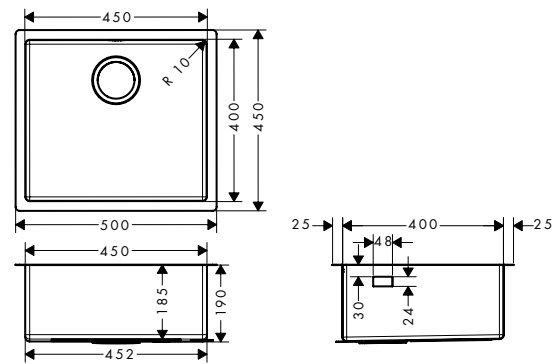

S719-U450 Under-mount sink 450

finish Stainless Steel   **code no.** 43426800   **Euro** 484.80

- cut-out dimensions: 448 x 398 mm
- material: stainless steel
- number of bowls: 1 main bowl
- cabinet size: 60 cm
- type of installation: undermount, flat on the countertop (self-rimming) or flush-mount installation
- position overflow: on the right side of the bowl
- corner radius: 10 mm
- sink depth: 190 mm
- waste set not included - please order one waste set from the required parts

Required parts (choose one)

· D14-10 Manual waste and overflow set for single bowl	Stainless Steel	43921800	26.80
· D14-11 Automatic waste and overflow set for single bowl	Stainless Steel	43931800	46.90

Optional parts:

· F15 Cutting board walnut		40960000	133.20
· F16 Cutting board oak		40961000	100.00
· F17 Mobile drainboard	Stainless Steel	40962800	86.70
· F14 Multifunctional strainer	Matt Black	40963000	21.70