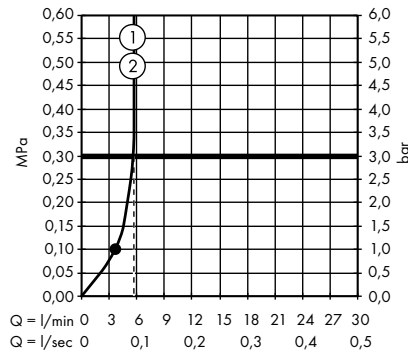

1. Overhead shower
2. Hand shower

· **Vernis Shape** Showerpipe 230 1jet Green with thermostat
26319000

1. Overhead shower
2. Hand shower

· **Vernis Shape** Showerpipe 230 1jet with bath thermostat
26284000