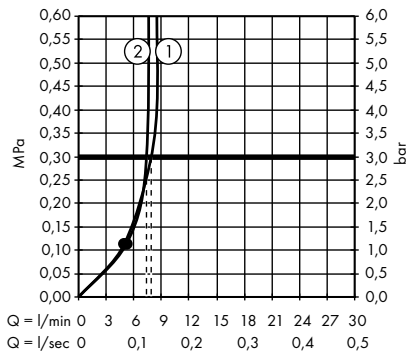

Crometta E Showerpipe 240 1jet EcoSmart 9 l/min Reno
27289000

1. Hand shower
2. Overhead shower