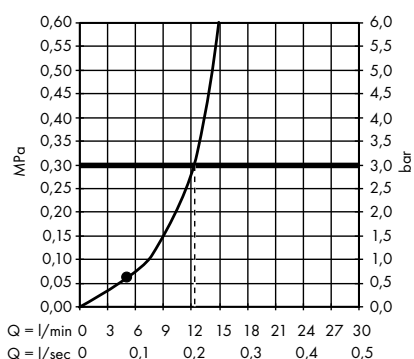

Vernis Blend Overhead shower 200 1jet
26271000, 26271670