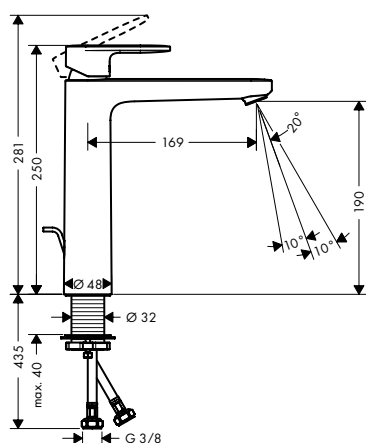

Single lever basin mixer 100 with pop-up waste set project pack (6 pcs.)

Chrome 71588000 512.00

- consists of: single lever basin mixer, waste set
- ComfortZone 100
- projection 108 mm
- spray type: normal spray
- swiveling spray former
- maximum flow rate at 3 bar: 5 l/ min
- ceramic cartridge
- temperature limitation adjustable
- suitable for continuous flow water heaters
- pop-up waste set G 1 1/4
- material waste set: synthetic
- connection type: G 3/8 connections
- connection dimension: DN15
- packaging unit: 6 pieces

NEW

NEW
NEW

Single lever basin mixer 190 with pop-up waste set

Chrome 71552000 115.00
Matt Black 71552670 161.00

- consists of: single lever basin mixer, waste set
- ComfortZone 190
- projection 169 mm
- spray type: normal spray
- swiveling spray former
- maximum flow rate at 3 bar: 5 l/ min
- ceramic cartridge
- temperature limitation adjustable
- suitable for continuous flow water heaters
- pop-up waste set G 1 1/4
- material waste set: synthetic
- connection type: G 3/8 connections
- connection dimension: DN15

Alternative products:

- Single lever basin mixer 190 with metal pop-up waste set Chrome 71581000 125.00
- Single lever basin mixer 190 without waste set Chrome 71582000 108.00
  Matt Black 71582670 151.20

NEW