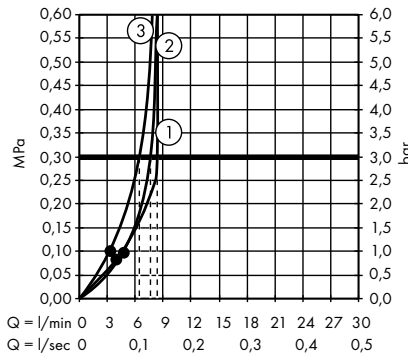

1. Rain
2. Mono spray

· **DogShower** Dogs hand shower 150 3jet Select
26640540, 26640560, 26640670, 26640700