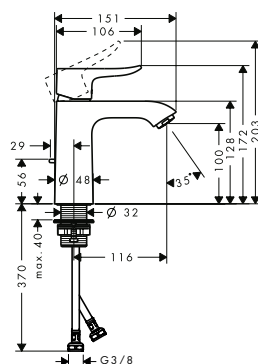

CoolStart - Metris