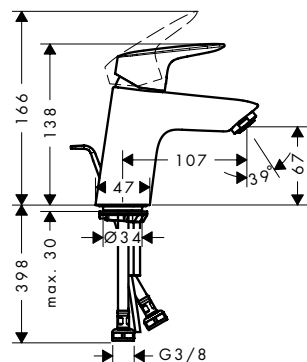

CoolStart - Logis

Logis Single lever basin mixer 70 CoolStart with pop-up waste set

- consists of: single lever basin mixer, waste set
- ComfortZone 70
- projection 107 mm
- spray type: normal spray
- maximum flow rate at 3 bar: 5 l/min
- ceramic cartridge
- temperature limitation adjustable
- suitable for continuous flow water heaters
- pop-up waste set G 1 1/4
- material waste set: synthetic
- connection type: G 3/8 connections
- connection dimension: DN15
- cold water in middle position

Chrome	71072000	81.90

Alternative products:

· Logis Single lever basin mixer 70 CoolStart without waste set	Chrome	71073000	76.10