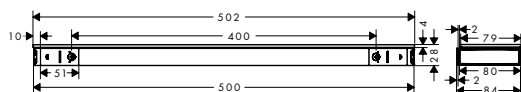

Rainfinity

Shelf 500

- wall-mounted
- material frame: solid brass
- material shelf: safety glass
- length: 500 mm
- with mounting material
- concealed fastening
- drilling distance: 400 mm
- diameter drill hole: 6 mm
- surface of the shelf at colour variant
- -000 = mirror glass, at colour variant
- -700 = graphite colour, satined

Chrome	26844000	271.10
Matt White	26844700	352.30