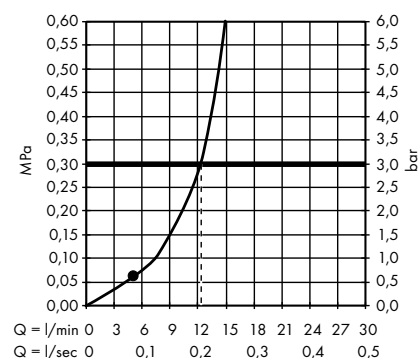

Vernis Blend Overhead shower 200 1jet
LowPressure
26095000

Vernis Shape Overhead shower 230 1jet
26281000, 26281670

Vernis Shape Overhead shower 230 1jet
EcoSmart
26283000, 26283670

Vernis Shape Overhead shower 230 1jet
Green
26094000