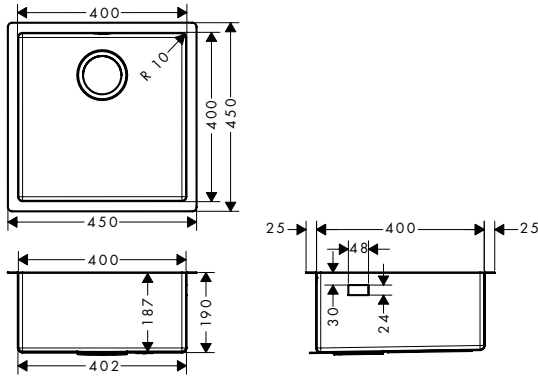

Sinks

Stainless steel undermount sinks

S719-U400 Under-mount sink 400

finish Stainless Steel   **code no.** 43425800   **Euro** 451.00

- cut-out dimensions: 398 x 398 mm
- material: stainless steel
- number of bowls: 1 main bowl
- cabinet size: 50 cm
- type of installation: undermount, flat on the countertop (self-rimming) or flush-mount installation
- position overflow: on the right side of the bowl
- corner radius: 10 mm
- sink depth: 190 mm
- waste set not included - please order one waste set from the required parts

Required parts (choose one)

· D14-10 Manual waste and overflow set for single bowl	Stainless Steel	43921800	26.80
· D14-11 Automatic waste and overflow set for single bowl	Stainless Steel	43931800	46.90

Optional parts:

· F15 Cutting board walnut		40960000	133.20
· F16 Cutting board oak		40961000	100.00
· F17 Mobile drainboard	Stainless Steel	40962800	86.70
· F14 Multifunctional strainer	Matt Black	40963000	21.70