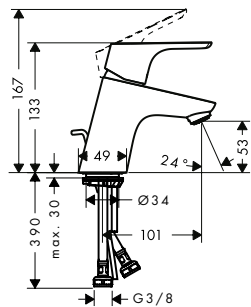

Basin

Single lever basin mixer 70 with pop-up waste set

- consists of: single lever basin mixer, waste set
- ComfortZone 70
- projection 101 mm
- spray type: normal spray
- maximum flow rate at 3 bar: 5 l/ min
- ceramic cartridge
- temperature limitation adjustable
- suitable for continuous flow water heaters
- pop-up waste set G 1 1/4
- material waste set: metal
- connection type: G 3/8 connections
- connection dimension: DN15

finish code no. Euro

Chrome 31730000 112.70

Alternative products:

- Single lever basin mixer 70 with push-open waste set Chrome 31604000 112.70
- Single lever basin mixer 70 with chain Chrome 31732000 104.90
- Single lever basin mixer 70 without waste set Chrome 31733000 104.90
- Single lever basin mixer 70 for vented hot water cylinders with pop-up waste set Chrome 31132000 180.20
- Single lever basin mixer 70 LowFlow without waste set Chrome 31952000 101.00
- Single lever basin mixer 70 CoolStart with pop-up waste set Chrome 31539000 112.70