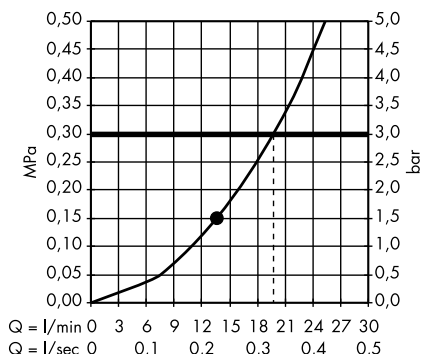

Raindance S Overhead shower 300 ljet
with ceiling connector
27494000