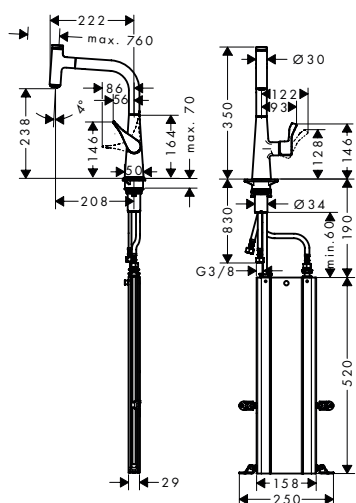

Metris Select M71 Single lever kitchen mixer 240, pull-out spout, 1 jet, sBox

- consists of: single lever kitchen mixer, hose box
- ComfortZone 240
- swivel range adjustable in 2 steps to 110° or 150°
- laminar spray
- Select button for a comfortable start/stop of the water flow
- MagFit magnetic shower support
- connection dimension: DN15
- maximum flow rate at 3 bar: 7 l/min
- ceramic cartridge
- connection type: G 3/8 connections
- temperature limitation adjustable
- integrated non-return valve
- suitable for continuous flow water heaters
- sBox for quiet, smooth and protected hose guidance in the cabinet, under the countertop
- extension length up to 76 cm
- significantly reduced splashing by soft start of the water flow

Chrome	73802000	508.30
Stainless Steel Finish	73802800	641.90

Alternative products:

· Metris Select M71 Single lever kitchen mixer 240, pull-out spray, 2jet, sBox	Chrome	73817000	510.50
	Stainless Steel Finish	73817800	640.40