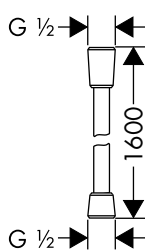

Spare parts and accessories for showers, bath mixers and kitchen mixers

Shower hose

reddot winner 2021

reddot winner 2020

Isiflex Shower hose 160 cm

- high-quality shower hose
- with plastic coating, easy to clean
- shower hose length: 1.60 m
- pivot connector prevent hose from tangling
- kink-protected

finish	code no.	Euro
Chrome	28276000	26.80
Chrome/Blue	28276030	44.90
Chrome/Gold Optic	28276090	55.40
Brushed Bronze	28276140	40.20
Brushed Black	28276340	40.20
Chrome		
Red	28276430	44.90
White	28276450	33.50
Grey	28276460	44.90
Yellow	28276480	44.90
Black	28276610	44.90
Matt Black	28276670	37.50
Matt White	28276700	37.50
Stainless Steel Optic	28276800	40.20
Satinox	28276810	44.90
Satin Chrome	28276880	44.90
Polished Gold Optic	28276990	40.20

Alternative sizes:

- **Isiflex** Shower hose 125 cm

Chrome	28272000	24.80
Brushed Bronze	28272140	37.10
Brushed Black	28272340	37.10

- **Isiflex** Shower hose 200 cm

Chrome	28274000	28.40