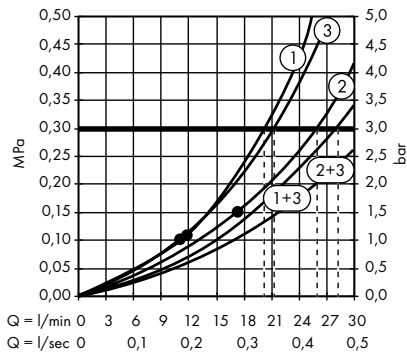

Raindance Rainmaker Overhead shower 680/460 3jet with lighting
28418000