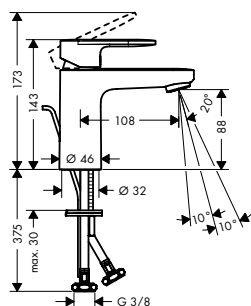

finish code no. Euro

NEW

6x