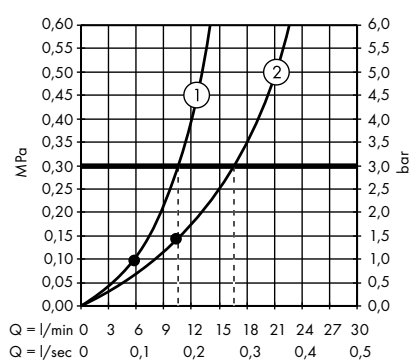

Raindance Select S Showerpipe 240 1jet PowderRain with thermostat
27633000, 27633140, 27633340, 27633670, 27633700, 27633990

1. Hand shower
2. Overhead shower