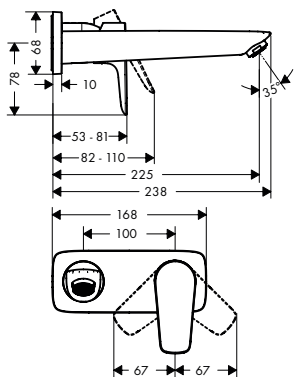

Single lever basin mixer for concealed installation wall-mounted with spout 22.5 cm

- consists of: single lever basin mixer for concealed installation wall-mounted, waste set
- projection 225 mm
- spray type: normal spray
- maximum flow rate at 3 bar: 5 l/min
- ceramic cartridge
- temperature limitation adjustable
- suitable for continuous flow water heaters
- non-closing waste set
- material waste set: metal
- connection type: basic set
- connection dimension: DN15
- handle can be positioned on the right or left, depends on the basic set installation

finish	code no.	Euro
Chrome	71734000	225.50
Brushed Bronze	71734140	338.30
Brushed Black	71734340	338.30
Chrome		
Matt Black	71734670	315.80
Matt White	71734700	315.80
Polished Gold Optic	71734990	338.30

Alternative sizes:

- Single lever basin mixer for concealed installation wall-mounted with spout 16.5 cm

Chrome	71732000	199.70

Required parts:

- Basic set for single lever basin mixer for concealed installation wall-mounted

	13622180	220.50