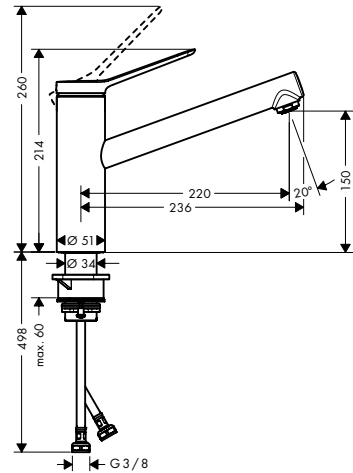

Alternative products:

· Zesis M33 Single lever kitchen mixer 150, Eco, 1jet	Chrome	74811000	115.00
· Zesis M33 Single lever kitchen mixer 150, LowPressure/vented hot water cylinders, 1jet	Chrome	74806000	140.00
· Zesis M33 Single lever kitchen mixer 150, CoolStart, EcoSmart, 1jet	Chrome	74813000	115.00