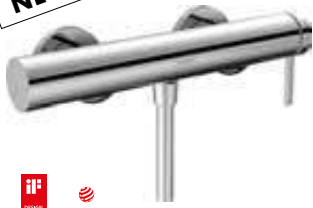

Shower

NEW

Single lever shower mixer for exposed installation

- 1 function
- connection type: s-shaped connections
- centre distance: 150 ± 12 mm
- maximum flow rate at 3 bar: 12,1 l/min
- flow rate of hand shower at 3 bar: 12,1 l/min
- ceramic cartridge
- min. operating pressure: 1 bar
- max. operating pressure: 10 bar
- non-return valve
- with silencer
- hose connection DN15
- connection dimension: DN15