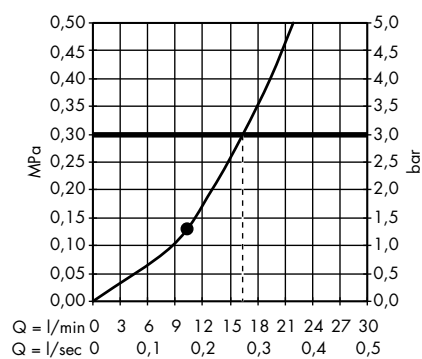

Raindance E Overhead shower 360 ljet
with ceiling connector
27381000