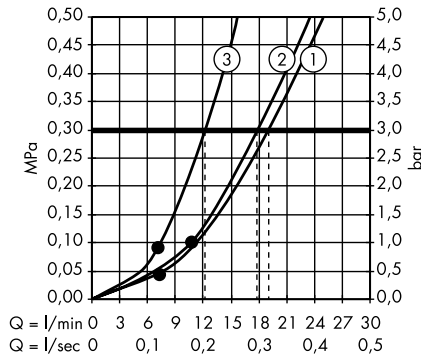

1. Normal
2. Soft
3. Massage