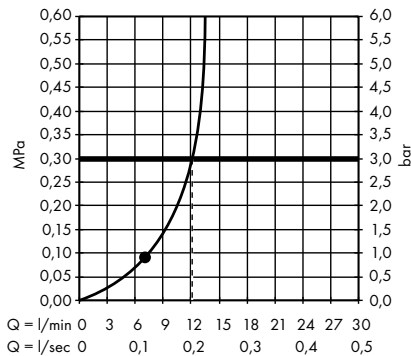

Raindance S Overhead shower 240 ljet EcoSmart 9 l/min with ceiling connector
27463000

Raindance S Overhead shower 180 ljet with ceiling connector
27478000

Raindance Classic Overhead shower 240 ljet with shower arm
27424000, 27424090

Raindance Classic Overhead shower 240 ljet with ceiling connector
27405000, 27405090

Pulsify S Overhead shower 260 2jet with wall connector
24150000, 24150670, 24150700

1. Intense PowderRain
2. PowderRain

Pulsify S Overhead shower 260 2jet EcoSmart with wall connector
24151000, 24151670, 24151700

1. PowderRain
2. Intense PowderRain

Pulsify S Overhead shower 260 1jet
24140000, 24140670, 24140700

Pulsify S Overhead shower 260 1jet EcoSmart
24141000, 24141670, 24141700

Pulsify S Overhead shower 105 1jet
24130000, 24130670, 24130700