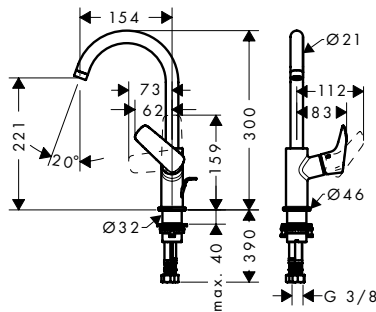

finish

code no.

Euro