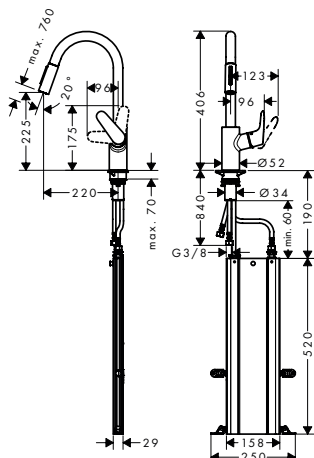

Focus M41 Single lever kitchen mixer 240, pull-out spray, 2jet, sBox

Chrome

73880000

325.40

Stainless Steel Finish 73880800

405.00

- consists of: single lever kitchen mixer, hose box
- ComfortZone 240
- swivel range adjustable in 2 steps to 110° or 150°
- laminar spray, shower spray
- lockable shower spray, spray returns through pressing spray diverter
- MagFit magnetic shower support
- connection dimension: DN15
- maximum flow rate at 3 bar: 10 l/min
- ceramic cartridge
- connection type: G 3/8 connections
- temperature limitation adjustable
- integrated non-return valve
- suitable for continuous flow water heaters
- sBox for quiet, smooth and protected hose guidance in the cabinet, under the countertop
- extension length up to 76 cm

Alternative products:

- **Focus M41** Single lever kitchen mixer 240, Eco, pull-out spray, 2jet, sBox

Chrome

73895000

325.40