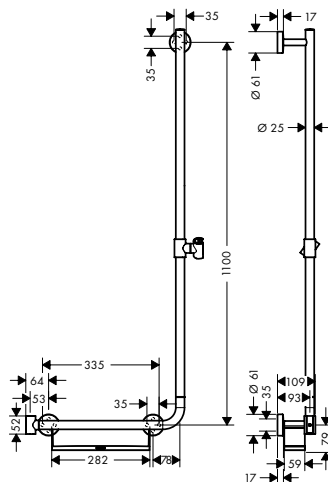

Consisting of:

- **Unica** Shower bar Comfort 110 cm right (# 26404400)
- **Raindance Select S** Hand shower 120 3jet (# 26530000)
- **Isiflex** Shower hose 160 cm (# 28276000)

Alternative sizes:

· **Raindance Select S** Shower set 120 3jet with shower bar 110 cm left Chrome 26324000 412.60

Optional parts:

· **Unica** Foot support Comfort Chrome 26329000 153.30

Unica Shower bar Comfort 110 cm right

White/Chrome 26404400 318.20

- consists of: shower bar, storage basket, slider
- infinitely height-adjustable
- shower holder can be removed
- 90° position adjustable hand shower holder, pivots left and right, up and down
- shelf can be removed for cleaning
- profile stand pipe: round
- shower bar diameter: 25 mm
- metal hand shower holder
- hand shower holder with locking mechanism
- wall supports of metal

Alternative products:

· **Unica** Shower bar Comfort 110 cm left White/Chrome 26403400 318.20

Optional parts:

· **Unica** Foot support Comfort Chrome 26329000 153.30