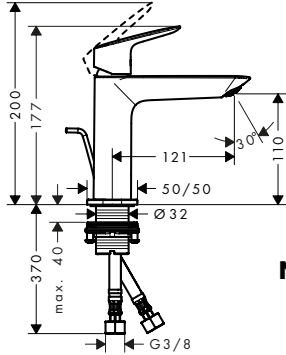

finish code no. Euro

NEW

NEW

Single lever basin mixer 110
Fine CoolStart
with pop-up waste set

- consists of: single lever basin mixer, waste set
- ComfortZone 110
- projection 121 mm
- spray type: normal spray
- maximum flow rate at 3 bar: 5 l/ min
- ceramic cartridge
- temperature limitation adjustable
- suitable for continuous flow water heaters
- pop-up waste set G 1¼
- material waste set: synthetic
- connection type: G ¾ connections
- connection dimension: DN15
- cold water in middle position

Chrome 71254000 109.00

Alternative products:

- Single lever basin mixer 110 Fine CoolStart without waste set

Chrome 71255000 103.00

Single lever basin mixer 190
with pop-up waste set

- consists of: single lever basin mixer, waste set
- ComfortZone 190
- projection 166 mm
- spray type: normal spray
- maximum flow rate at 3 bar: 5 l/ min
- ceramic cartridge
- temperature limitation adjustable
- suitable for continuous flow water heaters
- pop-up waste set G 1¼
- material waste set: synthetic
- connection type: G ¾ connections
- connection dimension: DN15

Chrome 71090000 134.60

Alternative products:

- Single lever basin mixer 190 without waste set

Chrome 71091000 128.70

Single lever basin mixer 190
with 2 flow rates
with pop-up waste set

- consists of: single lever basin mixer, waste set
- ComfortZone 190
- projection 166 mm
- spray type: normal spray
- maximum flow rate at 3 bar: 9,5 l/ min
- ceramic cartridge with Eco handle position for 2 flow rates
- temperature limitation adjustable
- suitable for continuous flow water heaters
- pop-up waste set G 1¼
- material waste set: synthetic
- connection type: G ¾ connections
- connection dimension: DN15

Chrome 71095000 134.60

Alternative products:

- Single lever basin mixer 190 without waste set

Chrome 71096000 128.70