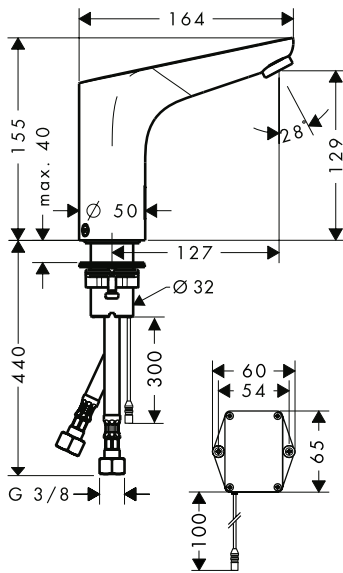

Basin - Focus

Focus Electronic basin mixer 130 with temperature control battery operation

- ComfortZone 130
- projection 127 mm
- spray type: normal spray
- maximum flow rate at 3 bar: 5 l/min
- temperature limitation adjustable
- temperature adjustable via mixer lever on the side
- non-return valve
- suitable for continuous flow water heaters
- infrared sensor technology
- automatic environmental adjustment of infrared sensor
- adjustable optical range of infrared sensor (2 settings)
- battery condition indicator available
- battery operation 6V (lifetime approx. 2 years, battery included in scope of supply)
- flushing time: 10 s
- hygiene rinse activatable (automatic water flow)
- frequency of hygiene rinse: 24 h
- flushing time hygiene rinse: 10 s
- permanent rinse activatable (single water flow for 180 seconds, suitable for thermal disinfection)
- cleaning mode: manual water stop for washbasin cleaning
- connection dimension: DN15
- TÜV certified
- dirt filters in the connection hoses

finish code no. Euro

Chrome 31171000 505.70

Alternative products:

· Focus Electronic basin mixer with temperature pre-adjustment battery operation	Chrome	31172000	459.10
· Focus Electronic basin mixer 130 with temperature control mains connection 230 V	Chrome	31173000	529.30
· Focus Electronic basin mixer with temperature pre-adjustment mains connection 230 V	Chrome	31174000	506.40