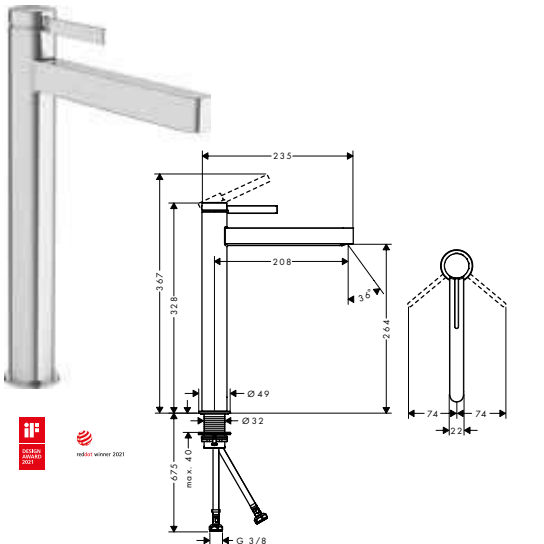

NEW

Measurements within scale drawings are in mm.

Technical specifications and units of measure are subject to change.

finish

code no.

Euro

NEW

Single lever basin mixer 260
with bidette hand shower
and shower hose 160 cm