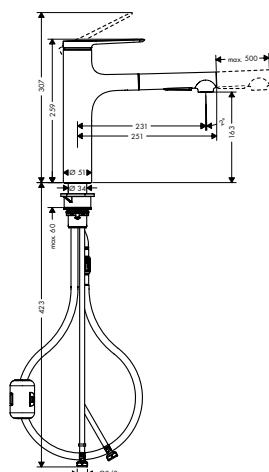

Alternative products:

NEW	· Zesis M33 Single lever kitchen mixer, 160, pull-out spray, 2jet, sBox lite	Chrome 74804000	250.00
		Matt Black 74804670	340.00
		Stainless Steel Finish 74804800	320.00

NEW