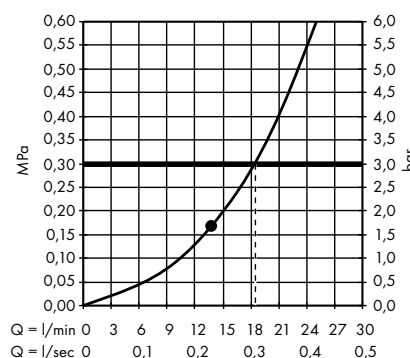

Raindance S Overhead shower 240 ljet
PowderRain
27623000, 27623670, 27623700