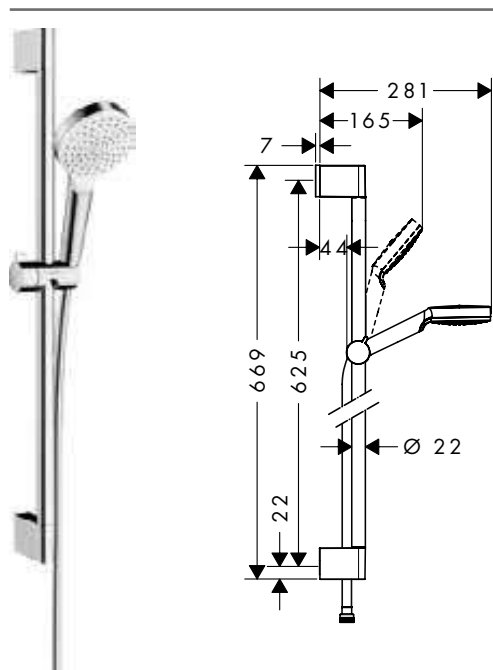

Crometta Shower set 1jet Green
6 l/min
with shower bar 65 cm

finish	code no.	Euro
White/Chrome	26554400	51.60

- consists of: hand shower, shower bar, shower hose, slider
- shower head size: 100 mm
- spray type: Rain
- hand shower holder inclination angle can be adjusted by 45°
- maximum flow rate at 3 bar: 6 l/min
- minimum flow pressure: 1 bar
- pivot connector prevent hose from tangling
- wall supports of plastic
- shower bar diameter: 22 mm
- profile stand pipe: round

Consisting of:

- **Crometta** Hand shower 1jet Green 6 l/min (# 26334400)
- **Unica** Shower bar Croma 65 cm (# 26505000)
- **Isiflex** Shower hose 160 cm (# 28276000)

Water saving EcoSmart version:

- **Crometta** Shower set 1jet EcoSmart 9 l/min with shower bar 65 cm

White/Chrome	26535400	51.60