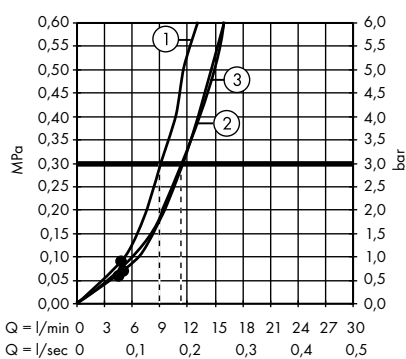

1. PowderRain
2. Mono
3. IntenseRain

Pulsify Select S Hand shower 105 3jet
Relaxation
24110000, 24110670, 24110700