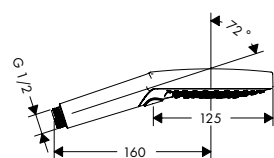

Hand showers

Raindance Select S Hand shower 120 3jet PowderRain Green

- shower head size: 125 mm
- spray type: PowderRain, Rain, Whirl
- convenient diversion via Select button
- easy cleanable plastic spray disc
- maximum flow rate at 3 bar: 5,7 l/min
- with internal water conduction
- rinseable screen seal
- connection thread G 1/2
- connection dimension: DN15
- suitable for continuous flow water heaters

Chrome	26516000	94.30