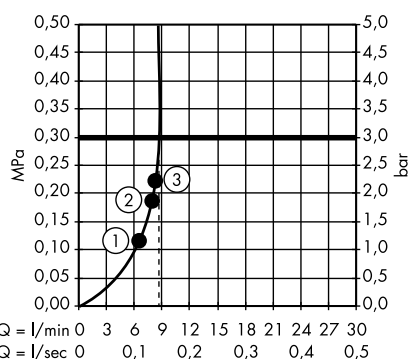

The consumption was measured in combination with the appropriate fittings (thermostat/mixer/in-wall valve) to reflect actual application in practice.

Raindance Select S Hand shower 150 3jet
EcoSmart 9 l/min
28588000, 28588400