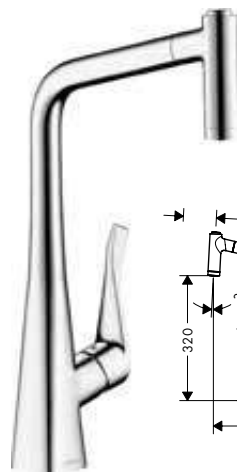

Metris M71 Single lever kitchen mixer 320, pull-out spray, 2jet, sBox

finish	code no.	Euro
Chrome	73801000	550.10
Stainless Steel Finish	73801800	696.20

- consists of: single lever kitchen mixer, hose box
- ComfortZone 320
- swivel range adjustable in 2 steps to 110° or 150°
- laminar spray, shower spray
- lockable shower spray, spray returns automatically through handle closing
- MagFit magnetic shower support
- connection dimension: DN15
- maximum flow rate at 3 bar: 10 l/min
- ceramic cartridge
- connection type: G 3/8 connections
- temperature limitation adjustable
- integrated non-return valve
- suitable for continuous flow water heaters
- sBox for quiet, smooth and protected hose guidance in the cabinet, under the countertop
- extension length up to 76 cm

Alternative products:

· Metris M71 Single lever kitchen mixer 320, Eco, pull-out spray, 2jet, sBox	Chrome	73824000	550.10