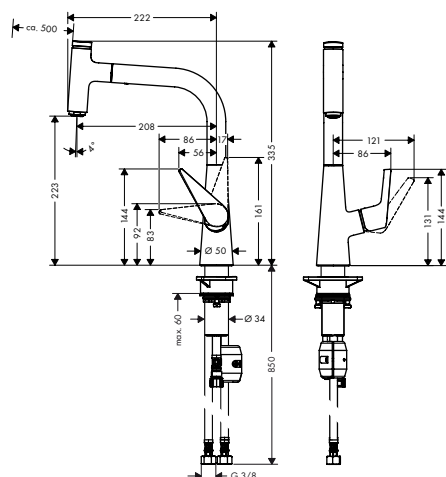

Talis Select M51 Single lever kitchen mixer 220, pull-out spray, 2jet, sBox

- consists of: single lever kitchen mixer, hose box
- ComfortZone 220
- swivel range adjustable in 2 steps to 110° or 150°
- laminar spray, shower spray
- lockable shower spray, spray returns through pressing spray diverter and spray returns automatically through handle closing
- Select button for a comfortable start/stop of the water flow
- MagFit magnetic shower support
- connection dimension: DN15
- maximum flow rate at 3 bar: 8 l/ min
- ceramic cartridge
- connection type: G 3/8 connections
- temperature limitation adjustable
- integrated non-return valve
- suitable for continuous flow water heaters
- sBox for quiet, smooth and protected hose guidance in the cabinet, under the countertop
- extension length up to 76 cm

finish	code no.	Euro
Chrome	73868000	477.20
Stainless Steel Finish	73868800	597.10

Alternative products:

· Talis Select M51 Single lever kitchen mixer 220, pull-out spout, 1jet, sBox	Chrome	73852000	474.00
	Stainless Steel Finish	73852800	597.30

Talis Select M51 Single lever kitchen mixer 220, pull-out spout, 1jet

- ComfortZone 220
- swivel range adjustable in 2 steps to 110° or 150°
- normal spray
- Select button for a comfortable start/stop of the water flow
- MagFit magnetic shower support
- connection dimension: DN15
- maximum flow rate at 3 bar: 8 l/ min
- ceramic cartridge
- connection type: G 3/8 connections
- temperature limitation adjustable
- integrated non-return valve
- suitable for continuous flow water heaters

finish	code no.	Euro
Chrome	72822000	424.30
Stainless Steel Finish	72822800	551.60

Alternative products:

· Talis Select M51 Single lever kitchen mixer 220, pull-out spray, 2jet	Chrome	72824000	425.00
	Stainless Steel Finish	72824800	551.90