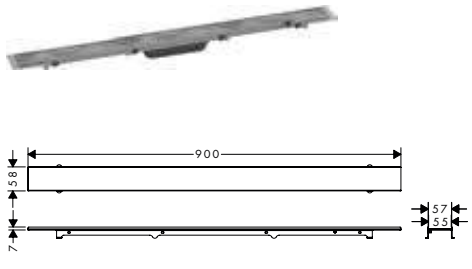

NEW

RainDrain Rock Finish set
shower drain 800
cut on size and tileable

56031000

148.00

- consists of: tileable grate, integrated grate removal tool, Dryphon
- frameless design
- can be shortened on site
- height adjustable grate
- up to 60 l/min drainage capacity
- where to use: new construction, renovation
- tile thickness: up to 40 mm
- suitable for every type of tile and tile thickness
- easy to clean
- grate removal tool allows easy removal of the finish set
- type of odour seal: mechanical
- mounting type: free in the floor, two-sided
- 50 mm excess length on both sides
- can be shortened to a minimum of 800 mm
- grate material: Stainless Steel 304 (1.4301)
- suitable for primary drainage
- grate width: 58 mm

Required parts (choose one)

NEW

- **uBox universal** Complete set for standard installation - 800 for shower drains finish sets

56024180

379.00

NEW

- **uBox universal** Complete set for flat installation - 800 for shower drains finish sets

56018180

379.00

NEW

RainDrain Rock Finish set
shower drain 900
cut on size and tileable

56032000

151.00

- consists of: tileable grate, integrated grate removal tool, Dryphon
- frameless design
- can be shortened on site
- height adjustable grate
- up to 60 l/min drainage capacity
- where to use: new construction, renovation
- tile thickness: up to 40 mm
- suitable for every type of tile and tile thickness
- easy to clean
- grate removal tool allows easy removal of the finish set
- type of odour seal: mechanical
- mounting type: free in the floor, two-sided
- 50 mm excess length on both sides
- can be shortened to a minimum of 900 mm
- grate material: Stainless Steel 304 (1.4301)
- suitable for primary drainage
- grate width: 58 mm

Required parts (choose one)

NEW

- **uBox universal** Complete set for standard installation - 900 for shower drains finish sets