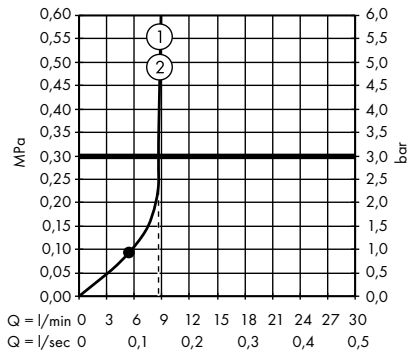

1. Overhead shower
2. Hand shower

· **Vernis Shape** Showerpipe 230 1jet Green with thermostat
26319000

1. Overhead shower
2. Hand shower

· **Vernis Shape** Showerpipe 230 1jet with bath thermostat
26284000