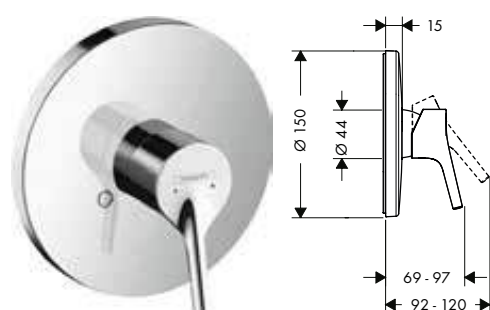

Single lever shower mixer for concealed installation

- 1 function
- connection type: basic set
- maximum flow rate at 3 bar: 28 l/min

Required parts:

- Basic set for single lever shower mixer for concealed installation

Chrome	72606000	51.50

	13620180	110.60