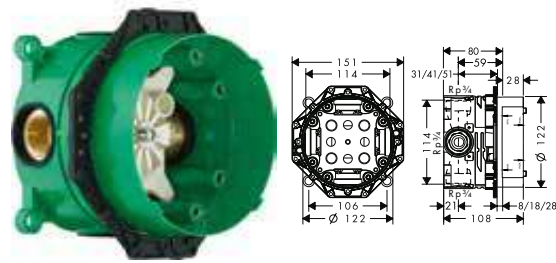

Basic set iBox universal

- suitable for all shower, bath tub and thermostat finish sets for concealed installation
- connection thread Rp 3/4
- rotationally-symmetric installation
- sound-decoupled installation
- connection dimension: DN20

Alternative products:

- Basic set iBox universal with shut-off unit

Optional parts:

- Extension iBox universal basic set 2.5 cm
- Fastening rail set for iBox universal
- Assembly aid for iBox universal

	01800180	137.30

	01850180	178.40

	13595000	50.40
	96615000	35.80
	93500000	13.00