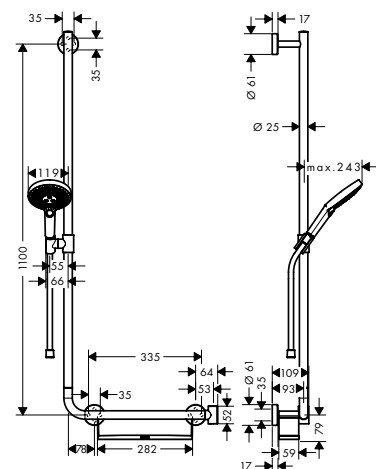

Unica Comfort shower sets

Raindance Select S Shower set 120 3jet with shower bar 110 cm left

- consists of: hand shower, shower bar, storage basket, shower hose, slider
- shower head size: 125 mm
- spray type: RainAir, Rain, Whirl
- convenient diversion via Select button
- shelf made of plastic, finish white
- shelf can be removed for cleaning
- 90° position adjustable hand shower holder, pivots left and right, up and down
- maximum flow rate at 3 bar: 15 l/min
- minimum flow pressure: 1 bar
- pivot connector prevent hose from tangling
- wall mounting: screw fastening
- wall supports of metal
- wallbar could be also used as grab bar - load capacity of 200 kg
- stand pipe length: 1100 mm
- shower bar diameter: 25 mm
- profile stand pipe: round
- shower holder can be removed
- metal hand shower holder

Consisting of:

- **Raindance Select S** Hand shower 120 3jet (# 26530000)
- **Unica** Shower bar Comfort 110 cm left (# 26403400)
- **Isiflex** Shower hose 160 cm (# 28276000)

Alternative sizes:

- **Raindance Select S** Shower set 120 3jet with shower bar 110 cm right

Optional parts:

- **Unica** Foot support Comfort

finish	code no.	Euro
Chrome	26324000	412.60