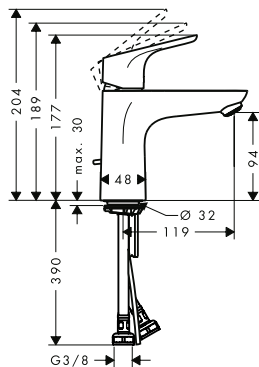

Single lever basin mixer 100
with 2 flow rates
with pop-up waste set

- consists of: single lever basin mixer, waste set
- ComfortZone 100
- projection 119 mm
- spray type: normal spray
- maximum flow rate at 3 bar: 5 l/min
- ceramic cartridge with Eco handle position for 2 flow rates
- temperature limitation adjustable
- suitable for continuous flow water heaters
- pop-up waste set G 1¼
- material waste set: metal
- connection type: G ¾ connections
- connection dimension: DN15
- cold water in middle position

finish

code no.

Euro

Chrome

31657000

138.60