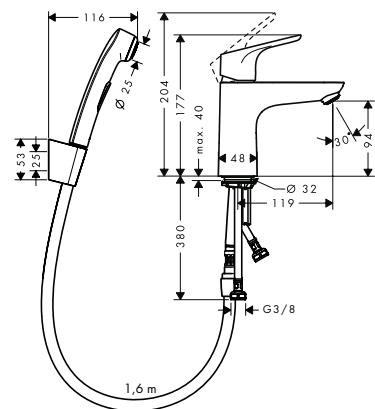

Single lever basin mixer 70
with bidette hand shower
and shower hose 160 cm

Chrome

31926000

131.40

- consists of: single lever basin mixer, bidette hand shower, shower holder, shower hose
- maximum flow rate at 3 bar: 5 l/min
- ceramic cartridge
- temperature limitation adjustable
- suitable for continuous flow water heaters
- connection type: G 3/8 connections
- connection dimension: DN15