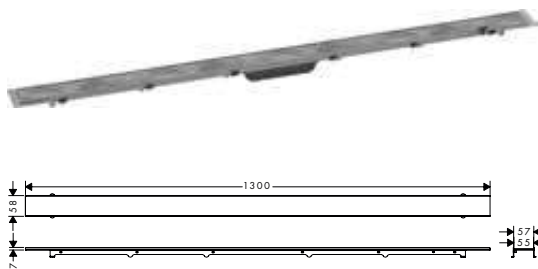

RainDrain Rock Finish set
shower drain 1200
cut on size and tileable

56034000

180.00

- consists of: tileable grate, integrated grate removal tool, Dryphon
- frameless design
- can be shortened on site
- height adjustable grate
- up to 60 l/ min drainage capacity
- where to use: new construction, renovation
- tile thickness: up to 40 mm
- suitable for every type of tile and tile thickness
- easy to clean
- grate removal tool allows easy removal of the finish set
- type of odour seal: mechanical
- mounting type: free in the floor, two-sided
- 50 mm excess length on both sides
- can be shortened to a minimum of 1200 mm
- grate material: Stainless Steel 304 (1.4301)
- suitable for primary drainage
- grate width: 58 mm

NEW

Required parts (choose one)

- **uBox universal** Complete set for standard installation - 1200 for shower drains finish sets

56027180

407.00

NEW

- **uBox universal** Complete set for flat installation - 1200 for shower drains finish sets

56021180

407.00