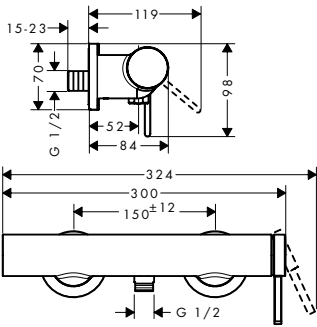

Shower

NEW

Single lever shower mixer for exposed installation

- 1 function
- connection type: s-shaped connections
- centre distance: 150 ± 12 mm
- maximum flow rate at 3 bar: 12,1 l/min
- flow rate of hand shower at 3 bar: 12,1 l/min
- ceramic cartridge
- min. operating pressure: 1 bar
- max. operating pressure: 10 bar
- non-return valve
- with silencer
- hose connection DN15
- connection dimension: DN15

finish	code no.	Euro
Chrome	76620000	210.00
Matt Black	76620670	294.00
Matt White	76620700	294.00

NEW

Single lever shower mixer for concealed installation for iBox universal

- 1 function
- connection type: basic set
- maximum flow rate at 3 bar: 29,3 l/min
- ceramic cartridge
- min. operating pressure: 1 bar
- max. operating pressure: 10 bar
- temperature limitation adjustable
- with silencer

finish	code no.	Euro
Chrome	76615000	165.00
Matt Black	76615670	231.00
Matt White	76615700	231.00

Required parts:

· Basic set iBox universal	01800180	137.30

Optional parts:

· Extension element	Chrome	13593000	46.80
	Matt Black	13593670	65.50
	Matt White	13593700	65.50

Basic set iBox universal

- suitable for all shower, bath tub and thermostat finish sets for concealed installation
- connection thread Rp 3/4
- rotationally-symmetric installation
- sound-decoupled installation
- connection dimension: DN20

01800180	137.30

Alternative products:

· Basic set iBox universal with shut-off unit	01850180	178.40

Optional parts:

· Extension iBox universal basic set 2.5 cm	13595000	50.40
· Fastening rail set for iBox universal	96615000	35.80
· Assembly aid for iBox universal	93500000	13.00