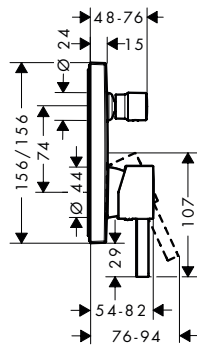

Single lever bath mixer for exposed installation

- 2 functions
- projection 194 mm
- connection type: s-shaped connections
- centre distance: 150 ± 12 mm
- spray type mixer: normal spray
- maximum flow rate at 3 bar: 19 l/min
- flow rate for bath spout at 3 bar: 19 l/min
- flow rate of hand shower at 3 bar: 14,7 l/min
- min. operating pressure: 1 bar
- max. operating pressure: 10 bar
- ceramic cartridge
- pressure diverter Select with automatic resetting
- protected against backflow, according to DIN EN1717
- with silencer
- suitable for continuous flow water heaters
- connection dimension: DN15

Chrome	76420000	260.00
Matt Black	76420670	364.00
Matt White	76420700	364.00

NEW

Single lever bath mixer for concealed installation for iBox universal

- 2 functions
- connection type: basic set
- flow rate upper outlet: 21 l/min
- flow rate lower outlet: 29 l/min
- maximum flow rate at 3 bar: 29 l/min
- min. operating pressure: 1 bar
- max. operating pressure: 10 bar
- ceramic cartridge
- temperature limitation adjustable
- diverter with automatic resetting
- with silencer

Chrome	76415000	185.00
Matt Black	76415670	259.00
Matt White	76415700	259.00

Alternative products:

- Single lever bath mixer for concealed installation with integrated security combination according to EN1717 for iBox universal

Chrome	76416000	285.00
Matt Black	76416670	399.00
Matt White	76416700	399.00

Required parts:

- Basic set iBox universal

01800180	137.30

Optional parts:

- Extension element

Chrome	13593000	46.80
Matt Black	13593670	65.50
Matt White	13593700	65.50

Basic set iBox universal

01800180	137.30

- suitable for all shower, bath tub and thermostat finish sets for concealed installation
- connection thread Rp 3/4
- rotationally-symmetric installation
- sound-decoupled installation
- connection dimension: DN20