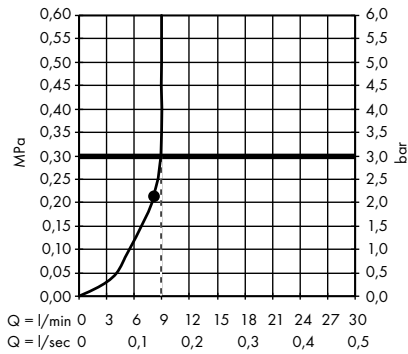

Raindance S Overhead shower 240 ljet EcoSmart 9 l/min with ceiling connector
27463000