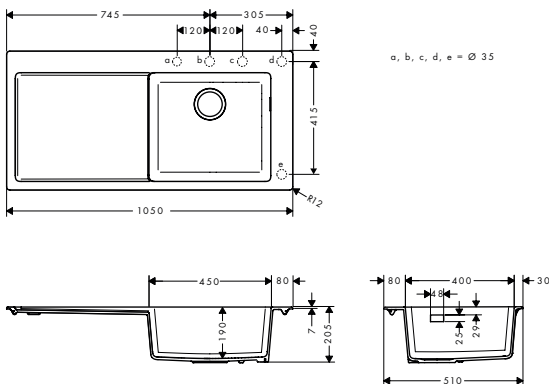

S514-F450 Built-in sink 450 with drainboard left

- cut-out dimensions: 1030 x 490 mm
- material: SilicaTec
- number of bowls: 1 main bowl
- with drainage
- tap hole for drilling is predefined (see scale drawing), diamond drill included
- orientation: bowl right
- cabinet size: 60 cm
- type of installation: topmount
- position overflow: on the right side of the bowl
- for installation in worktops from 20 mm
- sink depth: 190 mm
- waste set not included - please order one waste set from the required parts

Required parts (choose one)

· D16-10 Manual waste and overflow set for single bowl granite	Chrome	43927000	26.70
· D16-11 Automatic waste and overflow set for single bowl granite	Chrome	43937000	46.70

Optional parts:

· F15 Cutting board walnut		40960000	133.20
· F16 Cutting board oak		40961000	100.00
· F14 Multifunctional strainer	Matt Black	40963000	21.70

finish	code no.	Euro
Graphiteblack	43314170	470.90
Stonegrey	43314290	470.90
Concretegrey	43314380	470.90