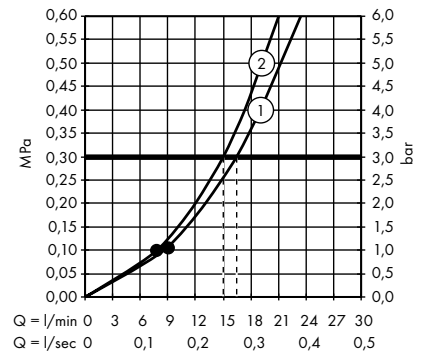

1. Overhead shower
2. Hand shower

Croma Select S Showerpipe 180 2jet EcoSmart 9 l/min with thermostat
27254400