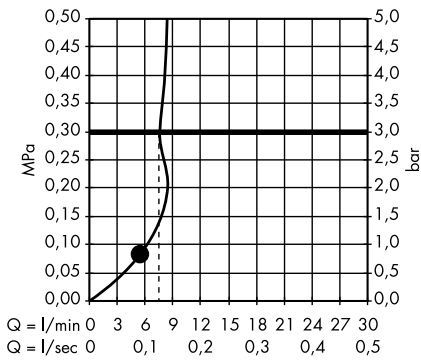

Croma 100 Hand shower Mono EcoSmart
9 l/min
28583000