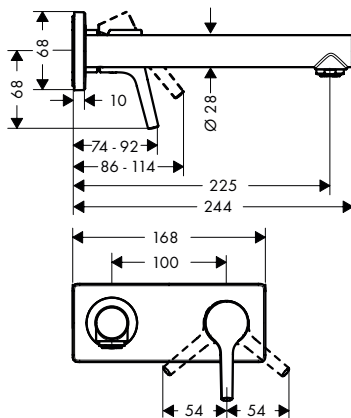

Alternative sizes:

- Single lever basin mixer for concealed installation wall-mounted with spout 16.5 cm

Chrome

72110000

219.60

Required parts:

- Basic set for single lever basin mixer for concealed installation wall-mounted

13622180

220.50

Basic set for single lever basin mixer for concealed installation wall-mounted

- installation depth: 44 - 72 mm
- variable positioning of the mixer system, can be left or right of the spout
- easy orientation due to support surfaces for the spirit level
- with building protection cover against contamination during assembly
- with dimension indication for exact determination of the installation depth
- with pre-mounted fastening lugs for mounting in drywall and solidwall
- sound-decoupled installation
- connection dimension: DN15

13622180

220.50

Optional parts:

- Extension set 2.5 cm

31971000

112.80