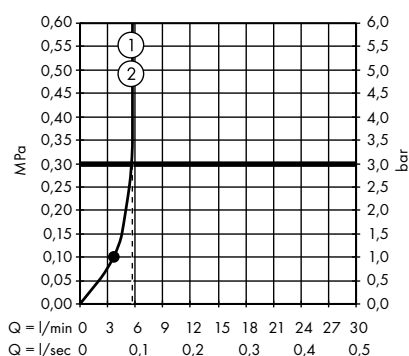

1. Overhead shower
2. Hand shower

Vernis Blend Showerpipe 200 1jet
with bath thermostat
26274000