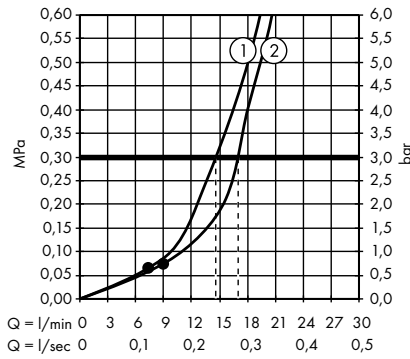

1. Hand shower
2. Overhead shower

Raindance E Showerpipe 300 1jet with ShowerTablet 600
27363000

1. Hand shower
2. Overhead shower

Raindance E Showerpipe 300 1jet EcoSmart 9 l/min with ShowerTablet 600
27364000