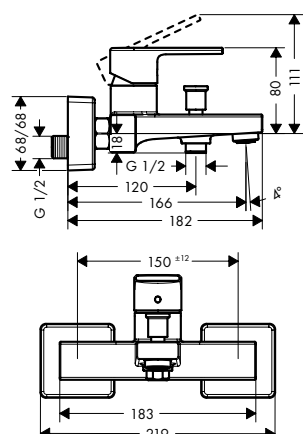

Bath

Single lever bath mixer for exposed installation

- 2 functions
- projection 166 mm
- connection type: s-shaped connections
- centre distance: 150 ± 12 mm
- spray type mixer: normal spray
- maximum flow rate at 3 bar: 22,5 l/min
- flow rate for bath spout at 3 bar: 22,5 l/min
- flow rate of hand shower at 3 bar: 15,7 l/min
- min. operating pressure: 1 bar
- max. operating pressure: 10 bar
- ceramic cartridge
- temperature limitation adjustable
- diverter with automatic resetting
- with silencer
- suitable for continuous flow water heaters
- connection dimension: DN15

Chrome 71450000 117.00
Matt Black 71450670 163.80

Alternative products:

- Single lever bath mixer for exposed installation with 2 flow rates

Chrome 71453000 117.00

NEW