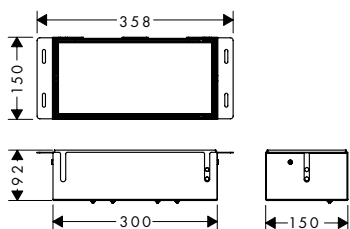

XtraStoris Safe

NEW

Wall niche with tileable door and integrated shut-off valve
150/300/100

- consists of: wall niche with tileable door, shut-off valve, installation set, sealing set
- tileable Push-Open door
- depth of the tileable door: 12 mm
- installation depth: 90 mm
- where to use: new construction, renovation
- easy to clean surface
- wall type: solid wall construction, drywall construction
- material installation set: Polystyrene (PS)
- material wall niche: Stainless Steel 304 (1.4301)
- surface of the wall niche powder-coated stainless steel
- dimensions wall niche: 150 x 300 x 100 mm (HxWxD)
- required dimensions for installation set: 150 x 358 x 92 mm (HxWxD)

finish	code no.	Euro
Stainless Steel Optic	56100800	350.00

available from February 2022