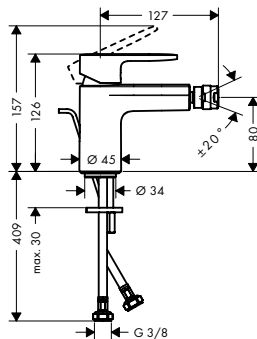

Bidet

NEW

Single lever bidet mixer with pop-up waste set

Chrome

71210000

74.10

Matt Black

71210670

103.70

- consists of: single lever bidet mixer, waste set
- projection 127 mm
- aerator with ball pivot
- spray type: normal spray
- maximum flow rate at 3 bar: 5 l/min
- ceramic cartridge
- suitable for continuous flow water heaters
- pop-up waste set G 1 1/4
- material waste set: synthetic
- connection type: G 3/8 connections
- connection dimension: DN15