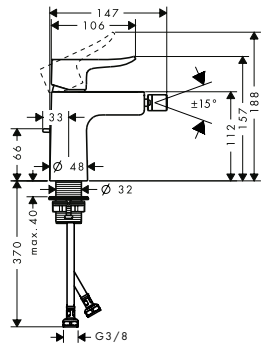

Bidet

Single lever bidet mixer with pop-up waste set

- consists of: single lever bidet mixer, waste set
- projection 123 mm
- ball-pivot joint
- spray type: laminar spray
- maximum flow rate at 3 bar: 7,5 l/min
- ceramic cartridge
- temperature limitation adjustable
- suitable for continuous flow water heaters
- pop-up waste set G 1 1/4
- material waste set: metal
- connection type: G 3/8 connections
- connection dimension: DN15

finish

code no.

Euro

Chrome

31280000

290.60