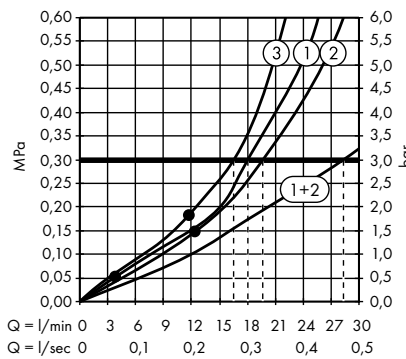

Rainfinity Overhead shower 250 3jet
with wall connector
26232000, 26232700

1. Intense PowderRain
2. PowderRain
3. RainStream

Rainfinity Overhead shower 250 3jet
EcoSmart with wall connector
26233000, 26233700