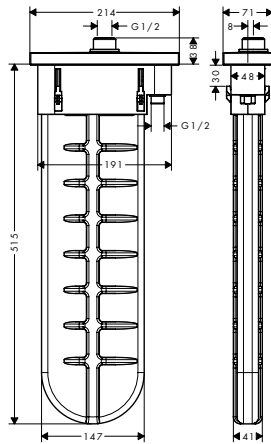

sBox Finish set oval

- consists of: hose box, shower hose, escutcheon
- suitable for rim or tile mounted installation
- 1 function
- sBox for quiet, smooth and protected hose guidance
- no additional maintenance opening required
- bath rim width at least 100 mm
- clamping range: 0 - 30 mm
- connection dimension: DN15
- maximum pull-out length of hand shower 1.45 m
- removable for service at any time
- protected against backflow, according to DIN EN1717
- maximum flow rate at 3 bar: 9,5 l/min

finish	code no.	Euro
Chrome	28020000	314.40
Brushed Bronze	28020140	471.50
Brushed Black	28020340	471.50
Chrome		
Matt Black	28020670	440.10
Matt White	28020700	440.10
Polished Gold Optic	28020990	471.50

Alternative products:

- sBox Finish set square

Chrome	28010000	314.40
Brushed Bronze	28010140	471.50
Brushed Black	28010340	471.50
Chrome		
Matt Black	28010670	440.10
Matt White	28010700	440.10
Polished Gold Optic	28010990	471.50

Required parts:

- sBox Rim and tile mounted bath basic set

13560180	52.50

Optional parts:

- sBox Installation plate for tile mounted installation
- sBox Mounting angle set for installation plate for tile mounted installation
- Rim mounted adapter 25°

28016000	65.00
28021000	162.60
Chrome 28071000	28.20