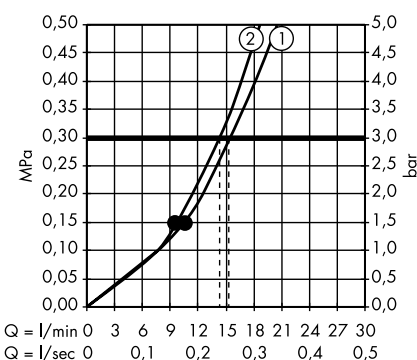

Raindance Select S Showerpipe 240 2jet with thermostat
27129000, 27129400

1. Overhead shower
2. Hand shower