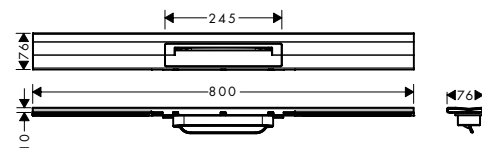

NEW

RainDrain Flex Finish set
shower drain 700 cuttable
for wall mounting

- consists of: design grate with removable cover, Dryphon
- can be shortened on site
- easy to clean surface
- height adjustable by 10 mm
- up to 60 l/min drainage capacity
- where to use: new construction, renovation
- grate removal tool allows easy removal of the finish set
- with integrated slope
- type of odour seal: mechanical
- mounting type: wall-mounted
- grate material: Stainless Steel 304 (1.4301)
- suitable for primary drainage
- grate width: 76 mm

finish	code no.	Euro
Chrome	56050000	389.00
Brushed Bronze	56050140	478.00
Brushed Black	56050340	478.00
Chrome		
Matt Black	56050670	389.00
Matt White	56050700	389.00
Brushed Stainless	56050800	278.00
Steel		
Polished Gold Optic	56050990	478.00

Required parts (choose one)

NEW	· uBox universal Base set for finish sets for standard installation	01001180	160.00
NEW	· uBox universal Base set for finish sets for flat installation	01000180	160.00
NEW	· uBox universal Base set for finish sets for vertical installation	01002180	160.00

Alternative products:

NEW	· RainDrain Flex Finish set shower drain 700 cuttable	Chrome	56043000	389.00
		Brushed Bronze	56043140	478.00
		Brushed Black	56043340	478.00
		Chrome		
		Matt Black	56043670	389.00
		Matt White	56043700	389.00
		Brushed Stainless	56043800	278.00
		Steel		
		Polished Gold Optic	56043990	478.00