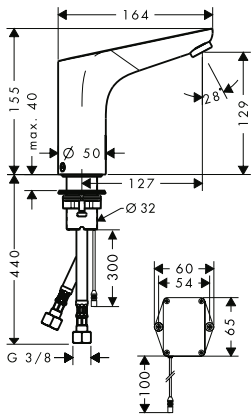

finish

code no.

Euro

Electronic basin mixer 130 with temperature control battery operation

Chrome

31171000

505.70

- ComfortZone 130
- projection 127 mm
- spray type: normal spray
- maximum flow rate at 3 bar: 5 l/min
- temperature limitation adjustable
- temperature adjustable via mixer lever on the side
- non-return valve
- suitable for continuous flow water heaters
- infrared sensor technology
- automatic environmental adjustment of infrared sensor
- adjustable optical range of infrared sensor (2 settings)
- battery condition indicator available
- battery operation 6V (lifetime approx. 2 years, battery included in scope of supply)
- flushing time: 10 s
- hygiene rinse activatable (automatic water flow)
- frequency of hygiene rinse: 24 h
- flushing time hygiene rinse: 10 s
- permanent rinse activatable (single water flow for 180 seconds, suitable for thermal disinfection)
- cleaning mode: manual water stop for washbasin cleaning
- connection dimension: DN15
- TÜV certified
- dirt filters in the connection hoses

Alternative products:

· Electronic basin mixer with temperature pre-adjustment battery operation	Chrome	31172000	459.10
· Electronic basin mixer 130 with temperature control mains connection 230 V	Chrome	31173000	529.30
· Electronic basin mixer with temperature pre-adjustment mains connection 230 V	Chrome	31174000	506.40