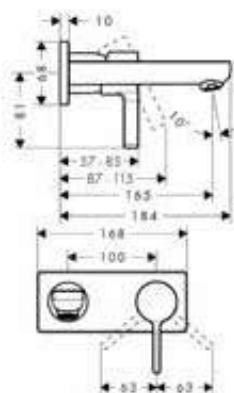

Required parts:

· Basic set for single lever basin mixer for concealed installation wall-mounted 13622180 220.50