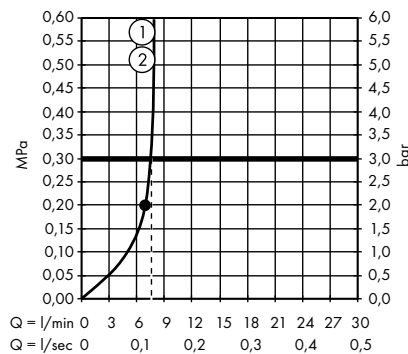

1. Rain
2. RainStream

· **Rainmaker Select** Overhead shower 460
2jet EcoSmart 9 l/min with ceiling connector
24014400