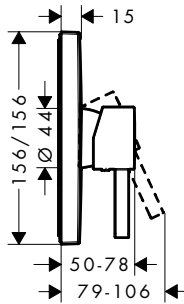

Single lever shower mixer for exposed installation

- 1 function
- connection type: s-shaped connections
- centre distance: 150 ± 12 mm
- maximum flow rate at 3 bar: 12,1 l/min
- flow rate of hand shower at 3 bar: 12,1 l/min
- ceramic cartridge
- min. operating pressure: 1 bar
- max. operating pressure: 10 bar
- non-return valve
- with silencer
- hose connection DN15
- connection dimension: DN15

finish	code no.	Euro
Chrome	76620000	210.00
Matt Black	76620670	294.00
Matt White	76620700	294.00

NEW

Single lever shower mixer for concealed installation for iBox universal

- 1 function
- connection type: basic set
- maximum flow rate at 3 bar: 29,3 l/min
- ceramic cartridge
- min. operating pressure: 1 bar
- max. operating pressure: 10 bar
- temperature limitation adjustable
- with silencer

finish	code no.	Euro
Chrome	76615000	165.00
Matt Black	76615670	231.00
Matt White	76615700	231.00

Required parts:

· Basic set iBox universal	01800180	137.30

Optional parts:

· Extension element	Chrome	13593000	46.80
	Matt Black	13593670	65.50
	Matt White	13593700	65.50