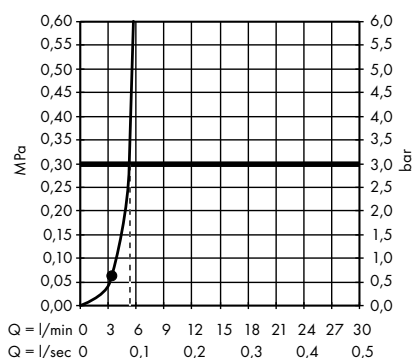

Vernis Blend Overhead shower 200 1jet
LowPressure
26095000

Vernis Shape Overhead shower 230 1jet
26281000, 26281670

Vernis Shape Overhead shower 230 1jet
EcoSmart
26283000, 26283670

Vernis Shape Overhead shower 230 1jet
Green
26094000