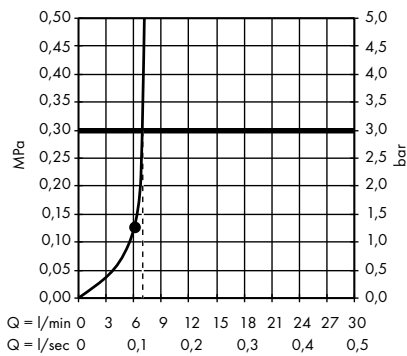

Croma E Hand shower 1jet EcoSmart
7 l/min
26816400