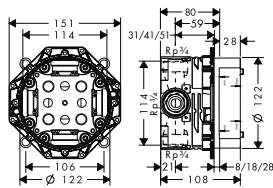

01800180	137.30
----------	--------

Alternative products:

- Basic set iBox universal with shut-off unit

01850180	178.40
----------	--------

Optional parts:

- Extension iBox universal basic set 2.5 cm
- Fastening rail set for iBox universal
- Assembly aid for iBox universal