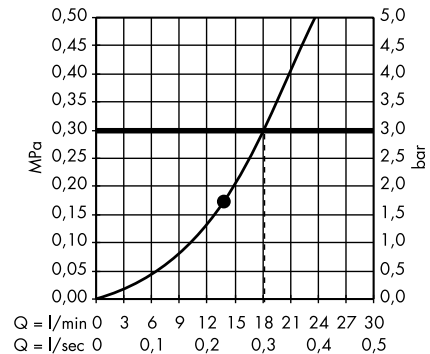

Raindance S Overhead shower 300 1jet with shower arm 39 cm
27493000