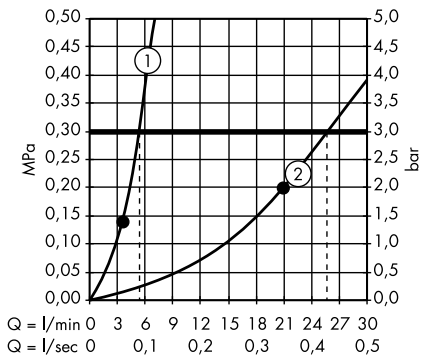

· **Bodyvette** Body shower 1jet
28466000

1. 1 x Body shower
2. 6 x Body shower