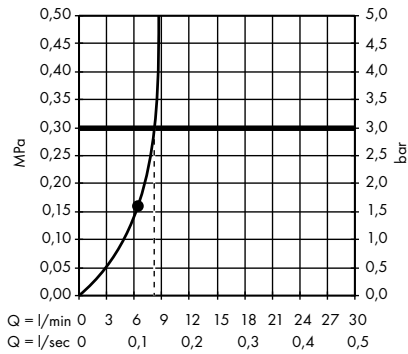

Raindance E Overhead shower 360 1jet with shower arm 24 cm
27371000

Raindance E Overhead shower 360 1jet with shower arm 39 cm
27376000

Raindance E Overhead shower 240 1jet EcoSmart 9 l/min with shower arm
26605000