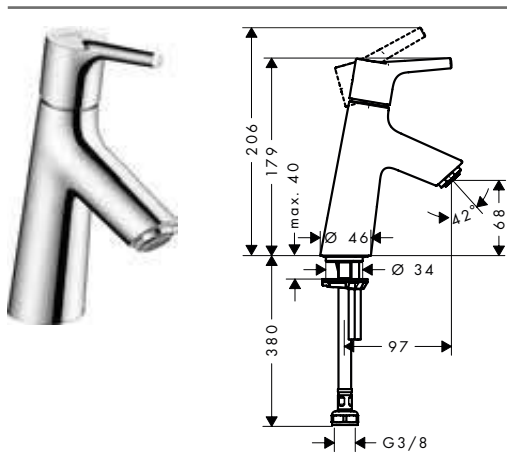

Pillar tap 80 for cold water or pre-adjusted water without waste set

- ComfortZone 80
- projection 97 mm
- spray type: normal spray
- maximum flow rate at 3 bar: 5 l/ min
- ceramic cartridge
- for cold water connection
- connection type: G 3/8 connections
- connection dimension: DN15

finish

code no.

Euro

Chrome

72017000

128.70

Single lever basin mixer for concealed installation wall-mounted with spout 22.5 cm

- consists of: single lever basin mixer for concealed installation wall-mounted, waste set
- projection 225 mm
- spray type: normal spray
- maximum flow rate at 3 bar: 5 l/ min
- ceramic cartridge
- temperature limitation adjustable
- suitable for continuous flow water heaters
- non-closing waste set
- material waste set: metal
- connection type: basic set
- connection dimension: DN15
- handle can be positioned on the right or left, depends on the basic set installation

Chrome

72111000

245.20