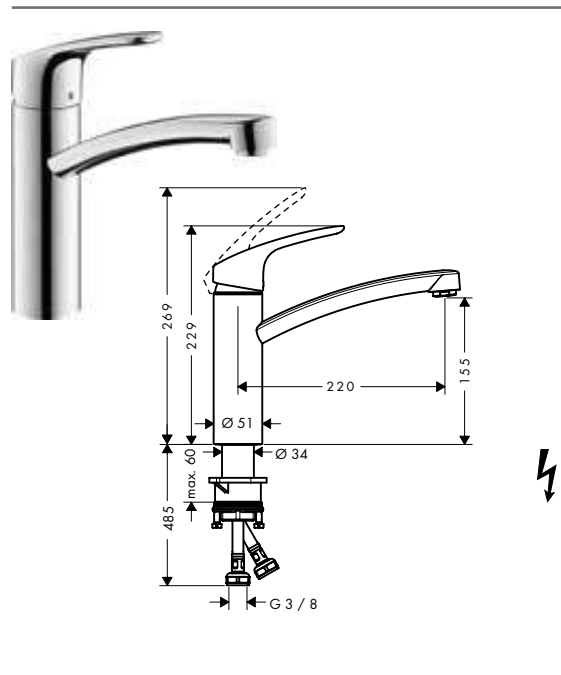

Focus M41 Single lever kitchen mixer 160, 1 jet

- ComfortZone 160
- swivel range 360°
- normal spray
- connection dimension: DN15
- maximum flow rate at 3 bar: 12 l/min
- ceramic cartridge
- connection type: G 3/8 connections
- temperature limitation adjustable
- suitable for continuous flow water heaters

finish	code no.	Euro
Chrome	31806000	129.60
Stainless Steel Finish	31806800	168.30

Alternative products:

· Focus M41 Single lever kitchen mixer 160, CoolStart, EcoSmart, 1 jet	Chrome	31816000	133.70
· Focus M41 Single lever kitchen mixer 160, Eco, 1 jet	Chrome	31826000	129.60
· Focus M41 Single lever kitchen mixer 160, LowPressure/vented hot water cylinders, 1 jet	Chrome	31804000	146.10