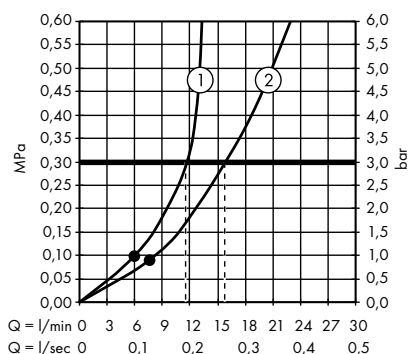

1. Overhead shower
2. Hand shower

Vernis Blend Showerpipe 200 1jet
EcoSmart with thermostat
26089000, 26089670