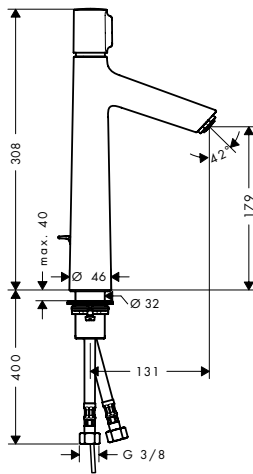

Basin mixer 190
with pop-up waste set

- consists of: Basin mixer, waste set
- ComfortZone 190
- projection 131 mm
- spray type: normal spray
- maximum flow rate at 3 bar: 5 l/min
- Select cartridge with temperature control
- temperature limitation adjustable
- suitable for continuous flow water heaters
- pop-up waste set G 1 1/4
- material waste set: metal
- connection type: G 3/8 connections
- connection dimension: DN15

finish	code no.	Euro
Chrome	72044000	308.90

Alternative products:

· Basin mixer 190 without waste set	Chrome	72045000	311.50