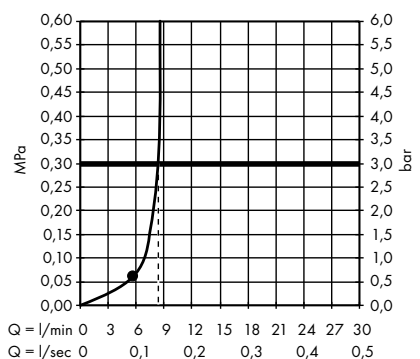

Vernis Blend Overhead shower 200 1jet
LowPressure
26095000

Vernis Shape Overhead shower 230 1jet
26281000, 26281670

Vernis Shape Overhead shower 230 1jet
EcoSmart
26283000, 26283670

Vernis Shape Overhead shower 230 1jet
Green
26094000