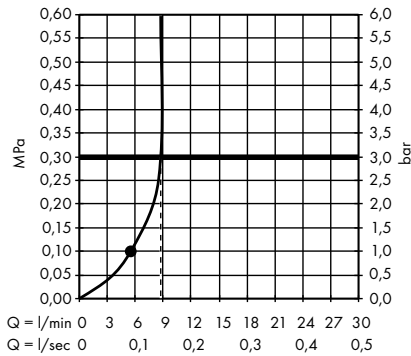

Rainfinity Baton hand shower 100 1jet EcoSmart
26867000, 26867140, 26867340, 26867670, 26867700, 26867990

Raindance Select E Hand shower 150 3jet
26550000, 26550400