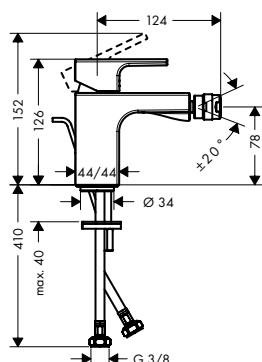

Bidet

Single lever bidet mixer with pop-up waste set

- consists of: single lever bidet mixer, waste set
- projection 124 mm
- aerator with ball pivot
- spray type: normal spray
- maximum flow rate at 3 bar: 4,8 l/min
- ceramic cartridge
- suitable for continuous flow water heaters
- pop-up waste set G 1 1/4
- material waste set: synthetic
- connection type: G 3/8 connections
- connection dimension: DN15

Chrome 71211000 87.00
Matt Black 71211670 121.80