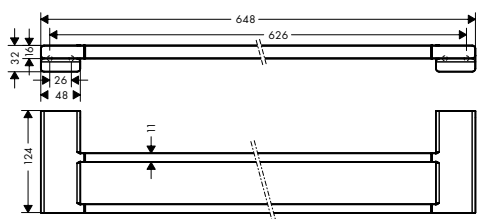

Bath towel rail

- wall-mounted
- material: metal
- material holder: metal
- length: 648 mm
- with mounting material
- concealed fastening
- drilling distance: 626 mm
- diameter drill hole: 6 mm

finish	code no.	Euro
Chrome	41747000	51.00
Brushed Bronze	41747140	76.40
Brushed Black	41747340	81.50
Chrome		
Matt Black	41747670	71.30
Matt White	41747700	71.30
Polished Gold Optic	41747990	76.40

NEW