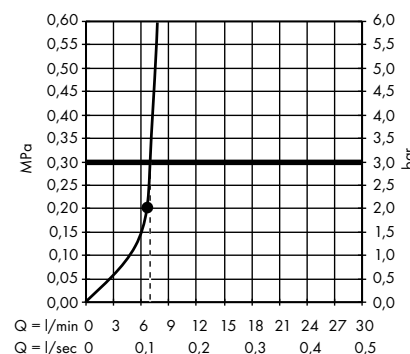

Rainmaker Select Overhead shower 460
1 jet EcoSmart 9 l/min with ceiling connector
24012400