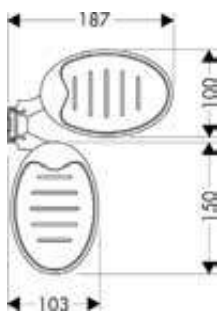

Spare parts and accessories for showers, bath mixers and kitchen mixers

		finish	code no.	Euro
	Support for Unica'E wall bar (satinchrome)	Satin Chrome	96170000	55.40
	Support for Unica'A wall bar	Chrome Fine Brass	96195000 96195840	98.10 196.30
	Slider for Unica'D shower bar · diameter: 25 mm	Chrome White Yellow Fine Brass Satin Chrome	96190000 96190450 96190480 96190840 96190880	55.40 67.70 67.70 98.10 67.70
	Hand shower holder for Pharo shower panel Comfort Plus	Satin Chrome	25968000	55.40
	Support for Unica' B wall bar · diameter: 22 mm	Topas Translucent Blue Fine Brass Satin Chrome	95065520 95065530 95065840 95065880	55.40 55.40 78.90 55.40
	Support for Rainbow wall bar · diameter: 25 mm	Chrome	97336000	67.70
Soap dishes and shampoo holder				
	Casetta Soap dish/ shelf E · with mounting material · length 200 mm · shelf finish: chrome, white or black	Chrome White/Chrome Black/Chrome	26511000 26511400 26511600	68.50 68.50 68.50
	Casetta Soap dishes Raindance · material: plastic	Chrome	28698000	79.00