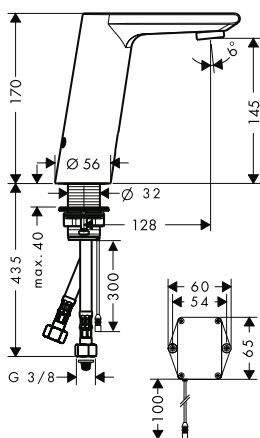

Electronic basin mixer with temperature control battery operation

- ComfortZone 150
- projection 128 mm
- spray type: normal spray
- maximum flow rate at 3 bar: 5 l/min
- temperature limitation adjustable
- temperature adjustable via mixer lever on the side
- non-return valve
- suitable for continuous flow water heaters
- infrared sensor technology
- automatic environmental adjustment of infrared sensor
- adjustable optical range of infrared sensor (2 settings)
- battery condition indicator available
- battery operation 6V (lifetime approx. 2 years, battery included in scope of supply)
- flushing time: 10 s
- hygiene rinse activatable (automatic water flow)
- frequency of hygiene rinse: 24 h
- flushing time hygiene rinse: 10 s
- permanent rinse activatable (single water flow for 180 seconds, suitable for thermal disinfection)
- cleaning mode: manual water stop for washbasin cleaning
- connection dimension: DN15
- TÜV certified
- dirt filters in the connection hoses

Chrome 31100000 737.70

Alternative products:

- Electronic basin mixer with temperature pre-adjustment battery operation
- Electronic basin mixer with temperature control mains connection 230 V
- Electronic basin mixer with temperature pre-adjustment mains connection 230 V

Chrome	31101000	680.30
Chrome	31102000	781.90
Chrome	31103000	723.00