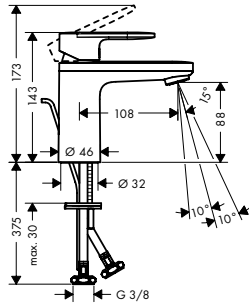

finish

code no.

Euro

NEW

Single lever basin mixer 100 with isolated water conduction and pop-up waste set

Chrome

71571000

87.70

- consists of: single lever basin mixer, waste set
- ComfortZone 100
- projection 108 mm
- spray type: normal spray
- swiveling spray former
- maximum flow rate at 3 bar: 5 l/ min
- ceramic cartridge
- temperature limitation adjustable
- with isolated water conduction - without contact with nickel and lead
- suitable for continuous flow water heaters
- pop-up waste set G 1¼
- material waste set: synthetic
- connection type: G ¾ connections
- connection dimension: DN15

NEW