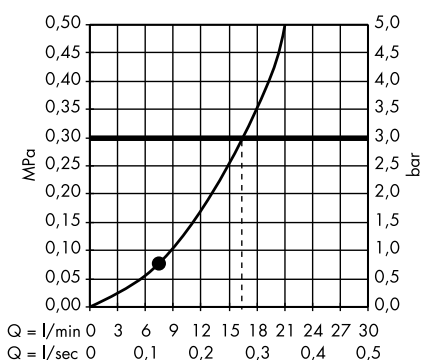

Crometta 85 Hand shower Mono
28585000