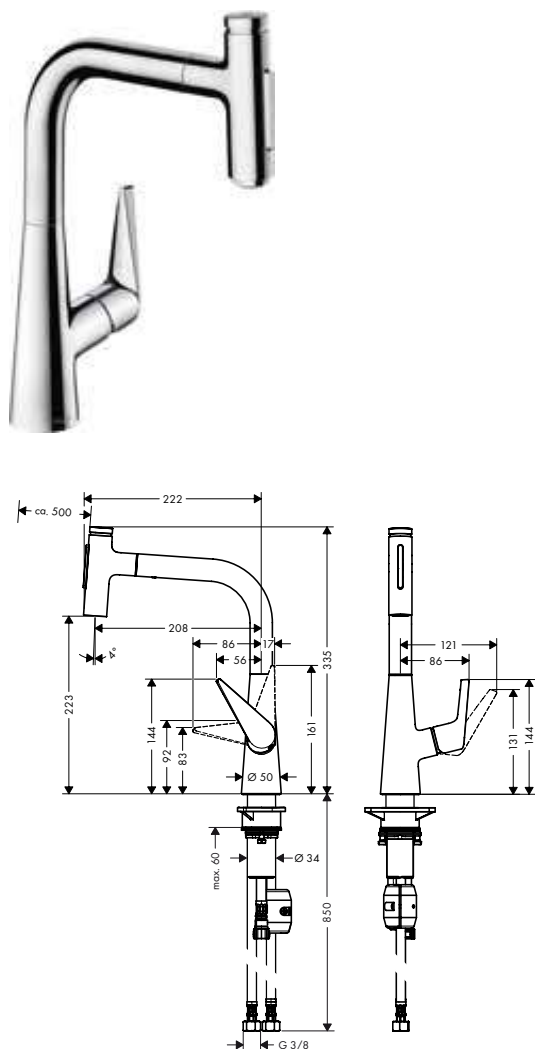

Talis Select M51 Single lever kitchen mixer 220, pull-out spray, 2jet

- ComfortZone 220
- swivel range adjustable in 2 steps to 110° or 150°
- laminar spray, shower spray
- lockable shower spray, spray returns through pressing spray diverter and spray returns automatically through handle closing
- Select button for a comfortable start/stop of the water flow
- MagFit magnetic shower support
- connection dimension: DN15
- maximum flow rate at 3 bar: 7,3 l/min
- ceramic cartridge
- connection type: G 3/8 connections
- temperature limitation adjustable
- integrated non-return valve
- suitable for continuous flow water heaters

Alternative products:

- **Talis Select M51** Single lever kitchen mixer 220, pull-out spout, 1jet

finish	code no.	Euro
Chrome	72824000	425.00
Stainless Steel Finish	72824800	551.90