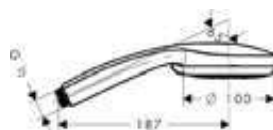

Showers

Croma 100 Hand shower Multi

- shower head size: 100 mm
- spray type: Rain, MonoRain, Massage spray
- spray type adjustment by turning spray disc
- grey spray disc
- maximum flow rate at 3 bar: 19 l/min
- minimum flow pressure: 1,2 bar
- with internal water conduction
- rinseable screen seal
- connection thread G 1/2
- connection dimension: DN15
- suitable for continuous flow water heaters

Chrome	28536000	67.70
Red	28536430	98.10
White	28536450	98.10
Grey	28536460	98.10
Black	28536610	98.10
Green (Flash)	28536710	98.10
Satinox	28536810	98.10
Satin Chrome	28536880	98.10

Water saving EcoSmart version:

- **Croma 100** Hand shower Multi EcoSmart 9 l/min

Chrome	28538000	72.60