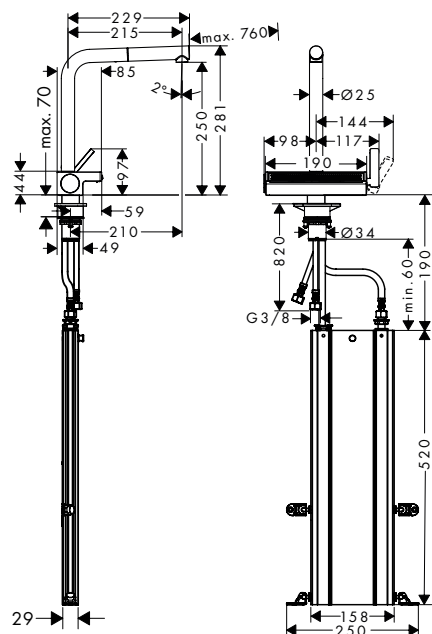

Aquno Select M81 Single lever kitchen mixer 250, pull-out spout, 2jet, sBox

finish	code no.	Euro
Chrome	73830000	642.00
Matt Black	73830670	898.80
Stainless Steel Finish	73830800	834.60

- consists of: single lever kitchen mixer, hose box, multifunctional strainer
- ComfortZone 250
- l-spout
- swivel range adjustable in 3 steps 60°, 110° or 150°
- laminar spray, SatinFlow
- change between SatinFlow and pull-out spout at the touch of a button
- MagFit magnetic shower support
- connection dimension: DN15
- maximum flow rate at 3 bar: 6 l/ min
- ceramic cartridge
- connection type: G 3/8 connections
- integrated non-return valve
- sBox for quiet, smooth and protected hose guidance in the cabinet, under the countertop
- extension length up to 76 cm
- tap hole with Ø 35 mm required, recommendation: the middle of tap hole drilling should be max. 45 mm from the back side of the bowl

Alternative products:

- **Aquno Select M81** Single lever kitchen mixer 250, pull-out spout, 2jet

Chrome	73836000	588.50
Matt Black	73836670	823.90
Stainless Steel Finish	73836800	770.40

Metris Select M71

Metris Select M71 2-hole single lever kitchen mixer 200, pull-out spray, 2jet

Chrome	73819000	509.40
Stainless Steel Finish	73819800	662.30