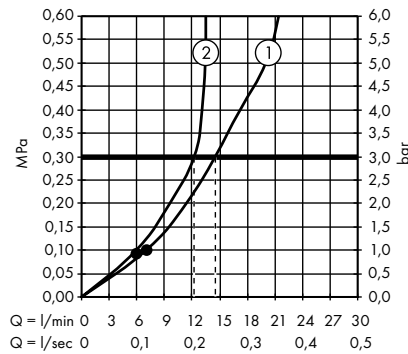

1. Hand shower
2. Overhead shower

· **Vernis Shape** Showerpipe 230 1jet Reno EcoSmart
26289000, 26289670