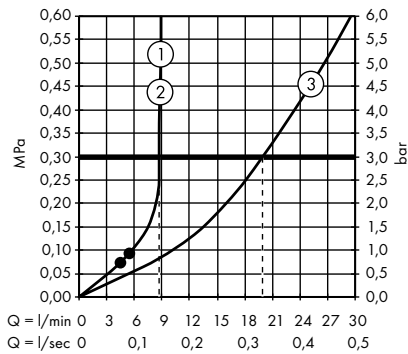

1. Overhead shower
2. Hand shower
3. Bath spout

· **Vernis Shape** Showerpipe 230 1jet Reno
26282000, 26282670