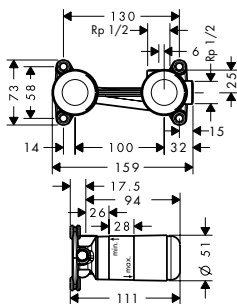

Basic set for single lever basin mixer for concealed installation wall-mounted

13622180	220.50

- installation depth: 44 - 72 mm
- variable positioning of the mixer system, can be left or right of the spout
- easy orientation due to support surfaces for the spirit level
- with building protection cover against contamination during assembly
- with dimension indication for exact determination of the installation depth
- with pre-mounted fastening lugs for mounting in drywall and solidwall
- sound-decoupled installation
- connection dimension: DN15

Optional parts:

- Extension set 2.5 cm

31971000	112.80