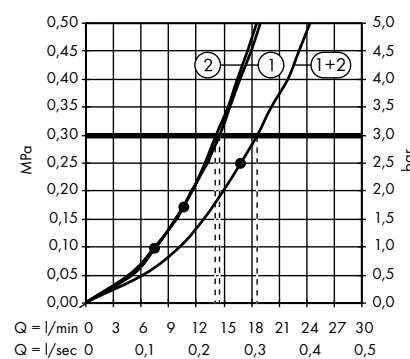

Croma Showerpipe 220 1jet Reno
27224000

1. Hand shower
2. Overhead shower