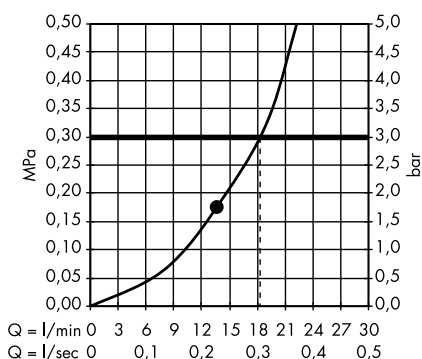

The consumption was measured in combination with the appropriate fittings (thermostat/mixer/in-wall valve) to reflect actual application in practice.

Raindance Rainfall Overhead shower
150 ljet stream
26443000