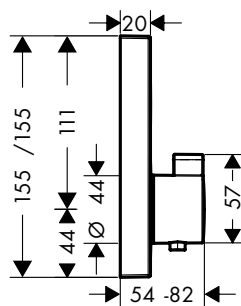

ShowerSelect Thermostat for concealed installation for 1 function

- 1 function
- Select push-button on/off control for 1 outlet
- maximum flow rate at 3 bar: 26,7 l/min
- thermostat cartridge, Start/stop valve to operate the functions
- safety lock at 40 °C
- temperature limitation adjustable
- connection type: basic set
- min. operating pressure: 1 bar
- max. operating pressure: 10 bar
- Thermostat is delivered with button On/Off

Chrome	15762000	574.50

Required parts:

· Basic set iBox universal		01800180	137.30

Optional parts:

· ShowerSelect Extension element	Chrome	13593000	46.80
· Extension iBox universal basic set 2.5 cm		13595000	50.40