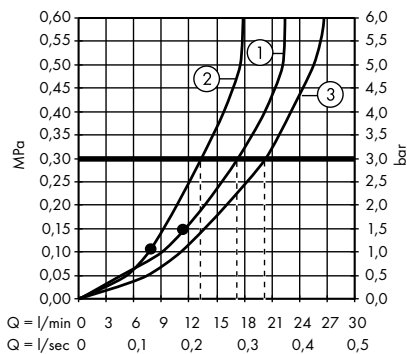

Crometta S Showerpipe 240 1jet with bath thermostat
27320000

1. Overhead shower
2. Hand shower
3. Bath spout