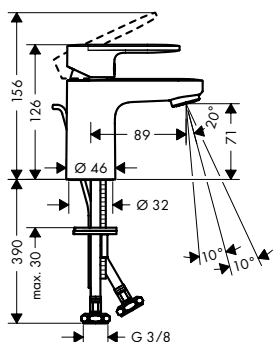

Basin

NEW

Single lever basin mixer 70 with pop-up waste set

finish	code no.	Euro
Chrome	71550000	67.10
Matt Black	71550670	93.90

- consists of: single lever basin mixer, waste set
- ComfortZone 70
- projection 89 mm
- spray type: normal spray
- swiveling spray former
- maximum flow rate at 3 bar: 5 l/ min
- ceramic cartridge
- temperature limitation adjustable
- suitable for continuous flow water heaters
- pop-up waste set G 1 1/4
- material waste set: synthetic
- connection type: G 3/8 connections
- connection dimension: DN15

Alternative products:

NEW	· Single lever basin mixer 70 with metal pop-up waste set	Chrome	71557000	77.10
NEW	· Single lever basin mixer 70 without waste set	Chrome	71558000	60.10
		Matt Black	71558670	84.10
NEW	· Single lever basin mixer 70 CoolStart with pop-up waste set	Chrome	71584000	67.10
		Matt Black	71584670	93.90

NEW

Single lever basin mixer 70 with pop-up waste set project pack (6 pcs.)

Chrome	71587000	395.00

- consists of: single lever basin mixer, waste set
- ComfortZone 70
- projection 89 mm
- spray type: normal spray
- swiveling spray former
- maximum flow rate at 3 bar: 5 l/ min
- ceramic cartridge
- temperature limitation adjustable
- suitable for continuous flow water heaters
- pop-up waste set G 1 1/4
- material waste set: synthetic
- connection type: G 3/8 connections
- connection dimension: DN15
- packaging unit: 6 pieces

NEW

Single lever basin mixer 100 with pop-up waste set

Chrome	71551000	87.70
Matt Black	71551670	121.90