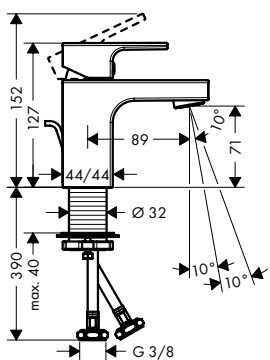

CoolStart - Vernis Shape

NEW