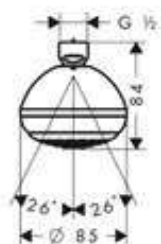

Overhead showers

NEW

red dot winner 2021

NEW

Pulsify S Overhead shower
105 1jet Green

- shower head size: 105 mm
- spray type: PowderRain
- ball-joint: overhead shower angle adjustable
- material spray disc: plastic
- spray disc surface: graphite
- maximum flow rate at 3 bar: 6 l/min
- connection thread G 1/2
- connection dimension: DN15

finish	code no.	Euro
Chrome	24132000	85.00
Matt Black	24132670	110.50
Matt White	24132700	110.50

Optional parts:

· Pulsify Wall connector for overhead shower 105	Chrome	24139000	50.00
	Matt Black	24139670	65.00
	Matt White	24139700	65.00

Crometta 85 Overhead shower
1jet Green 6 l/min

- shower head size: 85 mm
- spray type: normal spray
- ball-joint: overhead shower angle adjustable
- material spray disc: plastic
- grey spray disc
- maximum flow rate at 3 bar: 5,7 l/min
- flow rate normal spray (at 3 bar): 5,7 l/min
- minimum flow pressure: 1 bar
- installation: ceiling or wall
- connection thread G 1/2
- connection dimension: DN15

Chrome	28423000	45.60

Optional parts:

· Shower arm 12.8 cm	Chrome	27411000	22.60

NEW

Vernis Blend Overhead shower
200 1jet Green

- shower head size: 205 mm
- spray type: Rain
- ball-joint: overhead shower angle adjustable
- material spray disc: plastic
- maximum flow rate at 3 bar: 5,4 l/min
- minimum flow pressure: 1 bar
- overhead shower removable for cleaning
- installation: ceiling or wall
- connection thread G 1/2
- connection dimension: DN15

Chrome	26093000	100.00

Alternative products:

· Vernis Blend Overhead shower 200 1jet EcoSmart	Chrome	26277000	100.00
	Matt Black	26277670	140.00
· Vernis Blend Overhead shower 200 1jet LowPressure	Chrome	26095000	100.00

Optional parts: