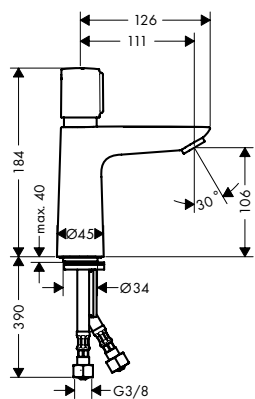

Self-closing basin mixer 110 with temperature control without waste set

- ComfortZone 110
- projection 111 mm
- spray type: normal spray
- maximum flow rate at 3 bar: 5 l/min
- self closing cartridge with temperature control
- flushing time: 3 - 20 seconds adjustable (7 seconds pre-set)
- temperature limitation adjustable
- suitable for continuous flow water heaters
- thermal disinfection possible
- connection type: G ¾ connections
- connection dimension: DN15
- service tool # 93913000 must be used for thermal disinfection

Chrome	71718000	175.00

Optional parts:

· Service tool for thermal disinfection		93913000	17.80

NEW

NEW