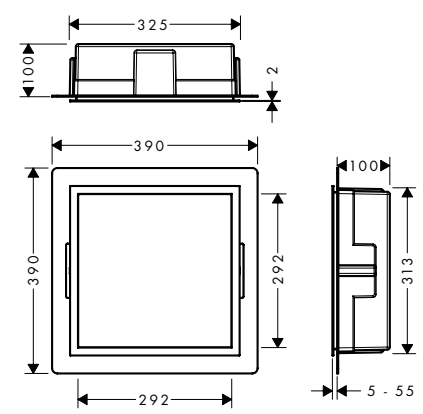

NEW

Wall niche Matt Black with design frame 300/300/100

- consists of: wall niche with design frame, installation set, sealing set
- body colour: Matt Black
- installation depth: 100 mm
- where to use: new construction, renovation
- easy to clean surface
- suitable for use in wet areas
- wall type: solid wall construction, drywall construction
- material installation set: Polystyrene (PS)
- material wall niche: Stainless Steel 304 (1.4301)
- dimensions wall niche: 300 x 300 x 100 mm (HxWxD)
- required dimensions for installation set: 313 x 325 x 100 mm (HxWxD)

finish	code no.	Euro
Brushed Bronze	56098140	477.00
Brushed Black	56098340	477.00
Chrome		
Matt Black	56098670	468.00
Matt White	56098700	468.00
Brushed Stainless	56098800	432.00
Steel		
Polished Gold Optic	56098990	477.00

NEW

Alternative sizes:

- Wall niche Matt Black with design frame 300/150/100

Brushed Bronze	56095140	422.00
Brushed Black	56095340	422.00
Chrome		
Matt Black	56095670	413.00
Matt White	56095700	413.00
Brushed Stainless	56095800	380.00
Steel		
Polished Gold Optic	56095990	422.00

NEW

Wall niche Matt White with design frame 300/300/100

- consists of: wall niche with design frame, installation set, sealing set
- body colour: Matt White
- installation depth: 100 mm
- where to use: new construction, renovation
- easy to clean surface
- suitable for use in wet areas
- wall type: solid wall construction, drywall construction
- material installation set: Polystyrene (PS)
- material wall niche: Stainless Steel 304 (1.4301)
- dimensions wall niche: 300 x 300 x 100 mm (HxWxD)
- required dimensions for installation set: 313 x 325 x 100 mm (HxWxD)