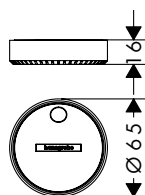

RainScent

Starter kit (1 case + 2 shower tabs)

finish code no. Euro
Matt White 21140700 15.70

- consists of: Case, 2 shower tabs rosemary/citrus + lavender
- purpose of use: suitable for shower
- material: plastic
- by light pressure on the trough the lid tilts to insert the shower tab
- suitable for round shower tabs with a diameter of 35 mm and a thickness of 12 mm
- opening and flow slots for entry and exit of water at the bottom
- matching scents to the RainTunes scenarios good morning/ recreation and good night/ relaxation
- optimum fragrance development
- full protection for shower tabs
- case is dishwasher safe
- design matches hansgrohe RainButtons

Optional parts:

- Wellness kit rosemary/citrus (package of 5 shower tabs) 21141000 10.70
- Wellness kit lavender (package of 5 shower tabs) 21142000 10.70
- Wellness kit pomegranate (package of 5 shower tabs) 21143000 10.70
- Wellness kit bergamot (package of 5 shower tabs) 21144000 10.70
- Wellness kit silver fir (package of 5 shower tabs) 21145000 10.70
- Wellness kit mix (package of 5 shower tabs) 21146000 10.70