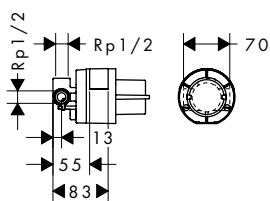

finish

code no.

Euro

Basic set for single lever shower mixer for concealed installation

13620180

110.60

- ceramic cartridge
- temperature limitation adjustable
- installation depth: 55 - 83 mm
- connection dimension: DN15

Optional parts:

- Extension set for basic set for single lever shower mixer for concealed installation

32698000

98.10