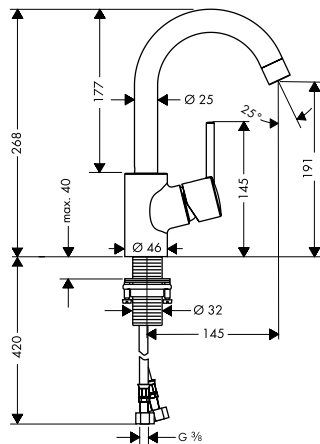

Single lever basin mixer 200 with swivel spout and pop-up waste set

- consists of: single lever basin mixer, waste set
- ComfortZone 200
- projection 145 mm
- swivel range 360°
- spray type: normal spray
- maximum flow rate at 3 bar: 5 l/ min
- ceramic cartridge
- temperature limitation adjustable
- suitable for continuous flow water heaters
- pop-up waste set G 1¼
- material waste set: metal
- connection type: G ¾ connections
- connection dimension: DN15
- handle position on the side: bottom-side at the base body (not suitable for wash bowls)

Chrome 32070000 320.50