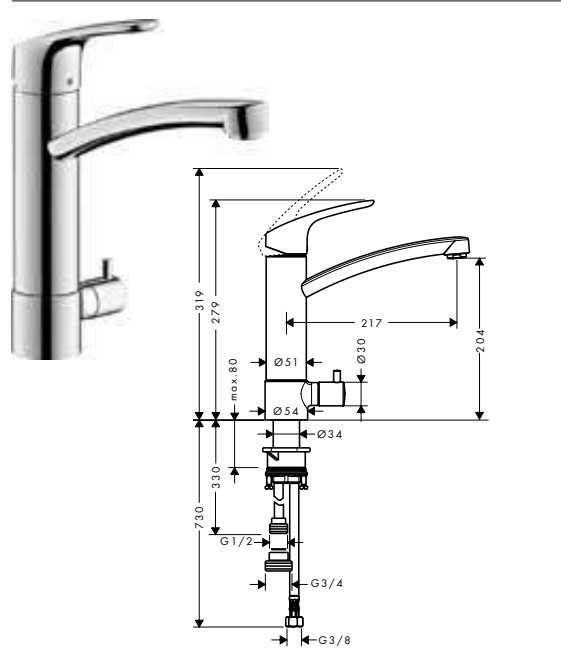

Focus M41 Single lever kitchen mixer 200, device shut-off valve, 1 jet

- ComfortZone 200
- swivel range 120°
- normal spray
- with integrated shut-off valve
- connection dimension: DN15
- maximum flow rate at 3 bar: 12 l/min
- ceramic cartridge
- connection type: G 3/8 connections
- temperature limitation adjustable
- suitable for continuous flow water heaters

Chrome	31803000	300.70