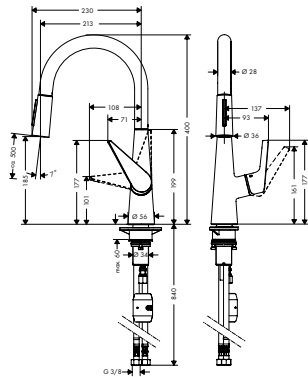

Talis M51

Talis M51 Single lever kitchen mixer 200, pull-out spray, 2jet

- ComfortZone 200
- swivel range adjustable in 2 steps to 110° or 150°
- laminar spray, shower spray
- lockable shower spray, spray returns through pressing spray diverter
- MagFit magnetic shower support
- quick connect hose
- connection dimension: DN15
- maximum flow rate at 3 bar: 9 l/min
- ceramic cartridge
- connection type: G 3/8 connections
- temperature limitation adjustable
- integrated non-return valve
- suitable for continuous flow water heaters

finish code no. Euro

Chrome	72813000	392.30
Stainless Steel Finish	72813800	509.80

Alternative products:

· Talis M51 Single lever kitchen mixer 200, Eco, pull-out spray, 2jet	Chrome	72817000	392.30