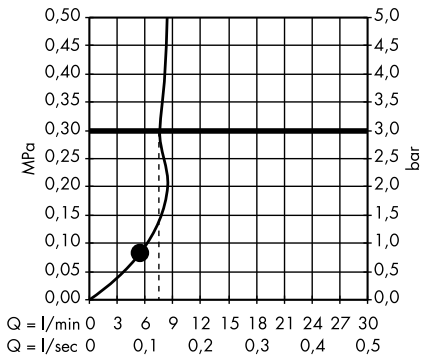

Croma E Hand shower 1jet EcoSmart
9 l/min
26815140, 26815340, 26815400,
26815670, 26815700, 26815990