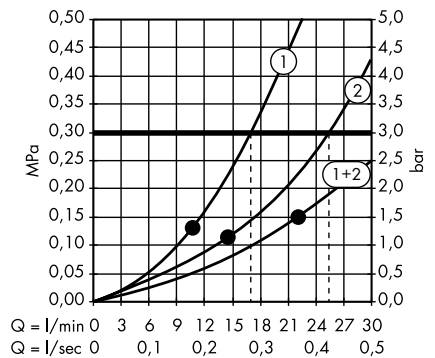

Raindance Rainfall Overhead shower 180 2jet
28433000, 28433400