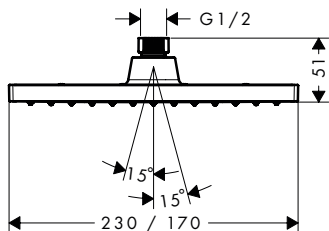

finish code no. Euro

NEW

Vernis Shape Overhead shower 230 1jet Green

Chrome 26094000 100.00

- shower head size: 230 x 170 mm
- spray type: Rain
- ball-joint: overhead shower angle adjustable
- material spray disc: plastic
- maximum flow rate at 3 bar: 5,4 l/min
- minimum flow pressure: 0,6 bar
- overhead shower removable for cleaning
- installation: ceiling or wall
- connection thread G 1/2
- connection dimension: DN15

NEW

NEW

**NEW
NEW
NEW**

Alternative products:

· Vernis Shape Overhead shower 230 1jet EcoSmart	Chrome	26283000	100.00
· Vernis Shape Overhead shower 200 1jet LowPressure	Matt Black	26283670	140.00
· Vernis Shape Overhead shower 200 1jet LowPressure	Chrome	26096000	100.00

Optional parts:

· Vernis Shape Shower arm 24 cm	Chrome	26405000	47.00
· Vernis Shape Ceiling connector 10 cm	Chrome	26406000	45.00
· Vernis Shape Ceiling connector 30 cm	Chrome	26407000	60.00