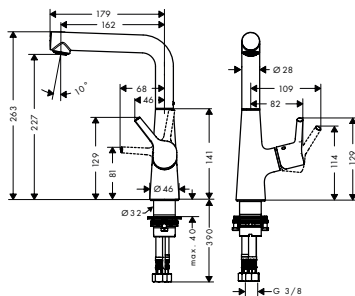

Single lever basin mixer 210 with swivel spout and pop-up waste set

- consists of: single lever basin mixer, waste set
- ComfortZone 210
- projection 162 mm
- swivel range 120°
- spray type: normal spray
- maximum flow rate at 3 bar: 5 l/ min
- ceramic cartridge
- temperature limitation adjustable
- suitable for continuous flow water heaters
- pop-up waste set G 1¼
- material waste set: metal
- connection type: G ¾ connections
- connection dimension: DN15

Chrome 72105000 283.10