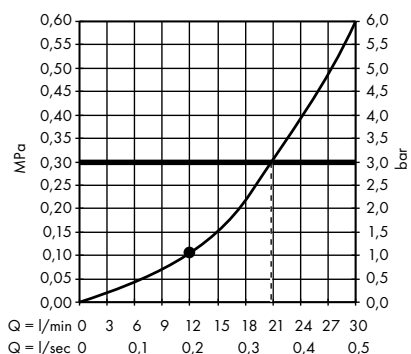

Rainmaker Select Overhead shower 460
1 jet with ceiling connector
24002400, 24002600