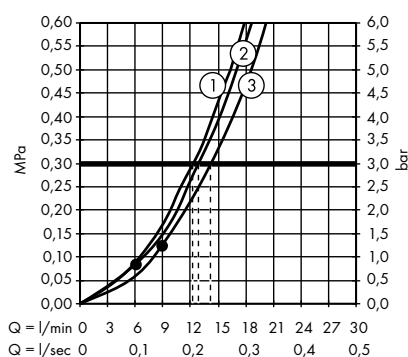

1. Massage
2. IntenseRain
3. SoftRain

Croma Select S Showerpipe 280 1jet
with thermostat
26790000