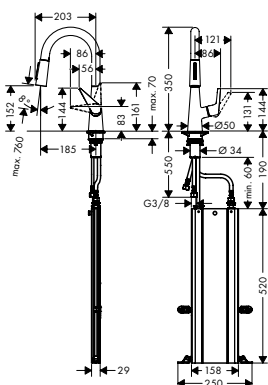

Talis M51 Single lever kitchen mixer 160, pull-out spray, 2jet, sBox

- consists of: single lever kitchen mixer, hose box
- ComfortZone 160
- swivel range adjustable in 2 steps to 110° or 150°
- laminar spray, shower spray
- lockable shower spray, spray returns through pressing spray diverter
- MagFit magnetic shower support
- connection dimension: DN15
- maximum flow rate at 3 bar: 9 l/min
- ceramic cartridge
- connection type: G 3/8 connections
- temperature limitation adjustable
- integrated non-return valve
- suitable for continuous flow water heaters
- sBox for quiet, smooth and protected hose guidance in the cabinet, under the countertop
- extension length up to 76 cm

Chrome	73850000	394.00
Stainless Steel Finish	73850800	493.40