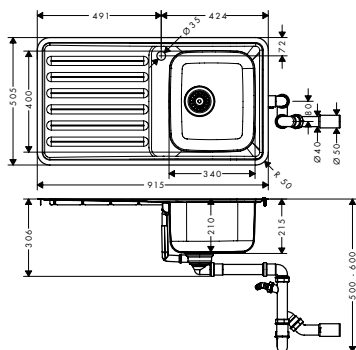

S41 stainless steel built-in sinks

S41 11-F340 Built-in sink
340/400 with drainboard

finish

code no.

Euro

Stainless Steel

43340800

342.40

- consists of: built-in sink, manual waste set with siphon
- cut-out dimensions: 895 x 485 mm
- material: stainless steel
- number of bowls: 1 main bowl
- with drainage
- tap hole for drilling is predefined (see scale drawing), without tap hole
- orientation: reversible
- cabinet size: 45 cm
- type of installation: flat on the countertop (self-rimming) or flush-mount installation
- position overflow: on the side of the bowl under drainboard
- tap ledge reinforcing for a tight and stable seating of the kitchen mixer
- corner radius: 70 mm
- sink depth: 210 mm