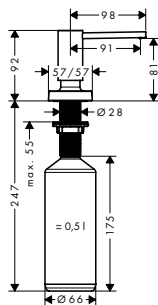

Kitchen mixers

Kitchen accessories

A71 soap-/ lotion dispenser

- suitable for matched design to selected kitchen mixers
- projection 91 mm
- material: durable metal construction
- non-corroding outlet pipe
- filling capacity 500 ml
- dosage 2 ml
- easy to fill up from the top
- for installation in worktops up to 55 mm
- easy and save installation without tools needed
- mounting hole with 28 - 35 mm diameter needed

finish	code no.	Euro
Chrome	40468000	83.30
Matt Black	40468670	112.40
Stainless Steel Finish	40468800	108.20