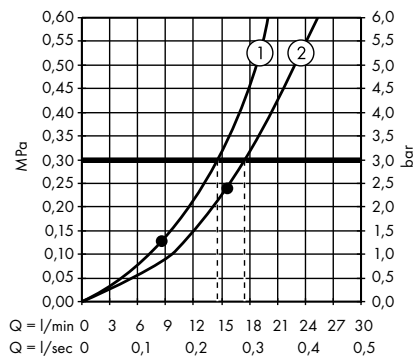

Showerpipes and shower panels

· **Rainfinity** Showerpipe 360 1jet
for concealed installation
26842000, 26842700

1. Hand shower
2. Overhead shower

· **Rainmaker Select** Showerpipe 460 3jet
with thermostat
27106400