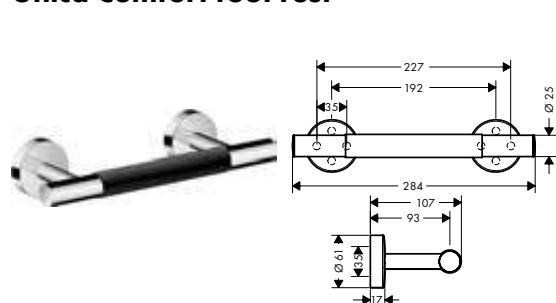

Unica Comfort foot rest

Foot support Comfort

- TÜV certified
- antislip foot rest
- metal

Chrome	26329000	153.30