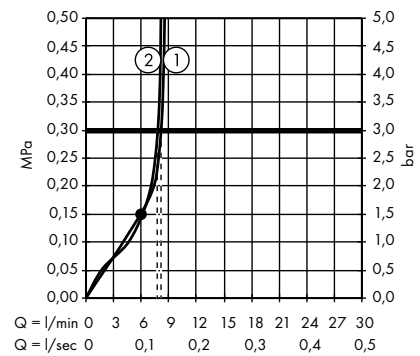

1. Hand shower
2. Overhead shower