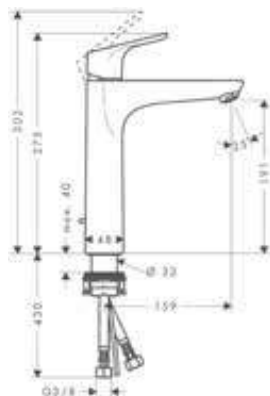

Single lever basin mixer 190
with pop-up waste set

- consists of: single lever basin mixer, waste set
- ComfortZone 190
- projection 159 mm
- spray type: normal spray
- maximum flow rate at 3 bar: 5 l/min
- ceramic cartridge
- temperature limitation adjustable
- suitable for continuous flow water heaters
- pop-up waste set G 1¼
- material waste set: metal
- connection type: G ¾ connections
- connection dimension: DN15

Chrome

31608000

166.30

Alternative products:

- Single lever basin mixer 190 without waste set

Chrome

31518000

159.50