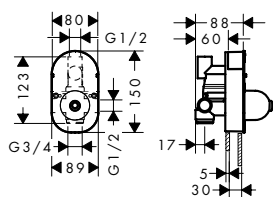

Optional parts:

- Extension for basic set for single lever bath mixer for concealed installation

32498000	127.30