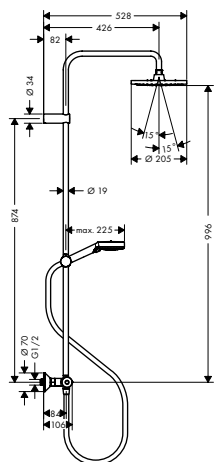

Showerpipes

NEW

Vernis Blend Showerpipe 200 1jet Green with thermostat

Chrome 26318000 385.00

- consists of: overhead shower, hand shower, shower thermostat, shower hose, slider
- overhead shower Vernis Blend 200 1jet
- shower head size overhead shower: 205 mm
- spray type overhead shower: Rain
- ball-joint: overhead shower angle adjustable
- spray type hand shower: Rain, IntenseRain
- maximum flow rate at 3 bar: 5,7 l/min
- minimum flow pressure: 1 bar
- operating pressure: min. 1 bar/max. 10 bar
- shower bar diameter: 19 mm
- height-adjustable slider with locking push-button slider
- shower arm length overhead shower: 426 mm
- thermostat Vernis
- safety lock at 40 °C
- adjustable hot water limitation
- outlets controlled via turning handle
- mounting type: exposed installation
- connection dimension DN15
- connection thread G 1/2
- centre distance 150 ± 12 mm
- intrinsically safe against backflow

NEW

NEW

Consisting of:

- Vernis Blend Overhead shower 200 1jet Green (# 26093000)
- Vernis Blend Hand shower Vario Green (# 26090000)
- Metaflex Shower hose 160 cm (# 28266000)

NEW

Alternative products:

· Vernis Blend Showerpipe 200 1jet EcoSmart with thermostat	Chrome	26089000	385.00
	Matt Black	26089670	539.00