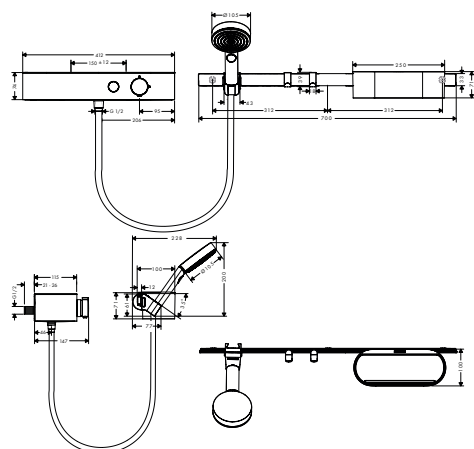

NEW
NEW
NEW
NEW
NEW

Consisting of:

- Hand shower 105 3jet Activation EcoSmart (# 24101XXX)
- Shower thermostat 400 for exposed installation (# 24360XXX)
- Shower hose 160 cm (# 28276XXX)
- Wall bar 70 cm (# 27904XXX)
- Storage basket deep (# 27912XXX)
- Towel hook wide (# 27914XXX)
- Push slider (# 27917XXX)