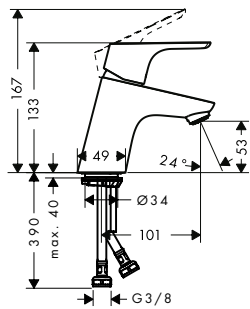

LowFlow - Focus

Focus Single lever basin mixer
70 LowFlow
without waste set

- ComfortZone 70
- projection 101 mm
- spray type: normal spray
- maximum flow rate at 3 bar: 3,5 l/min
- ceramic cartridge
- temperature limitation adjustable
- suitable for continuous flow water heaters
- connection type: G 3/8 connections
- connection dimension: DN15

finish

code no.

Euro

Chrome

31952000

101.00