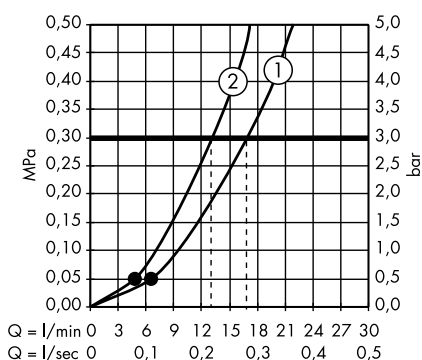

Crometta 85 Hand shower Vario
28562000