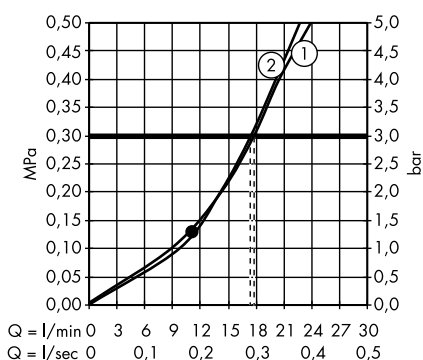

1. Rain
2. RainAir

Raindance Select S Overhead shower 300 2jet with shower arm
27378000, 27378400