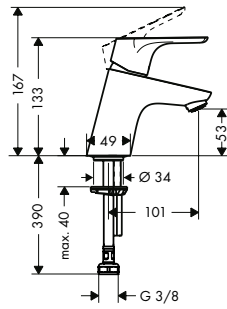

Pillar tap 70
for cold water
or pre-adjusted water
without waste set

- ComfortZone 70
- projection 101 mm
- spray type: normal spray
- maximum flow rate at 3 bar: 5 l/min
- ceramic cartridge
- for cold water connection
- connection type: G 3/8 connections
- connection dimension: DN15

finish

code no.

Euro

Chrome

31130000

103.90