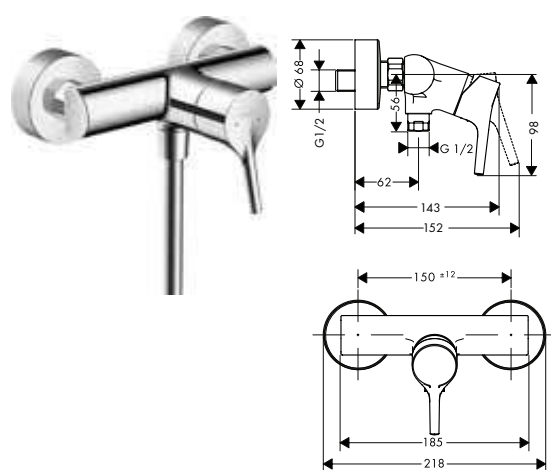

Shower

Single lever shower mixer for exposed installation

- 1 function
- connection type: s-shaped connections
- centre distance: 150 ± 12 mm
- maximum flow rate at 3 bar: 31 l/min
- flow rate of hand shower at 3 bar: 14 l/min
- ceramic cartridge
- min. operating pressure: 1 bar
- max. operating pressure: 10 bar
- temperature limitation adjustable
- non-return valve
- with silencer
- hose connection DN15
- connection dimension: DN15

Alternative products:

- Single lever shower mixer for exposed installation with centre distance 15.3 cm

finish	code no.	Euro
Chrome	72600000	168.00

Chrome	72601000	180.30