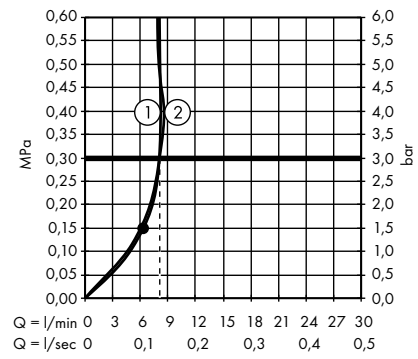

1. Hand shower
2. Overhead shower

Raindance E Showerpipe 300 1jet with ShowerTablet 600
27363000

1. Hand shower
2. Overhead shower

Raindance E Showerpipe 300 1jet EcoSmart 9 l/min with ShowerTablet 600
27364000