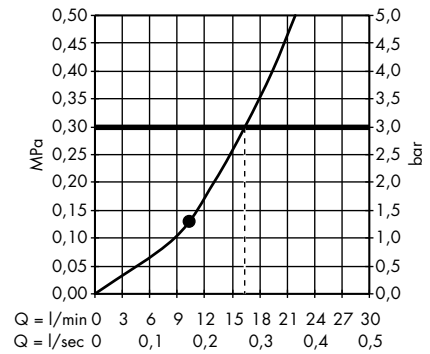

Raindance E Overhead shower 360 1jet with shower arm 24 cm
27371000

Raindance E Overhead shower 360 1jet with shower arm 39 cm
27376000

Raindance E Overhead shower 240 1jet EcoSmart 9 l/min with shower arm
26605000