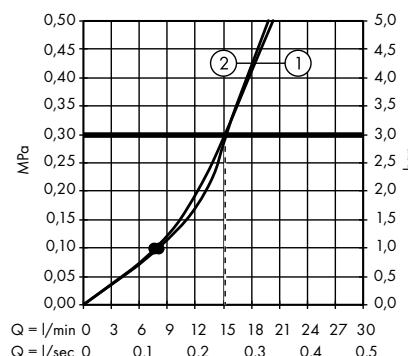

1. Overhead shower
2. Hand shower

Croma Select E SemiPipe Multi
with thermostat
27248400