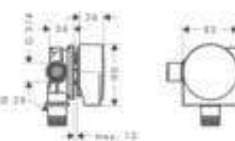

Exafill Finish set bath filler

Chrome	58112000	89.20

- maximum flow rate at 3 bar: 26 l/min
- overflow height adjustable by 25 mm

Required parts:

· Waste set push-open for bath tubs	Chrome	50107000	58.10

Optional parts:

· Bath tub trap		56373000	13.00