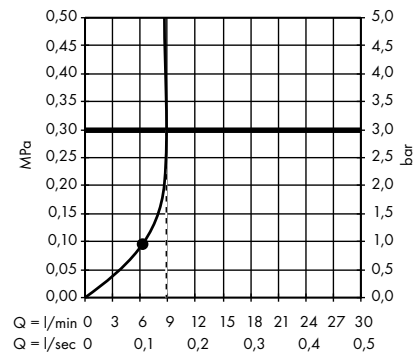

Crometta E Overhead shower 240 ljet
EcoSmart 9 l/min
26727000