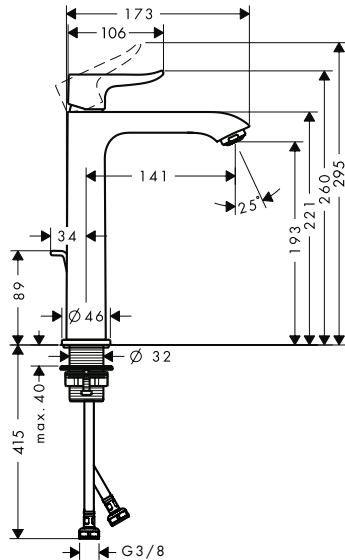

Single lever basin mixer 200 with pop-up waste set

- consists of: single lever basin mixer, waste set
- ComfortZone 200
- projection 141 mm
- spray type: normal spray
- maximum flow rate at 3 bar: 5 l/ min
- ceramic cartridge
- temperature limitation adjustable
- suitable for continuous flow water heaters
- pop-up waste set G 1 1/4
- material waste set: metal
- connection type: G 3/8 connections
- connection dimension: DN15

Alternative products:

- Single lever basin mixer 200 without waste set

finish	code no.	Euro
Chrome	31183000	308.30

Chrome	31185000	300.70