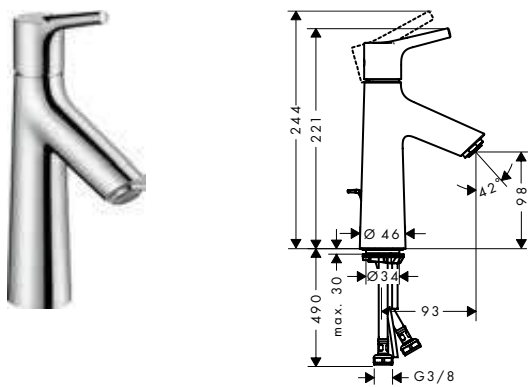

Single lever basin mixer 100 with pop-up waste set

- consists of: single lever basin mixer, waste set
- ComfortZone 100
- projection 93 mm
- spray type: normal spray
- maximum flow rate at 3 bar: 5 l/min
- ceramic cartridge
- temperature limitation adjustable
- suitable for continuous flow water heaters
- pop-up waste set G 1 1/4
- material waste set: metal
- connection type: G 3/8 connections
- connection dimension: DN15

finish   **code no.**   **Euro**

Chrome   72020000   168.00

Alternative products:

· Single lever basin mixer 100 LowFlow with pop-up waste set	Chrome	72024000	168.00
· Single lever basin mixer 100 without waste set	Chrome	72021000	160.60
· Single lever basin mixer 100 LowFlow without waste set	Chrome	72025000	160.60

Single lever basin mixer 100 CoolStart with pop-up waste set

- consists of: single lever basin mixer, waste set
- ComfortZone 100
- projection 93 mm
- spray type: normal spray
- maximum flow rate at 3 bar: 5 l/min
- ceramic cartridge
- temperature limitation adjustable
- suitable for continuous flow water heaters
- pop-up waste set G 1 1/4
- material waste set: metal
- connection type: G 3/8 connections
- connection dimension: DN15
- cold water in middle position

Chrome   72022000   168.00

Alternative products:

· Single lever basin mixer 100 CoolStart without waste set	Chrome	72023000	160.60

Single lever basin mixer 140 with pop-up waste set

- consists of: single lever basin mixer, waste set
- ComfortZone 140
- projection 152 mm
- spray type: normal spray
- maximum flow rate at 3 bar: 5 l/min
- ceramic cartridge
- temperature limitation adjustable
- suitable for continuous flow water heaters
- pop-up waste set G 1 1/4
- material waste set: metal
- connection type: G 3/8 connections
- connection dimension: DN15

Chrome   72113000   451.20