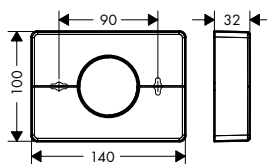

NEW

Sanitary bag dispenser

- wall-mounted
- adhesive attachment, screw fastening
- material: plastic
- suitable for: customary sanitary bag boxes
- easy removal of the lid for easy filling
- with mounting material
- concealed fastening
- drilling distance: 90 mm
- diameter drill hole: 6 mm
- horizontal or vertical installation

finish	code no.	Euro
Chrome	41773000	22.40
Brushed Bronze	41773140	33.60
Brushed Black	41773340	35.90
Chrome		
Matt Black	41773670	31.40
Matt White	41773700	31.40
Polished Gold Optic	41773990	33.60

NEW

Tissue box

- wall-mounted
- adhesive attachment, screw fastening
- material: plastic
- suitable for customary tissue boxes
- easy removal of the lid for easy filling
- with mounting material
- concealed fastening
- drilling distance 200 mm
- diameter drill hole: 6 mm
- horizontal or vertical installation

Chrome	41774000	48.90
Brushed Bronze	41774140	73.40
Brushed Black	41774340	78.30
Chrome		
Matt Black	41774670	68.50
Matt White	41774700	68.50
Polished Gold Optic	41774990	73.40

NEW

Pedal Bin

- free-standing
- material: metal
- material recess: plastic
- capacity: 3 l
- with removable insert
- softclose function guarantees a quiet closing of the lid

Chrome	41775000	48.90
Matt Black	41775670	68.50
Matt White	41775700	68.50