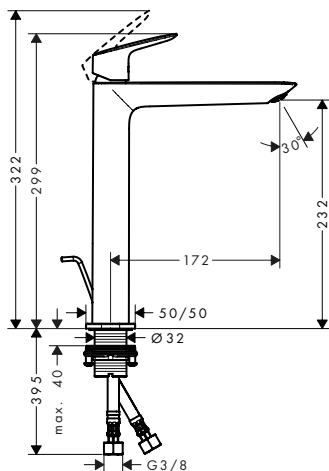

Alternative products:

- Single lever basin mixer 210 with swivel spout without waste set

Chrome

71131000

164.00

NEW

Single lever basin mixer 240
Fine with pop-up waste set

Chrome

71257000

169.00

- consists of: single lever basin mixer, waste set
- ComfortZone 240
- projection 172 mm
- spray type: normal spray
- maximum flow rate at 3 bar: 5 l/min
- ceramic cartridge
- temperature limitation adjustable
- suitable for continuous flow water heaters
- pop-up waste set G 1 1/4
- material waste set: synthetic
- connection type: G 3/8
- connection dimension: DN15

Alternative products:

- Single lever basin mixer 240 Fine without waste set

Chrome

71258000

164.00