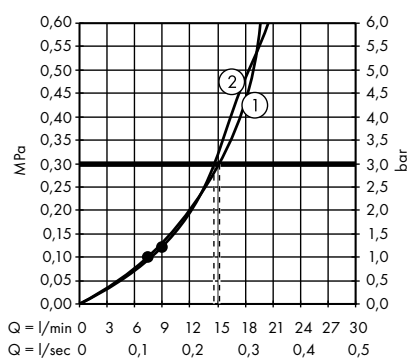

Croma Showerpipe 220 1jet with thermostat
27185000

1. Overhead shower
2. Hand shower