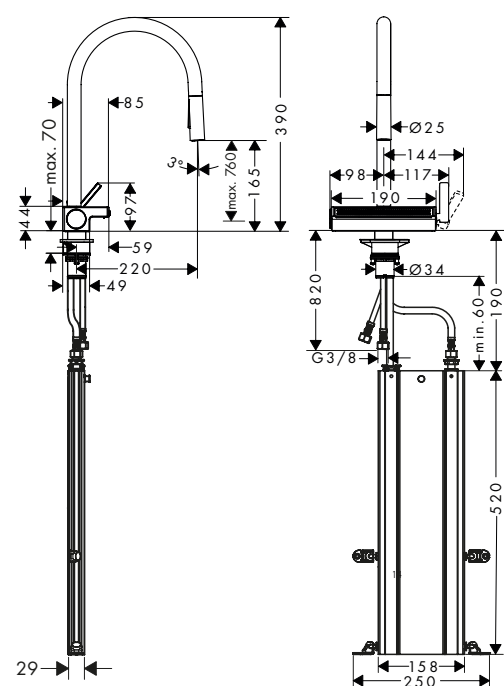

Alternative products:

Aquno Select M81 Single lever kitchen mixer 170, pull-out spray, 3jet	Chrome	73837000	642.00
	Matt Black	73837670	898.80
	Stainless Steel Finish	73837800	834.60