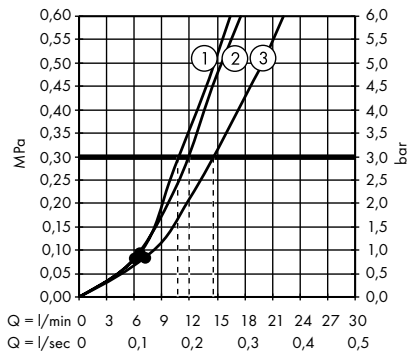

Croma Select E Hand shower Vario
26812400

1. TurboRain
2. IntenseRain
3. Rain