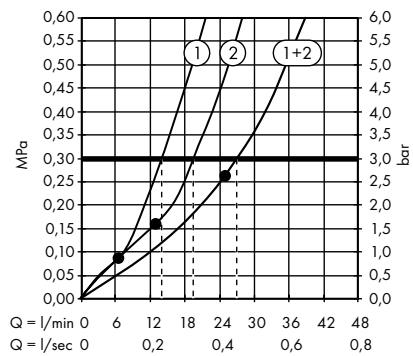

1. Hand shower
2. Overhead shower

· **Rainmaker Select** Showerpipe 460 2jet
EcoSmart 9 l/min with thermostat
27028400