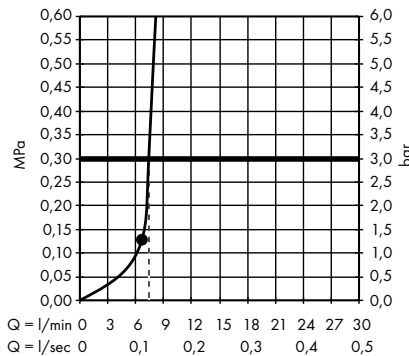

Pulsify S Overhead shower 260 2jet EcoSmart with wall connector
24151000, 24151670, 24151700

1. PowderRain
2. Intense PowderRain

Pulsify S Overhead shower 260 1jet
24140000, 24140670, 24140700

Pulsify S Overhead shower 260 1jet EcoSmart
24141000, 24141670, 24141700