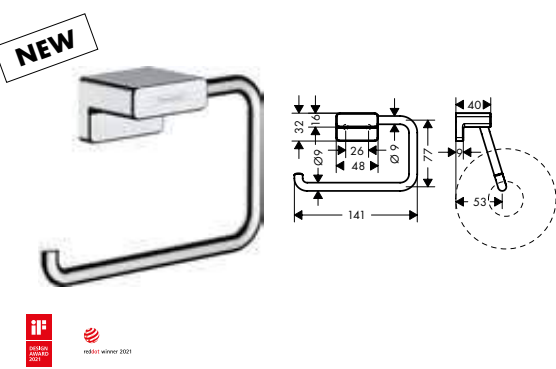

Toilet paper holder

- wall-mounted
- material: metal
- with mounting material
- concealed fastening
- drilling distance: 26 mm
- diameter drill hole: 6 mm

Chrome	41771000	35.70
Brushed Bronze	41771140	53.50
Brushed Black	41771340	57.10
Chrome		
Matt Black	41771670	49.90
Matt White	41771700	49.90
Polished Gold Optic	41771990	53.50