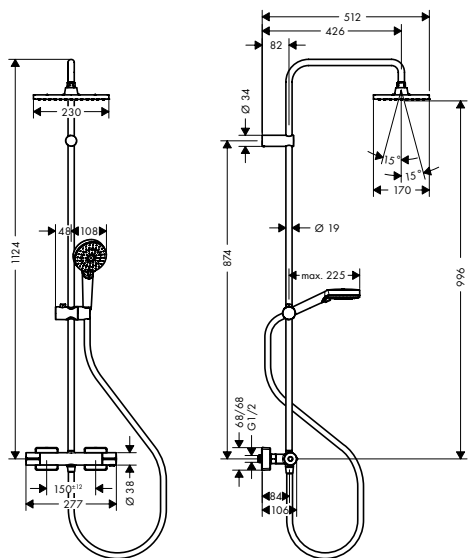

Alternative products:

- **Vernis Shape** Showerpipe 230 1jet Chrome 26097000 385.00
- **Vernis Shape** Showerpipe 230 1jet EcoSmart with thermostat Matt Black 26097670 539.00

NEW

NEW

NEW