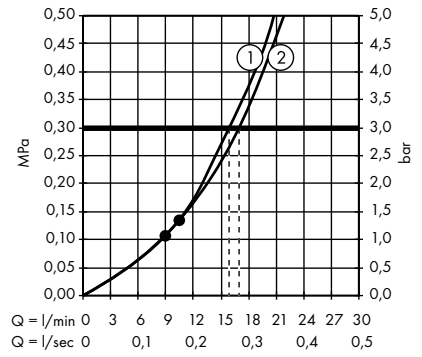

Croma Select S Overhead shower 180 2jet
26522000, 26522400