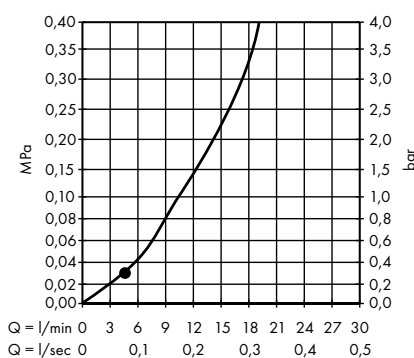

Vernis Blend Overhead shower 200 1jet
LowPressure
26095000

Vernis Shape Overhead shower 230 1jet
26281000, 26281670

Vernis Shape Overhead shower 230 1jet
EcoSmart
26283000, 26283670

Vernis Shape Overhead shower 230 1jet
Green
26094000