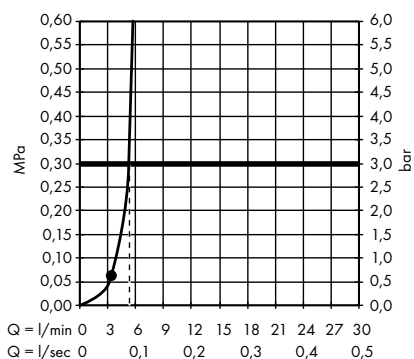

Vernis Blend Overhead shower 200 1jet
LowPressure
26095000

Vernis Shape Overhead shower 230 1jet
26281000, 26281670

Vernis Shape Overhead shower 230 1jet
EcoSmart
26283000, 26283670

Vernis Shape Overhead shower 230 1jet
Green
26094000