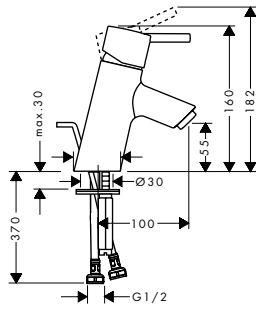

Basin

Single lever basin mixer with pop-up waste set

- consists of: single lever basin mixer, waste set
- ComfortZone 70
- projection 100 mm
- spray type: normal spray
- maximum flow rate at 3 bar: 5 l/ min
- ceramic cartridge
- temperature limitation adjustable
- suitable for continuous flow water heaters
- pop-up waste set G 1¼
- material waste set: metal
- connection type: G ¾ connections
- connection dimension: DN15

finish code no. Euro

Chrome 32020000 214.20

Alternative products:

- ⚡ Single lever basin mixer without waste set Chrome 32031000 205.10
- Single lever basin mixer for vented hot water cylinder with pop-up waste set Chrome 32032000 277.80