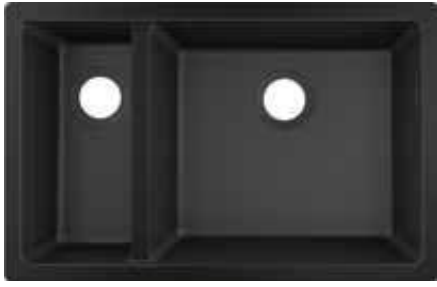

Sinks

S510-U635 Under-mount sink 180/450

- cut-out dimensions: 658 x 398 mm
- material: SilicaTec
- number of bowls: 1 main bowl and 1 additional bowl
- cabinet size: 80 cm
- type of installation: undermount
- position overflow: on the right side of the main bowl
- sink depth: 190 mm
- depth half sink: 140 mm
- waste set not included - please order one waste set from the required parts

Required parts (choose one)

· D17-10 Manual waste and overflow set for double bowl granite	Chrome	43928000	44.40
· D17-11 Automatic waste and overflow set for double bowl granite	Chrome	43938000	72.30

Optional parts:

· F15 Cutting board walnut		40960000	133.20
· F16 Cutting board oak		40961000	100.00
· F17 Mobile drainboard	Stainless Steel	40962800	86.70
· F14 Multifunctional strainer	Matt Black	40963000	21.70

finish	code no.	Euro
Graphiteblack	43433170	457.00
Stonegrey	43433290	457.00
Concretegrey	43433380	457.00