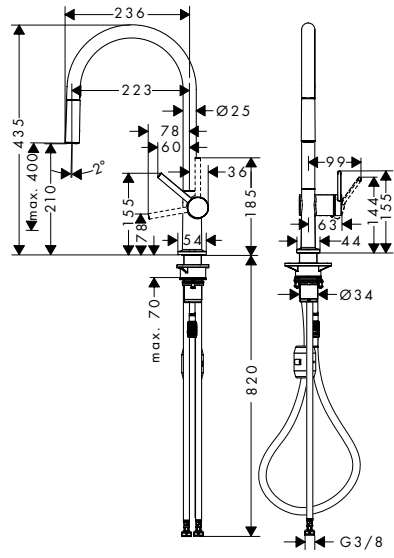

finish	code no.	Euro
Chrome	72801000	374.50
Matt Black	72801670	486.90
Stainless Steel Finish	72801800	486.90

Talis M54 Single lever kitchen mixer 210, pull-out spout, 1jet

- ComfortZone 210
- swivel range adjustable in 4 steps 60°, 110°, 150° or 360°
- normal spray
- quick connect hose
- connection dimension: DN15
- maximum flow rate at 3 bar: 7 l/min
- ceramic cartridge
- connection type: G 3/8 connections
- temperature limitation adjustable
- integrated non-return valve
- suitable for continuous flow water heaters