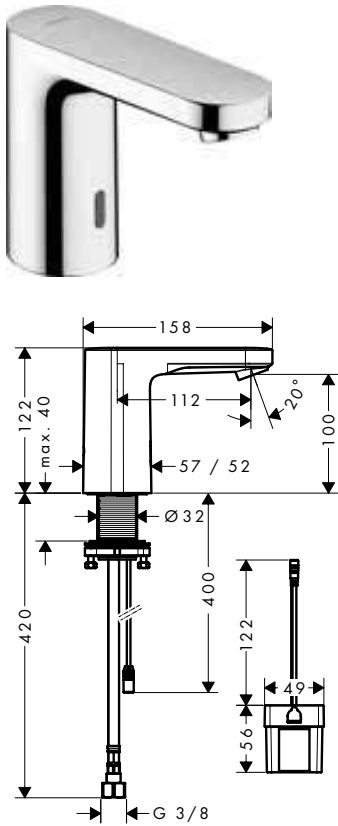

Alternative products:

NEW

Vernis Blend Electronic basin mixer for cold water or pre-adjusted water mains connection 230 V

Chrome

71504000

199.10

CoolStart - Metropol

Metropol Single lever basin mixer 110 CoolStart with lever handle and push-open waste set