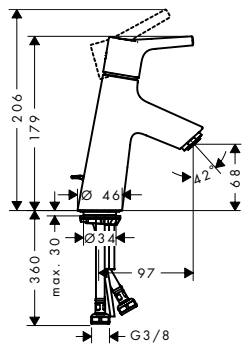

Single lever basin mixer 80 with pop-up waste set

- consists of: single lever basin mixer, waste set
- ComfortZone 80
- projection 97 mm
- spray type: normal spray
- maximum flow rate at 3 bar: 5 l/ min
- ceramic cartridge
- temperature limitation adjustable
- suitable for continuous flow water heaters
- pop-up waste set G 1¼
- material waste set: metal
- connection type: G ¾ connections
- connection dimension: DN15

finish **code no.** **Euro**

Chrome 72010000 142.30

Alternative products:

- Single lever basin mixer 80 with push-open waste set Chrome 72011000 142.30
- Single lever basin mixer 80 LowFlow with pop-up waste set Chrome 72015000 142.30
- Single lever basin mixer 80 without waste set Chrome 72012000 134.80
- Single lever basin mixer 80 LowFlow without waste set Chrome 72018000 134.80

Single lever basin mixer 80 CoolStart with pop-up waste set

- consists of: single lever basin mixer, waste set
- ComfortZone 80
- projection 97 mm
- spray type: normal spray
- maximum flow rate at 3 bar: 5 l/ min
- ceramic cartridge
- temperature limitation adjustable
- suitable for continuous flow water heaters
- pop-up waste set G 1¼
- material waste set: metal
- connection type: G ¾ connections
- connection dimension: DN15
- cold water in middle position

Chrome 72013000 142.30

Alternative products:

- Single lever basin mixer 80 CoolStart without waste set Chrome 72014000 134.80