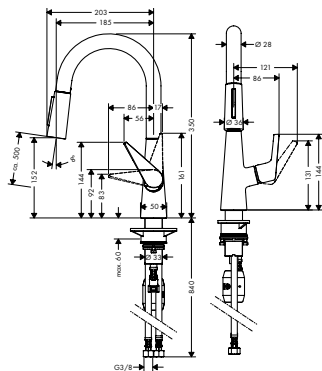

finish **code no.** **Euro**

Talis M51 Single lever kitchen mixer 160, pull-out spray, 2jet

- ComfortZone 160
- swivel range adjustable in 2 steps to 110° or 150°
- laminar spray, normal spray
- lockable shower spray, spray returns through pressing spray diverter
- MagFit magnetic shower support
- quick connect hose
- connection dimension: DN15
- maximum flow rate at 3 bar: 9 l/min
- ceramic cartridge
- connection type: G 3/8 connections
- temperature limitation adjustable
- integrated non-return valve
- suitable for continuous flow water heaters

Chrome	72815000	341.90
Stainless Steel Finish	72815800	444.40