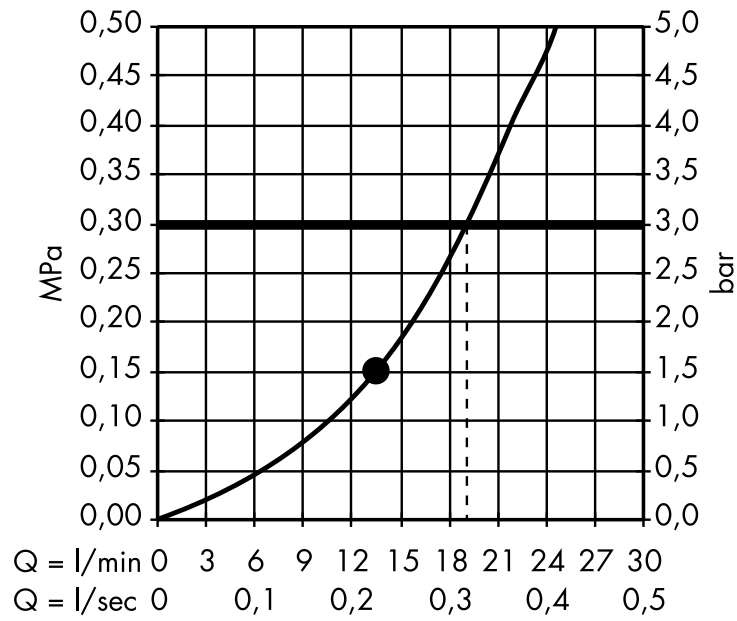

Measurements within scale drawings are in mm.

Flow diagrams

Hand showers

page 714

Overhead showers

page 720

Body showers

page 732