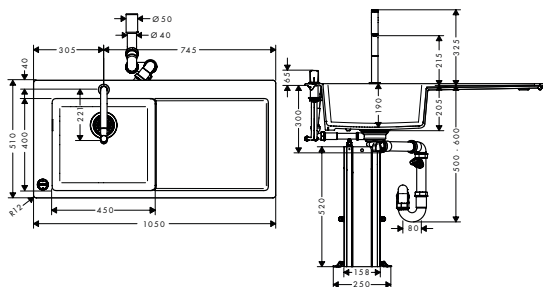

Consisting of:

- S5110-F450 Built-in sink 450 with drainboard right (# 43330170)
- 2-hole single lever kitchen mixer 200, pull-out spray, 2jet, sBox (# 73818000)
- D16-10 Manual waste and overflow set for single bowl granite (# 43927000)

Optional parts:

- F15 Cutting board walnut
- F16 Cutting board oak
- F14 Multifunctional strainer

40960000

133.20

40961000

100.00

Matt Black

40963000

21.70