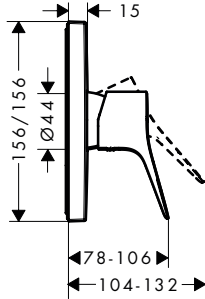

Single lever shower mixer
for concealed installation
for iBox universal

finish	code no.	Euro
Chrome	75615000	160.00
Matt Black	75615670	224.00
Matt White	75615700	224.00

- 1 function
- connection type: basic set
- maximum flow rate at 3 bar: 29,3 l/min
- ceramic cartridge
- min. operating pressure: 1 bar
- max. operating pressure: 10 bar
- temperature limitation adjustable
- with silencer

Required parts:

· Basic set iBox universal	01800180	137.30

Optional parts:

· Extension element	Chrome	13593000	46.80
	Matt Black	13593670	65.50
	Matt White	13593700	65.50