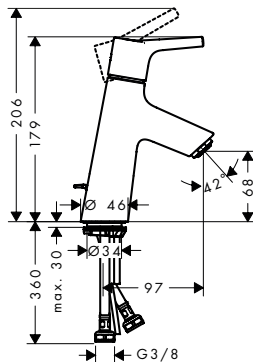

Talis S Single lever basin mixer
80 CoolStart
with pop-up waste set

- consists of: single lever basin mixer, waste set
- ComfortZone 80
- projection 97 mm
- spray type: normal spray
- maximum flow rate at 3 bar: 5 l/min
- ceramic cartridge
- temperature limitation adjustable
- suitable for continuous flow water heaters
- pop-up waste set G 1¼
- material waste set: metal
- connection type: G ¾ connections
- connection dimension: DN15
- cold water in middle position

finish	code no.	Euro
Chrome	72013000	142.30

Alternative products:

· Talis S Single lever basin mixer 80 CoolStart without waste set	Chrome	72014000	134.80