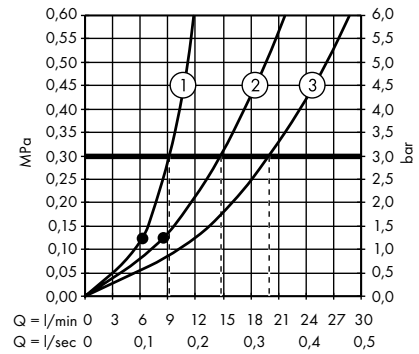

1. Overhead shower
2. Hand shower

· **Vernis Shape** Showerpipe 230 1jet Green with thermostat
26319000

1. Overhead shower
2. Hand shower

· **Vernis Shape** Showerpipe 230 1jet with bath thermostat
26284000