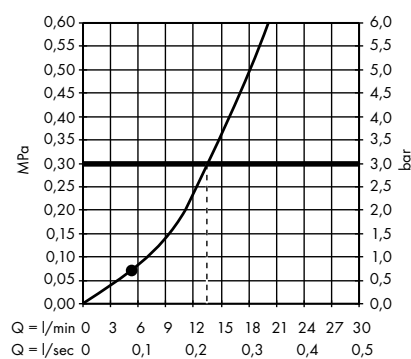

The consumption was measured in combination with the appropriate fittings (thermostat/mixer/in-wall valve) to reflect actual application in practice.

Raindance Select S Hand shower 150 3jet
EcoSmart 9 l/min
28588000, 28588400

1. RainAir
2. CaresseAir
3. Mix

Raindance Select S Hand shower 120 3jet
PowderRain
26014000, 26014140, 26014340,
26014670, 26014700, 26014990

1. WhirlAir
2. PowderRain
3. Rain

Raindance Select S Hand shower 120 3jet
26530000, 26530140, 26530340,
26530400, 26530670, 26530700,
26530990

1. RainAir
2. Rain
3. WhirlAir

Raindance Select S Hand shower 120 3jet
EcoSmart 9 l/min
26531XXX

1. RainAir
2. WhirlAir
3. Rain

Pulsify Select S Hand shower 105 3jet
Activation
24100000, 24100670, 24100700

1. Mono
2. PowderRain
3. IntenseRain

Pulsify Select S Hand shower 105 3jet
Activation EcoSmart
24101000, 24101670, 24101700

1. PowderRain
2. Mono
3. IntenseRain

Pulsify Select S Hand shower 105 3jet
Relaxation
24110000, 24110670, 24110700

1. Massage
2. PowderRain
3. IntenseRain

Pulsify Select S Hand shower 105 3jet
Relaxation EcoSmart
24111000, 24111670, 24111700

1. PowderRain
2. Massage
3. IntenseRain

Pulsify S Hand shower 105 1jet
24120000, 24120670, 24120700