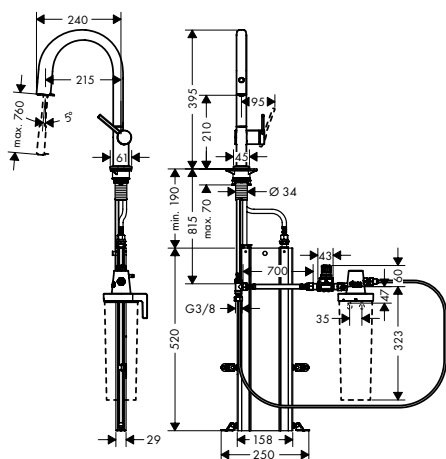

**NEW
NEW
NEW
NEW
NEW
NEW**

Aqittura M91 FilterSystem 210, pull-out spout, 1jet, sBox

- consists of: single lever kitchen mixer, hose box, filterhead
- ComfortZone 210
- swivel range adjustable in 3 steps 60°, 110° or 150°
- laminar spray
- maximum flow rate at 3 bar: 6,5 l/min
- ceramic cartridge
- connection type: G 3/8 connections
- integrated non-return valve
- suitable for continuous flow water heaters
- sBox for quiet, smooth and protected hose guidance in the cabinet, under the countertop
- extension length up to 76 cm
- tap hole with Ø 35 mm required
- separate water supply for filtered and unfiltered water
- filtered still drinking water via push button at the spout
- filter connection: G 3/8 input and output

finish	code no.	Euro
Chrome	76826000	500.00
Matt Black	76826670	700.00
Stainless Steel Finish	76826800	650.00