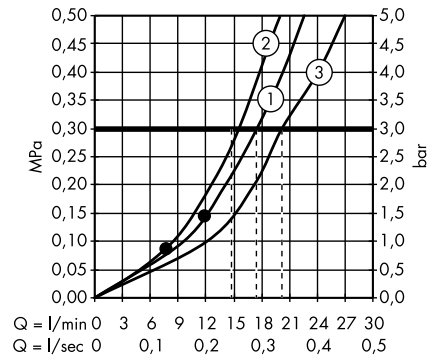

Raindance S Showerpipe 240 1jet with bath thermostat
27117000

1. Overhead shower
2. Hand shower
3. Bath spout