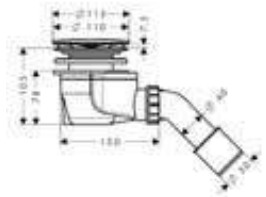

Staro Complete set waste set 90

Chrome

60056000

58.50

- consists of: basic set, finish set
- suitable for shower trays with $\varnothing$ 90 mm waste outlet
- drainage capacity 29 l/min at 15 mm water level
- PE screw connection 40/ 50 mm
- waste pipe $\varnothing$ 50 mm
- odour trap - backwater height is 50 mm
- stainless steel finish set
- self-cleaning