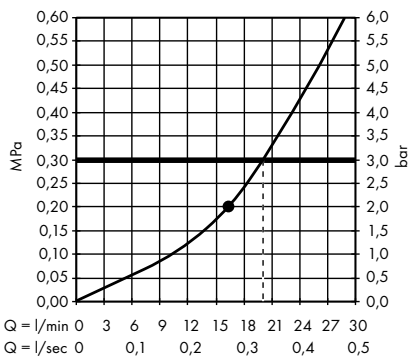

Rainfinity Overhead shower 360 ljet
26231000, 26231140, 26231340,
26231670, 26231700, 26231990