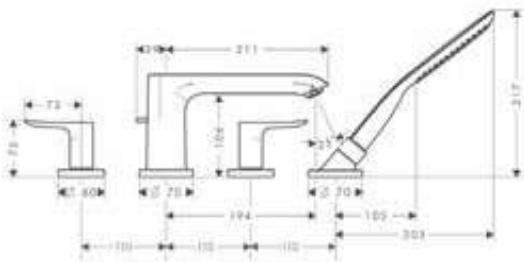

4-hole rim mounted bath mixer

Chrome

31442000

778.10

- consists of: 4-hole rim mounted bath mixer, baton hand shower, shower holder
- 2 functions
- projection 220 mm
- connection type: basic set
- spray type mixer: normal spray
- spray type hand shower: RainAir
- maximum pull-out length of hand shower: 1.10 m
- flow rate for bath spout at 3 bar: 25 l/min
- flow rate of hand shower at 3 bar: 17 l/min
- min. operating pressure: 1 bar
- max. operating pressure: 10 bar
- ceramic valves hot/ cold 90°
- connection dimension: DN15

Required parts:

- Basic set for 4-hole rim mounted bath mixer

13444180

838.00