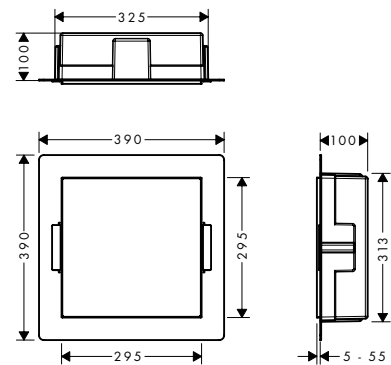

XtraStoris Minimalistic

NEW