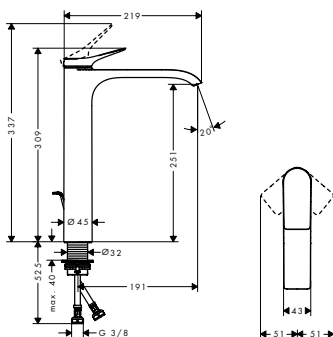

NEW

Single lever basin mixer 250 for washbowls with pop-up waste set

- consists of: single lever basin mixer, waste set
- ComfortZone 250
- projection 191 mm
- spray type: WaterfallStream
- maximum flow rate at 3 bar: 5 l/ min
- ceramic cartridge
- temperature limitation adjustable
- suitable for continuous flow water heaters
- pop-up waste set G 1 ¼
- material waste set: metal
- connection type: G ¾ connections
- connection dimension: DN15

Chrome	75040000	254.00
Matt Black	75040670	355.60
Matt White	75040700	355.60

Alternative products:

- Single lever basin mixer 250 for washbowls without waste set

Chrome	75042000	247.00
Matt Black	75042670	345.80
Matt White	75042700	345.80