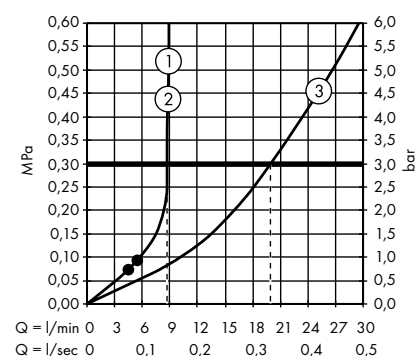

1. Overhead shower
2. Hand shower
3. Bath spout

Vernis Blend Showerpipe 200 1jet Reno
26272000, 26272670