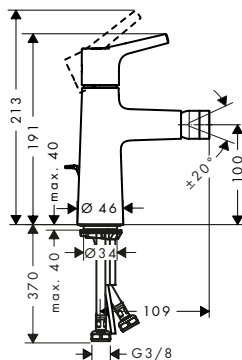

Single lever bidet mixer
with pop-up waste set

- consists of: single lever bidet mixer, waste set
- projection 109 mm
- aerator with ball pivot
- spray type: normal spray
- maximum flow rate at 3 bar: 5 l/ min
- ceramic cartridge
- temperature limitation adjustable
- suitable for continuous flow water heaters
- material waste set: metal
- connection type: G 3/8 connections
- connection dimension: DN15

Chrome

72200000

168.00