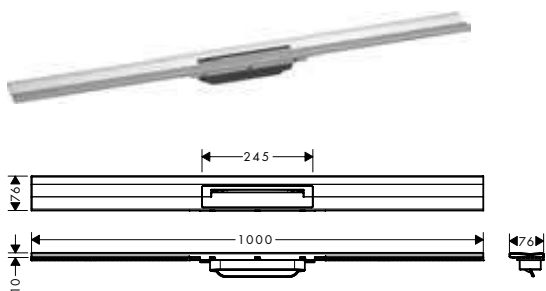

NEW

RainDrain Flex Finish set shower drain 1000 cuttable for wall mounting

- consists of: design grate with removable cover, Dryphon
- can be shortened on site
- easy to clean surface
- height adjustable by 10 mm
- up to 60 l/ min drainage capacity
- where to use: new construction, renovation
- grate removal tool allows easy removal of the finish set
- with integrated slope
- type of odour seal: mechanical
- mounting type: wall-mounted
- grate material: Stainless Steel 304 (1.4301)
- suitable for primary drainage
- grate width: 76 mm

finish	code no.	Euro
Chrome	56053000	445.00
Brushed Bronze	56053140	547.00
Brushed Black	56053340	547.00
Chrome		
Matt Black	56053670	445.00
Matt White	56053700	445.00
Brushed Stainless	56053800	318.00
Steel		
Polished Gold Optic	56053990	547.00

Required parts (choose one)

NEW	· uBox universal Base set for finish sets for standard installation	01001180	160.00
NEW	· uBox universal Base set for finish sets for flat installation	01000180	160.00
NEW	· uBox universal Base set for finish sets for vertical installation	01002180	160.00

Alternative products:

NEW	· RainDrain Flex Finish set shower drain 1000 cuttable		
	Chrome	56046000	445.00
	Brushed Bronze	56046140	547.00
	Brushed Black	56046340	547.00
	Chrome		
	Matt Black	56046670	445.00
	Matt White	56046700	445.00
	Brushed Stainless	56046800	318.00
	Steel		
	Polished Gold Optic	56046990	547.00