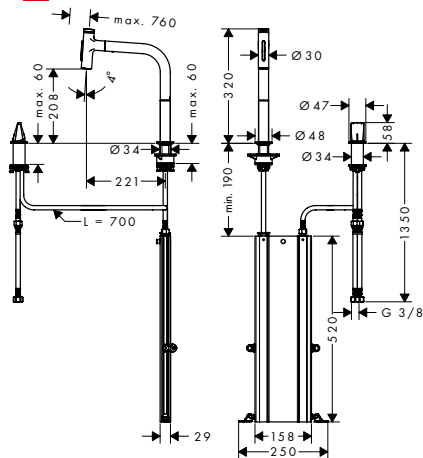

Metris Select M71 2-hole single lever kitchen mixer 200, pull-out spray, 2jet, sBox

- consists of: 2-hole single lever kitchen mixer, control unit, hose box
- ComfortZone 200
- swivel range adjustable in 2 steps to 110° or 150°
- flexible position of faucet controls, 2 tap holes with Ø 35 mm required
- laminar spray, shower spray
- lockable shower spray, spray returns through pressing spray diverter and spray returns automatically through handle closing
- Select button for a comfortable start/stop of the water flow
- MagFit magnetic shower support
- connection dimension: DN15
- maximum flow rate at 3 bar: 8 l/ min
- ceramic cartridge
- connection type: G 3/8 connections
- integrated non-return valve
- suitable for continuous flow water heaters
- sBox for quiet, smooth and protected hose guidance in the cabinet, under the countertop
- extension length up to 76 cm

finish	code no.	Euro
Chrome	73818000	571.70
Brushed Black	73818340	857.60
Chrome		
Matt Black	73818670	800.30
Stainless Steel Finish	73818800	738.20

Alternative products:

· Metris Select M71 2-hole single lever kitchen mixer 200, pull-out spout, 1jet, sBox	Chrome	73804000	571.20
	Stainless Steel Finish	73804800	742.40