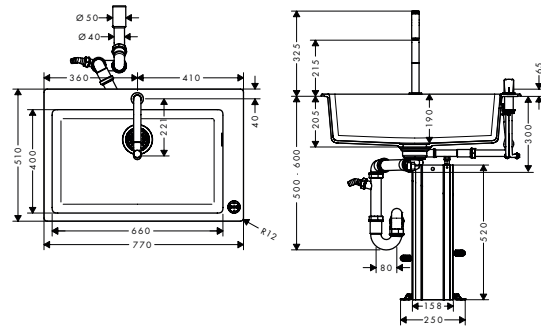

- consists of: built-in sink, 2-hole single lever kitchen mixer, control unit, hose box, manual waste and overflow set
- material sink: SilicaTec
- number of bowls: 1 main bowl
- tap hole for drilling is predefined (see scale drawing), diamond drill included
- sink depth: 190 mm
- cut-out dimensions: 750 x 490 mm
- cabinet size: 80 cm
- type of installation: topmount
- position overflow: on the right side of the bowl
- connection type: G 3/8 connections
- connection dimension: DN15
- suitable for continuous flow water heaters
- ceramic cartridge
- MagFit magnetic shower support
- integrated non-return valve
- swivel range 150°
- laminar spray, shower spray
- ComfortZone 200
- Select button for a comfortable start/stop of the water flow
- sBox for quiet, smooth and protected hose guidance in the cabinet, under the countertop
- extension length up to 76 cm
- maximum flow rate at 3 bar: 8 l/min