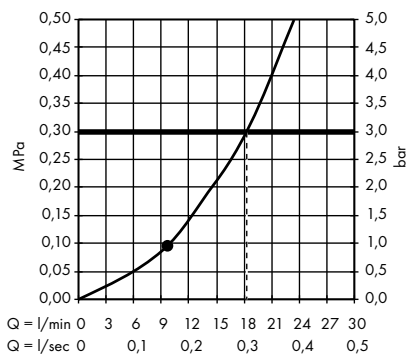

Crometta S Overhead shower 240 ljet
26723000