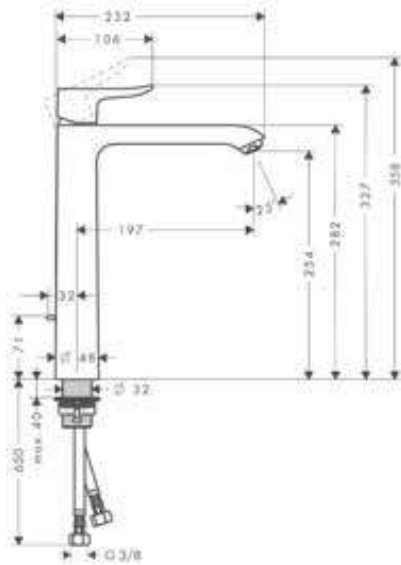

Single lever basin mixer 260 for washbowls with pop-up waste set

- consists of: single lever basin mixer, waste set
- ComfortZone 260
- projection 197 mm
- spray type: normal spray
- maximum flow rate at 3 bar: 5 l/min
- ceramic cartridge
- temperature limitation adjustable
- suitable for continuous flow water heaters
- pop-up waste set G 1 1/4
- material waste set: metal
- connection type: G 3/8 connections
- connection dimension: DN15

Alternative products:

- Single lever basin mixer 260 for washbowls without waste set

finish code no. Euro

Chrome 31082000 337.20

Chrome 31184000 329.90