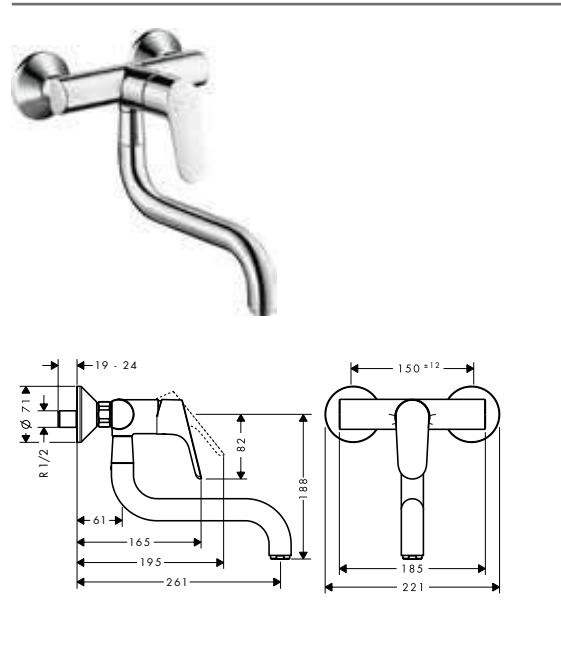

Focus M41 Single lever kitchen mixer, wall-mounted lowspout, 1 jet

- swivel range 180°
- normal spray
- centre distance 150 ± 12 mm
- connection dimension: DN15
- maximum flow rate at 3 bar: 12 l/min
- ceramic cartridge
- connection type: s-shaped connections
- temperature limitation adjustable
- suitable for continuous flow water heaters

Chrome	31825000	174.80