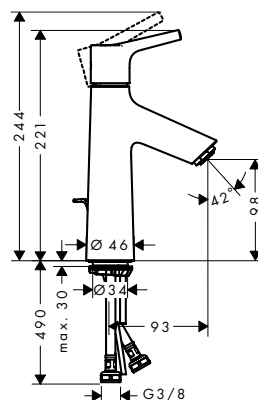

LowFlow - Talis S

Talis S Single lever basin mixer
100 LowFlow
with pop-up waste set

- consists of: single lever basin mixer, waste set
- ComfortZone 100
- projection 93 mm
- spray type: normal spray
- maximum flow rate at 3 bar: 2,7 l/min
- ceramic cartridge
- temperature limitation adjustable
- suitable for continuous flow water heaters
- pop-up waste set G 1¼
- material waste set: metal
- connection type: G ¾ connections
- connection dimension: DN15

Chrome	72024000	168.00

Alternative products:

· Talis S Single lever basin mixer 100 with pop-up waste set	Chrome	72020000	168.00
· Talis S Single lever basin mixer 100 LowFlow without waste set	Chrome	72025000	160.60