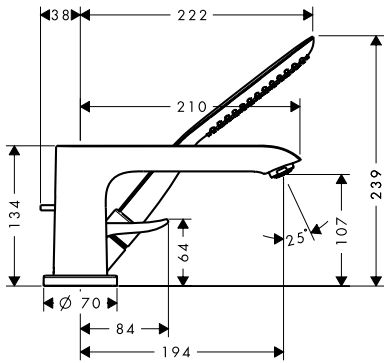

finish

code no.

Euro

3-hole rim mounted single lever bath mixer

Chrome

31190000

778.10

- consists of: 3-hole rim mounted single lever bath mixer, baton hand shower, shower holder
- 2 functions
- projection 220 mm
- connection type: basic set
- spray type mixer: normal spray
- spray type hand shower: RainAir
- maximum pull-out length of hand shower: 1.10 m
- flow rate for bath spout at 3 bar: 19 l/min
- flow rate of hand shower at 3 bar: 15 l/min
- min. operating pressure: 1 bar
- max. operating pressure: 10 bar
- ceramic cartridge
- temperature limitation adjustable
- connection dimension: DN15

Required parts:

- Basic set for 3-hole rim mounted single lever bath mixer

13437180

686.60