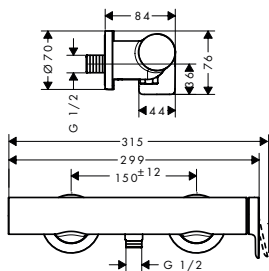

13440180	425.00
----------	--------

- clamping range: 0 - 30 mm
- connection thread: G 1/2
- connection dimension: DN15
- bath rim width at least 100 mm

Shower

NEW

Single lever shower mixer for exposed installation