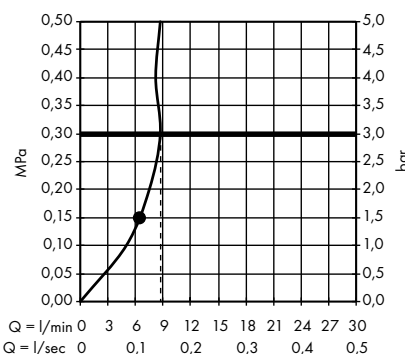

Raindance S Overhead shower 300 ljet
EcoSmart 9 l/min with ceiling connector
26600000