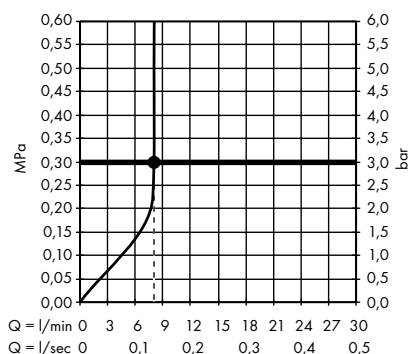

The consumption was measured in combination with the appropriate fittings (thermostat/mixer/in-wall valve) to reflect actual application in practice.

Rainmaker Select Overhead shower 460
1 jet EcoSmart 9 l/min with shower arm
24013400