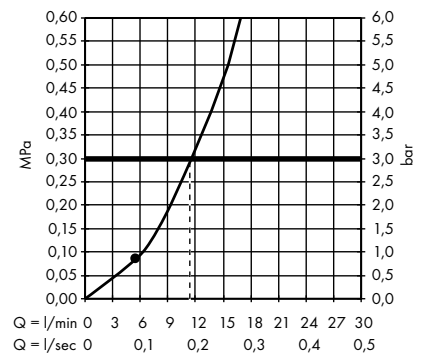

Pulsify S Overhead shower 105 1jet
24130000, 24130670, 24130700