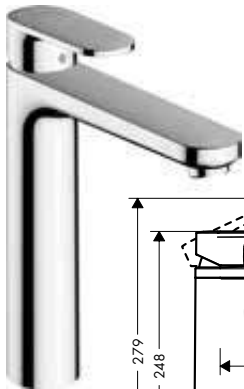

finish

code no.

Euro

NEW

Single lever basin mixer 100 with isolated water conduction and pop-up waste set

Chrome

71571000

87.70

- consists of: single lever basin mixer, waste set
- ComfortZone 100
- projection 108 mm
- spray type: normal spray
- swiveling spray former
- maximum flow rate at 3 bar: 5 l/ min
- ceramic cartridge
- temperature limitation adjustable
- with isolated water conduction - without contact with nickel and lead
- suitable for continuous flow water heaters
- pop-up waste set G 1¼
- material waste set: synthetic
- connection type: G ¾ connections
- connection dimension: DN15

NEW

Single lever basin mixer 190 with isolated water conduction and pop-up waste set

Chrome

71572000

115.00

- consists of: single lever basin mixer, waste set
- ComfortZone 190
- projection 169 mm
- spray type: normal spray
- swiveling spray former
- maximum flow rate at 3 bar: 5 l/ min
- ceramic cartridge
- temperature limitation adjustable
- with isolated water conduction - without contact with nickel and lead
- suitable for continuous flow water heaters
- pop-up waste set G 1¼
- material waste set: synthetic
- connection type: G ¾ connections
- connection dimension: DN15

NEW

Pillar tap 70 for cold water or pre-adjusted water without waste set

Chrome
Matt Black

71583000
71583670

55.70
78.00

- ComfortZone 70
- projection 93 mm
- spray type: normal spray
- maximum flow rate at 3 bar: 5 l/ min
- ceramic valves 90°
- for cold water connection
- connection type: G ¾ connections
- connection dimension: DN15