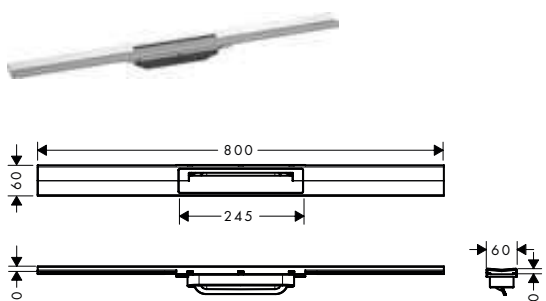

RainDrain Flex Finish set shower drain 800 cuttable

- consists of: design grate with removable cover, Dryphon
- can be shortened on site
- easy to clean surface
- height adjustable by 10 mm
- up to 60 l/ min drainage capacity
- where to use: new construction, renovation
- grate removal tool allows easy removal of the finish set
- with integrated slope
- type of odour seal: mechanical
- mounting type: two-sided
- grate material: Stainless Steel 304 (1.4301)
- suitable for primary drainage
- grate width: 60 mm

Chrome	56044000	399.00
Brushed Bronze	56044140	490.00
Brushed Black	56044340	490.00
Chrome		
Matt Black	56044670	399.00
Matt White	56044700	399.00
Brushed Stainless	56044800	285.00
Steel		
Polished Gold Optic	56044990	490.00

NEW

Required parts (choose one)

- **uBox universal** Base set for finish sets for standard installation
- **uBox universal** Base set for finish sets for flat installation
- **uBox universal** Base set for finish sets for vertical installation

	01001180	160.00
	01000180	160.00
	01002180	160.00

NEW

Alternative products:

- **RainDrain Flex** Finish set shower drain 800 cuttable for wall mounting

Chrome	56051000	399.00
Brushed Bronze	56051140	490.00
Brushed Black	56051340	490.00
Chrome		
Matt Black	56051670	399.00
Matt White	56051700	399.00
Brushed Stainless	56051800	285.00
Steel		
Polished Gold Optic	56051990	490.00