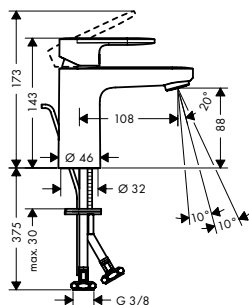

Single lever basin mixer 70 with pop-up waste set project pack (6 pcs.)

Chrome	71587000	395.00

- consists of: single lever basin mixer, waste set
- ComfortZone 70
- projection 89 mm
- spray type: normal spray
- swiveling spray former
- maximum flow rate at 3 bar: 5 l/ min
- ceramic cartridge
- temperature limitation adjustable
- suitable for continuous flow water heaters
- pop-up waste set G 1 1/4
- material waste set: synthetic
- connection type: G 3/8 connections
- connection dimension: DN15
- packaging unit: 6 pieces

NEW