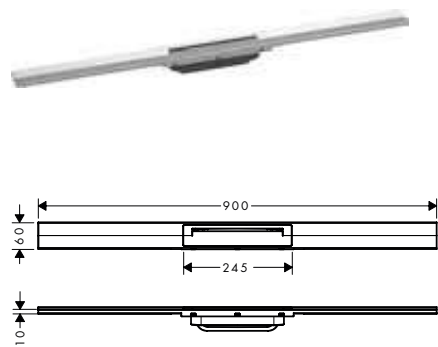

NEW

RainDrain Flex Finish set shower drain 900 cuttable

- consists of: design grate with removable cover, Dryphon
- can be shortened on site
- easy to clean surface
- height adjustable by 10 mm
- up to 60 l/min drainage capacity
- where to use: new construction, renovation
- grate removal tool allows easy removal of the finish set
- with integrated slope
- type of odour seal: mechanical
- mounting type: two-sided
- grate material: Stainless Steel 304 (1.4301)
- suitable for primary drainage
- grate width: 60 mm

finish	code no.	Euro
Chrome	56045000	434.00
Brushed Bronze	56045140	533.00
Brushed Black	56045340	533.00
Chrome		
Matt Black	56045670	434.00
Matt White	56045700	434.00
Brushed Stainless	56045800	310.00
Steel		
Polished Gold Optic	56045990	533.00

Required parts (choose one)

NEW	· uBox universal Base set for finish sets for standard installation	01001180	160.00
NEW	· uBox universal Base set for finish sets for flat installation	01000180	160.00
NEW	· uBox universal Base set for finish sets for vertical installation	01002180	160.00

Alternative products:

NEW	· RainDrain Flex Finish set shower drain 900 cuttable for wall mounting		
	Chrome	56052000	434.00
	Brushed Bronze	56052140	533.00
	Brushed Black	56052340	533.00
	Chrome		
	Matt Black	56052670	434.00
	Matt White	56052700	434.00
	Brushed Stainless	56052800	310.00
	Steel		
	Polished Gold Optic	56052990	533.00

NEW

RainDrain Flex Finish set shower drain 1000 cuttable