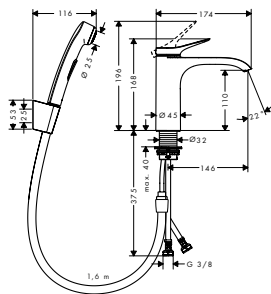

NEW

red dot
red dot winner 2021

Single lever basin mixer with bidette hand shower and shower hose 160 cm

- consists of: single lever basin mixer, bidette hand shower, shower holder, shower hose, waste set
- ComfortZone 110
- projection 146 mm
- spray type: WaterfallStream
- ceramic cartridge
- temperature limitation adjustable
- suitable for continuous flow water heaters
- push-open waste set G 1 1/4
- connection type: G 3/8 connections
- connection dimension: DN15