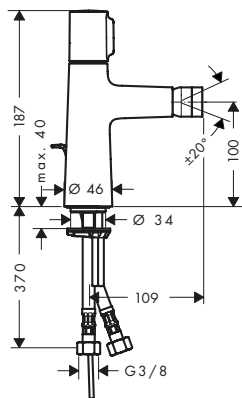

Bidet

Bidet mixer
with pop-up waste set

- consists of: Bidet mixer, waste set
- aerator with ball pivot
- spray type: normal spray
- maximum flow rate at 3 bar: 5 l/ min
- Select cartridge with temperature control
- temperature limitation adjustable
- suitable for continuous flow water heaters
- material waste set: metal
- connection type: G 3/8 connections
- connection dimension: DN15

finish

code no.

Euro

Chrome

72202000

219.60