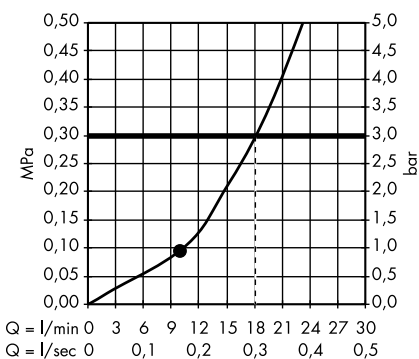

Raindance S Overhead shower 240 ljet
with shower arm
27474000