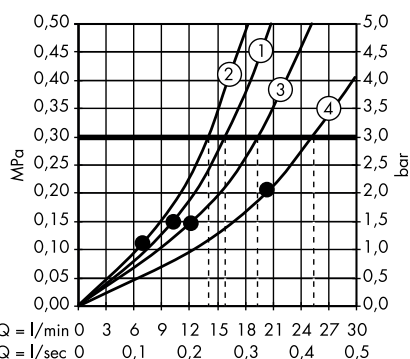

- 1. Overhead shower Rain / RainAir
- 2. Hand shower
- 3. Overhead shower RainStream
- 4. Overhead shower Rain + RainStream / RainAir + RainStream

Raindance Select E Showerpipe 300 2jet with ShowerTablet Select 300
27126000, 27126400