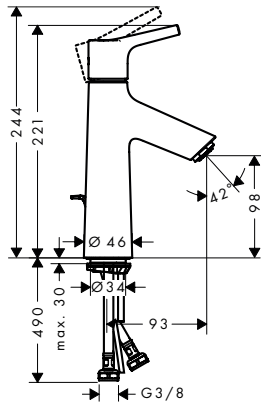

CoolStart - Talis S

Talis S Single lever basin mixer
100 CoolStart
with pop-up waste set

- consists of: single lever basin mixer, waste set
- ComfortZone 100
- projection 93 mm
- spray type: normal spray
- maximum flow rate at 3 bar: 5 l/min
- ceramic cartridge
- temperature limitation adjustable
- suitable for continuous flow water heaters
- pop-up waste set G 1¼
- material waste set: metal
- connection type: G ¾ connections
- connection dimension: DN15
- cold water in middle position

finish	code no.	Euro
Chrome	72022000	168.00

Alternative products:

· Talis S Single lever basin mixer 100 CoolStart without waste set	Chrome	72023000	160.60