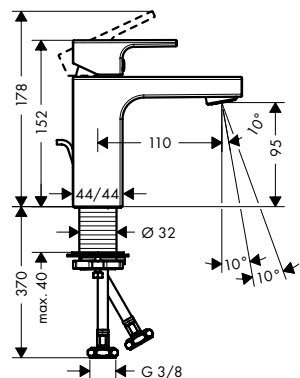

NEW

Vernis Shape Single lever basin mixer 100 CoolStart with pop-up waste set

- consists of: single lever basin mixer, waste set
- ComfortZone 100
- projection 110 mm
- spray type: normal spray
- maximum flow rate at 3 bar: 5 l/min
- ceramic cartridge
- temperature limitation adjustable
- with isolated water conduction - without contact with nickel and lead
- suitable for continuous flow water heaters
- pop-up waste set G 1 1/4
- material waste set: synthetic
- connection type: G 3/8 connections
- connection dimension: DN15
- cold water in middle position

Chrome	71594000	105.00
Matt Black	71594670	147.00

Alternative products:

NEW	· Vernis Shape Single lever basin mixer 100 with pop-up waste set	Chrome	71561000	105.00
		Matt Black	71561670	147.00
NEW	· Vernis Shape Single lever basin mixer 100 with metal pop-up waste set	Chrome	71568000	115.00
NEW	· Vernis Shape Single lever basin mixer 100 without waste set	Chrome	71569000	98.00
		Matt Black	71569670	137.20