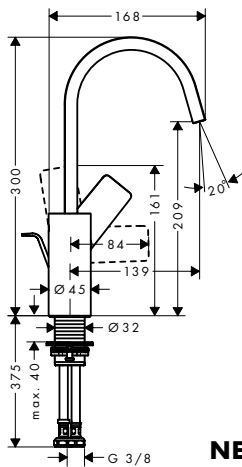

NEW

Single lever basin mixer 210 with swivel spout and pop-up waste set

- consists of: single lever basin mixer, waste set
- ComfortZone 210
- projection 139 mm
- swivel range 120°
- spray type: WaterfallStream
- maximum flow rate at 3 bar: 5 l/ min
- ceramic cartridge
- temperature limitation adjustable
- suitable for continuous flow water heaters
- pop-up waste set G 1 ¼
- material waste set: metal
- connection type: G ¾ connections
- connection dimension: DN15

Chrome	75030000	245.00
Matt Black	75030670	343.00
Matt White	75030700	343.00

Alternative products:

- Single lever basin mixer 210 with swivel spout without waste set

Chrome	75032000	238.00
Matt Black	75032670	333.20
Matt White	75032700	333.20

NEW