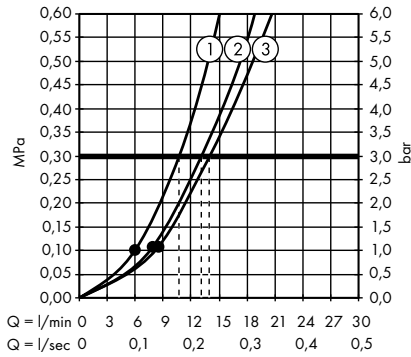

Hand showers

Rainfinity Hand shower 130 3jet
26864000, 26864140, 26864340, 26864670, 26864700, 26864990

1. Mono
2. Intense PowderRain
3. PowderRain

Rainfinity Hand shower 130 3jet EcoSmart
26865000, 26865140, 26865340, 26865670, 26865700, 26865990