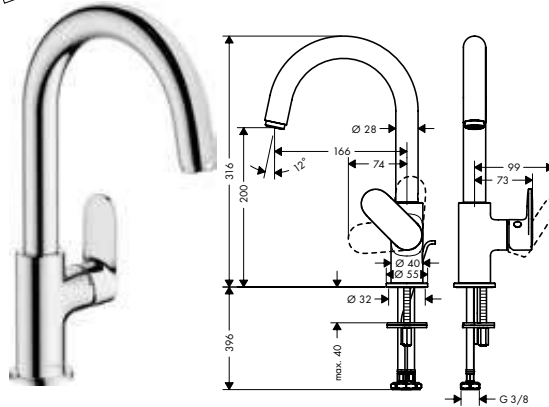

Single lever basin mixer with swivel spout and pop-up waste set

- consists of: single lever basin mixer, waste set
- ComfortZone 200
- projection 166 mm
- swivel range adjustable in 2 steps 120° or 360°
- spray type: laminar spray
- maximum flow rate at 3 bar: 5 l/ min
- ceramic cartridge
- suitable for continuous flow water heaters
- pop-up waste set G 1 1/4
- material waste set: synthetic
- connection type: G 3/8 connections
- connection dimension: DN15

Chrome

71554000

140.00

NEW