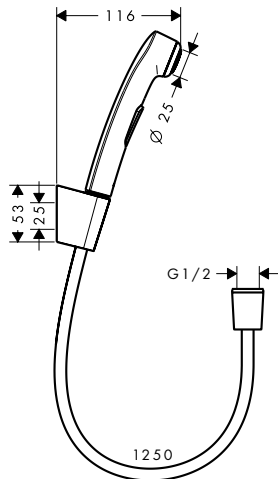

Bidette

Bidette hand shower 1jet with shower holder and pressure shower hose 125 cm

- consists of: bidette hand shower, shower holder, chrome-colored shower hose
- maximum flow rate at 3 bar: 6 l/min
- minimum flow pressure: 1 bar
- with non-return valve
- we recommend using this product with a shut-off valve in the line
- Shower holder of plastic

Chrome 32129000 86.40

Consisting of:

- Shower holder Porter S (# 28331000)

Alternative sizes:

- Bidette hand shower 1jet with shower holder and pressure shower hose 160 cm Chrome 32128000 88.30