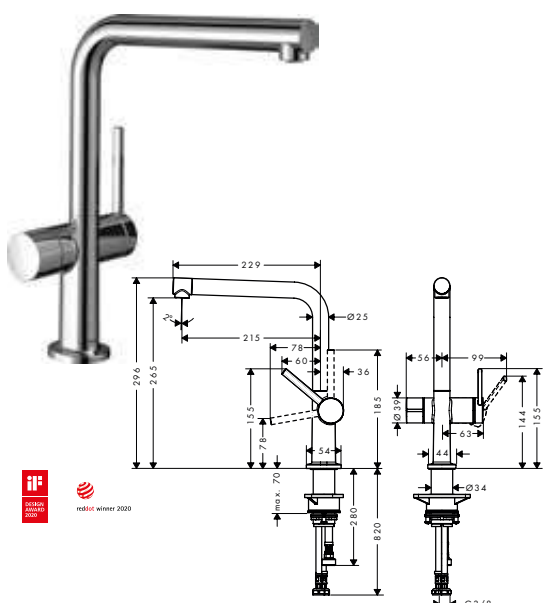

Talis M54 Single lever kitchen mixer 270, device shut-off valve, 1 jet

Chrome	72827000	240.80
Matt Black	72827670	312.90
Stainless Steel Finish	72827800	312.90

- ComfortZone 270
- swivel range adjustable in 4 steps 60°, 110°, 150° or 360°
- laminar spray
- with integrated shut-off valve
- connection dimension: DN15
- maximum flow rate at 3 bar: 8 l/min
- ceramic cartridge
- connection type: G 3/8 connections
- temperature limitation adjustable
- suitable for continuous flow water heaters
- tap hole with Ø 35 mm required