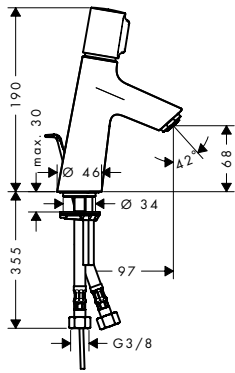

Basin

Basin mixer 80
with pop-up waste set

- consists of: Basin mixer, waste set
- ComfortZone 80
- projection 97 mm
- spray type: normal spray
- maximum flow rate at 3 bar: 5 l/min
- Select cartridge with temperature control
- temperature limitation adjustable
- suitable for continuous flow water heaters
- pop-up waste set G 1 1/4
- material waste set: metal
- connection type: G 3/8 connections
- connection dimension: DN15

finish	code no.	Euro
Chrome	72040000	193.70

Alternative products:

· Basin mixer 80 without waste set	Chrome	72041000	186.30