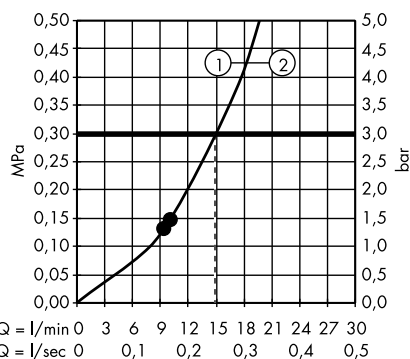

Raindance E Showerpipe 360 1jet with thermostat
27112000, 27112400

1. Overhead shower
2. Hand shower