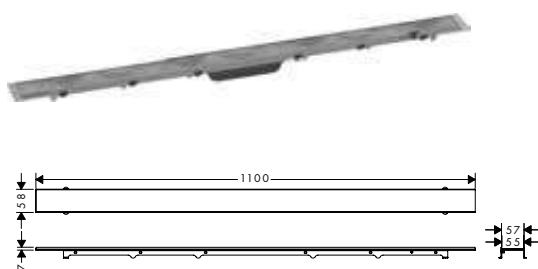

finish

code no.

Euro

NEW

RainDrain Rock Finish set
shower drain 1000
cut on size and tileable

56033000

157.00

- consists of: tileable grate, integrated grate removal tool, Dryphon
- frameless design
- can be shortened on site
- height adjustable grate
- up to 60 l/ min drainage capacity
- where to use: new construction, renovation
- tile thickness: up to 40 mm
- suitable for every type of tile and tile thickness
- easy to clean
- grate removal tool allows easy removal of the finish set
- type of odour seal: mechanical
- mounting type: free in the floor, two-sided
- 50 mm excess length on both sides
- can be shortened to a minimum of 1000 mm
- grate material: Stainless Steel 304 (1.4301)
- suitable for primary drainage
- grate width: 58 mm

NEW

Required parts (choose one)

- **uBox universal** Complete set for standard installation - 1000 for shower drains finish sets

56026180

393.00

NEW

- **uBox universal** Complete set for flat installation - 1000 for shower drains finish sets

56020180

393.00

NEW