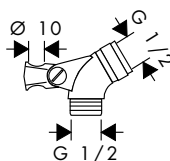

- **Croma 100** Hand shower Multi EcoSmart 9 l/min

Chrome	28538000	72.60
--------	----------	-------

Shower holder and sliders

Universal joint for Unica

- dimension: G 1/2

Chrome	28650000	17.60
--------	----------	-------