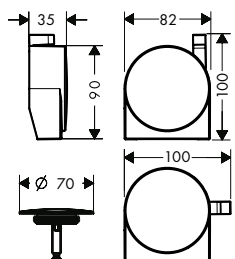

Exafill S Finish set bath filler, waste and overflow set

Chrome	58117000	164.80
Brushed Bronze	58117140	247.20
Brushed Black	58117340	247.20
Chrome		
Matt Black	58117670	230.70
Matt White	58117700	230.70
Brushed Nickel	58117820	247.20
Polished Gold Optic	58117990	247.20

- consists of: cover, security plug
- TÜV certified
- suitable for standard and special bath tubs
- wide flood jet
- jet former can be adjusted by 30°
- maximum flow rate at 3 bar: 19 l/min

Required parts:

· Exafill S Basic set bath filler, waste and overflow set for standard bath tubs	58115180	113.50
· Exafill S Basic set bath filler, waste and overflow set for special bath tubs	58116180	159.20

Optional parts:

· Flexible connection tube 80 cm	58192000	109.70