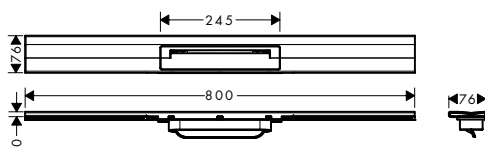

NEW

RainDrain Flex Finish set shower drain 800 cuttable for wall mounting

- consists of: design grate with removable cover, Dryphon
- can be shortened on site
- easy to clean surface
- height adjustable by 10 mm
- up to 60 l/ min drainage capacity
- where to use: new construction, renovation
- grate removal tool allows easy removal of the finish set
- with integrated slope
- type of odour seal: mechanical
- mounting type: wall-mounted
- grate material: Stainless Steel 304 (1.4301)
- suitable for primary drainage
- grate width: 76 mm

finish	code no.	Euro
Chrome	56051000	399.00
Brushed Bronze	56051140	490.00
Brushed Black	56051340	490.00
Chrome		
Matt Black	56051670	399.00
Matt White	56051700	399.00
Brushed Stainless	56051800	285.00
Steel		
Polished Gold Optic	56051990	490.00

Required parts (choose one)

NEW	· uBox universal Base set for finish sets for standard installation	01001180	160.00
NEW	· uBox universal Base set for finish sets for flat installation	01000180	160.00
NEW	· uBox universal Base set for finish sets for vertical installation	01002180	160.00

Alternative products:

NEW	· RainDrain Flex Finish set shower drain 800 cuttable		
	Chrome	56044000	399.00
	Brushed Bronze	56044140	490.00
	Brushed Black	56044340	490.00
	Chrome		
	Matt Black	56044670	399.00
	Matt White	56044700	399.00
	Brushed Stainless	56044800	285.00
	Steel		
	Polished Gold Optic	56044990	490.00