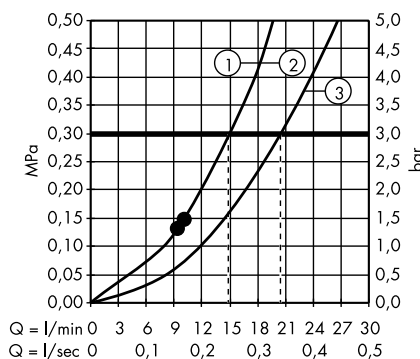

Raindance E Showerpipe 360 1jet with bath thermostat
27113000, 27113400

1. Hand shower
2. Overhead shower
3. Bath spout