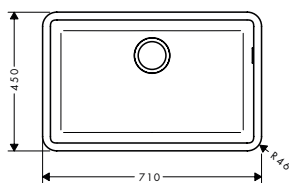

Optional parts:

· F15 Cutting board walnut		40960000	133.20
· F16 Cutting board oak		40961000	100.00
· F17 Mobile drainboard	Stainless Steel	40962800	86.70
· F14 Multifunctional strainer	Matt Black	40963000	21.70