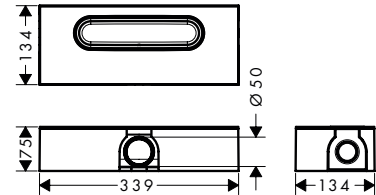

uBox universal

finish

code no.

Euro

NEW