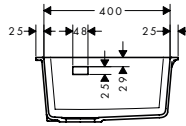

Sinks

S510-U635 Under-mount sink 180/450

- cut-out dimensions: 658 x 398 mm
- material: SilicaTec
- number of bowls: 1 main bowl and 1 additional bowl
- cabinet size: 80 cm
- type of installation: undermount
- position overflow: on the right side of the main bowl
- sink depth: 190 mm
- depth half sink: 140 mm
- waste set not included - please order one waste set from the required parts

Required parts (choose one)

· D17-10 Manual waste and overflow set for double bowl granite	Chrome	43928000	44.40
· D17-11 Automatic waste and overflow set for double bowl granite	Chrome	43938000	72.30

Optional parts:

· F15 Cutting board walnut		40960000	133.20
· F16 Cutting board oak		40961000	100.00
· F17 Mobile drainboard	Stainless Steel	40962800	86.70
· F14 Multifunctional strainer	Matt Black	40963000	21.70

finish	code no.	Euro
Graphiteblack	43433170	457.00
Stonegrey	43433290	457.00
Concretegrey	43433380	457.00