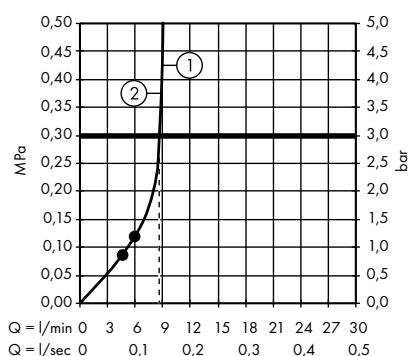

1. Overhead shower
2. Hand shower

Croma Select E Showerpipe 180 2jet
with bath thermostat
27352400