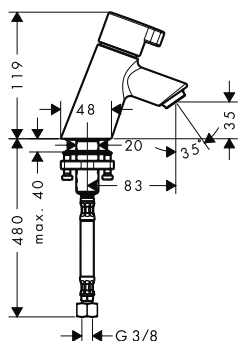

Pillar tap 40 for cold water or pre-adjusted water without waste set

- ComfortZone 40
- projection 83 mm
- spray type: normal spray
- maximum flow rate at 3 bar: 5 l/ min
- ceramic valves 90°
- for cold water connection
- connection type: G ¾ connections
- connection dimension: DN15

Chrome 13132000 148.40