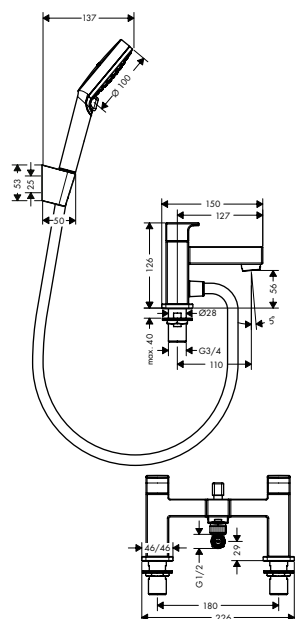

2-hole rim mounted bath mixer

Chrome
Matt Black

71452000
71452670

201.60
282.20

- 1 function
- projection 110 mm
- connection type: G 3/4
- centre distance: 180 mm
- ceramic valves hot/ cold 90°
- operating pressure from 0.2 bar
- connection dimension: DN20

NEW