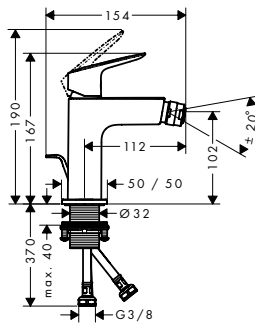

Single lever bidet mixer 100 with pop-up waste set

Chrome

71200000

111.20

- consists of: single lever bidet mixer, waste set
- projection 119 mm
- aerator with ball pivot
- spray type: normal spray
- maximum flow rate at 3 bar: 7,2 l/ min
- ceramic cartridge
- temperature limitation adjustable
- suitable for continous flow water heaters
- material waste set: synthetic
- connection type: G 3/8 connections
- connection dimension: DN15

NEW