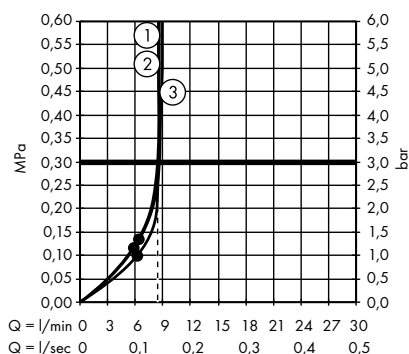

The consumption was measured in combination with the appropriate fittings (thermostat/mixer/in-wall valve) to reflect actual application in practice.

Croma Select S Hand shower Multi EcoSmart 9 l/min
26801400

1. IntenseRain
2. Massage
3. SoftRain