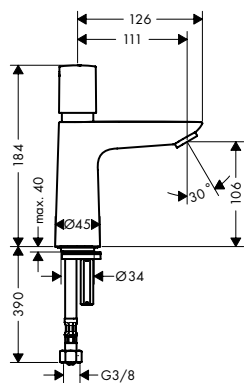

Self-closing pillar tap 110 for cold water or pre-adjusted water without waste set

- ComfortZone 110
- projection 111 mm
- spray type: normal spray
- maximum flow rate at 3 bar: 5 l/min
- self closing cartridge
- flushing time: 3 - 20 seconds adjustable (7 seconds pre-set)
- for cold water connection
- permanent rinse possible
- connection type: G ¾ connection hose
- connection dimension: DN15
- service tool # 93913000 must be used for thermal disinfection

Chrome	71719000	155.00

Optional parts:

· Service tool for thermal disinfection		93913000	17.80

NEW