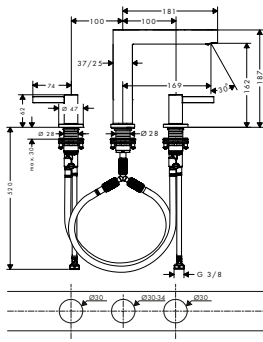

finish code no. Euro

NEW

3-hole basin mixer 160 with push-open waste set

- consists of: 3-hole basin mixer, waste set
- ComfortZone 160
- projection 169 mm
- spray type: laminar spray
- maximum flow rate at 3 bar: 5 l/min
- ceramic valves hot/ cold 90°
- suitable for continuous flow water heaters
- push-open waste set G 1 1/4
- material waste set: metal
- connection type: G 3/8 connection hose
- connection dimension: DN15

NEW