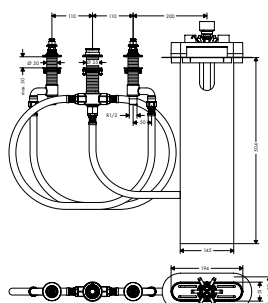

NEW

NEW

Basic set for 4-hole rim mounted bath mixer

- clamping range: 0 - 30 mm
- connection thread: G 1/2
- connection dimension: DN15
- bath rim width at least 100 mm

13440180	425.00
----------	--------