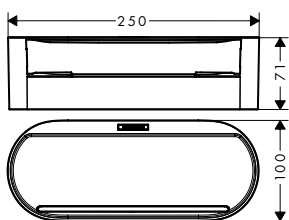

NEW

NEW

NEW

NEW

NEW

Storage basket deep

- material: plastic dyed through
- recess for draining water
- dimensions: 250 x 71 mm
- accessory can be clicked onto the wall bar
- storage for squeegee
- ideal to store shampoo, shower gel, razors
- dishwasher safe, easy to clean

Required parts (choose one)

- Wall bar 50 cm
- Wall bar 70 cm

Alternative sizes:

- Storage basket

Optional parts:

- Squeegee
- Cover for storage basket

Matt Black
Matt White

27912670
27912700

18.90
18.90

**available from
April 2022**

Matt Black
Matt White
Matt Black
Matt White

27902670
27902700
27904670
27904700

24.90
24.90
29.90
29.90

Matt Black
Matt White

27913670
27913700

13.90
13.90

Matt Black
Matt White
Matt Black
Matt White

27916670
27916700
27925670
27925700

10.90
10.90
9.40
9.40