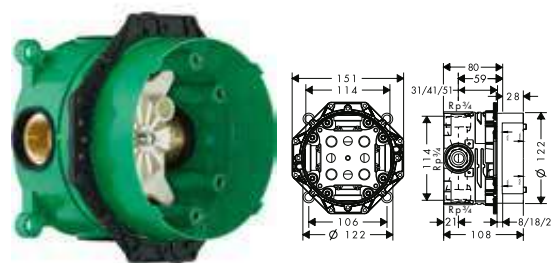

Basic set iBox universal

- suitable for all shower, bath tub and thermostat finish sets for concealed installation
- connection thread Rp 3/4
- rotationally-symmetric installation
- sound-decoupled installation
- connection dimension: DN20

Alternative products:

- Basic set iBox universal with shut-off unit

Optional parts:

- Extension iBox universal basic set 2.5 cm
- Fastening rail set for iBox universal
- Assembly aid for iBox universal

	01800180	137.30

	01850180	178.40

	13595000	50.40

	96615000	35.80

	93500000	13.00