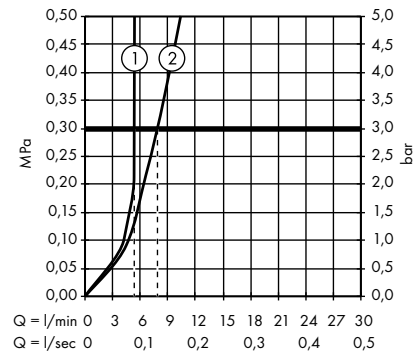

1. With flow limiter
2. Without flow limiter

· Bidette hand shower 1jet with shower holder and pressure shower hose 160 cm
32128000