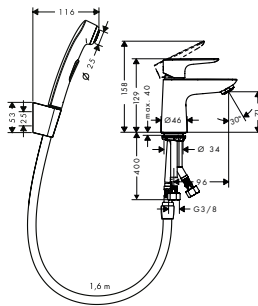

Single lever basin mixer with bidette hand shower and shower hose 160 cm

- consists of: single lever basin mixer, bidette hand shower, shower holder, shower hose, waste set
- maximum flow rate at 3 bar: 5,7 l/ min
- ceramic cartridge
- temperature limitation adjustable
- suitable for continuous flow water heaters
- push-open waste set G 1 1/4
- material waste set: metal
- connection type: G 3/8 connections
- connection dimension: DN15

Chrome	71729000	212.10