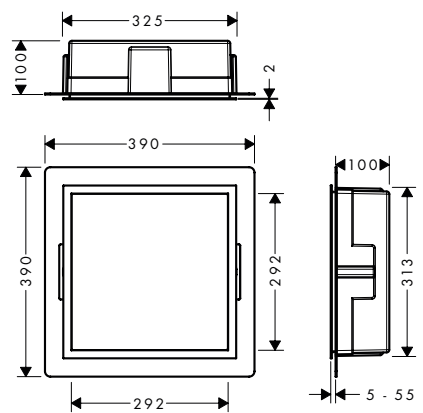

Alternative sizes:

- Wall niche Matt Black with design frame 300/150/100

Brushed Bronze	56095140	422.00
Brushed Black	56095340	422.00
Chrome		
Matt Black	56095670	413.00
Matt White	56095700	413.00
Brushed Stainless	56095800	380.00
Steel		
Polished Gold Optic	56095990	422.00

NEW