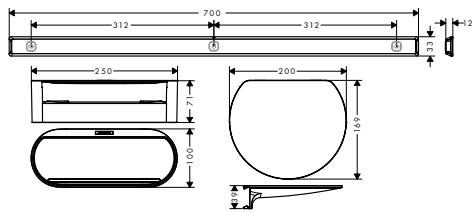

**NEW
NEW
NEW**

Bathtub bundle

- consists of: wall bar, shelf, storage basket
- material: plastic dyed through
- wall-mounted
- suitable for horizontal and vertical installation
- ideal for tiles, glass, metal
- application - glue or drill
- including gluing set
- accessory can be clicked onto the wall bar
- storage for squeegee
- ideal to store shampoo, shower gel, razors
- ideal to store razors, mug, candles
- dishwasher safe, easy to clean
- concealed fastening

finish	code no.	Euro
Matt Black	27966670	70.00
Matt White	27966700	70.00

**available from
April 2022**

Consisting of:

- Wall bar 70 cm (# 27904XXX)
- Storage basket deep (# 27912XXX)
- Shelf (# 27915XXX)