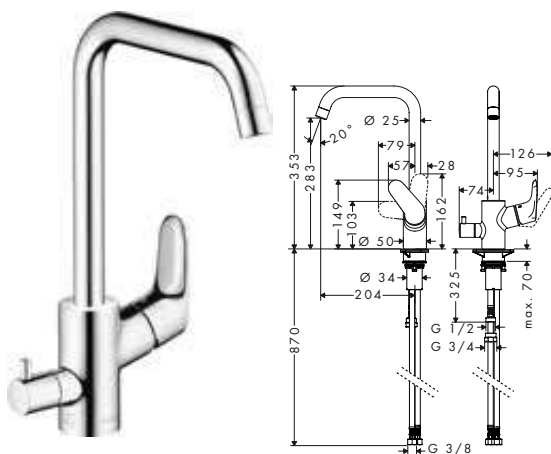

Focus M41 Single lever kitchen mixer 260, device shut-off valve, 1jet

- handle can be positioned on the right or left
- ComfortZone 260
- swivel range adjustable in 3 steps 110°, 150° or 360°
- normal spray
- with integrated shut-off valve
- connection dimension: DN15
- maximum flow rate at 3 bar: 12 l/min
- ceramic cartridge
- connection type: G 3/8 connections
- temperature limitation adjustable
- suitable for continuous flow water heaters

Chrome	31823000	300.80