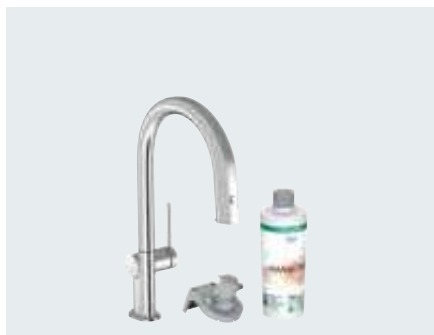

hansgrohe filter systems

Product lines at a glance

Aqittura M91 FilterSystem

Finish	-000, -670, -800	-000, -670, -800
Standard	■	■
sBox	■	
With pull-out function	■	
With swivel spout	■	■
Select digital		
Push	■	■
Two outlets	■	■