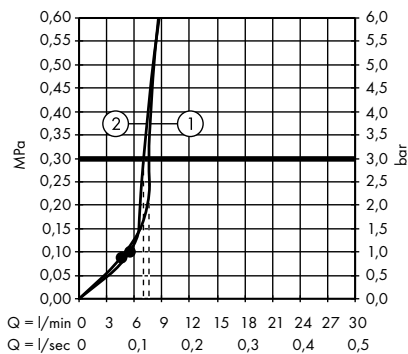

Crometta S Showerpipe 240 1jet EcoSmart 9 l/min with thermostat
27268000

1. Hand shower
2. Overhead shower