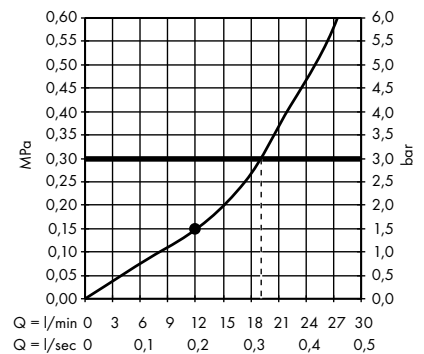

1. Rain
2. RainStream

· **Rainmaker Select** Overhead shower 460
1jet with shower arm
24003400, 24003600