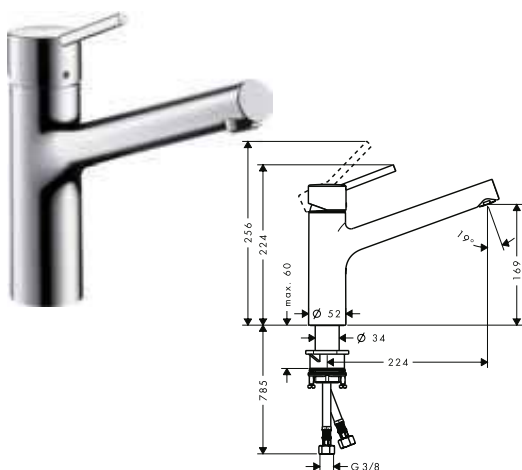

Talis M52 Single lever kitchen mixer 170, 1jet

- ComfortZone 170
- swivel range 150°
- normal spray
- connection dimension: DN15
- maximum flow rate at 3 bar: 16 l/ min
- ceramic cartridge
- connection type: G 3/8 connections
- temperature limitation adjustable
- suitable for continuous flow water heaters

Alternative products:

- **Talis M52** Single lever kitchen mixer 170, Eco, 1jet

finish	code no.	Euro
Chrome	32851000	253.50

Talis M54