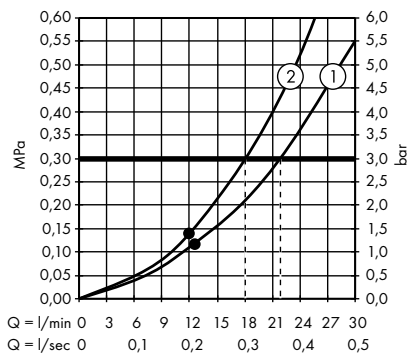

1. Rain
2. RainStream

· **Rainmaker Select** Overhead shower 460
2jet with ceiling connector
24004400, 24004600