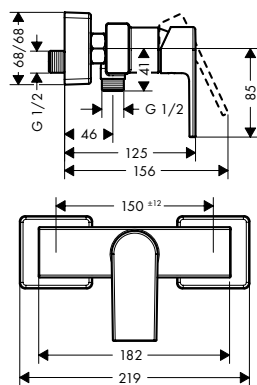

Shower

NEW

Single lever shower mixer for exposed installation

Chrome	71650000	92.00
Matt Black	71650670	128.80

- 1 function
- connection type: s-shaped connections
- flow rate of hand shower at 3 bar: 15,7 l/min
- ceramic cartridge
- min. operating pressure: 1 bar
- max. operating pressure: 10 bar
- temperature limitation adjustable
- non-return valve
- with silencer
- suitable for continuous flow water heaters
- hose connection DN15
- connection dimension: DN15

NEW

Alternative products:

Single lever shower mixer for exposed installation with 2 flow rates	Chrome	71656000	92.00

NEW

6x