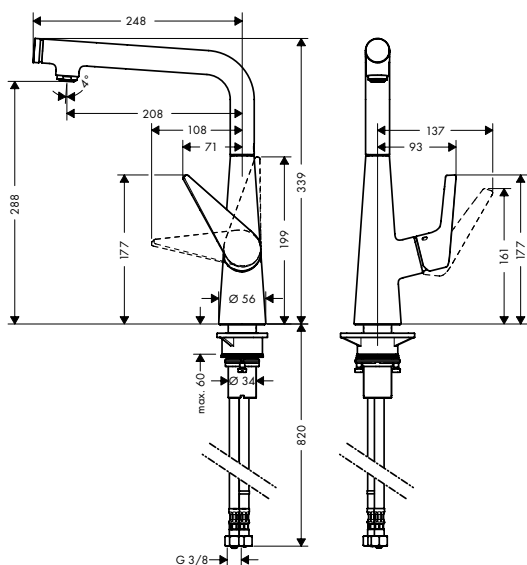

Alternative products:

- **Talis Select M51** Single lever kitchen mixer 300, Eco, 1jet

Chrome	72825000	394.60