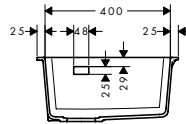

S510-U770 Under-mount sink 370/370

- cut-out dimensions: 768 x 398 mm
- material: SilicaTec
- number of bowls: 2 main bowls
- cabinet size: 90 cm
- type of installation: undermount
- position overflow: on the right side of the bowl
- sink depth: 190 mm
- waste set not included - please order one waste set from the required parts

Required parts (choose one)

· D17-10 Manual waste and overflow set for double bowl granite	Chrome	43928000	44.40
· D17-11 Automatic waste and overflow set for double bowl granite	Chrome	43938000	72.30

Optional parts:

· F15 Cutting board walnut		40960000	133.20
· F16 Cutting board oak		40961000	100.00
· F17 Mobile drainboard	Stainless Steel	40962800	86.70
· F14 Multifunctional strainer	Matt Black	40963000	21.70

finish	code no.	Euro
Graphiteblack	43434170	521.40
Stonegrey	43434290	521.40
Concretegrey	43434380	521.40