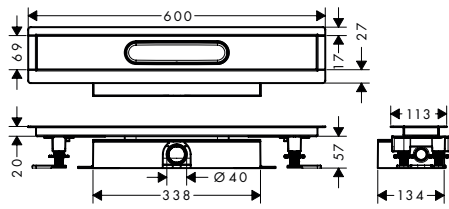

finish

code no.

Euro

NEW

uBox universal Complete set for flat installation - 600 for shower drains finish sets

56016180

373.00

- consists of: installation set, base set, pre-assembled sealing membrane, siphon, height adjustment boards
- suitable for all RainDrain Rock and RainDrain Match finish sets
- where to use: new construction, renovation
- water seal: 30 mm
- drainage capacity with siphon: up to 33 l/ min
- drainage capacity with Dryphon: up to 55 l/ min
- connection diameter: DN40
- direction of outlet: horizontal
- connection: 3-sided
- incl. height adjustment feet and tiling tool for installation
- easy fixation to the floor with mounting bracket
- height adjustable with the foam boards
- with integrated slope
- mounting type: wall-mounted, free in the floor
- easy to clean siphon
- removable siphon
- material installation set: Stainless Steel 304 (1.4301)

Consisting of:

- **NEW** · **uBox universal** Base set for finish sets for flat installation (# 01000180)
- **NEW** · **RainDrain** Installation set 600 for shower drains finish sets (# 56010180)

Alternative sizes:

- **NEW** · **uBox universal** Complete set for flat installation - 700 for shower drains finish sets 56017180 375.00
- **NEW** · **uBox universal** Complete set for flat installation - 800 for shower drains finish sets 56018180 379.00
- **NEW** · **uBox universal** Complete set for flat installation - 900 for shower drains finish sets 56019180 385.00
- **NEW** · **uBox universal** Complete set for flat installation - 1000 for shower drains finish sets 56020180 393.00
- **NEW** · **uBox universal** Complete set for flat installation - 1200 for shower drains finish sets 56021180 407.00

Alternative products:

- **NEW** · **uBox universal** Complete set for standard installation - 600 for shower drains finish sets 56022180 373.00