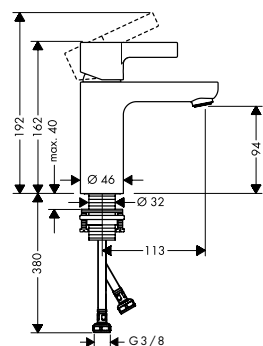

LowFlow - Metris S

Metris S Single lever basin mixer 100 LowFlow without waste set

- ComfortZone 100
- spray type: normal spray
- maximum flow rate at 3 bar: 1,9 l/min
- ceramic cartridge
- temperature limitation adjustable
- suitable for continuous flow water heaters
- connection type: G 3/8 connections
- connection dimension: DN15

Alternative products:

- **Metris S** Single lever basin mixer 100 LowFlow 2 l/min with pop-up waste set
- **Metris S** Single lever basin mixer 100 without waste set

Chrome	31015000	261.90