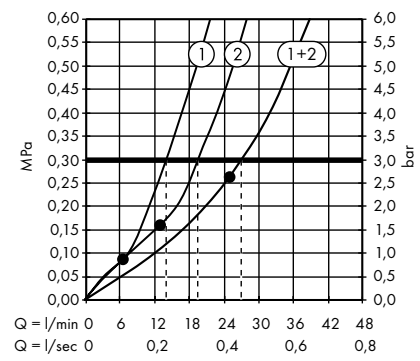

1. Hand shower
2. Overhead shower

· **Rainmaker Select** Showerpipe 460 3jet
EcoSmart 9 l/min with thermostat
27029400