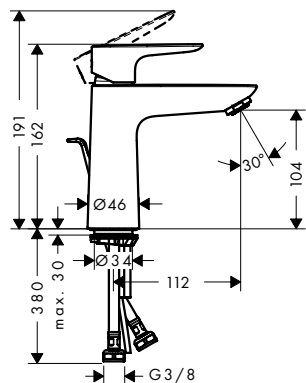

CoolStart - Talis E

Talis E Single lever basin mixer
110 CoolStart
with pop-up waste set

- consists of: single lever basin mixer, waste set
- ComfortZone 110
- projection 112 mm
- spray type: normal spray
- maximum flow rate at 3 bar: 5 l/min
- ceramic cartridge
- temperature limitation adjustable
- suitable for continuous flow water heaters
- pop-up waste set G 1¼
- material waste set: metal
- connection type: G ¾ connections
- connection dimension: DN15
- cold water in middle position

finish	code no.	Euro
Chrome	71713000	142.30
Brushed Bronze	71713140	213.40
Brushed Black	71713340	213.40
Chrome		
Matt Black	71713670	199.10
Matt White	71713700	199.10
Polished Gold Optic	71713990	213.40

Alternative products:

· Talis E Single lever basin mixer 110 CoolStart without waste set	Chrome	71714000	134.80
	Brushed Bronze	71714140	202.30
	Brushed Black	71714340	202.30
	Chrome		
	Matt Black	71714670	188.70
	Matt White	71714700	188.70
	Polished Gold Optic	71714990	202.30