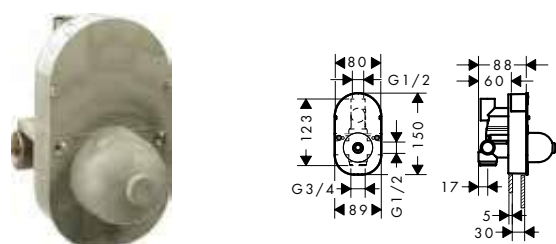

Basic set for single lever bath mixer for concealed installation

- ceramic cartridge
- temperature limitation adjustable
- installation depth: 55 - 83 mm
- connection dimension: DN15

Optional parts:

- Extension for basic set for single lever bath mixer for concealed installation

	31741180	124.50

	32498000	127.30