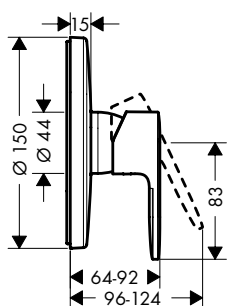

Single lever shower mixer for exposed installation projects pack (6 pcs.)

- 1 function
- connection type: s-shaped connections
- flow rate of hand shower at 3 bar: 15,7 l/min
- ceramic cartridge
- min. operating pressure: 1 bar
- max. operating pressure: 10 bar
- temperature limitation adjustable
- non-return valve
- with silencer
- suitable for continuous flow water heaters
- hose connection DN15
- connection dimension: DN15
- packaging unit: 6 pieces

Chrome	71647000	455.00

NEW