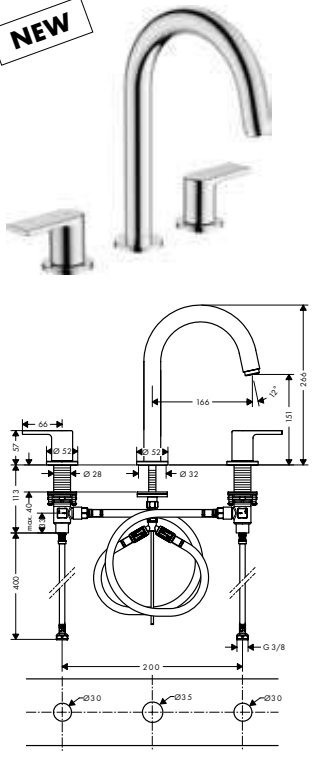

finish

code no.

Euro

NEW

Single lever basin mixer
with swivel spout
and pop-up waste set

- consists of: single lever basin mixer, waste set
- ComfortZone 200
- projection 166 mm
- swivel range 120°
- spray type: laminar spray
- maximum flow rate at 3 bar: 5 l/min
- ceramic cartridge
- suitable for continuous flow water heaters
- pop-up waste set G 1¼
- material waste set: synthetic
- connection type: G ¾ connections
- connection dimension: DN15

Chrome

71564000

167.00

NEW

3-hole basin mixer
with pop-up waste set

- consists of: 3-hole basin mixer, waste set
- ComfortZone 150
- projection 166 mm
- spray type: laminar spray
- maximum flow rate at 3 bar: 5 l/min
- ceramic valves hot/ cold 90°
- suitable for continuous flow water heaters
- pop-up waste set G 1¼
- material waste set: synthetic
- connection type: G ¾ connections
- connection dimension: DN15

Chrome

71563000

170.00

Matt Black

71563670

238.00

NEW

Single lever basin mixer
for concealed installation
wall-mounted
with spout 20,7 cm

- projection 207 mm
- spray type: normal spray
- maximum flow rate at 3 bar: 5 l/min
- ceramic cartridge
- suitable for continuous flow water heaters
- connection type: basic set
- connection dimension: DN15
- handle can be positioned on the right or left, depends on the basic set installation

Chrome

71578000

130.00

Matt Black

71578670

182.00

Required parts:

- Basic set for single lever basin mixer for concealed installation wall-mounted

13622180

220.50