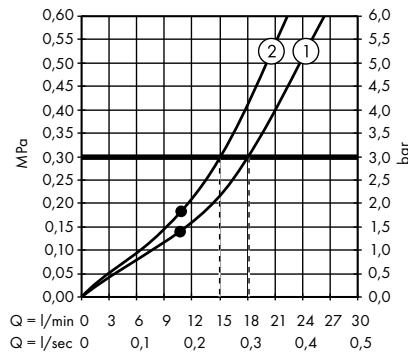

1. Rain
2. RainStream
3. Mono

· **Rainmaker Select** Overhead shower 460
2jet with shower arm
24005400, 24005600