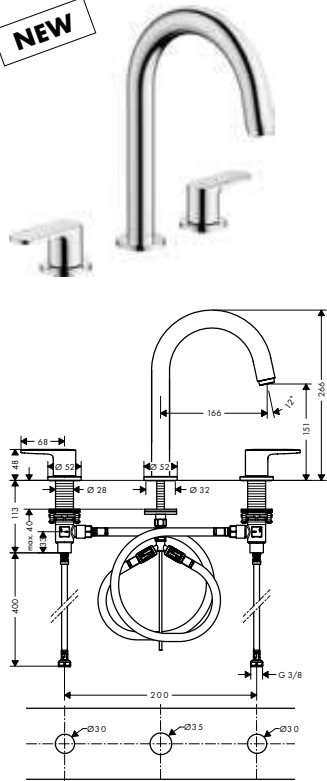

3-hole basin mixer with pop-up waste set

- consists of: 3-hole basin mixer, waste set
- ComfortZone 150
- projection 166 mm
- spray type: laminar spray
- maximum flow rate at 3 bar: 5 l/ min
- ceramic valves hot/ cold 90°
- suitable for continuous flow water heaters
- pop-up waste set G 1 1/4
- material waste set: synthetic
- connection type: G 3/8 connections
- connection dimension: DN15

Chrome
Matt Black

71553000
71553670

170.00
238.00