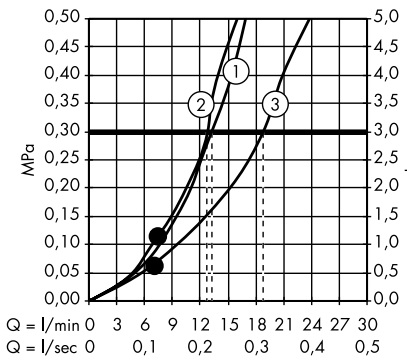

Croma 100 Classic Hand shower Multi
28539000