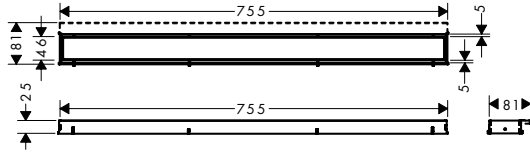

NEW

RainDrain Match Finish set shower drain 800 with height adjustable frame

- consists of: design grate, height adjustable frame, wall installation flange, Dryphon
- grate tileable on the rear, except for glass finishes (-450 and -610)
- easy to clean surface
- easy adjustment to tile thickness with height adjustable frame (7 - 18 mm)
- up to 60 l/ min drainage capacity
- where to use: new construction, renovation
- tile thickness: up to 18 mm
- suitable for any type of tile
- grate removal tool allows easy removal of the finish set
- type of odour seal: mechanical
- mounting type: wall-mounted, free in the floor
- wall mounting possible
- tile inlay depth: 12 mm
- grate material: Stainless Steel 304 (1.4301)
- suitable for primary and secondary drainage
- frame width: 62 mm
- grate width: 46 mm
- suitable for Rainmaker Select products with glass finish (-450 and -610)

finish	code no.	Euro
Chrome	56038000	281.00
White	56038450	449.00
Black	56038610	449.00
Matt Black	56038670	411.00
Matt White	56038700	411.00
Brushed Stainless Steel	56038800	187.00

- **NEW** **Required parts (choose one)**
- **uBox universal** Complete set for standard installation - 800 for shower drains finish sets
- **NEW** · **uBox universal** Complete set for flat installation - 800 for shower drains finish sets

56024180	379.00
56018180	379.00