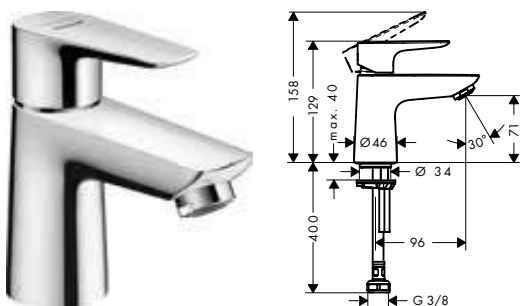

Pillar tap 80 for cold water or pre-adjusted water without waste set

- ComfortZone 80
- projection 96 mm
- spray type: normal spray
- maximum flow rate at 3 bar: 5 l/min
- ceramic cartridge
- for cold water connection
- connection type: G 3/8 connections
- connection dimension: DN15

Chrome	71706000	102.90