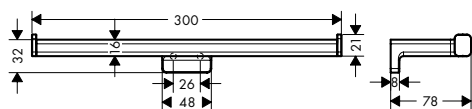

Toilet paper holder with cover

- wall-mounted
- material: metal
- with mounting material
- concealed fastening
- drilling distance: 26 mm
- diameter drill hole: 6 mm

finish	code no.	Euro
Chrome	41753000	49.90
Brushed Bronze	41753140	74.90
Brushed Black	41753340	79.90
Chrome		
Matt Black	41753670	69.90
Matt White	41753700	69.90
Polished Gold Optic	41753990	74.90

NEW