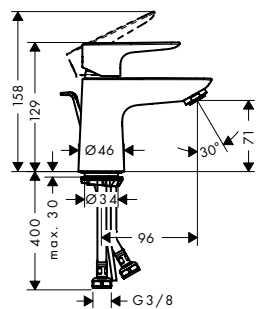

Talis E Single lever basin mixer
80 LowFlow
with pop-up waste set

- consists of: single lever basin mixer, waste set
- ComfortZone 80
- projection 96 mm
- spray type: normal spray
- maximum flow rate at 3 bar: 2,7 l/min
- ceramic cartridge
- temperature limitation adjustable
- suitable for continuous flow water heaters
- pop-up waste set G 1¼
- material waste set: metal
- connection type: G ¾ connections
- connection dimension: DN15

finish	code no.	Euro
Chrome	71705000	116.60

Alternative products:

· Talis E Single lever basin mixer 80 with pop-up waste set	Chrome	71700000	116.60