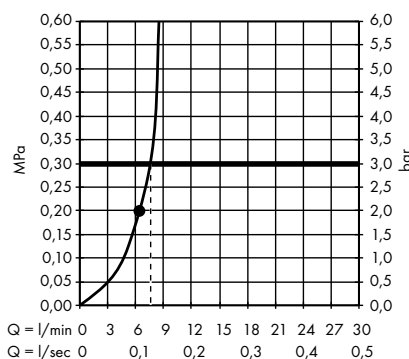

Raindance E Overhead shower 400/400
ljet EcoSmart 9 l/min
26253000