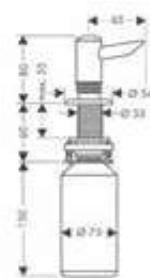

Soap-/ lotion dispenser

- material: metal
- filling capacity 300 ml

Chrome	40418000	108.90
Stainless Steel Finish	40418800	163.40

Measurements within scale drawings are in mm.