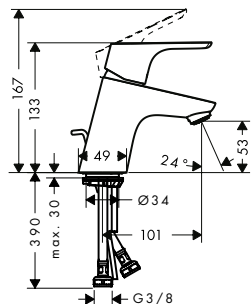

Single lever basin mixer 70 CoolStart with pop-up waste set

- consists of: single lever basin mixer, waste set
- ComfortZone 70
- projection 101 mm
- spray type: normal spray
- maximum flow rate at 3 bar: 5 l/ min
- ceramic cartridge
- temperature limitation adjustable
- suitable for continuous flow water heaters
- pop-up waste set G 1 1/4
- material waste set: metal
- connection type: G 3/8 connections
- connection dimension: DN15
- cold water in middle position

Chrome 31539000 112.70