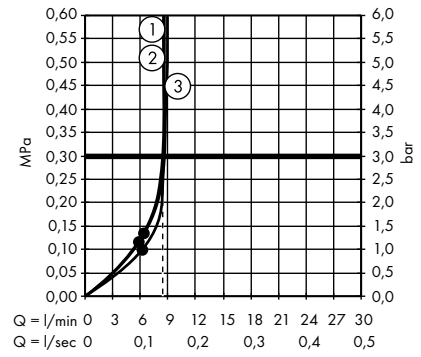

Pulsify S Hand shower 105 ljet Green
24121000, 24121670, 24121700

Croma Select E Hand shower Multi
26810400

1. Massage
2. IntenseRain
3. SoftRain

Croma Select E Hand shower Multi
EcoSmart 9 l/min
26811400