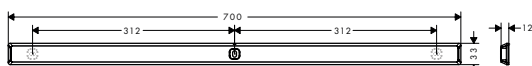

NEW

NEW

NEW

Wall bar 70 cm

- consists of: carrier bar, decorative bar
- wall-mounted
- suitable for horizontal and vertical installation
- ideal for tiles, glass, metal
- application - glue or drill
- including gluing set
- holding force: 6 kg
- material carrier bar: metal
- material decorative bar: plastic
- length: 700 mm
- concealed fastening
- drilling distance: 312 mm

Alternative sizes:

- Wall bar 50 cm

Optional parts:

- Mounting set (3 screws, 3 plugs)

finish

code no.

Euro

Matt Black
Matt White

27904670
27904700

29.90
29.90

**available from
April 2022**

Matt Black
Matt White

27902670
27902700

24.90
24.90

94268000

6.60

NEW