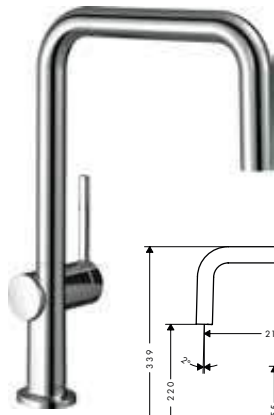

red dot winner 2020

red dot winner 2021

Talis M54 Single lever kitchen mixer U 220, 1jet

- ComfortZone 220
- swivel range adjustable in 4 steps 60°, 110°, 150° or 360°
- laminar spray
- connection dimension: DN15
- maximum flow rate at 3 bar: 9 l/min
- ceramic cartridge
- connection type: G 3/8 connections
- temperature limitation adjustable
- suitable for continuous flow water heaters

finish	code no.	Euro
Chrome	72806000	192.60
Matt Black	72806670	250.40
Stainless Steel Finish	72806800	250.40

Alternative products:

- **Talis M54** Single lever kitchen mixer U 220, Eco, 1jet

Chrome	72844000	192.60
Matt Black	72844670	250.40