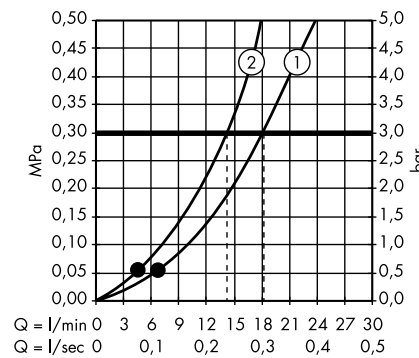

Crometta 85 Overhead shower Vario
28424000