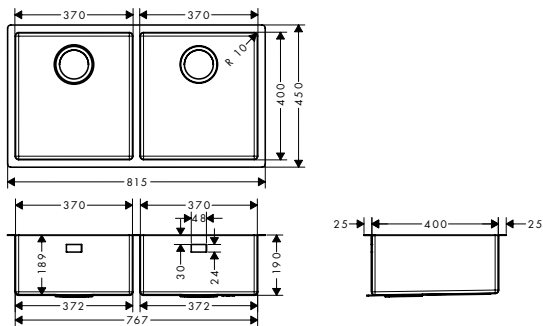

S719-U765 Under-mount sink 370/370

Stainless Steel	43430800	969.50

- cut-out dimensions: 763 x 398 mm
- material: stainless steel
- number of bowls: 2 main bowls
- cabinet size: 90 cm
- type of installation: undermount, flat on the countertop (self-rimming) or flush-mount installation
- corner radius: 10 mm
- sink depth: 190 mm
- waste set not included - please order one waste set from the required parts

Required parts (choose one)

· D15-10 Manual waste and overflow set for double bowl	Stainless Steel	43922800	44.60
· D15-11 Automatic waste and overflow set for double bowl	Stainless Steel	43932800	72.60

Optional parts:

· F15 Cutting board walnut		40960000	133.20
· F16 Cutting board oak		40961000	100.00
· F14 Multifunctional strainer	Matt Black	40963000	21.70
· F17 Mobile drainboard	Stainless Steel	40962800	86.70