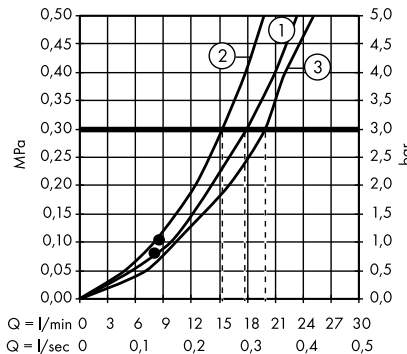

1. Overhead shower
2. Hand shower
3. Bath spout

Croma Select S Showerpipe 180 2jet with single lever mixer
27255400