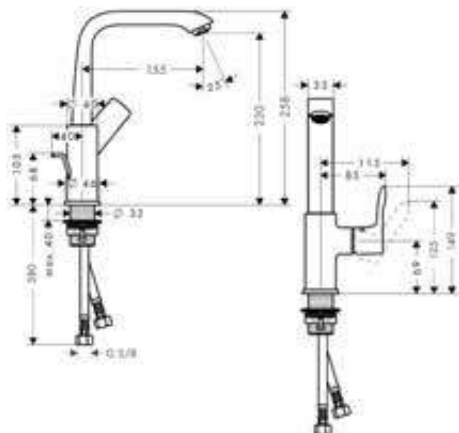

Single lever basin mixer 230 with pop-up waste set

- consists of: single lever basin mixer, waste set
- ComfortZone 230
- projection 155 mm
- swivel range 120°
- spray type: normal spray
- maximum flow rate at 3 bar: 5 l/ min
- ceramic cartridge
- temperature limitation adjustable
- suitable for continuous flow water heaters
- pop-up waste set G 1 1/4
- material waste set: metal
- connection type: G 3/8 connections
- connection dimension: DN15
- handle position on the side: bottom-side at the base body (not suitable for wash bowls)

Alternative products:

- Single lever basin mixer 230 with push-open waste set
- Single lever basin mixer 230 without waste set

finish	code no.	Euro
Chrome	31087000	330.10

Chrome	31187000	330.10
Chrome	31081000	322.80