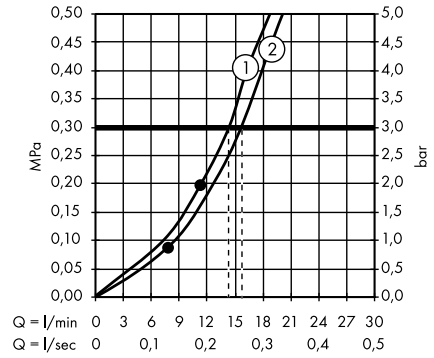

Raindance S Showerpipe 300 1jet with thermostat
27114000

1. Overhead shower
2. Hand shower