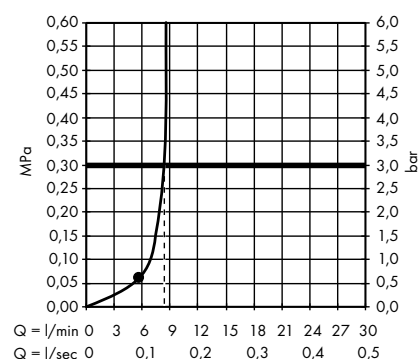

Vernis Blend Overhead shower 200 1jet
EcoSmart
26277000, 26277670