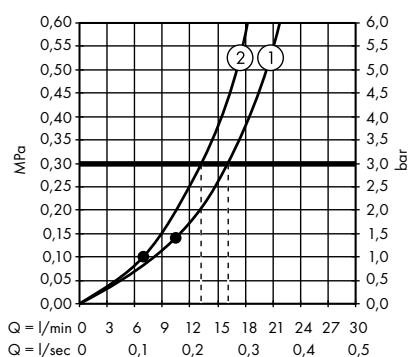

1. Overhead shower
2. Hand shower

Croma Select S Showerpipe 280 1jet
with thermostat and hand shower Raindance
Select S 120 3jet
26890XXX