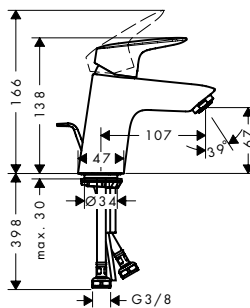

LowFlow - Logis

Logis Single lever basin mixer
70 LowFlow
with pop-up waste set

- consists of: single lever basin mixer, waste set
- ComfortZone 70
- projection 107 mm
- spray type: normal spray
- maximum flow rate at 3 bar: 3,5 l/min
- ceramic cartridge
- temperature limitation adjustable
- suitable for continuous flow water heaters
- pop-up waste set G 1 1/4
- material waste set: synthetic
- connection type: G 3/8 connections
- connection dimension: DN15

Chrome

71078000

81.90

Alternative products:

- **Logis** Single lever basin mixer 70 without waste set
- **Logis** Single lever basin mixer 70 with push-open waste set
- **Logis** Single lever basin mixer 70 with 2 flow rates without waste set
- **Logis** Single lever basin mixer 70 with metal pop-up waste set

Chrome

71071000

76.10

Chrome

71077000

81.90

Chrome

71076000

76.10

Chrome

71170000

93.30