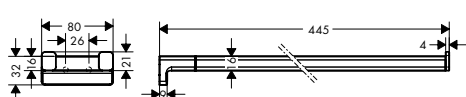

Towel rack with towel holder

- wall-mounted
- material: metal
- material holder: plastic
- length: 648 mm
- with mounting material
- concealed fastening
- drilling distance: 626 mm
- diameter drill hole: 6 mm

Chrome	41751000	142.70
Brushed Bronze	41751140	214.00
Brushed Black	41751340	228.30
Chrome		
Matt Black	41751670	199.70
Matt White	41751700	199.70
Polished Gold Optic	41751990	214.00

NEW