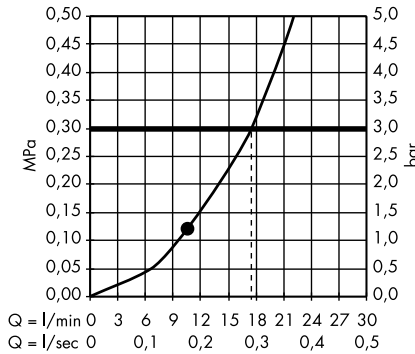

Raindance S Overhead shower 180 ljet with ceiling connector
27478000