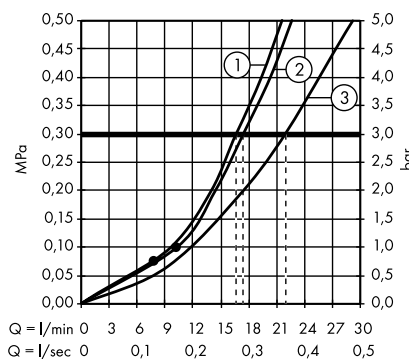

Croma Showerpipe 220 1jet with bath thermostat
27223000

1. Overhead shower
2. Hand shower
3. Bath spout