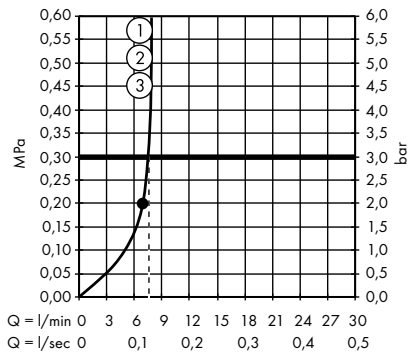

1. Mono
2. Rain
3. RainStream

· **Rainmaker Select** Overhead shower 460
3jet EcoSmart 9 l/min with ceiling connector
24016400