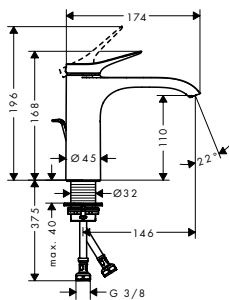

Basin

NEW

red dot
red dot winner 2021

NEW

Single lever basin mixer 80 with pop-up waste set

- consists of: single lever basin mixer, waste set
- ComfortZone 80
- projection 133 mm
- spray type: WaterfallStream
- maximum flow rate at 3 bar: 5 l/ min
- ceramic cartridge
- temperature limitation adjustable
- suitable for continuous flow water heaters
- pop-up waste set G 1 1/4
- material waste set: metal
- connection type: G 3/8 connections
- connection dimension: DN15

finish	code no.	Euro
Chrome	75010000	145.00
Matt Black	75010670	203.00
Matt White	75010700	203.00

Alternative products:

· Single lever basin mixer 80 without waste set	Chrome	75012000	138.00
	Matt Black	75012670	193.20
	Matt White	75012700	193.20

NEW

red dot
red dot winner 2021

red dot
red dot winner 2021

NEW

NEW

NEW

Single lever basin mixer 110 with pop-up waste set

- consists of: single lever basin mixer, waste set
- ComfortZone 110
- projection 146 mm
- spray type: WaterfallStream
- maximum flow rate at 3 bar: 5 l/ min
- ceramic cartridge
- temperature limitation adjustable
- suitable for continuous flow water heaters
- pop-up waste set G 1 1/4
- material waste set: metal
- connection type: G 3/8 connections
- connection dimension: DN15

finish	code no.	Euro
Chrome	75020000	165.00
Matt Black	75020670	231.00
Matt White	75020700	231.00

Alternative products:

· Single lever basin mixer 110 without waste set	Chrome	75022000	158.00
	Matt Black	75022670	221.20
	Matt White	75022700	221.20
· Single lever basin mixer 110 CoolStart with pop-up waste set	Chrome	75023000	165.00
	Matt Black	75023670	231.00
	Matt White	75023700	231.00
· Single lever basin mixer 110 CoolStart without waste set	Chrome	75024000	158.00
	Matt Black	75024670	221.20
	Matt White	75024700	221.20

NEW

red dot
red dot winner 2021