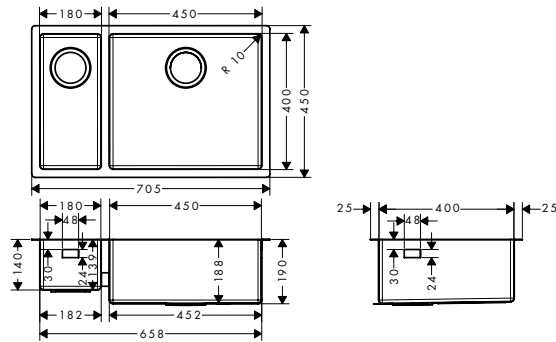

Sinks

S719-U655 Under-mount sink 180/450

finish	code no.	Euro
Stainless Steel	43429800	890.60

- cut-out dimensions: 653 x 398 mm
- material: stainless steel
- number of bowls: 1 main bowl and 1 additional bowl
- cabinet size: 80 cm
- type of installation: undermount, flat on the countertop (self-rimming) or flush-mount installation
- position overflow: on the right side of the main bowl
- corner radius: 10 mm
- sink depth: 190 mm
- depth half sink: 135 mm
- waste set not included - please order one waste set from the required parts

Required parts (choose one)

· D15-10 Manual waste and overflow set for double bowl	Stainless Steel	43922800	44.60
· D15-11 Automatic waste and overflow set for double bowl	Stainless Steel	43932800	72.60

Optional parts:

· F15 Cutting board walnut		40960000	133.20
· F16 Cutting board oak		40961000	100.00
· F17 Mobile drainboard	Stainless Steel	40962800	86.70
· F14 Multifunctional strainer	Matt Black	40963000	21.70