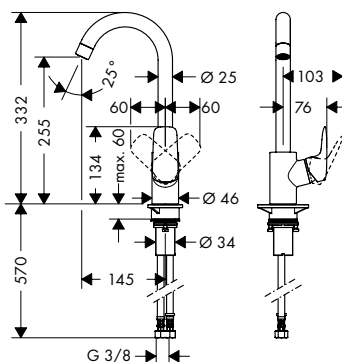

Logis M31

Logis M31 Single lever kitchen mixer 260, 1jet

finish

code no.

Euro

Chrome

71835000

148.80

- handle can be positioned on the right or left
- ComfortZone 260
- swivel range adjustable in 3 steps 110°, 150° or 360°
- normal spray
- connection dimension: DN15
- maximum flow rate at 3 bar: 12 l/ min
- ceramic cartridge
- connection type: G 3/8 connections
- temperature limitation adjustable
- suitable for continuous flow water heaters

Alternative products:

- **Logis M31** Single lever kitchen mixer 260, Eco, 1jet

Chrome

71861000

148.80