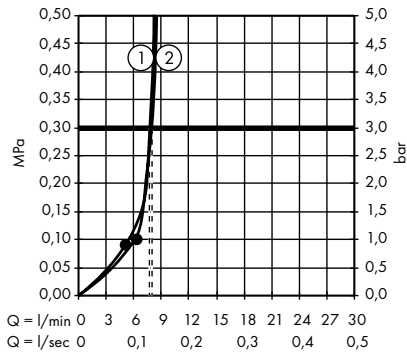

Croma Select E Overhead shower 180 2jet
EcoSmart 9 l/min
26528000, 26528400