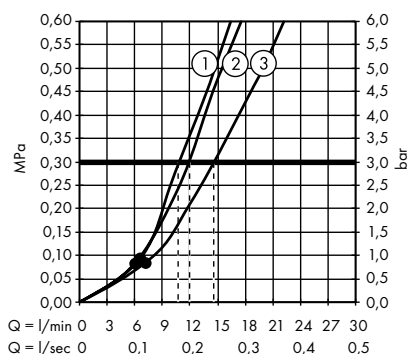

Croma Select S Hand shower Vario # 26802400

1. TurboRain
2. IntenseRain
3. Rain