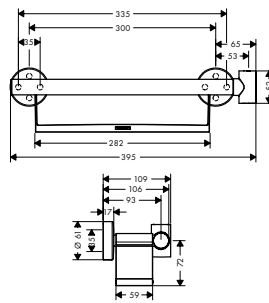

Unica Comfort grab bar

Unica Grab handle Comfort with shelf and shower holder

- consists of: grab bar, shelf, shower holder
- TÜV certified
- shower holder can be installed on both sides
- shower holder can be removed
- shelf made of plastic, finish white
- shelf can be removed for cleaning
- fixed holding position
- for hoses with conical nut
- handle bar diameter: 25 mm
- brass