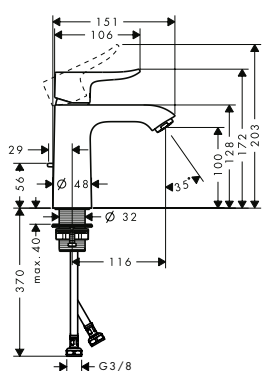

247.70

Chrome

31074000

362.10

Single lever basin mixer 110 CoolStart with pop-up waste set

- consists of: single lever basin mixer, waste set
- ComfortZone 110
- spray type: normal spray
- maximum flow rate at 3 bar: 5 l/min
- ceramic cartridge
- temperature limitation adjustable
- suitable for continuous flow water heaters
- pop-up waste set G 1 1/4
- material waste set: metal
- connection type: G 3/8 connections
- connection dimension: DN15
- cold water in middle position