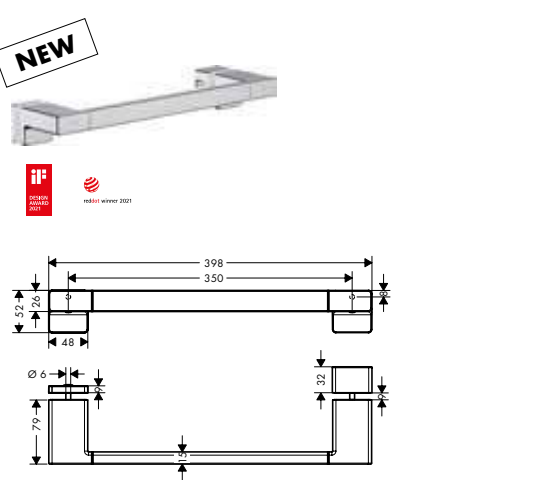

Shower door handle

- material: metal
- material holder: metal
- thickness of glass: 6 - 12 mm
- with mounting material
- concealed fastening
- drilling distance: 350 mm
- diameter drill hole: 6 mm
- can be used simultaneously as a bath towel holder

Chrome	41759000	68.30
Brushed Bronze	41759140	102.40
Brushed Black	41759340	109.20
Chrome		
Matt Black	41759670	95.60
Matt White	41759700	95.60
Polished Gold Optic	41759990	102.40