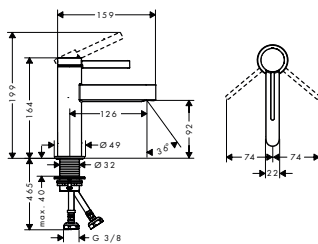

Basin

NEW

Single lever basin mixer 100 with push-open waste set

- consists of: single lever basin mixer, waste set
- ComfortZone 100
- projection 126 mm
- spray type: laminar spray
- maximum flow rate at 3 bar: 5 l/ min
- ceramic cartridge
- temperature limitation adjustable
- suitable for continuous flow water heaters
- push-open waste set G 1¼
- material waste set: metal
- connection type: G ¾ connections
- connection dimension: DN15

finish	code no.	Euro
Chrome	76010000	171.00
Matt Black	76010670	239.40
Matt White	76010700	239.40

NEW