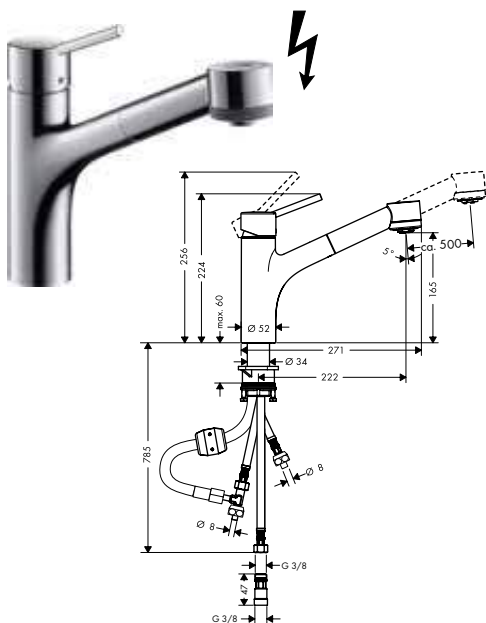

73860000

406.80

Stainless Steel Finish 73860800

510.00

- consists of: single lever kitchen mixer, hose box
- ComfortZone 170
- swivel range 150°
- normal spray, shower spray
- lockable shower spray, spray returns automatically through handle closing
- connection dimension: DN15
- maximum flow rate at 3 bar: 10 l/ min
- ceramic cartridge
- connection type: G 3/8 connections
- temperature limitation adjustable
- integrated non-return valve
- suitable for continuous flow water heaters
- sBox for quiet, smooth and protected hose guidance in the cabinet, under the countertop
- extension length up to 76 cm