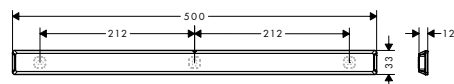

Accessories

		finish	code no.	Euro
	Bath-accessory set 5 in 1 · consists of: towel rack with towel holder, roll holder, toilet brush, towel hook double Consisting of: · Towel rack with towel holder (# 41720000) · Bath towel rail (# 41716000) · Towel hook double (# 41725000) · Toilet brush holder wall-mounted (# 41722000) · Toilet paper holder with cover (# 41723000)	Chrome	41728000	199.70
	Bath-accessory set 3 in 1 · consists of: double bath towel rail, roll holder, toilet brush Consisting of: · Double bath towel rail (# 41712000) · Toilet paper holder with cover (# 41723000) · Toilet brush holder wall-mounted (# 41722000)	Chrome	41727000	122.10

WallStoris

NEW · consists of: carrier bar, decorative bar · wall-mounted · suitable for horizontal and vertical installation · ideal for tiles, glass, metal · application - glue or drill · including gluing set · holding force: 6 kg · material carrier bar: metal · material decorative bar: plastic · length: 500 mm · concealed fastening · drilling distance: 212 mm	Matt Black	27902670	24.90
	Matt White	27902700	24.90
			available from April 2022
NEW · Wall bar 70 cm	Matt Black	27904670	29.90
	Matt White	27904700	29.90
NEW · Mounting set (3 screws, 3 plugs)		94268000	6.60

Measurements within scale drawings are in mm.