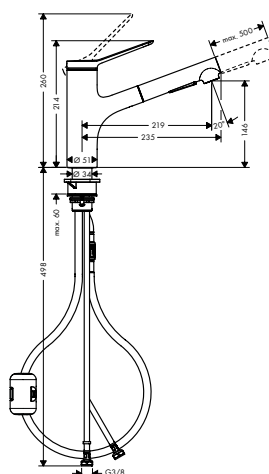

Zesis M33

NEW

Zesis M33 Single lever kitchen mixer 150, pull-out spray, 2jet

Chrome	74800000	160.00
Matt Black	74800670	220.00
Stainless Steel Finish	74800800	210.00

- ComfortZone 150
- swivel range 150°
- laminar spray, shower spray
- lockable shower spray, spray returns through pressing spray diverter and spray returns automatically through handle closing
- quick connect hose
- connection dimension: DN15
- maximum flow rate at 3 bar: 8,2 l/min
- ceramic cartridge
- connection type: G 3/8 connections
- temperature limitation adjustable
- integrated non-return valve
- suitable for continuous flow water heaters