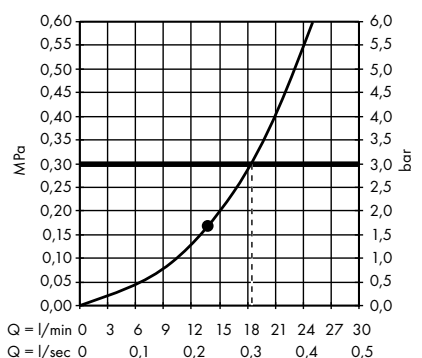

Raindance S Overhead shower 240 ljet
PowderRain with shower arm
27607000