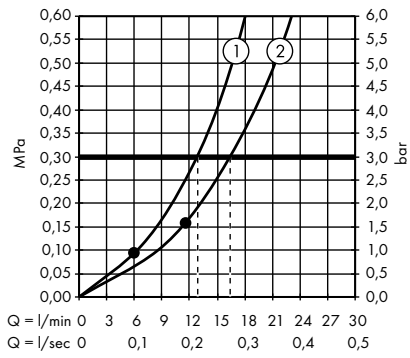

Raindance E Showerpipe 300 1jet with ShowerTablet 350
27361000

1. Hand shower
2. Overhead shower