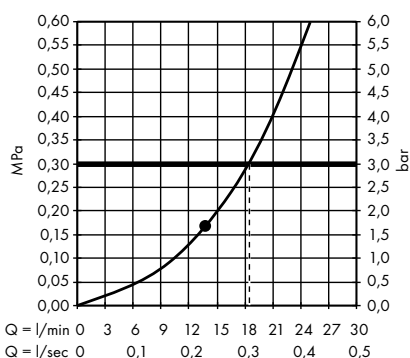

Raindance S Overhead shower 240 ljet
PowderRain with ceiling connector
27620000