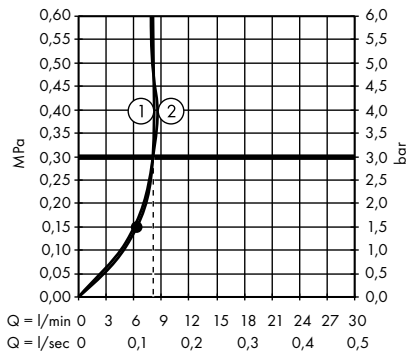

Raindance E Showerpipe 300 1jet EcoSmart 9 l/min with ShowerTablet 350
27362000

1. Hand shower
2. Overhead shower