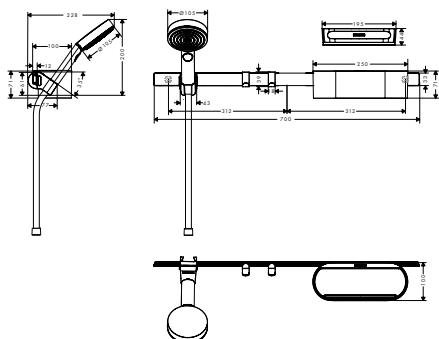

NEW
NEW
NEW
NEW
NEW

Consisting of:

- Hand shower 105 3jet Activation EcoSmart (# 24101XXX)
- Shower hose 160 cm (# 28276XXX)
- Wall bar 70 cm (# 27904XXX)
- Storage basket deep (# 27912XXX)
- Towel hook wide (# 27914XXX)
- Push slider (# 27917XXX)
- Squeegee (# 27916XXX)