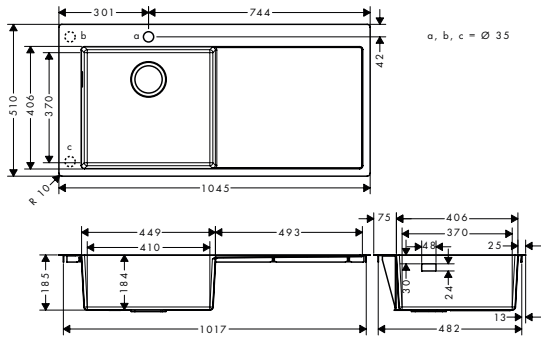

S716-F450 Built-in sink 450 with drainboard right

finish	code no.	Euro
Stainless Steel	43331800	931.30

- cut-out dimensions: 1025 x 490 mm
- material: stainless steel
- number of bowls: 1 main bowl
- with drainage
- predrilled tap hole
- orientation: bowl left
- cabinet size: 60 cm
- type of installation: flat on the countertop (self-rimming) or flush-mount installation
- position overflow: on the left side of the bowl
- tap ledge reinforcing for a tight and stable seating of the kitchen mixer
- for installation in worktops from 25 mm
- corner radius: 10 mm
- sink depth: 190 mm
- waste set not included - please order one waste set from the required parts

Required parts:

· D14-10 Manual waste and overflow set for single bowl	Stainless Steel	43921800	26.80

Optional parts:

· F14 Multifunctional strainer	Matt Black	40963000	21.70