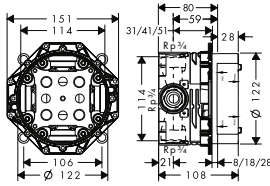

Basic set iBox universal

01800180	137.30

- suitable for all shower, bath tub and thermostat finish sets for concealed installation
- connection thread Rp 3/4
- rotationally-symmetric installation
- sound-decoupled installation
- connection dimension: DN20

Alternative products:

· Basic set iBox universal with shut-off unit	01850180	178.40

Optional parts:

· Extension iBox universal basic set 2.5 cm	13595000	50.40
· Fastening rail set for iBox universal	96615000	35.80
· Assembly aid for iBox universal	93500000	13.00