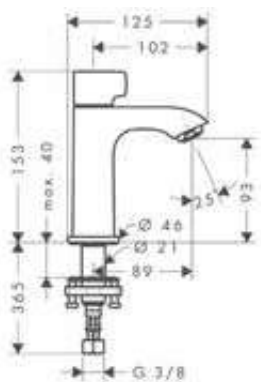

Pillar tap 100 for cold water or pre-adjusted water without waste set

- ComfortZone 100
- projection 89 mm
- spray type: normal spray
- maximum flow rate at 3 bar: 5 l/min
- ceramic valves 90°
- for cold water connection
- connection type: G 3/8 connection hose
- connection dimension: DN15

Chrome 31166000 220.20