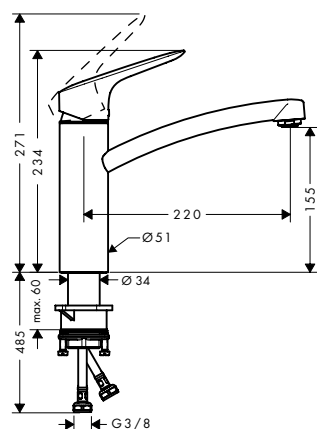

Logis M31 Single lever kitchen mixer 160, 1jet

Chrome

71832000

115.30

- ComfortZone 160
- swivel range 360°
- normal spray
- connection dimension: DN15
- maximum flow rate at 3 bar: 12 l/ min
- ceramic cartridge
- connection type: G 3/8 connections
- temperature limitation adjustable
- suitable for continuous flow water heaters

Alternative products:

- **Logis M31** Single lever kitchen mixer 160, installation in front of a window, 1jet
- **Logis M31** Single lever kitchen mixer 160, Eco, 1jet
- **Logis M31** Single lever kitchen mixer 160, CoolStart, EcoSmart, 1jet

Chrome

71833000

147.70

Chrome

71860000

115.30

Chrome

71839000

115.30