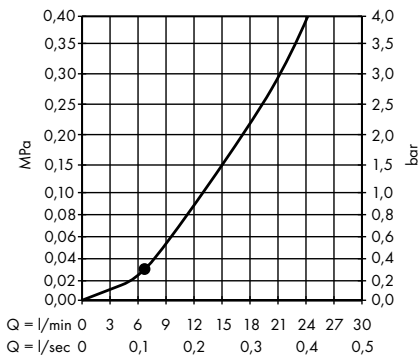

1. Massage
2. Shampoo
3. Normal
4. Rain

Crometta E Overhead shower 240 ljet
26726000

Crometta E Overhead shower 240 ljet
EcoSmart 9 l/min
26727000

Crometta E Overhead shower 240 ljet
LowPressure
26722000