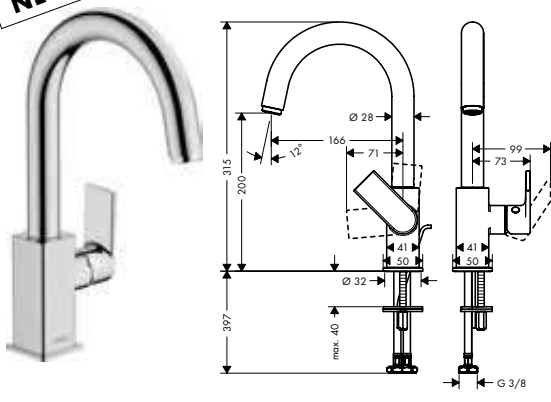

finish

code no.

Euro

NEW

Single lever basin mixer
with swivel spout
and pop-up waste set

- consists of: single lever basin mixer, waste set
- ComfortZone 200
- projection 166 mm
- swivel range 120°
- spray type: laminar spray
- maximum flow rate at 3 bar: 5 l/min
- ceramic cartridge
- suitable for continuous flow water heaters
- pop-up waste set G 1¼
- material waste set: synthetic
- connection type: G ¾ connections
- connection dimension: DN15

Chrome

71564000

167.00

NEW