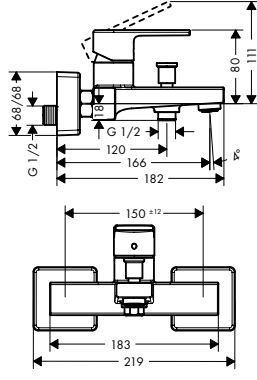

NEW

6x

Single lever bath mixer for exposed installation project pack (6 pcs.)

- 2 functions
- projection 166 mm
- connection type: s-shaped connections
- spray type mixer: normal spray
- maximum flow rate at 3 bar: 22,5 l/ min
- flow rate for bath spout at 3 bar: 22,5 l/ min
- flow rate of hand shower at 3 bar: 15,7 l/ min
- min. operating pressure: 1 bar
- max. operating pressure: 10 bar
- ceramic cartridge
- temperature limitation adjustable
- diverter with automatic resetting
- with silencer
- suitable for continuous flow water heaters
- connection dimension: DN15
- packaging unit: 6 pieces

Chrome 71457000 688.00

NEW

Single lever bath mixer for concealed installation for iBox universal

- 2 functions
- connection type: basic set
- flow rate upper outlet: 21 l/ min
- flow rate lower outlet: 29 l/ min
- min. operating pressure: 1 bar
- max. operating pressure: 10 bar
- ceramic cartridge
- temperature limitation adjustable
- diverter with automatic resetting
- suitable for continuous flow water heaters

Chrome 71468000 112.70
Matt Black 71468670 157.80

NEW

Alternative products:

- Single lever bath mixer for concealed installation with integrated security combination according to EN1717 for iBox universal

Chrome 71469000 149.40
Matt Black 71469670 209.20

Required parts:

- Basic set iBox universal

01800180 137.30

Basic set iBox universal

- suitable for all shower, bath tub and thermostat finish sets for concealed installation
- connection thread Rp 3/4
- rotationally-symmetric installation
- sound-decoupled installation
- connection dimension: DN20

01800180 137.30

Alternative products:

- Basic set iBox universal with shut-off unit

01850180 178.40

Optional parts: