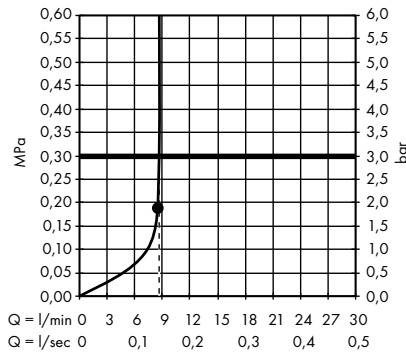

Rainfinity Overhead shower 250 ljet
EcoSmart
26229000, 26229140, 26229340,
26229670, 26229700, 26229990