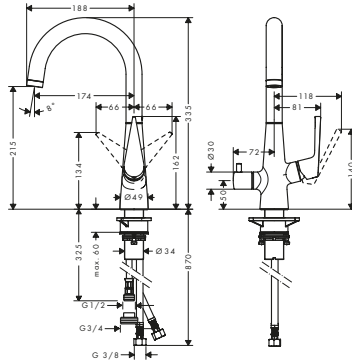

finish

code no.

Euro

Talis M51 Single lever kitchen mixer 220, device shut-off valve, 1 jet

Chrome

72811000

319.70

- ComfortZone 220
- swivel range adjustable in 3 steps 110°, 150° or 360°
- normal spray
- with integrated shut-off valve
- connection dimension: DN15
- maximum flow rate at 3 bar: 10 l/ min
- ceramic cartridge
- connection type: G 3/8 connections
- temperature limitation adjustable
- suitable for continuous flow water heaters