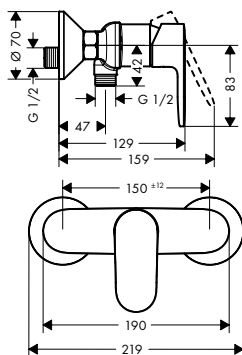

Shower

NEW

Single lever shower mixer for exposed installation

- 1 function
- connection type: s-shaped connections
- flow rate of hand shower at 3 bar: 15,7 l/min
- ceramic cartridge
- min. operating pressure: 1 bar
- max. operating pressure: 10 bar
- temperature limitation adjustable
- non-return valve
- with silencer
- suitable for continuous flow water heaters
- hose connection DN15
- connection dimension: DN15

finish	code no.	Euro
Chrome	71640000	77.40
Matt Black	71640670	108.40

NEW

Alternative products:

- Single lever shower mixer for exposed installation with 2 flow rates

Chrome	71646000	77.40

NEW

6x