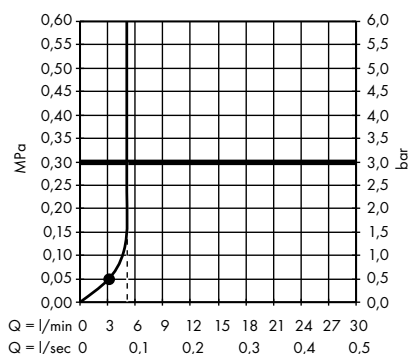

The consumption was measured in combination with the appropriate fittings (thermostat/mixer/in-wall valve) to reflect actual application in practice.

Crometta Hand shower 1jet Green 6 l/min
26334400