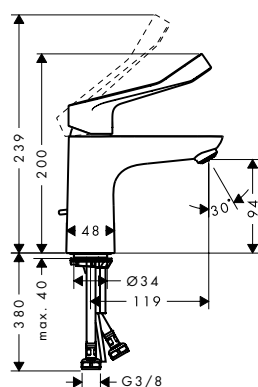

Alternative products:

- **Focus** Single lever basin mixer 70 with extra long handle without waste set Chrome 31914000 117.40

Focus Single lever basin mixer
100 with extra long handle
12,1 cm and pop-up waste set