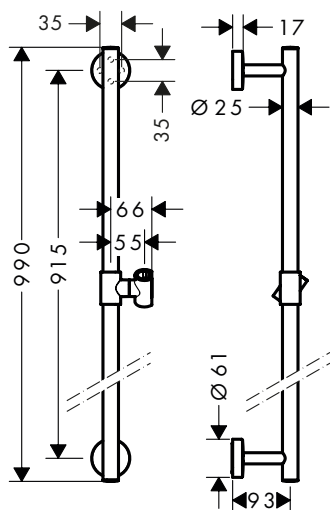

Optional parts:

· Unica Grab handle Comfort with shelf and shower holder	White/Chrome	26328400	149.40
· Unica Foot support Comfort	Chrome	26329000	153.30

Unica Shower bar Comfort 90 cm

Chrome 26402000 200.30