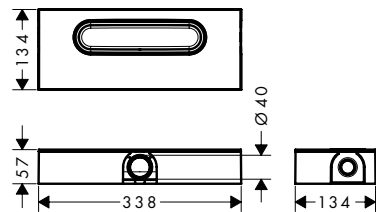

Alternative products:

NEW	· uBox universal Base set for finish sets for flat installation	01000180	160.00
NEW	· uBox universal Base set for finish sets for vertical installation	01002180	160.00

NEW