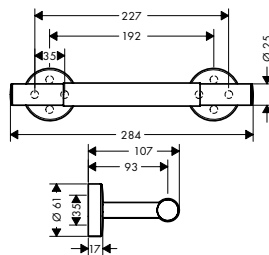

Unica Comfort foot rest

Unica Foot support Comfort

- TÜV certified
- antislip foot rest
- metal

Chrome	26329000	153.30

Thermostatic mixers