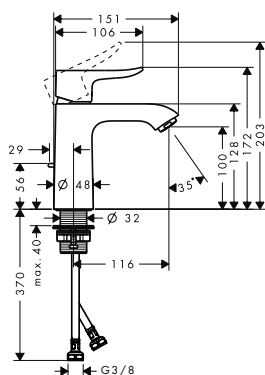

Single lever basin mixer 110 with pop-up waste set

- consists of: single lever basin mixer, waste set
- ComfortZone 110
- projection 116 mm
- spray type: normal spray
- maximum flow rate at 3 bar: 5 l/min
- ceramic cartridge
- temperature limitation adjustable
- suitable for continuous flow water heaters
- pop-up waste set G 1 1/4
- material waste set: metal
- connection type: G 3/8 connections
- connection dimension: DN15

Chrome

31080000

249.40

Alternative products:

- Single lever basin mixer 110 without waste set
- Single lever basin mixer 110 LowFlow with pop-up waste set
- Single lever basin mixer 110 LowFlow without waste set
- Single lever basin mixer 110 for vented hot water cylinders with pop-up waste set

Chrome

31084000

242.00

Chrome

31203000

253.70

Chrome

31204000

247.70

Chrome

31074000

362.10