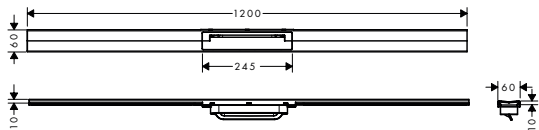

NEW

RainDrain Flex Finish set shower drain 1200 cuttable

- consists of: design grate with removable cover, Dryphon
- can be shortened on site
- easy to clean surface
- height adjustable by 10 mm
- up to 60 l/ min drainage capacity
- where to use: new construction, renovation
- grate removal tool allows easy removal of the finish set
- with integrated slope
- type of odour seal: mechanical
- mounting type: two-sided
- grate material: Stainless Steel 304 (1.4301)
- suitable for primary drainage
- grate width: 60 mm

finish	code no.	Euro
Chrome	56047000	479.00
Brushed Bronze	56047140	588.00
Brushed Black	56047340	588.00
Chrome		
Matt Black	56047670	479.00
Matt White	56047700	479.00
Brushed Stainless	56047800	342.00
Steel		
Polished Gold Optic	56047990	588.00

Required parts (choose one)

NEW	uBox universal Base set for finish sets for standard installation	01001180	160.00
NEW	uBox universal Base set for finish sets for flat installation	01000180	160.00
NEW	uBox universal Base set for finish sets for vertical installation	01002180	160.00

Alternative products:

NEW	RainDrain Flex Finish set shower drain 1200 cuttable for wall mounting		
	Chrome	56054000	479.00
	Brushed Bronze	56054140	588.00
	Brushed Black	56054340	588.00
	Chrome		
	Matt Black	56054670	479.00
	Matt White	56054700	479.00
	Brushed Stainless	56054800	342.00
	Steel		
	Polished Gold Optic	56054990	588.00