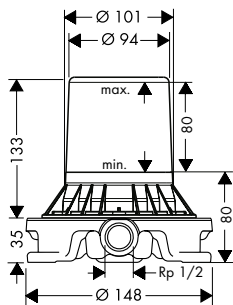

Basic set for mixers floor-standing

10452180 459.80

- for mounting on unfinished floor
- suitable for single lever bath mixer, single lever basin mixer and bath spout floor-standing
- connection dimension: DN15

Optional parts:

- Sealing foil for basic set bath mixer floor-standing 96441000 127.30