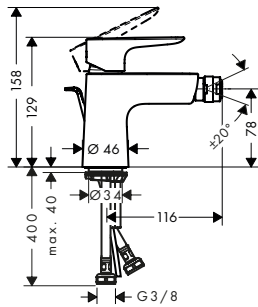

Bidet

Single lever bidet mixer with pop-up waste set

- consists of: single lever bidet mixer, waste set
- projection 116 mm
- aerator with ball pivot
- spray type: normal spray
- maximum flow rate at 3 bar: 5 l/ min
- ceramic cartridge
- temperature limitation adjustable
- suitable for continuous flow water heaters
- material waste set: metal
- connection type: G 3/8 connections
- connection dimension: DN15

finish	code no.	Euro
Chrome	71720000	142.30
Brushed Bronze	71720140	213.40
Brushed Black	71720340	213.40
Chrome		
Matt Black	71720670	199.10
Matt White	71720700	199.10
Polished Gold Optic	71720990	213.40

Alternative products:

- Single lever bidet mixer with push-open waste set

Chrome	71721000	142.30