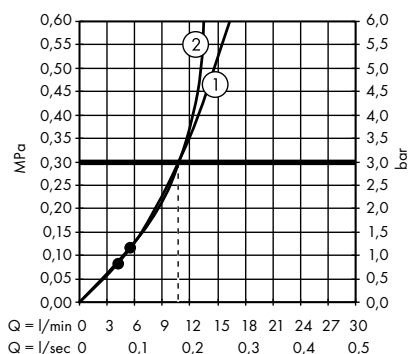

1. Overhead shower
2. Hand shower

Pulsify S Showerpipe 260 1jet
with ShowerTablet Select 400
24220000

1. Hand shower
2. Overhead shower

Croma Select E Showerpipe 180 2jet
with thermostat
27256400

1. Overhead shower
2. Hand shower