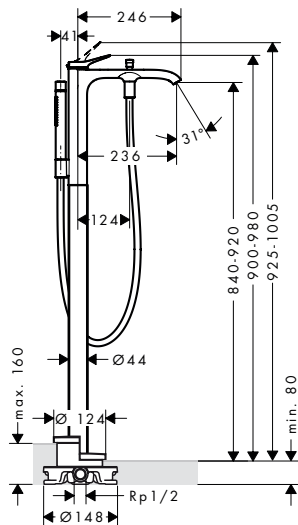

NEW

Single lever bath mixer floor-standing

finish	code no.	Euro
Chrome	75445000	1,350.00
Matt Black	75445670	1,890.00
Matt White	75445700	1,890.00

- consists of: single lever bath mixer floor standing, baton hand shower, shower hose, shower holder
- 2 functions
- projection 236 mm
- connection type: basic set
- spray type mixer: WaterfallStream
- spray type hand shower: Rain, Mono
- maximum flow rate at 3 bar: 21,3 l/min
- flow rate for bath spout at 3 bar: 21,3 l/min
- flow rate of hand shower at 3 bar: 13,4 l/min
- min. operating pressure: 1 bar
- max. operating pressure: 10 bar
- ceramic cartridge
- temperature limitation adjustable
- diverter with automatic resetting
- non-return valve
- connection dimension: DN15

Consisting of:

- Shower hose 125 cm (# 28272XXX)

Required parts:

- Basic set for mixers floor-standing

10452180	459.80

Optional parts:

- Sealing foil for basic set bath mixer floor-standing

96441000	127.30