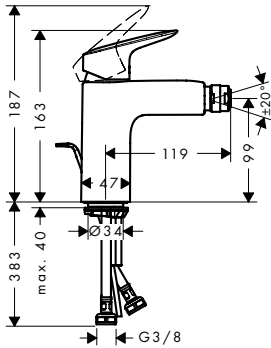

Bidet

Single lever bidet mixer 70 with pop-up waste set

finish

code no.

Euro

Chrome

71204000

87.70

- consists of: single lever bidet mixer, waste set
- projection 119 mm
- aerator with ball pivot
- spray type: normal spray
- maximum flow rate at 3 bar: 7,2 l/ min
- ceramic cartridge
- temperature limitation adjustable
- suitable for continous flow water heaters
- material waste set: synthetic
- connection type: G 3/8 connections
- connection dimension: DN15

Alternative products:

- Single lever bidet mixer 70 with metal pop-up waste set

Chrome

71203000

95.80

Single lever bidet mixer 100 with pop-up waste set

Chrome

71200000

111.20

- consists of: single lever bidet mixer, waste set
- projection 119 mm
- aerator with ball pivot
- spray type: normal spray
- maximum flow rate at 3 bar: 7,2 l/ min
- ceramic cartridge
- temperature limitation adjustable
- suitable for continous flow water heaters
- material waste set: synthetic
- connection type: G 3/8 connections
- connection dimension: DN15

NEW

Single lever bidet mixer 110 Fine with pop-up waste set

Chrome

71201000

109.00

- consists of: single lever bidet mixer, waste set
- projection 112 mm
- aerator with ball pivot
- spray type: normal spray
- maximum flow rate at 3 bar: 5 l/ min
- ceramic cartridge
- temperature limitation adjustable
- suitable for continous flow water heaters
- material waste set: synthetic
- connection type: G 3/8 connections
- connection dimension: DN15