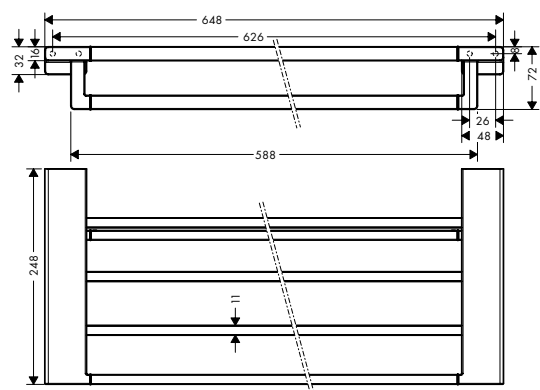

Double bath towel rail

- wall-mounted
- material: metal
- material holder: metal
- length: 648 mm
- with mounting material
- concealed fastening
- drilling distance: 626 mm
- diameter drill hole: 6 mm

Chrome	41743000	68.30
Brushed Bronze	41743140	102.40
Brushed Black	41743340	109.20
Chrome		
Matt Black	41743670	95.60
Matt White	41743700	95.60
Polished Gold Optic	41743990	102.40

NEW