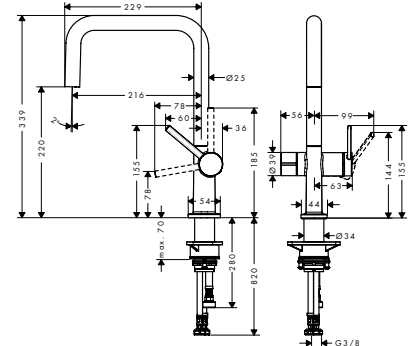

red dot winner 2020

Talis M54 Single lever kitchen mixer U 220, device shut-off valve, 1jet

- ComfortZone 220
- swivel range adjustable in 4 steps 60°, 110°, 150° or 360°
- laminar spray
- with integrated shut-off valve
- device connection DN20
- connection dimension: DN15
- maximum flow rate at 3 bar: 8 l/min
- ceramic cartridge
- connection type: G 3/8 connections
- temperature limitation adjustable
- suitable for continuous flow water heaters
- tap hole with Ø 35 mm required

Chrome	72807000	240.80
Matt Black	72807670	312.90
Stainless Steel Finish	72807800	312.90