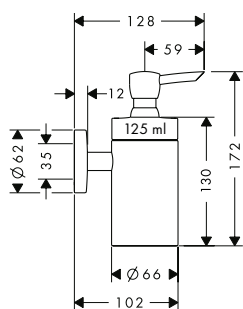

Logis

Liquid soap dispenser

- wall-mounted
- material: matt glass
- material holder: metal
- type of soap: liquid soap
- filling capacity 125 ml
- dosage 1.5 ml
- with mounting material
- concealed fastening
- drilling distance: 35 mm
- diameter drill hole: 6 mm

Chrome	40514000	122.30
Brushed Nickel	40514820	183.40