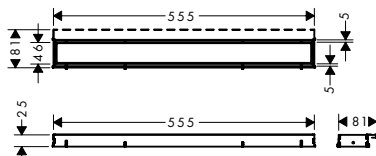

RainDrain Match

NEW

RainDrain Match Finish set
shower drain 600
with height adjustable frame

- consists of: design grate, height adjustable frame, wall installation flange, Dryphon
- grate tileable on the rear, except for glass finishes (-450 and -610)
- easy to clean surface
- easy adjustment to tile thickness with height adjustable frame (7 - 18 mm)
- up to 60 l/ min drainage capacity
- where to use: new construction, renovation
- tile thickness: up to 18 mm
- suitable for any type of tile
- grate removal tool allows easy removal of the finish set
- type of odour seal: mechanical
- mounting type: wall-mounted, free in the floor
- wall mounting possible
- tile inlay depth: 12 mm
- grate material: Stainless Steel 304 (1.4301)
- suitable for primary and secondary drainage
- frame width: 62 mm
- grate width: 46 mm
- suitable for Rainmaker Select products with glass finish (-450 and -610)

finish	code no.	Euro
Chrome	56036000	254.00
White	56036450	406.00
Black	56036610	406.00
Matt Black	56036670	372.00
Matt White	56036700	372.00
Brushed Stainless Steel	56036800	169.00

- **NEW** **Required parts (choose one)**
- **uBox universal** Complete set for standard installation - 600 for shower drains finish sets
- **NEW** · **uBox universal** Complete set for flat installation - 600 for shower drains finish sets

56022180	373.00
56016180	373.00