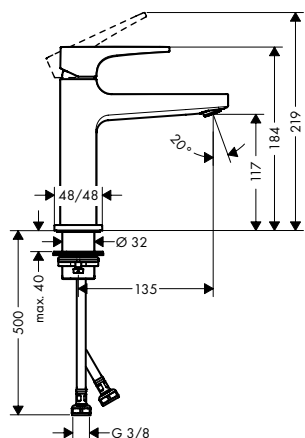

CoolStart - Metropol

Metropol Single lever basin mixer 110 CoolStart with lever handle and push-open waste set

- consists of: single lever basin mixer, waste set
- ComfortZone 110
- projection 135 mm
- spray type: normal spray
- maximum flow rate at 3 bar: 5 l/ min
- ceramic cartridge
- temperature limitation adjustable
- suitable for continuous flow water heaters
- push-open waste set G 1 ¼
- material waste set: metal
- connection type: G ¾ connections
- connection dimension: DN15
- cold water in middle position

Alternative products:

- **Metropol** Single lever basin mixer 110 with lever handle and pop-up waste set
- **Metropol** Single lever basin mixer 110 with lever handle and push-open waste set

finish	code no.	Euro
Chrome	32508000	296.90