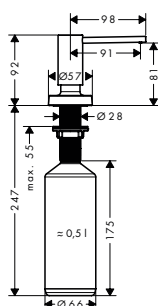

A51 soap-/ lotion dispenser

- suitable for matched design to selected kitchen mixers
- projection 91 mm
- material: durable metal construction
- non-corroding outlet pipe
- filling capacity 500 ml
- dosage 2 ml
- easy to fill up from the top
- for installation in worktops up to 55 mm
- easy and save installation without tools needed
- mounting hole with 28 - 35 mm diameter needed

Chrome	40448000	83.30
Matt Black	40448670	112.40
Stainless Steel Finish	40448800	108.20