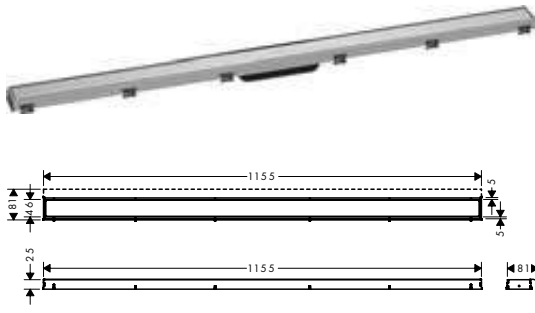

NEW

RainDrain Match Finish set
shower drain 1200
with height adjustable frame

- consists of: design grate, height adjustable frame, wall installation flange, Dryphon
- grate tileable on the rear, except for glass finishes (-450 and -610)
- easy to clean surface
- easy adjustment to tile thickness with height adjustable frame (7 - 18 mm)
- up to 60 l/min drainage capacity
- where to use: new construction, renovation
- tile thickness: up to 18 mm
- suitable for any type of tile
- grate removal tool allows easy removal of the finish set
- type of odour seal: mechanical
- mounting type: wall-mounted, free in the floor
- wall mounting possible
- tile inlay depth: 12 mm
- grate material: Stainless Steel 304 (1.4301)
- suitable for primary and secondary drainage
- frame width: 62 mm
- grate width: 46 mm
- suitable for Rainmaker Select products with glass finish (-450 and -610)

finish	code no.	Euro
Chrome	56042000	321.00
White	56042450	514.00
Black	56042610	514.00
Matt Black	56042670	471.00
Matt White	56042700	471.00
Brushed Stainless Steel	56042800	214.00

Required parts (choose one)

NEW	· uBox universal Complete set for standard installation - 1200 for shower drains finish sets	56027180	407.00
NEW	· uBox universal Complete set for flat installation - 1200 for shower drains finish sets	56021180	407.00