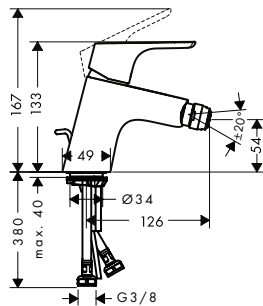

Bidet

Single lever bidet mixer with pop-up waste set

Chrome

31920000

112.70

- consists of: single lever bidet mixer, waste set
- projection 126 mm
- aerator with ball pivot
- spray type: normal spray
- maximum flow rate at 3 bar: 7,2 l/min
- ceramic cartridge
- temperature limitation adjustable
- suitable for continuous flow water heaters
- material waste set: metal
- connection type: G 3/8 connections
- connection dimension: DN15

Alternative products:

· Single lever bidet mixer with push-open waste set	Chrome	31922000	112.70