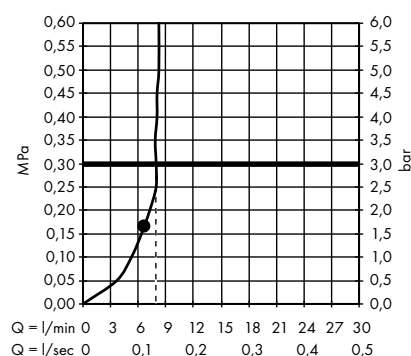

Raindance E Overhead shower 300 ljet
EcoSmart 9 l/min with ceiling connector
26251000