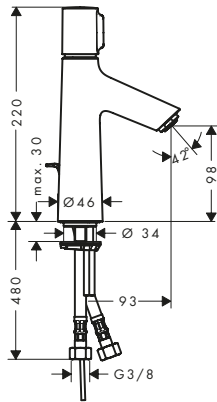

Basin mixer 100
with pop-up waste set

- consists of: Basin mixer, waste set
- ComfortZone 100
- projection 93 mm
- spray type: normal spray
- maximum flow rate at 3 bar: 5 l/min
- Select cartridge with temperature control
- temperature limitation adjustable
- suitable for continuous flow water heaters
- pop-up waste set G 1 1/4
- material waste set: metal
- connection type: G 3/8 connections
- connection dimension: DN15

finish	code no.	Euro
Chrome	72042000	231.70

Alternative products:

· Basin mixer 100 without waste set	Chrome	72043000	225.50