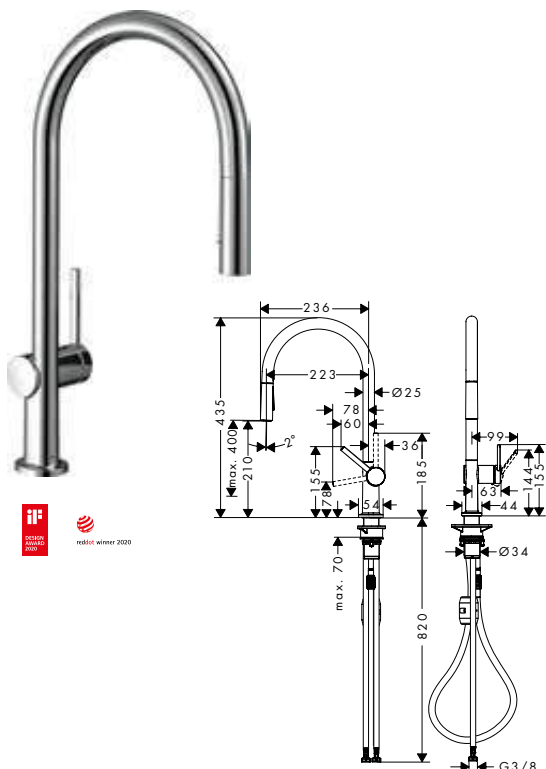

Alternative products:

- **Talis M52** Single lever kitchen mixer 170, Eco, 1jet

finish	code no.	Euro
Chrome	32851000	253.50
		

Talis M54

Talis M54 Single lever kitchen mixer 210, pull-out spray, 2jet

- ComfortZone 210
- swivel range adjustable in 4 steps 60°, 110°, 150° or 360°
- laminar spray, shower spray
- lockable shower spray, spray returns through pressing spray diverter and spray returns automatically through handle closing
- quick connect hose
- connection dimension: DN15
- maximum flow rate at 3 bar: 8 l/ min
- ceramic cartridge
- connection type: G 3/8 connections
- temperature limitation adjustable
- integrated non-return valve
- suitable for continuous flow water heaters