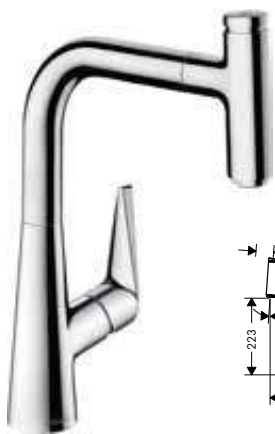

Talis Select M51 Single lever kitchen mixer 220, pull-out spout, 1jet, sBox

- consists of: single lever kitchen mixer, hose box
- ComfortZone 220
- swivel range adjustable in 2 steps to 110° or 150°
- normal spray
- Select button for a comfortable start/stop of the water flow
- MagFit magnetic shower support
- connection dimension: DN15
- maximum flow rate at 3 bar: 20 l/min
- ceramic cartridge
- connection type: G 3/8 connections
- temperature limitation adjustable
- integrated non-return valve
- suitable for continuous flow water heaters
- sBox for quiet, smooth and protected hose guidance in the cabinet, under the countertop
- extension length up to 76 cm

finish	code no.	Euro
Chrome	73852000	474.00
Stainless Steel Finish	73852800	597.30

SELECT

Pull-out

AirPower

Comfort Zone

sBox Kitchen

Quick Clean

Alternative products:

- **Talis Select M51** Single lever kitchen mixer 220, pull-out spray, 2jet, sBox

Chrome	73868000	477.20
Stainless Steel Finish	73868800	597.10