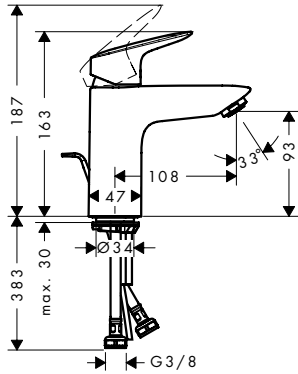

Measurements within scale drawings are in mm.

Technical specifications and units of measure are subject to change.

finish

code no.

Euro

Single lever basin mixer 100
CoolStart with pop-up waste set

Chrome

71102000