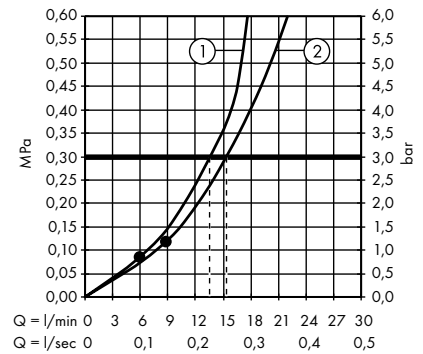

Crometta S Showerpipe 240 1jet with thermostat
27267000

1. Hand shower
2. Overhead shower