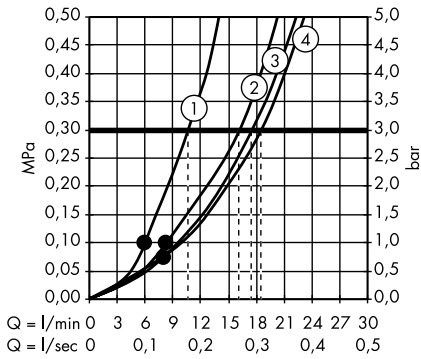

Croma 100 Hand shower Vario
28535000