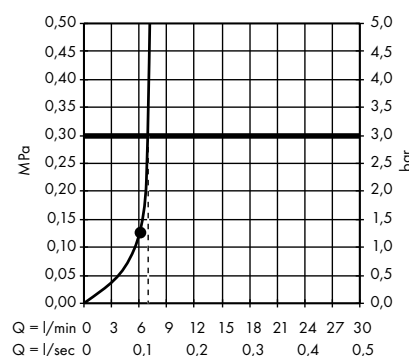

Croma S Hand shower 1jet EcoSmart 7 l/min # 26806400