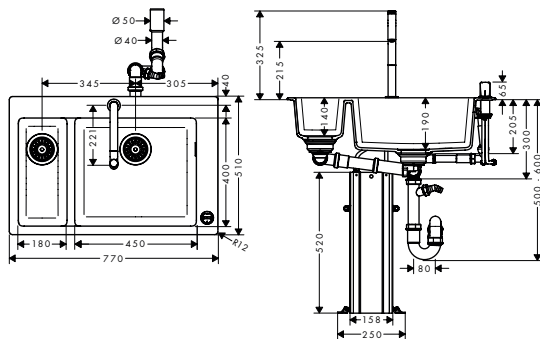

finish

code no.

Euro

C51-F635-09 Sink combi 180/450 Select

- consists of: built-in sink, 2-hole single lever kitchen mixer, control unit, hose box, manual waste and overflow set
- material sink: SilicaTec
- number of bowls: 1 main bowl and 1 additional bowl
- tap hole for drilling is predefined (see scale drawing), diamond drill included
- sink depth: 190 mm
- cut-out dimensions: 750 x 490 mm
- cabinet size: 80 cm
- type of installation: topmount
- position overflow: on the right side of the main bowl
- connection type: G $\frac{3}{8}$ connections
- connection dimension: DN15
- suitable for continuous flow water heaters
- ceramic cartridge
- MagFit magnetic shower support
- integrated non-return valve
- swivel range 150°
- laminar spray, shower spray
- ComfortZone 200
- Select button for a comfortable start/stop of the water flow
- sBox for quiet, smooth and protected hose guidance in the cabinet, under the countertop
- extension length up to 76 cm
- maximum flow rate at 3 bar: 8 l/min

Chrome

43220000

942.20

Consisting of:

- S510-F635 Built-in sink 180/450 (# 43315170)
- 2-hole single lever kitchen mixer 200, pull-out spray, 2jet, sBox (# 73818000)
- D17-10 Manual waste and overflow set for double bowl granite (# 43928000)

Optional parts:

· F15 Cutting board walnut		40960000	133.20
· F16 Cutting board oak		40961000	100.00
· F17 Mobile drainboard	Stainless Steel	40962800	86.70
· F14 Multifunctional strainer	Mat Black	40963000	21.70