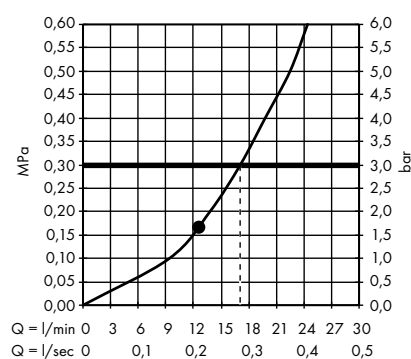

Raindance E Overhead shower 300 ljet
with shower arm
26238000, 26238140, 26238340,
26238670, 26238700, 26238990