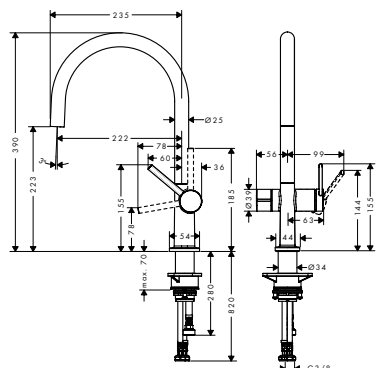

Talis M54 Single lever kitchen mixer 220, device shut-off valve, 1jet

Chrome	72805000	267.50
Matt Black	72805670	347.80
Stainless Steel Finish	72805800	347.80

- ComfortZone 220
- swivel range adjustable in 4 steps 60°, 110°, 150° or 360°
- laminar spray
- with integrated shut-off valve
- connection dimension: DN15
- maximum flow rate at 3 bar: 9 l/min
- ceramic cartridge
- connection type: G 3/8 connections
- temperature limitation adjustable
- suitable for continuous flow water heaters
- tap hole with Ø 35 mm required