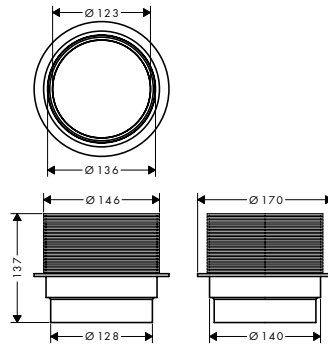

finish

code no.

Euro

NEW

RainDrain Spot Height compensation supplementary piece

56056000

20.00

- suitable for all RainDrain Spot point drains

Wastes for shower trays

Raindrain Complete set waste set 90 XXL

Chrome

60067000

71.50

- consists of: basic set, finish set
- suitable for shower trays with $\varnothing$ 90 mm waste outlet
- drainage capacity 51 l/min at 15 mm water level
- waste pipe $\varnothing$ 50 mm
- odour trap - backwater height is 50 mm
- stainless steel finish set
- opening for cleaning