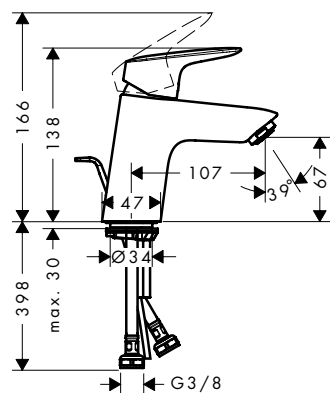

Single lever basin mixer 70 CoolStart with pop-up waste set

Chrome 71072000 81.90

- consists of: single lever basin mixer, waste set
- ComfortZone 70
- projection 107 mm
- spray type: normal spray
- maximum flow rate at 3 bar: 5 l/ min
- ceramic cartridge
- temperature limitation adjustable
- suitable for continuous flow water heaters
- pop-up waste set G 1 1/4
- material waste set: synthetic
- connection type: G 3/8 connections
- connection dimension: DN15
- cold water in middle position

Alternative products:

· Single lever basin mixer 70 CoolStart without waste set	Chrome	71073000	76.10