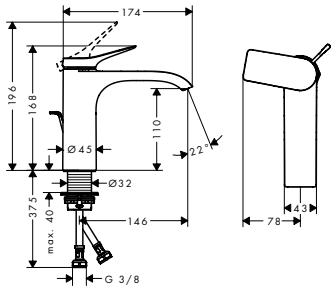

NEW

NEW

NEW

Single lever basin mixer 110 CoolStart with pop-up waste set

- consists of: single lever basin mixer, waste set
- ComfortZone 110
- projection 146 mm
- spray type: WaterfallStream
- maximum flow rate at 3 bar: 5 l/ min
- ceramic cartridge
- temperature limitation adjustable
- suitable for continuous flow water heaters
- pop-up waste set G 1 ¼
- material waste set: metal
- connection type: G ¾ connections
- connection dimension: DN15
- cold water in middle position

finish	code no.	Euro
Chrome	75023000	165.00
Matt Black	75023670	231.00
Matt White	75023700	231.00

Alternative products:

- Single lever basin mixer 110 CoolStart without waste set
- Single lever basin mixer 110 with pop-up waste set

Chrome	75024000	158.00
Matt Black	75024670	221.20
Matt White	75024700	221.20
Chrome	75020000	165.00
Matt Black	75020670	231.00
Matt White	75020700	231.00

NEW