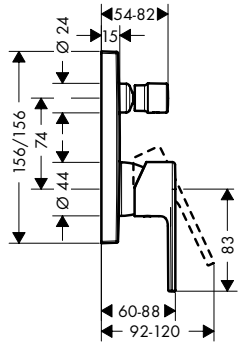

Single lever bath mixer for exposed installation project pack (6 pcs.)

- 2 functions
- projection 166 mm
- connection type: s-shaped connections
- spray type mixer: normal spray
- maximum flow rate at 3 bar: 22,5 l/ min
- flow rate for bath spout at 3 bar: 22,5 l/ min
- flow rate of hand shower at 3 bar: 15,7 l/ min
- min. operating pressure: 1 bar
- max. operating pressure: 10 bar
- ceramic cartridge
- temperature limitation adjustable
- diverter with automatic resetting
- with silencer
- suitable for continuous flow water heaters
- connection dimension: DN15
- packaging unit: 6 pieces

Chrome 71457000 688.00

NEW

Single lever bath mixer for concealed installation for iBox universal

- 2 functions
- connection type: basic set
- flow rate upper outlet: 21 l/ min
- flow rate lower outlet: 29 l/ min
- min. operating pressure: 1 bar
- max. operating pressure: 10 bar
- ceramic cartridge
- temperature limitation adjustable
- diverter with automatic resetting
- suitable for continuous flow water heaters

Chrome 71468000 112.70
Matt Black 71468670 157.80

NEW

Alternative products:

- Single lever bath mixer for concealed installation with integrated security combination according to EN1717 for iBox universal

Chrome 71469000 149.40
Matt Black 71469670 209.20

Required parts:

- Basic set iBox universal

01800180 137.30