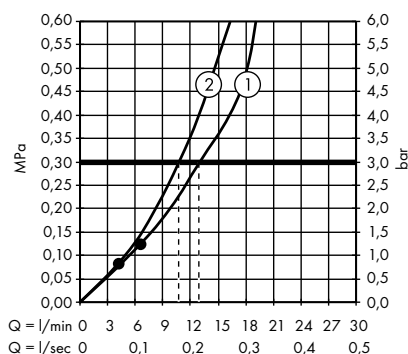

1. Overhead shower
2. Hand shower

Pulsify S Showerpipe 260 1jet
with ShowerTablet Select 400
24220000

1. Hand shower
2. Overhead shower

Croma Select E Showerpipe 180 2jet
with thermostat
27256400

1. Overhead shower
2. Hand shower