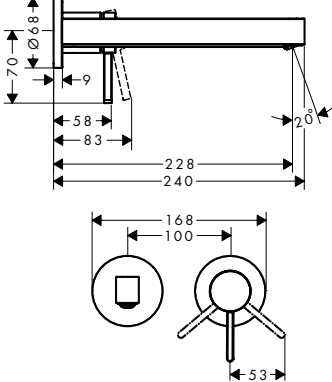

NEW

Alternative sizes:

- Single lever basin mixer for concealed installation wall-mounted with spout 16,8 cm

Chrome	76051000	239.40
Matt Black	76051670	335.20
Matt White	76051700	335.20

Required parts:

- Basic set for single lever basin mixer for concealed installation wall-mounted

13622180	220.50