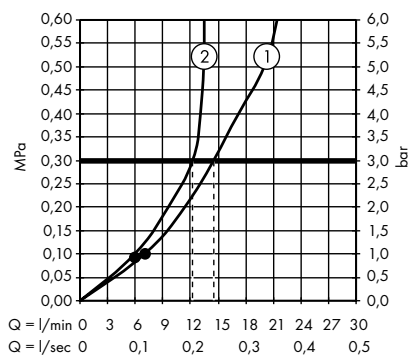

1. Hand shower
2. Overhead shower

Vernis Blend Showerpipe 200 1jet Reno
EcoSmart
26099000, 26099670