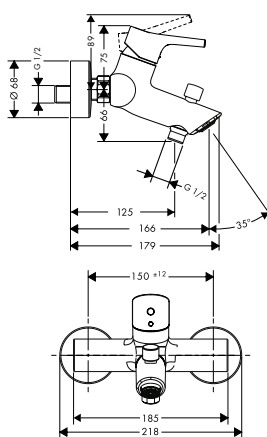

Single lever bath mixer for exposed installation

Chrome 72400000 212.10

- 2 functions
- projection 166 mm
- connection type: s-shaped connections
- centre distance: 150 ± 12 mm
- spray type mixer: normal spray
- flow rate for bath spout at 3 bar: 20 l/min
- flow rate of hand shower at 3 bar: 14 l/min
- ceramic cartridge
- temperature limitation adjustable
- diverter with automatic resetting
- protected against backflow, according to DIN EN1717
- with silencer
- suitable for continuous flow water heaters
- connection dimension: DN15

Alternative products:

- Single lever bath mixer for exposed installation with centre distance 15.3 cm Chrome 72401000 231.70