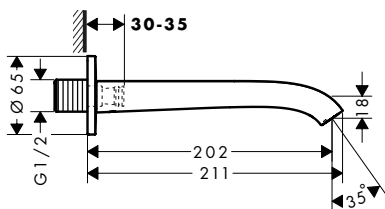

Optional parts:

- Extension iBox universal basic set 2.5 cm
- Fastening rail set for iBox universal
- Assembly aid for iBox universal

01850180	178.40
13595000	50.40
96615000	35.80
93500000	13.00

NEW