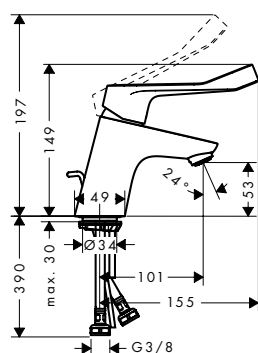

Basin - Focus Care

Focus Single lever basin mixer
70 with extra long handle
12,1 cm and pop-up waste set

Chrome

31910000

123.70

- consists of: single lever basin mixer, waste set
- ComfortZone 70
- larger print for greater clarity
- with extra long barrier-free handle
- projection 101 mm
- spray type: laminar spray
- maximum flow rate at 3 bar: 5 l/min
- ceramic cartridge
- temperature limitation adjustable
- suitable for continuous flow water heaters
- pop-up waste set G 1¼
- material waste set: metal
- connection type: G ¾ connections
- connection dimension: DN15

Alternative products:

- **Focus** Single lever basin mixer 70 with extra long handle without waste set Chrome 31914000 117.40