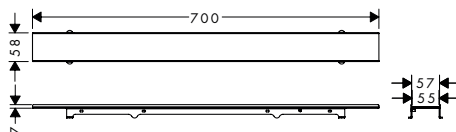

RainDrain Rock

finish

code no.

Euro

NEW

RainDrain Rock Finish set
shower drain 600
cut on size and tileable

56029000

125.00

- consists of: tileable grate, integrated grate removal tool, Dryphon
- frameless design
- can be shortened on site
- height adjustable grate
- up to 60 l/ min drainage capacity
- where to use: new construction, renovation
- tile thickness: up to 40 mm
- suitable for every type of tile and tile thickness
- grate removal tool allows easy removal of the finish set
- easy to clean
- type of odour seal: mechanical
- mounting type: free in the floor, two-sided
- 50 mm excess length on both sides
- can be shortened to a minimum of 600 mm
- grate material: Stainless Steel 304 (1.4301)
- suitable for primary drainage
- grate width: 58 mm

NEW

Required parts (choose one)

- **uBox universal** Complete set for standard installation - 600 for shower drains finish sets

56022180

373.00

NEW

- **uBox universal** Complete set for flat installation - 600 for shower drains finish sets

56016180

373.00

NEW