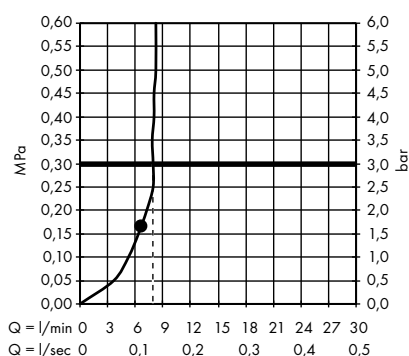

Raindance E Overhead shower 300 ljet
EcoSmart 9 l/min with shower arm
26239000