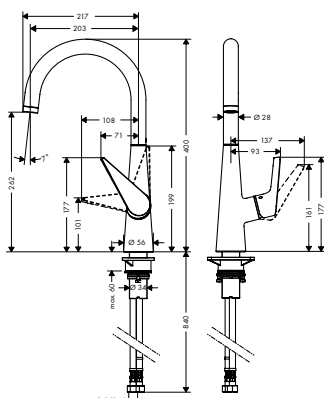

Talis M51 Single lever kitchen mixer 260, 1jet

- ComfortZone 260
- swivel range adjustable in 3 steps 110°, 150° or 360°
- normal spray
- connection dimension: DN15
- maximum flow rate at 3 bar: 10 l/min
- ceramic cartridge
- connection type: G 3/8 connections
- temperature limitation adjustable
- suitable for continuous flow water heaters

Chrome	72810000	273.20
Stainless Steel Finish	72810800	355.20

Alternative products:

- **Talis M51** Single lever kitchen mixer 260, Chrome Eco, 1jet 72816000 273.20
- **Talis M51** Single lever kitchen mixer 260, Chrome LowPressure/vented hot water cylinders, 1jet 72812000 308.80