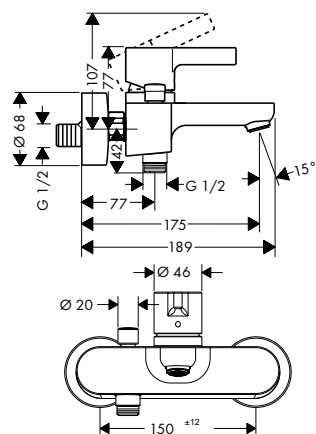

Bath

Single lever bath mixer for exposed installation

- 2 functions
- projection 175 mm
- connection type: s-shaped connections
- centre distance: 150 ± 12 mm
- spray type mixer: normal spray
- flow rate for bath spout at 3 bar: 22 l/min
- flow rate of hand shower at 3 bar: 16 l/min
- min. operating pressure: 1 bar
- max. operating pressure: 10 bar
- ceramic cartridge
- temperature limitation adjustable
- diverter with automatic resetting
- non-return valve
- with silencer
- connection dimension: DN15

Chrome

31460000

368.50