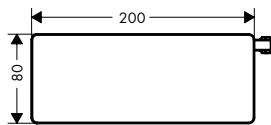

Spare parts and accessories for showers, bath mixers and kitchen mixers

		finish	code no.	Euro
	Support for Unica'E wall bar (satinchrome)	Satin Chrome	96170000	55.40
	Support for Unica'A wall bar	Chrome Fine Brass	96195000 96195840	98.10 196.30
	Slider for Unica'D shower bar · diameter: 25 mm	Chrome White Yellow Fine Brass Satin Chrome	96190000 96190450 96190480 96190840 96190880	55.40 67.70 67.70 98.10 67.70
	Hand shower holder for Pharo shower panel Comfort Plus	Satin Chrome	25968000	55.40
	Support for Unica' B wall bar · diameter: 22 mm	Topas Translucent Blue Fine Brass Satin Chrome	95065520 95065530 95065840 95065880	55.40 55.40 78.90 55.40
	Support for Rainbow wall bar · diameter: 25 mm	Chrome	97336000	67.70
Soap dishes and shampoo holder				
	Casetta Soap dish/ shelf E · with mounting material · length 200 mm · shelf finish: chrome, white or black	Chrome White/Chrome Black/Chrome	26511000 26511400 26511600	68.50 68.50 68.50
	Casetta Soap dishes Raindance · material: plastic	Chrome	28698000	79.00