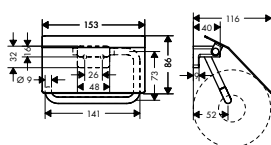

Toilet paper holder with shelf

- wall-mounted
- material: metal
- with mounting material
- concealed fastening
- drilling distance: 26 mm
- diameter drill hole: 6 mm

finish	code no.	Euro
Chrome	41772000	42.80
Brushed Bronze	41772140	64.20
Brushed Black	41772340	68.50
Chrome		
Matt Black	41772670	59.90
Matt White	41772700	59.90
Polished Gold Optic	41772990	64.20

NEW