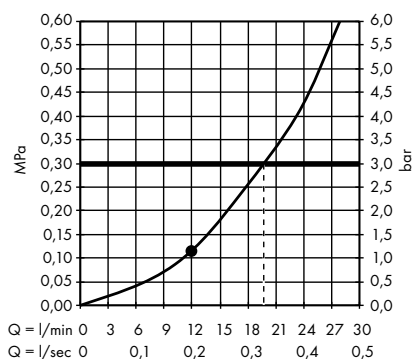

Raindance E Overhead shower 400/400
ljet
26252000