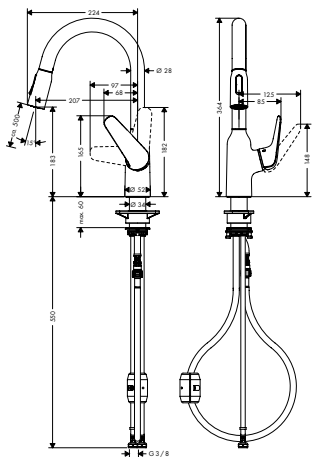

Chrome	71820000	346.40
Stainless Steel Finish	71820800	432.90

Focus M42 Single lever kitchen mixer 180, pull-out spray, 2jet

- ComfortZone 180
- swivel range 360°
- laminar spray, shower spray
- lockable shower spray, spray returns through pressing spray diverter and spray returns automatically through handle closing
- MagFit magnetic shower support
- quick connect hose
- connection dimension: DN15
- maximum flow rate at 3 bar: 8 l/min
- ceramic cartridge
- connection type: G 3/8 connections
- temperature limitation adjustable
- integrated non-return valve
- suitable for continuous flow water heaters