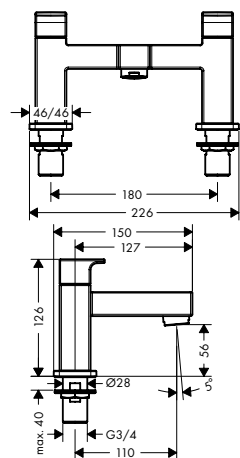

finish

code no.

Euro

Basic set for 4-hole rim mounted bath mixer

13244180

289.00

- consists of: basic set, shower holder, shower hose
- maximum pull-out length of hand shower: 1.60 m
- maintenance opening required
- suitable for 4-hole rim mounted bath mixer
- connection thread: G 1/2
- connection dimension: DN15
- ceramic valves hot/ cold 90°

NEW

2-hole rim mounted bath mixer

Chrome
Matt Black

71452000
71452670

201.60
282.20

- 1 function
- projection 110 mm
- connection type: G 3/4
- centre distance: 180 mm
- ceramic valves hot/ cold 90°
- operating pressure from 0.2 bar
- connection dimension: DN20

NEW

2-hole rim mounted bath mixer with diverter valve and Vernis Blend hand shower Vario

Chrome
Matt Black

71462000
71462670

241.90
338.70

- consists of: 2-hole rim mounted bath mixer, hand shower, shower holder, shower hose
- 2 functions
- projection 110 mm
- connection type: G 3/4
- centre distance: 180 mm
- maximum flow rate at 3 bar: 49,3 l/ min
- flow rate for bath spout at 3 bar: 49,3 l/ min
- flow rate of hand shower at 3 bar: 18,1 l/ min
- ceramic valves hot/ cold 90°
- operating pressure from 0.2 bar
- diverter with automatic resetting
- diverter lockable
- non-return valve
- with silencer
- connection dimension: DN20

Consisting of:

- Hand shower Vario (# 26270XXX)
- Shower holder Porter S (# 28331XXX)
- Shower hose 160 cm (# 28266000)

NEW