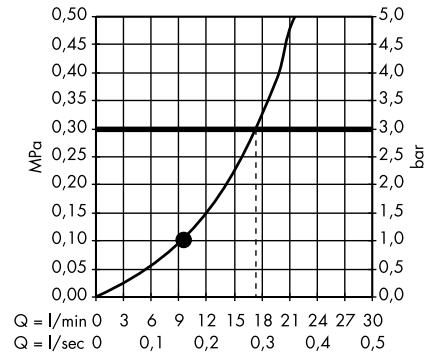

Raindance E Overhead shower 240 1jet with shower arm
27370000