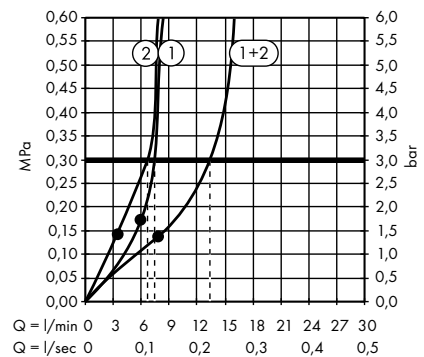

1. Intense PowderRain
2. PowderRain

Pulsify S Overhead shower 260 2jet EcoSmart with wall connector
24151000, 24151670, 24151700

1. PowderRain
2. Intense PowderRain

Pulsify S Overhead shower 260 1jet
24140000, 24140670, 24140700