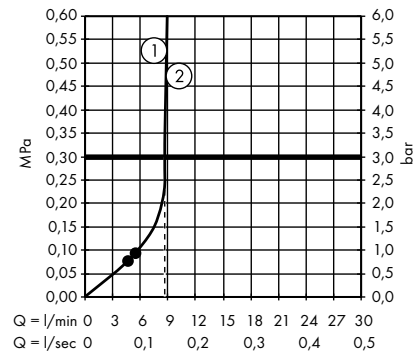

1. Overhead shower
2. Hand shower

· **Raindance** Shower panel Lift 180 2jet for exposed installation
27008000, 27008400