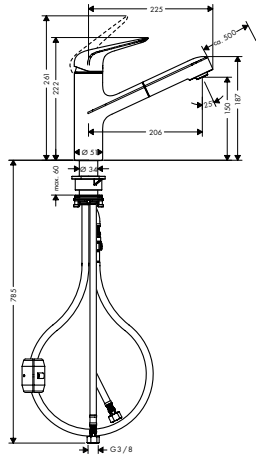

Focus M42 Single lever kitchen mixer 150, pull-out spout, 1 jet

- ComfortZone 150
- swivel range 120°
- normal spray
- MagFit magnetic shower support
- quick connect hose
- connection dimension: DN15
- maximum flow rate at 3 bar: 8 l/min
- ceramic cartridge
- connection type: G 3/8 connections
- temperature limitation adjustable
- integrated non-return valve
- suitable for continuous flow water heaters

finish Chrome **code no.** 71814000 **Euro** 183.20
Stainless Steel Finish 71814800 **Euro** 238.10

Alternative products:

- **Focus M42 Single lever kitchen mixer 150, Eco, pull-out spout, 1 jet**

finish Chrome **code no.** 71865000 **Euro** 183.20