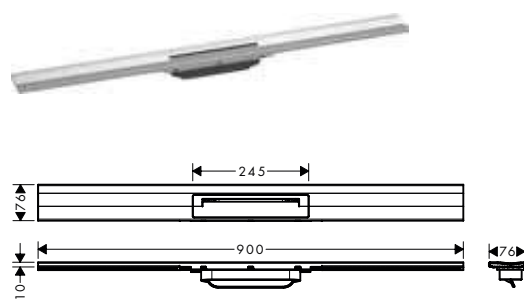

NEW

RainDrain Flex Finish set shower drain 900 cuttable for wall mounting

- consists of: design grate with removable cover, Dryphon
- can be shortened on site
- easy to clean surface
- height adjustable by 10 mm
- up to 60 l/min drainage capacity
- where to use: new construction, renovation
- grate removal tool allows easy removal of the finish set
- with integrated slope
- type of odour seal: mechanical
- mounting type: wall-mounted
- grate material: Stainless Steel 304 (1.4301)
- suitable for primary drainage
- grate width: 76 mm

finish	code no.	Euro
Chrome	56052000	434.00
Brushed Bronze	56052140	533.00
Brushed Black	56052340	533.00
Chrome		
Matt Black	56052670	434.00
Matt White	56052700	434.00
Brushed Stainless	56052800	310.00
Steel		
Polished Gold Optic	56052990	533.00

Required parts (choose one)

NEW	· uBox universal Base set for finish sets for standard installation	01001180	160.00
NEW	· uBox universal Base set for finish sets for flat installation	01000180	160.00
NEW	· uBox universal Base set for finish sets for vertical installation	01002180	160.00

Alternative products:

NEW	· RainDrain Flex Finish set shower drain 900 cuttable	Chrome	56045000	434.00
		Brushed Bronze	56045140	533.00
		Brushed Black	56045340	533.00
		Chrome		
		Matt Black	56045670	434.00
		Matt White	56045700	434.00
		Brushed Stainless	56045800	310.00
		Steel		
		Polished Gold Optic	56045990	533.00