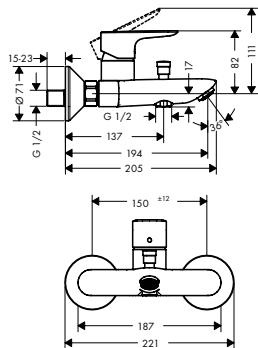

Bath

Single lever bath mixer for exposed installation

- 2 functions
- projection 194 mm
- connection type: s-shaped connections
- centre distance: 150 ± 12 mm
- spray type mixer: normal spray
- maximum flow rate at 3 bar: 19,2 l/ min
- flow rate for bath spout at 3 bar: 19,2 l/ min
- flow rate of hand shower at 3 bar: 16,8 l/ min
- ceramic cartridge
- temperature limitation adjustable
- diverter with automatic resetting
- with silencer
- suitable for continuous flow water heaters
- connection dimension: DN15

Chrome	71740000	186.30
Brushed Bronze	71740140	279.50
Brushed Black	71740340	279.50
Chrome		
Matt Black	71740670	260.80
Matt White	71740700	260.80
Polished Gold Optic	71740990	279.50