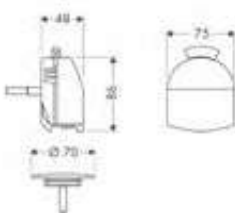

Exafill Finish set bath filler, waste and overflow set plus

Chrome	58128000	212.70

- consists of: cover, security plug
- TÜV certified
- suitable for standard and special bath tubs, bath tubs with recessed overflow opening
- triple aerator
- jet former can be adjusted by 20°
- maximum flow rate at 3 bar: 38 l/min

Required parts:

· Exafill Basic set bath filler, waste and overflow set for standard bath tubs	58125180	123.60
· Exafill Basic set bath filler, waste and overflow set for special bath tubs	58126180	173.30

Optional parts:

· Flexible connection tube 80 cm	58192000	109.70