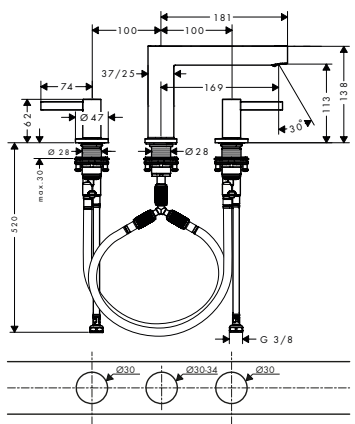

red dot winner 2021