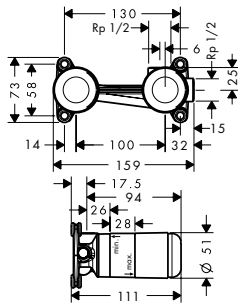

finish

code no.

Euro

Basic set for single lever basin mixer for concealed installation wall-mounted

- installation depth: 44 - 72 mm
- variable positioning of the mixer system, can be left or right of the spout
- easy orientation due to support surfaces for the spirit level
- with building protection cover against contamination during assembly
- with dimension indication for exact determination of the installation depth
- with pre-mounted fastening lugs for mounting in drywall and solidwall
- sound-decoupled installation
- connection dimension: DN15

13622180

220.50

Optional parts:

- Extension set 2.5 cm

31971000

112.80