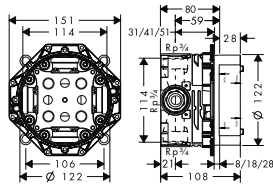

Basic set iBox universal

- suitable for all shower, bath tub and thermostat finish sets for concealed installation
- connection thread Rp 3/4
- rotationally-symmetric installation
- sound-decoupled installation
- connection dimension: DN20

01800180 137.30

Alternative products:

- Basic set iBox universal with shut-off unit

01850180 178.40

Optional parts:

- Extension iBox universal basic set 2.5 cm
- Fastening rail set for iBox universal
- Assembly aid for iBox universal

13595000 50.40
96615000 35.80
93500000 13.00