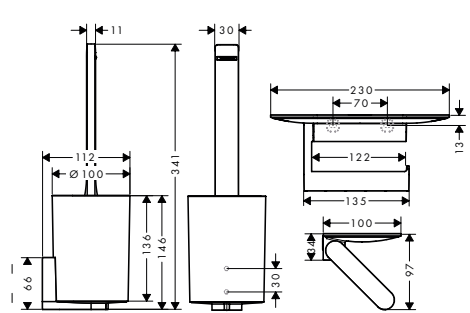

**NEW
NEW
NEW**

	finish	code no.	Euro
Toilet bundle	Matt Black	27969670	65.40
	Matt White	27969700	65.40

- consists of: toilet paper holder, toilet brush holder
- material: plastic dyed through
- material recess: matt plastic
- with removable insert
- removable container and easy to clean
- container is dishwasher safe
- including toilet brush
- open form - toilet paper can easily be hung
- suitable for roll widths up to 122 mm
- with storage space
- application - glue or drill
- including gluing set
- concealed fastening

**available from
April 2022**

1. **Consisting of:**
2. Toilet paper holder with shelf (# 27928XXX)
   - Toilet brush holder (# 27927XXX)

Optional parts:

· Replacement toilet brush without stick	Black	40068000	17.60
· Mounting set (3 screws, 3 plugs)		94268000	6.60