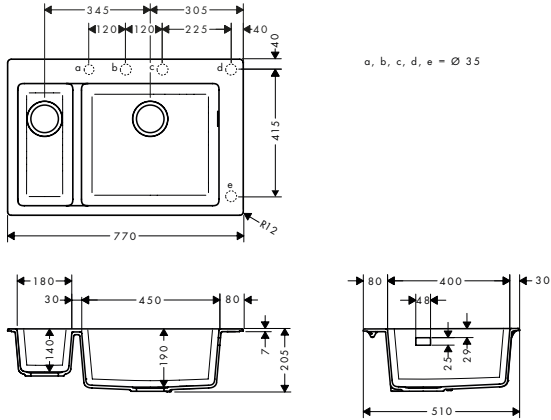

finish	code no.	Euro
Graphiteblack	43314170	470.90
Stonegrey	43314290	470.90
Concretegrey	43314380	470.90

	finish	code no.	Euro
	Graphiteblack	43330170	470.90
	Stonegrey	43330290	470.90
	Concretegrey	43330380	470.90
<p>S5110-F450 Built-in sink 450 with drainboard right</p> <ul style="list-style-type: none"> · cut-out dimensions: 1030 x 490 mm · material: SilicaTec · number of bowls: 1 main bowl · with drainage · tap hole for drilling is predefined (see scale drawing), diamond drill included · orientation: bowl left · cabinet size: 60 cm · type of installation: topmount · position overflow: on the left side of the bowl · for installation in worktops from 20 mm · sink depth: 190 mm · waste set not included - please order one waste set from the required parts 			
			
<p>Required parts (choose one)</p> <ul style="list-style-type: none"> · D16-10 Manual waste and overflow set for single bowl granite Chrome 43927000 26.70 · D16-11 Automatic waste and overflow set for single bowl granite Chrome 43937000 46.70 <p>Optional parts:</p> <ul style="list-style-type: none"> · F15 Cutting board walnut 40960000 133.20 · F16 Cutting board oak 40961000 100.00 · F14 Multifunctional strainer Matt Black 40963000 21.70 			
	Graphiteblack	43313170	387.00
	Stonegrey	43313290	387.00
	Concretegrey	43313380	387.00
<p>S5110-F660 Built-in sink 660</p> <ul style="list-style-type: none"> · cut-out dimensions: 750 x 490 mm · material: SilicaTec · number of bowls: 1 main bowl · tap hole for drilling is predefined (see scale drawing), diamond drill included · cabinet size: 80 cm · type of installation: topmount · position overflow: on the right side of the bowl · sink depth: 190 mm · waste set not included - please order one waste set from the required parts 			
			
<p>Required parts (choose one)</p> <ul style="list-style-type: none"> · D16-10 Manual waste and overflow set for single bowl granite Chrome 43927000 26.70 · D16-11 Automatic waste and overflow set for single bowl granite Chrome 43937000 46.70 <p>Optional parts:</p> <ul style="list-style-type: none"> · F15 Cutting board walnut 40960000 133.20 · F16 Cutting board oak 40961000 100.00 · F17 Mobile drainboard Stainless Steel 40962800 86.70 · F14 Multifunctional strainer Matt Black 40963000 21.70 			