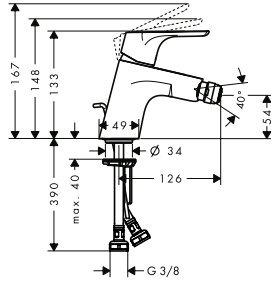

finish

code no.

Euro

Single lever bidet mixer
with 2 flow rates
with pop-up waste set

Chrome

31928000

112.70

- consists of: single lever bidet mixer, waste set
- projection 126 mm
- aerator with ball pivot
- spray type: normal spray
- ceramic cartridge with Eco handle position for 2 flow rates
- temperature limitation adjustable
- suitable for continuous flow water heaters
- material waste set: metal
- connection type: G 3/8 connections
- connection dimension: DN15