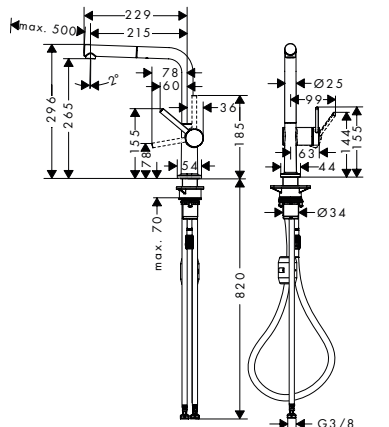

red dot winner 2020

Talis M54 Single lever kitchen mixer 270, pull-out spout, 1jet

- ComfortZone 270
- swivel range adjustable in 4 steps 60°, 110°, 150° or 360°
- laminar spray
- quick connect hose
- connection dimension: DN15
- maximum flow rate at 3 bar: 8 l/min
- ceramic cartridge
- connection type: G 3/8 connections
- temperature limitation adjustable
- integrated non-return valve
- suitable for continuous flow water heaters

Chrome	72808000	219.40
Matt Black	72808670	285.70
Stainless Steel Finish	72808800	285.70

Alternative products:

- **Talis M54** Single lever kitchen mixer 270, Eco, pull-out spout, 1jet

Chrome	72845000	219.40
Matt Black	72845670	285.10