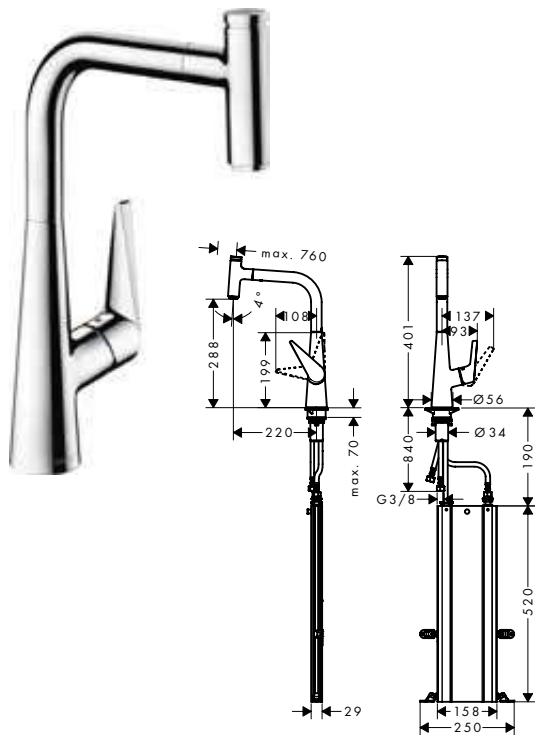

Talis Select M51 Single lever kitchen mixer 300, pull-out spray, 1jet, sBox

- consists of: single lever kitchen mixer, hose box
- ComfortZone 300
- swivel range adjustable in 2 steps to 110° or 150°
- normal spray
- Select button for a comfortable start/stop of the water flow
- MagFit magnetic shower support
- connection dimension: DN15
- maximum flow rate at 3 bar: 8 l/min
- ceramic cartridge
- connection type: G 3/8 connections
- temperature limitation adjustable
- integrated non-return valve
- suitable for continuous flow water heaters
- sBox for quiet, smooth and protected hose guidance in the cabinet, under the countertop
- extension length up to 76 cm

Alternative products:

- **Talis Select M51** Single lever kitchen mixer 300, pull-out spray, 2jet, sBox

finish	code no.	Euro
Chrome	73853000	526.10
Stainless Steel Finish	73853800	665.10