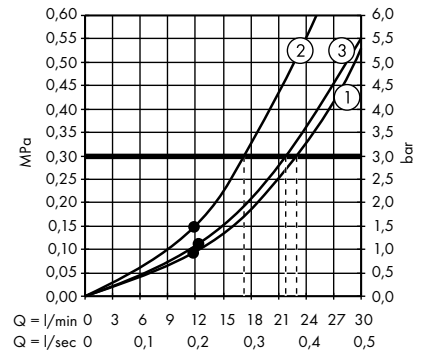

· **Rainmaker Select** Overhead shower 460
3jet with ceiling connector
24006400, 24006600