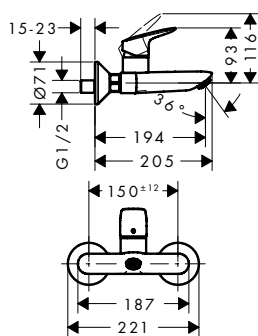

Single lever basin mixer
for exposed installation
wall-mounted

Chrome

71225000

117.10

- projection 194 mm
- centre distance: 150 ± 12 mm
- spray type: normal spray
- maximum flow rate at 3 bar: 5 l/min
- ceramic cartridge
- temperature limitation adjustable with noise reduction
- suitable for continuous flow water heaters
- connection type: G 1/2
- connection dimension: DN15