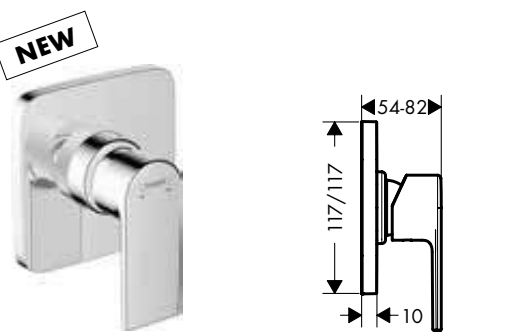

Single lever shower mixer for concealed installation

Chrome	71658000	33.00
Matt Black	71658670	46.20

- 1 function
- connection type: basic set
- maximum flow rate at 3 bar: 28,7 l/min
- ceramic cartridge
- min. operating pressure: 1 bar
- max. operating pressure: 10 bar
- temperature limitation adjustable

Required parts:

· Basic set for single lever shower mixer for concealed installation	13620180	110.60