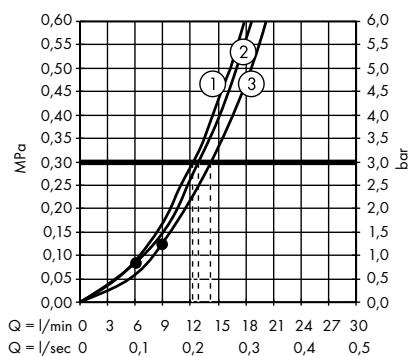

1. Massage
2. IntenseRain
3. SoftRain

Croma E Showerpipe 280 1jet with thermostat
27630000

1. Hand shower
2. Overhead shower

Croma E Showerpipe 280 1jet EcoSmart with thermostat
27660000

1. Hand shower
2. Overhead shower