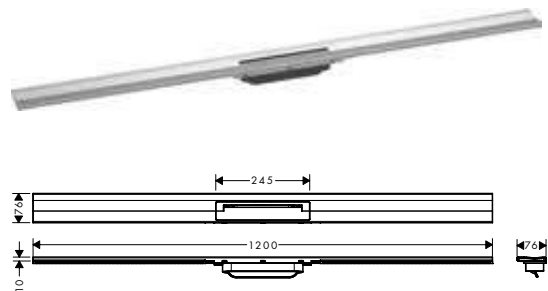

NEW

RainDrain Flex Finish set shower drain 1200 cuttable for wall mounting

- consists of: design grate with removable cover, Dryphon
- can be shortened on site
- easy to clean surface
- height adjustable by 10 mm
- up to 60 l/min drainage capacity
- where to use: new construction, renovation
- grate removal tool allows easy removal of the finish set
- with integrated slope
- type of odour seal: mechanical
- mounting type: wall-mounted
- grate material: Stainless Steel 304 (1.4301)
- suitable for primary drainage
- grate width: 76 mm

finish	code no.	Euro
Chrome	56054000	479.00
Brushed Bronze	56054140	588.00
Brushed Black	56054340	588.00
Chrome		
Matt Black	56054670	479.00
Matt White	56054700	479.00
Brushed Stainless Steel	56054800	342.00
Polished Gold Optic	56054990	588.00

Required parts (choose one)

NEW	· uBox universal Base set for finish sets for standard installation	01001180	160.00
NEW	· uBox universal Base set for finish sets for flat installation	01000180	160.00
NEW	· uBox universal Base set for finish sets for vertical installation	01002180	160.00

Alternative products:

NEW	· RainDrain Flex Finish set shower drain 1200 cuttable	Chrome	56047000	479.00
		Brushed Bronze	56047140	588.00
		Brushed Black	56047340	588.00
		Chrome		
		Matt Black	56047670	479.00
		Matt White	56047700	479.00
		Brushed Stainless Steel	56047800	342.00
		Polished Gold Optic	56047990	588.00