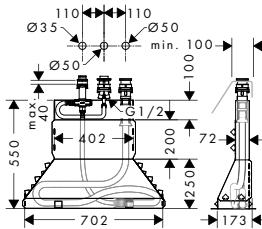

Basic set for 3-hole rim mounted single lever bath mixer

13437180

686.60

- consists of: basic set, shower hose, Secubox
- maximum pull-out length of hand shower: 1.10 m
- connection thread: G 1/2
- connection dimension: DN15

Optional parts:

- Secuflex insert extension

98806000

4.10