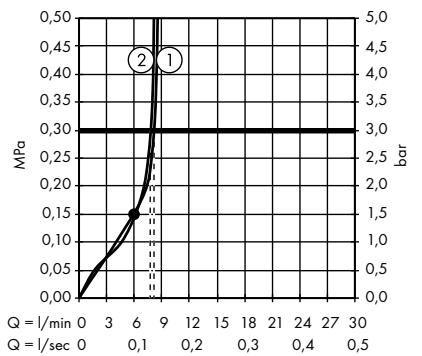

1. Hand shower
2. Overhead shower

· **Rainmaker Select** Showerpipe 460 2jet
with thermostat
27109400