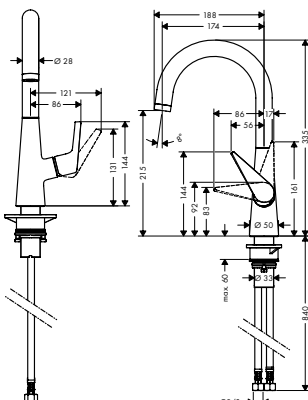

Talis M51 Single lever kitchen mixer 220, 1jet

- ComfortZone 220
- swivel range adjustable in 3 steps 110°, 150° or 360°
- normal spray
- connection dimension: DN15
- maximum flow rate at 3 bar: 10 l/min
- ceramic cartridge
- connection type: G 3/8 connections
- temperature limitation adjustable
- suitable for continuous flow water heaters

Chrome	72814000	239.90
Stainless Steel Finish	72814800	311.70