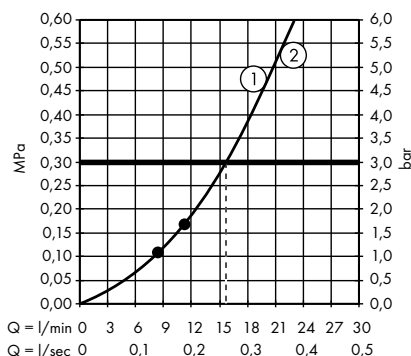

1. Massage
2. IntenseRain
3. SoftRain

Croma E Showerpipe 280 1jet with thermostat
27630000

1. Hand shower
2. Overhead shower

Croma E Showerpipe 280 1jet EcoSmart with thermostat
27660000

1. Hand shower
2. Overhead shower