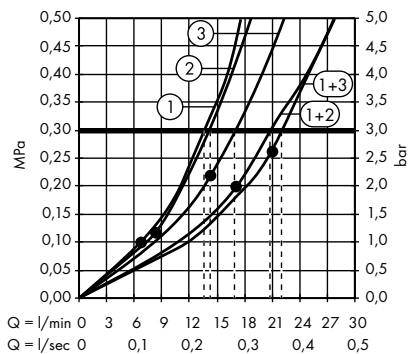

1. Hand shower
2. Rain
3. Rainflow