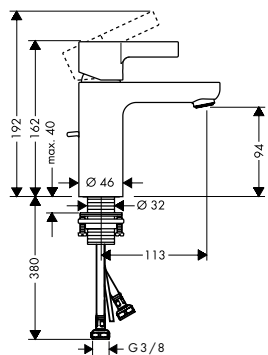

Basin

Single lever basin mixer 100 with pop-up waste set

- consists of: single lever basin mixer, waste set
- ComfortZone 100
- projection 113 mm
- spray type: normal spray
- maximum flow rate at 3 bar: 5 l/ min
- ceramic cartridge
- temperature limitation adjustable
- suitable for continuous flow water heaters
- pop-up waste set G 1 1/4
- material waste set: metal
- connection type: G 3/8 connections
- connection dimension: DN15

finish	code no.	Euro
Chrome	31060000	282.60

Alternative products:

· Single lever basin mixer 100 without waste set	Chrome	31068000	269.40
· Single lever basin mixer 100 LowFlow without waste set	Chrome	31015000	261.90
· Single lever basin mixer 100 LowFlow 3.5 l/ min with pop-up waste set	Chrome	31063000	272.30
· Single lever basin mixer 100 LowFlow 2 l/ min with pop-up waste set	Chrome	31016000	274.50