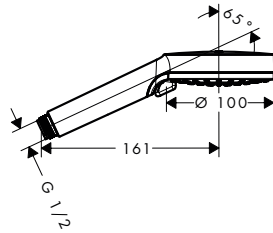

Vernis Blend Hand shower Vario Green

- shower head size: 100 mm
- spray type: Rain, IntenseRain
- spray type adjustment by turning spray disc
- easy cleanable plastic spray disc
- maximum flow rate at 3 bar: 5,2 l/min
- minimum flow pressure: 1 bar
- with internal water conduction
- rinseable screen seal
- connection thread G 1/2
- connection dimension: DN15

Chrome 26090000 19.50

Alternative products:

- **Vernis Blend Hand shower Vario EcoSmart** Chrome 26340000 19.50
- **Vernis Blend Hand shower Vario EcoSmart** Matt Black 26340670 27.30