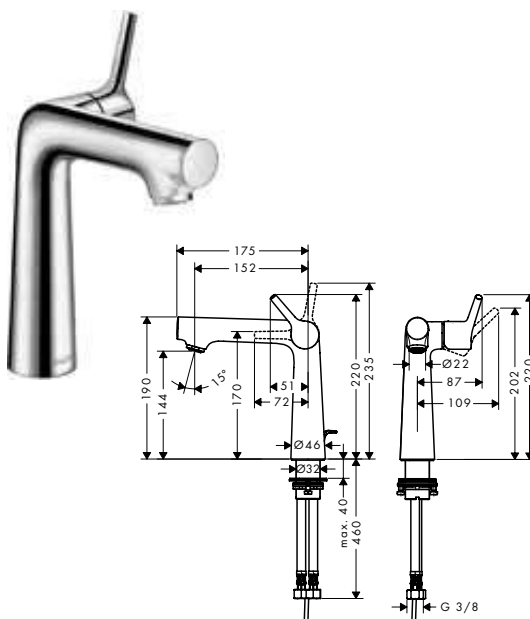

Alternative products:

· Single lever basin mixer 100 CoolStart without waste set	Chrome	72023000	160.60

Single lever basin mixer 140 with pop-up waste set

- consists of: single lever basin mixer, waste set
- ComfortZone 140
- projection 152 mm
- spray type: normal spray
- maximum flow rate at 3 bar: 5 l/min
- ceramic cartridge
- temperature limitation adjustable
- suitable for continuous flow water heaters
- pop-up waste set G 1 1/4
- material waste set: metal
- connection type: G 3/8 connections
- connection dimension: DN15

Chrome   72113000   451.20