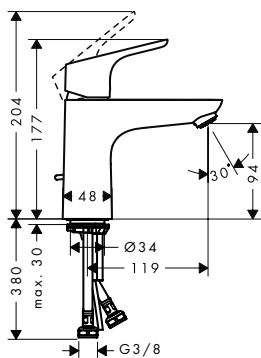

CoolStart - Focus

Focus Single lever basin mixer
100 CoolStart
with pop-up waste set

- consists of: single lever basin mixer, waste set
- ComfortZone 100
- projection 119 mm
- spray type: normal spray
- maximum flow rate at 3 bar: 5 l/min
- ceramic cartridge
- temperature limitation adjustable
- suitable for continuous flow water heaters
- pop-up waste set G 1¼
- material waste set: metal
- connection type: G ¾ connections
- connection dimension: DN15
- cold water in middle position

finish	code no.	Euro
Chrome	31621000	138.60

Alternative products:

· Focus Single lever basin mixer 100 CoolStart without waste set	Chrome	31509000	131.70