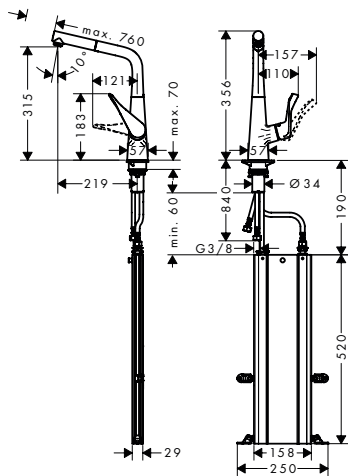

Metris M71 Single lever kitchen mixer 320, pull-out spout, 1 jet, sBox

finish	code no.	Euro
Chrome	73812000	456.30
Stainless Steel Finish	73812800	575.00

- consists of: single lever kitchen mixer, hose box
- ComfortZone 320
- swivel range adjustable in 2 steps to 110° or 150°
- laminar spray
- MagFit magnetic shower support
- connection dimension: DN15
- maximum flow rate at 3 bar: 10 l/min
- ceramic cartridge
- connection type: G 3/8 connections
- temperature limitation adjustable
- integrated non-return valve
- suitable for continuous flow water heaters
- sBox for quiet, smooth and protected hose guidance in the cabinet, under the countertop
- extension length up to 76 cm
- significantly reduced splashing by soft start of the water flow

Alternative products:

· Metris M71 Single lever kitchen mixer 320, Eco, pull-out spout, 1 jet, sBox	Chrome	73828000	456.30