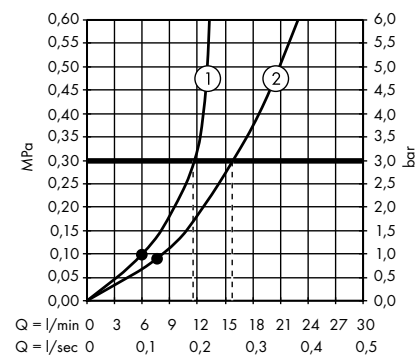

1. Overhead shower
2. Hand shower