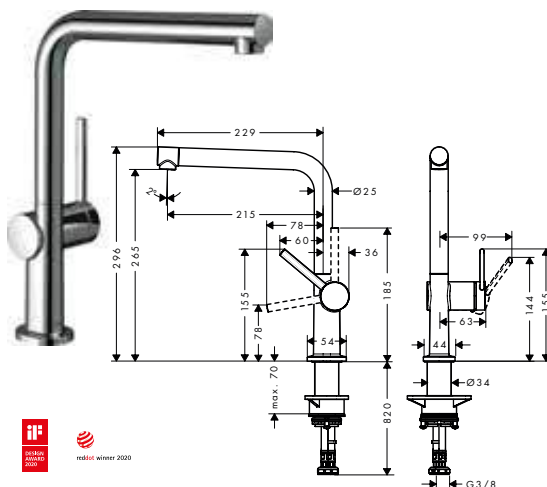

Talis M54 Single lever kitchen mixer 270, device shut-off valve, 1 jet

Chrome	72827000	240.80
Matt Black	72827670	312.90
Stainless Steel Finish	72827800	312.90

- ComfortZone 270
- swivel range adjustable in 4 steps 60°, 110°, 150° or 360°
- laminar spray
- with integrated shut-off valve
- connection dimension: DN15
- maximum flow rate at 3 bar: 8 l/min
- ceramic cartridge
- connection type: G 3/8 connections
- temperature limitation adjustable
- suitable for continuous flow water heaters
- tap hole with Ø 35 mm required