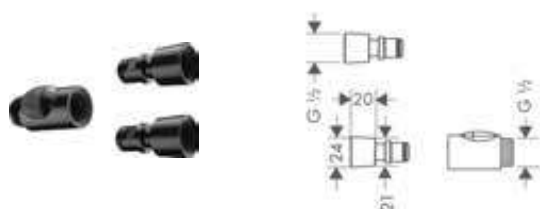

- **Vernis Shape** Showerpipe 230 1jet Chrome 26097000 385.00
- **Vernis Shape** Showerpipe 230 1jet EcoSmart with thermostat Matt Black 26097670 539.00

NEW

NEW

NEW

Accessories

Quick-coupling set

Black

28346000