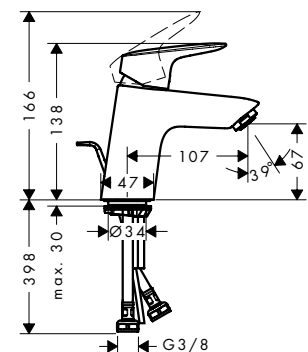

Basin

Single lever basin mixer 70 with pop-up waste set

finish code no. Euro
Chrome 71070000 81.90

- consists of: single lever basin mixer, waste set
- ComfortZone 70
- projection 107 mm
- spray type: normal spray
- maximum flow rate at 3 bar: 5 l/ min
- ceramic cartridge
- temperature limitation adjustable
- suitable for continuous flow water heaters
- pop-up waste set G 1 1/4
- material waste set: synthetic
- connection type: G 3/8 connections
- connection dimension: DN15

Alternative products:

· Single lever basin mixer 70 with metal pop-up waste set	Chrome	71170000	93.30
· Single lever basin mixer 70 with push-open waste set	Chrome	71077000	81.90
· Single lever basin mixer 70 without waste set	Chrome	71071000	76.10
· Single lever basin mixer 70 LowFlow with pop-up waste set	Chrome	71078000	81.90