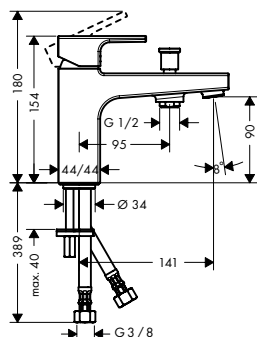

NEW

Single lever bath and shower mixer Monotrou

finish	code no.	Euro
Chrome	71463000	153.20

- 2 functions
- projection 95 mm
- connection type: G 3/8 connections
- spray type mixer: normal spray
- maximum flow rate at 3 bar: 24 l/min
- flow rate for bath spout at 3 bar: 24 l/min
- flow rate of hand shower at 3 bar: 13,7 l/min
- ceramic cartridge
- temperature limitation adjustable
- diverter with automatic resetting
- protected against backflow, according to DIN EN1717
- suitable for continuous flow water heaters
- connection dimension: DN15

NEW

Alternative products:

Single lever bath and shower mixer Monotrou with 2 flow rates	Chrome	71464000	153.20