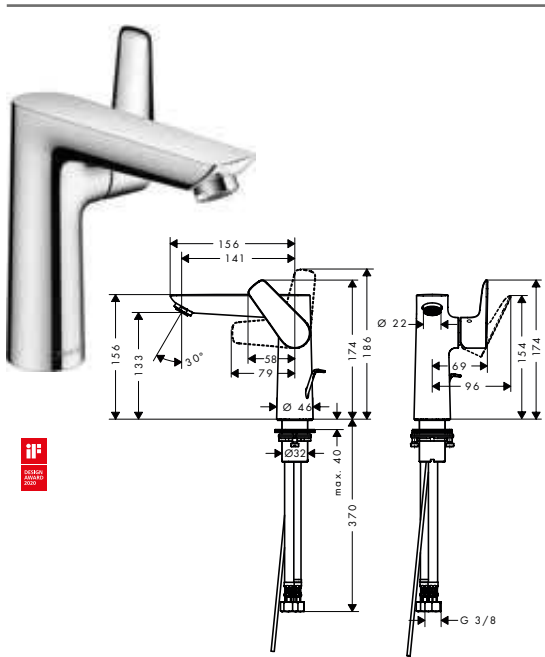

Single lever basin mixer 150 with pop-up waste set

- consists of: single lever basin mixer, waste set
- ComfortZone 150
- projection 141 mm
- spray type: normal spray
- maximum flow rate at 3 bar: 5 l/min
- ceramic cartridge
- temperature limitation adjustable
- suitable for continuous flow water heaters
- pop-up waste set G 1 1/4
- material waste set: metal
- connection type: G 3/8 connections
- connection dimension: DN15

finish	code no.	Euro
Chrome	71754000	219.60
Brushed Bronze	71754140	329.30
Brushed Black	71754340	329.30
Chrome		
Matt Black	71754670	307.40
Matt White	71754700	307.40
Polished Gold Optic	71754990	329.30

Alternative products:

- Single lever basin mixer 150 without waste set

Chrome	71755000	212.10