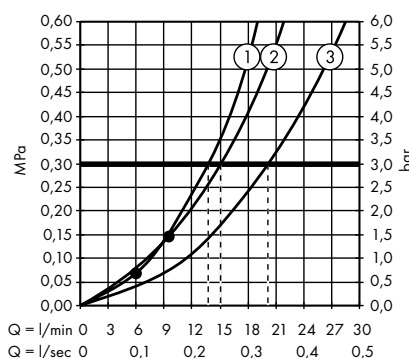

Croma E Showerpipe 280 1jet with bath thermostat
27687000

1. Hand shower
2. Overhead shower
3. Bath spout