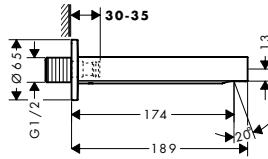

NEW

Bath spout

- 1 function
- connection type: G 1/2
- with escutcheon
- projection 174 mm
- wall-mounted
- maximum flow rate at 3 bar: 20,3 l/ min
- spray type: normal spray

Chrome	76410000	160.00
Matt Black	76410670	224.00
Matt White	76410700	224.00

Optional parts:

· Connecting thread G 3/4	92504000	44.90

NEW

4-hole rim mounted bath mixer with sBox

- consists of: 4-hole rim mounted bath mixer, hand shower, shower holder, shower hose, hose box
- 2 functions
- projection 152 mm
- connection type: basic set
- spray type mixer: normal spray
- spray type hand shower: PowderRain
- maximum pull-out length of hand shower: 1.45 m
- sBox for quiet, smooth and protected hose guidance
- maximum flow rate at 3 bar: 23,5 l/ min
- flow rate for bath spout at 3 bar: 23,5 l/ min
- flow rate of hand shower at 3 bar: 10,2 l/ min
- min. operating pressure: 1 bar
- max. operating pressure: 10 bar
- ceramic valves hot/ cold 90°
- non-return valve
- connection dimension: DN15

Chrome	76444000	690.00
Matt Black	76444670	966.00
Matt White	76444700	966.00

Consisting of:

- Baton hand shower 100 ljet (# 26866XXX)
- Finish set oval (# 28020XXX)

Required parts:

· Basic set for 4-hole rim mounted bath mixer	13440180	425.00

NEW

NEW

Basic set for 4-hole rim mounted bath mixer

- clamping range: 0 - 30 mm
- connection thread: G 1/2
- connection dimension: DN15
- bath rim width at least 100 mm

13440180	425.00