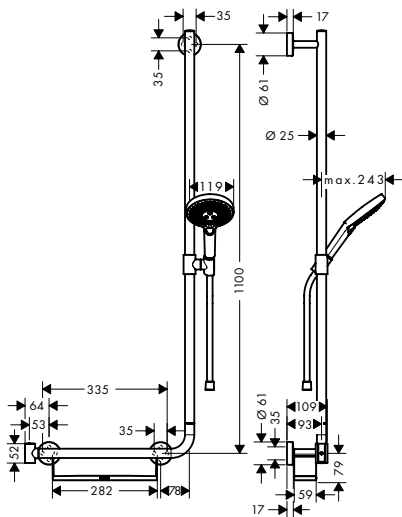

Consisting of:

- **Unica** Shower bar Comfort 110 cm right (# 26404400)
- **Raindance Select S** Hand shower 120 3jet (# 26530000)
- **Isiflex** Shower hose 160 cm (# 28276000)

Alternative sizes:

· **Raindance Select S** Shower set 120 3jet with shower bar 110 cm left Chrome 26324000 412.60

Optional parts:

· **Unica** Foot support Comfort Chrome 26329000 153.30

Unica Shower bar Comfort 110 cm right

White/Chrome 26404400 318.20

- consists of: shower bar, storage basket, slider
- infinitely height-adjustable
- shower holder can be removed
- 90° position adjustable hand shower holder, pivots left and right, up and down
- shelf can be removed for cleaning
- profile stand pipe: round
- shower bar diameter: 25 mm
- metal hand shower holder
- hand shower holder with locking mechanism
- wall supports of metal

Alternative products:

· **Unica** Shower bar Comfort 110 cm left White/Chrome 26403400 318.20

Optional parts:

· **Unica** Foot support Comfort Chrome 26329000 153.30