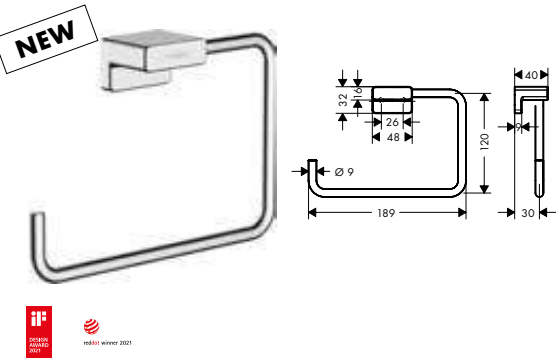

Measurements within scale drawings are in mm.

Technical specifications and units of measure are subject to change.

finish code no. Euro

Towel ring

- wall-mounted
- material: metal
- with mounting material
- concealed fastening
- drilling distance: 26 mm
- diameter drill hole: 6 mm