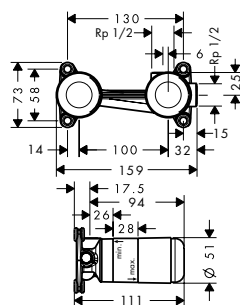

Basic set for single lever basin mixer for concealed installation wall-mounted

- installation depth: 44 - 72 mm
- variable positioning of the mixer system, can be left or right of the spout
- easy orientation due to support surfaces for the spirit level
- with building protection cover against contamination during assembly
- with dimension indication for exact determination of the installation depth
- with pre-mounted fastening lugs for mounting in drywall and solidwall
- sound-decoupled installation
- connection dimension: DN15

	13622180	220.50

Optional parts:

- Extension set 2.5 cm

	31971000	112.80