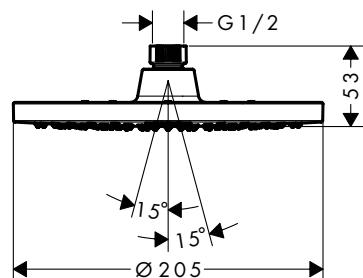

Optional parts:

· Shower arm 12.8 cm	Chrome	27411000	22.60

NEW

Vernis Blend Overhead shower
200 1jet Green

- shower head size: 205 mm
- spray type: Rain
- ball-joint: overhead shower angle adjustable
- material spray disc: plastic
- maximum flow rate at 3 bar: 5,4 l/min
- minimum flow pressure: 1 bar
- overhead shower removable for cleaning
- installation: ceiling or wall
- connection thread G 1/2
- connection dimension: DN15

Chrome	26093000	100.00

Alternative products:

· Vernis Blend Overhead shower 200 1jet EcoSmart	Chrome	26277000	100.00
	Matt Black	26277670	140.00
· Vernis Blend Overhead shower 200 1jet LowPressure	Chrome	26095000	100.00

Optional parts:

· Vernis Blend Shower arm 24 cm	Chrome	27809000	47.00
· Vernis Blend Ceiling connector 10 cm	Chrome	27804000	45.00
· Vernis Blend Ceiling connector 30 cm	Chrome	27805000	60.00