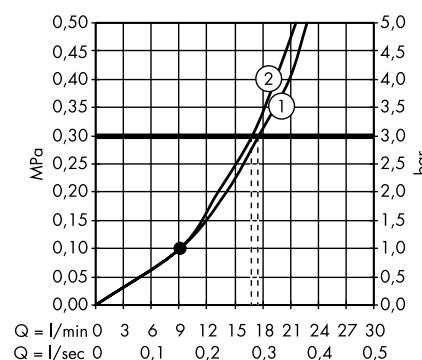

1. Rain
2. RainAir

Raindance Select S Overhead shower 240 2jet with ceiling connector
26467000, 26467400