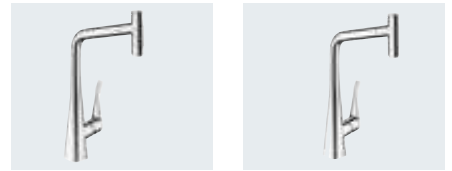

hansgrohe kitchen taps

Product lines at a glance

Aquno Select M81

Metris Select M71

Finish	-000, -670, -800	-000, -670, -800	-000, -340, -670, -800	-000, -800	-000, -800
Standard	■	■	■	■	■
EcoSmart					■
sBox	■	■	■	■	■
For window installation					
For LowPressure / vented hot water cylinders					
Device shut-off valve					
CoolStart					
Multiple spray types	■	■	■	■	
With pull-out spout	■	■	■	■	■
With swivel spout	■	■	■	■	■
Select	■	■	■	■	■