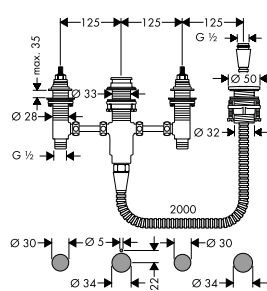

finish

code no.

Euro

Basic set for 4-hole rim mounted bath mixer

13244180

289.00

- consists of: basic set, shower holder, shower hose
- maximum pull-out length of hand shower: 1.60 m
- maintenance opening required
- suitable for 4-hole rim mounted bath mixer
- connection thread: G 1/2
- connection dimension: DN15
- ceramic valves hot/ cold 90°

NEW