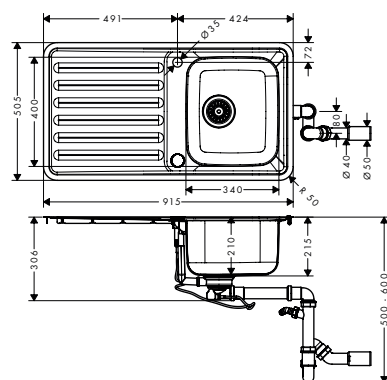

S41 13-F340 Built-in sink
340/400 with drainboard

Stainless Steel

43337800

363.80

- consists of: built-in sink, automatic waste set with siphon
- cut-out dimensions: 895 x 485 mm
- material: stainless steel
- number of bowls: 1 main bowl
- with drainage
- tap hole and hole for pop-up waste control are pre-drilled
- orientation: reversible
- cabinet size: 45 cm
- type of installation: flat on the countertop (self-rimming) or flush-mount installation
- position overflow: on the side of the bowl under drainboard
- tap ledge reinforcing for a tight and stable seating of the kitchen mixer
- corner radius: 70 mm
- sink depth: 210 mm