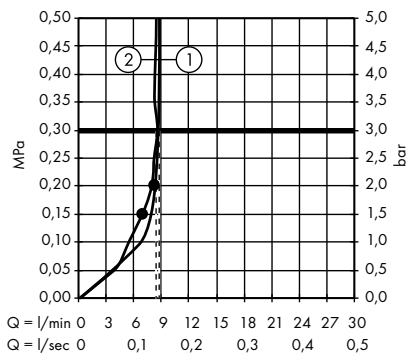

Raindance S Showerpipe 240 1jet EcoSmart 9 l/min with thermostat
27116000

1. Overhead shower
2. Hand shower