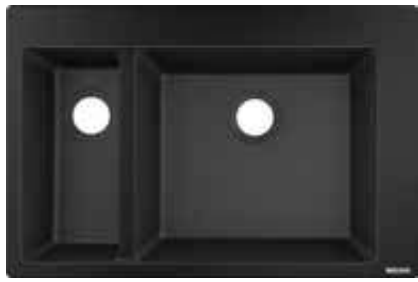

**S510-F635 Built-in sink
180/450**

- cut-out dimensions: 750 x 490 mm
- material: SilicaTec
- number of bowls: 1 main bowl and 1 additional bowl
- tap hole for drilling is predefined (see scale drawing), diamond drill included
- cabinet size: 80 cm
- type of installation: topmount
- position overflow: on the right side of the main bowl
- sink depth: 190 mm
- depth half sink: 140 mm
- waste set not included - please order one waste set from the required parts

finish	code no.	Euro
Graphiteblack	43315170	387.00
Stonegrey	43315290	387.00
Concretegrey	43315380	387.00

Required parts (choose one)

· D17-10 Manual waste and overflow set for double bowl granite	Chrome	43928000	44.40
· D17-11 Automatic waste and overflow set for double bowl granite	Chrome	43938000	72.30

Optional parts:

· F15 Cutting board walnut		40960000	133.20
· F16 Cutting board oak		40961000	100.00
· F17 Mobile drainboard	Stainless Steel	40962800	86.70
· F14 Multifunctional strainer	Matt Black	40963000	21.70