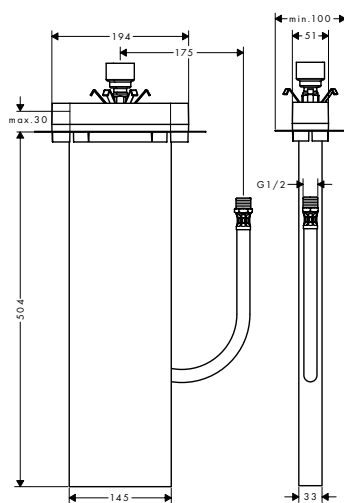

sBox Rim and tile mounted bath basic set

- suitable for rim or tile mounted installation
- 1 function
- connection thread G 1/2
- connection hose length: 600 mm
- bath rim width at least 100 mm
- drilling diameter on bath tub: two drilled holes Ø 50/51 mm and connection by sawing out required (consider template)
- clamping range: 0 - 30 mm
- connection dimension: DN15

13560180	52.50

Optional parts:

- sBox Installation plate for tile mounted installation
- sBox Mounting angle set for installation plate for tile mounted installation

28016000	65.00
28021000	162.60

sBox Installation plate for tile mounted installation

- dimension: 350 x 120 mm

28016000	65.00