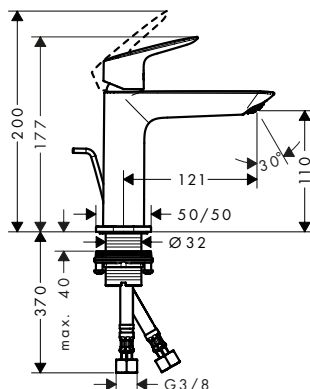

Single lever basin mixer 110
Fine with pop-up waste set

Chrome

71251000

109.00

- consists of: single lever basin mixer, waste set
- ComfortZone 110
- projection 121 mm
- spray type: normal spray
- maximum flow rate at 3 bar: 5 l/min
- ceramic cartridge
- temperature limitation adjustable
- suitable for continuous flow water heaters
- pop-up waste set G 1¼
- material waste set: synthetic
- connection type: G ¾ connections
- connection dimension: DN15

Alternative products:

- Single lever basin mixer 110 Fine with push-open waste set
- Single lever basin mixer 110 Fine without waste set

Chrome

71252000

109.00

Chrome

71253000

103.00