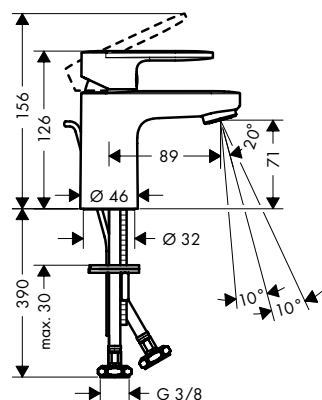

CoolStart - Vernis Blend

Vernis Blend Single lever basin
mixer 70 CoolStart
with pop-up waste set

Chrome 71584000 67.10
Matt Black 71584670 93.90

- consists of: single lever basin mixer, waste set
- ComfortZone 70
- projection 89 mm
- spray type: normal spray
- swiveling spray former
- maximum flow rate at 3 bar: 5 l/min
- ceramic cartridge
- temperature limitation adjustable
- suitable for continuous flow water heaters
- pop-up waste set G 1¼
- material waste set: synthetic
- connection type: G ¾ connections
- connection dimension: DN15
- cold water in middle position

Alternative products:

NEW · **Vernis Blend** Single lever basin mixer 70 with pop-up waste set Chrome 71550000 67.10
NEW · **Vernis Blend** Single lever basin mixer 70 with metal pop-up waste set Matt Black 71550670 93.90
NEW · **Vernis Blend** Single lever basin mixer 70 without waste set Chrome 71557000 77.10
· **Vernis Blend** Single lever basin mixer 70 without waste set Chrome 71558000 60.10
· **Vernis Blend** Single lever basin mixer 70 without waste set Matt Black 71558670 84.10