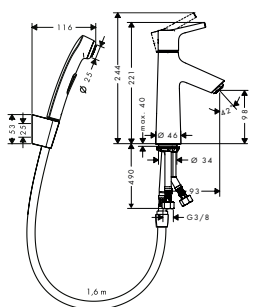

Single lever basin mixer
with bidette hand shower
and shower hose 160 cm

- consists of: single lever basin mixer, bidette hand shower, shower holder, shower hose, waste set
- maximum flow rate at 3 bar: 5,7 l/ min
- ceramic cartridge
- temperature limitation adjustable
- suitable for continuous flow water heaters
- push-open waste set G 1 1/4
- material waste set: synthetic
- connection type: G 3/8 connections
- connection dimension: DN15

Chrome

72290000

219.60