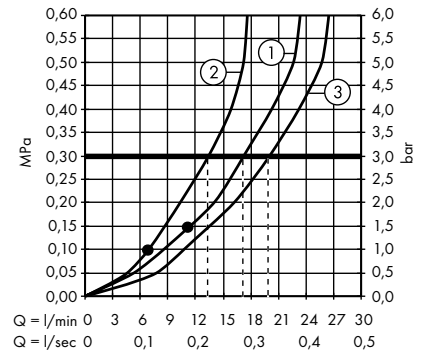

Crometta E Showerpipe 240 1jet with bath thermostat
27298000

1. Overhead shower
2. Hand shower
3. Bath spout