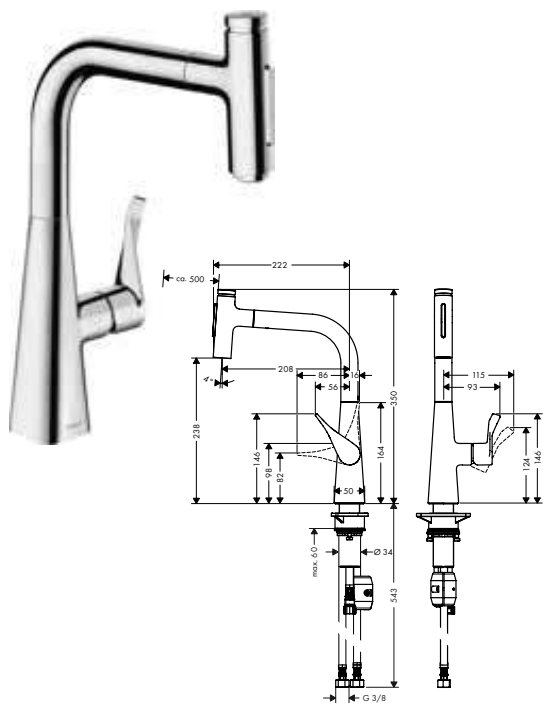

finish code no. Euro

Metris Select M71 Single lever kitchen mixer 240, pull-out spray, 2jet

Chrome 73822000 460.10
Stainless Steel Finish 73822800 598.50

- ComfortZone 240
- l-spout
- swivel range adjustable in 2 steps to 110° or 150°
- laminar spray, shower spray
- lockable shower spray, spray returns through pressing spray diverter and spray returns automatically through handle closing
- Select button for a comfortable start/stop of the water flow
- MagFit magnetic shower support
- connection dimension: DN15
- maximum flow rate at 3 bar: 7,3 l/min
- ceramic cartridge
- connection type: G 3/8 connections
- temperature limitation adjustable
- integrated non-return valve
- suitable for continuous flow water heaters

Alternative products:

· **Metris Select M71** Single lever kitchen mixer 240, pull-out spout, 1jet Chrome 14857000 459.70
Stainless Steel Finish 14857800 597.50