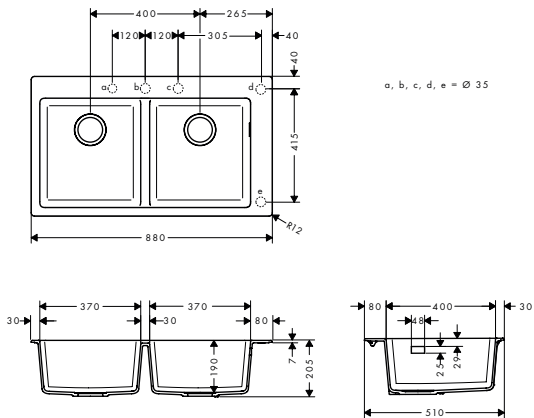

**S510-F770 Built-in sink
370/370**

- cut-out dimensions: 860 x 490 mm
- material: SilicaTec
- number of bowls: 2 main bowls
- tap hole for drilling is predefined (see scale drawing), diamond drill included
- cabinet size: 90 cm
- type of installation: topmount
- position overflow: on the right side of the bowl
- sink depth: 190 mm
- waste set not included - please order one waste set from the required parts

finish	code no.	Euro
Graphiteblack	43316170	451.60
Stonegrey	43316290	451.60
Concretegrey	43316380	451.60

Required parts (choose one)

· D17-10 Manual waste and overflow set for double bowl granite	Chrome	43928000	44.40
· D17-11 Automatic waste and overflow set for double bowl granite	Chrome	43938000	72.30

Optional parts:

· F15 Cutting board walnut		40960000	133.20
· F16 Cutting board oak		40961000	100.00
· F17 Mobile drainboard	Stainless Steel	40962800	86.70
· F14 Multifunctional strainer	Matt Black	40963000	21.70