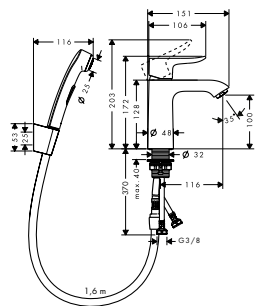

Bidet

Single lever bidet mixer with pop-up waste set

- consists of: single lever bidet mixer, waste set
- projection 123 mm
- ball-pivot joint
- spray type: laminar spray
- maximum flow rate at 3 bar: 7,5 l/min
- ceramic cartridge
- temperature limitation adjustable
- suitable for continuous flow water heaters
- pop-up waste set G 1 1/4
- material waste set: metal
- connection type: G 3/8 connections
- connection dimension: DN15

finish

code no.

Euro

Chrome

31280000

290.60

Single lever basin mixer with bidette hand shower and shower hose 160 cm

- consists of: single lever basin mixer, bidette hand shower, shower holder, shower hose, waste set
- ComfortZone 110
- maximum flow rate at 3 bar: 5 l/min
- ceramic cartridge
- temperature limitation adjustable
- suitable for continuous flow water heaters
- push-open waste set G 1 1/4
- material waste set: metal
- connection type: G 3/8 connections
- connection dimension: DN15