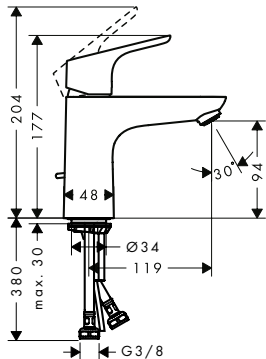

finish

code no.

Euro

Chrome

31952000

101.00

Focus Single lever basin mixer
100 LowFlow
with pop-up waste set

- consists of: single lever basin mixer, waste set
- ComfortZone 100
- projection 119 mm
- spray type: normal spray
- maximum flow rate at 3 bar: 3,5 l/min
- ceramic cartridge
- temperature limitation adjustable
- suitable for continuous flow water heaters
- pop-up waste set G 1 1/4
- material waste set: metal
- connection type: G 3/8 connections
- connection dimension: DN15