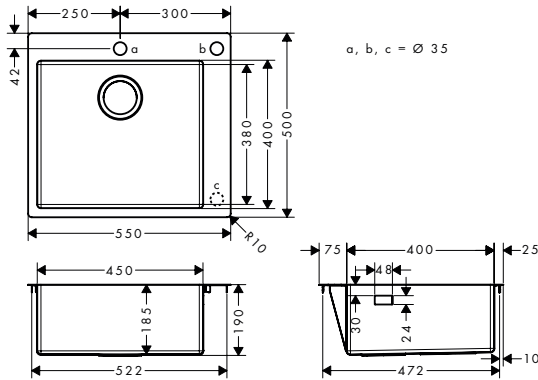

S712-F450 Built-in sink 450

- cut-out dimensions: 530 x 480 mm
- material: stainless steel
- number of bowls: 1 main bowl
- tap hole and hole for pop-up waste control are pre-drilled
- cabinet size: 60 cm
- type of installation: flat on the countertop (self-rimming) or flush-mount installation
- position overflow: on the right side of the bowl
- tap ledge reinforcing for a tight and stable seating of the kitchen mixer
- corner radius: 10 mm
- sink depth: 190 mm
- waste set not included - please order one waste set from the required parts

finish	code no.	Euro
Stainless Steel	43305800	653.90

Required parts:

· D14-11 Automatic waste and overflow set for single bowl	Stainless Steel	43931800	46.90

Optional parts:

· F15 Cutting board walnut		40960000	133.20
· F16 Cutting board oak		40961000	100.00
· F17 Mobile drainboard	Stainless Steel	40962800	86.70
· F14 Multifunctional strainer	Matt Black	40963000	21.70