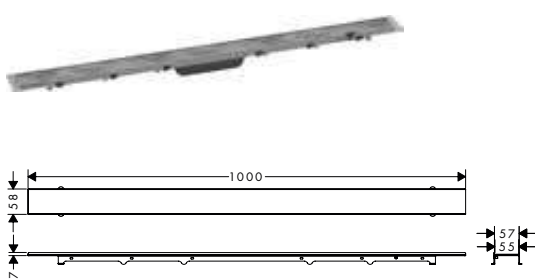

Required parts (choose one)

NEW

- **uBox universal** Complete set for standard installation - 800 for shower drains finish sets

56024180

379.00

NEW

- **uBox universal** Complete set for flat installation - 800 for shower drains finish sets

56018180

379.00

NEW