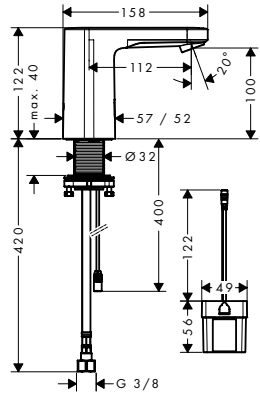

finish

code no.

Euro

NEW

Electronic basin mixer for cold water or pre-adjusted water battery operation

Chrome

71503000

181.00

- ComfortZone 100
- projection 112 mm
- spray type: normal spray
- swiveling spray former
- for cold water or pre-adjusted/conditioned water
- with isolated water conduction - without contact with nickel and lead
- suitable for continuous flow water heaters
- infrared sensor technology
- automatic environmental adjustment of infrared sensor
- battery condition indicator available
- battery operation 6 V Lithium-battery, type CR-P2 (lifetime approx. 7 years, at 150 actuations per day, battery included in scope of supply)
- flushing time adjustable
- flushing time: 10 s, 20 s, 30 s
- hygiene rinse activatable (automatic water flow)
- frequency of hygiene rinse: 24 h, 48 h, 72 h
- flushing time hygiene rinse: 10 s, 20 s, 30 s
- permanent rinse activatable (single water flow for 200 seconds, suitable for thermal disinfection)
- cleaning mode: manual water stop for washbasin cleaning
- connection dimension: DN15
- dirt filter in the connection hose
- frequency of hygiene rinse and flushing time hygiene rinse are dependent on each other (24 h - 10 s, 48 h - 20 s, 72 h - 30 s)

NEW

Alternative products:

- Electronic basin mixer for cold water or pre-adjusted water mains connection 230 V

Chrome

71504000

199.10