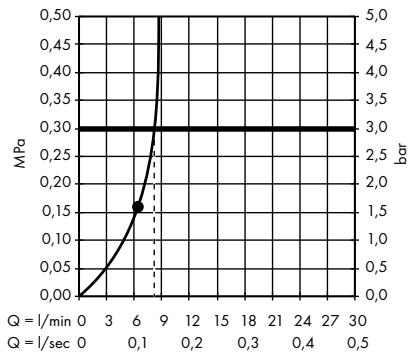

Raindance E Overhead shower 360 1jet with shower arm 24 cm
27371000

Raindance E Overhead shower 360 1jet with shower arm 39 cm
27376000

Raindance E Overhead shower 240 1jet EcoSmart 9 l/min with shower arm
26605000