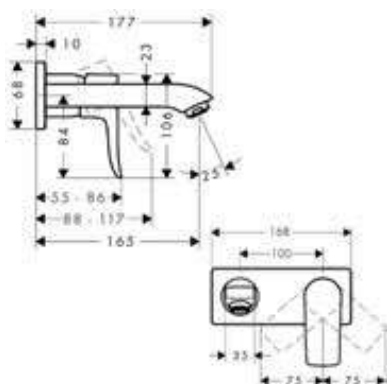

Metris Single lever basin mixer for concealed installation wall-mounted LowFlow 3,5 l/min with spout 16,5 cm

- consists of: single lever basin mixer for concealed installation wall-mounted, waste set
- spray type: normal spray
- maximum flow rate at 3 bar: 3,5 l/min
- ceramic cartridge
- temperature limitation adjustable
- suitable for continuous flow water heaters
- non-closing waste set
- material waste set: metal
- connection type: basic set
- connection dimension: DN15
- handle can be positioned on the right or left, depends on the basic set installation

Alternative products:

- **Metris** Single lever basin mixer for concealed installation wall-mounted with spout 16,5 cm
- **Metris** Single lever basin mixer for concealed installation wall-mounted with spout 22,5 cm

Required parts:

- Basic set for single lever basin mixer for concealed installation wall-mounted

Chrome	31251000	304.00