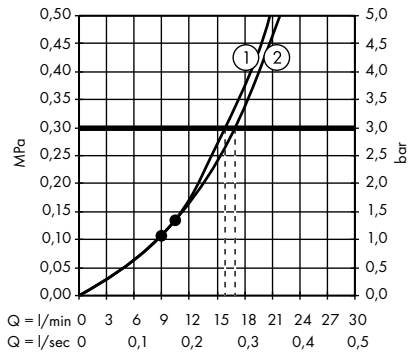

hangrohe flow diagrams

The consumption was measured in combination with the appropriate fittings (thermostat/mixer/in-wall valve) to reflect actual application in practice.

Croma Select E Overhead shower 180 2jet
26524000, 26524400