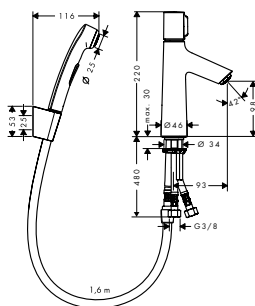

finish

code no.

Euro

Chrome

72202000

219.60

Basin mixer 100
with bidette hand shower
and shower hose 160 cm

- consists of: Basin mixer, bidette hand shower, shower holder, shower hose, waste set
- maximum flow rate at 3 bar: 5 l/ min
- ceramic cartridge
- temperature limitation adjustable
- suitable for continuous flow water heaters
- push-open waste set G 1 1/4
- material waste set: synthetic
- connection type: G 3/8 connections
- connection dimension: DN15