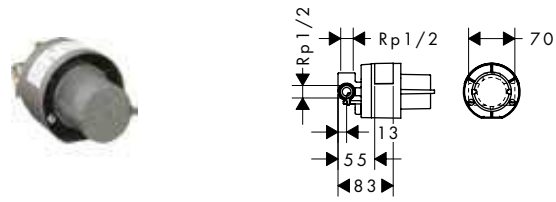

Basic set for single lever shower mixer for concealed installation

13620180	110.60

- ceramic cartridge
- temperature limitation adjustable
- installation depth: 55 - 83 mm
- connection dimension: DN15

Optional parts:

· Extension set for basic set for single lever shower mixer for concealed installation	32698000	98.10