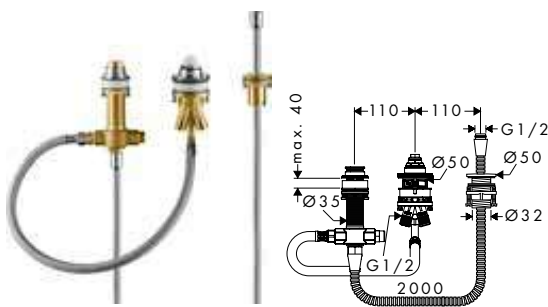

Required parts:

- Basic set for 3-hole rim mounted single lever bath mixer

13439180

350.10

Basic set for 3-hole rim mounted single lever bath mixer

13439180

350.10

- consists of: basic set, shower holder, shower hose
- maximum pull-out length of hand shower: 1.60 m
- maintenance opening required
- connection dimension: G 1/2