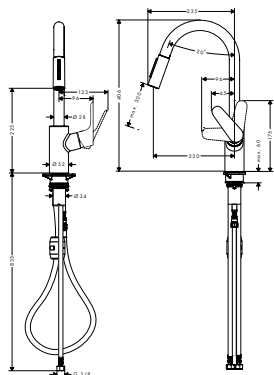

Focus M41

Focus M41 Single lever kitchen mixer 240, pull-out spray, 2jet

Chrome

31815000

272.90

Matt Black

31815670

382.00

Stainless Steel Finish 31815800

354.90

- ComfortZone 240
- swivel range adjustable in 2 steps to 110° or 150°
- laminar spray, shower spray
- lockable shower spray, spray returns through pressing spray diverter
- MagFit magnetic shower support
- quick connect hose
- connection dimension: DN15
- maximum flow rate at 3 bar: 10 l/min
- ceramic cartridge
- connection type: G 3/8 connections
- temperature limitation adjustable
- integrated non-return valve
- suitable for continuous flow water heaters

Alternative products:

- **Focus M41** Single lever kitchen mixer 240, Eco, pull-out spray, 2jet

Chrome

31833000

272.90