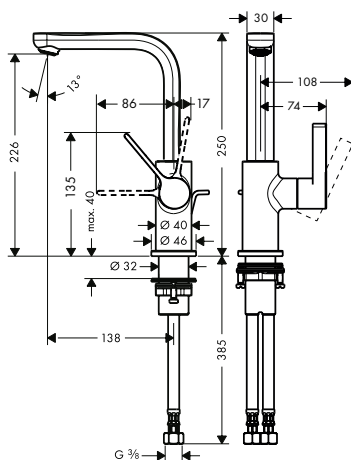

Single lever basin mixer with swivel spout and pop-up waste set

- consists of: single lever basin mixer, waste set
- ComfortZone 230
- projection 138 mm
- swivel range 120°
- spray type: normal spray
- maximum flow rate at 3 bar: 5 l/ min
- ceramic cartridge
- temperature limitation adjustable
- suitable for continuous flow water heaters
- pop-up waste set G 1 1/4
- material waste set: metal
- connection type: G 3/8 connections
- connection dimension: DN15
- handle position on the side: bottom-side at the base body (not suitable for wash bowls)

finish	code no.	Euro
Chrome	31159000	347.20

Alternative products:

· Single lever basin mixer 230 with swivel spout and push-open waste set	Chrome	31161000	347.20