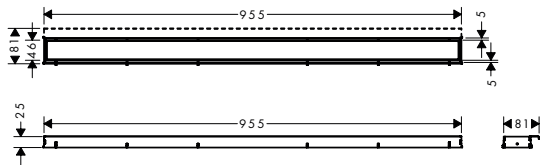

NEW

RainDrain Match Finish set
shower drain 1000
with height adjustable frame

- consists of: design grate, height adjustable frame, wall installation flange, Dryphon
- grate tileable on the rear, except for glass finishes (-450 and -610)
- easy to clean surface
- easy adjustment to tile thickness with height adjustable frame (7 - 18 mm)
- up to 60 l/ min drainage capacity
- where to use: new construction, renovation
- tile thickness: up to 18 mm
- suitable for any type of tile
- grate removal tool allows easy removal of the finish set
- type of odour seal: mechanical
- mounting type: wall-mounted, free in the floor
- wall mounting possible
- tile inlay depth: 12 mm
- grate material: Stainless Steel 304 (1.4301)
- suitable for primary and secondary drainage
- frame width: 62 mm
- grate width: 46 mm
- suitable for Rainmaker Select products with glass finish (-450 and -610)

finish	code no.	Euro
Chrome	56041000	296.00
White	56041450	473.00
Black	56041610	473.00
Matt Black	56041670	433.00
Matt White	56041700	433.00
Brushed Stainless Steel	56041800	197.00

- **NEW** **Required parts (choose one)**
- **uBox universal** Complete set for standard installation - 1000 for shower drains finish sets
- **NEW** · **uBox universal** Complete set for flat installation - 1000 for shower drains finish sets

56026180	393.00
56020180	393.00