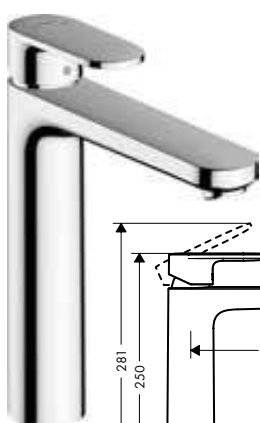

Single lever basin mixer 100 with pop-up waste set project pack (6 pcs.)

Chrome 71588000 512.00

- consists of: single lever basin mixer, waste set
- ComfortZone 100
- projection 108 mm
- spray type: normal spray
- swiveling spray former
- maximum flow rate at 3 bar: 5 l/ min
- ceramic cartridge
- temperature limitation adjustable
- suitable for continuous flow water heaters
- pop-up waste set G 1 1/4
- material waste set: synthetic
- connection type: G 3/8 connections
- connection dimension: DN15
- packaging unit: 6 pieces

NEW

NEW
NEW

Single lever basin mixer 190 with pop-up waste set

Chrome 71552000 115.00
Matt Black 71552670 161.00

- consists of: single lever basin mixer, waste set
- ComfortZone 190
- projection 169 mm
- spray type: normal spray
- swiveling spray former
- maximum flow rate at 3 bar: 5 l/ min
- ceramic cartridge
- temperature limitation adjustable
- suitable for continuous flow water heaters
- pop-up waste set G 1 1/4
- material waste set: synthetic
- connection type: G 3/8 connections
- connection dimension: DN15

Alternative products:

- Single lever basin mixer 190 with metal pop-up waste set Chrome 71581000 125.00
- Single lever basin mixer 190 without waste set Chrome 71582000 108.00
  Matt Black 71582670 151.20

NEW