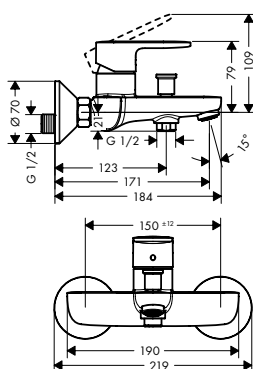

Single lever bath mixer for exposed installation projects pack (6 pcs.)

- 2 functions
- projection 171 mm
- connection type: s-shaped connections
- centre distance: 150 ± 12 mm
- spray type mixer: normal spray
- maximum flow rate at 3 bar: 22,5 l/min
- flow rate for bath spout at 3 bar: 22,5 l/min
- flow rate of hand shower at 3 bar: 15,7 l/min
- min. operating pressure: 1 bar
- max. operating pressure: 10 bar
- ceramic cartridge
- temperature limitation adjustable
- diverter with automatic resetting
- with silencer
- suitable for continuous flow water heaters
- connection dimension: DN15
- packaging unit: 6 pieces

Chrome 71447000 576.00