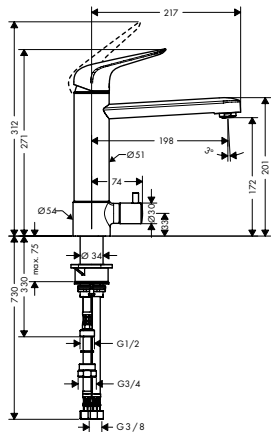

Focus M42 Single lever kitchen mixer 180, device shut-off valve, 1 jet

- ComfortZone 180
- swivel range adjustable in 2 steps 120° or 360°
- normal spray
- with integrated shut-off valve
- connection dimension: DN15
- maximum flow rate at 3 bar: 12 l/min
- ceramic cartridge
- connection type: G 3/8 connections
- temperature limitation adjustable
- suitable for continuous flow water heaters

finish Chrome **code no.** 71813000 **Euro** 272.00