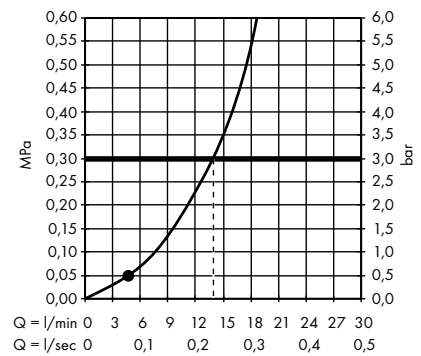

Crometta Hand shower 1jet
26331400