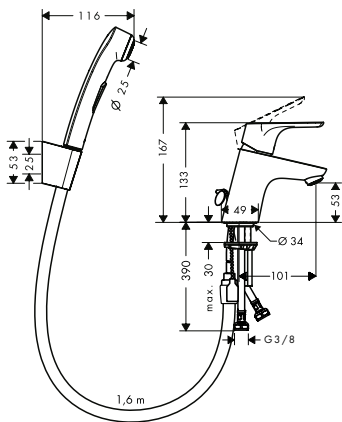

Euro

Single lever bidet mixer
with 2 flow rates
with pop-up waste set

Chrome

31928000

112.70

- consists of: single lever bidet mixer, waste set
- projection 126 mm
- aerator with ball pivot
- spray type: normal spray
- ceramic cartridge with Eco handle position for 2 flow rates
- temperature limitation adjustable
- suitable for continuous flow water heaters
- material waste set: metal
- connection type: G 3/8 connections
- connection dimension: DN15