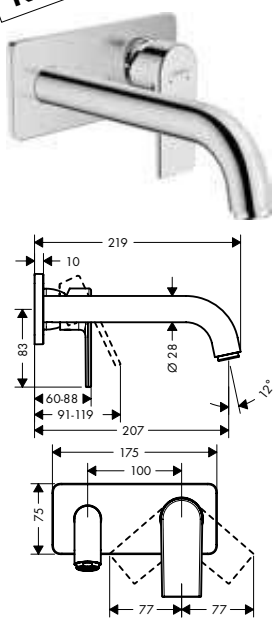

3-hole basin mixer
with pop-up waste set

- consists of: 3-hole basin mixer, waste set
- ComfortZone 150
- projection 166 mm
- spray type: laminar spray
- maximum flow rate at 3 bar: 5 l/min
- ceramic valves hot/ cold 90°
- suitable for continuous flow water heaters
- pop-up waste set G 1¼
- material waste set: synthetic
- connection type: G ¾ connections
- connection dimension: DN15

Chrome

71563000

170.00

Matt Black

71563670

238.00

NEW