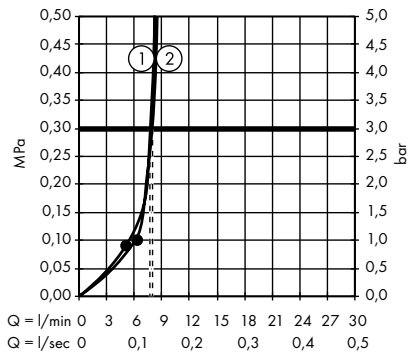

Croma Select S Overhead shower 180 2jet
EcoSmart 9 l/min
26523000