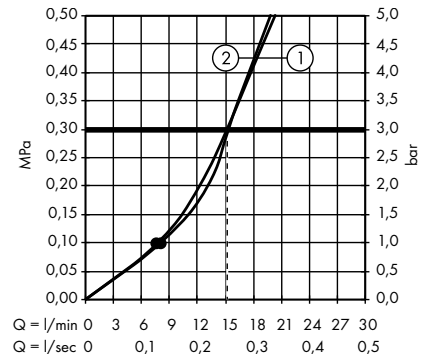

1. Overhead shower
2. Hand shower