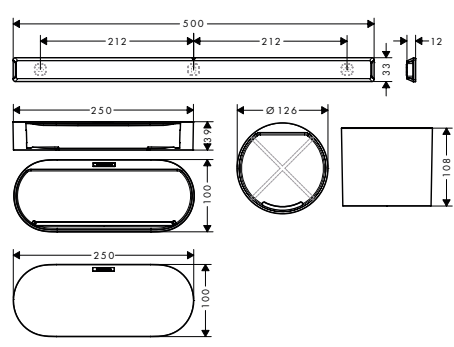

**NEW
NEW
NEW
NEW**

	finish	code no.	Euro
Bathroom bundle	Matt Black	27968670	63.80
	Matt White	27968700	63.80

- consists of: wall bar, storage basket, cover, tumbler
- material: plastic dyed through
- wall-mounted
- suitable for horizontal and vertical installation
- ideal for tiles, glass, metal
- application - glue or drill
- including gluing set
- accessory can be clicked onto the wall bar
- storage for squeegee
- ideal to store shampoo, razors, tooth paste
- with a partition that can be repositioned or removed
- closes storage basket
- offers storage space
- dishwasher safe, easy to clean
- concealed fastening
- with drain hole: recess for draining water

**available from
April 2022**

1. **Consisting of:**
2. Wall bar 50 cm (# 27902XXX)
   - Storage basket (# 27913XXX)
   - Cover for storage basket (# 27925XXX)
   - Tumbler (# 27921XXX)