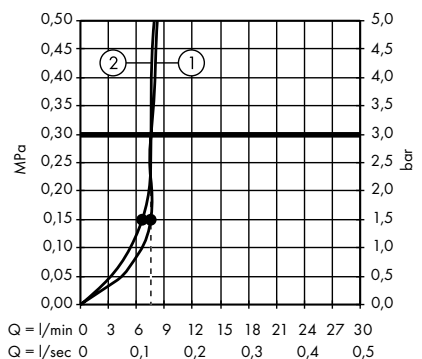

1. Rain
2. RainAir

Raindance Select S Overhead shower 240 2jet EcoSmart 9 l/min with ceiling connector
26469000