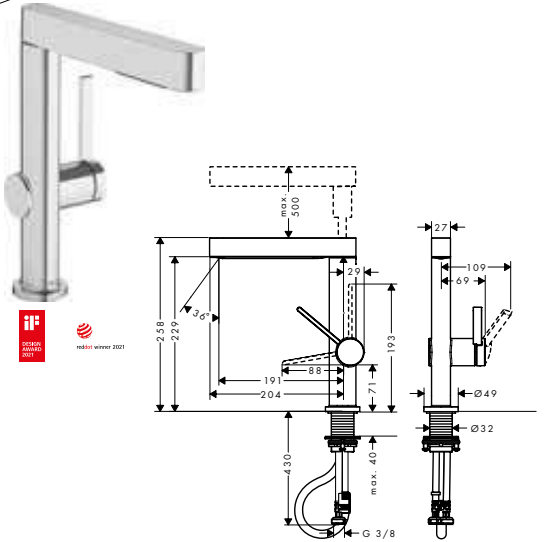

Single lever basin mixer
230 with pull-out spray, 2jet
and push-open waste set

Chrome	76063000	315.00
Matt Black	76063670	441.00
Matt White	76063700	441.00

- consists of: single lever basin mixer, waste set
- ComfortZone 230
- projection 191 mm
- spray type: laminar spray, PowderRain
- spray returns through pressing spray diverter and spray returns automatically through handle closing
- extension length: 50 cm
- spray disc surface: graphite
- maximum flow rate at 3 bar: 5 l/ min
- ceramic cartridge
- temperature limitation adjustable
- push-open waste set G 1¼
- material waste set: metal
- connection type: G ¾ connections
- connection dimension: DN15
- non-return valve

NEW