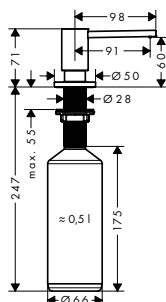

A41 soap-/ lotion dispenser

- suitable for matched design to selected kitchen mixers
- projection 91 mm
- material: durable metal construction
- non-corroding outlet pipe
- filling capacity 500 ml
- dosage 2 ml
- easy to fill up from the top
- for installation in worktops up to 55 mm
- easy and save installation without tools needed
- mounting hole with 28 - 35 mm diameter needed

Chrome	40438000	61.00
Brushed Black	40438340	88.30
Chrome		
Matt Black	40438670	82.40
Stainless Steel Finish	40438800	79.40