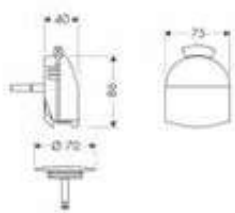

Bath filler with wastes and overflow for bath tubs

Exafill Finish set bath filler, waste and overflow set

finish	code no.	Euro
Chrome	58127000	179.30

- consists of: cover, security plug
- TÜV certified
- suitable for standard and special bath tubs
- triple aerator
- jet former can be adjusted by 20°
- maximum flow rate at 3 bar: 38 l/min

Required parts:

· Exafill Basic set bath filler, waste and overflow set for standard bath tubs	58125180	123.60
· Exafill Basic set bath filler, waste and overflow set for special bath tubs	58126180	173.30

Optional parts:

· Flexible connection tube 80 cm	58192000	109.70