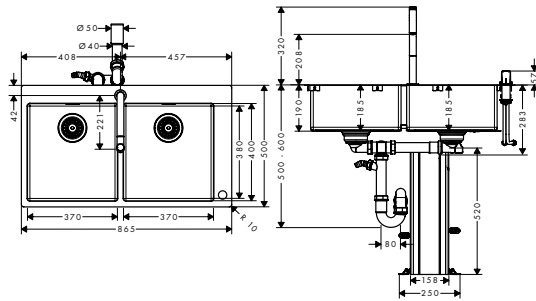

**C71-F765-10 Sink combi
370/370 Select**

- consists of: built-in sink, 2-hole single lever kitchen mixer, control unit, hose box, manual waste and overflow set
- material sink: stainless steel
- number of bowls: 2 main bowls
- tap hole and hole for control unit are pre-drilled
- sink depth: 190 mm
- cut-out dimensions: 840 x 480 mm
- cabinet size: 90 cm
- type of installation: flat on the countertop (self-rimming) or flush-mount installation
- tap ledge reinforcing for a tight and stable seating of the kitchen mixer
- corner radius: 10 mm
- connection type: G 3/8 connections
- connection dimension: DN15
- suitable for continuous flow water heaters
- ceramic cartridge
- MagFit magnetic shower support
- integrated non-return valve
- swivel range 150°
- laminar spray, shower spray
- ComfortZone 200
- Select button for a comfortable start/stop of the water flow
- sBox for quiet, smooth and protected hose guidance in the cabinet, under the countertop
- extension length up to 76 cm
- maximum flow rate at 3 bar: 8 l/min

Consisting of:

- 2-hole single lever kitchen mixer 200, pull-out spray, 2jet, sBox (# 73818XXX)
- D15-10 Manual waste and overflow set for double bowl (# 43922800)

Optional parts:

- F15 Cutting board walnut
- F16 Cutting board oak
- F17 Mobile drainboard
- F14 Multifunctional strainer

finish	code no.	Euro

Chrome	43203000	1,691.00
Stainless Steel Finish	43203800	1,860.30

Stainless Steel	40960000	133.20
Matt Black	40961000	100.00
	40962800	86.70
	40963000	21.70