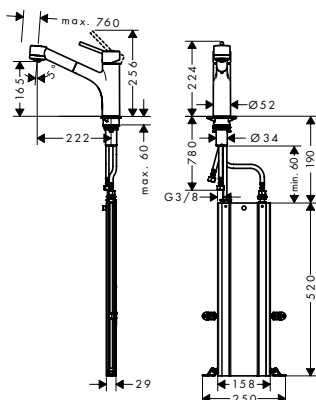

Talis M52 Single lever kitchen mixer 170, pull-out spray, 2jet, sBox

Chrome

73860000

406.80

Stainless Steel Finish 73860800

510.00

- consists of: single lever kitchen mixer, hose box
- ComfortZone 170
- swivel range 150°
- normal spray, shower spray
- lockable shower spray, spray returns automatically through handle closing
- connection dimension: DN15
- maximum flow rate at 3 bar: 10 l/ min
- ceramic cartridge
- connection type: G 3/8 connections
- temperature limitation adjustable
- integrated non-return valve
- suitable for continuous flow water heaters
- sBox for quiet, smooth and protected hose guidance in the cabinet, under the countertop
- extension length up to 76 cm