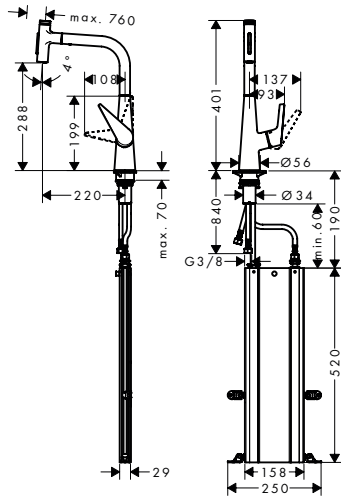

Talis Select M51 Single lever kitchen mixer 300, pull-out spray, 2jet, sBox

- consists of: single lever kitchen mixer, hose box
- ComfortZone 300
- swivel range adjustable in 2 steps to 110° or 150°
- laminar spray, shower spray
- lockable shower spray, spray returns through pressing spray diverter and spray returns automatically through handle closing
- Select button for a comfortable start/stop of the water flow
- MagFit magnetic shower support
- connection dimension: DN15
- maximum flow rate at 3 bar: 8 l/min
- ceramic cartridge
- connection type: G 3/8 connections
- temperature limitation adjustable
- integrated non-return valve
- suitable for continuous flow water heaters
- sBox for quiet, smooth and protected hose guidance in the cabinet, under the countertop
- extension length up to 76 cm

finish	code no.	Euro
Chrome	73867000	527.80
Stainless Steel Finish	73867800	663.00

Alternative products:

· Talis Select M51 Single lever kitchen mixer 300, pull-out spout, 1jet, sBox	Chrome	73853000	526.10
	Stainless Steel Finish	73853800	665.10

Talis Select M51 Single lever kitchen mixer 300, pull-out spout, 1jet

- ComfortZone 300
- swivel range adjustable in 2 steps to 110° or 150°
- normal spray
- Select button for a comfortable start/stop of the water flow
- MagFit magnetic shower support
- quick connect hose
- connection dimension: DN15
- maximum flow rate at 3 bar: 8 l/min
- ceramic cartridge
- connection type: G 3/8 connections
- temperature limitation adjustable
- integrated non-return valve
- suitable for continuous flow water heaters

finish	code no.	Euro
Chrome	72821000	477.90
Stainless Steel Finish	72821800	621.60

Alternative products: