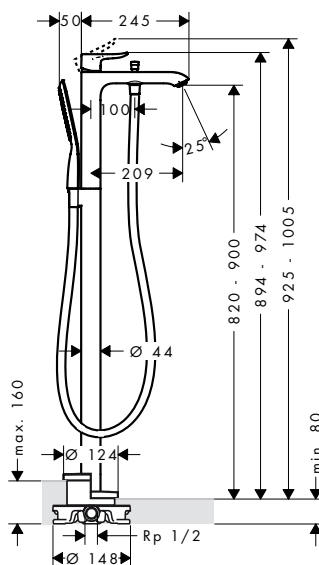

Bath

Single lever bath mixer floor-standing

- consists of: single lever bath mixer floor-standing, baton hand shower, shower hose, shower holder
- 2 functions
- projection 209 mm
- connection type: basic set
- spray type mixer: normal spray
- spray type hand shower: RainAir
- flow rate for bath spout at 3 bar: 19 l/min
- flow rate of hand shower at 3 bar: 14 l/min
- min. operating pressure: 1 bar
- max. operating pressure: 10 bar
- ceramic cartridge
- temperature limitation adjustable
- diverter with automatic resetting
- non-return valve
- connection dimension: DN15

Chrome

31471000

1,716.10

Required parts:

- Basic set for mixers floor-standing

10452180

459.80

Optional parts:

- Sealing foil for basic set bath mixer floor-standing

96441000

127.30