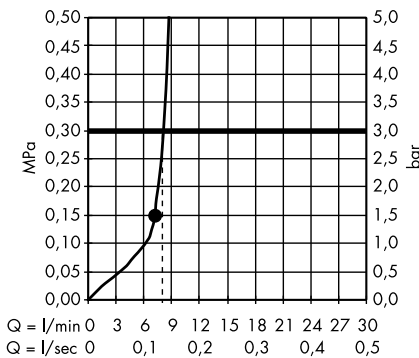

Raindance Overhead shower 260/260 1jet
EcoSmart 9 l/min
26481000