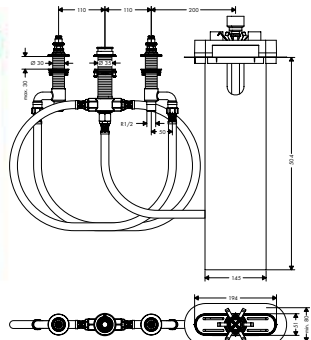

Required parts:

Basic set for 4-hole rim mounted bath mixer	13440180	425.00

NEW

NEW

Basic set for 4-hole rim mounted bath mixer

13440180	425.00

- clamping range: 0 - 30 mm
- connection thread: G 1/2
- connection dimension: DN15
- bath rim width at least 100 mm

Shower

NEW