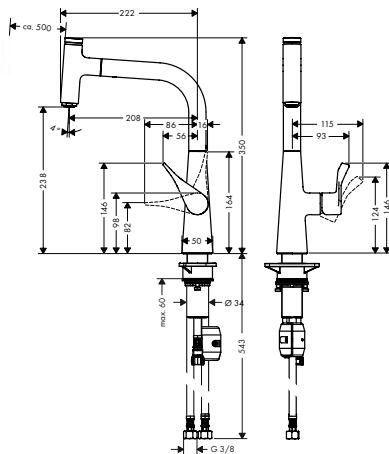

Metris Select M71 Single lever kitchen mixer 240, pull-out spout, 1 jet

- ComfortZone 240
- swivel range adjustable in 2 steps to 110° or 150°
- laminar spray
- Select button for a comfortable start/stop of the water flow
- MagFit magnetic shower support
- connection dimension: DN15
- maximum flow rate at 3 bar: 8 l/min
- ceramic cartridge
- connection type: G 3/8 connections
- temperature limitation adjustable
- integrated non-return valve
- suitable for continuous flow water heaters
- significantly reduced splashing by soft start of the water flow

finish	code no.	Euro
Chrome	14857000	459.70
Stainless Steel Finish	14857800	597.50

Alternative products:

· Metris Select M71 Single lever kitchen mixer 240, pull-out spray, 2jet	Chrome	73822000	460.10
	Stainless Steel Finish	73822800	598.50