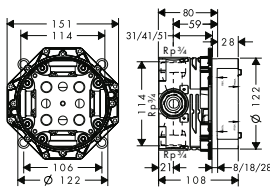

Basic set iBox universal

- suitable for all shower, bath tub and thermostat finish sets for concealed installation
- connection thread Rp 3/4
- rotationally-symmetric installation
- sound-decoupled installation
- connection dimension: DN20

01800180	137.30

Alternative products:

· Basic set iBox universal with shut-off unit	01850180	178.40

Optional parts:

· Extension iBox universal basic set 2.5 cm	13595000	50.40
· Fastening rail set for iBox universal	96615000	35.80
· Assembly aid for iBox universal	93500000	13.00