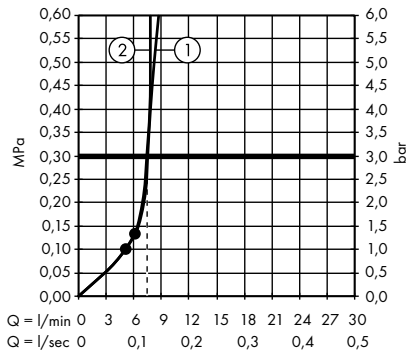

Crometta E Showerpipe 240 1jet EcoSmart with thermostat
27281000

1. Hand shower
2. Overhead shower