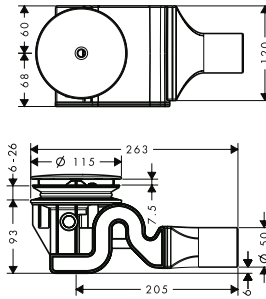

finish

code no.

Euro

NEW

RainDrain Spot Height compensation supplementary piece

56056000

20.00

- suitable for all RainDrain Spot point drains

Wastes for shower trays

Raindrain Complete set waste set 90 XXL

Chrome

60067000

71.50

- consists of: basic set, finish set
- suitable for shower trays with $\varnothing$ 90 mm waste outlet
- drainage capacity 51 l/min at 15 mm water level
- waste pipe $\varnothing$ 50 mm
- odour trap - backwater height is 50 mm
- stainless steel finish set
- opening for cleaning

Staro Complete set waste set 90

Chrome

60056000

58.50

- consists of: basic set, finish set
- suitable for shower trays with $\varnothing$ 90 mm waste outlet
- drainage capacity 29 l/min at 15 mm water level
- PE screw connection 40/ 50 mm
- waste pipe $\varnothing$ 50 mm
- odour trap - backwater height is 50 mm
- stainless steel finish set
- self-cleaning