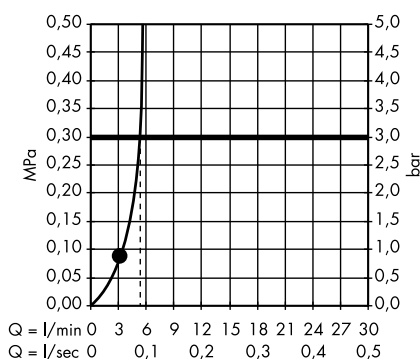

The consumption was measured in combination with the appropriate fittings (thermostat/mixer/in-wall valve) to reflect actual application in practice.

Crometta 85 Overhead shower 1jet Green
6 l/min
28423000