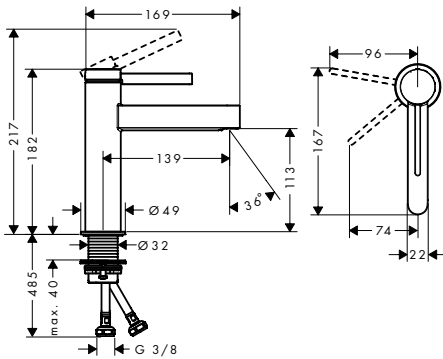

CoolStart - Finoris

NEW

NEW

Finoris Single lever basin mixer
110 CoolStart
with push-open waste set

- consists of: single lever basin mixer, waste set
- ComfortZone 110
- projection 139 mm
- spray type: laminar spray
- maximum flow rate at 3 bar: 5 l/min
- ceramic cartridge
- temperature limitation adjustable
- suitable for continuous flow water heaters
- push-open waste set G 1 1/4
- material waste set: metal
- connection type: G 3/8 connections
- connection dimension: DN15
- cold water in middle position

finish	code no.	Euro
Chrome	76024000	200.00
Matt Black	76024670	280.00
Matt White	76024700	280.00

Alternative products:

Finoris Single lever basin mixer 110
with pop-up waste set

Chrome	76020000	190.00
Matt Black	76020670	266.00
Matt White	76020700	266.00