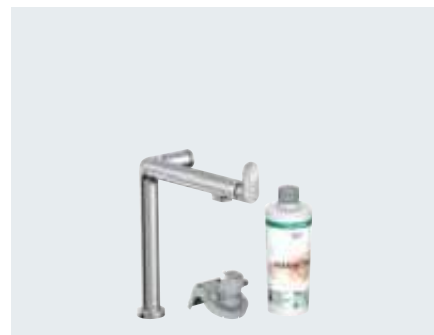

hansgrohe filter systems

Product lines at a glance

Aqittura M91 FilterSystem

Finish	-000, -670, -800	-000, -670, -800
Standard	■	■
sBox	■	
With pull-out function	■	
With swivel spout	■	■
Select digital		
Push	■	■
Two outlets	■	■