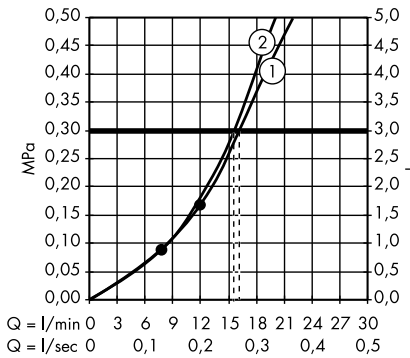

Raindance S Showerpipe 240 1jet with thermostat
27115000

1. Overhead shower
2. Hand shower