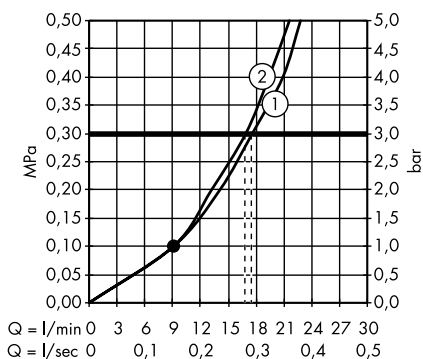

1. Rain
2. RainAir

Raindance Select S Overhead shower 240 2jet with shower arm
26466000, 26466400