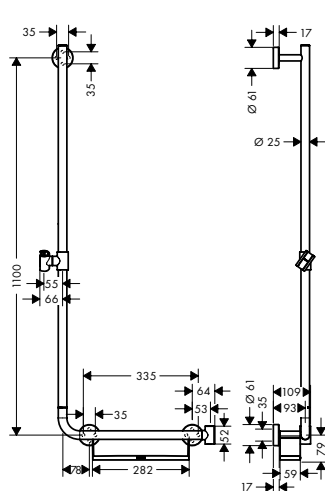

Unica Shower bar Comfort 110 cm left

- consists of: shower bar, storage basket, slider
- infinitely height-adjustable
- shower holder can be removed
- 90° position adjustable hand shower holder, pivots left and right, up and down
- shelf made of plastic, finish white, shelf can be removed for cleaning
- profile stand pipe: round
- shower bar diameter: 25 mm
- metal hand shower holder
- wall supports of metal

Alternative products:

- **Unica** Shower bar Comfort 110 cm right

Optional parts:

- **Unica** Foot support Comfort

White/Chrome	26403400	318.20
White/Chrome	26404400	318.20
Chrome	26329000	153.30