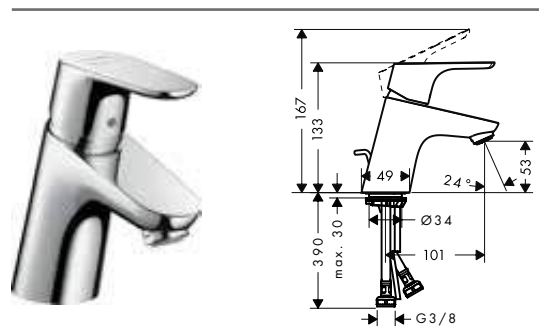

Focus Single lever basin mixer
70 CoolStart
with pop-up waste set

finish code no. Euro

Chrome 31539000 112.70