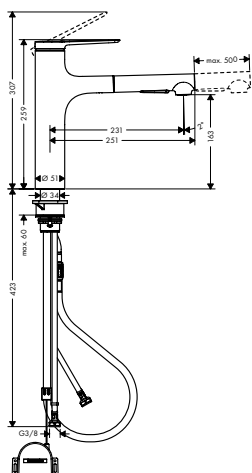

NEW

Zesis M33 Single lever kitchen mixer, 160, pull-out spray, 2jet, sBox lite

- ComfortZone 160
- swivel range 150°
- laminar spray, shower spray
- lockable shower spray, spray returns through pressing spray diverter and spray returns automatically through handle closing
- MagFit magnetic shower support
- quick connect hose
- connection dimension: DN15
- maximum flow rate at 3 bar: 8,2 l/min
- ceramic cartridge
- connection type: G 3/8 connections
- temperature limitation adjustable
- integrated non-return valve
- suitable for continuous flow water heaters
- sBox lite for a smooth, flexible and safe hose guidance in the cabinet
- extension length up to 50 cm