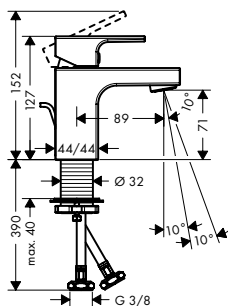

Basin

NEW

Single lever basin mixer 70 with pop-up waste set

finish	code no.	Euro
Chrome	71560000	80.00
Matt Black	71560670	112.00

- consists of: single lever basin mixer, waste set
- ComfortZone 70
- projection 89 mm
- spray type: normal spray
- swiveling spray former
- maximum flow rate at 3 bar: 5 l/min
- ceramic cartridge
- temperature limitation adjustable
- with isolated water conduction - without contact with nickel and lead
- suitable for continuous flow water heaters
- pop-up waste set G 1 1/4
- material waste set: synthetic
- connection type: G 3/8 connections
- connection dimension: DN15

Alternative products:

NEW	· Single lever basin mixer 70 with metal pop-up waste set	Chrome	71566000	90.00
NEW	· Single lever basin mixer 70 without waste set	Chrome Matt Black	71567000 71567670	73.00 102.20
NEW	· Single lever basin mixer 70 CoolStart with pop-up waste set	Chrome Matt Black	71593000 71593670	80.00 112.00

NEW

6x