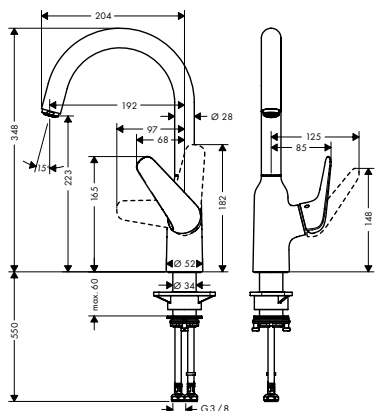

Focus M42 Single lever kitchen mixer 220, 1jet

- ComfortZone 220
- swivel range 360°
- normal spray
- connection dimension: DN15
- maximum flow rate at 3 bar: 10 l/min
- ceramic cartridge
- connection type: G 3/8 connections
- temperature limitation adjustable
- suitable for continuous flow water heaters

Chrome	71802000	183.20
Stainless Steel Finish	71802800	238.10