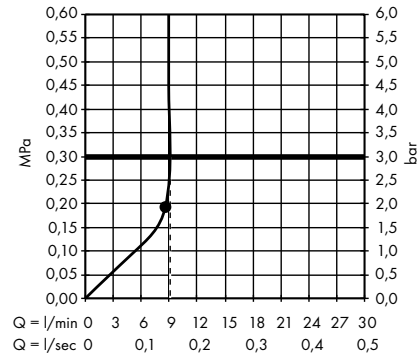

· **Rainfinity** Overhead shower 250 1jet EcoSmart with wall connector
26227000, 26227700