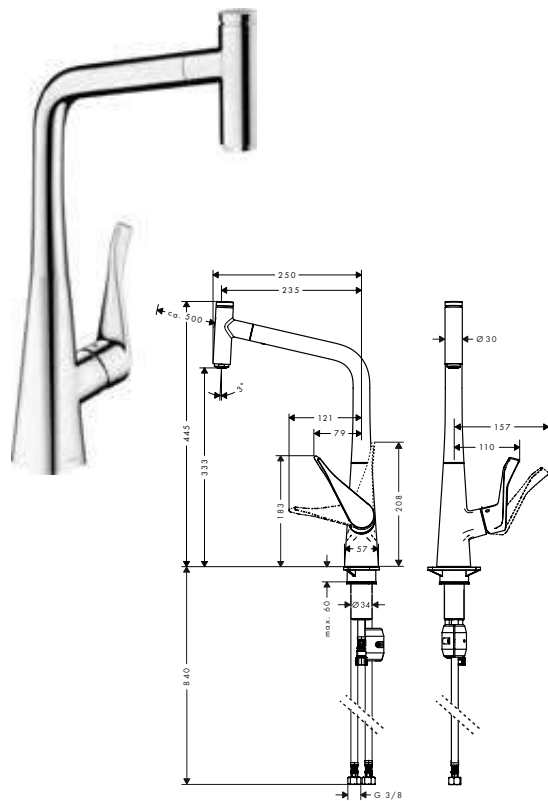

Metris Select M71 Single lever kitchen mixer 320, pull-out spout, 1 jet

- ComfortZone 320
- swivel range adjustable in 2 steps to 110° or 150°
- laminar spray
- Select button for a comfortable start/stop of the water flow
- MagFit magnetic shower support
- connection dimension: DN15
- maximum flow rate at 3 bar: 8 l/min
- ceramic cartridge
- connection type: G 3/8 connections
- temperature limitation adjustable
- integrated non-return valve
- suitable for continuous flow water heaters
- significantly reduced splashing by soft start of the water flow

finish	code no.	Euro
Chrome	14884000	514.90
Stainless Steel Finish	14884800	669.30

Alternative products:

· Metris Select M71 Single lever kitchen mixer 320, Eco, pull-out spout, 1 jet	Chrome	14786000	514.90
· Metris Select M71 Single lever kitchen mixer 320, pull-out spray, 2jet	Chrome	73820000	515.70
	Stainless Steel Finish	73820800	670.30