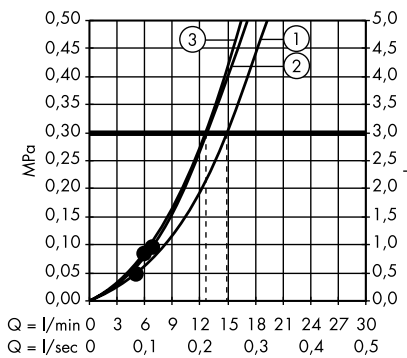

Crometta 85 Overhead shower Multi
28425000