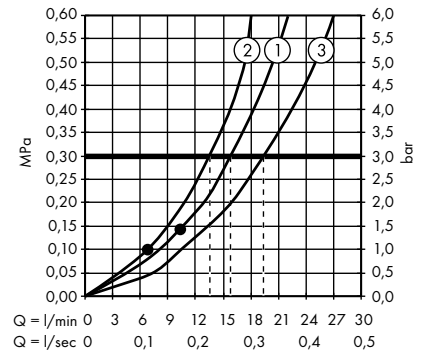

1. Overhead shower
2. Hand shower
3. Bath spout

Croma Select S Showerpipe 280 1jet with single lever mixer
26791000