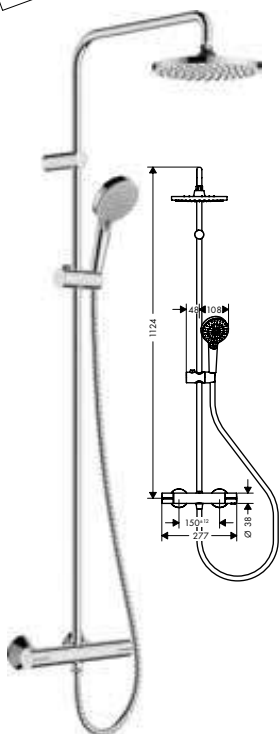

Showerpipes

NEW

Vernis Blend Showerpipe 200 1jet Green with thermostat

Chrome 26318000 385.00

- consists of: overhead shower, hand shower, shower thermostat, shower hose, slider
- overhead shower Vernis Blend 200 1jet
- shower head size overhead shower: 205 mm
- spray type overhead shower: Rain
- ball-joint: overhead shower angle adjustable
- spray type hand shower: Rain, IntenseRain
- maximum flow rate at 3 bar: 5,7 l/min
- minimum flow pressure: 1 bar
- operating pressure: min. 1 bar/max. 10 bar
- shower bar diameter: 19 mm
- height-adjustable slider with locking push-button slider
- shower arm length overhead shower: 426 mm
- thermostat Vernis
- safety lock at 40 °C
- adjustable hot water limitation
- outlets controlled via turning handle
- mounting type: exposed installation
- connection dimension DN15
- connection thread G 1/2
- centre distance 150 ± 12 mm
- intrinsically safe against backflow

NEW

NEW

Consisting of:

- Vernis Blend Overhead shower 200 1jet Green (# 26093000)
- Vernis Blend Hand shower Vario Green (# 26090000)
- Metaflex Shower hose 160 cm (# 28266000)

NEW

Alternative products:

· Vernis Blend Showerpipe 200 1jet EcoSmart with thermostat	Chrome	26089000	385.00
	Matt Black	26089670	539.00