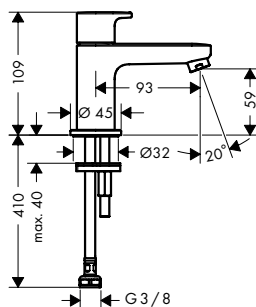

Single lever basin mixer 190 with isolated water conduction and pop-up waste set

Chrome

71572000

115.00

- consists of: single lever basin mixer, waste set
- ComfortZone 190
- projection 169 mm
- spray type: normal spray
- swiveling spray former
- maximum flow rate at 3 bar: 5 l/ min
- ceramic cartridge
- temperature limitation adjustable
- with isolated water conduction - without contact with nickel and lead
- suitable for continuous flow water heaters
- pop-up waste set G 1¼
- material waste set: synthetic
- connection type: G ¾ connections
- connection dimension: DN15

NEW