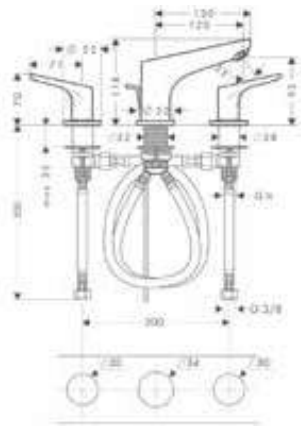

3-hole basin mixer 100
with pop-up waste set

- consists of: 3-hole basin mixer, waste set
- ComfortZone 100
- maximum flow rate at 3 bar: 5 l/min
- ceramic valves hot/ cold 90°
- suitable for continuous flow water heaters
- pop-up waste set G 1 1/4
- material waste set: metal
- connection type: G 3/8 connections
- connection dimension: DN15

Chrome

31937000

263.80