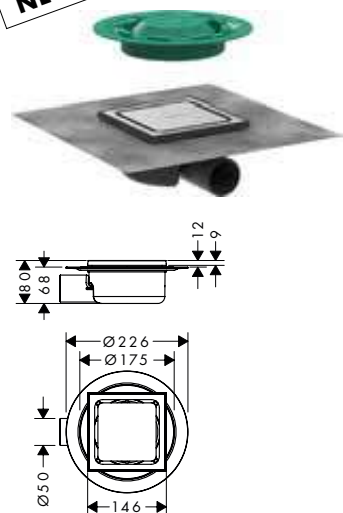

RainDrain Spot

NEW