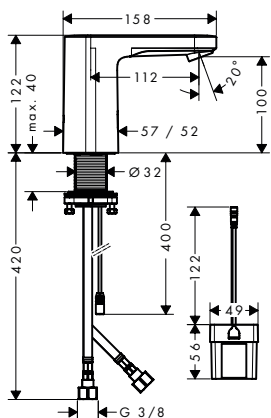

finish code no. Euro

NEW

Electronic basin mixer with temperature pre-adjustment battery operation

Chrome

71502000

217.20

- ComfortZone 100
- projection 112 mm
- spray type: normal spray
- swiveling spray former
- temperature pre-adjustable
- with isolated water conduction - without contact with nickel and lead
- non-return valve
- infrared sensor technology
- automatic environmental adjustment of infrared sensor
- battery condition indicator available
- battery operation 6 V Lithium-battery, type CR-P2 (lifetime approx. 7 years, at 150 actuations per day, battery included in scope of supply)
- flushing time adjustable
- flushing time: 10 s, 20 s, 30 s
- hygiene rinse activatable (automatic water flow)
- frequency of hygiene rinse: 24 h, 48 h, 72 h
- flushing time hygiene rinse: 10 s, 20 s, 30 s
- permanent rinse activatable (single water flow for 200 seconds, suitable for thermal disinfection)
- cleaning mode: manual water stop for washbasin cleaning
- connection dimension: DN15
- dirt filters in the connection hoses
- frequency of hygiene rinse and flushing time hygiene rinse are dependent on each other (24 h - 10 s, 48 h - 20 s, 72 h - 30 s)

NEW

Alternative products:

- Electronic basin mixer with temperature pre-adjustment mains connection 230 V

Chrome

71501000

238.90