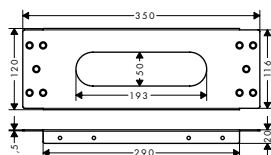

sBox Installation plate for tile mounted installation

- dimension: 350 x 120 mm

28016000	65.00