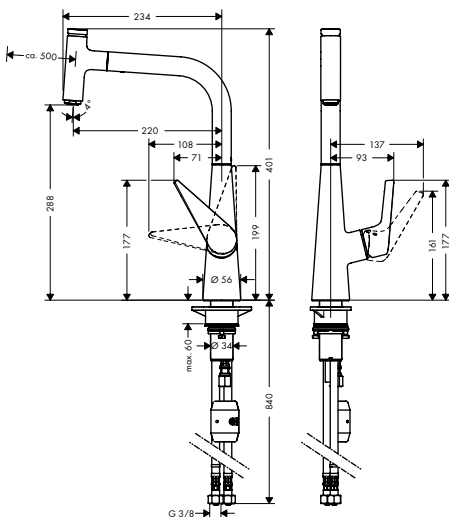

Talis Select M51 Single lever kitchen mixer 300, pull-out spray, 2jet, sBox

- consists of: single lever kitchen mixer, hose box
- ComfortZone 300
- swivel range adjustable in 2 steps to 110° or 150°
- laminar spray, shower spray
- lockable shower spray, spray returns through pressing spray diverter and spray returns automatically through handle closing
- Select button for a comfortable start/stop of the water flow
- MagFit magnetic shower support
- connection dimension: DN15
- maximum flow rate at 3 bar: 8 l/min
- ceramic cartridge
- connection type: G 3/8 connections
- temperature limitation adjustable
- integrated non-return valve
- suitable for continuous flow water heaters
- sBox for quiet, smooth and protected hose guidance in the cabinet, under the countertop
- extension length up to 76 cm

finish	code no.	Euro
Chrome	73867000	527.80
Stainless Steel Finish	73867800	663.00

Alternative products:

· Talis Select M51 Single lever kitchen mixer 300, pull-out spout, 1jet, sBox	Chrome	73853000	526.10
	Stainless Steel Finish	73853800	665.10

Talis Select M51 Single lever kitchen mixer 300, pull-out spout, 1jet

- ComfortZone 300
- swivel range adjustable in 2 steps to 110° or 150°
- normal spray
- Select button for a comfortable start/stop of the water flow
- MagFit magnetic shower support
- quick connect hose
- connection dimension: DN15
- maximum flow rate at 3 bar: 8 l/min
- ceramic cartridge
- connection type: G 3/8 connections
- temperature limitation adjustable
- integrated non-return valve
- suitable for continuous flow water heaters

finish	code no.	Euro
Chrome	72821000	477.90
Stainless Steel Finish	72821800	621.60

Alternative products: