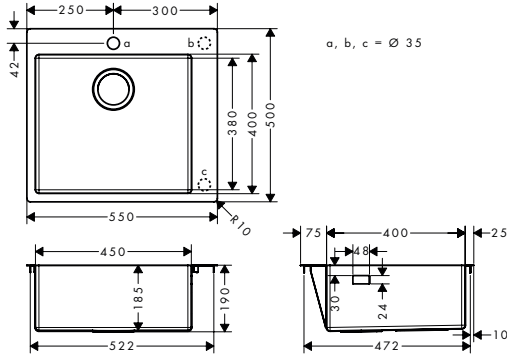

Sinks

Stainless steel built-in sinks

S711-F450 Built-in sink 450

- cut-out dimensions: 530 x 480 mm
- material: stainless steel
- number of bowls: 1 main bowl
- predrilled tap hole
- cabinet size: 60 cm
- type of installation: flat on the countertop (self-rimming) or flush-mount installation
- position overflow: on the right side of the bowl
- tap ledge reinforcing for a tight and stable seating of the kitchen mixer
- corner radius: 10 mm
- sink depth: 190 mm
- waste set not included - please order one waste set from the required parts

finish	code no.	Euro
Stainless Steel	43301800	653.90

Required parts:

· D14-10 Manual waste and overflow set for single bowl	Stainless Steel	43921800	26.80

Optional parts:

· F15 Cutting board walnut		40960000	133.20
· F16 Cutting board oak		40961000	100.00
· F17 Mobile drainboard	Stainless Steel	40962800	86.70
· F14 Multifunctional strainer	Matt Black	40963000	21.70