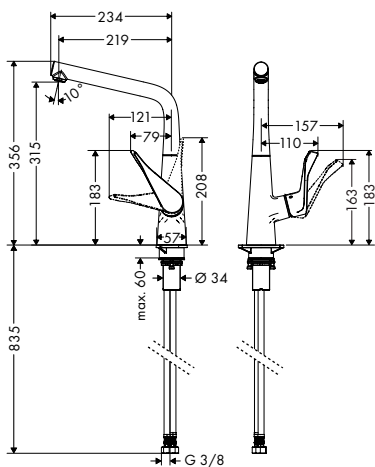

Metris M71 Single lever kitchen mixer 320, 1 jet

Chrome	14822000	343.60
Stainless Steel Finish	14822800	446.80

- ComfortZone 320
- swivel range adjustable in 3 steps 110°, 150° or 360°
- laminar spray
- connection dimension: DN15
- maximum flow rate at 3 bar: 12 l/min
- ceramic cartridge
- connection type: G 3/8 connections
- temperature limitation adjustable
- suitable for continuous flow water heaters
- significantly reduced splashing by soft start of the water flow

Alternative products:

· Metris M71 Single lever kitchen mixer 320, Eco, 1 jet	Chrome	14782000	343.60
· Metris M71 Single lever kitchen mixer 320, installation in front of a window, 1 jet	Chrome	14823000	406.10