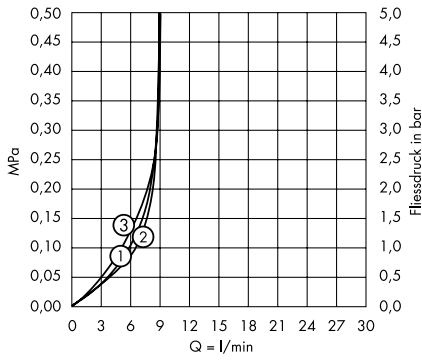

hansgrohe flow diagrams

The consumption was measured in combination with the appropriate fittings (thermostat/mixer/in-wall valve) to reflect actual application in practice.

· **Clubmaster** Overhead shower 3jet
EcoSmart 9 l/min with shower arm
26606000

1. Normal
2. Soft
3. Massage

· **Clubmaster** Overhead shower 3jet
28496000