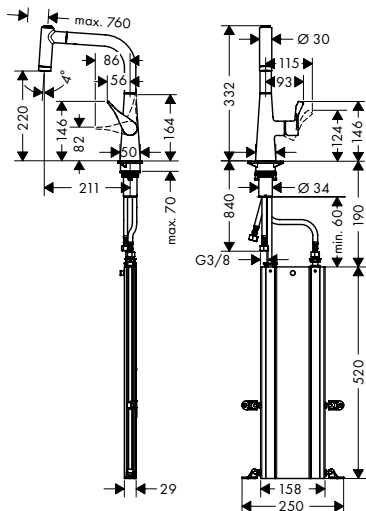

finish	code no.	Euro
Chrome	14834000	448.00
Stainless Steel Finish	14834800	582.30

- ComfortZone 220
- swivel range adjustable in 2 steps to 110° or 150°
- laminar spray, shower spray
- lockable shower spray, spray returns automatically through handle closing
- MagFit magnetic shower support
- quick connect hose
- connection dimension: DN15
- maximum flow rate at 3 bar: 9 l/min
- ceramic cartridge
- connection type: G 3/8 connections
- temperature limitation adjustable
- integrated non-return valve
- suitable for continuous flow water heaters