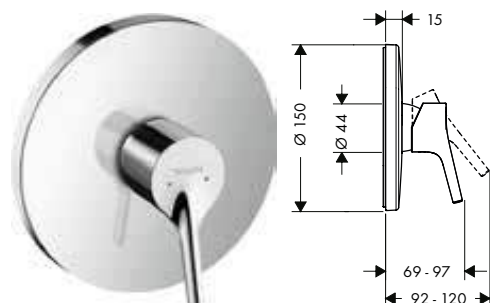

Single lever shower mixer for concealed installation for iBox universal

- 1 function
- connection type: basic set
- maximum flow rate at 3 bar: 29,3 l/min
- ceramic cartridge
- temperature limitation adjustable

Required parts:

- Basic set iBox universal

Optional parts:

- Extension element 15 cm

Chrome	72605000	154.40

	01800180	137.30

Chrome	13597000	47.80