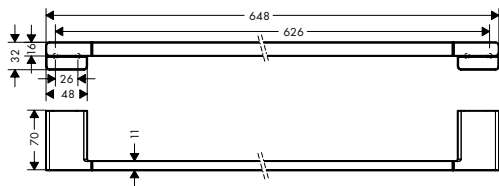

NEW

Bath towel rail

- wall-mounted
- material: metal
- material holder: metal
- length: 648 mm
- with mounting material
- concealed fastening
- drilling distance: 626 mm
- diameter drill hole: 6 mm

finish	code no.	Euro
Chrome	41747000	51.00
Brushed Bronze	41747140	76.40
Brushed Black	41747340	81.50
Chrome		
Matt Black	41747670	71.30
Matt White	41747700	71.30
Polished Gold Optic	41747990	76.40

NEW

Double bath towel rail

- wall-mounted
- material: metal
- material holder: metal
- length: 648 mm
- with mounting material
- concealed fastening
- drilling distance: 626 mm
- diameter drill hole: 6 mm

Chrome	41743000	68.30
Brushed Bronze	41743140	102.40
Brushed Black	41743340	109.20
Chrome		
Matt Black	41743670	95.60
Matt White	41743700	95.60
Polished Gold Optic	41743990	102.40

NEW

Towel rack with towel holder

- wall-mounted
- material: metal
- material holder: plastic
- length: 648 mm
- with mounting material
- concealed fastening
- drilling distance: 626 mm
- diameter drill hole: 6 mm

Chrome	41751000	142.70
Brushed Bronze	41751140	214.00
Brushed Black	41751340	228.30
Chrome		
Matt Black	41751670	199.70
Matt White	41751700	199.70
Polished Gold Optic	41751990	214.00

NEW

Towel holder twin-handle

- wall-mounted
- material: metal
- material holder: plastic
- fixed
- length: 445 mm
- with mounting material
- concealed fastening
- drilling distance: 26 mm
- diameter drill hole: 6 mm

Chrome	41770000	51.00
Brushed Bronze	41770140	76.40
Brushed Black	41770340	81.50
Chrome		
Matt Black	41770670	71.30
Matt White	41770700	71.30
Polished Gold Optic	41770990	76.40

Measurements within scale drawings are in mm.

Technical specifications and units of measure are subject to change.