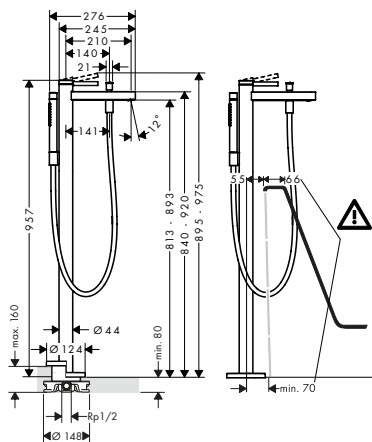

Bath

NEW

Single lever bath mixer floor-standing

finish	code no.	Euro
Chrome	76445000	1,500.00
Matt Black	76445670	2,100.00
Matt White	76445700	2,100.00

- consists of: single lever bath mixer floor standing, baton hand shower, shower hose, shower holder
- 2 functions
- projection 210 mm
- connection type: basic set
- spray type mixer: normal spray
- spray type hand shower: Rain, Mono
- maximum flow rate at 3 bar: 20,6 l/ min
- flow rate for bath spout at 3 bar: 20,6 l/ min
- flow rate of hand shower at 3 bar: 13,6 l/ min
- min. operating pressure: 1 bar
- max. operating pressure: 10 bar
- ceramic cartridge
- diverter with automatic resetting
- non-return valve
- connection dimension: DN15

Consisting of:

- Shower hose 125 cm (# 28272XXX)

Required parts:

- Basic set for mixers floor-standing

10452180	459.80