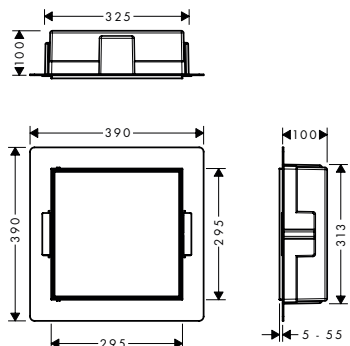

XtraStoris Rock

NEW

**Wall niche with tileable door
300/300/100**

- consists of: wall niche with tileable door, installation set, sealing set
- tileable Push-Open door
- depth of the tileable door: 12 mm
- installation depth: 100 mm
- where to use: new construction, renovation
- variable installation depth
- easy to clean surface
- suitable for use in wet areas
- easy adjustment to tile thickness
- wall type: solid wall construction, drywall construction
- material installation set: Polystyrene (PS)
- material wall niche: Stainless Steel 304 (1.4301)
- dimensions wall niche: 300 x 300 x 100 mm (HxWxD)
- required dimensions for installation set: 313 x 325 x 100 mm (HxWxD)

finish	code no.	Euro
Matt Black	56085670	426.00
Matt White	56085700	426.00
Brushed Stainless Steel	56085800	426.00

Alternative sizes:

NEW	· Wall niche with tileable door 300/150/100	Matt Black Matt White Brushed Stainless Steel	56082670 56082700 56082800	379.00 379.00 379.00
NEW	· Wall niche with tileable door 300/150/140	Matt Black Matt White Brushed Stainless Steel	56088670 56088700 56088800	399.00 399.00 399.00
NEW	· Wall niche with tileable door 300/300/140	Matt Black Matt White Brushed Stainless Steel	56091670 56091700 56091800	449.00 449.00 449.00