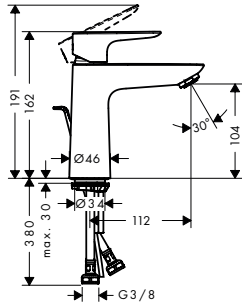

LowFlow - Talis E

Talis E Single lever basin mixer 110 LowFlow with pop-up waste set

- consists of: single lever basin mixer, waste set
- ComfortZone 110
- projection 112 mm
- spray type: normal spray
- maximum flow rate at 3 bar: 2,7 l/min
- ceramic cartridge
- temperature limitation adjustable
- suitable for continuous flow water heaters
- pop-up waste set G 1¼
- material waste set: metal
- connection type: G ¾ connections
- connection dimension: DN15

Chrome 71715000 142.30

Alternative products:

- **Talis E** Single lever basin mixer 110 with pop-up waste set

Chrome	71710000	142.30
Brushed Bronze	71710140	213.40
Brushed Black	71710340	213.40
Chrome		
Matt Black	71710670	199.10
Matt White	71710700	199.10
Polished Gold Optic	71710990	213.40