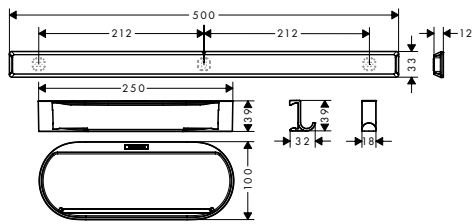

**NEW
NEW
NEW
NEW**

Shower bundle

- consists of: wall bar, storage basket, squeegee, towel hook
- material: plastic dyed through
- wall-mounted
- suitable for horizontal and vertical installation
- ideal for tiles, glass, metal
- application - glue or drill
- including gluing set
- accessory can be clicked onto the wall bar
- storage for squeegee
- ideal to hang towels, face cloth, sponges, clothes
- ideal to store shampoo, shower gel, razors
- easy to clean
- concealed fastening
- with drain hole: recess for draining water

finish	code no.	Euro
Matt Black	27967670	52.80
Matt White	27967700	52.80

**available from
April 2022**

Consisting of:

- Wall bar 50 cm (# 27902XXX)
- Storage basket (# 27913XXX)
- Squeegee (# 27916XXX)
- Towel hook wide (# 27914XXX)