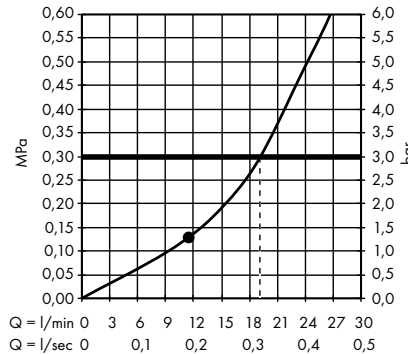

1. With flow limiter
2. Without flow limiter

· **Rainfinity** Overhead shower 250 1jet with wall connector
26226000, 26226700