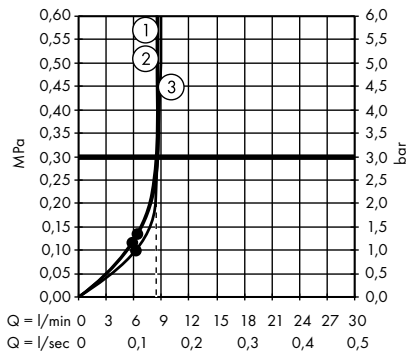

Croma Select E Hand shower Vario
EcoSmart 9 l/min
26813400

1. TurboRain
2. IntenseRain
3. Rain