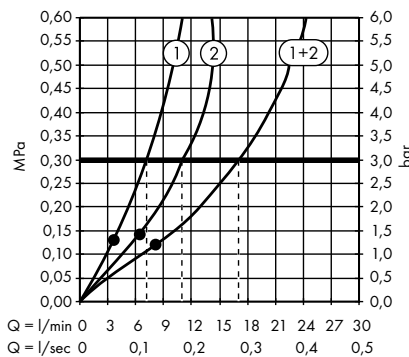

Raindance Classic Overhead shower 240 ljet with ceiling connector
27405000, 27405090

Pulsify S Overhead shower 260 2jet with wall connector
24150000, 24150670, 24150700

1. Intense PowderRain
2. PowderRain