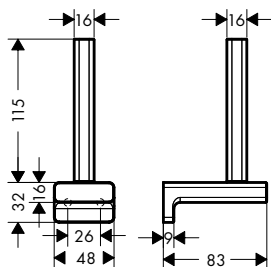

Toilet paper holder double

- wall-mounted
- material: metal
- with mounting material
- concealed fastening
- drilling distance: 26 mm
- diameter drill hole: 6 mm
- for 2 paper rolls

finish	code no.	Euro
Chrome	41748000	31.60
Brushed Bronze	41748140	47.40
Brushed Black	41748340	50.50
Chrome		
Matt Black	41748670	44.20
Matt White	41748700	44.20
Polished Gold Optic	41748990	47.40

NEW