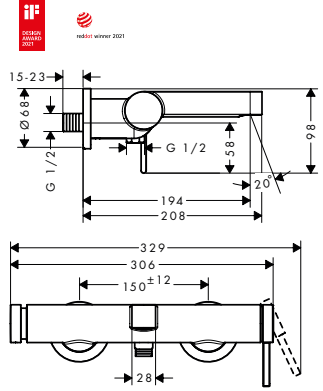

finish code no. Euro

NEW