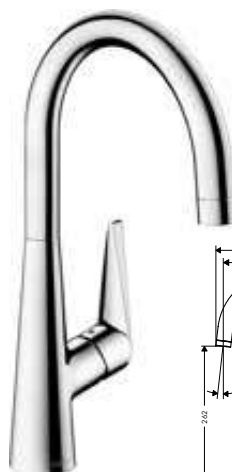

Talis M51 Single lever kitchen mixer 260, 1jet

- ComfortZone 260
- swivel range adjustable in 3 steps 110°, 150° or 360°
- normal spray
- connection dimension: DN15
- maximum flow rate at 3 bar: 10 l/min
- ceramic cartridge
- connection type: G 3/8 connections
- temperature limitation adjustable
- suitable for continuous flow water heaters

Chrome	72810000	273.20
Stainless Steel Finish	72810800	355.20

Alternative products:

- **Talis M51** Single lever kitchen mixer 260, Chrome Eco, 1jet 72816000 273.20
- **Talis M51** Single lever kitchen mixer 260, Chrome LowPressure/vented hot water cylinders, 1jet 72812000 308.80