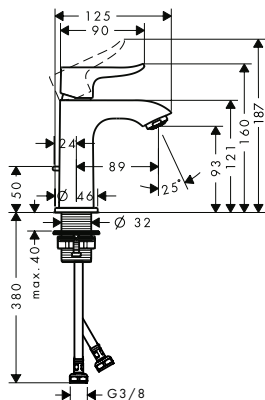

Metris®

Metris

page 382

Metris S

page 393

Basin

Single lever basin mixer 100 for hand washbasins with pop-up waste set

- consists of: single lever basin mixer, waste set
- ComfortZone 100
- projection 89 mm
- spray type: normal spray
- maximum flow rate at 3 bar: 5 l/min
- ceramic cartridge
- temperature limitation adjustable
- suitable for continuous flow water heaters
- pop-up waste set G 1 1/4
- material waste set: metal
- connection type: G 3/8 connections
- connection dimension: DN15