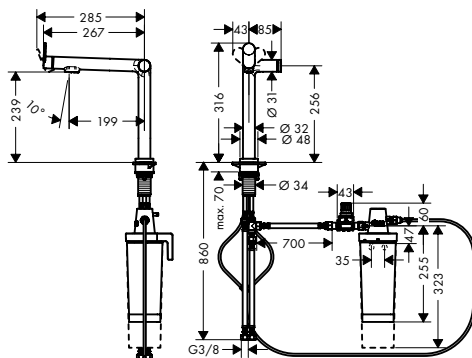

NEW

**NEW
NEW
NEW
NEW
NEW
NEW**

Aqittura M91 FilterSystem 240, 1jet, starter set

- consists of: single lever kitchen mixer, filterhead, mineralisation cartridge Harmony with filter
- ComfortZone 240
- swivel range adjustable in 2 steps 60° or 110°
- laminar spray
- maximum flow rate at 3 bar: 10,3 l/min
- ceramic cartridge
- connection type: G 3/8 connections
- integrated non-return valve
- suitable for continuous flow water heaters
- tap hole with Ø 35 mm required
- separate water supply for filtered and unfiltered water
- filtered still drinking water via Select button
- filter capacity: 300 l
- filter connection: G 3/8 input and output

finish	code no.	Euro
Chrome	76802000	555.00
Matt Black	76802670	775.00
Stainless Steel Finish	76802800	721.50

**available from
March 2022**

Optional parts:

· Filter active carbon	76814000	74.00
· Filter ion exchanger and active carbon	76815000	80.00
· Filter ion exchanger Pro and active carbon	76827000	115.00
· Mineralisation and filter Harmony	76828000	185.00
· Mineralisation and filter Life	76829000	190.00
· Mineralisation and filter Sport	76830000	190.00
· F23 Flowmeter	76818000	101.90

NEW