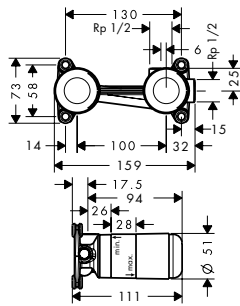

Basic set for single lever basin
mixer for concealed installation
wall-mounted

- installation depth: 44 - 72 mm
- variable positioning of the mixer system, can be left or right of the spout
- easy orientation due to support surfaces for the spirit level
- with building protection cover against contamination during assembly
- with dimension indication for exact determination of the installation depth
- with pre-mounted fastening lugs for mounting in drywall and solidwall
- sound-decoupled installation
- connection dimension: DN15

13622180

220.50

Optional parts:

- Extension set 2.5 cm

31971000

112.80