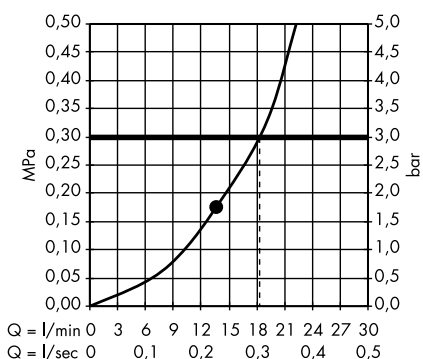

Raindance Rainfall Overhead shower
150 ljet
26442000