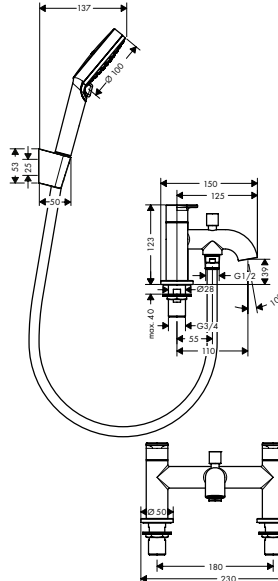

NEW

2-hole rim mounted bath mixer with diverter valve and Vernis Blend hand shower Vario

Chrome	71461000	201.60
Matt Black	71461670	282.20

- consists of: 2-hole rim mounted bath mixer, hand shower, shower holder, shower hose
- 2 functions
- projection 110 mm
- connection type: G 3/4
- centre distance: 180 mm
- maximum flow rate at 3 bar: 49,3 l/min
- flow rate for bath spout at 3 bar: 49,3 l/min
- flow rate of hand shower at 3 bar: 18,1 l/min
- ceramic valves hot/ cold 90°
- operating pressure from 0.2 bar
- diverter with automatic resetting
- diverter lockable
- non-return valve
- with silencer
- connection dimension: DN20

Consisting of:

- Hand shower Vario (# 26270XXX)
- Shower holder Porter S (# 28331XXX)
- Shower hose 160 cm (# 28266000)

NEW

NEW

Single lever bath mixer Monotrou

Chrome	71443000	127.70

- 1 function
- projection 130 mm
- connection type: G 3/8 connections
- spray type mixer: normal spray
- maximum flow rate at 3 bar: 20 l/min
- ceramic cartridge
- temperature limitation adjustable
- connection dimension: DN15

NEW

Single lever bath and shower mixer Monotrou

Chrome	71444000	136.60

- 2 functions
- projection 140 mm
- connection type: G 3/8 connections
- spray type mixer: normal spray
- maximum flow rate at 3 bar: 20 l/min
- flow rate for bath spout at 3 bar: 20 l/min
- flow rate of hand shower at 3 bar: 14 l/min
- ceramic cartridge
- temperature limitation adjustable
- diverter with automatic resetting
- protected against backflow, according to DIN EN1717
- suitable for continuous flow water heaters
- connection dimension: DN15

Alternative products:

Single lever bath and shower mixer Monotrou with 2 flow rates	Chrome	71446000	136.60

NEW