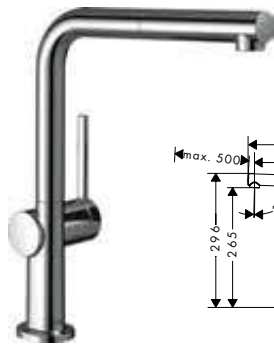

red dot winner 2020

Talis M54 Single lever kitchen mixer 270, pull-out spout, 1jet

- ComfortZone 270
- swivel range adjustable in 4 steps 60°, 110°, 150° or 360°
- laminar spray
- quick connect hose
- connection dimension: DN15
- maximum flow rate at 3 bar: 8 l/min
- ceramic cartridge
- connection type: G 3/8 connections
- temperature limitation adjustable
- integrated non-return valve
- suitable for continuous flow water heaters

Chrome	72808000	219.40
Matt Black	72808670	285.70
Stainless Steel Finish	72808800	285.70

Alternative products:

- **Talis M54** Single lever kitchen mixer 270, Eco, pull-out spout, 1jet

Chrome	72845000	219.40
Matt Black	72845670	285.10