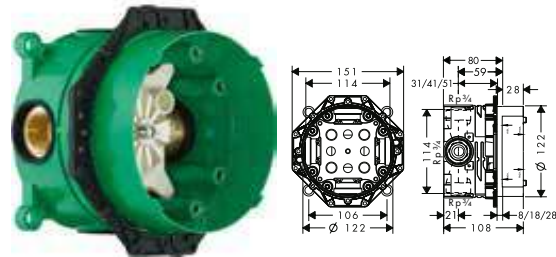

Basic set iBox universal

01800180	137.30

- suitable for all shower, bath tub and thermostat finish sets for concealed installation
- connection thread Rp 3/4
- rotationally-symmetric installation
- sound-decoupled installation
- connection dimension: DN20

Alternative products:

· Basic set iBox universal with shut-off unit	01850180	178.40

Optional parts:

· Extension iBox universal basic set 2.5 cm	13595000	50.40
· Fastening rail set for iBox universal	96615000	35.80
· Assembly aid for iBox universal	93500000	13.00