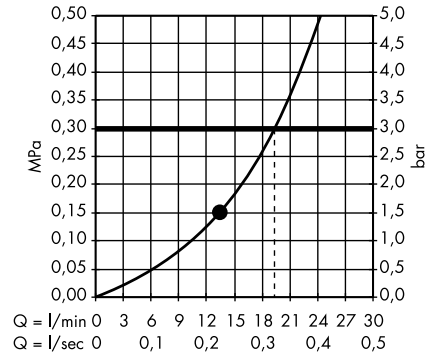

Raindance Classic Overhead shower 240 ljet with ceiling connector
27405000, 27405090

Pulsify S Overhead shower 260 2jet with wall connector
24150000, 24150670, 24150700

1. Intense PowderRain
2. PowderRain