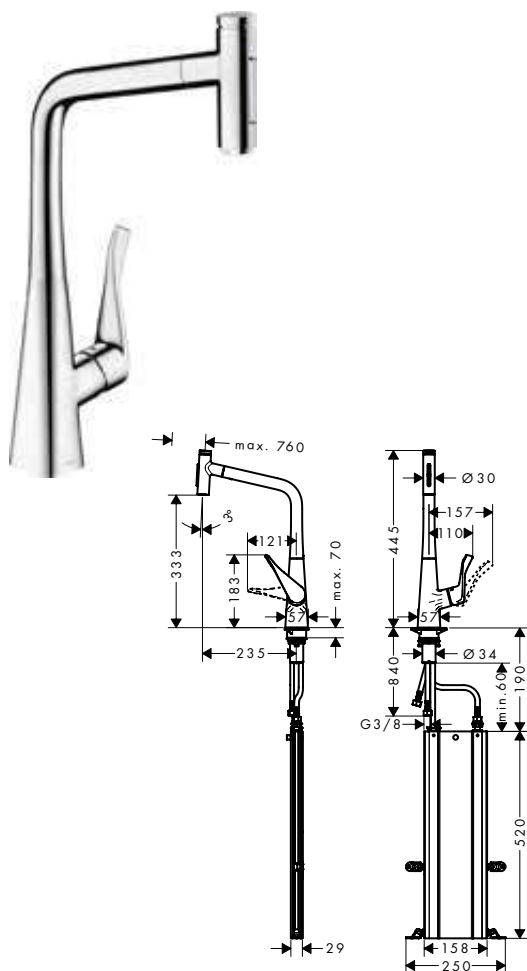

Alternative products:

· **Metris Select M71** Single lever kitchen mixer 320, pull-out spout, 1jet, sBox
Chrome 73803000 561.80
Stainless Steel Finish 73803800 711.30