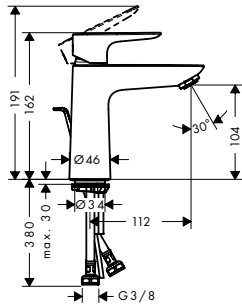

Single lever basin mixer 110 with pop-up waste set

- consists of: single lever basin mixer, waste set
- ComfortZone 110
- projection 112 mm
- spray type: normal spray
- maximum flow rate at 3 bar: 5 l/ min
- ceramic cartridge
- temperature limitation adjustable
- suitable for continuous flow water heaters
- pop-up waste set G 1¼
- material waste set: metal
- connection type: G ¾ connections
- connection dimension: DN15

finish	code no.	Euro
Chrome	71710000	142.30
Brushed Bronze	71710140	213.40
Brushed Black	71710340	213.40
Chrome		
Matt Black	71710670	199.10
Matt White	71710700	199.10
Polished Gold Optic	71710990	213.40

Alternative products:

· Single lever basin mixer 110 with push-open waste set	Chrome	71711000	142.30
· Single lever basin mixer 110 without waste set	Chrome	71712000	134.80
	Brushed Bronze	71712140	202.30
	Brushed Black	71712340	202.30
	Chrome		
	Matt Black	71712670	188.70
	Matt White	71712700	188.70
	Polished Gold Optic	71712990	202.30
· Single lever basin mixer 110 LowFlow with pop-up waste set	Chrome	71715000	142.30