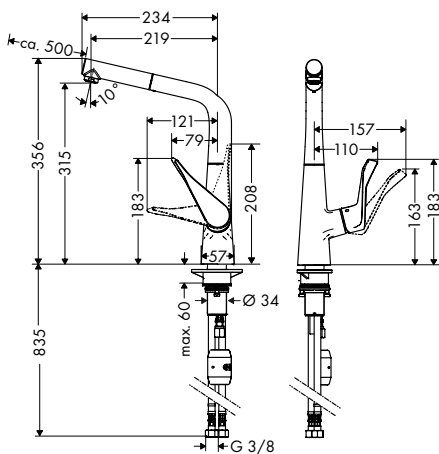

Metris M71 Single lever kitchen mixer 320, pull-out spout, 1jet

finish	code no.	Euro
Chrome	14821000	406.10
Stainless Steel Finish	14821800	528.60

- ComfortZone 320
- swivel range adjustable in 2 steps to 110° or 150°
- laminar spray
- MagFit magnetic shower support
- quick connect hose
- connection dimension: DN15
- maximum flow rate at 3 bar: 10 l/min
- ceramic cartridge
- connection type: G 3/8 connections
- temperature limitation adjustable
- integrated non-return valve
- suitable for continuous flow water heaters
- significantly reduced splashing by soft start of the water flow

Alternative products:

· Metris M71 Single lever kitchen mixer 320, Eco, pull-out spout, 1jet	Chrome	14781000	406.10