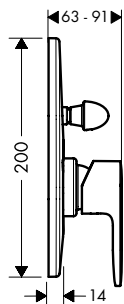

Single lever bath mixer for concealed installation

- 2 functions
- connection type: basic set
- maximum flow rate at 3 bar: 30 l/min
- min. operating pressure: 1 bar
- max. operating pressure: 10 bar
- ceramic cartridge
- temperature limitation adjustable
- diverter with automatic resetting
- suitable for continuous flow water heaters

Chrome	71449000	35.00
Matt Black	71449670	49.00

Required parts:

- Basic set for single lever bath mixer for concealed installation

31741180	124.50

Basic set for single lever bath mixer for concealed installation

- ceramic cartridge
- temperature limitation adjustable
- installation depth: 55 - 83 mm
- connection dimension: DN15

31741180	124.50