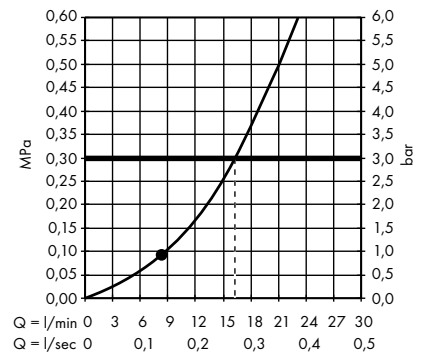

Croma 100 Hand shower 1jet
28580000