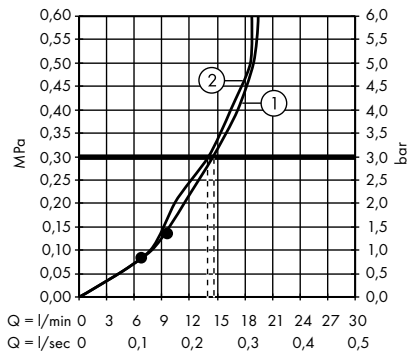

1. Overhead shower
2. Hand shower

Croma Select S Showerpipe 280 1jet Reno
26793000