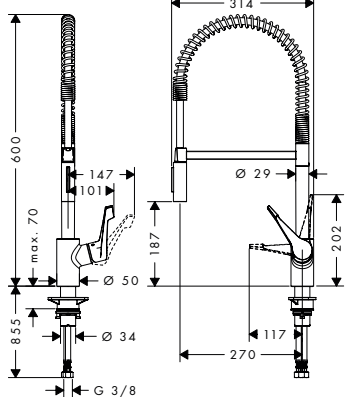

Cento XXL

Cento Single lever kitchen mixer XXL, Semi-Pro, 2jet

finish

code no.

Euro

Chrome

14806000

387.40

- swivel range 360°
- normal spray, shower spray
- lockable shower spray, spray returns through pressing spray diverter
- connection dimension: DN15
- maximum flow rate at 3 bar: 11 l/min
- ceramic cartridge with Eco handle position for a reduced flowrate by up to 50%
- connection type: G 3/8 connections
- temperature limitation adjustable
- integrated non-return valve
- suitable for continuous flow water heaters