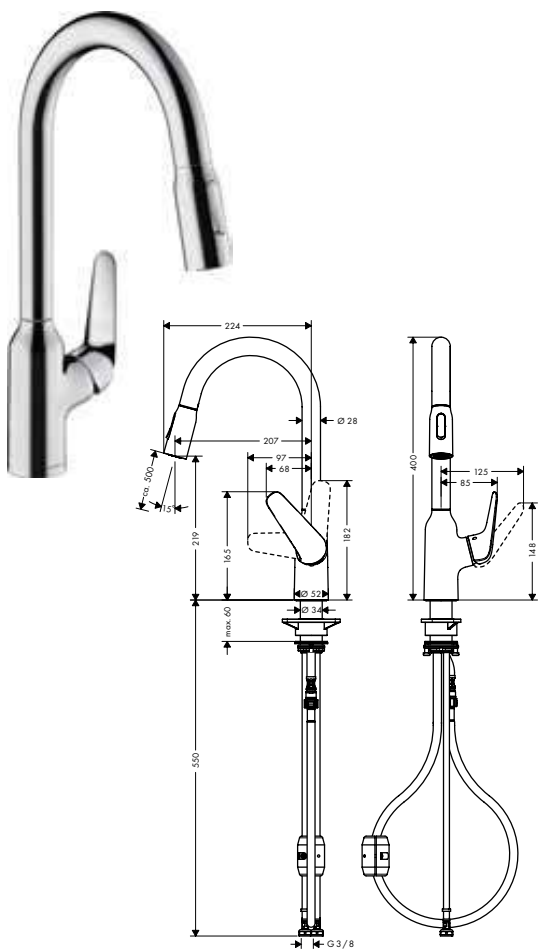

Chrome	31825000	174.80
--------	----------	--------

Focus M42

Focus M42 Single lever kitchen mixer 220, pull-out spray, 2jet

- ComfortZone 220
- swivel range 360°
- laminar spray, shower spray
- lockable shower spray, spray returns through pressing spray diverter and spray returns automatically through handle closing
- MagFit magnetic shower support
- quick connect hose
- connection dimension: DN15
- maximum flow rate at 3 bar: 8 l/ min
- ceramic cartridge
- connection type: G 3/8 connections
- temperature limitation adjustable
- integrated non-return valve
- suitable for continuous flow water heaters