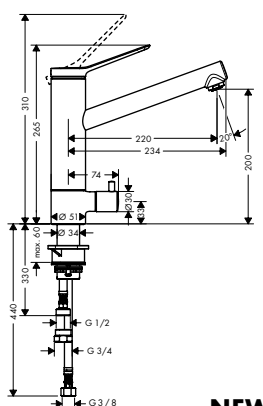

Zesis M33 Single lever kitchen mixer 200, device shut-off valve, 1jet

- ComfortZone 200
- swivel range adjustable in 2 steps 60° or 110°
- normal spray
- with integrated shut-off valve
- connection dimension: DN15
- maximum flow rate at 3 bar: 11,4 l/min
- ceramic cartridge
- connection type: G 3/8 connections
- temperature limitation adjustable
- suitable for continuous flow water heaters

Chrome	74808000	220.00

NEW

Alternative products:

- **Zesis M33** Single lever kitchen mixer 200, device shut-off valve, CoolStart, 1jet

Chrome	74807000	220.00