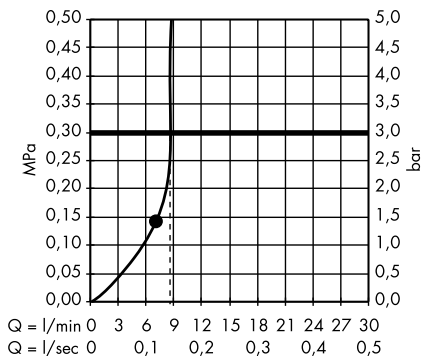

Croma Overhead shower 220 ljet
EcoSmart 9 l/min
26465000