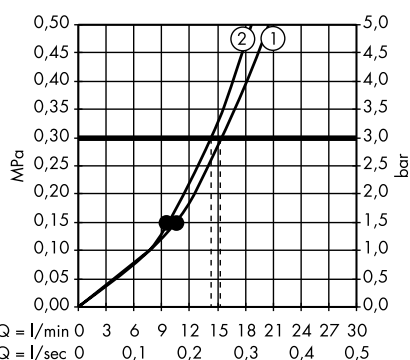

Raindance Select S Showerpipe 300 2jet with thermostat
27133000, 27133400

1. Overhead shower
2. Hand shower