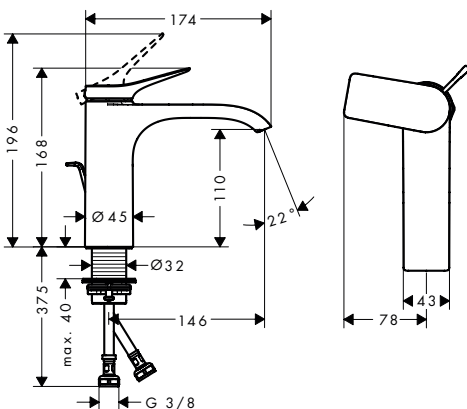

CoolStart - Vivenis

NEW

NEW

NEW

Vivenis Single lever basin mixer
110 CoolStart
with pop-up waste set

- consists of: single lever basin mixer, waste set
- ComfortZone 110
- projection 146 mm
- spray type: WaterfallStream
- maximum flow rate at 3 bar: 5 l/min
- ceramic cartridge
- temperature limitation adjustable
- suitable for continuous flow water heaters
- pop-up waste set G 1 1/4
- material waste set: metal
- connection type: G 3/8 connections
- connection dimension: DN15
- cold water in middle position

Chrome	75023000	165.00
Matt Black	75023670	231.00
Matt White	75023700	231.00

Alternative products:

Vivenis Single lever basin mixer 110
CoolStart without waste set

Chrome	75024000	158.00
Matt Black	75024670	221.20
Matt White	75024700	221.20

Vivenis Single lever basin mixer 110
with pop-up waste set

Chrome	75020000	165.00
Matt Black	75020670	231.00
Matt White	75020700	231.00