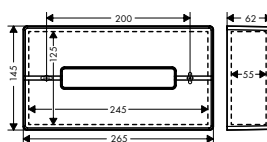

Sanitary bag dispenser

- wall-mounted
- adhesive attachment, screw fastening
- material: plastic
- suitable for: customary sanitary bag boxes
- easy removal of the lid for easy filling
- with mounting material
- concealed fastening
- drilling distance: 90 mm
- diameter drill hole: 6 mm
- horizontal or vertical installation

finish	code no.	Euro
Chrome	41773000	22.40
Brushed Bronze	41773140	33.60
Brushed Black	41773340	35.90
Chrome		
Matt Black	41773670	31.40
Matt White	41773700	31.40
Polished Gold Optic	41773990	33.60

NEW