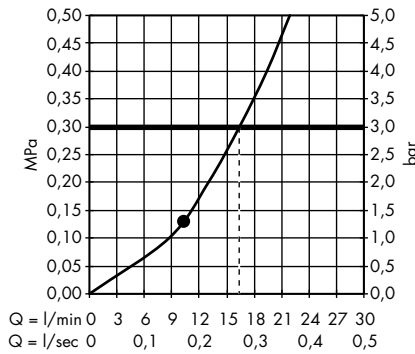

Raindance E Overhead shower 360 1jet with shower arm 24 cm
27371000

Raindance E Overhead shower 360 1jet with shower arm 39 cm
27376000

Raindance E Overhead shower 240 1jet EcoSmart 9 l/min with shower arm
26605000