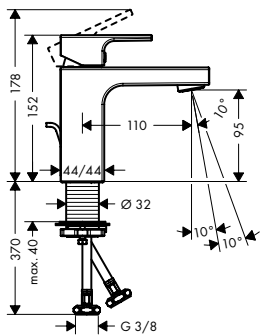

finish code no. Euro

NEW