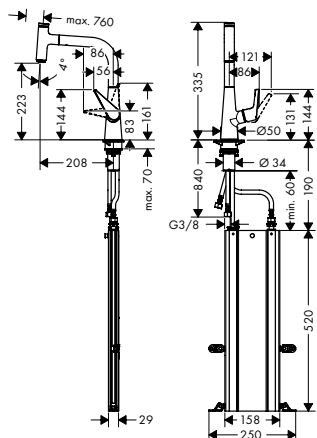

Talis Select M51 Single lever kitchen mixer 220, pull-out spout, 1jet, sBox

- consists of: single lever kitchen mixer, hose box
- ComfortZone 220
- swivel range adjustable in 2 steps to 110° or 150°
- normal spray
- Select button for a comfortable start/stop of the water flow
- MagFit magnetic shower support
- connection dimension: DN15
- maximum flow rate at 3 bar: 20 l/min
- ceramic cartridge
- connection type: G 3/8 connections
- temperature limitation adjustable
- integrated non-return valve
- suitable for continuous flow water heaters
- sBox for quiet, smooth and protected hose guidance in the cabinet, under the countertop
- extension length up to 76 cm

finish	code no.	Euro
Chrome	73852000	474.00
Stainless Steel Finish	73852800	597.30

SELECT

Pull-out

AirPower

Comfort Zone

sBox Kitchen

Quick Clean

Alternative products:

- **Talis Select M51** Single lever kitchen mixer 220, pull-out spray, 2jet, sBox

Chrome	73868000	477.20
Stainless Steel Finish	73868800	597.10