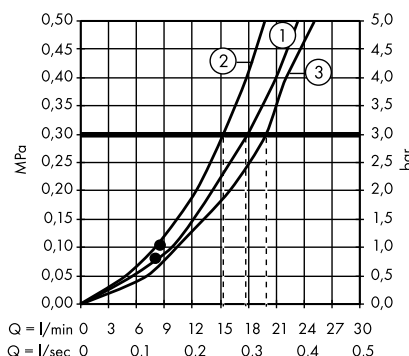

1. Overhead shower
2. Hand shower
3. Bath spout

Croma Select E Showerpipe 180 2jet
with single lever mixer
27258400