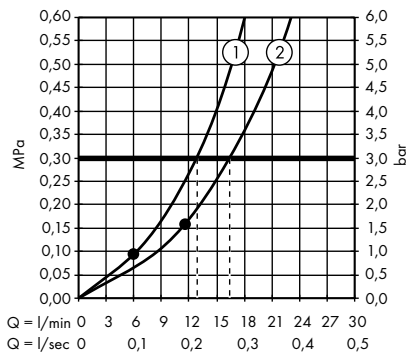

1. Hand shower
2. Overhead shower

Raindance E Showerpipe 300 1jet with ShowerTablet 600
27363000

1. Hand shower
2. Overhead shower

Raindance E Showerpipe 300 1jet EcoSmart 9 l/min with ShowerTablet 600
27364000