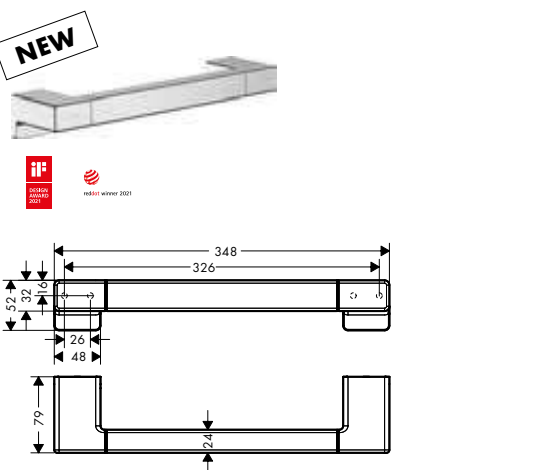

Grab bar

- wall-mounted
- material: metal
- length: 348 mm
- with mounting material
- concealed fastening
- drilling distance: 326 mm
- diameter drill hole: 6 mm
- TÜV certified

Chrome	41744000	51.00
Brushed Bronze	41744140	76.40
Brushed Black	41744340	81.50
Chrome		
Matt Black	41744670	71.30
Matt White	41744700	71.30
Polished Gold Optic	41744990	76.40