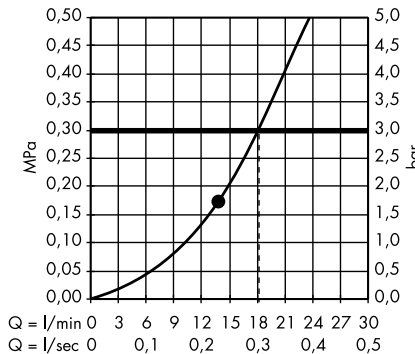

Raindance S Overhead shower 300 1jet with shower arm 46 cm
27492000