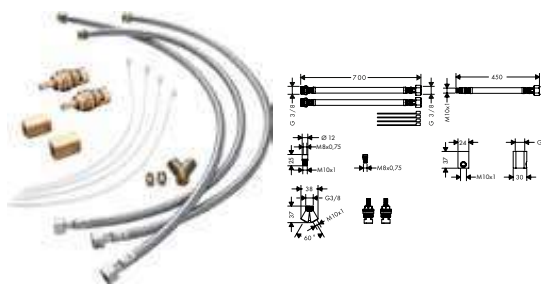

**Hose extension set for 3-hole
basin mixer**

- / length of hoses 700 mm
- / for free positioning of spout and handles

38959000	111.80