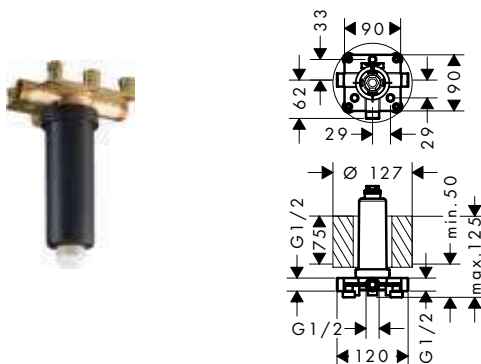

Basic set for overhead shower with ceiling connector

- / ceiling installation, includes polystyrene sheathing as a placeholder during installation

Optional parts:

/ Overhead shower 460/300 1jet with ceiling connection	Chrome	35277000	1,941.50
	AXOR FinishPlus*	35277XXX	2,912.30
/ Overhead shower 460/300 2jet with ceiling connection	Chrome	35279000	2,398.40
	AXOR FinishPlus*	35279XXX	3,597.60
/ Overhead shower 460/300 3jet with ceiling connection	Chrome	35281000	2,626.80
	AXOR FinishPlus*	35281XXX	3,940.20
/ Overhead shower 300 1jet with ceiling connection	Chrome	35301000	1,276.40
	AXOR FinishPlus*	35301XXX	1,914.60
/ Overhead shower 300 2jet with ceiling connection	Chrome	35304000	1,442.80
	AXOR FinishPlus*	35304XXX	2,164.20
/ Overhead shower 300/300 1jet with ceiling connection	Chrome	35316000	1,276.40
	AXOR FinishPlus*	35316XXX	1,914.60
/ Overhead shower 300/300 2jet with ceiling connection	Chrome	35320000	1,442.80
	AXOR FinishPlus*	35320XXX	2,164.20
/ Overhead shower 250 1jet with ceiling connection	Chrome	35286000	1,054.50
	AXOR FinishPlus*	35286XXX	1,581.80
/ Overhead shower 250 2jet with ceiling connection	Chrome	35297000	1,165.40
	AXOR FinishPlus*	35297XXX	1,748.10
/ Overhead shower 250/250 1jet with ceiling connection	Chrome	35308000	1,054.50
	AXOR FinishPlus*	35308XXX	1,581.80
/ Overhead shower 250/250 2jet with ceiling connection	Chrome	35312000	1,165.40
	AXOR FinishPlus*	35312XXX	1,748.10