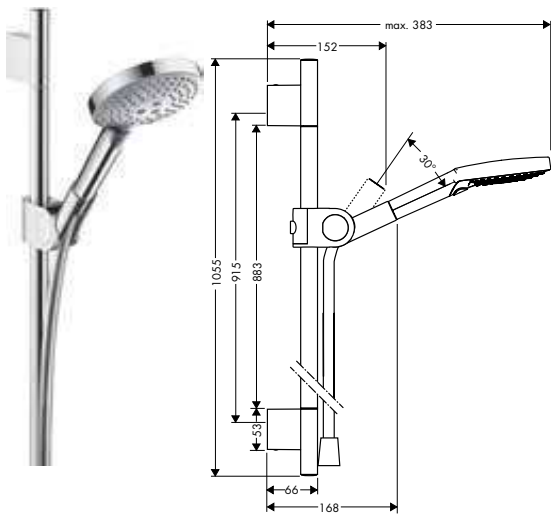

**Shower set 0.90 m
with hand shower 120 3jet**

- / consists of: hand shower, shower bar, shower hose, slider
- / shower head size: 120 mm
- / spray type: Rain, RainAir, WhirlAir
- / convenient diversion via Select button
- / inclination angle can be adjusted by 30°
- / wall bar 0.90 m
- / support for shower hose with conical nuts
- / maximum flow rate at 3 bar: 15 l/min
- / minimum flow pressure: 1 bar
- / pivot connector prevent hose from tangling
- / wall supports of metal

Consisting of:

- / Hand shower 120 3jet (# 26050000)
- / Shower bar 0.90 m with shower hose 1.60 m (# 27989000)
- / Shower hose 1.60 m (# 28626000)

Optional parts:

- / Corner fitting set
- / Wall bar spacer

finish	code no.	Euro

Chrome	27987000	427.90
AXOR FinishPlus*	27987XXX	641.90

Chrome	28693000	35.70
AXOR FinishPlus*	28693XXX	53.60
Light Grey	96397000	9.30