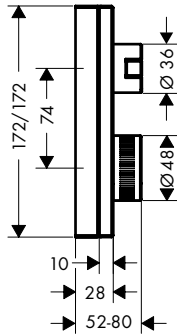

Thermostat for concealed installation with shut-off/diverter valve

- / 2 functions
- / maximum flow rate at 3 bar: 29 l/ min
- / flow rate upper outlet: 25 l/ min
- / flow rate lower outlet: 29 l/ min
- / thermostat cartridge
- / safety lock at 40 °C
- / temperature limitation adjustable
- / non-return valve
- / with silencer
- / connection type: basic set
- / min. operating pressure: 1 bar
- / max. operating pressure: 10 bar

This product is not available in brushed AXOR FinishPlus surfaces.

Alternative products:

/ Thermostat for concealed installation with shut-off/ diverter valve - diamond cut	Chrome	46761000	1,369.90
	AXOR FinishPlus*	46761XXX	2,054.90

This product is not available in brushed AXOR FinishPlus surfaces.

Required parts:

/ Basic set iBox universal	01700180	137.30

Optional parts:

/ Extension 25 mm for basic set iBox universal	13587000	50.40
/ Fastening rail set for iBox universal	93171000	35.80

finish	code no.	Euro
Chrome	46760000	1,245.30
AXOR FinishPlus*	46760XXX	1,868.00