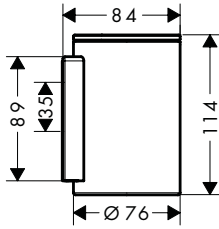

AXOR Universal Circular Accessories

finish code no. Euro

NEW

Toothbrush tumbler

- / wall-mounted
- / material: glass
- / material holder: metal
- / with mounting material
- / concealed fastening
- / drilling distance: 35 mm
- / diameter drill hole: 6 mm

Chrome	42804000	115.00
Matt Black	42804670	161.00
AXOR FinishPlus*	42804XXX	172.50

NEW