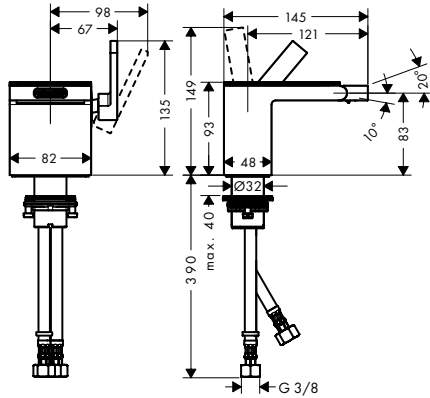

Bidet

Single lever bidet mixer with push-open waste set

- / consists of: single lever bidet mixer, plate, waste set
- / projection 121 mm
- / plate of glass made of safety glass
- / aerator with ball pivot
- / spray type: normal spray
- / maximum flow rate at 3 bar: 5 l/min
- / ceramic cartridge
- / temperature limitation adjustable
- / isolated water conduction - without contact with nickel and lead
- / suitable for continuous flow water heaters
- / push-open waste set G 1 1/4
- / connection type: G 3/8 connections
- / connection dimension: DN15

finish	code no.	Euro
Chrome/Mirror	47210000	871.30
Glass		
Chrome/Black Glass	47210600	871.30

1. **Consisting of:**
2. / Single lever bidet mixer with push-open waste set without plate (# 47212000)
   - / Plate 150 Glass (# 47902XXX)