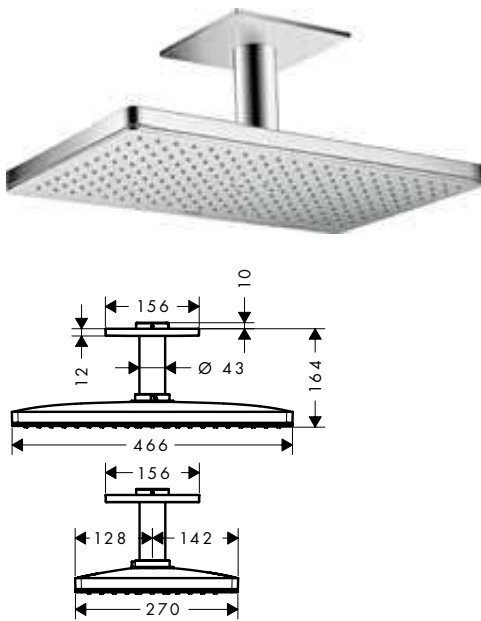

Overhead shower 460/300 1jet with ceiling connection

- / consists of: overhead shower, ceiling connector
- / shower head size: 460 x 270 mm
- / spray type: Rain
- / material spray disc: metal
- / brass ceiling connector
- / ceiling connection length: 100 mm
- / maximum flow rate at 3 bar: 21 l/min
- / flow rate Rain spray (at 3 bar): 21 l/min
- / minimum flow pressure: 1,5 bar
- / spray disc removable for cleaning
- / overhead shower removable for cleaning
- / installation: ceiling
- / connection dimension: DN15

finish	code no.	Euro
Chrome	35277000	1,941.50
AXOR FinishPlus*	35277XXX	2,912.30

Required parts:

/ Basic set for overhead shower with ceiling connector	26434180	240.60

Optional parts:

/ Extension 230 mm for ceiling connector	Chrome	35288000	488.40
overhead shower	AXOR FinishPlus*	35288XXX	732.60