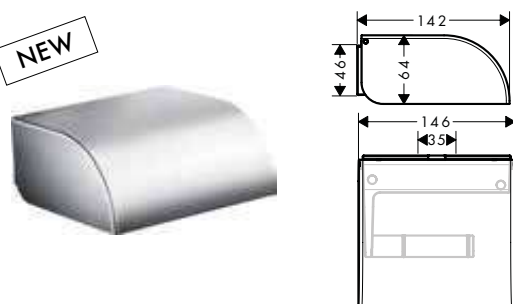

Toilet paper holder with cover

- / wall-mounted
- / material: metal
- / with mounting material
- / concealed fastening
- / drilling distance: 35 mm
- / diameter drill hole: 6 mm

Chrome	42858000	140.00
Matt Black	42858670	196.00
AXOR FinishPlus*	42858XXX	210.00