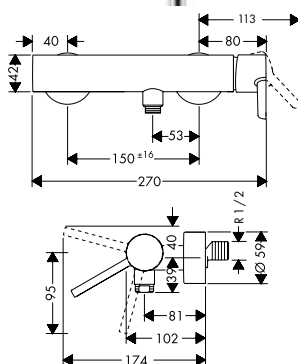

Single lever shower mixer for exposed installation with lever handle

- / 1 function
- / connection type: s-shaped connections
- / centre distance: 150 ± 16 mm
- / maximum flow rate at 3 bar: 16 l/min
- / flow rate of hand shower at 3 bar: 16 l/min
- / ceramic cartridge
- / min. operating pressure: 1 bar
- / max. operating pressure: 10 bar
- / temperature limitation adjustable
- / non-return valve
- / with silencer
- / suitable for continuous flow water heaters
- / hose connection DN15
- / connection dimension: DN15
- / matching handle design for the AXOR Starck basin mixers with lever handles

Chrome	10665000	542.00
AXOR FinishPlus*	10665XXX	813.00