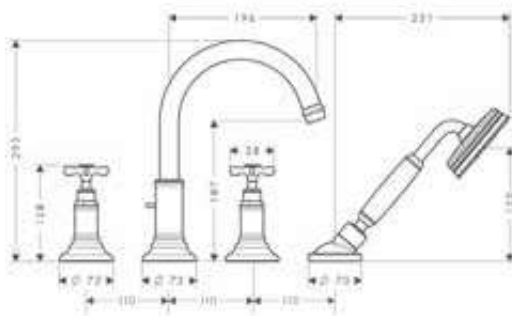

4-hole rim mounted bath mixer with cross handles

finish	code no.	Euro
Chrome	16546000	1,419.60
Brushed Nickel	16546820	2,129.40
AXOR FinishPlus*	16546XXX	2,129.40

- / consists of: 4-hole rim mounted bath mixer, hand shower, shower hose, shower holder
- / 2 functions
- / projection 196 mm
- / connection type: basic set
- / spray type mixer: normal spray
- / spray type hand shower: RainAir
- / maximum pull-out length of hand shower: 1.10 m
- / maximum flow rate at 3 bar: 20,5 l/ min
- / flow rate for bath spout at 3 bar: 20,5 l/ min
- / flow rate of hand shower at 3 bar: 15 l/ min
- / min. operating pressure: 1 bar
- / max. operating pressure: 10 bar
- / ceramic valves hot/ cold 180°
- / non-return valve
- / connection dimension: DN15

Consisting of:

- / Hand shower 100 1jet (# 16320XXX)

Required parts:

/ Basic set for 4-hole rim mounted bath mixer	15480180	838.00