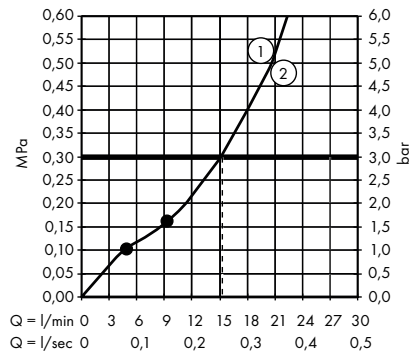

Overhead shower 250/250 2jet with shower arm # 35310000