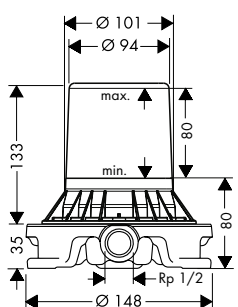

Basic set for mixers floor-standing

- / for mounting on unfinished floor
- / suitable for single lever bath mixer, single lever basin mixer and bath spout floor-standing
- / connection dimension: DN15

Optional parts:

- / Sealing foil for basic set bath mixer floor-standing

10452180 459.80

96441000 127.30