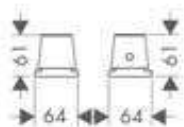

2-hole rim mounted thermostatic bath mixer

- / 2 functions
- / safety lock at 40 °C
- / temperature limitation adjustable
- / suitable for remote spout
- / connection type: basic set
- / connection dimension: DN15

Chrome	12422000	240.10
AXOR FinishPlus*	12422XXX	360.20

Required parts:

- / Basic set for 2-hole rim mounted thermostatic bath mixer

15486180	520.80