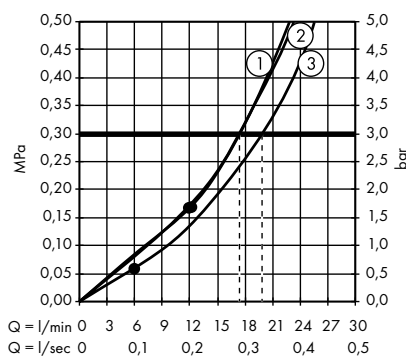

/ Overhead shower 280 2jet with ceiling connection
48494000, 48494670

1. Rain
2. PowderRain

/ Overhead shower 250/580 3jet
35283000

1. Rain
2. Rainflow
3. Mono

/ Overhead shower 460/300 3jet with shower arm and square escutcheon
35282000

1. Mono
2. Rain
3. RainStream

/ Overhead shower 460/300 3jet with shower arm and softcube escutcheon
35276000

1. Mono
2. Rain
3. RainStream

/ Overhead shower 460/300 3jet with ceiling connection
35281000

1. Mono
2. Rain
3. RainStream

/ Overhead shower 460/300 2jet with shower arm and square escutcheon
35280000

1. Rain
2. RainStream

/ Overhead shower 460/300 2jet with shower arm and softcube escutcheon
35275000

1. Rain
2. RainStream

/ Overhead shower 460/300 2jet with ceiling connection
35279000

1. Rain
2. RainStream

/ Overhead shower 460/300 1jet with shower arm and square escutcheon
35278000

1. Rain