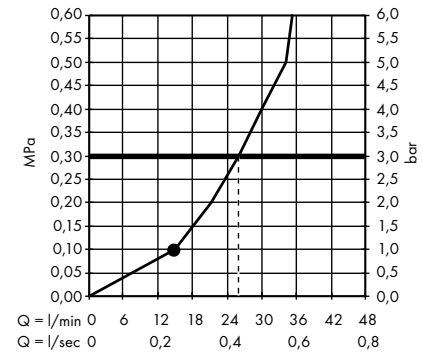

/ Overhead shower 350 1jet with shower arm # 26034000, 26034820