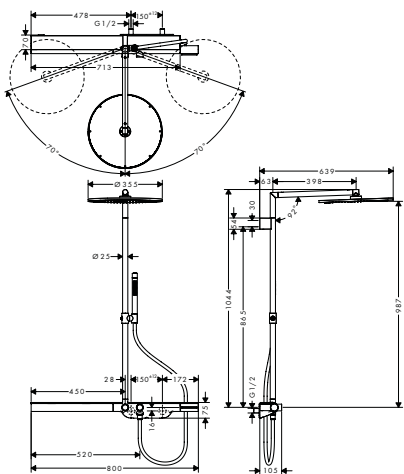

Shower systems

Showerpipe with thermostat 800 and overhead shower 350 1jet

- / consists of: overhead shower, baton hand shower, shower thermostat, shower hose, shower holder, shower bar
- / overhead shower AXOR overhead shower 350 1jet
- / shower head size overhead shower: 350 mm
- / spray type overhead shower: PowderRain
- / 90° position adjustable hand shower holder, pivots left and right, up and down
- / spray type hand shower: Rain, Mono
- / shelf made of safety glass
- / shelf finish: chrome
- / flow rate PowderRain spray (at 3 bar): 19,5 l/min
- / minimum flow pressure: 1 bar
- / shower bar diameter: 25 mm
- / shower arm length overhead shower: 400 mm
- / swivel shower arm
- / thermostat AXOR thermostatic mixer 800
- / safety lock at 40°C
- / adjustable hot water limitation
- / convenient diversion via Select button
- / simultaneous utilization of 2 functions
- / mounting type: exposed installation
- / connection dimension DN15
- / connection thread G 1/2
- / centre distance 150 ± 12 mm

1. **Consisting of:**
2. / Baton hand shower 2jet (# 28532000)
   - / Shower hose 1.60 m with volume control (# 28128000)

finish	code no.	Euro
Chrome	27984000	3,768.80
AXOR FinishPlus*	27984XXX	5,653.20