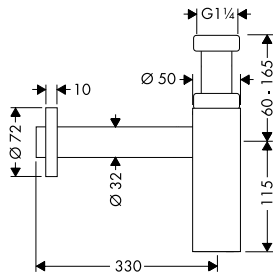

Traps

Design trap Flowstar S

- / adjustment distance 60 - 165 mm
- / distance to wall 330 mm
- / odour trap - backwater height is 70 mm
- / connection dimension entry: G 1 1/4

Chrome	51305000	92.50
Matt Black	51305670	129.50
AXOR FinishPlus*	51305XXX	138.80

Cover

- / for angle valve
- / packaging unit: 1 piece

Chrome	51306000	39.20
Matt Black	51306670	54.80
AXOR FinishPlus*	51306XXX	58.80

Accessories

For matching AXOR Universal Circular Accessories, refer to the AXOR Accessories chapter.