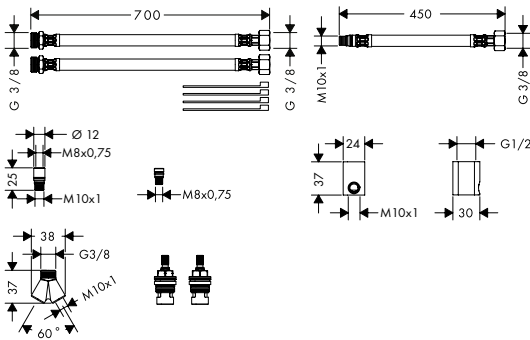

finish code no. Euro

Hose extension set for 3-hole basin mixer

38959000 111.80

- / length of hoses 700 mm
- / for free positioning of spout and handles