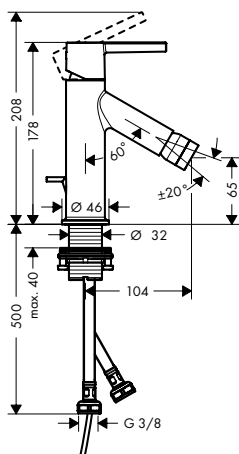

Single lever bidet mixer with lever handle and pop-up waste set

- / consists of: single lever bidet mixer, waste set
- / projection 104 mm
- / aerator with ball pivot
- / spray type: normal spray
- / maximum flow rate at 3 bar: 7,2 l/ min
- / ceramic cartridge
- / suitable for continuous flow water heaters
- / pop-up waste set G 1¼
- / connection type: G ¾ connections
- / connection dimension: DN15

Chrome	10214000	267.20
AXOR FinishPlus*	10214XXX	400.80