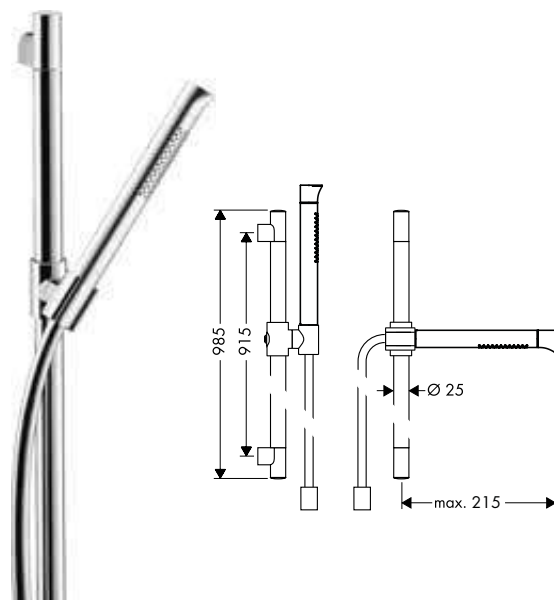

Shower sets

Shower set 0.90 m with baton hand shower 2jet

- / consists of: baton hand shower, shower bar, shower hose, slider
- / shower head size: 70 mm
- / spray type: Rain, Soft spray
- / spray type adjustment by turning spray disc
- / maximum flow rate at 3 bar: 13 l/min
- / minimum flow pressure: 1 bar
- / shower hose with cylindrical nut on both ends
- / pivot connector prevent hose from tangling
- / wall supports of plastic
- / profile stand pipe: round

Chrome	12231000	526.10
AXOR FinishPlus*	12231XXX	789.20

Consisting of:

- / Baton hand shower 2jet (# 12680000)
- / Metal effect shower hose 1.60 m (# 28286000)

Optional parts:

/ Wall bar spacer for Unica wall bar D	Chrome	96186000	8.70

Thermostatic mixers