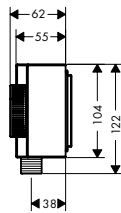

Required parts:

/ Basic set for thermostatic module Select for 2 functions 18310180 778.00