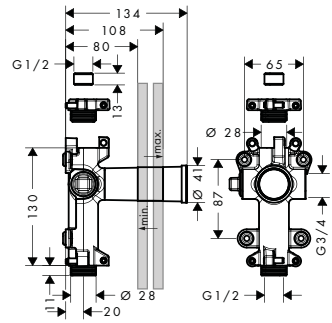

Valve

Shut-off valve for concealed installation

- / comfortable turning on / off of consumers with large Select-paddle
- / connection type: basic set
- / 1 function
- / connection dimension: DN15
- / material: metal

finish	code no.	Euro
Chrome	45771000	336.70
Matt Black	45771670	471.50
AXOR FinishPlus*	45771XXX	505.10

Required parts:

/ Basic set for shut-off valve for concealed installation	45770180	218.30

Basic set for shut-off valve for concealed installation

- / connection from left or right
- / flow rate at free through-flow: 30 l/min
- / sound-decoupled installation
- / in a joined installation it serves as a waterconducting unit and allows dimensionally accurate positioning
- / connection dimension: DN15

45770180	218.30