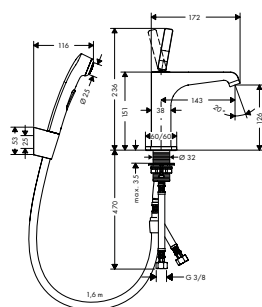

Single lever basin mixer 130 with bidette hand shower and shower hose 1.60 m

- / consists of: single lever basin mixer, bidette hand shower, shower holder, shower hose, waste set
- / ComfortZone 130
- / projection 143 mm
- / spray type: normal spray
- / spray type Bidette: shower spray
- / maximum flow rate at 3 bar: 5 l/ min
- / joystick ceramic cartridge
- / suitable for continuous flow water heaters
- / push-open waste set G 1 1/4
- / connection type: G 3/8 connections
- / connection dimension: DN15

Chrome	36130000	502.20
AXOR FinishPlus*	36130XXX	753.30