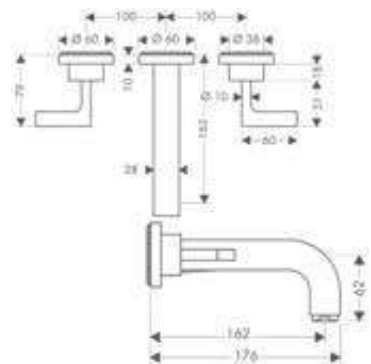

**3-hole basin mixer
for concealed installation
wall-mounted with spout
162 mm, lever handles
and escutcheons**

- / consists of: 3-hole basin mixer for concealed installation wall-mounted, waste set
- / projection 162 mm
- / spray type: normal spray
- / maximum flow rate at 3 bar: 5 l/ min
- / ceramic valves hot/ cold 90°
- / suitable for continuous flow water heaters
- / non-closing waste set
- / connection type: basic set
- / connection dimension: DN15

Alternative sizes:

- / 3-hole basin mixer for concealed installation wall-mounted with spout 222 mm, lever handles and escutcheons Chrome 39147000 642.10
  AXOR FinishPlus* 39147XXX 963.20

Required parts:

- / Basic set for 3-hole basin mixer for concealed installation wall-mounted 10303180 235.20

Optional parts:

- / Seal 96383000 31.80
- / Extension set 25 mm for basic set for 3-hole basin mixer wall-mounted 96259000 55.40

Chrome 39315000 592.60
AXOR FinishPlus* 39315XXX 888.90