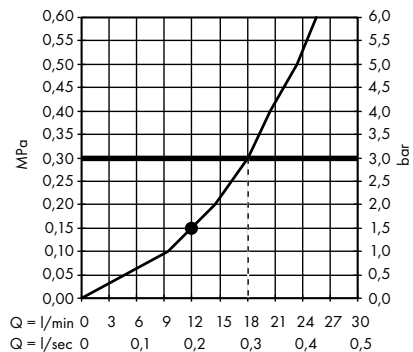

Overhead shower 250 1jet with shower arm # 35284000