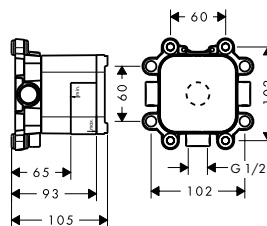

Basic set for LampShower 275 1jet with shower arm and overhead shower 240 2jet with shower arm

26909180 398.20

- / TÜV certified
- / sound-decoupled installation
- / connection for power supply by empty tube
- / the basic set is required in case of insufficient quality and stability of the wall structure
- / connection dimension: Rp 1/2