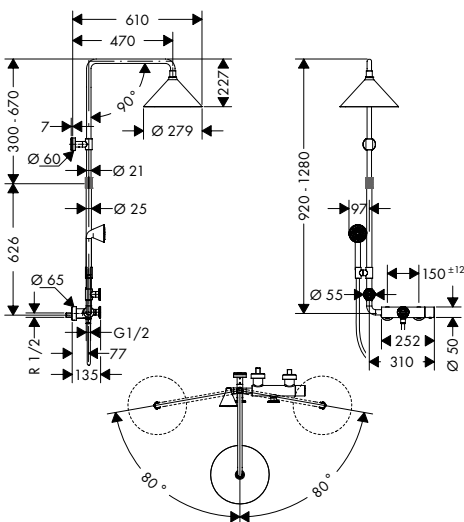

**Consisting of:**

- / Overhead shower 240 2jet with ceiling connector (# 26022000)
- / Hand shower 85 1jet (# 26025000)
- / Shower hose 1.60 m (# 28626000)