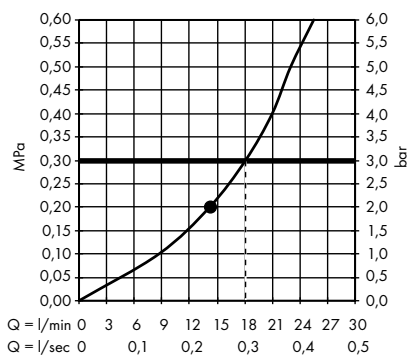

/ Overhead shower 300/300 1jet ceiling
35317000