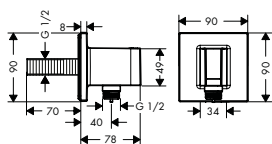

Porter unit square

- / metal connection angle
- / integrated support function
- / non-return valve
- / connection type: G 1/2
- / hose nut: for shower hoses with conical nut on both sides
- / metal housing with internal water supply made of plastic

Chrome

36734000

102.70

Measurements within scale drawings are in mm.