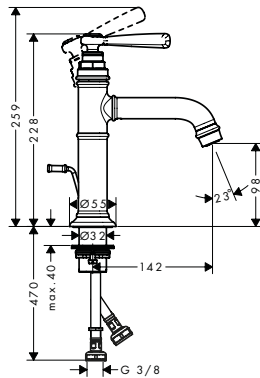

Basin

Single lever basin mixer 100 with lever handle and pop-up waste set

- / consists of: single lever basin mixer, waste set
- / ComfortZone 100
- / projection 142 mm
- / spray type: normal spray
- / maximum flow rate at 3 bar: 5 l/ min
- / ceramic cartridge
- / temperature limitation adjustable
- / suitable for continuous flow water heaters
- / pop-up waste set G 1 1/4
- / connection type: G 3/8 connections
- / connection dimension: DN15

Alternative products:

- / Single lever basin mixer 100 with lever handle and waste set

finish	code no.	Euro
Chrome	16515000	471.50
Brushed Nickel	16515820	707.30
AXOR FinishPlus*	16515XXX	707.30