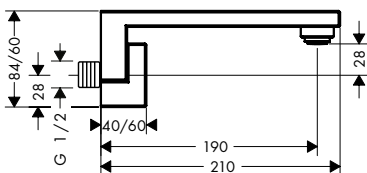

finish code no. Euro

Single lever bath mixer floor-standing

Chrome 46440000 2,959.00
AXOR FinishPlus* 46440XXX 4,438.50

- / consists of: single lever bath mixer floor standing, baton hand shower, shower hose, shower holder
- / 2 functions
- / projection 255 mm
- / connection type: basic set
- / spray type mixer: normal spray
- / spray type hand shower: Rain, Mono
- / maximum flow rate at 3 bar: 23 l/min
- / flow rate for bath spout at 3 bar: 23 l/min
- / flow rate of hand shower at 3 bar: 13 l/min
- / min. operating pressure: 1 bar
- / max. operating pressure: 5 bar
- / ceramic cartridge
- / temperature limitation adjustable
- / diverter with automatic resetting
- / non-return valve
- / suitable for continuous flow water heaters
- / connection dimension: DN 15

This product is not available in brushed AXOR FinishPlus surfaces.

Consisting of:

- / Baton hand shower 2jet (# 28532000)
- / Metal effect shower hose 1.25 m (# 28282000)

Alternative products:

/ Single lever bath mixer floor-standing - diamond cut Chrome 46441000 3,254.80
AXOR FinishPlus* 46441XXX 4,882.20

This product is not available in brushed AXOR FinishPlus surfaces.

Required parts:

/ Basic set for mixers floor-standing 10452180 459.80

Optional parts:

/ Extension 60 mm for pipe 97686000 245.70
/ Sealing foil for basic set bath mixer floor-standing 96441000 127.30

Basic set for mixers floor-standing

10452180 459.80

- / for mounting on unfinished floor
- / suitable for single lever bath mixer, single lever basin mixer and bath spout floor-standing
- / connection dimension: DN 15

Optional parts:

/ Sealing foil for basic set bath mixer floor-standing 96441000 127.30

Bath spout

Chrome 46410000 617.80
AXOR FinishPlus* 46410XXX 926.70