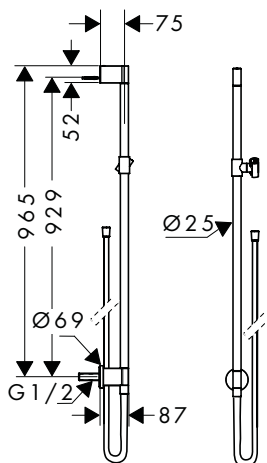

Shower bar with wall connection and shower hose 1.60 m

Chrome	48792000	260.00
Matt Black	48792670	364.00
AXOR FinishPlus*	48792XXX	390.00

- / consists of: shower bar, slider, wall connector, shower hose
- / hose nut: for shower hoses with conical nut on both sides
- / profile stand pipe: round
- / shower bar diameter: 25 mm
- / metal hand shower holder
- / slider steplessly adjustable
- / wall supports of metal

Consisting of:

- / Shower hose 1.60 m (# 28626000)