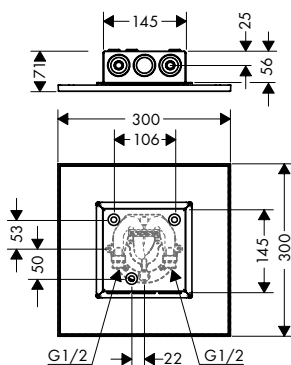

Required parts:

/ Basic set for overhead shower ceiling		35363180	105.00