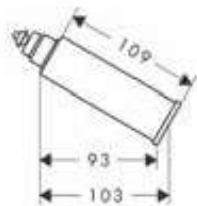

Extension 60 mm for spout

- / extension length: 60 mm

Chrome 10981000	318.50
AXOR FinishPlus* 10981XXX	477.80

Optional parts:

/ Single lever bath mixer floor-standing with pin handle	Chrome 10456000	1,599.80
	AXOR FinishPlus* 10456XXX	2,399.70
/ Single lever bath mixer floor-standing with lever handle	Chrome 10455000	1,599.80
	AXOR FinishPlus* 10455XXX	2,399.70