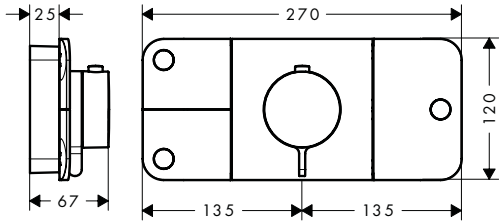

finish	code no.	Euro
	Chrome	45713000	1,178.80
	Matt Black	45713670	1,650.40
	AXOR FinishPlus*	45713XXX	1,768.20
Thermostatic module for concealed installation for 3 functions / Eco-Function: flow rate regulation via lever handle / depending on volume flow and installation situation approx. 50% flow rate reduction / 3 functions and 1 additional outlet / comfortable turning on / off of consumers with large Select-paddle / simultaneous use of several outlets / flow rate per outlet: 24 l/min / flow rate by simultaneous use of all outlets: 30 l/min / thermostat cartridge, Start/stop valve to operate the functions / safety lock at 40 °C / temperature limitation adjustable / the thermostat offers the possibility for thermal disinfection / non-return valve / connection type: basic set / min. operating pressure: 1 bar / Thermostat is delivered with buttons handshower, Rain large and Body spray			
Required parts: / Basic set for thermostatic module for concealed installation			
		45710180	321.50