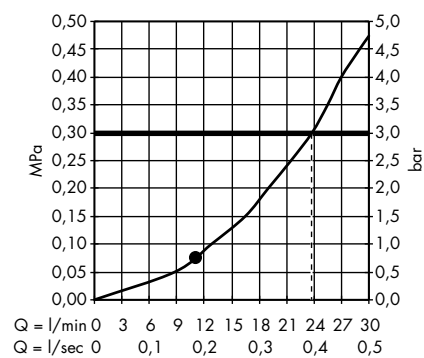

/ Overhead shower 180 1jet # 28489000