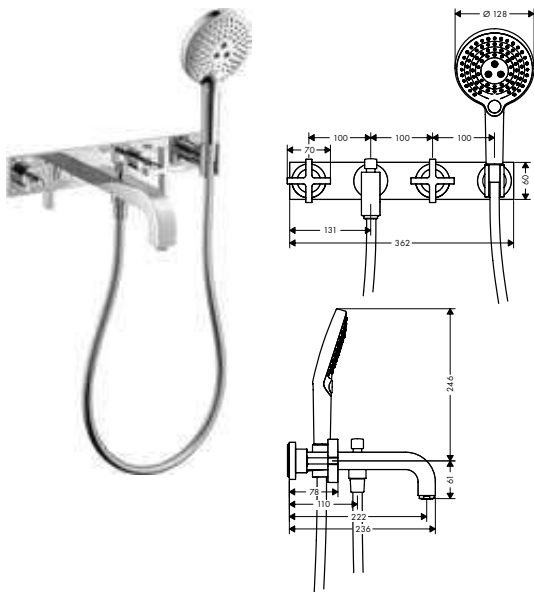

97686000 245.70  
 96441000 127.30

Chrome 39451000 2,251.90  
 AXOR FinishPlus\* 39451XXX 3,377.90

		finish	code no.	Euro
 	<p><b>Basic set for mixers floor-standing</b></p> <ul style="list-style-type: none"> <li>/ for mounting on unfinished floor</li> <li>/ suitable for single lever bath mixer, single lever basin mixer and bath spout floor-standing</li> <li>/ connection dimension: DN15</li> </ul> <p><b>Optional parts:</b></p> <ul style="list-style-type: none"> <li>/ Sealing foil for basic set bath mixer floor-standing</li> </ul>		10452180	459.80
 	<p><b>Single lever bath mixer for concealed installation with lever handle</b></p> <ul style="list-style-type: none"> <li>/ 2 functions</li> <li>/ connection type: basic set</li> <li>/ flow rate upper outlet: 21 l/min</li> <li>/ flow rate lower outlet: 29 l/min</li> <li>/ min. operating pressure: 1 bar</li> <li>/ max. operating pressure: 10 bar</li> <li>/ ceramic cartridge</li> <li>/ temperature limitation adjustable</li> <li>/ diverter with automatic resetting</li> <li>/ with silencer</li> <li>/ suitable for continuous flow water heaters</li> </ul> <p><b>Alternative products:</b></p> <ul style="list-style-type: none"> <li>/ Single lever bath mixer for concealed installation with lever handle and integrated security combination according to EN1717</li> </ul> <p><b>Required parts:</b></p> <ul style="list-style-type: none"> <li>/ Basic set iBox universal</li> </ul> <p><b>Optional parts:</b></p> <ul style="list-style-type: none"> <li>/ Extension element square 2-hole</li> <li>/ Extension 25 mm for basic set iBox universal</li> <li>/ Fastening rail set for iBox universal</li> </ul>	<p>Chrome AXOR FinishPlus*</p>	<p>39455000 39455XXX</p>	<p>456.60 684.90</p>
 	<p><b>Basic set iBox universal</b></p> <ul style="list-style-type: none"> <li>/ suitable for all shower, bath tub and thermostat finish sets for concealed installation</li> <li>/ connection thread Rp 3/4</li> <li>/ rotationally-symmetric installation</li> <li>/ sound-decoupled installation</li> <li>/ connection dimension: DN20</li> </ul> <p><b>Optional parts:</b></p> <ul style="list-style-type: none"> <li>/ Extension 25 mm for basic set iBox universal</li> <li>/ Fastening rail set for iBox universal</li> </ul>		01700180	137.30