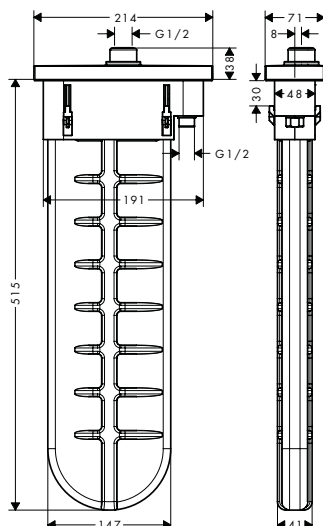

sBox Finish set square

- / consists of: hose box, shower hose, escutcheon
- / suitable for rim or tile mounted installation
- / 1 function
- / sBox for quiet, smooth and protected hose guidance
- / no additional maintenance opening required
- / bath rim width at least 100 mm
- / clamping range: 0 - 30 mm
- / connection dimension: DN15
- / maximum pull-out length of hand shower 1.45 m
- / removable for service at any time
- / protected against backflow, according to DIN EN1717
- / maximum flow rate at 3 bar: 9,5 l/ min

Alternative products:

- / sBox Finish set oval

finish	code no.	Euro
Chrome	28012000	377.10
AXOR FinishPlus*	28012XXX	565.70

Required parts:

- / sBox Rim and tile mounted bath basic set

Optional parts:

- / sBox Installation plate for tile mounted installation
- / sBox Mounting angle set for installation plate for tile mounted installation
- / Rim mounted adapter 25°

Chrome	28022000	377.10
AXOR FinishPlus*	28022XXX	565.70
	15490180	65.00
	28014000	78.10
	28011000	195.00
Chrome	28071000	28.20