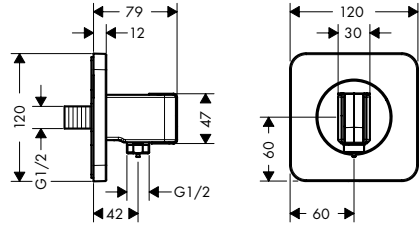

Porter unit 120/120 softcube

- / metal connection angle
- / integrated support function
- / non-return valve
- / connection type: G 1/2
- / in a joined installation (10 mm distance) we recommend for perfect handling only the horizontal installation
- / in a joined installation (10 mm distance), the basic set # 28486180 must be used
- / in a freely-arranged installation (distance greater than 10 mm), no basic set is required
- / hose nut: for shower hoses with conical nut on both sides

Optional parts:

- / Basic set for shower module 120/120 for concealed installation
- / Shower hose 1.25 m
- / Shower hose 1.60 m
- / Shower hose 2.00 m

finish	code no.	Euro
Chrome	36724000	159.50
AXOR FinishPlus*	36724XXX	239.30

	28486180	135.00
Chrome	28622000	29.70
AXOR FinishPlus*	28622XXX	44.60
Chrome	28626000	32.10
AXOR FinishPlus*	28626XXX	48.20
Chrome	28624000	34.10
AXOR FinishPlus*	28624XXX	51.20

Shower holder round

- / fixed holding position
- / for hoses with conical nut
- / metal

Optional parts:

- / Shower hose 1.25 m
- / Shower hose 1.60 m
- / Shower hose 2.00 m

Chrome	39525000	102.30
AXOR FinishPlus*	39525XXX	153.50

Chrome	28622000	29.70
AXOR FinishPlus*	28622XXX	44.60
Chrome	28626000	32.10
AXOR FinishPlus*	28626XXX	48.20
Chrome	28624000	34.10
AXOR FinishPlus*	28624XXX	51.20