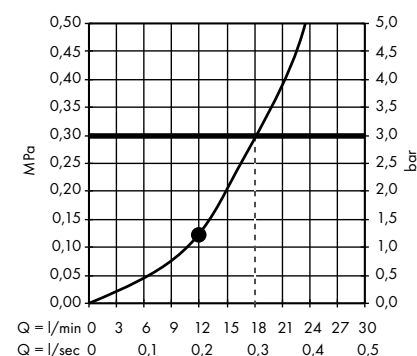

/ LampShower 275 1jet with ceiling connector # 26032000