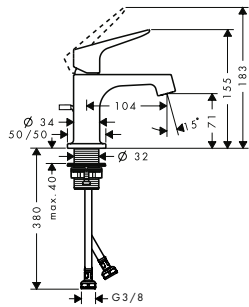

Basin

Single lever basin mixer 70 for hand washbasins with pop-up waste set

- / consists of: single lever basin mixer, waste set
- / ComfortZone 70
- / projection 104 mm
- / spray type: normal spray
- / maximum flow rate at 3 bar: 5 l/min
- / ceramic cartridge
- / temperature limitation adjustable
- / suitable for continuous flow water heaters
- / pop-up waste set G 1 1/4
- / connection type: G 3/8 connections
- / connection dimension: DN15

finish	code no.	Euro

Chrome	34016000	365.20
AXOR FinishPlus*	34016XXX	547.80