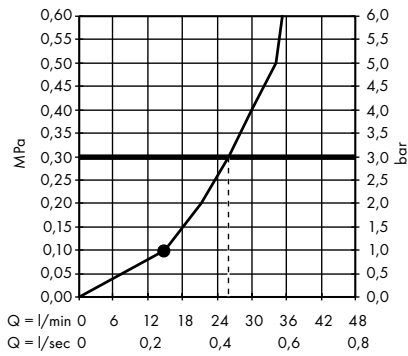

/ Overhead shower 350 1jet with ceiling connection # 26035000, 26035820