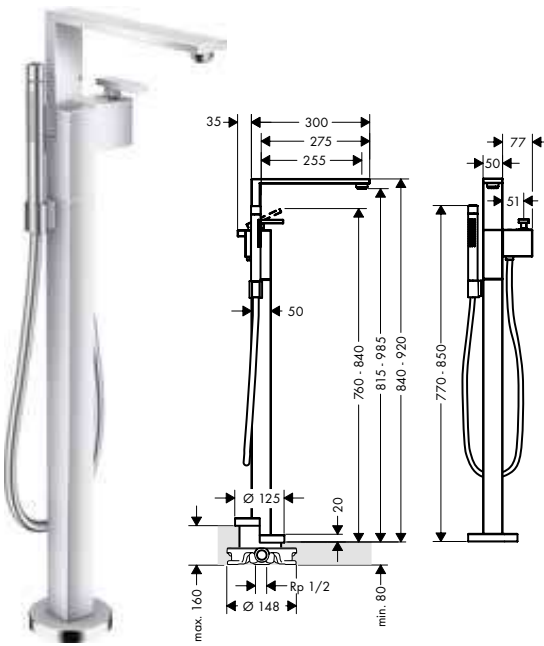

finish code no. Euro

Single lever bath mixer floor-standing

Chrome 46440000 2,959.00
AXOR FinishPlus* 46440XXX 4,438.50

- / consists of: single lever bath mixer floor standing, baton hand shower, shower hose, shower holder
- / 2 functions
- / projection 255 mm
- / connection type: basic set
- / spray type mixer: normal spray
- / spray type hand shower: Rain, Mono
- / maximum flow rate at 3 bar: 23 l/min
- / flow rate for bath spout at 3 bar: 23 l/min
- / flow rate of hand shower at 3 bar: 13 l/min
- / min. operating pressure: 1 bar
- / max. operating pressure: 5 bar
- / ceramic cartridge
- / temperature limitation adjustable
- / diverter with automatic resetting
- / non-return valve
- / suitable for continuous flow water heaters
- / connection dimension: DN 15

This product is not available in brushed AXOR FinishPlus surfaces.

Consisting of:

- / Baton hand shower 2jet (# 28532000)
- / Metal effect shower hose 1.25 m (# 28282000)

Alternative products:

/ Single lever bath mixer floor-standing - diamond cut Chrome 46441000 3,254.80
AXOR FinishPlus* 46441XXX 4,882.20

This product is not available in brushed AXOR FinishPlus surfaces.

Required parts:

/ Basic set for mixers floor-standing 10452180 459.80

Optional parts:

/ Extension 60 mm for pipe 97686000 245.70
/ Sealing foil for basic set bath mixer floor-standing 96441000 127.30