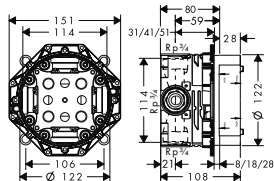

Basic set iBox universal

- / suitable for all shower, bath tub and thermostat finish sets for concealed installation
- / connection thread Rp 3/4
- / rotationally-symmetric installation
- / sound-decoupled installation
- / connection dimension: DN20

01700180 137.30

Optional parts:

- / Extension 25 mm for basic set iBox universal
- / Fastening rail set for iBox universal

	13587000	50.40
	93171000	35.80