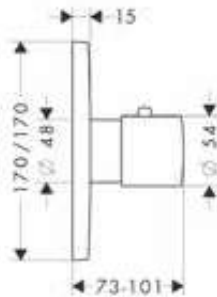

**Thermostat HighFlow
for concealed installation**

- / maximum flow rate at 3 bar: 59 l/ min
- / flow rate upper outlet: 42 l/ min
- / flow rate lower outlet: 42 l/ min
- / thermostat cartridge
- / safety lock at 40 °C
- / temperature limitation adjustable
- / with silencer
- / connection type: basic set
- / min. operating pressure: 1 bar
- / max. operating pressure: 10 bar

Chrome	34716000	606.20
AXOR FinishPlus*	34716XXX	909.30

Alternative products:

/ Thermostat for concealed installation	Chrome	34715000	543.80
	AXOR FinishPlus*	34715XXX	815.70

Required parts:

/ Basic set iBox universal		01700180	137.30

Optional parts:

/ Extension element softcube 1-hole	Chrome	14971000	68.40
	AXOR FinishPlus*	14971XXX	102.60
/ Extension 25 mm for basic set iBox universal		13587000	50.40
/ Fastening rail set for iBox universal		93171000	35.80