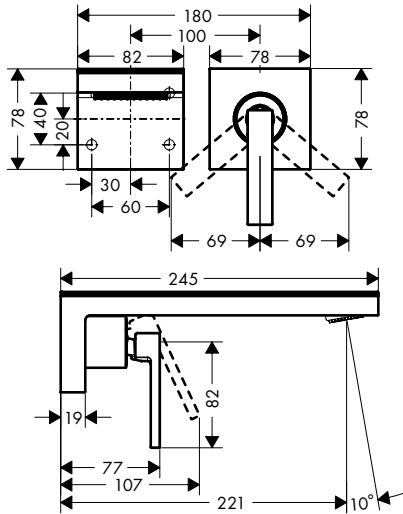

finish code no. Euro

**Single lever basin mixer
for concealed installation
wall-mounted with spout
221 mm**

Chrome/Mirror	47060000	843.40
Glass		
Chrome/Black Glass	47060600	843.40

- / consists of: single lever basin mixer for concealed installation wall-mounted, plate, waste set
- / projection 221 mm
- / plate of glass made of safety glass
- / spray type: PowderRain
- / maximum flow rate at 3 bar: 5 l/ min
- / ceramic cartridge
- / temperature limitation adjustable
- / with isolated water conduction - without contact with nickel and lead
- / suitable for continuous flow water heaters
- / non-closing waste set
- / connection type: basic set
- / connection dimension: DN15
- / handle can be positioned on the right or left, depends on the basic set installation

Consisting of:

- / Single lever basin mixer for concealed installation wall-mounted with spout 221 mm without plate (# 47062000)
- / Plate 245 Glass (# 47901XXX)

Required parts:

/ Basic set for single lever basin mixer for concealed installation wall-mounted	13623180	220.50

Optional parts:

/ Extension set 25 mm for single lever basin mixer wall-mounted	13586000	112.80