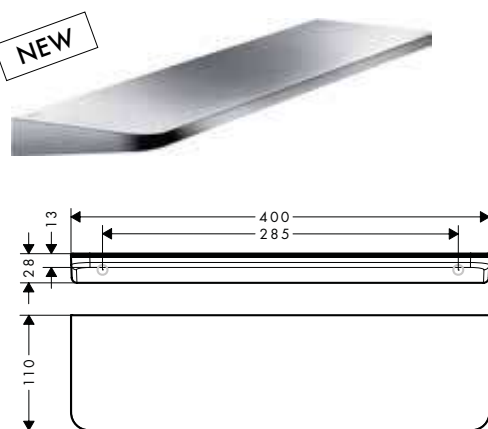

Shelf

- / wall-mounted
- / material frame: solid brass
- / material shelf: metal
- / length: 400 mm
- / with mounting material
- / concealed fastening
- / drilling distance: 340 mm
- / diameter drill hole: 6 mm
- / suitable for shower

finish	code no.	Euro
Chrome	42844000	185.00
Matt Black	42844670	259.00
AXOR FinishPlus*	42844XXX	277.50