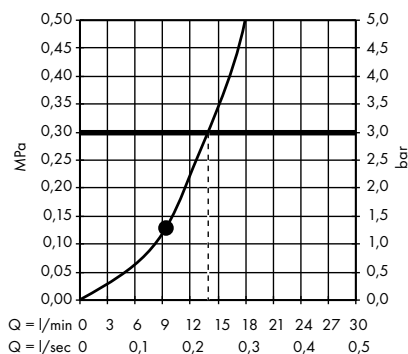

/ LampShower 275 1jet with shower arm # 26031000