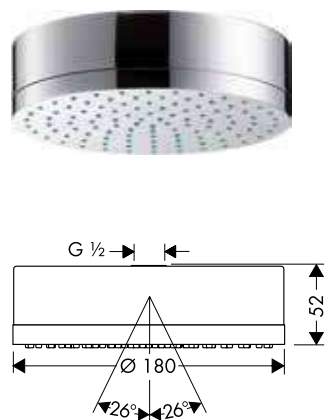

Overhead shower 180 ljet

- / shower head size: 180 mm
- / spray type: RainAir
- / ball-joint: overhead shower angle adjustable
- / material spray disc: metal
- / maximum flow rate at 3 bar: 24 l/min
- / flow rate RainAir spray (at 3 bar): 24 l/min
- / minimum flow pressure: 1,5 bar
- / spray disc removable for cleaning
- / installation: ceiling or wall
- / connection thread G 1/2
- / connection dimension: DN15

Chrome	28489000	592.60
AXOR FinishPlus*	28489XXX	888.90

Optional parts:

/ Shower arm 390 mm	Chrome	26431000	285.60
	AXOR FinishPlus*	26431XXX	428.40
/ Ceiling connector 100 mm	Chrome	26432000	171.40
	AXOR FinishPlus*	26432XXX	257.10
/ Ceiling connector 300 mm	Chrome	26433000	228.40
	AXOR FinishPlus*	26433XXX	342.60