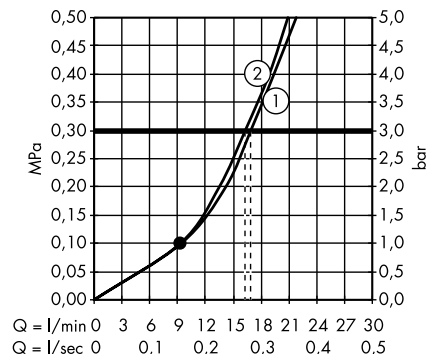

/ Overhead shower 240 2jet with ceiling connector # 26022000