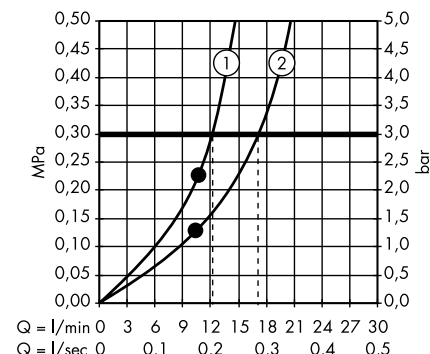

/ Overhead shower 240/240 1jet with ceiling connection # 10929000