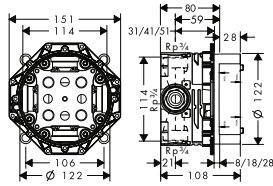

Basic set iBox universal

- / suitable for all shower, bath tub and thermostat finish sets for concealed installation
- / connection thread Rp 3/4
- / rotationally-symmetric installation
- / sound-decoupled installation
- / connection dimension: DN20

Optional parts:

- / Extension 25 mm for basic set iBox universal
- / Fastening rail set for iBox universal

	01700180	137.30

	13587000	50.40

	93171000	35.80