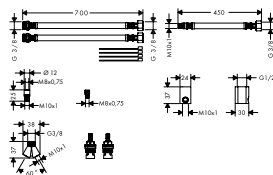

**Hose extension set for 3-hole
basin mixer**

- / length of hoses 700 mm
- / for free positioning of spout and handles

38959000	111.80