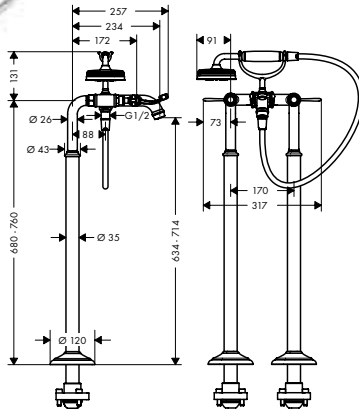

2-handle bath mixer floor-standing with lever handles

Chrome	16553000	2,672.00
Brushed Nickel	16553820	4,008.00
AXOR FinishPlus*	16553XXX	4,008.00

- / consists of: 2-handle bath mixer floor standing, hand shower, shower hose, shower holder
- / 2 functions
- / projection 234 mm
- / connection type: basic set
- / spray type mixer: normal spray
- / spray type hand shower: RainAir
- / maximum flow rate at 3 bar: 19,5 l/ min
- / flow rate for bath spout at 3 bar: 19,5 l/ min
- / flow rate of hand shower at 3 bar: 13 l/ min
- / min. operating pressure: 1 bar
- / max. operating pressure: 10 bar
- / ceramic valves hot/ cold 90°
- / non-return valve
- / suitable for continuous flow water heaters
- / connection dimension: DN15
- / Sealing foil 96441000 is needed twice

Consisting of:

- / Hand shower 100 1jet (# 16320XXX)
- / Metal shower hose 1.25 m (# 28112XXX)

Required parts:

/ Basic set for 2-handle bath mixer floor-standing	16549180	895.00

Optional parts:

/ Sealing foil for basic set bath mixer floor-standing	96441000	127.30