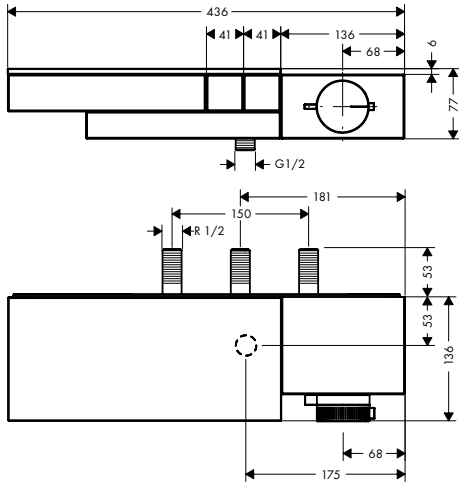

Thermostatic mixers/ valves/ diverters

finish code no. Euro