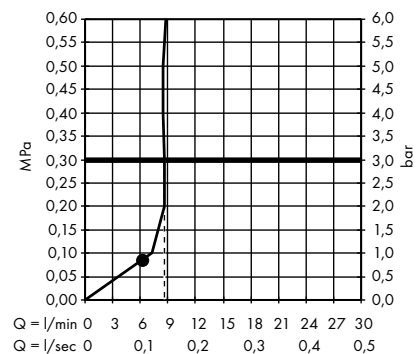

/ ShowerHeaven 970/970 3jet with lighting  
# 10623800

- 1. Rain
- 2. RainAir
- 3. Mono

/ ShowerHeaven 720/720 3jet with lighting  
# 10627800

- 1. Rain
- 2. RainAir
- 3. Mono

/ Overhead shower 75 1jet EcoSmart with shower arm  
# 48490000, 48490670