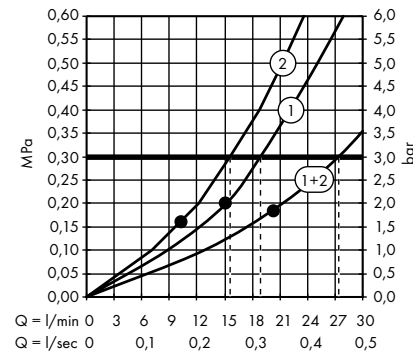

/ Overhead shower 300 2jet with shower arm # 35303000