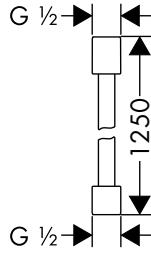

Measurements within scale drawings are in mm.

Shower hose

**Metal effect shower hose  
1.25 m**

- / high-quality shower hose
- / with plastic coating, easy to clean
- / shower hose length: 1.25 m
- / pivot connector prevent hose from tangling
- / kink-protected
- / nuts shower hose: cylindrical nut on both ends