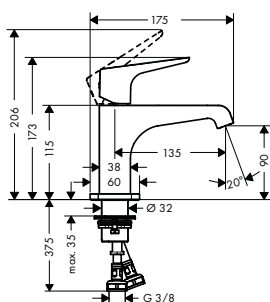

Single lever basin mixer 90 with lever handle for hand washbasins with waste set

- / consists of: single lever basin mixer, waste set
- / ComfortZone 90
- / projection 135 mm
- / spray type: laminar spray
- / maximum flow rate at 3 bar: 5 l/ min
- / ceramic cartridge
- / temperature limitation adjustable
- / suitable for continuous flow water heaters
- / non-closing waste set
- / connection type: G 3/8 connections
- / connection dimension: DN15

Chrome
AXOR FinishPlus*

36112000
36112XXX

391.60
587.40