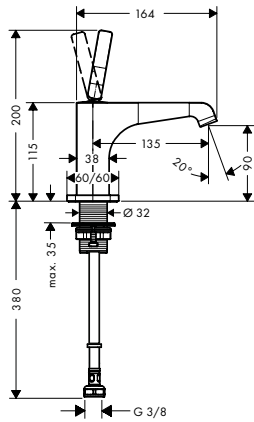

Pillar tap 90 with pin handle without waste set

- / ComfortZone 90
- / projection 135 mm
- / spray type: laminar spray
- / maximum flow rate at 3 bar: 5 l/min
- / joystick ceramic cartridge
- / for cold water connection
- / non-closing waste set
- / connection type: G 3/8 connection hose
- / connection dimension: DN15

Chrome
AXOR FinishPlus*

36105000
36105XXX

330.90
496.40