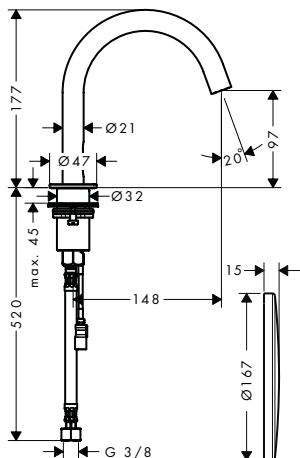

finish code no. Euro