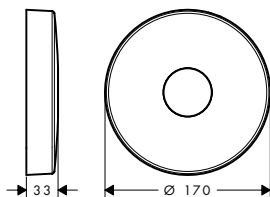

Extension element round 1-hole

Chrome

14960000

55.90

Brushed Nickel

14960820

83.90

AXOR FinishPlus*

14960XXX

83.90

- / for situations of limited depth for concealed installation
- dimension: 170 mm
- dimension: 18 mm higher than the default escutcheon
- extension length: 33 mm
- material: metal escutcheon