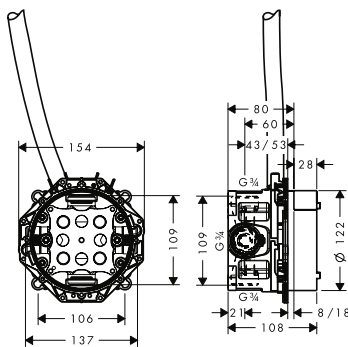

Basic set for electronic basin mixer

- / connection dimension: DN20

Required parts:

/ Electronic basin mixer with temperature pre-adjustment with mains connection 230 V	38010000	970.80
	38010670	1,359.00
	38010XXX	1,456.20

This product is not available in the AXOR FinishPlus surfaces Red Gold and Black Chrome.

16182180 248.50