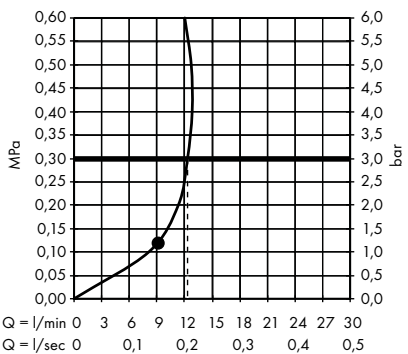

Overhead showers

/ ShowerHeaven 1200/300 4jet with lighting 3500 K
10628000

1. Rain
2. Mono
3. PowderRain inside
4. PowderRain outside

/ ShowerHeaven 1200/300 4jet with lighting 5000 K
10629000

1. Rain
2. Mono
3. PowderRain inside
4. PowderRain outside

/ ShowerHeaven 1200/300 4jet without lighting
10637000

1. Rain
2. Mono
3. PowderRain inside
4. PowderRain outside

/ ShowerHeaven 970/970 3jet with lighting
10623800

1. Rain
2. RainAir
3. Mono

/ ShowerHeaven 720/720 3jet with lighting
10627800

1. Rain
2. RainAir
3. Mono

/ Overhead shower 75 1jet EcoSmart with shower arm
48490000, 48490670

1. With flow limiter
2. Without flow limiter

/ Overhead shower 280 1jet with shower arm
48491000, 48491670

/ Overhead shower 280 2jet with shower arm
48492000, 48492670

1. Rain
2. PowderRain

/ Overhead shower 280 1jet with ceiling connection
48493000, 48493670