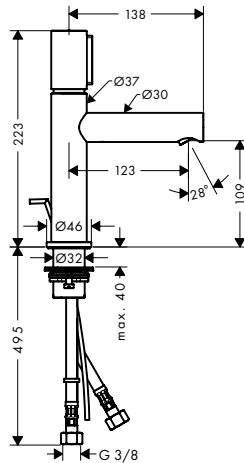

**Basin mixer Select 110
with pop-up waste set**

- / consists of: Basin mixer, waste set
- / ComfortZone 110
- / projection 123 mm
- / spray type: laminar spray
- / maximum flow rate at 3 bar: 5 l/ min
- / Select cartridge with temperature control
- / temperature limitation adjustable
- / suitable for continuous flow water heaters
- / pop-up waste set G 1 1/4
- / connection type: G 3/8 connections
- / connection dimension: DN15

Chrome	45010000	388.40
Brushed Nickel	45010820	582.60
AXOR FinishPlus*	45010XXX	582.60

Alternative products:

- / Basin mixer Select 110 with waste set

Chrome	45012000	388.40
Brushed Nickel	45012820	582.60
AXOR FinishPlus*	45012XXX	582.60