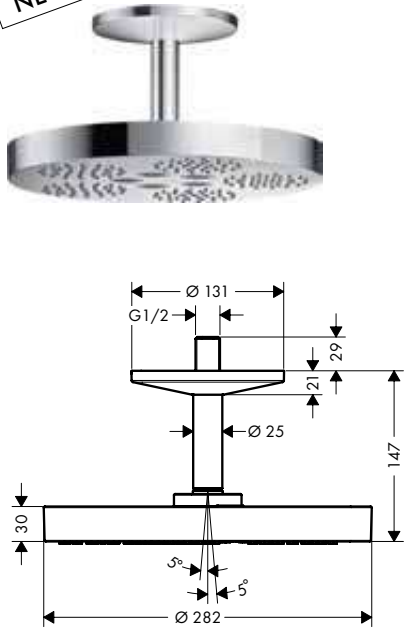

NEW

Overhead shower 280 1jet with ceiling connection

- / consists of: overhead shower, ceiling connector
- / shower head size: 280 mm
- / spray type: PowderRain and Rain in combination
- / ball-joint: overhead shower angle adjustable
- / material spray disc: metal
- / brass ceiling connector
- / ceiling connection length: 120 mm
- / maximum flow rate at 3 bar: 12,2 l/min
- / flow rate PowderRain and Rain spray in combination (at 3 bar): 12,2 l/min
- / minimum flow pressure: 1,4 bar
- / overhead shower removable for cleaning
- / installation: ceiling
- / connection thread G 1/2
- / connection dimension: DN15
- / not included: basic set

finish	code no.	Euro
Chrome	48493000	850.00
Matt Black	48493670	1,190.00
AXOR FinishPlus*	48493XXX	1,275.00

	Alternative products:	finish	code no.	Euro
NEW	/ Overhead shower 280 2jet with ceiling connection	Chrome	48494000	1,000.00
		Matt Black	48494670	1,400.00
		AXOR FinishPlus*	48494XXX	1,500.00
NEW	/ Ceiling connector 300 mm for overhead shower 280 1jet	Chrome	48495000	200.00
		Matt Black	48495670	280.00
		AXOR FinishPlus*	48495XXX	300.00

NEW

Ceiling connector 300 mm for overhead shower 280 1jet

- / length: 300 mm
- / installation type: exposed installation
- / material: solid brass
- / connection thread G 1/2
- / connection dimension DN15

finish	code no.	Euro
Chrome	48495000	200.00
Matt Black	48495670	280.00
AXOR FinishPlus*	48495XXX	300.00

	Optional parts:	finish	code no.	Euro
NEW	/ Overhead shower 280 1jet with ceiling connection	Chrome	48493000	850.00
		Matt Black	48493670	1,190.00
		AXOR FinishPlus*	48493XXX	1,275.00