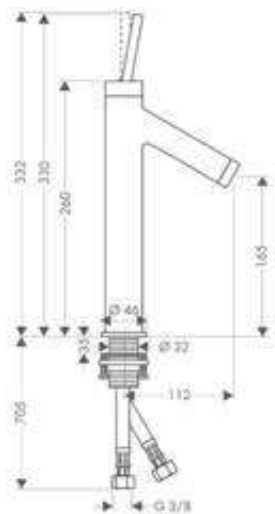

Single lever basin mixer 170 with pin handle and waste set

- / consists of: single lever basin mixer, waste set
- / ComfortZone 170
- / projection 112 mm
- / spray type: normal spray
- / maximum flow rate at 3 bar: 5 l/ min
- / joystick ceramic cartridge
- / suitable for continuous flow water heaters
- / non-closing waste set
- / connection type: G 3/8 connections
- / connection dimension: DN15

Chrome 10123000 560.70
AXOR FinishPlus* 10123XXX 841.10