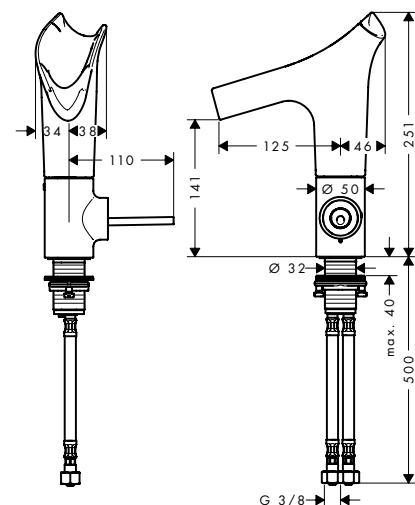

Basin

Single lever basin mixer 140 with glass spout and waste set

- / consists of: single lever basin mixer, waste set
- / ComfortZone 140
- / projection 125 mm
- / swivel range adjustable in 3 steps 95°, 120° or 360°
- / spray type: laminar spray
- / EasyClick connection between body and spout with SafetyStop-function
- / Spout is dishwasher safe
- / material spout: crystal glass
- / maximum flow rate at 3 bar: 4 l/min
- / joystick ceramic cartridge
- / non-closing waste set
- / connection type: G 3/8 connections
- / connection dimension: DN15
- / handle can be positioned on the right or left
- / handle position on the side: bottom-side at the base body (not suitable for wash bowls)

finish	code no.	Euro
Chrome	12112000	1,177.60
White	12112450	1,432.60
AXOR FinishPlus*	12112XXX	1,766.40

Alternative sizes:

/ Single lever basin mixer 220 with glass spout for wash bowls with waste set	Chrome	12114000	1,493.10
	AXOR FinishPlus*	12114XXX	2,239.70

Alternative products:

/ Single lever basin mixer 140 with glass spout and waste set - diamond cut	Chrome	12122000	1,367.70
	Polished Gold Optic	12122990	2,051.60
	AXOR FinishPlus*	12122XXX	2,051.60
/ Single lever basin mixer 140 with glass spout and waste set - bevel cut	Chrome	12123000	1,367.70
	Polished Gold Optic	12123990	2,051.60
	AXOR FinishPlus*	12123XXX	2,051.60