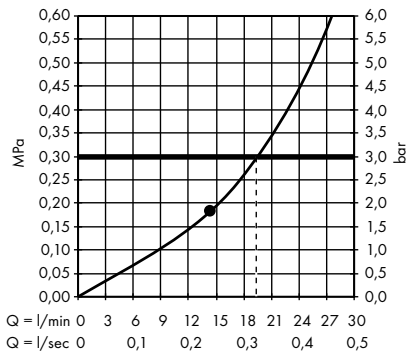

Overhead shower 250/250 1jet with ceiling connection # 35308000