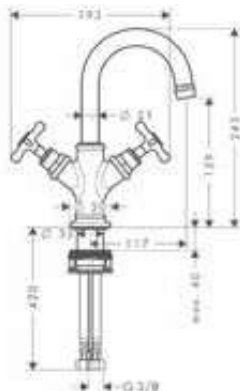

2-handle basin mixer 160 with cross handles for hand washbasins with pop-up waste set

- / consists of: 2-handle basin mixer, waste set
- / ComfortZone 160
- / projection 117 mm
- / swivel range 120°
- / spray type: laminar spray
- / maximum flow rate at 3 bar: 5 l/ min
- / ceramic valves hot/ cold 90°
- / suitable for continuous flow water heaters
- / pop-up waste set G 1 1/4
- / connection type: G 3/8 connections
- / connection dimension: DN15

finish	code no.	Euro
Chrome	16505000	619.30
Brushed Nickel	16505820	929.00
AXOR FinishPlus*	16505XXX	929.00