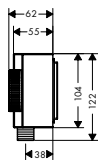

Thermostatic module Select 680/100 for concealed installation for 5 functions

- / consists of: Thermostatic module, shower holder, baton hand shower, shower hose
- / depending on volume flow and installation situation approx. 50% flow rate reduction and integrated shut off function
- / 5 functions
- / Select push-button on/off control for 5 outlets
- / simultaneous use of several outlets
- / maximum flow rate at 3 bar: 38 l/ min
- / flow rate hand shower connection at 3 bar: 14 l/ min
- / thermostat cartridge, Start/stop valve to operate the functions
- / safety lock at 40 °C
- / temperature limitation adjustable
- / hose nut: for shower hoses with cylindrical nut on both sides
- / connection type: basic set
- / min. operating pressure: 1 bar
- / max. operating pressure: 10 bar
- / Thermostat is delivered with buttons Rain large, handshower, Mono, PowderRain small and PowderRain large

This product is not available in brushed AXOR FinishPlus surfaces.

Consisting of:

- / Metal effect shower hose 1.25 m (# 28282000)

Alternative products:

- / Thermostatic module Select 680/100 for concealed installation for 5 functions - diamond cut

This product is not available in brushed AXOR FinishPlus surfaces.

Required parts:

- / Basic set for thermostatic module Select for 5 functions

finish	code no.	Euro
Chrome	46730000	3,027.30
AXOR FinishPlus*	46730XXX	4,541.00

Chrome	46731000	3,329.60
AXOR FinishPlus*	46731XXX	4,994.40

18313180	1,166.90