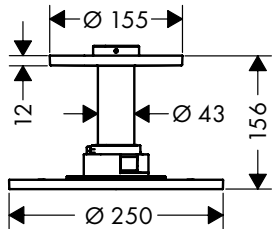

Overhead shower 250 1jet with ceiling connection

- / consists of: overhead shower, ceiling connector
- / shower head size: 250 mm
- / spray type: PowderRain
- / dynamic spray nozzles move out while using
- / material spray disc: metal
- / brass ceiling connector
- / ceiling connection length: 100 mm
- / maximum flow rate at 3 bar: 19 l/ min
- / flow rate PowderRain spray (at 3 bar): 19 l/ min
- / minimum flow pressure: 1,8 bar
- / overhead shower removable for cleaning
- / ServiceCard with sieve can be removed without tools for cleaning purpose
- / installation: ceiling
- / connection dimension: DN15

Alternative products:

- / Overhead shower 250 2jet with ceiling connection

finish	code no.	Euro
Chrome	35286000	1,054.50
AXOR FinishPlus*	35286XXX	1,581.80

Required parts:

- / Basic set for overhead shower with ceiling connector

Chrome	35297000	1,165.40
AXOR FinishPlus*	35297XXX	1,748.10

Optional parts:

- / Extension 230 mm for ceiling connector overhead shower

	26434180	240.60
Chrome	35288000	488.40
AXOR FinishPlus*	35288XXX	732.60