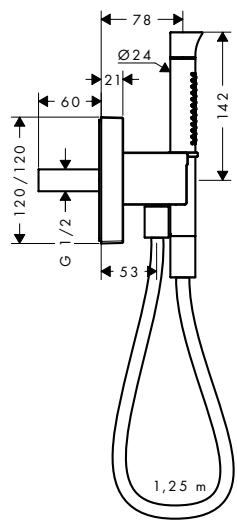

Porter unit 120/120 with baton hand shower 2jet and shower hose

- / consists of: porter unit, baton hand shower, shower holder, shower hose
- / spray type: Rain, Mono
- / maximum flow rate at 3 bar: 13 l/min
- / minimum flow pressure: 1 bar
- / integrated support function
- / nuts shower hose: for shower hoses with conical or cylindrical nut on both sides
- / with non-return valve
- / in a joined installation (10 mm distance) we recommend for perfect handling only the horizontal installation
- / in a joined installation (10 mm distance), the basic set # 28486180 must be used
- / in a freely-arranged installation (distance greater than 10 mm), no basic set is required

Consisting of:

- / Metal effect shower hose 1.25 m (# 28282000)

Optional parts:

- / Basic set for shower module 120/120 for concealed installation

finish	code no.	Euro
Chrome	12232000	426.90
AXOR FinishPlus*	12232XXX	640.40