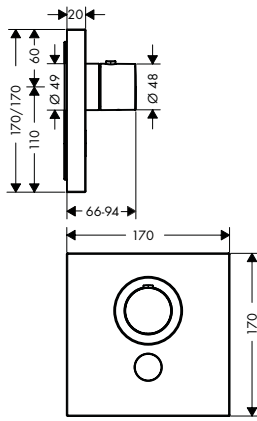

Thermostat HighFlow for concealed installation square for 1 function and additional outlet

- / 1 function and 1 additional outlet
- / Select push-button on/off control for 1 outlet
- / flow rate hand shower connection at 3 bar: 34 l/ min
- / flow rate upper outlet: 59 l/ min
- / thermostat cartridge
- / safety lock at 40 °C
- / temperature limitation adjustable
- / connection type: basic set
- / Thermostat is delivered with button hand shower

finish	code no.	Euro
Chrome	3671 6000	641.50
AXOR FinishPlus*	3671 6XXX	962.30

Required parts:

/ Basic set iBox universal	01700180	137.30

Optional parts:

/ Valve for concealed installation square for 3 functions	Chrome AXOR FinishPlus*	3671 7000 3671 7XXX	463.70 695.60
/ Extension 25 mm for basic set iBox universal		13587000	50.40
/ Fastening rail set for iBox universal		93171000	35.80