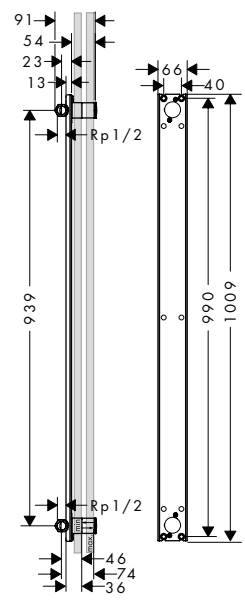

Basic set for showerpipe

- / suitable for AXOR One Showerpipe 48490XXX
- / sound-decoupled installation
- / AXOR One Showerpipe 48490XXX
- / connection dimension: G 1/2

48798180	150.00

Measurements within scale drawings are in mm.