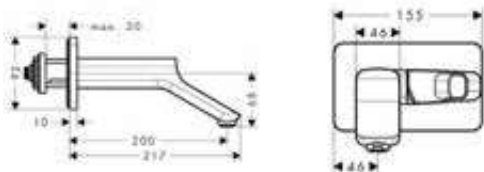

Single lever basin mixer for concealed installation wall-mounted with spout 200 mm

- / consists of: single lever basin mixer for concealed installation wall-mounted, waste set
- / projection 200 mm
- / spray type: normal spray
- / maximum flow rate at 3 bar: 5 l/ min
- / ceramic cartridge
- / temperature limitation adjustable
- / suitable for continuous flow water heaters
- / non-closing waste set
- / connection type: basic set
- / connection dimension: DN15

This product is not available in the AXOR FinishPlus surfaces Polished and Brushed Black Chrome.

Chrome 11026000 784.60
AXOR FinishPlus* 11026XXX 1,176.90

Required parts:

/ Basic set 10902180 358.30

Optional parts:

/ Extension set 28 mm for single lever basin mixer wall-mounted 11980000 155.90