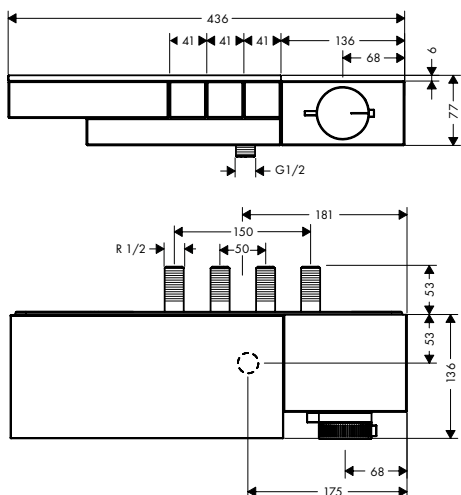

**Thermostat for exposed/
concealed installation
for 3 functions**

- / depending on volume flow and installation situation approx. 50% flow rate reduction
- / 3 functions
- / Select push-button on/off control for 3 outlets
- / simultaneous use of several outlets
- / maximum flow rate at 3 bar: 21 l/min
- / thermostat cartridge
- / safety lock at 40 °C
- / temperature limitation adjustable
- / non-return valve
- / shelf made of safety glass
- / shelf finish: frosted grey glass
- / connection type: basic set
- / connection dimension: DN15
- / min. operating pressure: 1 bar
- / max. operating pressure: 10 bar
- / Thermostat is delivered with buttons handshower, PowderRain, Rain large

This product is not available in brushed AXOR FinishPlus surfaces.

Alternative products:

/ Thermostat for exposed/ concealed installation for 3 functions - diamond cut	Chrome	46141000	2,870.00
	AXOR FinishPlus*	46141XXX	4,305.00

This product is not available in brushed AXOR FinishPlus surfaces.

Required parts:

/ Basic set for thermostat for exposed/ concealed installation for 3 functions		45443180	120.80

finish	code no.	Euro

Chrome	46140000	2,608.80
AXOR FinishPlus*	46140XXX	3,913.20