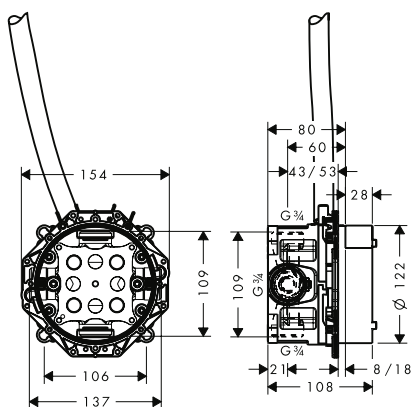

Required parts:

/ Electronic basin mixer with temperature pre-adjustment with mains connection 230 V	Chrome 38010000	970.80
	Matt Black 38010670	1,359.00
	AXOR FinishPlus* 38010XXX	1,456.20

This product is not available in the AXOR FinishPlus surfaces Red Gold and Black Chrome.