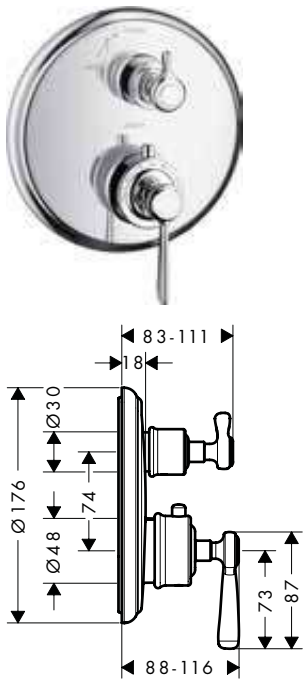

Thermostat for concealed installation with lever handle and shut-off valve

- / 1 function
- / maximum flow rate at 3 bar: 25 l/ min
- / thermostat cartridge, ceramic valves 90°
- / safety lock at 40 °C
- / temperature limitation adjustable
- / non-return valve
- / with silencer
- / connection type: basic set
- / min. operating pressure: 1 bar
- / max. operating pressure: 10 bar

Required parts:

- / Basic set iBox universal

Optional parts:

- / Extension element round 2-hole arrow
- / Extension 25 mm for basic set iBox universal
- / Fastening rail set for iBox universal

finish	code no.	Euro
Chrome	16801000	801.80
Brushed Nickel	16801820	1,202.70
AXOR FinishPlus*	16801XXX	1,202.70

	01700180	137.30

Chrome	14963000	55.90
Brushed Nickel	14963820	83.90
AXOR FinishPlus*	14963XXX	83.90
	13587000	50.40
	93171000	35.80