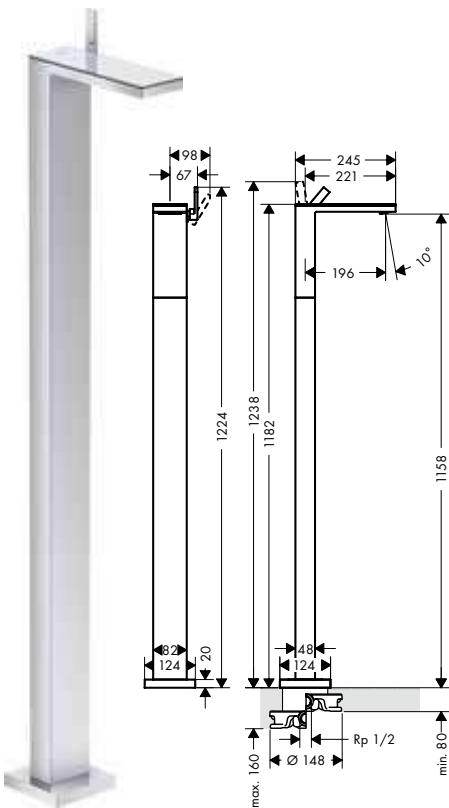

Optional parts:

/ Sealing foil for basic set bath mixer floor-standing 96441000 127.30