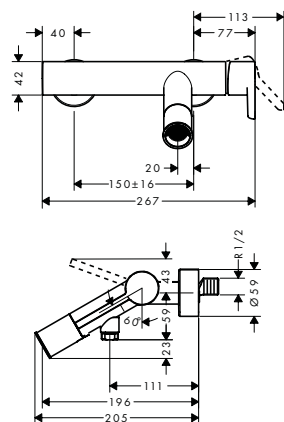

**Single lever bath mixer
for exposed installation
with lever handle**

- / 2 functions
- / projection 200 mm
- / connection type: s-shaped connections
- / centre distance: 150 ± 16 mm
- / spray type mixer: normal spray
- / maximum flow rate at 3 bar: 18 l/min
- / flow rate for bath spout at 3 bar: 18 l/min
- / flow rate of hand shower at 3 bar: 16 l/min
- / min. operating pressure: 1 bar
- / max. operating pressure: 10 bar
- / ceramic cartridge
- / temperature limitation adjustable
- / diverter with automatic resetting
- / non-return valve
- / with silencer
- / suitable for continuous flow water heaters
- / connection dimension: DN 15
- / matching handle design for the AXOR Starck basin mixers with lever handles

Chrome
AXOR FinishPlus*

10465000
10465XXX

748.40
1,122.60