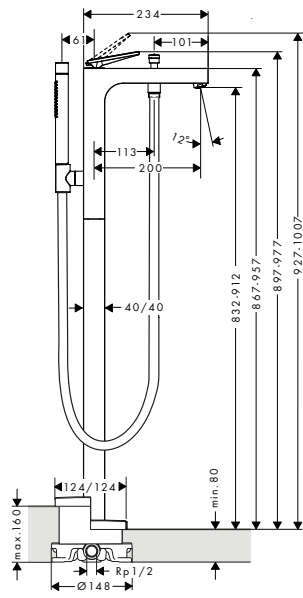

NEW

NEW

Single lever bath mixer floor-standing with lever handle

- / consists of: single lever bath mixer floor standing, baton hand shower, shower hose, shower holder
- / 2 functions
- / projection 200 mm
- / connection type: basic set
- / spray type mixer: normal spray
- / spray type hand shower: Rain, Mono
- / maximum flow rate at 3 bar: 20 l/ min
- / flow rate for bath spout at 3 bar: 20 l/ min
- / flow rate of hand shower at 3 bar: 13,5 l/ min
- / min. operating pressure: 1 bar
- / max. operating pressure: 10 bar
- / Ceramic cartridge
- / diverter with automatic resetting
- / protected against backflow, according to DIN EN1717
- / connection dimension: DN15

Consisting of:

- / Baton hand shower 2jet (# 28532000)
- / Metal effect shower hose 1.25 m (# 28282000)

Alternative products:

- / Single lever bath mixer floor-standing with lever handle - rhombic cut

finish code no. Euro

Chrome 39440000 1,800.00
AXOR FinishPlus* 39440XXX 2,700.00

Chrome 39471000 1,900.00
AXOR FinishPlus* 39471XXX 2,850.00

Required parts:

- / Basic set for mixers floor-standing

10452180 459.80

Optional parts:

- / Extension 60 mm for pipe
- / Sealing foil for basic set bath mixer floor-standing

97686000 245.70
96441000 127.30

Single lever bath mixer floor-standing with pin handle

- / consists of: single lever bath mixer floor standing, baton hand shower, shower hose, shower holder
- / 2 functions
- / projection 200 mm
- / connection type: basic set
- / spray type mixer: normal spray
- / spray type hand shower: Rain, Mono
- / maximum flow rate at 3 bar: 22 l/ min
- / flow rate for bath spout at 3 bar: 22 l/ min
- / flow rate of hand shower at 3 bar: 16 l/ min
- / min. operating pressure: 1 bar
- / max. operating pressure: 10 bar
- / joystick ceramic cartridge
- / diverter with automatic resetting
- / protected against backflow, according to DIN EN1717
- / connection dimension: DN15

Consisting of:

- / Baton hand shower 2jet (# 28532000)
- / Metal effect shower hose 1.25 m (# 28282000)

Required parts:

- / Basic set for mixers floor-standing

10452180 459.80

Optional parts:

- / Extension 60 mm for pipe
- / Sealing foil for basic set bath mixer floor-standing

97686000 245.70
96441000 127.30

Chrome 39451000 2,251.90
AXOR FinishPlus* 39451XXX 3,377.90