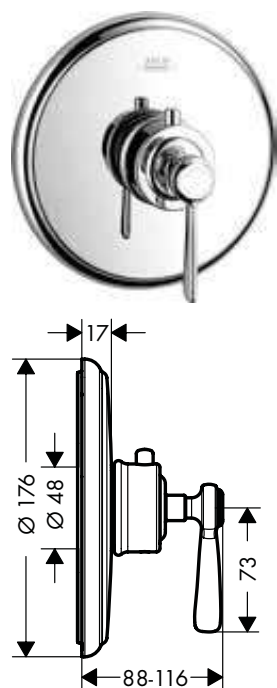

**Thermostat HighFlow
for concealed installation
with lever handle**

- / maximum flow rate at 3 bar: 59 l/ min
- / flow rate upper outlet: 42 l/ min
- / flow rate lower outlet: 42 l/ min
- / thermostat cartridge
- / safety lock at 40 °C
- / temperature limitation adjustable
- / non-return valve
- / with silencer
- / connection type: basic set
- / min. operating pressure: 1 bar
- / max. operating pressure: 10 bar

Alternative products:

- / Thermostat for concealed installation with lever handle

finish	code no.	Euro
Chrome	16824000	751.50
Brushed Nickel	16824820	1,127.30
AXOR FinishPlus*	16824XXX	1,127.30

Chrome	16823000	701.40
Brushed Nickel	16823820	1,052.10
AXOR FinishPlus*	16823XXX	1,052.10

Required parts:

- / Basic set iBox universal

01700180	137.30

Optional parts:

- / Extension element round 1-hole
- / Extension 25 mm for basic set iBox universal
- / Fastening rail set for iBox universal

Chrome	14960000	55.90
Brushed Nickel	14960820	83.90
AXOR FinishPlus*	14960XXX	83.90
	13587000	50.40
	93171000	35.80