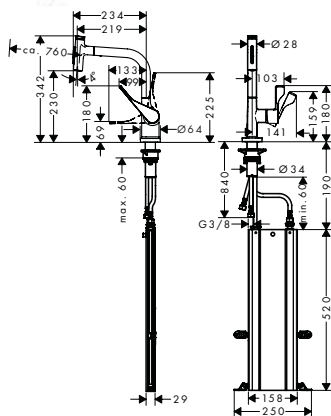

Single lever kitchen mixer Select 230 2jet with pull-out spray and sBox

- / consists of: single lever kitchen mixer, hose box
- / ComfortZone 230
- / l-spout
- / swivel range adjustable in 2 steps to 110° or 150°
- / laminar spray, shower spray
- / lockable shower spray, spray returns through pressing spray diverter and spray returns automatically through handle closing
- / Select button for a comfortable start/stop of the water flow
- / MagFit magnetic shower support
- / connection dimension: DN15
- / maximum flow rate at 3 bar: 7 l/ min
- / ceramic cartridge
- / connection type: G 3/8 connections
- / temperature limitation adjustable
- / integrated non-return valve
- / suitable for continuous flow water heaters
- / sBox for quiet, smooth and protected hose guidance in the cabinet, under the countertop
- / extension length up to 76 cm

finish	code no.	Euro
Chrome	39862000	671.50
Stainless Steel Finish	39862800	921.30
AXOR FinishPlus*	39862XXX	1,007.30