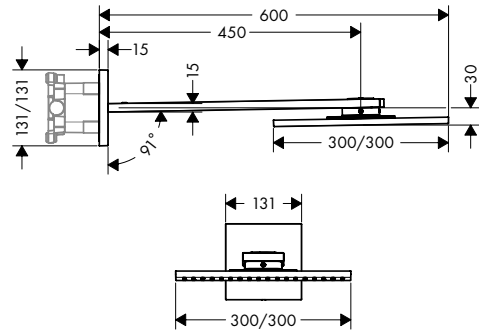

**Overhead shower 300/300
2jet with shower arm**

- / consists of: overhead shower, shower arm
- / shower head size: 300 x 300 mm
- / spray type: PowderRain, Intense PowderRain
- / Select button on thermostat
- / dynamic spray nozzles move out while using
- / material spray disc: metal
- / shower arm length 450 mm
- / maximum flow rate at 3 bar: 19 l/min
- / flow rate PowderRain spray (at 3 bar): 19 l/min
- / flow rate Intense PowderRain (at 3 bar): 16 l/min
- / minimum flow pressure: 2 bar
- / overhead shower removable for cleaning
- / ServiceCard with sieve can be removed without tools for cleaning purpose
- / installation: wall
- / connection dimension: DN15

finish	code no.	Euro
Chrome	35318000	1,609.30
AXOR FinishPlus*	35318XXX	2,414.00

Alternative products:

/ Overhead shower 300/300 1jet with shower arm	Chrome	35314000	1,442.80
	AXOR FinishPlus*	35314XXX	2,164.20

Required parts:

/ Basic set for overhead shower 2jet with shower arm		35361180	315.00