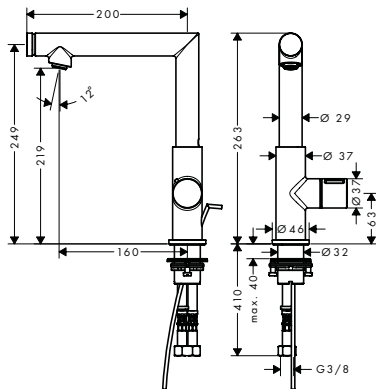

Basin mixer Select 220 with pop-up waste set

- / consists of: Basin mixer, waste set
- / ComfortZone 220
- / projection 160 mm
- / swivel range 110°
- / spray type: normal spray
- / maximum flow rate at 3 bar: 5 l/min
- / Start/stop valve to operate the functions
- / temperature limitation adjustable
- / separation of temperature control and open/close
- / suitable for continuous flow water heaters
- / pop-up waste set G 1 1/4
- / connection type: G 3/8 connections
- / connection dimension: DN 15

finish code no. Euro

Chrome	45016000	559.60
Brushed Nickel	45016820	839.40
AXOR FinishPlus*	45016XXX	839.40