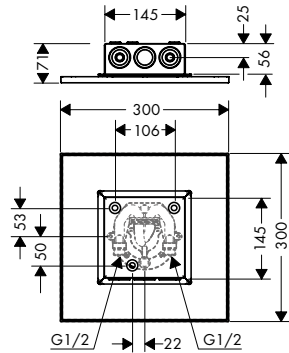

finish	code no.	Euro

**Overhead shower 300/300
2jet ceiling**

Chrome	35321000	1,442.80
AXOR FinishPlus*	35321XXX	2,164.20

- / shower head size: 300 x 300 mm
- / spray type: PowderRain, Intense PowderRain
- / Select button on thermostat
- / dynamic spray nozzles move out while using
- / material spray disc: metal
- / maximum flow rate at 3 bar: 17 l/min
- / flow rate PowderRain spray (at 3 bar): 17 l/min
- / flow rate Intense PowderRain (at 3 bar): 15 l/min
- / minimum flow pressure: 1,5 bar
- / overhead shower removable for cleaning
- / installation: flush with the ceiling
- / connection dimension: DN15

Alternative products:

/ Overhead shower 300/300 1jet ceiling	Chrome	35317000	1,276.40
	AXOR FinishPlus*	35317XXX	1,914.60

Required parts:

/ Basic set for overhead shower ceiling		35363180	105.00

**Overhead shower 300/300 1jet
with shower arm**

Chrome	35314000	1,442.80
AXOR FinishPlus*	35314XXX	2,164.20

- / consists of: overhead shower, shower arm
- / shower head size: 300 x 300 mm
- / spray type: PowderRain
- / dynamic spray nozzles move out while using
- / material spray disc: metal
- / shower arm length 450 mm
- / maximum flow rate at 3 bar: 18,2 l/min
- / flow rate PowderRain spray (at 3 bar): 18,2 l/min
- / minimum flow pressure: 2 bar
- / overhead shower removable for cleaning
- / ServiceCard with sieve can be removed without tools for cleaning purpose
- / installation: wall
- / connection thread G 1/2
- / connection dimension: DN15

Alternative sizes:

/ Overhead shower 250/250 1jet with shower arm	Chrome	35306000	1,165.40
	AXOR FinishPlus*	35306XXX	1,748.10

Alternative products:

/ Overhead shower 300/300 2jet with shower arm	Chrome	35318000	1,609.30
	AXOR FinishPlus*	35318XXX	2,414.00