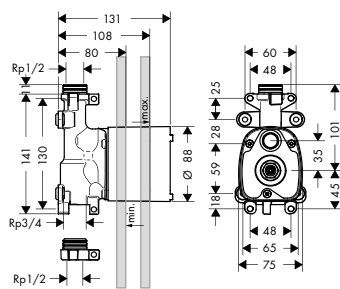

finish

code no.

Euro

Basic set for hand shower module 120/120 for concealed installation

10650180

199.00

- / flow rate at free through-flow: 30 l/min
- / ceramic valve 180°
- / horizontal or vertical installation
- / sound-decoupled installation
- / in a joined installation it serves as a waterconducting unit and allows dimensionally accurate positioning
- / connection dimension: DN15