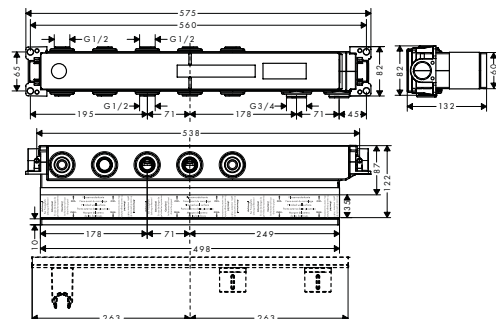

Basic set for thermostatic module Select for 3 functions

- / 3 functions
- / connection thread Rp 3/4
- / installation depth: 87 - 122 mm
- / horizontal installation
- / sound-decoupled installation
- / connection dimension: DN 15/DN20

18311180	907.60