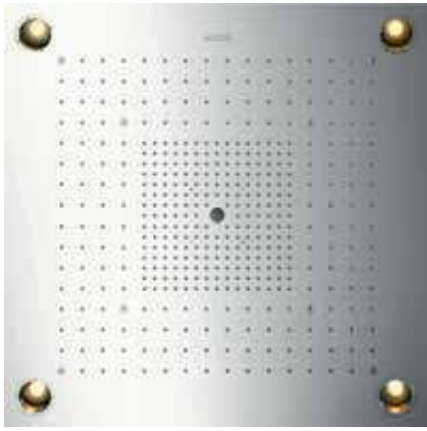

ShowerHeaven 720/720 3jet with lighting

Stainless Steel Optic 10627800

7,691.90

- / shower head size: 720 x 720 mm
- / spray type: RainAir, Rain, Mono
- / frame: brushed stainless steel
- / material spray disc: metal
- / spray disc surface: polished stainless steel
- / maximum flow rate at 3 bar: 36,8 l/min
- / flow rate RainAir spray (at 3 bar): 20,5 l/min
- / flow rate normal spray (at 3 bar): 36,8 l/min
- / flow rate laminar spray: 15,9 l/min
- / minimum flow pressure: 2,5 bar
- / the 3 spray zones must be controlled via 3 valves or a diverter valve with 3 outlets, can be activated individually or in combination
- / spray zones: Bodyzone - outer overhead shower zone, Rainzone - inner overhead shower zone with AirPower function, Mono spray at Ø 17 mm
- / installation: ceiling
- / connection dimension: DN20
- / with integrated lighting
- / illuminant: LED
- / power supply: 12 V
- / transformer power supply for concealed installation 12 V, 18 W
- / input voltage: 100 - 240 V AC / 50 / 60 Hz
- / output voltage: 12 V - DC
- / colour temperature: 2700 K
- / Light color: warm white
- / not suitable for continuous flow water heaters
- / TÜV certified