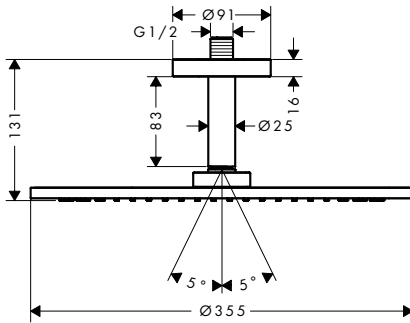

Overhead shower 350 1jet with ceiling connection

- / consists of: overhead shower, ceiling connector
- / shower head size: 350 mm
- / spray type: PowderRain
- / ball-joint: overhead shower angle adjustable
- / material spray disc: metal
- / brass ceiling connector
- / ceiling connection length: 100 mm
- / maximum flow rate at 3 bar: 26 l/min
- / flow rate PowderRain spray (at 3 bar): 26 l/min
- / minimum flow pressure: 1 bar
- / overhead shower removable for cleaning
- / installation: ceiling
- / connection thread G 1/2
- / connection dimension: DN15

finish	code no.	Euro
Chrome	26035000	2,398.40
Brushed Nickel	26035820	3,597.60
AXOR FinishPlus*	26035XXX	3,597.60