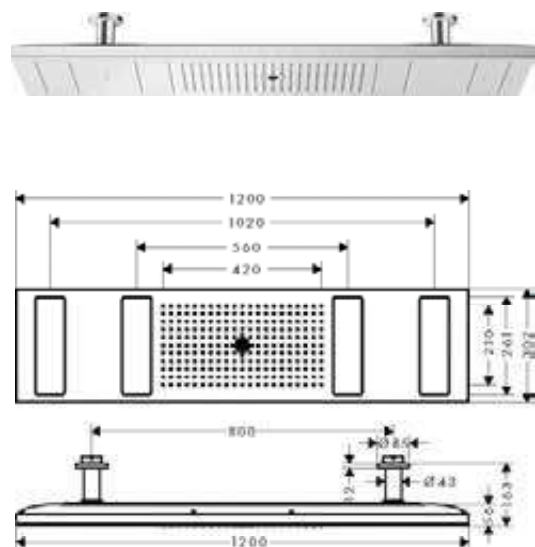

Overhead showers

ShowerHeaven 1200/300 4jet with lighting 3500 K

- / shower head size: 1200 x 300 mm
- / spray type: PowderRain, Rain, Mono
- / Select button on thermostat
- / material spray disc: metal
- / brass ceiling connector
- / ceiling connection length: 100 mm
- / maximum flow rate at 3 bar: 30 l/min
- / flow rate PowderRain spray outer (at 0,3 MPa): 12 l/min
- / flow rate PowderRain spray inner (at 0.3 MPa): 12 l/min
- / flow rate Rain spray (at 3 bar): 16 l/min
- / flow rate Mono spray (at 3 bar): 15 l/min
- / minimum flow pressure: 3 bar
- / can be activated individually or in combination
- / overhead shower removable for cleaning
- / extendable flaps can be opened manually
- / installation: ceiling, extendable claps can be pre-set to the user size
- / connection dimension: DN15
- / with integrated lighting
- / illuminant: LED
- / power supply: 24 V
- / transformer power supply, 24 V, 60 W, EuP II
- / input voltage: 100 - 240 V AC / 50 / 60 Hz
- / output voltage: 24 V - DC
- / colour temperature: 3500 K
- / Light color: neutral white
- / not suitable for continuous flow water heaters

This product is not available in the AXOR FinishPlus surfaces Polished and Brushed Black Chrome.

Alternative products:

/ ShowerHeaven 1200/300 4jet without lighting	Chrome AXOR FinishPlus*	10637000 10637XXX	8,565.40 12,848.10

This product is not available in the AXOR FinishPlus surfaces Polished and Brushed Black Chrome.

/ ShowerHeaven 1200/300 4jet with lighting 5000 K	Chrome AXOR FinishPlus*	10629000 10629XXX	9,707.40 14,561.10

This product is not available in the AXOR FinishPlus surfaces Polished and Brushed Black Chrome.

Required parts:

/ Basic set for ShowerHeaven 1200/300 4jet		10922180	630.00

Optional parts:

/ Extension set 230 mm for ceiling connector ShowerHeaven 1200/300 4jet	Chrome AXOR FinishPlus*	13603000 13603XXX	1,016.50 1,524.80
/ Thermostatic module Select 670/90 for concealed installation for 5 functions	Chrome AXOR FinishPlus*	18358000 18358XXX	2,329.80 3,494.70

finish	code no.	Euro
Chrome	10628000	9,707.40
AXOR FinishPlus*	10628XXX	14,561.10