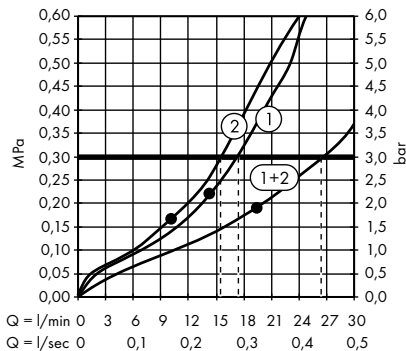

Overhead shower 250/250 2jet with ceiling connection # 35312000