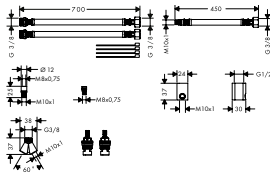

Optional parts:

- / Hose extension set for 3-hole basin mixer 38959000 111.80

Hose extension set for 3-hole basin mixer

38959000 111.80

- / length of hoses 700 mm
- / for free positioning of spout and handles