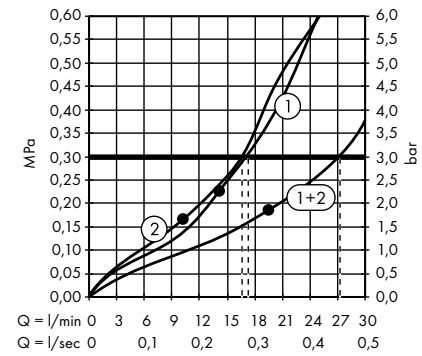

/ Overhead shower 300 2jet with ceiling connection # 35304000