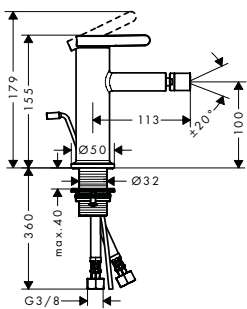

finish	code no.	Euro

Extension set 25 mm for single lever basin mixer wall-mounted

/ extension length: 25 mm

13586000 112.80

Bidet

NEW

Single lever bidet mixer with pop-up waste set

- / consists of: single lever bidet mixer, waste set
- / projection 113 mm
- / aerator with ball pivot
- / spray type: normal spray
- / maximum flow rate at 3 bar: 5 l/min
- / ceramic cartridge
- / temperature limitation adjustable
- / suitable for continuous flow water heaters
- / pop-up waste set G 1¼
- / material waste set: metal
- / connection type: G ¾ connections
- / connection dimension: DN15

Chrome	48210000	350.00
Matt Black	48210670	490.00
AXOR FinishPlus*	48210XXX	525.00