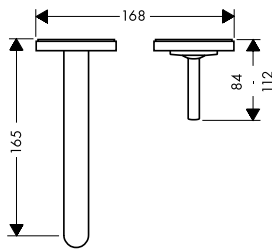

Single lever basin mixer for concealed installation wall-mounted with spout 165 mm and escutcheons

- / consists of: single lever basin mixer for concealed installation wall-mounted, waste set
- / projection 165 mm
- / spray type: normal spray
- / maximum flow rate at 3 bar: 5 l/min
- / joystick ceramic cartridge
- / suitable for continuous flow water heaters
- / non-closing waste set
- / connection type: basic set
- / connection dimension: DN15
- / handle can be positioned on the right or left, depends on the basic set installation

Alternative sizes:

- / Single lever basin mixer for concealed installation wall-mounted with spout 225 mm and escutcheons

Alternative products:

- / Single lever basin mixer for concealed installation wall-mounted with spout 225 mm and plate
- / Single lever basin mixer for concealed installation wall-mounted with spout 165 mm and plate

finish	code no.	Euro
Chrome	38113000	396.00
Brushed Nickel	38113820	594.00
AXOR FinishPlus*	38113XXX	594.00

Chrome	38116000	412.70
Brushed Nickel	38116820	619.10
AXOR FinishPlus*	38116XXX	619.10

Chrome	38115000	619.30
Brushed Nickel	38115820	929.00
AXOR FinishPlus*	38115XXX	929.00
Chrome	38112000	602.00
Brushed Nickel	38112820	903.00
AXOR FinishPlus*	38112XXX	903.00

Required parts:

- / Basic set for single lever basin mixer for concealed installation wall-mounted

13623180	220.50

Optional parts:

- / Extension set 25 mm for single lever basin mixer wall-mounted

13586000	112.80