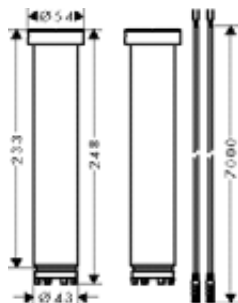

finish	code no.	Euro
Chrome	10628000	9,707.40
AXOR FinishPlus*	10628XXX	14,561.10

**Extension set 230 mm  
for ceiling connector  
ShowerHeaven 1200/300 4jet**

/ packaging unit: 2 pieces  
/ dimension: 230 mm