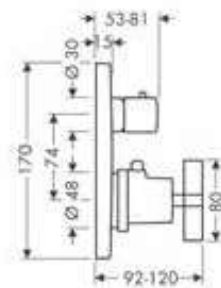

Thermostat for concealed installation with shut-off valve and cross handle

- / 1 function
- / maximum flow rate at 3 bar: 26 l/ min
- / thermostat cartridge, ceramic valves 90°
- / safety lock at 40 °C
- / temperature limitation adjustable
- / with silencer
- / connection type: basic set
- / min. operating pressure: 1 bar
- / max. operating pressure: 10 bar

Chrome	39705000	811.80
AXOR FinishPlus*	39705XXX	1,217.70

Required parts:

/ Basic set iBox universal	01700180	137.30

Optional parts:

/ Extension element square 2-hole arrow	Chrome	14970000	68.40
	AXOR FinishPlus*	14970XXX	102.60
/ Extension 25 mm for basic set iBox universal		13587000	50.40
/ Fastening rail set for iBox universal		93171000	35.80