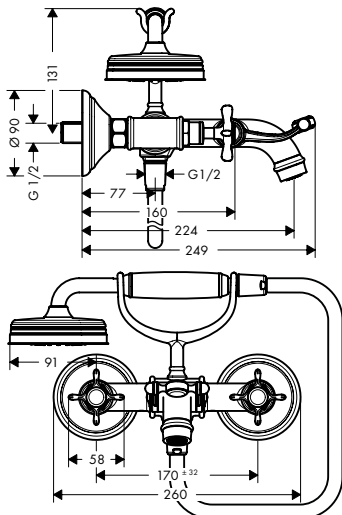

Bath

2-handle bath mixer for exposed installation with cross handles

- / consists of: 2-handle bath mixer, hand shower, shower hose, shower holder
- / 2 functions
- / projection 224 mm
- / connection type: s-shaped connections
- / centre distance: 170 ± 32 mm
- / spray type mixer: normal spray
- / spray type hand shower: RainAir
- / maximum flow rate at 3 bar: 20 l/min
- / flow rate for bath spout at 3 bar: 20 l/min
- / flow rate of hand shower at 3 bar: 14 l/min
- / min. operating pressure: 1 bar
- / max. operating pressure: 10 bar
- / ceramic valves hot/ cold 90°
- / non-return valve
- / suitable for continuous flow water heaters
- / connection dimension: DN15

Chrome	16540000	1,181.50
Brushed Nickel	16540820	1,772.30
AXOR FinishPlus*	16540XXX	1,772.30

1. **Consisting of:**
2. / Hand shower 100 1jet (# 16320XXX)
   - / Metal shower hose 1.25 m (# 28112XXX)