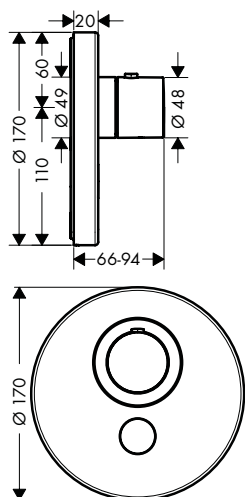

**Thermostat HighFlow
for concealed installation round
for 1 function and additional
outlet**

- / 1 function and 1 additional outlet
- / Select push-button on/off control for 1 outlet
- / flow rate hand shower connection at 3 bar: 34 l/min
- / flow rate upper outlet: 59 l/min
- / thermostat cartridge
- / safety lock at 40 °C
- / temperature limitation adjustable
- / connection type: basic set
- / Thermostat is delivered with button hand shower

Required parts:

- / Basic set iBox universal

Optional parts:

- / Fastening rail set for iBox universal
- / Valve for concealed installation round for 3 functions
- / Extension 25 mm for basic set iBox universal

Chrome	36726000	641.50
Brushed Nickel	36726820	962.30
AXOR FinishPlus*	36726XXX	962.30

	01700180	137.30

Chrome	93171000	35.80
Brushed Nickel	36727000	463.70
AXOR FinishPlus*	36727820	695.60
	36727XXX	695.60
	13587000	50.40