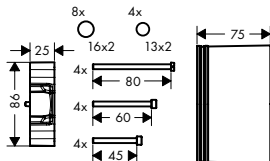

Extension 25 mm for basic set iBox universal

13587000

50.40

- / extension for basic set
- extension length: 25 mm