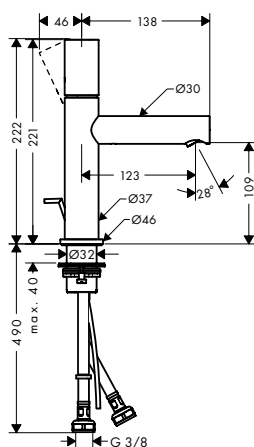

Single lever basin mixer 110 with zero handle with pop-up waste set

- / consists of: single lever basin mixer, waste set
- / ComfortZone 110
- / projection 123 mm
- / spray type: laminar spray
- / maximum flow rate at 3 bar: 5 l/min
- / ceramic cartridge
- / temperature limitation adjustable
- / suitable for continuous flow water heaters
- / pop-up waste set G 1 1/4
- / connection type: G 3/8 connections
- / connection dimension: DN15

finish	code no.	Euro
Chrome	45001000	325.50
Brushed Nickel	45001820	488.30
AXOR FinishPlus*	45001XXX	488.30

Alternative products:

- / Single lever basin mixer 110 with zero handle and waste set

Chrome	45002000	325.50
Brushed Nickel	45002820	488.30
AXOR FinishPlus*	45002XXX	488.30