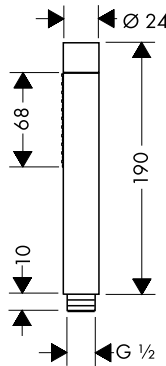

Hand showers

Baton hand shower 2jet

- / spray type: Rain, Mono
- / spray type adjustment by turning spray disc
- / grey spray disc
- / maximum flow rate at 3 bar: 16,2 l/min
- / flow rate Mono spray (at 3 bar): 12,4 l/min
- / flow rate Rain spray (at 3 bar): 16,2 l/min
- / minimum flow pressure: 1 bar
- / rinseable screen seal
- / connection thread G 1/2
- / connection dimension: DN15
- / suitable for continuous flow water heaters

Chrome	28532000	180.60
AXOR FinishPlus*	28532XXX	270.90

Alternative products:

/ Baton hand shower 1jet	Chrome	10531000	111.50
	AXOR FinishPlus*	10531XXX	167.30

Optional parts:

/ Metal effect shower hose 1.25 m	Chrome	28282000	53.40
	AXOR FinishPlus*	28282XXX	80.10
/ Metal effect shower hose 1.60 m	Chrome	28286000	58.80
	AXOR FinishPlus*	28286XXX	88.20
/ Metal effect shower hose 2.00 m	Chrome	28284000	63.80
	AXOR FinishPlus*	28284XXX	95.70