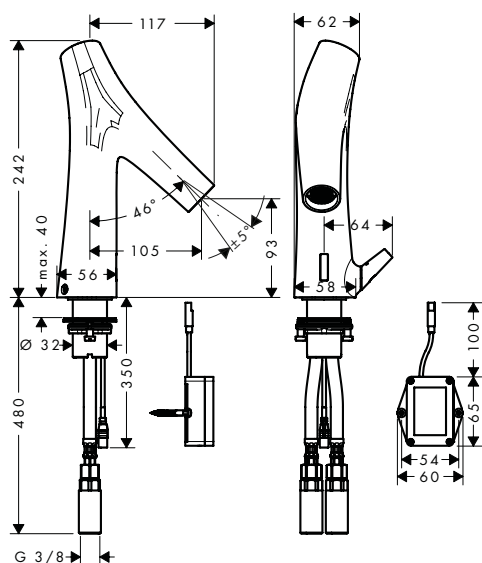

AXOR Starck Organic

Electronic basin mixer with temperature control battery-operated

- / ComfortZone 90
- / spray type: shower spray
- / maximum flow rate at 3 bar: 3,5 l/min
- / temperature adjustable via mixer lever on the side
- / with isolated water conduction - without contact with nickel and lead
- / infrared sensor technology
- / automatic environmental adjustment of infrared sensor
- / adjustable optical range of infrared sensor (2 settings)
- / battery operation 6V (lifetime approx. 2 years, battery included in scope of supply)
- / flushing time: 10 s
- / hygiene rinse activatable (automatic water flow)
- / frequency of hygiene rinse: 24 h
- / flushing time hygiene rinse: 10 s
- / permanent rinse activatable (single water flow for 180 seconds, suitable for thermal disinfection)
- / cleaning mode: manual water stop for washbasin cleaning
- / connection dimension: DN15
- / dirt filters in the connection hoses

Alternative products:

- / Electronic basin mixer with temperature pre-adjustment battery-operated
- / Electronic basin mixer with temperature control with mains connection 230 V
- / Electronic basin mixer with temperature pre-adjustment with mains connection 230 V

finish

code no.

Euro

Chrome	12171000	858.10
AXOR FinishPlus*	12171XXX	1,287.20

Chrome	12172000	780.90
AXOR FinishPlus*	12172XXX	1,171.40
Chrome	12173000	943.80
AXOR FinishPlus*	12173XXX	1,415.70
Chrome	12174000	858.10
AXOR FinishPlus*	12174XXX	1,287.20