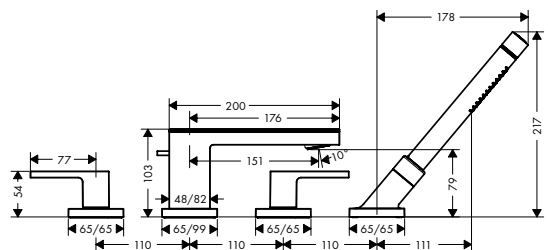

4-hole rim mounted bath mixer without plate

- / consists of: 4-hole rim mounted bath mixer, baton hand shower, shower holder
- / 2 functions
- / projection 150 mm
- / connection type: basic set
- / spray type mixer: normal spray
- / spray type hand shower: Rain, Mono
- / maximum pull-out length of hand shower: 1.10 m
- / flow rate for bath spout at 3 bar: 22 l/ min
- / flow rate of hand shower at 3 bar: 16 l/ min
- / min. operating pressure: 1 bar
- / max. operating pressure: 10 bar
- / ceramic valves hot/ cold 90°
- / diverter with automatic resetting
- / connection dimension: DN15

finish	code no.	Euro
Chrome	47432000	1,442.80
AXOR FinishPlus*	47432XXX	2,164.20

Consisting of:

- / Baton hand shower 2jet (# 28532000)

Required parts (choose one)

/ Plate 200 Metal	Chrome	47903000	111.00
	AXOR FinishPlus*	47903XXX	166.50
/ Plate 200 Glass	Mirror	47900000	111.00
	Black	47900600	111.00
		47906000	333.00
		47909000	333.00
/ Plate 200 Black Walnut		47913000	333.00
/ Plate 200 Marble Lasa Covelano Vena Oro		47916000	333.00
/ Plate 200 Marble Nero Marquina		47921000	26.80
/ Plate 200 Leather	Grey		
/ Mounting plate 200			

Required parts:

/ Basic set for 4-hole rim mounted bath mixer	15480180	838.00