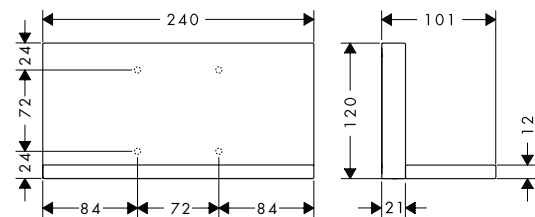

Shelf 240/120

- / for use with either vertical or horizontal installation of the basic set
- / when positioning the shelf between waterconducting parts (# 10755XXX, # 10751XXX, # 10942XXX, # 10972XXX, # 10651XXX, # 28491XXX) in joined installation (10 mm distance), it is recommended to use basic set # 40878180
- / suitable for installation with or without basic set # 40878180
- / material frame: solid brass
- / material shelf: metal
- / with mounting material
- / concealed fastening
- / drilling distance: 72 mm
- / diameter drill hole: 6 mm

Chrome	40873000	553.90
AXOR FinishPlus*	40873XXX	830.90

Optional parts:		
/ Basic set/ waterconducting unit for shelf 240/120 for concealed installation	40878180	234.70