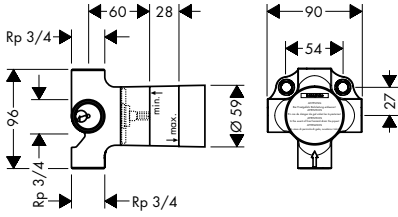

**Optional parts:**

- / Extension set 25 mm for shut-off/ diverter valve Trio-/ Quattro

92990000

48.60

**Thermostatic mixers**

For matching thermostatic mixers, refer to the AXOR Showers chapter.

**Showers**