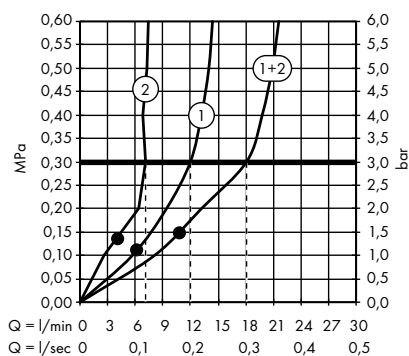

/ Overhead shower 280 2jet with ceiling connection
48494000, 48494670

1. Rain
2. PowderRain

/ Overhead shower 250/580 3jet
35283000