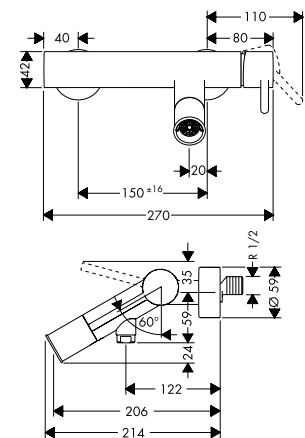

Bath

**Single lever bath mixer
for exposed installation
with pin handle**

- / 2 functions
- / projection 200 mm
- / connection type: s-shaped connections
- / centre distance: 150 ± 16 mm
- / spray type mixer: normal spray
- / maximum flow rate at 3 bar: 18 l/min
- / flow rate for bath spout at 3 bar: 18 l/min
- / flow rate of hand shower at 3 bar: 16 l/min
- / min. operating pressure: 1 bar
- / max. operating pressure: 10 bar
- / ceramic cartridge
- / temperature limitation adjustable
- / diverter with automatic resetting
- / non-return valve
- / with silencer
- / suitable for continuous flow water heaters
- / connection dimension: DN 15

finish

code no.

Euro

Chrome
AXOR FinishPlus*

10411000
10411XXX

748.40
1,122.60