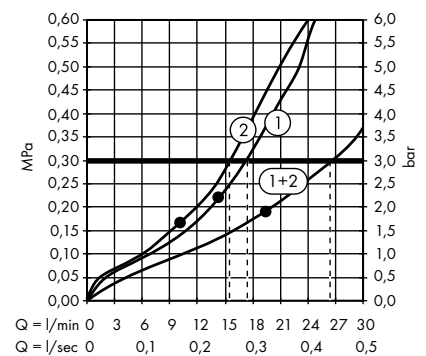

/ Overhead shower 250 2jet with ceiling connection
35297000

1. PowderRain
2. Intense PowderRain