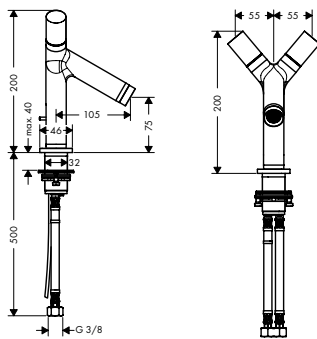

**2-handle basin mixer 80
with pop-up waste set**

- / consists of: 2-handle basin mixer, waste set
- / ComfortZone 80
- / projection 105 mm
- / spray type: normal spray
- / maximum flow rate at 3 bar: 5 l/ min
- / ceramic valves hot/ cold 180°
- / suitable for continuous flow water heaters
- / pop-up waste set G 1 1/4
- / connection type: G 3/8 connections
- / connection dimension: DN15

Chrome 10030000 598.50
AXOR FinishPlus* 10030XXX 897.80

This product is only available in the AXOR FinishPlus surface Polished Red Gold via AXOR Signature.