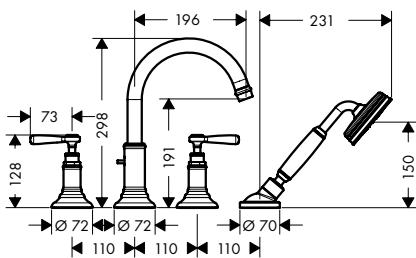

4-hole rim mounted bath mixer with lever handles

finish	code no.	Euro
Chrome	16550000	1,419.60
Brushed Nickel	16550820	2,129.40
AXOR FinishPlus*	16550XXX	2,129.40

- / consists of: 4-hole rim mounted bath mixer, hand shower, shower hose, shower holder
- / 2 functions
- / projection 196 mm
- / connection type: basic set
- / spray type mixer: normal spray
- / spray type hand shower: RainAir
- / maximum pull-out length of hand shower: 1.10 m
- / maximum flow rate at 3 bar: 20,5 l/ min
- / flow rate for bath spout at 3 bar: 20,5 l/ min
- / flow rate of hand shower at 3 bar: 15 l/ min
- / min. operating pressure: 1 bar
- / max. operating pressure: 10 bar
- / ceramic valves hot/ cold 90°
- / non-return valve
- / connection dimension: DN15

Consisting of:

- / Hand shower 100 1jet (# 16320XXX)

Required parts:

/ Basic set for 4-hole rim mounted bath mixer	15480180	838.00