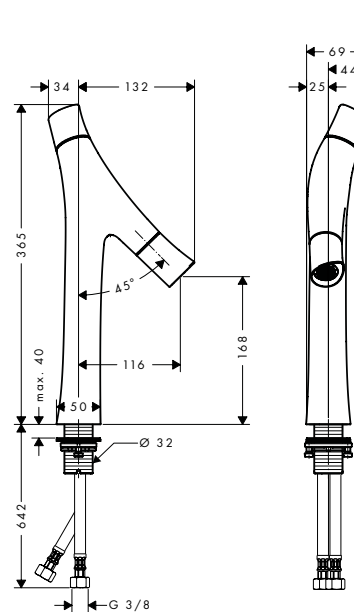

2-handle basin mixer 170 for wash bowls with waste set

- / consists of: 2-handle basin mixer, waste set
- / ComfortZone 170
- / projection 116 mm
- / spray type: shower spray
- / maximum flow rate at 3 bar: 3,5 l/ min
- / flow rate booster: 5 l/ min
- / ceramic cartridge for temperature control
- / ceramic valve for volume control
- / temperature limitation adjustable
- / separation of temperature and volume control
- / with isolated water conduction - without contact with nickel and lead
- / suitable for continuous flow water heaters
- / non-closing waste set
- / connection type: G 3/8 connections
- / connection dimension: DN 15

Chrome 12012000 640.40
AXOR FinishPlus* 12012XXX 960.60