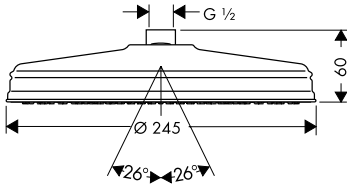

Overhead shower 240 1jet Classic

- / shower head size: 240 mm
- / spray type: RainAir
- / ball-joint: overhead shower angle adjustable
- / material spray disc: metal
- / maximum flow rate at 3 bar: 17 l/min
- / flow rate RainAir spray (at 3 bar): 17 l/min
- / minimum flow pressure: 1,5 bar
- / installation: ceiling or wall
- / connection thread G 1/2
- / connection dimension: DN15

finish	code no.	Euro
Chrome	28474000	731.40
AXOR FinishPlus*	28474XXX	1,097.10

Optional parts:

/ Shower arm 389 mm	Chrome	27348000	116.80
	AXOR FinishPlus*	27348XXX	175.20
/ Ceiling connector 100 mm	Chrome	26432000	171.40
	AXOR FinishPlus*	26432XXX	257.10
/ Ceiling connector 300 mm	Chrome	26433000	228.40
	AXOR FinishPlus*	26433XXX	342.60