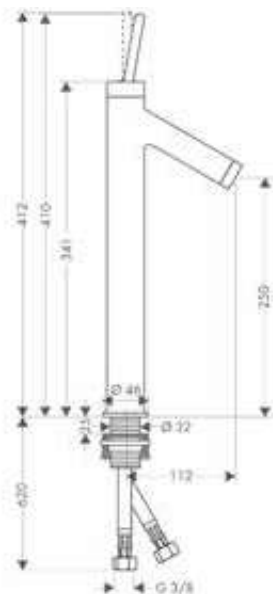

Single lever basin mixer 250 with pin handle for wash bowls with waste set

- / consists of: single lever basin mixer, waste set
- / ComfortZone 250
- / projection 112 mm
- / spray type: normal spray
- / maximum flow rate at 3 bar: 5 l/ min
- / joystick ceramic cartridge
- / suitable for continuous flow water heaters
- / non-closing waste set
- / connection type: G 3/8 connections
- / connection dimension: DN15

finish	code no.	Euro
Chrome	10129000	744.90
AXOR FinishPlus*	10129XXX	1,117.40