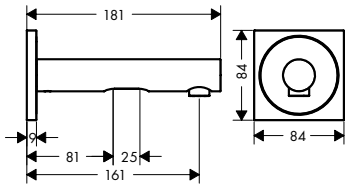

Electronic basin mixers

Electronic basin mixer for concealed installation wall-mounted with spout 161 mm

- / projection 161 mm
- / spray type: normal spray, laminar spray
- / maximum flow rate at 3 bar: 5 l/ min
- / temperature adjustable via iBox
- / infrared sensor technology
- / automatic environmental adjustment of infrared sensor
- / adjustable optical range of infrared sensor (5 settings)
- / 230 V / 50 Hz mains connection
- / flushing time: 10 s
- / hygiene rinse activatable (automatic water flow)
- / frequency of hygiene rinse: 24 h
- / flushing time hygiene rinse: 10 s
- / permanent rinse activatable (single water flow for 180 seconds, suitable for thermal disinfection)
- / cleaning mode: manual water stop for washbasin cleaning
- / TÜV certified
- / dirt filters in the connection hoses
- / for ideal function please note a minimum distance of 140 mm from the aerators center to the back rim of the wash basin

Alternative sizes:

- / Electronic basin mixer for concealed installation wall-mounted with spout 221 mm

Required parts:

- / Basic set for electronic basin mixer for concealed installation wall-mounted

Optional parts:

- / Extension 25 mm for basic set for electronic basin mixer wall-mounted

finish	code no.	Euro
Chrome	45110000	902.40
AXOR FinishPlus*	45110XXX	1,353.60

Chrome	45111000	915.60
AXOR FinishPlus*	45111XXX	1,373.40

	16180180	316.60

	13594000	90.90