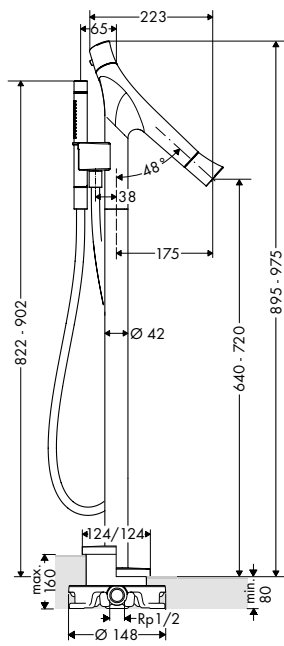

Bath thermostat floor-standing

- / consists of: bath thermostat floor standing, baton hand shower, shower hose, shower holder
- / projection 175 mm
- / 2 functions
- / spray type mixer: normal spray
- / spray type hand shower: Rain, Mono
- / maximum flow rate at 3 bar: 20 l/min
- / flow rate for bath spout at 3 bar: 20 l/min
- / flow rate of hand shower at 3 bar: 15 l/min
- / thermostat cartridge, shut-off/ diverter valve
- / safety lock at 40 °C
- / temperature limitation adjustable
- / non-return valve
- / connection type: basic set
- / connection dimension: DN15
- / dirt filter included

finish	code no.	Euro
Chrome	12016000	2,206.30
AXOR FinishPlus*	12016XXX	3,309.50

Consisting of:

- / Metal effect shower hose 1.25 m (# 28282000)

Required parts:

- / Basic set for mixers floor-standing

10452180	459.80

Optional parts:

- / Sealing foil for basic set bath mixer floor-standing
- / Extension 60 mm for pipe

96441000	127.30
97686000	245.70