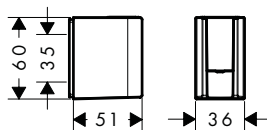

Shower holder

- / fixed holding position
- / for hoses with cylindrical nuts
- / metal

Optional parts:

- / Metal effect shower hose 1.25 m
- / Metal effect shower hose 1.60 m
- / Metal effect shower hose 2.00 m

finish	code no.	Euro
Chrome	45721000	71.10
AXOR FinishPlus*	45721XXX	106.70
Chrome	28282000	53.40
AXOR FinishPlus*	28282XXX	80.10
Chrome	28286000	58.80
AXOR FinishPlus*	28286XXX	88.20
Chrome	28284000	63.80
AXOR FinishPlus*	28284XXX	95.70

*For additional information please refer to the "AXOR FinishPlus" overview.