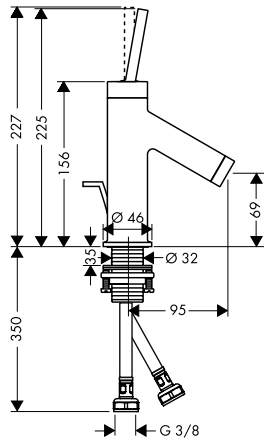

Basin

Single lever basin mixer 70 with pin handle for hand washbasins with pop-up waste set

- / consists of: single lever basin mixer, waste set
- / ComfortZone 70
- / projection 95 mm
- / spray type: normal spray
- / maximum flow rate at 3 bar: 5 l/ min
- / joystick ceramic cartridge
- / suitable for continuous flow water heaters
- / pop-up waste set G 1 1/4
- / connection type: G 3/8 connections
- / connection dimension: DN15

finish code no. Euro

Chrome 10116000 454.10
AXOR FinishPlus* 10116XXX 681.20