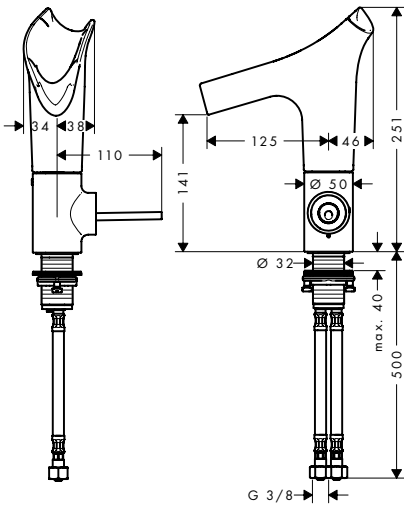

Alternative products:

/ Single lever basin mixer 140 with glass spout and waste set - diamond cut	Chrome	12122000	1,367.70
	Polished Gold Optic	12122990	2,051.60
	AXOR FinishPlus*	12122XXX	2,051.60
/ Single lever basin mixer 140 with glass spout and waste set	Chrome	12112000	1,177.60
	White	12112450	1,432.60
	AXOR FinishPlus*	12112XXX	1,766.40