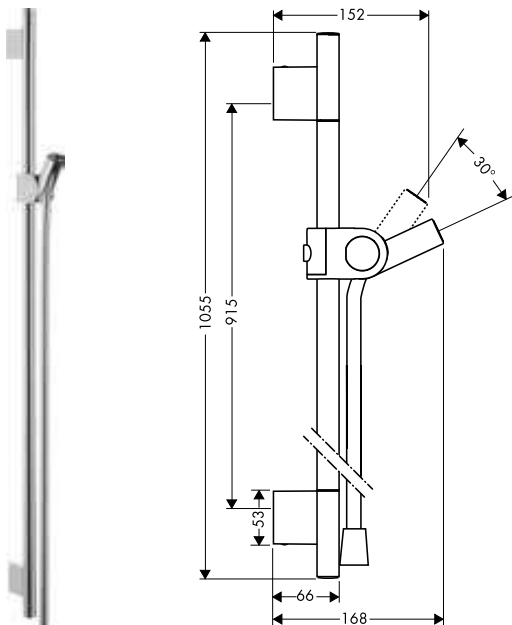

**Shower bar 0.90 m
with shower hose 1.60 m**

- / consists of: shower bar, shower hose, slider
- / profile stand pipe: round
- / shower bar diameter: 22 mm
- / metal hand shower holder
- / hand shower holder with locking mechanism
- / slider steplessly adjustable

Consisting of:

- / Shower hose 1.60 m (# 28626000)

Optional parts:

- / Corner fitting set
- / Wall bar spacer

Chrome	27989000	349.30
AXOR FinishPlus*	27989XXX	524.00

Chrome	28693000	35.70
AXOR FinishPlus*	28693XXX	53.60
Light Grey	96397000	9.30