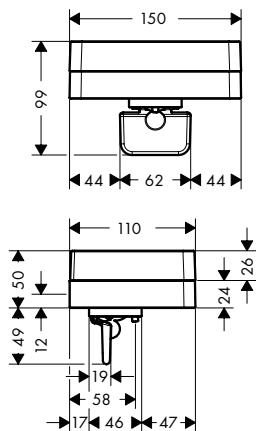

Liquid soap dispenser with shelf

- / wall-mounted
- / adapter set # 42870XXX must be used when installing on a rail
- / material: glass
- / material holder: metal
- / type of soap: liquid soap
- / filling capacity 180 ml
- / dosage 0.5 ml
- / with mounting material
- / drilling distance: 108 mm
- / diameter drill hole: 6 mm
- / can be used additional as a shelf
- / suitable for shower

Optional parts:

- / Adapter set
- / Rail grab bar 300 mm
- / Rail bath towel holder 600 mm
- / Rail bath towel holder 800 mm

finish	code no.	Euro
Chrome	42819000	220.70
AXOR FinishPlus*	42819XXX	331.10
Chrome	42870000	49.80
AXOR FinishPlus*	42870XXX	74.70
Chrome	42830000	202.30
AXOR FinishPlus*	42830XXX	303.50
Chrome	42832000	239.20
AXOR FinishPlus*	42832XXX	358.80
Chrome	42833000	275.80
AXOR FinishPlus*	42833XXX	413.70

Measurements within scale drawings are in mm.