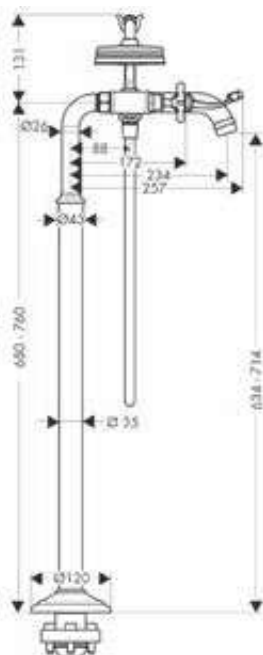

**2-handle bath mixer
floor-standing with cross
handles**

- / consists of: 2-handle bath mixer floor standing, hand shower, shower hose, shower holder
- / 2 functions
- / projection 234 mm
- / connection type: basic set
- / spray type mixer: normal spray
- / spray type hand shower: RainAir
- / maximum flow rate at 3 bar: 16,5 l/ min
- / flow rate for bath spout at 3 bar: 16,5 l/ min
- / flow rate of hand shower at 3 bar: 14 l/ min
- / min. operating pressure: 1 bar
- / max. operating pressure: 10 bar
- / ceramic valves hot/ cold 90°
- / non-return valve
- / suitable for continuous flow water heaters
- / connection dimension: DN 15
- / Sealing foil 96441000 is needed twice

Consisting of:

- / Metal shower hose 1.25 m (# 28112XXX)
- / Hand shower 100 1jet (# 16320XXX)

Required parts:

- / Basic set for 2-handle bath mixer floor-standing 16549180 895.00

Optional parts:

- / Sealing foil for basic set bath mixer floor-standing 96441000 127.30

Chrome	16547000	2,672.00
Brushed Nickel	16547820	4,008.00
AXOR FinishPlus*	16547XXX	4,008.00