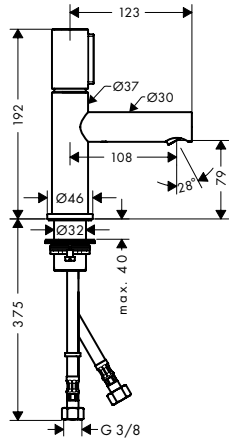

**Basin mixer Select 80
with waste set**

- / consists of: Basin mixer, waste set
- / ComfortZone 80
- / projection 108 mm
- / spray type: laminar spray
- / maximum flow rate at 3 bar: 5 l/ min
- / Select cartridge with temperature control
- / temperature limitation adjustable
- / suitable for continuous flow water heaters
- / non-closing waste set
- / connection type: G 3/8 connections
- / connection dimension: DN15

Chrome	45015000	376.90
Brushed Nickel	45015820	565.40
AXOR FinishPlus*	45015XXX	565.40