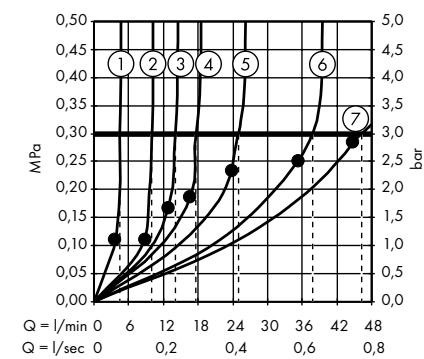

Body showers

/ Shower module 120/120 for concealed installation square # 28491000