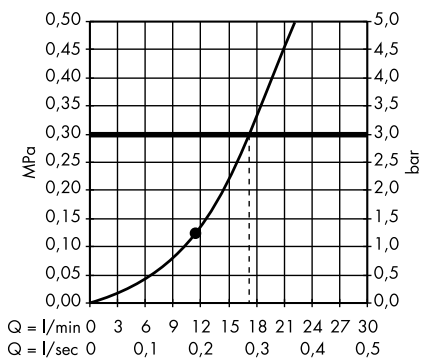

/ Overhead shower 240 1jet Classic # 28474000