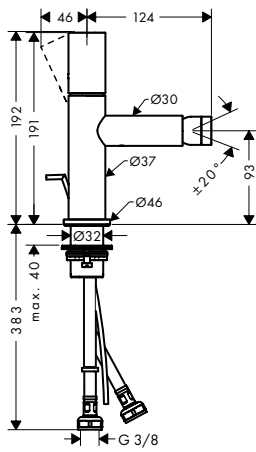

finish code no. Euro

Single lever bidet mixer with zero handle and pop-up waste set

- / consists of: single lever bidet mixer, waste set
- / projection 124 mm
- / aerator with ball pivot
- / spray type: normal spray
- / maximum flow rate at 3 bar: 5 l/ min
- / ceramic cartridge
- / temperature limitation adjustable
- / suitable for continuous flow water heaters
- / pop-up waste set G 1¼
- / connection type: G ¾ connections
- / connection dimension: DN15

Chrome	45200000	399.80
Brushed Nickel	45200820	599.70
AXOR FinishPlus*	45200XXX	599.70