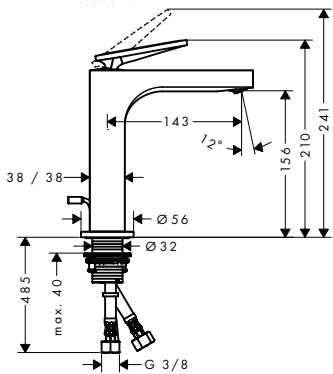

**NEW**

**Single lever basin mixer 160 with lever handle and pop-up waste set**

- / consists of: single lever basin mixer, waste set
- / ComfortZone 160
- / projection 143 mm
- / spray type: laminar spray
- / swiveling spray former
- / maximum flow rate at 3 bar: 5 l/ min
- / ceramic cartridge
- / suitable for continuous flow water heaters
- / pop-up waste set G 1 1/4
- / connection type: G 3/8 connections
- / connection dimension: DN15