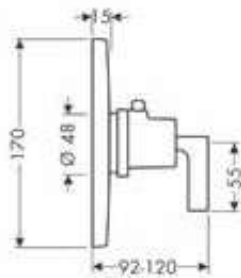

Thermostat HighFlow for concealed installation with lever handle

- / maximum flow rate at 3 bar: 59 l/ min
- / thermostat cartridge
- / safety lock at 40 °C
- / temperature limitation adjustable
- / with silencer
- / connection type: basic set
- / min. operating pressure: 1 bar
- / max. operating pressure: 10 bar

Chrome	3971 1000	781.50
AXOR FinishPlus*	3971 1XXX	1,172.30

Required parts:

/ Basic set iBox universal	01700180	137.30

Optional parts:

/ Extension element square 1-hole	Chrome	14964000	68.40
	AXOR FinishPlus*	14964XXX	102.60
/ Extension 25 mm for basic set iBox universal		13587000	50.40
/ Fastening rail set for iBox universal		93171000	35.80