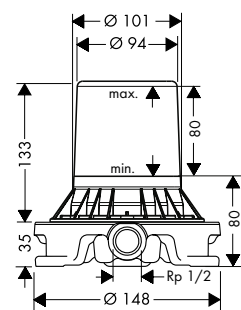

Basic set for mixers floor-standing

- / for mounting on unfinished floor
- / suitable for single lever bath mixer, single lever basin mixer and bath spout floor-standing
- / connection dimension: DN15

Optional parts:

- / Sealing foil for basic set bath mixer floor-standing

10452180	459.80

96441000	127.30