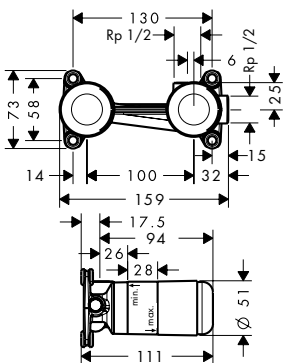

Optional parts:

/ Extension set 25 mm for single lever basin mixer wall-mounted	13586000	112.80