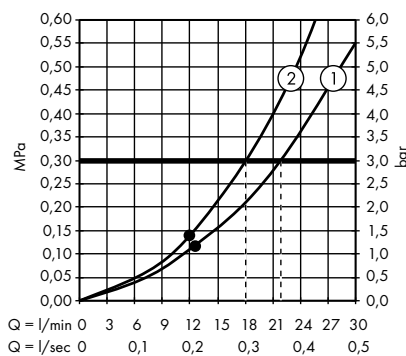

1. Rain
2. RainStream

/ Overhead shower 460/300 2jet with ceiling connection
35279000