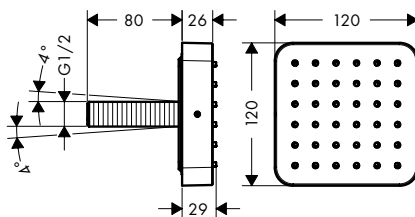

Shower module 120/120 for concealed installation softcube

Chrome	36822000	331.10
AXOR FinishPlus*	36822XXX	496.70

- / shower head size: 120 mm
- / spray type: Rain
- / spray angle adjustable in five steps
- / field of application: functions as overhead, shoulder or side shower
- / maximum flow rate at 3 bar: 5,3 l/min
- / flow rate Rain spray (at 3 bar): 5,3 l/min
- / minimum flow pressure: 1 bar
- / connection thread: G 1/2
- / in a joined installation (10 mm distance) the use of basic set # 28486180 is recommended
- / in a freely arranged installation, connection via a G 1/2 connecting thread is possible
- / if installed as an overhead shower with several joint modules, the use of installation aid # 28470180 is recommended
- / connection dimension: DN15
- / material: metal

Optional parts:

/ Basic set for shower module 120/120 for concealed installation	28486180	135.00
/ Installation part	28470180	277.20