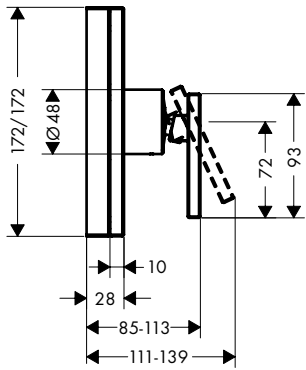

Shower

Single lever shower mixer for concealed installation

finish	code no.	Euro
Chrome	46650000	829.30
AXOR FinishPlus*	46650XXX	1,244.00

- / 1 function
- / connection type: basic set
- / maximum flow rate at 3 bar: 29 l/min
- / ceramic cartridge
- / min. operating pressure: 1 bar
- / max. operating pressure: 10 bar
- / temperature limitation adjustable
- / with silencer
- / suitable for continuous flow water heaters

This product is not available in brushed AXOR FinishPlus surfaces.

Alternative products:

/ Single lever shower mixer for concealed installation - diamond cut	Chrome	46651000	912.70
	AXOR FinishPlus*	46651XXX	1,369.10

This product is not available in brushed AXOR FinishPlus surfaces.

Required parts:

/ Basic set iBox universal	01700180	137.30

Optional parts:

/ Extension 25 mm for basic set iBox universal	13587000	50.40
/ Fastening rail set for iBox universal	93171000	35.80