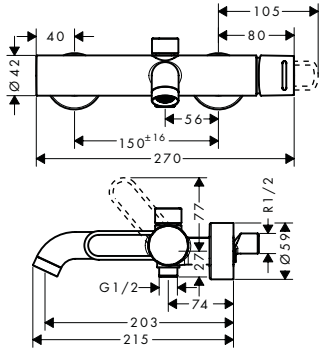

Single lever bath mixer for exposed installation with loop handle

- / 2 functions
- / projection 203 mm
- / connection type: s-shaped connections
- / centre distance: 150 ± 16 mm
- / spray type mixer: normal spray
- / maximum flow rate at 3 bar: 22 l/min
- / flow rate for bath spout at 3 bar: 22 l/min
- / flow rate of hand shower at 3 bar: 16 l/min
- / min. operating pressure: 1 bar
- / max. operating pressure: 10 bar
- / ceramic cartridge
- / temperature limitation adjustable
- / diverter with automatic resetting
- / non-return valve
- / with silencer
- / suitable for continuous flow water heaters
- / connection dimension: DN15

finish	code no.	Euro
Chrome	38421000	502.60
Brushed Nickel	38421820	753.90
AXOR FinishPlus*	38421XXX	753.90