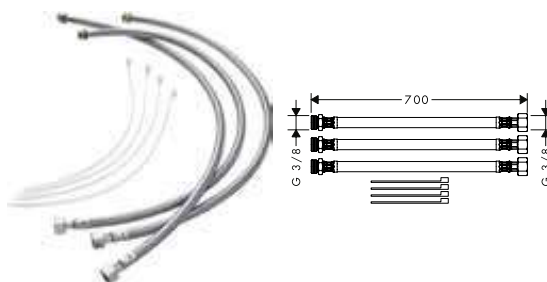

### Hose extension set for 2-hole basin mixer

38960000	52.50
----------	-------

- / length of hoses 700 mm
- / for free positioning of spout and handle

NEW