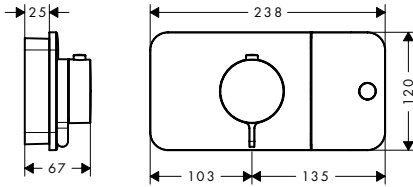

One

**Thermostatic module
for concealed installation
for 1 function**

- / Eco-Function: flow rate regulation via lever handle
- / depending on volume flow and installation situation approx. 50% flow rate reduction
- / 1 function and 1 additional outlet
- / comfortable turning on / off of consumers with large Select-paddle
- / maximum flow rate at 3 bar: 24 l/min
- / thermostat cartridge, Start/stop valve to operate the functions
- / safety lock at 40 °C
- / temperature limitation adjustable
- / the thermostat offers the possibility for thermal disinfection
- / non-return valve
- / connection type: basic set
- / min. operating pressure: 1 bar
- / Thermostat is delivered with button hand shower

finish	code no.	Euro
Chrome	4571 1000	721.80
Matt Black	4571 1670	1,010.50
AXOR FinishPlus*	4571 1XXX	1,082.70

Required parts:

/ Basic set for thermostatic module for concealed installation	45710180	321.50