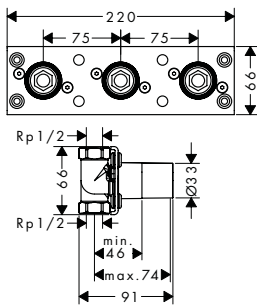

**Basic set for thermostat
for exposed/ concealed
installation for 2 functions**

- / installation depth: from 46 to 74 mm
- / sound-decoupled installation
- / connection dimension: Rp 1/2

45442180 103.70