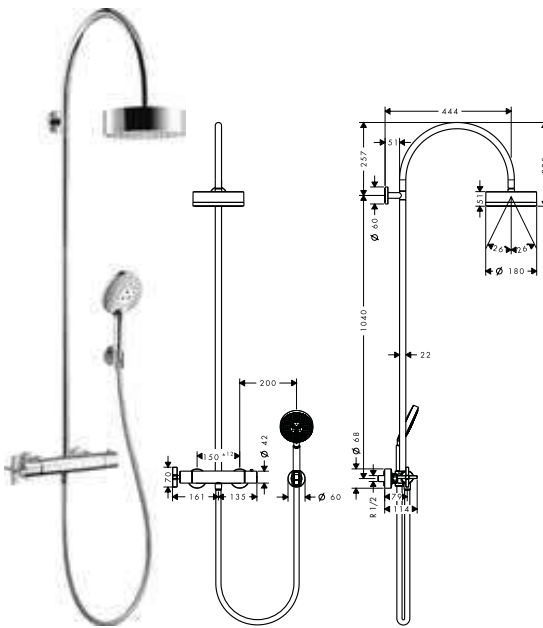

finish code no. Euro

Chrome 39670000 1,775.60
AXOR FinishPlus* 39670XXX 2,663.40

Showerpipe with thermostat and overhead shower 180 1jet

- / consists of: overhead shower, hand shower, shower thermostat, shower hose, shower holder
- / overhead shower AXOR Citterio
- / shower head size overhead shower: 180 mm
- / spray type overhead shower: Rain
- / ball-joint: overhead shower angle adjustable
- / spray type hand shower: RainAir, Rain, Whirl
- / maximum flow rate at 3 bar: 17 l/min
- / flow rate Rain spray (at 3 bar): 17 l/min
- / operating pressure: min. 0.15 MPa/max. 0.6 MPa
- / hand shower wall support
- / shower arm length overhead shower: 444 mm
- / thermostat AXOR Citterio
- / safety lock at 38 °C
- / adjustable hot water limitation
- / outlets controlled via turning handle
- / mounting type: exposed installation
- / connection dimension DN15
- / connection thread G 1/2
- / centre distance 150 ± 12 mm

Consisting of:

- / Overhead shower 180 1jet (# 28489000)
- / Hand shower 120 3jet (# 26050000)
- / Shower holder round (# 39525000)
- / Shower hose 1.60 m (# 28626000)