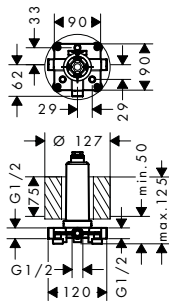

Basic set for overhead shower with ceiling connector

/ ceiling installation, includes polystyrene sheathing as a placeholder during installation

Optional parts:

	finish	code no.	Euro
/ Overhead shower 460/300 1jet with ceiling connection	Chrome	35277000	1,941.50
	AXOR FinishPlus*	35277XXX	2,912.30
/ Overhead shower 460/300 2jet with ceiling connection	Chrome	35279000	2,398.40
	AXOR FinishPlus*	35279XXX	3,597.60
/ Overhead shower 460/300 3jet with ceiling connection	Chrome	35281000	2,626.80
	AXOR FinishPlus*	35281XXX	3,940.20
/ Overhead shower 300 1jet with ceiling connection	Chrome	35301000	1,276.40
	AXOR FinishPlus*	35301XXX	1,914.60
/ Overhead shower 300 2jet with ceiling connection	Chrome	35304000	1,442.80
	AXOR FinishPlus*	35304XXX	2,164.20
/ Overhead shower 300/300 1jet with ceiling connection	Chrome	35316000	1,276.40
	AXOR FinishPlus*	35316XXX	1,914.60
/ Overhead shower 300/300 2jet with ceiling connection	Chrome	35320000	1,442.80
	AXOR FinishPlus*	35320XXX	2,164.20
/ Overhead shower 250 1jet with ceiling connection	Chrome	35286000	1,054.50
	AXOR FinishPlus*	35286XXX	1,581.80
/ Overhead shower 250 2jet with ceiling connection	Chrome	35297000	1,165.40
	AXOR FinishPlus*	35297XXX	1,748.10
/ Overhead shower 250/250 1jet with ceiling connection	Chrome	35308000	1,054.50
	AXOR FinishPlus*	35308XXX	1,581.80
/ Overhead shower 250/250 2jet with ceiling connection	Chrome	35312000	1,165.40
	AXOR FinishPlus*	35312XXX	1,748.10

Basic set for overhead shower ceiling

/ ServiceCard with sieve and flow restrictor can be removed without tools for cleaning purpose
/ connection dimension: Rp 1/2

Optional parts: