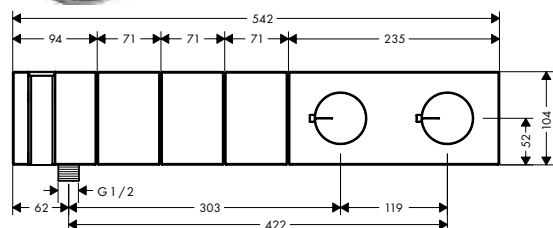

Thermostatic module Select 540/100 for concealed installation for 3 functions

- / consists of: Thermostatic module, shower holder, baton hand shower, shower hose
- / depending on volume flow and installation situation approx. 50% flow rate reduction and integrated shut off function
- / 3 functions
- / Select push-button on/off control for 3 outlets
- / simultaneous use of several outlets
- / maximum flow rate at 3 bar: 38 l/ min
- / flow rate hand shower connection at 3 bar: 14 l/ min
- / thermostat cartridge, Start/stop valve to operate the functions
- / safety lock at 40 °C
- / temperature limitation adjustable
- / hose nut: for shower hoses with cylindrical nut on both sides
- / connection type: basic set
- / min. operating pressure: 1 bar
- / max. operating pressure: 10 bar
- / Thermostat is delivered with buttons handshower, PowderRain, Rain large

This product is not available in brushed AXOR FinishPlus surfaces.

Consisting of:

- / Metal effect shower hose 1.25 m (# 28282000)

Alternative products:

- / Thermostatic module Select 540/100 for concealed installation for 3 functions - diamond cut

This product is not available in brushed AXOR FinishPlus surfaces.

Required parts:

- / Basic set for thermostatic module Select for 3 functions

finish	code no.	Euro
Chrome	46710000	2,174.20
AXOR FinishPlus*	46710XXX	3,261.30