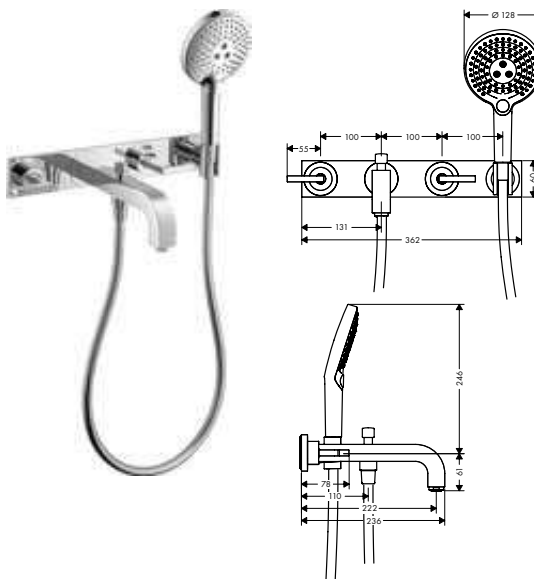

3-hole bath mixer for concealed installation wall-mounted with lever handles and plate

finish	code no.	Euro
Chrome	39442000	1,238.10
AXOR FinishPlus*	39442XXX	1,857.20

- / consists of: 3-hole bath mixer, hand shower, shower holder, shower hose
- / 2 functions
- / projection 222 mm
- / connection type: basic set
- / spray type mixer: normal spray
- / spray type hand shower: Rain, RainAir, WhirlAir
- / flow rate for bath spout at 3 bar: 22,5 l/min
- / flow rate of hand shower at 3 bar: 20 l/min
- / min. operating pressure: 1 bar
- / max. operating pressure: 10 bar
- / ceramic valves hot/ cold 90°
- / diverter with automatic resetting
- / non-return valve
- / connection dimension: DN15

1. **Consisting of:**
2. / Hand shower 120 3jet (# 26050000)
   - / Shower hose 1.25 m (# 28622000)
   - / Shower holder round (# 39525000)

1. **Required parts:**

/ Basic set for 3-hole basin mixer for concealed installation wall-mounted	10303180	235.20

1. **Optional parts:**

/ Seal	96383000	31.80
/ Extension set 25 mm for basic set for 3-hole basin mixer wall-mounted	96259000	55.40