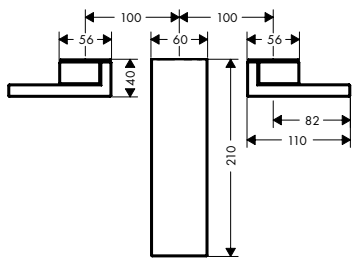

**3-hole basin mixer
for concealed installation
wall-mounted with spout 190
mm and push-open waste set**

- / consists of: 3-hole basin mixer, waste set
- / projection 190 mm
- / spray type: normal spray
- / maximum flow rate at 3 bar: 5 l/ min
- / ceramic valves hot/ cold 90°
- / suitable for continuous flow water heaters
- / push-open waste set G 1 ¼
- / material waste set: metal
- / connection type: basic set
- / connection dimension: DN15

This product is not available in brushed AXOR FinishPlus surfaces.

Alternative products:

- / 3-hole basin mixer for concealed installation wall-mounted with spout 190 mm and push-open waste set - diamond cut

This product is not available in brushed AXOR FinishPlus surfaces.

Required parts:

- / Basic set for 3-hole basin mixer for concealed installation wall-mounted

10303180 235.20

Optional parts:

- / Seal
- / Extension set 25 mm for basic set for 3-hole basin mixer wall-mounted

96383000 31.80
96259000 55.40

finish code no. Euro

Chrome 46060000 1,289.90
AXOR FinishPlus* 46060XXX 1,934.90