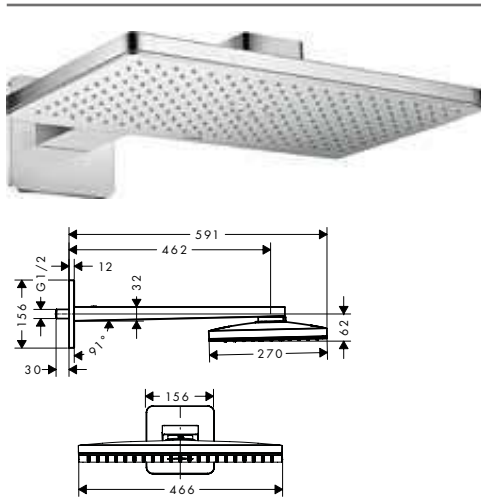

Overhead shower 460/300 1jet with shower arm and softcube escutcheon

- / consists of: overhead shower, shower arm, escutcheon
- / shower head size: 460 x 270 mm
- / spray type: Rain
- / material spray disc: metal
- / shower arm length 460 mm
- / maximum flow rate at 3 bar: 19 l/min
- / flow rate Rain spray (at 3 bar): 19 l/min
- / minimum flow pressure: 1,5 bar
- / spray disc removable for cleaning
- / overhead shower removable for cleaning
- / installation: wall
- / connection thread G 1/2
- / connection dimension: DN15

finish	code no.	Euro
Chrome	35274000	2,055.80
AXOR FinishPlus*	35274XXX	3,083.70