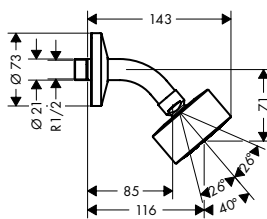

Overhead showers

NEW

Overhead shower 75 1jet EcoSmart with shower arm

Chrome	48490000	220.00
Matt Black	48490670	308.00
AXOR FinishPlus*	48490XXX	330.00

- / consists of: overhead shower, shower arm
- / shower head size: 73 mm
- / spray type: PowderRain
- / projection 116 mm
- / ball-joint: overhead shower angle adjustable
- / material spray disc: metal
- / shower arm length 85 mm
- / maximum flow rate at 3 bar: 8,7 l/min
- / flow rate PowderRain spray (at 3 bar): 8,7 l/min
- / minimum flow pressure: 1 bar
- / overhead shower removable for cleaning
- / installation: wall
- / connection thread G 1/2
- / connection dimension: DN15

*For additional information please refer to the "AXOR FinishPlus" overview.