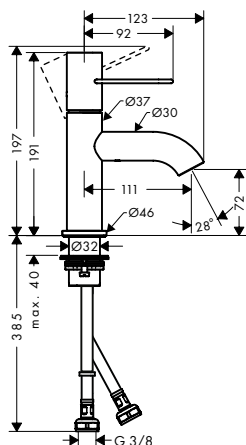

Single lever basin mixer 70 with loop handle and waste set

- / consists of: single lever basin mixer, waste set
- / ComfortZone 70
- / projection 111 mm
- / spray type: normal spray
- / maximum flow rate at 3 bar: 5 l/min
- / ceramic cartridge
- / temperature limitation adjustable
- / suitable for continuous flow water heaters
- / non-closing waste set
- / connection type: G 3/8 connections
- / connection dimension: DN 15

Chrome	38021000	314.20
Brushed Nickel	38021820	471.30
AXOR FinishPlus*	38021XXX	471.30