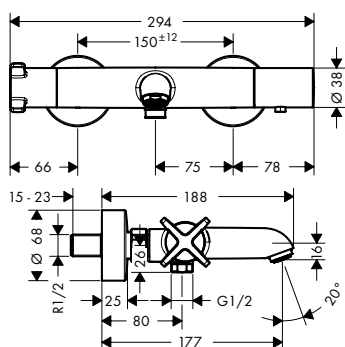

**Optional parts:**

- / Extension 25 mm for basic set iBox universal
- / Fastening rail set for iBox universal

	01700180	137.30
--	----------	--------

	13587000	50.40
	93171000	35.80

Thermostatic mixers/ valves/ diverters