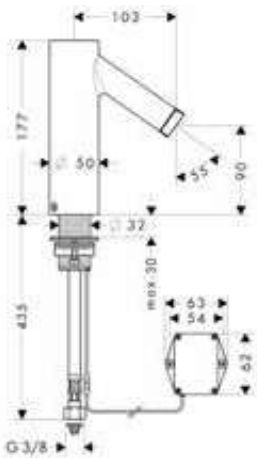

AXOR Starck

**Electronic basin mixer
with temperature control
battery-operated**

- / ComfortZone 90
- / projection 103 mm
- / spray type: normal spray
- / maximum flow rate at 3 bar: 5 l/ min
- / temperature adjustable via mixer lever on the side
- / suitable for continuous flow water heaters
- / infrared sensor technology
- / automatic environmental adjustment of infrared sensor
- / adjustable optical range of infrared sensor (2 settings)
- / battery operation 6V (lifetime approx. 2 years, battery included in scope of supply)
- / flushing time: 10 s
- / hygiene rinse activatable (automatic water flow)
- / frequency of hygiene rinse: 24 h
- / flushing time hygiene rinse: 10 s
- / permanent rinse activatable (single water flow for 180 seconds, suitable for thermal disinfection)
- / cleaning mode: manual water stop for washbasin cleaning
- / connection dimension: DN15
- / TÜV certified
- / dirt filters in the connection hoses

Alternative products:

/ Electronic basin mixer with temperature control with mains connection 230 V

Chrome	10140000	938.50
AXOR FinishPlus*	10140XXX	1,407.80

2. This product is only available in the AXOR FinishPlus surface Polished Nickel via AXOR Signature.

/ Electronic basin mixer with temperature pre-adjustment battery-operated

Chrome	10106000	775.50
AXOR FinishPlus*	10106XXX	1,163.30

/ Electronic basin mixer with temperature pre-adjustment with mains connection 230 V

Chrome	10145000	853.10
AXOR FinishPlus*	10145XXX	1,279.70

finish	code no.	Euro

Chrome	10101000	853.10
AXOR FinishPlus*	10101XXX	1,279.70