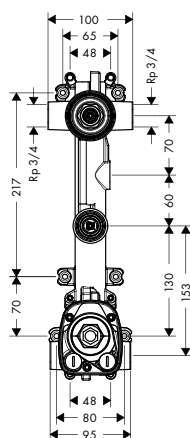

Basic set for thermostatic module 380/120 for concealed installation for 2 functions

- / 2 functions
- / 2 outlets can be used simultaneously
- / flow rate at free through-flow: 59 l/min
- / horizontal or vertical installation
- / sound-decoupled installation
- / in a joined installation it serves as a waterconducting unit and allows dimensionally accurate positioning
- / connection dimension: DN20

36701180	623.00