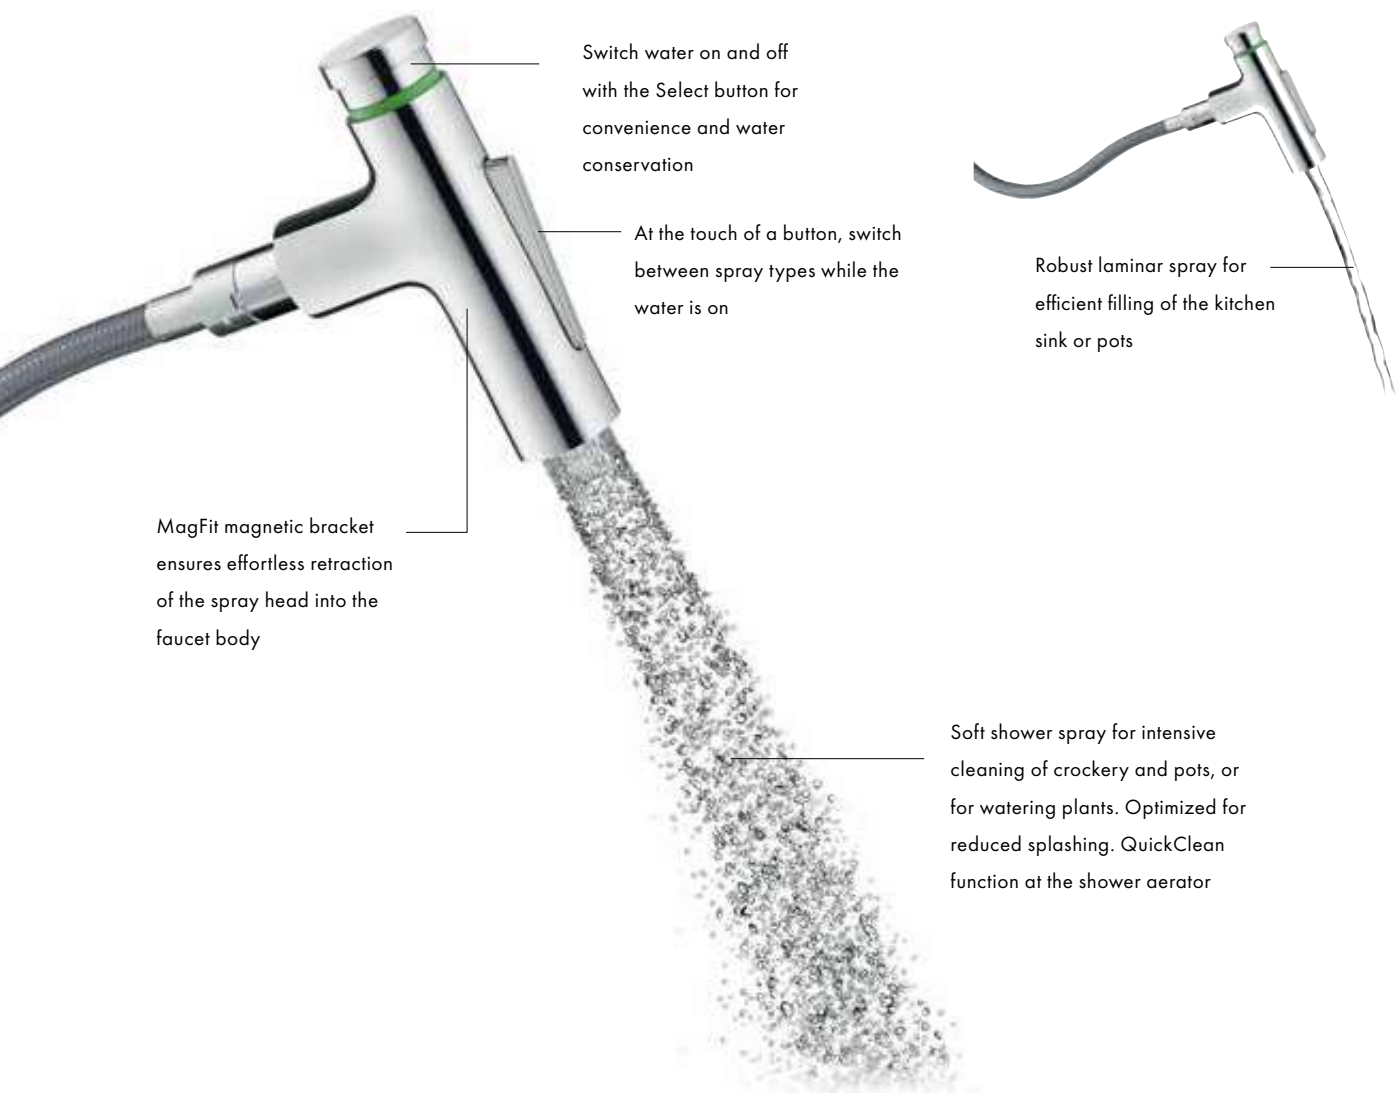

Expert Hose Guidance for Ease and Comfort.

The sBox contains an innovative hose guidance system, available with the AXOR Citterio Select kitchen faucet with multifunction pull-out spray. Housed in the base cabinet, the sBox ensures the smooth, quiet extraction and retraction of the hose. Inside the sBox, the hose weight safely guards and guides the hose from any obstacles and hindrances. It cannot be caught or damaged. The 52cm box fits conveniently in any standard base cabinet.