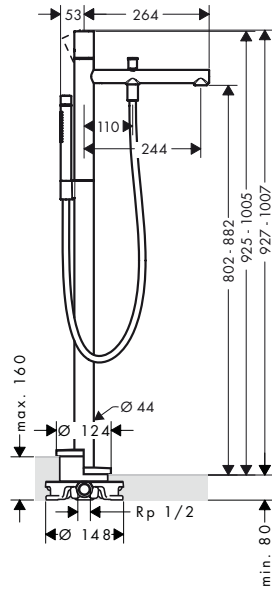

Single lever bath mixer floor-standing with zero handle

- / consists of: single lever bath mixer floor standing, baton hand shower, shower hose, shower holder
- / 2 functions
- / projection 244 mm
- / connection type: basic set
- / spray type mixer: normal spray
- / spray type hand shower: Rain, Mono
- / maximum flow rate at 3 bar: 18 l/min
- / flow rate for bath spout at 3 bar: 18 l/min
- / flow rate of hand shower at 3 bar: 13 l/min
- / min. operating pressure: 1 bar
- / max. operating pressure: 10 bar
- / ceramic cartridge
- / temperature limitation adjustable
- / diverter with automatic resetting
- / non-return valve
- / connection dimension: DN15

finish	code no.	Euro
Chrome	45416000	1,827.30
Brushed Nickel	45416820	2,741.00
AXOR FinishPlus*	45416XXX	2,741.00

Consisting of:

- / Metal effect shower hose 1.25 m (# 28282000)
- / Baton hand shower 2jet (# 28532000)

Required parts:

/ Basic set for mixers floor-standing	10452180	459.80

Optional parts:

/ Extension 60 mm for pipe	97686000	245.70
/ Sealing foil for basic set bath mixer floor-standing	96441000	127.30