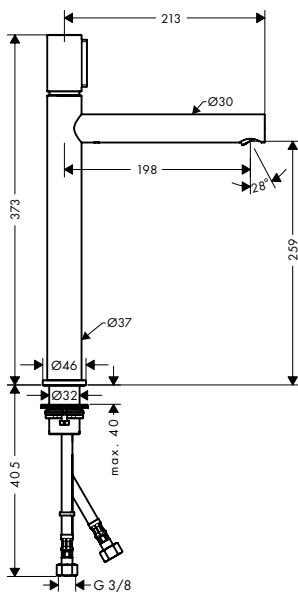

Basin mixer Select 260 for wash bowls with waste set

- / consists of: Basin mixer, waste set
- / ComfortZone 260
- / projection 198 mm
- / spray type: laminar spray
- / maximum flow rate at 3 bar: 5 l/min
- / Select cartridge with temperature control
- / temperature limitation adjustable
- / suitable for continuous flow water heaters
- / non-closing waste set
- / connection type: G 3/8 connections
- / connection dimension: DN 15

Chrome	45014000	571.20
Brushed Nickel	45014820	856.80
AXOR FinishPlus*	45014XXX	856.80