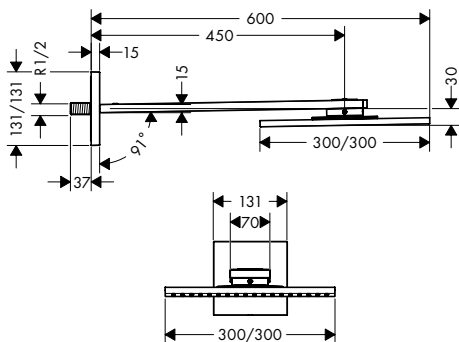

Required parts:

/ Basic set for overhead shower ceiling		35363180	105.00