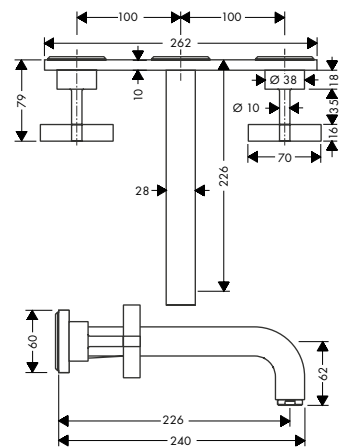

**3-hole basin mixer
for concealed installation
wall-mounted with spout
226 mm, cross handles
and plate**

- / consists of: 3-hole basin mixer for concealed installation wall-mounted, waste set
- / projection 226 mm
- / spray type: normal spray
- / maximum flow rate at 3 bar: 5 l/ min
- / ceramic valves hot/ cold 180°
- / suitable for continuous flow water heaters
- / non-closing waste set
- / connection type: basic set
- / connection dimension: DN15

Alternative sizes:

- / 3-hole basin mixer for concealed installation wall-mounted with spout 166 mm, cross handles and plate

Optional parts:

- / Seal
- / Extension set 25 mm for basic set for 3-hole basin mixer wall-mounted

finish	code no.	Euro
Chrome	39144000	811.80
AXOR FinishPlus*	39144XXX	1,217.70

Chrome	39314000	760.40
AXOR FinishPlus*	39314XXX	1,140.60

	96383000	31.80
	96259000	55.40