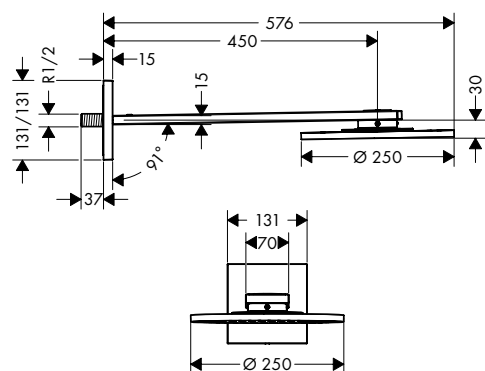

Overhead shower 250 1jet with shower arm

- / consists of: overhead shower, shower arm
- / shower head size: 250 mm
- / spray type: PowderRain
- / dynamic spray nozzles move out while using
- / material spray disc: metal
- / shower arm length 450 mm
- / maximum flow rate at 3 bar: 18,1 l/min
- / flow rate PowderRain spray (at 3 bar): 18,1 l/min
- / minimum flow pressure: 1,5 bar
- / overhead shower removable for cleaning
- / ServiceCard with sieve can be removed without tools for cleaning purpose
- / installation: wall
- / connection thread G 1/2
- / connection dimension: DN15

Alternative products:

/ Overhead shower 250 2jet with shower arm	Chrome	35296000	1,331.80
	AXOR FinishPlus*	35296XXX	1,997.70

Chrome	35284000	1,165.40
AXOR FinishPlus*	35284XXX	1,748.10