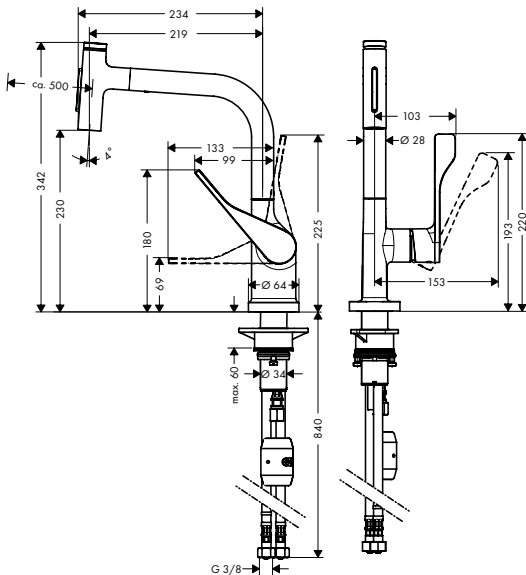

Single lever kitchen mixer 240 Semi-Pro

- / ComfortZone 240
- / swivel range 360°
- / normal spray, shower spray
- / lockable shower spray, spray returns through pressing spray diverter
- / connection dimension: DN15
- / maximum flow rate at 3 bar: 9 l/min
- / joystick ceramic cartridge
- / connection type: G 3/8 connections
- / integrated non-return valve
- / suitable for continuous flow water heaters

finish	code no.	Euro
Chrome	10820000	768.20
Stainless Steel Finish	10820800	1,152.40
AXOR FinishPlus*	10820XXX	1,152.30

This product is only available in AXOR FinishPlus surfaces via AXOR Signature.

Alternative products:

- / Single lever kitchen mixer 240 Semi-Pro Eco

Chrome	12803000	768.20
Stainless Steel Finish	12803800	1,152.30
AXOR FinishPlus*	12803XXX	1,152.30

This product is only available in AXOR FinishPlus surfaces via AXOR Signature.

AXOR Citterio Select

Single lever kitchen mixer Select 230 2jet with pull-out spray

- / ComfortZone 230
- / l-spout
- / swivel range adjustable in 2 steps to 110° or 150°
- / laminar spray, shower spray
- / lockable shower spray, spray returns through pressing spray diverter and spray returns automatically through handle closing
- / Select button for a comfortable start/stop of the water flow
- / MagFit magnetic shower support
- / quick connect hose
- / connection dimension: DN15
- / maximum flow rate at 3 bar: 8 l/min
- / ceramic cartridge
- / connection type: G 3/8 connections
- / temperature limitation adjustable
- / integrated non-return valve
- / suitable for continuous flow water heaters

Chrome	39863000	612.40
Stainless Steel Finish	39863800	830.60
AXOR FinishPlus*	39863XXX	918.60