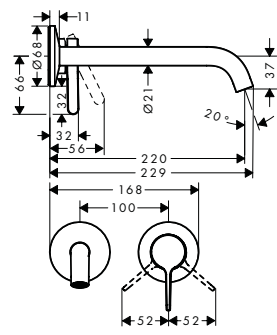

Single lever basin mixer for concealed installation wall-mounted with lever handle and spout 220 mm

- / consists of: single lever basin mixer, waste set
- / projection 220 mm
- / spray type: normal spray
- / maximum flow rate at 3 bar: 5 l/ min
- / ceramic cartridge
- / temperature limitation adjustable
- / suitable for continuous flow water heaters
- / non-closing waste set
- / material waste set: metal
- / connection type: basic set
- / connection dimension: DN 15
- / handle can be positioned on the right or left, depends on the basic set installation

Chrome	48120000	390.00
Matt Black	48120670	546.00
AXOR FinishPlus*	48120XXX	585.00

Required parts:

/ Basic set for single lever basin mixer for concealed installation wall-mounted	13623180	220.50