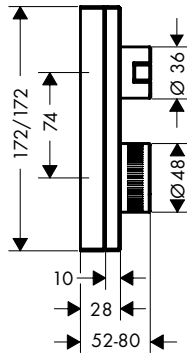

**Thermostat for concealed
installation with shut-off valve**

- / 1 function
- / maximum flow rate at 3 bar: 26 l/ min
- / thermostat cartridge, ceramic valves 90°
- / safety lock at 40 °C
- / temperature limitation adjustable
- / non-return valve
- / with silencer
- / connection type: basic set
- / min. operating pressure: 1 bar
- / max. operating pressure: 10 bar

This product is not available in brushed AXOR FinishPlus surfaces.

Alternative products:

- / Thermostat for concealed installation with shut-off valve - diamond cut

Chrome	46750000	1,131.60
AXOR FinishPlus*	46750XXX	1,697.40

Chrome	46751000	1,245.30
AXOR FinishPlus*	46751XXX	1,868.00

This product is not available in brushed AXOR FinishPlus surfaces.

Required parts:

- / Basic set iBox universal

01700180	137.30

Optional parts:

- / Extension 25 mm for basic set iBox universal
- / Fastening rail set for iBox universal

13587000	50.40
93171000	35.80