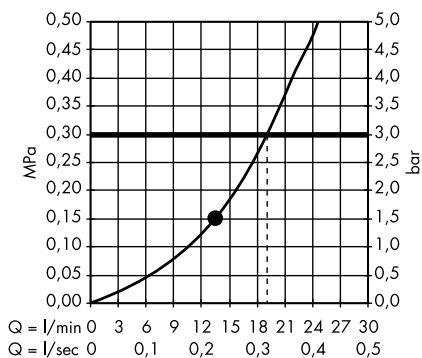

/ Overhead shower 240 1jet # 28494000