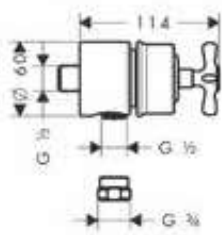

**Wall outlet stop
with non return valve, shut-off
valve and cross handle**

- / connection type: DN15
- / hose connection DN15
- / with non-return valve

Chrome	16882000	242.10
Brushed Nickel	16882820	363.20
AXOR FinishPlus*	16882XXX	363.20