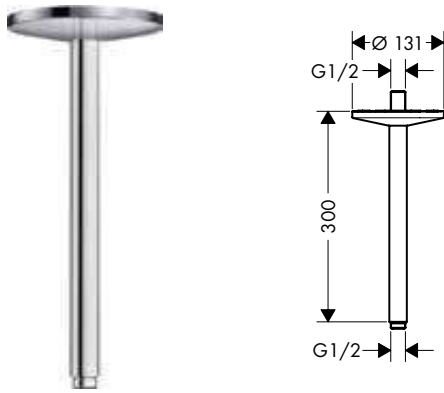

**NEW**

**Ceiling connector 300 mm for overhead shower 280 1jet**

- / length: 300 mm
- / installation type: exposed installation
- / material: solid brass
- / connection thread G 1/2
- / connection dimension DN15