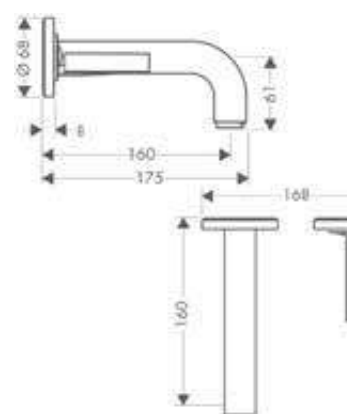

Single lever basin mixer for concealed installation wall-mounted with pin handle, spout 160 mm and escutcheons

Chrome	39113000	654.60
AXOR FinishPlus*	39113XXX	981.90

- / consists of: single lever basin mixer for concealed installation wall-mounted, waste set
- / projection 160 mm
- / spray type: normal spray
- / maximum flow rate at 3 bar: 5 l/ min
- / joystick ceramic cartridge
- / suitable for continuous flow water heaters
- / non-closing waste set
- / connection type: basic set
- / connection dimension: DN15
- / handle can be positioned on the right or left, depends on the basic set installation

Alternative sizes:

/ Single lever basin mixer for concealed installation wall-mounted with pin handle, spout 220 mm and escutcheons	Chrome	39116000	698.60
	AXOR FinishPlus*	39116XXX	1,047.90

Required parts:

/ Basic set for single lever basin mixer for concealed installation wall-mounted	13623180	220.50

Optional parts:

/ Extension set 25 mm for single lever basin mixer wall-mounted	13586000	112.80