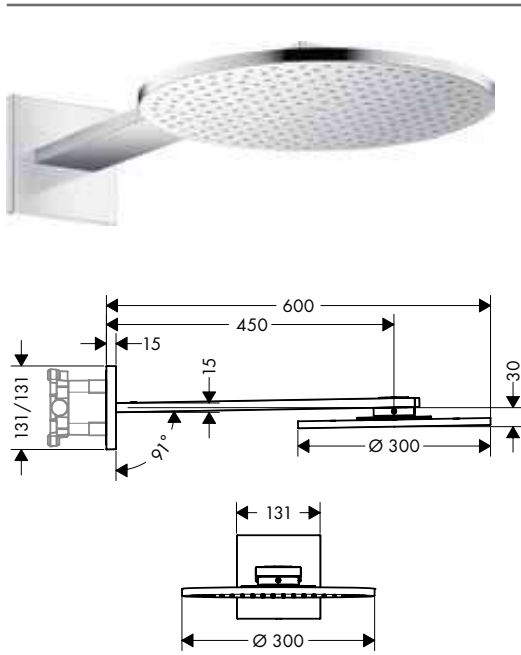

Overhead shower 300 2jet with shower arm

- / consists of: overhead shower, shower arm
- / shower head size: 300 mm
- / spray type: PowderRain, Intense PowderRain
- / dynamic spray nozzles move out while using
- / material spray disc: metal
- / shower arm length 450 mm
- / maximum flow rate at 3 bar: 19 l/min
- / flow rate PowderRain spray (at 3 bar): 19 l/min
- / flow rate Intense PowderRain (at 3 bar): 16 l/min
- / minimum flow pressure: 2 bar
- / overhead shower removable for cleaning
- / ServiceCard with sieve can be removed without tools for cleaning purpose
- / installation: wall
- / connection thread G 1/2
- / connection dimension: DN15

finish	code no.	Euro
Chrome	35303000	1,609.30
AXOR FinishPlus*	35303XXX	2,414.00

Alternative products:

/ Overhead shower 300 1jet with shower arm	Chrome	35300000	1,442.80
	AXOR FinishPlus*	35300XXX	2,164.20

Required parts:

/ Basic set for overhead shower 2jet with shower arm		35361180	315.00