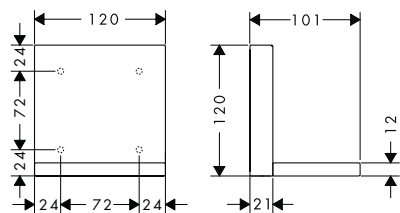

ShowerCollection Accessories

Shelf 120/120

Chrome
AXOR FinishPlus*

40872000
40872XXX

459.20
688.80

- / when positioning the shelf between waterconducting parts (# 10755XXX, # 10751XXX, # 10942XXX, # 10972XXX, # 10651XXX, # 28491XXX) in joined installation (10 mm distance), it is recommended to use basic set # 40877180
- / suitable for installation with or without basic set # 40877180
- / for use with either vertical or horizontal installation of the basic set
- / material frame: solid brass
- / material shelf: metal
- / with mounting material
- / concealed fastening
- / drilling distance: 72 mm
- / diameter drill hole: 6 mm

Optional parts:

- / Basic set/ waterconducting unit for shelf 120/120 for concealed installation

40877180

189.60