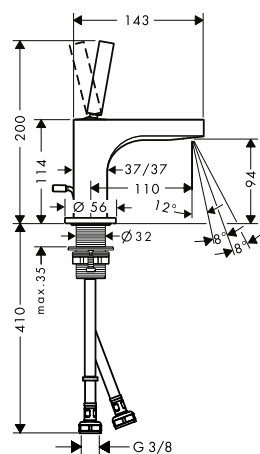

**Single lever basin mixer 90
with pin handle
for hand washbasins
with pop-up waste set**

- / consists of: single lever basin mixer, waste set
- / ComfortZone 90
- / projection 110 mm
- / spray type: laminar spray
- / swiveling spray former
- / maximum flow rate at 3 bar: 5 l/min
- / joystick ceramic cartridge
- / suitable for continuous flow water heaters
- / pop-up waste set G 1 1/4
- / connection type: G 3/8 connections
- / connection dimension: DN 15

Chrome 39035000 532.60
AXOR FinishPlus* 39035XXX 798.90