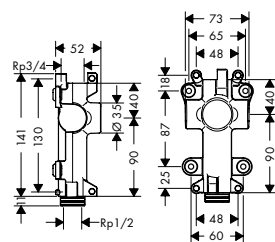

Basic set/ waterconducting unit for shelf 120/120 for concealed installation

40877180

189.60

- / in a joined installation it serves as a waterconducting unit, allows dimensionally accurate positioning. In combination with: # 40872000