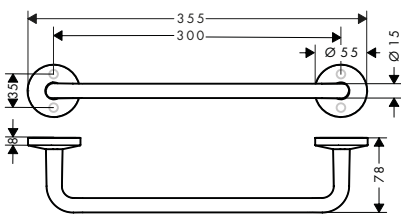

AXOR Universal Circular Accessories

finish code no. Euro

NEW

Toothbrush tumbler

- / wall-mounted
- / material: glass
- / material holder: metal
- / with mounting material
- / concealed fastening
- / drilling distance: 35 mm
- / diameter drill hole: 6 mm

Chrome	42804000	115.00
Matt Black	42804670	161.00
AXOR FinishPlus*	42804XXX	172.50

NEW

Soap dish

- / wall-mounted
- / with mounting material
- / concealed fastening
- / drilling distance: 35 mm
- / diameter drill hole: 6 mm

Chrome	42805000	100.00
Matt Black	42805670	140.00
AXOR FinishPlus*	42805XXX	150.00

NEW

Liquid soap dispenser

- / wall-mounted
- / material: metal, plastic
- / material holder: metal
- / type of soap: liquid soap
- / filling capacity 300 ml
- / dosage 2 ml
- / with mounting material
- / drilling distance: 35 mm
- / diameter drill hole: 6 mm

Chrome	42810000	130.00
Matt Black	42810670	182.00
AXOR FinishPlus*	42810XXX	195.00

NEW

Grab bar

- / wall-mounted
- / material: metal
- / material holder: metal
- / length: 355 mm
- / with mounting material
- / concealed fastening
- / drilling distance: 300 mm
- / diameter drill hole: 6 mm
- / TÜV certified

Chrome	42813000	140.00
Matt Black	42813670	196.00
AXOR FinishPlus*	42813XXX	210.00

NEW

Bath towel rail 600 mm

- / wall-mounted
- / material: metal
- / length: 655 mm
- / with mounting material
- / drilling distance: 600 mm
- / diameter drill hole: 6 mm

Chrome	42860000	120.00
Matt Black	42860670	168.00
AXOR FinishPlus*	42860XXX	180.00

Alternative sizes:

- / Bath towel rail 800 mm

Chrome	42880000	160.00
Matt Black	42880670	224.00
AXOR FinishPlus*	42880XXX	240.00

Measurements within scale drawings are in mm.