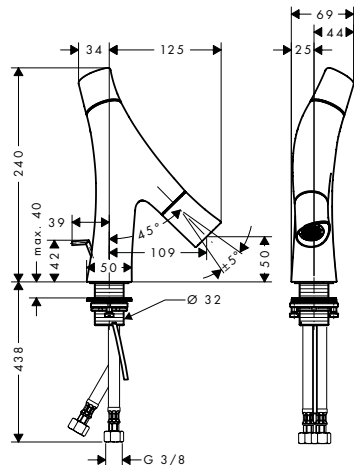

Basin

2-handle basin mixer 50 for hand washbasins with pop-up waste set

- / consists of: 2-handle basin mixer, waste set
- / ComfortZone 50
- / projection 109 mm
- / spray type: shower spray
- / maximum flow rate at 3 bar: 3,5 l/ min, 3,5 l/ min
- / flow rate booster: 5 l/ min
- / ceramic cartridge for temperature control
- / ceramic valve for volume control
- / temperature limitation adjustable
- / separation of temperature and volume control
- / with isolated water conduction - without contact with nickel and lead
- / suitable for continuous flow water heaters
- / pop-up waste set G 1 1/4
- / connection type: G 3/8 connections
- / connection dimension: DN 15

finish code no. Euro

Chrome 12014000 487.50
AXOR FinishPlus* 12014XXX 731.30