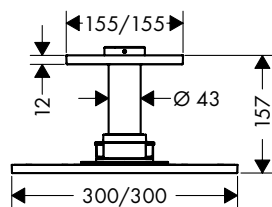

**Alternative sizes:**

/ Overhead shower 250/250 1jet with shower arm	Chrome	35306000	1,165.40
	AXOR FinishPlus*	35306XXX	1,748.10

**Alternative products:**

/ Overhead shower 300/300 2jet with shower arm	Chrome	35318000	1,609.30
	AXOR FinishPlus*	35318XXX	2,414.00