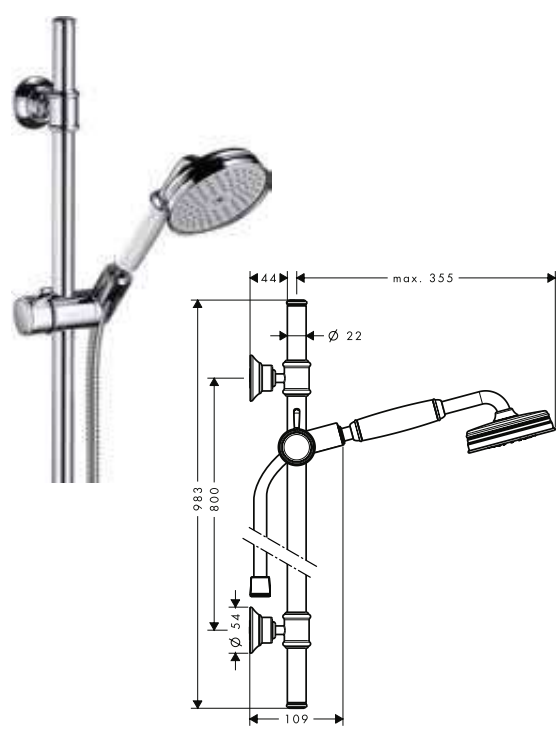

**Shower set 0.90 m
with hand shower 100 1jet**

- / consists of: hand shower, shower bar, shower hose, slider
- / shower head size: 100 mm
- / spray type: RainAir
- / support for shower hose with conical nuts
- / AXOR Montreux wall bar 0.90 m
- / maximum flow rate at 3 bar: 16 l/min
- / minimum flow pressure: 1 bar
- / wall supports of metal

Consisting of:

- / Hand shower 100 1jet (# 16320XXX)
- / Metal shower hose 1.60 m (# 28116000)

Optional parts:

- / Corner basket 160/83

Chrome	27982000	619.30
Brushed Nickel	27982820	929.00
AXOR FinishPlus*	27982XXX	929.00

Chrome	42066000	189.30
Brushed Nickel	42066820	284.00
AXOR FinishPlus*	42066XXX	284.00