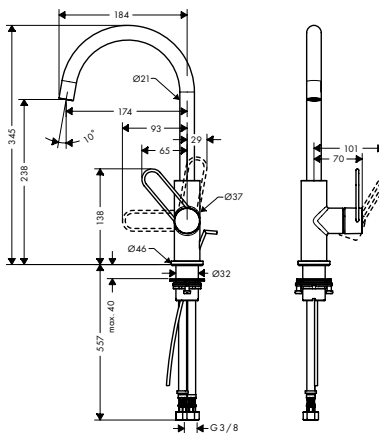

Single lever basin mixer 240 with loop handle and pop-up waste set

- / consists of: single lever basin mixer, waste set
- / ComfortZone 240
- / projection 174 mm
- / swivel range 115°
- / spray type: normal spray
- / maximum flow rate at 3 bar: 5 l/ min
- / ceramic cartridge
- / temperature limitation adjustable
- / suitable for continuous flow water heaters
- / pop-up waste set G 1 1/4
- / connection type: G 3/8 connections
- / connection dimension: DN15

Chrome	38036000	456.90
Brushed Nickel	38036820	685.40
AXOR FinishPlus*	38036XXX	685.40

*For additional information please refer to the "AXOR FinishPlus" overview.