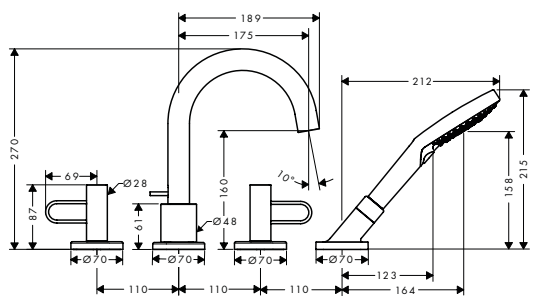

4-hole rim mounted bath mixer with loop handles

Chrome

38445000

970.80

Brushed Nickel

38445820

1,456.20

AXOR FinishPlus*

38445XXX

1,456.20

- / consists of: 4-hole rim mounted bath mixer, hand shower, Secuflex hose set, shower holder
- / 2 functions
- / connection type: basic set
- / spray type mixer: normal spray
- / spray type hand shower: Rain, RainAir, WhirlAir
- / maximum pull-out length of hand shower: 1.10 m
- / maximum flow rate at 3 bar: 22 l/min
- / flow rate for bath spout at 3 bar: 22 l/min
- / flow rate of hand shower at 3 bar: 16 l/min
- / min. operating pressure: 1 bar
- / max. operating pressure: 10 bar
- / ceramic valves hot/ cold 90°
- / connection dimension: DN15

Consisting of:

- / Hand shower 120 3jet (# 26050000)

Required parts:

- / Basic set for 4-hole rim mounted bath mixer

15480180

838.00