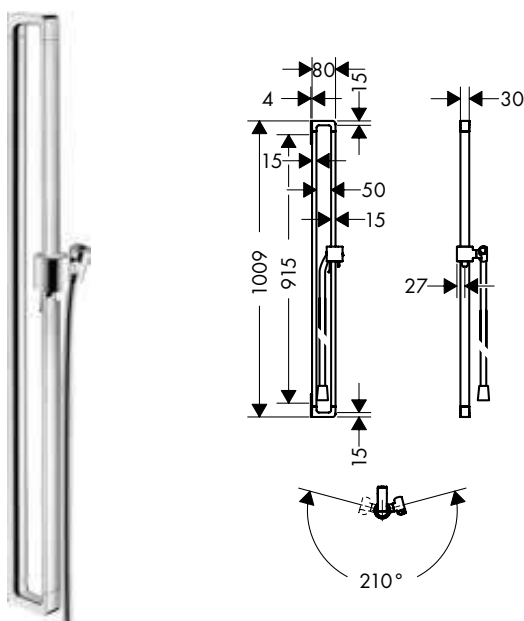

Shower bar 0.90 m with shower hose 1.60 m

- / consists of: shower bar, shower hose, slider
- / pivot connector prevent hose from tangling
- / support for shower hose with conical nuts
- / hand shower holder moves sideways, up/ down and pivots
- / profile stand pipe: square
- / bar width: 30 mm
- / metal hand shower holder
- / slider steplessly adjustable
- / silent inclination angle adjustment
- / wall supports of metal

1. **Consisting of:**
2. / Shower hose 1.60 m (# 28626000)

1. **Optional parts:**
2. / Cover for rail

Chrome	36736000	400.70
AXOR FinishPlus*	36736XXX	601.10

Chrome	42871000	59.70
AXOR FinishPlus*	42871XXX	89.60