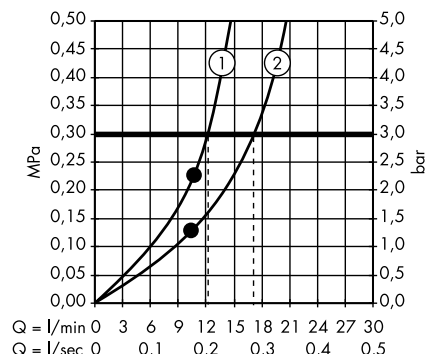

1. With flow limiter (12 l/min)
2. With flow limiter (25 l/min)

1. With flow limiter (12 l/min)
2. With flow limiter (25 l/min)

1. With flow limiter (12 l/min)
2. With flow limiter (25 l/min)

1. Hand shower
2. Bath spout

/ LampShower 275 1jet with shower arm # 26031000

1. Rain
2. RainAir

/ Overhead shower 240 2jet with shower arm # 26021000

1. Rain
2. RainAir