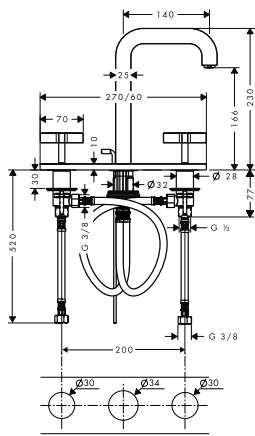

finish code no. Euro

3-hole basin mixer 170 with spout 140 mm, cross handles, plate and pop-up waste set

- / consists of: 3-hole basin mixer, waste set
- / ComfortZone 170
- / projection 140 mm
- / spray type: normal spray
- / maximum flow rate at 3 bar: 5 l/min
- / ceramic valves hot/ cold 180°
- / suitable for continuous flow water heaters
- / pop-up waste set G 1¼
- / connection type: G ¾ connections
- / connection dimension: DN15
- / for use only at flat, plain surfaces

Chrome 39134000 903.50
AXOR FinishPlus* 39134XXX 1,355.30