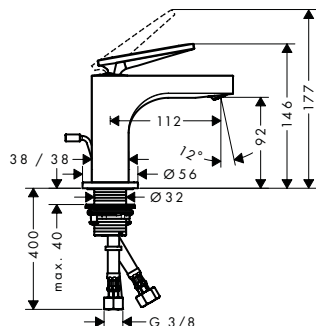

**Single lever basin mixer 90
with lever handle
for hand washbasins
with pop-up waste set**

- / consists of: single lever basin mixer, waste set
- / ComfortZone 90
- / projection 112 mm
- / spray type: laminar spray
- / swiveling spray former
- / maximum flow rate at 3 bar: 5 l/min
- / ceramic cartridge
- / suitable for continuous flow water heaters
- / pop-up waste set G 1 1/4
- / connection type: G 3/8 connections
- / connection dimension: DN 15

Chrome 39022000 425.00
AXOR FinishPlus* 39022XXX 637.50

NEW

Alternative products:

- / Single lever basin mixer 90 with lever handle for hand washbasins with pop-up waste set - rhombic cut Chrome 39001000 470.00
- AXOR FinishPlus* 39001XXX 705.00