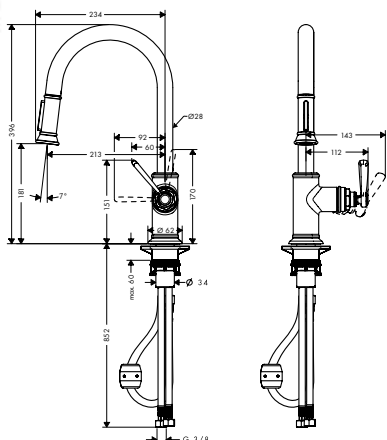

Single lever kitchen mixer 180 with pull-out spray

- / ComfortZone 180
- / swivel range adjustable in 2 steps to 110° or 150°
- / normal spray, shower spray
- / lockable shower spray, spray returns through pressing spray diverter
- / MagFit magnetic shower support
- / quick connect hose
- / connection dimension: DN15
- / maximum flow rate at 3 bar: 9 l/min
- / ceramic cartridge
- / connection type: G 3/8 connections
- / temperature limitation adjustable
- / integrated non-return valve
- / suitable for continuous flow water heaters

Chrome	16581000	589.30
Stainless Steel Finish	16581800	825.10
AXOR FinishPlus*	16581XXX	884.00

Optional parts:

- / Liquid soap dispenser/ washing-up liquid dispenser

Chrome	42018000	194.20
Stainless Steel Finish	42018800	252.50