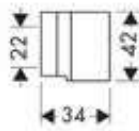

Shower holders

Shower holder

- / fixed holding position
- / for hoses with cylindrical nuts
- / metal

Optional parts:

- / Metal effect shower hose 1.25 m
- / Metal effect shower hose 1.60 m
- / Metal effect shower hose 2.00 m

finish	code no.	Euro
Chrome	27515000	43.30
AXOR FinishPlus*	27515XXX	65.00
Chrome	28282000	53.40
AXOR FinishPlus*	28282XXX	80.10
Chrome	28286000	58.80
AXOR FinishPlus*	28286XXX	88.20
Chrome	28284000	63.80
AXOR FinishPlus*	28284XXX	95.70