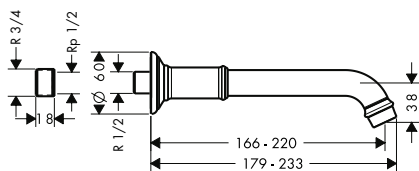

*For additional information please refer to the "AXOR FinishPlus" overview.