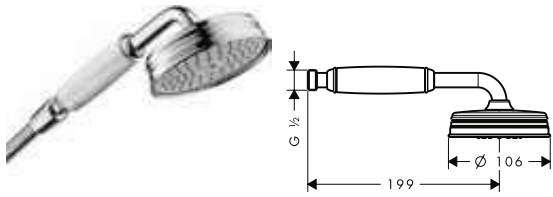

Hand showers

Hand shower 100 1jet

- / shower head size: 100 mm
- / spray type: RainAir
- / grey spray disc
- / maximum flow rate at 3 bar: 16 l/ min
- / minimum flow pressure: 1 bar
- / rinseable screen seal
- / connection thread G 1/2
- / connection dimension: DN15

finish	code no.	Euro
Chrome	16320000	206.80
Brushed Nickel	16320820	310.20
AXOR FinishPlus*	16320XXX	310.20