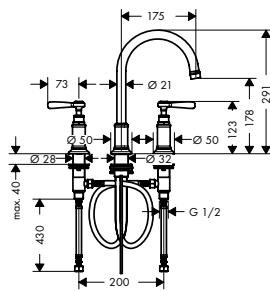

**3-hole basin mixer 180
with lever handles
and pop-up waste set**

- / consists of: 3-hole basin mixer, waste set
- / ComfortZone 180
- / projection 175 mm
- / swivel range 120°
- / spray type: normal spray
- / maximum flow rate at 3 bar: 5 l/ min
- / ceramic valves hot/ cold 90°
- / suitable for continuous flow water heaters
- / pop-up waste set G 1 1/4
- / connection type: G 3/8 connections
- / connection dimension: DN15

finish	code no.	Euro
Chrome	16514000	751.50
Brushed Nickel	16514820	1,127.30
AXOR FinishPlus*	16514XXX	1,127.30

Optional parts:

- / Hose extension set for 3-hole basin mixer 38959000 111.80