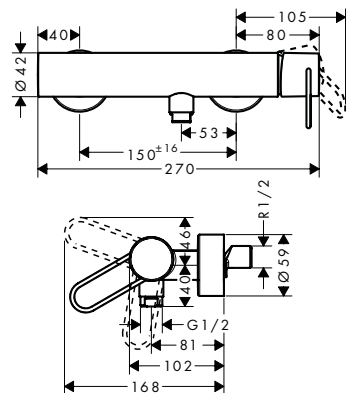

Single lever shower mixer for exposed installation with loop handle

- / consists of: single lever shower mixer
- / 1 function
- / connection type: s-shaped connections
- / centre distance: 150 ± 16 mm
- / maximum flow rate at 3 bar: 15 l/ min
- / ceramic cartridge
- / min. operating pressure: 1 bar
- / max. operating pressure: 10 bar
- / temperature limitation adjustable
- / non-return valve
- / with silencer
- / suitable for continous flow water heaters
- / hose connection DN15
- / connection dimension: DN15

Chrome	38621000	411.10
Brushed Nickel	38621820	616.70
AXOR FinishPlus*	38621XXX	616.70