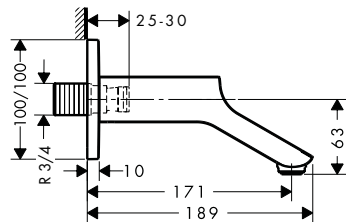

Bath spout

- / 1 function
- / projection 171 mm
- / maximum flow rate at 3 bar: 21 l/min
- / connection dimension: DN20
- / spray type: normal spray

This product is not available in the AXOR FinishPlus surfaces Polished and Brushed Black Chrome.

Chrome	11430000	430.60
AXOR FinishPlus*	11430XXX	645.90