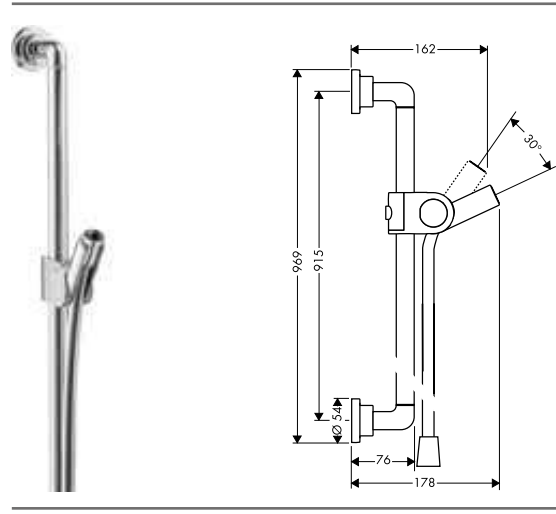

**Shower bar 0.90 m
with shower hose 1.60 m**

- / consists of: shower bar, shower hose, slider
- / pivot connector prevent hose from tangling
- / profile stand pipe: round
- / shower bar diameter: 25 mm
- / metal hand shower holder
- / hand shower holder with locking mechanism
- / wall supports of metal

Consisting of:

- / Shower hose 1.60 m (# 28626000)

Chrome	27831000	310.90
AXOR FinishPlus*	27831XXX	466.40