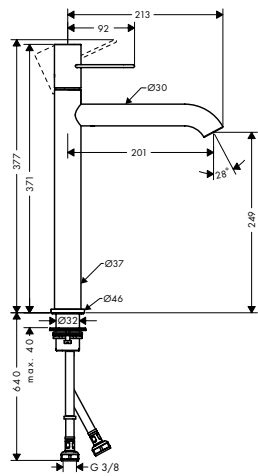

Single lever basin mixer 250 with loop handle for wash bowls and waste set

- / consists of: single lever basin mixer, waste set
- / ComfortZone 250
- / projection 201 mm
- / spray type: normal spray
- / maximum flow rate at 3 bar: 5 l/ min
- / ceramic cartridge
- / temperature limitation adjustable
- / suitable for continuous flow water heaters
- / non-closing waste set
- / connection type: G 3/8 connections
- / connection dimension: DN15

finish	code no.	Euro

Chrome	38034000	508.30
Brushed Nickel	38034820	762.50
AXOR FinishPlus*	38034XXX	762.50