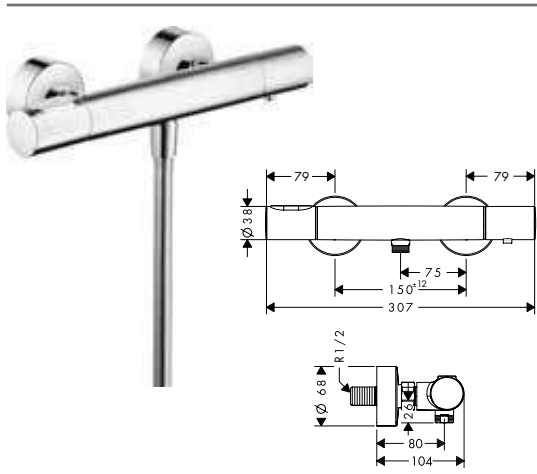

**Shower thermostat
for exposed installation**

- / 1 function
- / centre distance: 150 ± 12 mm
- / maximum flow rate at 3 bar: 20 l/ min
- / thermostat cartridge, ceramic valve 180°
- / safety lock at 40 °C
- / temperature limitation adjustable
- / non-return valve
- / with silencer
- / connection type: s-shaped connections
- / connection dimension: DN15
- / min. operating pressure: 1 bar
- / max. operating pressure: 10 bar

finish	code no.	Euro
Chrome	34635000	450.90
AXOR FinishPlus*	34635XXX	676.40