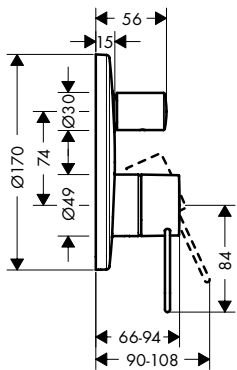

Single lever bath mixer for concealed installation with loop handle

- / 2 functions
- / connection type: basic set
- / flow rate upper outlet: 21 l/min
- / flow rate lower outlet: 28 l/min
- / min. operating pressure: 1 bar
- / max. operating pressure: 10 bar
- / ceramic cartridge
- / temperature limitation adjustable
- / diverter with automatic resetting
- / with silencer
- / suitable for continuous flow water heaters

Chrome	38426000	331.30
Brushed Nickel	38426820	497.00
AXOR FinishPlus*	38426XXX	497.00

Alternative products:

- / Single lever bath mixer for concealed installation with loop handle and integrated security combination according to EN1717

Chrome	38428000	445.30
Brushed Nickel	38428820	668.00
AXOR FinishPlus*	38428XXX	668.00

Required parts:

- / Basic set iBox universal

01700180	137.30

Optional parts:

- / Extension 25 mm for basic set iBox universal
- / Extension element round 2-hole

13587000	50.40	
Chrome	14961000	55.90
Brushed Nickel	14961820	83.90
AXOR FinishPlus*	14961XXX	83.90

- / Fastening rail set for iBox universal

93171000	35.80