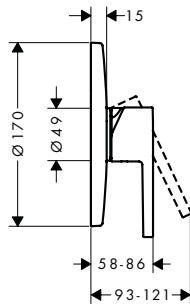

Single lever shower mixer for concealed installation with lever handle

- / 1 function
- / connection type: basic set
- / maximum flow rate at 3 bar: 29,3 l/min
- / ceramic cartridge
- / min. operating pressure: 1 bar
- / max. operating pressure: 10 bar
- / temperature limitation adjustable
- / with silencer
- / suitable for continuous flow water heaters
- / matching handle design for the AXOR Starck basin mixers with lever handles

This product is only available in the AXOR FinishPlus surface Brushed Red Gold via AXOR Signature.

Required parts:

- / Basic set iBox universal

01700180 137.30

Optional parts:

- / Extension element round 1-hole
- / Extension 25 mm for basic set iBox universal
- / Fastening rail set for iBox universal

Chrome	14960000	55.90
AXOR FinishPlus*	14960XXX	83.90
	13587000	50.40
	93171000	35.80