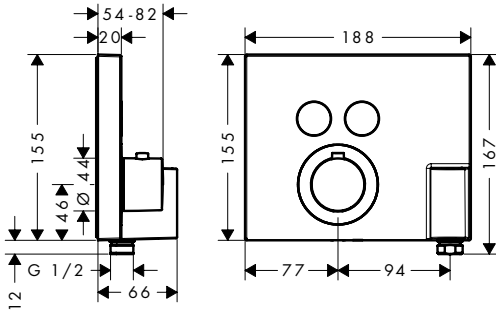

Thermostat for concealed installation square for 2 functions with wall outlet and shower holder

Chrome	36712000	855.60
AXOR FinishPlus*	36712XXX	1,283.40

- / consists of: Thermostat, shower holder
- / 2 functions
- / Select push-button on/off control for 2 outlets
- / simultaneous use of several outlets
- / maximum flow rate at 3 bar: 29 l/min
- / flow rate hand shower connection at 3 bar: 14 l/min
- / flow rate upper outlet: 29 l/min
- / flow rate lower outlet: 29 l/min
- / thermostat cartridge
- / safety lock at 40 °C
- / temperature limitation adjustable
- / hose nut: for shower hoses with conical nut on both sides
- / connection type: basic set
- / Thermostat is delivered with buttons Rain large and hand shower

This product is not available in brushed AXOR FinishPlus surfaces.

Required parts:

/ Basic set iBox universal		01700180	137.30

Optional parts:

/ Shower hose 1.25 m	Chrome	28622000	29.70
	AXOR FinishPlus*	28622XXX	44.60
/ Extension element ShowerSelect FixFit Porter	Chrome	13601000	113.60
/ Extension 25 mm for basic set iBox universal		13587000	50.40
/ Fastening rail set for iBox universal		93171000	35.80

Basic set iBox universal

01700180 137.30

- / suitable for all shower, bath tub and thermostat finish sets for concealed installation
- / connection thread Rp 3/4
- / rotationally-symmetric installation
- / sound-decoupled installation
- / connection dimension: DN20