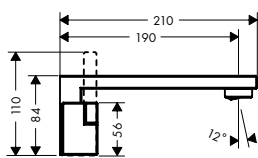

**3-hole basin mixer
for concealed installation
wall-mounted with spout 190
mm and push-open waste set**

- / consists of: 3-hole basin mixer, waste set
- / projection 190 mm
- / spray type: normal spray
- / maximum flow rate at 3 bar: 5 l/ min
- / ceramic valves hot/ cold 90°
- / suitable for continuous flow water heaters
- / push-open waste set G 1 ¼
- / material waste set: metal
- / connection type: basic set
- / connection dimension: DN15

This product is not available in brushed AXOR FinishPlus surfaces.

Alternative products:

- / 3-hole basin mixer for concealed installation wall-mounted with spout 190 mm and push-open waste set - diamond cut

This product is not available in brushed AXOR FinishPlus surfaces.

Required parts:

- / Basic set for 3-hole basin mixer for concealed installation wall-mounted

10303180 235.20

Optional parts:

- / Seal
- / Extension set 25 mm for basic set for 3-hole basin mixer wall-mounted

96383000 31.80
96259000 55.40

finish code no. Euro

Chrome 46060000 1,289.90
AXOR FinishPlus* 46060XXX 1,934.90