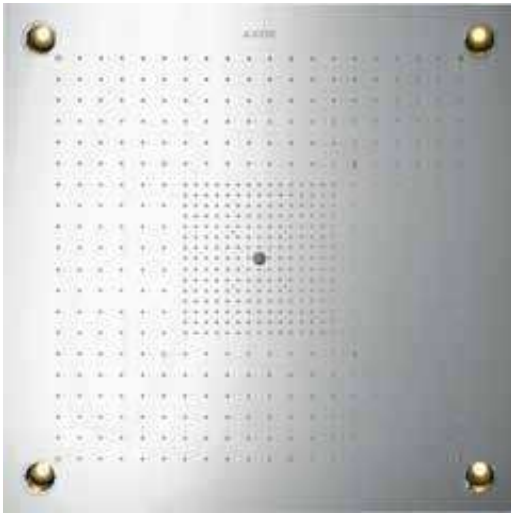

finish code no. Euro

ShowerHeaven 970/970 3jet with lighting

Stainless Steel Optic 10623800 9,230.10

- / shower head size: 970 x 970 mm
- / spray type: RainAir, Rain, Mono
- / frame: brushed stainless steel
- / spray disc surface: polished stainless steel
- / maximum flow rate at 3 bar: 33,3 l/min
- / flow rate Rain spray (at 3 bar): 33,3 l/min
- / flow rate RainAir spray (at 3 bar): 20,6 l/min
- / flow rate Mono spray (at 3 bar): 15,6 l/min
- / minimum flow pressure: 2,5 bar
- / can be activated individually or in combination, the 3 spray zones must be controlled via 3 valves or a diverter valve with 3 outlets
- / spray zones: Bodyzone - outer overhead shower zone, Rainzone - inner overhead shower zone with AirPower function, Mono spray at Ø 17 mm
- / installation: ceiling
- / connection dimension: DN20
- / with integrated lighting
- / illuminant: LED
- / power supply: 12 V
- / transformer power supply for concealed installation 12 V, 18 W
- / input voltage: 100 - 240 V AC / 50 / 60 Hz
- / output voltage: 12 V - DC
- / colour temperature: 2700 K
- / Light color: warm white
- / not suitable for continuous flow water heaters
- / TÜV certified