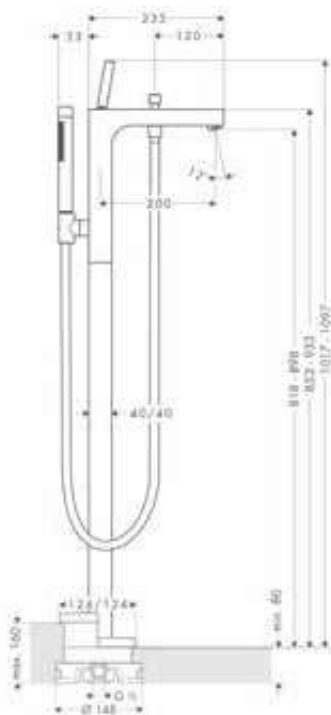

97686000 245.70  
 96441000 127.30

Chrome 39451000 2,251.90  
 AXOR FinishPlus\* 39451XXX 3,377.90

		finish	code no.	Euro
 	<p><b>Basic set for mixers floor-standing</b></p> <ul style="list-style-type: none"> <li>/ for mounting on unfinished floor</li> <li>/ suitable for single lever bath mixer, single lever basin mixer and bath spout floor-standing</li> <li>/ connection dimension: DN15</li> </ul> <p><b>Optional parts:</b></p> <ul style="list-style-type: none"> <li>/ Sealing foil for basic set bath mixer floor-standing</li> </ul>		10452180	459.80
 	<p><b>Single lever bath mixer for concealed installation with lever handle</b></p> <ul style="list-style-type: none"> <li>/ 2 functions</li> <li>/ connection type: basic set</li> <li>/ flow rate upper outlet: 21 l/min</li> <li>/ flow rate lower outlet: 29 l/min</li> <li>/ min. operating pressure: 1 bar</li> <li>/ max. operating pressure: 10 bar</li> <li>/ ceramic cartridge</li> <li>/ temperature limitation adjustable</li> <li>/ diverter with automatic resetting</li> <li>/ with silencer</li> <li>/ suitable for continuous flow water heaters</li> </ul> <p><b>Alternative products:</b></p> <ul style="list-style-type: none"> <li>/ Single lever bath mixer for concealed installation with lever handle and integrated security combination according to EN1717</li> </ul> <p><b>Required parts:</b></p> <ul style="list-style-type: none"> <li>/ Basic set iBox universal</li> </ul> <p><b>Optional parts:</b></p> <ul style="list-style-type: none"> <li>/ Extension element square 2-hole</li> <li>/ Extension 25 mm for basic set iBox universal</li> <li>/ Fastening rail set for iBox universal</li> </ul>	<p>Chrome AXOR FinishPlus*</p>	<p>39455000 39455XXX</p>	<p>456.60 684.90</p>
 	<p><b>Basic set iBox universal</b></p> <ul style="list-style-type: none"> <li>/ suitable for all shower, bath tub and thermostat finish sets for concealed installation</li> <li>/ connection thread Rp 3/4</li> <li>/ rotationally-symmetric installation</li> <li>/ sound-decoupled installation</li> <li>/ connection dimension: DN20</li> </ul> <p><b>Optional parts:</b></p> <ul style="list-style-type: none"> <li>/ Extension 25 mm for basic set iBox universal</li> <li>/ Fastening rail set for iBox universal</li> </ul>		01700180	137.30