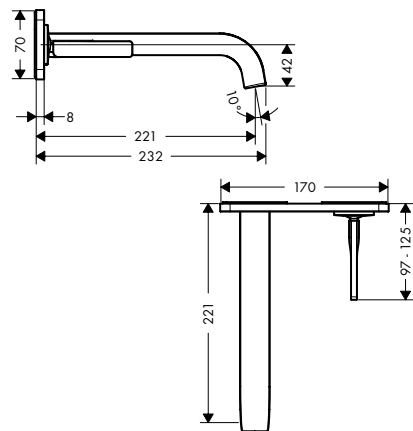

Single lever basin mixer for concealed installation wall-mounted with pin handle, spout 221 mm and plate

- / consists of: single lever basin mixer for concealed installation wall-mounted, waste set
- / projection 221 mm
- / spray type: laminar spray
- / maximum flow rate at 3 bar: 5 l/min
- / joystick ceramic cartridge
- / suitable for continuous flow water heaters
- / non-closing waste set
- / connection type: basic set
- / handle can be positioned on the right or left, depends on the basic set installation

Chrome
AXOR FinishPlus*

36114000
36114XXX

657.40
986.10

Required parts:

- / Basic set for single lever basin mixer for concealed installation wall-mounted

13623180

220.50

Optional parts:

- / Extension set 25 mm for single lever basin mixer wall-mounted

13586000

112.80