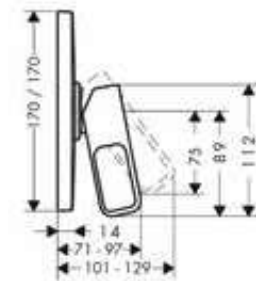

Single lever shower mixer for concealed installation

- / 1 function
- / connection type: basic set
- / maximum flow rate at 3 bar: 29 l/min
- / ceramic cartridge
- / min. operating pressure: 1 bar
- / max. operating pressure: 10 bar
- / temperature limitation adjustable
- / with silencer
- / suitable for continuous flow water heaters

This product is not available in the AXOR FinishPlus surfaces Polished and Brushed Black Chrome.

Chrome	11625000	430.60
AXOR FinishPlus*	11625XXX	645.90

Required parts:

/ Basic set iBox universal	01700180	137.30

Optional parts:

/ Extension 25 mm for basic set iBox universal	13587000	50.40	
/ Extension element softcube 1-hole	Chrome AXOR FinishPlus*	14971000 14971XXX	68.40 102.60
/ Fastening rail set for iBox universal	93171000	35.80	

Basic set iBox universal

- / suitable for all shower, bath tub and thermostat finish sets for concealed installation
- / connection thread Rp 3/4
- / rotationally-symmetric installation
- / sound-decoupled installation
- / connection dimension: DN20

Optional parts:

/ Extension 25 mm for basic set iBox universal	13587000	50.40
/ Fastening rail set for iBox universal	93171000	35.80