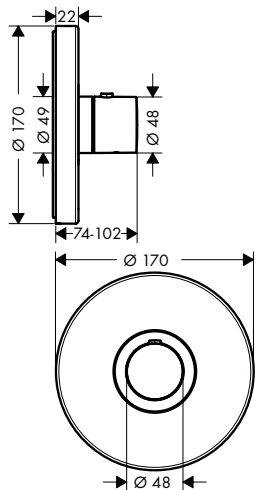

ShowerSelect Round

**Thermostat HighFlow
for concealed installation round**

- / maximum flow rate at 3 bar: 59 l/min
- / flow rate upper outlet: 42 l/min
- / flow rate lower outlet: 42 l/min
- / thermostat cartridge
- / safety lock at 40 °C
- / temperature limitation adjustable
- / connection type: basic set

Required parts:

- / Basic set iBox universal

Optional parts:

- / Valve for concealed installation round for 3 functions
- / Fastening rail set for iBox universal
- / Extension 25 mm for basic set iBox universal

finish	code no.	Euro
Chrome	36721000	463.70
Brushed Nickel	36721820	695.60
AXOR FinishPlus*	36721XXX	695.60

	01700180	137.30

Chrome	36727000	463.70
Brushed Nickel	36727820	695.60
AXOR FinishPlus*	36727XXX	695.60
	93171000	35.80
	13587000	50.40