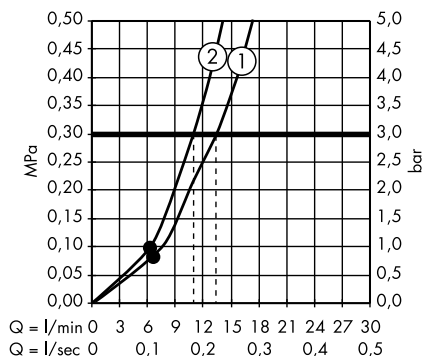

/ Baton hand shower 2jet
12680000

1. Normal spray
2. Soft spray