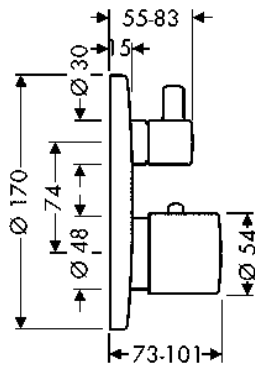

Thermostat for concealed installation with shut-off valve

finish	code no.	Euro
Chrome	38700000	680.70
AXOR FinishPlus*	38700XXX	1,021.10

- / 1 function
- / maximum flow rate at 3 bar: 25 l/ min
- / thermostat cartridge, ceramic valves 90°
- / safety lock at 40 °C
- / temperature limitation adjustable
- / non-return valve
- / with silencer
- / connection type: basic set
- / min. operating pressure: 1 bar
- / max. operating pressure: 10 bar

This product is only available in the AXOR FinishPlus surfaces Polished und Brushed Bronze via AXOR Signature.

Required parts:

/ Basic set iBox universal	01700180	137.30

Optional parts:

/ Extension element round 2-hole arrow	Chrome	14963000	55.90
	AXOR FinishPlus*	14963XXX	83.90
/ Extension 25 mm for basic set iBox universal		13587000	50.40
/ Fastening rail set for iBox universal		93171000	35.80