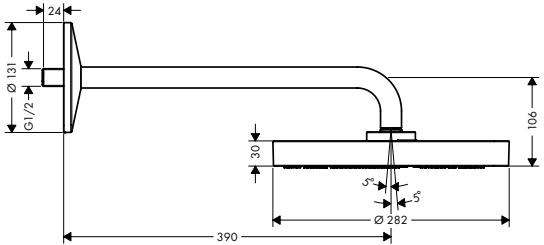

NEW

NEW

Overhead shower 280 1jet with shower arm

- / consists of: overhead shower, shower arm
- / shower head size: 280 mm
- / spray type: PowderRain and Rain in combination
- / ball-joint: overhead shower angle adjustable
- / material spray disc: metal
- / shower arm length 390 mm
- / maximum flow rate at 3 bar: 12,3 l/min
- / flow rate PowderRain and Rain spray in combination (at 3 bar): 12,3 l/min
- / minimum flow pressure: 1,2 bar
- / overhead shower removable for cleaning
- / installation: wall
- / connection thread G 1/2
- / connection dimension: DN15
- / not included: basic set

finish	code no.	Euro
Chrome	48491000	950.00
Matt Black	48491670	1,330.00
AXOR FinishPlus*	48491XXX	1,425.00

Alternative products:

/ Overhead shower 280 2jet with shower arm	Chrome	48492000	1,100.00
	Matt Black	48492670	1,540.00
	AXOR FinishPlus*	48492XXX	1,650.00

NEW