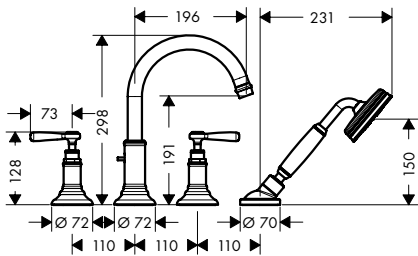

4-hole tile mounted bath mixer with lever handles

finish	code no.	Euro
Chrome	16554000	1,720.20
Brushed Nickel	16554820	2,580.30
AXOR FinishPlus*	16554XXX	2,580.30

- / consists of: 4-hole tile mounted bath mixer, hand shower, shower hose, shower holder
- / 2 functions
- / projection 196 mm
- / connection type: basic set
- / spray type mixer: normal spray
- / spray type hand shower: RainAir
- / maximum pull-out length of hand shower: 1.10 m
- / maximum flow rate at 3 bar: 21 l/min
- / flow rate for bath spout at 3 bar: 21 l/min
- / flow rate of hand shower at 3 bar: 15 l/min
- / min. operating pressure: 1 bar
- / max. operating pressure: 10 bar
- / ceramic valves hot/ cold 90°
- / non-return valve
- / connection dimension: DN15

1. **Consisting of:**
2. / Hand shower 100 1jet (# 16320XXX)

Required parts:

/ Basic set for 4-hole tile mounted bath mixer	15481180	1,439.50