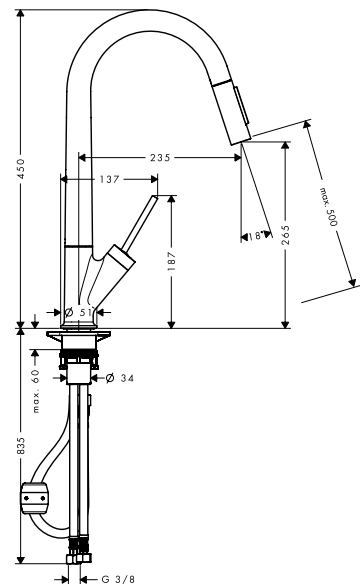

Alternative products:

/ Single lever kitchen mixer 270 with pull-out spray Eco	Chrome	12800000	594.80
	Stainless Steel Finish	12800800	892.20
	AXOR FinishPlus*	12800XXX	892.20