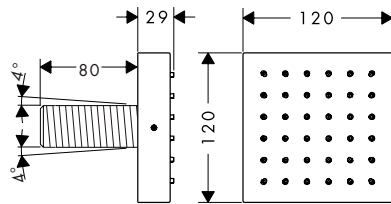

finish	code no.	Euro
	Chrome	27419000	134.60
	AXOR FinishPlus*	27419XXX	201.90

Wall plate square

- / material: metal
- / wall or ceiling mounting

Body showers / shower modules

Shower module 120/120 for concealed installation square

Chrome	28491000	438.50
AXOR FinishPlus*	28491XXX	657.80

- / shower head size: 120 mm
- / spray type: Rain
- / spray angle adjustable in five steps
- / field of application: functions as overhead, shoulder or side shower
- / maximum flow rate at 3 bar: 5,3 l/min
- / flow rate Rain spray (at 3 bar): 5,3 l/min
- / minimum flow pressure: 1 bar
- / connection thread: G 1/2
- / in a joined installation (10 mm distance) the use of basic set # 28486180 is recommended
- / in a freely arranged installation, connection via a G 1/2 connecting thread is possible
- / if installed as an overhead shower with several joint modules, the use of installation aid # 28470180 is recommended
- / connection dimension: DN15
- / material: metal

Optional parts:

/ Basic set for shower module 120/120 for concealed installation	28486180	135.00
/ Installation part	28470180	277.20