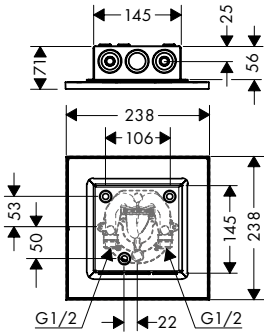

**Overhead shower 250/250
2jet ceiling**

finish	code no.	Euro
Chrome	35313000	1,165.40
AXOR FinishPlus*	35313XXX	1,748.10

- / shower head size: 250 x 250 mm
- / spray type: PowderRain, Intense PowderRain
- / Select button on thermostat
- / dynamic spray nozzles move out while using
- / material spray disc: metal
- / maximum flow rate at 3 bar: 17 l/min
- / flow rate PowderRain spray (at 3 bar): 17 l/min
- / flow rate Intense PowderRain (at 3 bar): 15 l/min
- / minimum flow pressure: 1,5 bar
- / overhead shower removable for cleaning
- / installation: flush with the ceiling
- / connection dimension: DN15

Alternative products:

/ Overhead shower 250/250 1jet ceiling	Chrome	35309000	1,054.50
	AXOR FinishPlus*	35309XXX	1,581.80

Required parts:

/ Basic set for overhead shower ceiling		35363180	105.00