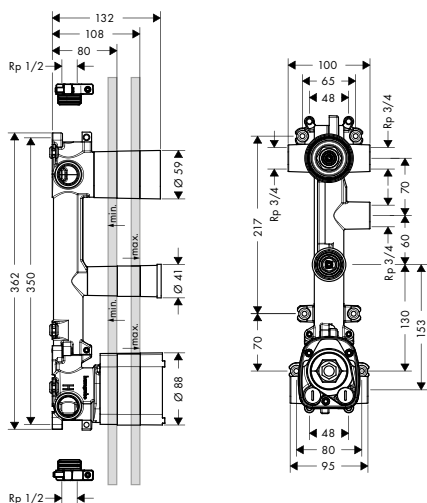

Basic set for thermostatic module 380/120 for concealed installation for 3 functions

36708180 623.00

- / 3 functions
- / 2 outlets can be used simultaneously
- / flow rate at free through-flow: 59 l/min
- / horizontal or vertical installation
- / sound-decoupled installation
- / in a joined installation it serves as a waterconducting unit and allows dimensionally accurate positioning
- / connection dimension: DN20