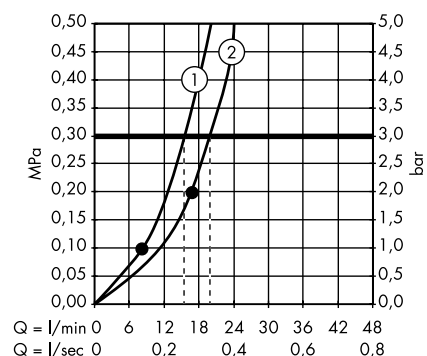

/ Flood spout 240/120 for concealed installation # 10942000