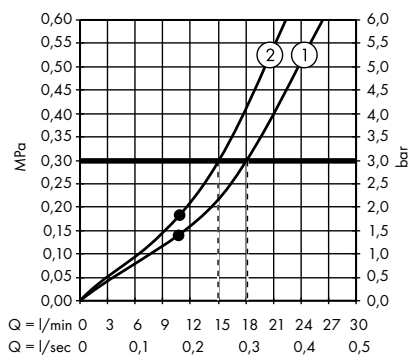

1. Rain
2. RainStream

/ Overhead shower 460/300 2jet with shower arm and softcube escutcheon
35275000