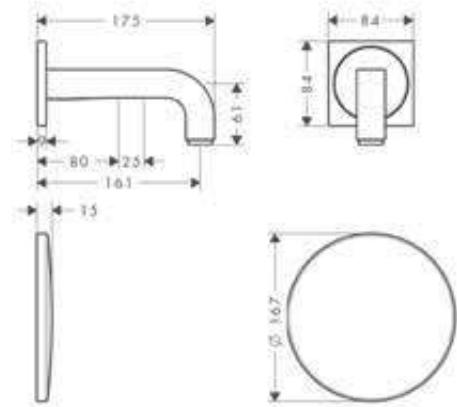

AXOR Citterio

**Electronic basin mixer
for concealed installation
wall-mounted with spout
161 mm**

- / projection 161 mm
- / spray type: normal spray
- / maximum flow rate at 3 bar: 5 l/ min
- / temperature adjustable via iBox
- / infrared sensor technology
- / automatic environmental adjustment of infrared sensor
- / adjustable optical range of infrared sensor (5 settings)
- / 230 V / 50 Hz mains connection
- / flushing time: 10 s
- / hygiene rinse activatable (automatic water flow)
- / frequency of hygiene rinse: 24 h
- / flushing time hygiene rinse: 10 s
- / permanent rinse activatable (single water flow for 180 seconds, suitable for thermal disinfection)
- / cleaning mode: manual water stop for washbasin cleaning
- / TÜV certified
- / dirt filters in the connection hoses
- / for ideal function please note a minimum distance of 140 mm from the aerators center to the back rim of the wash basin

Alternative sizes:

- / Electronic basin mixer for concealed installation wall-mounted with spout 221 mm

Required parts:

- / Basic set for electronic basin mixer for concealed installation wall-mounted

Optional parts:

- / Extension 25 mm for basic set for electronic basin mixer wall-mounted

finish	code no.	Euro
Chrome	39117000	1,026.00
AXOR FinishPlus*	39117XXX	1,539.00

Chrome	39118000	1,039.70
AXOR FinishPlus*	39118XXX	1,559.00

	16180180	316.60

	13594000	90.90