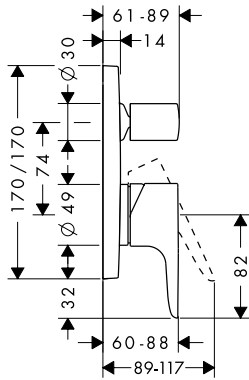

Single lever bath mixer for concealed installation

- / 2 functions
- / connection type: basic set
- / maximum flow rate at 3 bar: 29 l/min
- / flow rate for bath spout at 3 bar: 29 l/min
- / flow rate of hand shower at 3 bar: 21 l/min
- / min. operating pressure: 1 bar
- / max. operating pressure: 10 bar
- / ceramic cartridge
- / temperature limitation adjustable
- / diverter with automatic resetting
- / with silencer
- / suitable for continuous flow water heaters

Chrome	34425000	357.50
AXOR FinishPlus*	34425XXX	536.30

Alternative products:

- / Single lever bath mixer for concealed installation with integrated security combination according to EN1717

Chrome	34427000	497.30
AXOR FinishPlus*	34427XXX	746.00

Required parts:

- / Basic set iBox universal

	01700180	137.30

Optional parts:

- / Extension element softcube 2-hole
- / Fastening rail set for iBox universal
- / Extension 25 mm for basic set iBox universal

Chrome	14972000	68.40
AXOR FinishPlus*	14972XXX	102.60
	93171000	35.80
	13587000	50.40