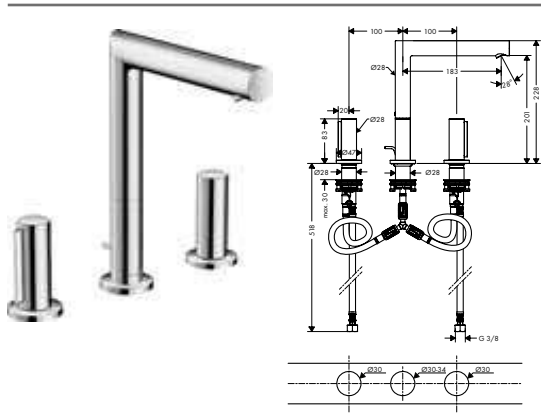

**3-hole basin mixer 200
with zero handles
and pop-up waste set**

- / consists of: 3-hole basin mixer, waste set
- / ComfortZone 200
- / projection 183 mm
- / swivel range 110°
- / spray type: laminar spray
- / maximum flow rate at 3 bar: 5 l/ min
- / ceramic valves hot/ cold 90°
- / suitable for continuous flow water heaters
- / pop-up waste set G 1¼
- / connection type: G ¾ connections
- / connection dimension: DN15

finish	code no.	Euro
Chrome	45133000	593.90
Brushed Nickel	45133820	890.90
AXOR FinishPlus*	45133XXX	890.90

Optional parts:

/ Hose extension set for 3-hole basin mixer	38959000	111.80