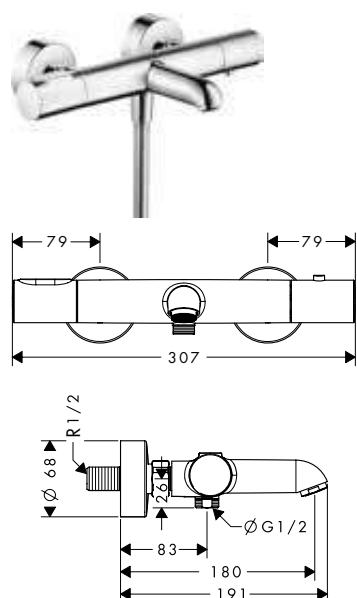

Thermostatic mixers/ valves/ diverters

Bath thermostat for exposed installation

- / projection 180 mm
- / 2 functions
- / centre distance: 150 ± 12 mm
- / spray type mixer: normal spray
- / maximum flow rate at 3 bar: 21 l/min
- / flow rate for bath spout at 3 bar: 21 l/min
- / flow rate of hand shower at 3 bar: 17 l/min
- / min. operating pressure: 1 bar
- / max. operating pressure: 10 bar
- / thermostat cartridge, shut-off/ diverter valve
- / safety lock at 40 °C
- / temperature limitation adjustable
- / non-return valve
- / with silencer
- / connection type: s-shaped connections
- / connection dimension: DN 15

finish	code no.	Euro
Chrome	34435000	528.50
AXOR FinishPlus*	34435XXX	792.80