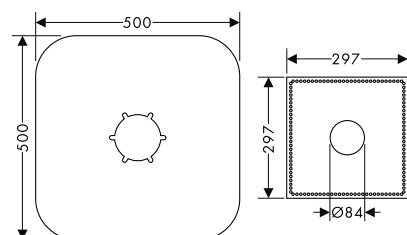

Sealing foil for basic set bath mixer floor-standing

96441000	127.30