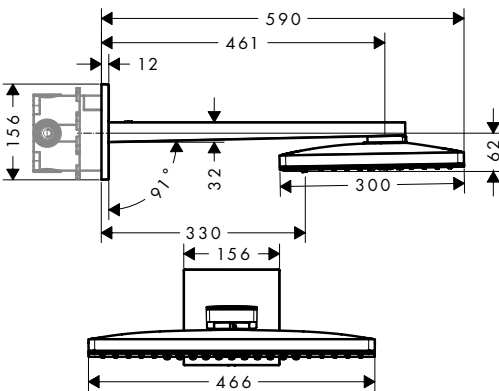

**Overhead shower 460/300
2jet with shower arm
and square escutcheon**

- / consists of: overhead shower, shower arm
- / shower head size: 460 x 300 mm
- / spray type: Rain, RainStream
- / material spray disc: metal
- / shower arm length 460 mm
- / maximum flow rate at 3 bar: 18 l/min
- / flow rate Rain spray (at 3 bar): 18 l/min
- / flow rate RainStream spray (at 3 bar): 15 l/min
- / minimum flow pressure: 1,5 bar
- / spray disc removable for cleaning
- / overhead shower removable for cleaning
- / installation: wall-mounted - for installation on iBox
- / connection dimension: DN15

Required parts:

/ Basic set iBox universal	01700180	137.30

Chrome	35280000	2,512.50
AXOR FinishPlus*	35280XXX	3,768.80