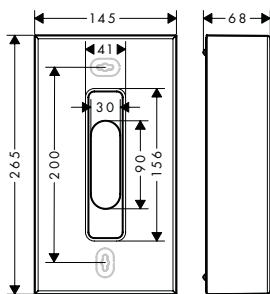

NEW

Tissue box

- / wall-mounted
- / screw fastening
- / material: metal, plastic
- / with mounting material
- / concealed fastening
- / drilling distance 200 mm
- / diameter drill hole: 6 mm

finish	code no.	Euro
Chrome	42873000	80.00
Matt Black	42873670	112.00
AXOR FinishPlus*	42873XXX	120.00

NEW