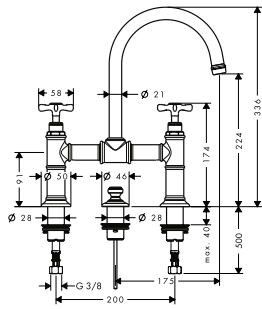

**2-handle basin mixer 220
with cross handles
and pop-up waste set**

- / consists of: 2-handle basin mixer, waste set
- / ComfortZone 220
- / projection 175 mm
- / swivel range 120°
- / spray type: normal spray
- / maximum flow rate at 3 bar: 5 l/ min
- / ceramic valves hot/ cold 90°
- / suitable for continuous flow water heaters
- / pop-up waste set G 1 1/4
- / connection type: G 3/8 connections
- / connection dimension: DN15

finish	code no.	Euro
Chrome	16510000	1,002.20
Brushed Nickel	16510820	1,503.30
AXOR FinishPlus*	16510XXX	1,503.30