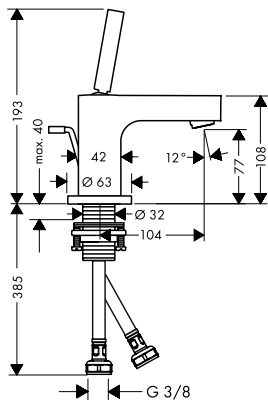

Basin

**Single lever basin mixer 80
with pin handle
for hand washbasins
with pop-up waste set**

- / consists of: single lever basin mixer, waste set
- / ComfortZone 80
- / projection 104 mm
- / spray type: normal spray
- / maximum flow rate at 3 bar: 5 l/min
- / joystick ceramic cartridge
- / suitable for continuous flow water heaters
- / pop-up waste set G 1 1/4
- / connection type: G 3/8 connections
- / connection dimension: DN 15

finish code no. Euro

Chrome 39015000 532.60
AXOR FinishPlus* 39015XXX 798.90

NEW