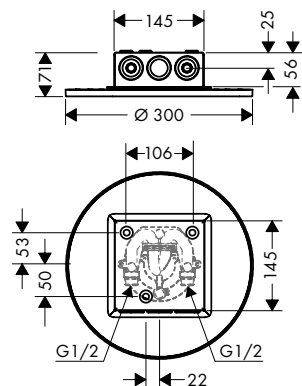

Overhead shower 300 2jet ceiling

- / shower head size: 300 mm
- / spray type: PowderRain, Intense PowderRain
- / dynamic spray nozzles move out while using
- / material spray disc: metal
- / maximum flow rate at 3 bar: 17 l/min
- / flow rate PowderRain spray (at 3 bar): 17 l/min
- / flow rate Intense PowderRain (at 3 bar): 15 l/min
- / minimum flow pressure: 1,5 bar
- / overhead shower removable for cleaning
- / installation: flush with the ceiling
- / connection dimension: DN15

Alternative products:

/ Overhead shower 300 1jet ceiling	Chrome	35302000	1,276.40
	AXOR FinishPlus*	35302XXX	1,914.60

Required parts:

/ Basic set for overhead shower ceiling		35363180	105.00

finish code no. Euro

Chrome	35305000	1,442.80
AXOR FinishPlus*	35305XXX	2,164.20