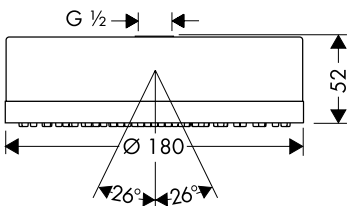

finish	code no.	Euro
	Chrome	39883000	237.30
	AXOR FinishPlus*	39883XXX	356.00

Wall outlet stop with non return valve, shut-off valve and cross handle

- / connection type: DN15
- / hose connection DN15/DN20
- / with non-return valve

	Chrome	39882000	237.30
	AXOR FinishPlus*	39882XXX	356.00

Wall outlet stop with non return valve, shut-off valve and lever handle

- / connection type: DN15
- / hose connection DN15/DN20
- / with non-return valve

Overhead showers

Overhead shower 180 1jet

- / shower head size: 180 mm
- / spray type: RainAir
- / ball-joint: overhead shower angle adjustable
- / material spray disc: metal
- / maximum flow rate at 3 bar: 24 l/ min
- / flow rate RainAir spray (at 3 bar): 24 l/ min
- / minimum flow pressure: 1,5 bar
- / spray disc removable for cleaning
- / installation: ceiling or wall
- / connection thread G 1/2
- / connection dimension: DN15

Chrome	28489000	592.60
AXOR FinishPlus*	28489XXX	888.90

Optional parts:

/ Shower arm 390 mm	Chrome	26431000	285.60
	AXOR FinishPlus*	26431XXX	428.40
/ Ceiling connector 100 mm	Chrome	26432000	171.40
	AXOR FinishPlus*	26432XXX	257.10
/ Ceiling connector 300 mm	Chrome	26433000	228.40
	AXOR FinishPlus*	26433XXX	342.60