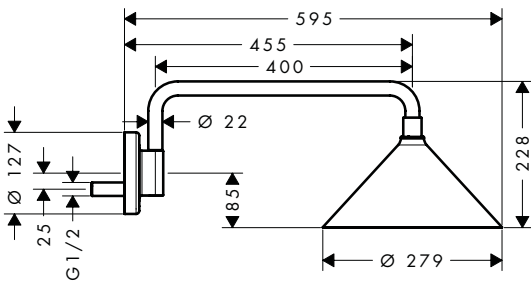

Overhead shower 240 2jet with shower arm

- / consists of: overhead shower, shower arm
- / shower head size: 279 mm
- / spray type: Rain, RainAir
- / Select button on overhead shower
- / ball-joint: overhead shower angle adjustable
- / material spray disc: metal
- / shower arm length 400 mm
- / shower arm swivels by 150°
- / maximum flow rate at 3 bar: 15 l/min
- / flow rate Rain spray (at 3 bar): 15 l/min
- / flow rate RainAir spray (at 3 bar): 15 l/min
- / minimum flow pressure: 1 bar
- / spray disc removable for cleaning
- / installation: wall
- / connection thread G 1/2
- / connection dimension: DN15
- / suitable for continuous flow water heaters with an output of 18 kW

Chrome 26021000 908.70
AXOR FinishPlus* 26021XXX 1,363.10

Optional parts:

- / Basic set for LampShower 275 1jet with shower arm and overhead shower 240 2jet with shower arm 26909180 398.20