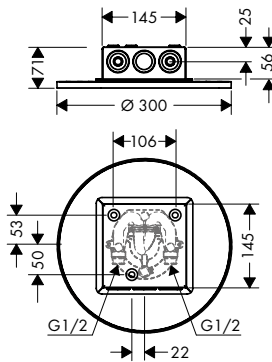

Overhead shower 300 1jet ceiling

- / shower head size: 300 mm
- / spray type: PowderRain
- / dynamic spray nozzles move out while using
- / material spray disc: metal
- / maximum flow rate at 3 bar: 18,1 l/min
- / flow rate PowderRain spray (at 3 bar): 18,1 l/min
- / minimum flow pressure: 1,8 bar
- / overhead shower removable for cleaning
- / installation: flush with the ceiling
- / connection thread G 1/2
- / connection dimension: DN15

finish	code no.	Euro
Chrome	35302000	1,276.40
AXOR FinishPlus*	35302XXX	1,914.60

Alternative products:

/ Overhead shower 300 2jet ceiling	Chrome AXOR FinishPlus*	35305000 35305XXX	1,442.80 2,164.20

Required parts:

/ Basic set for overhead shower ceiling		35363180	105.00