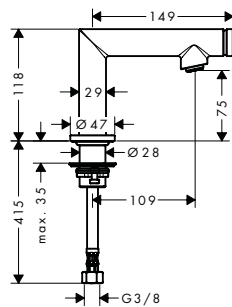

Single lever basin mixer 250 with loop handle for wash bowls and waste set

- / consists of: single lever basin mixer, waste set
- / ComfortZone 250
- / projection 201 mm
- / spray type: normal spray
- / maximum flow rate at 3 bar: 5 l/ min
- / ceramic cartridge
- / temperature limitation adjustable
- / suitable for continuous flow water heaters
- / non-closing waste set
- / connection type: G 3/8 connections
- / connection dimension: DN15

finish	code no.	Euro

Chrome	38034000	508.30
Brushed Nickel	38034820	762.50
AXOR FinishPlus*	38034XXX	762.50

Pillar tap 70 without waste set

- / ComfortZone 70
- / projection 100 mm
- / spray type: normal spray
- / maximum flow rate at 3 bar: 5 l/ min
- / ceramic valve 180°
- / for cold water connection
- / connection type: copper pipe connections
- / connection dimension: DN15

Chrome	38130000	237.70
Brushed Nickel	38130820	356.60
AXOR FinishPlus*	38130XXX	356.60

Pillar tap Select 80 without waste set

- / ComfortZone 80
- / projection 109 mm
- / spray type: normal spray
- / maximum flow rate at 3 bar: 5 l/ min
- / Start/stop valve to operate the functions
- / for cold water connection
- / connection type: G 3/8 connection hose
- / connection dimension: DN15

Chrome	45130000	308.40
Brushed Nickel	45130820	462.60
AXOR FinishPlus*	45130XXX	462.60

Basin mixer for concealed installation wall-mounted Select with spout 158 mm

- / consists of: basin mixer for concealed installation wall-mounted, waste set
- / projection 158 mm
- / spray type: normal spray
- / maximum flow rate at 3 bar: 5 l/ min
- / Start/stop valve to operate the functions
- / separation of temperature control and open/close
- / suitable for continuous flow water heaters
- / non-closing waste set
- / connection type: basic set
- / connection dimension: DN15
- / handle can be positioned on the right or left, depends on the basic set installation