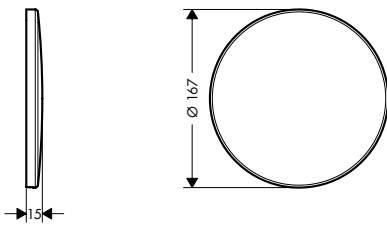

Electronic basin mixers

Electronic basin mixer for concealed installation wall-mounted with spout 161 mm

- / projection 161 mm
- / spray type: normal spray, laminar spray
- / maximum flow rate at 3 bar: 5 l/ min
- / temperature adjustable via iBox
- / infrared sensor technology
- / automatic environmental adjustment of infrared sensor
- / adjustable optical range of infrared sensor (5 settings)
- / 230 V / 50 Hz mains connection
- / flushing time: 10 s
- / hygiene rinse activatable (automatic water flow)
- / frequency of hygiene rinse: 24 h
- / flushing time hygiene rinse: 10 s
- / permanent rinse activatable (single water flow for 180 seconds, suitable for thermal disinfection)
- / cleaning mode: manual water stop for washbasin cleaning
- / TÜV certified
- / dirt filters in the connection hoses
- / for ideal function please note a minimum distance of 140 mm from the aerators center to the back rim of the wash basin

Alternative sizes:

- / Electronic basin mixer for concealed installation wall-mounted with spout 221 mm

Required parts:

- / Basic set for electronic basin mixer for concealed installation wall-mounted

Optional parts:

- / Extension 25 mm for basic set for electronic basin mixer wall-mounted

finish	code no.	Euro
Chrome	45110000	902.40
AXOR FinishPlus*	45110XXX	1,353.60

Chrome	45111000	915.60
AXOR FinishPlus*	45111XXX	1,373.40

	16180180	316.60

	13594000	90.90