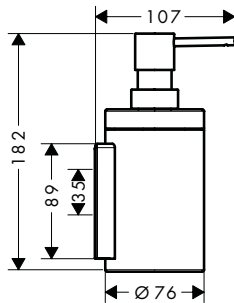

Soap dish

- / wall-mounted
- / with mounting material
- / concealed fastening
- / drilling distance: 35 mm
- / diameter drill hole: 6 mm

Chrome	42805000	100.00
Matt Black	42805670	140.00
AXOR FinishPlus*	42805XXX	150.00

NEW