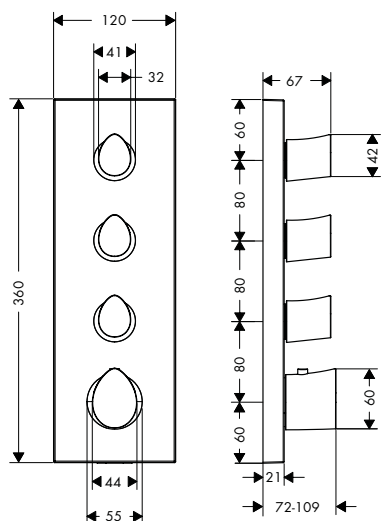

Thermostatic module

Thermostatic module 360/120 for concealed installation

- / 3 functions
- / simultaneous use of several outlets
- / thermostat cartridge
- / safety lock at 40 °C
- / temperature limitation adjustable
- / non-return valve
- / connection type: basic set
- / connection dimension: DN20
- / min. operating pressure: 1,5 bar
- / max. operating pressure: 10 bar

Required parts:

- / Basic set for thermostatic module 360/120 for concealed installation

Optional parts:

- / Extension set 25 mm

finish	code no.	Euro
Chrome	12717000	1,153.80
AXOR FinishPlus*	12717XXX	1,730.70

Chrome	12790000	156.20
AXOR FinishPlus*	12790XXX	234.30