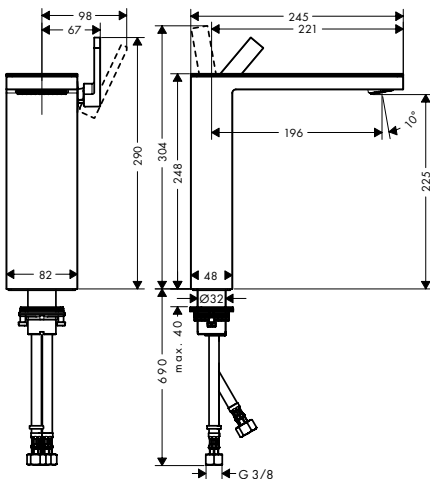

Single lever basin mixer 230 for wash bowls with push-open waste set without plate

- / consists of: single lever basin mixer, waste set
- / ComfortZone 230
- / projection 196 mm
- / spray type: PowderRain
- / maximum flow rate at 3 bar: 5 l/min
- / ceramic cartridge
- / temperature limitation adjustable
- / with isolated water conduction - without contact with nickel and lead
- / suitable for continuous flow water heaters
- / push-open waste set G 1 1/4
- / connection type: G 3/8 connections
- / connection dimension: DN15
- / handle position on the side: top-side at the spout (generally suitable for wash bowls)

Required parts (choose one)

/ Plate 245 Metal

Chrome	47904000	144.20
AXOR FinishPlus*	47904XXX	216.30

/ Plate 245 Glass

Mirror	47901000	144.20
Black	47901600	144.20
Plate 245 Black Walnut	47907000	432.90
Plate 245 Marble Lasa Covelano Vena Oro	47910000	432.90
Plate 245 Marble Nero Marquina	47914000	432.90
Plate 245 Leather	47917000	432.90
Mounting plate 245	47922000	30.00

Chrome 47022000 721.50
AXOR FinishPlus* 47022XXX 1,082.30

*For additional information please refer to the "AXOR FinishPlus" overview.