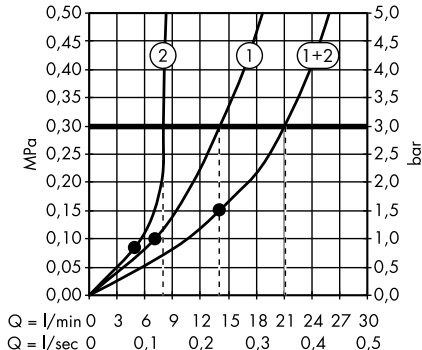

1. Overhead shower
2. Hand shower

/ Showerpipe with thermostat and overhead shower 240 1jet
16572000, 16572820