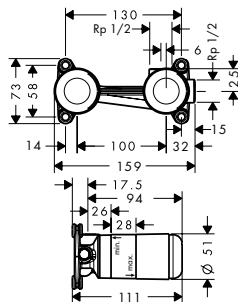

Basic set for single lever basin mixer for concealed installation wall-mounted

- / installation depth: 44 - 72 mm
- / variable positioning of the mixer system, can be left or right of the spout
- / easy orientation due to support surfaces for the spirit level
- / with building protection cover against contamination during assembly
- / with dimension indication for exact determination of the installation depth
- / with pre-mounted fastening lugs for mounting in drywall and solidwall
- / sound-decoupled installation
- / connection dimension: DN15

Optional parts:

- / Extension set 25 mm for single lever basin mixer wall-mounted

13623180	220.50

13586000	112.80