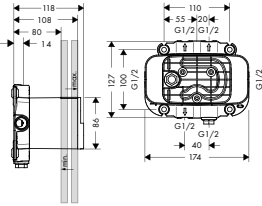

Basic set for thermostatic module for concealed installation / 2 inlets / 4 outlets / all outlets can be used simultaneously / connection thread Rp 1/2 / installation depth: from 80 to 108 mm / sound-decoupled installation		45710180	321.50
	Optional parts: / Extension set 25 mm for basic set thermostatic module		45790000	243.00