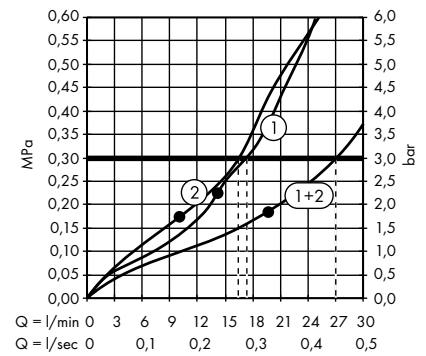

/ Overhead shower 300/300 2jet with ceiling connection
35320000

1. PowderRain
2. Intense PowderRain