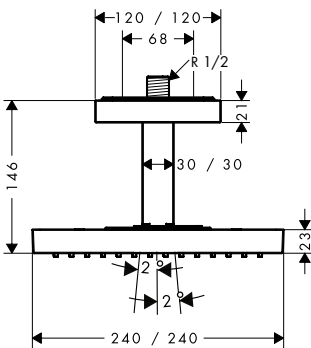

Overhead shower 240/240 1jet with ceiling connection

- / consists of: overhead shower, ceiling connector
- / shower head size: 240 x 240 mm
- / spray type: RainAir
- / material spray disc: metal
- / brass ceiling connector
- / ceiling connection length: 102 mm
- / flow rate RainAir spray (at 3 bar): 12 l/min
- / flow rate expandible to 25 l/min
- / minimum flow pressure: 2 bar
- / spray disc removable for cleaning
- / installation: ceiling
- / connection thread G 1/2
- / connection dimension: DN15
- / not suitable for continuous flow water heaters

Chrome	10929000	1,273.00
AXOR FinishPlus*	10929XXX	1,909.50