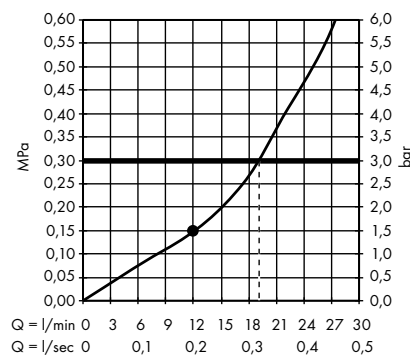

1. Rain
2. RainStream

/ Overhead shower 460/300 1jet with shower arm and square escutcheon
35278000