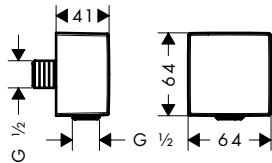

Wall outlet square

- / plastic connection angle
- / non-return valve
- / connection type: G 1/2

Chrome

36732000

33.10

AXOR FinishPlus*

36732XXX

49.70