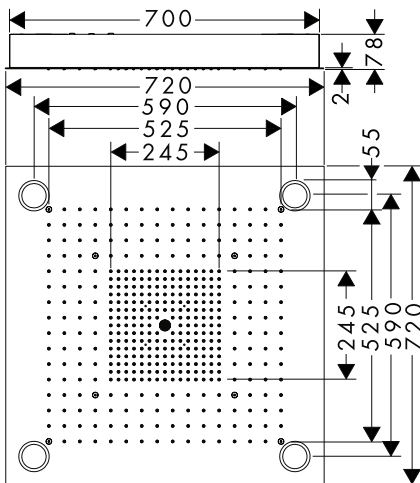

ShowerHeaven 720/720 3jet with lighting

Stainless Steel Optic 10627800

7,691.90

- / shower head size: 720 x 720 mm
- / spray type: RainAir, Rain, Mono
- / frame: brushed stainless steel
- / material spray disc: metal
- / spray disc surface: polished stainless steel
- / maximum flow rate at 3 bar: 36,8 l/min
- / flow rate RainAir spray (at 3 bar): 20,5 l/min
- / flow rate normal spray (at 3 bar): 36,8 l/min
- / flow rate laminar spray: 15,9 l/min
- / minimum flow pressure: 2,5 bar
- / the 3 spray zones must be controlled via 3 valves or a diverter valve with 3 outlets, can be activated individually or in combination
- / spray zones: Bodyzone - outer overhead shower zone, Rainzone - inner overhead shower zone with AirPower function, Mono spray at Ø 17 mm
- / installation: ceiling
- / connection dimension: DN20
- / with integrated lighting
- / illuminant: LED
- / power supply: 12 V
- / transformer power supply for concealed installation 12 V, 18 W
- / input voltage: 100 - 240 V AC / 50 / 60 Hz
- / output voltage: 12 V - DC
- / colour temperature: 2700 K
- / Light color: warm white
- / not suitable for continuous flow water heaters
- / TÜV certified

Alternative products:

/ ShowerHeaven 720/720 3jet without lighting	Stainless Steel Optic	10625800	6,922.80

Optional parts:

/ Thermostatic module 360/120 for concealed installation square for 3 functions	Chrome	10751000	1,153.80
	AXOR FinishPlus*	10751XXX	1,730.70

NEW

Overhead shower 75 1jet EcoSmart with shower arm

Chrome

48490000

220.00

Matt Black

48490670

308.00

AXOR FinishPlus*

48490XXX

330.00