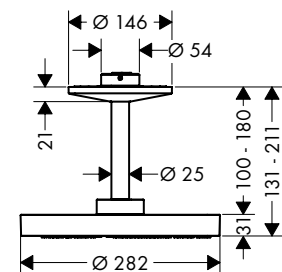

Overhead shower 280 2jet with ceiling connection

- / consists of: overhead shower, ceiling connector
- / shower head size: 280 mm
- / spray type: PowderRain, Rain
- / material spray disc: metal
- / brass ceiling connector
- / ceiling connection length: 211 mm
- / maximum flow rate at 3 bar: 12,5 l/min
- / flow rate PowderRain spray (at 3 bar): 7,5 l/min
- / flow rate Rain spray (at 3 bar): 12,5 l/min
- / minimum flow pressure: 1,5 bar
- / connection of overhead shower: bayonet fixation
- / overhead shower removable for cleaning
- / installation: ceiling
- / connection dimension: DN15
- / not included: basic set

Chrome	48494000	1,000.00
Matt Black	48494670	1,400.00
AXOR FinishPlus*	48494XXX	1,500.00

Alternative products:

NEW	/ Overhead shower 280 1jet with ceiling connection	Chrome	48493000	850.00
		Matt Black	48493670	1,190.00
		AXOR FinishPlus*	48493XXX	1,275.00

Required parts:

/ Basic set for overhead shower with ceiling connector	26434180	240.60

Optional parts:

NEW	/ Ceiling connector 300 mm for overhead shower 280 2jet	Chrome	48496000	300.00
		Matt Black	48496670	420.00
		AXOR FinishPlus*	48496XXX	450.00