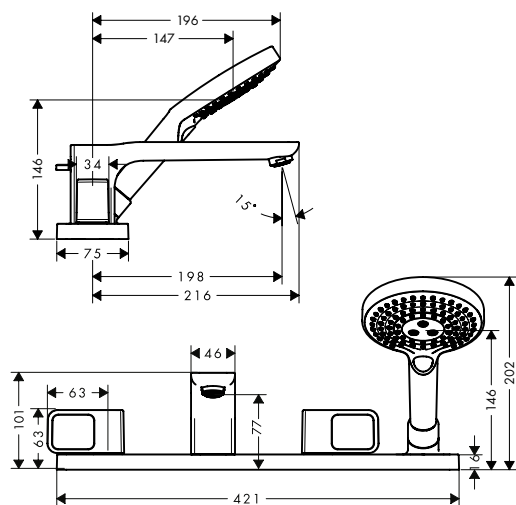

Optional parts:

/ Installation plate 39449000 39.00