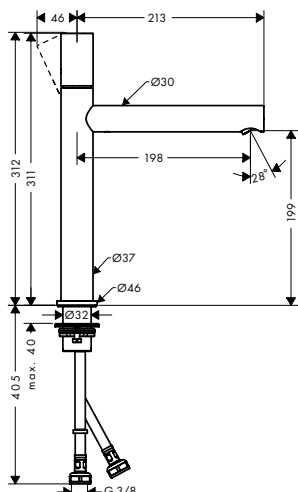

Single lever basin mixer 200 with zero handle for wash bowls and waste set

- / consists of: single lever basin mixer, waste set
- / ComfortZone 200
- / projection 198 mm
- / spray type: laminar spray
- / maximum flow rate at 3 bar: 5 l/min
- / ceramic cartridge
- / temperature limitation adjustable
- / suitable for continuous flow water heaters
- / non-closing waste set
- / connection type: G 3/8 connections
- / connection dimension: DN15

finish	code no.	Euro
Chrome	45003000	428.30
Brushed Nickel	45003820	642.50
AXOR FinishPlus*	45003XXX	642.50