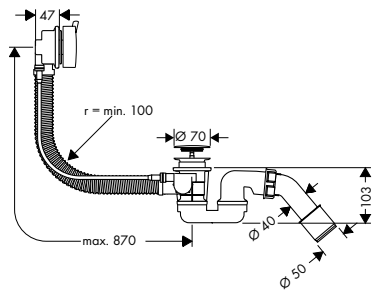

finish code no. Euro

NEW

Complete set waste and overflow set for special bath tubs

- / consists of: basic set, bath tub trap, finish set
- / suitable for special bath tubs
- / PE screw connection G 1/2 x 40/ 50 mm
- / flexible overflow hose
- / bowden cable length 780 mm

Chrome	58318000	106.30
Matt Black	58318670	148.80
AXOR FinishPlus*	58318XXX	159.50

Wastes for basin/ bidet