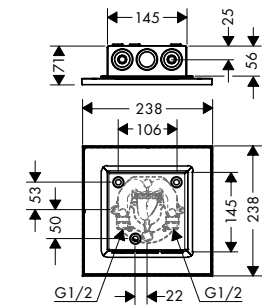

finish	code no.	Euro
	Chrome	35308000	1,054.50
	AXOR FinishPlus*	35308XXX	1,581.80
Overhead shower 250/250 1jet with ceiling connection / consists of: overhead shower, ceiling connector / shower head size: 250 x 250 mm / spray type: PowderRain / dynamic spray nozzles move out while using / material spray disc: metal / brass ceiling connector / ceiling connection length: 100 mm / maximum flow rate at 3 bar: 19 l/min / flow rate PowderRain spray (at 3 bar): 19 l/min / minimum flow pressure: 1,8 bar / overhead shower removable for cleaning / ServiceCard with sieve can be removed without tools for cleaning purpose / installation: ceiling / connection thread G 1/2 / connection dimension: DN15			
Alternative products: <table border="0" style="width: 100%;"> <tr> <td style="width: 60%;">/ Overhead shower 250/250 2jet with ceiling connection</td> <td style="width: 15%;">Chrome</td> <td style="width: 15%;">35312000</td> <td style="width: 10%;">1,165.40</td> </tr> <tr> <td></td> <td>AXOR FinishPlus*</td> <td>35312XXX</td> <td>1,748.10</td> </tr> </table>			
Required parts: <table border="0" style="width: 100%;"> <tr> <td style="width: 60%;">/ Basic set for overhead shower with ceiling connector</td> <td style="width: 15%;"></td> <td style="width: 15%;">26434180</td> <td style="width: 10%;">240.60</td> </tr> </table>			
Optional parts: <table border="0" style="width: 100%;"> <tr> <td style="width: 60%;">/ Extension 230 mm for ceiling connector overhead shower</td> <td style="width: 15%;">Chrome</td> <td style="width: 15%;">35288000</td> <td style="width: 10%;">488.40</td> </tr> <tr> <td></td> <td>AXOR FinishPlus*</td> <td>35288XXX</td> <td>732.60</td> </tr> </table>			

Overhead shower 250/250 1jet ceiling / shower head size: 250 x 250 mm / spray type: PowderRain / dynamic spray nozzles move out while using / material spray disc: metal / maximum flow rate at 3 bar: 18,1 l/min / flow rate PowderRain spray (at 3 bar): 18,1 l/min / minimum flow pressure: 1,8 bar / overhead shower removable for cleaning / installation: flush with the ceiling / connection dimension: DN15	Chrome	35309000	1,054.50
	AXOR FinishPlus*	35309XXX	1,581.80
Alternative products: <table border="0" style="width: 100%;"> <tr> <td style="width: 60%;">/ Overhead shower 250/250 2jet ceiling</td> <td style="width: 15%;">Chrome</td> <td style="width: 15%;">35313000</td> <td style="width: 10%;">1,165.40</td> </tr> <tr> <td></td> <td>AXOR FinishPlus*</td> <td>35313XXX</td> <td>1,748.10</td> </tr> </table>			
Required parts: <table border="0" style="width: 100%;"> <tr> <td style="width: 60%;">/ Basic set for overhead shower ceiling</td> <td style="width: 15%;"></td> <td style="width: 15%;">35363180</td> <td style="width: 10%;">105.00</td> </tr> </table>			

		35361180	315.00
	Basic set for overhead shower 2jet with shower arm / includes polystyrene sheathing as a placeholder during installation / sound-decoupled installation / connection dimension: Rp 1/2		

Measurements within scale drawings are in mm.