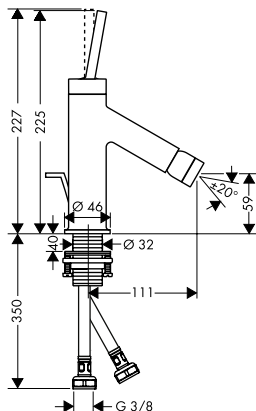

Bidet

Single lever bidet mixer with pin handle and pop-up waste set

- / consists of: single lever bidet mixer, waste set
- / projection 111 mm
- / aerator with ball pivot
- / spray type: normal spray
- / maximum flow rate at 3 bar: 7,5 l/ min
- / joystick ceramic cartridge
- / suitable for continuous flow water heaters
- / pop-up waste set G 1¼
- / connection type: G ¾ connections
- / connection dimension: DN15

finish	code no.	Euro
Chrome	10211000	486.90
AXOR FinishPlus*	10211XXX	730.40