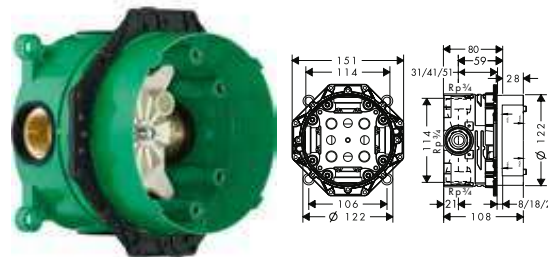

Basic set iBox universal

- / suitable for all shower, bath tub and thermostat finish sets for concealed installation
- / connection thread Rp 3/4
- / rotationally-symmetric installation
- / sound-decoupled installation
- / connection dimension: DN20

Optional parts:

- / Extension 25 mm for basic set iBox universal
- / Fastening rail set for iBox universal

01700180	137.30
13587000	50.40
93171000	35.80