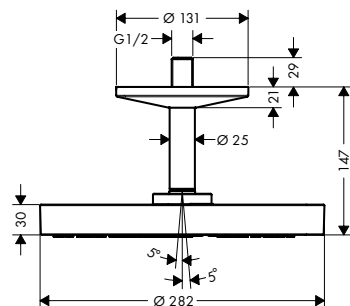

Overhead shower 280 1jet with ceiling connection

- / consists of: overhead shower, ceiling connector
- / shower head size: 280 mm
- / spray type: PowderRain and Rain in combination
- / ball-joint: overhead shower angle adjustable
- / material spray disc: metal
- / brass ceiling connector
- / ceiling connection length: 120 mm
- / maximum flow rate at 3 bar: 12,2 l/min
- / flow rate PowderRain and Rain spray in combination (at 3 bar): 12,2 l/min
- / minimum flow pressure: 1,4 bar
- / overhead shower removable for cleaning
- / installation: ceiling
- / connection thread G 1/2
- / connection dimension: DN15
- / not included: basic set

finish	code no.	Euro
Chrome	48493000	850.00
Matt Black	48493670	1,190.00
AXOR FinishPlus*	48493XXX	1,275.00

Alternative products:

NEW	/ Overhead shower 280 2jet with ceiling connection	Chrome	48494000	1,000.00
		Matt Black	48494670	1,400.00
		AXOR FinishPlus*	48494XXX	1,500.00

Optional parts:

NEW	/ Ceiling connector 300 mm for overhead shower 280 1jet	Chrome	48495000	200.00
		Matt Black	48495670	280.00
		AXOR FinishPlus*	48495XXX	300.00