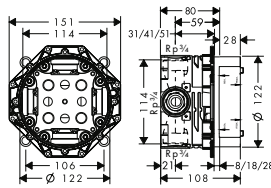

Basic set iBox universal

01700180	137.30

- / suitable for all shower, bath tub and thermostat finish sets for concealed installation
- / connection thread Rp 3/4
- / rotationally-symmetric installation
- / sound-decoupled installation
- / connection dimension: DN20

Optional parts:

/ Extension 25 mm for basic set iBox universal	13587000	50.40
/ Fastening rail set for iBox universal	93171000	35.80