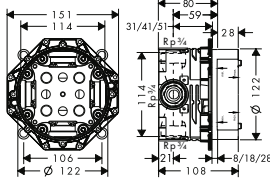

no.16801000, -820

AXOR Montreux  
thermostatic mixer with  
shut-off / diverter valve

no.16821000, -820

iBox universal

finish

code no.

Euro

**Basic set iBox universal**