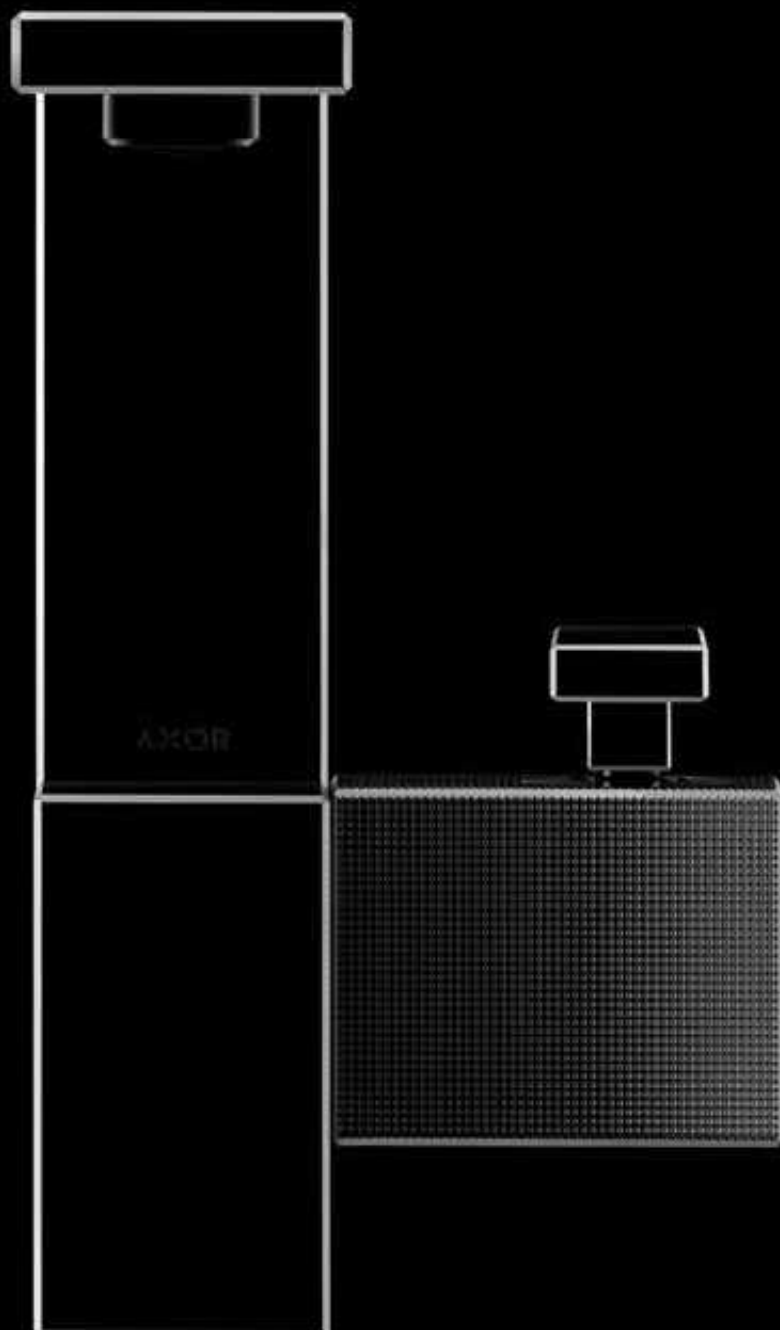

AXOR Edge

Basin	72
Bidet	76
Bath	76
Shower	80
Thermostatic mixers / valves / diverters	81