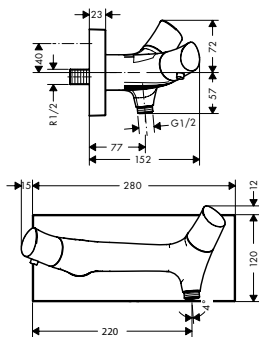

Shower

Shower thermostat for exposed installation

finish	code no.	Euro
Chrome	12602000	853.90
AXOR FinishPlus*	12602XXX	1,280.90

- / 1 function
- / centre distance: 150 ± 12 mm
- / maximum flow rate at 3 bar: 17 l/min
- / thermostat cartridge
- / safety lock at 40 °C
- / temperature limitation adjustable
- / non-return valve
- / with silencer
- / connection type: s-shaped connections
- / connection dimension: DN15
- / min. operating pressure: 1 bar
- / max. operating pressure: 10 bar

Optional parts:

/ Metal effect shower hose 1.25 m	Chrome	28282000	53.40
	AXOR FinishPlus*	28282XXX	80.10