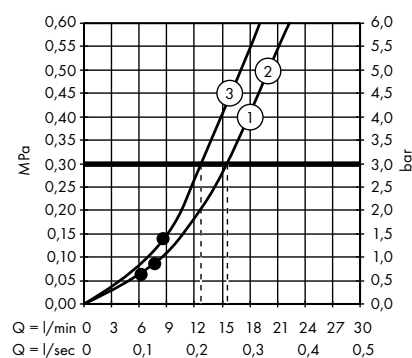

/ Hand shower 120 3jet
26050000

1. RainAir
2. Rain
3. WhirlAir