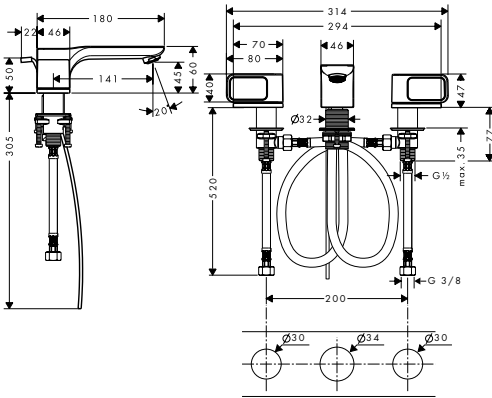

Optional parts:

- / Hose extension set for 3-hole basin mixer 38959000 111.80