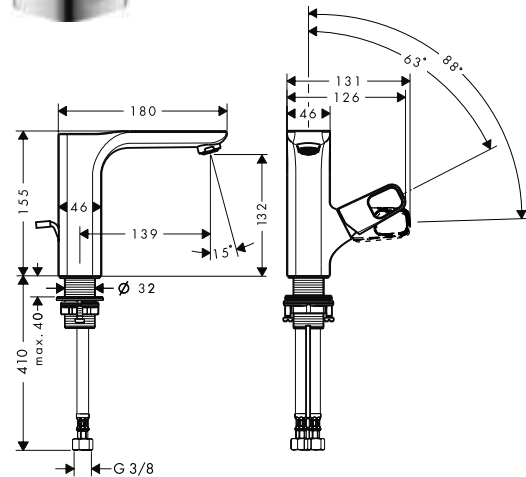

**Single lever basin mixer 130
with pop-up waste set**

- / consists of: single lever basin mixer, waste set
- / ComfortZone 130
- / projection 139 mm
- / spray type: normal spray
- / maximum flow rate at 3 bar: 5 l/min
- / ceramic cartridge
- / temperature limitation adjustable
- / suitable for continuous flow water heaters
- / pop-up waste set G 1 1/4
- / connection type: G 3/8 connections
- / connection dimension: DN15

This product is not available in the AXOR FinishPlus surfaces Polished and Brushed Black Chrome.

Alternative products:

- / Single lever basin mixer 130 with waste set

Chrome	11020000	653.90
AXOR FinishPlus*	11020XXX	980.90

This product is not available in the AXOR FinishPlus surfaces Polished and Brushed Black Chrome.

Chrome	11021000	653.90
AXOR FinishPlus*	11021XXX	980.90