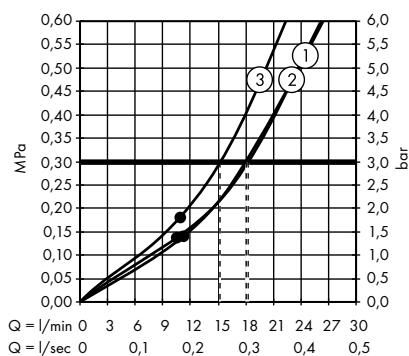

1. Mono
2. Rain
3. RainStream

/ Overhead shower 460/300 3jet with shower arm and softcube escutcheon
35276000