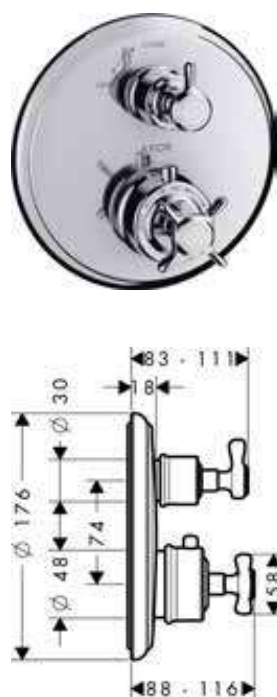

**Thermostat for concealed
installation with cross handle
and shut-off valve**

- / 1 function
- / maximum flow rate at 3 bar: 25 l/ min
- / thermostat cartridge, ceramic valves 90°
- / safety lock at 40 °C
- / temperature limitation adjustable
- / non-return valve
- / with silencer
- / connection type: basic set
- / min. operating pressure: 1 bar
- / max. operating pressure: 10 bar

Required parts:

- / Basic set iBox universal

01700180	137.30

Optional parts:

- / Extension element round 2-hole arrow
- / Extension 25 mm for basic set iBox universal
- / Fastening rail set for iBox universal

Chrome	16800000	801.80
Brushed Nickel	16800820	1,202.70
AXOR FinishPlus*	16800XXX	1,202.70

Chrome	14963000	55.90
Brushed Nickel	14963820	83.90
AXOR FinishPlus*	14963XXX	83.90
	13587000	50.40
	93171000	35.80