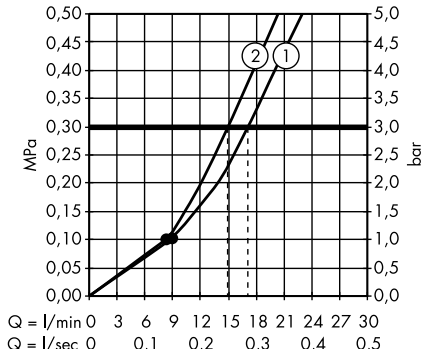

1. Overhead shower
2. Hand shower