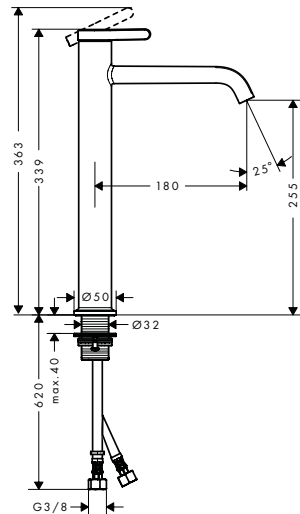

finish code no. Euro

NEW

Single lever basin mixer 260 with lever handle and waste set

- / consists of: single lever basin mixer, waste set
- / ComfortZone 260
- / projection 180 mm
- / spray type: normal spray
- / maximum flow rate at 3 bar: 5 l/ min
- / ceramic cartridge
- / temperature limitation adjustable
- / non-closing waste set
- / material waste set: metal
- / connection type: G 3/8 connections
- / connection dimension: DN 15

Chrome	48002000	450.00
Matt Black	48002670	630.00
AXOR FinishPlus*	48002XXX	675.00

NEW