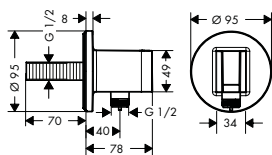

Porter units

Porter unit round

- / metal connection angle
- / integrated support function
- / non-return valve
- / connection type: G 1/2
- / hose nut: for shower hoses with conical nut on both sides
- / metal housing with internal water supply made of plastic

Chrome

36733000

102.70