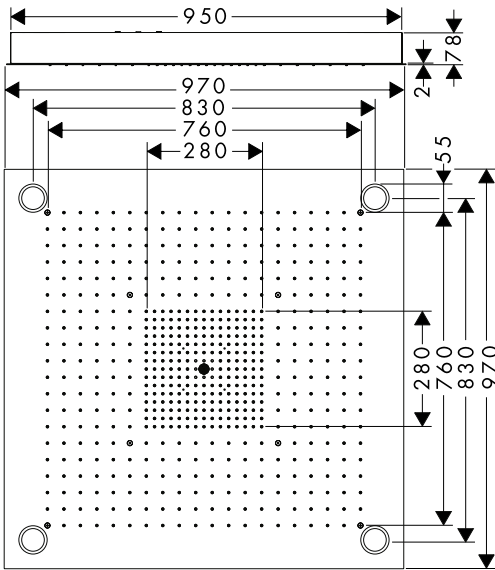

Alternative products:

/ ShowerHeaven 970/970 3jet without lighting Stainless Steel Optic 10621800 8,461.30

Optional parts:

/ Thermostatic module 360/120 for concealed installation square for 3 functions Chrome 10751000 1,153.80
AXOR FinishPlus* 10751XXX 1,730.70