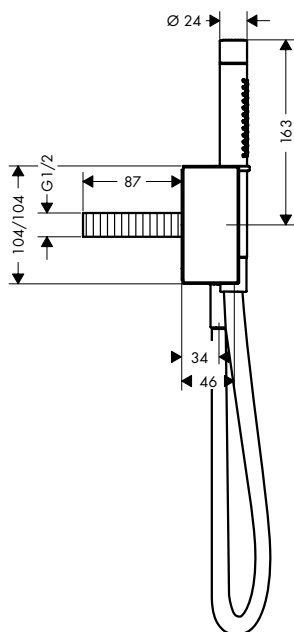

Porter unit with baton hand shower 2jet and shower hose

Chrome	46520000	536.50
AXOR FinishPlus*	46520XXX	804.80

- / consists of: baton hand shower, porter unit, shower holder, shower hose
- / integrated support function
- / maximum flow rate at 3 bar: 17,7 l/min
- / non-return valve
- / minimum flow pressure: 1 bar
- / hose nut: for shower hoses with cylindrical nut on both sides

This product is not available in brushed AXOR FinishPlus surfaces.

Consisting of:

- / Metal effect shower hose 1.25 m (# 28282000)

Alternative products:

/ Porter unit with baton hand shower 2jet and shower hose - diamond cut	Chrome	46521000	590.70
	AXOR FinishPlus*	46521XXX	886.10

This product is not available in brushed AXOR FinishPlus surfaces.