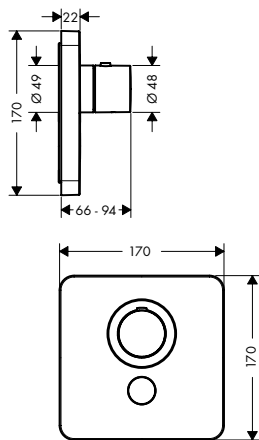

**Thermostat HighFlow
for concealed installation
softcube for 1 function
and additional outlet**

- / 1 function and 1 additional outlet
- / Select push-button on/off control for 1 outlet
- / flow rate hand shower connection at 3 bar: 34 l/min
- / flow rate upper outlet: 59 l/min
- / thermostat cartridge
- / safety lock at 40 °C
- / temperature limitation adjustable
- / connection type: basic set
- / Thermostat is delivered with button hand shower

finish	code no.	Euro
Chrome	36706000	641.50
AXOR FinishPlus*	36706XXX	962.30

Required parts:

/ Basic set iBox universal	01700180	137.30

Optional parts:

/ Valve for concealed installation softcube for 3 functions	Chrome	36773000	463.70
	AXOR FinishPlus*	36773XXX	695.60
/ Extension element	Chrome	98860000	50.50
	AXOR FinishPlus*	98860XXX	75.80
/ Fastening rail set for iBox universal		93171000	35.80
/ Extension 25 mm for basic set iBox universal		13587000	50.40