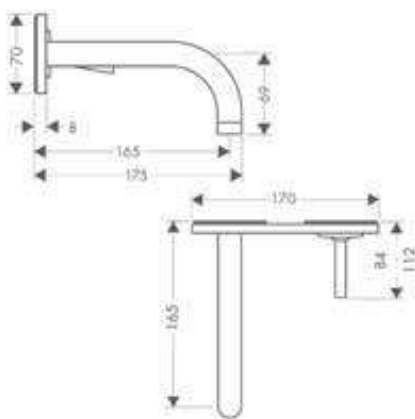

**Single lever basin mixer
for concealed installation
wall-mounted with spout
165 mm and plate**

- / consists of: single lever basin mixer for concealed installation wall-mounted, waste set
- / projection 165 mm
- / spray type: normal spray
- / maximum flow rate at 3 bar: 5 l/min
- / joystick ceramic cartridge
- / suitable for continuous flow water heaters
- / non-closing waste set
- / connection type: basic set
- / connection dimension: DN15
- / handle can be positioned on the right or left, depends on the basic set installation

Alternative sizes:

- / Single lever basin mixer for concealed installation wall-mounted with spout 225 mm and plate

Chrome	38112000	602.00
Brushed Nickel	38112820	903.00
AXOR FinishPlus*	38112XXX	903.00

Chrome	38115000	619.30
Brushed Nickel	38115820	929.00
AXOR FinishPlus*	38115XXX	929.00

Alternative products:

- / Single lever basin mixer for concealed installation wall-mounted with spout 165 mm and escutcheons
- / Single lever basin mixer for concealed installation wall-mounted with spout 225 mm and escutcheons

Chrome	38113000	396.00
Brushed Nickel	38113820	594.00
AXOR FinishPlus*	38113XXX	594.00
Chrome	38116000	412.70
Brushed Nickel	38116820	619.10
AXOR FinishPlus*	38116XXX	619.10

Required parts:

- / Basic set for single lever basin mixer for concealed installation wall-mounted

13623180	220.50

Optional parts:

- / Extension set 25 mm for single lever basin mixer wall-mounted

13586000	112.80