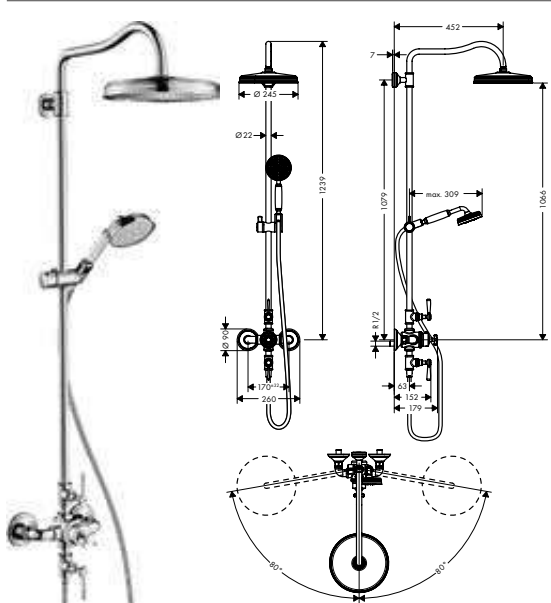

**Consisting of:**

- / Overhead shower 240 2jet with ceiling connector (# 26022000)
- / Hand shower 85 1jet (# 26025000)
- / Shower hose 1.60 m (# 28626000)