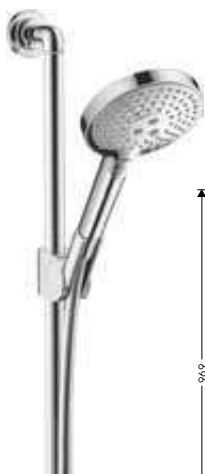

Shower sets

Shower set 0.90 m with hand shower 120 3jet

- / consists of: hand shower, shower bar, shower hose, slider
- / shower head size: 120 mm
- / spray type: Rain, RainAir, WhirlAir
- / convenient diversion via Select button
- / inclination angle can be adjusted by 30°
- / wall bar 0.90 m
- / support for shower hose with conical nuts
- / maximum flow rate at 3 bar: 16 l/ min
- / minimum flow pressure: 1 bar
- / pivot connector prevent hose from tangling
- / wall supports of metal

Chrome	27991000	385.70
AXOR FinishPlus*	27991XXX	578.60

Consisting of:

- / Hand shower 120 3jet (# 26050000)
- / Shower hose 1.60 m (# 28626000)