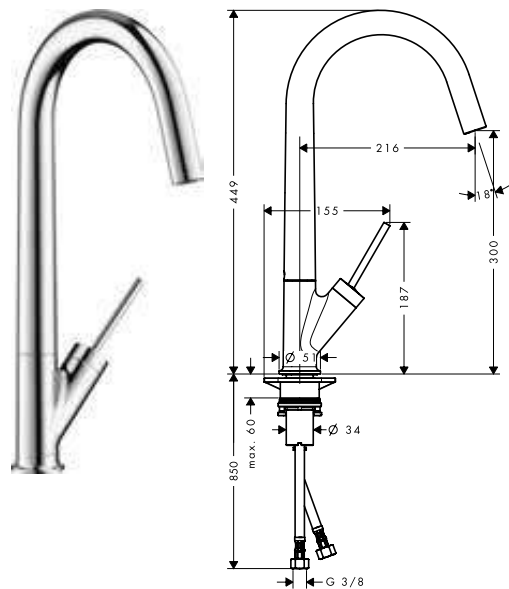

AXOR Starck

Single lever kitchen mixer 300 with swivel spout

- / handle can be positioned on the right or left
- / ComfortZone 300
- / swivel range adjustable in 3 steps 110°, 150° or 360°
- / normal spray
- / connection dimension: DN15
- / maximum flow rate at 3 bar: 15 l/ min
- / joystick ceramic cartridge
- / connection type: G 3/8 connections
- / integrated non-return valve
- / suitable for continuous flow water heaters

finish	code no.	Euro
Chrome	10822000	510.90
Stainless Steel Finish	10822800	691.50
AXOR FinishPlus*	10822XXX	766.40

Alternative products:

/ Single lever kitchen mixer 300 with swivel spout Eco	Chrome	12801000	510.90
	Stainless Steel Finish	12801800	766.40
	AXOR FinishPlus*	12801XXX	766.40