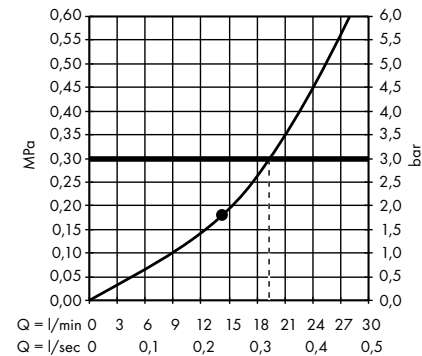

/ Overhead shower 300 1jet with ceiling connection # 35301000