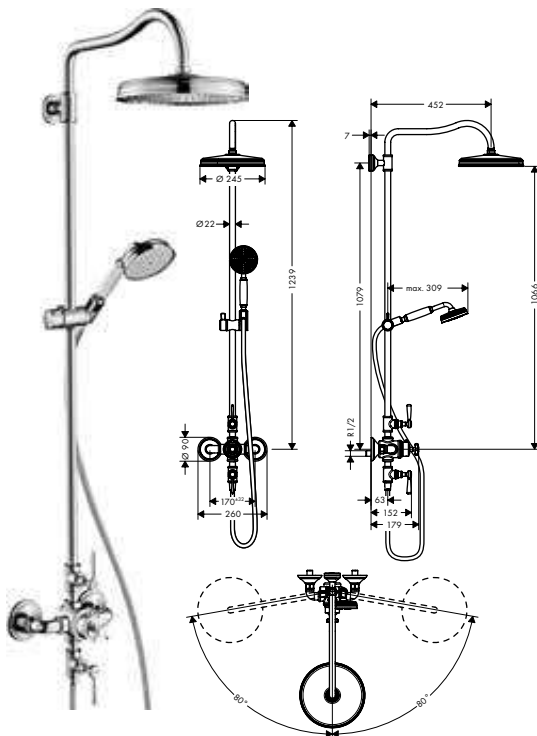

Shower systems

Showerpipe with thermostat and overhead shower 240 1jet

- / consists of: overhead shower, hand shower, shower thermostat, shower hose, slider, shower bar
- / shower head size overhead shower: 240 mm
- / spray type overhead shower: RainAir
- / spray type hand shower: RainAir
- / maximum flow rate at 3 bar: 15 l/ min
- / flow rate RainAir spray (at 3 bar): 15 l/ min
- / minimum flow pressure: 1 bar
- / shower bar diameter: 22 mm
- / shower arm length overhead shower: 450 mm
- / swivel shower arm
- / thermostat AXOR Montreux
- / safety lock at 40 °C
- / adjustable hot water limitation
- / outlets controlled via turning handle
- / mounting type: exposed installation
- / connection dimension DN15
- / connection thread G 1/2
- / centre distance 170 ± 32 mm

finish	code no.	Euro
Chrome	16572000	2,298.40
Brushed Nickel	16572820	3,447.60
AXOR FinishPlus*	16572XXX	3,447.60

Consisting of:

- / Overhead shower 240 1jet Classic (# 28474000)
- / Hand shower 100 1jet (# 16320XXX)
- / Metal shower hose 1.60 m (# 28116000)