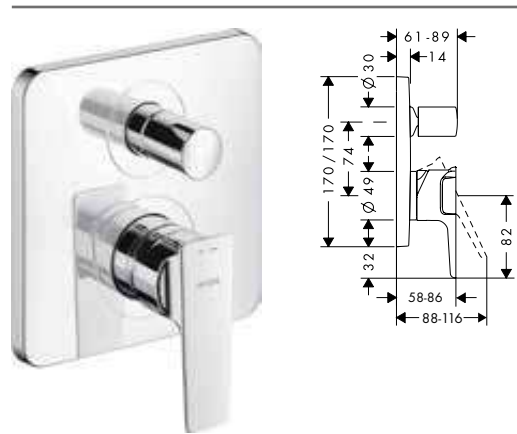

Single lever bath mixer for concealed installation

- / 2 functions
- / connection type: basic set
- / flow rate upper outlet: 21 l/min
- / flow rate lower outlet: 29 l/min
- / min. operating pressure: 1 bar
- / max. operating pressure: 10 bar
- / ceramic cartridge
- / temperature limitation adjustable
- / diverter with automatic resetting
- / with silencer
- / suitable for continuous flow water heaters

finish	code no.	Euro
Chrome	36455000	357.50
AXOR FinishPlus*	36455XXX	536.30

Alternative products:

/ Single lever bath mixer for concealed installation with integrated security combination according to EN1717	Chrome	36457000	497.30
	AXOR FinishPlus*	36457XXX	746.00

Required parts:

/ Basic set iBox universal	01700180	137.30

Optional parts:

/ Fastening rail set for iBox universal	93171000	35.80	
/ Extension element softcube 2-hole	Chrome	14972000	68.40
	AXOR FinishPlus*	14972XXX	102.60
/ Extension 25 mm for basic set iBox universal	13587000	50.40