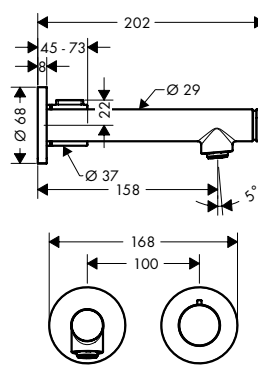

Pillar tap Select 80 without waste set

- / ComfortZone 80
- / projection 109 mm
- / spray type: normal spray
- / maximum flow rate at 3 bar: 5 l/ min
- / Start/stop valve to operate the functions
- / for cold water connection
- / connection type: G 3/8 connection hose
- / connection dimension: DN15

Chrome	45130000	308.40
Brushed Nickel	45130820	462.60
AXOR FinishPlus*	45130XXX	462.60