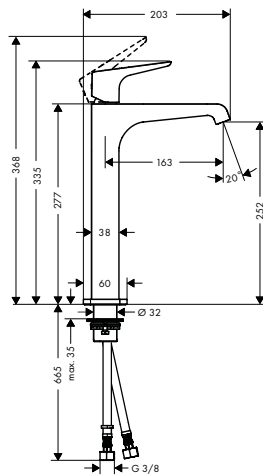

Single lever basin mixer 250 with lever handle for wash bowls with waste set

- / consists of: single lever basin mixer, waste set
- / ComfortZone 250
- / projection 163 mm
- / spray type: laminar spray
- / maximum flow rate at 3 bar: 5 l/min
- / ceramic cartridge
- / temperature limitation adjustable
- / suitable for continuous flow water heaters
- / non-closing waste set
- / connection type: G 3/8 connections
- / connection dimension: DN15

finish

Chrome
AXOR FinishPlus*

code no.

36113000
36113XXX

Euro

567.80
851.70