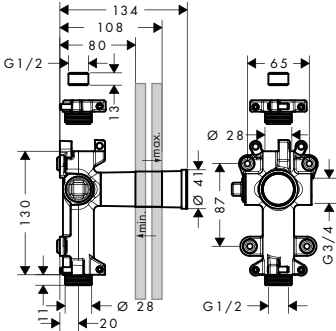

finish	code no.	Euro
	Shut-off valve for concealed installation		
	Chrome	45771000	336.70
	Matt Black	45771670	471.50
	AXOR FinishPlus*	45771XXX	505.10
/ comfortable turning on / off of consumers with large Select-paddle / connection type: basic set / 1 function / connection dimension: DN15 / material: metal			
Required parts:			
/ Basic set for shut-off valve for concealed installation		45770180	218.30

	Basic set for shut-off valve for concealed installation	45770180	218.30
	/ connection from left or right / flow rate at free through-flow: 30 l/min / sound-decoupled installation / in a joined installation it serves as a waterconducting unit and allows dimensionally accurate positioning / connection dimension: DN15		

*For additional information please refer to the "AXOR FinishPlus" overview.