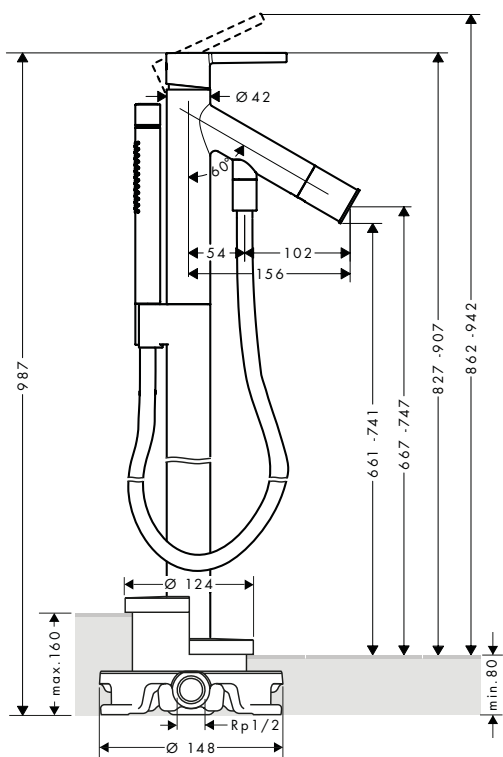

Single lever bath mixer floor-standing with lever handle

- / consists of: single lever bath mixer floor standing, baton hand shower, shower hose, shower holder
- / 2 functions
- / projection 156 mm
- / connection type: basic set
- / spray type mixer: normal spray
- / spray type hand shower: Rain, Mono
- / maximum flow rate at 3 bar: 18 l/min
- / flow rate for bath spout at 3 bar: 18 l/min
- / flow rate of hand shower at 3 bar: 15 l/min
- / min. operating pressure: 1 bar
- / max. operating pressure: 10 bar
- / ceramic cartridge
- / temperature limitation adjustable
- / diverter with automatic resetting
- / non-return valve
- / suitable for continuous flow water heaters
- / connection dimension: DN15
- / matching handle design for the AXOR Starck basin mixers with lever handles

finish	code no.	Euro
Chrome	10455000	1,599.80
AXOR FinishPlus*	10455XXX	2,399.70

Consisting of:

- / Metal effect shower hose 1.25 m (# 28282000)
- / Baton hand shower 2jet (# 28532000)

Required parts:

/ Basic set for mixers floor-standing	10452180	459.80

Optional parts:

/ Sealing foil for basic set bath mixer floor-standing	96441000	127.30
/ Extension 60 mm for spout	Chrome 10981000	318.50
	AXOR FinishPlus* 10981XXX	477.80
/ Extension 60 mm for pipe	97686000	245.70