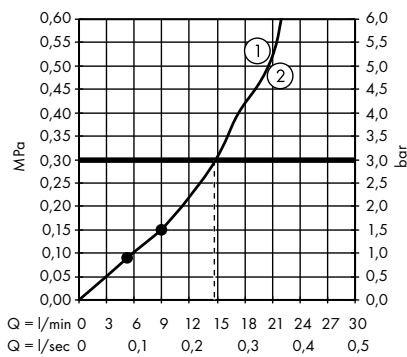

/ Overhead shower 300/300 2jet ceiling
35321000