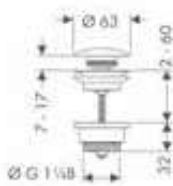

Waste set push-open for basin and bidet mixers

- / operation with pressure plug
- / for basins with overflow hole
- / brass
- / drain plug material brass
- / connection dimension G 1 1/4

Chrome	51300000	70.70
AXOR FinishPlus*	51300XXX	106.10