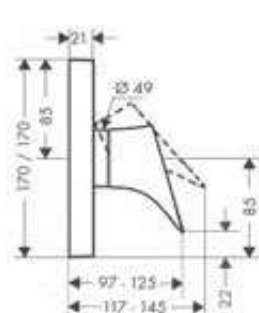

Single lever shower mixer for concealed installation

Chrome	12605000	333.70
AXOR FinishPlus*	12605XXX	500.60

- / 1 function
- / connection type: basic set
- / maximum flow rate at 3 bar: 29,3 l/min
- / ceramic cartridge
- / min. operating pressure: 1 bar
- / max. operating pressure: 10 bar
- / temperature limitation adjustable
- / with silencer
- / suitable for continuous flow water heaters

Required parts:

/ Basic set iBox universal		01700180	137.30

Optional parts:

/ Extension element square 1-hole red blue	Chrome	14965000	68.40
	AXOR FinishPlus*	14965XXX	102.60
/ Extension 25 mm for basic set iBox universal		13587000	50.40
/ Fastening rail set for iBox universal		93171000	35.80