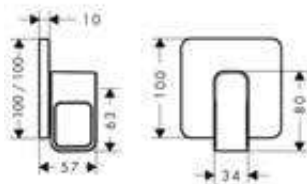

Shut-off valve for concealed installation

- / connection type: DN15/DN20

This product is not available in the AXOR FinishPlus surfaces Polished and Brushed Black Chrome.

Chrome	11960000	200.00
AXOR FinishPlus*	11960XXX	300.00

Required parts:

- / Basic set 52 l/ min for shut-off valve for concealed installation spindle
- / Basic set 40 l/ min for concealed installation for shut-off valve ceramic
- / Basic set 130 l/ min for shut-off valve for concealed installation spindle

	16973180	84.60
	16974180	87.90
	16970180	91.90