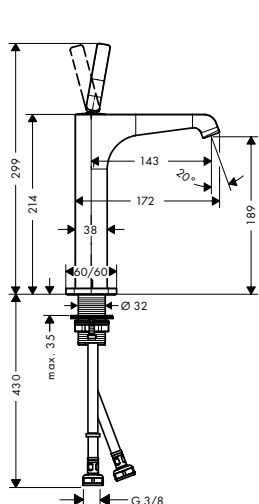

Single lever basin mixer 190 with pin handle for wash bowls with waste set

- / consists of: single lever basin mixer, waste set
- / ComfortZone 190
- / projection 143 mm
- / spray type: laminar spray
- / maximum flow rate at 3 bar: 5 l/min
- / joystick ceramic cartridge
- / suitable for continuous flow water heaters
- / non-closing waste set
- / connection type: G 3/8 connections
- / connection dimension: DN15

Chrome 36103000 548.30
AXOR FinishPlus* 36103XXX 822.50