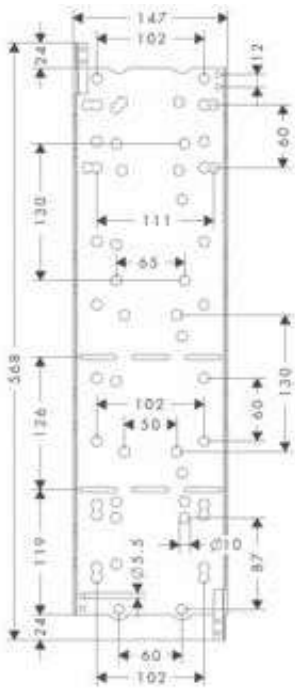

Installation plate

10973180

191.90

- / installation and distance template for easy installation of basic set for lighting and speaker module
- / installation plate can be extended by a second plate