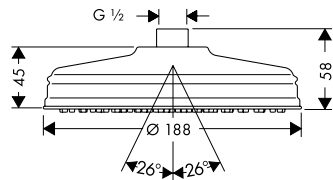

**Optional parts:**

- / Extension set 25 mm for shut-off/ diverter valve Trio-/ Quattro

finish	code no.	Euro
	16930180	263.20

	92990000	48.60
--	----------	-------

**Overhead showers**

**Overhead shower 180 ljet Classic**