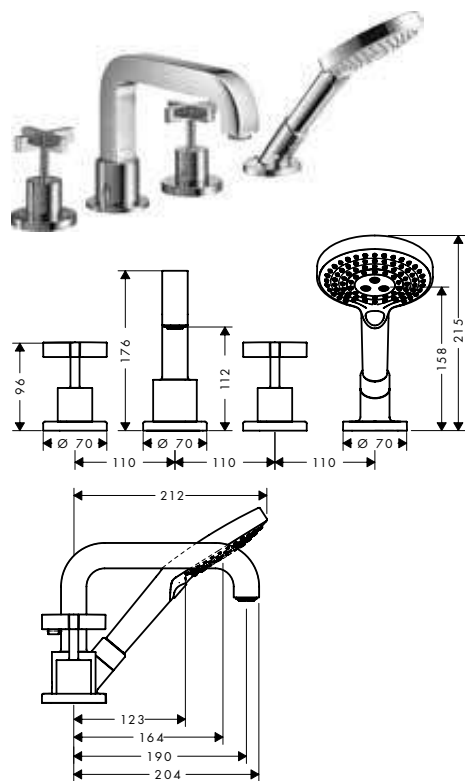

4-hole tile mounted bath mixer with cross handles and escutcheons

- / consists of: 4-hole tile mounted bath mixer, hand shower, shower hose, shower holder
- / 2 functions
- / projection 190 mm
- / connection type: basic set
- / spray type mixer: normal spray
- / spray type hand shower: Rain, RainAir, WhirlAir
- / maximum pull-out length of hand shower: 1.10 m
- / maximum flow rate at 3 bar: 21 l/min
- / flow rate for bath spout at 3 bar: 21 l/min
- / flow rate of hand shower at 3 bar: 18 l/min
- / min. operating pressure: 1 bar
- / max. operating pressure: 10 bar
- / ceramic valves hot/ cold 180°
- / diverter with automatic resetting
- / non-return valve
- / connection dimension: DN15

Consisting of:

- / Hand shower 120 3jet (# 26050000)

Required parts:

- / Basic set for 4-hole tile mounted bath mixer

finish	code no.	Euro
Chrome	39453000	1,775.50
AXOR FinishPlus*	39453XXX	2,663.30