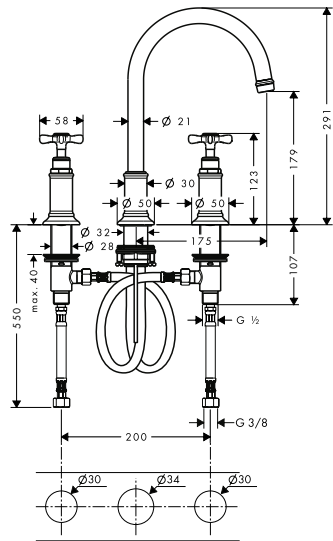

**3-hole basin mixer 180
with cross handles
and pop-up waste set**

- / consists of: 3-hole basin mixer, waste set
- / ComfortZone 180
- / projection 175 mm
- / swivel range 120°
- / spray type: normal spray
- / maximum flow rate at 3 bar: 5 l/ min
- / ceramic valves hot/ cold 90°
- / suitable for continuous flow water heaters
- / pop-up waste set G 1¼
- / connection type: G ¾ connections
- / connection dimension: DN15

finish	code no.	Euro

Chrome	16513000	751.50
Brushed Nickel	16513820	1,127.30
AXOR FinishPlus*	16513XXX	1,127.30

Optional parts:

/ Hose extension set for 3-hole basin mixer	38959000	111.80