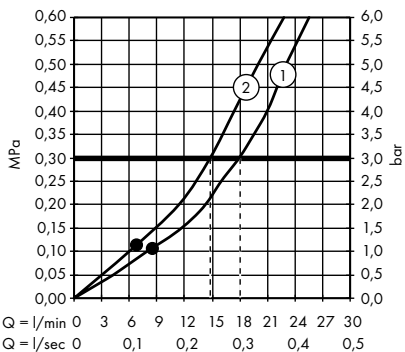

Overhead shower 250 2jet ceiling # 35298000