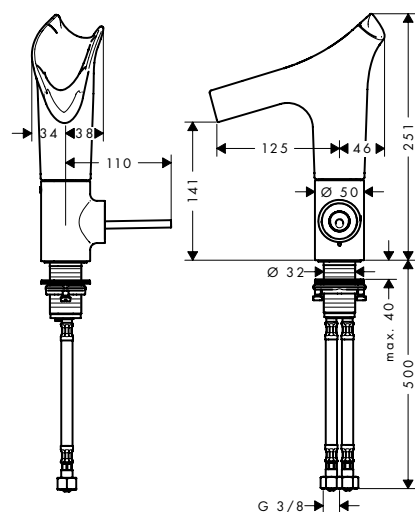

Single lever basin mixer 140 with glass spout and waste set - diamond cut

- / consists of: single lever basin mixer, waste set
- / ComfortZone 140
- / projection 125 mm
- / swivel range adjustable in 3 steps 95°, 120° or 360°
- / spray type: laminar spray
- / EasyClick connection between body and spout with SafetyStop-function
- / Spout is dishwasher safe
- / material spout: crystal glass
- / maximum flow rate at 3 bar: 4 l/min
- / joystick ceramic cartridge
- / non-closing waste set
- / connection type: G 3/8 connections
- / connection dimension: DN15
- / handle can be positioned on the right or left
- / handle position on the side: bottom-side at the base body (not suitable for wash bowls)

Chrome	12122000	1,367.70
Polished Gold Optic	12122990	2,051.60
AXOR FinishPlus*	12122XXX	2,051.60

Alternative products:

/ Single lever basin mixer 140 with glass spout and waste set - bevel cut	Chrome	12123000	1,367.70
	Polished Gold Optic	12123990	2,051.60
	AXOR FinishPlus*	12123XXX	2,051.60
/ Single lever basin mixer 140 with glass spout and waste set	Chrome	12112000	1,177.60
	White	12112450	1,432.60
	AXOR FinishPlus*	12112XXX	1,766.40