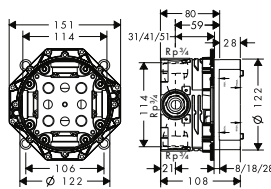

Basic set iBox universal

- / suitable for all shower, bath tub and thermostat finish sets for concealed installation
- / connection thread Rp 3/4
- / rotationally-symmetric installation
- / sound-decoupled installation
- / connection dimension: DN20

01700180	137.30

Optional parts:

/ Extension 25 mm for basic set iBox universal	13587000	50.40
/ Fastening rail set for iBox universal	93171000	35.80