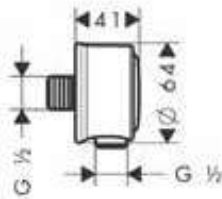

**Wall outlet
with non-return valve**

- / metal connection angle
- / non-return valve

Chrome	16884000	41.40
Brushed Nickel	16884820	62.10
AXOR FinishPlus*	16884XXX	62.10