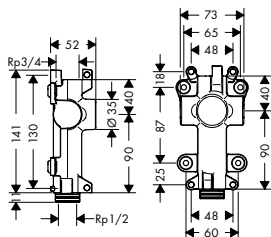

Basic set/ waterconducting unit for shelf 120/120 for concealed installation

- / in a joined installation it serves as a waterconducting unit, allows dimensionally accurate positioning. In combination with: # 40872000

40877180	189.60