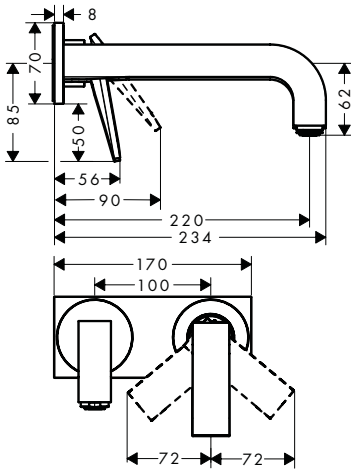

NEW

Single lever basin mixer for concealed installation wall-mounted with lever handle, spout 220 mm and plate

finish code no. Euro

Chrome 39119000 640.00
AXOR FinishPlus* 39119XXX 960.00

- / consists of: single lever basin mixer for concealed installation wall-mounted, waste set
- / projection 220 mm
- / spray type: normal spray
- / maximum flow rate at 3 bar: 5 l/min
- / ceramic cartridge
- / suitable for continuous flow water heaters
- / non-closing waste set
- / connection type: basic set
- / connection dimension: DN15
- / handle can be positioned on the right or left, depends on the basic set installation

Alternative products:

NEW / Single lever basin mixer for concealed installation wall-mounted with lever handle, spout 220 mm and plate - rhombic cut

Chrome 39171000 700.00
AXOR FinishPlus* 39171XXX 1,050.00

Required parts:

/ Basic set for single lever basin mixer for concealed installation wall-mounted 13623180 220.50

Optional parts:

/ Extension set 25 mm for single lever basin mixer wall-mounted 13586000 112.80