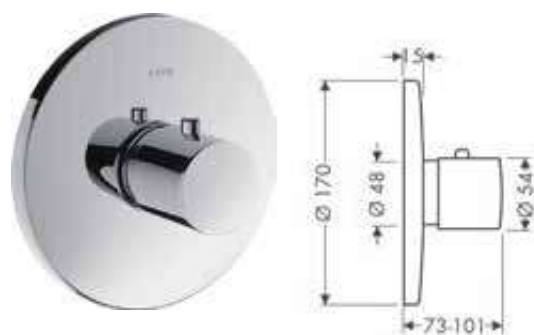

Thermostat HighFlow for concealed installation

- / maximum flow rate at 3 bar: 59 l/min
- / flow rate upper outlet: 42 l/min
- / flow rate lower outlet: 42 l/min
- / thermostat cartridge
- / safety lock at 40 °C
- / temperature limitation adjustable
- / with silencer
- / connection type: basic set
- / min. operating pressure: 1 bar
- / max. operating pressure: 10 bar

finish	code no.	Euro
Chrome	38715000	614.00
AXOR FinishPlus*	38715XXX	921.00

Alternative products:

/ Thermostat for concealed installation	Chrome	38375000	559.90
	AXOR FinishPlus*	38375XXX	839.90

This product is only available in the AXOR FinishPlus surfaces Polished und Brushed Bronze via AXOR Signature.

Required parts:

/ Basic set iBox universal		01700180	137.30

Optional parts:

/ Extension element round 1-hole	Chrome	14960000	55.90
	AXOR FinishPlus*	14960XXX	83.90
/ Extension 25 mm for basic set iBox universal		13587000	50.40
/ Fastening rail set for iBox universal		93171000	35.80