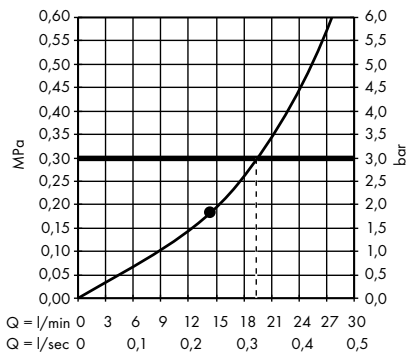

Overhead shower 250 1jet with ceiling connection # 35286000