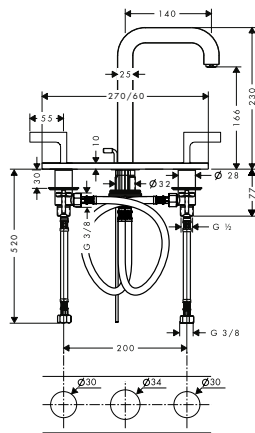

**Optional parts:**

- / Extension set 25 mm for single lever basin mixer wall-mounted 13586000 112.80

**Extension set 25 mm for single lever basin mixer wall-mounted**

13586000 112.80

- / extension length: 25 mm