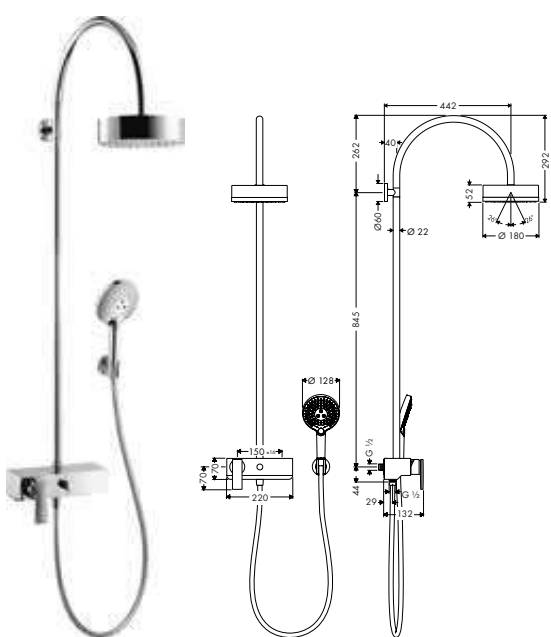

Showerpipe with single lever mixer and overhead shower 180 1jet

- / consists of: overhead shower, hand shower, single lever shower mixer, shower hose, hand shower holder
- / overhead shower AXOR Citterio
- / shower head size overhead shower: 180 mm
- / spray type overhead shower: Rain
- / ball-joint: overhead shower angle adjustable
- / spray type hand shower: RainAir, Rain, WhirlAir
- / maximum flow rate at 3 bar: 18 l/ min
- / flow rate Rain spray (at 3 bar): 18 l/ min
- / operating pressure: min. 1 bar/ max. 10 bar
- / shower arm length overhead shower: 420 mm
- / mounting type: exposed installation
- / connection dimension DN15
- / connection thread G 1/2
- / centre distance 150 ± 16 mm
- / ceramic cartridge
- / temperature limitation adjustable

Consisting of:

- / Overhead shower 180 1jet (# 28489000)
- / Shower holder round (# 39525000)
- / Hand shower 120 3jet (# 26050000)
- / Shower hose 1.60 m (# 28626000)

Chrome	39620000	1,709.70

AXOR FinishPlus*	39620XXX	2,564.60