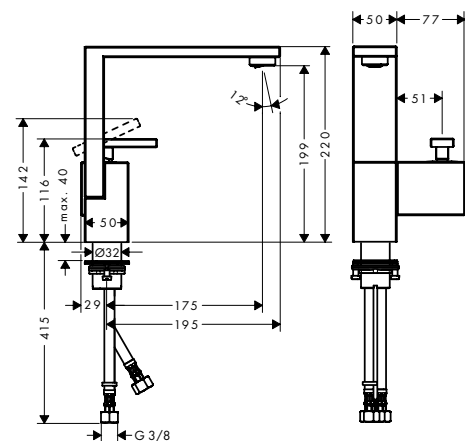

Single lever basin mixer 190 with push-open waste set

- / consists of: single lever basin mixer, waste set
- / ComfortZone 190
- / projection 175 mm
- / spray type: normal spray
- / maximum flow rate at 3 bar: 5 l/ min
- / ceramic cartridge
- / temperature limitation adjustable
- / suitable for continuous flow water heaters
- / push-open waste set G 1 1/4
- / material waste set: metal
- / connection type: G 3/8 connections
- / connection dimension: DN15

finish	code no.	Euro
Chrome	46020000	1,192.20
AXOR FinishPlus*	46020XXX	1,788.30

This product is not available in brushed AXOR FinishPlus surfaces.

Alternative products:

/ Single lever basin mixer 190 with push-open waste set - diamond cut	Chrome	46021000	1,311.50
	AXOR FinishPlus*	46021XXX	1,967.30

This product is not available in brushed AXOR FinishPlus surfaces.