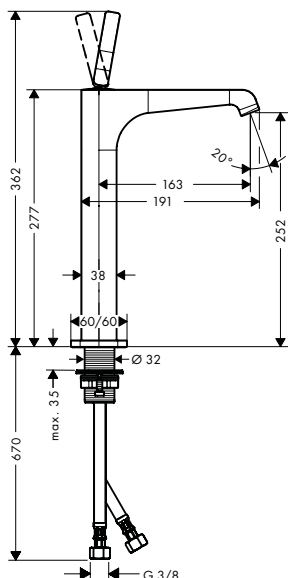

finish code no. Euro

Single lever basin mixer 250 with pin handle for wash bowls with waste set

- / consists of: single lever basin mixer, waste set
- / ComfortZone 250
- / projection 163 mm
- / spray type: laminar spray
- / maximum flow rate at 3 bar: 5 l/ min
- / joystick ceramic cartridge
- / suitable for continuous flow water heaters
- / non-closing waste set
- / connection type: G 3/8 connections
- / connection dimension: DN15

Chrome
AXOR FinishPlus*

36104000
36104XXX

631.00
946.50