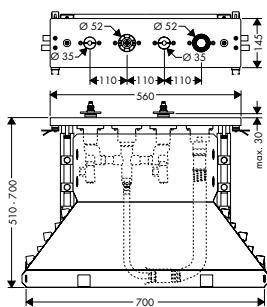

Basic set for 4-hole tile mounted bath mixer

15481180	1,439.50

- / maximum pull-out length of hand shower: 1.10 m
- / connection dimension: DN15

*For additional information please refer to the "AXOR FinishPlus" overview.