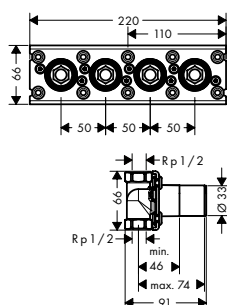

**Basic set for thermostat
for exposed/ concealed
installation for 3 functions**

- / suitable for AXOR Edge Thermostat for 3 functions exposed/concealed installation
- / sound-decoupled installation
- / connection dimension: Rp 1/2

		45443180	120.80