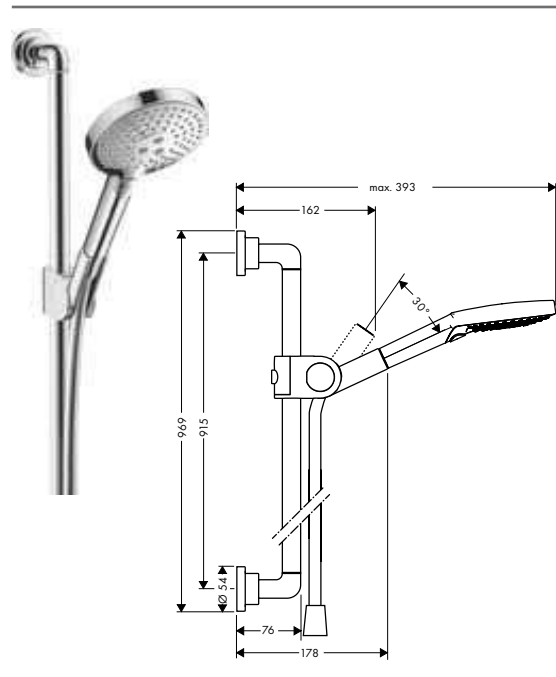

**Shower set 0.90 m
with hand shower 120 3jet**

- / consists of: hand shower, shower bar, shower hose, slider
- / shower head size: 120 mm
- / spray type: Rain, RainAir, WhirlAir
- / convenient diversion via Select button
- / inclination angle can be adjusted by 30°
- / wall bar 0.90 m
- / support for shower hose with conical nuts
- / maximum flow rate at 3 bar: 16 l/min
- / minimum flow pressure: 1 bar
- / pivot connector prevent hose from tangling
- / wall supports of metal

Consisting of:

- / Hand shower 120 3jet (# 26050000)
- / Shower hose 1.60 m (# 28626000)

finish	code no.	Euro

Chrome	27991000	385.70
AXOR FinishPlus*	27991XXX	578.60