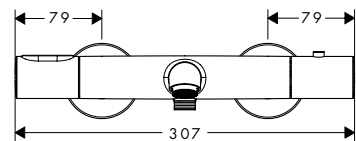

Thermostatic mixers/ valves/ diverters

Bath thermostat for exposed installation

- / projection 180 mm
- / 2 functions
- / centre distance: 150 ± 12 mm
- / spray type mixer: normal spray
- / maximum flow rate at 3 bar: 21 l/min
- / flow rate for bath spout at 3 bar: 21 l/min
- / flow rate of hand shower at 3 bar: 17 l/min
- / min. operating pressure: 1 bar
- / max. operating pressure: 10 bar
- / thermostat cartridge, shut-off/ diverter valve
- / safety lock at 40 °C
- / temperature limitation adjustable
- / non-return valve
- / with silencer
- / connection type: s-shaped connections
- / connection dimension: DN 15

Chrome	34435000	528.50
AXOR FinishPlus*	34435XXX	792.80