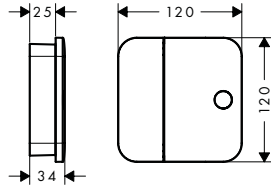

Valve

Shut-off valve for concealed installation

- / comfortable turning on / off of consumers with large Select-paddle
- / connection type: basic set
- / 1 function
- / connection dimension: DN15
- / material: metal

finish	code no.	Euro
Chrome	45771000	336.70
Matt Black	45771670	471.50
AXOR FinishPlus*	45771XXX	505.10

Required parts:

/ Basic set for shut-off valve for concealed installation	45770180	218.30