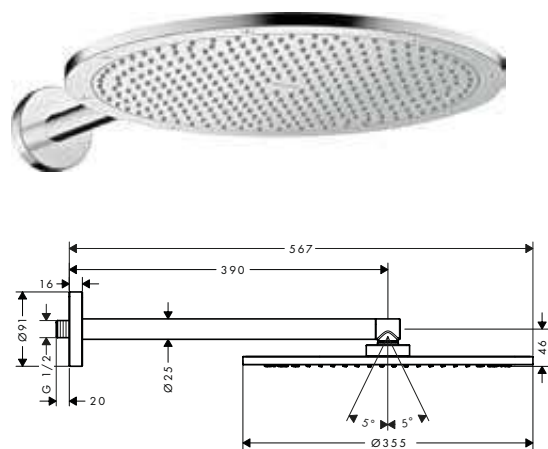

Overhead shower 350 1jet with shower arm

- / consists of: overhead shower, shower arm
- / shower head size: 350 mm
- / spray type: PowderRain
- / ball-joint: overhead shower angle adjustable
- / material spray disc: metal
- / shower arm length 390 mm
- / maximum flow rate at 3 bar: 26 l/min
- / flow rate PowderRain spray (at 3 bar): 26 l/min
- / minimum flow pressure: 1 bar
- / overhead shower removable for cleaning
- / installation: wall
- / connection thread G 1/2
- / connection dimension: DN15

Chrome	26034000	2,512.50
Brushed Nickel	26034820	3,768.80
AXOR FinishPlus*	26034XXX	3,768.80