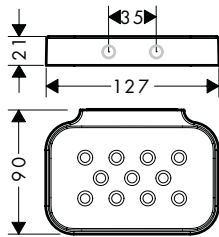

AXOR Universal Circular Accessories

finish code no. Euro

NEW

Toothbrush tumbler

- / wall-mounted
- / material: glass
- / material holder: metal
- / with mounting material
- / concealed fastening
- / drilling distance: 35 mm
- / diameter drill hole: 6 mm

Chrome	42804000	115.00
Matt Black	42804670	161.00
AXOR FinishPlus*	42804XXX	172.50

NEW

Soap dish

- / wall-mounted
- / with mounting material
- / concealed fastening
- / drilling distance: 35 mm
- / diameter drill hole: 6 mm

Chrome	42805000	100.00
Matt Black	42805670	140.00
AXOR FinishPlus*	42805XXX	150.00

NEW

Liquid soap dispenser

- / wall-mounted
- / material: metal, plastic
- / material holder: metal
- / type of soap: liquid soap
- / filling capacity 300 ml
- / dosage 2 ml
- / with mounting material
- / drilling distance: 35 mm
- / diameter drill hole: 6 mm

Chrome	42810000	130.00
Matt Black	42810670	182.00
AXOR FinishPlus*	42810XXX	195.00

NEW

Grab bar

- / wall-mounted
- / material: metal
- / material holder: metal
- / length: 355 mm
- / with mounting material
- / concealed fastening
- / drilling distance: 300 mm
- / diameter drill hole: 6 mm
- / TÜV certified

Chrome	42813000	140.00
Matt Black	42813670	196.00
AXOR FinishPlus*	42813XXX	210.00

NEW

Bath towel rail 600 mm

- / wall-mounted
- / material: metal
- / length: 655 mm
- / with mounting material
- / drilling distance: 600 mm
- / diameter drill hole: 6 mm

Chrome	42860000	120.00
Matt Black	42860670	168.00
AXOR FinishPlus*	42860XXX	180.00

Alternative sizes:

- / Bath towel rail 800 mm

Chrome	42880000	160.00
Matt Black	42880670	224.00
AXOR FinishPlus*	42880XXX	240.00

Measurements within scale drawings are in mm.