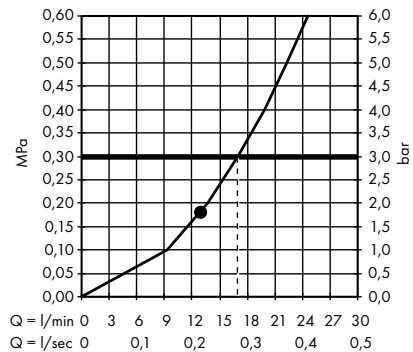

/ Overhead shower 240/240 1jet ceiling # 10924000

Overhead shower 250/250 1jet with shower arm # 35306000