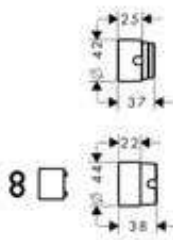

Extension set 25 mm for single lever basin mixer wall-mounted

13586000 112.80

- / extension length: 25 mm