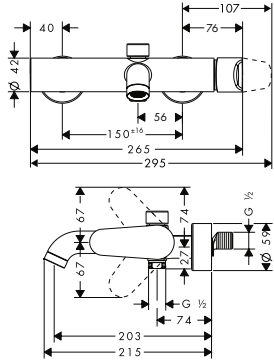

Bath

Single lever bath mixer for exposed installation

- / 2 functions
- / projection 200 mm
- / connection type: s-shaped connections
- / centre distance: 150 ± 16 mm
- / spray type mixer: normal spray
- / flow rate for bath spout at 3 bar: 22 l/min
- / flow rate of hand shower at 3 bar: 16 l/min
- / min. operating pressure: 1 bar
- / max. operating pressure: 10 bar
- / ceramic cartridge
- / temperature limitation adjustable
- / diverter with automatic resetting
- / non-return valve
- / with silencer
- / suitable for continuous flow water heaters
- / connection dimension: DN15

finish	code no.	Euro
Chrome	34420000	660.50
AXOR FinishPlus*	34420XXX	990.80