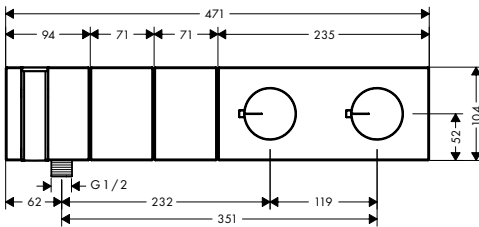

Required parts:

/ Basic set for thermostatic module Select for 2 functions 18310180 778.00