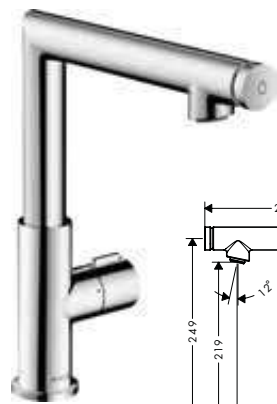

Basin mixer Select 220 with pop-up waste set

- / consists of: Basin mixer, waste set
- / ComfortZone 220
- / projection 160 mm
- / swivel range 110°
- / spray type: normal spray
- / maximum flow rate at 3 bar: 5 l/min
- / Start/stop valve to operate the functions
- / temperature limitation adjustable
- / separation of temperature control and open/close
- / suitable for continuous flow water heaters
- / pop-up waste set G 1 1/4
- / connection type: G 3/8 connections
- / connection dimension: DN 15

finish code no. Euro

Chrome	45016000	559.60
Brushed Nickel	45016820	839.40
AXOR FinishPlus*	45016XXX	839.40