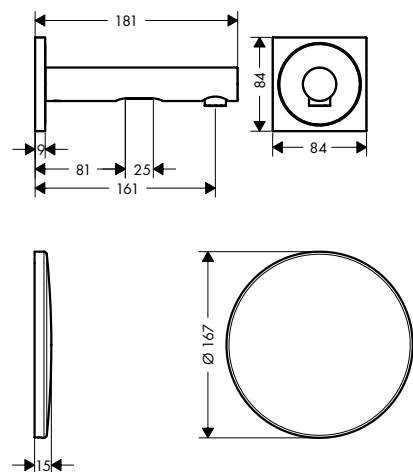

**Electronic basin mixer
for concealed installation
wall-mounted with spout
161 mm**

- / projection 161 mm
- / spray type: normal spray, laminar spray
- / maximum flow rate at 3 bar: 5 l/ min
- / temperature adjustable via iBox
- / infrared sensor technology
- / automatic environmental adjustment of infrared sensor
- / adjustable optical range of infrared sensor (5 settings)
- / 230 V / 50 Hz mains connection
- / flushing time: 10 s
- / hygiene rinse activatable (automatic water flow)
- / frequency of hygiene rinse: 24 h
- / flushing time hygiene rinse: 10 s
- / permanent rinse activatable (single water flow for 180 seconds, suitable for thermal disinfection)
- / cleaning mode: manual water stop for washbasin cleaning
- / TÜV certified
- / dirt filters in the connection hoses
- / for ideal function please note a minimum distance of 140 mm from the aerators center to the back rim of the wash basin

finish	code no.	Euro
Chrome	45110000	902.40
AXOR FinishPlus*	45110XXX	1,353.60

Alternative sizes:

/ Electronic basin mixer for concealed installation wall-mounted with spout 221 mm	Chrome	45111000	915.60
	AXOR FinishPlus*	45111XXX	1,373.40

Required parts:

/ Basic set for electronic basin mixer for concealed installation wall-mounted	16180180	316.60