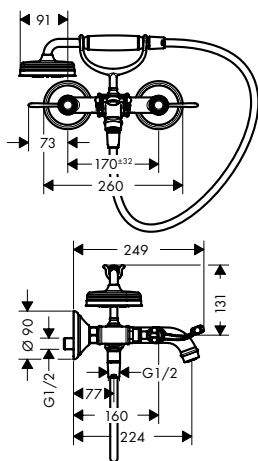

**2-handle bath mixer
for exposed installation
with lever handles**

- / consists of: 2-handle bath mixer, hand shower, shower hose, shower holder
- / 2 functions
- / projection 224 mm
- / connection type: s-shaped connections
- / centre distance: 170 ± 32 mm
- / spray type mixer: normal spray
- / spray type hand shower: RainAir
- / maximum flow rate at 3 bar: 20 l/ min
- / flow rate for bath spout at 3 bar: 20 l/ min
- / flow rate of hand shower at 3 bar: 14 l/ min
- / min. operating pressure: 1 bar
- / max. operating pressure: 10 bar
- / ceramic valves hot/ cold 90°
- / non-return valve
- / suitable for continuous flow water heaters
- / connection dimension: DN 15

Consisting of:

- / Hand shower 100 1jet (# 16320XXX)
- / Metal shower hose 1.25 m (# 28112XXX)

finish	code no.	Euro
Chrome	16551000	1,181.50
Brushed Nickel	16551820	1,772.30
AXOR FinishPlus*	16551XXX	1,772.30