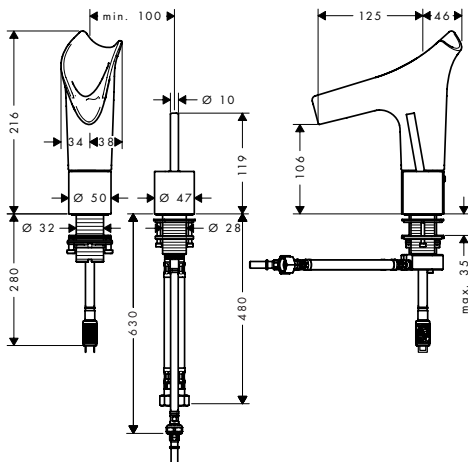

**2-hole basin mixer 110
with waste set**

finish	code no.	Euro
Chrome	12115000	1,335.40
AXOR FinishPlus*	12115XXX	2,003.10

- / consists of: 2-hole basin mixer, waste set
- / ComfortZone 110
- / projection 125 mm
- / swivel range adjustable in 3 steps 95°, 120° or 360°
- / spray type: laminar spray
- / EasyClick connection between body and spout with SafetyStop-function
- / Spout is dishwasher safe
- / material spout: crystal glass
- / maximum flow rate at 3 bar: 4 l/min
- / joystick ceramic cartridge
- / non-closing waste set
- / connection type: G 3/8 connections
- / connection dimension: DN15
- / handle can be positioned on the right or left
- / not recommended for the public and semi-public area