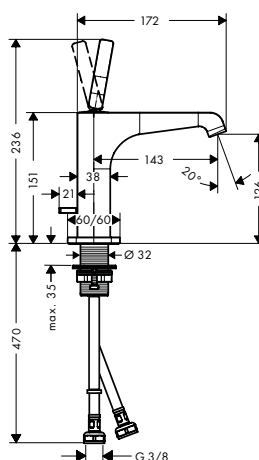

Single lever basin mixer 130 with pin handle and pop-up waste set

- / consists of: single lever basin mixer, waste set
- / ComfortZone 130
- / projection 143 mm
- / spray type: laminar spray
- / maximum flow rate at 3 bar: 5 l/min
- / joystick ceramic cartridge
- / suitable for continuous flow water heaters
- / pop-up waste set G 1 1/4
- / connection type: G 3/8 connections
- / connection dimension: DN15

Chrome 36100000 435.10
AXOR FinishPlus* 36100XXX 652.70

Alternative products:

/ Single lever basin mixer 130 with pin handle and waste set Chrome 36101000 435.10
AXOR FinishPlus* 36101XXX 652.70