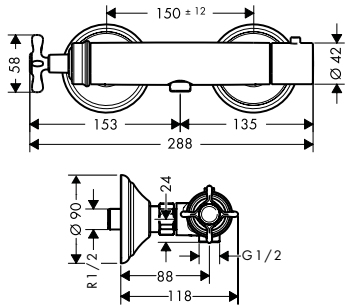

Thermostatic mixers/ valves/ diverters

Shower thermostat for exposed installation with cross handle

finish	code no.	Euro
Chrome	16261000	447.20
Brushed Nickel	16261820	670.80
AXOR FinishPlus*	16261XXX	670.80

- / 1 function
- / centre distance: 150 ± 12 mm
- / maximum flow rate at 3 bar: 16 l/ min
- / thermostat cartridge, ceramic valve 180°
- / safety lock at 40 °C
- / temperature limitation adjustable
- / non-return valve
- / with silencer
- / connection type: s-shaped connections
- / connection dimension: DN15
- / min. operating pressure: 1 bar
- / max. operating pressure: 10 bar