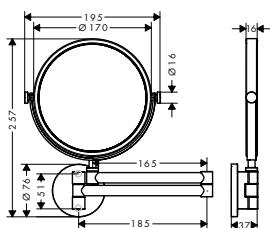

Waste bin

- / free-standing
- / material: metal
- / material recess: plastic
- / capacity: 5 l
- / with removable insert

Chrome	42872000	150.00
Matt Black	42872670	210.00
AXOR FinishPlus*	42872XXX	225.00

NEW