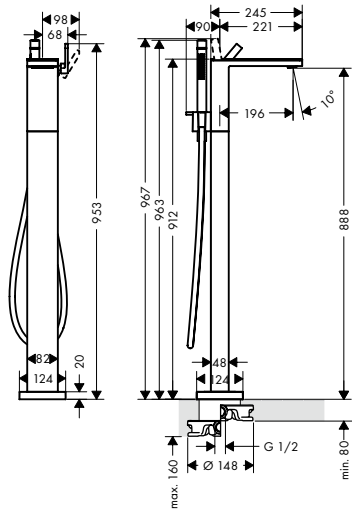

Single lever bath mixer floor-standing without plate

- / consists of: single lever bath mixer floor standing, baton hand shower, shower hose, shower holder
- / 2 functions
- / projection 196 mm
- / connection type: basic set
- / spray type mixer: normal spray
- / spray type hand shower: Rain, Mono
- / flow rate for bath spout at 3 bar: 20 l/min
- / flow rate of hand shower at 3 bar: 13 l/min
- / min. operating pressure: 1 bar
- / max. operating pressure: 10 bar
- / Ceramic cartridge
- / temperature limitation adjustable
- / diverter with automatic resetting
- / non-return valve
- / connection dimension: DN15

Consisting of:

- / Metal effect shower hose 1.25 m (# 28282000)
- / Baton hand shower 2jet (# 28532000)

Required parts (choose one)

- / Plate 245 Metal
- / Plate 245 Glass
- / Plate 245 Black Walnut
- / Plate 245 Marble Lasa Covelano Vena Oro
- / Plate 245 Marble Nero Marquina
- / Plate 245 Leather
- / Mounting plate 245

finish code no. Euro

Chrome 47442000 2,186.50
AXOR FinishPlus* 47442XXX 3,279.80

Chrome	47904000	144.20
AXOR FinishPlus*	47904XXX	216.30
Mirror	47901000	144.20
Black	47901600	144.20
	47907000	432.90
	47910000	432.90
	47914000	432.90
Grey	47917000	432.90
	47922000	30.00

Required parts:

- / Basic set for mixers floor-standing 10452180 459.80