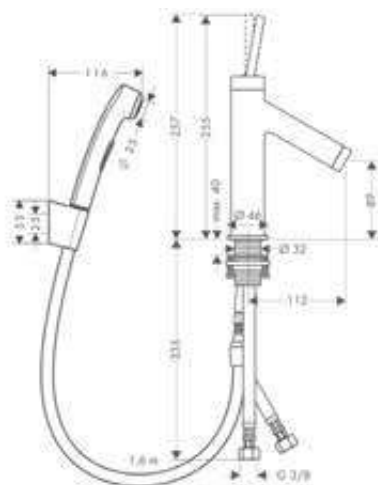

Single lever basin mixer 90 with bidette hand shower and shower hose 1.60 m

- / consists of: single lever basin mixer, bidette hand shower, shower holder, shower hose, waste set
- / ComfortZone 90
- / projection 112 mm
- / spray type: normal spray
- / spray type Bidette: shower spray
- / maximum flow rate at 3 bar: 5 l/ min
- / joystick ceramic cartridge
- / suitable for continuous flow water heaters
- / push-open waste set G 1¼
- / connection type: G ¾ connections
- / connection dimension: DN15

Chrome	10300000	535.40
AXOR FinishPlus*	10300XXX	803.10

This product is only available in the AXOR FinishPlus surface Polished Gold Optic via AXOR Signature.