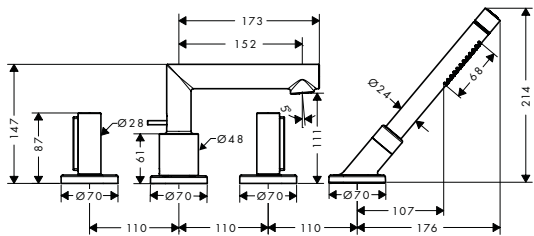

finish

code no.

Euro

**Basic set for 3-hole rim mounted single lever bath mixer**

15485180

686.60

- / maximum pull-out length of hand shower: 1.10 m
- / connection dimension: DN15

**4-hole rim mounted bath mixer with zero handles**