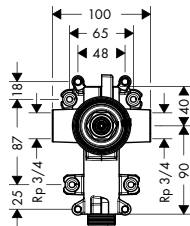

Basic set for shut-off/ diverter valve Trio 120/120 for concealed installation

- / 2 functions
- / 1 inlet/ 2 outlets
- / 2 outlets can be used simultaneously
- / connection thread Rp 3/4
- / horizontal or vertical installation
- / sound-decoupled installation
- / in a joined installation it serves as a waterconducting unit and allows dimensionally accurate positioning
- / connection dimension: DN20

Required parts:

/ Shut-off/ diverter valve Trio/ Quattro 120/120 for concealed installation	Chrome	36772000	166.40
	AXOR FinishPlus*	36772XXX	249.60
/ Shut-off/ diverter valve Trio/ Quattro 120/120 for concealed installation	Chrome	10932000	292.20
	AXOR FinishPlus*	10932XXX	438.30
/ Shut-off/ diverter valve Trio/ Quattro 120/120 for concealed installation	Chrome	12731000	226.90
	AXOR FinishPlus*	12731XXX	340.40

Optional parts:

/ Extension set 25 mm for shut-off/ diverter valve Trio-/ Quattro	92990000	48.60