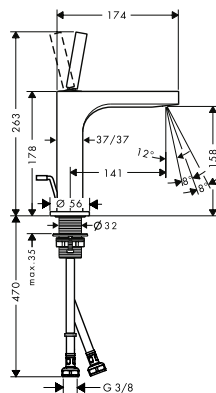

Single lever basin mixer 160 with pin handle and pop-up waste set

- / consists of: single lever basin mixer, waste set
- / ComfortZone 160
- / projection 141 mm
- / spray type: laminar spray
- / swiveling spray former
- / maximum flow rate at 3 bar: 5 l/ min
- / joystick ceramic cartridge
- / suitable for continuous flow water heaters
- / pop-up waste set G 1 1/4
- / connection type: G 3/8 connections
- / connection dimension: DN15

Chrome 39031000 641.80
AXOR FinishPlus* 39031XXX 962.70

Alternative products:

- / Single lever basin mixer 160 with pin handle and waste set

Chrome 39032000 641.80
AXOR FinishPlus* 39032XXX 962.70