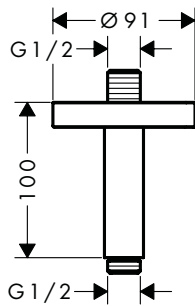

Overhead shower 240 1jet Classic

- / shower head size: 240 mm
- / spray type: RainAir
- / ball-joint: overhead shower angle adjustable
- / material spray disc: metal
- / maximum flow rate at 3 bar: 17 l/min
- / flow rate RainAir spray (at 3 bar): 17 l/min
- / minimum flow pressure: 1,5 bar
- / installation: ceiling or wall
- / connection thread G 1/2
- / connection dimension: DN15

finish	code no.	Euro
Chrome	28474000	731.40
AXOR FinishPlus*	28474XXX	1,097.10

Optional parts:

/ Shower arm 389 mm	Chrome	27348000	116.80
	AXOR FinishPlus*	27348XXX	175.20
/ Ceiling connector 100 mm	Chrome	26432000	171.40
	AXOR FinishPlus*	26432XXX	257.10
/ Ceiling connector 300 mm	Chrome	26433000	228.40
	AXOR FinishPlus*	26433XXX	342.60

Ceiling connector 100 mm

- / length: 100 mm
- / material: brass
- / connection thread G 1/2
- / connection dimension DN15

Chrome	26432000	171.40
Brushed Nickel	26432820	257.10
AXOR FinishPlus*	26432XXX	257.10

Optional parts:

/ Overhead shower 240 1jet	Chrome	28494000	612.70
	AXOR FinishPlus*	28494XXX	919.10
/ Overhead shower 180 1jet	Chrome	28489000	592.60
	AXOR FinishPlus*	28489XXX	888.90
/ Overhead shower 180 1jet Classic	Chrome	28487000	493.90
	AXOR FinishPlus*	28487XXX	740.90
/ Overhead shower 240 1jet Classic	Chrome	28474000	731.40
	AXOR FinishPlus*	28474XXX	1,097.10

NEW

Ceiling connector 300 mm for overhead shower 280 1jet

- / length: 300 mm
- / installation type: exposed installation
- / material: solid brass
- / connection thread G 1/2
- / connection dimension DN15

Chrome	48495000	200.00
Matt Black	48495670	280.00
AXOR FinishPlus*	48495XXX	300.00

Optional parts:

NEW / Overhead shower 280 1jet with ceiling connection	Chrome	48493000	850.00
	Matt Black	48493670	1,190.00
	AXOR FinishPlus*	48493XXX	1,275.00