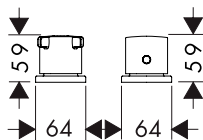

2-hole rim mounted thermostatic bath mixer

- / 2 functions
- / safety lock at 40 °C
- / temperature limitation adjustable
- / suitable for remote spout
- / connection type: basic set
- / connection dimension: DN15

Chrome	36412000	243.30
AXOR FinishPlus*	36412XXX	365.00

Required parts:

/ Basic set for 2-hole rim mounted thermostatic bath mixer	15486180	520.80

Optional parts:

/ Flexible connection tube 800 mm	58308000	109.70
/ Connection tube set for 2-hole rim mounted thermostatic bath mixer	13089000	55.60