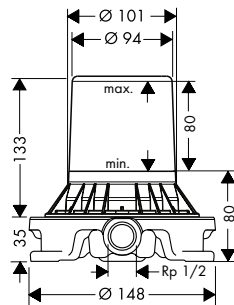

Basic set for mixers floor-standing

- / for mounting on unfinished floor
- / suitable for single lever bath mixer, single lever basin mixer and bath spout floor-standing
- / connection dimension: DN15

10452180	459.80

Optional parts:

/ Sealing foil for basic set bath mixer floor-standing	96441000	127.30