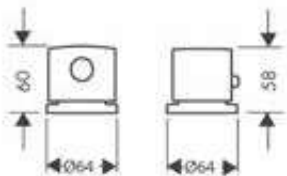

Single lever bath mixer for concealed installation with zero handle

- / 2 functions
- / connection type: basic set
- / flow rate upper outlet: 21 l/min
- / flow rate lower outlet: 28 l/min
- / min. operating pressure: 1 bar
- / max. operating pressure: 10 bar
- / ceramic cartridge
- / temperature limitation adjustable
- / diverter with automatic resetting
- / with silencer
- / suitable for continuous flow water heaters

Alternative products:

- / Single lever bath mixer for concealed installation with zero handle and integrated security combination according to EN1717

Required parts:

- / Basic set iBox universal

Optional parts:

- / Extension element round 2-hole
- / Extension 25 mm for basic set iBox universal
- / Fastening rail set for iBox universal

finish	code no.	Euro
Chrome	45405000	331.30
Brushed Nickel	45405820	497.00
AXOR FinishPlus*	45405XXX	497.00

Chrome	45407000	445.30
Brushed Nickel	45407820	668.00
AXOR FinishPlus*	45407XXX	668.00

	01700180	137.30

Chrome	14961000	55.90
Brushed Nickel	14961820	83.90
AXOR FinishPlus*	14961XXX	83.90
	13587000	50.40

	93171000	35.80

Basic set iBox universal

- / suitable for all shower, bath tub and thermostat finish sets for concealed installation
- / connection thread Rp 3/4
- / rotationally-symmetric installation
- / sound-decoupled installation
- / connection dimension: DN20

Optional parts:

- / Extension 25 mm for basic set iBox universal
- / Fastening rail set for iBox universal

	01700180	137.30

	13587000	50.40

	93171000	35.80

2-hole rim mounted thermostatic bath mixer

- / 2 functions
- / safety lock at 40 °C
- / temperature limitation adjustable
- / suitable for remote spout
- / connection type: basic set
- / connection dimension: DN15

Required parts:

- / Basic set for 2-hole rim mounted thermostatic bath mixer

Optional parts: