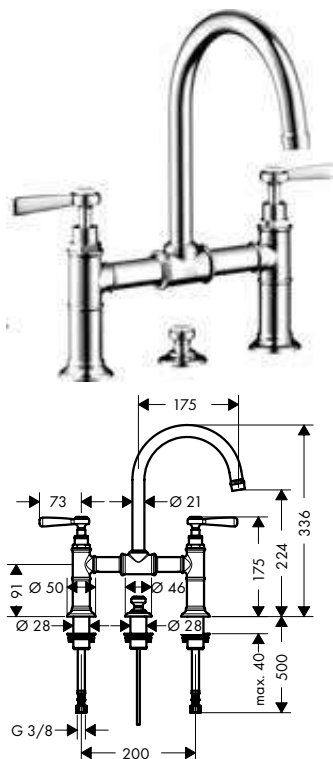

2-handle basin mixer 220 with lever handles and pop-up waste set

- / consists of: 2-handle basin mixer, waste set
- / ComfortZone 220
- / projection 175 mm
- / swivel range 120°
- / spray type: normal spray
- / maximum flow rate at 3 bar: 5 l/min
- / ceramic valves hot/ cold 90°
- / suitable for continuous flow water heaters
- / pop-up waste set G 1 1/4
- / connection type: G 3/8 connections
- / connection dimension: DN15

Chrome	16511000	1,002.20
Brushed Nickel	16511820	1,503.30
AXOR FinishPlus*	16511XXX	1,503.30