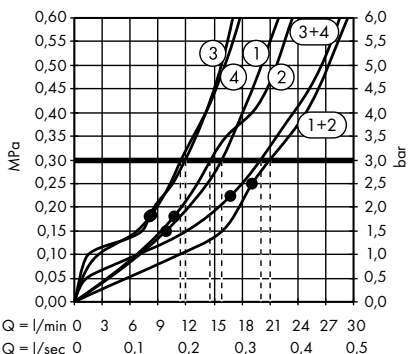

Overhead showers

/ ShowerHeaven 1200/300 4jet with lighting 3500 K
10628000