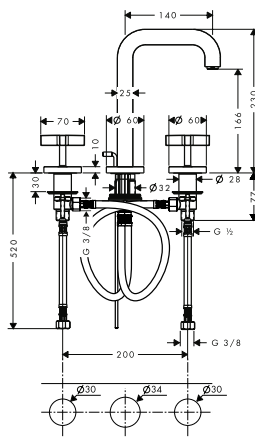

3-hole basin mixer 170 with spout 140 mm, cross handles, escutcheons and pop-up waste set

- / consists of: 3-hole basin mixer, waste set
- / ComfortZone 170
- / projection 140 mm
- / spray type: normal spray
- / maximum flow rate at 3 bar: 5 l/min
- / ceramic valves hot/ cold 180°
- / suitable for continuous flow water heaters
- / pop-up waste set G 1¼
- / connection type: G ¾ connections
- / connection dimension: DN15

Chrome 39133000 735.90
AXOR FinishPlus* 39133XXX 1,103.90

Optional parts:

- / Hose extension set for 3-hole basin mixer 38959000 111.80