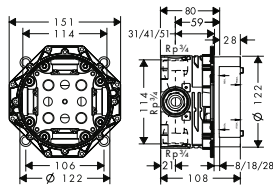

Basic set iBox universal

01700180 137.30

- / suitable for all shower, bath tub and thermostat finish sets for concealed installation
- / connection thread Rp 3/4
- / rotationally-symmetric installation
- / sound-decoupled installation
- / connection dimension: DN20

Optional parts:

- / Extension 25 mm for basic set iBox universal
- / Fastening rail set for iBox universal

	13587000	50.40
	93171000	35.80