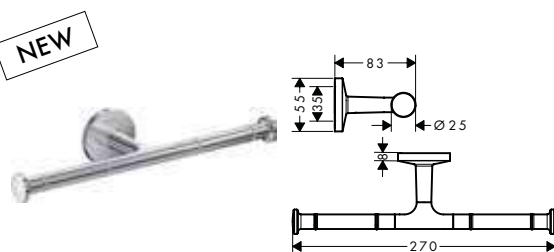

Toilet paper holder double

- / wall-mounted
- / material: metal
- / with mounting material
- / concealed fastening
- / drilling distance: 35 mm
- / diameter drill hole: 6 mm
- / for 2 paper rolls

Chrome	42857000	105.00
Matt Black	42857670	147.00
AXOR FinishPlus*	42857XXX	157.50