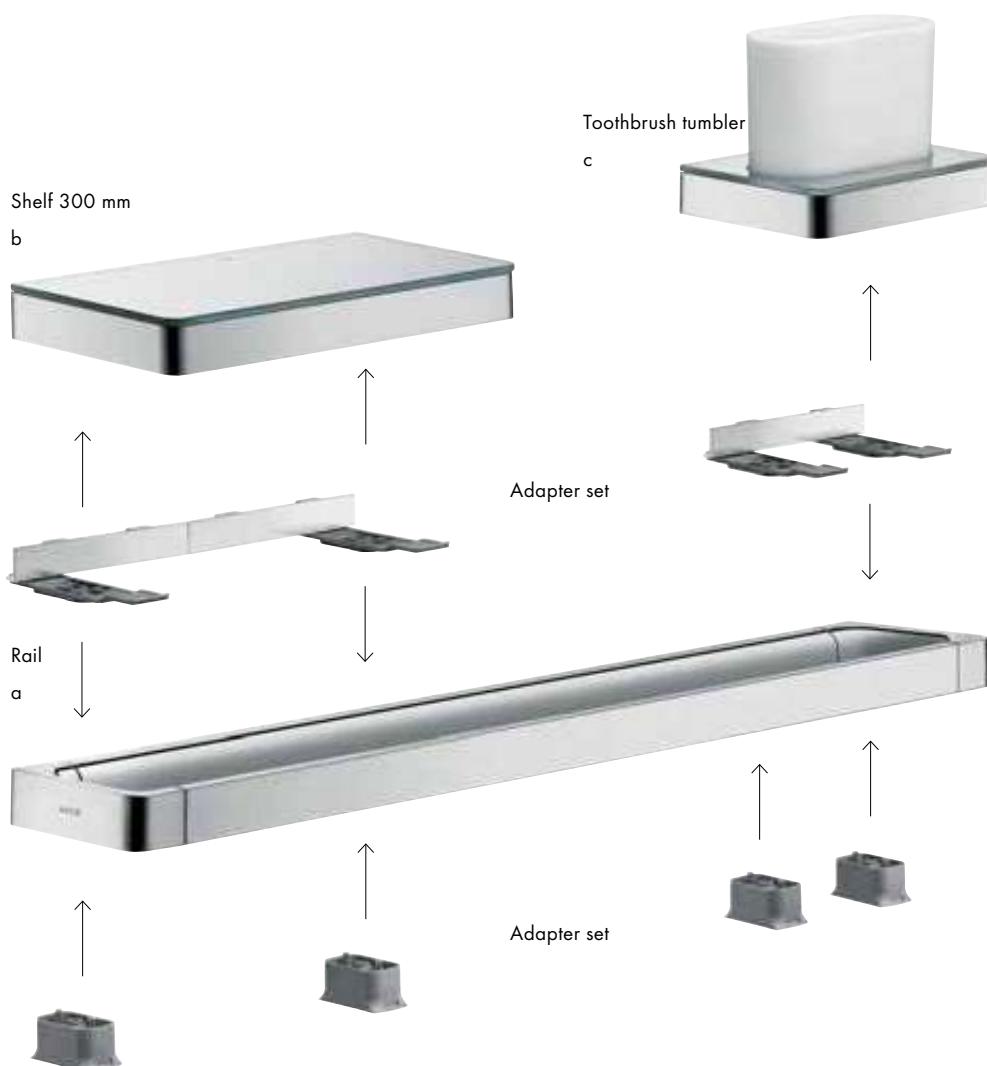

system of individual masterpieces. Combined by an intelligent construction. Resolutely linear.

Design: Antonio Citterio

Products required:

a. Rail

b. # 42838000 + 2 x # 42870000 adapter set

c. # 42834000 + 1 x # 42870000 adapter set