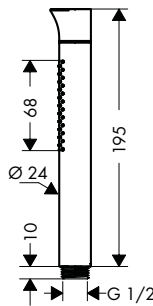

Baton hand shower 2jet

- / spray type: Rain, Mono
- / spray type adjustment by turning spray disc
- / grey spray disc
- / maximum flow rate at 3 bar: 13 l/min
- / flow rate Mono spray (at 3 bar): 11 l/min
- / flow rate Rain spray (at 3 bar): 13 l/min
- / minimum flow pressure: 1 bar
- / rinseable screen seal
- / connection thread G 1/2
- / connection dimension: DN15
- / suitable for continuous flow water heaters

finish	code no.	Euro
Chrome	12680000	182.30
AXOR FinishPlus*	12680XXX	273.50

Optional parts:

/ Metal effect shower hose 1.25 m	Chrome	28282000	53.40
	AXOR FinishPlus*	28282XXX	80.10
/ Metal effect shower hose 1.60 m	Chrome	28286000	58.80
	AXOR FinishPlus*	28286XXX	88.20
/ Metal effect shower hose 2.00 m	Chrome	28284000	63.80
	AXOR FinishPlus*	28284XXX	95.70