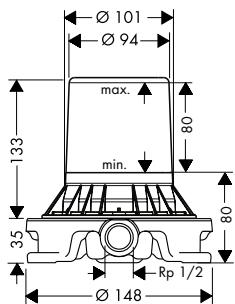

Basic set for mixers floor-standing

- / for mounting on unfinished floor
- / suitable for single lever bath mixer, single lever basin mixer and bath spout floor-standing
- / connection dimension: DN15

Optional parts:

- / Sealing foil for basic set bath mixer floor-standing 96441000 127.30

10452180 459.80