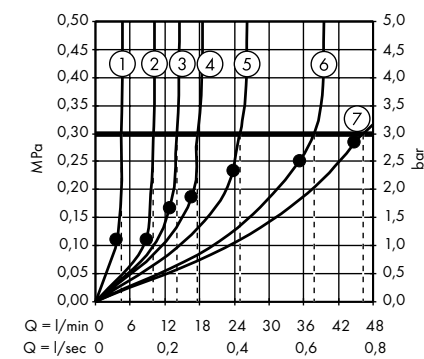

/ Shower module 120/120 for concealed installation softcube # 36822000