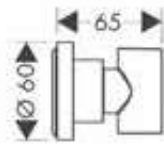

Porter unit 120/120 softcube

- / metal connection angle
- / integrated support function
- / non-return valve
- / connection type: G 1/2
- / in a joined installation (10 mm distance) we recommend for perfect handling only the horizontal installation
- / in a joined installation (10 mm distance), the basic set # 28486180 must be used
- / in a freely-arranged installation (distance greater than 10 mm), no basic set is required
- / hose nut: for shower hoses with conical nut on both sides

Optional parts:

- / Basic set for shower module 120/120 for concealed installation
- / Shower hose 1.25 m
- / Shower hose 1.60 m
- / Shower hose 2.00 m

finish	code no.	Euro
Chrome	36724000	159.50
AXOR FinishPlus*	36724XXX	239.30

	28486180	135.00
Chrome	28622000	29.70
AXOR FinishPlus*	28622XXX	44.60
Chrome	28626000	32.10
AXOR FinishPlus*	28626XXX	48.20
Chrome	28624000	34.10
AXOR FinishPlus*	28624XXX	51.20

Shower holder round

- / fixed holding position
- / for hoses with conical nut
- / metal

Optional parts:

- / Shower hose 1.25 m
- / Shower hose 1.60 m
- / Shower hose 2.00 m

Chrome	39525000	102.30
AXOR FinishPlus*	39525XXX	153.50

Chrome	28622000	29.70
AXOR FinishPlus*	28622XXX	44.60
Chrome	28626000	32.10
AXOR FinishPlus*	28626XXX	48.20
Chrome	28624000	34.10
AXOR FinishPlus*	28624XXX	51.20

Thermostatic mixers/ valves/ diverters

Bath thermostat for exposed installation