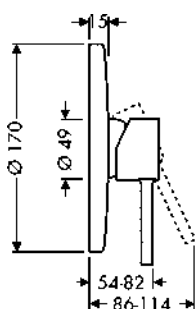

Single lever shower mixer for concealed installation with pin handle

- / 1 function
- / connection type: basic set
- / maximum flow rate at 3 bar: 29 l/min
- / ceramic cartridge
- / min. operating pressure: 1 bar
- / max. operating pressure: 10 bar
- / temperature limitation adjustable
- / with silencer
- / suitable for continuous flow water heaters

Chrome	10616000	275.80
AXOR FinishPlus*	10616XXX	413.70

Required parts:

/ Basic set iBox universal	01700180	137.30

Optional parts:

/ Extension element round 1-hole	Chrome	14960000	55.90
	AXOR FinishPlus*	14960XXX	83.90
/ Extension 25 mm for basic set iBox universal		13587000	50.40
/ Fastening rail set for iBox universal		93171000	35.80