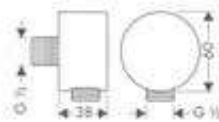

Wall outlet round

- / metal connection angle
- / non-return valve

Chrome

27451000

36.20

AXOR FinishPlus*

27451XXX

54.30