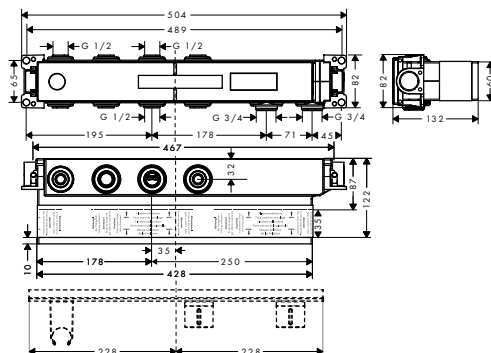

Basic set for thermostatic module Select for 2 functions

18310180 778.00

- / 2 functions
- / connection thread Rp 3/4
- / installation depth: 87 - 122 mm
- / horizontal installation
- / sound-decoupled installation
- / connection dimension: DN15/DN20