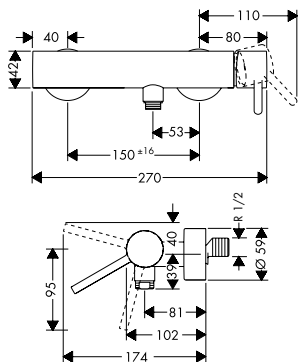

Shower

Single lever shower mixer for exposed installation with pin handle

- / 1 function
- / connection type: s-shaped connections
- / centre distance: 150 ± 16 mm
- / maximum flow rate at 3 bar: 28 l/min
- / flow rate of hand shower at 3 bar: 16 l/min
- / ceramic cartridge
- / min. operating pressure: 1 bar
- / max. operating pressure: 10 bar
- / temperature limitation adjustable
- / non-return valve
- / with silencer
- / suitable for continuous flow water heaters
- / hose connection DN15
- / connection dimension: DN15

finish	code no.	Euro
Chrome	10611000	542.00
AXOR FinishPlus*	10611XXX	813.00