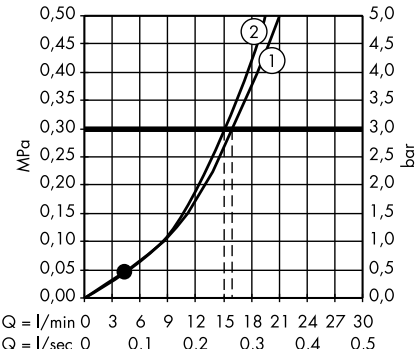

1. Overhead shower
2. Hand shower

/ Showerpipe with thermostat and overhead shower 180 1jet
39670000