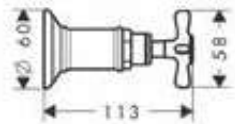

Thermostat for concealed installation with lever handle and shut-off/ diverter valve

- / 2 functions
- / flow rate upper outlet: 25 l/ min
- / flow rate lower outlet: 29 l/ min
- / thermostat cartridge, shut-off valve
- / safety lock at 40 °C
- / temperature limitation adjustable
- / non-return valve
- / with silencer
- / connection type: basic set
- / min. operating pressure: 1 bar
- / max. operating pressure: 10 bar

Required parts:

- / Basic set iBox universal

Optional parts:

- / Extension element round 2-hole 0-1-2
- / Extension 25 mm for basic set iBox universal
- / Fastening rail set for iBox universal

finish	code no.	Euro
Chrome	16821000	885.30
Brushed Nickel	16821820	1,328.00
AXOR FinishPlus*	16821XXX	1,328.00

	01700180	137.30

Chrome	14962000	55.90
Brushed Nickel	14962820	83.90
AXOR FinishPlus*	14962XXX	83.90
	13587000	50.40
	93171000	35.80

Basic set iBox universal

- / suitable for all shower, bath tub and thermostat finish sets for concealed installation
- / connection thread Rp 3/4
- / rotationally-symmetric installation
- / sound-decoupled installation
- / connection dimension: DN20

Optional parts:

- / Extension 25 mm for basic set iBox universal
- / Fastening rail set for iBox universal

	01700180	137.30

	13587000	50.40
	93171000	35.80

Shut-off valve for concealed installation with cross handle

- / connection type: DN15/DN20

Required parts:

- / Basic set 52 l/ min for shut-off valve for concealed installation spindle
- / Basic set 40 l/ min for concealed installation for shut-off valve ceramic
- / Basic set 130 l/ min for shut-off valve for concealed installation spindle

Optional parts:

- / Extension set 25 mm for shut-off/ diverter valve Trio-/ Quattro

Chrome	16871000	158.60
Brushed Nickel	16871820	237.90
AXOR FinishPlus*	16871XXX	237.90

	16973180	84.60

	16974180	87.90

	16970180	91.90