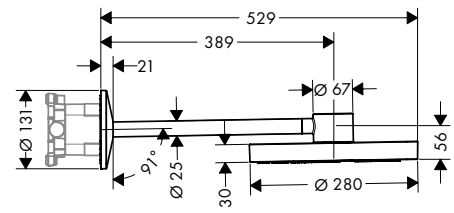

NEW

Overhead shower 280 2jet with shower arm

- / consists of: overhead shower, shower arm
- / shower head size: 280 mm
- / spray type: PowderRain, Rain
- / material spray disc: metal
- / shower arm length 389 mm
- / maximum flow rate at 3 bar: 12 l/min
- / flow rate PowderRain spray (at 3 bar): 7,2 l/min
- / flow rate Rain spray (at 3 bar): 12 l/min
- / minimum flow pressure: 1,5 bar
- / connection of overhead shower: bayonet fixation
- / overhead shower removable for cleaning
- / installation: wall
- / connection dimension: DN15
- / not included: basic set

Chrome	48492000	1,100.00
Matt Black	48492670	1,540.00
AXOR FinishPlus*	48492XXX	1,650.00

Alternative products:

/ Overhead shower 280 1jet with shower arm	Chrome	48491000	950.00
	Matt Black	48491670	1,330.00
	AXOR FinishPlus*	48491XXX	1,425.00

Required parts:

/ Basic set for overhead shower 2jet with shower arm	35361180	315.00