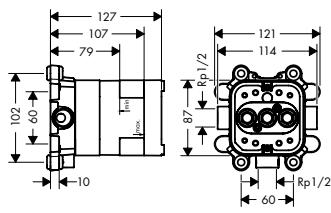

Basic set for overhead shower 2jet with shower arm

- / includes polystyrene sheathing as a placeholder during installation
- / sound-decoupled installation
- / connection dimension: Rp 1/2

35361180	315.00