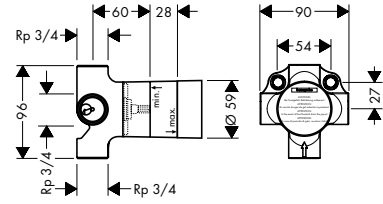

Basic set for Quattro four-way diverter valve for concealed installation

- / requires volume control
- / 3 functions
- / simultaneous utilization of 2 functions
- / suitable for all Quattro finish sets
- / connection dimension: DN20
- / maximum flow rate at 3 bar: 65 l/min

Optional parts:

- / Extension set 25 mm for shut-off/ diverter valve Trio-/ Quattro

finish	code no.	Euro
	16930180	263.20

	92990000	48.60

Overhead showers

Overhead shower 180 ljet Classic

- / shower head size: 180 mm
- / spray type: RainAir
- / ball-joint: overhead shower angle adjustable
- / material spray disc: metal
- / maximum flow rate at 3 bar: 18 l/min
- / flow rate Rain spray (at 3 bar): 18 l/min
- / minimum flow pressure: 1,5 bar
- / spray disc removable for cleaning
- / installation: ceiling or wall
- / connection thread G 1/2
- / connection dimension: DN15

Chrome	28487000	493.90
AXOR FinishPlus*	28487XXX	740.90

Optional parts:

- / Shower arm 389 mm
- / Ceiling connector 100 mm
- / Ceiling connector 300 mm

Chrome	27348000	116.80
AXOR FinishPlus*	27348XXX	175.20
Chrome	26432000	171.40
AXOR FinishPlus*	26432XXX	257.10
Chrome	26433000	228.40
AXOR FinishPlus*	26433XXX	342.60

Overhead shower 240 ljet Classic

- / shower head size: 240 mm
- / spray type: RainAir
- / ball-joint: overhead shower angle adjustable
- / material spray disc: metal
- / maximum flow rate at 3 bar: 17 l/min
- / flow rate RainAir spray (at 3 bar): 17 l/min
- / minimum flow pressure: 1,5 bar
- / installation: ceiling or wall
- / connection thread G 1/2
- / connection dimension: DN15

Chrome	28474000	731.40
AXOR FinishPlus*	28474XXX	1,097.10

Optional parts:

- / Shower arm 389 mm
- / Ceiling connector 100 mm
- / Ceiling connector 300 mm