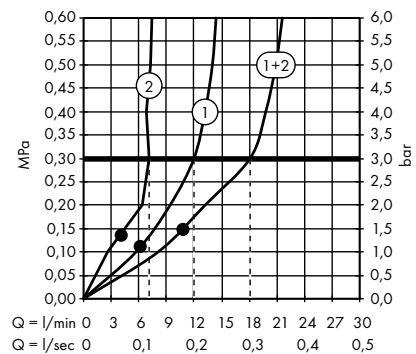

/ Overhead shower 280 2jet with shower arm
48492000, 48492670