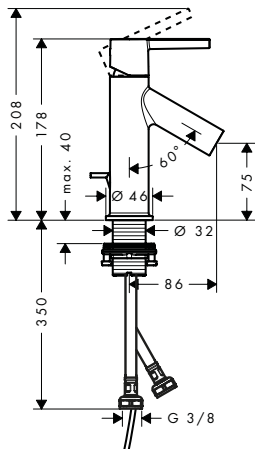

Single lever basin mixer 80 with lever handle for hand washbasins with pop-up waste set

- / consists of: single lever basin mixer, waste set
- / ComfortZone 80
- / spray type: normal spray
- / maximum flow rate at 3 bar: 5 l/ min
- / ceramic cartridge
- / temperature limitation adjustable
- / suitable for continuous flow water heaters
- / pop-up waste set G 1 1/4
- / connection type: G 3/8 connections
- / connection dimension: DN15

Chrome	10102000	267.20
AXOR FinishPlus*	10102XXX	400.80