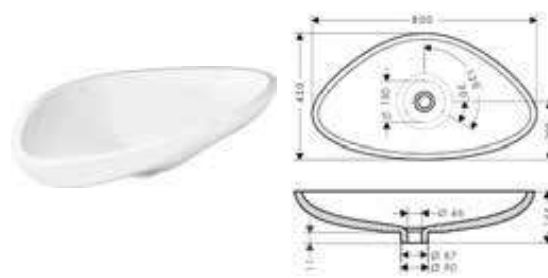

Washbasins and washbowls

Wash bowl 800/450

- / material: mineral cast with gelcoat
- / only in conjunction with basin mixers without pull rod
- / CE certified
- / TÜV certified
- / type of installation: built-on

White	42300000	1,095.80

Optional parts:

- / Single lever basin mixer 220 for wash bowls with waste set
- / Waste set non-closing for washbasins

Chrome	18020000	1,360.40
AXOR FinishPlus*	18020XXX	2,040.60
Chrome	51301000	45.40
AXOR FinishPlus*	51301XXX	68.10