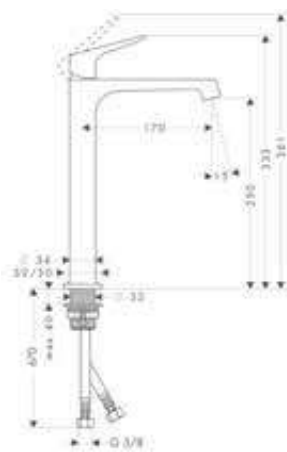

Single lever basin mixer 250 for wash bowls with waste set

- / consists of: single lever basin mixer, waste set
- / ComfortZone 250
- / projection 170 mm
- / spray type: normal spray
- / maximum flow rate at 3 bar: 5 l/min
- / ceramic cartridge
- / temperature limitation adjustable
- / suitable for continuous flow water heaters
- / non-closing waste set
- / connection type: G 3/8 connections
- / connection dimension: DN15

Chrome	34127000	621.70
AXOR FinishPlus*	34127XXX	932.60