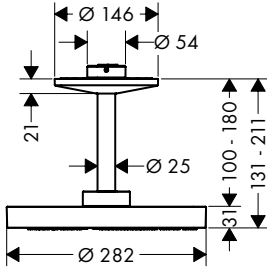

NEW

Overhead shower 280 2jet with ceiling connection

- / consists of: overhead shower, ceiling connector
- / shower head size: 280 mm
- / spray type: PowderRain, Rain
- / material spray disc: metal
- / brass ceiling connector
- / ceiling connection length: 211 mm
- / maximum flow rate at 3 bar: 12,5 l/min
- / flow rate PowderRain spray (at 3 bar): 7,5 l/min
- / flow rate Rain spray (at 3 bar): 12,5 l/min
- / minimum flow pressure: 1,5 bar
- / connection of overhead shower: bayonet fixation
- / overhead shower removable for cleaning
- / installation: ceiling
- / connection dimension: DN15
- / not included: basic set

finish	code no.	Euro
Chrome	48494000	1,000.00
Matt Black	48494670	1,400.00
AXOR FinishPlus*	48494XXX	1,500.00

Alternative products:	finish	code no.	Euro
NEW / Overhead shower 280 1jet with ceiling connection	Chrome	48493000	850.00
	Matt Black	48493670	1,190.00
	AXOR FinishPlus*	48493XXX	1,275.00

Required parts:	code no.	Euro
/ Basic set for overhead shower with ceiling connector	26434180	240.60

Optional parts:	finish	code no.	Euro
NEW / Ceiling connector 300 mm for overhead shower 280 2jet	Chrome	48496000	300.00
	Matt Black	48496670	420.00
	AXOR FinishPlus*	48496XXX	450.00