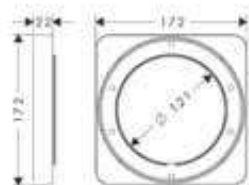

- / Extension 25 mm for basic set iBox universal 13587000 50.40
- / Fastening rail set for iBox universal 93171000 35.80

**Extension 25 mm for basic set iBox universal**

13587000

50.40

- / extension for basic set
- extension length: 25 mm