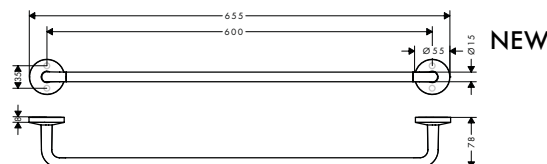

Grab bar

- / wall-mounted
- / material: metal
- / material holder: metal
- / length: 355 mm
- / with mounting material
- / concealed fastening
- / drilling distance: 300 mm
- / diameter drill hole: 6 mm
- / TÜV certified

Chrome	42813000	140.00
Matt Black	42813670	196.00
AXOR FinishPlus*	42813XXX	210.00

NEW