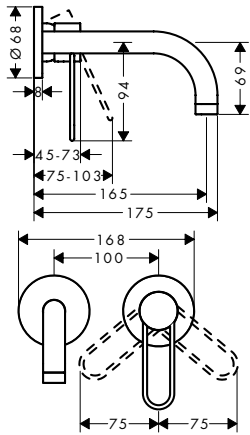

**Single lever basin mixer
for concealed installation
wall-mounted with loop handle
and spout 165 mm**

- / consists of: single lever basin mixer for concealed installation wall-mounted, waste set
- / projection 165 mm
- / spray type: normal spray
- / maximum flow rate at 3 bar: 5 l/min
- / ceramic cartridge
- / temperature limitation adjustable
- / suitable for continuous flow water heaters
- / non-closing waste set
- / connection type: basic set
- / connection dimension: DN15
- / handle can be positioned on the right or left, depends on the basic set installation

Alternative sizes:

- / Single lever basin mixer for concealed installation wall-mounted with loop handle and spout 225 mm

finish	code no.	Euro
Chrome	38121000	383.50
Brushed Nickel	38121820	575.30
AXOR FinishPlus*	38121XXX	575.30

Chrome	38122000	400.00
Brushed Nickel	38122820	600.00
AXOR FinishPlus*	38122XXX	600.00

Required parts:

- / Basic set for single lever basin mixer for concealed installation wall-mounted

13623180	220.50

Optional parts:

- / Extension set 25 mm for single lever basin mixer wall-mounted

13586000	112.80