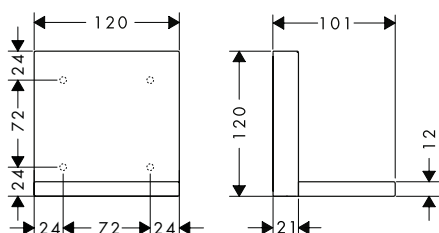

AXOR ShowerCollection Accessories designed by Philippe Starck
Shelf 120/120

finish	code no.	Euro
Chrome	40872000	459.20
AXOR FinishPlus*	40872XXX	688.80

- / when positioning the shelf between waterconducting parts (# 10755XXX, # 10751XXX, # 10942XXX, # 10972XXX, # 10651XXX, # 28491XXX) in joined installation (10 mm distance), it is recommended to use basic set # 40877180
- / suitable for installation with or without basic set # 40877180
- / for use with either vertical or horizontal installation of the basic set
- / material frame: solid brass
- / material shelf: metal
- / with mounting material
- / concealed fastening
- / drilling distance: 72 mm
- / diameter drill hole: 6 mm

Optional parts:		
/ Basic set/ waterconducting unit for shelf 120/120 for concealed installation	40877180	189.60