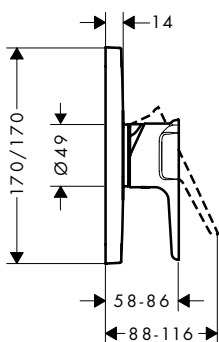

Shower

Single lever shower mixer for concealed installation

- / 1 function
- / connection type: basic set
- / maximum flow rate at 3 bar: 29 l/min
- / ceramic cartridge
- / min. operating pressure: 1 bar
- / max. operating pressure: 10 bar
- / temperature limitation adjustable
- / with silencer
- / suitable for continuous flow water heaters

Required parts:

- / Basic set iBox universal

Optional parts:

- / Extension element softcube 1-hole
- / Extension 25 mm for basic set iBox universal
- / Fastening rail set for iBox universal

finish	code no.	Euro
Chrome	36655000	295.60
AXOR FinishPlus*	36655XXX	443.40

	01700180	137.30

Chrome	14971000	68.40
AXOR FinishPlus*	14971XXX	102.60
	13587000	50.40
	93171000	35.80