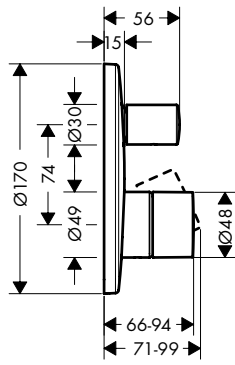

Single lever bath mixer for concealed installation with zero handle

- / 2 functions
- / connection type: basic set
- / flow rate upper outlet: 21 l/min
- / flow rate lower outlet: 28 l/min
- / min. operating pressure: 1 bar
- / max. operating pressure: 10 bar
- / ceramic cartridge
- / temperature limitation adjustable
- / diverter with automatic resetting
- / with silencer
- / suitable for continuous flow water heaters

Alternative products:

- / Single lever bath mixer for concealed installation with zero handle and integrated security combination according to EN1717

Required parts:

- / Basic set iBox universal

Optional parts:

- / Extension element round 2-hole
- / Extension 25 mm for basic set iBox universal
- / Fastening rail set for iBox universal

finish	code no.	Euro
Chrome	45405000	331.30
Brushed Nickel	45405820	497.00
AXOR FinishPlus*	45405XXX	497.00

Chrome	45407000	445.30
Brushed Nickel	45407820	668.00
AXOR FinishPlus*	45407XXX	668.00

	01700180	137.30

Chrome	14961000	55.90
Brushed Nickel	14961820	83.90
AXOR FinishPlus*	14961XXX	83.90
	13587000	50.40

	93171000	35.80