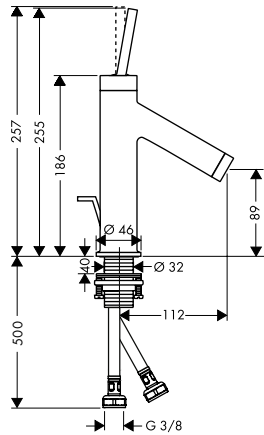

Single lever basin mixer 90 with pin handle and pop-up waste set

- / consists of: single lever basin mixer, waste set
- / ComfortZone 90
- / projection 112 mm
- / spray type: normal spray
- / maximum flow rate at 3 bar: 5 l/ min
- / joystick ceramic cartridge
- / suitable for continuous flow water heaters
- / pop-up waste set G 1 1/4
- / connection type: G 3/8 connections
- / connection dimension: DN15

Chrome 10111000 486.90
AXOR FinishPlus* 10111XXX 730.40

Alternative products:

- / Single lever basin mixer 90 with pin handle and waste set

Chrome 10117000 486.90
AXOR FinishPlus* 10117XXX 730.40