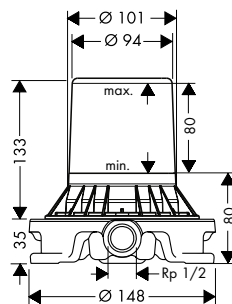

Basic set for mixers floor-standing

- / for mounting on unfinished floor
- / suitable for single lever bath mixer, single lever basin mixer and bath spout floor-standing
- / connection dimension: DN15

10452180	459.80

Optional parts:

- / Sealing foil for basic set bath mixer floor-standing

96441000	127.30