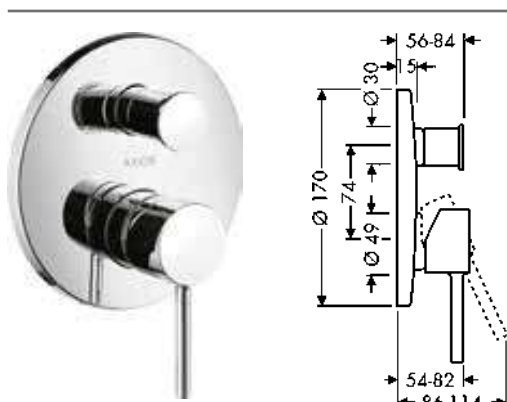

Single lever bath mixer for concealed installation with pin handle

- / 2 functions
- / connection type: basic set
- / flow rate upper outlet: 21 l/min
- / flow rate lower outlet: 29 l/min
- / maximum flow rate at 3 bar: 29 l/min
- / ceramic cartridge
- / temperature limitation adjustable
- / diverter with automatic resetting
- / suitable for continuous flow water heaters

Alternative products:

- / Single lever bath mixer for concealed installation with pin handle and integrated security combination according to EN1717

This product is only available in the AXOR FinishPlus surface Polished Gold Optic via AXOR Signature.

Required parts:

- / Basic set iBox universal

Optional parts:

- / Extension element round 2-hole
- / Extension 25 mm for basic set iBox universal

finish	code no.	Euro
Chrome	10416000	318.30
AXOR FinishPlus*	10416XXX	477.50

Chrome	10418000	460.80
AXOR FinishPlus*	10418XXX	691.20

	01700180	137.30

Chrome	14961000	55.90
AXOR FinishPlus*	14961XXX	83.90
	13587000	50.40