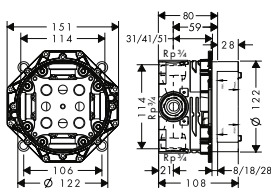

Basic set iBox universal

	01700180	137.30

- / suitable for all shower, bath tub and thermostat finish sets for concealed installation
- / connection thread Rp 3/4
- / rotationally-symmetric installation
- / sound-decoupled installation
- / connection dimension: DN20

Optional parts:

/ Extension 25 mm for basic set iBox universal		13587000	50.40
/ Fastening rail set for iBox universal		93171000	35.80