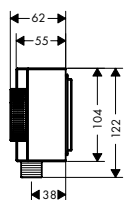

Thermostatic module Select 540/100 for concealed installation for 3 functions

- / consists of: Thermostatic module, shower holder, baton hand shower, shower hose
- / depending on volume flow and installation situation approx. 50% flow rate reduction and integrated shut off function
- / 3 functions
- / Select push-button on/off control for 3 outlets
- / simultaneous use of several outlets
- / maximum flow rate at 3 bar: 38 l/ min
- / flow rate hand shower connection at 3 bar: 14 l/ min
- / thermostat cartridge, Start/stop valve to operate the functions
- / safety lock at 40 °C
- / temperature limitation adjustable
- / hose nut: for shower hoses with cylindrical nut on both sides
- / connection type: basic set
- / min. operating pressure: 1 bar
- / max. operating pressure: 10 bar
- / Thermostat is delivered with buttons handshower, PowderRain, Rain large

This product is not available in brushed AXOR FinishPlus surfaces.

Consisting of:

- / Metal effect shower hose 1.25 m (# 28282000)

Alternative products:

- / Thermostatic module Select 540/100 for concealed installation for 3 functions - diamond cut

This product is not available in brushed AXOR FinishPlus surfaces.

Required parts:

- / Basic set for thermostatic module Select for 3 functions

finish	code no.	Euro
Chrome	46710000	2,174.20
AXOR FinishPlus*	46710XXX	3,261.30