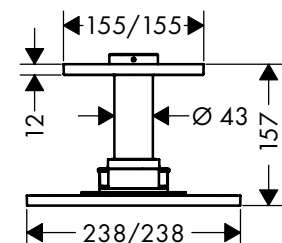

Overhead shower 250/250 2jet with ceiling connection

- / consists of: overhead shower, ceiling connector
- / shower head size: 250 x 250 mm
- / spray type: PowderRain, Intense PowderRain
- / Select button on thermostat
- / dynamic spray nozzles move out while using
- / material spray disc: metal
- / brass ceiling connector
- / ceiling connection length: 100 mm
- / maximum flow rate at 3 bar: 18 l/min
- / flow rate PowderRain spray (at 3 bar): 18 l/min
- / flow rate Intense PowderRain (at 3 bar): 16 l/min
- / minimum flow pressure: 2 bar
- / overhead shower removable for cleaning
- / ServiceCard with sieve can be removed without tools for cleaning purpose
- / installation: ceiling
- / connection dimension: DN15
- / connection type: basic set

finish	code no.	Euro
Chrome	35312000	1,165.40
AXOR FinishPlus*	35312XXX	1,748.10

Alternative products:

/ Overhead shower 250/250 1jet with ceiling connection	Chrome	35308000	1,054.50
	AXOR FinishPlus*	35308XXX	1,581.80

Required parts:

/ Basic set for overhead shower with ceiling connector		26434180	240.60

Optional parts:

/ Extension 230 mm for ceiling connector overhead shower	Chrome	35288000	488.40
	AXOR FinishPlus*	35288XXX	732.60