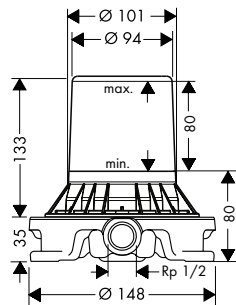

Basic set for mixers floor-standing

- / for mounting on unfinished floor
- / suitable for single lever bath mixer, single lever basin mixer and bath spout floor-standing
- / connection dimension: DN 15

10452180	459.80

Optional parts:

/ Sealing foil for basic set bath mixer floor-standing	96441000	127.30