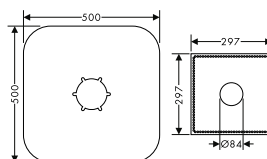

Sealing foil for basic set bath mixer floor-standing

96441000 127.30