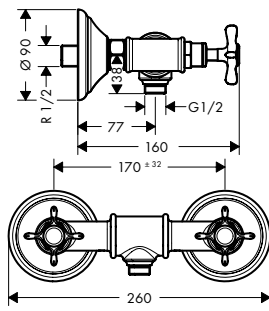

15481180	1,439.50
----------	----------

- / maximum pull-out length of hand shower: 1.10 m
- / connection dimension: DN15

\*For additional information please refer to the "AXOR FinishPlus" overview.

Shower