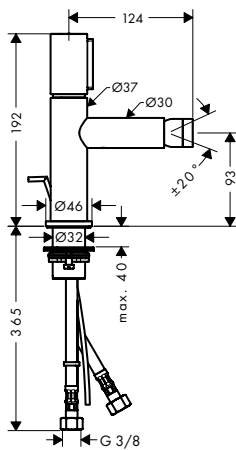

Bidet mixer Select with pop-up waste set

- / consists of: Bidet mixer, waste set
- / projection 124 mm
- / aerator with ball pivot
- / spray type: normal spray
- / maximum flow rate at 3 bar: 5 l/ min
- / Select cartridge with temperature control
- / temperature limitation adjustable
- / suitable for continuous flow water heaters
- / pop-up waste set G 1¼
- / connection type: G ¾ connections
- / connection dimension: DN15

Chrome	45210000	468.20
Brushed Nickel	45210820	702.30
AXOR FinishPlus*	45210XXX	702.30