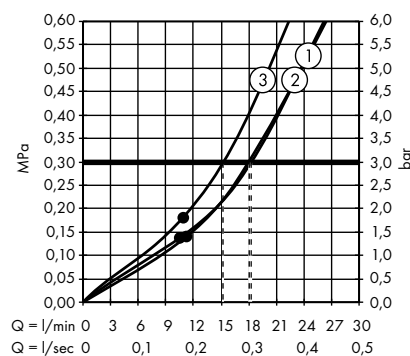

1. Rain
2. Rainflow
3. Mono

/ Overhead shower 460/300 3jet with shower arm and square escutcheon
35282000