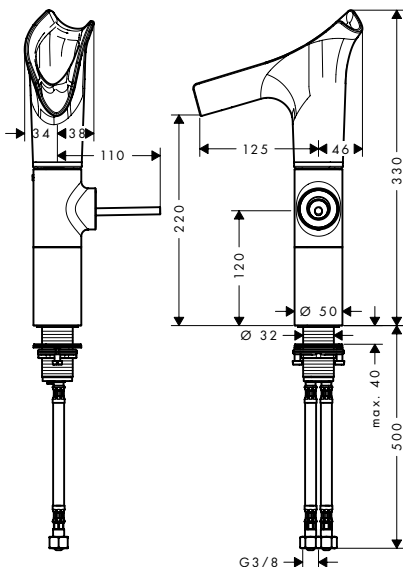

Single lever basin mixer 220 with glass spout for wash bowls with waste set

Chrome	12114000	1,493.10
AXOR FinishPlus*	12114XXX	2,239.70

- / consists of: single lever basin mixer, waste set
- / ComfortZone 220
- / projection 125 mm
- / swivel range adjustable in 3 steps 95°, 120° or 360°
- / spray type: laminar spray
- / EasyClick connection between body and spout with SafetyStop-function
- / Spout is dishwasher safe
- / material spout: crystal glass
- / maximum flow rate at 3 bar: 4 l/min
- / joystick ceramic cartridge
- / non-closing waste set
- / connection type: G 3/8 connections
- / connection dimension: DN15
- / handle can be positioned on the right or left
- / not recommended for the public and semi-public area