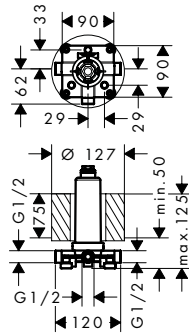

Basic set for overhead shower with ceiling connector

- / ceiling installation, includes polystyrene sheathing as a placeholder during installation

26434180	240.60

Optional parts:	finish	code no.	Euro
/ Overhead shower 460/300 1jet with ceiling connection	Chrome	35277000	1,941.50
	AXOR FinishPlus*	35277XXX	2,912.30
/ Overhead shower 460/300 2jet with ceiling connection	Chrome	35279000	2,398.40
	AXOR FinishPlus*	35279XXX	3,597.60
/ Overhead shower 460/300 3jet with ceiling connection	Chrome	35281000	2,626.80
	AXOR FinishPlus*	35281XXX	3,940.20
/ Overhead shower 300 1jet with ceiling connection	Chrome	35301000	1,276.40
	AXOR FinishPlus*	35301XXX	1,914.60
/ Overhead shower 300 2jet with ceiling connection	Chrome	35304000	1,442.80
	AXOR FinishPlus*	35304XXX	2,164.20
/ Overhead shower 300/300 1jet with ceiling connection	Chrome	35316000	1,276.40
	AXOR FinishPlus*	35316XXX	1,914.60
/ Overhead shower 300/300 2jet with ceiling connection	Chrome	35320000	1,442.80
	AXOR FinishPlus*	35320XXX	2,164.20
/ Overhead shower 250 1jet with ceiling connection	Chrome	35286000	1,054.50
	AXOR FinishPlus*	35286XXX	1,581.80
/ Overhead shower 250 2jet with ceiling connection	Chrome	35297000	1,165.40
	AXOR FinishPlus*	35297XXX	1,748.10
/ Overhead shower 250/250 1jet with ceiling connection	Chrome	35308000	1,054.50
	AXOR FinishPlus*	35308XXX	1,581.80
/ Overhead shower 250/250 2jet with ceiling connection	Chrome	35312000	1,165.40
	AXOR FinishPlus*	35312XXX	1,748.10