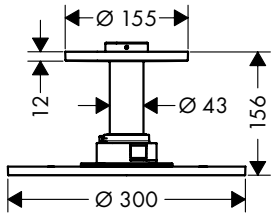

Overhead shower 300 1jet with ceiling connection

- / consists of: overhead shower, ceiling connector
- / shower head size: 300 mm
- / spray type: PowderRain
- / dynamic spray nozzles move out while using
- / material spray disc: metal
- / brass ceiling connector
- / ceiling connection length: 100 mm
- / maximum flow rate at 3 bar: 19 l/min
- / flow rate PowderRain spray (at 3 bar): 19 l/min
- / minimum flow pressure: 1,8 bar
- / overhead shower removable for cleaning
- / ServiceCard with sieve can be removed without tools for cleaning purpose
- / installation: ceiling
- / connection dimension: DN15

finish	code no.	Euro
Chrome	35301000	1,276.40
AXOR FinishPlus*	35301XXX	1,914.60

Alternative products:

/ Overhead shower 300 2jet with ceiling connection	Chrome AXOR FinishPlus*	35304000 35304XXX	1,442.80 2,164.20

Required parts:

/ Basic set for overhead shower with ceiling connector		26434180	240.60

Optional parts:

/ Extension 230 mm for ceiling connector overhead shower	Chrome AXOR FinishPlus*	35288000 35288XXX	488.40 732.60