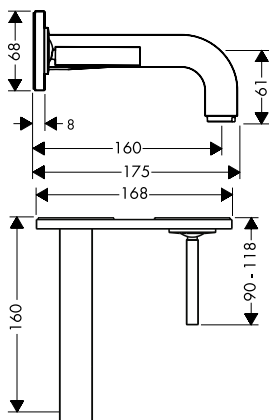

Single lever basin mixer for concealed installation wall-mounted with pin handle, spout 160 mm and plate

Chrome 39112000 813.50
AXOR FinishPlus* 39112XXX 1,220.30

- / consists of: single lever basin mixer for concealed installation wall-mounted, waste set
- / projection 160 mm
- / spray type: normal spray
- / maximum flow rate at 3 bar: 5 l/min
- / joystick ceramic cartridge
- / suitable for continuous flow water heaters
- / non-closing waste set
- / connection type: basic set
- / connection dimension: DN15
- / handle can be positioned on the right or left, depends on the basic set installation

Alternative sizes:

/ Single lever basin mixer for concealed installation wall-mounted with pin handle, spout 220 mm and plate

Chrome 39115000 840.10
AXOR FinishPlus* 39115XXX 1,260.20

Alternative products:

/ Single lever basin mixer for concealed installation wall-mounted with pin handle, spout 160 mm and escutcheons

Chrome 39113000 654.60
AXOR FinishPlus* 39113XXX 981.90

/ Single lever basin mixer for concealed installation wall-mounted with pin handle, spout 220 mm and escutcheons

Chrome 39116000 698.60
AXOR FinishPlus* 39116XXX 1,047.90

Required parts:

/ Basic set for single lever basin mixer for concealed installation wall-mounted 13623180 220.50

Optional parts:

/ Extension set 25 mm for single lever basin mixer wall-mounted 13586000 112.80

*For additional information please refer to the "AXOR FinishPlus" overview.