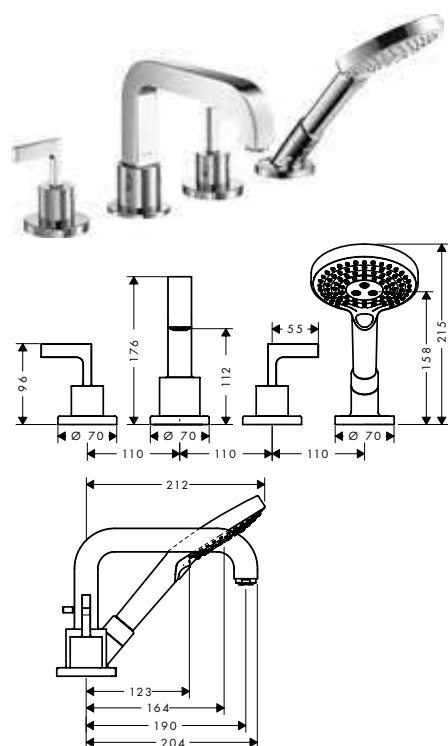

4-hole tile mounted bath mixer with lever handles and escutcheons

- / consists of: 4-hole tile mounted bath mixer, hand shower, Secuflex hose set
- / 2 functions
- / projection 190 mm
- / connection type: basic set
- / spray type mixer: normal spray
- / spray type hand shower: Rain, RainAir, WhirlAir
- / maximum pull-out length of hand shower: 1.10 m
- / min. operating pressure: 1 bar
- / max. operating pressure: 10 bar
- / ceramic valves hot/ cold 90°
- / diverter with automatic resetting
- / non-return valve
- / connection dimension: DN15

Consisting of:

- / Hand shower 120 3jet (# 26050000)

Required parts:

- / Basic set for 4-hole tile mounted bath mixer

finish	code no.	Euro
Chrome	39454000	1,775.50
AXOR FinishPlus*	39454XXX	2,663.30