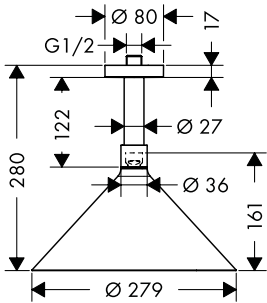

finish code no. Euro

Overhead shower 240 2jet with ceiling connector

- / consists of: overhead shower, ceiling connector
- / shower head size: 279 mm
- / spray type: Rain, RainAir
- / Select button on overhead shower
- / ball-joint: overhead shower angle adjustable
- / material spray disc: metal
- / brass ceiling connector
- / ceiling connection length: 139 mm
- / maximum flow rate at 3 bar: 17 l/min
- / flow rate Rain spray (at 3 bar): 17 l/min
- / flow rate RainAir spray (at 3 bar): 16 l/min
- / minimum flow pressure: 1 bar
- / spray disc removable for cleaning
- / installation: ceiling
- / connection thread G 1/2
- / connection dimension: DN15
- / suitable for continuous flow water heaters with an output of 18 kW

Chrome 26022000 648.90
AXOR FinishPlus* 26022XXX 973.40