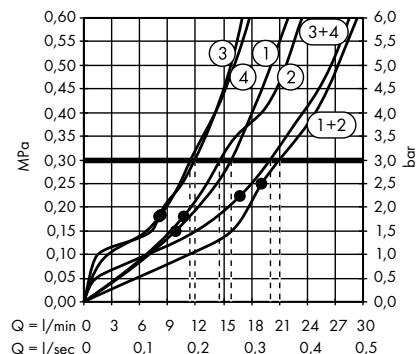

/ ShowerHeaven 1200/300 4jet with lighting 5000 K  
# 10629000

- 1. Rain
- 2. Mono
- 3. PowderRain inside
- 4. PowderRain outside

/ ShowerHeaven 1200/300 4jet without lighting  
# 10637000

- 1. Rain
- 2. Mono
- 3. PowderRain inside
- 4. PowderRain outside