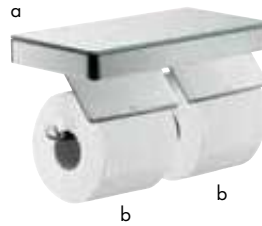

Triple function: Shelf 300 mm with two roll holders. 2 adapter sets required. One roll holder is fitted back to front.

Products required:

- a. # 42838000 + 2 x # 42870000 adapter set
- b. # 42836000

6