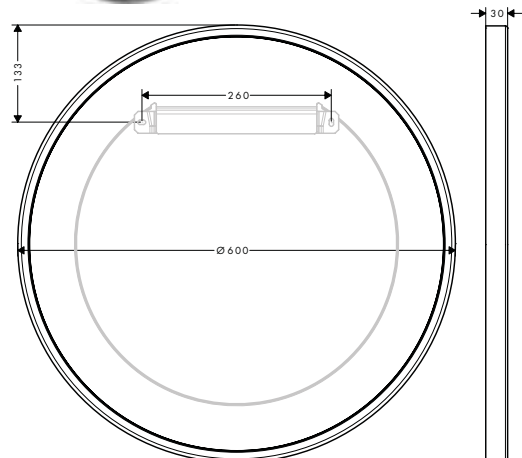

Shaving mirror

- / wall-mounted
- / material: mirror glass
- / material frame: metal
- / mirror is inclinable
- / swivelling
- / enlargement: 1.7-times
- / with mounting material
- / concealed fastening
- / drilling distance: 51 mm
- / diameter drill hole: 6 mm

Chrome	42849000	270.00
Matt Black	42849670	378.00
AXOR FinishPlus*	42849XXX	405.00

NEW