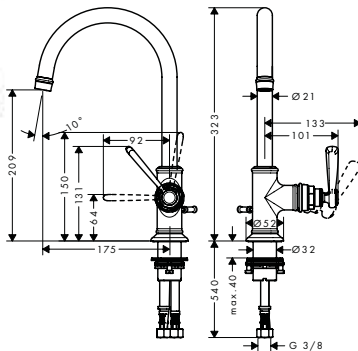

Single lever basin mixer 210 with lever handle and pop-up waste set

- / consists of: single lever basin mixer, waste set
- / ComfortZone 210
- / projection 175 mm
- / swivel range 120°
- / spray type: normal spray
- / maximum flow rate at 3 bar: 5 l/ min
- / ceramic cartridge
- / temperature limitation adjustable
- / suitable for continuous flow water heaters
- / pop-up waste set G 1 1/4
- / connection type: G 3/8 connections
- / connection dimension: DN15

Alternative products:

- / Single lever basin mixer 210 with lever handle and waste set

finish	code no.	Euro
Chrome	16517000	530.50
Brushed Nickel	16517820	795.80
AXOR FinishPlus*	16517XXX	795.80