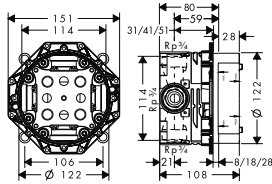

Optional parts:

- / Extension element round 2-hole 0-1-2
- / Extension 25 mm for basic set iBox universal
- / Fastening rail set for iBox universal

finish	code no.	Euro
Chrome	16821000	885.30
Brushed Nickel	16821820	1,328.00
AXOR FinishPlus*	16821XXX	1,328.00

	01700180	137.30

Chrome	14962000	55.90
Brushed Nickel	14962820	83.90
AXOR FinishPlus*	14962XXX	83.90
	13587000	50.40
	93171000	35.80

Basic set iBox universal

- / suitable for all shower, bath tub and thermostat finish sets for concealed installation
- / connection thread Rp 3/4
- / rotationally-symmetric installation
- / sound-decoupled installation
- / connection dimension: DN20

Optional parts:

- / Extension 25 mm for basic set iBox universal
- / Fastening rail set for iBox universal

	01700180	137.30

	13587000	50.40
	93171000	35.80

Shut-off valve for concealed installation with cross handle

- / connection type: DN15/DN20

Required parts:

- / Basic set 52 l/ min for shut-off valve for concealed installation spindle
- / Basic set 40 l/ min for concealed installation for shut-off valve ceramic
- / Basic set 130 l/ min for shut-off valve for concealed installation spindle

Optional parts:

- / Extension set 25 mm for shut-off/ diverter valve Trio-/ Quattro

Chrome	16871000	158.60
Brushed Nickel	16871820	237.90
AXOR FinishPlus*	16871XXX	237.90

	16973180	84.60

	16974180	87.90

	16970180	91.90

	92990000	48.60