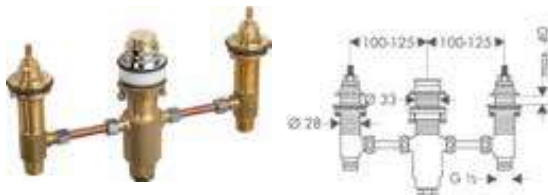

Basic set for 3-hole rim mounted bath mixer

15484180 188.70

- / maintenance opening required
- / connection thread: G 1/2
- / connection dimension: DN15
- / ceramic valves hot/ cold 90°