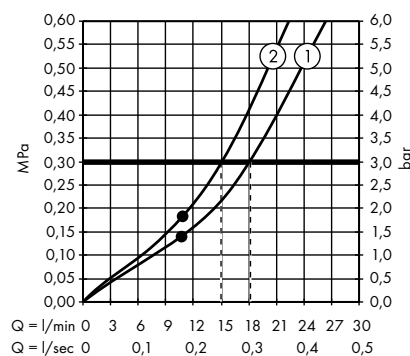

1. Mono
2. Rain
3. RainStream

/ Overhead shower 460/300 2jet with shower arm and square escutcheon
35280000