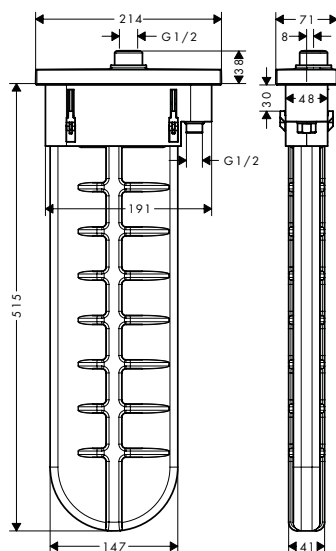

sBox Finish set oval

- / consists of: hose box, shower hose, escutcheon
- / suitable for rim or tile mounted installation
- / 1 function
- / sBox for quiet, smooth and protected hose guidance
- / no additional maintenance opening required
- / bath rim width at least 100 mm
- / clamping range: 0 - 30 mm
- / connection dimension: DN15
- / maximum pull-out length of hand shower 1.45 m
- / removable for service at any time
- / protected against backflow, according to DIN EN1717
- / maximum flow rate at 3 bar: 9,5 l/ min

Alternative products:

- / sBox Finish set square

Chrome	28022000	377.10
AXOR FinishPlus*	28022XXX	565.70

Required parts:

- / sBox Rim and tile mounted bath basic set

Optional parts:

- / sBox Installation plate for tile mounted installation
- / sBox Mounting angle set for installation plate for tile mounted installation
- / Rim mounted adapter 25°

Chrome	28012000	377.10
AXOR FinishPlus*	28012XXX	565.70
	15490180	65.00
	28014000	78.10
	28011000	195.00
Chrome	28071000	28.20