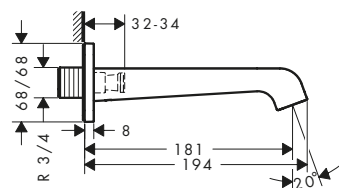

Bath

Bath Spout

- / 1 function
- / connection type: G 3/4
- / projection 181 mm
- / maximum flow rate at 3 bar: 23 l/ min
- / spray type: laminar spray

Chrome	36425000	245.20
AXOR FinishPlus*	36425XXX	367.80