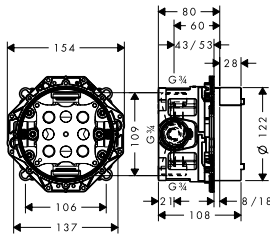

**Optional parts:**

- / Extension 25 mm for basic set iBox universal 13587000 50.40
- / Fastening rail set for iBox universal 93171000 35.80

**Basic set iBox universal with shut-off unit**

01750180

178.40