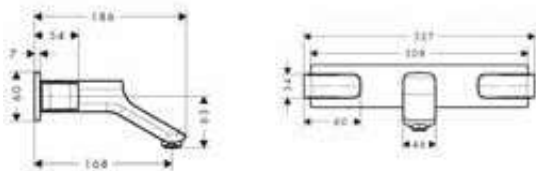

Required parts:

- / Basic set for 3-hole basin mixer for concealed installation wall-mounted 10303180 235.20