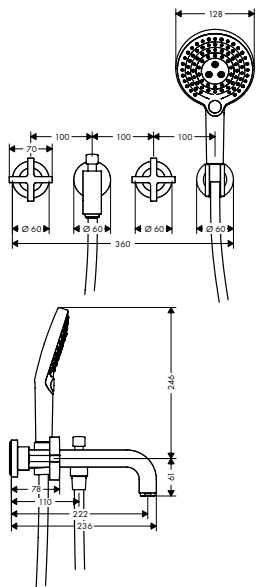

3-hole bath mixer for concealed installation wall-mounted with cross handles and escutcheons

- / consists of: 3-hole bath mixer, hand shower, shower holder, shower hose
- / 2 functions
- / projection 222 mm
- / connection type: basic set
- / spray type mixer: normal spray
- / spray type hand shower: Rain, RainAir, WhirlAir
- / flow rate for bath spout at 3 bar: 22,5 l/ min
- / flow rate of hand shower at 3 bar: 20 l/ min
- / min. operating pressure: 1 bar
- / max. operating pressure: 10 bar
- / ceramic valves hot/ cold 180°
- / diverter with automatic resetting
- / non-return valve
- / connection dimension: DN15

1. **Consisting of:**
2. / Hand shower 120 3jet (# 26050000)
   - / Shower holder round (# 39525000)
   - / Shower hose 1.25 m (# 28622000)

1. **Required parts:**
2. / Basic set for 3-hole basin mixer for concealed installation wall-mounted

1. **Optional parts:**
2. / Seal
   - / Extension set 25 mm for basic set for 3-hole basin mixer wall-mounted

finish	code no.	Euro
Chrome	39447000	1,060.90
AXOR FinishPlus*	39447XXX	1,591.40