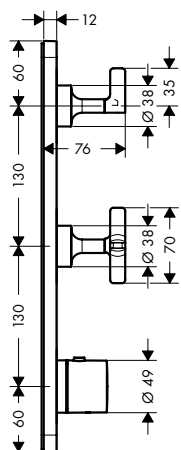

Thermostatic module 380/120 for concealed installation for 2 functions with plate

- / 2 functions
- / simultaneous utilization of 2 functions
- / maximum flow rate at 3 bar: 42 l/min
- / flow rate upper outlet: 42 l/min
- / flow rate lower outlet: 40 l/min
- / thermostat cartridge
- / safety lock at 40 °C
- / temperature limitation adjustable
- / combination of highflow thermostat with shut-off valve and Duo diverter valve for controlling 2 consumers
- / connection type: basic set
- / connection dimension: DN20

Required parts:

- / Basic set for thermostatic module 380/120 for concealed installation for 2 functions

finish	code no.	Euro
Chrome	36703000	753.20
AXOR FinishPlus*	36703XXX	1,129.80

36701180	623.00