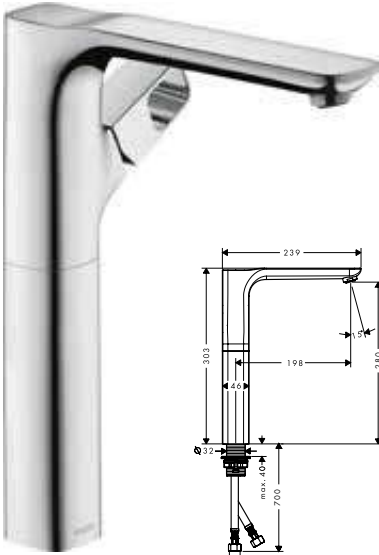

finish code no. Euro

Single lever basin mixer 280 for wash bowls with waste set

- / consists of: single lever basin mixer, waste set
- / ComfortZone 280
- / projection 198 mm
- / spray type: normal spray
- / maximum flow rate at 3 bar: 5 l/ min
- / ceramic cartridge
- / temperature limitation adjustable
- / suitable for continuous flow water heaters
- / non-closing waste set
- / connection type: G 3/8 connections
- / connection dimension: DN15
- / handle position on the side: top-side at the spout (generally suitable for wash bowls)

This product is not available in the AXOR FinishPlus surfaces Polished and Brushed Black Chrome.

Chrome 11035000 809.30
AXOR FinishPlus* 11035XXX 1,214.00