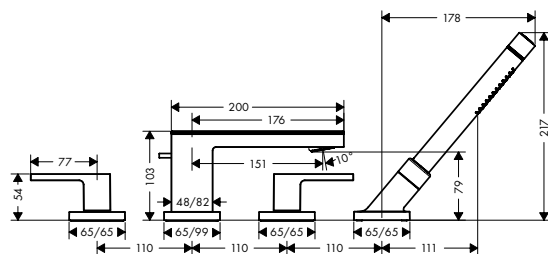

4-hole rim mounted bath mixer

- / consists of: 4-hole rim mounted bath mixer, plate, baton hand shower, Secuflex hose set, shower holder
- / 2 functions
- / projection 150 mm
- / connection type: basic set
- / plate of glass made of safety glass
- / spray type mixer: normal spray
- / spray type hand shower: Rain, Mono
- / maximum pull-out length of hand shower: 1.10 m
- / flow rate for bath spout at 3 bar: 22 l/ min
- / flow rate of hand shower at 3 bar: 16 l/ min
- / min. operating pressure: 1 bar
- / max. operating pressure: 10 bar
- / ceramic valves hot/ cold 90°
- / diverter with automatic resetting
- / connection dimension: DN15

finish	code no.	Euro
Chrome/Mirror Glass	47430000	1,553.80
Chrome/Black Glass	47430600	1,553.80

Consisting of:

- / Baton hand shower 2jet (# 28532000)

Required parts:

/ Basic set for 4-hole rim mounted bath mixer	15480180	838.00