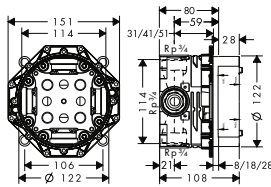

Basic set iBox universal

- / suitable for all shower, bath tub and thermostat finish sets for concealed installation
- / connection thread Rp 3/4
- / rotationally-symmetric installation
- / sound-decoupled installation
- / connection dimension: DN20

Optional parts:

- / Extension 25 mm for basic set iBox universal
- / Fastening rail set for iBox universal

finish	code no.	Euro
	01700180	137.30
	13587000	50.40
	93171000	35.80