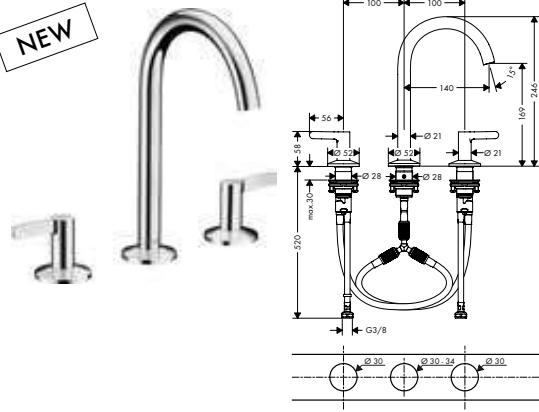

finish code no. Euro

NEW

3-hole basin mixer 170 with push-open waste set

- / consists of: 3-hole basin mixer, waste set
- / ComfortZone 170
- / projection 140 mm
- / swivel range 120°
- / spray type: normal spray
- / maximum flow rate at 3 bar: 5 l/min
- / ceramic valves hot/ cold 90°
- / suitable for continuous flow water heaters
- / push-open waste set G 1 1/4
- / material waste set: metal
- / connection type: G 3/8 connections
- / connection dimension: DN15

Chrome	48050000	585.00
Matt Black	48050670	819.00
AXOR FinishPlus*	48050XXX	877.50

Optional parts:

/ Hose extension set for 3-hole basin mixer	38959000	111.80