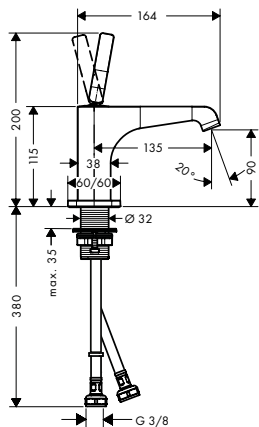

Basin

Single lever basin mixer 90 with pin handle for hand washbasins with waste set

- / consists of: single lever basin mixer, waste set
- / ComfortZone 90
- / projection 135 mm
- / spray type: laminar spray
- / maximum flow rate at 3 bar: 5 l/min
- / joystick ceramic cartridge
- / suitable for continuous flow water heaters
- / non-closing waste set
- / connection type: G 3/8 connections
- / connection dimension: DN15

finish code no. Euro

Chrome 36102000 418.50
AXOR FinishPlus* 36102XXX 627.80