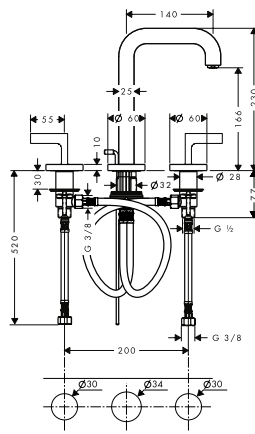

3-hole basin mixer 170 with spout 140 mm, lever handles, escutcheons and pop-up waste set

Chrome 39135000 735.90
AXOR FinishPlus* 39135XXX 1,103.90

- / consists of: 3-hole basin mixer, waste set
- / ComfortZone 170
- / projection 140 mm
- / spray type: normal spray
- / maximum flow rate at 3 bar: 5 l/ min
- / ceramic valves hot/ cold 90°
- / suitable for continuous flow water heaters
- / pop-up waste set G 1 1/4
- / connection type: G 3/8 connections
- / connection dimension: DN15

Optional parts:

- / Hose extension set for 3-hole basin mixer 38959000 111.80

*For additional information please refer to the "AXOR FinishPlus" overview.