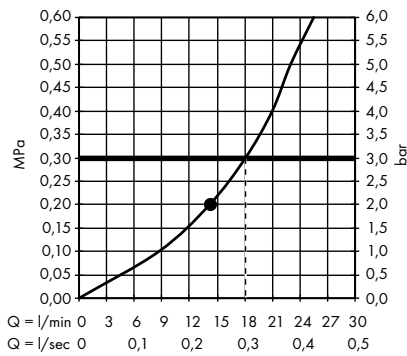

/ Overhead shower 300 1jet ceiling
35302000