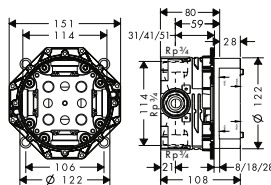

Shower

Single lever shower mixer for exposed installation

- / 1 function
- / connection type: s-shaped connections
- / centre distance: 150 ± 16 mm
- / maximum flow rate at 3 bar: 28 l/min
- / ceramic cartridge
- / min. operating pressure: 1 bar
- / max. operating pressure: 10 bar
- / temperature limitation adjustable
- / non-return valve
- / with silencer
- / suitable for continuous flow water heaters
- / hose connection DN15
- / connection dimension: DN15

This product is not available in the AXOR FinishPlus surfaces Polished and Brushed Black Chrome.

finish	code no.	Euro
Chrome	11620000	999.90
AXOR FinishPlus*	11620XXX	1,499.90

Single lever shower mixer for concealed installation

- / 1 function
- / connection type: basic set
- / maximum flow rate at 3 bar: 29 l/min
- / ceramic cartridge
- / min. operating pressure: 1 bar
- / max. operating pressure: 10 bar
- / temperature limitation adjustable
- / with silencer
- / suitable for continuous flow water heaters

This product is not available in the AXOR FinishPlus surfaces Polished and Brushed Black Chrome.

Chrome	11625000	430.60
AXOR FinishPlus*	11625XXX	645.90

Required parts:

/ Basic set iBox universal	01700180	137.30

Optional parts:

/ Extension 25 mm for basic set iBox universal	13587000	50.40	
/ Extension element softcube 1-hole	Chrome AXOR FinishPlus*	14971000 14971XXX	68.40 102.60
/ Fastening rail set for iBox universal	93171000	35.80	

Basic set iBox universal

- / suitable for all shower, bath tub and thermostat finish sets for concealed installation
- / connection thread Rp 3/4
- / rotationally-symmetric installation
- / sound-decoupled installation
- / connection dimension: DN20

Optional parts:

/ Extension 25 mm for basic set iBox universal	13587000	50.40
/ Fastening rail set for iBox universal	93171000	35.80