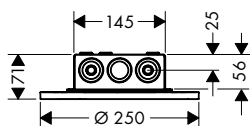

Overhead shower 250 2jet ceiling

- / shower head size: 250 mm
- / spray type: PowderRain, Intense PowderRain
- / Select button on thermostat
- / dynamic spray nozzles move out while using
- / material spray disc: metal
- / maximum flow rate at 3 bar: 21 l/min
- / flow rate PowderRain spray (at 3 bar): 21 l/min
- / flow rate Intense PowderRain (at 3 bar): 15 l/min
- / minimum flow pressure: 1,5 bar
- / overhead shower removable for cleaning
- / ServiceCard with sieve can be removed without tools for cleaning purpose
- / installation: flush with the ceiling
- / connection dimension: DN15

Alternative products:

/ Overhead shower 250 1jet ceiling	Chrome	35287000	1,054.50
	AXOR FinishPlus*	35287XXX	1,581.80

Required parts:

/ Basic set for overhead shower ceiling		35363180	105.00

finish	code no.	Euro
Chrome	35298000	1,165.40
AXOR FinishPlus*	35298XXX	1,748.10