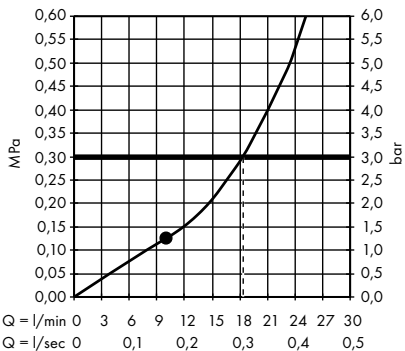

Overhead shower 250 1jet ceiling # 35287000