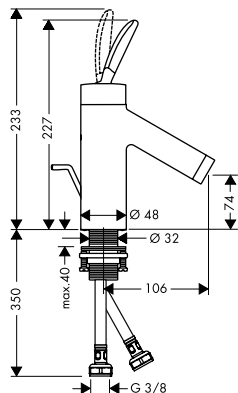

Basin Classic

Single lever basin mixer 70 with pop-up waste set

- / consists of: single lever basin mixer, waste set
- / ComfortZone 70
- / projection 106 mm
- / spray type: normal spray
- / maximum flow rate at 3 bar: 5 l/ min
- / joystick ceramic cartridge
- / suitable for continuous flow water heaters
- / pop-up waste set G 1¼
- / connection type: G ¾ connections
- / connection dimension: DN15

finish	code no.	Euro
Chrome	10010000	487.10
AXOR FinishPlus*	10010XXX	730.70

Chrome	10018000	487.10
AXOR FinishPlus*	10018XXX	730.70

Alternative products:

- / Single lever basin mixer 70 with waste set