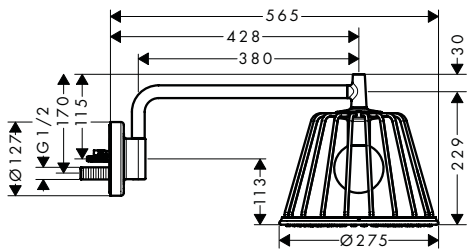

**Optional parts:**

- / Basic set for LampShower 275 1jet with shower arm and overhead shower 240 2jet with shower arm 26909180 398.20

**Basic set for LampShower 275 1jet with shower arm and overhead shower 240 2jet with shower arm**