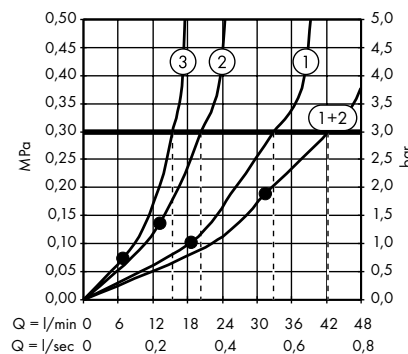

1. Rain
2. RainAir
3. Mono

/ ShowerHeaven 720/720 3jet with lighting
10627800