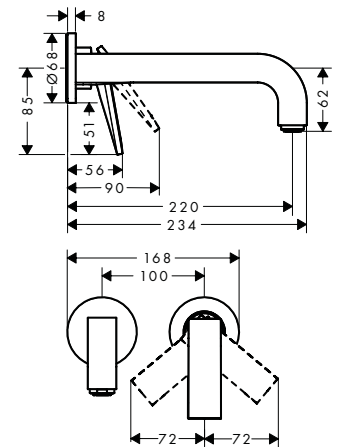

finish code no. Euro

Single lever basin mixer for concealed installation wall-mounted with lever handle, spout 220 mm and escutcheons

Chrome	39121000	520.00
AXOR FinishPlus*	39121XXX	780.00

- / consists of: single lever basin mixer for concealed installation wall-mounted, waste set
- / projection 220 mm
- / spray type: normal spray
- / maximum flow rate at 3 bar: 5 l/ min
- / ceramic cartridge
- / suitable for continuous flow water heaters
- / non-closing waste set
- / connection type: basic set
- / connection dimension: DN15
- / handle can be positioned on the right or left, depends on the basic set installation

Alternative products:

NEW

/ Single lever basin mixer for concealed installation wall-mounted with lever handle, spout 220 mm and escutcheons - rhombic cut	Chrome	39181000	580.00
	AXOR FinishPlus*	39181XXX	870.00

Required parts:

/ Basic set for single lever basin mixer for concealed installation wall-mounted	13623180	220.50

Optional parts:

/ Extension set 25 mm for single lever basin mixer wall-mounted	13586000	112.80