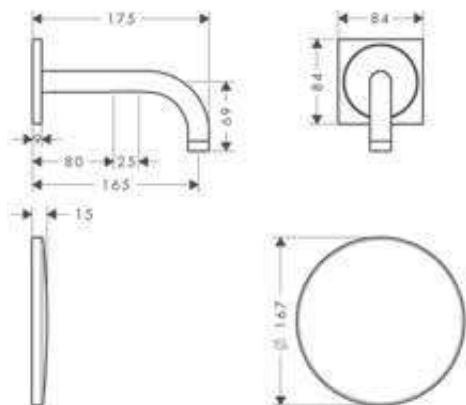

AXOR Uno

**Electronic basin mixer
for concealed installation
wall-mounted with spout
165 mm**

- / projection 165 mm
- / spray type: normal spray
- / maximum flow rate at 3 bar: 5 l/ min
- / temperature adjustable via iBox
- / infrared sensor technology
- / automatic environmental adjustment of infrared sensor
- / adjustable optical range of infrared sensor (5 settings)
- / 230 V / 50 Hz mains connection
- / flushing time: 10 s
- / hygiene rinse activatable (automatic water flow)
- / frequency of hygiene rinse: 24 h
- / flushing time hygiene rinse: 10 s
- / permanent rinse activatable (single water flow for 180 seconds, suitable for thermal disinfection)
- / cleaning mode: manual water stop for washbasin cleaning
- / TÜV certified
- / dirt filters in the connection hoses
- / for ideal function please note a minimum distance of 140 mm from the aerators center to the back rim of the wash basin

Alternative sizes:

- / Electronic basin mixer for concealed installation wall-mounted with spout 225 mm

Required parts:

- / Basic set for electronic basin mixer for concealed installation wall-mounted

Optional parts:

- / Extension 25 mm for basic set for electronic basin mixer wall-mounted

finish	code no.	Euro
Chrome	38119000	931.40
Matt Black	38119670	1,303.90
AXOR FinishPlus*	38119XXX	1,397.10

Chrome	38120000	944.80
Matt Black	38120670	1,322.70
AXOR FinishPlus*	38120XXX	1,417.20

16180180 316.60

13594000 90.90