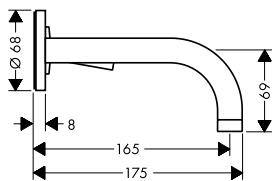

Single lever basin mixer for concealed installation wall-mounted with spout 165 mm and escutcheons

- / consists of: single lever basin mixer for concealed installation wall-mounted, waste set
- / projection 165 mm
- / spray type: normal spray
- / maximum flow rate at 3 bar: 5 l/min
- / joystick ceramic cartridge
- / suitable for continuous flow water heaters
- / non-closing waste set
- / connection type: basic set
- / connection dimension: DN15
- / handle can be positioned on the right or left, depends on the basic set installation

Alternative sizes:

- / Single lever basin mixer for concealed installation wall-mounted with spout 225 mm and escutcheons

Alternative products:

- / Single lever basin mixer for concealed installation wall-mounted with spout 225 mm and plate
- / Single lever basin mixer for concealed installation wall-mounted with spout 165 mm and plate

finish	code no.	Euro
Chrome	38113000	396.00
Brushed Nickel	38113820	594.00
AXOR FinishPlus*	38113XXX	594.00

Chrome	38116000	412.70
Brushed Nickel	38116820	619.10
AXOR FinishPlus*	38116XXX	619.10

Chrome	38115000	619.30
Brushed Nickel	38115820	929.00
AXOR FinishPlus*	38115XXX	929.00
Chrome	38112000	602.00
Brushed Nickel	38112820	903.00
AXOR FinishPlus*	38112XXX	903.00

Required parts:

- / Basic set for single lever basin mixer for concealed installation wall-mounted

13623180	220.50

Optional parts:

- / Extension set 25 mm for single lever basin mixer wall-mounted

13586000	112.80