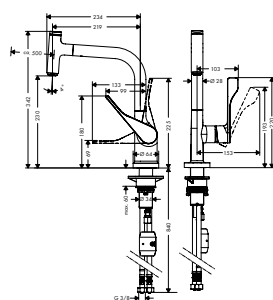

Single lever kitchen mixer Select 230 with pull-out spout

- / ComfortZone 230
- / swivel range adjustable in 2 steps to 110° or 150°
- / normal spray
- / Select button for a comfortable start/stop of the water flow
- / MagFit magnetic shower support
- / quick connect hose
- / connection dimension: DN15
- / maximum flow rate at 3 bar: 9 l/ min
- / ceramic cartridge
- / connection type: G 3/8 connections
- / temperature limitation adjustable
- / integrated non-return valve
- / suitable for continuous flow water heaters

finish	code no.	Euro
Chrome	39861000	613.00
Stainless Steel Finish	39861800	858.10
AXOR FinishPlus*	39861XXX	919.50

Alternative products:

- / Single lever kitchen mixer 230 with pull-out spout Eco

Chrome	39864000	613.00
Stainless Steel Finish	39864800	919.50
AXOR FinishPlus*	39864XXX	919.50