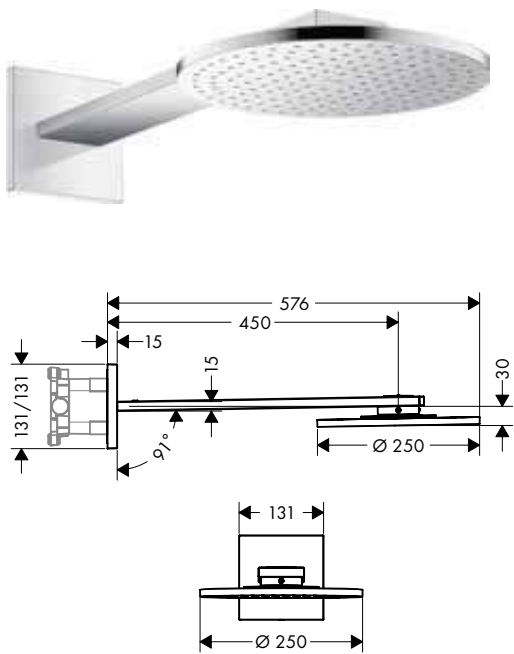

Overhead shower 250 2jet with shower arm

- / consists of: overhead shower, shower arm
- / shower head size: 250 mm
- / spray type: PowderRain, Intense PowderRain
- / Select button on thermostat
- / dynamic spray nozzles move out while using
- / material spray disc: metal
- / shower arm length 450 mm
- / maximum flow rate at 3 bar: 19 l/ min
- / flow rate PowderRain spray (at 3 bar): 19 l/ min
- / flow rate Intense PowderRain (at 3 bar): 15 l/ min
- / minimum flow pressure: 2 bar
- / overhead shower removable for cleaning
- / ServiceCard with sieve can be removed without tools for cleaning purpose
- / installation: wall
- / connection dimension: DN15

finish	code no.	Euro
Chrome	35296000	1,331.80
AXOR FinishPlus*	35296XXX	1,997.70

Alternative products:

/ Overhead shower 250 1jet with shower arm	Chrome	35284000	1,165.40
	AXOR FinishPlus*	35284XXX	1,748.10

Required parts:

/ Basic set for overhead shower 2jet with shower arm		35361180	315.00