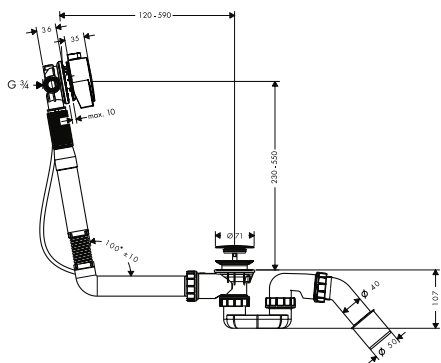

Complete set bath filler, waste and overflow set for special bath tubs

- / consists of: basic set, bath tub trap, finish set
- / TÜV certified
- / suitable for special bath tubs, with bellows for bath tubs with slanted bath rim
- / bowden cable length 780 mm
- / supply hose water connection left DN20

Chrome	58317000	344.80
Matt Black	58317670	482.70
AXOR FinishPlus*	58317XXX	517.20

NEW