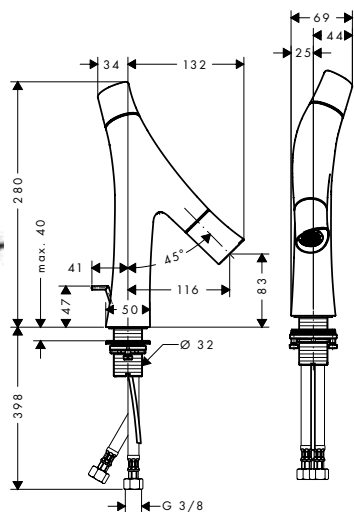

2-handle basin mixer 80 with pop-up waste set

- / consists of: 2-handle basin mixer, waste set
- / ComfortZone 80
- / projection 116 mm
- / spray type: shower spray
- / maximum flow rate at 3 bar: 3,5 l/ min
- / flow rate booster: 5 l/ min
- / ceramic cartridge for temperature control
- / ceramic valve for volume control
- / temperature limitation adjustable
- / separation of temperature and volume control
- / with isolated water conduction - without contact with nickel and lead
- / suitable for continuous flow water heaters
- / pop-up waste set G 1 1/4
- / connection type: G 3/8 connections
- / connection dimension: DN 15

Chrome 12010000 507.10
AXOR FinishPlus* 12010XXX 760.70

Alternative products:

/ 2-handle basin mixer 80 with waste set Chrome 12011000 507.10
AXOR FinishPlus* 12011XXX 760.70