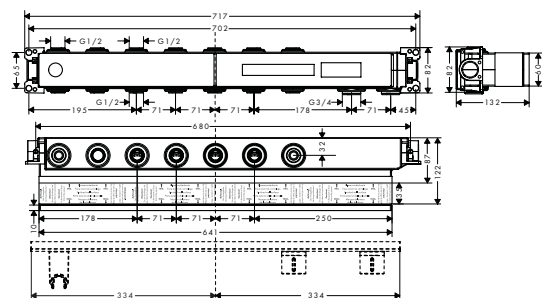

Basic set for thermostatic module Select for 5 functions

- / 5 functions
- / connection thread Rp 3/4
- / installation depth: 87 - 122 mm
- / horizontal installation
- / sound-decoupled installation
- / connection dimension: DN15/DN20

18313180	1,166.90