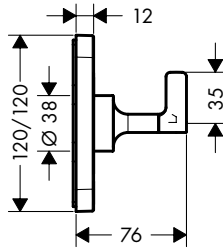

Shut-off/ diverter valve Trio/ Quattro 120/120 for concealed installation

- / 3 consumers: in a joined installation (10 mm distance) with # 36702000 and # 36771000, please use the thermostat module finish set for 3 consumers with 3 escutcheons 12x12 # 36704000 and the basic set # 36708180
- / 3 consumers: in a freely-arranged installation (distance greater than 10 mm), the basic set # 15930180 must be used
- / 2 consumers: in a joined installation (10 mm distance) with # 36702000, the basic set # 36770180 must be used
- / 2 consumers: in a freely-arranged installation (distance greater than 10 mm), the basic set # 15981180 must be used
- / 3 functions
- / simultaneous utilization of 2 functions
- / connection dimension: DN15

Required parts:

/ Basic set for shut-off/ diverter valve Trio 120/120 for concealed installation	36770180	263.00
/ Basic set for Quattro four-way diverter valve for concealed installation	16930180	263.20
/ Basic set for shut-off/ diverter valve Trio for concealed installation	16982180	167.00

Optional parts:

/ Extension set 25 mm for shut-off/ diverter valve Trio-/ Quattro	92990000	48.60

finish	code no.	Euro
Chrome	36772000	166.40
AXOR FinishPlus*	36772XXX	249.60