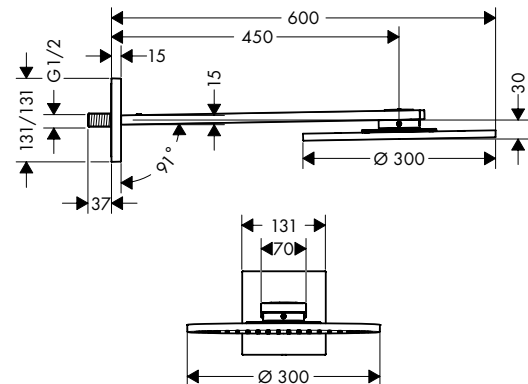

Overhead shower 300 1jet with shower arm

- / consists of: overhead shower, shower arm
- / shower head size: 300 mm
- / spray type: PowderRain
- / dynamic spray nozzles move out while using
- / material spray disc: metal
- / shower arm length 450 mm
- / maximum flow rate at 3 bar: 17,6 l/min
- / flow rate PowderRain spray (at 3 bar): 17,6 l/min
- / minimum flow pressure: 1,9 bar
- / overhead shower removable for cleaning
- / ServiceCard with sieve can be removed without tools for cleaning purpose
- / installation: wall
- / connection thread G 1/2
- / connection dimension: DN15

Alternative products:

/ Overhead shower 300 2jet with shower arm	Chrome	35303000	1,609.30
	AXOR FinishPlus*	35303XXX	2,414.00

Chrome 35300000 1,442.80
AXOR FinishPlus* 35300XXX 2,164.20