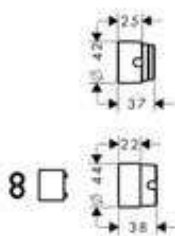

**Optional parts:**

- / Extension set 25 mm for single lever basin mixer wall-mounted 13586000 112.80

**Extension set 25 mm for single lever basin mixer wall-mounted**

13586000 112.80

- / extension length: 25 mm