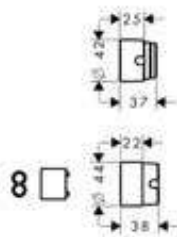

Extension set 25 mm for single lever basin mixer wall-mounted

- / extension length: 25 mm

13586000	112.80