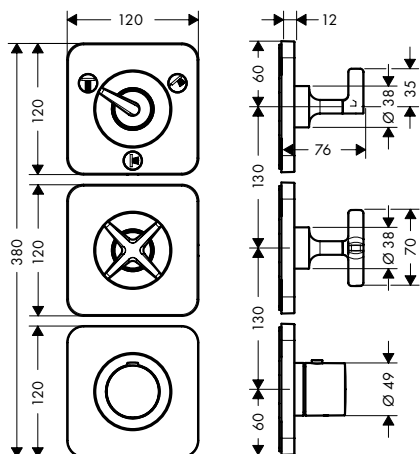

Required parts:

- / Basic set for thermostatic module 380/120 for concealed installation for 3 functions 36708180 623.00