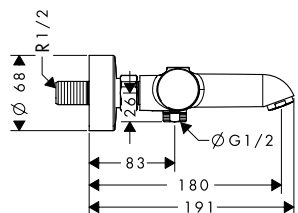

Thermostatic mixers/ valves/ diverters

Bath thermostat for exposed installation

- / projection 180 mm
- / 2 functions
- / centre distance: 150 ± 12 mm
- / spray type mixer: normal spray
- / maximum flow rate at 3 bar: 21 l/min
- / flow rate for bath spout at 3 bar: 21 l/min
- / flow rate of hand shower at 3 bar: 17 l/min
- / min. operating pressure: 1 bar
- / max. operating pressure: 10 bar
- / thermostat cartridge, shut-off/ diverter valve
- / safety lock at 40 °C
- / temperature limitation adjustable
- / non-return valve
- / with silencer
- / connection type: s-shaped connections
- / connection dimension: DN 15

Chrome	34435000	528.50
AXOR FinishPlus*	34435XXX	792.80