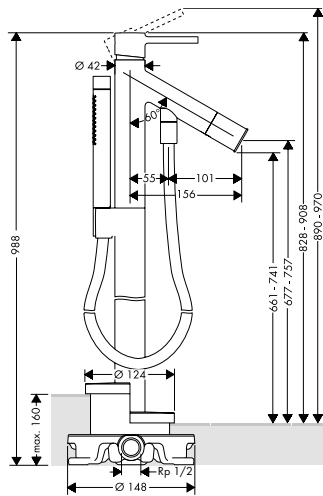

Single lever bath mixer floor-standing with pin handle

- / consists of: single lever bath mixer floor standing, baton hand shower, shower holder
- / 2 functions
- / projection 156 mm
- / connection type: basic set
- / spray type mixer: normal spray
- / spray type hand shower: Rain, Mono
- / maximum flow rate at 3 bar: 18 l/min
- / flow rate for bath spout at 3 bar: 18 l/min
- / flow rate of hand shower at 3 bar: 15 l/min
- / min. operating pressure: 1 bar
- / max. operating pressure: 10 bar
- / ceramic cartridge
- / temperature limitation adjustable
- / diverter with automatic resetting
- / non-return valve
- / suitable for continous flow water heaters
- / connection dimension: DN 15

finish	code no.	Euro
Chrome	10456000	1,599.80
AXOR FinishPlus*	10456XXX	2,399.70

Consisting of:

- / Metal effect shower hose 1.25 m (# 28282000)
- / Baton hand shower 2jet (# 28532000)

Required parts:

/ Basic set for mixers floor-standing	10452180	459.80

Optional parts:

/ Sealing foil for basic set bath mixer floor-standing	96441000	127.30
/ Extension 60 mm for spout	Chrome 10981000	318.50
	AXOR FinishPlus* 10981XXX	477.80
/ Extension 60 mm for pipe	97686000	245.70