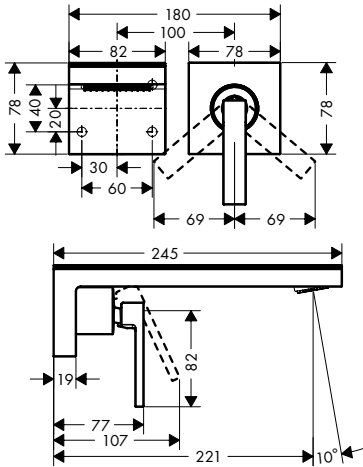

Required parts (choose one)

/ Plate 245 Metal	Chrome	47904000	144.20
	AXOR FinishPlus*	47904XXX	216.30
/ Plate 245 Glass	Mirror	47901000	144.20
	Black	47901600	144.20
/ Plate 245 Black Walnut		47907000	432.90
/ Plate 245 Marble Lasa Covelano Vena Oro		47910000	432.90
/ Plate 245 Marble Nero Marquina		47914000	432.90
/ Plate 245 Leather	Grey	47917000	432.90
/ Mounting plate 245		47922000	30.00

Required parts:

/ Basic set for single lever basin mixer for concealed installation wall-mounted	13623180	220.50

Optional parts:

/ Extension set 25 mm for single lever basin mixer wall-mounted	13586000	112.80

Basic set for single lever basin mixer for concealed installation wall-mounted

13623180 220.50

- / installation depth: 44 - 72 mm
- / variable positioning of the mixer system, can be left or right of the spout
- / easy orientation due to support surfaces for the spirit level
- / with building protection cover against contamination during assembly
- / with dimension indication for exact determination of the installation depth
- / with pre-mounted fastening lugs for mounting in drywall and solidwall
- / sound-decoupled installation
- / connection dimension: DN15