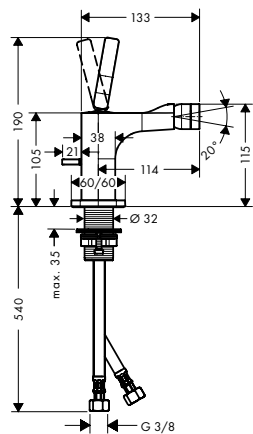

Bidet

Single lever bidet mixer with pin handle and pop-up waste set

- / consists of: single lever bidet mixer, waste set
- / projection 114 mm
- / aerator with ball pivot
- / spray type: normal spray
- / maximum flow rate at 3 bar: 7,2 l/ min
- / joystick ceramic cartridge
- / suitable for continuous flow water heaters
- / pop-up waste set G 1 1/4
- / connection type: G 3/8 connections
- / connection dimension: DN15

finish	code no.	Euro
Chrome	36120000	435.10
AXOR FinishPlus*	36120XXX	652.70