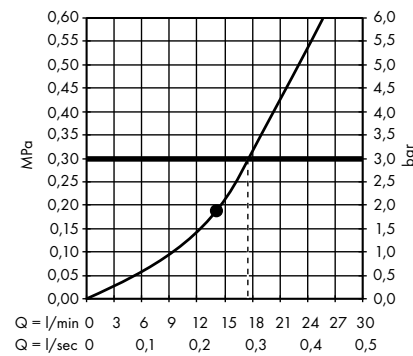

/ Overhead shower 300 1jet with shower arm # 35300000