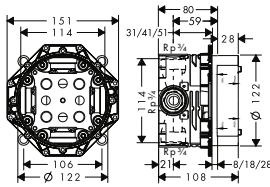

Basic set iBox universal

- / suitable for all shower, bath tub and thermostat finish sets for concealed installation
- / connection thread Rp 3/4
- / rotationally-symmetric installation
- / sound-decoupled installation
- / connection dimension: DN20

Optional parts:

/ Extension 25 mm for basic set iBox universal	13587000	50.40
/ Fastening rail set for iBox universal	93171000	35.80

01700180   137.30