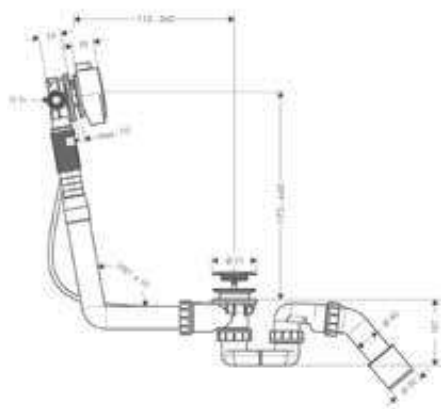

Bath filler with wastes and overflow for bath tubs