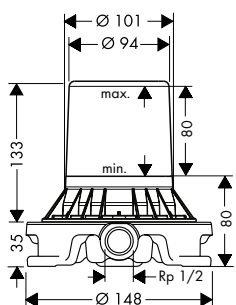

Basic set for mixers floor-standing

- / for mounting on unfinished floor
- / suitable for single lever bath mixer, single lever basin mixer and bath spout floor-standing
- / connection dimension: DN15

Optional parts:

- / Sealing foil for basic set bath mixer floor-standing

10452180 459.80

96441000 127.30