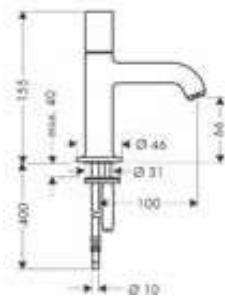

Pillar tap 70 without waste set

- / ComfortZone 70
- / projection 100 mm
- / spray type: normal spray
- / maximum flow rate at 3 bar: 5 l/ min
- / ceramic valve 180°
- / for cold water connection
- / connection type: copper pipe connections
- / connection dimension: DN15

Chrome	38130000	237.70
Brushed Nickel	38130820	356.60
AXOR FinishPlus*	38130XXX	356.60