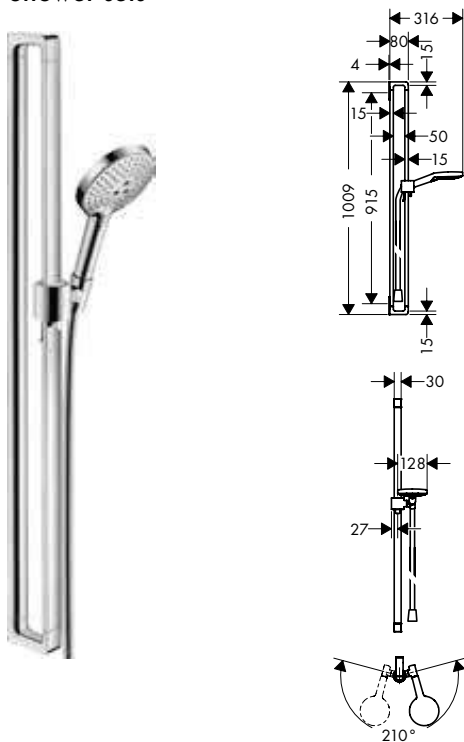

Shower sets

Shower set 0.90 m with hand shower 120 3jet

- / consists of: hand shower, shower bar, shower hose, slider
- / shower head size: 120 mm
- / spray type: Rain, RainAir, WhirlAir
- / convenient diversion via Select button
- / maximum flow rate at 3 bar: 15 l/min
- / minimum flow pressure: 1 bar
- / pivot connector prevent hose from tangling
- / wall supports of metal
- / 30 mm width of shower bar

1. **Consisting of:**
2. / Hand shower 120 3jet (# 26050000)
   - / Shower slider (# 92726000)
   - / Shower hose 1.60 m (# 28626000)

1. **Alternative products:**
2. / Shower bar 0.90 m with shower hose 1.60 m

1. **Optional parts:**
2. / Cover for rail

finish	code no.	Euro
Chrome	36735000	479.30
AXOR FinishPlus*	36735XXX	719.00

Chrome	36736000	400.70
AXOR FinishPlus*	36736XXX	601.10
Chrome	42871000	59.70
AXOR FinishPlus*	42871XXX	89.60