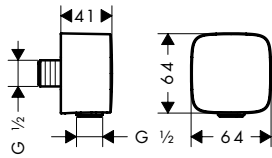

Fixfit wall outlets

Wall outlet softcube

- / plastic connection angle
- / non-return valve
- / connection type: G 1/2

finish

code no.

Euro

Chrome

36731000

33.10

AXOR FinishPlus*

36731XXX

49.70