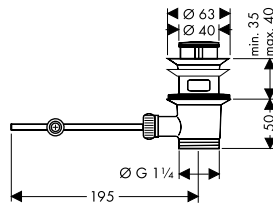

Waste set pop-up for basin and bidet mixers

- / operation via pull-rod
- / for basins with overflow hole
- / brass
- / drain plug material brass
- / connection dimension G 1 1/4

Chrome	51302000	76.40
AXOR FinishPlus*	51302XXX	114.60