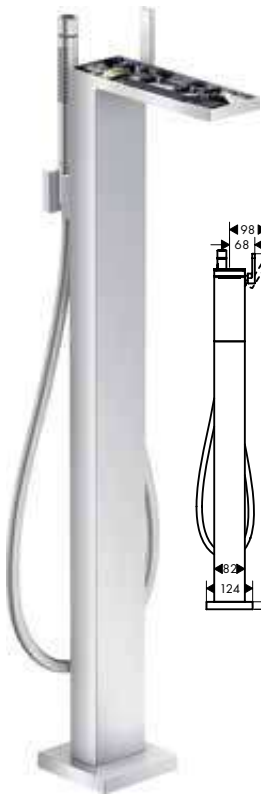

Single lever bath mixer floor-standing without plate

- / consists of: single lever bath mixer floor standing, baton hand shower, shower hose, shower holder
- / 2 functions
- / projection 196 mm
- / connection type: basic set
- / spray type mixer: normal spray
- / spray type hand shower: Rain, Mono
- / flow rate for bath spout at 3 bar: 20 l/min
- / flow rate of hand shower at 3 bar: 13 l/min
- / min. operating pressure: 1 bar
- / max. operating pressure: 10 bar
- / Ceramic cartridge
- / temperature limitation adjustable
- / diverter with automatic resetting
- / non-return valve
- / connection dimension: DN15

Consisting of:

- / Metal effect shower hose 1.25 m (# 28282000)
- / Baton hand shower 2jet (# 28532000)

Required parts (choose one)

- / Plate 245 Metal
- / Plate 245 Glass
- / Plate 245 Black Walnut
- / Plate 245 Marble Lasa Covelano Vena Oro
- / Plate 245 Marble Nero Marquina
- / Plate 245 Leather
- / Mounting plate 245

finish code no. Euro

Chrome 47442000 2,186.50
AXOR FinishPlus* 47442XXX 3,279.80

Chrome	47904000	144.20
AXOR FinishPlus*	47904XXX	216.30
Mirror	47901000	144.20
Black	47901600	144.20
	47907000	432.90
	47910000	432.90
	47914000	432.90
Grey	47917000	432.90
	47922000	30.00

Required parts:

- / Basic set for mixers floor-standing 10452180 459.80