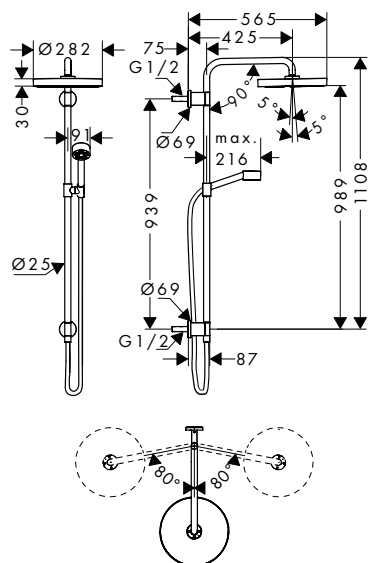

Showerpipe 280 1jet for concealed installation

- / consists of: overhead shower, hand shower, wall connector, shower hose, hand shower holder, shower bar
- / overhead shower AXOR One 280 1jet
- / shower head size overhead shower: 280 mm
- / spray type overhead shower: PowderRain and Rain in combination
- / ball-joint: overhead shower angle adjustable
- / spray type hand shower: PowderRain
- / shower holder inclination angle can be adjusted continuously
- / requires a mixer for 2 functions
- / maximum flow rate at 3 bar: 12,7 l/min
- / minimum flow pressure: 2 bar
- / mounting type: concealed
- / shower bar diameter: 25 mm
- / height-adjustable hand shower holder
- / swivelling shower arm
- / connection dimension: DN15

1. **Consisting of:**
2. **NEW** / Overhead shower 280 1jet with shower arm (# 48491XXX)
   - **NEW** / Hand shower 75 1jet EcoSmart (# 48651XXX)
   - **NEW** / Shower bar with wall connection and shower hose 1.60 m (# 48792XXX)

Required parts:

/ Basic set for showerpipe	48798180	150.00

Optional parts:

/ Thermostatic module for concealed installation for 2 functions	Chrome	45712000	902.30
	Matt Black	45712670	1,263.20
	AXOR FinishPlus*	45712XXX	1,353.50

Chrome	48790000	1,200.00
Matt Black	48790670	1,680.00
AXOR FinishPlus*	48790XXX	1,800.00