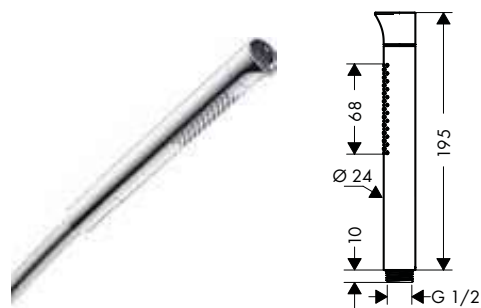

Hand showers

Baton hand shower 2jet

- / spray type: Rain, Mono
- / spray type adjustment by turning spray disc
- / grey spray disc
- / maximum flow rate at 3 bar: 13 l/min
- / flow rate Mono spray (at 3 bar): 11 l/min
- / flow rate Rain spray (at 3 bar): 13 l/min
- / minimum flow pressure: 1 bar
- / rinseable screen seal
- / connection thread G 1/2
- / connection dimension: DN15
- / suitable for continuous flow water heaters

finish	code no.	Euro
Chrome	12680000	182.30
AXOR FinishPlus*	12680XXX	273.50

Optional parts:

/ Metal effect shower hose 1.25 m	Chrome	28282000	53.40
	AXOR FinishPlus*	28282XXX	80.10
/ Metal effect shower hose 1.60 m	Chrome	28286000	58.80
	AXOR FinishPlus*	28286XXX	88.20
/ Metal effect shower hose 2.00 m	Chrome	28284000	63.80
	AXOR FinishPlus*	28284XXX	95.70