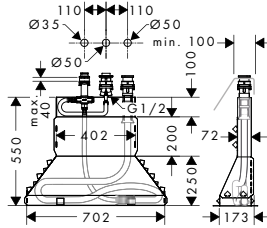

finish

code no.

Euro

Basic set for 3-hole rim mounted single lever bath mixer

15485180

686.60

- / maximum pull-out length of hand shower: 1.10 m
- / connection dimension: DN15