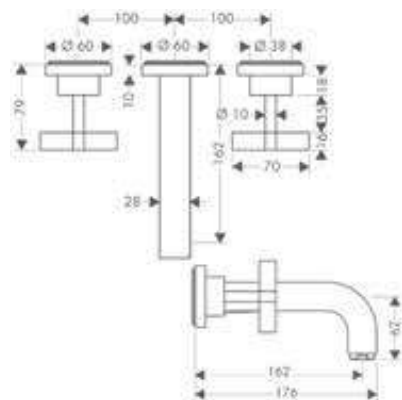

**3-hole basin mixer
for concealed installation
wall-mounted with spout
162 mm, cross handles
and escutcheons**

- / consists of: 3-hole basin mixer for concealed installation wall-mounted, waste set
- / projection 162 mm
- / spray type: normal spray
- / maximum flow rate at 3 bar: 5 l/ min
- / ceramic valves hot/ cold 180°
- / suitable for continuous flow water heaters
- / non-closing waste set
- / connection type: basic set
- / connection dimension: DN15

Alternative sizes:

- / 3-hole basin mixer for concealed installation wall-mounted with spout 222 mm, cross handles and escutcheons

Required parts:

- / Basic set for 3-hole basin mixer for concealed installation wall-mounted

Optional parts:

- / Seal
- / Extension set 25 mm for basic set for 3-hole basin mixer wall-mounted

Chrome	39313000	592.60
AXOR FinishPlus*	39313XXX	888.90

Chrome	39143000	642.10
AXOR FinishPlus*	39143XXX	963.20

	10303180	235.20

	96383000	31.80
	96259000	55.40