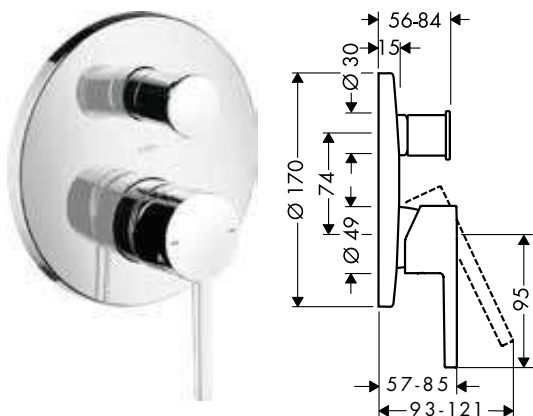

Single lever bath mixer for concealed installation with lever handle

- / 2 functions
- / connection type: basic set
- / flow rate upper outlet: 21 l/min
- / flow rate lower outlet: 29 l/min
- / maximum flow rate at 3 bar: 29 l/min
- / ceramic cartridge
- / temperature limitation adjustable
- / diverter with automatic resetting
- / suitable for continuous flow water heaters
- / matching handle design for the AXOR Starck basin mixers with lever handles

Alternative products:

- / Single lever bath mixer for concealed installation with lever handle and integrated security combination according to EN1717

Required parts:

- / Basic set iBox universal

Optional parts:

- / Extension element round 2-hole
- / Extension 25 mm for basic set iBox universal

Chrome	10414000	318.30
AXOR FinishPlus*	10414XXX	477.50

Chrome	10427000	460.80
AXOR FinishPlus*	10427XXX	691.20

	01700180	137.30

Chrome	14961000	55.90
AXOR FinishPlus*	14961XXX	83.90
	13587000	50.40