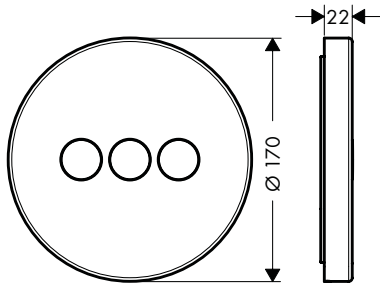

finish	code no.	Euro
	Chrome	36727000	463.70
	Brushed Nickel	36727820	695.60
	AXOR FinishPlus*	36727XXX	695.60
Valve for concealed installation round for 3 functions			
/ 3 functions / Select push-button on/off control for 3 outlets / simultaneous use of several outlets / maximum flow rate at 3 bar: 30 l/ min / flow rate upper outlet: 26 l/ min / Flow rate left and right: 29 l/ min / Start/stop valve to operate the functions / safety lock at 40 °C / connection type: basic set / valve is delivered with buttons Rain large, Waterfall, hand shower			
Required parts:			
/ Basic set iBox universal		01700180	137.30
Optional parts:			
/ Thermostat HighFlow for concealed installation round		Chrome 36721000 463.70 Brushed Nickel 36721820 695.60 AXOR FinishPlus* 36721XXX 695.60	
/ Thermostat HighFlow for concealed installation round for 1 function and additional outlet		Chrome 36726000 641.50 Brushed Nickel 36726820 962.30 AXOR FinishPlus* 36726XXX 962.30	
/ Extension 25 mm for basic set iBox universal		13587000	50.40
/ Fastening rail set for iBox universal		93171000	35.80

	Chrome	36722000	641.50
	Brushed Nickel	36722820	962.30
	AXOR FinishPlus*	36722XXX	962.30
Thermostat for concealed installation round for 1 function			
/ 1 function / Select push-button on/off control for 1 outlet / maximum flow rate at 3 bar: 26 l/ min / thermostat cartridge / safety lock at 40 °C / temperature limitation adjustable / connection type: basic set / Thermostat is delivered with button On/Off			
Required parts:			
/ Basic set iBox universal		01700180	137.30
Optional parts:			
/ Extension 25 mm for basic set iBox universal		13587000	50.40
/ Fastening rail set for iBox universal		93171000	35.80