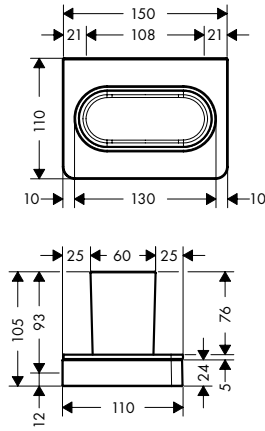

AXOR Universal Accessories

Toothbrush tumbler

- / wall-mounted
- / adapter set # 42870XXX must be used when installing on a rail
- / material: glass
- / material holder: metal
- / with mounting material
- / concealed fastening
- / drilling distance: 108 mm
- / diameter drill hole: 6 mm

Optional parts:

- / Adapter set
- / Rail grab bar 300 mm
- / Rail bath towel holder 600 mm
- / Rail bath towel holder 800 mm

finish	code no.	Euro
Chrome	42834000	171.70
AXOR FinishPlus*	42834XXX	257.60
Chrome	42870000	49.80
AXOR FinishPlus*	42870XXX	74.70
Chrome	42830000	202.30
AXOR FinishPlus*	42830XXX	303.50
Chrome	42832000	239.20
AXOR FinishPlus*	42832XXX	358.80
Chrome	42833000	275.80
AXOR FinishPlus*	42833XXX	413.70