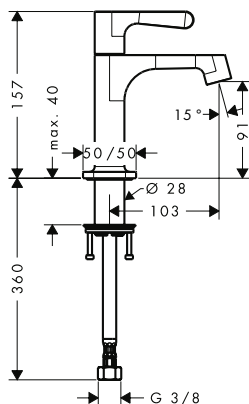

Pillar tap 90 without waste set

- / ComfortZone 90
- / projection 103 mm
- / spray type: normal spray
- / maximum flow rate at 3 bar: 5 l/min
- / ceramic valves 90°
- / for cold water connection
- / connection type: G 3/8 connections
- / connection dimension: DN15

Chrome	34130000	274.40
AXOR FinishPlus*	34130XXX	411.60