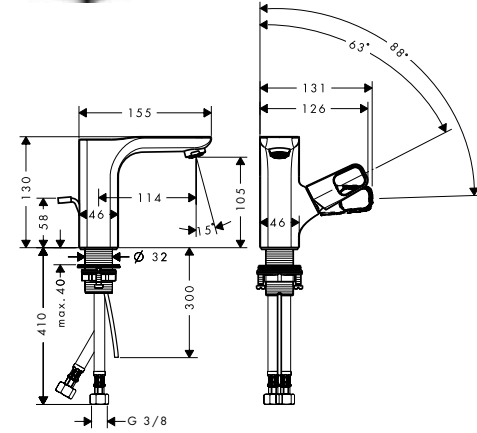

Basin

**Single lever basin mixer
110 for hand washbasins
with pop-up waste set**

- / consists of: single lever basin mixer, waste set
- / ComfortZone 110
- / projection 114 mm
- / spray type: normal spray
- / maximum flow rate at 3 bar: 5 l/min
- / ceramic cartridge
- / temperature limitation adjustable
- / suitable for continuous flow water heaters
- / pop-up waste set G 1 1/4
- / connection type: G 3/8 connections
- / connection dimension: DN15

This product is not available in the AXOR FinishPlus surfaces Polished and Brushed Black Chrome.

finish	code no.	Euro

Chrome	11025000	653.90
AXOR FinishPlus*	11025XXX	980.90