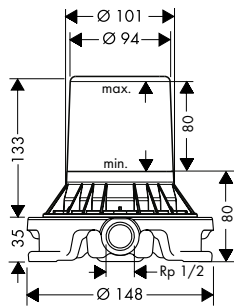

Basic set for mixers floor-standing

- / for mounting on unfinished floor
- / suitable for single lever bath mixer, single lever basin mixer and bath spout floor-standing
- / connection dimension: DN 15

Optional parts:

- / Sealing foil for basic set bath mixer floor-standing

10452180 459.80

96441000 127.30