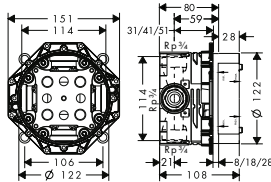

Basic set iBox universal

- / suitable for all shower, bath tub and thermostat finish sets for concealed installation
- / connection thread Rp 3/4
- / rotationally-symmetric installation
- / sound-decoupled installation
- / connection dimension: DN20

	01700180	137.30

Optional parts:

- / Extension 25 mm for basic set iBox universal
- / Fastening rail set for iBox universal

	13587000	50.40
	93171000	35.80