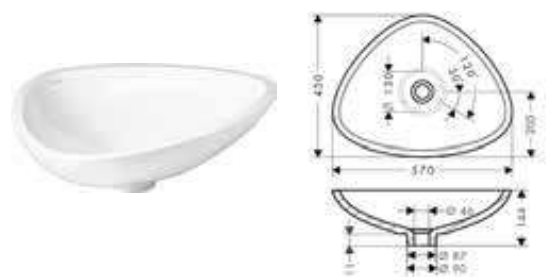

Wash bowl 570/450

- / material: mineral cast with gelcoat
- / only in conjunction with basin mixers without pull rod
- / CE certified
- / TÜV certified
- / type of installation: built-on

White	42305000	913.40

Optional parts:

- / Single lever basin mixer 220 for wash bowls with waste set
- / Waste set non-closing for washbasins

Chrome	18020000	1,360.40
AXOR FinishPlus*	18020XXX	2,040.60
Chrome	51301000	45.40
AXOR FinishPlus*	51301XXX	68.10

Measurements within scale drawings are in mm.