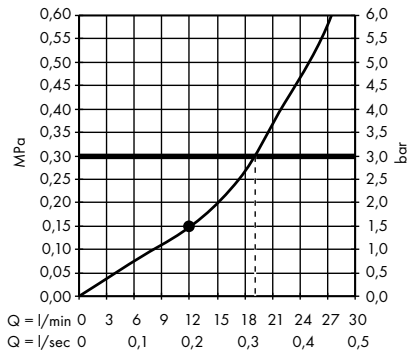

/ Overhead shower 460/300 1jet with shower arm and softcube escutcheon # 35274000