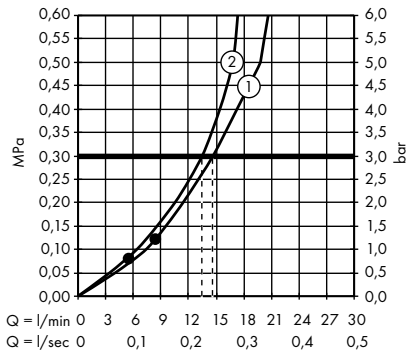

1. Overhead shower
2. Hand shower

/ Showerpipe with single lever mixer and overhead shower 180 1jet
39620000