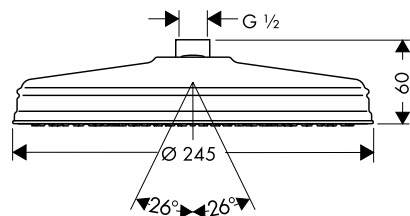

Overhead shower 240 ljet Classic

- / shower head size: 240 mm
- / spray type: RainAir
- / ball-joint: overhead shower angle adjustable
- / material spray disc: metal
- / maximum flow rate at 3 bar: 17 l/min
- / flow rate RainAir spray (at 3 bar): 17 l/min
- / minimum flow pressure: 1,5 bar
- / installation: ceiling or wall
- / connection thread G 1/2
- / connection dimension: DN15

Chrome	28474000	731.40
AXOR FinishPlus*	28474XXX	1,097.10

Optional parts:

- / Shower arm 389 mm
- / Ceiling connector 100 mm
- / Ceiling connector 300 mm

Chrome	27348000	116.80
AXOR FinishPlus*	27348XXX	175.20
Chrome	26432000	171.40
AXOR FinishPlus*	26432XXX	257.10
Chrome	26433000	228.40
AXOR FinishPlus*	26433XXX	342.60