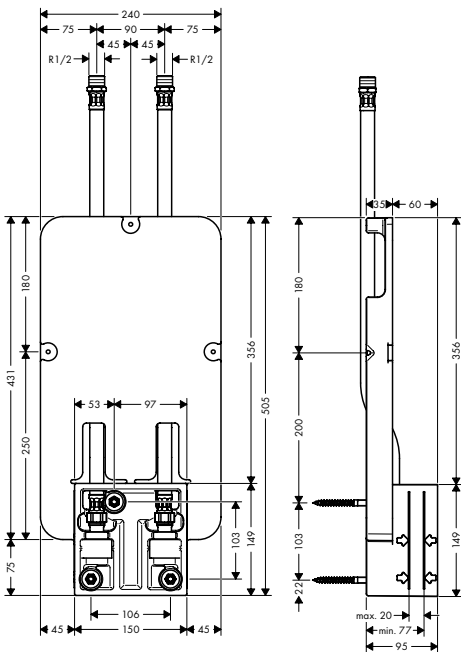

Optional parts:

/ Overhead shower 300 1jet ceiling	Chrome	35302000	1,276.40
	AXOR FinishPlus*	35302XXX	1,914.60
/ Overhead shower 300 2jet ceiling	Chrome	35305000	1,442.80
	AXOR FinishPlus*	35305XXX	2,164.20
/ Overhead shower 300/300 1jet ceiling	Chrome	35317000	1,276.40
	AXOR FinishPlus*	35317XXX	1,914.60
/ Overhead shower 300/300 2jet ceiling	Chrome	35321000	1,442.80
	AXOR FinishPlus*	35321XXX	2,164.20
/ Overhead shower 250 1jet ceiling	Chrome	35287000	1,054.50
	AXOR FinishPlus*	35287XXX	1,581.80
/ Overhead shower 250 2jet ceiling	Chrome	35298000	1,165.40
	AXOR FinishPlus*	35298XXX	1,748.10
/ Overhead shower 250/250 1jet ceiling	Chrome	35309000	1,054.50
	AXOR FinishPlus*	35309XXX	1,581.80
/ Overhead shower 250/250 2jet ceiling	Chrome	35313000	1,165.40
	AXOR FinishPlus*	35313XXX	1,748.10