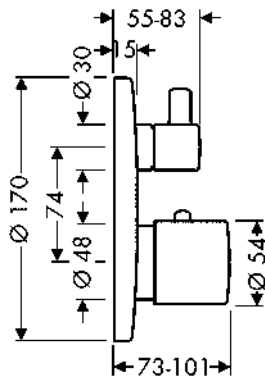

Thermostat for concealed installation with shut-off/diverter valve

finish	code no.	Euro
Chrome	38720000	781.20
AXOR FinishPlus*	38720XXX	1,171.80

- / 2 functions
- / flow rate upper outlet: 25 l/ min
- / flow rate lower outlet: 29 l/ min
- / thermostat cartridge, shut-off valve
- / safety lock at 40 °C
- / temperature limitation adjustable
- / non-return valve
- / with silencer
- / connection type: basic set
- / min. operating pressure: 1 bar
- / max. operating pressure: 10 bar

This product is only available in the AXOR FinishPlus surfaces Polished und Brushed Bronze via AXOR Signature.

Required parts:

/ Basic set iBox universal	01700180	137.30

Optional parts:

/ Extension 25 mm for basic set iBox universal		13587000	50.40
/ Extension element round 2-hole 0-1-2	Chrome	14962000	55.90
	AXOR FinishPlus*	14962XXX	83.90
/ Fastening rail set for iBox universal		93171000	35.80