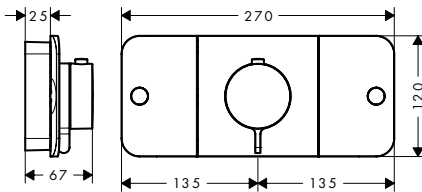

**Thermostatic module
for concealed installation
for 2 functions**

- / Eco-Function: flow rate regulation via lever handle
- / depending on volume flow and installation situation approx. 50% flow rate reduction
- / 2 functions and 1 additional outlet
- / comfortable turning on / off of consumers with large Select-paddle
- / simultaneous use of several outlets
- / flow rate per outlet: 24 l/min
- / flow rate by simultaneous use of all outlets: 30 l/min
- / thermostat cartridge, Start/stop valve to operate the functions
- / safety lock at 40 °C
- / temperature limitation adjustable
- / the thermostat offers the possibility for thermal disinfection
- / non-return valve
- / connection type: basic set
- / min. operating pressure: 1 bar
- / Thermostat is delivered with buttons hand shower and Rain large

finish	code no.	Euro
Chrome	4571 2000	902.30
Matt Black	4571 2670	1,263.20
AXOR FinishPlus*	4571 2XXX	1,353.50

Required parts:

/ Basic set for thermostatic module for concealed installation	45710180	321.50