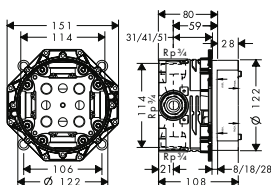

Basic set iBox universal

- / suitable for all shower, bath tub and thermostat finish sets for concealed installation
- / connection thread Rp 3/4
- / rotationally-symmetric installation
- / sound-decoupled installation
- / connection dimension: DN20

Optional parts:

- / Extension 25 mm for basic set iBox universal
- / Fastening rail set for iBox universal

	01700180	137.30

	13587000	50.40
	93171000	35.80