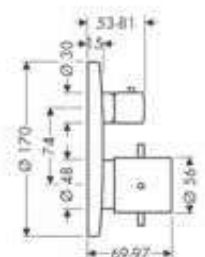

**Thermostat for concealed
installation with shut-off valve**

- / 1 function
- / maximum flow rate at 3 bar: 25 l/ min
- / thermostat cartridge, ceramic valves 90°
- / safety lock at 40 °C
- / temperature limitation adjustable
- / non-return valve
- / with silencer
- / connection type: basic set
- / min. operating pressure: 1 bar
- / max. operating pressure: 10 bar

Chrome	10700000	736.40
AXOR FinishPlus*	10700XXX	1,104.60

Required parts:

/ Basic set iBox universal		01700180	137.30

Optional parts:

/ Extension element round 2-hole arrow	Chrome	14963000	55.90
	AXOR FinishPlus*	14963XXX	83.90
/ Extension 25 mm for basic set iBox universal		13587000	50.40
/ Fastening rail set for iBox universal		93171000	35.80