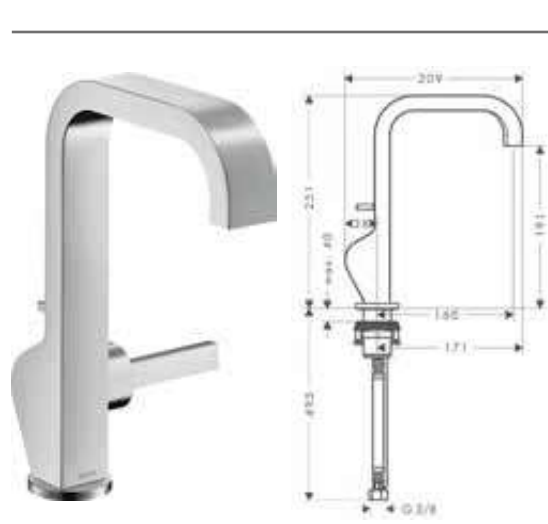

Single lever basin mixer 190 with pin handle and pop-up waste set

- / consists of: single lever basin mixer, waste set
- / ComfortZone 190
- / projection 160 mm
- / spray type: normal spray
- / maximum flow rate at 3 bar: 5 l/ min
- / joystick ceramic cartridge
- / suitable for continuous flow water heaters
- / pop-up waste set G 1 1/4
- / connection type: G 3/8 connections
- / connection dimension: DN15
- / handle position on the side: bottom-side at the base body (not suitable for wash bowls)

finish	code no.	Euro
Chrome	39034000	708.00
AXOR FinishPlus*	39034XXX	1,062.00

Alternative products:

/ Single lever basin mixer 190 with pin handle and waste set	Chrome	39037000	708.00
	AXOR FinishPlus*	39037XXX	1,062.00

This product is not available in the AXOR FinishPlus surfaces Polished and Brushed Black Chrome.

NEW