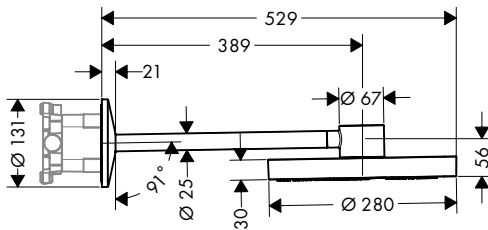

NEW

Overhead shower 280 2jet with shower arm

- / consists of: overhead shower, shower arm
- / shower head size: 280 mm
- / spray type: PowderRain, Rain
- / material spray disc: metal
- / shower arm length 389 mm
- / maximum flow rate at 3 bar: 12 l/min
- / flow rate PowderRain spray (at 3 bar): 7,2 l/min
- / flow rate Rain spray (at 3 bar): 12 l/min
- / minimum flow pressure: 1,5 bar
- / connection of overhead shower: bayonet fixation
- / overhead shower removable for cleaning
- / installation: wall
- / connection dimension: DN15
- / not included: basic set

finish	code no.	Euro
Chrome	48492000	1,100.00
Matt Black	48492670	1,540.00
AXOR FinishPlus*	48492XXX	1,650.00

Alternative products:

/ Overhead shower 280 1jet with shower arm	Chrome	48491000	950.00
	Matt Black	48491670	1,330.00
	AXOR FinishPlus*	48491XXX	1,425.00

Required parts:

/ Basic set for overhead shower 2jet with shower arm	35361180	315.00