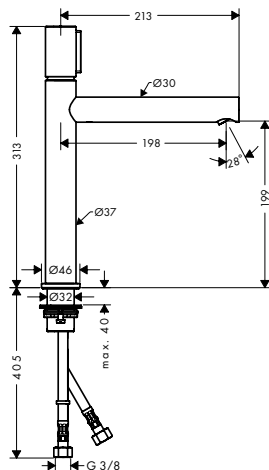

**Basin mixer Select 200
for wash bowls with waste set**

- / consists of: Basin mixer, waste set
- / ComfortZone 200
- / projection 198 mm
- / spray type: laminar spray
- / maximum flow rate at 3 bar: 5 l/ min
- / Select cartridge with temperature control
- / temperature limitation adjustable
- / suitable for continuous flow water heaters
- / non-closing waste set
- / connection type: G 3/8 connections
- / connection dimension: DN15

Chrome	45013000	491.20
Brushed Nickel	45013820	736.80
AXOR FinishPlus*	45013XXX	736.80

*For additional information please refer to the "AXOR FinishPlus" overview.