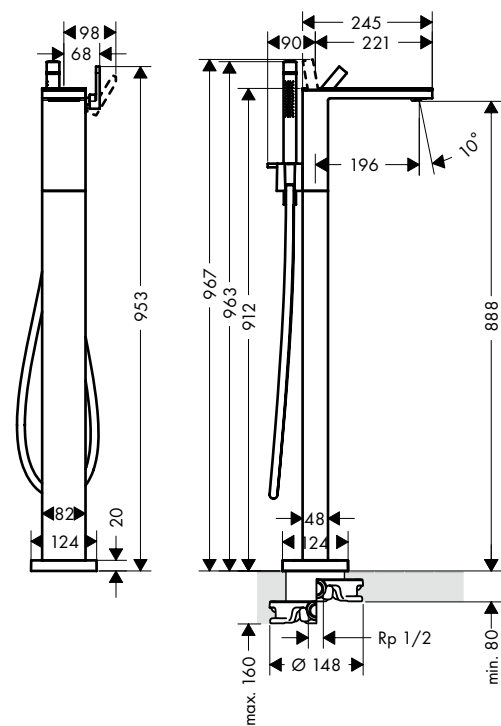

Optional parts:

- / Sealing foil for basic set bath mixer floor-standing 96441000 127.30