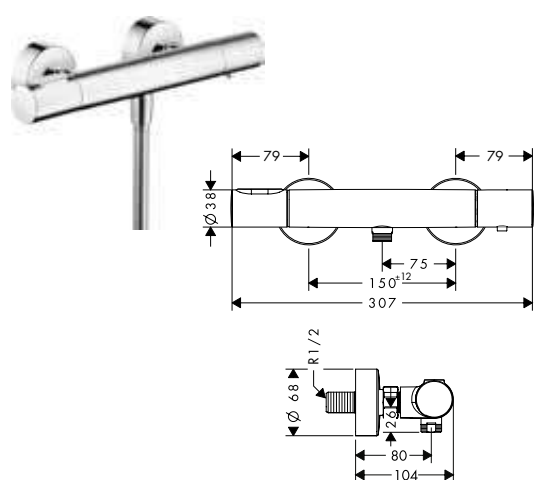

Shower thermostat for exposed installation

- / 1 function
- / centre distance: 150 ± 12 mm
- / maximum flow rate at 3 bar: 20 l/min
- / thermostat cartridge, ceramic valve 180°
- / safety lock at 40 °C
- / temperature limitation adjustable
- / non-return valve
- / with silencer
- / connection type: s-shaped connections
- / connection dimension: DN 15
- / min. operating pressure: 1 bar
- / max. operating pressure: 10 bar

finish	code no.	Euro
Chrome	34635000	450.90
AXOR FinishPlus*	34635XXX	676.40