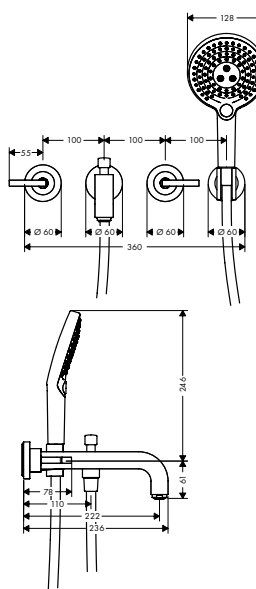

3-hole bath mixer for concealed installation wall-mounted with lever handles and escutcheons

- / consists of: 3-hole bath mixer, hand shower, shower holder, shower hose
- / 2 functions
- / projection 222 mm
- / connection type: basic set
- / spray type mixer: normal spray
- / spray type hand shower: Rain, RainAir, WhirlAir
- / flow rate for bath spout at 3 bar: 22,5 l/ min
- / flow rate of hand shower at 3 bar: 20 l/ min
- / min. operating pressure: 1 bar
- / max. operating pressure: 10 bar
- / ceramic valves hot/ cold 90°
- / diverter with automatic resetting
- / non-return valve
- / connection dimension: DN15

1. **Consisting of:**
2. / Hand shower 120 3jet (# 26050000)
   - / Shower hose 1.25 m (# 28622000)
   - / Shower holder round (# 39525000)

1. **Required parts:**
2. / Basic set for 3-hole basin mixer for concealed installation wall-mounted

1. **Optional parts:**
2. / Seal
   - / Extension set 25 mm for basic set for 3-hole basin mixer wall-mounted

finish	code no.	Euro
Chrome	39448000	1,060.90
AXOR FinishPlus*	39448XXX	1,591.40