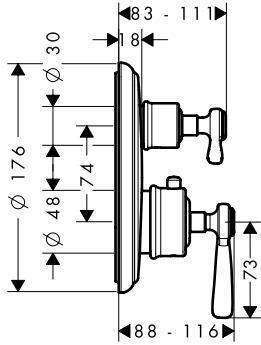

Thermostat for concealed installation with lever handle and shut-off/ diverter valve

- / 2 functions
- / flow rate upper outlet: 25 l/ min
- / flow rate lower outlet: 29 l/ min
- / thermostat cartridge, shut-off valve
- / safety lock at 40 °C
- / temperature limitation adjustable
- / non-return valve
- / with silencer
- / connection type: basic set
- / min. operating pressure: 1 bar
- / max. operating pressure: 10 bar

Required parts:

- / Basic set iBox universal

Optional parts:

- / Extension element round 2-hole 0-1-2
- / Extension 25 mm for basic set iBox universal
- / Fastening rail set for iBox universal

finish	code no.	Euro
Chrome	16821000	885.30
Brushed Nickel	16821820	1,328.00
AXOR FinishPlus*	16821XXX	1,328.00

	01700180	137.30

Chrome	14962000	55.90
Brushed Nickel	14962820	83.90
AXOR FinishPlus*	14962XXX	83.90
	13587000	50.40
	93171000	35.80