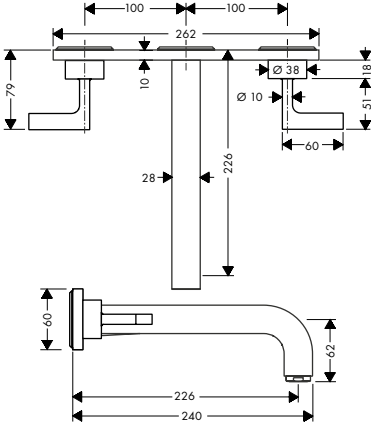

finish code no. Euro

**3-hole basin mixer
for concealed installation
wall-mounted
with spout 226 mm,
lever handles and plate**

- / consists of: 3-hole basin mixer for concealed installation wall-mounted, waste set
- / projection 226 mm
- / spray type: normal spray
- / maximum flow rate at 3 bar: 5 l/ min
- / ceramic valves hot/ cold 90°
- / suitable for continuous flow water heaters
- / non-closing waste set
- / connection type: basic set
- / connection dimension: DN15

Required parts:

- / Basic set for 3-hole basin mixer for concealed installation wall-mounted 10303180 235.20

Optional parts:

- / Seal 96383000 31.80
- / Extension set 25 mm for basic set for 3-hole basin mixer wall-mounted 96259000 55.40

Chrome 39148000 811.80
AXOR FinishPlus* 39148XXX 1,217.70