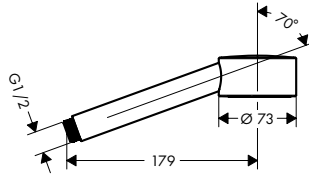

Hand shower 75 1jet EcoSmart

- / shower head size: 73 mm
- / spray type: PowderRain
- / maximum flow rate at 3 bar: 9,1 l/min
- / material: metal
- / with internal water conduction
- / rinseable screen seal
- / connection thread G 1/2
- / connection dimension: DN15