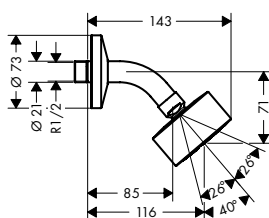

**NEW**

**Overhead shower 75 1jet EcoSmart with shower arm**

Chrome

48490000

220.00

Matt Black

48490670

308.00