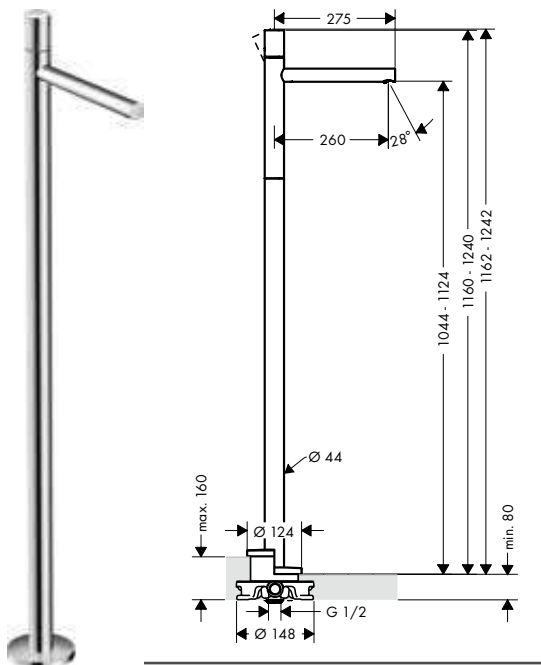

**Hose extension set for 3-hole  
basin mixer**

- / length of hoses 700 mm
- / for free positioning of spout and handles

38959000	111.80
----------	--------

**Single lever basin mixer  
floor-standing with zero handle  
without waste set**