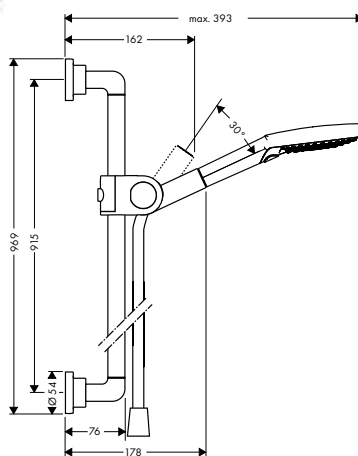

Shower sets

Shower set 0.90 m with hand shower 120 3jet

- / consists of: hand shower, shower bar, shower hose, slider
- / shower head size: 120 mm
- / spray type: Rain, RainAir, WhirlAir
- / convenient diversion via Select button
- / inclination angle can be adjusted by 30°
- / wall bar 0.90 m
- / support for shower hose with conical nuts
- / maximum flow rate at 3 bar: 16 l/ min
- / minimum flow pressure: 1 bar
- / pivot connector prevent hose from tangling
- / wall supports of metal

Chrome	27991000	385.70
AXOR FinishPlus*	27991XXX	578.60

Consisting of:

- / Hand shower 120 3jet (# 26050000)
- / Shower hose 1.60 m (# 28626000)