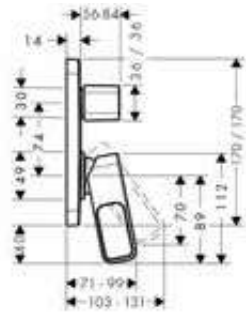

Single lever bath mixer for concealed installation

- / 2 functions
- / connection type: basic set
- / maximum flow rate at 3 bar: 22 l/min
- / min. operating pressure: 1 bar
- / max. operating pressure: 10 bar
- / ceramic cartridge
- / temperature limitation adjustable
- / diverter with automatic resetting
- / with silencer
- / suitable for continuous flow water heaters

This product is not available in the AXOR FinishPlus surfaces Polished and Brushed Black Chrome.

Required parts:

/ Basic set iBox universal	01700180	137.30

Optional parts:

/ Extension element softcube 2-hole	Chrome AXOR FinishPlus*	14972000 14972XXX	68.40 102.60

finish   **code no.**   **Euro**

Chrome	11425000	507.80
AXOR FinishPlus*	11425XXX	761.70