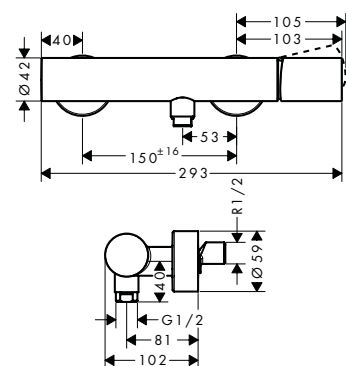

Single lever shower mixer for exposed installation with zero handle

- / consists of: single lever shower mixer
- / 1 function
- / connection type: s-shaped connections
- / centre distance: 150 ± 16 mm
- / maximum flow rate at 3 bar: 15 l/ min
- / ceramic cartridge
- / min. operating pressure: 1 bar
- / max. operating pressure: 10 bar
- / temperature limitation adjustable
- / non-return valve
- / with silencer
- / suitable for continous flow water heaters
- / hose connection DN15
- / connection dimension: DN15

Chrome	45600000	411.10
Brushed Nickel	45600820	616.70
AXOR FinishPlus*	45600XXX	616.70