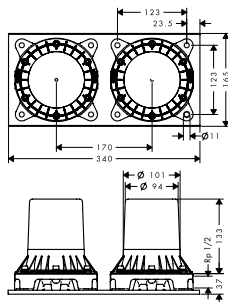

Basic set for 2-handle bath mixer floor-standing

16549180	895.00

- / two seals necessary
- / for mounting on unfinished floor
- / connection dimension: DN15

Optional parts:

/ Sealing foil for basic set bath mixer floor-standing	96441000	127.30