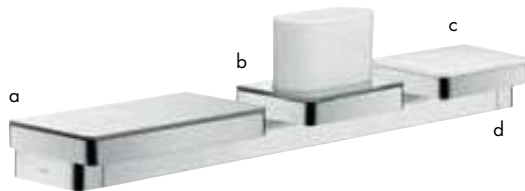

Everything within easy reach in one place: multifunctional combination of rail with 300 mm shelf, toothbrush tumbler and soap dish/shelf 150 mm. 4 adapter sets required.

Products required:

- a. # 42838000 + 2 x # 42870000 adapter set
- b. # 42836000 + 1 x # 42870000 adapter set
- c. # 42803000 + 1 x # 42870000 adapter set
- d. Rail

7

Roll holder with soap dish/shelf 150 mm – the space-saving combination for guest bathrooms. 1 adapter set required.

Products required:

- a. # 42803000 + 1 x # 42870000 adapter set
- b. # 42836000