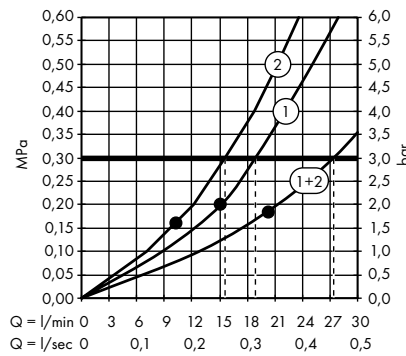

/ Overhead shower 300/300 2jet with shower arm
35318000

1. PowderRain
2. Intense PowderRain