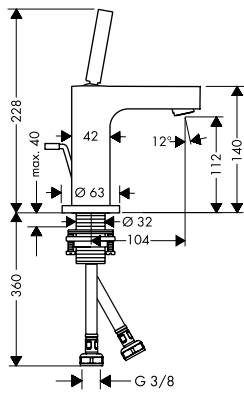

Single lever basin mixer 110 with pin handle and pop-up waste set

- / consists of: single lever basin mixer, waste set
- / ComfortZone 110
- / projection 104 mm
- / spray type: normal spray
- / maximum flow rate at 3 bar: 5 l/ min
- / joystick ceramic cartridge
- / suitable for continuous flow water heaters
- / pop-up waste set G 1 1/4
- / connection type: G 3/8 connections
- / connection dimension: DN15

finish code no. Euro

Chrome 39010000 642.10
AXOR FinishPlus* 39010XXX 963.20

Alternative products:

- / Single lever basin mixer 110 with pin handle and waste set

Chrome 39018000 642.10
AXOR FinishPlus* 39018XXX 963.20

NEW