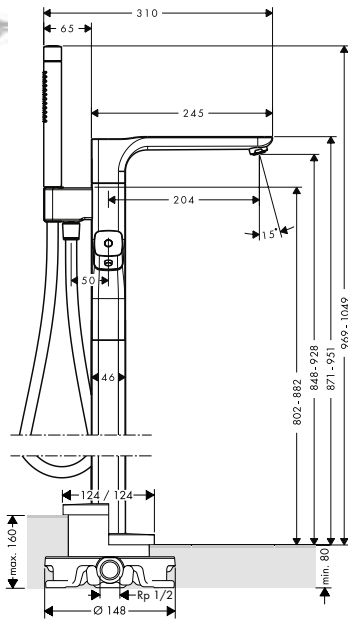

Bath thermostat floor-standing

- / consists of: bath thermostat floor standing, baton hand shower, shower hose, shower holder
- / projection 204 mm
- / 2 functions
- / spray type mixer: normal spray
- / spray type hand shower: Rain, Mono
- / maximum flow rate at 3 bar: 21 l/min
- / flow rate for bath spout at 3 bar: 21 l/min
- / flow rate of hand shower at 3 bar: 14 l/min
- / min. operating pressure: 1 bar
- / max. operating pressure: 10 bar
- / thermostat cartridge, shut-off/ diverter valve
- / safety lock at 40 °C
- / temperature limitation adjustable
- / non-return valve
- / with automatic resetting
- / connection type: basic set
- / connection dimension: DN 15
- / dirt filter included

This product is not available in the AXOR FinishPlus surfaces Polished and Brushed Black Chrome.

Consisting of:

- / Baton hand shower 2jet (# 28532000)
- / Shower hose 1.25 m (# 28622000)

Required parts:

- / Basic set for mixers floor-standing

10452180 459.80

Optional parts:

- / Sealing foil for basic set bath mixer floor-standing
- / Extension 60 mm for pipe

96441000 127.30

97686000 245.70