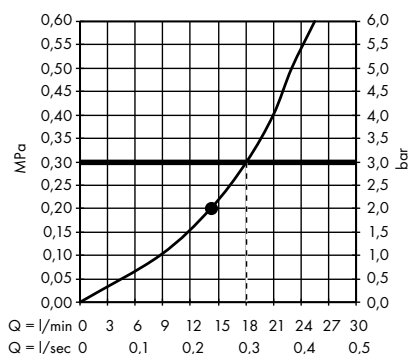

1. With flow limiter (12 l/min)
2. With flow limiter (25 l/min)

1. With flow limiter (12 l/min)
2. With flow limiter (25 l/min)

1. With flow limiter (12 l/min)
2. With flow limiter (25 l/min)

1. Hand shower
2. Bath spout

/ LampShower 275 1jet with shower arm # 26031000

1. Rain
2. RainAir

/ Overhead shower 240 2jet with shower arm # 26021000

1. Rain
2. RainAir