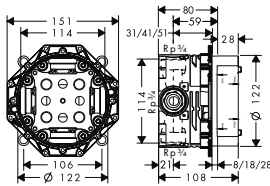

**Optional parts:**

/ Extension 25 mm for basic set iBox universal		13587000	50.40
/ Fastening rail set for iBox universal		93171000	35.80

Optional parts - buttons - please order separately	finish	code no.	Euro
	Symbol ON/OFF	Black 93579610	8.90
	Symbol hand shower	Black 93573610	8.90
	Symbol overhead shower Rain large	Black 93571610	8.90
	Symbol overhead shower Rain small	Black 93572610	8.90
	Symbol Rain Flow	Black 93574610	8.90
	Symbol Whirl	Black 93575610	8.90
	Symbol Mono	Black 93576610	8.90
	Symbol tub	Black 93577610	8.90
	Symbol body spray	Black 93578610	8.90