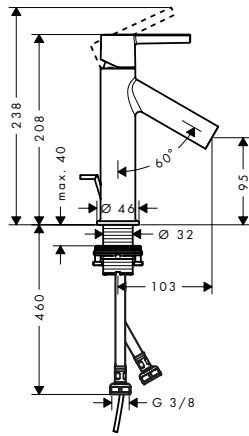

**Single lever basin mixer 100
CoolStart with lever handle
and pop-up waste set**

- / consists of: single lever basin mixer, waste set
- / ComfortZone 100
- / projection 103 mm
- / spray type: normal spray
- / maximum flow rate at 3 bar: 3,5 l/ min
- / ceramic cartridge
- / temperature limitation adjustable
- / suitable for continuous flow water heaters
- / pop-up waste set G 1 1/4
- / connection type: G 3/8 connections
- / connection dimension: DN15
- / cold water in middle position

finish code no. Euro

Chrome 10007000 267.20
AXOR FinishPlus* 10007XXX 400.80