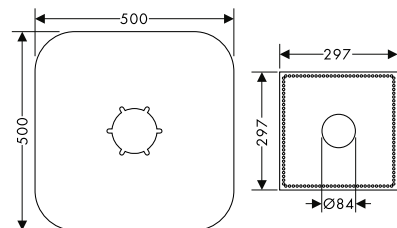

Sealing foil for basic set bath mixer floor-standing

96441000	127.30