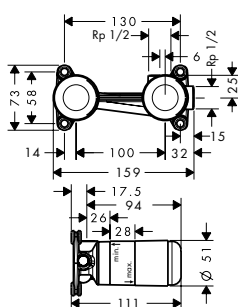

Optional parts:

- / Extension set 25 mm for single lever basin mixer wall-mounted 13586000 112.80