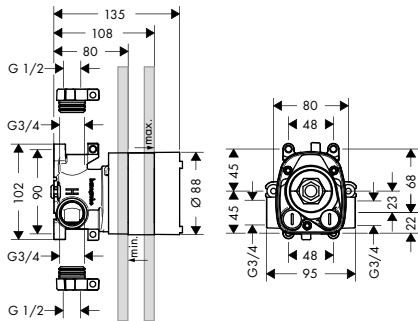

**Thermostat 120/120
for concealed installation**

- / maximum flow rate at 3 bar: 59 l/ min
- / thermostat cartridge
- / safety lock at 40 °C
- / temperature limitation adjustable
- / non-return valve
- / connection type: basic set
- / connection dimension: DN20
- / min. operating pressure: 1,5 bar
- / max. operating pressure: 10 bar

Required parts:

- / Basic set for thermostatic module 120/120 for concealed installation

Optional parts:

- / Extension set 25 mm for thermostatic module

finish	code no.	Euro
Chrome	36702000	465.90
AXOR FinishPlus*	36702XXX	698.90

	10754180	355.50

Chrome	10790000	108.30
AXOR FinishPlus*	10790XXX	162.50

**Basic set for thermostatic
module 120/120
for concealed installation**

- / flow rate at free through-flow: 59 l/ min
- / horizontal or vertical installation
- / sound-decoupled installation
- / in a joined installation it serves as a waterconducting unit and allows dimensionally accurate positioning
- / connection dimension: DN20

Optional parts:

- / Thermostat HighFlow 120/120 for concealed installation
- / Thermostatic module 120/120 for concealed installation square
- / Thermostat 120/120 for concealed installation

	10754180	355.50

Chrome	12712000	667.00
AXOR FinishPlus*	12712XXX	1,000.50
Chrome	10755000	746.30
AXOR FinishPlus*	10755XXX	1,119.50
Chrome	36702000	465.90
AXOR FinishPlus*	36702XXX	698.90