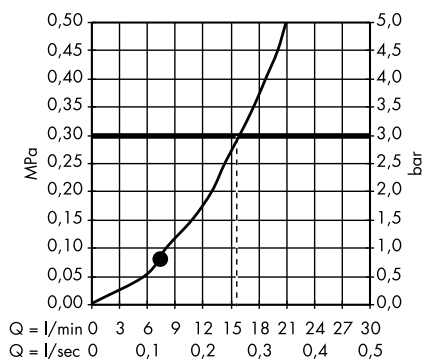

/ Hand shower 100 1jet
16320000, 16320820