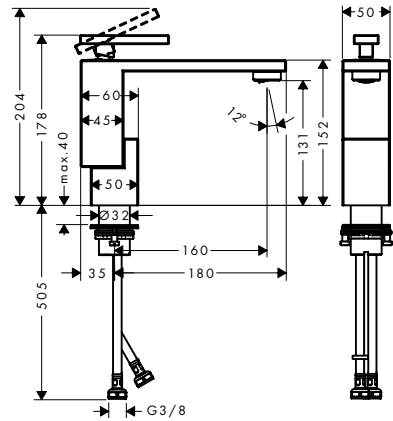

Basin

Single lever basin mixer 130 with push-open waste set

- / consists of: single lever basin mixer, waste set
- / ComfortZone 130
- / projection 160 mm
- / spray type: normal spray
- / maximum flow rate at 3 bar: 5 l/ min
- / ceramic cartridge
- / temperature limitation adjustable
- / suitable for continuous flow water heaters
- / push-open waste set G 1 1/4
- / material waste set: metal
- / connection type: G 3/8 connections
- / connection dimension: DN15

finish	code no.	Euro
Chrome	46010000	921.40
AXOR FinishPlus*	46010XXX	1,382.10

This product is not available in brushed AXOR FinishPlus surfaces.

Alternative products:

/ Single lever basin mixer 130 with push-open waste set - diamond cut	Chrome	46011000	1,013.50
	AXOR FinishPlus*	46011XXX	1,520.30

This product is not available in brushed AXOR FinishPlus surfaces.