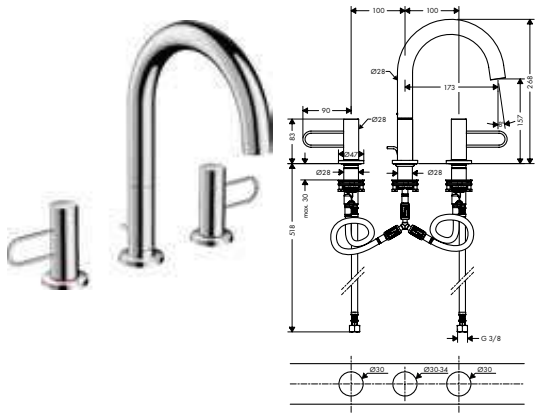

**3-hole basin mixer 160
with loop handles
and pop-up waste set**

- / consists of: 3-hole basin mixer, waste set
- / ComfortZone 160
- / projection 173 mm
- / swivel range 110°
- / spray type: normal spray
- / maximum flow rate at 3 bar: 5 l/ min
- / ceramic valves hot/ cold 90°
- / suitable for continuous flow water heaters
- / pop-up waste set G 1¼
- / connection type: G ¾ connections
- / connection dimension: DN15

finish	code no.	Euro
Chrome	38054000	593.90
Brushed Nickel	38054820	890.90
AXOR FinishPlus*	38054XXX	890.90

Optional parts:

/ Hose extension set for 3-hole basin mixer	38959000	111.80