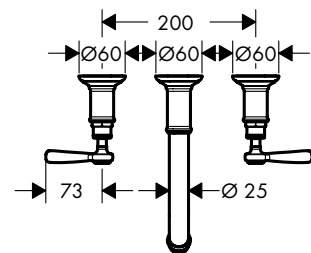

**3-hole basin mixer
for concealed installation
wall-mounted with spout
165 - 225 mm and lever handles**

- / consists of: 3-hole basin mixer for concealed installation wall-mounted, waste set
- / projection 165 - 225 mm
- / spray type: normal spray
- / maximum flow rate at 3 bar: 5 l/ min
- / ceramic valves hot/ cold 90°
- / suitable for continuous flow water heaters
- / non-closing waste set
- / connection type: basic set
- / connection dimension: DN15

Chrome	16534000	634.60
Brushed Nickel	16534820	951.90
AXOR FinishPlus*	16534XXX	951.90

Required parts:

/ Basic set for 3-hole basin mixer for concealed installation wall-mounted	10303180	235.20

Optional parts:

/ Seal	96383000	31.80
/ Extension set 25 mm for basic set for 3-hole basin mixer wall-mounted	96259000	55.40