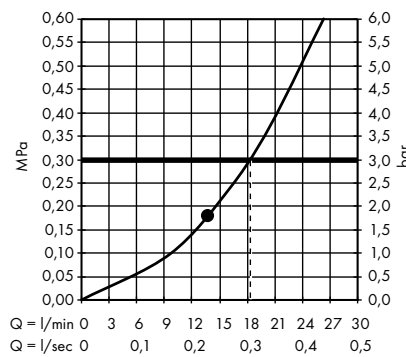

/ Overhead shower 300/300 1jet with shower arm
35314000