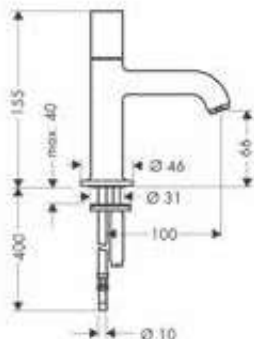

Pillar tap 70 without waste set

- / ComfortZone 70
- / projection 100 mm
- / spray type: normal spray
- / maximum flow rate at 3 bar: 5 l/ min
- / ceramic valve 180°
- / for cold water connection
- / connection type: copper pipe connections
- / connection dimension: DN15

Chrome 38130000 237.70
Brushed Nickel 38130820 356.60
AXOR FinishPlus* 38130XXX 356.60