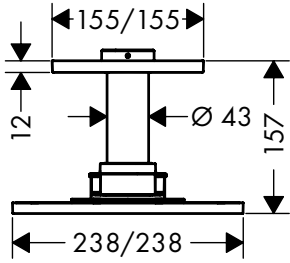

finish	code no.	Euro
	Chrome	35308000	1,054.50
	AXOR FinishPlus*	35308XXX	1,581.80
Overhead shower 250/250 1jet with ceiling connection / consists of: overhead shower, ceiling connector / shower head size: 250 x 250 mm / spray type: PowderRain / dynamic spray nozzles move out while using / material spray disc: metal / brass ceiling connector / ceiling connection length: 100 mm / maximum flow rate at 3 bar: 19 l/min / flow rate PowderRain spray (at 3 bar): 19 l/min / minimum flow pressure: 1,8 bar / overhead shower removable for cleaning / ServiceCard with sieve can be removed without tools for cleaning purpose / installation: ceiling / connection thread G 1/2 / connection dimension: DN15			
Alternative products: <table border="0" style="width: 100%;"> <tr> <td style="width: 60%;">/ Overhead shower 250/250 2jet with ceiling connection</td> <td style="width: 15%;">Chrome</td> <td style="width: 15%;">35312000</td> <td style="width: 10%;">1,165.40</td> </tr> <tr> <td></td> <td>AXOR FinishPlus*</td> <td>35312XXX</td> <td>1,748.10</td> </tr> </table>			
Required parts: <table border="0" style="width: 100%;"> <tr> <td style="width: 60%;">/ Basic set for overhead shower with ceiling connector</td> <td style="width: 15%;"></td> <td style="width: 15%;">26434180</td> <td style="width: 10%;">240.60</td> </tr> </table>			
Optional parts: <table border="0" style="width: 100%;"> <tr> <td style="width: 60%;">/ Extension 230 mm for ceiling connector overhead shower</td> <td style="width: 15%;">Chrome</td> <td style="width: 15%;">35288000</td> <td style="width: 10%;">488.40</td> </tr> <tr> <td></td> <td>AXOR FinishPlus*</td> <td>35288XXX</td> <td>732.60</td> </tr> </table>			

Overhead shower 250/250 1jet ceiling / shower head size: 250 x 250 mm / spray type: PowderRain / dynamic spray nozzles move out while using / material spray disc: metal / maximum flow rate at 3 bar: 18,1 l/min / flow rate PowderRain spray (at 3 bar): 18,1 l/min / minimum flow pressure: 1,8 bar / overhead shower removable for cleaning / installation: flush with the ceiling / connection dimension: DN15	Chrome	35309000	1,054.50
	AXOR FinishPlus*	35309XXX	1,581.80
Alternative products: <table border="0" style="width: 100%;"> <tr> <td style="width: 60%;">/ Overhead shower 250/250 2jet ceiling</td> <td style="width: 15%;">Chrome</td> <td style="width: 15%;">35313000</td> <td style="width: 10%;">1,165.40</td> </tr> <tr> <td></td> <td>AXOR FinishPlus*</td> <td>35313XXX</td> <td>1,748.10</td> </tr> </table>			
Required parts: <table border="0" style="width: 100%;"> <tr> <td style="width: 60%;">/ Basic set for overhead shower ceiling</td> <td style="width: 15%;"></td> <td style="width: 15%;">35363180</td> <td style="width: 10%;">105.00</td> </tr> </table>			

		35361180	315.00
	Basic set for overhead shower 2jet with shower arm / includes polystyrene sheathing as a placeholder during installation / sound-decoupled installation / connection dimension: Rp 1/2		

Measurements within scale drawings are in mm.