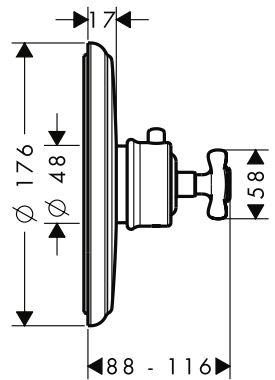

Thermostat HighFlow for concealed installation with cross handle

finish	code no.	Euro
Chrome	16815000	751.50
Brushed Nickel	16815820	1,127.30
AXOR FinishPlus*	16815XXX	1,127.30

- / maximum flow rate at 3 bar: 59 l/ min
- / flow rate upper outlet: 42 l/ min
- / flow rate lower outlet: 42 l/ min
- / thermostat cartridge
- / safety lock at 40 °C
- / temperature limitation adjustable
- / non-return valve
- / with silencer
- / connection type: basic set
- / min. operating pressure: 1 bar
- / max. operating pressure: 10 bar

Alternative products:

/ Thermostat for concealed installation with cross handle	Chrome	16810000	701.40
	Brushed Nickel	16810820	1,052.10
	AXOR FinishPlus*	16810XXX	1,052.10

Required parts:

/ Basic set iBox universal		01700180	137.30

Optional parts:

/ Extension element round 1-hole	Chrome	14960000	55.90
	Brushed Nickel	14960820	83.90
	AXOR FinishPlus*	14960XXX	83.90
/ Extension 25 mm for basic set iBox universal		13587000	50.40
/ Fastening rail set for iBox universal		93171000	35.80