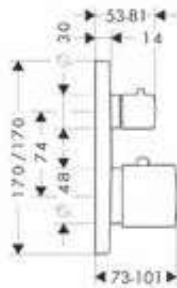

**Thermostat for concealed
installation with shut-off valve**

- / 1 function
- / flow rate upper outlet: 25 l/ min
- / flow rate lower outlet: 25 l/ min
- / thermostat cartridge, ceramic valves 90°
- / safety lock at 40 °C
- / temperature limitation adjustable
- / with silencer
- / connection type: basic set
- / min. operating pressure: 1 bar
- / max. operating pressure: 10 bar

Chrome	34705000	684.00
AXOR FinishPlus*	34705XXX	1,026.00

Required parts:

/ Basic set iBox universal		01700180	137.30

Optional parts:

/ Extension element softcube 2-hole arrow	Chrome	14974000	68.40
	AXOR FinishPlus*	14974XXX	102.60
/ Extension 25 mm for basic set iBox universal		13587000	50.40
/ Fastening rail set for iBox universal		93171000	35.80