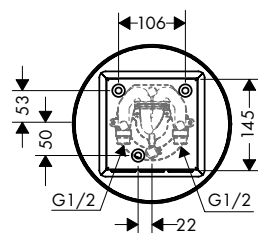

Overhead shower 250 2jet ceiling

- / shower head size: 250 mm
- / spray type: PowderRain, Intense PowderRain
- / Select button on thermostat
- / dynamic spray nozzles move out while using
- / material spray disc: metal
- / maximum flow rate at 3 bar: 21 l/min
- / flow rate PowderRain spray (at 3 bar): 21 l/min
- / flow rate Intense PowderRain (at 3 bar): 15 l/min
- / minimum flow pressure: 1,5 bar
- / overhead shower removable for cleaning
- / ServiceCard with sieve can be removed without tools for cleaning purpose
- / installation: flush with the ceiling
- / connection dimension: DN15

Alternative products:

/ Overhead shower 250 1jet ceiling	Chrome	35287000	1,054.50
	AXOR FinishPlus*	35287XXX	1,581.80

Required parts:

/ Basic set for overhead shower ceiling		35363180	105.00

finish	code no.	Euro
Chrome	35298000	1,165.40
AXOR FinishPlus*	35298XXX	1,748.10