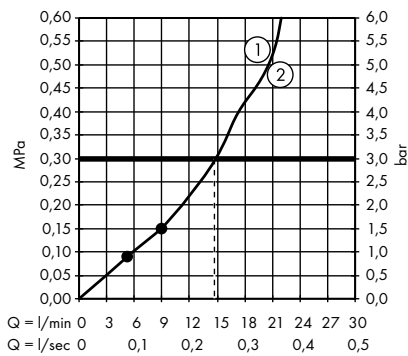

/ Overhead shower 300 2jet ceiling # 35305000