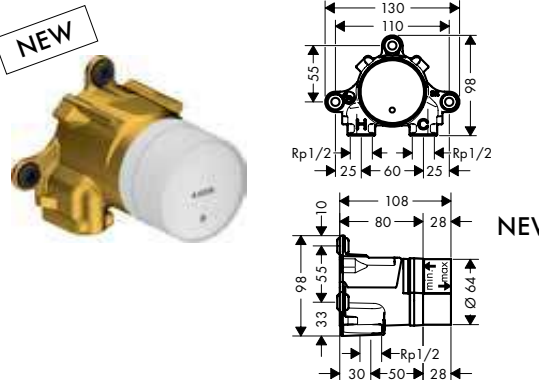

Optional parts:

NEW / Extension element	Chrome	13610000	30.00
	Matt Black	13610670	42.00
	AXOR FinishPlus*	13610XXX	45.00
NEW / Extension element 90 mm	Chrome	13611000	30.00
	Matt Black	13611670	42.00
	AXOR FinishPlus*	13611XXX	45.00

NEW