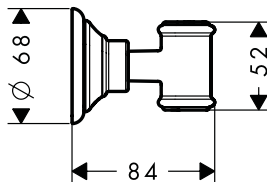

**Shower holder round**

- / fixed holding position
- / for hoses with conical nut
- / metal

**Optional parts:**

- / Shower hose 1.25 m
- / Shower hose 1.60 m
- / Shower hose 2.00 m

finish	code no.	Euro
Chrome	39525000	102.30
AXOR FinishPlus*	39525XXX	153.50
Chrome	28622000	29.70
AXOR FinishPlus*	28622XXX	44.60
Chrome	28626000	32.10
AXOR FinishPlus*	28626XXX	48.20
Chrome	28624000	34.10
AXOR FinishPlus*	28624XXX	51.20