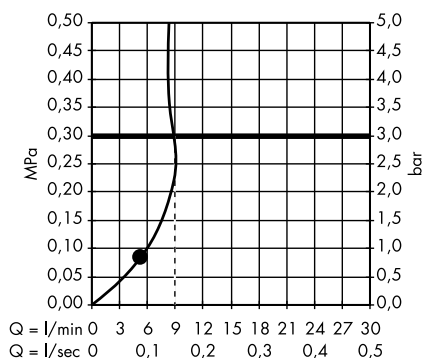

/ Hand shower 85 1jet
26025000