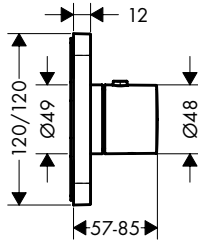

**Thermostat 120/120
for concealed installation**

- / maximum flow rate at 3 bar: 59 l/ min
- / thermostat cartridge
- / safety lock at 40 °C
- / temperature limitation adjustable
- / non-return valve
- / connection type: basic set
- / connection dimension: DN20
- / min. operating pressure: 1,5 bar
- / max. operating pressure: 10 bar

Required parts:

- / Basic set for thermostatic module 120/120 for concealed installation

Optional parts:

- / Extension set 25 mm for thermostatic module

finish	code no.	Euro
Chrome	36702000	465.90
AXOR FinishPlus*	36702XXX	698.90

	10754180	355.50

Chrome	10790000	108.30
AXOR FinishPlus*	10790XXX	162.50