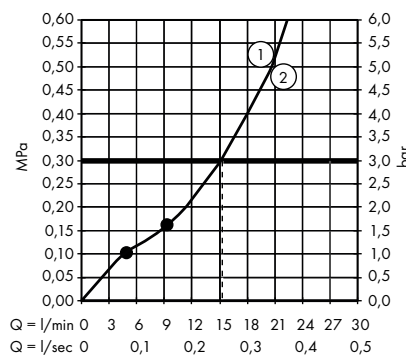

/ Overhead shower 250 2jet with shower arm
35296000

1. Intense PowderRain
2. PowderRain