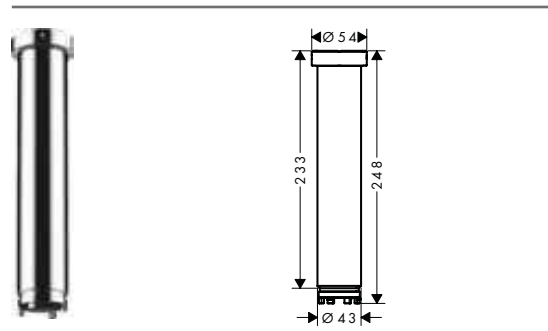

Extension 230 mm for ceiling connector overhead shower

- / packaging unit: 1 piece
- / dimension: 230 mm

Optional parts:

- / Overhead shower 460/300 1jet with ceiling connection
- / Overhead shower 460/300 2jet with ceiling connection
- / Overhead shower 460/300 3jet with ceiling connection
- / Overhead shower 300 1jet with ceiling connection
- / Overhead shower 300 2jet with ceiling connection
- / Overhead shower 300/300 1jet with ceiling connection
- / Overhead shower 300/300 2jet with ceiling connection
- / Overhead shower 250 1jet with ceiling connection
- / Overhead shower 250 2jet with ceiling connection
- / Overhead shower 250/250 1jet with ceiling connection
- / Overhead shower 250/250 2jet with ceiling connection

finish	code no.	Euro
Chrome	35288000	488.40
AXOR FinishPlus*	35288XXX	732.60
Chrome	35277000	1,941.50
AXOR FinishPlus*	35277XXX	2,912.30
Chrome	35279000	2,398.40
AXOR FinishPlus*	35279XXX	3,597.60
Chrome	35281000	2,626.80
AXOR FinishPlus*	35281XXX	3,940.20
Chrome	35301000	1,276.40
AXOR FinishPlus*	35301XXX	1,914.60
Chrome	35304000	1,442.80
AXOR FinishPlus*	35304XXX	2,164.20
Chrome	35316000	1,276.40
AXOR FinishPlus*	35316XXX	1,914.60
Chrome	35320000	1,442.80
AXOR FinishPlus*	35320XXX	2,164.20
Chrome	35286000	1,054.50
AXOR FinishPlus*	35286XXX	1,581.80
Chrome	35297000	1,165.40
AXOR FinishPlus*	35297XXX	1,748.10
Chrome	35308000	1,054.50
AXOR FinishPlus*	35308XXX	1,581.80
Chrome	35312000	1,165.40
AXOR FinishPlus*	35312XXX	1,748.10