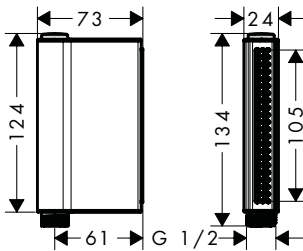

Hand shower 2jet

- / spray type: Rain, flood spray
- / convenient diversion via Select button
- / maximum flow rate at 3 bar: 12 l/min
- / flow rate Mono spray (at 3 bar): 12 l/min
- / flow rate Rain spray (at 3 bar): 12 l/min
- / minimum flow pressure: 2,4 bar
- / with internal water conduction
- / rinseable screen seal
- / connection thread G 1/2
- / connection dimension: DN15
- / not recommended for rim-/ tile-mounted mixers

finish	code no.	Euro
Chrome	45720000	168.20
Matt Black	45720670	235.50
AXOR FinishPlus*	45720XXX	252.30

Optional parts:

/ Metal effect shower hose 1.25 m	Chrome	28282000	53.40
	Matt Black	28282670	74.80
	AXOR FinishPlus*	28282XXX	80.10
/ Metal effect shower hose 1.60 m	Chrome	28286000	58.80
	AXOR FinishPlus*	28286XXX	88.20
/ Metal effect shower hose 2.00 m	Chrome	28284000	63.80
	AXOR FinishPlus*	28284XXX	95.70