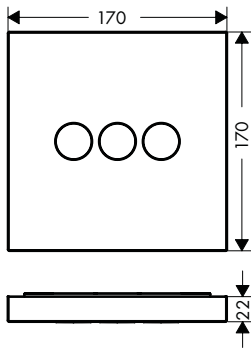

Valve for concealed installation square for 3 functions

- / 3 functions
- / Select push-button on/off control for 3 outlets
- / simultaneous use of several outlets
- / maximum flow rate at 3 bar: 30 l/ min
- / flow rate upper outlet: 26 l/ min
- / Flow rate left and right: 29 l/ min
- / Start/stop valve to operate the functions
- / safety lock at 40 °C
- / connection type: basic set
- / valve is delivered with buttons Rain large, Waterfall, hand shower

Chrome	3671 7000	463.70
AXOR FinishPlus*	3671 7XXX	695.60

Required parts:

/ Basic set iBox universal	01700180	137.30

Optional parts:

/ Thermostat HighFlow for concealed installation square	Chrome AXOR FinishPlus*	3671 8000 3671 8XXX	463.70 695.60
/ Thermostat HighFlow for concealed installation square for 1 function and additional outlet	Chrome AXOR FinishPlus*	3671 6000 3671 6XXX	641.50 962.30
/ Extension 25 mm for basic set iBox universal		13587000	50.40
/ Fastening rail set for iBox universal		93171000	35.80