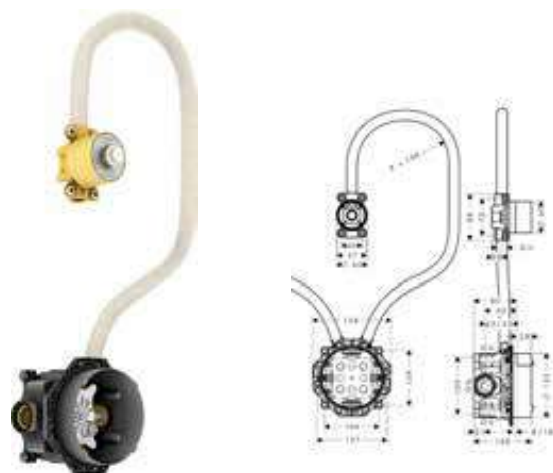

Optional parts:

/ Extension 25 mm for basic set for electronic basin mixer wall-mounted	13594000	90.90

Basic set for electronic basin mixer for concealed installation wall-mounted

- / TÜV certified
- / suitable for infrared wall spout
- / connection dimension: DN20
- / maximum flow rate at 3 bar: 5 l/ min

Optional parts:

/ Extension 25 mm for basic set for electronic basin mixer wall-mounted	13594000	90.90