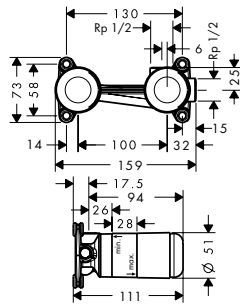

finish code no. Euro

Basic set for single lever basin mixer for concealed installation wall-mounted

13623180 220.50

- / installation depth: 44 - 72 mm
- / variable positioning of the mixer system, can be left or right of the spout
- / easy orientation due to support surfaces for the spirit level
- / with building protection cover against contamination during assembly
- / with dimension indication for exact determination of the installation depth
- / with pre-mounted fastening lugs for mounting in drywall and solidwall
- / sound-decoupled installation
- / connection dimension: DN15

Optional parts:

- / Extension set 25 mm for single lever basin mixer wall-mounted 13586000 112.80