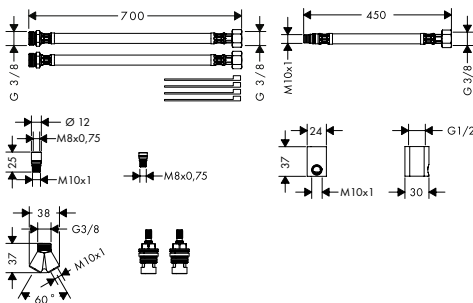

finish code no. Euro

3-hole basin mixer 170 with spout 140 mm, cross handles, plate and pop-up waste set

- / consists of: 3-hole basin mixer, waste set
- / ComfortZone 170
- / projection 140 mm
- / spray type: normal spray
- / maximum flow rate at 3 bar: 5 l/min
- / ceramic valves hot/ cold 180°
- / suitable for continuous flow water heaters
- / pop-up waste set G 1¼
- / connection type: G ¾ connections
- / connection dimension: DN15
- / for use only at flat, plain surfaces

Chrome 39134000 903.50
AXOR FinishPlus* 39134XXX 1,355.30

3-hole basin mixer 170 with spout 140 mm, cross handles, escutcheons and pop-up waste set

- / consists of: 3-hole basin mixer, waste set
- / ComfortZone 170
- / projection 140 mm
- / spray type: normal spray
- / maximum flow rate at 3 bar: 5 l/min
- / ceramic valves hot/ cold 180°
- / suitable for continuous flow water heaters
- / pop-up waste set G 1¼
- / connection type: G ¾ connections
- / connection dimension: DN15

Chrome 39133000 735.90
AXOR FinishPlus* 39133XXX 1,103.90

Optional parts:

- / Hose extension set for 3-hole basin mixer 38959000 111.80

Hose extension set for 3-hole basin mixer

- / length of hoses 700 mm
- / for free positioning of spout and handles

38959000 111.80