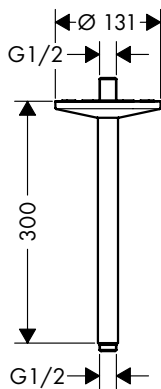

Optional parts:

/ Overhead shower 240 1jet	Chrome	28494000	612.70
	AXOR FinishPlus*	28494XXX	919.10
/ Overhead shower 180 1jet	Chrome	28489000	592.60
	AXOR FinishPlus*	28489XXX	888.90
/ Overhead shower 180 1jet Classic	Chrome	28487000	493.90
	AXOR FinishPlus*	28487XXX	740.90
/ Overhead shower 240 1jet Classic	Chrome	28474000	731.40
	AXOR FinishPlus*	28474XXX	1,097.10

NEW