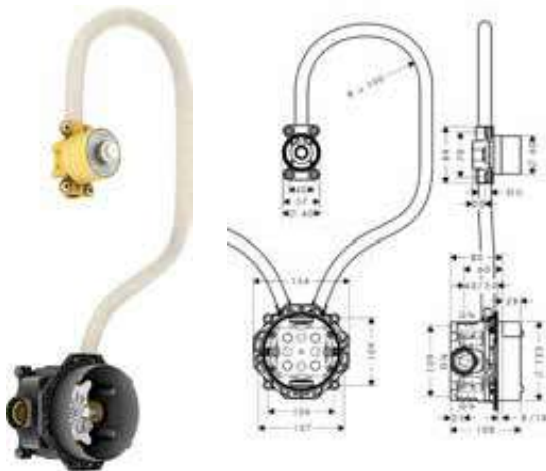

Basic set for electronic basin mixer for concealed installation wall-mounted

- / TÜV certified
- / suitable for infrared wall spout
- / connection dimension: DN20
- / maximum flow rate at 3 bar: 5 l/ min

Optional parts:

- / Extension 25 mm for basic set for electronic basin mixer wall-mounted

	16180180	316.60

	13594000	90.90