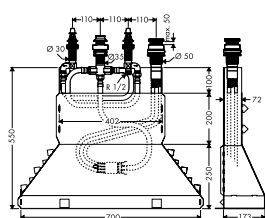

Basic set for 4-hole rim mounted bath mixer

15480180	838.00

- / maximum pull-out length of hand shower: 1.10 m
- / connection dimension: DN15