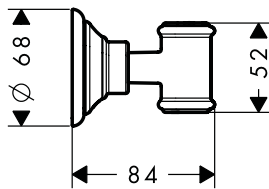

Shower holder

- / fixed holding position
- / for hoses with conical nut
- / metal

Optional parts:

- / Metal shower hose 1.25 m
- / Metal shower hose 1.60 m
- / Metal shower hose 2.00 m

Chrome	16325000	103.20
Brushed Nickel	16325820	154.80
AXOR FinishPlus*	16325XXX	154.80

Chrome	28112000	73.10
Brushed Nickel	28112820	109.70
AXOR FinishPlus*	28112XXX	109.70
Chrome	28116000	82.40
AXOR FinishPlus*	28116XXX	123.60
Chrome	28120000	91.20
Brushed Nickel	28120820	136.80
AXOR FinishPlus*	28120XXX	136.80