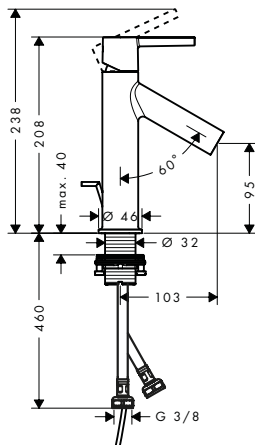

Single lever basin mixer 100 with lever handle and pop-up waste set

- / consists of: single lever basin mixer, waste set
- / ComfortZone 100
- / projection 103 mm
- / spray type: normal spray
- / maximum flow rate at 3 bar: 5 l/ min
- / ceramic cartridge
- / temperature limitation adjustable
- / suitable for continuous flow water heaters
- / pop-up waste set G 1 1/4
- / connection type: G 3/8 connections
- / connection dimension: DN15

Chrome	10001000	267.20
AXOR FinishPlus*	10001XXX	400.80

Alternative products:

- / Single lever basin mixer 100 with lever handle and waste set

Chrome	10003000	267.20
AXOR FinishPlus*	10003XXX	400.80

This product is only available in the AXOR FinishPlus surface Brushed Red Gold via AXOR Signature.