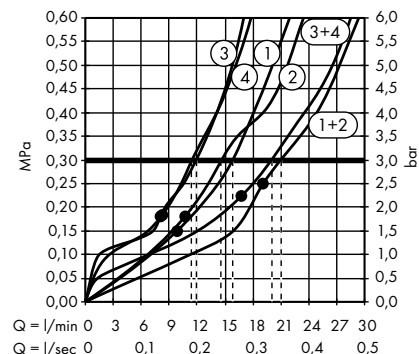

1. Rain
2. Mono
3. PowderRain inside
4. PowderRain outside

/ ShowerHeaven 1200/300 4jet without lighting
10637000

1. Rain
2. Mono
3. PowderRain inside
4. PowderRain outside

/ ShowerHeaven 970/970 3jet with lighting
10623800