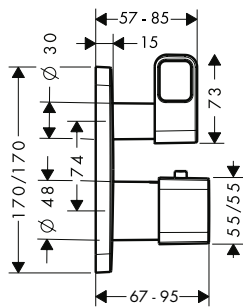

Thermostat for concealed installation with shut-off/diverter valve

- / 2 functions
- / maximum flow rate at 3 bar: 29 l/ min
- / flow rate hand shower connection at 3 bar: 29 l/ min
- / thermostat cartridge, shut-off valve
- / safety lock at 40 °C
- / temperature limitation adjustable
- / non-return valve
- / with silencer
- / connection type: basic set
- / min. operating pressure: 1 bar
- / max. operating pressure: 10 bar

This product is not available in the AXOR FinishPlus surfaces Polished and Brushed Black Chrome.

Required parts:

- / Basic set iBox universal

01700180 137.30

Optional parts:

- / Extension element softcube 2-hole 0-1-2
- / Extension 25 mm for basic set iBox universal
- / Fastening rail set for iBox universal

Chrome	14973000	68.40
AXOR FinishPlus*	14973XXX	102.60
	13587000	50.40
	93171000	35.80