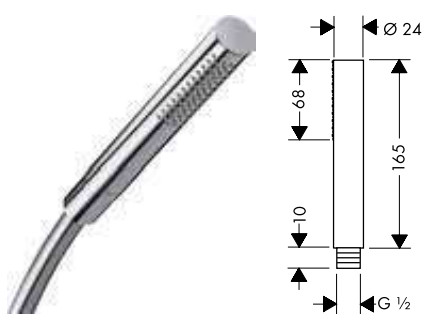

Baton hand shower 1jet

- / spray type: Rain
- / maximum flow rate at 3 bar: 8 l/min
- / flow rate Rain spray (at 3 bar): 8 l/min
- / minimum flow pressure: 1 bar
- / rinseable screen seal
- / connection thread G 1/2
- / connection dimension: DN15
- / suitable for continuous flow water heaters

finish	code no.	Euro
Chrome	10531000	111.50
AXOR FinishPlus*	10531XXX	167.30

Alternative products:

/ Baton hand shower 2jet	Chrome	28532000	180.60
	AXOR FinishPlus*	28532XXX	270.90

Optional parts:

/ Metal effect shower hose 1.25 m	Chrome	28282000	53.40
	AXOR FinishPlus*	28282XXX	80.10
/ Metal effect shower hose 1.60 m	Chrome	28286000	58.80
	AXOR FinishPlus*	28286XXX	88.20
/ Metal effect shower hose 2.00 m	Chrome	28284000	63.80
	AXOR FinishPlus*	28284XXX	95.70

Shower sets

Shower set 0.90 m with baton hand shower 2jet

- / consists of: baton hand shower, shower bar, shower hose, slider
- / shower head size: 70 mm
- / spray type: Rain, Mono
- / spray type adjustment by turning spray disc
- / maximum flow rate at 3 bar: 16,2 l/min
- / minimum flow pressure: 1 bar
- / shower hose with cylindrical nut on both ends
- / pivot connector prevent hose from tangling
- / wall supports of plastic

Chrome	27980000	521.00
AXOR FinishPlus*	27980XXX	781.50

Consisting of:

- / Baton hand shower 2jet (# 28532000)
- / Metal effect shower hose 1.60 m (# 28286000)

Alternative products:

/ Shower set 0.90 m with baton hand shower 1jet	Chrome	27983000	348.50
	AXOR FinishPlus*	27983XXX	522.80

Optional parts:

/ Wall bar spacer for Unica wall bar D	Chrome	96186000	8.70