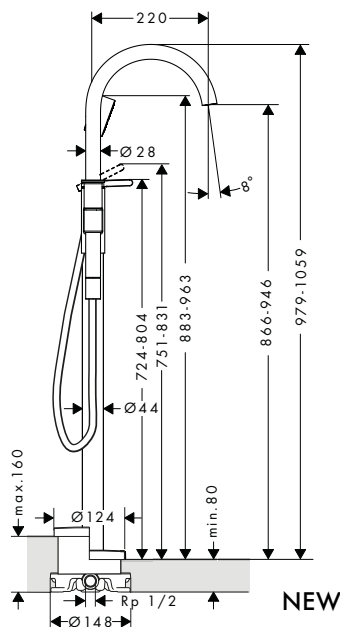

Bath

NEW

Single lever bath mixer floor-standing

- / consists of: single lever bath mixer floor standing, hand shower, shower hose, shower holder
- / 2 functions
- / projection 220 mm
- / connection type: basic set
- / spray type mixer: normal spray
- / spray type hand shower: PowderRain
- / flow rate for bath spout at 3 bar: 21,5 l/min
- / flow rate of hand shower at 3 bar: 8 l/min
- / min. operating pressure: 1 bar
- / max. operating pressure: 10 bar
- / ceramic cartridge
- / temperature limitation adjustable
- / diverter with automatic resetting
- / non-return valve
- / connection dimension: DN15

Chrome	48440000	1,800.00
Matt Black	48440670	2,520.00
AXOR FinishPlus*	48440XXX	2,700.00

Consisting of:

- / Metal effect shower hose 1.25 m (# 28282XXX)
- / Hand shower 75 1jet EcoSmart (# 48651XXX)

Required parts:

/ Basic set for mixers floor-standing	10452180	459.80

Optional parts:

/ Extension 60 mm for pipe	97686000	245.70
/ Sealing foil for basic set bath mixer floor-standing	96441000	127.30