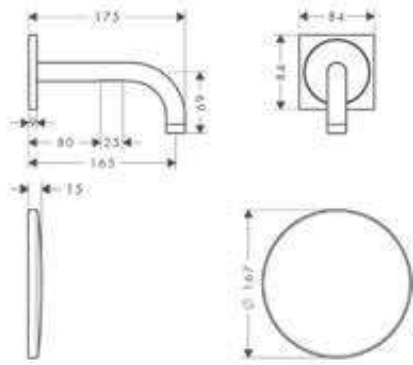

Electronic basin mixer for concealed installation wall-mounted with spout 165 mm

- / projection 165 mm
- / spray type: normal spray
- / maximum flow rate at 3 bar: 5 l/min
- / temperature adjustable via iBox
- / infrared sensor technology
- / automatic environmental adjustment of infrared sensor
- / adjustable optical range of infrared sensor (5 settings)
- / 230 V / 50 Hz mains connection
- / flushing time: 10 s
- / hygiene rinse activatable (automatic water flow)
- / frequency of hygiene rinse: 24 h
- / flushing time hygiene rinse: 10 s
- / permanent rinse activatable (single water flow for 180 seconds, suitable for thermal disinfection)
- / cleaning mode: manual water stop for washbasin cleaning
- / TÜV certified
- / dirt filters in the connection hoses
- / for ideal function please note a minimum distance of 140 mm from the aerators center to the back rim of the wash basin

Alternative sizes:

- / Electronic basin mixer for concealed installation wall-mounted with spout 225 mm

finish	code no.	Euro
Chrome	38120000	944.80
Matt Black	38120670	1,322.70
AXOR FinishPlus*	38120XXX	1,417.20

Required parts:

- / Basic set for electronic basin mixer for concealed installation wall-mounted

	16180180	316.60

Optional parts:

- / Extension 25 mm for basic set for electronic basin mixer wall-mounted

	13594000	90.90

finish	code no.	Euro
Chrome	38119000	931.40
Matt Black	38119670	1,303.90
AXOR FinishPlus*	38119XXX	1,397.10