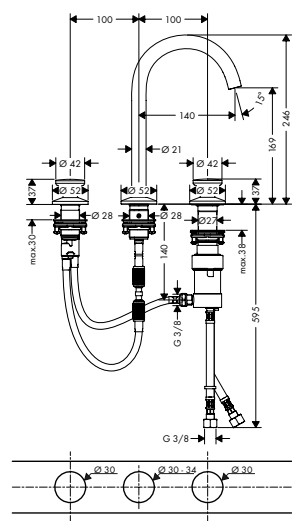

Optional parts:

/ Hose extension set for 3-hole basin mixer	38959000	111.80

*For additional information please refer to the "AXOR FinishPlus" overview.