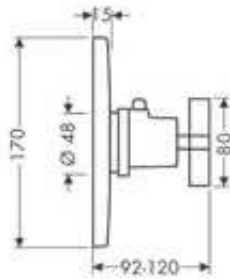

Thermostatic mixers/ valves/ diverters

Thermostat HighFlow for concealed installation with cross handle

- / maximum flow rate at 3 bar: 59 l/ min
- / thermostat cartridge
- / safety lock at 40 °C
- / temperature limitation adjustable
- / with silencer
- / connection type: basic set
- / min. operating pressure: 1 bar
- / max. operating pressure: 10 bar

finish	code no.	Euro
Chrome	3971 6000	781.50
AXOR FinishPlus*	3971 6XXX	1,172.30

Required parts:

/ Basic set iBox universal	01700180	137.30

Optional parts:

/ Extension element square 1-hole	Chrome	14964000	68.40
	AXOR FinishPlus*	14964XXX	102.60
/ Extension 25 mm for basic set iBox universal		13587000	50.40
/ Fastening rail set for iBox universal		93171000	35.80