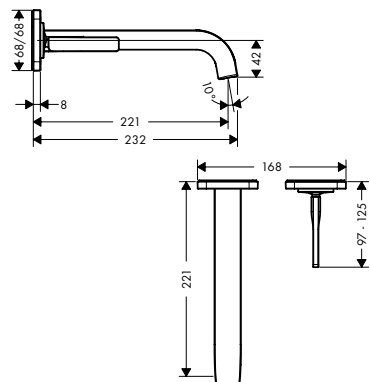

finish code no. Euro

Single lever basin mixer for concealed installation wall-mounted with pin handle, spout 221 mm and escutcheons

Chrome 36106000 556.90
AXOR FinishPlus* 36106XXX 835.40

- / consists of: single lever basin mixer for concealed installation wall-mounted, waste set
- / projection 221 mm
- / spray type: laminar spray
- / maximum flow rate at 3 bar: 5 l/min
- / joystick ceramic cartridge
- / suitable for continuous flow water heaters
- / non-closing waste set
- / connection type: basic set
- / handle can be positioned on the right or left, depends on the basic set installation

Required parts:

- / Basic set for single lever basin mixer for concealed installation wall-mounted 13623180 220.50

Optional parts:

- / Extension set 25 mm for single lever basin mixer wall-mounted 13586000 112.80

Basic set for single lever basin mixer for concealed installation wall-mounted

13623180 220.50

- / installation depth: 44 - 72 mm
- / variable positioning of the mixer system, can be left or right of the spout
- / easy orientation due to support surfaces for the spirit level
- / with building protection cover against contamination during assembly
- / with dimension indication for exact determination of the installation depth
- / with pre-mounted fastening lugs for mounting in drywall and solidwall
- / sound-decoupled installation
- / connection dimension: DN15