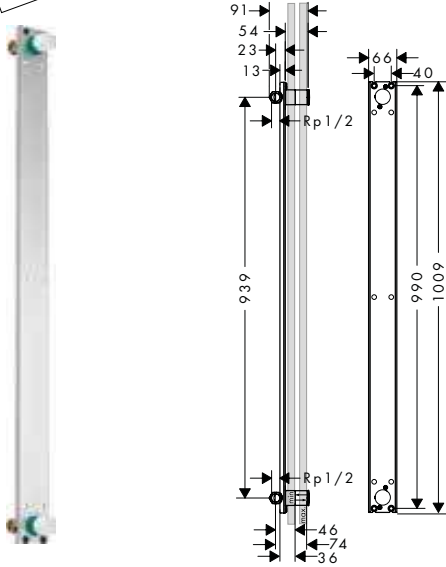

finish

code no.

Euro

Basic set for showerpipe

48798180

150.00

- / suitable for AXOR One Showerpipe 48490XXX
- / sound-decoupled installation
- / AXOR One Showerpipe 48490XXX
- / connection dimension: G 1/2

NEW

Showerpipe with thermostat and overhead shower 240 2jet

Chrome
AXOR FinishPlus*

26020000
26020XXX

2,024.80
3,037.20

- / consists of: overhead shower, hand shower, shower thermostat, shower hose, slider, shower bar
- / overhead shower Raindance Select S 240 2jet
- / shower head size overhead shower: 279 mm
- / spray type overhead shower: Rain, RainAir
- / convenient diversion via Select button
- / ball-joint: overhead shower angle adjustable
- / spray type hand shower: Rain
- / individually height adjustable shower head with easy-to-use twist lock. Adjustment 300 mm
- / flow rate RainAir spray (at 3 bar): 14 l/min
- / flow rate Rain spray (at 3 bar): 15 l/min
- / minimum flow pressure: 1 bar
- / shower bar diameter: 25 mm
- / height-adjustable hand shower holder
- / shower arm length overhead shower: 470 mm
- / swivel shower arm
- / safety lock at 40°C
- / adjustable hot water limitation
- / outlets controlled via turning handle
- / suitable for continuous flow water heaters
- / mounting type: exposed installation
- / connection dimension DN15
- / connection thread G 1/2
- / centre distance 150 ± 12 mm

Consisting of:

- / Overhead shower 240 2jet with ceiling connector (# 26022000)
- / Hand shower 85 1jet (# 26025000)
- / Shower hose 1.60 m (# 28626000)