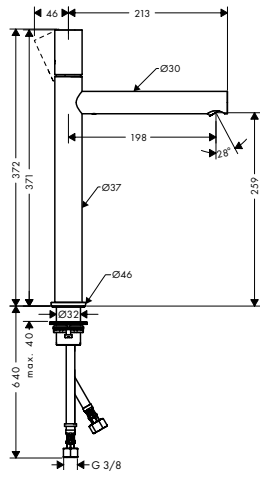

finish code no. Euro

**Single lever basin mixer 260
with zero handle
for wash bowls and waste set**

- / consists of: single lever basin mixer, waste set
- / ComfortZone 260
- / projection 198 mm
- / spray type: laminar spray
- / maximum flow rate at 3 bar: 5 l/ min
- / ceramic cartridge
- / temperature limitation adjustable
- / suitable for continuous flow water heaters
- / non-closing waste set
- / connection type: G 3/8 connections
- / connection dimension: DN15

Chrome	45004000	508.30
Brushed Nickel	45004820	762.50
AXOR FinishPlus*	45004XXX	762.50