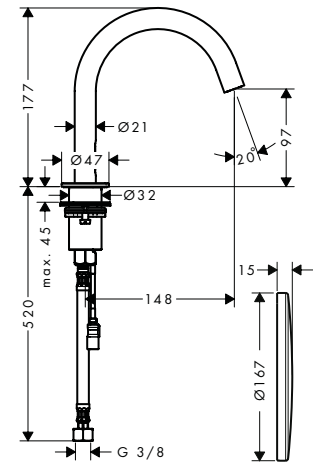

Electronic basin mixer with temperature pre-adjustment with mains connection 230 V

- / ComfortZone 100
- / projection 148 mm
- / spray type: normal spray
- / maximum flow rate at 3 bar: 3,5 l/ min
- / temperature adjustable via iBox
- / suitable for continuous flow water heaters
- / infrared sensor technology
- / automatic environmental adjustment of infrared sensor
- / adjustable optical range of infrared sensor (2 settings)
- / 230 V / 50 Hz mains connection
- / flushing time: 10 s
- / hygiene rinse activatable (automatic water flow)
- / frequency of hygiene rinse: 24 h
- / flushing time hygiene rinse: 10 s
- / permanent rinse activatable (single water flow for 180 seconds, suitable for thermal disinfection)
- / cleaning mode: manual water stop for washbasin cleaning
- / connection dimension: DN15
- / dirt filters in the connection hoses

This product is not available in the AXOR FinishPlus surfaces Red Gold and Black Chrome.

finish code no. Euro

Chrome	38010000	970.80
Matt Black	38010670	1,359.00
AXOR FinishPlus*	38010XXX	1,456.20

Required parts:

/ Basic set for electronic basin mixer	16182180	248.50