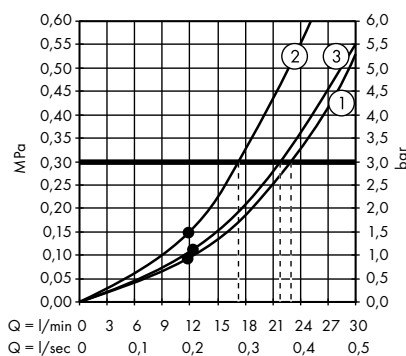

1. Mono
2. Rain
3. RainStream

/ Overhead shower 460/300 3jet with ceiling connection
35281000