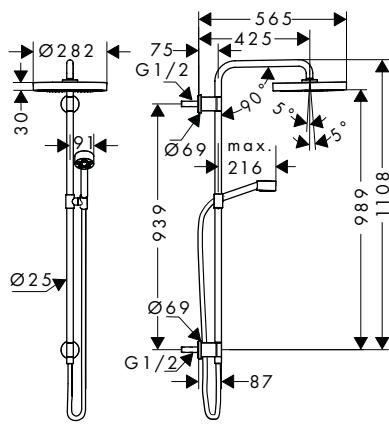

Showerpipe

NEW

NEW
NEW
NEW

Showerpipe 280 1jet for concealed installation

- / consists of: overhead shower, hand shower, wall connector, shower hose, hand shower holder, shower bar
- / overhead shower AXOR One 280 1jet
- / shower head size overhead shower: 280 mm
- / spray type overhead shower: PowderRain and Rain in combination
- / ball-joint: overhead shower angle adjustable
- / spray type hand shower: PowderRain
- / shower holder inclination angle can be adjusted continuously
- / requires a mixer for 2 functions
- / maximum flow rate at 3 bar: 12,7 l/min
- / minimum flow pressure: 2 bar
- / mounting type: concealed
- / shower bar diameter: 25 mm
- / height-adjustable hand shower holder
- / swivelling shower arm
- / connection dimension: DN15

Consisting of:

- / Overhead shower 280 1jet with shower arm (# 48491XXX)
- / Hand shower 75 1jet EcoSmart (# 48651XXX)
- / Shower bar with wall connection and shower hose 1.60 m (# 48792XXX)

Required parts:

NEW	/ Basic set for showerpipe	48798180	150.00

Optional parts:

/	Thermostatic module for concealed installation for 2 functions	Chrome 45712000 Matt Black 45712670 AXOR FinishPlus* 45712XXX	902.30 1,263.20 1,353.50

finish	code no.	Euro
Chrome	48790000	1,200.00
Matt Black	48790670	1,680.00
AXOR FinishPlus*	48790XXX	1,800.00

NEW