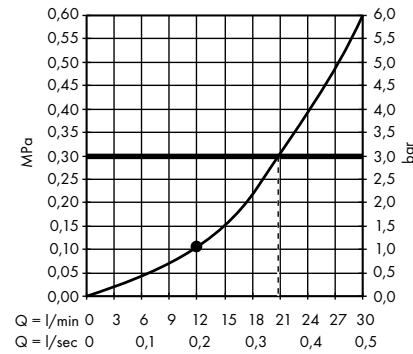

/ Overhead shower 460/300 1jet with ceiling connection # 35277000