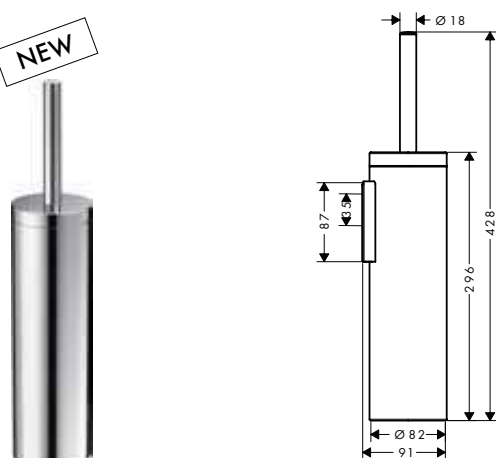

Toilet brush holder wall-mounted

- / wall-mounted
- / material: metal
- / with cover lid
- / with removable insert
- / with mounting material
- / concealed fastening
- / drilling distance 35 mm
- / diameter drill hole: 6 mm

Optional parts:

- / Replacement toilet brush without stick
- / Replacement toilet brush without stick

Chrome	42855000	160.00
Matt Black	42855670	224.00
AXOR FinishPlus*	42855XXX	240.00

Black	40068000	17.60
White	40088000	17.60