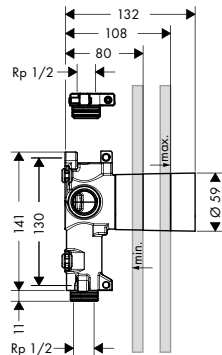

Basic set for shut-off/ diverter valve Trio 120/120 for concealed installation

- / 2 functions
- / 1 inlet/ 2 outlets
- / 2 outlets can be used simultaneously
- / connection thread Rp 3/4
- / horizontal or vertical installation
- / sound-decoupled installation
- / in a joined installation it serves as a waterconducting unit and allows dimensionally accurate positioning
- / connection dimension: DN20

Required parts:

/ Shut-off/ diverter valve Trio/ Quattro 120/120 for concealed installation	Chrome	36772000	166.40
	AXOR FinishPlus*	36772XXX	249.60
/ Shut-off/ diverter valve Trio/ Quattro 120/120 for concealed installation	Chrome	10932000	292.20
	AXOR FinishPlus*	10932XXX	438.30
/ Shut-off/ diverter valve Trio/ Quattro 120/120 for concealed installation	Chrome	12731000	226.90
	AXOR FinishPlus*	12731XXX	340.40

Optional parts:

/ Extension set 25 mm for shut-off/ diverter valve Trio-/ Quattro	92990000	48.60