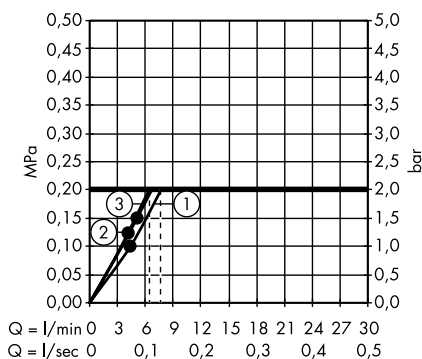

/ Hand shower 120 3jet EcoSmart 9 l/min
26051000

1. RainAir
2. WhirlAir
3. Rain