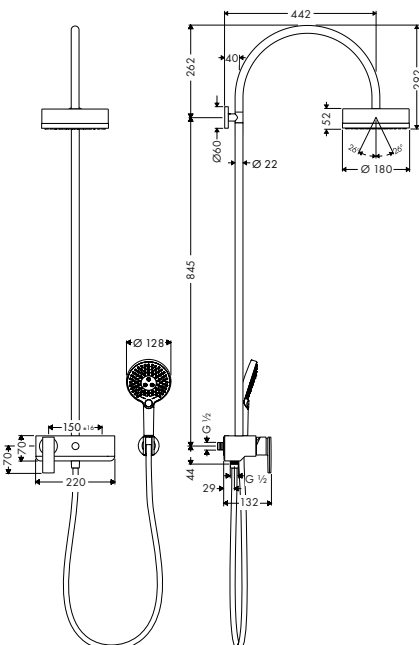

Consisting of:

- / Overhead shower 180 ljet (# 28489000)
- / Shower holder round (# 39525000)
- / Hand shower 120 3jet (# 26050000)
- / Shower hose 1.60 m (# 28626000)