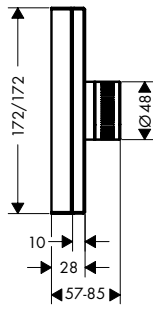

**Thermostat HighFlow
for concealed installation**

- / maximum flow rate at 3 bar: 59 l/ min
- / thermostat cartridge
- / safety lock at 40 °C
- / temperature limitation adjustable
- / non-return valve
- / with silencer
- / connection type: basic set
- / min. operating pressure: 1 bar
- / max. operating pressure: 10 bar

This product is not available in brushed AXOR FinishPlus surfaces.

Alternative products:

- / Thermostat HighFlow for concealed installation - diamond cut

finish	code no.	Euro
Chrome	46740000	1,078.40
AXOR FinishPlus*	46740XXX	1,617.60

Chrome	46741000	1,185.70
AXOR FinishPlus*	46741XXX	1,778.60

This product is not available in brushed AXOR FinishPlus surfaces.

Required parts:

- / Basic set iBox universal

01700180	137.30

Optional parts:

- / Extension 25 mm for basic set iBox universal
- / Fastening rail set for iBox universal

13587000	50.40
93171000	35.80