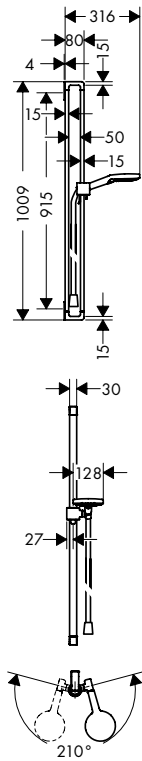

**Consisting of:**

- / Shower hose 1.60 m (# 28626000)

**Optional parts:**

- / Corner fitting set
- / Wall bar spacer

Chrome	27989000	349.30
AXOR FinishPlus*	27989XXX	524.00

Chrome	28693000	35.70
AXOR FinishPlus*	28693XXX	53.60
Light Grey	96397000	9.30