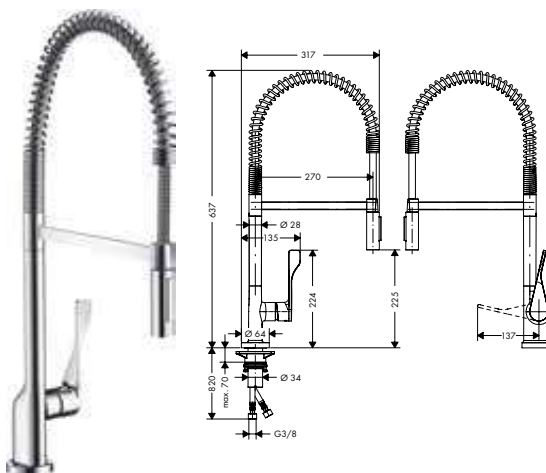

Single lever kitchen mixer 230 Semi-Pro

- / ComfortZone 230
- / swivel range 360°
- / normal and spray jet
- / lockable shower spray, spray returns through pressing spray diverter
- / connection dimension: DN15
- / maximum flow rate at 3 bar: 9 l/min
- / ceramic cartridge
- / connection type: G 3/8 connections
- / temperature limitation adjustable
- / integrated non-return valve
- / suitable for continuous flow water heaters

Chrome	39840000	776.90
Stainless Steel Finish	39840800	1,087.50
AXOR FinishPlus*	39840XXX	1,165.40

This product is only available in AXOR FinishPlus surfaces via AXOR Signature.

Alternative products:

- / Single lever kitchen mixer 230 Semi-Pro Eco

Chrome	39842000	776.90
Stainless Steel Finish	39842800	1,165.40
AXOR FinishPlus*	39842XXX	1,165.40

This product is only available in AXOR FinishPlus surfaces via AXOR Signature.