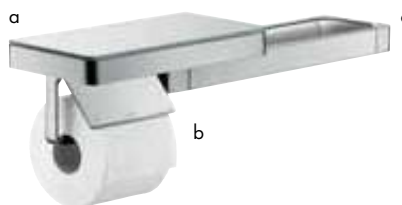

2

Asymmetrical placement of 300 mm shelf on the rail. 1 adapter set required.

Products required:

a. # 42838000 + 1 x # 42870000 adapter set  
b. Rail

3

Elegant combination of rail with 300 mm shelf (installed asymmetrically), roll holder. 2 adapter sets required.