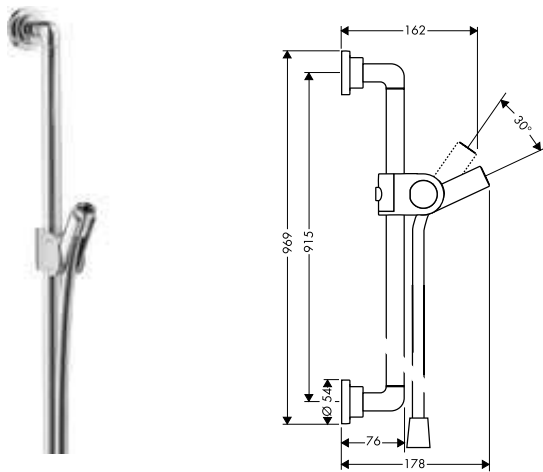

finish code no. Euro