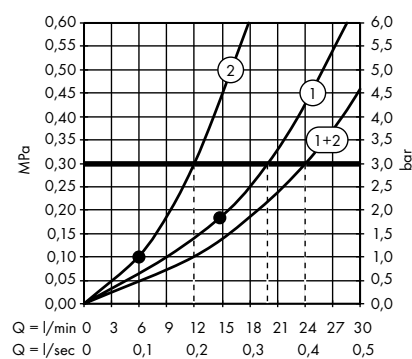

Showerpipes and shower panels

/ Showerpipe with thermostat 800 and overhead shower 350 1jet
27984000

1. Overhead shower
2. Hand shower