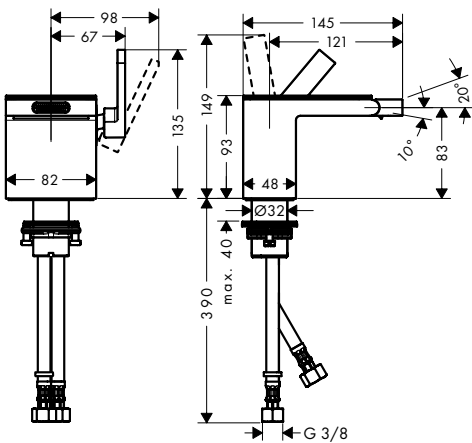

Single lever bidet mixer with push-open waste set without plate

- / consists of: single lever bidet mixer, waste set
- / projection 121 mm
- / aerator with ball pivot
- / spray type: normal spray
- / maximum flow rate at 3 bar: 5 l/min
- / ceramic cartridge
- / temperature limitation adjustable
- / isolated water conduction - without contact with nickel and lead
- / suitable for continuous flow water heaters
- / push-open waste set G 1 1/4
- / connection type: G 3/8 connections
- / connection dimension: DN15

finish	code no.	Euro
Chrome	47212000	760.20
AXOR FinishPlus*	47212XXX	1,140.30

Required parts (choose one)

/ Plate 150 Metal	Chrome	47905000	111.00
	AXOR FinishPlus*	47905XXX	166.50
/ Plate 150 Glass	Mirror	47902000	111.00
	Black	47902600	111.00
/ Plate 150 Black Walnut		47908000	333.00
/ Plate 150 Marble Lasa Covelano Vena Oro		47911000	333.00
/ Plate 150 Marble Nero Marquina		47915000	333.00
/ Plate 150 Leather	Grey	47918000	333.00
/ Mounting plate 150		47923000	23.50

*For additional information please refer to the "AXOR FinishPlus" overview.