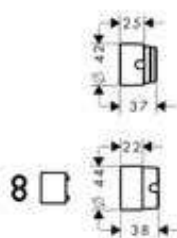

Extension set 25 mm for single lever basin mixer wall-mounted

- / extension length: 25 mm

13586000	112.80