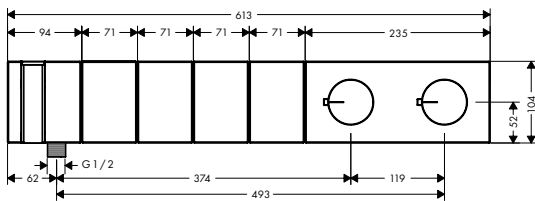

This product is not available in brushed AXOR FinishPlus surfaces.

Consisting of:

- / Metal effect shower hose 1.25 m (# 28282000)

Alternative products:

/ Thermostatic module Select 610/100 for concealed installation for 4 functions - diamond cut
Chrome 46721000 2,822.40
AXOR FinishPlus* 46721XXX 4,233.60

This product is not available in brushed AXOR FinishPlus surfaces.

Required parts:

/ Basic set for thermostatic module Select for 4 functions 18312180 1,037.20

Basic set for thermostatic module Select for 4 functions

18312180 1,037.20

- / 4 functions
- / connection thread Rp 3/4
- / installation depth: 87 - 122 mm
- / horizontal installation
- / sound-decoupled installation
- / connection dimension: DN15/DN20

*For additional information please refer to the "AXOR FinishPlus" overview.