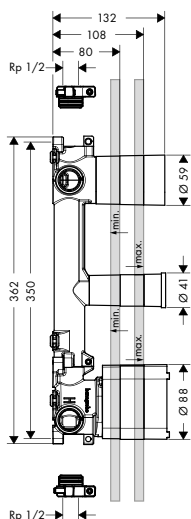

Basic set for thermostatic module 380/120 for concealed installation for 2 functions

- / 2 functions
- / 2 outlets can be used simultaneously
- / flow rate at free through-flow: 59 l/min
- / horizontal or vertical installation
- / sound-decoupled installation
- / in a joined installation it serves as a waterconducting unit and allows dimensionally accurate positioning
- / connection dimension: DN20

36701180	623.00