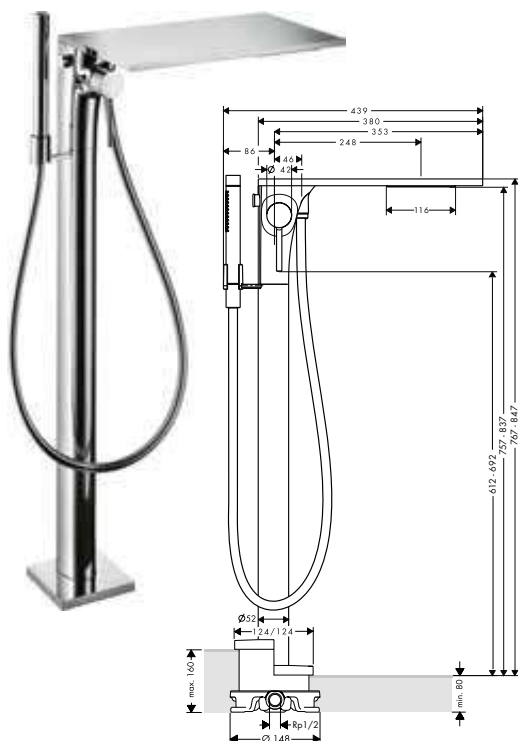

Bath

Single lever bath mixer floor-standing

- / consists of: single lever bath mixer floor standing, baton hand shower, shower hose, shower holder
- / 2 functions
- / projection 248 mm
- / connection type: basic set
- / spray type mixer: wide flood jet
- / spray type hand shower: Rain, Mono
- / maximum flow rate at 3 bar: 17 l/min
- / flow rate for bath spout at 3 bar: 17 l/min
- / flow rate of hand shower at 3 bar: 14 l/min
- / min. operating pressure: 1 bar
- / max. operating pressure: 10 bar
- / ceramic cartridge
- / temperature limitation adjustable
- / diverter with automatic resetting
- / non-return valve
- / connection dimension: DN15

Consisting of:

- / Metal effect shower hose 1.25 m (# 28282000)
- / Baton hand shower 2jet (# 28532000)

Required parts:

- / Basic set for mixers floor-standing

10452180 459.80

Optional parts:

- / Extension 60 mm for pipe
- / Sealing foil for basic set bath mixer floor-standing

97686000 245.70
96441000 127.30