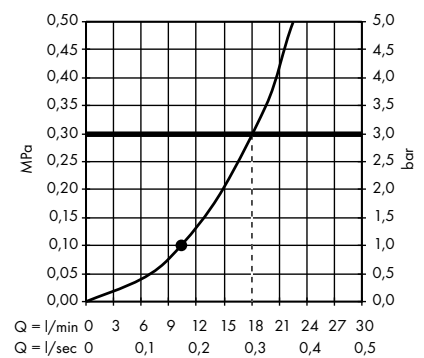

/ Overhead shower 180 1jet Classic # 28487000