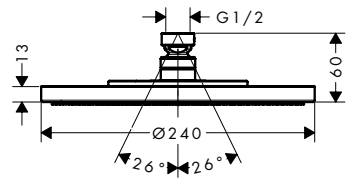

Overhead showers

Overhead shower 240 1jet

- / shower head size: 240 mm
- / spray type: RainAir
- / ball-joint: overhead shower angle adjustable
- / material spray disc: metal
- / maximum flow rate at 3 bar: 19 l/min
- / flow rate RainAir spray (at 3 bar): 19 l/min
- / minimum flow pressure: 1,5 bar
- / spray disc removable for cleaning
- / installation: ceiling or wall
- / connection thread G 1/2
- / connection dimension: DN15
- / suitable for continuous flow water heaters with an output of 18 kW

finish	code no.	Euro
Chrome	28494000	612.70
AXOR FinishPlus*	28494XXX	919.10

Optional parts:

/ Shower arm 390 mm	Chrome	26431000	285.60
	AXOR FinishPlus*	26431XXX	428.40
/ Ceiling connector 100 mm	Chrome	26432000	171.40
	AXOR FinishPlus*	26432XXX	257.10
/ Ceiling connector 300 mm	Chrome	26433000	228.40
	AXOR FinishPlus*	26433XXX	342.60