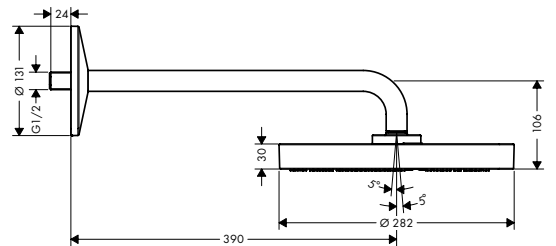

NEW

NEW

Overhead shower 280 1jet with shower arm

- / consists of: overhead shower, shower arm
- / shower head size: 280 mm
- / spray type: PowderRain and Rain in combination
- / ball-joint: overhead shower angle adjustable
- / material spray disc: metal
- / shower arm length 390 mm
- / maximum flow rate at 3 bar: 12,3 l/min
- / flow rate PowderRain and Rain spray in combination (at 3 bar): 12,3 l/min
- / minimum flow pressure: 1,2 bar
- / overhead shower removable for cleaning
- / installation: wall
- / connection thread G 1/2
- / connection dimension: DN15
- / not included: basic set

finish	code no.	Euro
Chrome	48491000	950.00
Matt Black	48491670	1,330.00
AXOR FinishPlus*	48491XXX	1,425.00

Alternative products:

/ Overhead shower 280 2jet with shower arm	Chrome	48492000	1,100.00
	Matt Black	48492670	1,540.00
	AXOR FinishPlus*	48492XXX	1,650.00

NEW