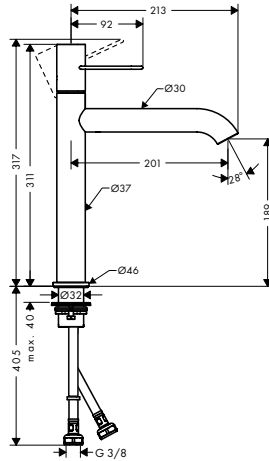

Single lever basin mixer 190 with loop handle for wash bowls and waste set

- / consists of: single lever basin mixer, waste set
- / ComfortZone 190
- / projection 201 mm
- / spray type: normal spray
- / maximum flow rate at 3 bar: 5 l/ min
- / ceramic cartridge
- / temperature limitation adjustable
- / suitable for continuous flow water heaters
- / non-closing waste set
- / connection type: G 3/8 connections
- / connection dimension: DN15

Chrome	38032000	428.30
Brushed Nickel	38032820	642.50
AXOR FinishPlus*	38032XXX	642.50