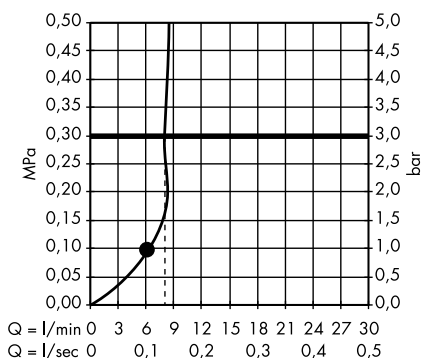

/ Baton hand shower 1jet
10531000