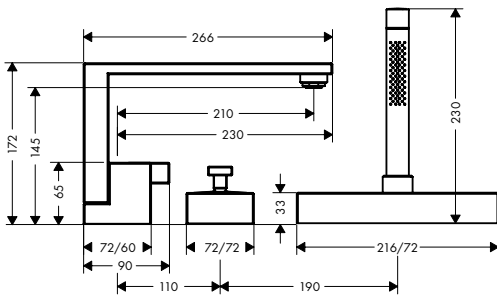

3-hole rim mounted bath mixer

- / consists of: 3-hole rim mounted single lever bath mixer, baton hand shower, shower holder
- / 2 functions
- / projection 210 mm
- / connection type: basic set
- / spray type mixer: normal spray
- / spray type hand shower: Rain, Mono
- / maximum pull-out length of hand shower: 1.45 m
- / sBox for quiet, smooth and protected hose guidance
- / maximum flow rate at 3 bar: 20 l/min
- / flow rate for bath spout at 3 bar: 20 l/min
- / flow rate of hand shower at 3 bar: 9 l/min
- / min. operating pressure: 1 bar
- / max. operating pressure: 10 bar
- / ceramic cartridge
- / temperature limitation adjustable
- / non-return valve
- / suitable for continuous flow water heaters
- / connection dimension: DN15
- / removable for service at any time
- / no additional maintenance opening required

finish	code no.	Euro
Chrome	46430000	2,165.60
AXOR FinishPlus*	46430XXX	3,248.40

This product is not available in brushed AXOR FinishPlus surfaces.

Consisting of:

- / Baton hand shower 2jet (# 28532000)

Alternative products:

- / 3-hole rim mounted bath mixer - diamond cut

finish	code no.	Euro
Chrome	46431000	2,381.30
AXOR FinishPlus*	46431XXX	3,572.00

This product is not available in brushed AXOR FinishPlus surfaces.

Required parts:

- / Basic set for 3-hole rim mounted single lever bath mixer

	15487180	409.50