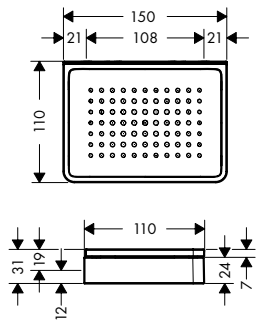

Soap dish/ shelf

- / wall-mounted
- / adapter set # 42870XXX must be used when installing on a rail
- / combinable with roll holder # 42836XXX (adapter # 42870XXX necessary)
- / material recess: ceramic
- / with mounting material
- / concealed fastening
- / drilling distance: 108 mm
- / diameter drill hole: 6 mm

Optional parts:

- / Adapter set
- / Rail grab bar 300 mm
- / Rail bath towel holder 600 mm
- / Rail bath towel holder 800 mm
- / Toilet paper holder with cover

finish	code no.	Euro
Chrome	42803000	147.10
AXOR FinishPlus*	42803XXX	220.70
Chrome	42870000	49.80
AXOR FinishPlus*	42870XXX	74.70
Chrome	42830000	202.30
AXOR FinishPlus*	42830XXX	303.50
Chrome	42832000	239.20
AXOR FinishPlus*	42832XXX	358.80
Chrome	42833000	275.80
AXOR FinishPlus*	42833XXX	413.70
Chrome	42836000	159.50
AXOR FinishPlus*	42836XXX	239.30