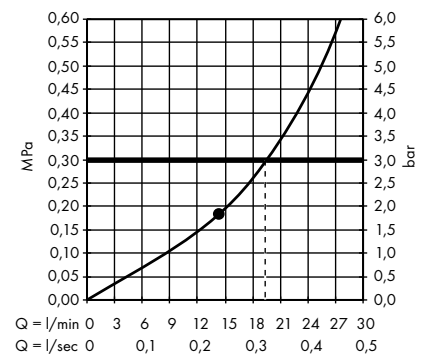

/ Overhead shower 300/300 1jet with ceiling connection
35316000