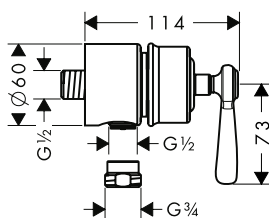

**Wall outlet stop
with non return valve, shut-off
valve and lever handle**

- / connection type: DN15
- / hose connection DN15
- / with non-return valve

Chrome	16883000	242.10
Brushed Nickel	16883820	363.20
AXOR FinishPlus*	16883XXX	363.20

Measurements within scale drawings are in mm.