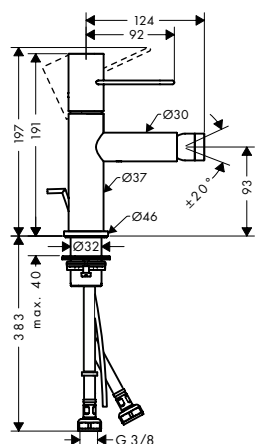

Bidet

Single lever bidet mixer with loop handle and pop-up waste set

- / consists of: single lever bidet mixer, waste set
- / projection 126 mm
- / aerator with ball pivot
- / spray type: normal spray
- / maximum flow rate at 3 bar: 5 l/ min
- / ceramic cartridge
- / temperature limitation adjustable
- / suitable for continuous flow water heaters
- / pop-up waste set G 1 1/4
- / connection type: G 3/8 connections
- / connection dimension: DN15

Chrome	38211000	399.80
Brushed Nickel	38211820	599.70
AXOR FinishPlus*	38211XXX	599.70