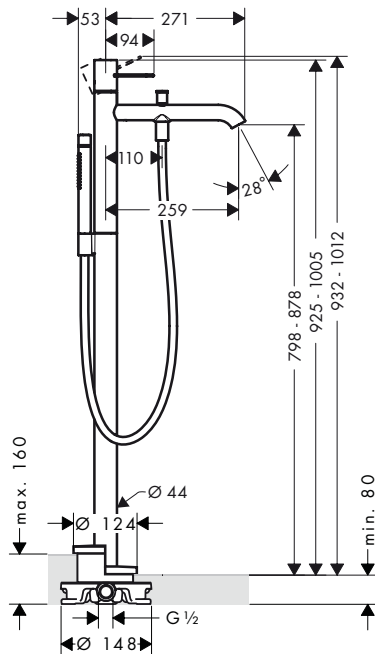

Bath

Single lever bath mixer floor-standing with loop handle

- / consists of: single lever bath mixer floor standing, baton hand shower, shower hose, shower holder
- / 2 functions
- / projection 259 mm
- / connection type: basic set
- / spray type mixer: normal spray
- / spray type hand shower: Rain, Mono
- / maximum flow rate at 3 bar: 18 l/ min
- / flow rate for bath spout at 3 bar: 18 l/ min
- / flow rate of hand shower at 3 bar: 13 l/ min
- / min. operating pressure: 1 bar
- / max. operating pressure: 10 bar
- / ceramic cartridge
- / temperature limitation adjustable
- / diverter with automatic resetting
- / non-return valve
- / connection dimension: DN15

Chrome	38442000	1,827.30
Brushed Nickel	38442820	2,741.00
AXOR FinishPlus*	38442XXX	2,741.00

1. **Consisting of:**
2. / Metal effect shower hose 1.25 m (# 28282000)
   - / Baton hand shower 2jet (# 28532000)

Required parts:

/ Basic set for mixers floor-standing	10452180	459.80

Optional parts:

/ Extension 60 mm for pipe	97686000	245.70
/ Sealing foil for basic set bath mixer floor-standing	96441000	127.30

*For additional information please refer to the "AXOR FinishPlus" overview.