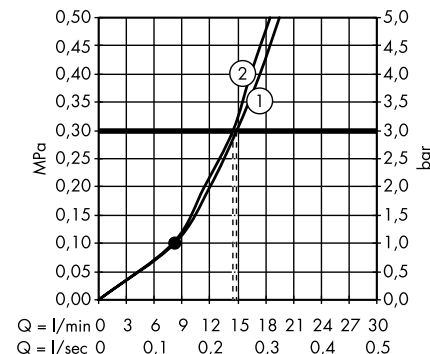

/ Overhead shower 240 2jet with shower arm # 26021000