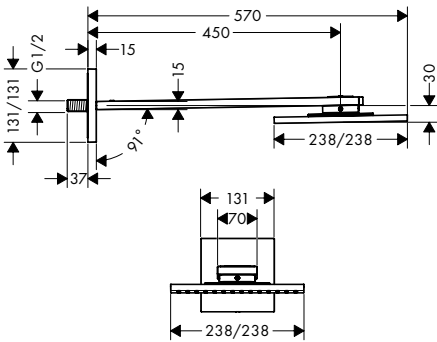

**Overhead shower 250/250 1jet
with shower arm**

finish	code no.	Euro
Chrome	35306000	1,165.40
AXOR FinishPlus*	35306XXX	1,748.10

- / consists of: overhead shower, shower arm
- / shower head size: 250 x 250 mm
- / spray type: PowderRain
- / dynamic spray nozzles move out while using
- / material spray disc: metal
- / shower arm length 450 mm
- / maximum flow rate at 3 bar: 17 l/min
- / flow rate PowderRain spray (at 3 bar): 17 l/min
- / minimum flow pressure: 1,8 bar
- / overhead shower removable for cleaning
- / ServiceCard with sieve can be removed without tools for cleaning purpose
- / installation: wall
- / connection thread G 1/2
- / connection dimension: DN15

Alternative sizes:

/ Overhead shower 300/300 1jet with shower arm	Chrome	35314000	1,442.80
	AXOR FinishPlus*	35314XXX	2,164.20

Alternative products:

/ Overhead shower 250/250 2jet with shower arm	Chrome	35310000	1,331.80
	AXOR FinishPlus*	35310XXX	1,997.70