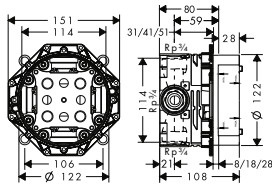

Basic set iBox universal

- / suitable for all shower, bath tub and thermostat finish sets for concealed installation
- / connection thread Rp 3/4
- / rotationally-symmetric installation
- / sound-decoupled installation
- / connection dimension: DN20

Optional parts:

/ Extension 25 mm for basic set iBox universal	13587000	50.40
/ Fastening rail set for iBox universal	93171000	35.80

01700180	137.30