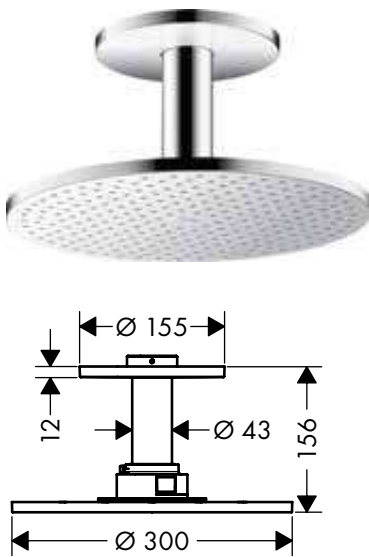

Overhead shower 300 2jet with ceiling connection

- / consists of: overhead shower, ceiling connector
- / shower head size: 300 mm
- / spray type: PowderRain, Intense PowderRain
- / dynamic spray nozzles move out while using
- / material spray disc: metal
- / brass ceiling connector
- / ceiling connection length: 100 mm
- / maximum flow rate at 3 bar: 18 l/min
- / flow rate PowderRain spray (at 3 bar): 18 l/min
- / flow rate Intense PowderRain (at 3 bar): 17 l/min
- / overhead shower removable for cleaning
- / ServiceCard with sieve can be removed without tools for cleaning purpose
- / installation: ceiling
- / connection dimension: DN15

finish	code no.	Euro
Chrome	35304000	1,442.80
AXOR FinishPlus*	35304XXX	2,164.20

Alternative products:

/ Overhead shower 300 1jet with ceiling connection	Chrome	35301000	1,276.40
	AXOR FinishPlus*	35301XXX	1,914.60

Required parts:

/ Basic set for overhead shower with ceiling connector		26434180	240.60

Optional parts:

/ Extension 230 mm for ceiling connector overhead shower	Chrome	35288000	488.40
	AXOR FinishPlus*	35288XXX	732.60