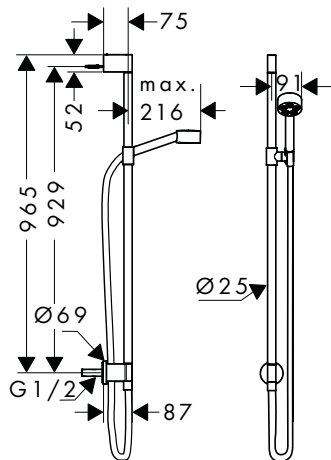

Shower sets

NEW

Shower set 75 1jet EcoSmart with wall connection

finish	code no.	Euro
Chrome	48791000	350.00
Matt Black	48791670	490.00
AXOR FinishPlus*	48791XXX	525.00

- / consists of: hand shower, shower bar, shower hose, slider, wall connector
- / shower head size: 73 mm
- / spray type: PowderRain
- / maximum flow rate at 3 bar: 9,1 l/min
- / pivot connector prevent hose from tangling
- / wall mounting: screw fastening
- / wall supports of metal
- / shower bar diameter: 25 mm
- / profile stand pipe: round
- / metal hand shower holder

Consisting of:

- NEW / Hand shower 75 1jet EcoSmart (# 48651XXX)
- NEW / Shower bar with wall connection and shower hose 1.60 m (# 48792XXX)

NEW