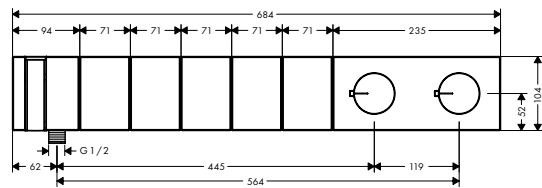

Thermostatic module Select 680/100 for concealed installation for 5 functions

- / consists of: Thermostatic module, shower holder, baton hand shower, shower hose
- / depending on volume flow and installation situation approx. 50% flow rate reduction and integrated shut off function
- / 5 functions
- / Select push-button on/off control for 5 outlets
- / simultaneous use of several outlets
- / maximum flow rate at 3 bar: 38 l/ min
- / flow rate hand shower connection at 3 bar: 14 l/ min
- / thermostat cartridge, Start/stop valve to operate the functions
- / safety lock at 40 °C
- / temperature limitation adjustable
- / hose nut: for shower hoses with cylindrical nut on both sides
- / connection type: basic set
- / min. operating pressure: 1 bar
- / max. operating pressure: 10 bar
- / Thermostat is delivered with buttons Rain large, handshower, Mono, PowderRain small and PowderRain large

This product is not available in brushed AXOR FinishPlus surfaces.

Consisting of:

- / Metal effect shower hose 1.25 m (# 28282000)

Alternative products:

- / Thermostatic module Select 680/100 for concealed installation for 5 functions - diamond cut

This product is not available in brushed AXOR FinishPlus surfaces.

Required parts:

- / Basic set for thermostatic module Select for 5 functions

finish	code no.	Euro
Chrome	46730000	3,027.30
AXOR FinishPlus*	46730XXX	4,541.00

Chrome	46731000	3,329.60
AXOR FinishPlus*	46731XXX	4,994.40

18313180	1,166.90