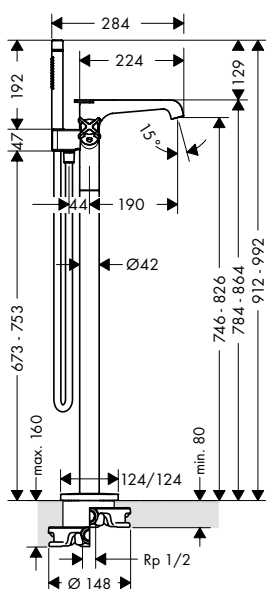

Bath thermostat floor-standing

- / consists of: bath thermostat floor standing, baton hand shower, shower hose, shower holder
- / projection 190 mm
- / 2 functions
- / diversion between outlets via diverter knob
- / spray type mixer: laminar spray
- / spray type hand shower: Rain, Mono
- / maximum flow rate at 3 bar: 19 l/min
- / flow rate for bath spout at 3 bar: 19 l/min
- / flow rate of hand shower at 3 bar: 15 l/min
- / thermostat cartridge, ceramic valve 180°
- / safety lock at 40 °C
- / temperature limitation adjustable
- / non-return valve
- / with automatic resetting
- / connection type: basic set
- / connection dimension: DN15

Consisting of:

- / Baton hand shower 2jet (# 28532000)
- / Shower hose 1.25 m (# 28622000)

Required parts:

- / Basic set for mixers floor-standing

10452180 459.80

Optional parts:

- / Sealing foil for basic set bath mixer floor-standing
- / Extension 60 mm for pipe

96441000 127.30
97686000 245.70