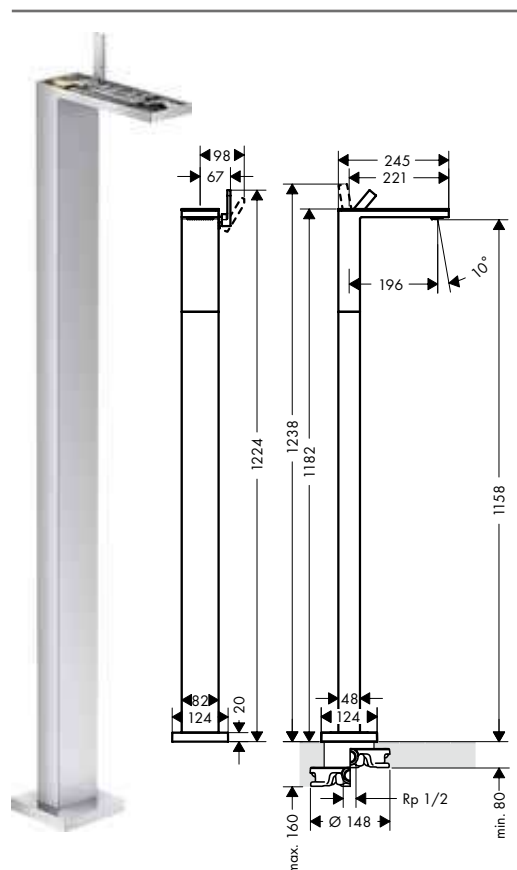

Single lever basin mixer floor-standing with push-open waste set without plate

- / consists of: single lever basin mixer, waste set
- / projection 196 mm
- / spray type: PowderRain
- / maximum flow rate at 3 bar: 5 l/min
- / ceramic cartridge
- / temperature limitation adjustable
- / with isolated water conduction - without contact with nickel and lead
- / suitable for continuous flow water heaters
- / push-open waste set G 1 1/4
- / connection type: basic set
- / connection dimension: DN15

Required parts (choose one)

- / Plate 245 Metal
- / Plate 245 Glass
- / Plate 245 Black Walnut
- / Plate 245 Marble Lasa Covelano Vena Oro
- / Plate 245 Marble Nero Marquina
- / Plate 245 Leather
- / Mounting plate 245

finish	code no.	Euro
Chrome	47042000	1,520.60
AXOR FinishPlus*	47042XXX	2,280.90

Chrome	47904000	144.20
AXOR FinishPlus*	47904XXX	216.30
Mirror	47901000	144.20
Black	47901600	144.20
	47907000	432.90
	47910000	432.90
	47914000	432.90
Grey	47917000	432.90
	47922000	30.00

Required parts:

- / Basic set for mixers floor-standing

Optional parts:

- / Sealing foil for basic set bath mixer floor-standing