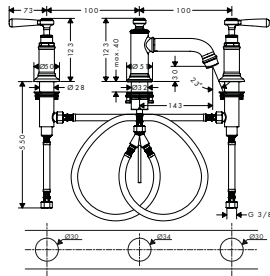

**3-hole basin mixer 30
with lever handles
and pop-up waste set**

- / consists of: 3-hole basin mixer, waste set
- / ComfortZone 30
- / projection 143 mm
- / spray type: normal spray
- / maximum flow rate at 3 bar: 5 l/ min
- / ceramic valves hot/ cold 90°
- / suitable for continuous flow water heaters
- / pop-up waste set G 1 1/4
- / connection type: G 3/8 connections
- / connection dimension: DN15

finish	code no.	Euro
Chrome	16535000	683.80
Brushed Nickel	16535820	1,025.70
AXOR FinishPlus*	16535XXX	1,025.70

Optional parts:

- / Hose extension set for 3-hole basin mixer 38959000 111.80