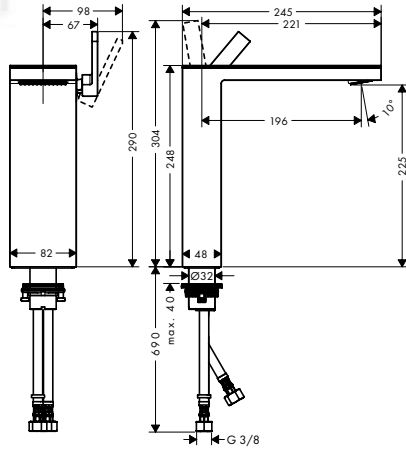

Single lever basin mixer 230 for wash bowls with push-open waste set

- / consists of: single lever basin mixer, plate, waste set
- / ComfortZone 230
- / projection 196 mm
- / plate of glass made of safety glass
- / spray type: PowderRain
- / maximum flow rate at 3 bar: 5 l/min
- / ceramic cartridge
- / temperature limitation adjustable
- / with isolated water conduction - without contact with nickel and lead
- / suitable for continuous flow water heaters
- / push-open waste set G 1 1/4
- / connection type: G 3/8 connections
- / connection dimension: DN15
- / handle position on the side: top-side at the spout (generally suitable for wash bowls)

1. **Consisting of:**
2. / Single lever basin mixer 230 for wash bowls with push-open waste set without plate (# 47022000)
   - / Plate 245 Glass (# 47901XXX)

finish code no. Euro

Chrome/Mirror 47020000 865.70
Glass
Chrome/Black Glass 47020600 865.70