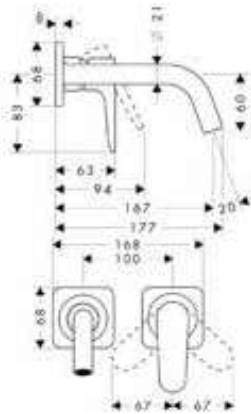

Single lever basin mixer for concealed installation wall-mounted with spout 167 mm and escutcheons

- / consists of: single lever basin mixer for concealed installation wall-mounted, waste set
- / projection 167 mm
- / spray type: normal spray
- / maximum flow rate at 3 bar: 5 l/min
- / ceramic cartridge
- / temperature limitation adjustable
- / suitable for continuous flow water heaters
- / non-closing waste set
- / connection type: basic set
- / connection dimension: DN15
- / handle can be positioned on the right or left, depends on the basic set installation

Alternative sizes:

- / Single lever basin mixer for concealed installation wall-mounted with spout 227 mm and escutcheons

finish	code no.	Euro
Chrome	34113000	559.60
AXOR FinishPlus*	34113XXX	839.40

Required parts:

- / Basic set for single lever basin mixer for concealed installation wall-mounted

13623180	220.50

Optional parts:

- / Extension set 25 mm for single lever basin mixer wall-mounted

13586000	112.80