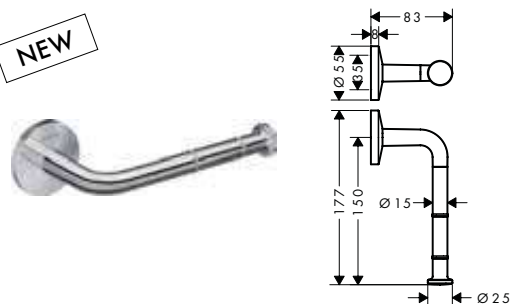

Toilet paper holder

- / wall-mounted
- / installation horizontal or vertical possible
- / material: metal
- / with mounting material
- / concealed fastening
- / drilling distance: 35 mm
- / diameter drill hole: 6 mm
- / can also be used as spare roll holder

Chrome	42856000	70.00
Matt Black	42856670	98.00
AXOR FinishPlus*	42856XXX	105.00