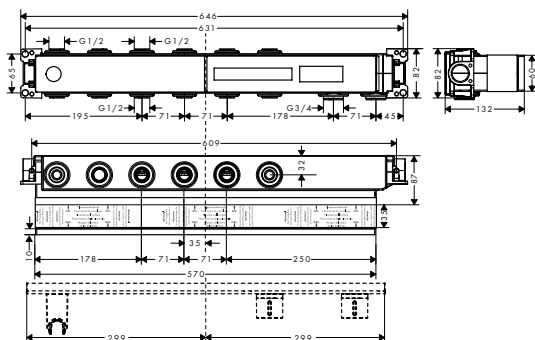

This product is not available in brushed AXOR FinishPlus surfaces.

Consisting of:

- / Metal effect shower hose 1.25 m (# 28282000)

Alternative products:

/ Thermostatic module Select 610/100 for concealed installation for 4 functions - diamond cut
Chrome 46721000 2,822.40
AXOR FinishPlus* 46721XXX 4,233.60

This product is not available in brushed AXOR FinishPlus surfaces.

Required parts:

/ Basic set for thermostatic module Select for 4 functions 18312180 1,037.20

Basic set for thermostatic module Select for 4 functions

18312180 1,037.20

- / 4 functions
- / connection thread Rp 3/4
- / installation depth: 87 - 122 mm
- / horizontal installation
- / sound-decoupled installation
- / connection dimension: DN15/DN20

*For additional information please refer to the "AXOR FinishPlus" overview.