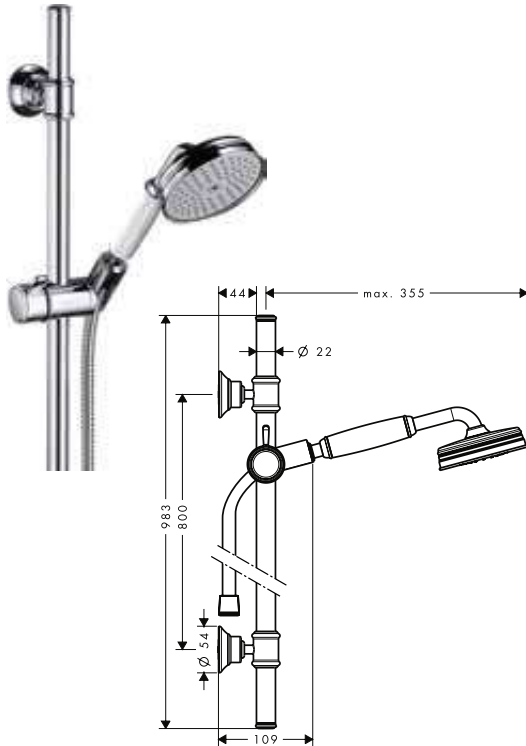

Shower sets

Shower set 0.90 m with hand shower 100 1jet

- / consists of: hand shower, shower bar, shower hose, slider
- / shower head size: 100 mm
- / spray type: RainAir
- / support for shower hose with conical nuts
- / AXOR Montreux wall bar 0.90 m
- / maximum flow rate at 3 bar: 16 l/ min
- / minimum flow pressure: 1 bar
- / wall supports of metal

finish	code no.	Euro
Chrome	27982000	619.30
Brushed Nickel	27982820	929.00
AXOR FinishPlus*	27982XXX	929.00

Consisting of:

- / Hand shower 100 1jet (# 16320XXX)
- / Metal shower hose 1.60 m (# 28116000)

Optional parts:

- / Corner basket 160/83

finish	code no.	Euro
Chrome	42066000	189.30
Brushed Nickel	42066820	284.00
AXOR FinishPlus*	42066XXX	284.00