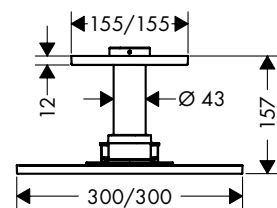

**Overhead shower 300/300
2jet with ceiling connection**

- / consists of: overhead shower, ceiling connector
- / shower head size: 300 x 300 mm
- / spray type: PowderRain, Intense PowderRain
- / Select button on thermostat
- / dynamic spray nozzles move out while using
- / material spray disc: metal
- / brass ceiling connector
- / ceiling connection length: 100 mm
- / maximum flow rate at 3 bar: 18 l/min
- / flow rate PowderRain spray (at 3 bar): 18 l/min
- / flow rate Intense PowderRain (at 3 bar): 17 l/min
- / minimum flow pressure: 1,7 bar
- / overhead shower removable for cleaning
- / ServiceCard with sieve can be removed without tools for cleaning purpose
- / installation: ceiling
- / connection dimension: DN15

finish	code no.	Euro
Chrome	35320000	1,442.80
AXOR FinishPlus*	35320XXX	2,164.20

Alternative products:

/ Overhead shower 300/300 1jet with ceiling connection	Chrome	35316000	1,276.40
	AXOR FinishPlus*	35316XXX	1,914.60

Required parts:

/ Basic set for overhead shower with ceiling connector		26434180	240.60

Optional parts:

/ Extension 230 mm for ceiling connector overhead shower	Chrome	35288000	488.40
	AXOR FinishPlus*	35288XXX	732.60