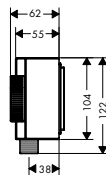

This product is not available in brushed AXOR FinishPlus surfaces.

Consisting of:

- / Metal effect shower hose 1.25 m (# 28282000)

Alternative products:

/ Thermostatic module Select 610/100 for concealed installation for 4 functions - diamond cut
Chrome 46721000 2,822.40
AXOR FinishPlus* 46721XXX 4,233.60

This product is not available in brushed AXOR FinishPlus surfaces.

Required parts:

/ Basic set for thermostatic module Select for 4 functions 18312180 1,037.20

Basic set for thermostatic module Select for 4 functions

18312180 1,037.20

- / 4 functions
- / connection thread Rp 3/4
- / installation depth: 87 - 122 mm
- / horizontal installation
- / sound-decoupled installation
- / connection dimension: DN15/DN20

*For additional information please refer to the "AXOR FinishPlus" overview.