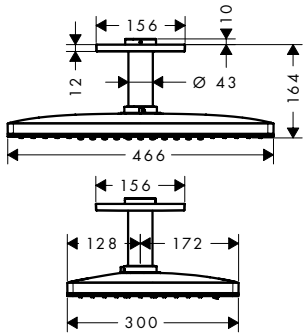

**Overhead shower 460/300
3jet with ceiling connection**

- / consists of: overhead shower, ceiling connector
- / shower head size: 460 x 300 mm
- / spray type: Rain, RainStream, Mono
- / material spray disc: metal
- / brass ceiling connector
- / ceiling connection length: 100 mm
- / maximum flow rate at 3 bar: 23 l/min
- / flow rate Rain spray (at 3 bar): 17 l/min
- / flow rate RainStream spray (at 3 bar): 22 l/min
- / flow rate Mono spray (at 3 bar): 23 l/min
- / minimum flow pressure: 1,5 bar
- / spray disc removable for cleaning
- / overhead shower removable for cleaning
- / installation: ceiling
- / connection dimension: DN15

Required parts:

/ Basic set for overhead shower with ceiling connector	26434180	240.60

Optional parts:

/ Extension 230 mm for ceiling connector overhead shower	Chrome AXOR FinishPlus*	35288000 35288XXX	488.40 732.60

finish	code no.	Euro

Chrome	35281000	2,626.80
AXOR FinishPlus*	35281XXX	3,940.20