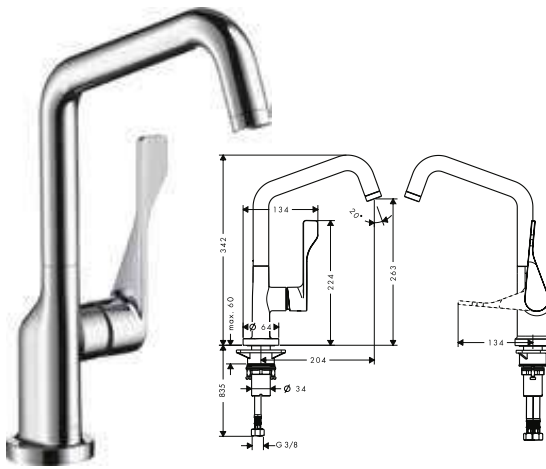

#### Alternative products:

- / Single lever kitchen mixer 230 with pull-out spout Eco

Chrome	39864000	613.00
Stainless Steel Finish	39864800	919.50
AXOR FinishPlus*	39864XXX	919.50

AXOR Citterio

**Single lever kitchen mixer 260 with swivel spout**