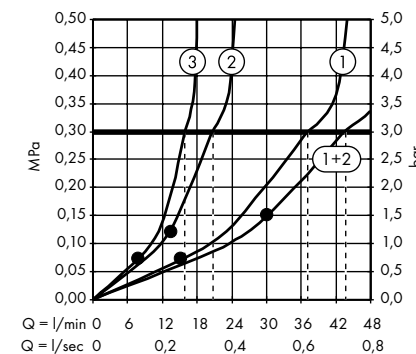

Overhead showers

/ ShowerHeaven 1200/300 4jet with lighting 3500 K
10628000

1. Rain
2. Mono
3. PowderRain inside
4. PowderRain outside

/ ShowerHeaven 1200/300 4jet with lighting 5000 K
10629000

1. Rain
2. Mono
3. PowderRain inside
4. PowderRain outside

/ ShowerHeaven 1200/300 4jet without lighting
10637000

1. Rain
2. Mono
3. PowderRain inside
4. PowderRain outside

/ ShowerHeaven 970/970 3jet with lighting
10623800

1. Rain
2. RainAir
3. Mono

/ ShowerHeaven 720/720 3jet with lighting
10627800

1. Rain
2. RainAir
3. Mono

/ Overhead shower 75 1jet EcoSmart with shower arm
48490000, 48490670

1. With flow limiter
2. Without flow limiter

/ Overhead shower 280 1jet with shower arm
48491000, 48491670

/ Overhead shower 280 2jet with shower arm
48492000, 48492670

1. Rain
2. PowderRain

/ Overhead shower 280 1jet with ceiling connection
48493000, 48493670