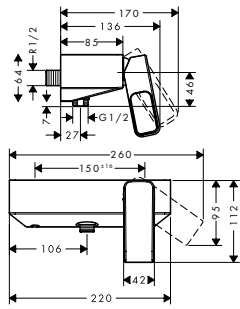

Shower

Single lever shower mixer for exposed installation

- / 1 function
- / connection type: s-shaped connections
- / centre distance: 150 ± 16 mm
- / maximum flow rate at 3 bar: 28 l/min
- / ceramic cartridge
- / min. operating pressure: 1 bar
- / max. operating pressure: 10 bar
- / temperature limitation adjustable
- / non-return valve
- / with silencer
- / suitable for continuous flow water heaters
- / hose connection DN15
- / connection dimension: DN15

This product is not available in the AXOR FinishPlus surfaces Polished and Brushed Black Chrome.

finish	code no.	Euro
Chrome	11620000	999.90
AXOR FinishPlus*	11620XXX	1,499.90