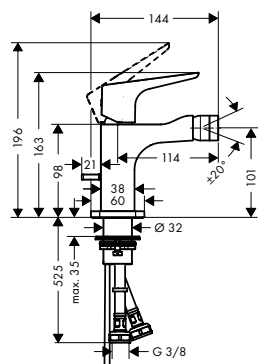

Single lever bidet mixer with lever handle and pop-up waste set

- / consists of: single lever bidet mixer, waste set
- / projection 114 mm
- / aerator with ball pivot
- / spray type: normal spray
- / maximum flow rate at 3 bar: 7,2 l/ min
- / ceramic cartridge
- / temperature limitation adjustable
- / suitable for continuous flow water heaters
- / pop-up waste set G 1 1/4
- / connection type: G 3/8 connections
- / connection dimension: DN15

Chrome	36121000	391.60
AXOR FinishPlus*	36121XXX	587.40