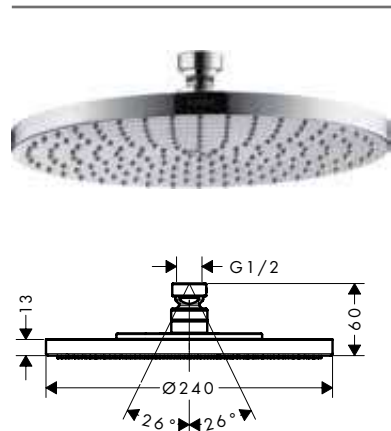

Overhead shower 240 ljet

- / shower head size: 240 mm
- / spray type: RainAir
- / ball-joint: overhead shower angle adjustable
- / material spray disc: metal
- / maximum flow rate at 3 bar: 19 l/min
- / flow rate RainAir spray (at 3 bar): 19 l/min
- / minimum flow pressure: 1,5 bar
- / spray disc removable for cleaning
- / installation: ceiling or wall
- / connection thread G 1/2
- / connection dimension: DN15
- / suitable for continuous flow water heaters with an output of 18 kW

finish	code no.	Euro
Chrome	28494000	612.70
AXOR FinishPlus*	28494XXX	919.10

Optional parts:

/ Shower arm 390 mm	Chrome	26431000	285.60
	AXOR FinishPlus*	26431XXX	428.40
/ Ceiling connector 100 mm	Chrome	26432000	171.40
	AXOR FinishPlus*	26432XXX	257.10
/ Ceiling connector 300 mm	Chrome	26433000	228.40
	AXOR FinishPlus*	26433XXX	342.60