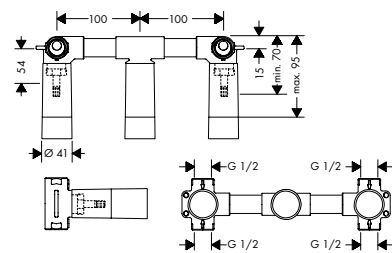

**Basic set for 3-hole basin mixer
for concealed installation
wall-mounted**

- / suitable for all 3-hole wash basin mixers for wall mounting
- / connection dimension: DN15/DN20
- / connection from above or below

Optional parts:

- / Seal
- / Extension set 25 mm for basic set for 3-hole basin mixer wall-mounted

10303180 235.20

96383000 31.80
96259000 55.40

**Extension set 25 mm for basic
set for 3-hole basin mixer
wall-mounted**

- / connection dimension: DN15
- / extension length: 25 mm

96259000 55.40