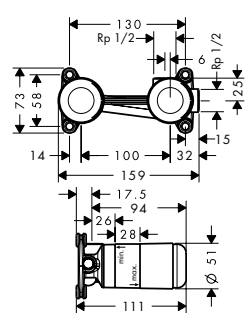

Basic set for single lever basin mixer for concealed installation wall-mounted

- / installation depth: 44 - 72 mm
- / variable positioning of the mixer system, can be left or right of the spout
- / easy orientation due to support surfaces for the spirit level
- / with building protection cover against contamination during assembly
- / with dimension indication for exact determination of the installation depth
- / with pre-mounted fastening lugs for mounting in drywall and solidwall
- / sound-decoupled installation
- / connection dimension: DN 15

13623180	220.50

Optional parts:

/ Extension set 25 mm for single lever basin mixer wall-mounted	13586000	112.80