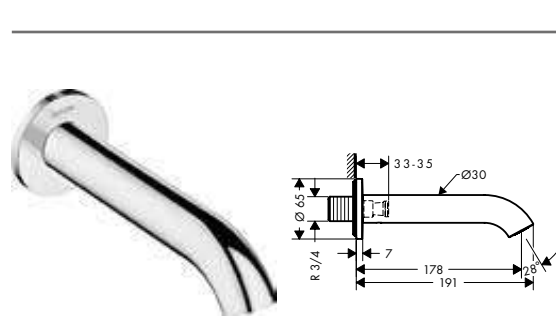

Bath spout curved

- / 1 function
- / with escutcheon
- / projection 178 mm
- / wall-mounted
- / maximum flow rate at 3 bar: 19 l/ min
- / connection dimension: DN20
- / spray type: normal spray

finish	code no.	Euro
Chrome	38411000	217.00
Matt Black	38411670	303.80
Brushed Nickel	38411820	325.50
AXOR FinishPlus*	38411XXX	325.50