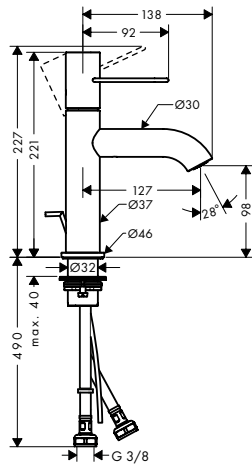

finish code no. Euro

Single lever basin mixer 100 with loop handle and pop-up waste set

- / consists of: single lever basin mixer, waste set
- / ComfortZone 100
- / projection 127 mm
- / spray type: normal spray
- / maximum flow rate at 3 bar: 5 l/ min
- / ceramic cartridge
- / temperature limitation adjustable
- / suitable for continuous flow water heaters
- / pop-up waste set G 1 1/4
- / connection type: G 3/8 connections
- / connection dimension: DN15

Chrome	38023000	325.50
Brushed Nickel	38023820	488.30
AXOR FinishPlus*	38023XXX	488.30

Alternative products:

- / Single lever basin mixer 100 with loop handle and waste set

Chrome	38026000	325.50
Brushed Nickel	38026820	488.30
AXOR FinishPlus*	38026XXX	488.30