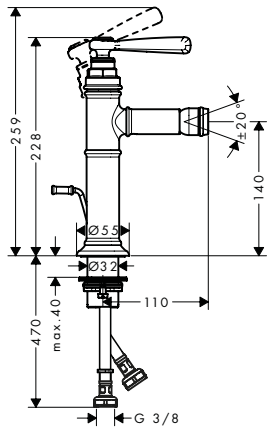

Bidet

Single lever bidet mixer with lever handle and pop-up waste set

- / consists of: single lever bidet mixer, waste set
- / projection 110 mm
- / aerator with ball pivot
- / spray type: normal spray
- / maximum flow rate at 3 bar: 5 l/min
- / ceramic cartridge
- / suitable for continuous flow water heaters
- / pop-up waste set G 1 1/4
- / connection type: G 3/8 connections

finish	code no.	Euro
Chrome	16526000	471.50
Brushed Nickel	16526820	707.30
AXOR FinishPlus*	16526XXX	707.30