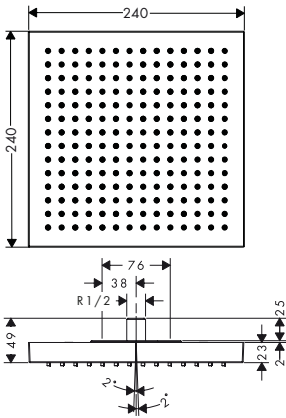

Overhead shower 240/240 1jet ceiling

- / shower head size: 240 x 240 mm
- / spray type: RainAir
- / material spray disc: metal
- / flow rate RainAir spray (at 3 bar): 12 l/min
- / flow rate expandible to 25 l/min
- / minimum flow pressure: 2 bar
- / spray disc removable for cleaning
- / installation: flush with the ceiling
- / connection thread G 1/2
- / connection dimension: DN15
- / not suitable for continuous flow water heaters

Chrome	10924000	1,072.00
AXOR FinishPlus*	10924XXX	1,608.00