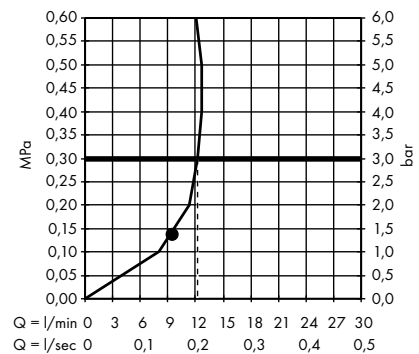

1. Rain
2. PowderRain

/ Overhead shower 280 1jet with ceiling connection
48493000, 48493670