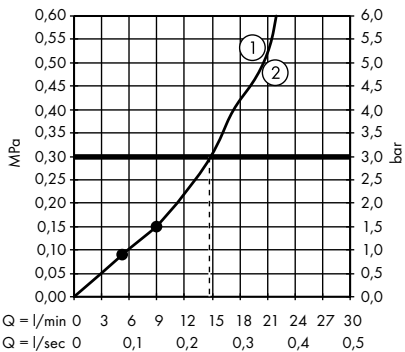

/ Overhead shower 250/250 1jet ceiling # 35309000

Overhead shower 250/250 2jet ceiling # 35313000