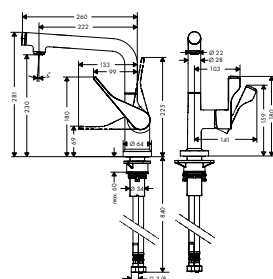

Single lever kitchen mixer Select 230 with swivel spout

- / ComfortZone 230
- / swivel range adjustable in 3 steps 110°, 150° or 360°
- / normal spray
- / Select button for a comfortable start/stop of the water flow
- / connection dimension: DN15
- / maximum flow rate at 3 bar: 9 l/ min
- / ceramic cartridge
- / connection type: G 3/8 connections
- / temperature limitation adjustable
- / integrated non-return valve
- / suitable for continuous flow water heaters

finish	code no.	Euro
Chrome	39860000	551.60
Stainless Steel Finish	39860800	772.30
AXOR FinishPlus*	39860XXX	827.40