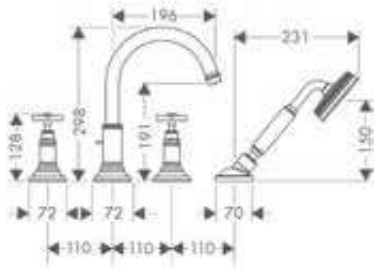

15480180	838.00
----------	--------

- / maximum pull-out length of hand shower: 1.10 m
- / connection dimension: DN15

**4-hole tile mounted bath mixer with cross handles**

finish	code no.	Euro
Chrome	16544000	1,720.20
Brushed Nickel	16544820	2,580.30
AXOR FinishPlus*	16544XXX	2,580.30