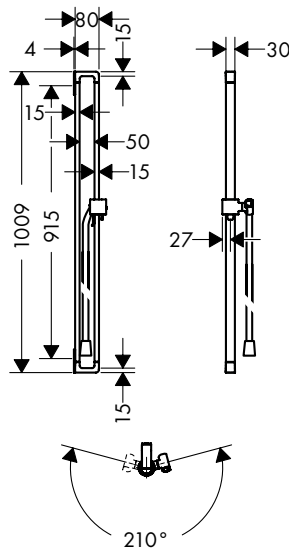

**Shower bar 0.90 m with shower hose 1.60 m**

- / consists of: shower bar, shower hose, slider
- / pivot connector prevent hose from tangling
- / support for shower hose with conical nuts
- / hand shower holder moves sideways, up/ down and pivots
- / profile stand pipe: square
- / bar width: 30 mm
- / metal hand shower holder
- / slider steplessly adjustable
- / silent inclination angle adjustment
- / wall supports of metal