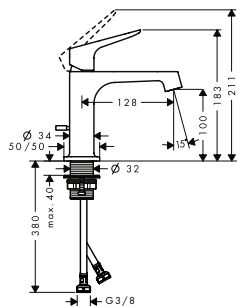

Single lever basin mixer 100 with pop-up waste set

- / consists of: single lever basin mixer, waste set
- / ComfortZone 100
- / projection 128 mm
- / spray type: normal spray
- / maximum flow rate at 3 bar: 5 l/min
- / ceramic cartridge
- / temperature limitation adjustable
- / suitable for continuous flow water heaters
- / pop-up waste set G 1 1/4
- / connection type: G 3/8 connections
- / connection dimension: DN15

Chrome	34010000	388.70
AXOR FinishPlus*	34010XXX	583.10

Alternative products:

- / Single lever basin mixer 100 with waste set

Chrome	34017000	388.70
AXOR FinishPlus*	34017XXX	583.10