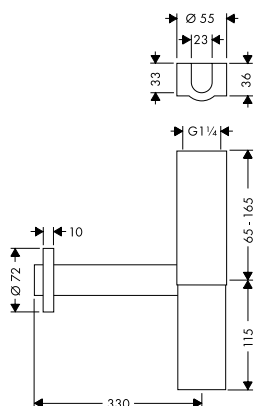

Traps

Design trap Flowstar

- / adjustment distance 65 - 165 mm
- / distance to wall 330 mm
- / odour trap - backwater height is 70 mm
- / connection dimension entry: G 1 1/4

Chrome	51303000	164.90
Brushed Nickel	51303820	247.40
AXOR FinishPlus*	51303XXX	247.40