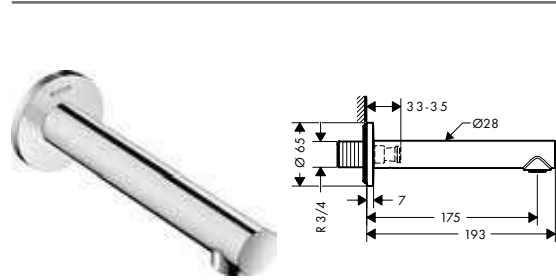

Bath spout straight

- / 1 function
- / with escutcheon
- / projection 175 mm
- / wall-mounted
- / maximum flow rate at 3 bar: 19 l/ min
- / connection dimension: DN20
- / spray type: normal spray

Chrome	45410000	217.00
Brushed Nickel	45410820	325.50
AXOR FinishPlus*	45410XXX	325.50