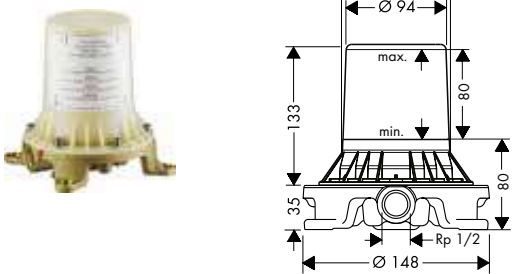

Optional parts:

/ Sealing foil for basic set bath mixer floor-standing 96441000 127.30

Bath spout

Chrome 46410000 617.80
AXOR FinishPlus* 46410XXX 926.70

- / 1 function
- / projection 190 mm
- / wall-mounted
- / maximum flow rate at 3 bar: 23 l/min
- / connection dimension: G 1/2
- / spray type: normal spray

This product is not available in brushed AXOR FinishPlus surfaces.

Alternative products:

/ Bath spout diamond cut Chrome 46411000 678.50
AXOR FinishPlus* 46411XXX 1,017.80

This product is not available in brushed AXOR FinishPlus surfaces.