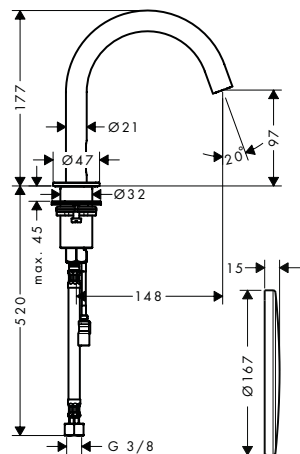

Basin

**Electronic basin mixer
with temperature pre-
adjustment with mains
connection 230 V**

- / ComfortZone 100
- / projection 148 mm
- / spray type: normal spray
- / maximum flow rate at 3 bar: 3,5 l/ min
- / temperature adjustable via iBox
- / suitable for continuous flow water heaters
- / infrared sensor technology
- / automatic environmental adjustment of infrared sensor
- / adjustable optical range of infrared sensor (2 settings)
- / 230 V / 50 Hz mains connection
- / flushing time: 10 s
- / hygiene rinse activatable (automatic water flow)
- / frequency of hygiene rinse: 24 h
- / flushing time hygiene rinse: 10 s
- / permanent rinse activatable (single water flow for 180 seconds, suitable for thermal disinfection)
- / cleaning mode: manual water stop for washbasin cleaning
- / connection dimension: DN15
- / dirt filters in the connection hoses

This product is not available in the AXOR FinishPlus surfaces Red Gold and Black Chrome.

finish	code no.	Euro
Chrome	38010000	970.80
Matt Black	38010670	1,359.00
AXOR FinishPlus*	38010XXX	1,456.20

Required parts:

/ Basic set for electronic basin mixer	16182180	248.50