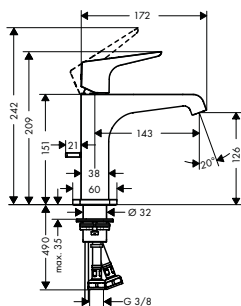

Single lever basin mixer 130 with lever handle and pop-up waste set

- / consists of: single lever basin mixer, waste set
- / ComfortZone 130
- / projection 143 mm
- / spray type: laminar spray
- / maximum flow rate at 3 bar: 5 l/ min
- / ceramic cartridge
- / temperature limitation adjustable
- / suitable for continuous flow water heaters
- / pop-up waste set G 1 1/4
- / connection type: G 3/8 connections
- / connection dimension: DN15

Chrome
AXOR FinishPlus*

36110000
36110XXX

391.60
587.40

Alternative products:

- / Single lever basin mixer 130 with lever handle and waste set

Chrome
AXOR FinishPlus*

36111000
36111XXX

391.60
587.40