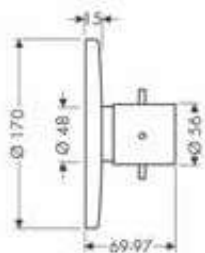

Thermostatic mixers/ valves/ diverters

**Thermostat HighFlow
for concealed installation**

- / maximum flow rate at 3 bar: 59 l/ min
- / flow rate upper outlet: 42 l/ min
- / flow rate lower outlet: 42 l/ min
- / thermostat cartridge
- / safety lock at 40 °C
- / temperature limitation adjustable
- / non-return valve
- / with silencer
- / connection type: basic set
- / min. operating pressure: 1 bar
- / max. operating pressure: 10 bar

finish	code no.	Euro
Chrome	10715000	707.40
AXOR FinishPlus*	10715XXX	1,061.10

Alternative products:

/ Thermostat for concealed installation	Chrome	10710000	603.90
	AXOR FinishPlus*	10710XXX	905.90

Required parts:

/ Basic set iBox universal		01700180	137.30

Optional parts:

/ Extension element round 1-hole	Chrome	14960000	55.90
	AXOR FinishPlus*	14960XXX	83.90
/ Extension 25 mm for basic set iBox universal		13587000	50.40
/ Fastening rail set for iBox universal		93171000	35.80