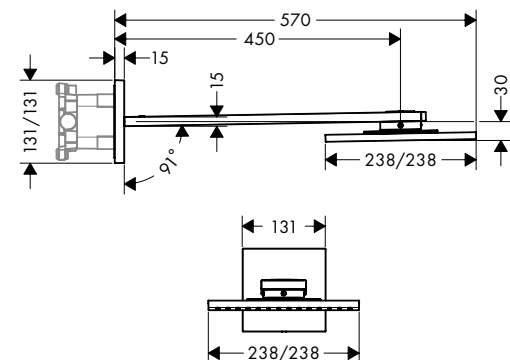

### Overhead shower 250/250 2jet with shower arm

- / consists of: overhead shower, shower arm
- / shower head size: 250 x 250 mm
- / spray type: PowderRain, Intense PowderRain
- / Select button on thermostat
- / dynamic spray nozzles move out while using
- / material spray disc: metal
- / shower arm length 450 mm
- / maximum flow rate at 3 bar: 19 l/min
- / flow rate PowderRain spray (at 3 bar): 19 l/min
- / flow rate Intense PowderRain (at 3 bar): 15 l/min
- / minimum flow pressure: 2 bar
- / overhead shower removable for cleaning
- / ServiceCard with sieve can be removed without tools for cleaning purpose
- / installation: wall
- / connection dimension: DN15