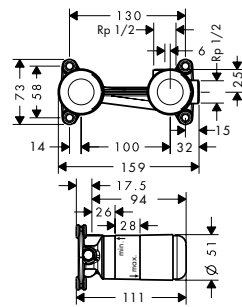

Basic set for single lever basin mixer for concealed installation wall-mounted

- / installation depth: 44 - 72 mm
- / variable positioning of the mixer system, can be left or right of the spout
- / easy orientation due to support surfaces for the spirit level
- / with building protection cover against contamination during assembly
- / with dimension indication for exact determination of the installation depth
- / with pre-mounted fastening lugs for mounting in drywall and solidwall
- / sound-decoupled installation
- / connection dimension: DN15

13623180	220.50

Optional parts:

- / Extension set 25 mm for single lever basin mixer wall-mounted

13586000	112.80