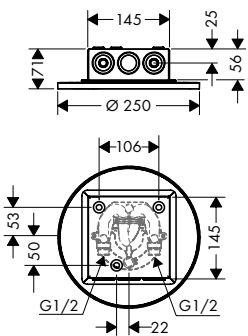

Overhead shower 250 1jet ceiling

- / shower head size: 250 mm
- / spray type: PowderRain
- / dynamic spray nozzles move out while using
- / material spray disc: metal
- / maximum flow rate at 3 bar: 17,7 l/ min
- / flow rate PowderRain spray (at 3 bar): 17,7 l/ min
- / minimum flow pressure: 1,5 bar
- / overhead shower removable for cleaning
- / installation: flush with the ceiling
- / connection thread G 1/2
- / connection dimension: DN15

Alternative products:

- / Overhead shower 250 2jet ceiling

Chrome	35287000	1,054.50
AXOR FinishPlus*	35287XXX	1,581.80

Required parts:

- / Basic set for overhead shower ceiling

Chrome	35298000	1,165.40
AXOR FinishPlus*	35298XXX	1,748.10

	35363180	105.00