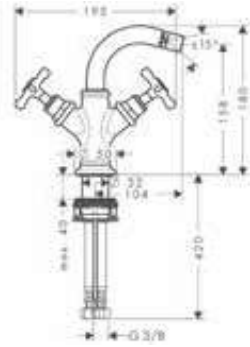

2-handle bidet mixer with cross handles and pop-up waste set

- / consists of: 2-handle bidet mixer, waste set
- / projection 104 mm
- / ball-pivot joint
- / spray type: laminar spray
- / maximum flow rate at 3 bar: 7,2 l/min
- / ceramic valves hot/ cold 180°
- / suitable for continuous flow water heaters
- / pop-up waste set G 1 1/4
- / connection type: G 3/8 connections

Chrome	16520000	619.30
Brushed Nickel	16520820	929.00
AXOR FinishPlus*	16520XXX	929.00