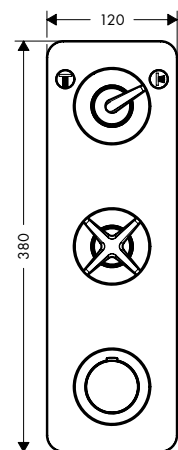

Thermostatic module 380/120 for concealed installation for 2 functions with plate

- / 2 functions
- / simultaneous utilization of 2 functions
- / maximum flow rate at 3 bar: 42 l/min
- / flow rate upper outlet: 42 l/min
- / flow rate lower outlet: 40 l/min
- / thermostat cartridge
- / safety lock at 40 °C
- / temperature limitation adjustable
- / combination of highflow thermostat with shut-off valve and Duo diverter valve for controlling 2 consumers
- / connection type: basic set
- / connection dimension: DN20

Required parts:

- / Basic set for thermostatic module 380/120 for concealed installation for 2 functions

finish	code no.	Euro
Chrome	36703000	753.20
AXOR FinishPlus*	36703XXX	1,129.80

36701180	623.00