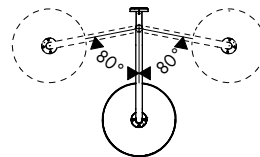

Showerpipe

NEW

NEW
NEW
NEW

Showerpipe 280 1jet for concealed installation

- / consists of: overhead shower, hand shower, wall connector, shower hose, hand shower holder, shower bar
- / overhead shower AXOR One 280 1jet
- / shower head size overhead shower: 280 mm
- / spray type overhead shower: PowderRain and Rain in combination
- / ball-joint: overhead shower angle adjustable
- / spray type hand shower: PowderRain
- / shower holder inclination angle can be adjusted continuously
- / requires a mixer for 2 functions
- / maximum flow rate at 3 bar: 12,7 l/min
- / minimum flow pressure: 2 bar
- / mounting type: concealed
- / shower bar diameter: 25 mm
- / height-adjustable hand shower holder
- / swivelling shower arm
- / connection dimension: DN15

Consisting of:

- / Overhead shower 280 1jet with shower arm (# 48491XXX)
- / Hand shower 75 1jet EcoSmart (# 48651XXX)
- / Shower bar with wall connection and shower hose 1.60 m (# 48792XXX)

Required parts:

NEW	/ Basic set for showerpipe	48798180	150.00

Optional parts:

/	Thermostatic module for concealed installation for 2 functions	Chrome 45712000 Matt Black 45712670 AXOR FinishPlus* 45712XXX	902.30 1,263.20 1,353.50

finish	code no.	Euro
Chrome	48790000	1,200.00
Matt Black	48790670	1,680.00
AXOR FinishPlus*	48790XXX	1,800.00

NEW