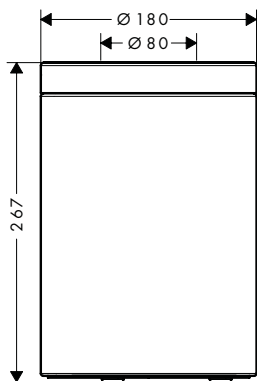

NEW

Tissue box

- / wall-mounted
- / screw fastening
- / material: metal, plastic
- / with mounting material
- / concealed fastening
- / drilling distance 200 mm
- / diameter drill hole: 6 mm

finish	code no.	Euro
Chrome	42873000	80.00
Matt Black	42873670	112.00
AXOR FinishPlus*	42873XXX	120.00

NEW

Waste bin

- / free-standing
- / material: metal
- / material recess: plastic
- / capacity: 5 l
- / with removable insert

Chrome	42872000	150.00
Matt Black	42872670	210.00
AXOR FinishPlus*	42872XXX	225.00

NEW

Shaving mirror

- / wall-mounted
- / material: mirror glass
- / material frame: metal
- / mirror is inclinable
- / swivelling
- / enlargement: 1.7-times
- / with mounting material
- / concealed fastening
- / drilling distance: 51 mm
- / diameter drill hole: 6 mm

Chrome	42849000	270.00
Matt Black	42849670	378.00
AXOR FinishPlus*	42849XXX	405.00

NEW

Wall mirror

- / wall-mounted
- / material: mirror glass
- / material frame: metal
- / with mounting material
- / concealed fastening
- / drilling distance: 260 mm
- / diameter drill hole: 6 mm

Chrome	42848000	350.00
Matt Black	42848670	490.00

*For additional information please refer to the "AXOR FinishPlus" overview.