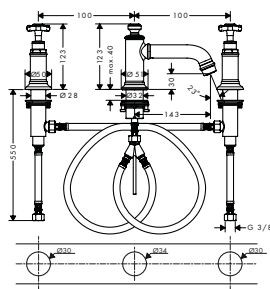

**3-hole basin mixer 30
with cross handles
and pop-up waste set**

- / consists of: 3-hole basin mixer, waste set
- / ComfortZone 30
- / projection 142 mm
- / spray type: normal spray
- / maximum flow rate at 3 bar: 5 l/ min
- / ceramic valves hot/ cold 90°
- / suitable for continuous flow water heaters
- / pop-up waste set G 1 1/4
- / connection type: G 3/8 connections
- / connection dimension: DN15

finish	code no.	Euro
Chrome	16536000	683.80
Brushed Nickel	16536820	1,025.70
AXOR FinishPlus*	16536XXX	1,025.70

Optional parts:

- / Hose extension set for 3-hole basin mixer 38959000 111.80