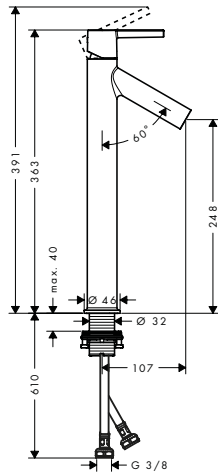

**Single lever basin mixer 250
with lever handle for wash
bowls with waste set**

- / consists of: single lever basin mixer, waste set
- / ComfortZone 250
- / projection 107 mm
- / spray type: normal spray
- / maximum flow rate at 3 bar: 5 l/ min
- / ceramic cartridge
- / temperature limitation adjustable
- / suitable for continuous flow water heaters
- / non-closing waste set
- / connection type: G 3/8 connections
- / connection dimension: DN15

Chrome 10103000 388.70
AXOR FinishPlus* 10103XXX 583.10