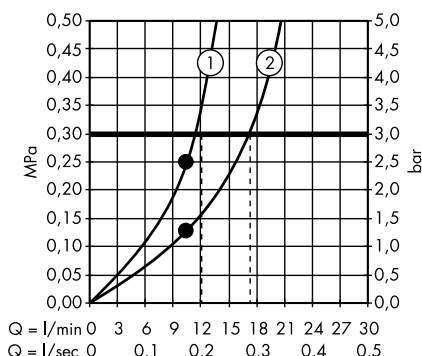

/ Overhead shower 240/240 1jet with shower arm # 10925000