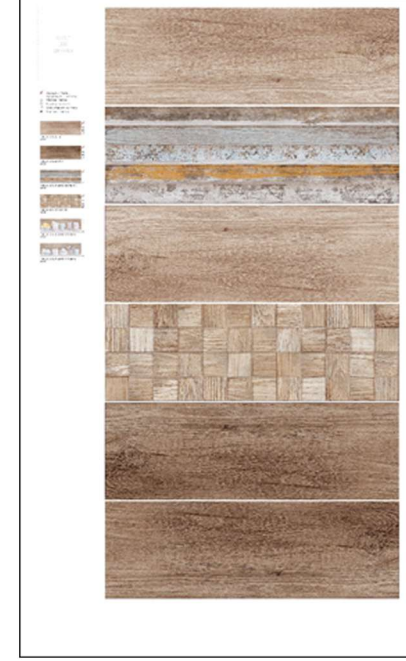

FOREST SOUL STRUCTURE  
20X60

FOREST SOUL INSERTO KITCHEN B  
20X60

MYSTERY LAND LIGHT GREY  
20X60

GLASS AZURE BORDER NEW  
2X60

GLASS BROWN BORDER NEW  
2X60

MYSTERY LAND LIGHT BROWN  
60X20

MYSTERY LAND LIGHT GREY  
42X42

MYSTERY LAND INSERTO PATCHWORK  
60X20

MYSTERY LAND INSERTO KITCHEN  
60X20

MYSTERY LAND STRUCTURE  
20X60

MYSTERY LAND INSERTO FLOWER  
20X60

MYSTERY LAND 20X60 

MYSTERY LAND 20X60 

MYSTERY LAND 20X60 

FOREST SOUL 20X60 

FOREST SOUL 20X60 