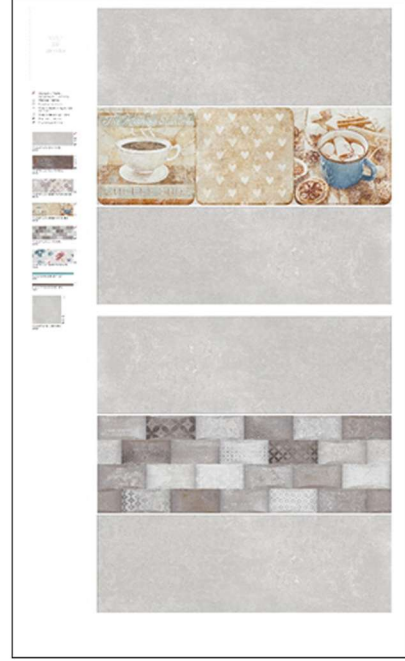

FOREST SOUL STRUCTURE  
20X60

FOREST SOUL INSERTO KITCHEN B  
20X60

MYSTERY LAND LIGHT GREY  
20X60

GLASS AZURE BORDER NEW  
2X60

GLASS BROWN BORDER NEW  
2X60

MYSTERY LAND LIGHT BROWN  
60X20

MYSTERY LAND LIGHT GREY  
42X42

MYSTERY LAND INSERTO PATCHWORK  
60X20

MYSTERY LAND INSERTO KITCHEN  
60X20

MYSTERY LAND STRUCTURE  
20X60

MYSTERY LAND INSERTO FLOWER  
20X60

MYSTERY LAND 20X60 

MYSTERY LAND 20X60 

MYSTERY LAND 20X60 

FOREST SOUL 20X60 