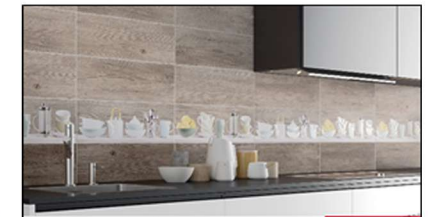

FOREST SOUL 20X60