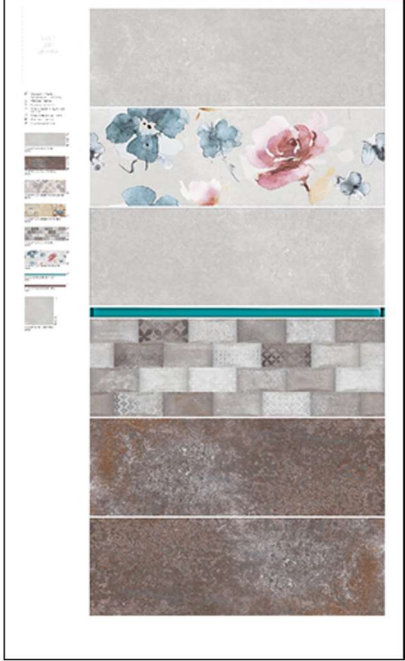

FOREST SOUL STRUCTURE  
20X60

FOREST SOUL INSERTO KITCHEN B  
20X60

MYSTERY LAND LIGHT GREY  
20X60

GLASS AZURE BORDER NEW  
2X60

GLASS BROWN BORDER NEW  
2X60

MYSTERY LAND LIGHT BROWN  
60X20

MYSTERY LAND LIGHT GREY  
42X42

MYSTERY LAND INSERTO PATCHWORK  
60X20

MYSTERY LAND INSERTO KITCHEN  
60X20

MYSTERY LAND STRUCTURE  
20X60

MYSTERY LAND INSERTO FLOWER  
20X60

MYSTERY LAND 20X60 

MYSTERY LAND 20X60 

MYSTERY LAND 20X60 

FOREST SOUL 20X60 

FOREST SOUL 20X60 