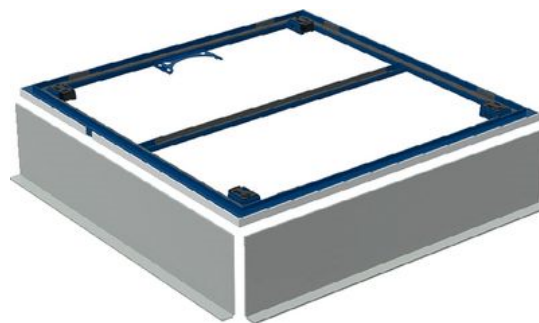

Монтажная рама

- Заказ рамы связан с выбранным размером поверхности душ.зоны