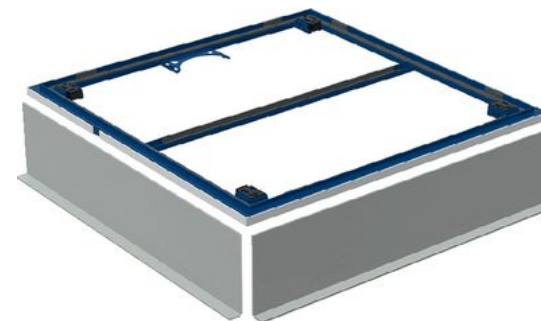

Монтажная рама Setaplano – ассортимент

Монтажная рама

Артикул	Описание	Короткое описание
154.462.00.1	Installation frame for floor-level showers Setaplano with 4 feet up to 100 cm	IR, 80 x 100 cm
154.470.00.1	Installation frame for floor-level showers Setaplano with 4 feet up to 100 cm	IR, 90 x 90 cm
154.471.00.1	Installation frame for floor-level showers Setaplano with 4 feet up to 100 cm	IR, 90 x 100 cm
154.480.00.1	Installation frame for floor-level showers Setaplano with 4 feet up to 100 cm	IR, 100 x 100 cm
154.464.00.1	Installation frame for floor-level showers Setaplano with 6 feet above 100 cm	IR, 80 x 120 cm
154.466.00.1	Installation frame for floor-level showers Setaplano with 6 feet above 100 cm	IR, 80 x 140 cm
154.473.00.1	Installation frame for floor-level showers Setaplano with 6 feet above 100 cm	IR, 90 x 120 cm
154.475.00.1	Installation frame for floor-level showers Setaplano with 6 feet above 100 cm	IR, 90 x 140 cm
154.482.00.1	Installation frame for floor-level showers Setaplano with 6 feet above 100 cm	IR, 100 x 120 cm
154.484.00.1	Installation frame for floor-level showers Setaplano with 6 feet above 100 cm	IR, 100 x 140 cm
154.490.00.1	Installation frame for floor-level showers Setaplano with 6 feet above 100 cm	IR, 120 x 120 cm