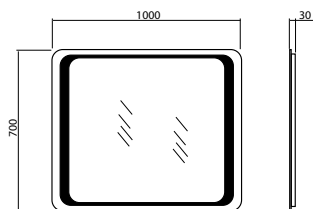

Омега 100 / Omega 100

Зеркало
Mirror