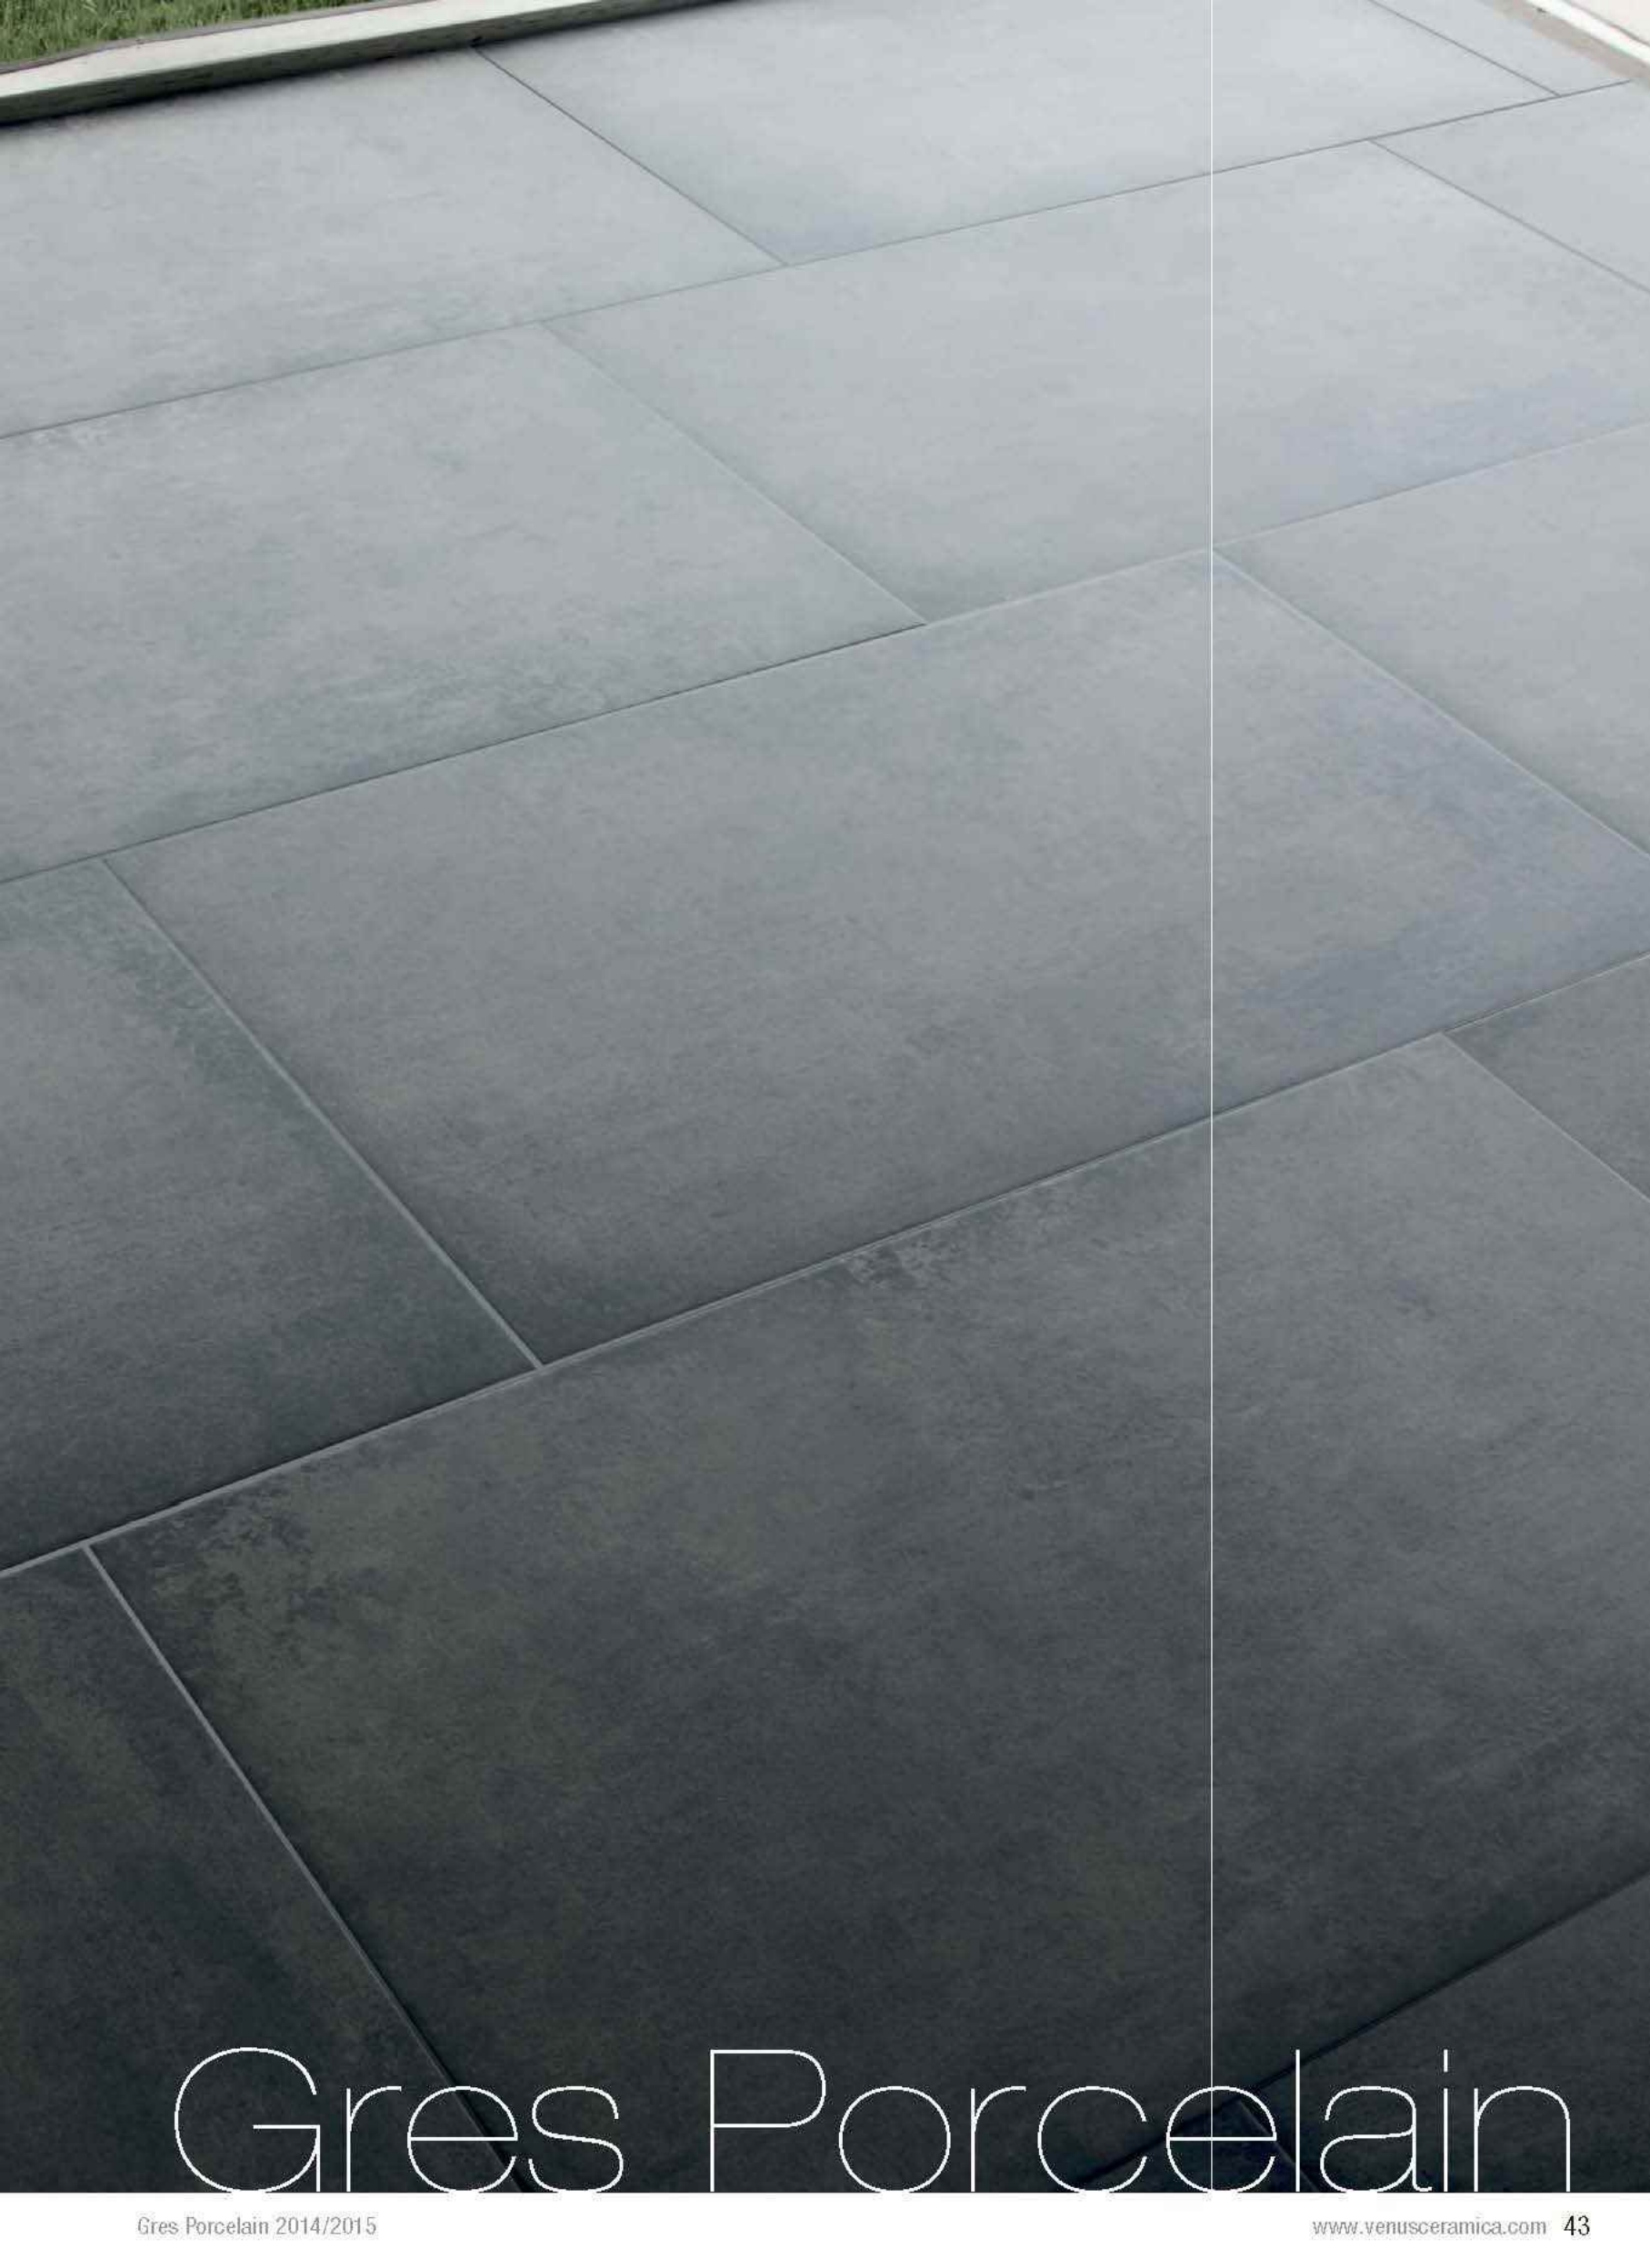

Gres Porcelain