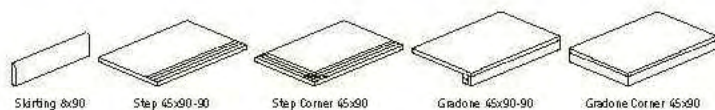

Norge

New Series

Non Repeating Design

Glossy (Polished)

Matt Tiles

Digital Inkjet Printing

45,8x90,7
18x35 3/4"

11,5 mm

Gres Porcelain

Gres Porcelain

Mureto Norge Grey Lappato
M950 / 033191

Mureto Norge Anthracite Lappato
M950 / 033192