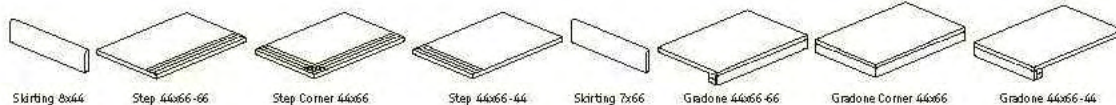

Skirting 8x44

Step 44x66-66

Step Corner 44x66

Step 44x66-44

Skirting 7x66

Gradone 44x66-66

Gradone Corner 44x66

Gradone 44x66-44