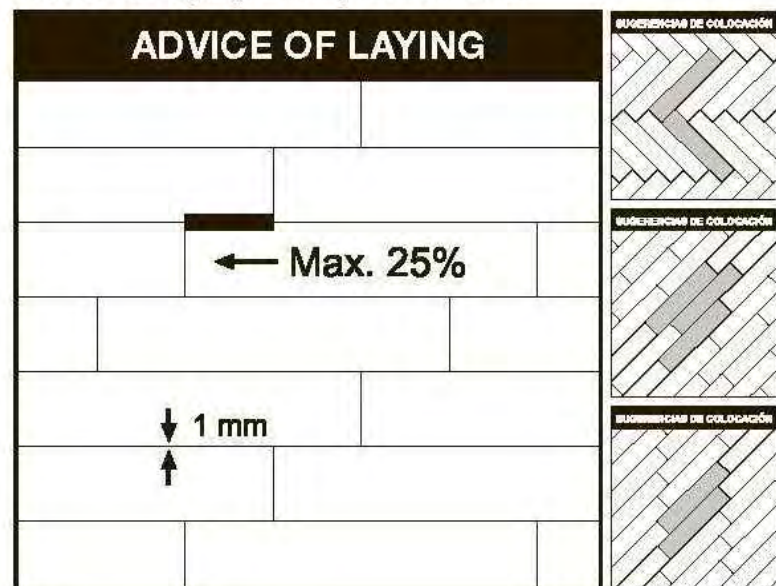

* Cenefa Petrified Forest Golden Africa
7x14 - S 130 / 006828

* Price per unit. Mixed borders in box:

Advice of Laying / Consejos de colocación

Skirting 7x66

Step 14x66

Gradone 14x66

Woods
by Venus

Petrified Forest / 14,6x66