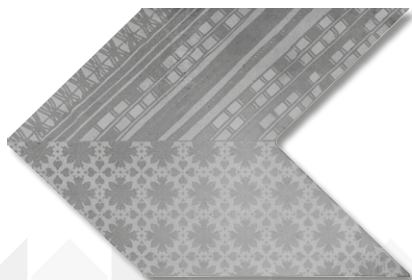

Chevron Atlas

Gres Porcelain

Matt
Tiles

Chevron Atlas Geo
C3460 / 036722