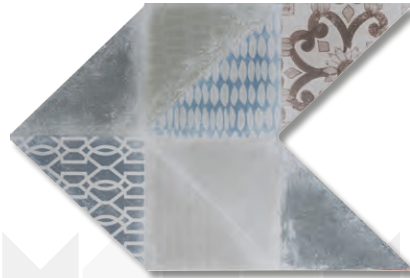

Chevron Atlas Vintage Colours
C3460 / 036724