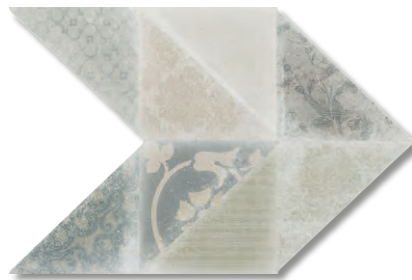

Chevron Atlas

Gres Porcelain

Matt
Tiles

Chevron Atlas Silver
C3460 / 036719

Chevron Atlas Vintage
C3460 / 036723