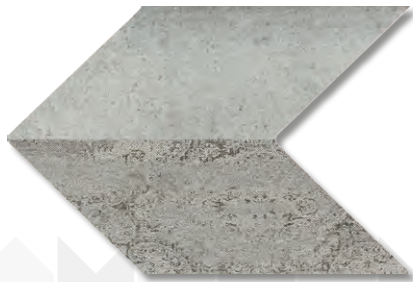

Matt
Tiles

Chevron Arizona →

Gres Porcelain

Chevron Arizona Grey
C3460 / 036727