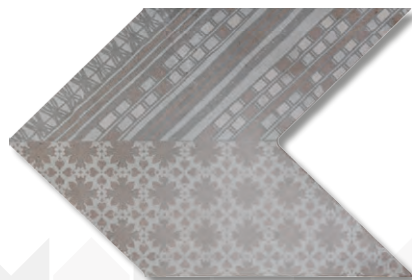

Chevron Atlas

Gres Porcelain

Matt
Tiles

Chevron Atlas Geo Colours
C3460 / 037400