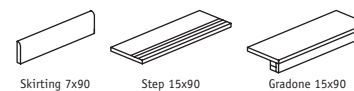

Skirting 7x90

Step 15x90

Gradone 15x90