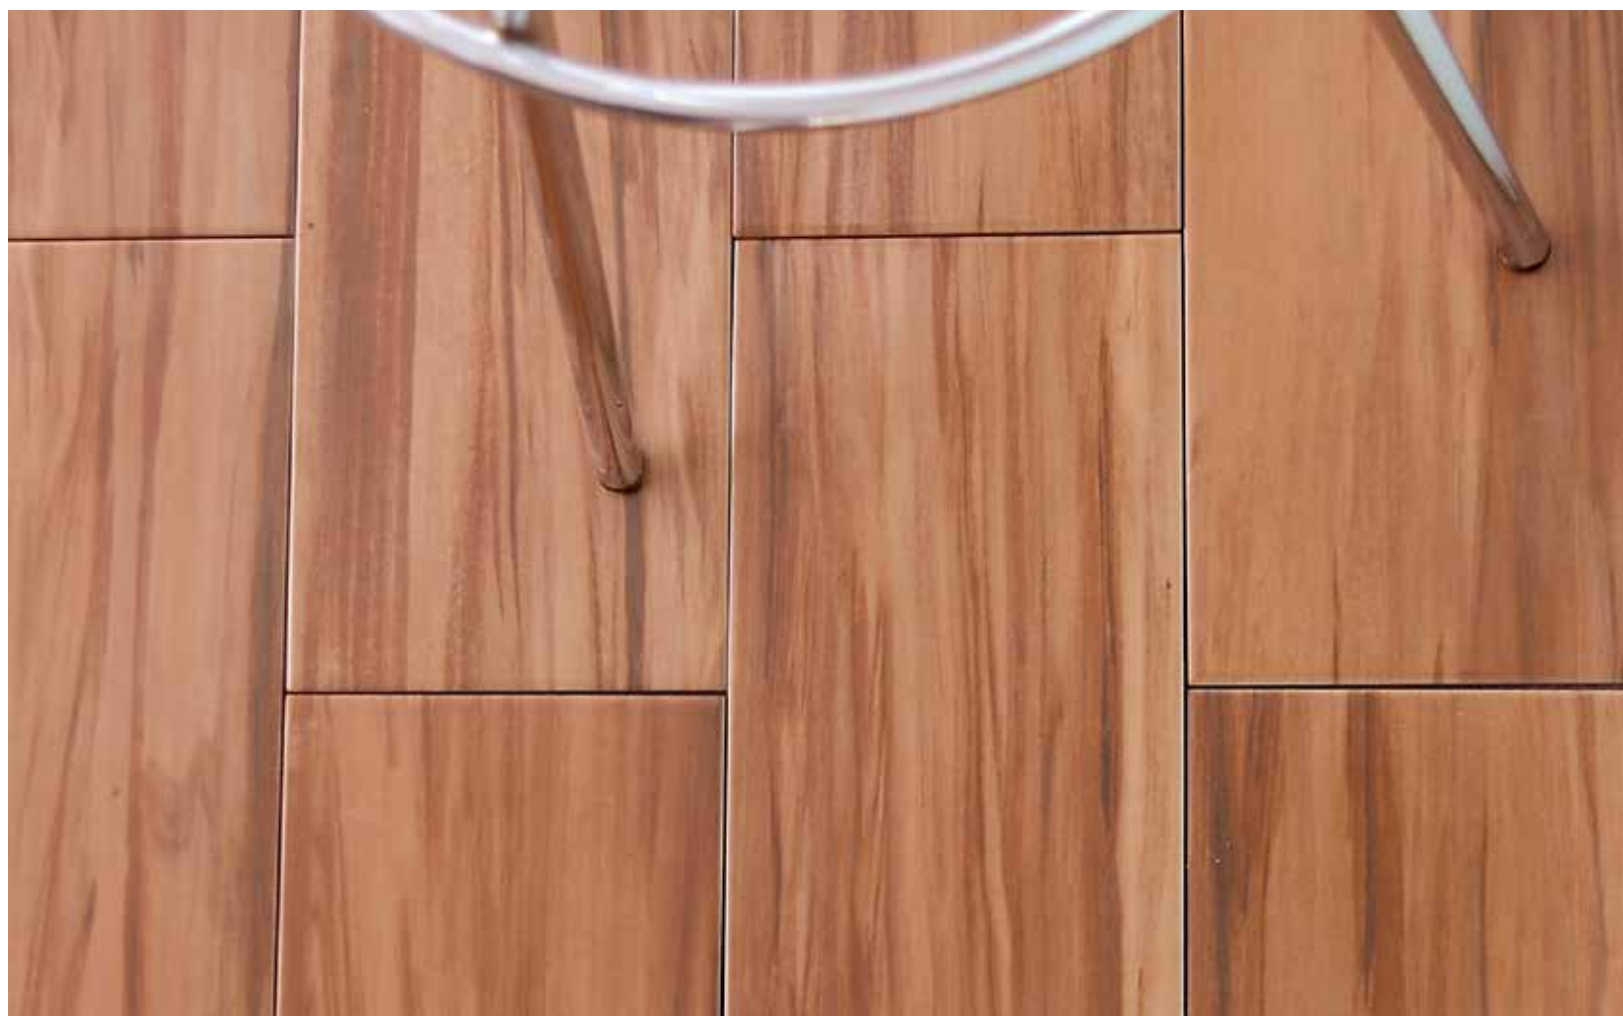

MILLER TOASTED

PAVIMENTO/SATINADO/INYECCION DIGITAL

FLOOR TILE/SATIN/DIGITAL INJECTION