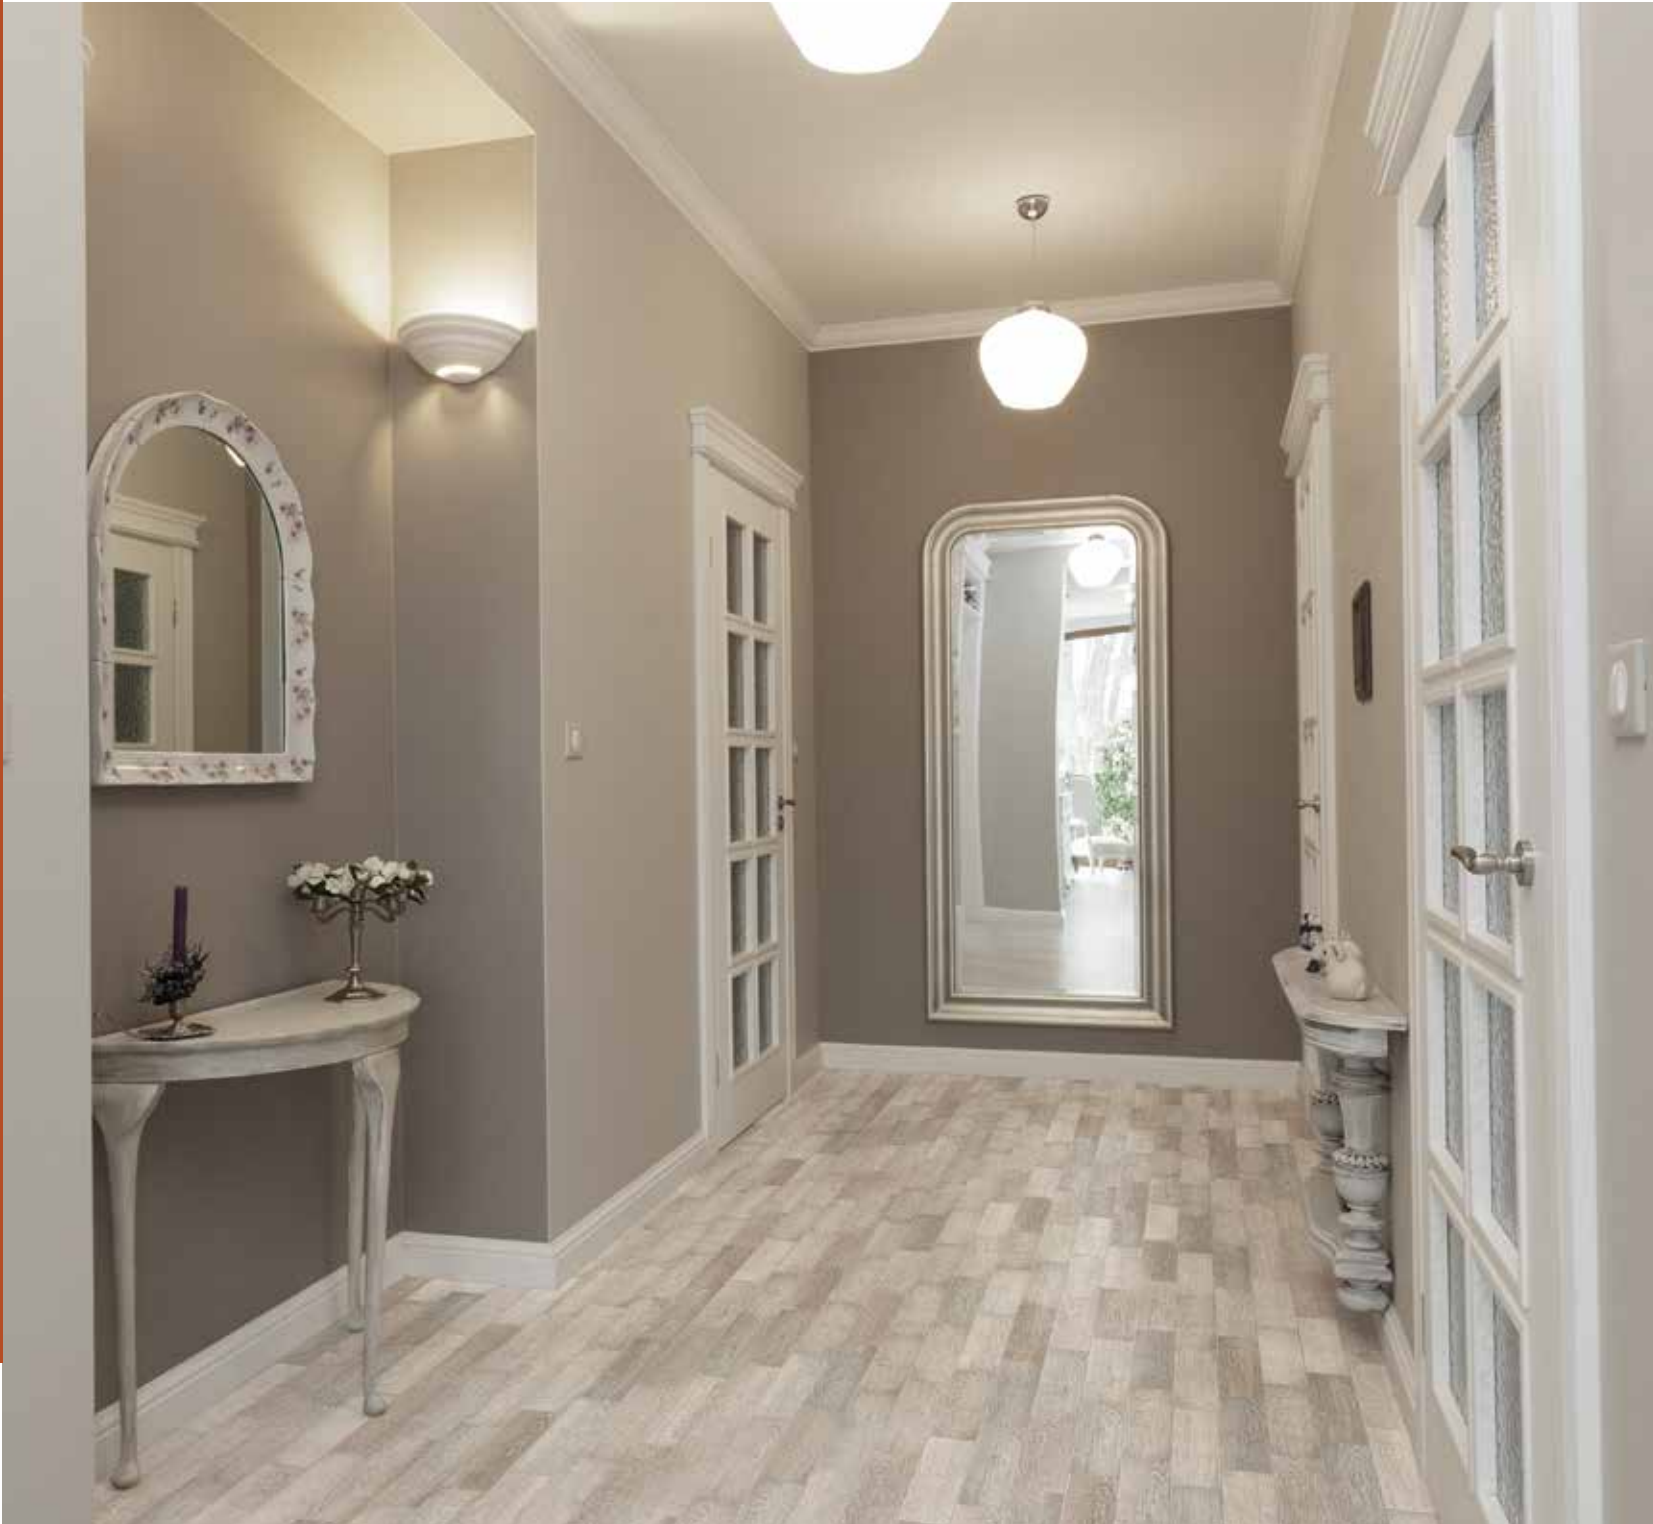

ALBURA GREYED *Tablet*

PAVIMENTO/SATINADO/INYECCION DIGITAL

FLOOR TILE/SATIN/DIGITAL INJECTION