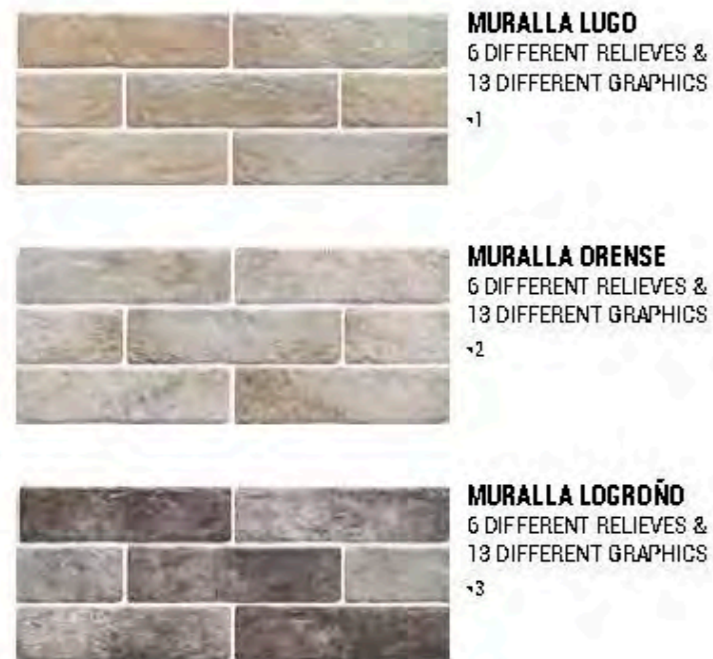

Wall Tiles: Muralla Segovia, Muralla Logroño

	PESO / PIEZA WEIGHT / TILE	Nº NETO / CAJA NO NET / BOX	Nº BRUTO / CAJA NO GROSS / BOX	Nº NETO / PALET NO NET / PALLET	Nº BRUTO / PALET NO GROSS / PALLET	Nº / PALET VACÍO NO / EMPTY PALLET	Nº / CAJA VACÍA NO / EMPTY BOX	PIEZAS / CAJA TILES / BOX	CAJAS / PALET BOX / PALLET	PIEZAS / PALET TILES / PALLET	m² / CAJA SQM / BOX	m² / PIEZA SQM / TILE	m² / PALET SQM / PALLET
Base 7,5x28	0,828	10,80	10,40	1134,7	1220,83	27	0,11	48	63	8100	1,01	0,021	0,303
Corner piece	0,873	11,08	11,21	843,3	873,80	27	0,10	81	80	360	-	0,021	-

MPB100
CORNER PIECE
✓ AVAILABLE IN ALL COLOURS