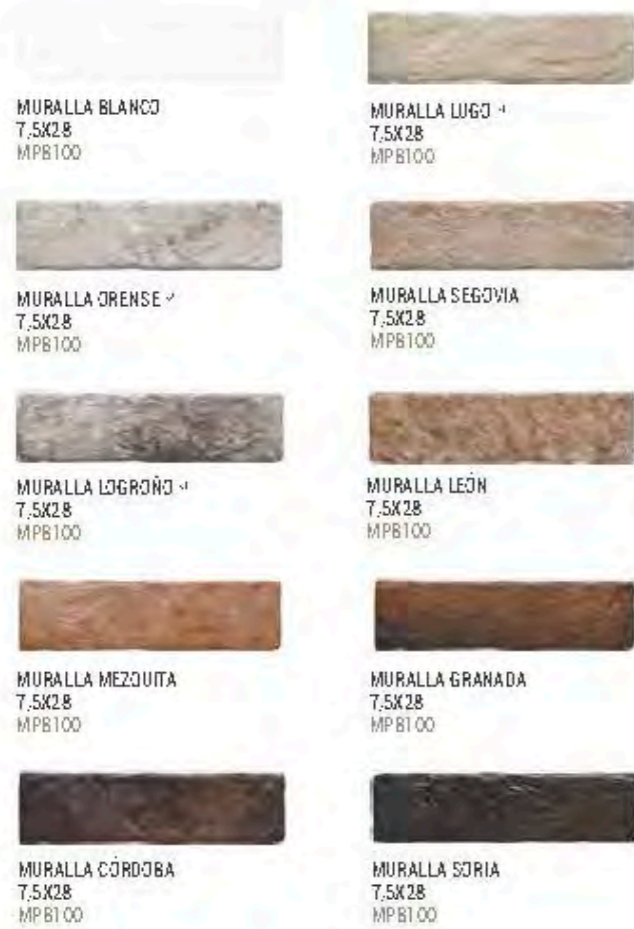

MURALLA 7,5x28
PORCELAIN

Wall Tiles: Muralla Blanco