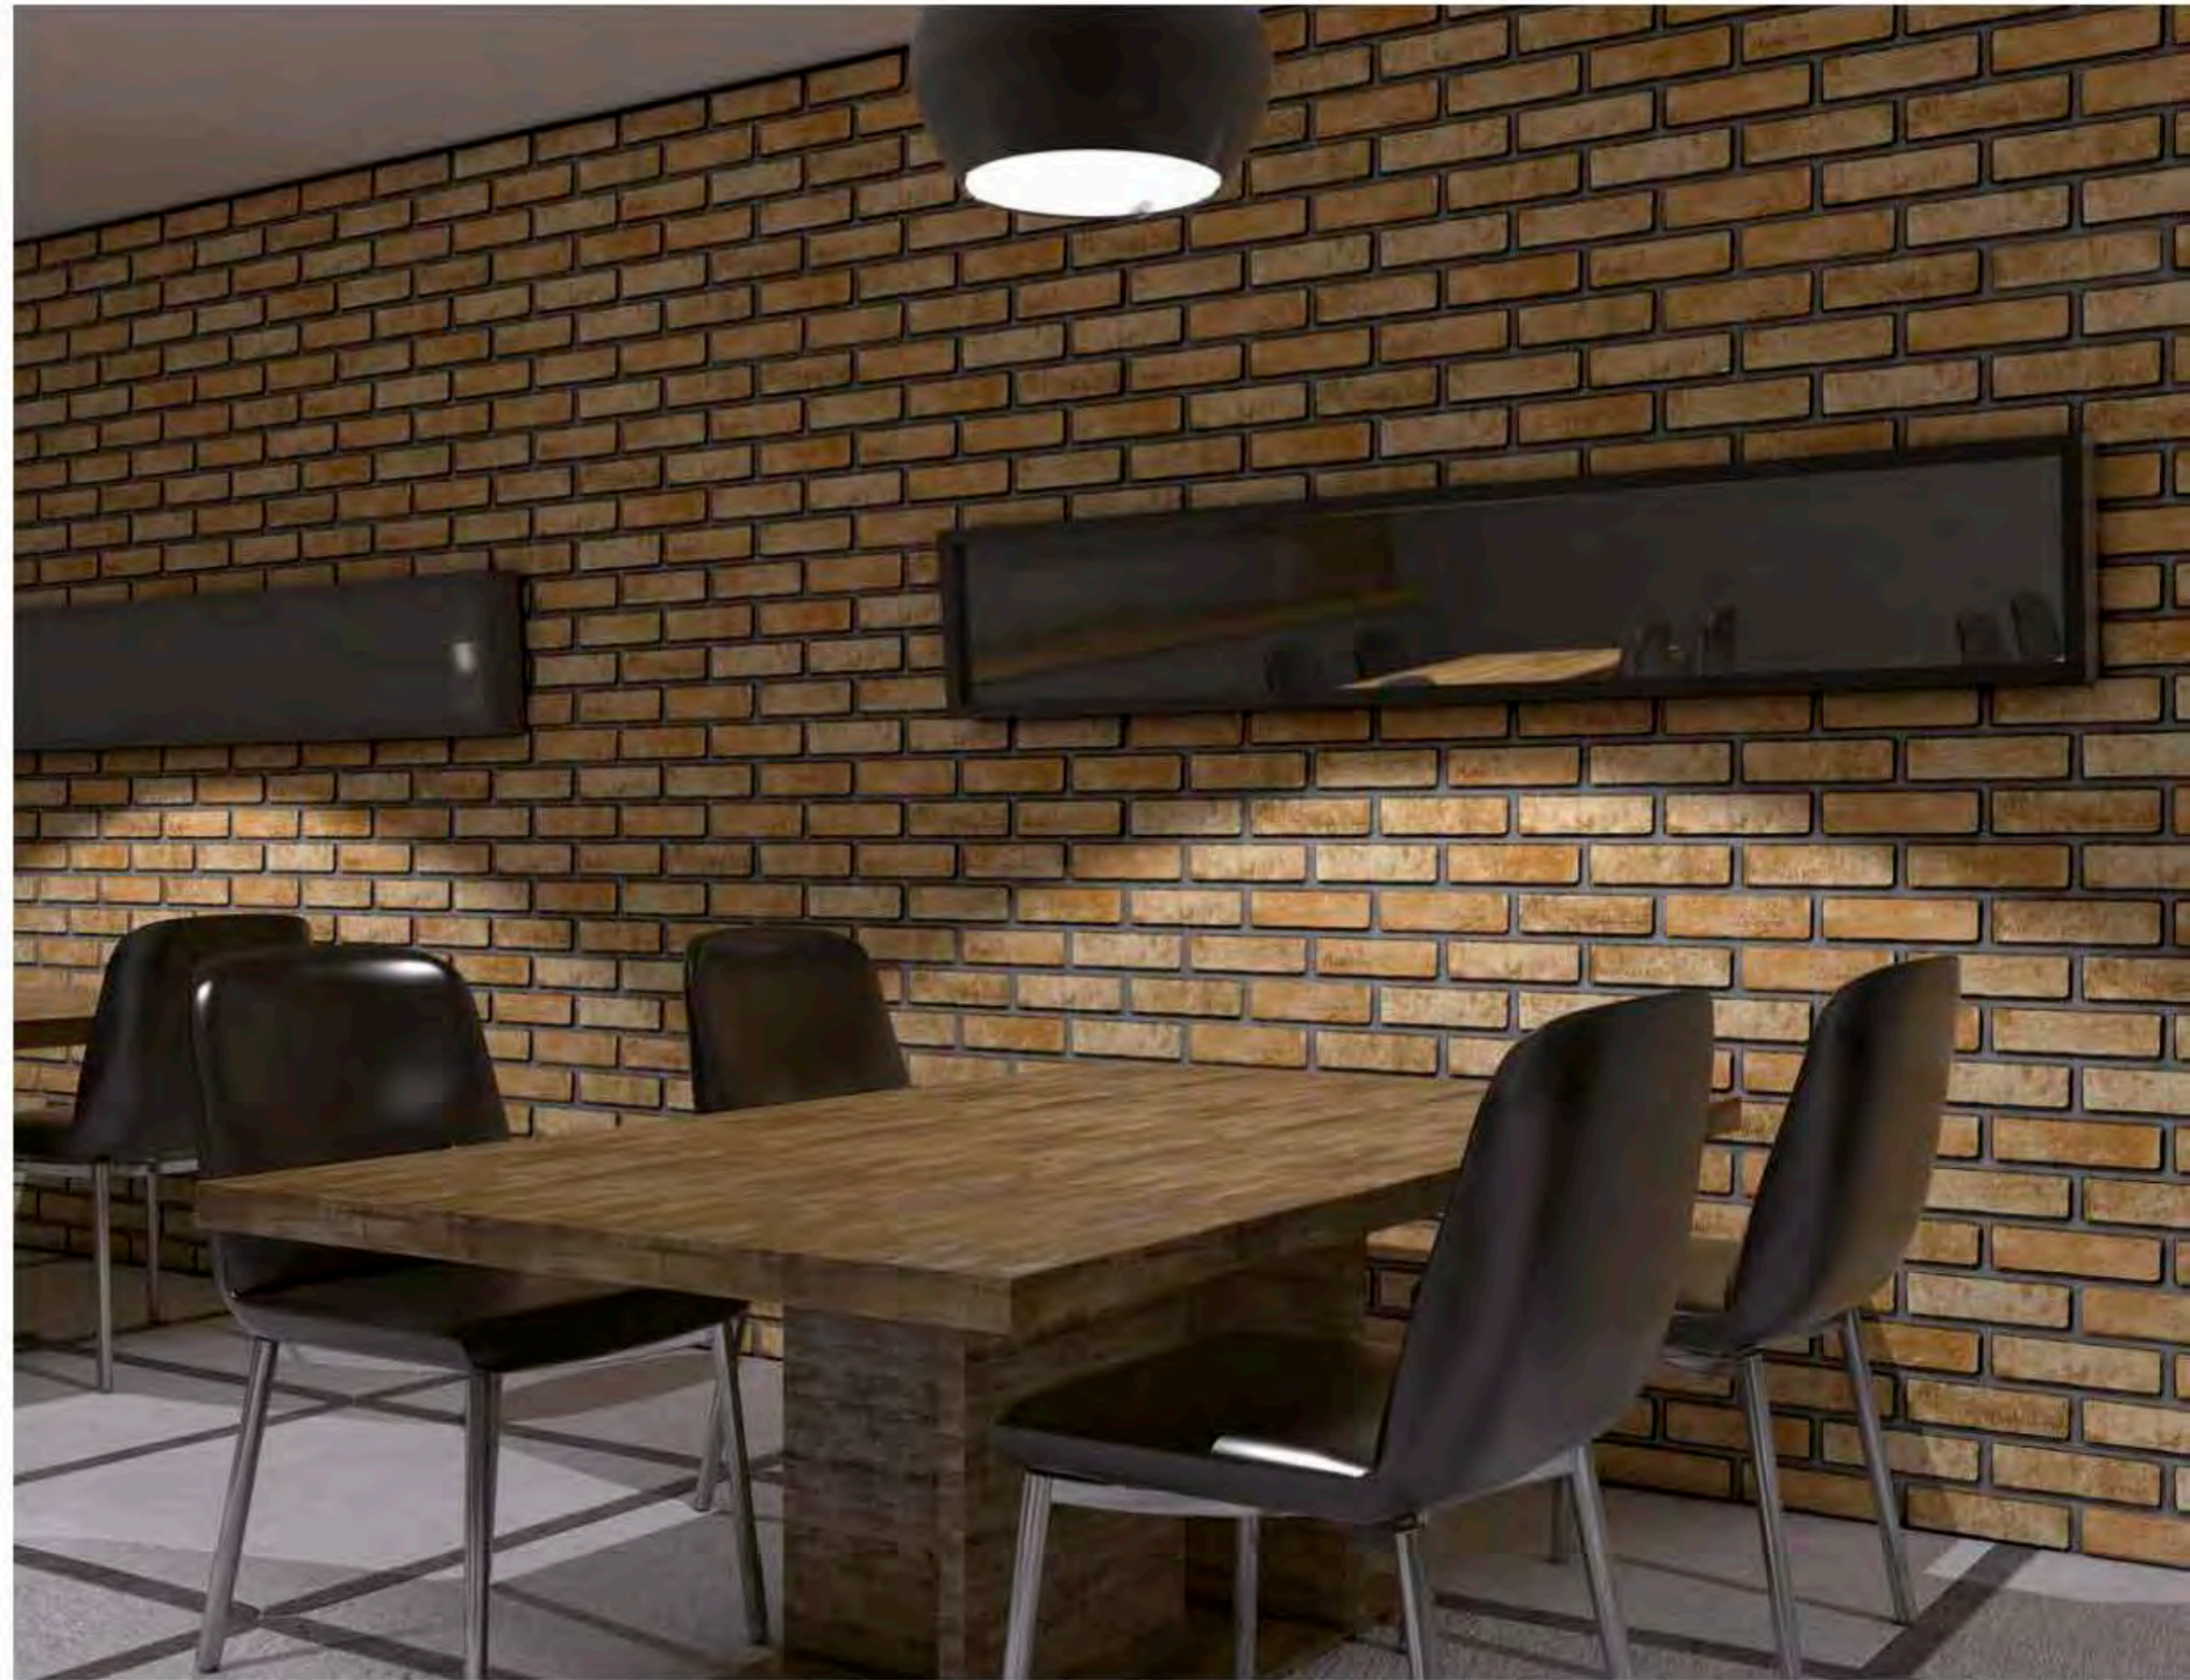

VINTAGE WHITE
30 DIFFERENT
GRAPHICS
+1

VINTAGE RED
30 DIFFERENT
GRAPHICS
+2

VINTAGE GREY
30 DIFFERENT
GRAPHICS
+3

Wall Tiles: Vintage Orange 7,5x28

Base	7,5x28	0,828	10,90	12,40	1.104,7	1.220,25	2,3	0,11	40	65	8.120	1,01	0,021	0,003
PESO / PIEZA WEIGHT / TILE	KG NETO / CAJA NO NET / BOX	KG BRUTO / CAJA NO GROSS / BOX	NO NETO / PALET NO NET / PALLET	NO BRUTO / PALET NO GROSS / PALLET	NO / PALET VACÍO NO / EMPTY PALLET	NO / CAJA VACÍA NO / EMPTY BOX	PIEZAS / CAJA TILES / BOX	CAJAS / PALET BOX / PALLET	PIEZAS / PALET TILES / PALLET	M² / CAJA SQM / BOX	M² REZA SQM / TILE	M² / PALET SQM / PALLET		
Base	7,5x28	0,828	10,90	12,40	1.104,7	1.220,25	2,3	0,11	40	65	8.120	1,01	0,021	0,003