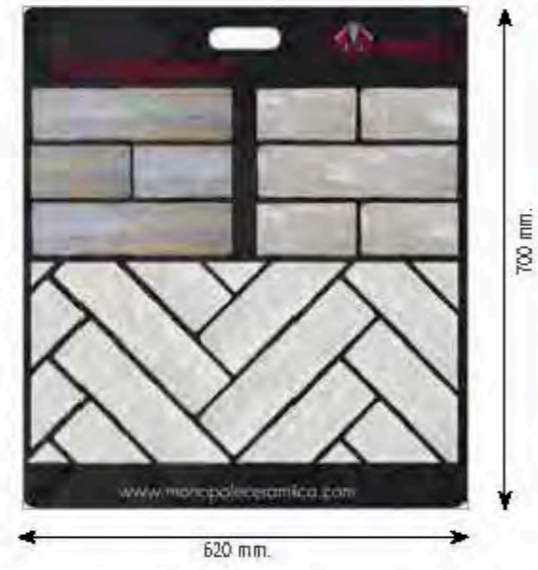

MERCHANDISING

HANDBOARD