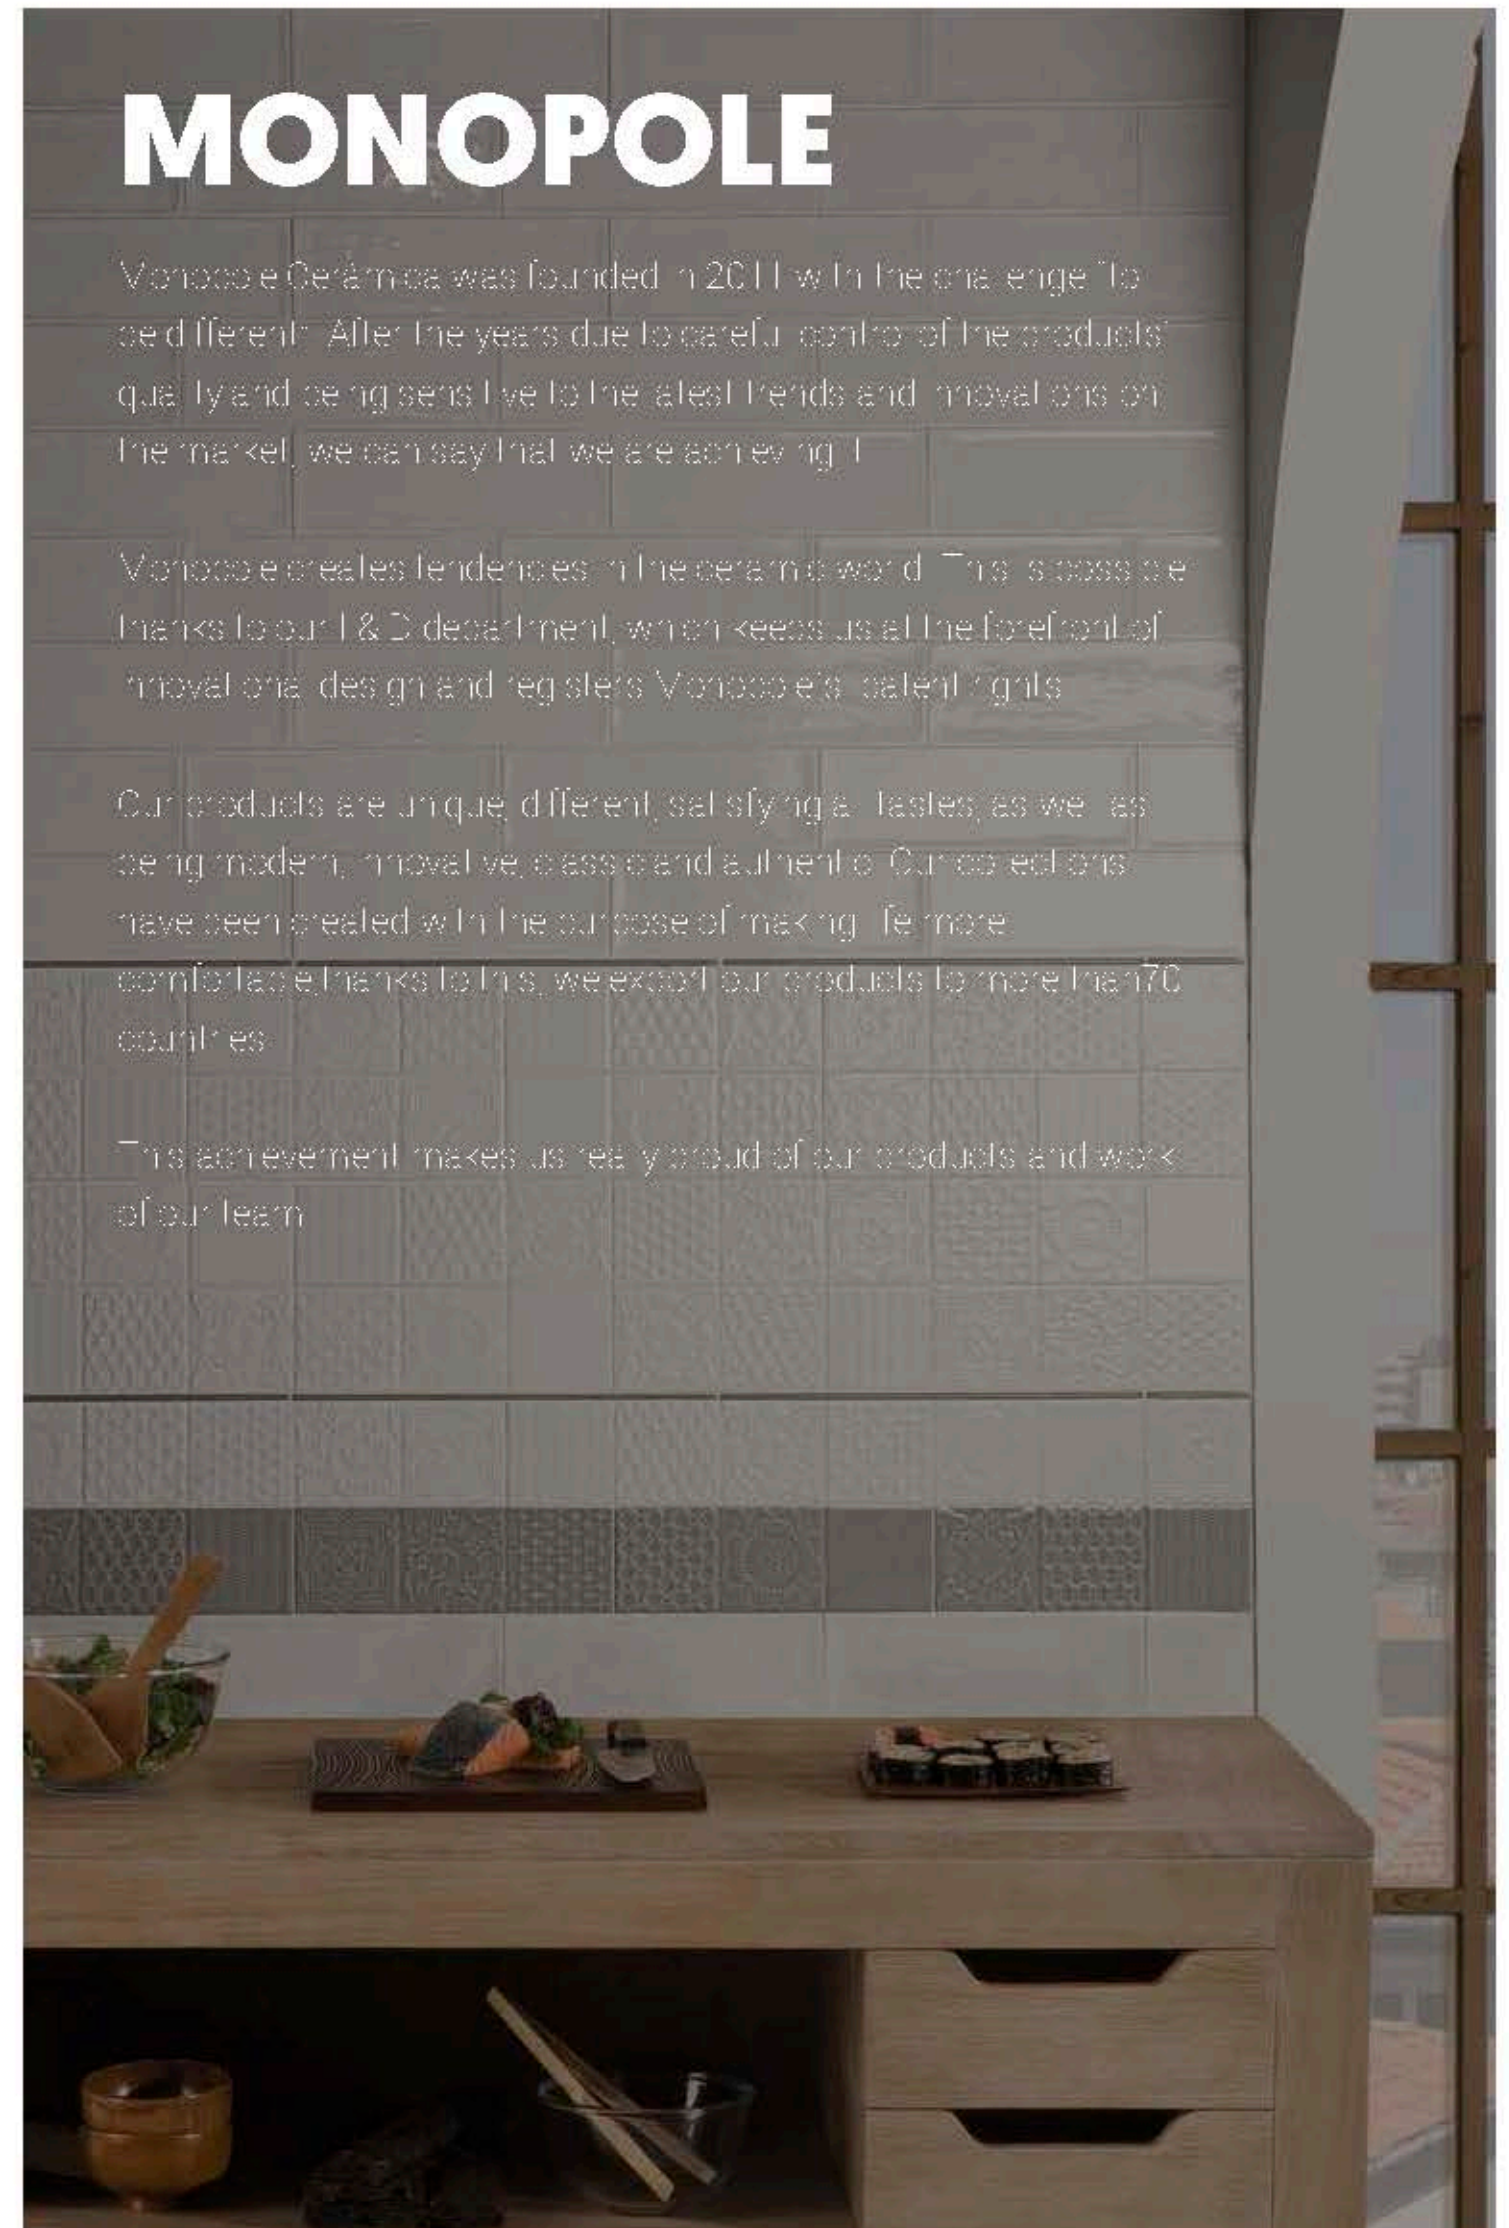

BE DIFFE RENT

MONOPOLE

Monopole Cerâmica was founded in 2011 with the challenge "to be different". After the years due to careful control of the products' quality and being sensitive to the latest trends and innovations on the market, we can say that we are achieving it.

Monopole creates tendencies in the ceramic world. This is possible thanks to our I & D department, which keeps us at the forefront of innovation, design and registers Monopole's patent rights.

Our products are unique, different, satisfying a taste, as well as being modern, innovative, classic and authentic. Our collections have been created with the purpose of making life more comfortable. Thanks to this, we export our products to more than 70 countries.

This achievement makes us really proud of our products and work of our team.