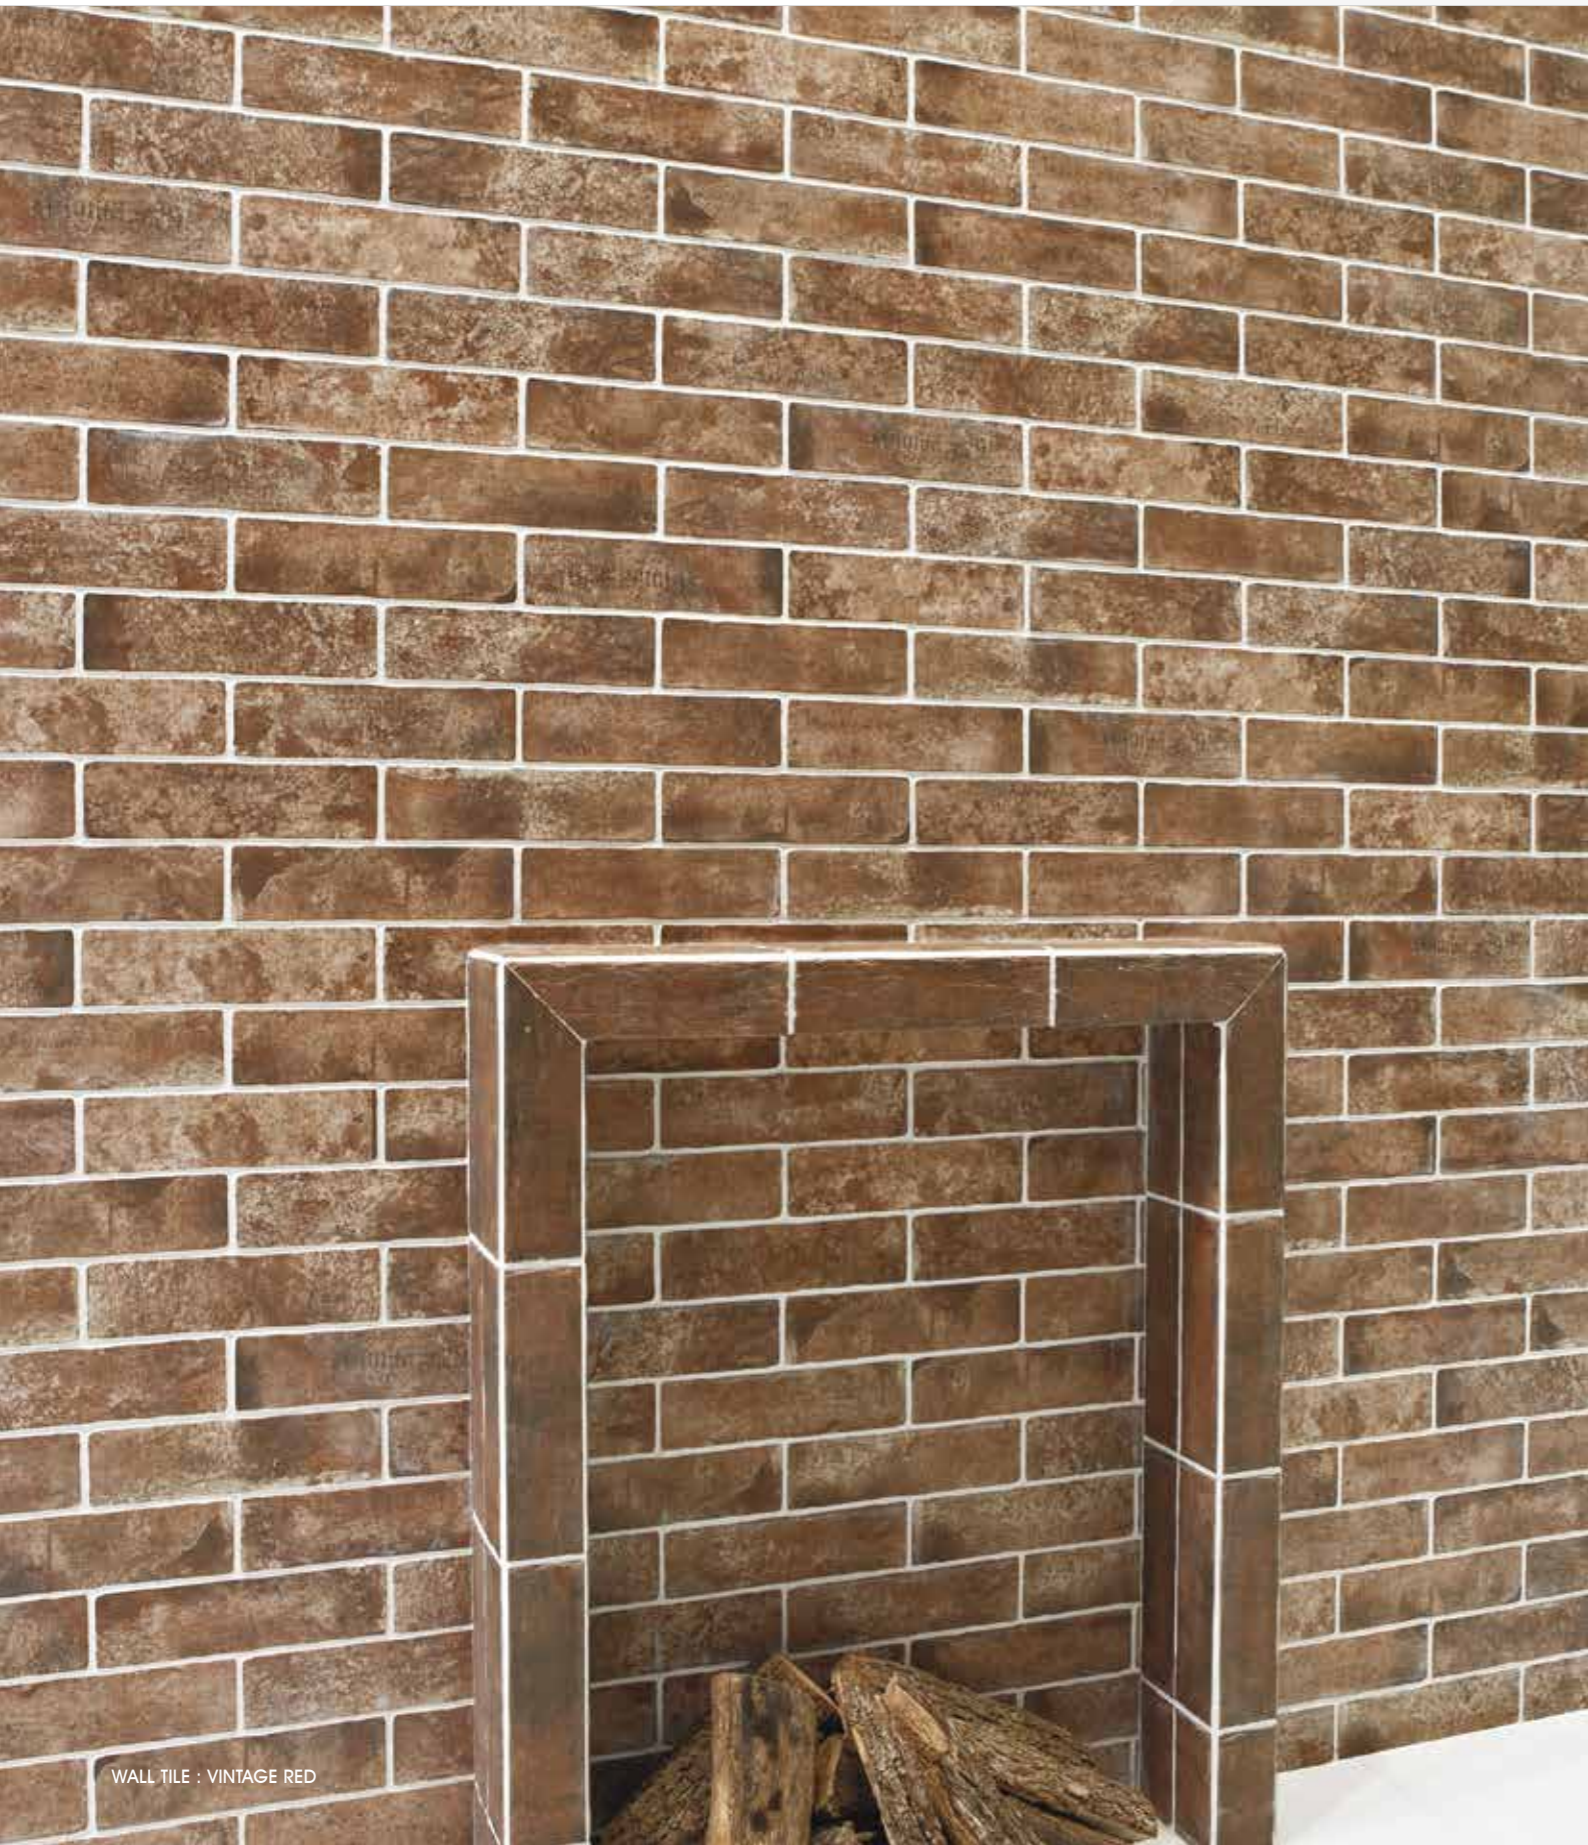

Vintage 7,5 x 28

Indoor - Outdoor | Interior - Exterior | Внутренняя - Наружная отделка

WALL TILE : VINTAGE RED

WALL TILE | REVESTIMIENTO | НАСТЕННАЯ ПЛИТКА | FLOOR TILE | PAVIMENTO | НАПОЛЬНАЯ ПЛИТКА | PORCELAIN TILE | PORCELANICO | КЕРАМОГРАНИТ |