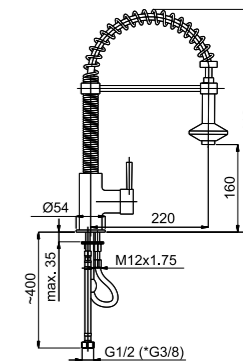

U50008

Кухонный смеситель
С вытягивающейся лейкой (на лейке
переключатель - обычная струя, «дождик»).