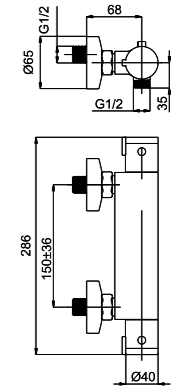

■ Thermo-10/K

H10L08

Смеситель в ванную настенный

■ Thermo-10

H10008

Смеситель в ванную настенный

■ Thermo-12/K

H20L08

Смеситель душевой настенный

■ Thermo-12

H20008

Смеситель душевой настенный