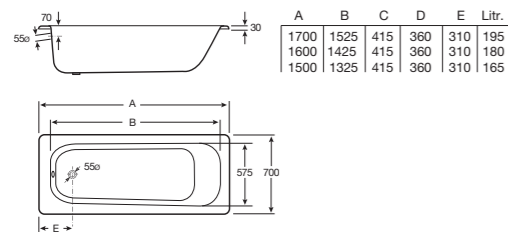

Roca **steel** baths are vitrified at ultra-high temperatures to ensure stain and impact resistance.

With five tub shapes, three gauges, and the option of grips, tapholes and a slip resistant base the range offers maximum choice and flexibility.

contesa

gauge	code	description	anti-slip	tapholes	type 2 euro*	type 1 BS cradle*	bolt on*
super heavy	237753000	contesa plus 1700 x 700*	✓	✓	✓		
	237763000	contesa plus 1700 x 700*		✓	✓		
	237353000	contesa plus 1600 x 700*	✓	✓	✓		
	237363000	contesa plus 1600 x 700*		✓	✓		
heavy	2394K3000	contesa deluxe 1700 x 700*		✓	✓		✓
standard	2370J3000	contesa 1700 x 700*	✓	✓	✓	✓	✓
	2370K3000	contesa 1700 x 700*		✓	✓	✓	✓
	2358J0000	contesa 1700 x 700*	✓		✓	✓	✓
	2358K0000	contesa 1700 x 700*			✓	✓	✓
	2371J3000	contesa 1600 x 700*	✓	✓	✓	✓	✓
	2371K3000	contesa 1600 x 700*		✓	✓	✓	✓
	2359J0000	contesa 1600 x 700*	✓		✓	✓	✓
	2359K0000	contesa 1600 x 700*			✓	✓	✓
	2372J3000	contesa 1500 x 700*	✓	✓	✓	✓	✓
	2372K3000	contesa 1500 x 700*		✓	✓	✓	✓
2360J0000	contesa 1500 x 700*	✓		✓	✓	✓	
2360K0000	contesa 1500 x 700*			✓	✓	✓	

*legs to be ordered separately