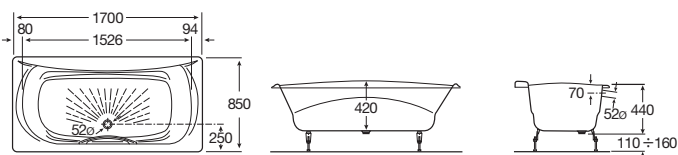

eliptico woodline

2336E0000 Free-standing bath 1700 x 850mm with 'L' shaped cherry wood legs

eliptico futura

2336B0000 Free-standing bath 1700 x 850mm with red leg set and chrome towel rail

eliptico classic

2336A0001 Free-standing bath 1700 x 850mm with cherry wood/chrome leg set

akira

232570001 Bath 1700 x 850mm complete with CP grip o tapholes
291051000 Akira headrest (White only)

Roca cast iron baths have two layers of stain resistant enamel and are undersealed for added protection.

martina

231260000 Bath 1700 x 700mm 2 tapholes (excluding anti-slip base and grips)
023001014 Chrome finish grips (pair)

continental

231160000 Bath only with Antislip 1700 x 700mm 2 tapholes
231180000 Bath only no Antislip 1700 x 700mm 2 tapholes

*legs to be ordered separately

contesa body

Type 2 euro legset
291021000

Plain 750mm wide bath in vitreous enamelled pressed steel.

gauge	code	description	anti-slip	type 2 euro*
super heavy	237955000	contesa body plus 1700 x 750*	✓	✓
	237965000	contesa body plus 1700 x 750*		✓
heavy	237855000	contesa body deluxe 1700 x 750*	✓	✓
	237865000	contesa body deluxe 1700 x 750*		✓