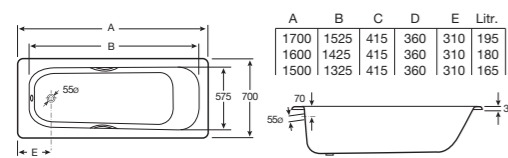

*legs to be ordered separately

princess-n

Type 2 euro legset
291021000

Type 1 BS cradle
033575000(750mm)
033570000(700mm)

grips
526804310

gauge	code	description	anti-slip	tapholes	grips*	type 2 euro*	type 1 BS cradle*
standard	220253000	princess-n 1700 x 750*	✓	✓	✓	✓	✓
	220250001	princess-n 1700 x 750*	✓		✓	✓	✓
	220990000	princess-n 1700 x 700*	✓		✓	✓	✓

*grips and legs to be ordered separately

carla

Type 1 BS cradle
033570000

Type 2 euro legset
291021000

bolt on legset
291028000

grips
031003014

gauge	code	description	anti-slip	tapholes	grips*	type 2 euro*	type 1 BS cradle*	bolt on*
super heavy	237733000	carla plus 1700 x 700*	✓	✓	✓	✓		
	237743000	carla plus 1700 x 700*		✓	✓	✓		
	237333000	carla plus 1600 x 700*	✓	✓	✓	✓		
	237343000	carla plus 1600 x 700*		✓	✓	✓		
heavy	2394L3000	carla deluxe 1700 x 700*	✓	✓	✓	✓		✓
standard	2374L3000	carla 1700 x 700*	✓	✓	✓	✓	✓	✓
	2374M3000	carla 1700 x 700*		✓	✓	✓	✓	✓
	2375L3000	carla 1600 x 700*	✓	✓	✓	✓	✓	
	2375M3000	carla 1600 x 700*		✓	✓	✓	✓	
	2376L3000	carla 1500 x 700*	✓	✓	✓	✓	✓	
	2376M3000	carla 1500 x 700*		✓	✓	✓	✓	