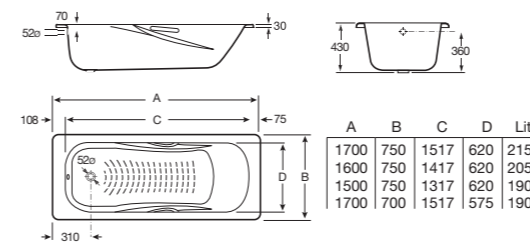

contesa

Type 1 BS cradle
033570000

Type 2 euro legset
291021000

bolt on legset
291028000

gauge	code	description	anti-slip	tapholes	type 2 euro*	type 1 BS cradle*	bolt on*
super heavy	237753000	contesa plus 1700 x 700*	✓	✓	✓		
	237763000	contesa plus 1700 x 700*		✓	✓		
	237353000	contesa plus 1600 x 700*	✓	✓	✓		
	237363000	contesa plus 1600 x 700*		✓	✓		
heavy	2394K3000	contesa deluxe 1700 x 700*		✓	✓		✓
standard	2370J3000	contesa 1700 x 700*	✓	✓	✓	✓	✓
	2370K3000	contesa 1700 x 700*		✓	✓	✓	✓
	2358J0000	contesa 1700 x 700*	✓		✓	✓	✓
	2358K0000	contesa 1700 x 700*			✓	✓	✓
	2371J3000	contesa 1600 x 700*	✓	✓	✓	✓	✓
	2371K3000	contesa 1600 x 700*		✓	✓	✓	✓
	2359J0000	contesa 1600 x 700*	✓		✓	✓	✓
	2359K0000	contesa 1600 x 700*			✓	✓	✓
	2372J3000	contesa 1500 x 700*	✓	✓	✓	✓	✓
	2372K3000	contesa 1500 x 700*		✓	✓	✓	✓
2360J0000	contesa 1500 x 700*	✓		✓	✓	✓	
2360K0000	contesa 1500 x 700*			✓	✓	✓	

*legs to be ordered separately

contesa body

Type 2 euro legset
291021000

Plain 750mm wide bath in vitreous enamelled pressed steel.

gauge	code	description	anti-slip	type 2 euro*
super heavy	237955000	contesa body plus 1700 x 750*	✓	✓
	237965000	contesa body plus 1700 x 750*		✓
heavy	237855000	contesa body deluxe 1700 x 750*	✓	✓
	237865000	contesa body deluxe 1700 x 750*		✓

*legs to be ordered separately

princess-n

Type 2 euro legset
291021000

Type 1 BS cradle
033575000(750mm)
033570000(700mm)

grips
526804310

gauge	code	description	anti-slip	tapholes	grips*	type 2 euro*	type 1 BS cradle*
standard	220253000	princess-n 1700 x 750*	✓	✓	✓	✓	✓
	220250001	princess-n 1700 x 750*	✓		✓	✓	✓
	220990000	princess-n 1700 x 700*	✓		✓	✓	✓