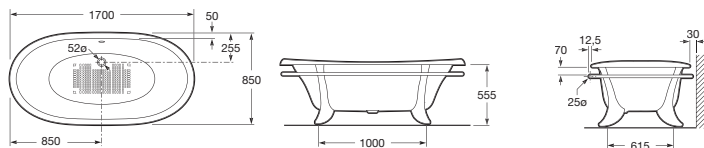

eliptico woodline

2336E0000 Free-standing bath 1700 x 850mm with 'L' shaped cherry wood legs

eliptico futura

2336B0000 Free-standing bath 1700 x 850mm with red leg set and chrome towel rail

eliptico classic

2336A0001 Free-standing bath 1700 x 850mm with cherry wood/chrome leg set

akira

232570001 Bath 1700 x 850mm complete with CP grip o tapholes
291051000 Akira headrest (White only)

Roca cast iron baths have two layers of stain resistant enamel and are undersealed for added protection.

martina

231260000 Bath 1700 x 700mm 2 tapholes (excluding anti-slip base and grips)
023001014 Chrome finish grips (pair)

continental

231160000 Bath only with Antislip 1700 x 700mm 2 tapholes
231180000 Bath only no Antislip 1700 x 700mm 2 tapholes

*legs to be ordered separately

contesa body

Type 2 euro legset
291021000

Plain 750mm wide bath in vitreous enamelled pressed steel.

gauge	code	description	anti-slip	type 2 euro*
super heavy	237955000	contesa body plus 1700 x 750*	✓	✓
	237965000	contesa body plus 1700 x 750*		✓
heavy	237855000	contesa body deluxe 1700 x 750*	✓	✓
	237865000	contesa body deluxe 1700 x 750*		✓