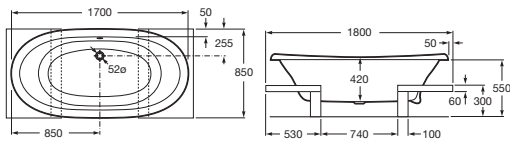

eliptico woodline

2336E0000 Free-standing bath 1700 x 850mm with 'L' shaped cherry wood legs

eliptico futura

2336B0000 Free-standing bath 1700 x 850mm with red leg set and chrome towel rail

eliptico classic

*legs to be ordered separately

contesa body

Type 2 euro legset
291021000

Plain 750mm wide bath in vitreous enamelled pressed steel.

gauge	code	description	anti-slip	type 2 euro*
super heavy	237955000	contesa body plus 1700 x 750*	✓	✓
	237965000	contesa body plus 1700 x 750*		✓
heavy	237855000	contesa body deluxe 1700 x 750*	✓	✓
	237865000	contesa body deluxe 1700 x 750*		✓