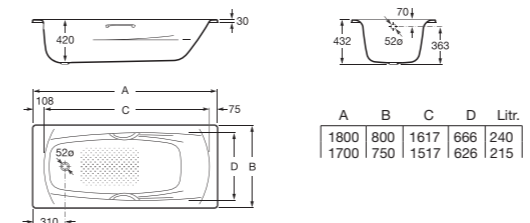

*legs to be ordered separately

princess-n

Type 2 euro legset
291021000

Type 1 BS cradle
033575000(750mm)
033570000(700mm)

grips
526804310

gauge	code	description	anti-slip	tapholes	grips*	type 2 euro*	type 1 BS cradle*
standard	220253000	princess-n 1700 x 750*	✓	✓	✓	✓	✓
	220250001	princess-n 1700 x 750*	✓		✓	✓	✓
	220990000	princess-n 1700 x 700*	✓		✓	✓	✓

*grips and legs to be ordered separately

carla

Type 1 BS cradle
033570000

Type 2 euro legset
291021000

bolt on legset
291028000

grips
031003014

gauge	code	description	anti-slip	tapholes	grips*	type 2 euro*	type 1 BS cradle*	bolt on*
super heavy	237733000	carla plus 1700 x 700*	✓	✓	✓	✓		
	237743000	carla plus 1700 x 700*		✓	✓	✓		
	237333000	carla plus 1600 x 700*	✓	✓	✓	✓		
	237343000	carla plus 1600 x 700*		✓	✓	✓		
heavy	2394L3000	carla deluxe 1700 x 700*	✓	✓	✓	✓		✓
standard	2374L3000	carla 1700 x 700*	✓	✓	✓	✓	✓	✓
	2374M3000	carla 1700 x 700*		✓	✓	✓	✓	✓
	2375L3000	carla 1600 x 700*	✓	✓	✓	✓	✓	
	2375M3000	carla 1600 x 700*		✓	✓	✓	✓	
	2376L3000	carla 1500 x 700*	✓	✓	✓	✓	✓	
	2376M3000	carla 1500 x 700*		✓	✓	✓	✓	

*grips and legs to be ordered separately

swing

Type 2 euro legset
291030000

grips
526804110

gauge	code	description	anti-slip	tapholes	grips*	type 2 euro*
heavy	236653000	swing deluxe 1800 x 800*	✓	✓	✓	✓
	236753000	swing deluxe 1700 x 750*	✓	✓	✓	✓
standard	220070001	swing 1800 x 800*	✓		✓	✓
	220170001	swing 1700 x 750*			✓	✓