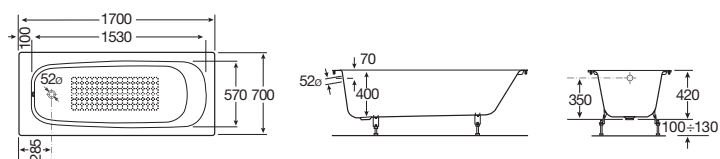

2336A0001 Free-standing bath 1700 x 850mm with cherry wood/chrome leg set

akira

232570001 Bath 1700 x 850mm complete with CP grip o tapholes
291051000 Akira headrest (White only)

Roca cast iron baths have two layers of stain resistant enamel and are undersealed for added protection.

haiti

232753001 Bath 1700 x 800mm complete with CP grips 2 tapholes
291051000 Haiti headrest (White only)

mali

232070000 Bath 1700 x 750mm (excluding grips) 2 tapholes
291053000 Mali headrest (White only)
526803010 Chrome finish grips (pair)

martina

231260000 Bath 1700 x 700mm 2 tapholes (excluding anti-slip base and grips)
023001014 Chrome finish grips (pair)

continental

231160000 Bath only with Antislip 1700 x 700mm 2 tapholes
231180000 Bath only no Antislip 1700 x 700mm 2 tapholes

*legs to be ordered separately

contesa body

Type 2 euro legset
291021000

Plain 750mm wide bath in vitreous enamelled pressed steel.

gauge	code	description	anti-slip	type 2 euro*
super heavy	237955000	contesa body plus 1700 x 750*	✓	✓
	237965000	contesa body plus 1700 x 750*		✓
heavy	237855000	contesa body deluxe 1700 x 750*	✓	✓
	237865000	contesa body deluxe 1700 x 750*		✓