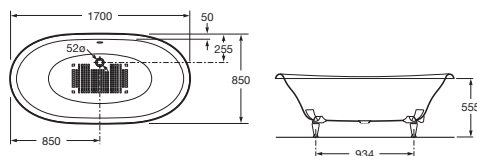

eliptico woodline

2336E0000 Free-standing bath 1700 x 850mm with 'L' shaped cherry wood legs

eliptico futura

2336B0000 Free-standing bath 1700 x 850mm with red leg set and chrome towel rail

eliptico classic

2336A0001 Free-standing bath 1700 x 850mm with cherry wood/chrome leg set

akira

232570001 Bath 1700 x 850mm complete with CP grip o tapholes
291051000 Akira headrest (White only)

Roca cast iron baths have two layers of stain resistant enamel and are undersealed for added protection.

*legs to be ordered separately

contesa body

Type 2 euro legset
291021000

Plain 750mm wide bath in vitreous enamelled pressed steel.

gauge	code	description	anti-slip	type 2 euro*
super heavy	237955000	contesa body plus 1700 x 750*	✓	✓
	237965000	contesa body plus 1700 x 750*		✓
heavy	237855000	contesa body deluxe 1700 x 750*	✓	✓
	237865000	contesa body deluxe 1700 x 750*		✓