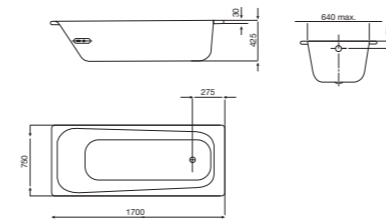

martina

231260000 Bath 1700 x 700mm 2 tapholes (excluding anti-slip base and grips)
023001014 Chrome finish grips (pair)

continental

231160000 Bath only with Antislip 1700 x 700mm 2 tapholes
231180000 Bath only no Antislip 1700 x 700mm 2 tapholes

contesa

Type 1 BS cradle
033570000

Type 2 euro legset
291021000

bolt on legset
291028000

gauge	code	description	anti-slip	tapholes	type 2 euro*	type 1 BS cradle*	bolt on*
super heavy	237753000	contesa plus 1700 x 700*	✓	✓	✓		
	237763000	contesa plus 1700 x 700*		✓	✓		
	237353000	contesa plus 1600 x 700*	✓	✓	✓		
	237363000	contesa plus 1600 x 700*		✓	✓		
heavy	2394K3000	contesa deluxe 1700 x 700*		✓	✓		✓
standard	2370J3000	contesa 1700 x 700*	✓	✓	✓	✓	✓
	2370K3000	contesa 1700 x 700*		✓	✓	✓	✓
	2358J0000	contesa 1700 x 700*	✓		✓	✓	✓
	2358K0000	contesa 1700 x 700*			✓	✓	✓
	2371J3000	contesa 1600 x 700*	✓	✓	✓	✓	✓
	2371K3000	contesa 1600 x 700*		✓	✓	✓	✓
	2359J0000	contesa 1600 x 700*	✓		✓	✓	✓
	2359K0000	contesa 1600 x 700*			✓	✓	✓
	2372J3000	contesa 1500 x 700*	✓	✓	✓	✓	✓
	2372K3000	contesa 1500 x 700*		✓	✓	✓	✓
2360J0000	contesa 1500 x 700*	✓		✓	✓	✓	
2360K0000	contesa 1500 x 700*			✓	✓	✓	

*legs to be ordered separately

contesa body

Type 2 euro legset
291021000

Plain 750mm wide bath in vitreous enamelled pressed steel.

gauge	code	description	anti-slip	type 2 euro*
super heavy	237955000	contesa body plus 1700 x 750*	✓	✓
	237965000	contesa body plus 1700 x 750*		✓
heavy	237855000	contesa body deluxe 1700 x 750*	✓	✓
	237865000	contesa body deluxe 1700 x 750*		✓