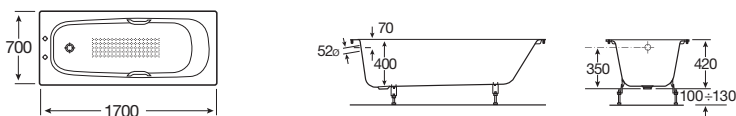

2336A0001 Free-standing bath 1700 x 850mm with cherry wood/chrome leg set

akira

232570001 Bath 1700 x 850mm complete with CP grip o tapholes
291051000 Akira headrest (White only)

Roca cast iron baths have two layers of stain resistant enamel and are undersealed for added protection.

haiti

232753001 Bath 1700 x 800mm complete with CP grips 2 tapholes
291051000 Haiti headrest (White only)

mali

232070000 Bath 1700 x 750mm (excluding grips) 2 tapholes
291053000 Mali headrest (White only)
526803010 Chrome finish grips (pair)

martina

231260000 Bath 1700 x 700mm 2 tapholes (excluding anti-slip base and grips)
023001014 Chrome finish grips (pair)

continental

231160000 Bath only with Antislip 1700 x 700mm 2 tapholes
231180000 Bath only no Antislip 1700 x 700mm 2 tapholes