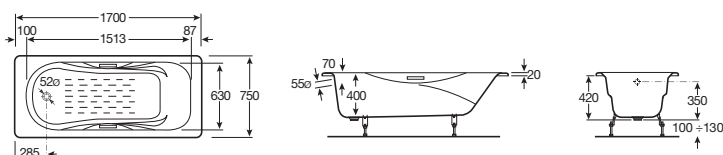

2336A0001 Free-standing bath 1700 x 850mm with cherry wood/chrome leg set

akira

232570001 Bath 1700 x 850mm complete with CP grip o tapholes
291051000 Akira headrest (White only)

Roca cast iron baths have two layers of stain resistant enamel and are undersealed for added protection.

haiti

232753001 Bath 1700 x 800mm complete with CP grips 2 tapholes
291051000 Haiti headrest (White only)

mali

232070000 Bath 1700 x 750mm (excluding grips) 2 tapholes
291053000 Mali headrest (White only)
526803010 Chrome finish grips (pair)

martina

231260000 Bath 1700 x 700mm 2 tapholes (excluding anti-slip base and grips)
023001014 Chrome finish grips (pair)

continental

231160000 Bath only with Antislip 1700 x 700mm 2 tapholes
231180000 Bath only no Antislip 1700 x 700mm 2 tapholes

*legs to be ordered separately

contesa body

Type 2 euro legset
291021000

Plain 750mm wide bath in vitreous enamelled pressed steel.

gauge	code	description	anti-slip	type 2 euro*
super heavy	237955000	contesa body plus 1700 x 750*	✓	✓
	237965000	contesa body plus 1700 x 750*		✓
heavy	237855000	contesa body deluxe 1700 x 750*	✓	✓
	237865000	contesa body deluxe 1700 x 750*		✓