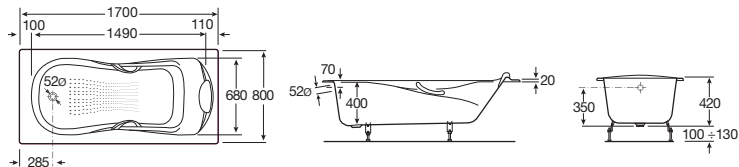

2336A0001 Free-standing bath 1700 x 850mm with cherry wood/chrome leg set

akira

232570001 Bath 1700 x 850mm complete with CP grip o tapholes
291051000 Akira headrest (White only)

Roca cast iron baths have two layers of stain resistant enamel and are undersealed for added protection.

haiti

232753001 Bath 1700 x 800mm complete with CP grips 2 tapholes
291051000 Haiti headrest (White only)

mali

232070000 Bath 1700 x 750mm (excluding grips) 2 tapholes
291053000 Mali headrest (White only)
526803010 Chrome finish grips (pair)

martina

231260000 Bath 1700 x 700mm 2 tapholes (excluding anti-slip base and grips)
023001014 Chrome finish grips (pair)

continental

231160000 Bath only with Antislip 1700 x 700mm 2 tapholes
231180000 Bath only no Antislip 1700 x 700mm 2 tapholes

*legs to be ordered separately

contesa body

Type 2 euro legset
291021000

Plain 750mm wide bath in vitreous enamelled pressed steel.

gauge	code	description	anti-slip	type 2 euro*
super heavy	237955000	contesa body plus 1700 x 750*	✓	✓
	237965000	contesa body plus 1700 x 750*		✓
heavy	237855000	contesa body deluxe 1700 x 750*	✓	✓
	237865000	contesa body deluxe 1700 x 750*		✓