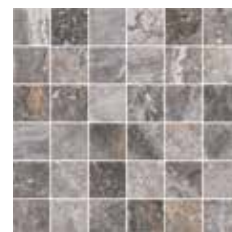

se puede cortar
it is possible to be cut

rejuntar
gathered

Y300 30X30 cm. / 12X12"
GF604001 MOSAICO TOWN BONE

Y300 30X30 cm. / 12X12"
GF604011 MOSAICO TOWN BEIGE

Y300 30X30 cm. / 12X12"
GF604002 MOSAICO TOWN GREY