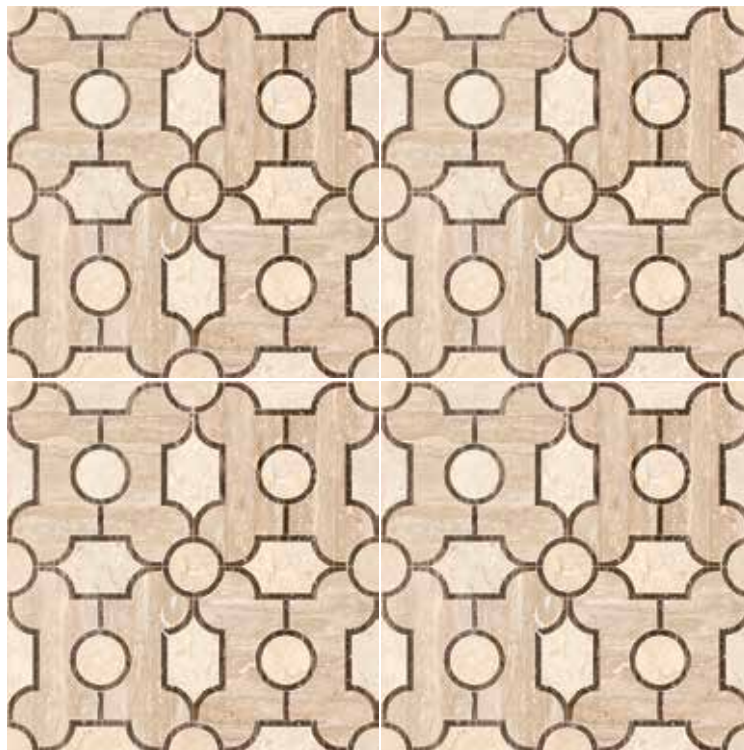

GRACE 49X49 FLOOR TILES
WHITE BODY

RECTIFIED
RECTIFIED EDGES

4
USE

GLAZED PORCELAIN TILES